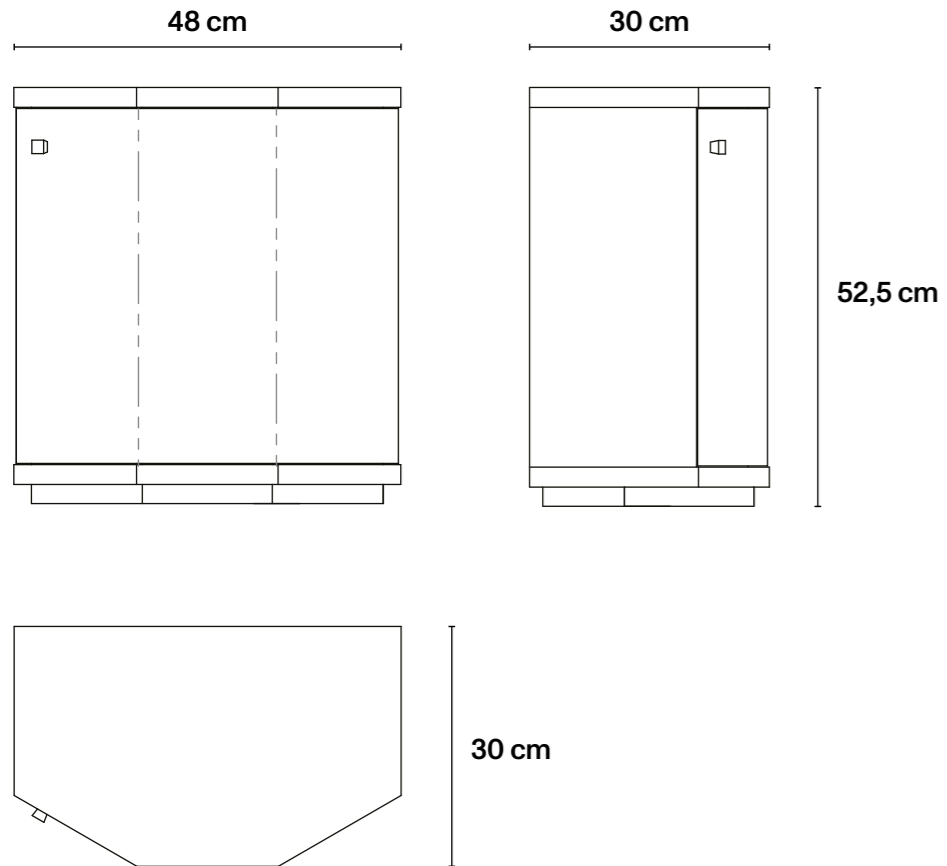

## → Technical Specifications

MDF wood, interior in mahogany-  
coloured beech veneer; top and  
over base RAL 6020, décor RAL  
6020; ivory background.

L96 cm × D35 cm × H87,5 cm  
L37,8 in × D13,8 in × H34,4 in  
Feet height 19 cm / 7,6 in

## → Technical Specifications

MDF wood, interior in mahogany-coloured beech veneer; top and over base RAL 6020, décor RAL 6020; ivory background.

L48 cm × D30 cm × H61 cm  
L18,9 in × D11,8 in × H24 in  
Feet height 11 cm / 4,4 in

## → Technical Specifications

MDF wood, interior in mahogany-coloured beech veneer; top and over base RAL 5008, décor RAL 5008; ivory background.

L48 cm × D30 cm × H61 cm  
L18,9 in × D11,8 in × H24 in  
Feet height 11 cm / 4,4 in

## → Technical Specifications

MDF wood, interior in mahogany-coloured beech veneer; black top and over base, black décor; background RAL 1012.

L48 cm × D30 cm × H52,5 cm  
L18,9 in × D11,8 in × H20,6 in  
Base height 2,5 cm / 1 in