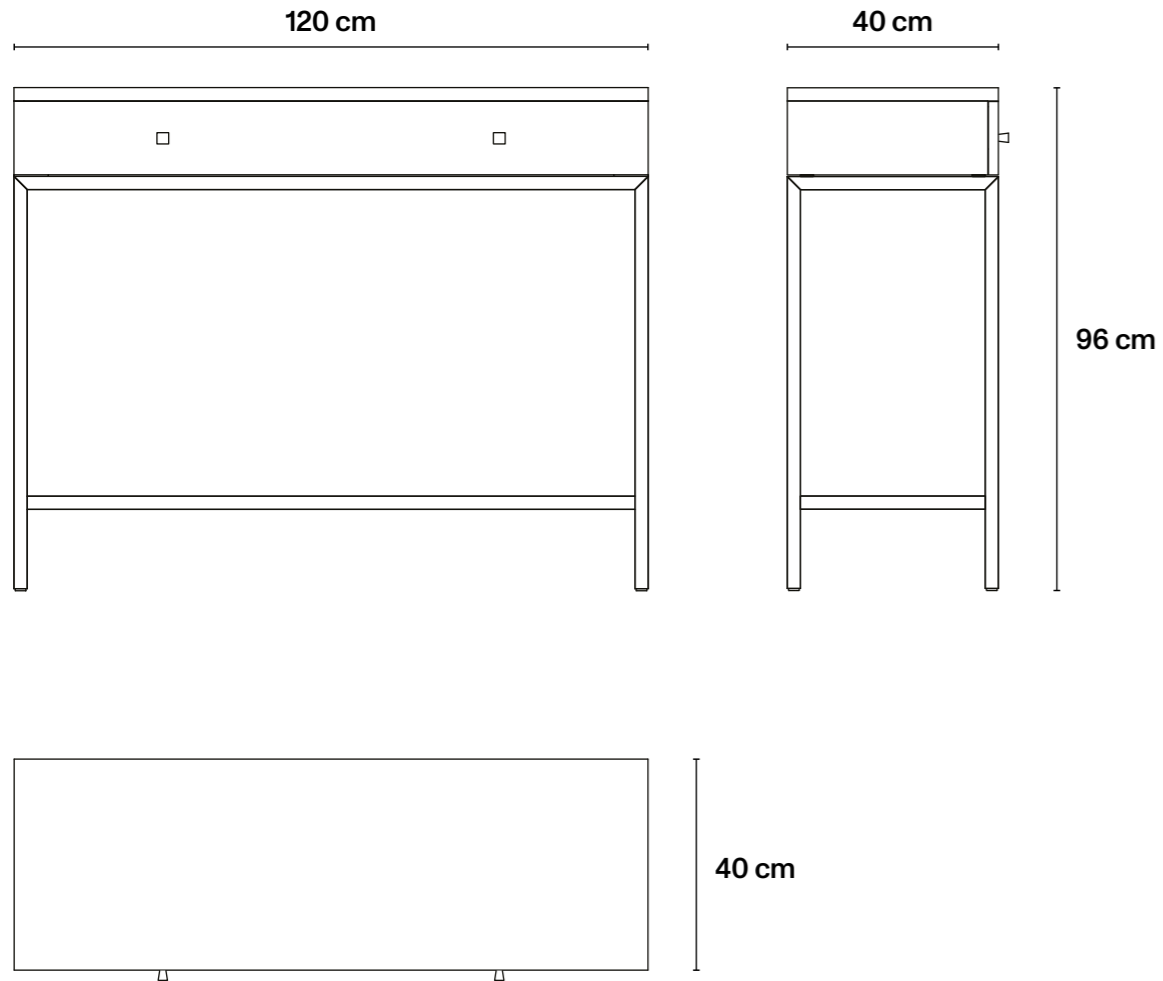

## → Technical Specifications

MDF wood, interior in mahogany-coloured beech veneer; black décor with silver leaf, hand painted dripped background.

L48 cm × D30 cm × H61 cm  
L18,9 in × D11,8 in × H24 in  
Feet height 11 cm / 4,4 in

## → Technical Specifications

MDF wood, interior in mahogany-  
coloured beech veneer; black  
décor with silver leaf, hand painted  
dripped background.

L120 cm × D40 cm × H96 cm  
L47 in × D15,7 in × H37,8 in  
Drawer height 16,5 cm / 6,6 in

## → Technical Specifications

MDF wood; black décor with  
silver leaf, hand painted dripped  
background.

L50 cm × D50 cm × H4 cm  
L19,7 in × D19,7 in × H1,6 in  
Mirror diameter 30 cm / 11,8 in