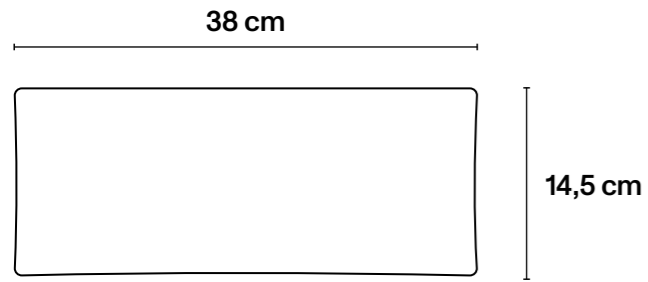

## → Technical Specifications

Porcelain; black décor, hand painted colour.

L38 cm × H14,5 cm  
L96,5 in × H5,7 in