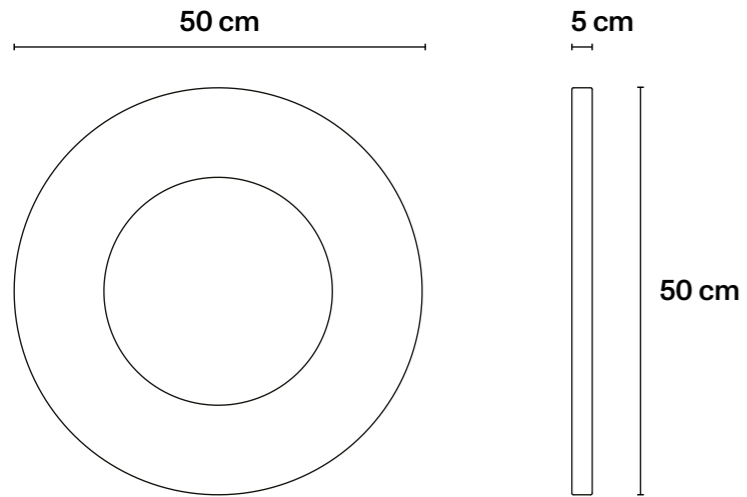

## → Technical Specifications

MDF wood; black décor with silver leaf, hand painted dripped background.

Ø 50 cm × H5 cm  
Ø 19,7 in × H2 in  
Mirror diameter 30 cm / 11,8 in