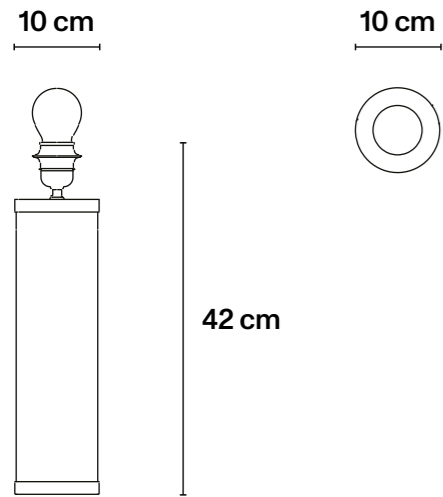

Cylindrical lamp base

Giro di conchiglie
Black / silver / dripped blue

Code C01Y134-C / C01Y134-C-UK
RRP 2.000€

→ Technical Specifications

Iron base; chrome details; black décor with silver leaf, hand painted dripped background.

∅ 10 cm × H42 cm
∅ 4 in × H16,3 in