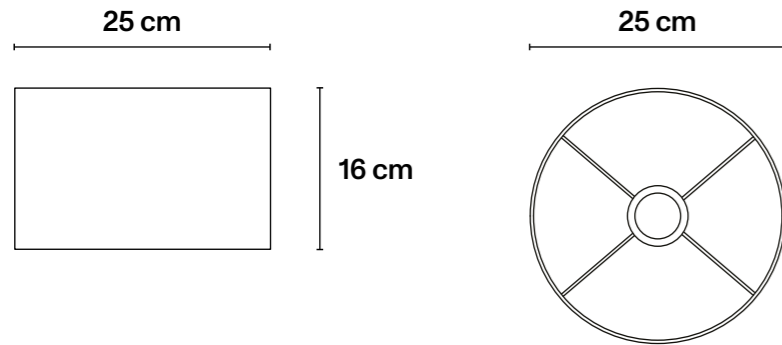

## → Technical Specifications

Iron; vegetable silk

∅ 25,5 cm × H40,5 cm  
∅ 10 in × H15,9 in

## → Technical Specifications

Iron; vegetable silk

∅ 25 cm × H16 cm  
∅ 10 in × H6 in