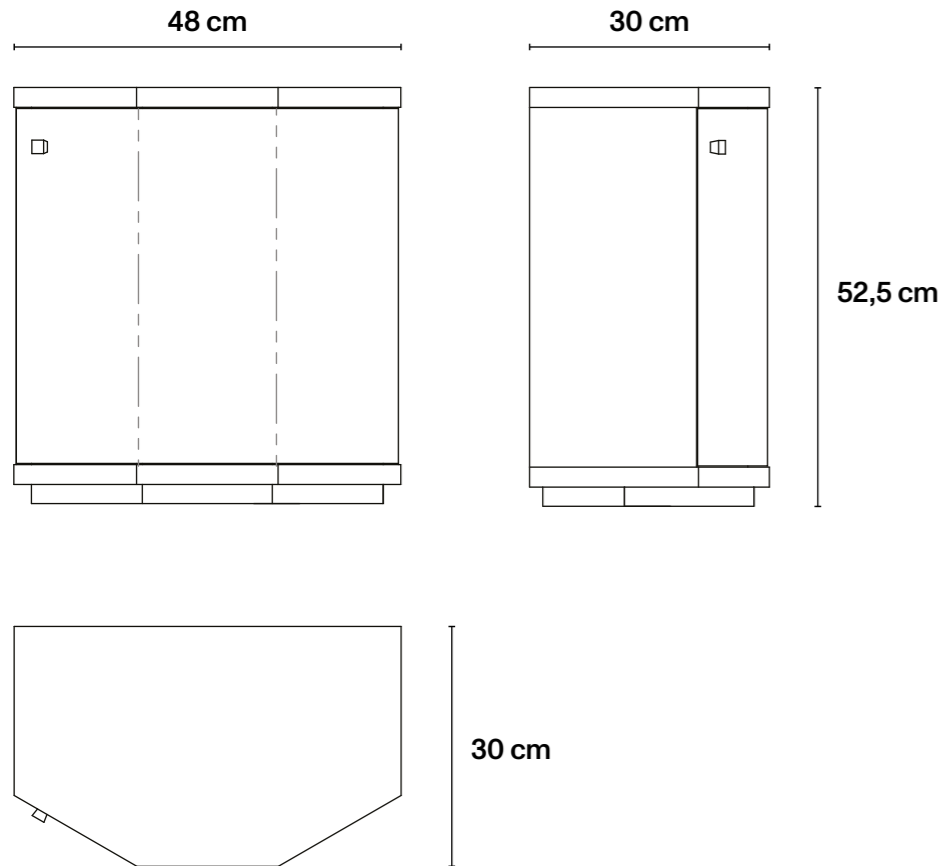

## → Technical Specifications

MDF wood, interior in mahogany-  
coloured beech veneer; top and  
over base RAL 6020, décor RAL  
6020; ivory background.

L96 cm × D35 cm × H87,5 cm  
L37,8 in × D13,8 in × H34,4 in  
Feet height 19 cm / 7,6 in

## → Technical Specifications

MDF wood, interior in mahogany-  
coloured beech veneer;  
black top and over base, black  
décor; background RAL 1012.

L96 cm × D35 cm × H87,5 cm  
L37,8 in × D13,8 in × H34,4 in  
Feet height 19 cm / 7,6 in

## → Technical Specifications

MDF wood, interior in mahogany-coloured beech veneer; top and over base RAL 6020, décor RAL 6020; ivory background.

L48 cm × D30 cm × H52,5 cm  
L18,9 in × D11,8 in × H20,6 in  
Base height 2,5 cm / 1 in

## → Technical Specifications

MDF wood, interior in mahogany-coloured beech veneer; top and over base RAL 6020, décor RAL 6020; ivory background.

L48 cm × D30 cm × H61 cm  
L18,9 in × D11,8 in × H24 in  
Feet height 11 cm / 4,4 in