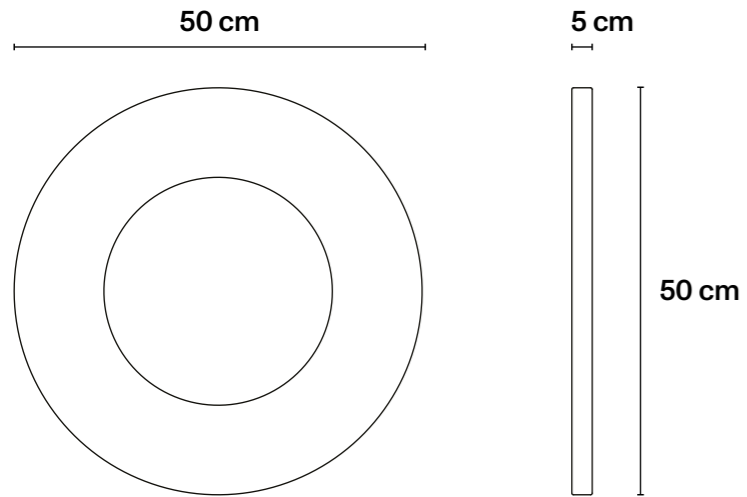

Frame with bubbles mirror

Giro di conchiglie
Black / silver / dripped blue

Code C39Y134-BL
RRP 5.000€

→ Technical Specifications

MDF wood; black décor with silver leaf, hand painted dripped blue background.

∅ 50 cm × H5 cm
∅ 19,7 in × H2 in
Mirror diameter 30 cm / 11,8 in