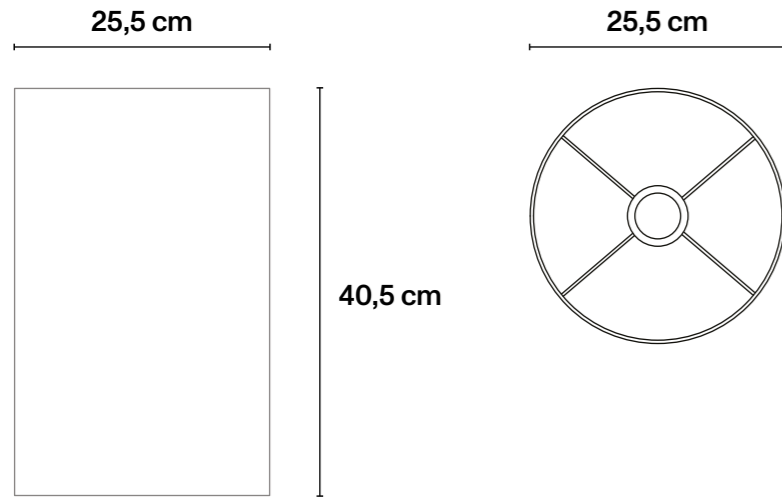

## → Technical Specifications

Iron; vegetable silk

∅ 25,5 cm × H40,5 cm  
∅ 10 in × H15,9 in