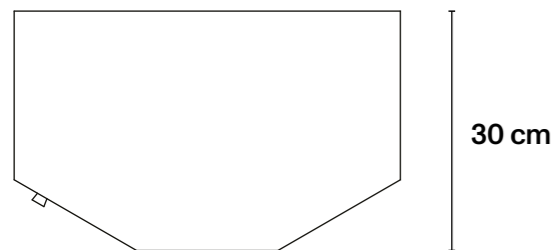

## → Technical Specifications

MDF wood, interior in mahogany-coloured beech veneer; black top and over base, black décor; background RAL 1012.

L48 cm × D30 cm × H52,5 cm  
L18,9 in × D11,8 in × H20,6 in  
Base height 2,5 cm / 1 in

## → Technical Specifications

MDF wood, interior in mahogany-coloured beech veneer; black top and over base, black décor; background RAL 1012.

L48 cm × D30 cm × H61 cm  
L18,9 in × D11,8 in × H24 in  
Feet height 11 cm / 4,4 in