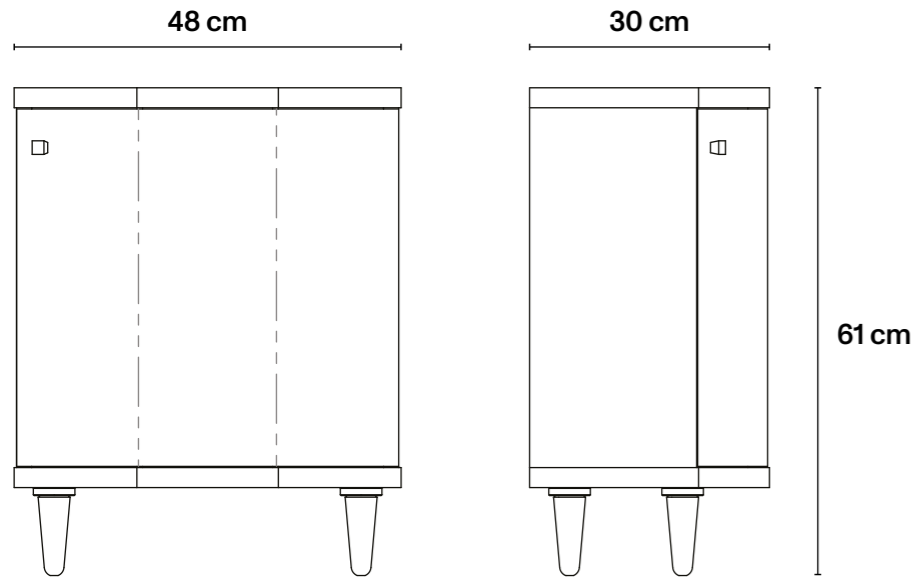

## → Technical Specifications

MDF wood, interior in mahogany-coloured beech veneer; top and over base RAL 6020, décor RAL 6020; ivory background.

L48 cm × D30 cm × H61 cm  
L18,9 in × D11,8 in × H24 in  
Feet height 11 cm / 4,4 in

## → Technical Specifications

MDF wood, interior in mahogany-coloured beech veneer; top and over base RAL 5008, décor RAL 5008; ivory background.

L48 cm × D30 cm × H52,5 cm  
L18,9 in × D11,8 in × H20,6 in  
Base height 2,5 cm / 1 in

## → Technical Specifications

MDF wood, interior in mahogany-coloured beech veneer; top and over base RAL 5008, décor RAL 5008; ivory background.

L48 cm × D30 cm × H61 cm  
L18,9 in × D11,8 in × H24 in  
Feet height 11 cm / 4,4 in