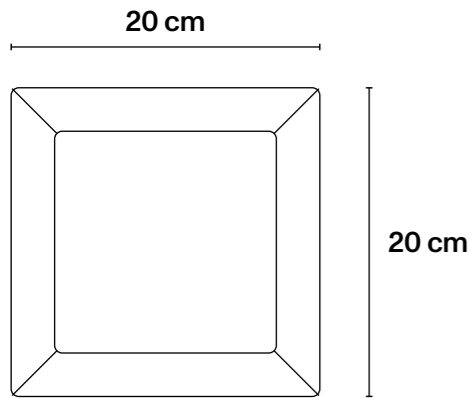

Square plate

Musciarabia con rose
Black / colour / white
on porcelain

Code P32Y044
RRP 320€

→ **Technical
Specifications**

Porcelain; black décor, hand
painted colour details.

L20 cm × H20 cm
L8 in × H8 in