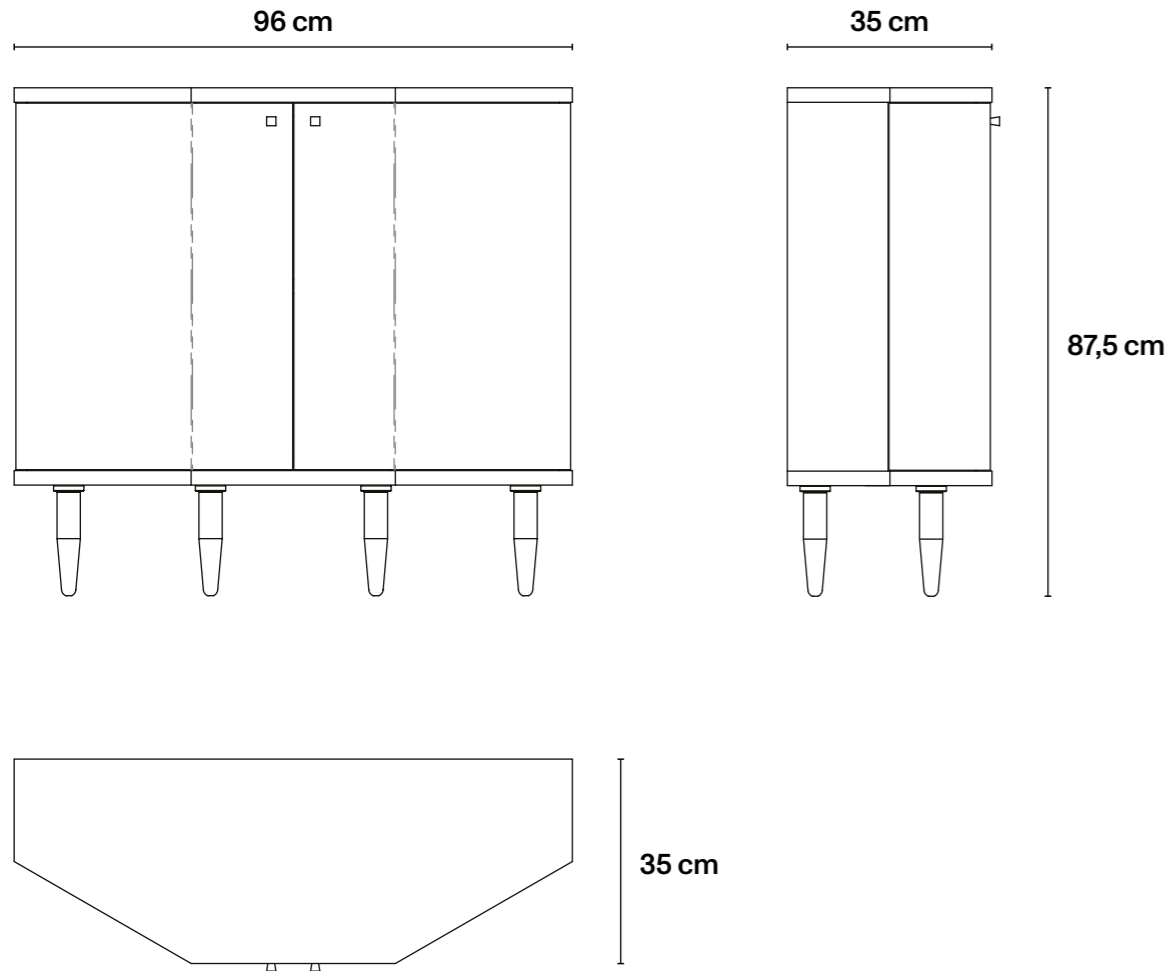

## → Technical Specifications

MDF wood, interior in mahogany-  
coloured beech veneer; top and  
over base RAL 6020, décor RAL  
6020; ivory background.

L96 cm × D35 cm × H79,5 cm  
L37,8 in × D13,8 in × H31,3 in  
Feet height 11 cm / 4,4 in

## → Technical Specifications

MDF wood, interior in mahogany-  
coloured beech veneer; top and  
over base RAL 6020, décor RAL  
6020; ivory background.

L96 cm × D35 cm × H87,5 cm  
L37,8 in × D13,8 in × H34,4 in  
Feet height 19 cm / 7,6 in