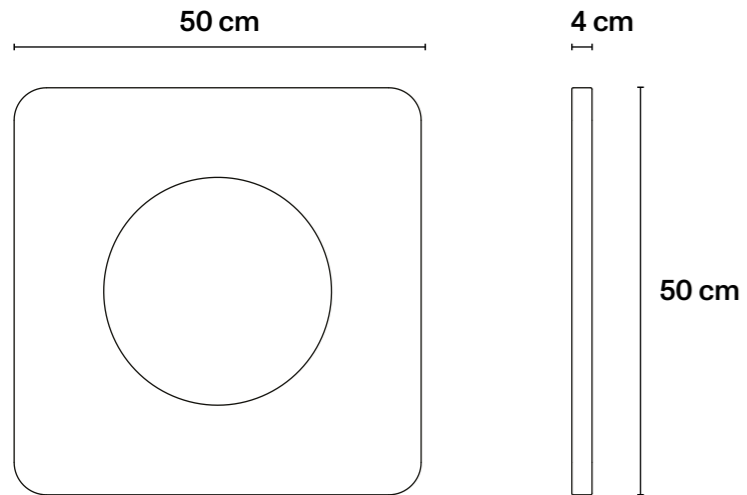

## → Technical Specifications

MDF wood; black décor with  
silver leaf, hand painted dripped  
background.

L50 cm × D50 cm × H4 cm  
L19,7 in × D19,7 in × H1,6 in  
Mirror diameter 30 cm / 11,8 in