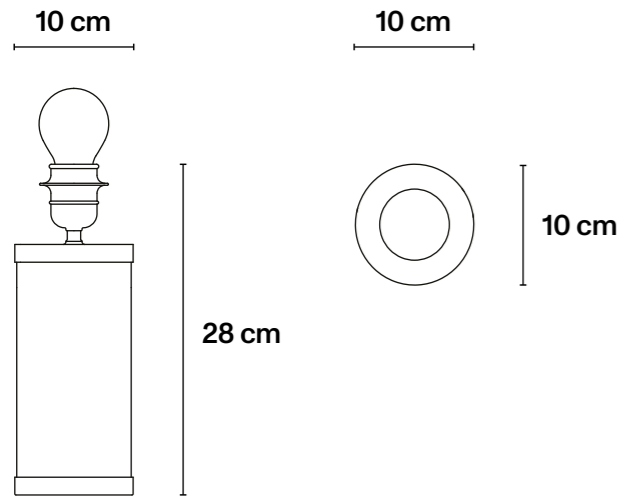

Small lamp base

Giro di conchiglie
Black / silver / dripped blue

Code C05Y134-C / C05Y134-C-UK
RRP 1.600€

→ Technical Specifications

Iron base; chrome details; black décor with silver leaf, hand painted dripped background.

∅ 10 cm × H28 cm
∅ 4 in × H16,3 in