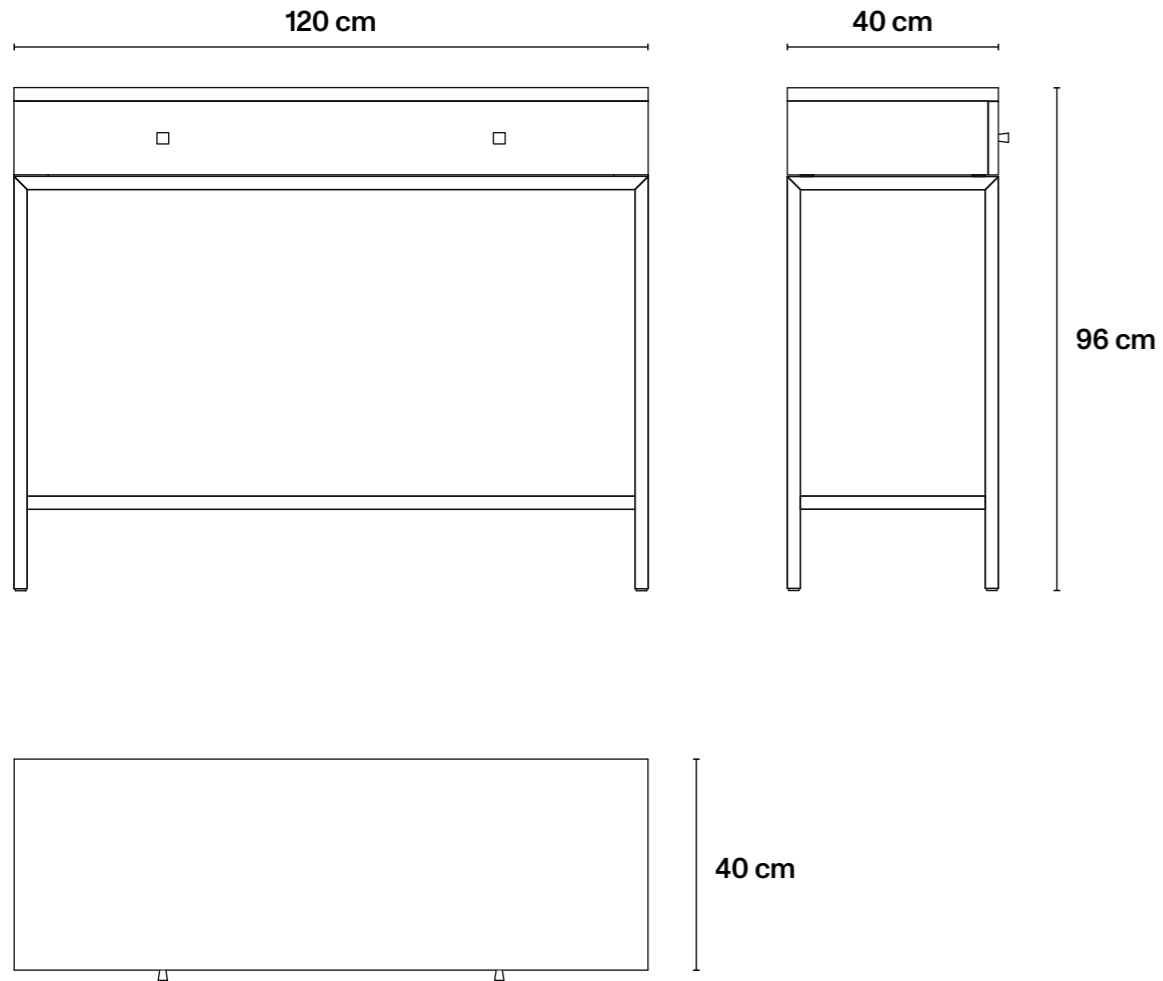

## → Technical Specifications

MDF wood, interior in mahogany-coloured beech veneer; black décor, hand painted colour details.

L48 cm × D30 cm × H61 cm  
L18,9 in × D11,8 in × H24 in  
Feet height 11 cm / 4,4 in

## → Technical Specifications

MDF wood, interior in mahogany-  
coloured beech veneer; black  
décor, hand painted colour details.

L120 cm × D40 cm × H96 cm  
L47 in × D15,7 in × H37,8 in  
Drawer height 16,5 cm / 6,6 in

## → Technical Specifications

MDF wood; black décor,  
hand painted colour details,  
white background.

L50 cm × D50 cm × H4 cm  
L19,7 in × D19,7 in × H1,6 in  
Mirror diameter 30 cm / 11,8 in