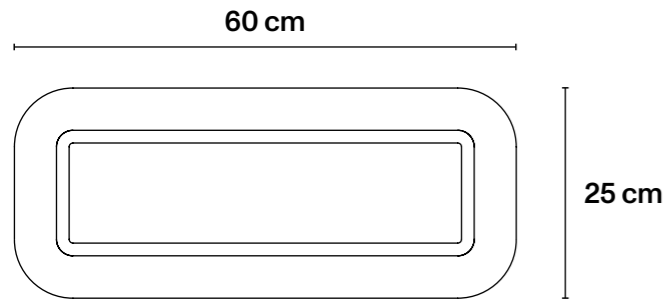

Rectangular tray

Musciarabia con rose
Black / colour / white

Code C21Y044
RRP 1.300€

→ Technical Specifications

Poplar multilayered wood
mahogany stained; black décor,
hand painted colour details.

L60 cm × H25 cm
L23,6 in × H10 in