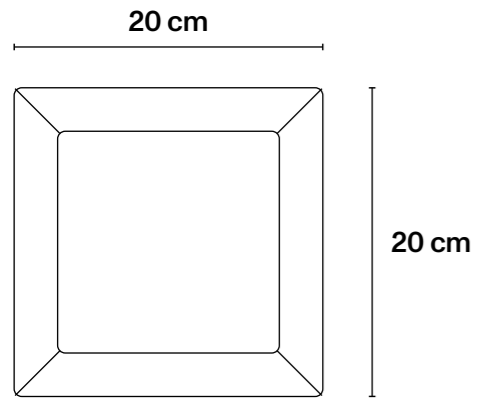

Square plate

Giro di conchiglie
Black / gold / white
on porcelain

Code P32Z125
RRP 320€

→ Technical Specifications

Porcelain; black décor, gold background.

L20 cm × H20 cm
L8 in × H8 in