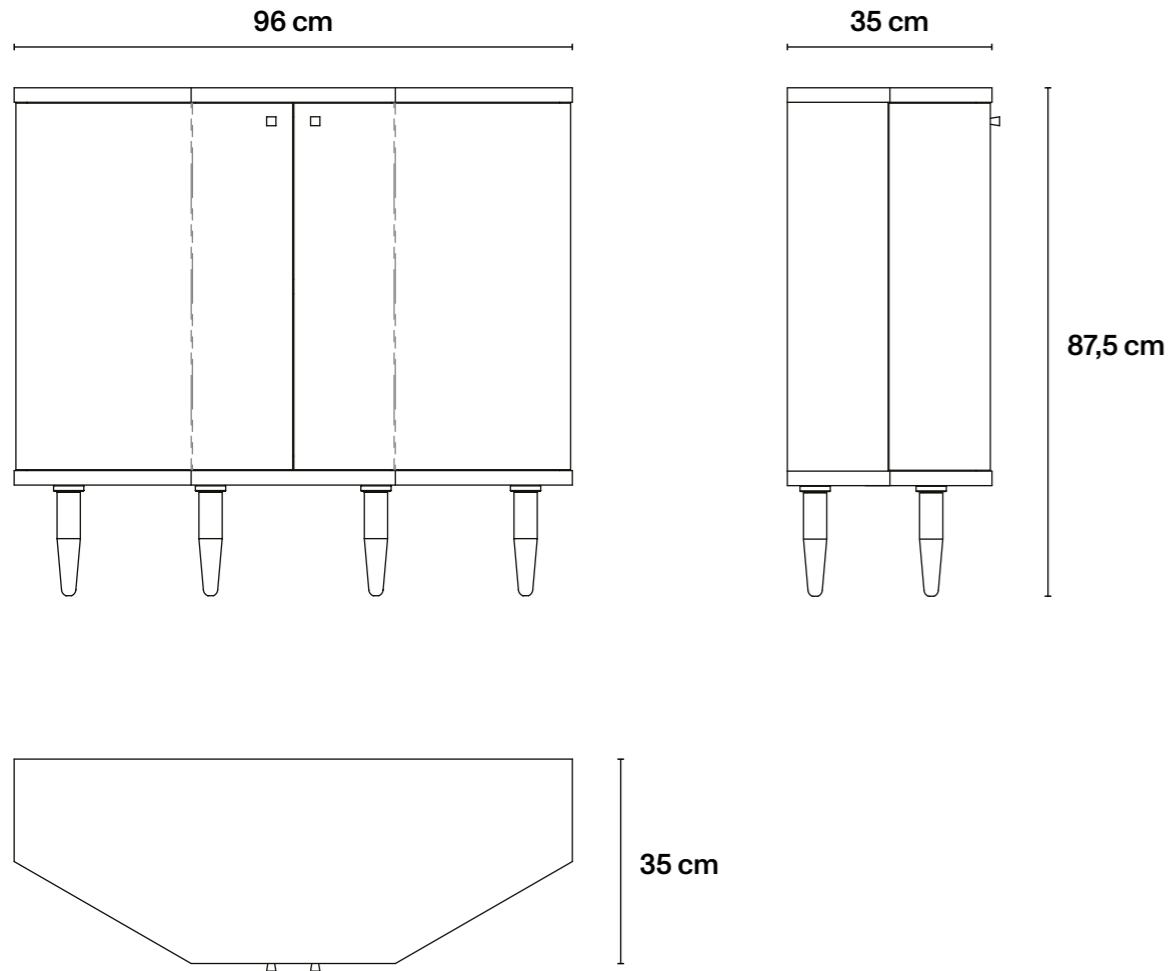

## → Technical Specifications

MDF wood, interior in mahogany-  
coloured beech veneer; top  
and over base RAL 5008, décor  
RAL 5008; ivory background.

L96 cm × D35 cm × H79,5 cm  
L37,8 in × D13,8 in × H31,3 in  
Feet height 11 cm / 4,4 in

## → Technical Specifications

MDF wood, interior in mahogany-  
coloured beech veneer; top  
and over base RAL 5008, décor  
RAL 5008; ivory background.

L96 cm × D35 cm × H87,5 cm  
L37,8 in × D13,8 in × H34,4 in  
Feet height 19 cm / 7,6 in