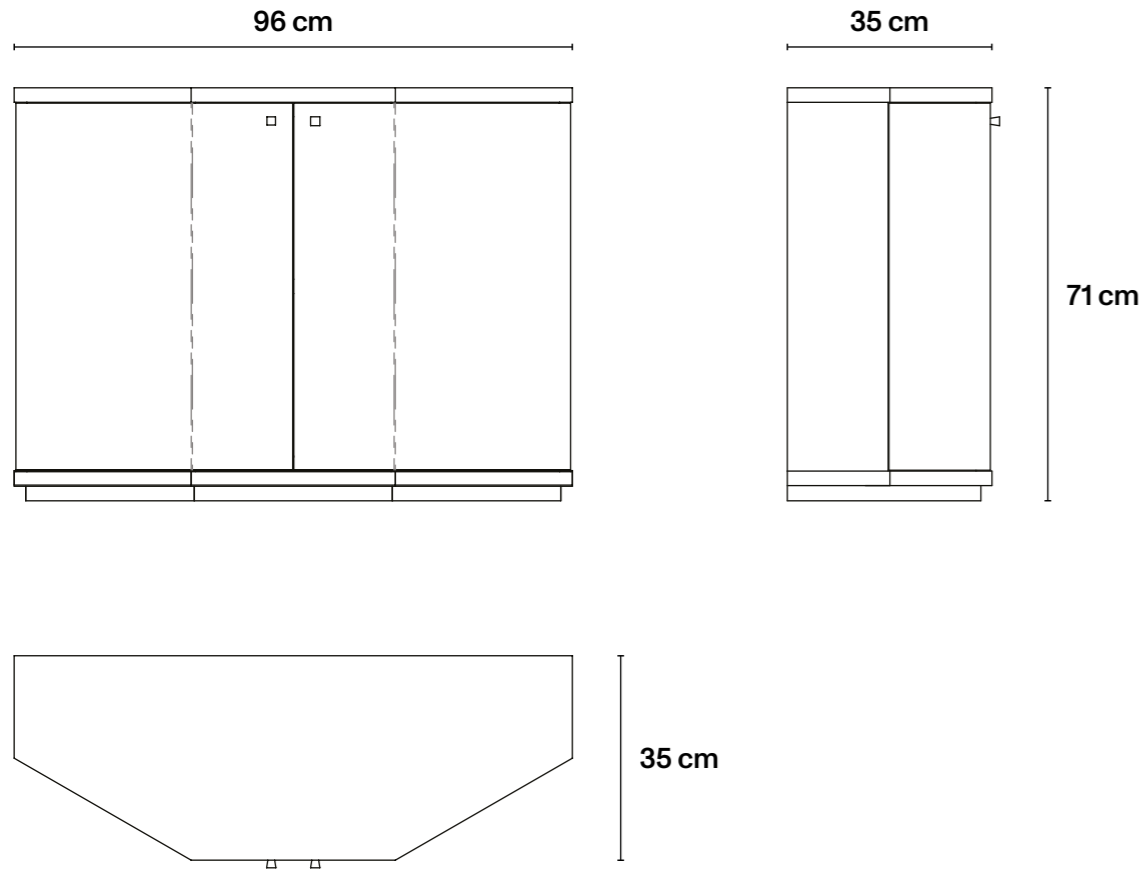

## → Technical Specifications

MDF wood, interior in mahogany-  
coloured beech veneer; black  
décor, hand painted colour details.

L96 cm × D35 cm × H71 cm  
L37,8 in × D13,8 in × H27,9 in  
Base height 2,5 cm / 1 in