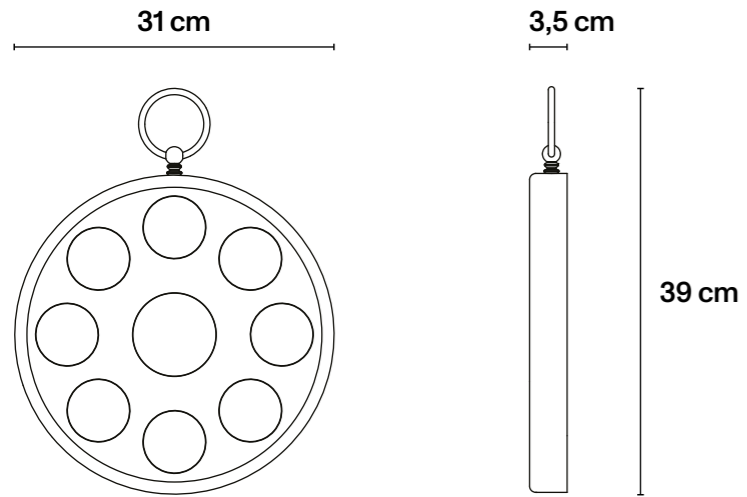

## → Technical Specifications

MDF wood; black décor,  
hand painted colour details,  
white background.

L50 cm × D50 cm × H4 cm  
L19,7 in × D19,7 in × H1,6 in  
Mirror diameter 30 cm / 11,8 in

## → Technical Specifications

Brass-plated metal.

∅ 31 cm × H39 cm × D3,5 cm  
∅ 2,4 in × H15,4 in × D1,4 in  
Mirror diameter 30 cm / 11,8 in