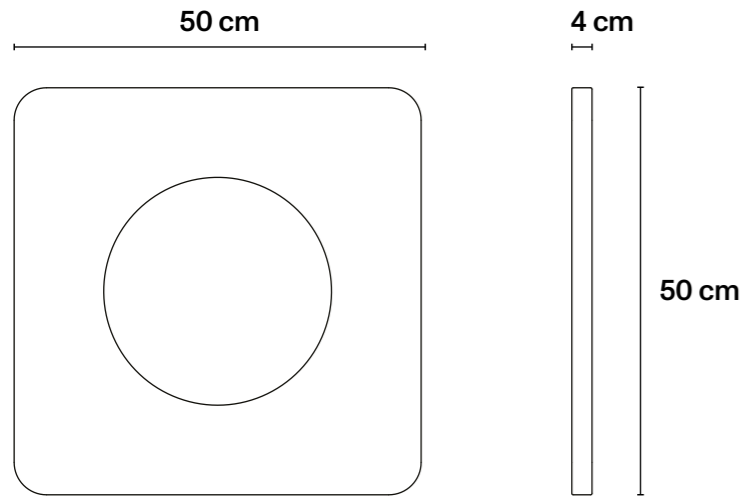

## → Technical Specifications

MDF wood; black décor with  
silver leaf, hand painted dripped  
background.

L50 cm × D50 cm × H4 cm  
L19,7 in × D19,7 in × H1,6 in  
Mirror diameter 30 cm / 11,8 in