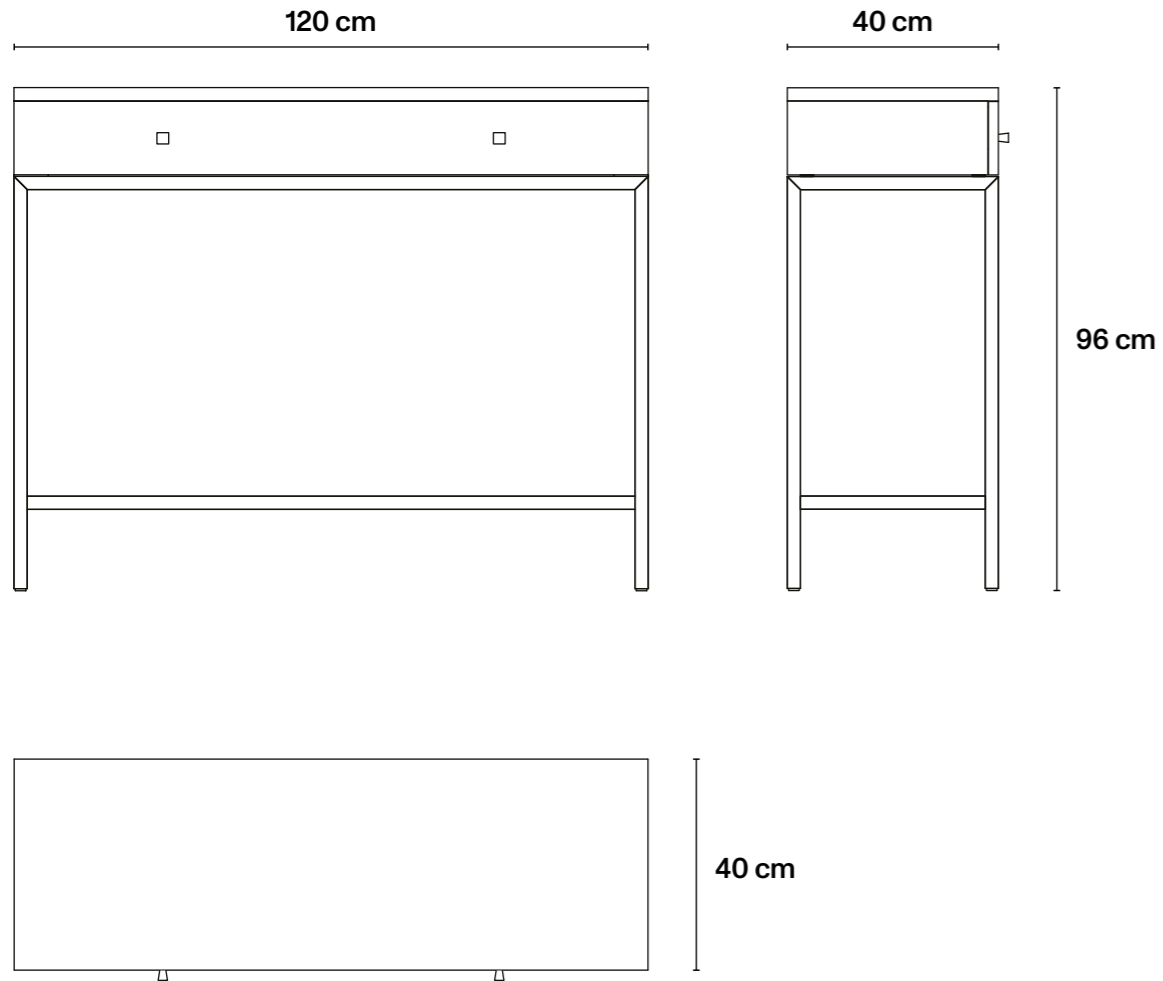

## → Technical Specifications

MDF wood, interior in mahogany-  
coloured beech veneer; décor RAL  
5008, ivory background.

L120 cm × D40 cm × H96 cm  
L47 in × D15,7 in × H37,8 in  
Drawer height 16,5 cm / 6,6 in

## → Technical Specifications

MDF wood, interior in mahogany-  
coloured beech veneer; black  
décor, background RAL 1012.

L120 cm × D40 cm × H96 cm  
L47 in × D15,7 in × H37,8 in  
Drawer height 16,5 cm / 6,6 in