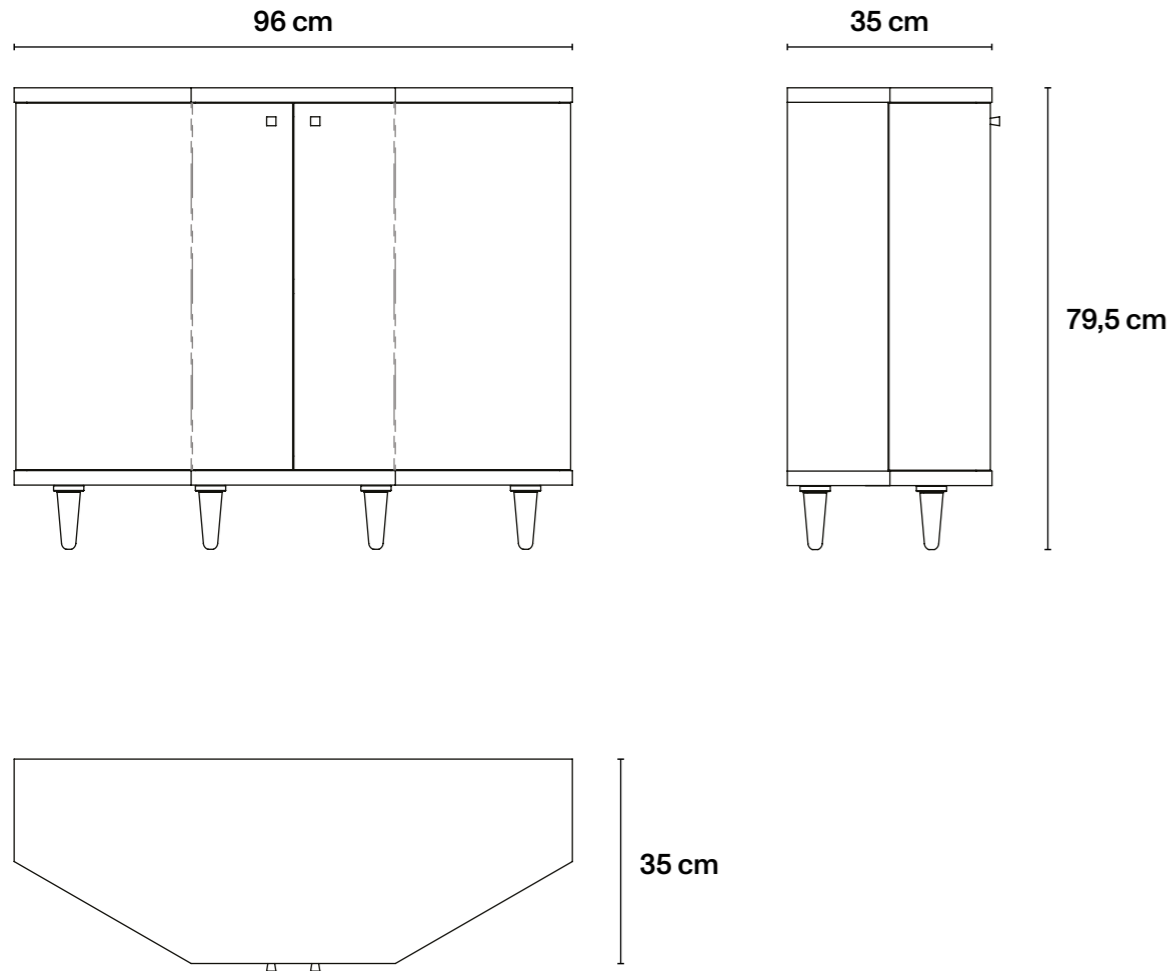

## → Technical Specifications

MDF wood, interior in mahogany-  
coloured beech veneer; top  
and over base RAL 5008, décor  
RAL 5008; ivory background.

L96 cm × D35 cm × H71 cm  
L37,8 in × D13,8 in × H27,9 in  
Base height 2,5 cm / 1 in

## → Technical Specifications

MDF wood, interior in mahogany-  
coloured beech veneer; top  
and over base RAL 5008, décor  
RAL 5008; ivory background.

L96 cm × D35 cm × H79,5 cm  
L37,8 in × D13,8 in × H31,3 in  
Feet height 11 cm / 4,4 in