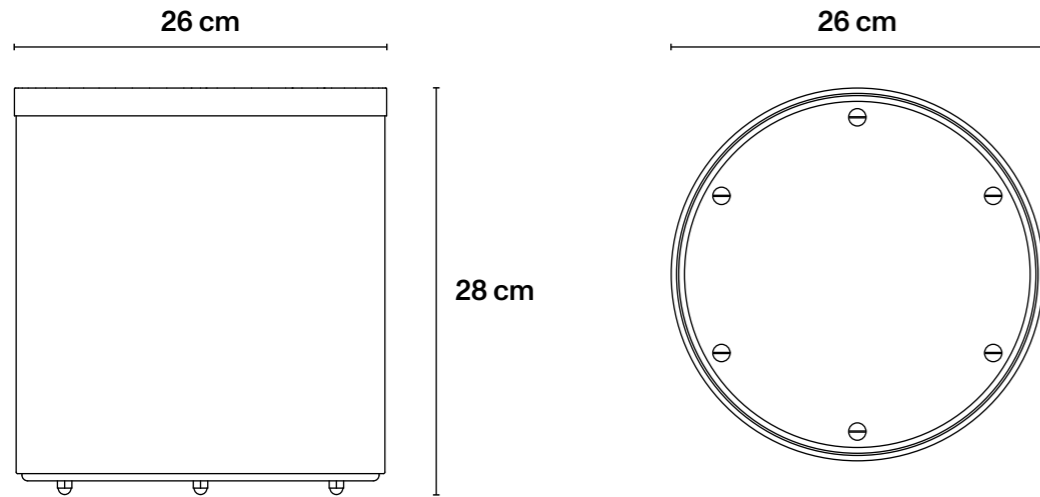

## → Technical Specifications

Iron; vegetable silk

∅ 25 cm × H16 cm × P17,5 cm  
∅ 10 in × H6 in × P7 in

## → Technical Specifications

Iron structure with brass details;  
black décor, hand painted  
colour details.

∅ 26 cm × H28 cm  
∅ 10,2 in × H11 in