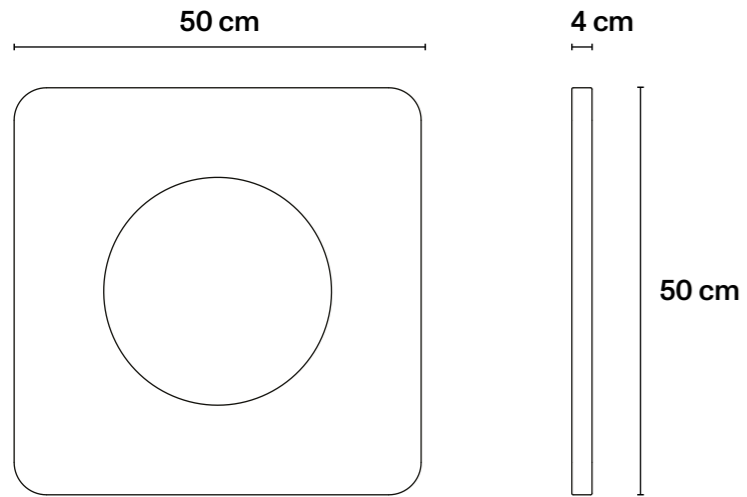

## → Technical Specifications

MDF wood; black décor,  
hand painted colour details,  
white background.

L50 cm × D50 cm × H4 cm  
L19,7 in × D19,7 in × H1,6 in  
Mirror diameter 30 cm / 11,8 in