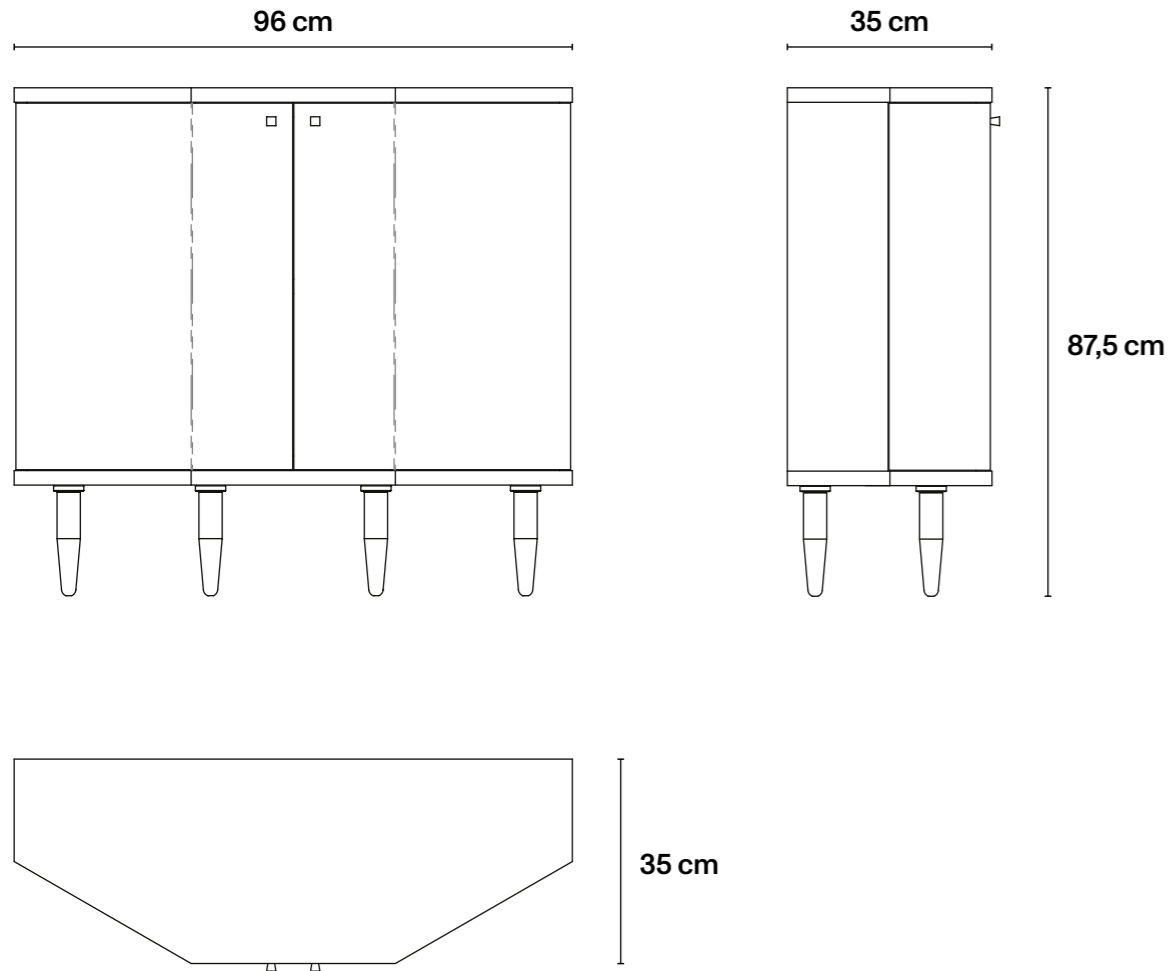

## → Technical Specifications

MDF wood, interior in mahogany-  
coloured beech veneer;  
black top and over base, black  
décor; background RAL 1012.

L96 cm × D35 cm × H79,5 cm  
L37,8 in × D13,8 in × H31,3 in  
Feet height 11 cm / 4,4 in

## → Technical Specifications

MDF wood, interior in mahogany-  
coloured beech veneer;  
black top and over base, black  
décor; background RAL 1012.

L96 cm × D35 cm × H87,5 cm  
L37,8 in × D13,8 in × H34,4 in  
Feet height 19 cm / 7,6 in