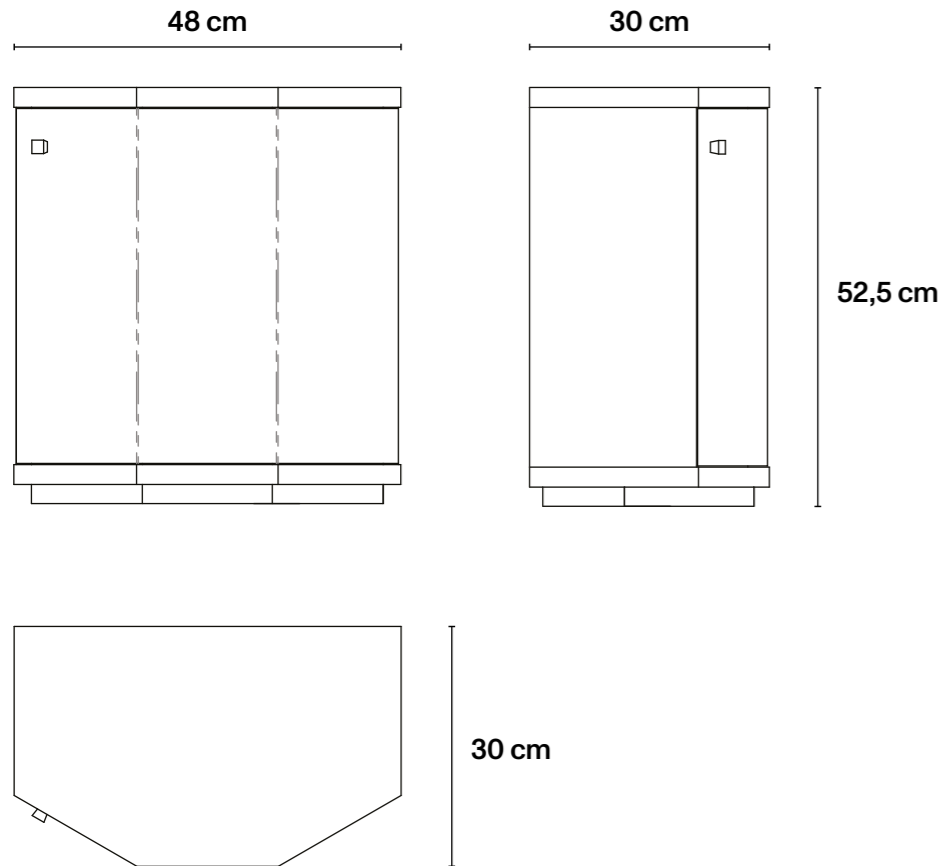

## → Technical Specifications

MDF wood, interior in mahogany-  
coloured beech veneer; black  
décor with silver leaf, hand painted  
dripped background.

L96 cm × D35 cm × H87,5 cm  
L37,8 in × D13,8 in × H34,4 in  
Feet height 19 cm / 7,6 in

## → Technical Specifications

MDF wood, interior in mahogany-coloured beech veneer; black décor with silver leaf, hand painted dripped background.

L48 cm × D30 cm × H52,5 cm  
L18,9 in × D11,8 in × H20,6 in  
Base height 2,5 cm / 1 in