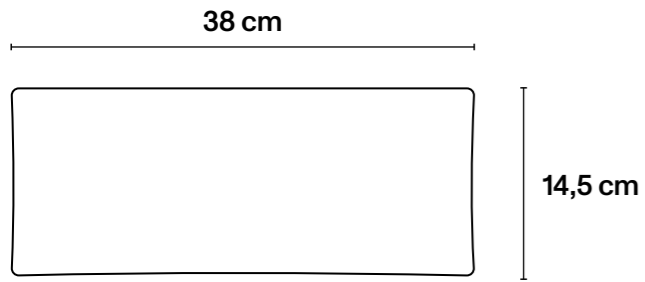

# Rectangular tray

Giardino Settecentesco  
Nero / bianco  
on porcelain

Code P42X126  
RRP 350€

---

→ Technical  
Specifications

Porcelain; black décor.

L38 cm × H14,5 cm  
L96,5 in × H5,7 in

---