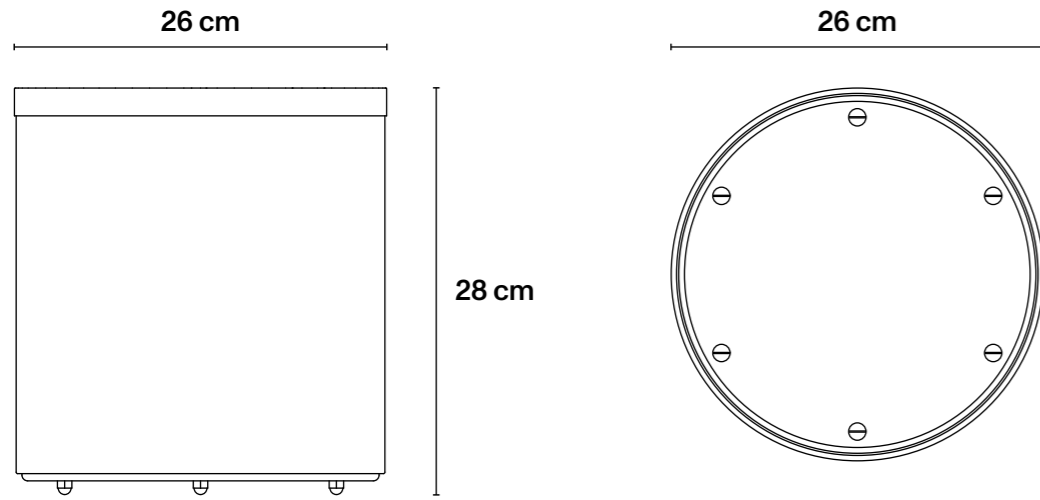

Paper basket

Giardino Settecentesco
Black / yellow

Code C11Y133
RRP 1.500€

→ Technical Specifications

Iron structure with brass details;
black décor, background RAL 1012. $\varnothing$ 26 cm × H28 cm
 $\varnothing$ 10,2 in × H11 in