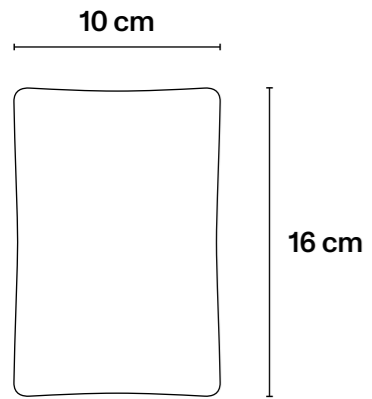

## → Technical Specifications

Porcelain; black décor,  
platinum background.

L10 cm × H16 cm  
L4 in × H6in

**Furniture**

Code M38Y128-BN  
RRP 10.500€  
Page 5

Code M38Y128-PO  
RRP 12.000€  
Page 6

Code M38Y128-POA  
RRP 12.000€  
Page 7