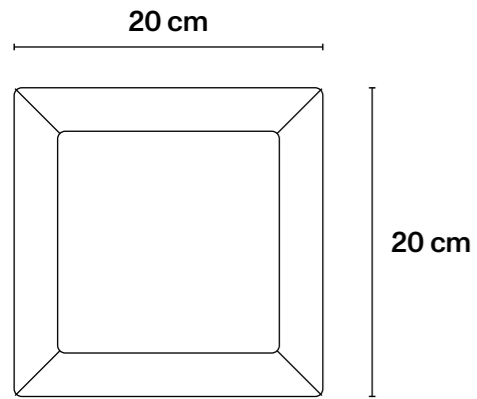

## → Technical Specifications

Porcelain; black décor, hand painted colour.

L20 cm × H20 cm  
L8 in × H8 in