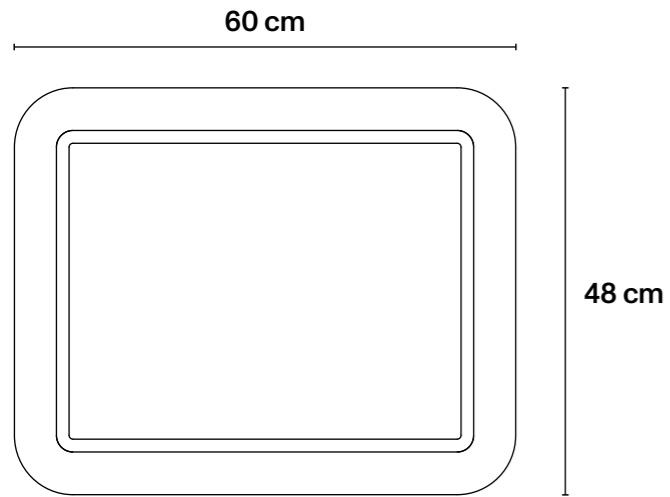

Rectangular tray

Giardino Settecentesco
Blue / ivory

Code C24Y126
RRP 2.000€

→ Technical Specifications

Poplar multilayered wood
mahogany stained;
décor RAL 5008, ivory
background.

L60 cm × H48 cm
L23,6 in × H8,9 in