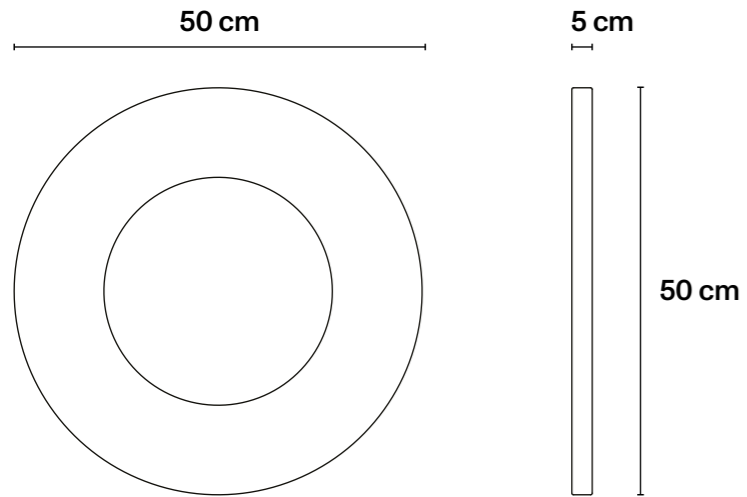

Frame with convex mirror

Giro di conchiglie
Black / silver / dripped blue

Code C39Y134
RRP 3.000€

→ Technical Specifications

MDF wood; black décor with silver leaf, hand painted dripped blue background.

∅ 50 cm × H5 cm
∅ 19,7 in × H2 in
Mirror diameter 30 cm / 11,8 in