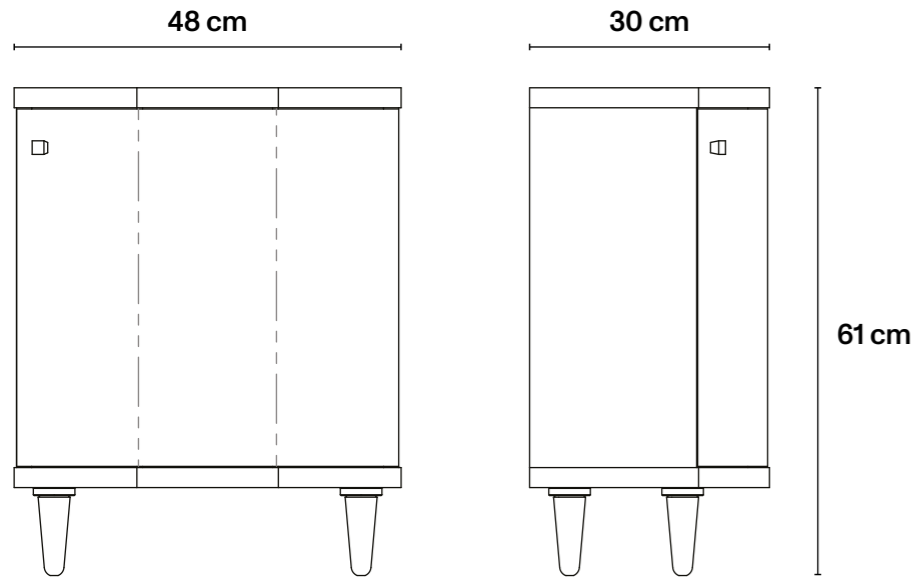

## → Technical Specifications

MDF wood, interior in mahogany-coloured beech veneer; top and over base RAL 6020, décor RAL 6020; ivory background.

L48 cm × D30 cm × H52,5 cm  
L18,9 in × D11,8 in × H20,6 in  
Base height 2,5 cm / 1 in

## → Technical Specifications

MDF wood, interior in mahogany-coloured beech veneer; top and over base RAL 6020, décor RAL 6020; ivory background.

L48 cm × D30 cm × H61 cm  
L18,9 in × D11,8 in × H24 in  
Feet height 11 cm / 4,4 in