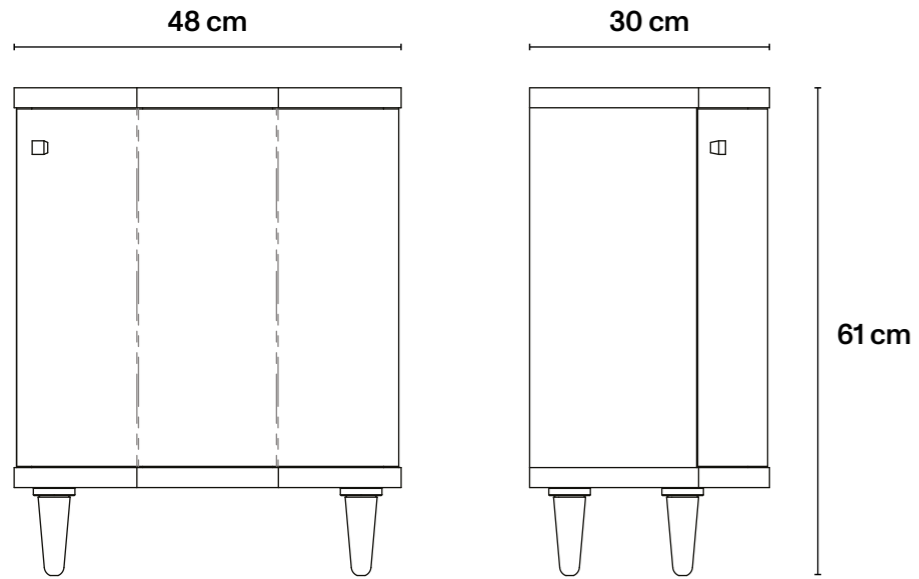

## → Technical Specifications

MDF wood, interior in mahogany-coloured beech veneer; black décor, hand painted colour details.

L48 cm × D30 cm × H52,5 cm  
L18,9 in × D11,8 in × H20,6 in  
Base height 2,5 cm / 1 in

## → Technical Specifications

MDF wood, interior in mahogany-coloured beech veneer; black décor, hand painted colour details.

L48 cm × D30 cm × H61 cm  
L18,9 in × D11,8 in × H24 in  
Feet height 11 cm / 4,4 in

## → Technical Specifications

MDF wood; black décor,  
hand painted colour details,  
white background.

L50 cm × D50 cm × H4 cm  
L19,7 in × D19,7 in × H1,6 in  
Mirror diameter 30 cm / 11,8 in