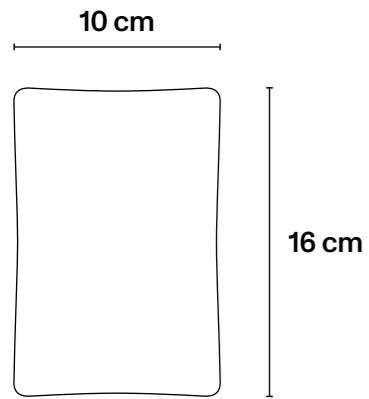

## → Technical Specifications

Porcelain; black décor, gold background.

L10 cm × H16 cm  
L4 in × H6in

## → Technical Specifications

Porcelain; black décor, hand painted colour.

L10 cm × H16 cm  
L4 in × H6in