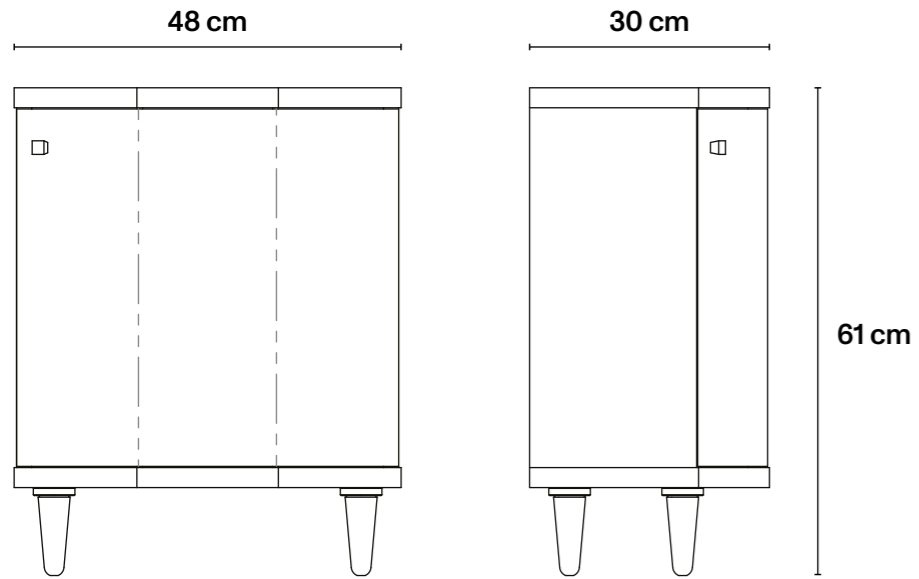

## → Technical Specifications

MDF wood, interior in mahogany-coloured beech veneer; top and over base RAL 5008, décor RAL 5008; ivory background.

L48 cm × D30 cm × H61 cm  
L18,9 in × D11,8 in × H24 in  
Feet height 11 cm / 4,4 in

## → Technical Specifications

MDF wood, interior in mahogany-coloured beech veneer; black top and over base, black décor; background RAL 1012.

L48 cm × D30 cm × H52,5 cm  
L18,9 in × D11,8 in × H20,6 in  
Base height 2,5 cm / 1 in

## → Technical Specifications

MDF wood, interior in mahogany-coloured beech veneer; black top and over base, black décor; background RAL 1012.

L48 cm × D30 cm × H61 cm  
L18,9 in × D11,8 in × H24 in  
Feet height 11 cm / 4,4 in

## → Technical Specifications

MDF wood, interior in mahogany-  
coloured beech veneer; décor RAL  
6020, ivory background.

L120 cm × D40 cm × H96 cm  
L47 in × D15,7 in × H37,8 in  
Drawer height 16,5 cm / 6,6 in