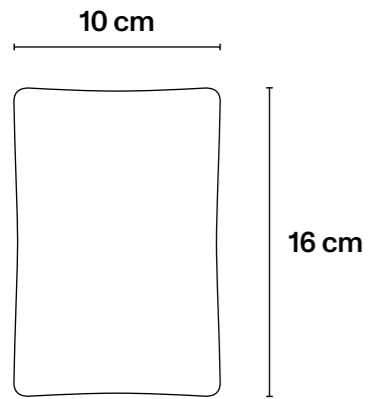

## → Technical Specifications

Porcelain; black décor, hand painted colour.

L20 cm × H20 cm  
L8 in × H8 in

## → Technical Specifications

Porcelain; black décor, gold background.

L10 cm × H16 cm  
L4 in × H6in