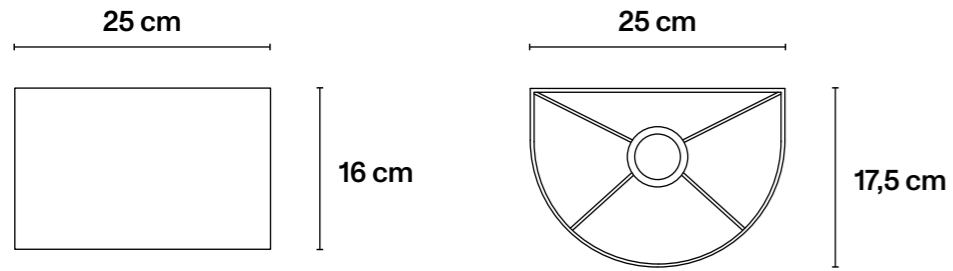

## → Technical Specifications

Iron; vegetable silk

∅ 25 cm × H16 cm × P17,5 cm  
∅ 10 in × H6 in × P7 in