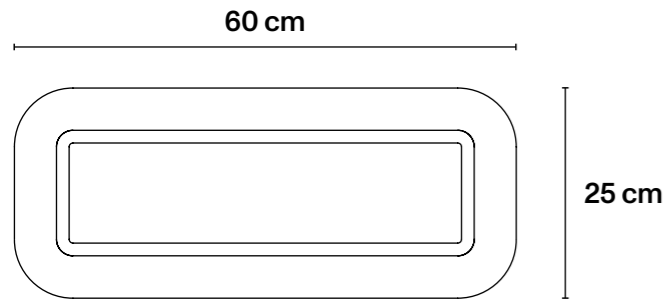

Rectangular tray

Giardino Settecentesco
Blue / ivory

Code C21Y126
RRP 1.300€

→ **Technical Specifications**

Poplar multilayered wood
mahogany stained; décor RAL
5008, ivory background.

L60 cm × H25 cm
L23,6 in × H10 in