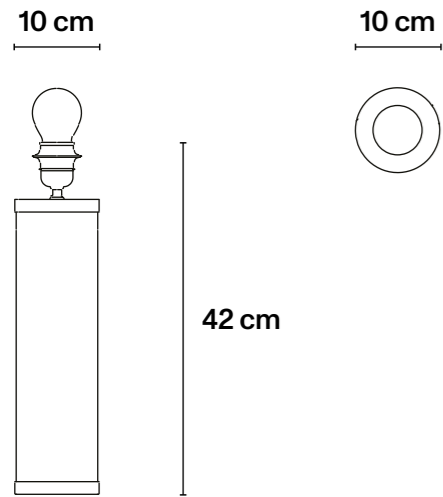

## → Technical Specifications

MDF wood; black décor,  
background RAL 1012.

L50 cm × D50 cm × H4 cm  
L19,7 in × D19,7 in × H1,6 in  
Mirror diameter 30 cm / 11,8 in

## → Technical Specifications

Brass-plated metal.

∅ 31 cm × H39 cm × D3,5 cm  
∅ 12,4 in × H15,4 in × D1,4 in  
Mirror diameter 30 cm / 11,8 in

## → Technical Specifications

Iron base; brass details; décor  
RAL 6020, ivory background.

∅ 10 cm × H42 cm  
∅ 4 in × H16,3 in

## → Technical Specifications

Iron base; brass details; décor  
RAL 5008, ivory background.

∅ 10 cm × H42 cm  
∅ 4 in × H16,3 in