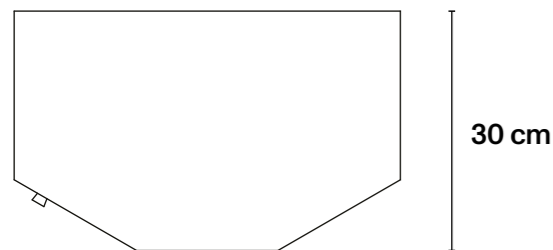

Polyhedric night stand

Giro di conchiglie
Black / silver / dripped blue
Chromed feet

Code M48Y134-PC
RRP 10.000€

→ Technical Specifications

MDF wood, interior in mahogany-coloured beech veneer; black décor with silver leaf, hand painted dripped background.

L48 cm × D30 cm × H61 cm
L18,9 in × D11,8 in × H24 in
Feet height 11 cm / 4,4 in