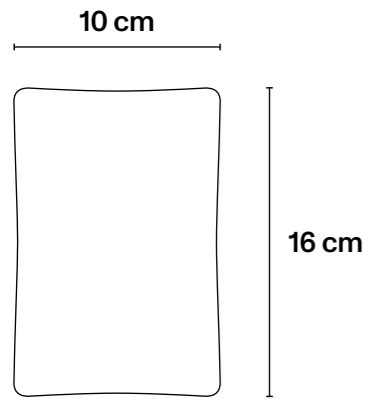

## → Technical Specifications

Porcelain; black décor, hand painted colour details.

L10 cm × H16 cm  
L4 in × H6 in