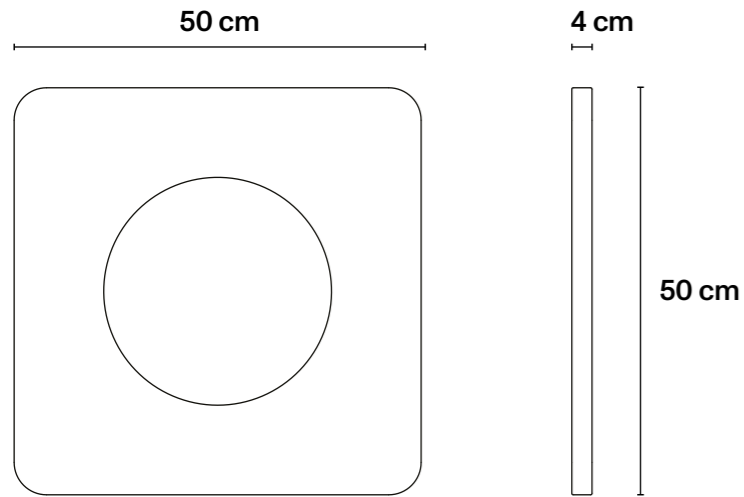

## → Technical Specifications

MDF wood; black décor with  
silver leaf, hand painted dripped  
background.

L50 cm × D50 cm × H4 cm  
L19,7 in × D19,7 in × H1,6 in  
Mirror diameter 30 cm / 11,8 in