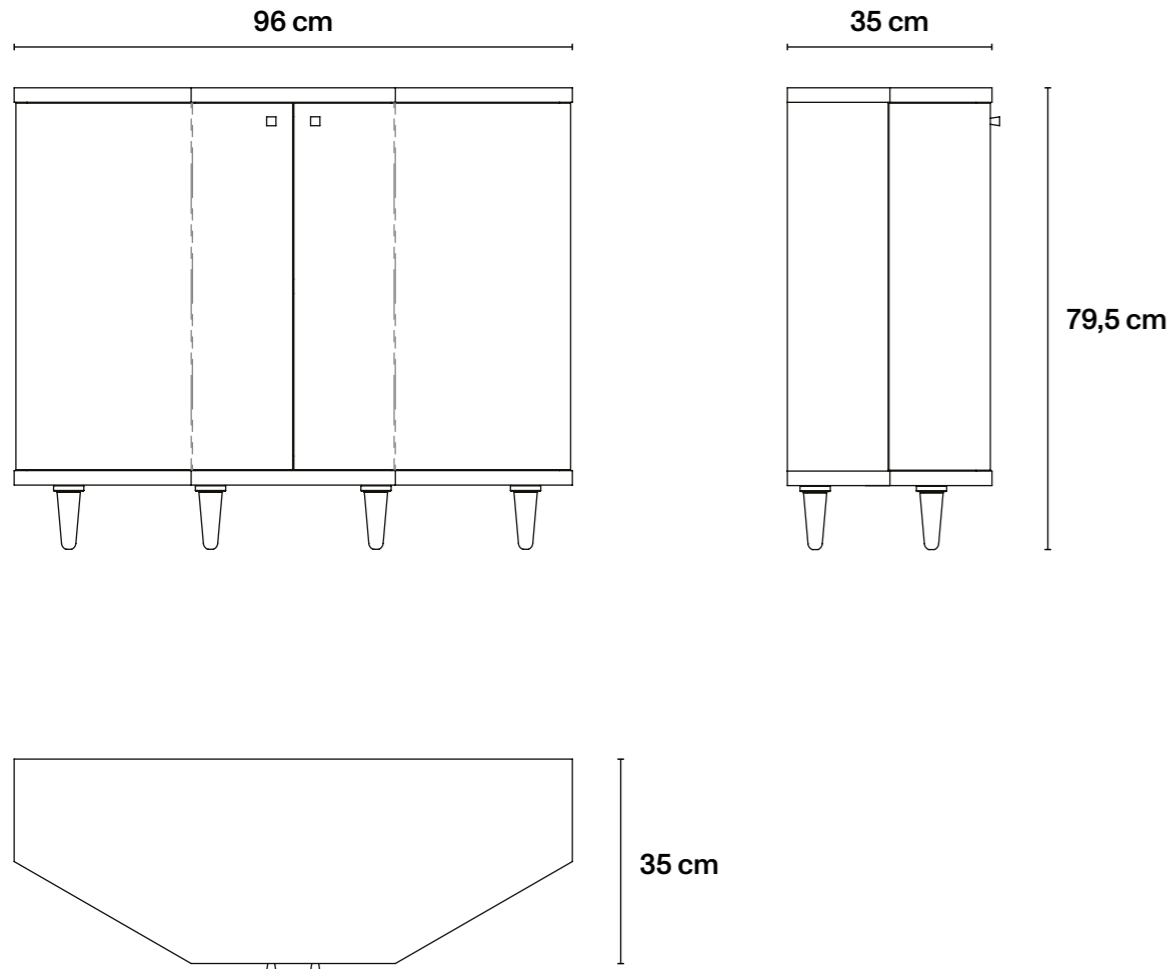

Polyhedric small cabinet

Giro di conchiglie
Black / silver / dripped blue
Chromed feet

Code M38Y134-PC
RRP 13.500€

→ Technical Specifications

MDF wood, interior in mahogany-
coloured beech veneer; black
décor with silver leaf, hand painted
dripped background.

L96 cm × D35 cm × H79,5 cm
L37,8 in × D13,8 in × H31,3 in
Feet height 11 cm / 4,4 in