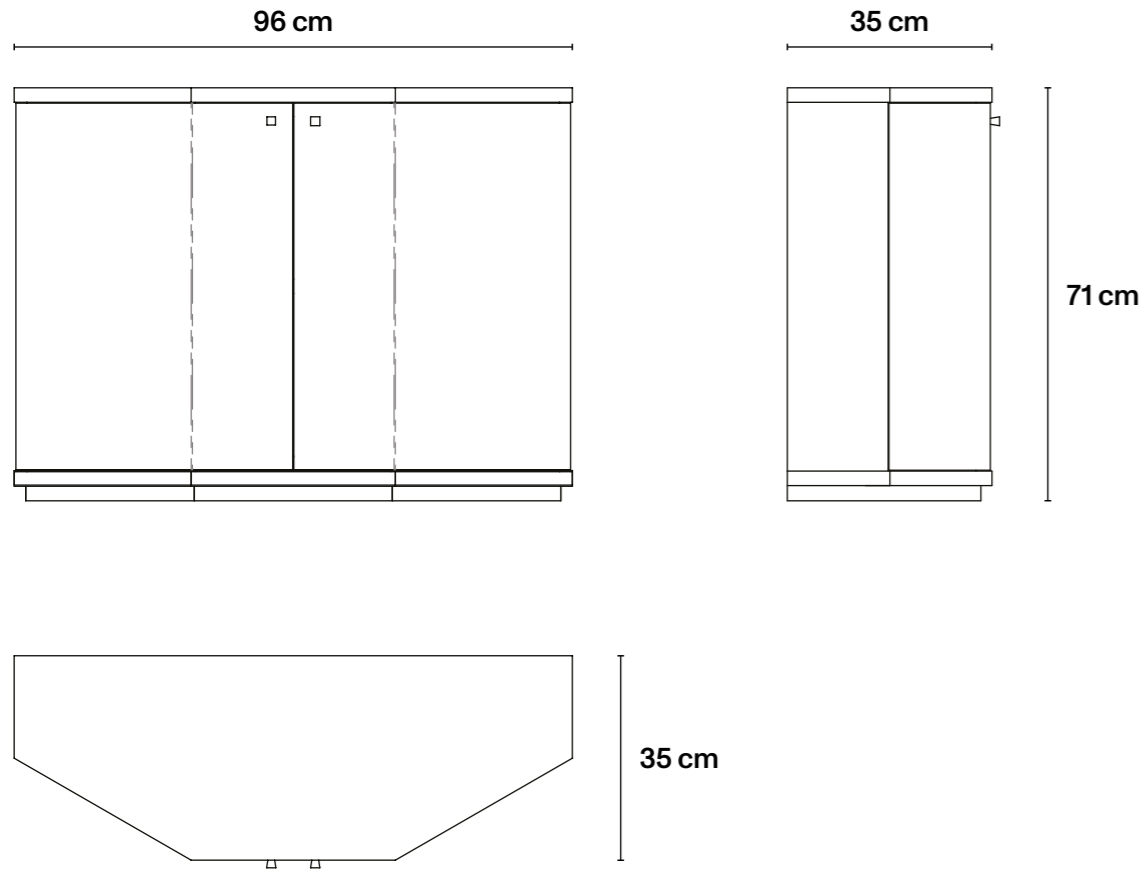

## → Technical Specifications

MDF wood, interior in mahogany-  
coloured beech veneer; top  
and over base RAL 5008, décor  
RAL 5008; ivory background.

L96 cm × D35 cm × H87,5 cm  
L37,8 in × D13,8 in × H34,4 in  
Feet height 19 cm / 7,6 in

## → Technical Specifications

MDF wood, interior in mahogany-  
coloured beech veneer;  
black top and over base, black  
décor; background RAL 1012.

L96 cm × D35 cm × H71 cm  
L37,8 in × D13,8 in × H27,9 in  
Base height 2,5 cm / 1 in