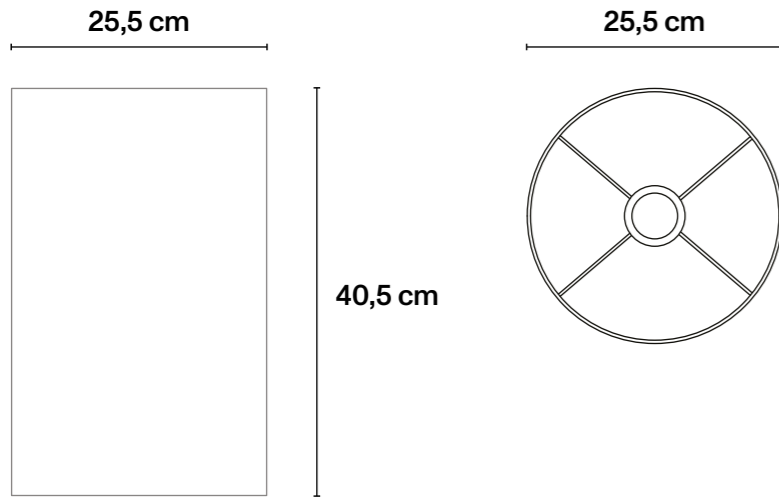

## → Technical Specifications

Iron; vegetable silk

∅ 25,5 cm × H40,5 cm  
∅ 10 in × H15,9 in