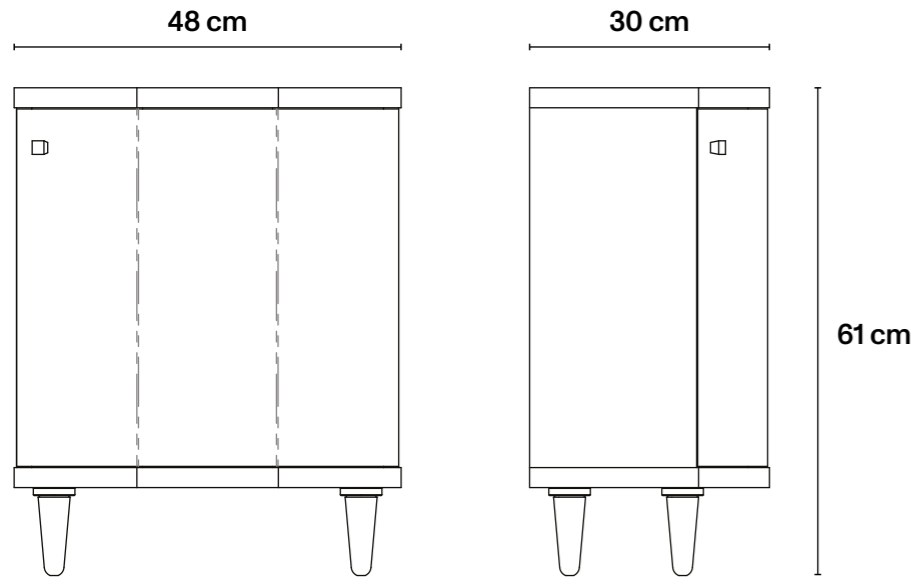

## → Technical Specifications

MDF wood, interior in mahogany-coloured beech veneer; black décor with silver leaf, hand painted dripped background.

L48 cm × D30 cm × H52,5 cm  
L18,9 in × D11,8 in × H20,6 in  
Base height 2,5 cm / 1 in

## → Technical Specifications

MDF wood, interior in mahogany-coloured beech veneer; black décor with silver leaf, hand painted dripped background.

L48 cm × D30 cm × H61 cm  
L18,9 in × D11,8 in × H24 in  
Feet height 11 cm / 4,4 in