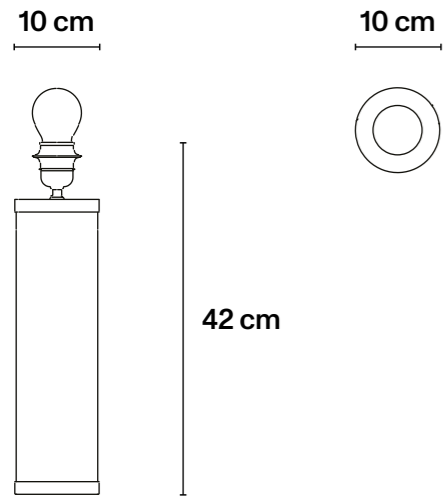

## → Technical Specifications

MDF wood; black décor,  
hand painted colour details,  
white background.

L50 cm × D50 cm × H4 cm  
L19,7 in × D19,7 in × H1,6 in  
Mirror diameter 30 cm / 11,8 in

## → Technical Specifications

Brass-plated metal.

∅ 31 cm × H39 cm × D3,5 cm  
∅ 2,4 in × H15,4 in × D1,4 in  
Mirror diameter 30 cm / 11,8 in

## → Technical Specifications

Iron base with brass details; black décor, hand painted colour details.

∅ 10 cm × H42 cm  
∅ 4 in × H16,3 in