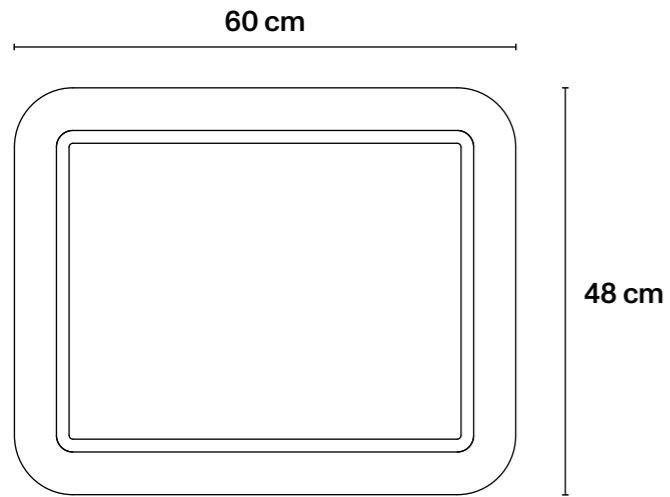

Rectangular tray

Giardino Settecentesco
Black / yellow

Code C24Y133
RRP 2.000€

→ Technical Specifications

Poplar multilayered wood
mahogany stained; black décor,
background RAL 1012.

L60 cm × H48 cm
L23,6 in × H8,9 in