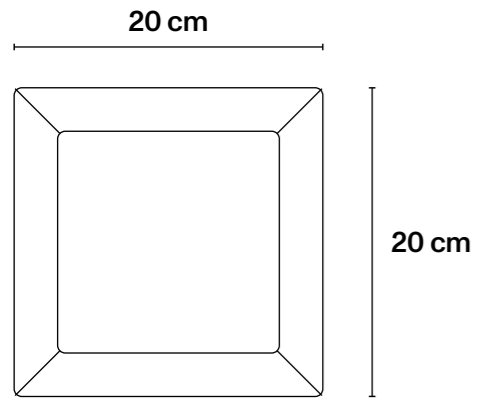

Square plate

Giardino Settecentesco
Nero / bianco / platino
on porcelain

Code P32W133
RRP 320€

→ Technical
Specifications

Porcelain; black décor,
platinum edge.

L20 cm × H20 cm
L8 in × H8 in