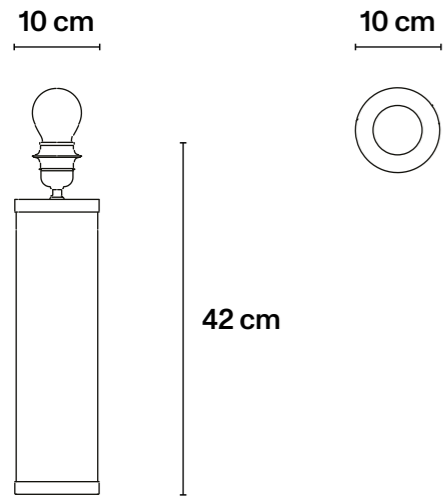

## → Technical Specifications

MDF wood; décor RAL 5008,  
ivory background.

L50 cm × D50 cm × H4 cm  
L19,7 in × D19,7 in × H1,6 in  
Mirror diameter 30 cm / 11,8 in

## → Technical Specifications

MDF wood; black décor,  
background RAL 1012.

L50 cm × D50 cm × H4 cm  
L19,7 in × D19,7 in × H1,6 in  
Mirror diameter 30 cm / 11,8 in

## → Technical Specifications

Brass-plated metal.

∅ 31 cm × H39 cm × D3,5 cm  
∅ 12,4 in × H15,4 in × D1,4 in  
Mirror diameter 30 cm / 11,8 in

## → Technical Specifications

Iron base; brass details; décor  
RAL 6020, ivory background.

∅ 10 cm × H42 cm  
∅ 4 in × H16,3 in