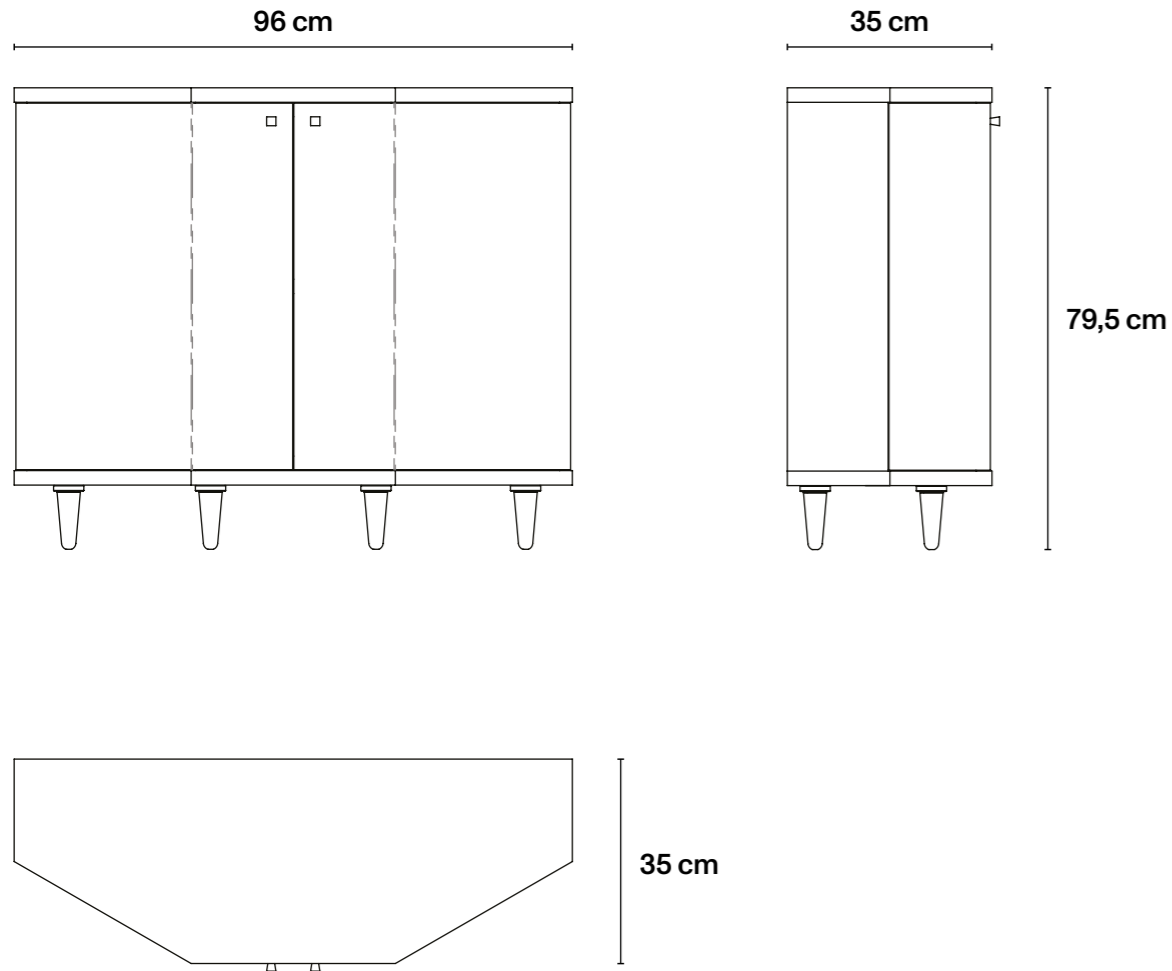

## → Technical Specifications

MDF wood, interior in mahogany-  
coloured beech veneer;  
black top and over base, black  
décor; background RAL 1012.

L96 cm × D35 cm × H71 cm  
L37,8 in × D13,8 in × H27,9 in  
Base height 2,5 cm / 1 in

## → Technical Specifications

MDF wood, interior in mahogany-  
coloured beech veneer;  
black top and over base, black  
décor; background RAL 1012.

L96 cm × D35 cm × H79,5 cm  
L37,8 in × D13,8 in × H31,3 in  
Feet height 11 cm / 4,4 in