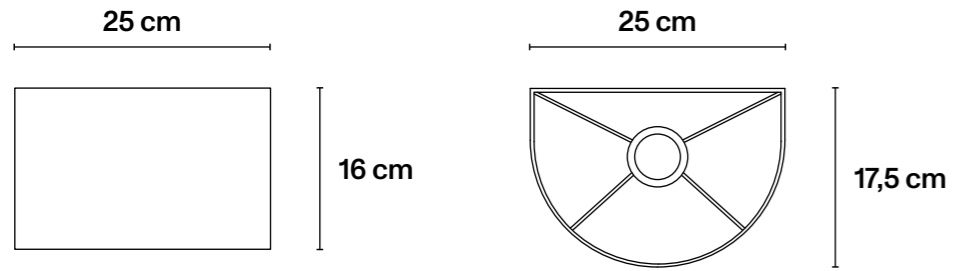

## → Technical Specifications

Iron; vegetable silk

∅ 25 cm × H16 cm × P17,5 cm  
∅ 10 in × H6 in × P7 in