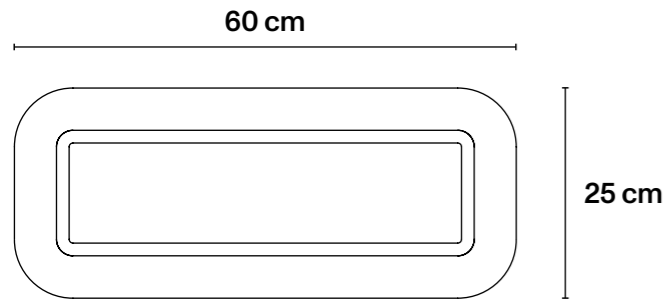

Rectangular tray

Giardino Settecentesco
Green / ivory

Code C21Y128
RRP 1.300€

→ Technical Specifications

Poplar multilayered wood
mahogany stained; décor RAL
6020, ivory background.

L60 cm × H25 cm
L23,6 in × H10 in