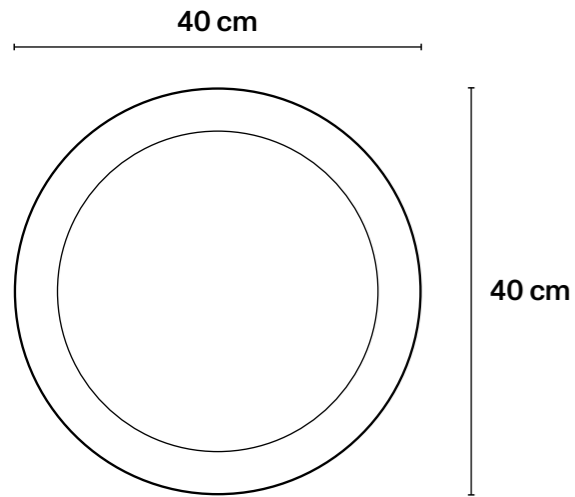

## → Technical Specifications

Turned iron; black décor, hand painted colour.

Ø 40 cm  
Ø 16 in