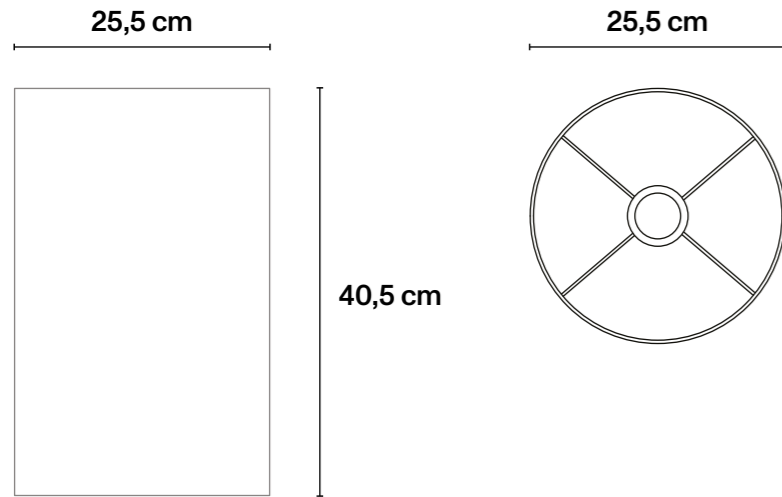

## → Technical Specifications

Iron base with brass details; black  
décor, hand painted colour details.

∅ 10 cm × H28 cm  
∅ 4 in × H16,3 in

## → Technical Specifications

Iron; vegetable silk

∅ 25,5 cm × H40,5 cm  
∅ 10 in × H15,9 in