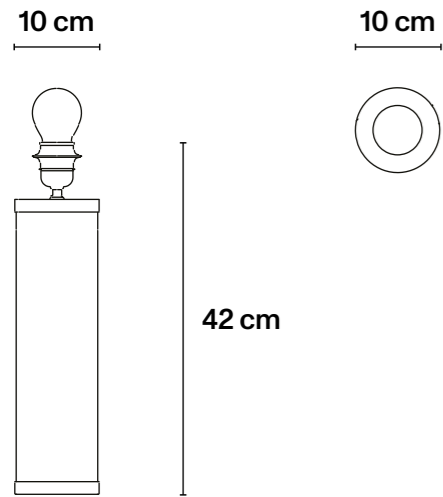

## → Technical Specifications

Brass-plated metal.

∅ 31 cm × H39 cm × D3,5 cm  
∅ 12,4 in × H15,4 in × D1,4 in  
Mirror diameter 30 cm / 11,8 in

## → Technical Specifications

Iron base; brass details; décor  
RAL 5008, ivory background.

∅ 10 cm × H42 cm  
∅ 4 in × H16,3 in

## → Technical Specifications

Iron base; brass details; black décor, background RAL 1012.

∅ 10 cm × H42 cm  
∅ 4 in × H16,3 in

## → Technical Specifications

Iron; vegetable silk

∅ 25,5 cm × H40,5 cm  
∅ 10 in × H15,9 in