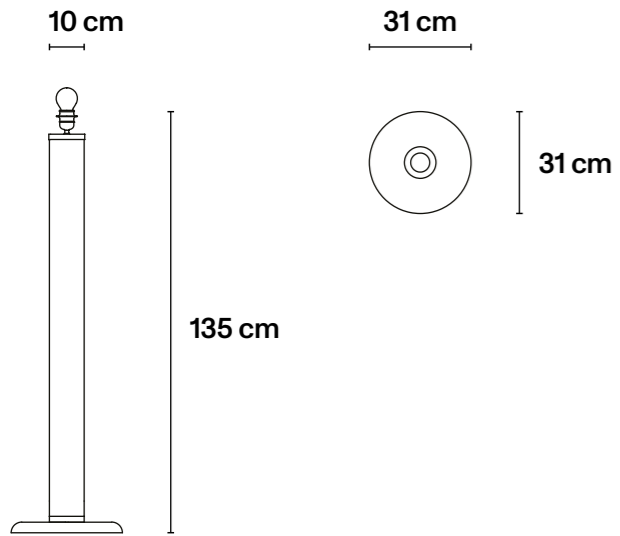

## → Technical Specifications

MDF wood; black décor with silver leaf, hand painted dripped blue background.

∅ 50 cm × H5 cm  
∅ 19,7 in × H2 in  
Mirror diameter 30 cm / 11,8 in

## → Technical Specifications

MDF wood; black décor with silver leaf, hand painted dripped background.

Ø 50 cm × H5 cm  
Ø 19,7 in × H2 in  
Mirror diameter 30 cm / 11,8 in

## → Technical Specifications

Brass-plated metal.

∅ 31 cm × H39 cm × P3,5 cm  
∅ 12,4 in × H15,4 in × D1,4 in  
Mirror diameter 30 cm / 11,8 in

## → Technical Specifications

Iron base; chrome details; black décor with silver leaf, hand painted dripped background.

∅ 10 cm × L31 cm × H135 cm  
∅ 4 in × L12in × H53 in