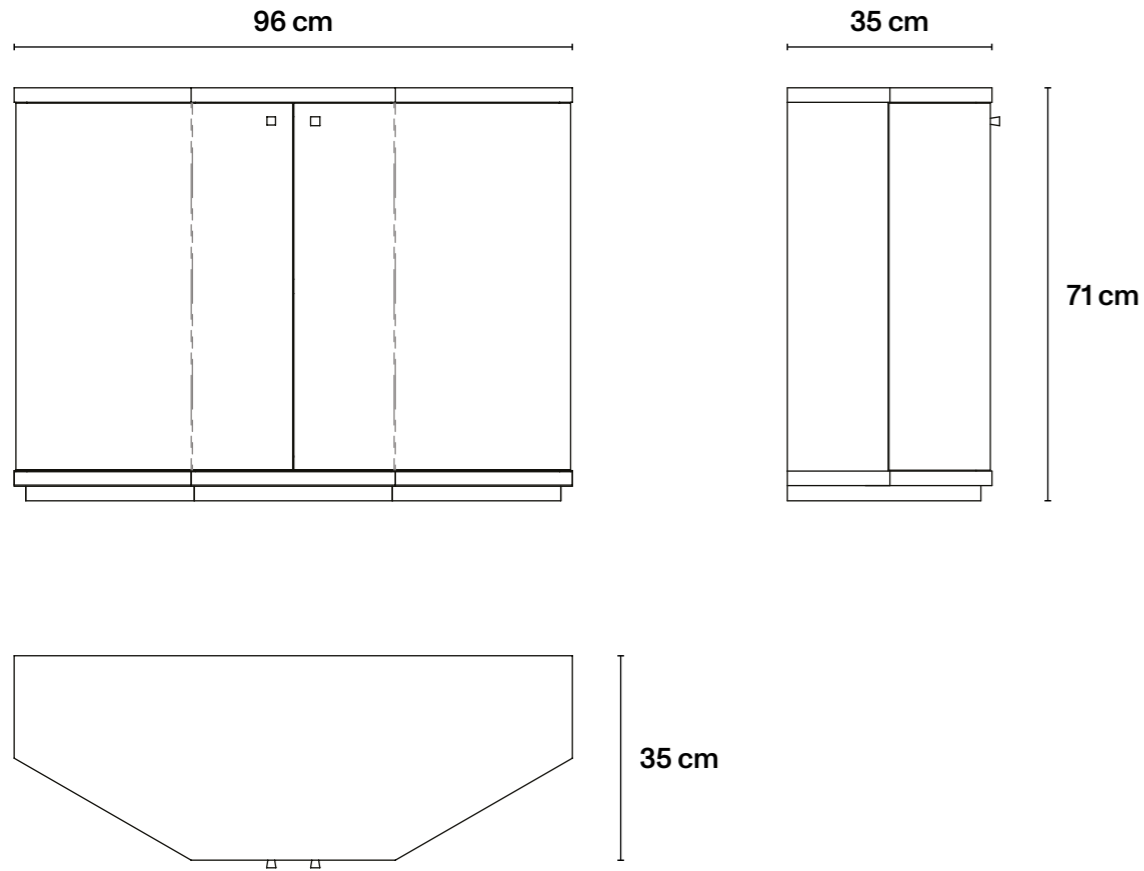

## → Technical Specifications

MDF wood, interior in mahogany-  
coloured beech veneer; top and  
over base RAL 6020, décor RAL  
6020; ivory background.

L96 cm × D35 cm × H71 cm  
L37,8 in × D13,8 in × H27,9 in  
Base height 2,5 cm / 1 in