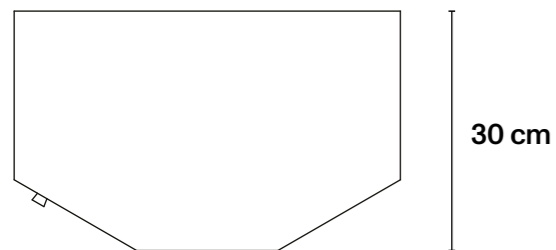

## → Technical Specifications

MDF wood, interior in mahogany-coloured beech veneer; top and over base RAL 5008, décor RAL 5008; ivory background.

L48 cm × D30 cm × H52,5 cm  
L18,9 in × D11,8 in × H20,6 in  
Base height 2,5 cm / 1 in

## → Technical Specifications

MDF wood, interior in mahogany-coloured beech veneer; top and over base RAL 5008, décor RAL 5008; ivory background.

L48 cm × D30 cm × H61 cm  
L18,9 in × D11,8 in × H24 in  
Feet height 11 cm / 4,4 in