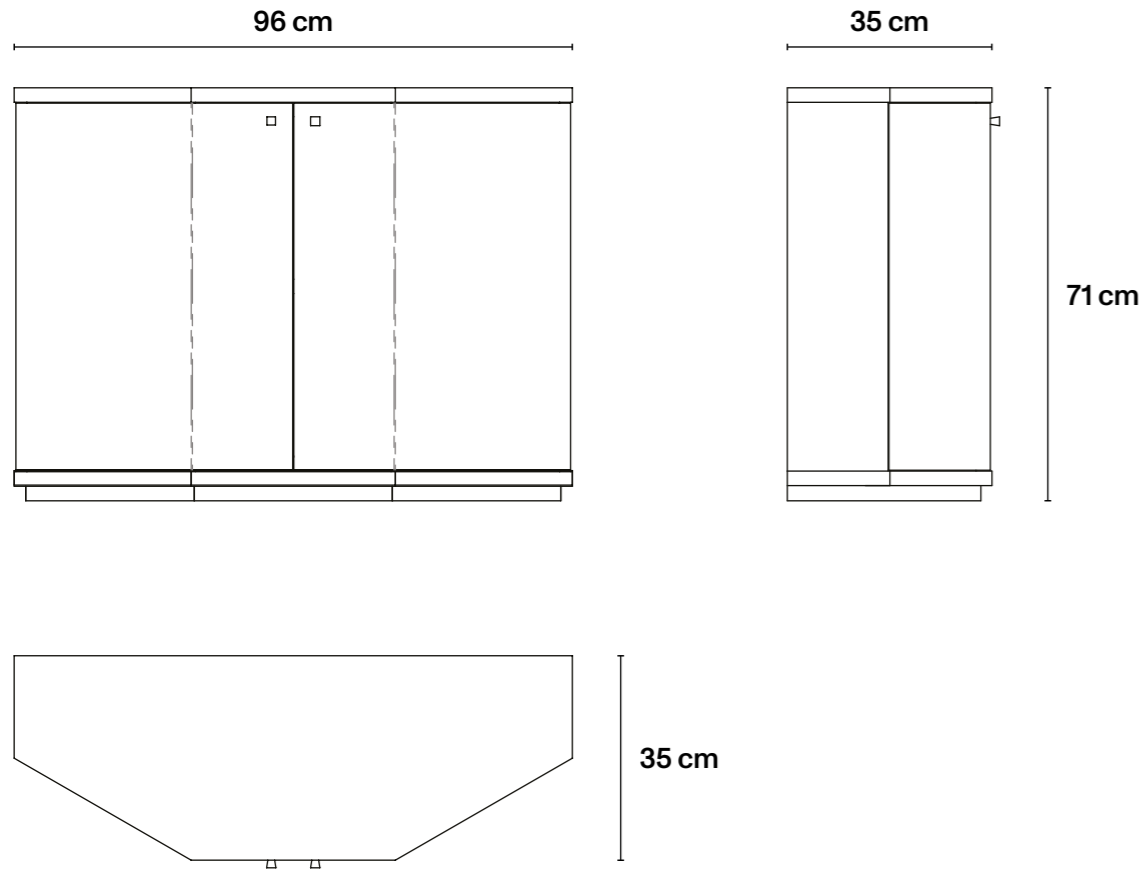

## → Technical Specifications

MDF wood, interior in mahogany-  
coloured beech veneer; black  
décor with silver leaf, hand painted  
dripped background.

L96 cm × D35 cm × H71 cm  
L37,8 in × D13,8 in × H27,9 in  
Base height 2,5 cm / 1 in