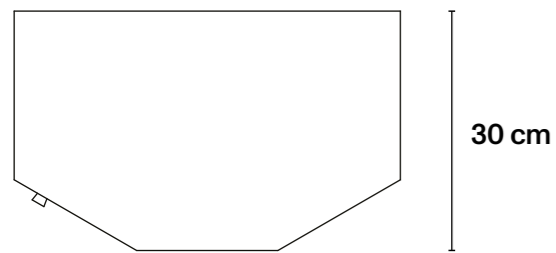

Polyhedric night stand

Musciarabia con rose
Black / colour / white
Brass feet

Code M48Y044-PO
RRP 8.500€

→ Technical Specifications

MDF wood, interior in mahogany-coloured beech veneer; black décor, hand painted colour details.

L48 cm × D30 cm × H61 cm
L18,9 in × D11,8 in × H24 in
Feet height 11 cm / 4,4 in