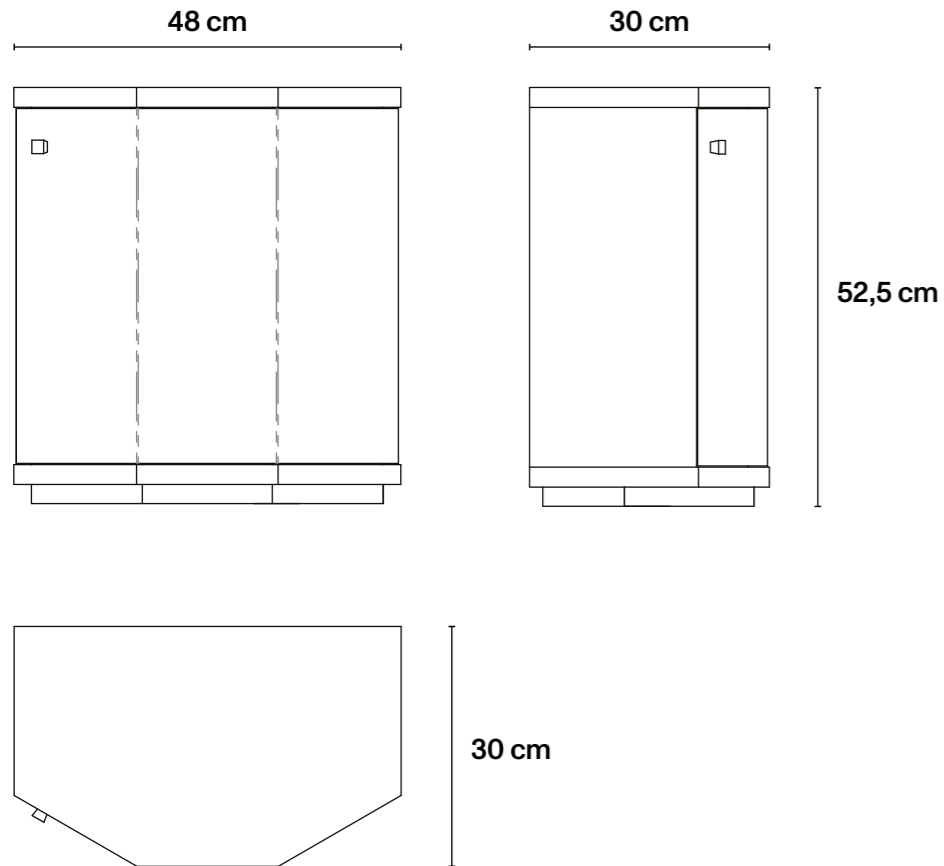

## → Technical Specifications

MDF wood, interior in mahogany-  
coloured beech veneer; black  
décor, hand painted colour details.

L96 cm × D35 cm × H79,5 cm  
L37,8 in × D13,8 in × H31,3 in  
Feet height 11 cm / 4,4 in  
Feet height 19 cm / 7,6 in

## → Technical Specifications

MDF wood, interior in mahogany-  
coloured beech veneer; black  
décor, hand painted colour details.

L96 cm × D35 cm × H87,5 cm  
L37,8 in × D13,8 in × H34,4 in  
Feet height 19 cm / 7,6 in

## → Technical Specifications

MDF wood, interior in mahogany-coloured beech veneer; black décor, hand painted colour details.

L48 cm × D30 cm × H52,5 cm  
L18,9 in × D11,8 in × H20,6 in  
Base height 2,5 cm / 1 in

## → Technical Specifications

MDF wood; black décor,  
hand painted colour details,  
white background.

L50 cm × D50 cm × H4 cm  
L19,7 in × D19,7 in × H1,6 in  
Mirror diameter 30 cm / 11,8 in