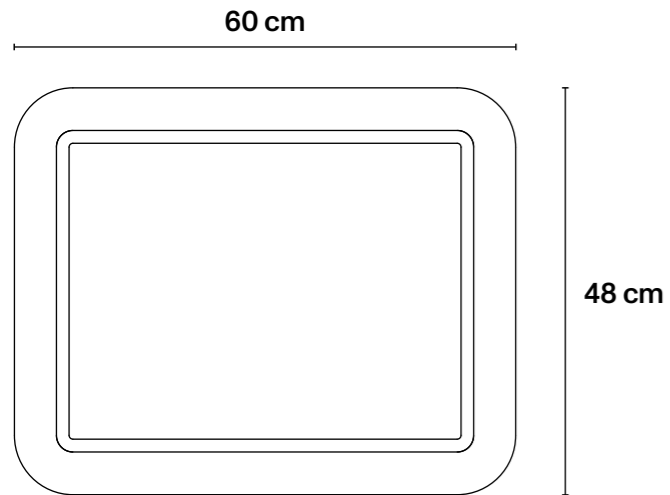

## → Technical Specifications

Iron structure with brass details;  
black décor, hand painted  
colour details.

∅ 26 cm × H28 cm  
∅ 10,2 in × H11 in

## → Technical Specifications

Poplar multilayered wood  
mahogany stained; black décor,  
hand painted colour details.

L60 cm × H48 cm  
L23,6 in × H8,9 in