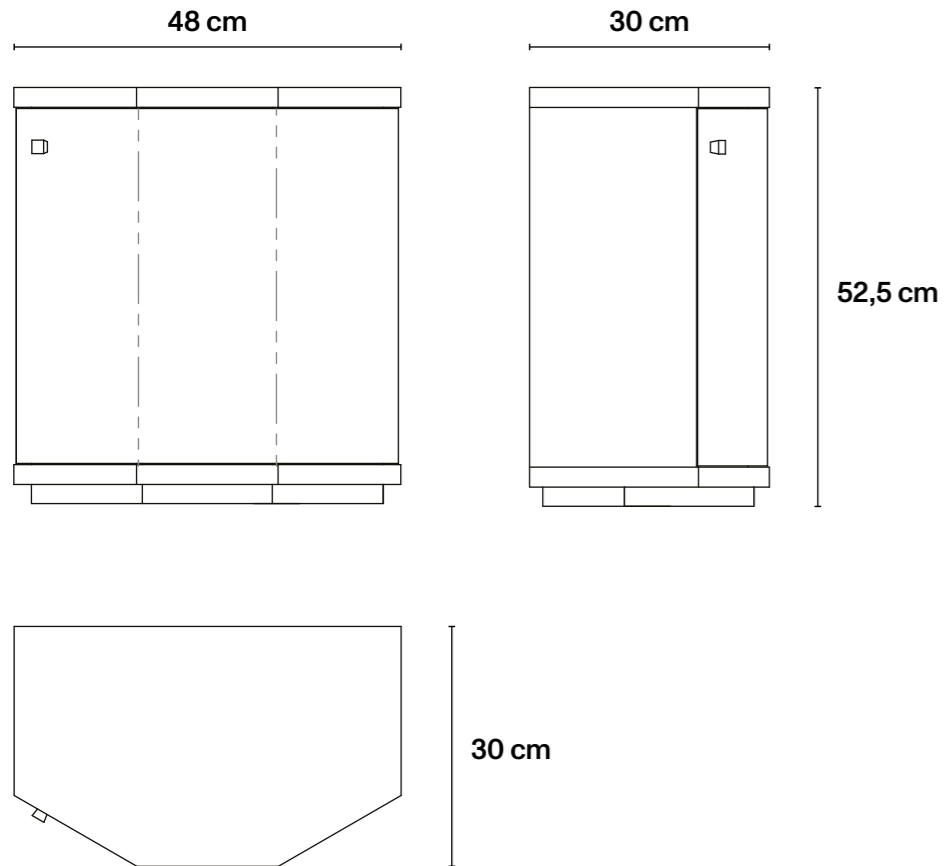

## → Technical Specifications

MDF wood, interior in mahogany-  
coloured beech veneer; top and  
over base RAL 6020, décor RAL  
6020; ivory background.

L96 cm × D35 cm × H87,5 cm  
L37,8 in × D13,8 in × H34,4 in  
Feet height 19 cm / 7,6 in

## → Technical Specifications

MDF wood, interior in mahogany-coloured beech veneer; top and over base RAL 6020, décor RAL 6020; ivory background.

L48 cm × D30 cm × H52,5 cm  
L18,9 in × D11,8 in × H20,6 in  
Base height 2,5 cm / 1 in

## → Technical Specifications

MDF wood, interior in mahogany-coloured beech veneer; top and over base RAL 6020, décor RAL 6020; ivory background.

L48 cm × D30 cm × H61 cm  
L18,9 in × D11,8 in × H24 in  
Feet height 11 cm / 4,4 in

## → Technical Specifications

MDF wood, interior in mahogany-coloured beech veneer; top and over base RAL 5008, décor RAL 5008; ivory background.

L48 cm × D30 cm × H52,5 cm  
L18,9 in × D11,8 in × H20,6 in  
Base height 2,5 cm / 1 in