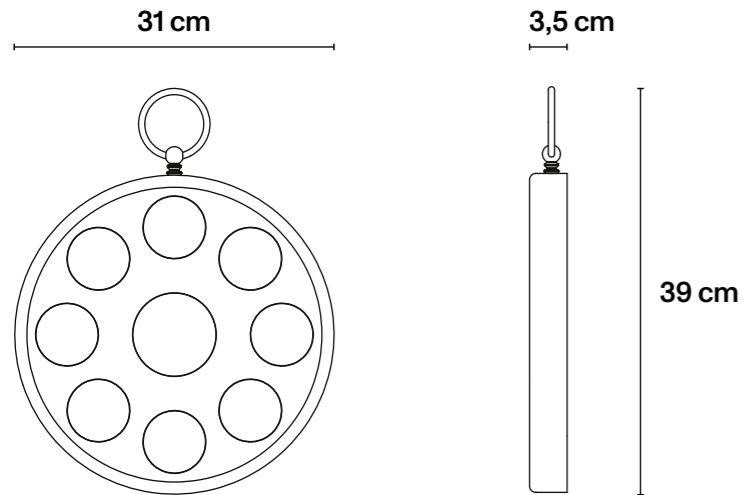

Magic bubbles mirror with ring

Code C37X032
RRP 3.500€

→ Technical Specifications

Brass-plated metal.

∅ 31 cm × H39 cm × P3,5 cm
∅ 12,4 in × H15,4 in × D1,4 in
Mirror diameter 30 cm / 11,8 in