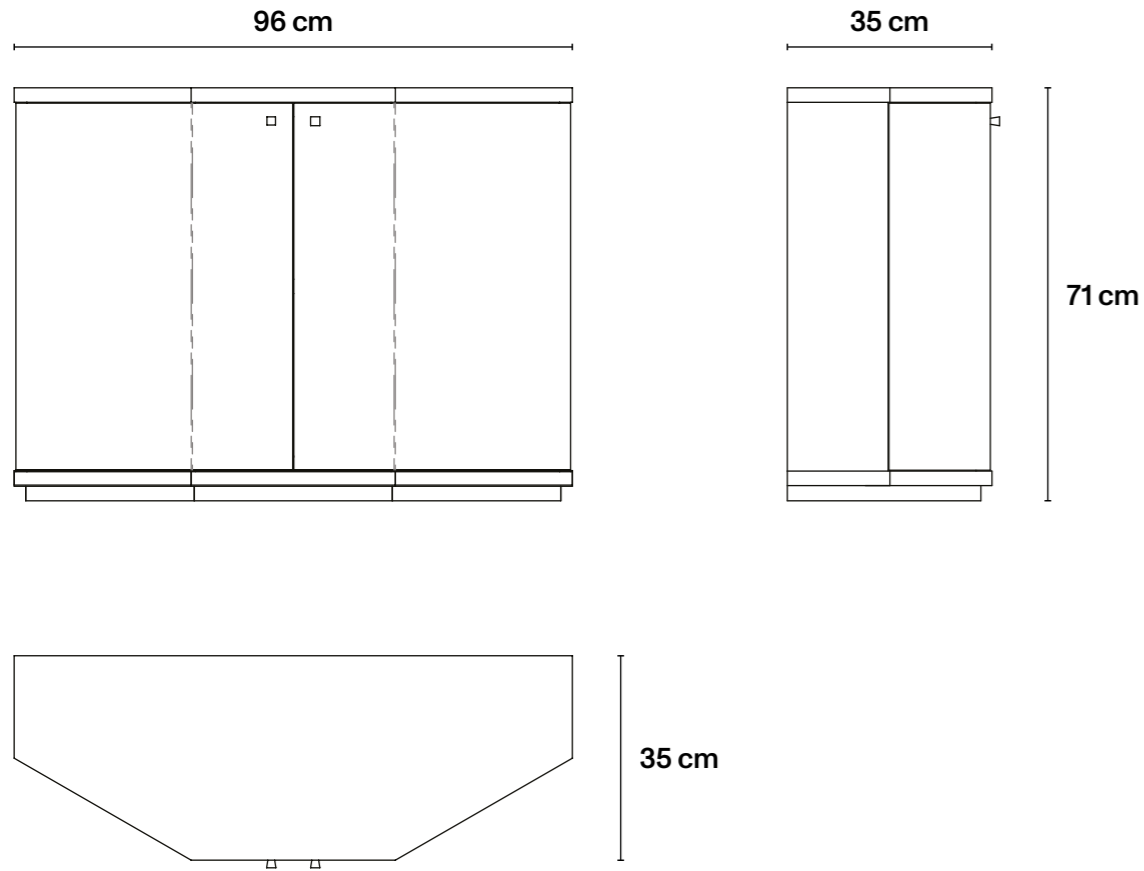

## → Technical Specifications

MDF wood, interior in mahogany-  
coloured beech veneer; top and  
over base RAL 6020, décor RAL  
6020; ivory background.

L96 cm × D35 cm × H87,5 cm  
L37,8 in × D13,8 in × H34,4 in  
Feet height 19 cm / 7,6 in

## → Technical Specifications

MDF wood, interior in mahogany-  
coloured beech veneer; top  
and over base RAL 5008, décor  
RAL 5008; ivory background.

L96 cm × D35 cm × H71 cm  
L37,8 in × D13,8 in × H27,9 in  
Base height 2,5 cm / 1 in