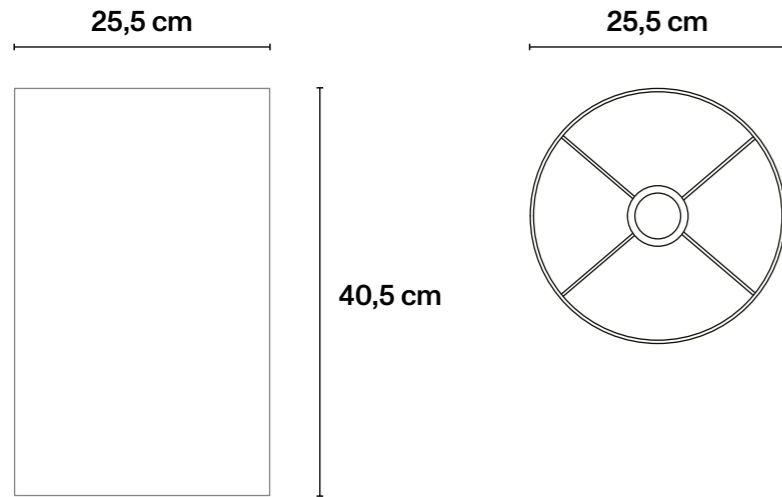

## → Technical Specifications

Iron base; brass details; black décor, background RAL 1012.

∅ 10 cm × H42 cm  
∅ 4 in × H16,3 in

## → Technical Specifications

Iron; vegetable silk

∅ 25,5 cm × H40,5 cm  
∅ 10 in × H15,9 in