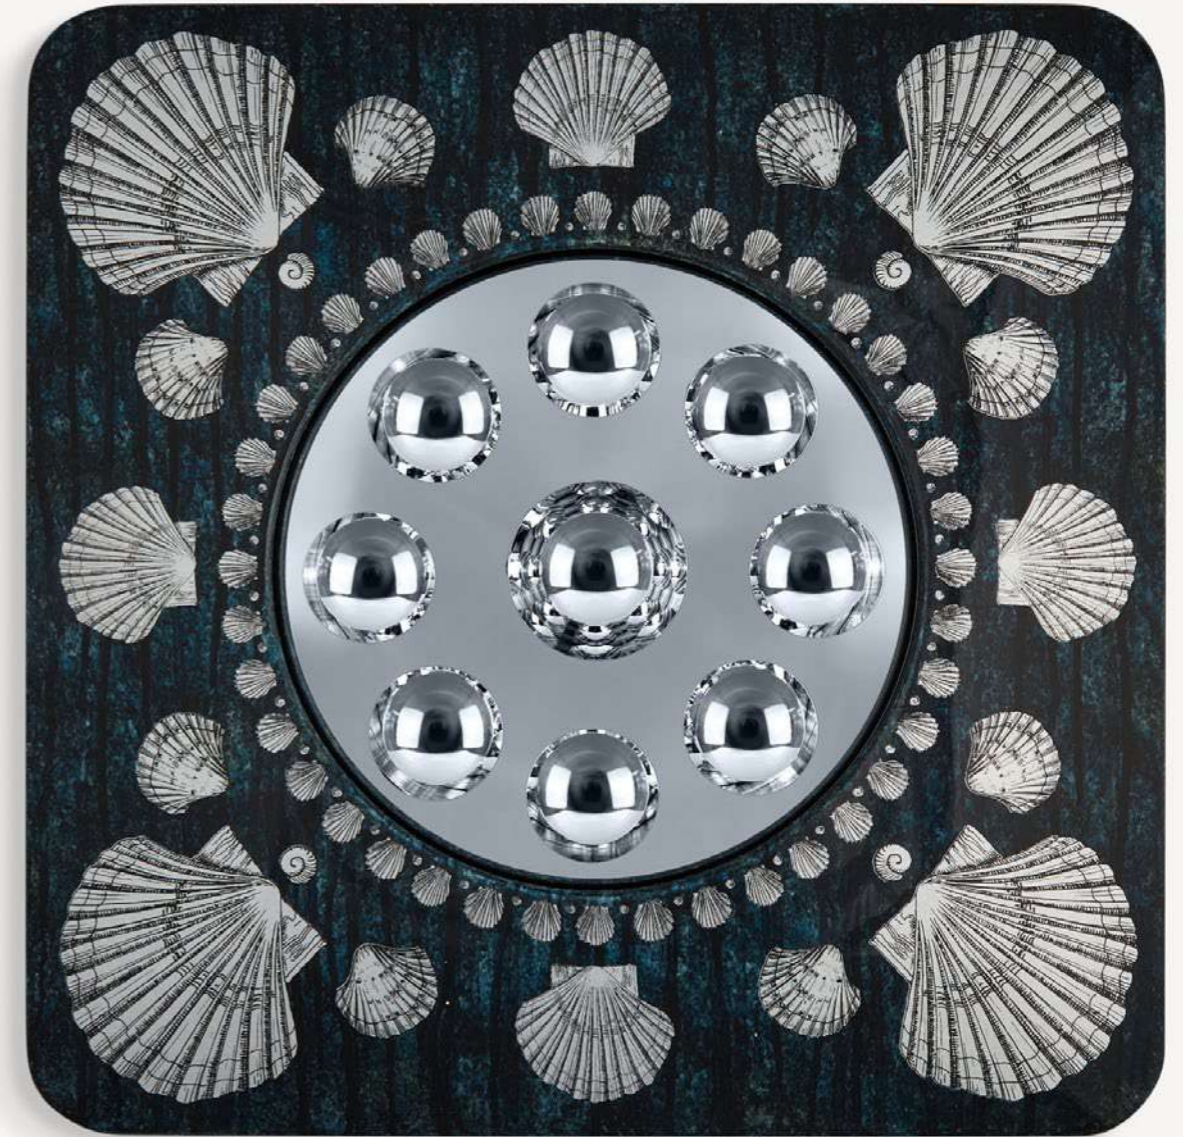

Square frame with bubbles mirror

Giro di conchiglie
Black / silver / dripped blue

Code C34Y134-BL
RRP 5.500€

→ Technical Specifications

MDF wood; black décor with
silver leaf, hand painted dripped
background.

L50 cm × D50 cm × H4 cm
L19,7 in × D19,7 in × H1,6 in
Mirror diameter 30 cm / 11,8 in