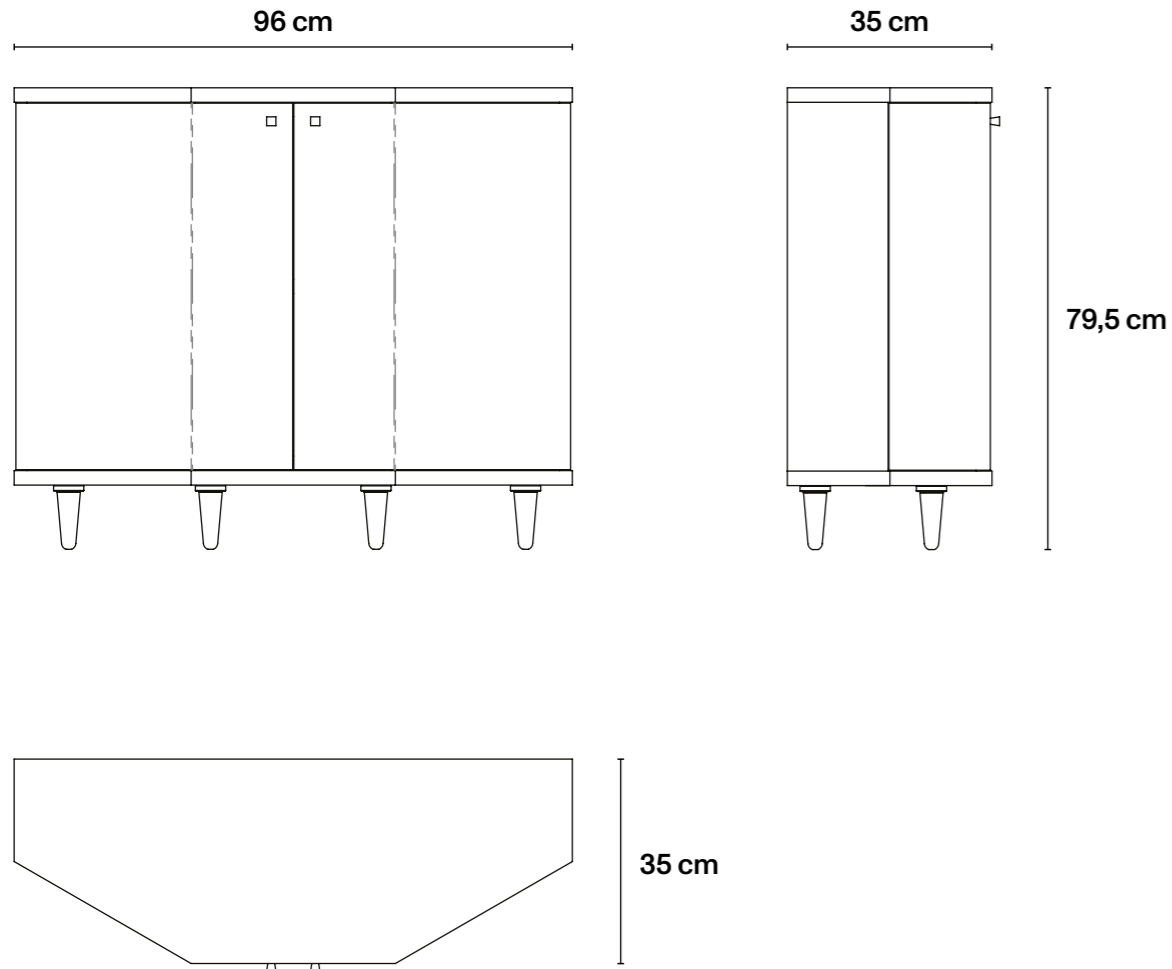

## → Technical Specifications

MDF wood, interior in mahogany-  
coloured beech veneer; black  
décor, hand painted colour details.

L96 cm × D35 cm × H71 cm  
L37,8 in × D13,8 in × H27,9 in  
Base height 2,5 cm / 1 in

## → Technical Specifications

MDF wood, interior in mahogany-  
coloured beech veneer; black  
décor, hand painted colour details.

L96 cm × D35 cm × H79,5 cm  
L37,8 in × D13,8 in × H31,3 in  
Feet height 11 cm / 4,4 in  
Feet height 19 cm / 7,6 in