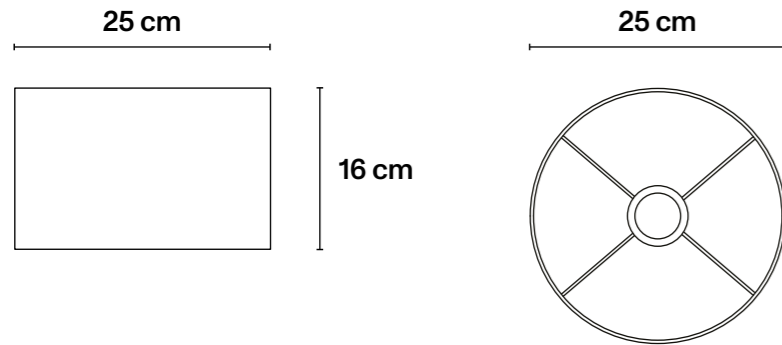

## → Technical Specifications

Iron; vegetable silk

∅ 25 cm × H16 cm  
∅ 10 in × H6 in