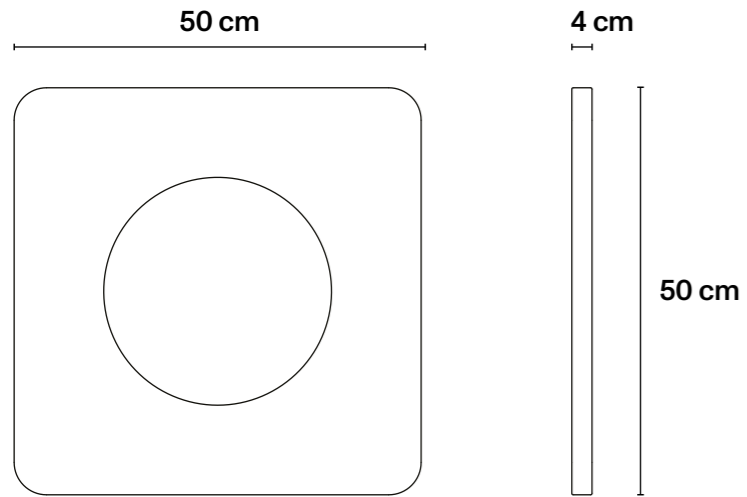

## → Technical Specifications

MDF wood, interior in mahogany-  
coloured beech veneer; black  
décor, hand painted colour details.

L120 cm × D40 cm × H96 cm  
L47 in × D15,7 in × H37,8 in  
Drawer height 16,5 cm / 6,6 in

## → Technical Specifications

MDF wood; black décor,  
hand painted colour details,  
white background.

L50 cm × D50 cm × H4 cm  
L19,7 in × D19,7 in × H1,6 in  
Mirror diameter 30 cm / 11,8 in