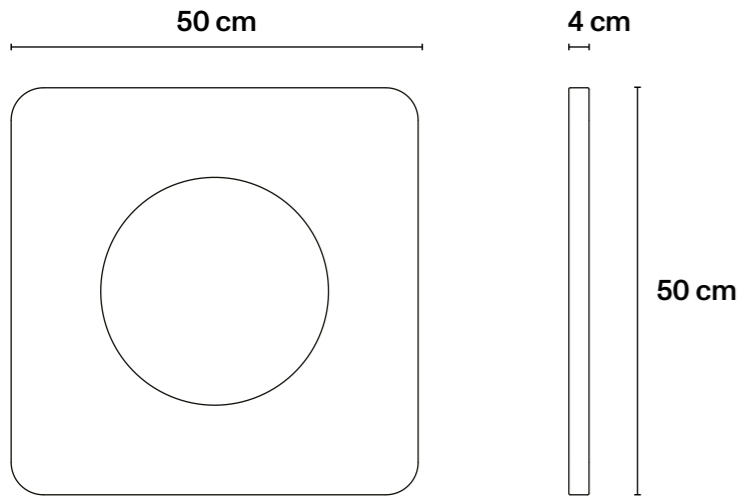

## → Technical Specifications

MDF wood; black décor,  
hand painted colour details,  
white background.

L50 cm × D50 cm × H4 cm  
L19,7 in × D19,7 in × H1,6 in  
Mirror diameter 30 cm / 11,8 in