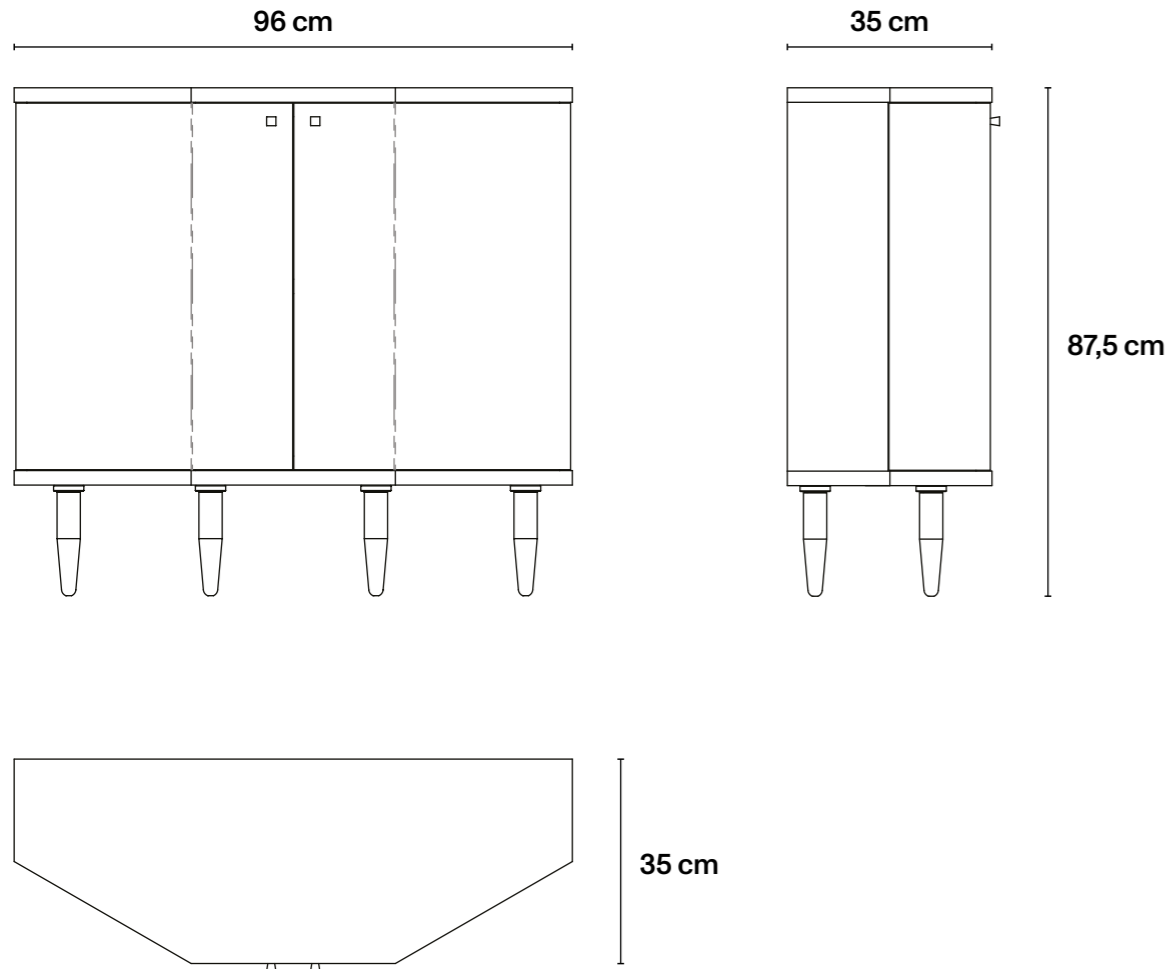

## → Technical Specifications

MDF wood, interior in mahogany-  
coloured beech veneer; black  
décor with silver leaf, hand painted  
dripped background.

L96 cm × D35 cm × H79,5 cm  
L37,8 in × D13,8 in × H31,3 in  
Feet height 11 cm / 4,4 in

## → Technical Specifications

MDF wood, interior in mahogany-  
coloured beech veneer; black  
décor with silver leaf, hand painted  
dripped background.

L96 cm × D35 cm × H87,5 cm  
L37,8 in × D13,8 in × H34,4 in  
Feet height 19 cm / 7,6 in