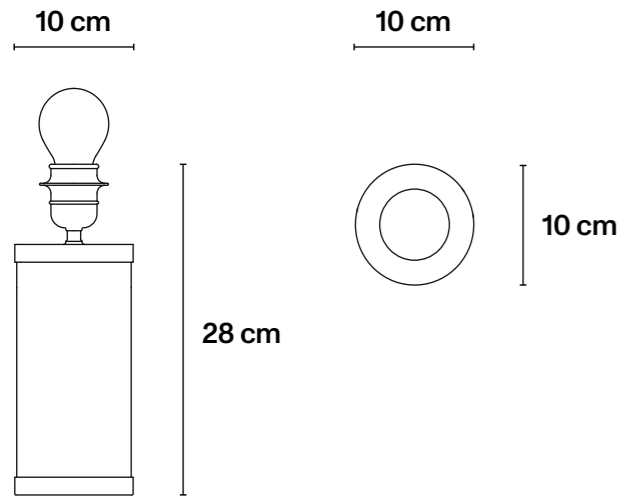

## → Technical Specifications

MDF wood; black décor,  
hand painted colour details,  
white background.

L50 cm × D50 cm × H4 cm  
L19,7 in × D19,7 in × H1,6 in  
Mirror diameter 30 cm / 11,8 in

## → Technical Specifications

Brass-plated metal.

∅ 31 cm × H39 cm × D3,5 cm  
∅ 2,4 in × H15,4 in × D1,4 in  
Mirror diameter 30 cm / 11,8 in

## → Technical Specifications

Iron base with brass details; black décor, hand painted colour details.

∅ 10 cm × H42 cm  
∅ 4 in × H16,3 in

## → Technical Specifications

Iron base with brass details; black  
décor, hand painted colour details.

∅ 10 cm × H28 cm  
∅ 4 in × H16,3 in