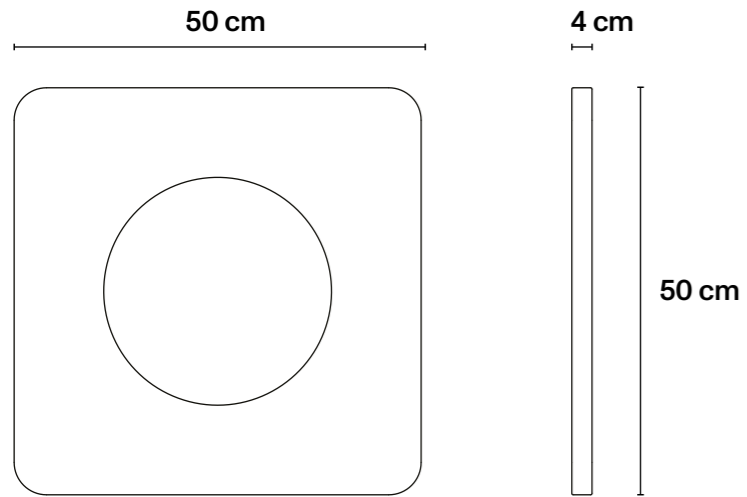

Square frame with bubbles mirror

Giardino Settecentesco
Green / ivory

Code C34Y128-BL
RRP 4.500€

→ Technical
Specifications

MDF wood; décor RAL 6020,
ivory background.

L50 cm × D50 cm × H4 cm
L19,7 in × D19,7 in × H1,6 in