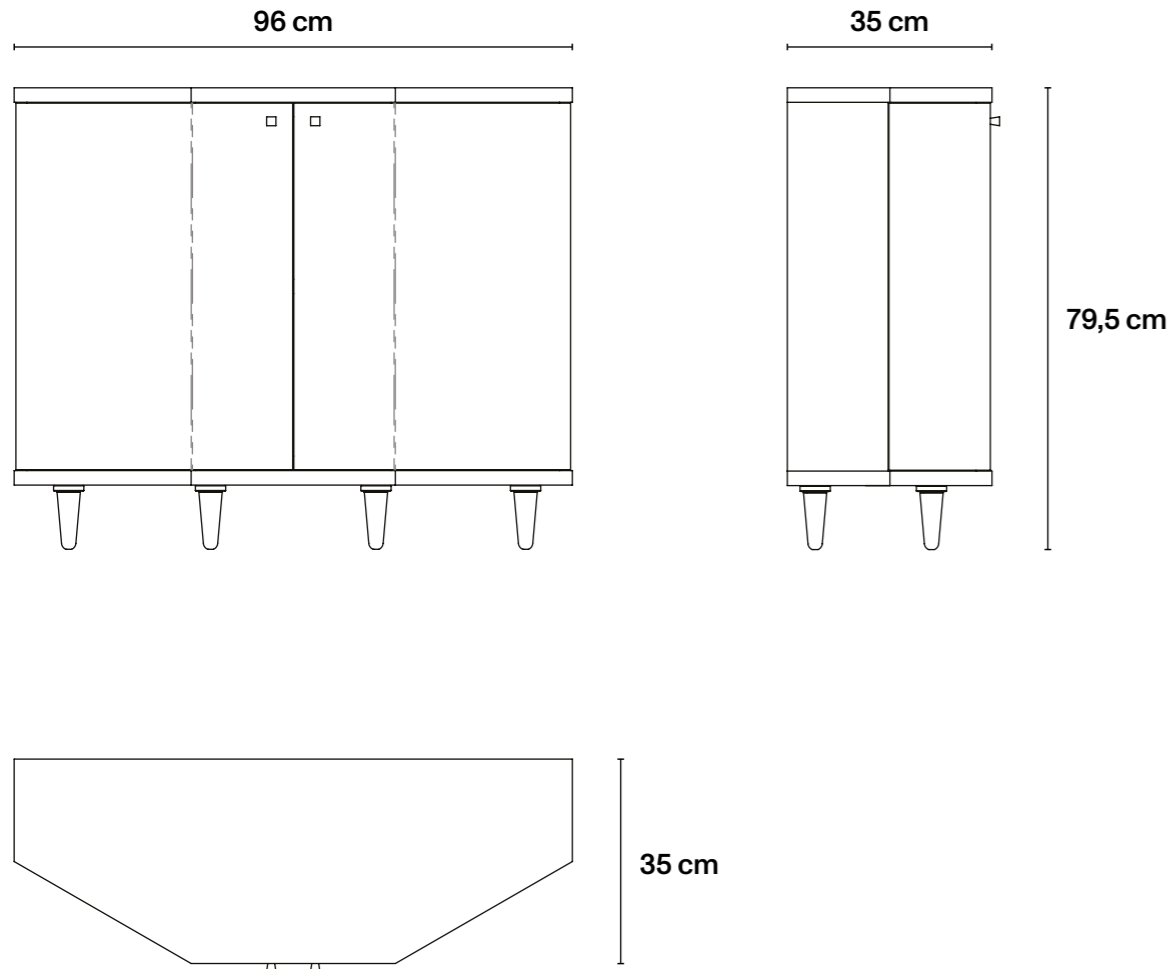

## → Technical Specifications

MDF wood, interior in mahogany-  
coloured beech veneer; top and  
over base RAL 6020, décor RAL  
6020; ivory background.

L96 cm × D35 cm × H71 cm  
L37,8 in × D13,8 in × H27,9 in  
Base height 2,5 cm / 1 in

## → Technical Specifications

MDF wood, interior in mahogany-  
coloured beech veneer; top and  
over base RAL 6020, décor RAL  
6020; ivory background.

L96 cm × D35 cm × H79,5 cm  
L37,8 in × D13,8 in × H31,3 in  
Feet height 11 cm / 4,4 in