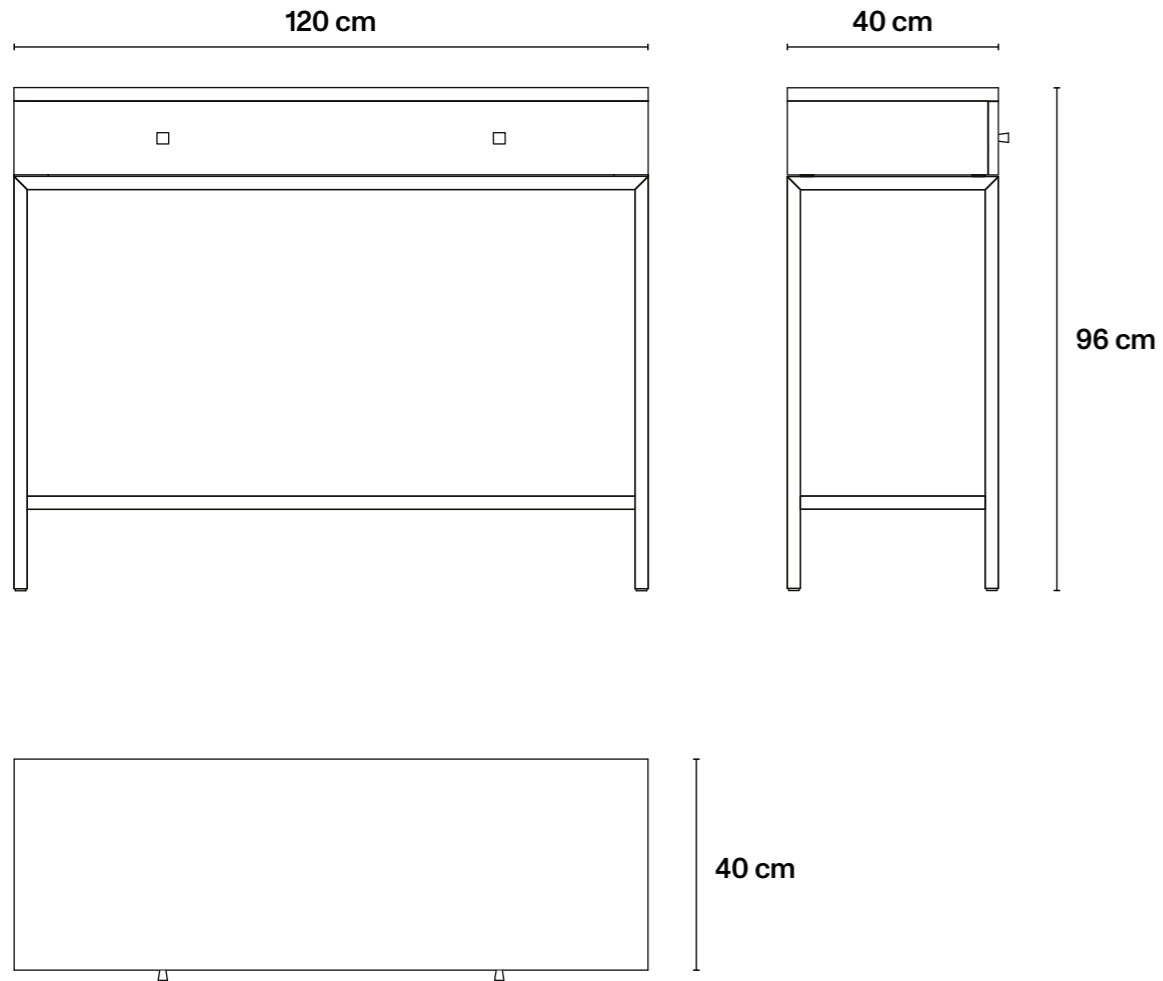

## → Technical Specifications

MDF wood, interior in mahogany-  
coloured beech veneer; décor RAL  
6020, ivory background.

L120 cm × D40 cm × H96 cm  
L47 in × D15,7 in × H37,8 in  
Drawer height 16,5 cm / 6,6 in

## → Technical Specifications

MDF wood, interior in mahogany-  
coloured beech veneer; décor RAL  
5008, ivory background.

L120 cm × D40 cm × H96 cm  
L47 in × D15,7 in × H37,8 in  
Drawer height 16,5 cm / 6,6 in