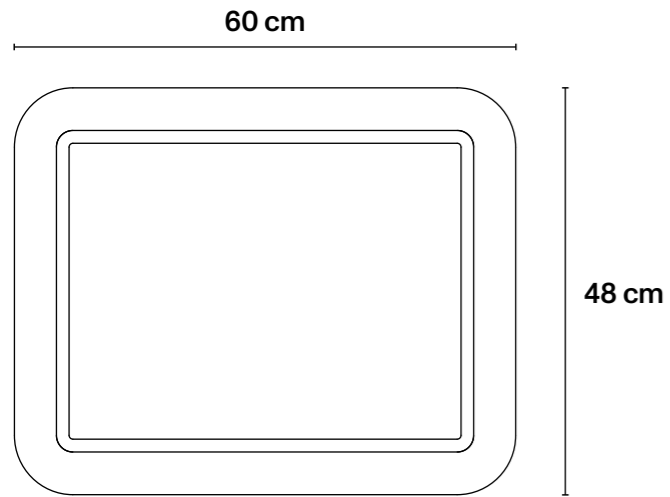

Rectangular tray

Giardino Settecentesco
Green / ivory

Code C24Y128
RRP 2.000€

→ Technical Specifications

Poplar multilayered wood
mahogany stained;
décor RAL 6020, ivory
background.

L60 cm × H48 cm
L23,6 in × H8,9 in