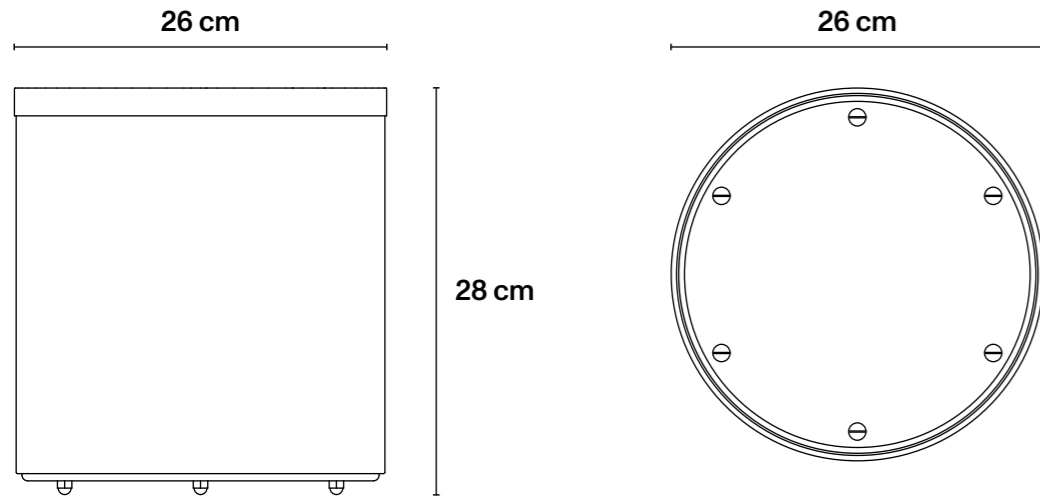

## → Technical Specifications

Brass-plated metal.

∅ 31 cm × H39 cm × D3,5 cm  
∅ 12,4 in × H15,4 in × D1,4 in  
Mirror diameter 30 cm / 11,8 in

## → Technical Specifications

Iron; vegetable silk

∅ 25,5 cm × H40,5 cm  
∅ 10 in × H15,9 in

## → Technical Specifications

Iron structure with brass details;  
décor RAL 6020, ivory background

∅ 26 cm × H28 cm  
∅ 10,2 in × H11 in