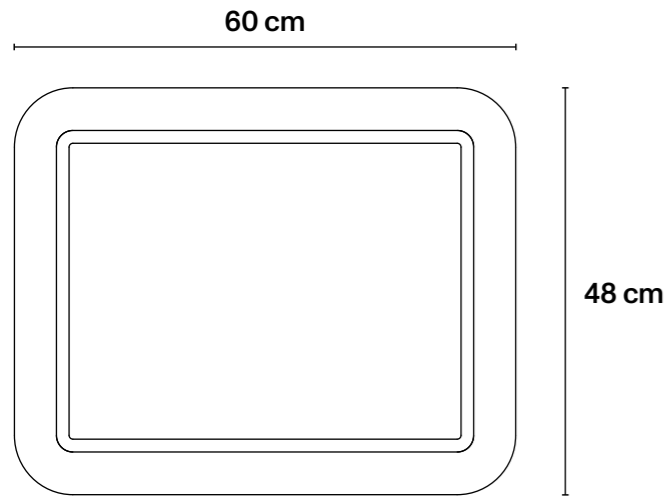

Rectangular tray

Conchiglie
Nero / bianco / blu

Code C24X125
RRP 2.300€

→ Technical Specifications

Poplar multilayered wood
mahogany stained; black décor
with silver leaf, blue background.

L60 cm × H48 cm
L23,6 in × H8,9 in