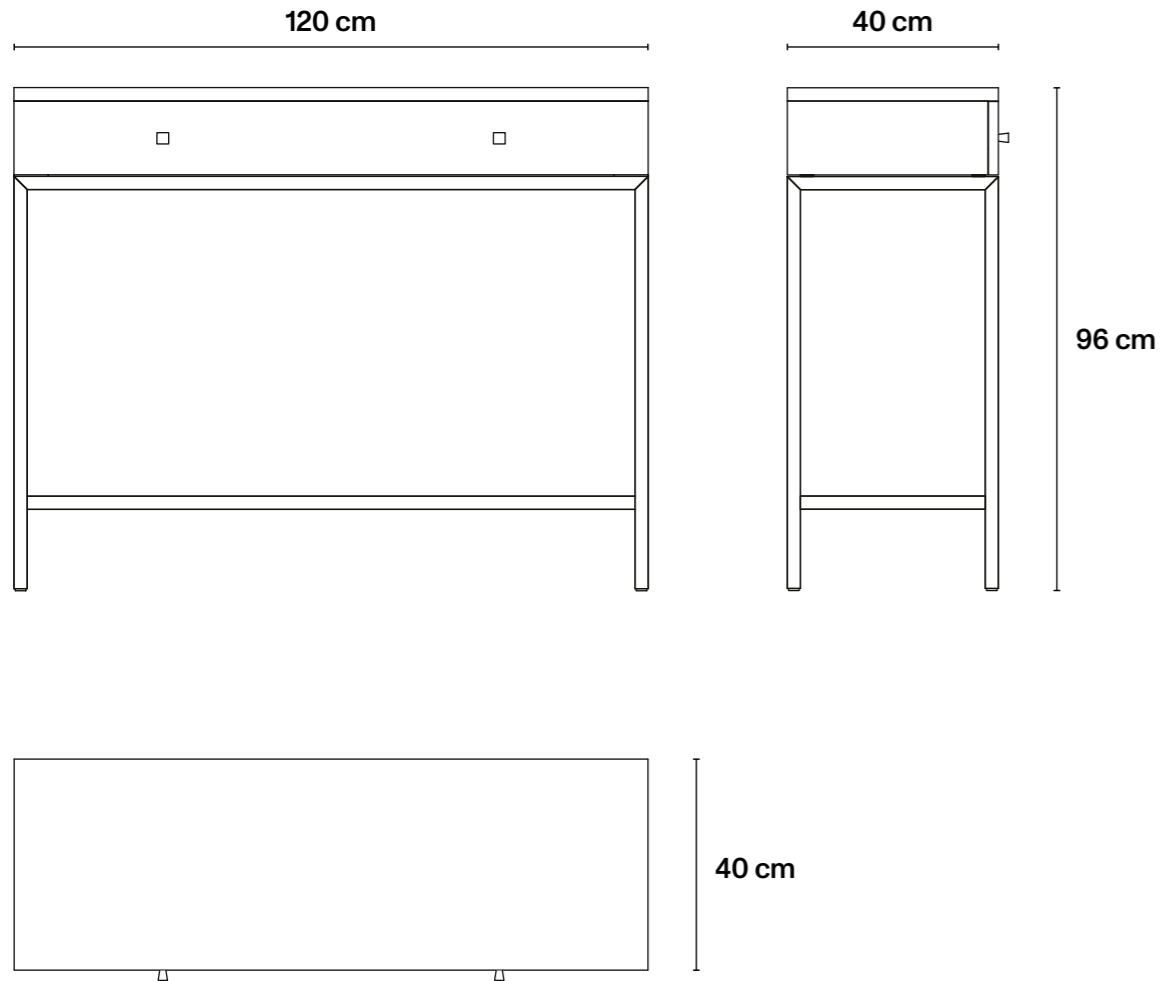

## → Technical Specifications

MDF wood, interior in mahogany-coloured beech veneer; black top and over base, black décor; background RAL 1012.

L48 cm × D30 cm × H61 cm  
L18,9 in × D11,8 in × H24 in  
Feet height 11 cm / 4,4 in

## → Technical Specifications

MDF wood, interior in mahogany-  
coloured beech veneer; décor RAL  
6020, ivory background.

L120 cm × D40 cm × H96 cm  
L47 in × D15,7 in × H37,8 in  
Drawer height 16,5 cm / 6,6 in