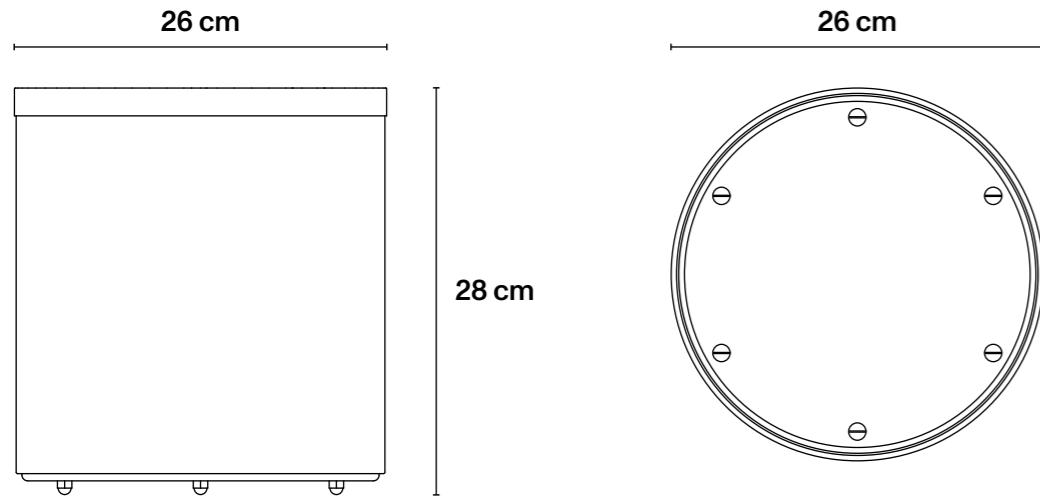

## → Technical Specifications

Brass-plated metal.

∅ 31 cm × H39 cm × D3,5 cm  
∅ 12,4 in × H15,4 in × D1,4 in  
Mirror diameter 30 cm / 11,8 in

## → Technical Specifications

Iron; vegetable silk

∅ 25,5 cm × H40,5 cm  
∅ 10 in × H15,9 in

## → Technical Specifications

Iron structure with brass details;  
décor RAL 6020, ivory background

∅ 26 cm × H28 cm  
∅ 10,2 in × H11 in

## → Technical Specifications

Iron structure with brass details; décor RAL 5008, ivory background

∅ 26 cm × H28 cm  
∅ 10,2 in × H11 in