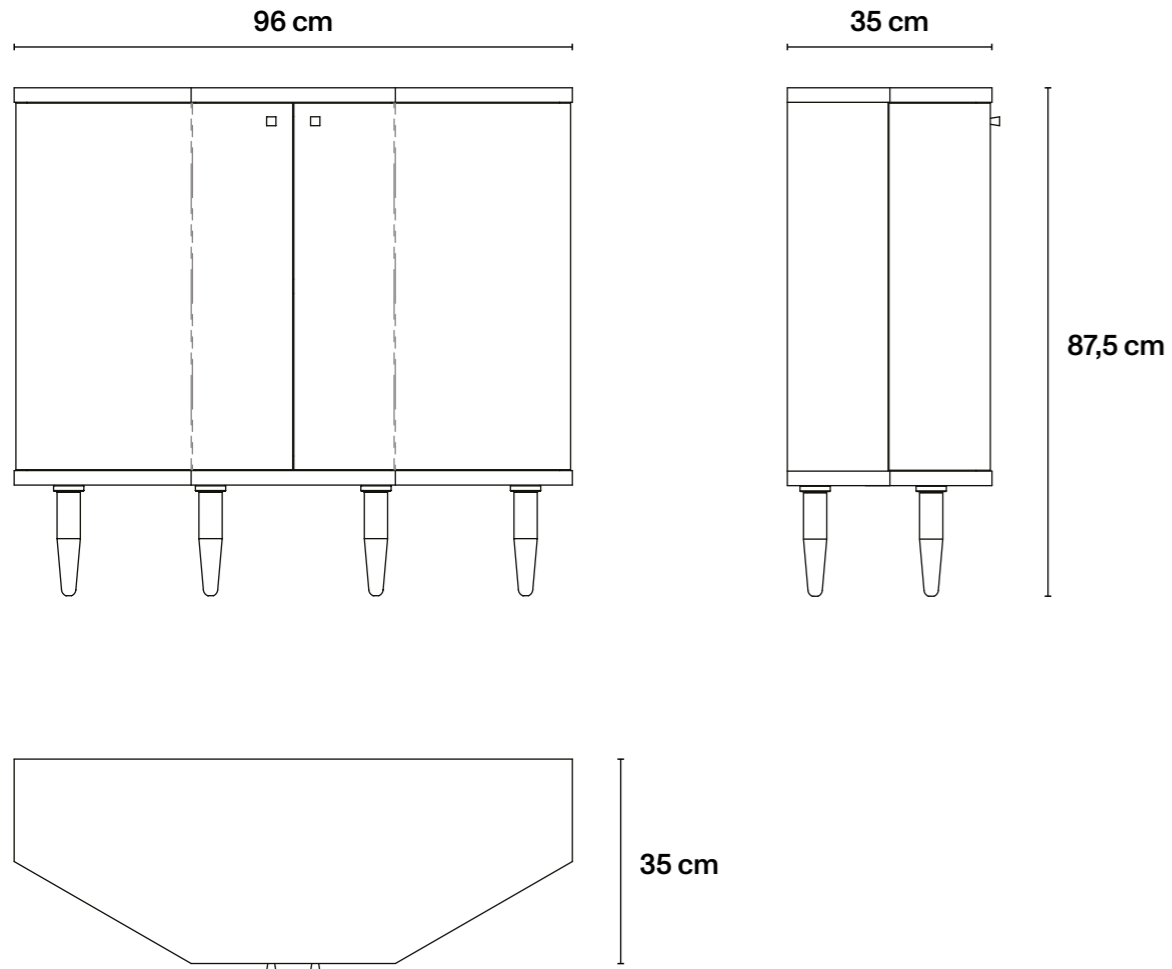

## → Technical Specifications

MDF wood, interior in mahogany-  
coloured beech veneer; black  
décor, hand painted colour details.

L96 cm × D35 cm × H79,5 cm  
L37,8 in × D13,8 in × H31,3 in  
Feet height 11 cm / 4,4 in  
Feet height 19 cm / 7,6 in

## → Technical Specifications

MDF wood, interior in mahogany-  
coloured beech veneer; black  
décor, hand painted colour details.

L96 cm × D35 cm × H87,5 cm  
L37,8 in × D13,8 in × H34,4 in  
Feet height 19 cm / 7,6 in