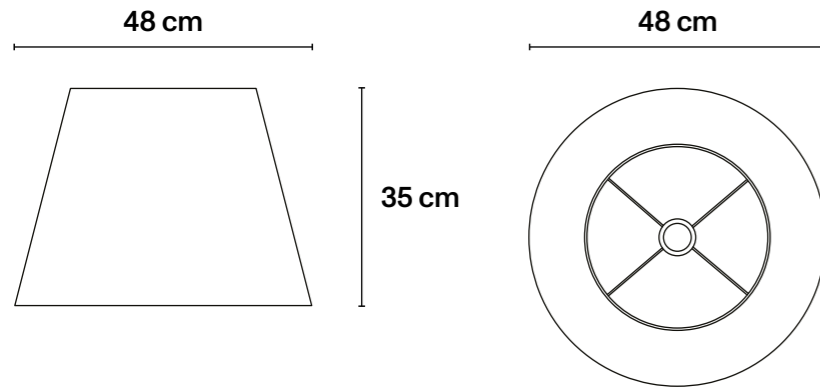

## → Technical Specifications

Iron; vegetable silk

∅ 48 cm × H35 cm  
∅ 19,9 in × H13,8 in