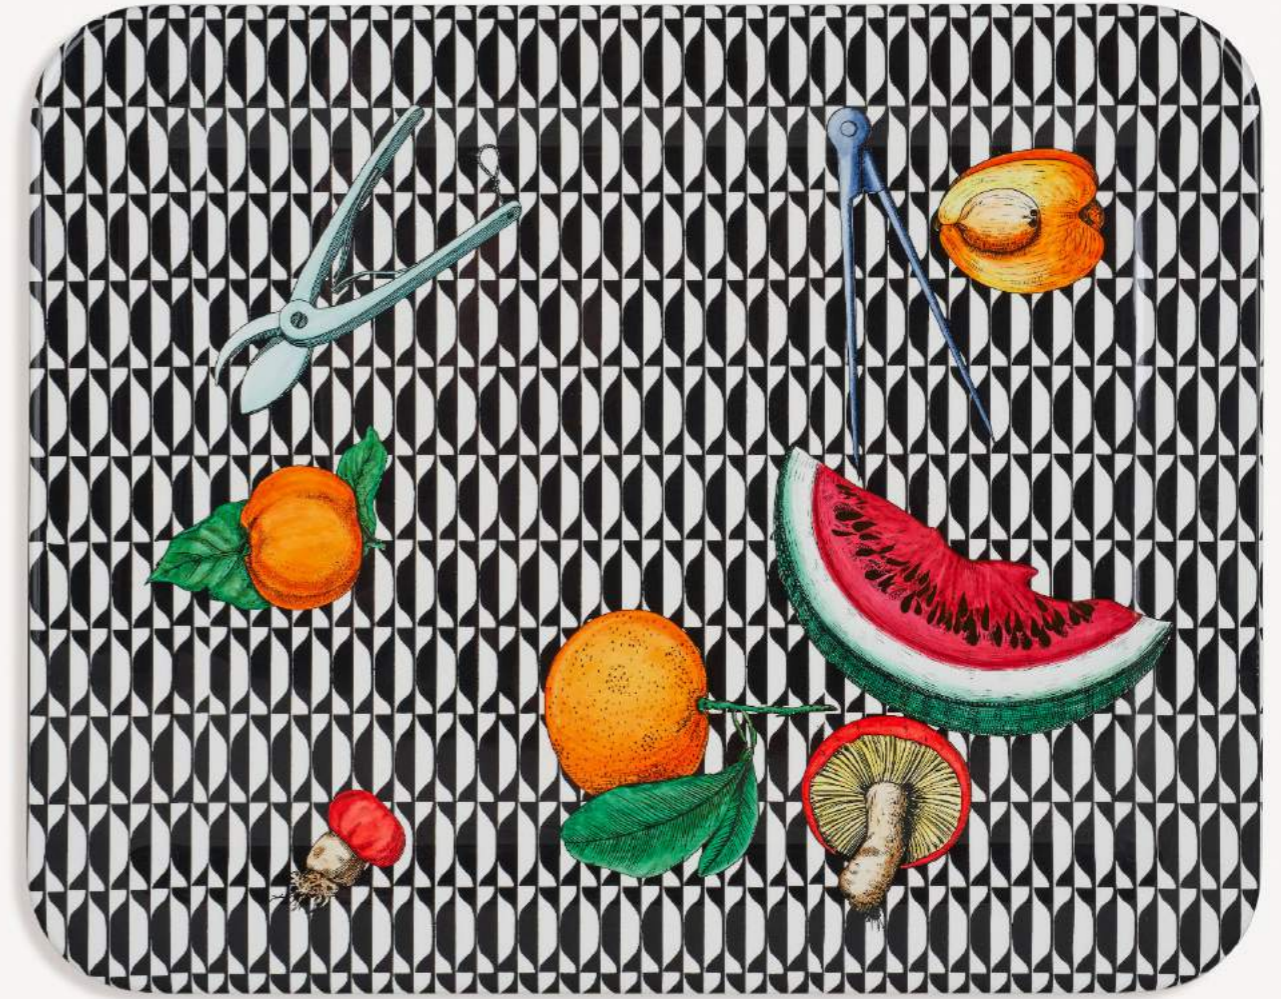

Rectangular Tray

Décor: Oggetti e frutti su geometrico
Colour / white

Code C24Y572
RRP 2.000€ / 1.980£ / 2.360$
Time to market April 2024

→ Technical Specifications

Poplar multilayered wood mahogany stained; black décor with hand painting on white background.

L60 cm × H48 cm
L24 in × H18.8 in