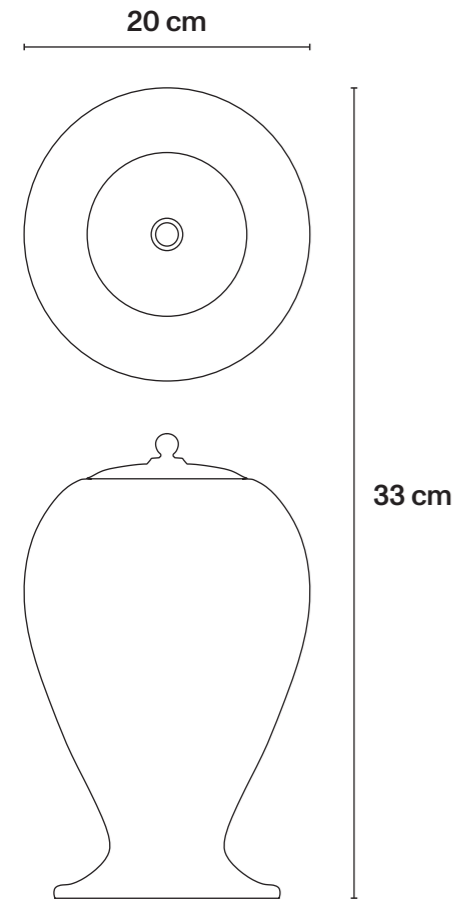

→ Technical Specifications

MDF wood, interior in mahogany
coloured beech veneer; black
décor on white background.
One central drawer. Brass legs.

L120 cm × D40 cm × H96 cm
L47 in × D15.7 in × H37.8 in
Drawer height 16,5 cm / 6.6 in

→ Technical Specifications

Hand-turned ceramic;
black décor on white.
Limited edition of 999 pieces.

ø20 cm × H33 cm
ø7.8 in × H13 in

Vase

Décor: Cocci
Black / red

Code FOR-10574
RRP 900€ / 890£ / 1.060\$
Time to market May 2024

→ Technical Specifications

Hand-turned ceramic;
black décor on red.
Limited edition of 999 pieces.

ø20 cm × H33 cm
ø7.8 in × H13 in

Vase

Décor: Viso a bocche
Black / white

Code FOR-10575
RRP 900€ / 890£ / 1.060\$
Time to market May 2024

→ Technical Specifications

Hand-turned ceramic;
black décor on white.
Limited edition of 999 pieces.

ø20 cm × H33 cm
ø7.8 in × H13 in

Vase

Décor: Pensée
Colour / white

Code FOR-10577
RRP 1.100€ / 1.090£ / 1.300\$
Time to market May 2024