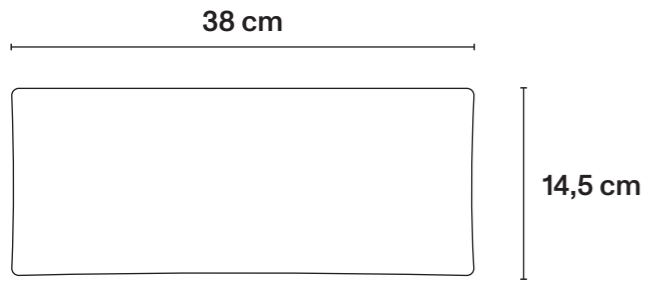

Rectangular Tray

Décor: Tema e Variazioni n.363
Black / white on porcelain

Code P42X363
RRP 350€ / 350£ / 410$
Time to market March 2024

→ Technical Specifications

Porcelain; black décor.

L38 cm × H14,5 cm
L14.9 in × H5.7 in