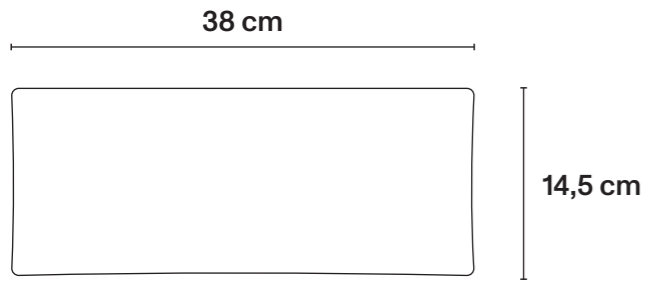

Rectangular Tray

Décor: Tema e Variazioni n.154
Black / white on porcelain

Code P42X154
RRP 350€ / 350£ / 410$
Time to market March 2024

→ Technical Specifications

Porcelain; black décor.

L38 cm × H14,5 cm
L14.9 in × H5.7 in