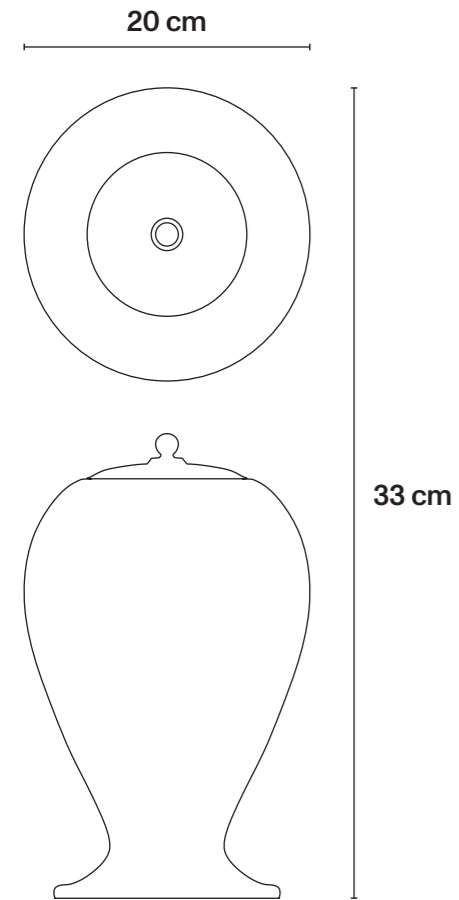

→ Technical Specifications

Hand-turned ceramic;
black décor on white.
Limited edition of 999 pieces.

ø20 cm × H33 cm
ø7.8 in × H13 in

Vase

Décor: Pensée
Colour / white

Code FOR-10577
RRP 1.100€ / 1.090£ / 1.300\$
Time to market May 2024

→ Technical Specifications

Hand-turned ceramic;
coloured décor on white.
Limited edition of 999 pieces.

ø20 cm × H33 cm
ø7.8 in × H13 in

Vase

Décor: Serratura rigato verticale
Black / red

Code FOR-10578
RRP 1.100€ / 1.090£ / 1.300\$
Time to market May 2024

→ Technical Specifications

Hand-turned ceramic;
black décor on red.
Limited edition of 999 pieces.

ø20 cm × H33 cm
ø7.8 in × H13 in

Vase

Décor: Serratura rigato verticale
Black / black

Code FOR-10579
RRP 1.100€ / 1.090£ / 1.300\$
Time to market May 2024