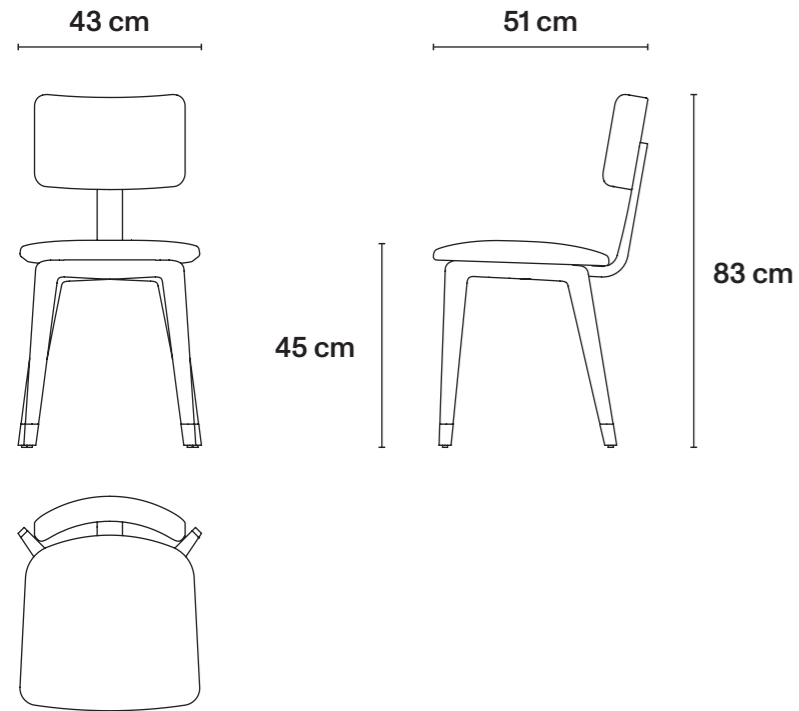

Padded chair

Décor: Malachite
Black / green
Wooden legs, chrome details

Code M66Y104-PA
RRP 1.900€ / 1.880£ / 2.240$
Time to market April 2024

→ Technical Specifications

Seat cushion padded with flexible polyurethane foam in different densities. Backrest cushion padded with polyurethane foam. Legs in solid ash wood. Brass-plated or chrome plated steel tips. Non-removable jacquard fabric.

L43 cm × D51 cm × H83 cm
L16.9 in × D20 in × H32.6 in

→ Colour variations

Green
M66Y104

Black / white
M66Y102

Gold
M66Y105

Chrome details
-PA

Brass details
-PO