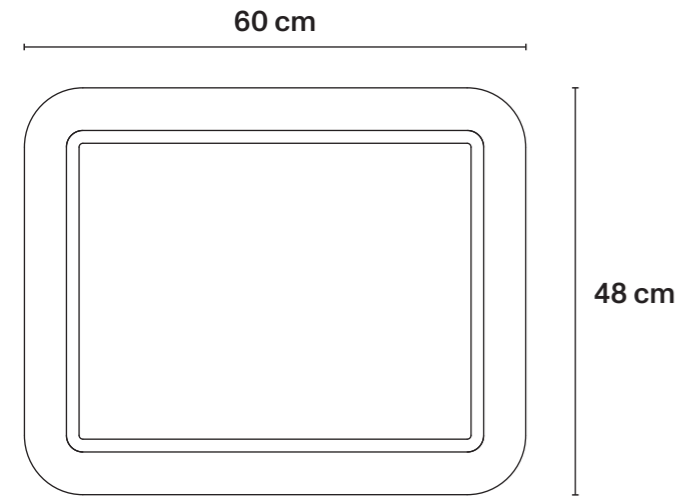

Rectangular Tray

Décor: Bottiglie Cocktail
Black / green

Code C24Y691
RRP 2.000€/1.980£/2.360$
Time to market April 2024

→ Technical Specifications

Poplar multilayered wood
mahogany stained; black décor
on green background.

L60 cm × H48 cm
L24 in × H18.8 in