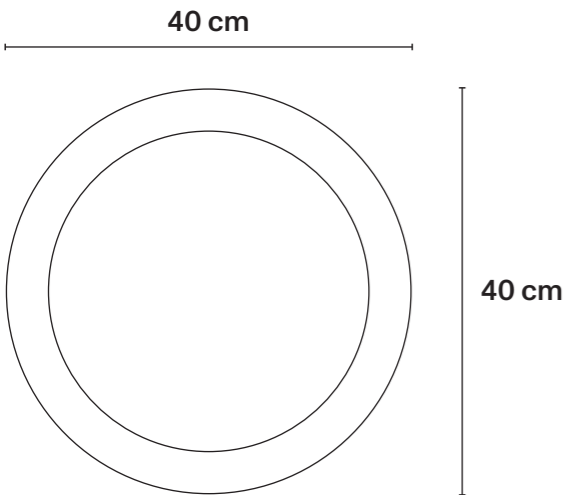

Round Tray

Décor: Prugne
Colour / black

Code C26Y168
RRP 1.000€ / 990£ / 1.180$
Time to market April 2024

→ **Technical Specifications**

Turned metal; black décor with hand painting on black background.

ø40 cm
ø16 in