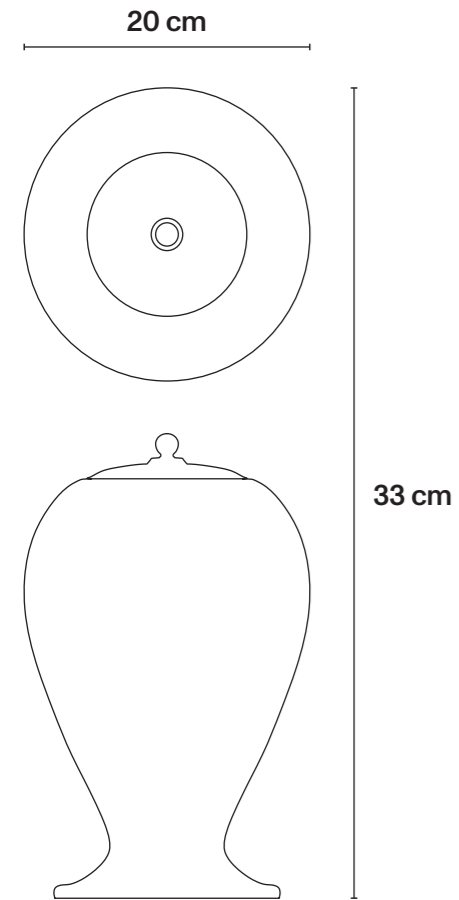

L48 cm × D30 cm × H61 cm
L18.9 in × D11.8 in × H24 in
Feet height 11 cm / 4.4 in

Console with drawer

Décor: Architettura
Black / white
Brass base

Code M40X419-BO
RRP 12.000€ / 11.880£ / 14.160\$
Time to market April 2024

→ Technical Specifications

MDF wood, interior in mahogany
coloured beech veneer; black
décor on white background.
One central drawer. Brass legs.

L120 cm × D40 cm × H96 cm
L47 in × D15.7 in × H37.8 in
Drawer height 16,5 cm / 6.6 in

→ Technical Specifications

Hand-turned ceramic;
black décor on white.
Limited edition of 999 pieces.

ø20 cm × H33 cm
ø7.8 in × H13 in

Vase

Décor: Sagome di Vasi
Black / red

Code FOR-10571
RRP 900€ / 890£ / 1.060\$
Time to market May 2024