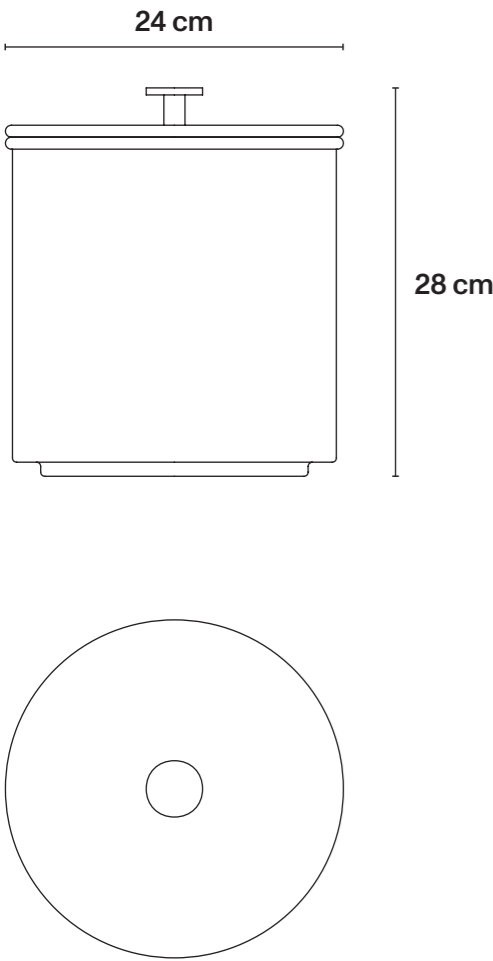

ø24 cm × H28 cm
ø9.4 in × H11 in

Ice Bucket

Décor: Ricette cocktail
Colour / ivory

Code C15Y158
RRP 1.500€ / 1.490£ / 1.770\$
Time to market April 2024

→ **Technical Specifications**

Metal bucket with polystyrene foam insert to maintain the temperature. Black and coloured hand-painted décors on ivory background. Brass-coloured metal lid.

ø24 cm × H28 cm
ø9.4 in × H11 in

Products list

Cabinets

Code B-M09Y039
RRP 60.000€
59.400€
70.820\$
Page 8

Code B-M09Y042
RRP 60.000€
59.400€
70.820\$
Page 10

Code M58Y039
RRP 40.000€
39.600€
47.210\$
Page 12