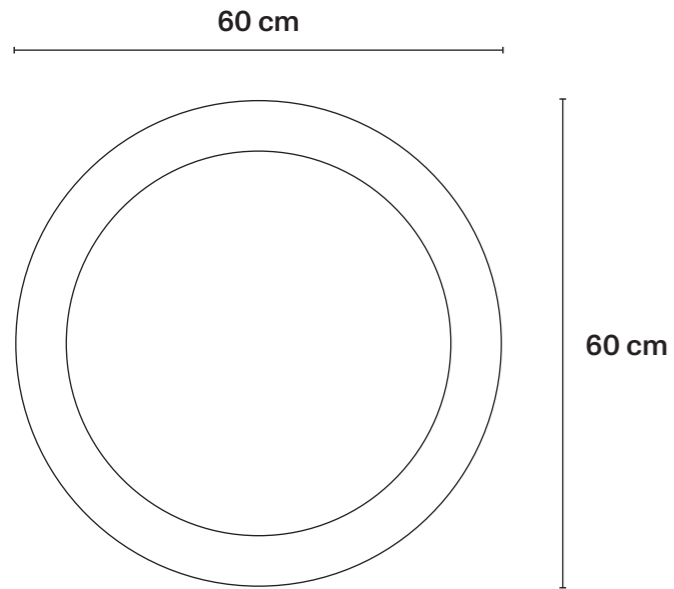

Round Tray

Décor: Tema e Variazioni n.363
Colour / black / white

Code C32Y363
RRP 1.000€ / 990£ / 1.530$
Time to market October 2024

→ Technical Specifications

Turned metal; black décor
with hand painting detail.

ø60 cm
ø24 in