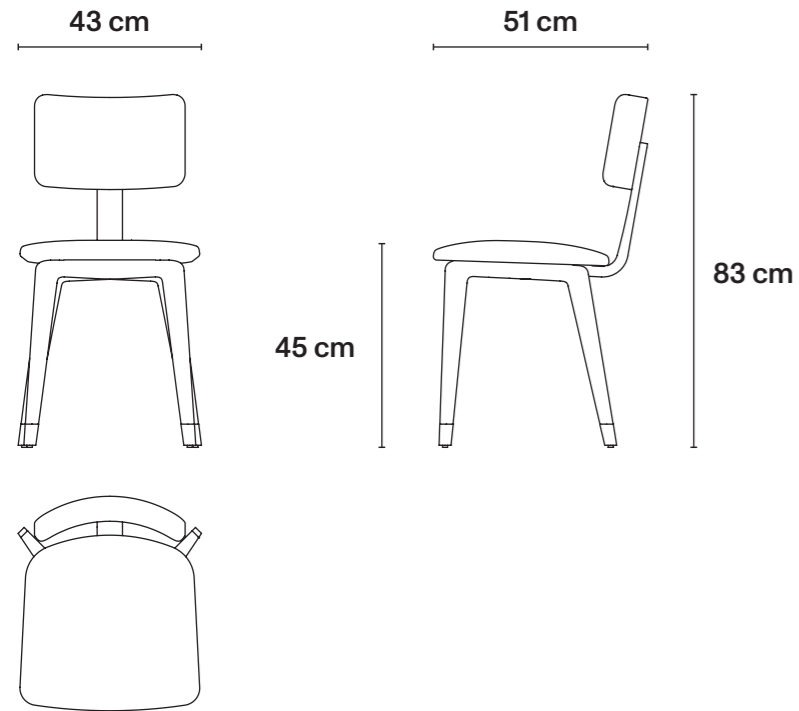

Padded chair

Décor: Bottiglie cocktail
Green/black
Wooden legs, brass details

Code M66Y691-PA
RRP 1.900€/1.880£/2.240$
Time to market April 2024

→ Technical Specifications

Seat cushion padded with flexible polyurethane foam in different densities. Backrest cushion padded with polyurethane foam. Legs in solid ash wood. Brass-plated or chrome plated steel tips. Non-removable jacquard fabric.

L43 cm × D51 cm × H83 cm
L16.9 in × D20 in × H32.6 in

→ Colour variations

Acid Green
M66Y691

Light Blue
M66Y692

Salmon
M66Y693

Chrome details
-PA

Brass details
-PO