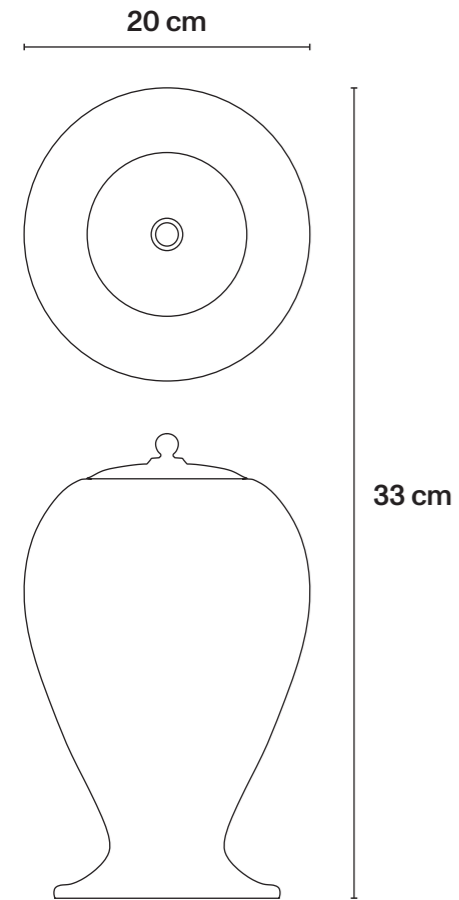

→ Technical Specifications

MDF wood, interior in mahogany
coloured beech veneer; black
décor on white background.
One central drawer. Brass legs.

L120 cm × D40 cm × H96 cm
L47 in × D15.7 in × H37.8 in
Drawer height 16,5 cm / 6.6 in

→ Technical Specifications

Hand-turned ceramic;
black décor on white.
Limited edition of 999 pieces.

ø20 cm × H33 cm
ø7.8 in × H13 in

Vase

Décor: Cocci
Black / red

Code FOR-10574
RRP 900€ / 890£ / 1.060\$
Time to market May 2024

→ Technical Specifications

Hand-turned ceramic;
black décor on red.
Limited edition of 999 pieces.

ø20 cm × H33 cm
ø7.8 in × H13 in

Vase

Décor: Viso a bocche
Black / white

Code FOR-10575
RRP 900€ / 890£ / 1.060\$
Time to market May 2024