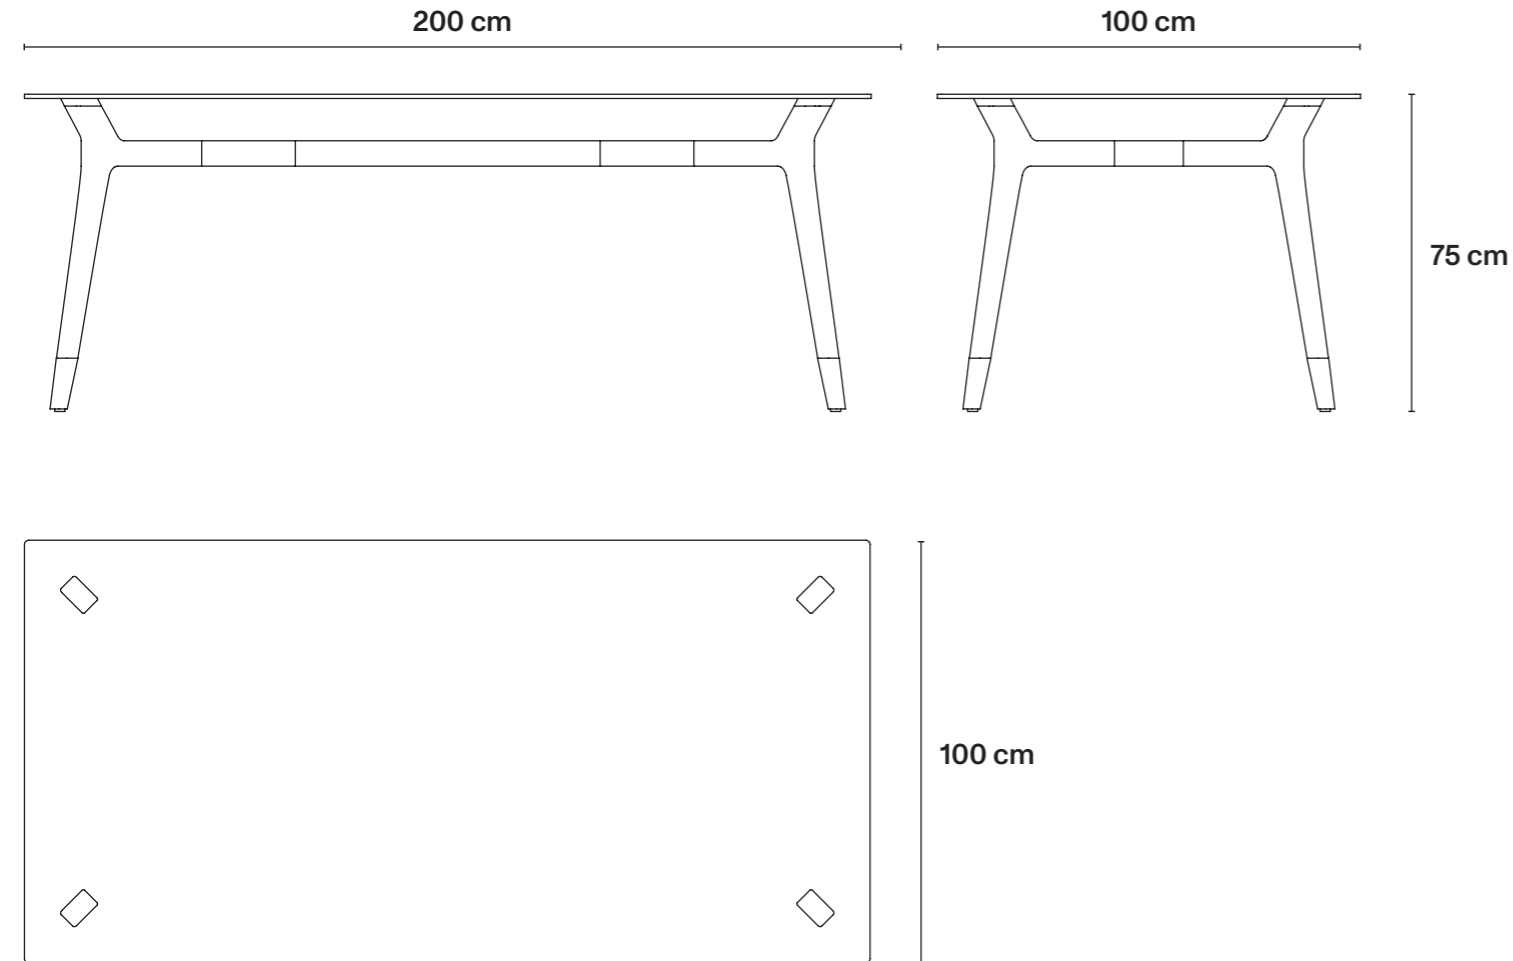

L201,5 cm × D58,5 cm × H75,5 cm
L79.3 in × D23 in × H29.7 in

201,5 cm

58,5 cm

75,5 cm

58,5 cm

I. New Collection

- Cabinets
- Tables
- Chairs
- Accessories

II. Catalogue Extension

→ Technical Specifications

Black and coloured décor on hand-sponged brown top in MDF wood. Legs in solid ash wood. Brass-plated steel tips.

L150 cm × D90 cm × H75 cm
L59 in × D35.4 in × H29.5 in

Round Table

Top in laminated tempered glass with a satin finish. Legs in solid ash wood. Stainless steel tips.

L200 cm × D100 cm × H75 cm
L78.7 in × D40 in × H29.5 in

Round Table

Décor: Oggetti sparsi con greca
Satin glass
Wooden legs, chrome details