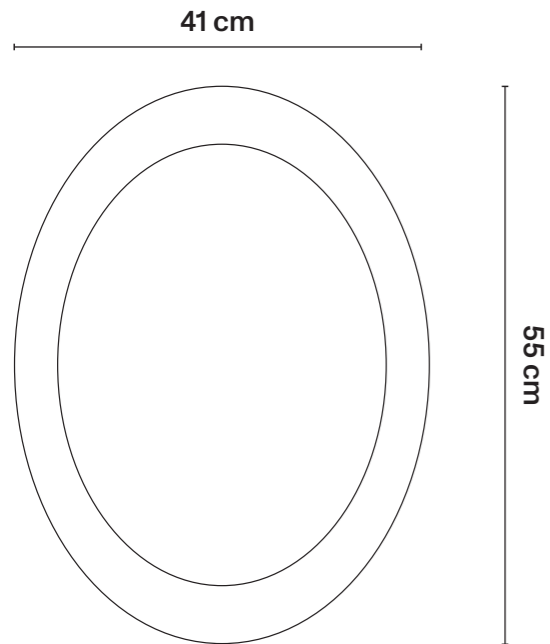

Oval Tray

Décor: Bocca
Black / white / red

Code C27Y005
RRP 1.000€ / 990£ / 1.180$
Time to market April 2024

→ Technical Specifications

Turned metal; black and coloured décor.

L41 cm × H55 cm
L16 in × H21.6 in