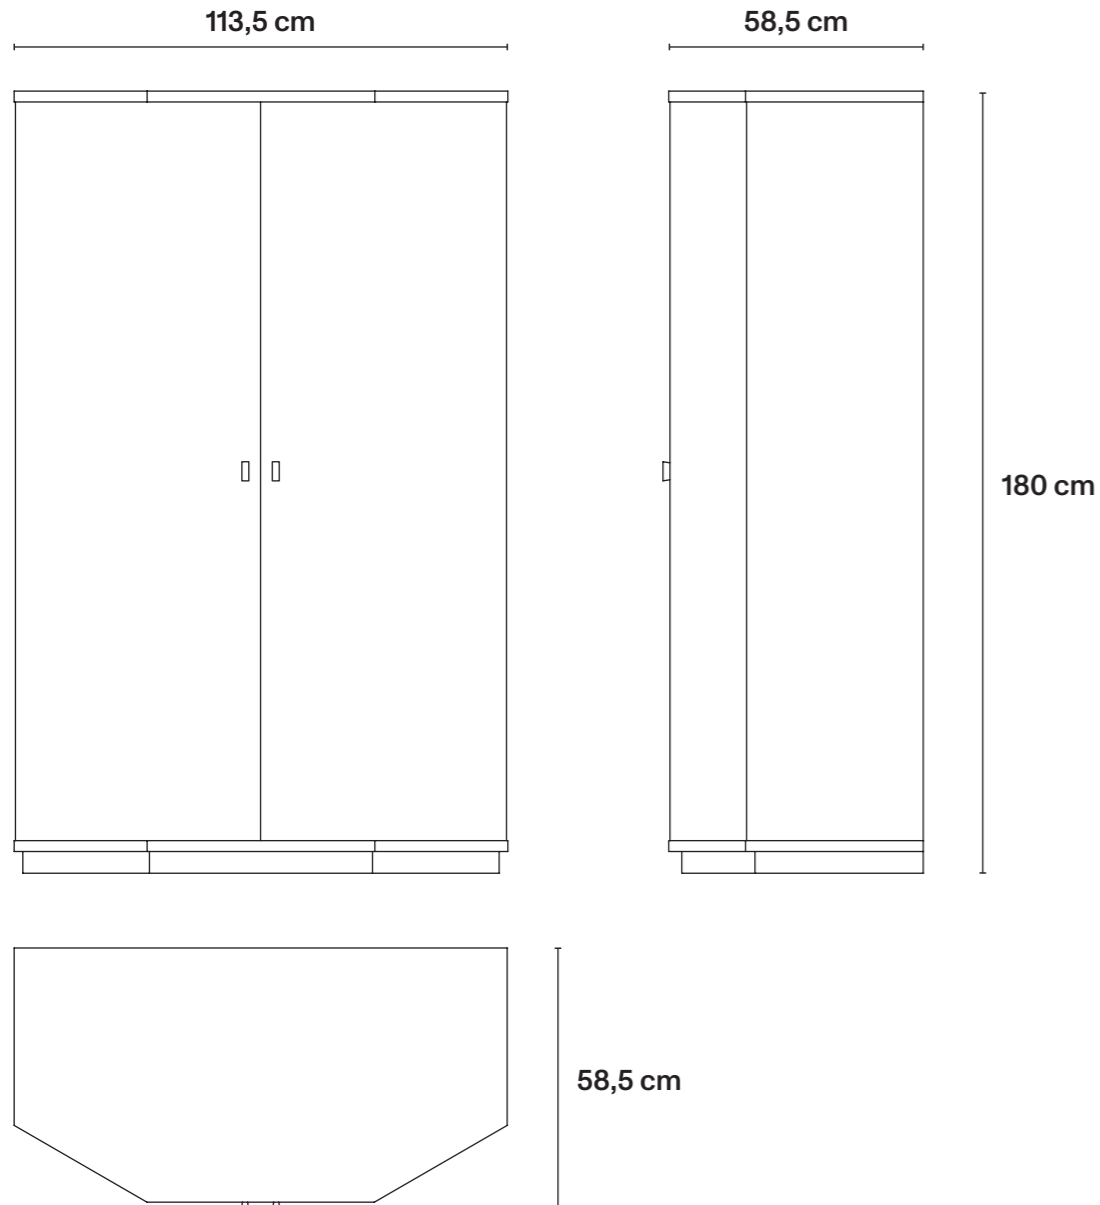

Equipped with: Central wooden shelf with brass details that can host glasses; One central drawer; Four smoked-color glass shelves with brass details on the sides; Four central bottle shelves (non pull-out); Four horizontal led profiles with a switching on and off sensor; Ribbed glass back panel.

L113,5 cm × D58,5 cm × H180 cm
L44.6 in × D23 in × H70 in

Cabinet Bar Poliedro

Décor: Vasi
Colour / ivory
Ivory base

Code B-M09Y042
RRP 60.000€ / 59.400£ / 70.820\$
Time to market April 2024

→ Technical Specifications

Structure in MDF wood. Interior in mahogany-coloured beech veneer. On the outside, black and coloured décor on ivory background. On the inside, white décor on beech veneer.

L113,5 cm × D58,5 cm × H180 cm
L44.6 in × D23 in × H70 in

L201,5 cm × D58,5 cm × H75,5 cm
L79.3 in × D23 in × H29.7 in

201,5 cm

58,5 cm

75,5 cm

58,5 cm

I. New Collection

- Cabinets
- Tables
- Chairs
- Accessories

II. Catalogue Extension