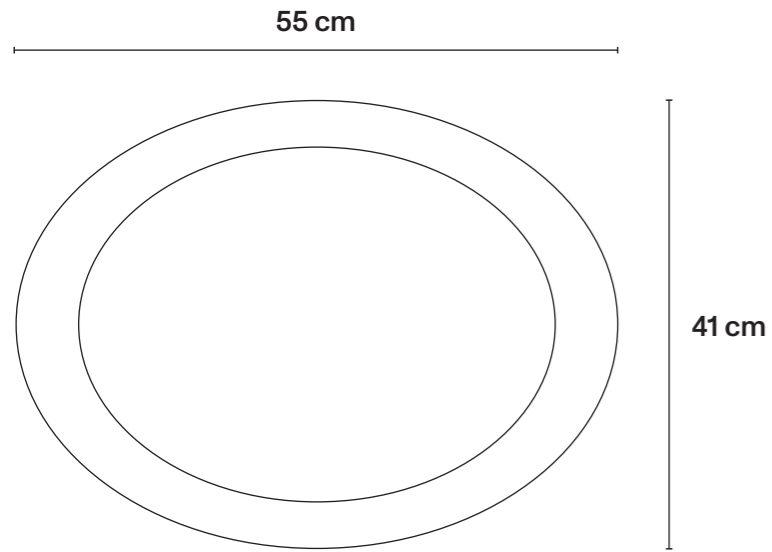

Oval Tray

Décor: Bicchieri
Colour / black

Code C27Y146
RRP 1.200€ / 1.190£ / 1.420$
Time to market April 2024

→ Technical Specifications

Turned metal; black décor with hand painting on black background.

L55 cm × H41 cm
L21.6 in × H16 in