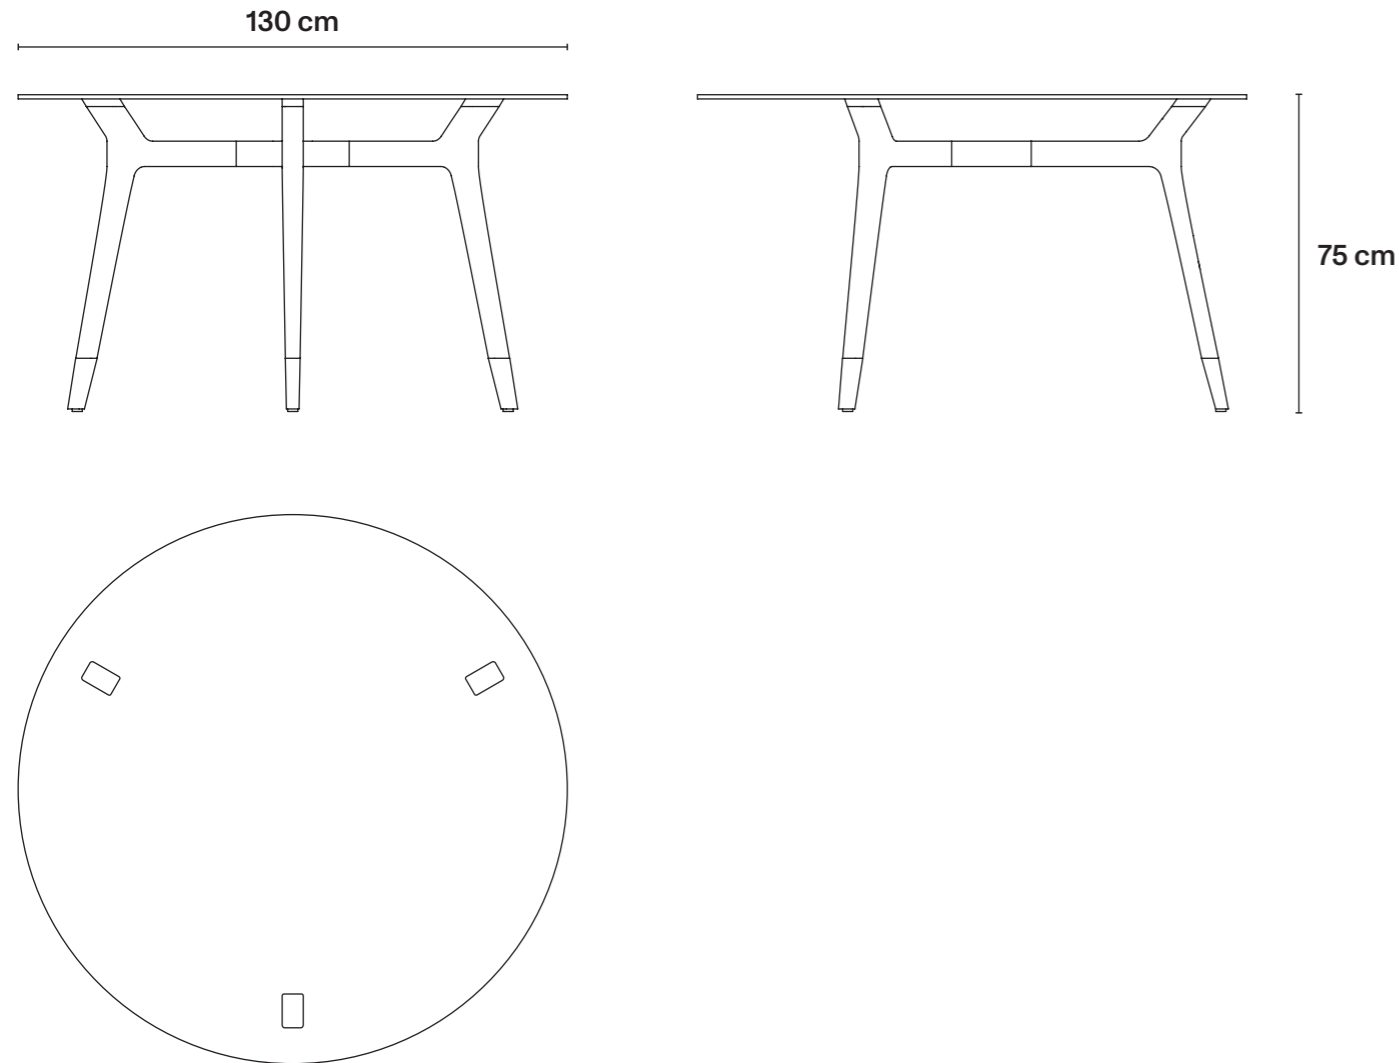

Round Table

Décor: Oggetti sparsi con greca
Satin glass
Wooden legs, chrome details

Code V-M21Y139
RRP 12.500€ / 12.380£ / 14.750$
Time to market April 2024

→ Technical Specifications

Top printed black on tempered glass with satin effect. Legs in solid ash wood. Stainless steel tips.

Ø130 cm × H75 cm
Ø51.1 in × H29.5 in