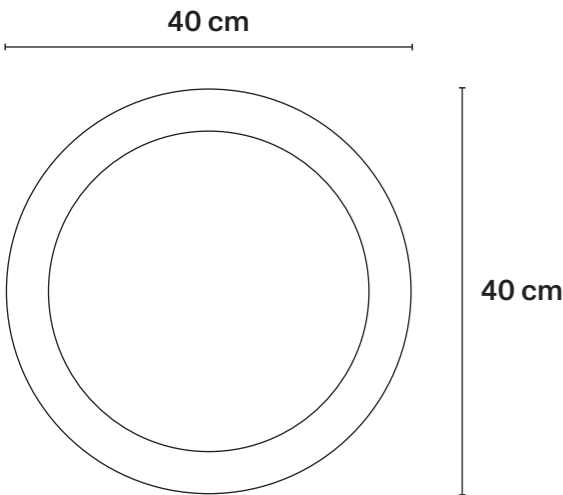

Round Tray

Décor: Tema e Variazioni n.137
Colour / black / white

Code C26Y137
RRP 700€ / 690£ / 830$
Time to market October 2024

→ **Technical Specifications**

Turned metal; black décor with hand painting detail.

ø40 cm
ø16 in