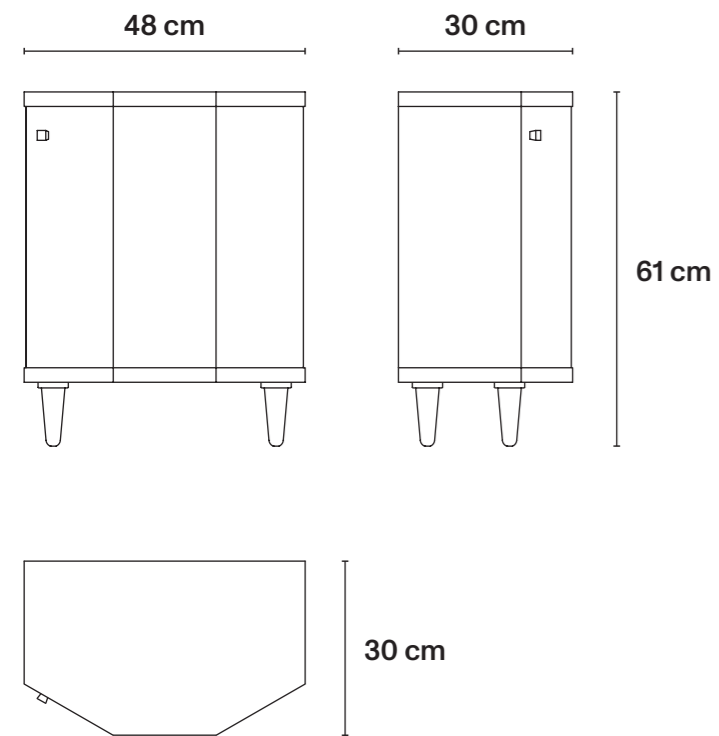

L96 cm × D35 cm × H79,5 cm
L37.8 in × D13.8 in × H31.3 in
Feet height 11 cm / 4.4 in

Polyhedric Night Stand

Décor: Kiss
Black / white
Brass feet

Code M48Y005-PO
RRP 8.500€ / 8.420£ / 10.030\$
Time to market April 2024

→ Technical Specifications

MDF wood, interior in mahogany coloured beech veneer; black décor with hand painting on white background. Brass feet. The night stand hosts a removable shelf.

L48 cm × D30 cm × H61 cm
L18.9 in × D11.8 in × H24 in
Feet height 11 cm / 4.4 in