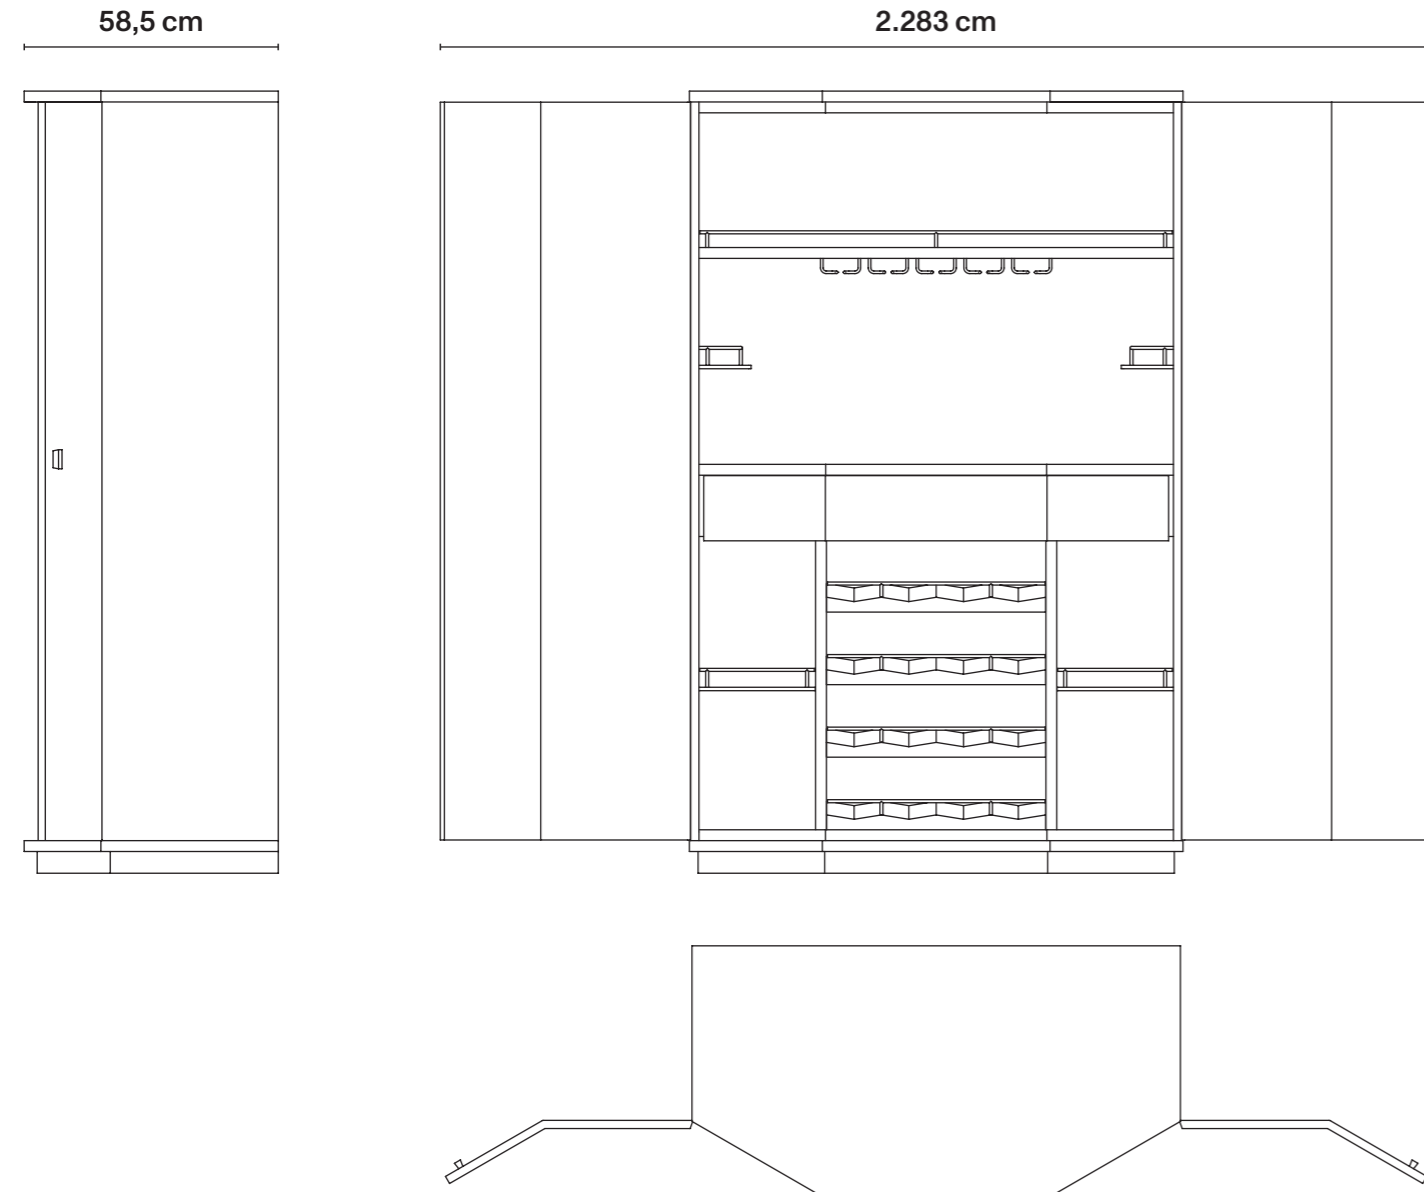

L113,5 cm × D58,5 cm × H180 cm
L44.6 in × D23 in × H70 in

Cabinet Bar Poliedro

Décor: Vasi
Colour / black
Black base

Code B-M09Y039
RRP 60.000€ / 59.400£ / 70.820\$
Time to market April 2024

→ Technical Specifications

Equipped with: Central wooden shelf with brass details that can host glasses; One central drawer; Four smoked-color glass shelves with brass details on the sides; Four central bottle shelves (non pull-out); Four horizontal led profiles with a switching on and off sensor; Ribbed glass back panel.

L113,5 cm × D58,5 cm × H180 cm
L44.6 in × D23 in × H70 in

Cabinet Bar Poliedro

Décor: Vasi
Colour / ivory
Ivory base

Code B-M09Y042
RRP 60.000€ / 59.400£ / 70.820\$
Time to market April 2024

→ Technical Specifications

Structure in MDF wood. Interior in mahogany-coloured beech veneer. On the outside, black and coloured décor on ivory background. On the inside, white décor on beech veneer.

L113,5 cm × D58,5 cm × H180 cm
L44.6 in × D23 in × H70 in