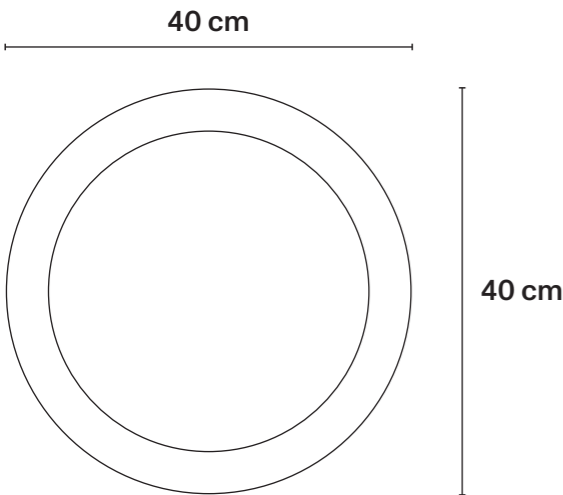

Round Tray

Décor: Fette d'arancia
Colour / red

Code C26Y204
RRP 1.000€ / 990£ / 1.180$
Time to market April 2024

→ **Technical Specifications**

Turned metal; black décor with hand painting on red background.

ø40 cm
ø16 in