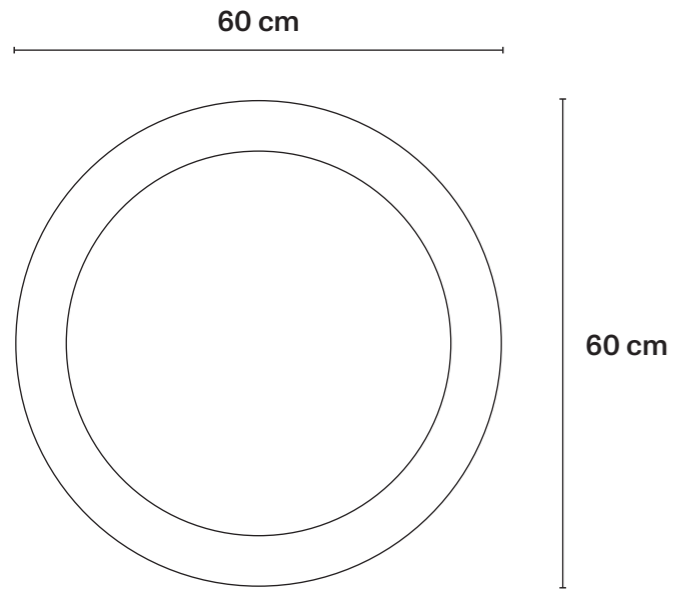

Round Tray

Décor: Tema e Variazioni n.137
Colour / black / white

Code C32Y137
RRP 1.000€ / 990£ / 1.530$
Time to market October 2024

→ Technical Specifications

Turned metal; black décor with hand painting detail.

ø60 cm
ø24 in