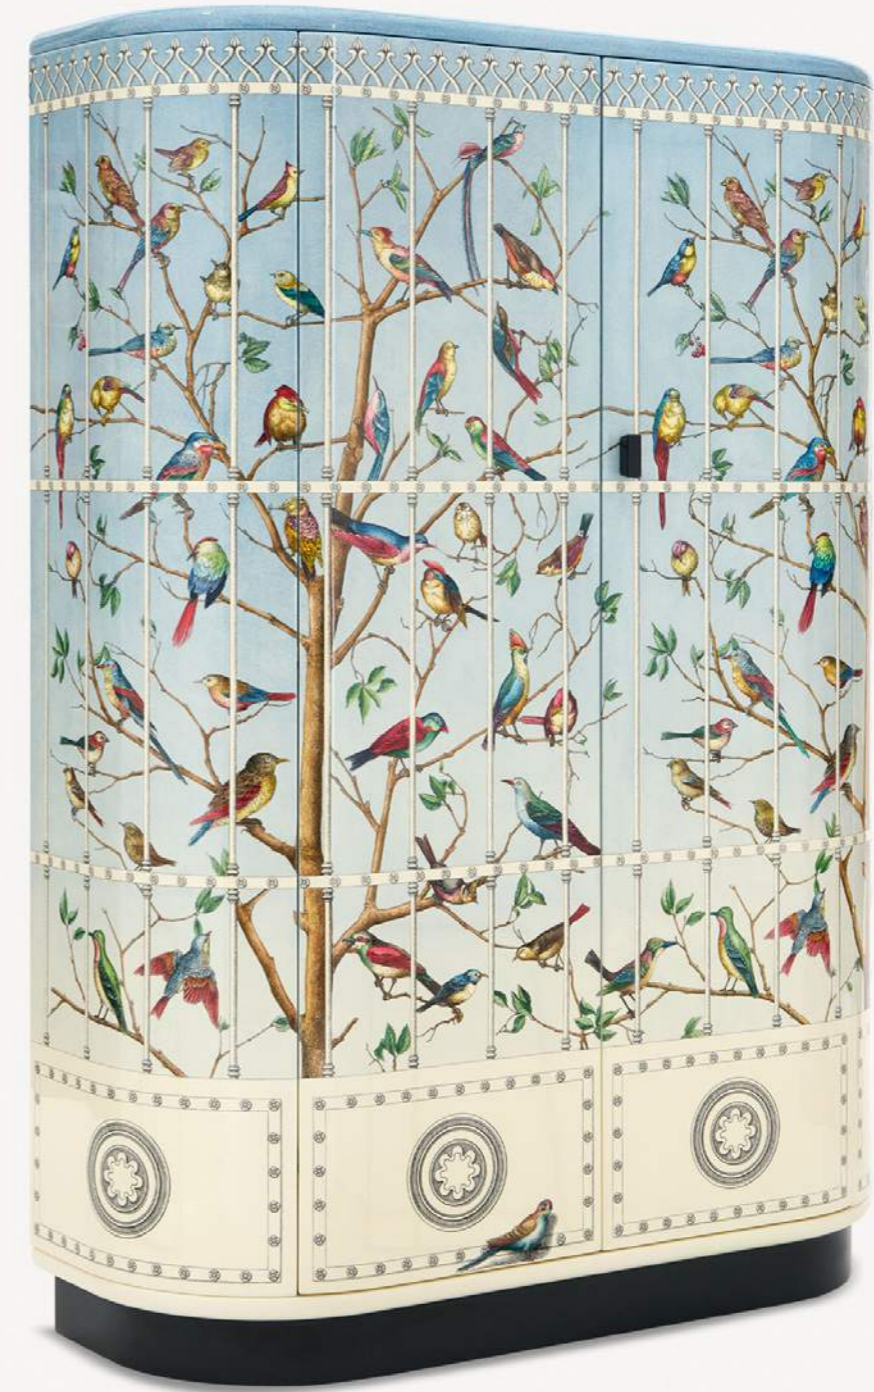

Curved Cabinet

Décor: Uccelli
Colour / ivory

Code M09Y024
RRP 17.000€ / 16.830£ / 20.070$
Time to market April 2024

→ Technical Specifications

Structure in MDF wood. Interior in mahogany-coloured beech veneer. Black and coloured décors with handpaintings on ivory background. The cabinet hosts three shelves that are removable and adjustable in height.

L92 cm × D33 cm × H130 cm
L36.2 in × D12.9 in × H51.1 in