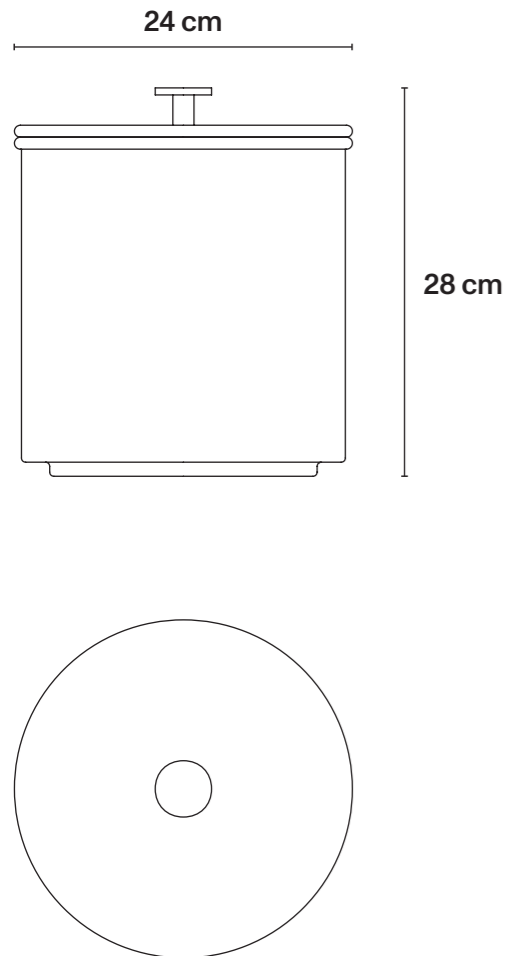

Ice Bucket

Décor: Ricette cocktail
White / red

Code C15Y156
RRP 1.500€ / 1.490£ / 1.770$
Time to market April 2024

→ Technical Specifications

Metal bucket with polystyrene foam insert to maintain the temperature. White décors on red background. Brass-coloured metal lid.

ø24 cm × H28 cm
ø9.4 in × H11 in