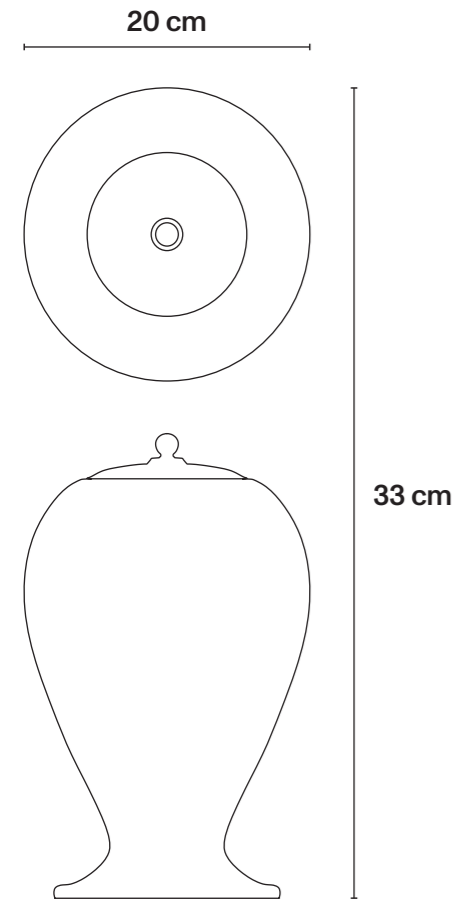

Vase

Décor: Cocci
Black / white

Code FOR-10573
RRP 900€ / 890£ / 1.060$
Time to market May 2024

→ Technical Specifications

Hand-turned ceramic;
black décor on white.
Limited edition of 999 pieces.

ø20 cm × H33 cm
ø7.8 in × H13 in