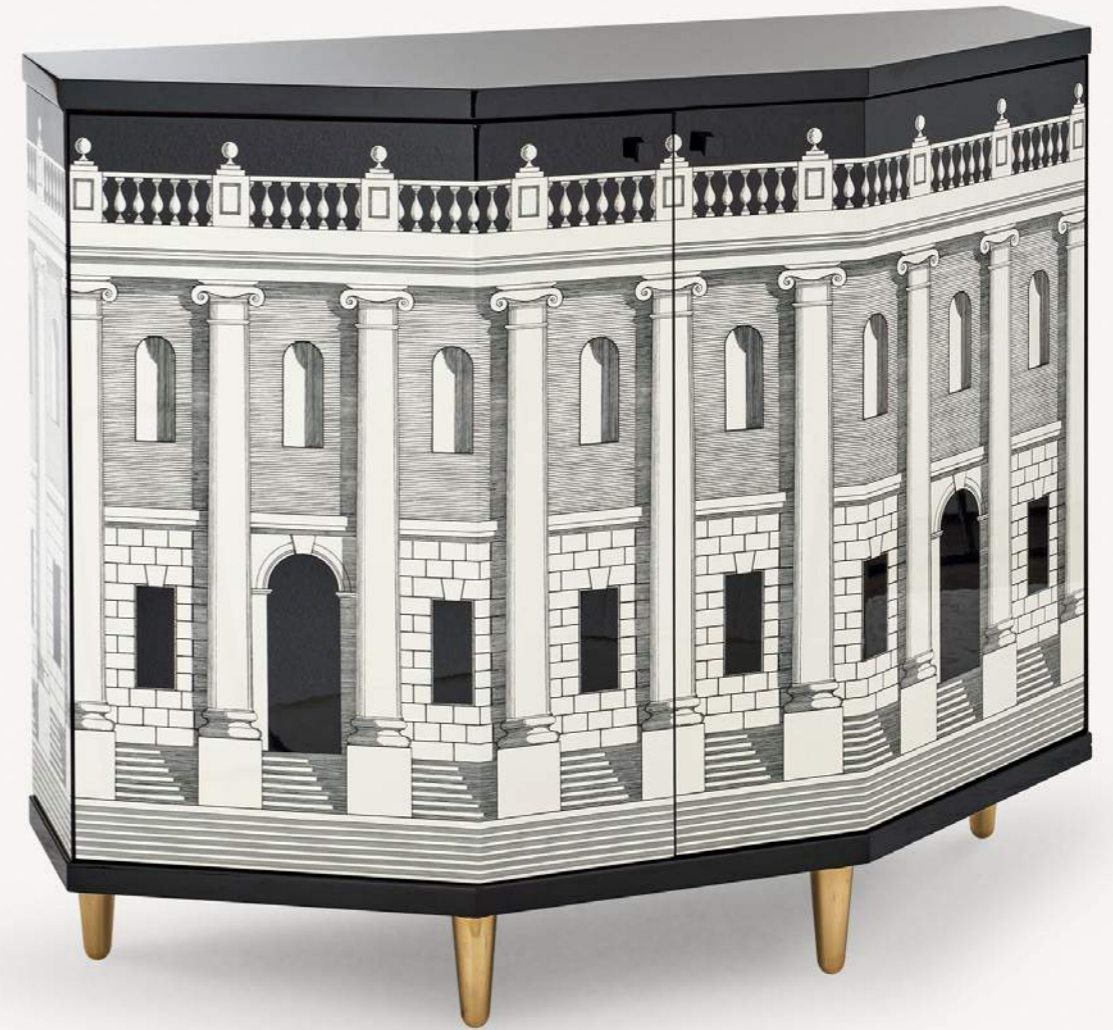

Polyhedric small cabinet

Décor: Casa con colonne
Black / white
Brass feet

Code M38X005-PO
RRP 12.000€ / 11.880£ / 14.160$
Time to market April 2024

→ Technical Specifications

MDF wood, interior in mahogany coloured beech veneer; black décor on white background. Brass feet. The cabinet hosts one shelf that is removable and adjustable in height.

L96 cm × D35 cm × H79,5 cm
L37.8 in × D13.8 in × H31.3 in
Feet height 11 cm / 4.4 in