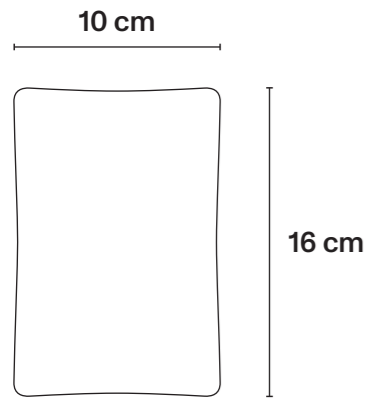

→ Technical Specifications

Porcelain; black décor.

ø13 cm × H3,5 cm
ø5 in × H1.3 in

13 cm

Rectangular Ashtray

Décor: Tema e Variazioni n.154
Black / white on porcelain

Code P37X154
RRP 145€ / 140£ / 170\$
Time to market March 2024

→ Technical Specifications

Porcelain; black décor.

L10 cm × H16 cm
L4 in × H6 in

Rectangular Ashtray

Décor: Tema e Variazioni n.363
Black / white on porcelain

Code P37X363
RRP 145€ / 140£ / 170\$
Time to market March 2024

→ Technical Specifications

Porcelain; black décor.

L10 cm × H16 cm
L4 in × H6 in

Rectangular Ashtray

Décor: Tema e Variazioni n.137
Black / white on porcelain

Code P37X137
RRP 145€ / 140£ / 170\$
Time to market March 2024

→ Technical Specifications

Porcelain; black décor.

L10 cm × H16 cm
L4 in × H6 in

Rectangular Tray

Décor: Tema e Variazioni n.154
Black / white on porcelain

Code P42X154
RRP 350€ / 350£ / 410\$
Time to market March 2024