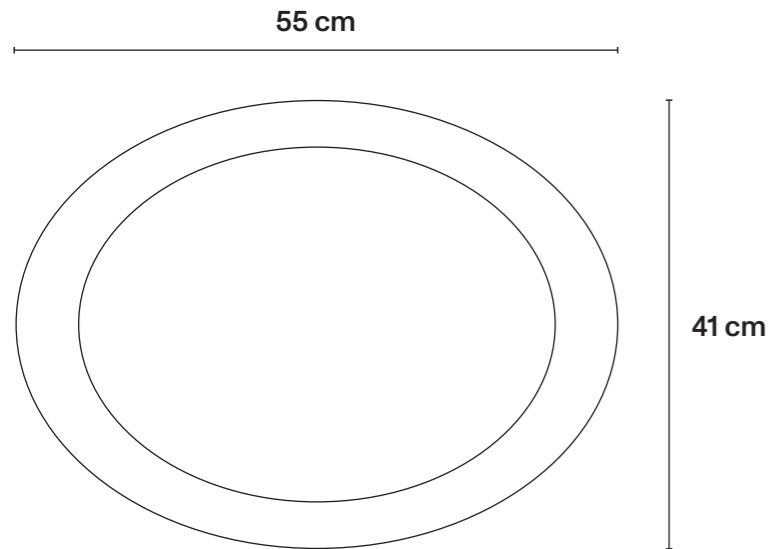

L55 cm × H41 cm
L21.6 in × H16 in

Oval Tray

Décor: Bicchieri
Colour / black

Code C27Y146
RRP 1.200€ / 1.190£ / 1.420\$
Time to market April 2024

→ Technical Specifications

Turned metal; black décor with hand painting on black background.