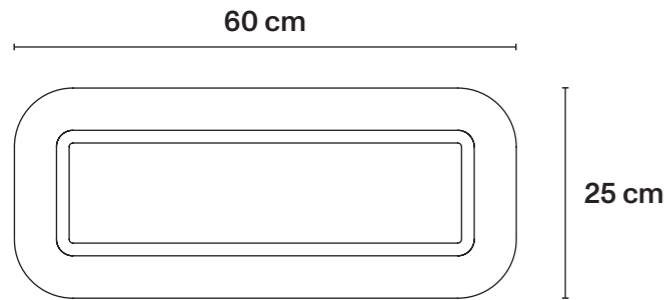

Rectangular Tray

Décor: Verdura
Colour / black

Code C21Y573
RRP 1.300€/1.290£/1.530$
Time to market April 2024

→ Technical Specifications

Poplar multilayered wood
mahogany stained; black décor
with hand painting on black
background.

L60 cm × H25 cm
L24 in × H9.8 in