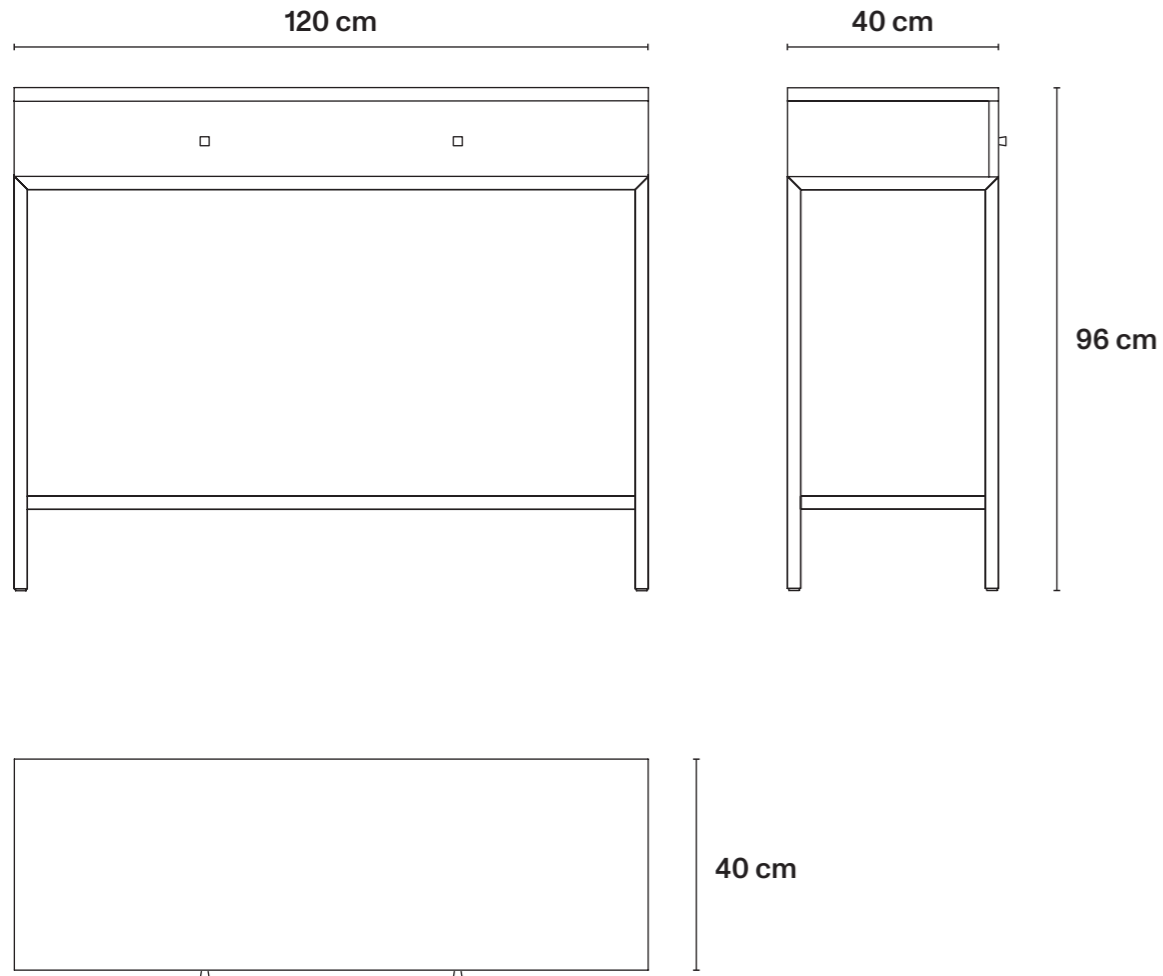

Console with drawer

Décor: Kiss
Black / white
Black base

Code M40Y005-BN
RRP 12.000€ / 11.880£ / 14.160$
Time to market April 2024

→ Technical Specifications

MDF wood, interior in mahogany
coloured beech veneer; black
décor with hand painting on white
background. One central drawer.
Metal legs.

L120 cm × D40 cm × H96 cm
L47 in × D15.7 in × H37.8 in
Drawer height 16,5 cm / 6.6 in