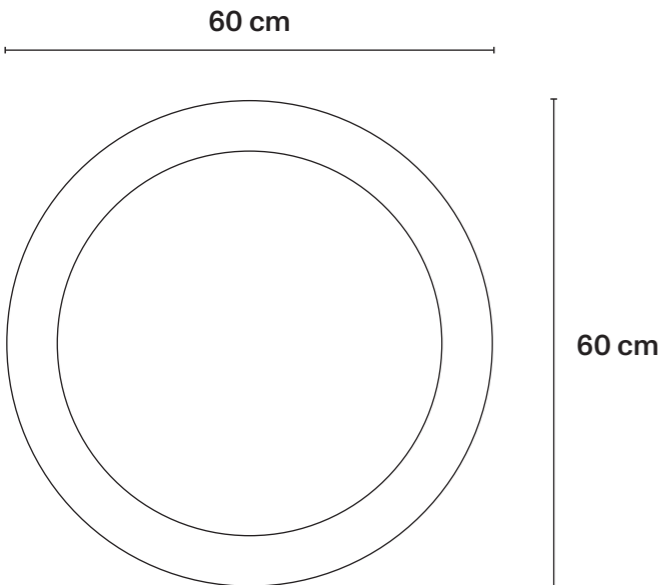

Round Tray

Décor: Giostra di frutta
Colour / ivory

Code C32Y068
RRP 1.300€/1.290£/1.530$
Time to market April 2024

→ **Technical Specifications**

Turned metal; black décor with hand painting on ivory background.

ø60 cm
ø24 in