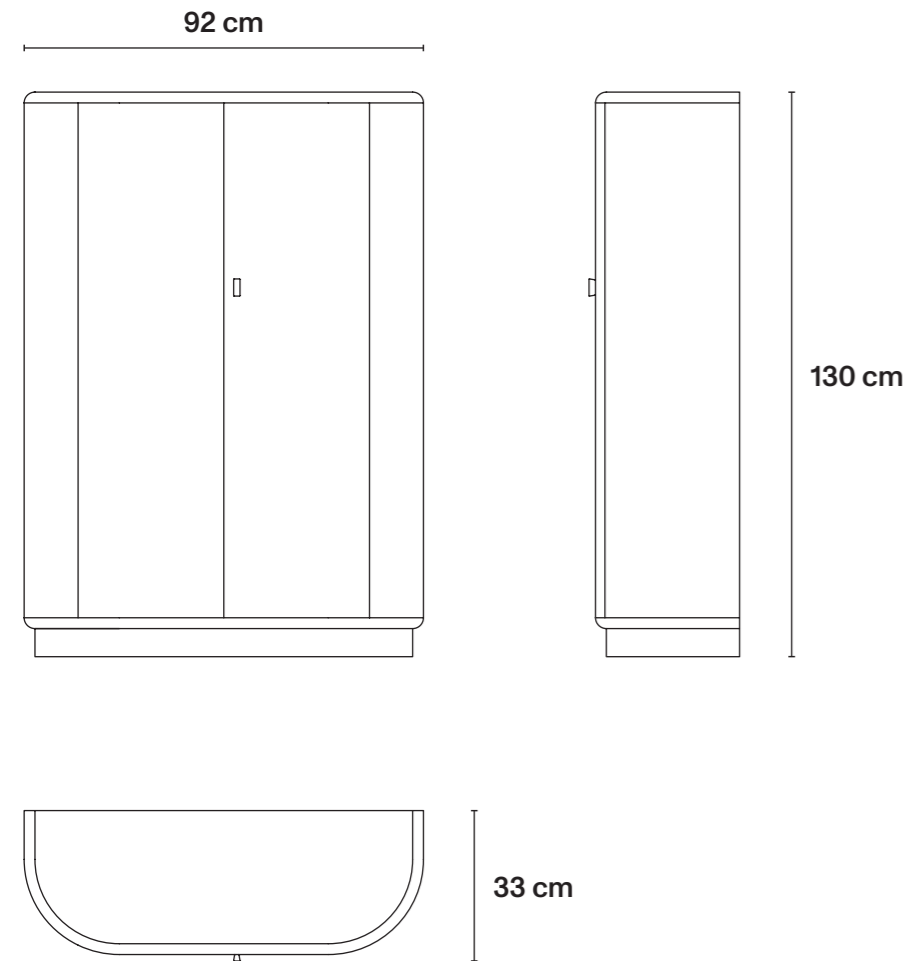

L92 cm × D33 cm × H130 cm
L36.2 in × D12.9 in × H51.1 in

Curved Cabinet

Décor: Uccelli
Colour / ivory

Code M09Y024
RRP 17.000€ / 16.830£ / 20.070\$
Time to market April 2024

→ Technical Specifications

Structure in MDF wood. Interior in mahogany-coloured beech veneer. Black and coloured décors with handpaintings on ivory background. The cabinet hosts three shelves that are removable and adjustable in height.

L92 cm × D33 cm × H130 cm
L36.2 in × D12.9 in × H51.1 in

Curved Cabinet

Décor: Giardino Settecentesco
Green/ivory

Code M09Y128
RRP 17.000€ / 16.830£ / 20.070\$
Time to market April 2024

→ Technical Specifications

Structure in MDF wood. Interior in mahogany-coloured beech veneer. Equipped with three removable and adjustable shelves. Green top, base and decoration (RAL 5008) on ivory background.

L92 cm × D33 cm × H130 cm
L36.2 in × D12.9 in × H51.1 in