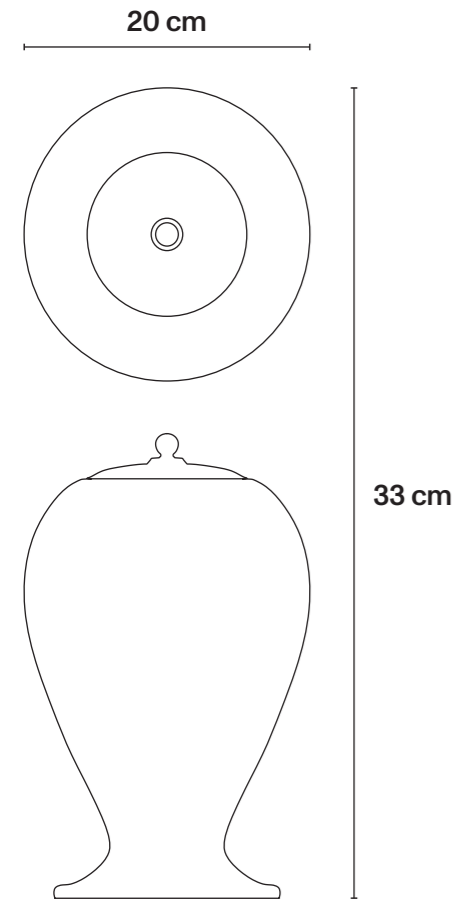

→ Technical Specifications

MDF wood, interior in mahogany
coloured beech veneer; black
décor on white background.
One central drawer. Brass legs.

L120 cm × D40 cm × H96 cm
L47 in × D15.7 in × H37.8 in
Drawer height 16,5 cm / 6.6 in

→ Technical Specifications

Hand-turned ceramic;
black décor on red.
Limited edition of 999 pieces.

ø20 cm × H33 cm
ø7.8 in × H13 in

Vase

Décor: Viso a bocche
Black / white

Code FOR-10575
RRP 900€ / 890£ / 1.060\$
Time to market May 2024

→ Technical Specifications

Hand-turned ceramic;
black décor on white.
Limited edition of 999 pieces.

ø20 cm × H33 cm
ø7.8 in × H13 in

Vase

Décor: Pensée
Colour / white

Code FOR-10577
RRP 1.100€ / 1.090£ / 1.300\$
Time to market May 2024

→ Technical Specifications

Hand-turned ceramic;
coloured décor on white.
Limited edition of 999 pieces.

ø20 cm × H33 cm
ø7.8 in × H13 in

Vase

Décor: Serratura rigato verticale
Black / red

Code FOR-10578
RRP 1.100€ / 1.090£ / 1.300\$
Time to market May 2024