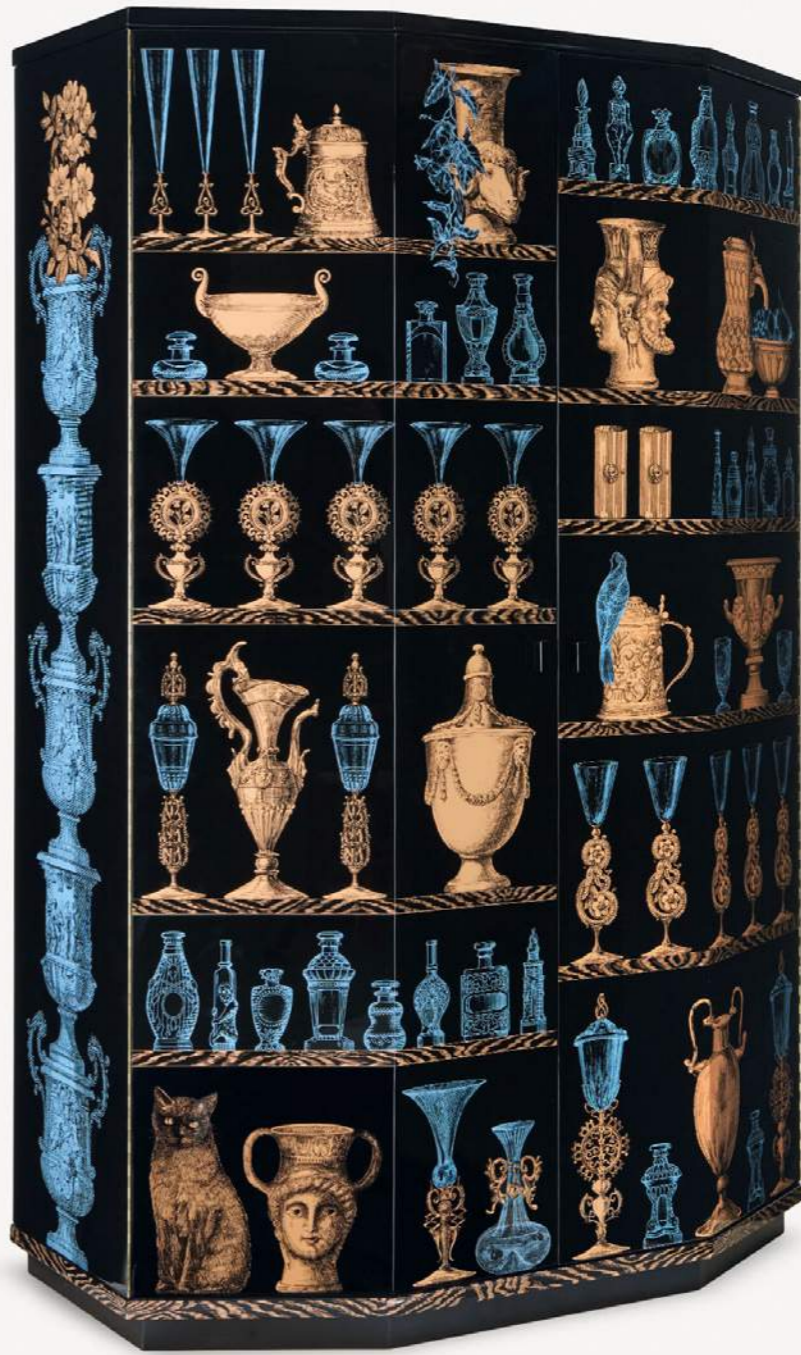

Cabinet Bar Poliedro

Décor: Vasi
Colour / black
Black base

Code B-M09Y039
RRP 60.000€ / 59.400£ / 70.820$
Time to market April 2024

→ **Technical Specifications**

Structure in MDF wood. Interior in mahogany-coloured beech veneer. On the outside, black and coloured décor on black background. On the inside, white décor on beech veneer.

L113,5 cm × D58,5 cm × H180 cm
L44.6 in × D23 in × H70 in