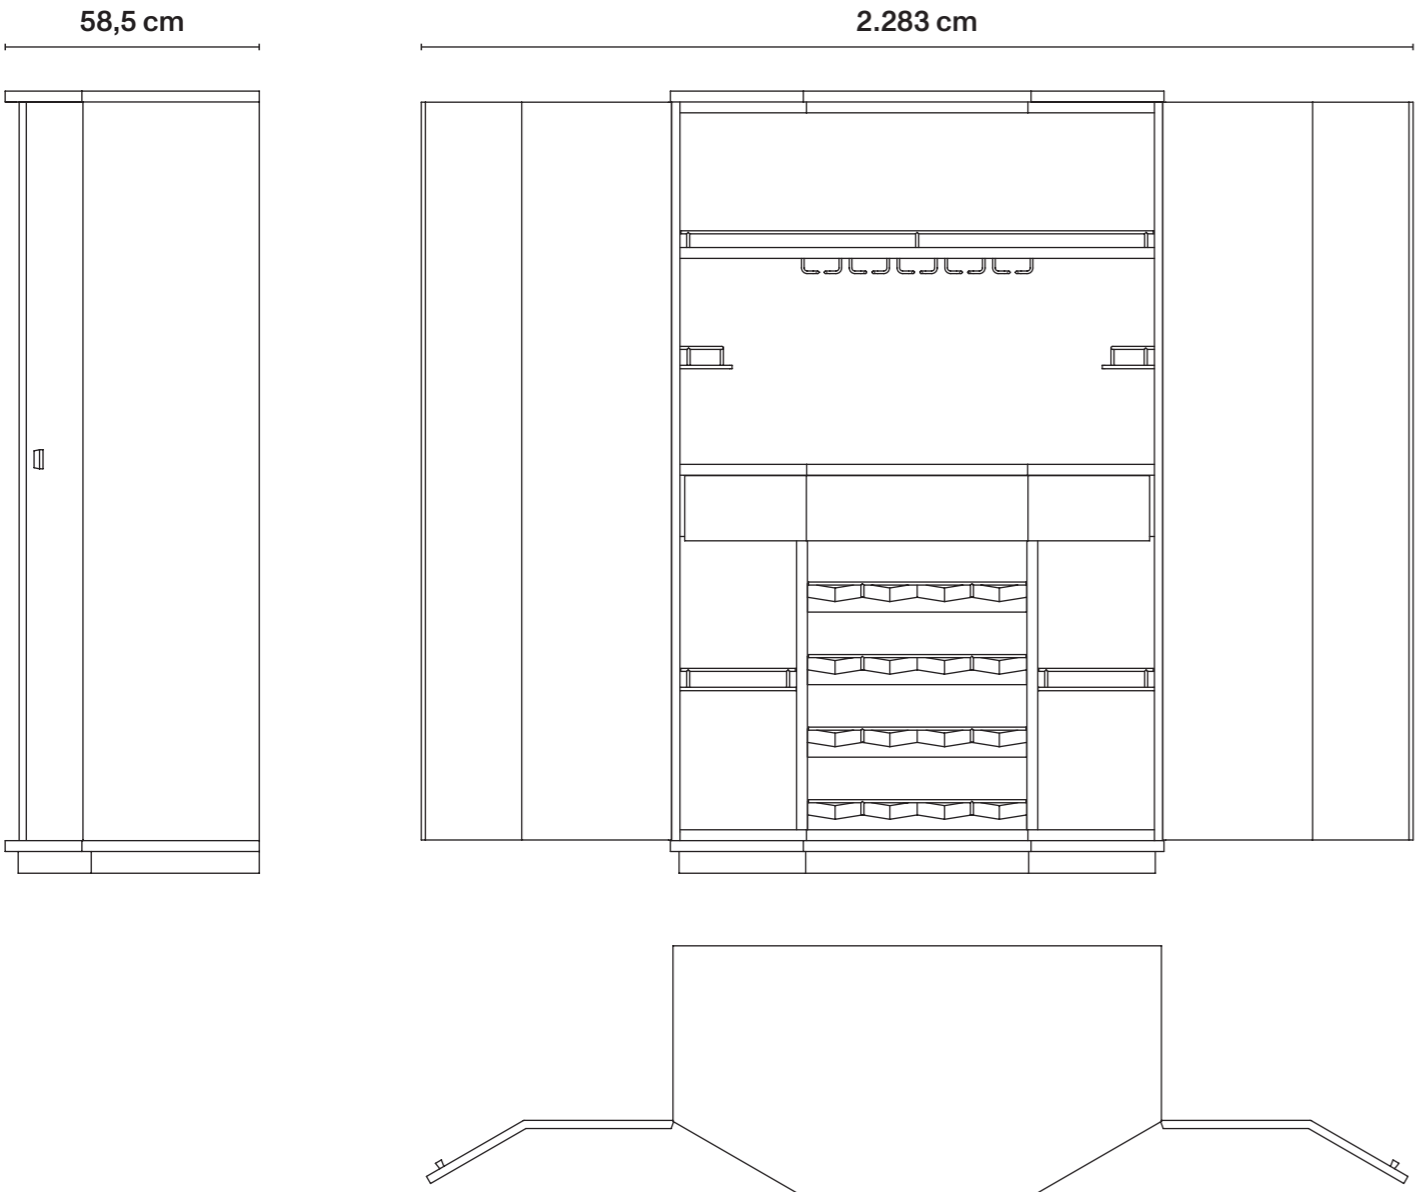

Cabinet Bar Poliedro

Décor: Vasi
Colour / ivory
Ivory base

Code B-M09Y042
RRP 60.000€ / 59.400£ / 70.820$
Time to market April 2024

→ Technical Specifications

Equipped with: Central wooden shelf with brass details that can host glasses; One central drawer; Four smoked-color glass shelves with brass details on the sides; Four central bottle shelves (non pull-out); Four horizontal led profiles with a switching on and off sensor; Ribbed glass back panel.

L113,5 cm × D58,5 cm × H180 cm
L44.6 in × D23 in × H70 in