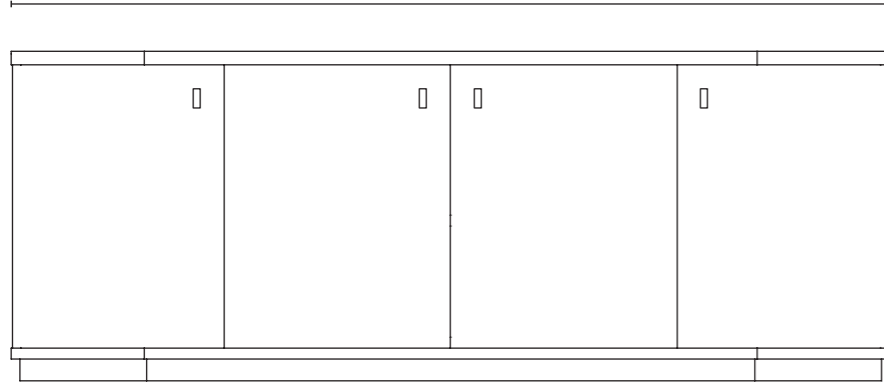

Buffet Poliedro

Décor: Vasi
Colour / black
Black base

Code M58Y039
RRP 40.000€ / 39.600£ / 47.210$
Time to market April 2024

→ Technical Specifications

Structure in MDF wood. Interior in mahogany-coloured beech veneer. On the outside, white and coloured décor on black background. The buffet is equipped with a central shelf and drawer, and two lateral shelves, all removable and adjustable in height.

L201,5 cm × D58,5 cm × H75,5 cm
L79.3 in × D23 in × H29.7 in

201,5 cm

58,5 cm

75,5 cm