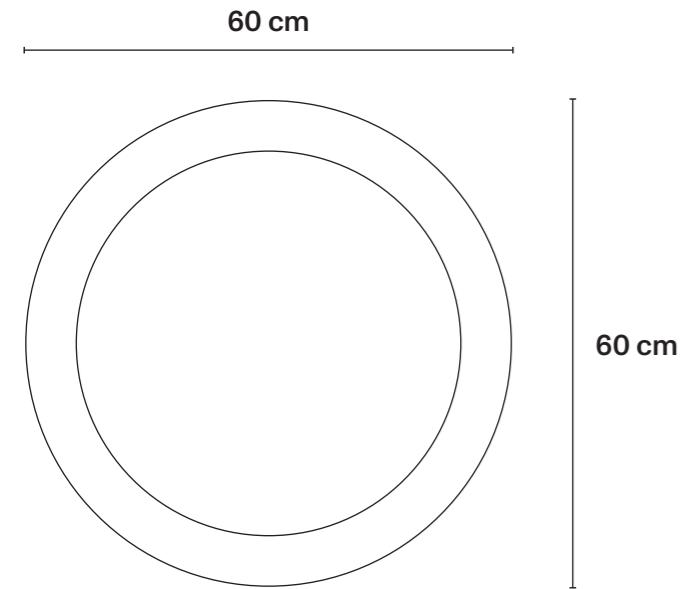

ø40 cm
ø16 in

Round Tray

Décor: Tema e Variazioni n.154
Black / white

Code C32X154
RRP 1.000€ / 990£ / 1.180\$
Time to market October 2024

→ Technical Specifications

Turned metal; black décor.

ø60 cm
ø24 in