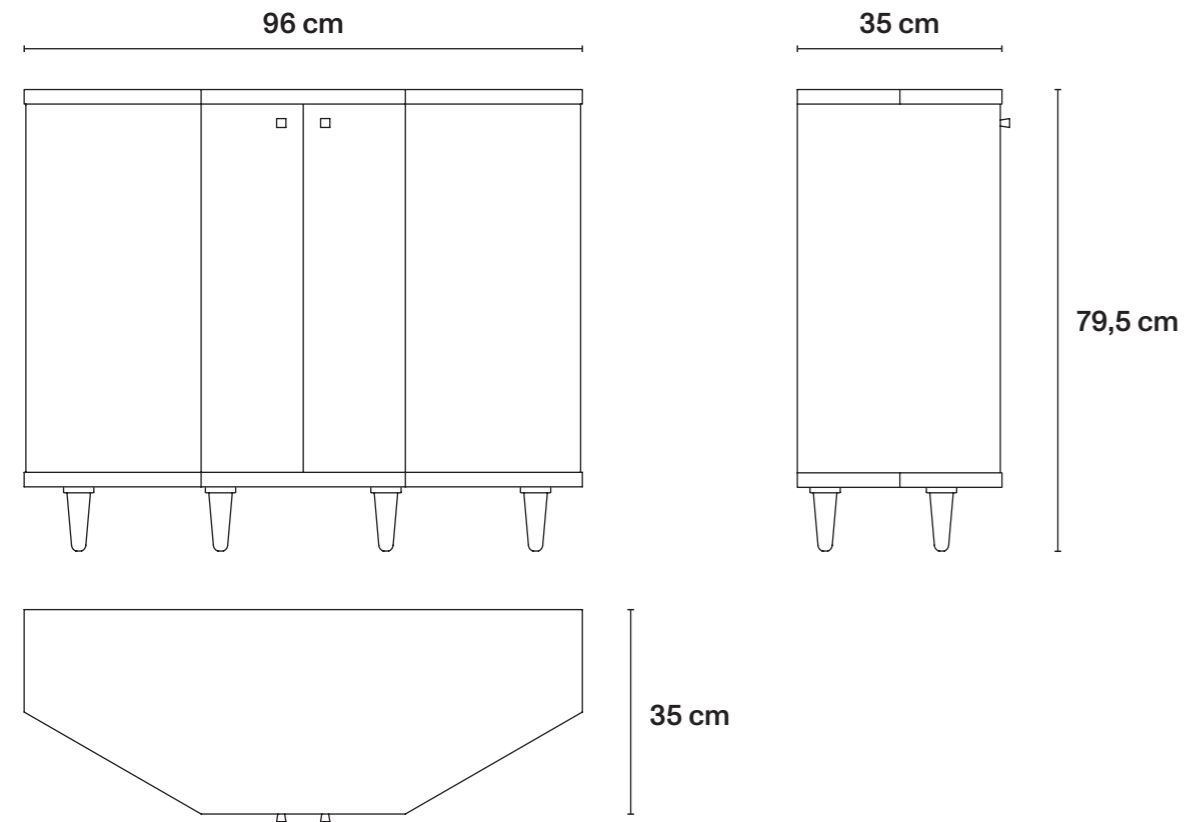

L96 cm × D35 cm × H79,5 cm
L37.8 in × D13.8 in × H31.3 in
Feet height 11 cm / 4.4 in

Polyhedric Night Stand

Décor: Kiss
Black / white
Brass feet

Code M48Y005-PO
RRP 8.500€ / 8.420£ / 10.030\$
Time to market April 2024