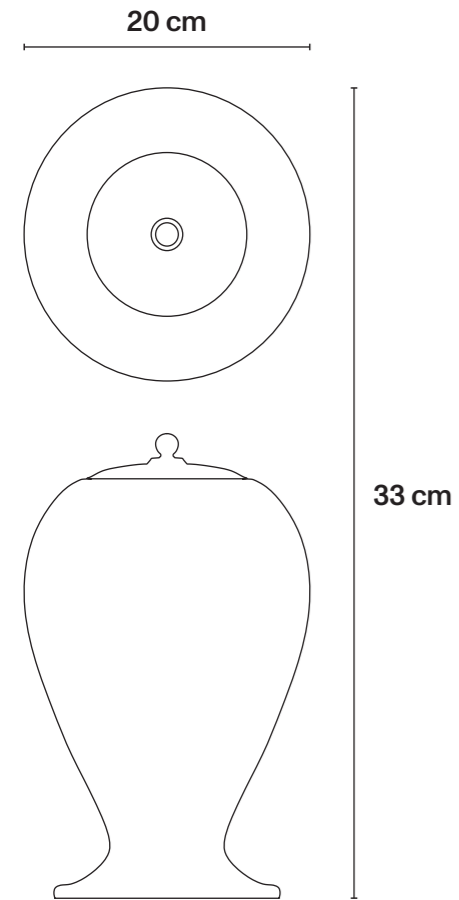

→ Technical Specifications

Hand-turned ceramic;
black décor on white.
Limited edition of 999 pieces.

ø20 cm × H33 cm
ø7.8 in × H13 in

Vase

Décor: Pensée
Colour / white

Code FOR-10577
RRP 1.100€ / 1.090£ / 1.300\$
Time to market May 2024

→ Technical Specifications

Hand-turned ceramic;
coloured décor on white.
Limited edition of 999 pieces.

ø20 cm × H33 cm
ø7.8 in × H13 in

Vase

Décor: Serratura rigato verticale
Black / red

Code FOR-10578
RRP 1.100€ / 1.090£ / 1.300\$
Time to market May 2024

→ Technical Specifications

Hand-turned ceramic;
black décor on red.
Limited edition of 999 pieces.

ø20 cm × H33 cm
ø7.8 in × H13 in

Vase

Décor: Serratura rigato verticale
Black / black

Code FOR-10579
RRP 1.100€ / 1.090£ / 1.300\$
Time to market May 2024

→ Technical Specifications

Hand-turned ceramic;
black décor on black.
Limited edition of 999 pieces.

ø20 cm × H33 cm
ø7.8 in × H13 in

Round Tray

Décor: Tema e Variazioni n.154
Black / white

Code C26X154
RRP 700€ / 690£ / 830\$
Time to market October 2024