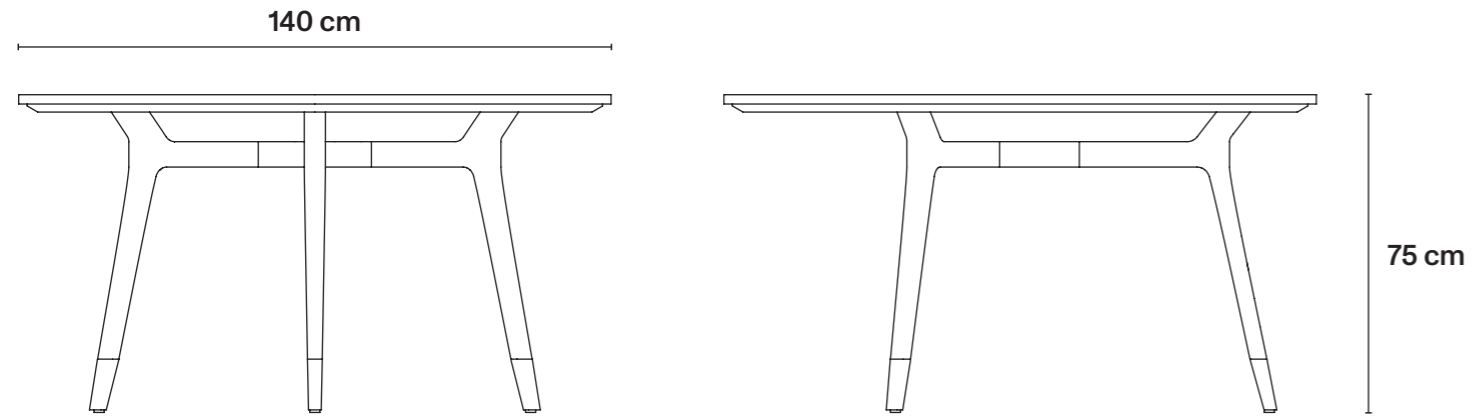

Round Table

Décor: Giostra di frutta
Colour / ivory
Wooden legs, brass details

Code M22Y576
RRP 24.000€ / 23.760£ / 28.330$
Time to market April 2024

→ Technical Specifications

Top in MDF wood with black and coloured hand-painted decorations on ivory background. Legs in solid ash wood. Brass-plated steel tips.

Ø140 cm × H75 cm
Ø55.1 in × H29.5 in