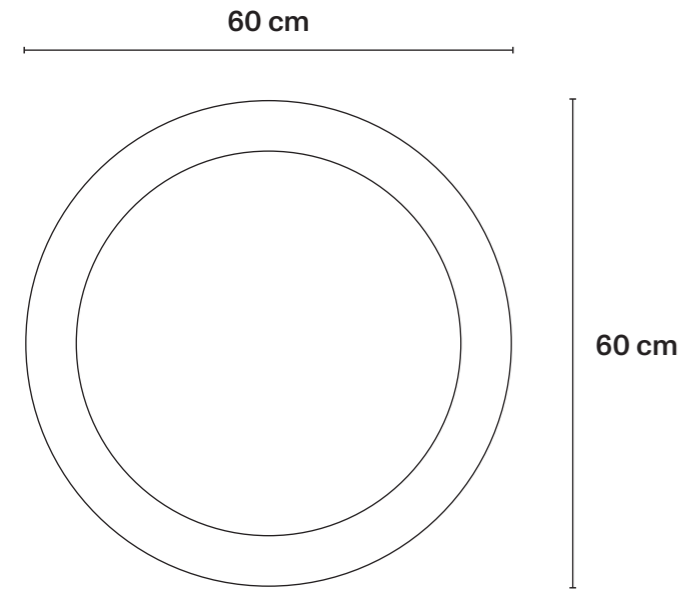

ø60 cm
ø24 in

Round Tray

Décor: High Fidelity
Black / white

Code C32X289
RRP 1.000€ / 990£ / 1.180\$
Time to market October 2024

→ Technical Specifications

Turned metal; black décor.

ø60 cm
ø24 in

i. New Collection