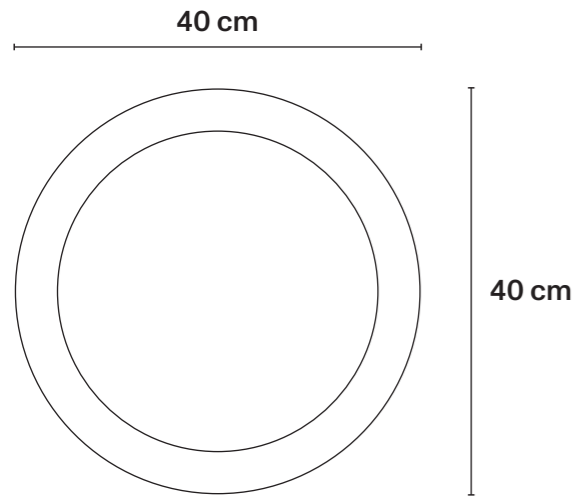

Round Tray

Décor: High Fidelity
Black / white

Code C26X289
RRP 700€ / 690£ / 830$
Time to market October 2024

→ Technical Specifications

Turned metal; black décor.

ø40 cm
ø16 in