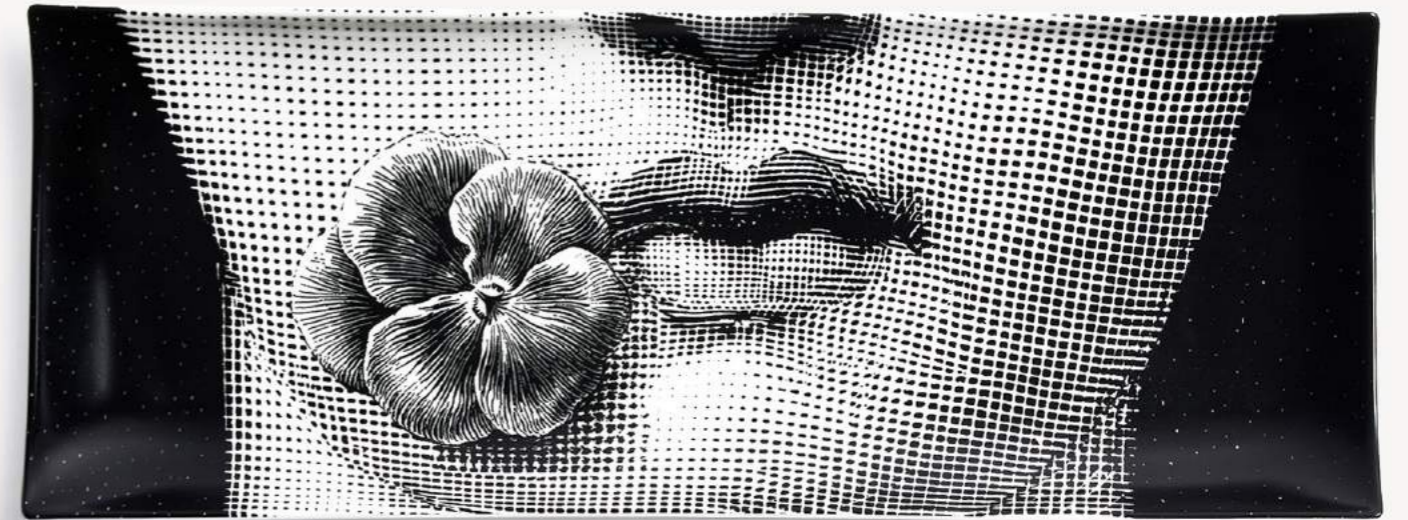

Rectangular Tray

Décor: Tema e Variazioni n.137
Black / white on porcelain

Code P42X137
RRP 350€ / 350£ / 410$
Time to market March 2024

→ Technical Specifications

Porcelain; black décor.

L38 cm × H14,5 cm
L14.9 in × H5.7 in