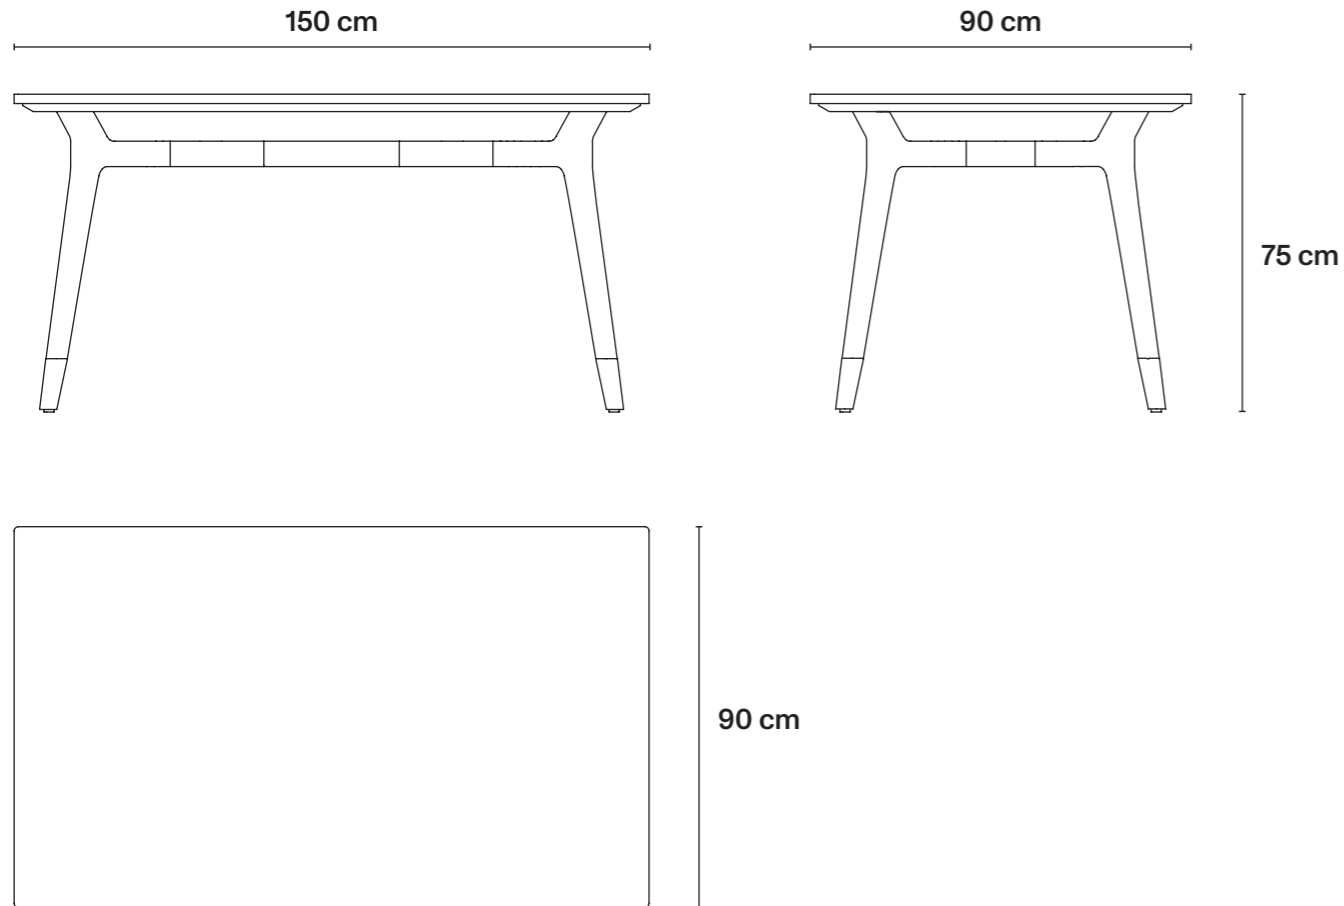

L201,5 cm × D58,5 cm × H75,5 cm
L79.3 in × D23 in × H29.7 in

201,5 cm

58,5 cm

75,5 cm

58,5 cm

I. New Collection

- Cabinets
- Tables
- Chairs
- Accessories

II. Catalogue Extension

→ Technical Specifications

Black and coloured décor on hand-sponged brown top in MDF wood. Legs in solid ash wood. Brass-plated steel tips.

L150 cm × D90 cm × H75 cm
L59 in × D35.4 in × H29.5 in

Round Table