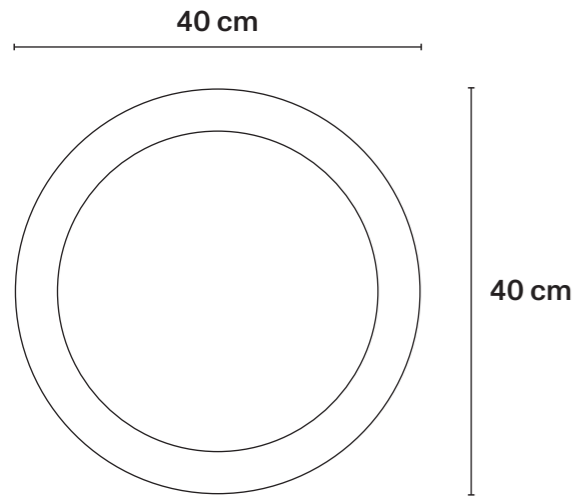

Round Tray

Décor: Tema e Variazioni n.154
Black / white

Code C26X154
RRP 700€ / 690£ / 830$
Time to market October 2024

→ Technical Specifications

Turned metal; black décor.

ø40 cm
ø16 in