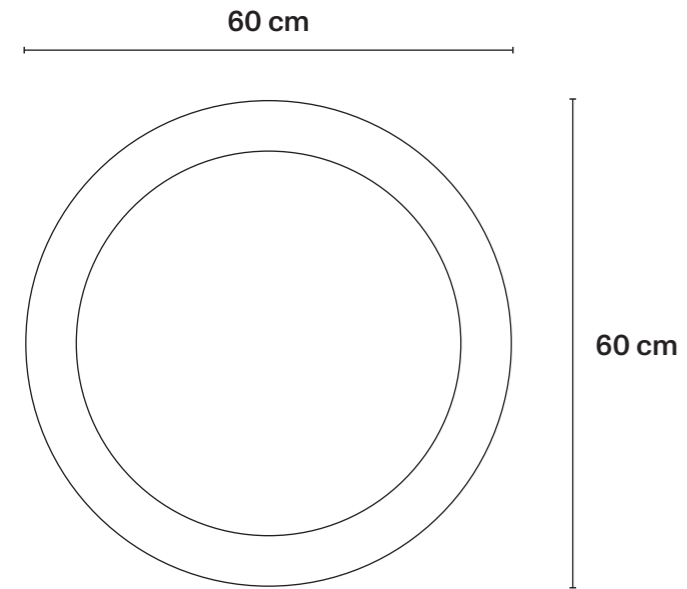

Round Tray

Décor: Cesto d'oro
Colour / gold / ivory

Code C32Y574
RRP 1.300€/1.290£/1.530$
Time to market April 2024

→ Technical Specifications

Turned metal; black décor with hand painting and gold details on ivory background.

ø60 cm
ø24 in