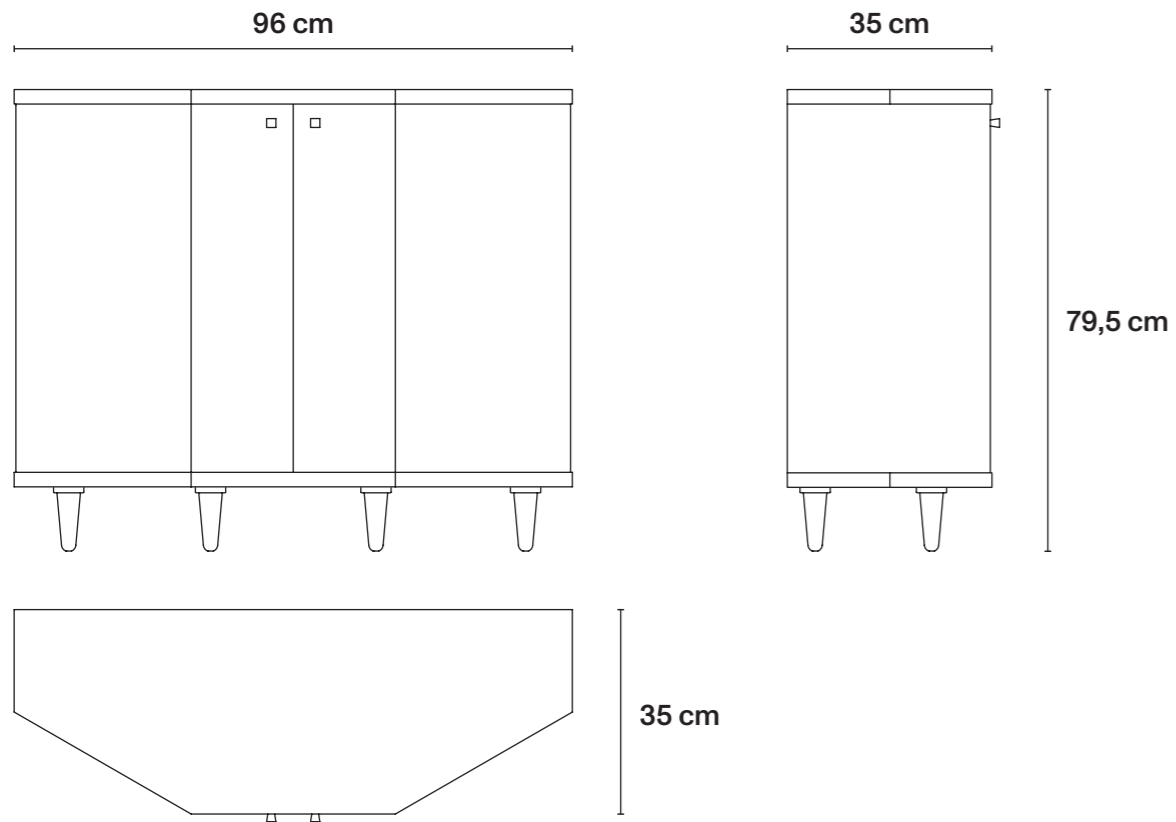

L120 cm × D40 cm × H96 cm
L47 in × D15.7 in × H37.8 in
Drawer height 16,5 cm / 6.6 in

Polyhedric small cabinet

Décor: Casa con colonne
Black / white
Brass feet

Code M38X005-PO
RRP 12.000€ / 11.880£ / 14.160\$
Time to market April 2024

→ Technical Specifications

MDF wood, interior in mahogany coloured beech veneer; black décor on white background. Brass feet. The cabinet hosts one shelf that is removable and adjustable in height.

L96 cm × D35 cm × H79,5 cm
L37.8 in × D13.8 in × H31.3 in
Feet height 11 cm / 4.4 in