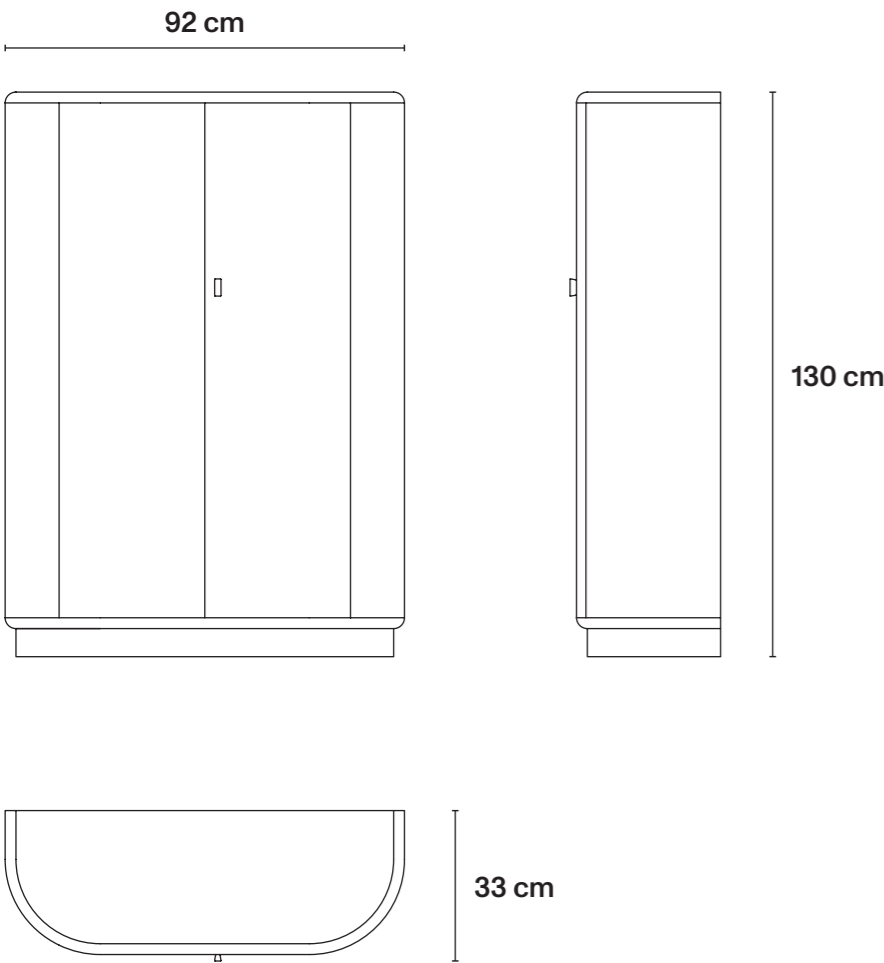

Curved Cabinet

Décor: Scimmie e foglie
Yellow tones

Code M09Y226
RRP 17.000€ / 16.830£ / 20.070$
Time to market April 2024

→ **Technical Specifications**

Structure in MDF wood. Interior in mahogany-coloured beech veneer. Black and coloured décor with hand paintings on white background. The cabinet hosts three shelves that are removable and adjustable in height.

L92 cm × D33 cm × H130 cm
L36.2 in × D12.9 in × H51.1 in