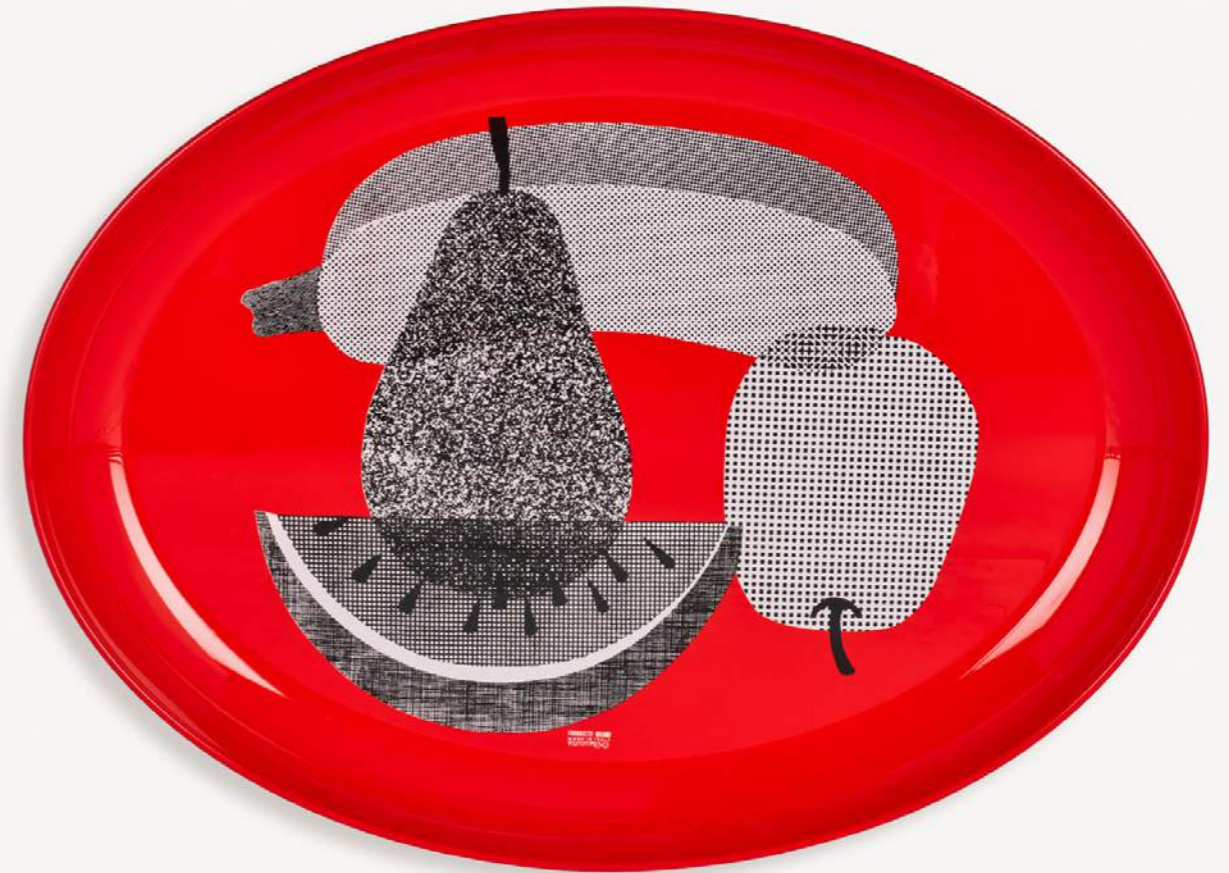

Oval Tray

Décor: Frutti e legumi retinati
Black / red

Code C27Y575
RRP 1.200€ / 1.190£ / 1.420$
Time to market April 2024

→ Technical Specifications

Turned metal; black décor on red background.

L55 cm × H41 cm
L21.6 in × H16 in