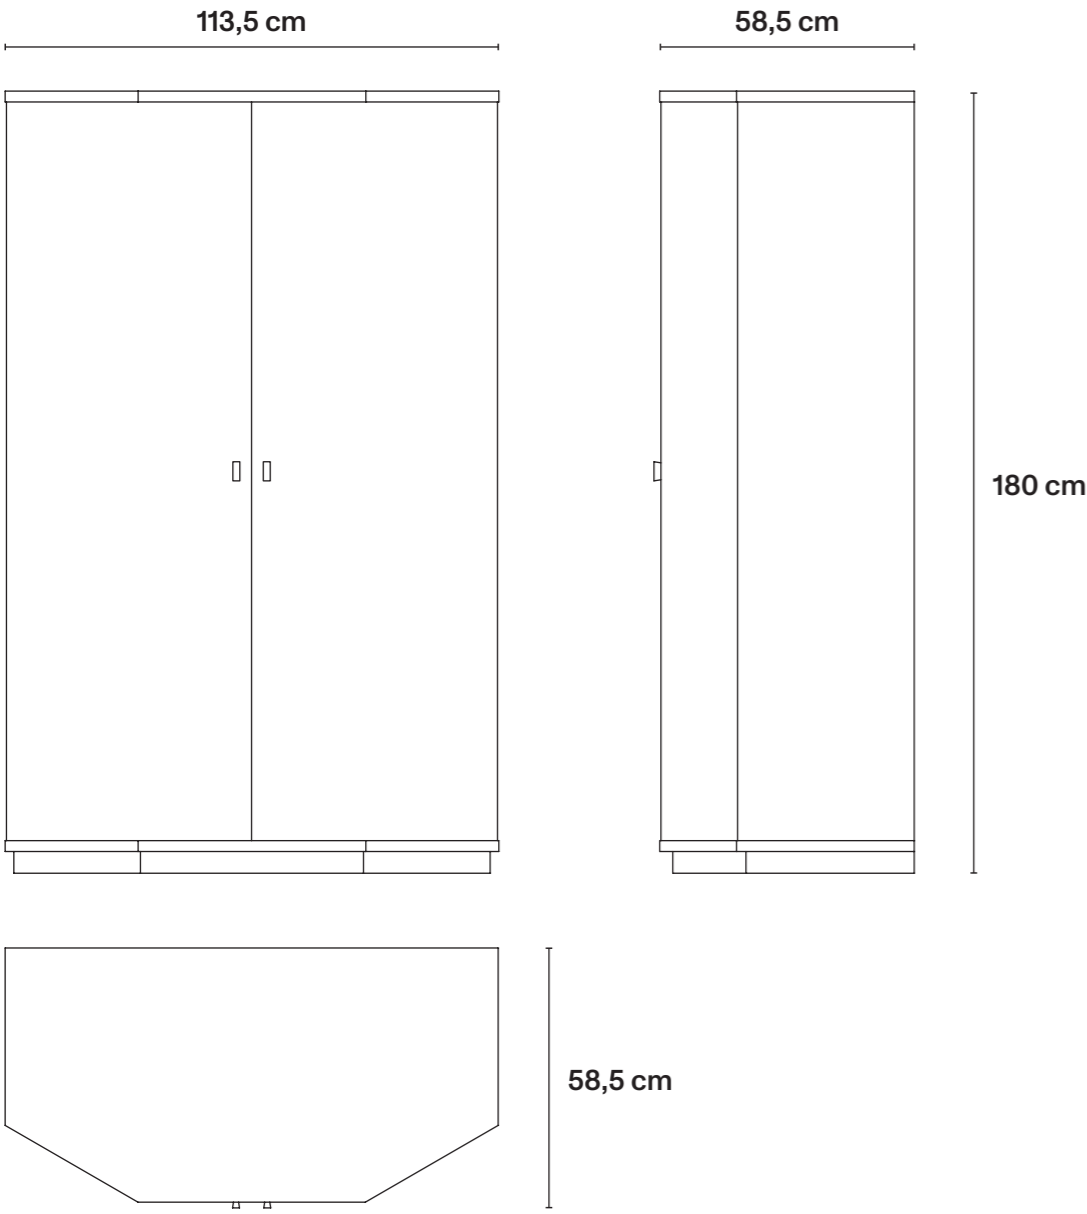

L113,5 cm × D58,5 cm × H180 cm
L44.6 in × D23 in × H70 in

Cabinet Bar Poliedro

Décor: Vasi
Colour / black
Black base

Code B-M09Y039
RRP 60.000€ / 59.400£ / 70.820\$
Time to market April 2024

→ Technical Specifications

L113,5 cm × D58,5 cm × H180 cm
L44.6 in × D23 in × H70 in

Cabinet Bar Poliedro

Décor: Vasi
Colour / ivory
Ivory base

Code B-M09Y042
RRP 60.000€ / 59.400£ / 70.820\$
Time to market April 2024

→ Technical Specifications

Structure in MDF wood. Interior in mahogany-coloured beech veneer. On the outside, black and coloured décor on ivory background. On the inside, white décor on beech veneer.

L113,5 cm × D58,5 cm × H180 cm
L44.6 in × D23 in × H70 in

L201,5 cm × D58,5 cm × H75,5 cm
L79.3 in × D23 in × H29.7 in

201,5 cm

58,5 cm

75,5 cm

58,5 cm

I. New Collection

- Cabinets
- Tables
- Chairs
- Accessories

II. Catalogue Extension