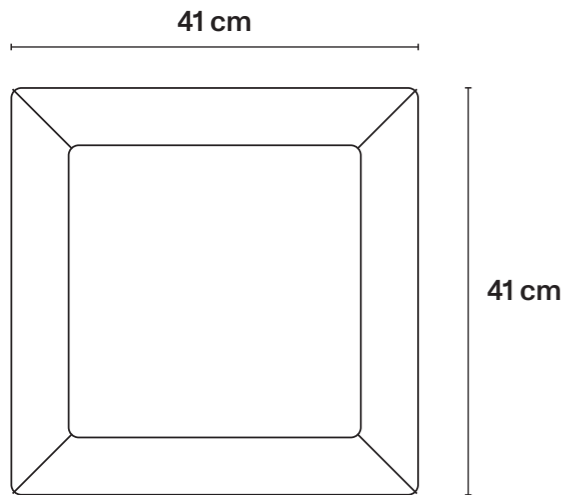

Square Tray

Décor: Serratura su Malachite
Green

Code P43Y104
RRP 600€ / 590£ / 710$
Time to market April 2024

→ Technical Specifications

Porcelain. Black and coloured décor.

L41 cm × H41 cm
L16 in × H16 in