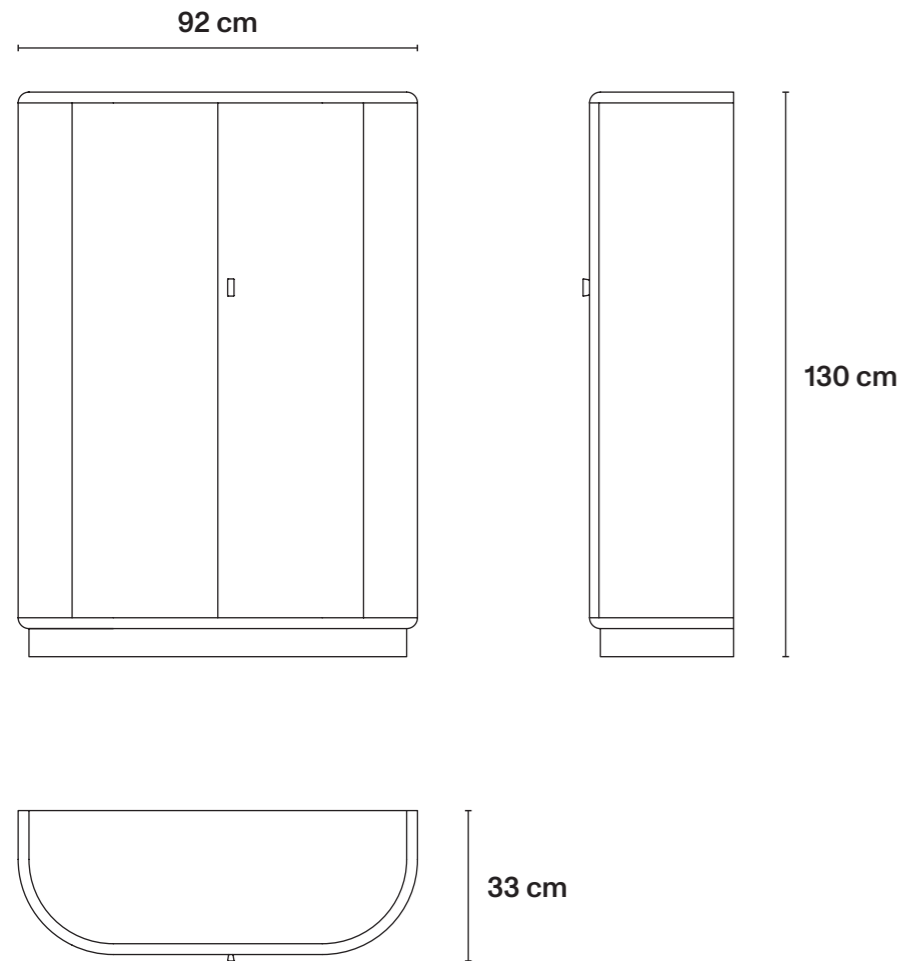

→ **Technical Specifications**

Structure in MDF wood. Interior in mahogany-coloured beech veneer. Black and coloured décor with hand paintings on white background. The cabinet hosts three shelves that are removable and adjustable in height.

L92 cm × D33 cm × H130 cm
L36.2 in × D12.9 in × H51.1 in

Curved Cabinet

Décor: Uccelli
Colour / ivory

Code M09Y024
RRP 17.000€ / 16.830£ / 20.070\$
Time to market April 2024

→ Technical Specifications

Structure in MDF wood. Interior in mahogany-coloured beech veneer. Black and coloured décors with handpaintings on ivory background. The cabinet hosts three shelves that are removable and adjustable in height.

L92 cm × D33 cm × H130 cm
L36.2 in × D12.9 in × H51.1 in

Curved Cabinet

Décor: Giardino Settecentesco
Green/ivory

Code M09Y128
RRP 17.000€ / 16.830£ / 20.070\$
Time to market April 2024

→ Technical Specifications