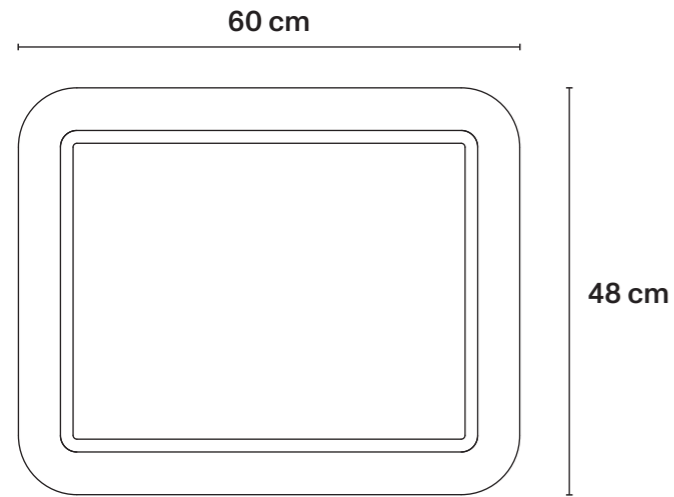

Rectangular Tray

Décor: Oggetti e frutti su geometrico
Colour / white

Code C24Y572
RRP 2.000€ / 1.980£ / 2.360$
Time to market April 2024

→ Technical Specifications

Poplar multilayered wood mahogany stained; black décor with hand painting on white background.

L60 cm × H48 cm
L24 in × H18.8 in