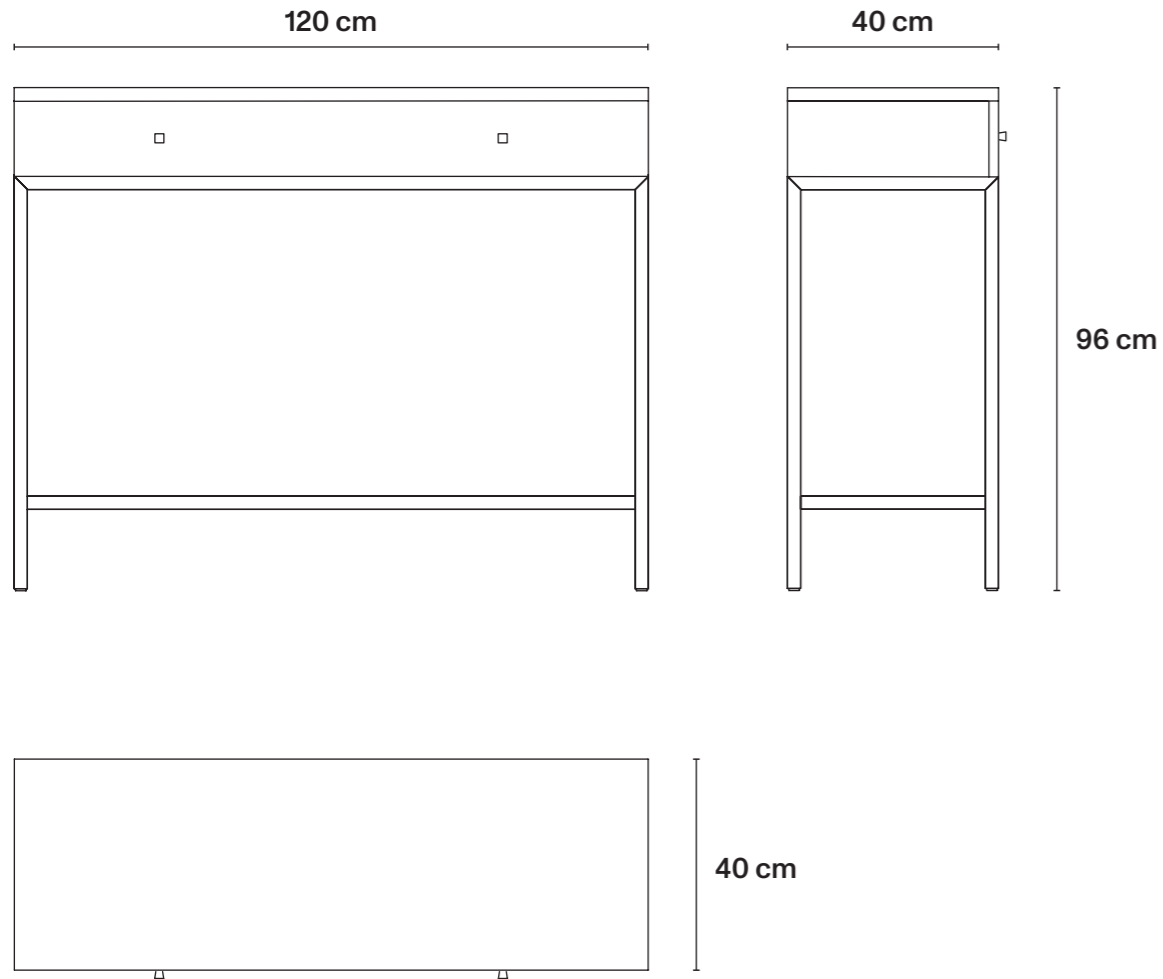

→ Technical Specifications

MDF wood, interior in mahogany coloured beech veneer; black décor on white background. Brass feet. The cabinet hosts one shelf that is removable and adjustable in height.

L96 cm × D35 cm × H79,5 cm
L37.8 in × D13.8 in × H31.3 in
Feet height 11 cm / 4.4 in

L48 cm × D30 cm × H61 cm
L18.9 in × D11.8 in × H24 in
Feet height 11 cm / 4.4 in

Console with drawer

Décor: Architettura
Black / white
Brass base

Code M40X419-BO
RRP 12.000€ / 11.880£ / 14.160\$
Time to market April 2024

→ Technical Specifications

MDF wood, interior in mahogany
coloured beech veneer; black
décor on white background.
One central drawer. Brass legs.

L120 cm × D40 cm × H96 cm
L47 in × D15.7 in × H37.8 in
Drawer height 16,5 cm / 6.6 in