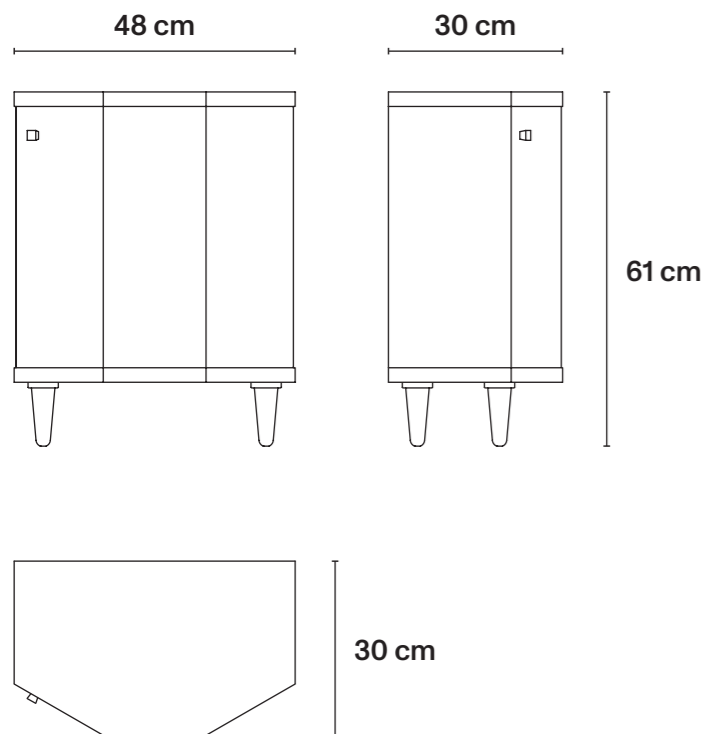

→ Technical Specifications

MDF wood, interior in mahogany coloured beech veneer; black décor on white background. Brass feet. The cabinet hosts one shelf that is removable and adjustable in height.

L96 cm × D35 cm × H79,5 cm
L37.8 in × D13.8 in × H31.3 in
Feet height 11 cm / 4.4 in

L48 cm × D30 cm × H61 cm
L18.9 in × D11.8 in × H24 in
Feet height 11 cm / 4.4 in

Console with drawer

Décor: Architettura
Black / white
Brass base

Code M40X419-BO
RRP 12.000€ / 11.880£ / 14.160\$
Time to market April 2024

→ Technical Specifications

MDF wood, interior in mahogany
coloured beech veneer; black
décor on white background.
One central drawer. Brass legs.

L120 cm × D40 cm × H96 cm
L47 in × D15.7 in × H37.8 in
Drawer height 16,5 cm / 6.6 in