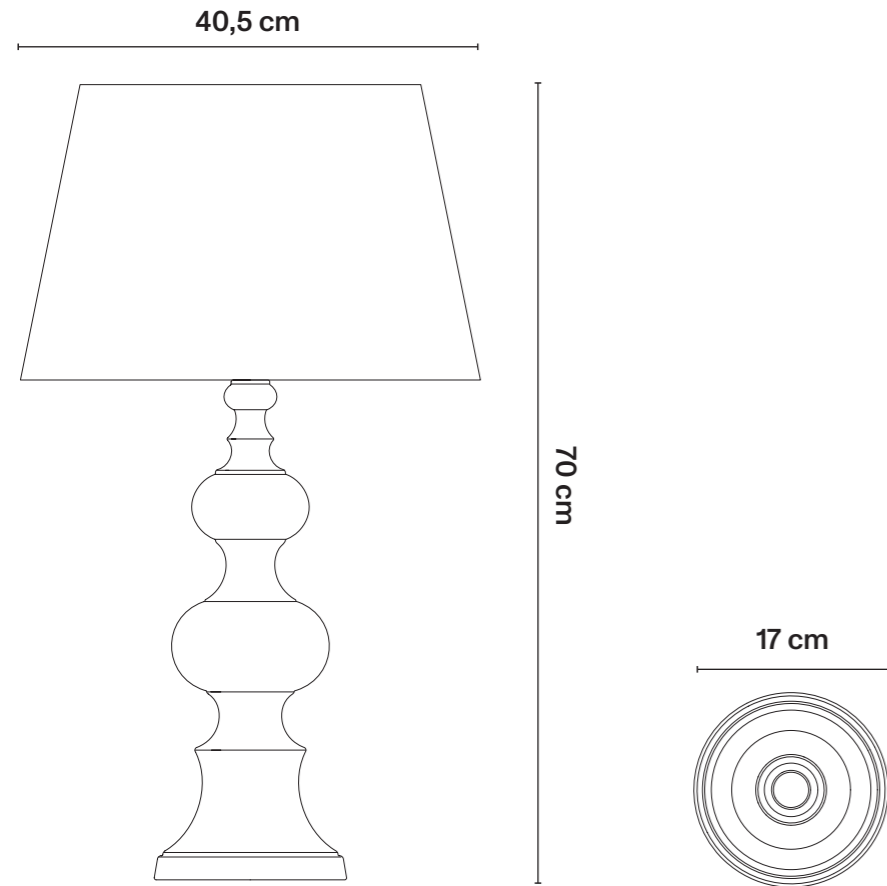

→ Technical Specifications

Porcelain; black décor.

L38 cm × H14,5 cm
L14.9 in × H5.7 in

Set 6 Glasses Tema e Variazioni

Décor: Tema e Variazioni
n.1-363-139-334-154-116
Black on glass

Code G40X408
RRP 450€ / 450£ / 530\$
Time to market May 2024

→ Technical
Specifications

100% glass

L9,2 cm × H9,8 cm
L3.6 in × H3.8 in

Lamp

Décor: Tema e Variazioni n.82
Platinum / white

Code C06W082
Lampshade PAR013
RRP 1.600€ / 1.580£ / 1.890\$
Lampshade
550€ / 550£ / 650\$
Time to market April 2024

ø17 cm × H44 cm
ø6.6 in × H17.3 in

Lampshade
ø40,5 cm × H26 cm
ø15.9 in × H10.2 in

→ Lampshade colour variations

Pleated black
PAR013

Pleated white
PAR002

Pleated red
PAR009

Plain White
PAR004

Oval Tray