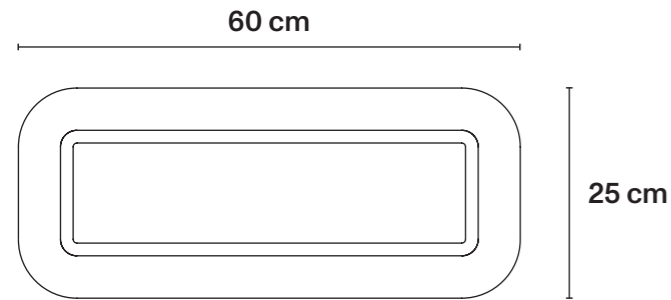

L43 cm × D51 cm × H83 cm
L16.9 in × D20 in × H32.6 in

→ Colour variations

Green
M66Y104

Black / white
M66Y102

Gold
M66Y105

Chrome details
-PA

Brass details
-PO

I. New Collection

→ Technical Specifications

Poplar multilayered wood mahogany stained; black décor with hand painting on white background.

L60 cm × H25 cm
L24 in × H9.8 in

Rectangular Tray

Décor: Bottiglie Cocktail
Black / green