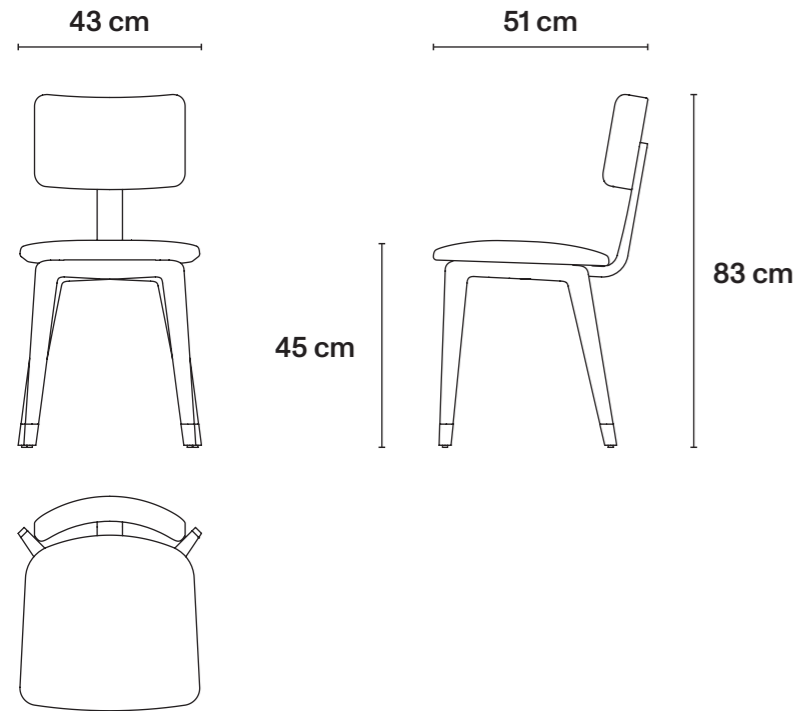

Padded chair

Décor: Soli a ventaglio
Black / white
Wooden legs, chrome details

Code M66X070-PA
RRP 1.900€ / 1.880£ / 2.240$
Time to market April 2024

→ Technical Specifications

Seat cushion padded with flexible polyurethane foam in different densities. Backrest cushion padded with polyurethane foam. Legs in solid ash wood. Brass-plated or chrome plated steel tips. Non-removable jacquard fabric.

L43 cm × D51 cm × H83 cm
L16.9 in × D20 in × H32.6 in