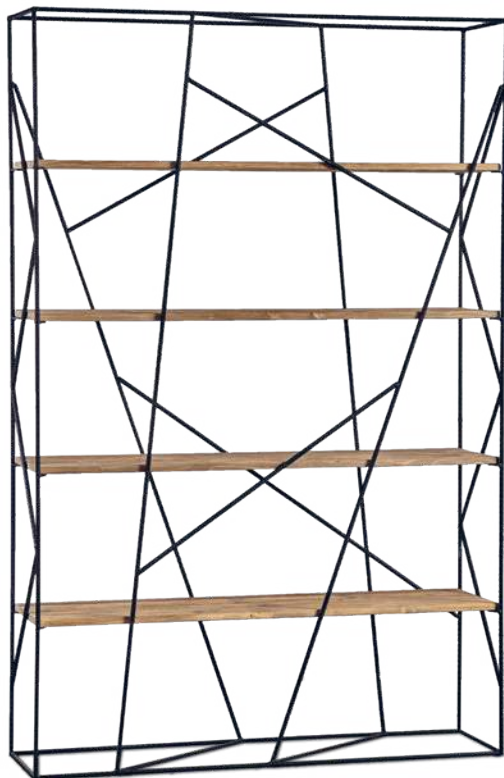

DB004455

H. 200 L. 130 P. 35

Libreria bifacciale, struttura in metallo zigrinato finitura Ferro Brunito, ripiani in legno finitura Naturale.

Double-sided bookcase, frame in milled metal with Burnished Iron finish, wooden shelves with Natural finish.

Ref. 80001419