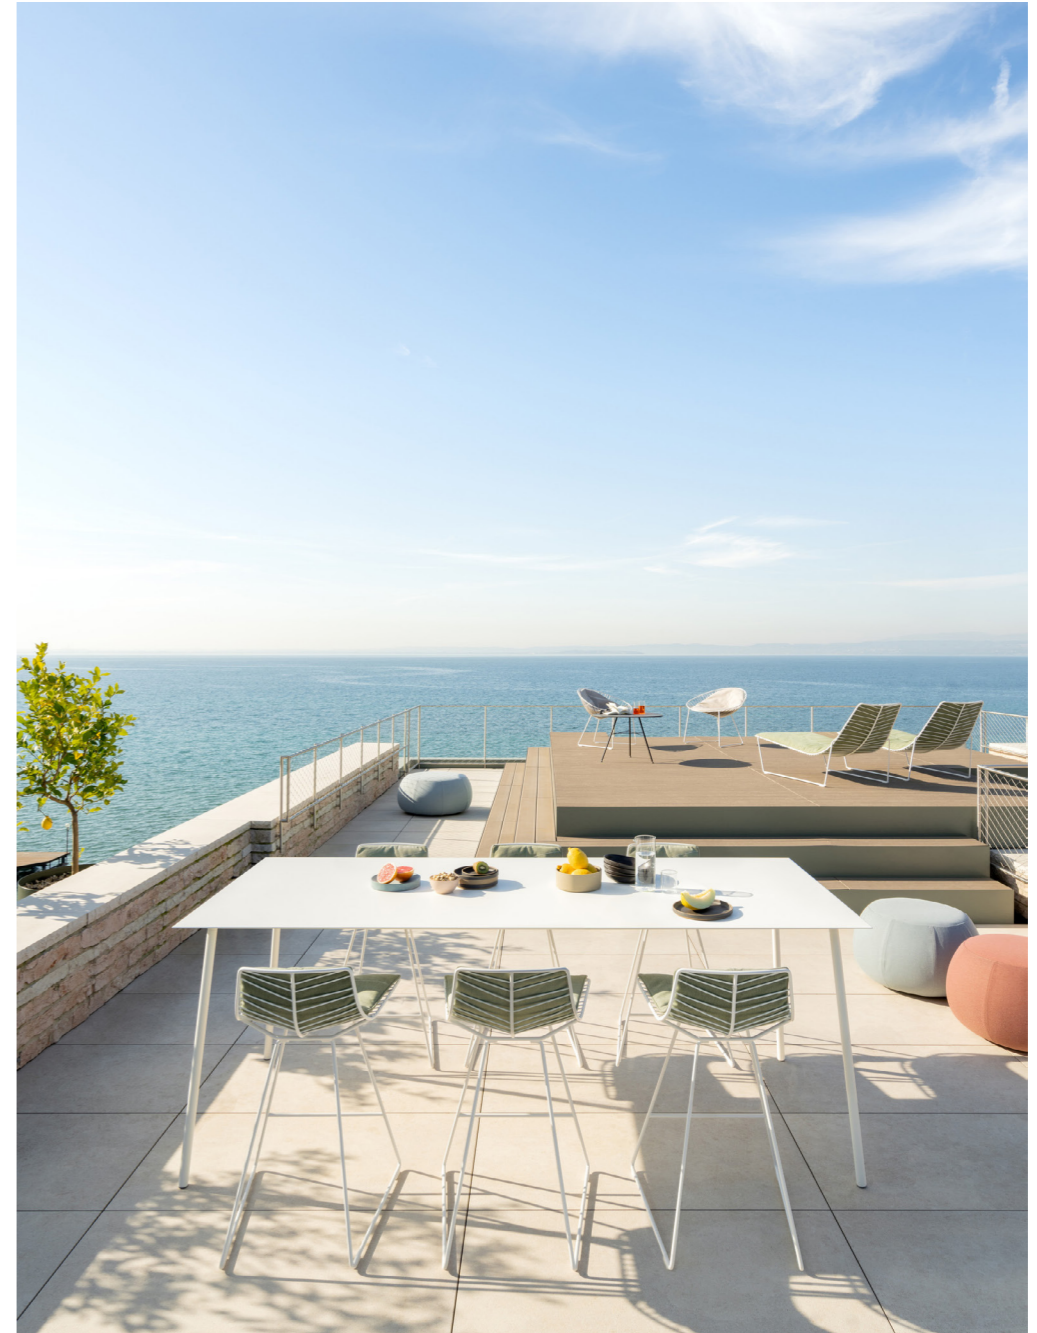

Arper at Home

Catifa Up Chair

Arper at Home

Catifa Sensit Chair

OUTDOOR

Pix Pouf

Leaf Stool, Onemm Table, Leaf Chaise Longue, Leaf Table, Leaf Lounge Chair

Arper at Home