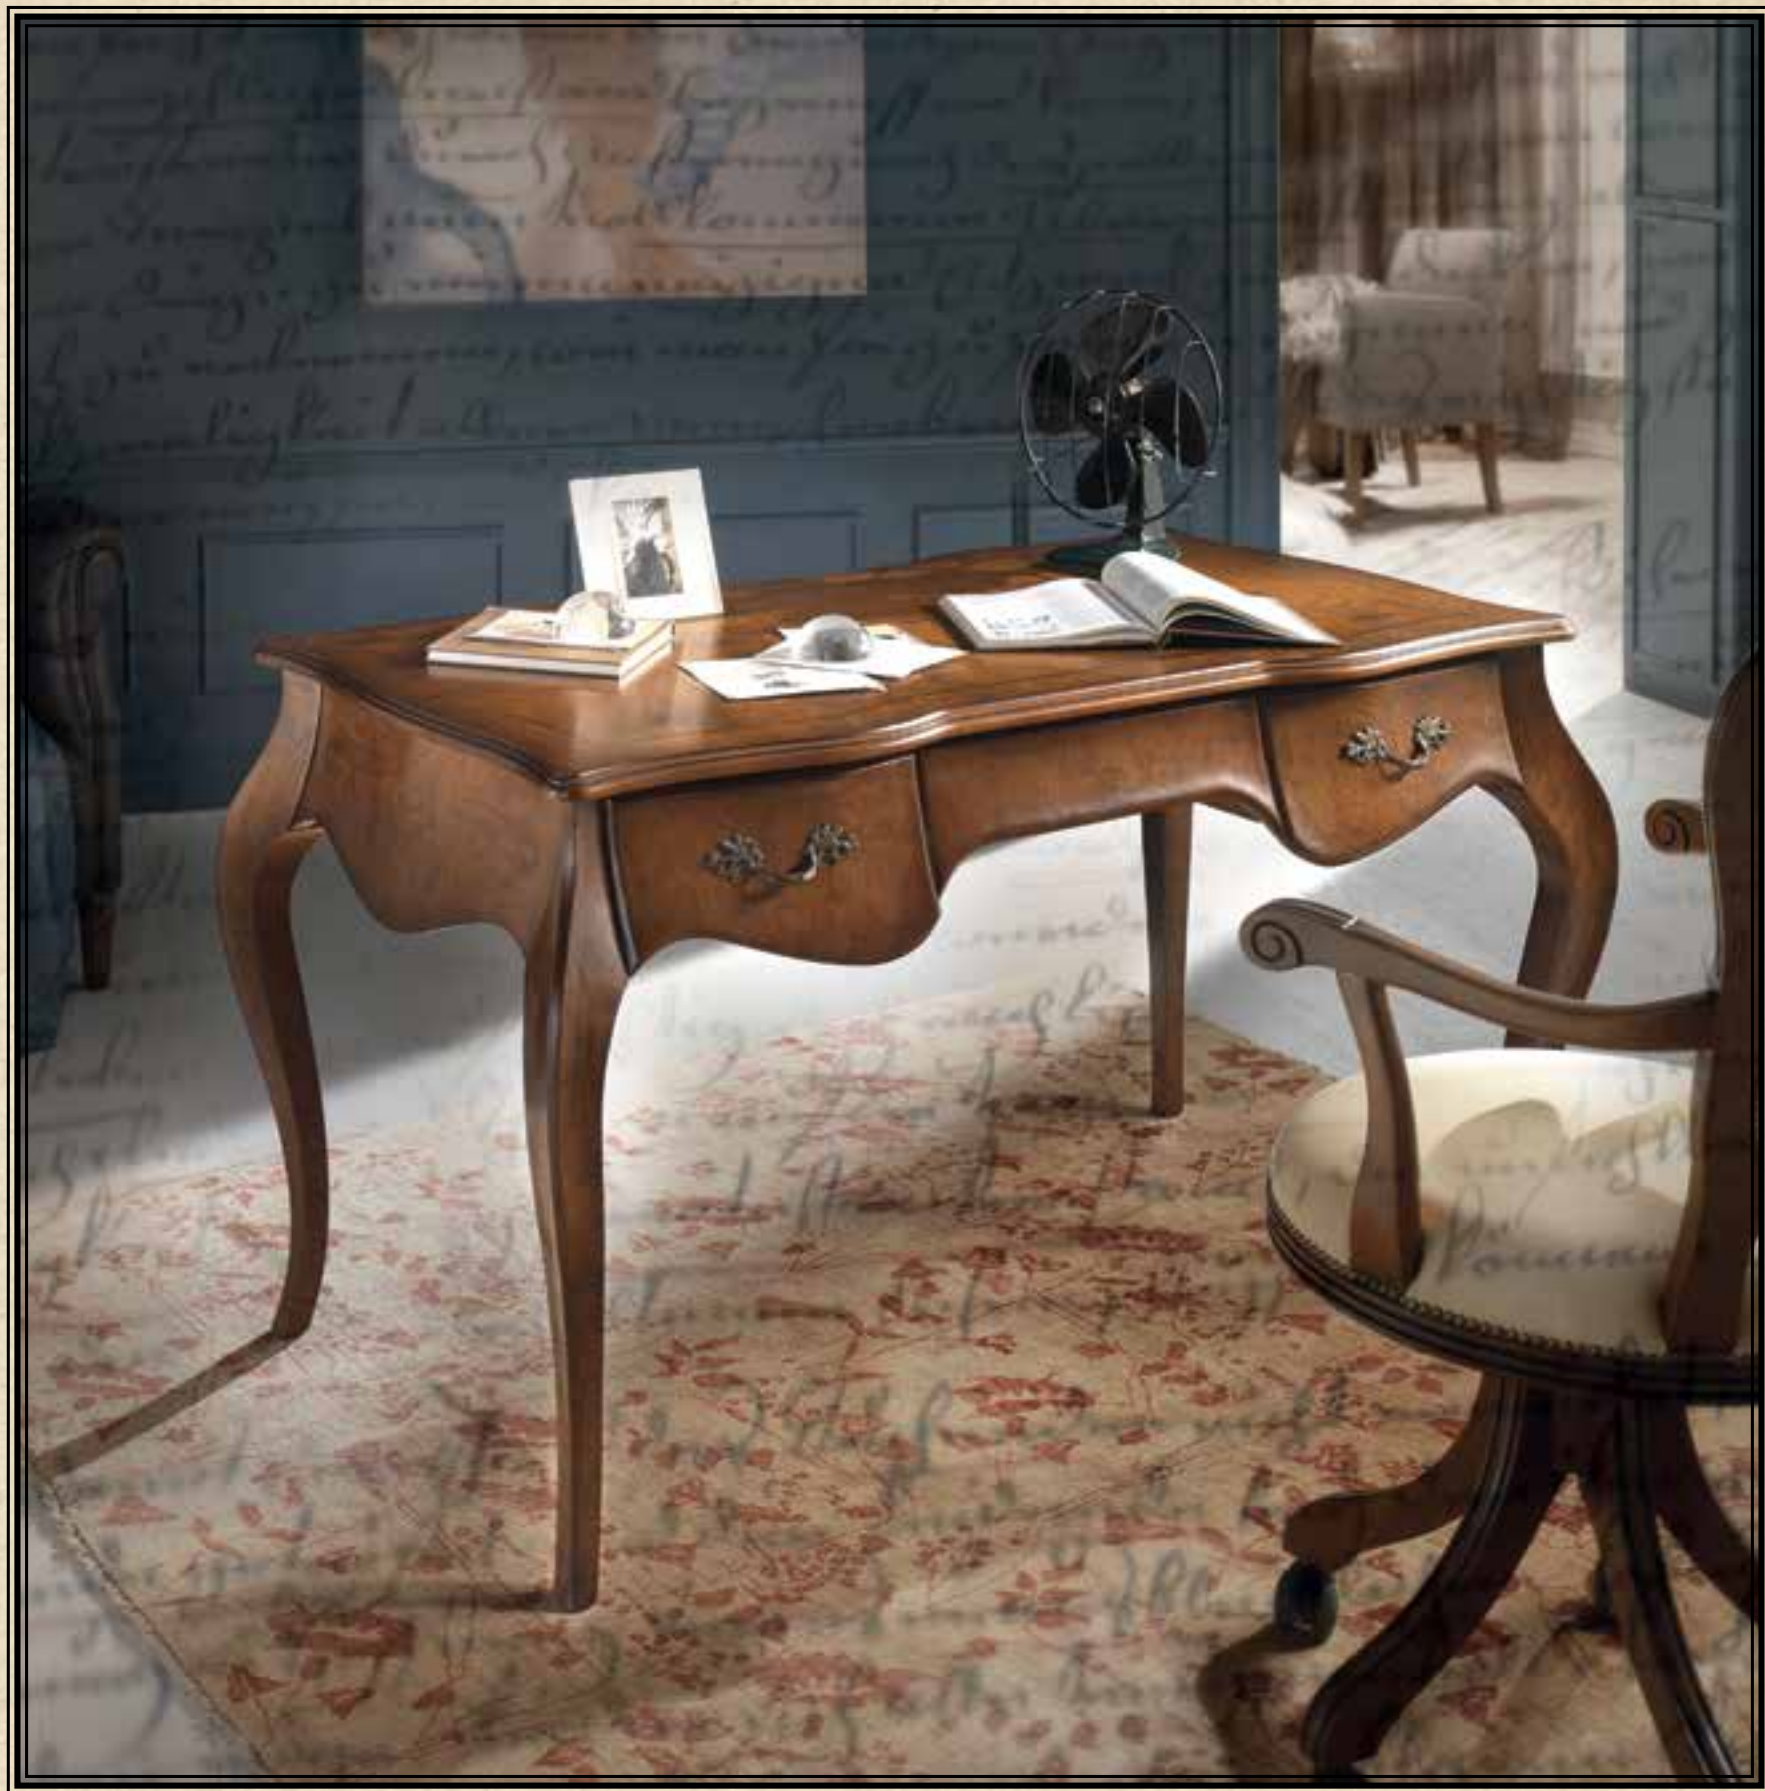

# THE WRITING DESKS

old Italian furniture

Art. G1250  
cm 180 X 77 H.80

Art. MM117  
cm 160 X 75 H.77

Art. MM120  
cm 60 X 50 H.103

Art. M117  
cm 160 X 75 H.77

Art. M120  
cm 60 X 50 H.103

Art. MM616  
cm 148 X 79 H.81