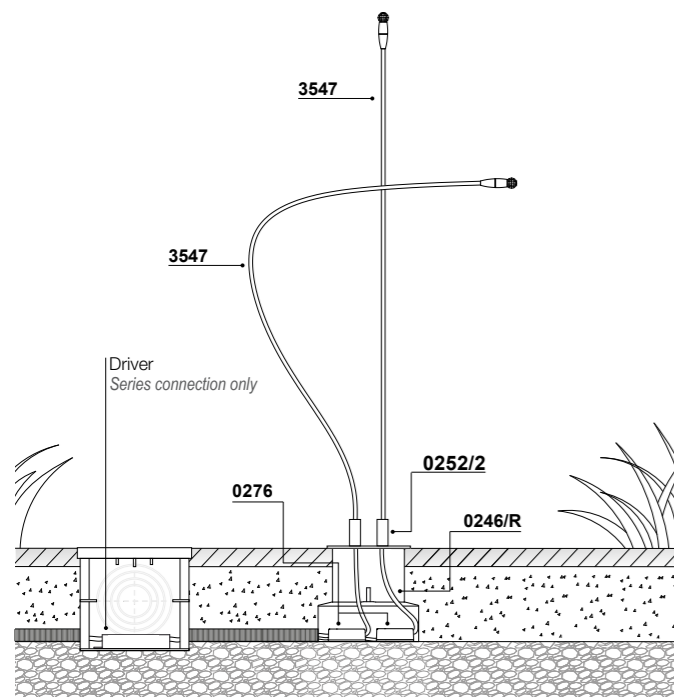

Soft copper pipe, when installed outdoors, will begin a spontaneous reaction with oxygen and water to form its own natural protective layer of copper oxide on its surface. Depending on the composition of the water, the color of this layer varies from turquoise blue to deep green.

The choice of the driver depends on total power consumption. The drivers, to be ordered separately, must be placed remotely.