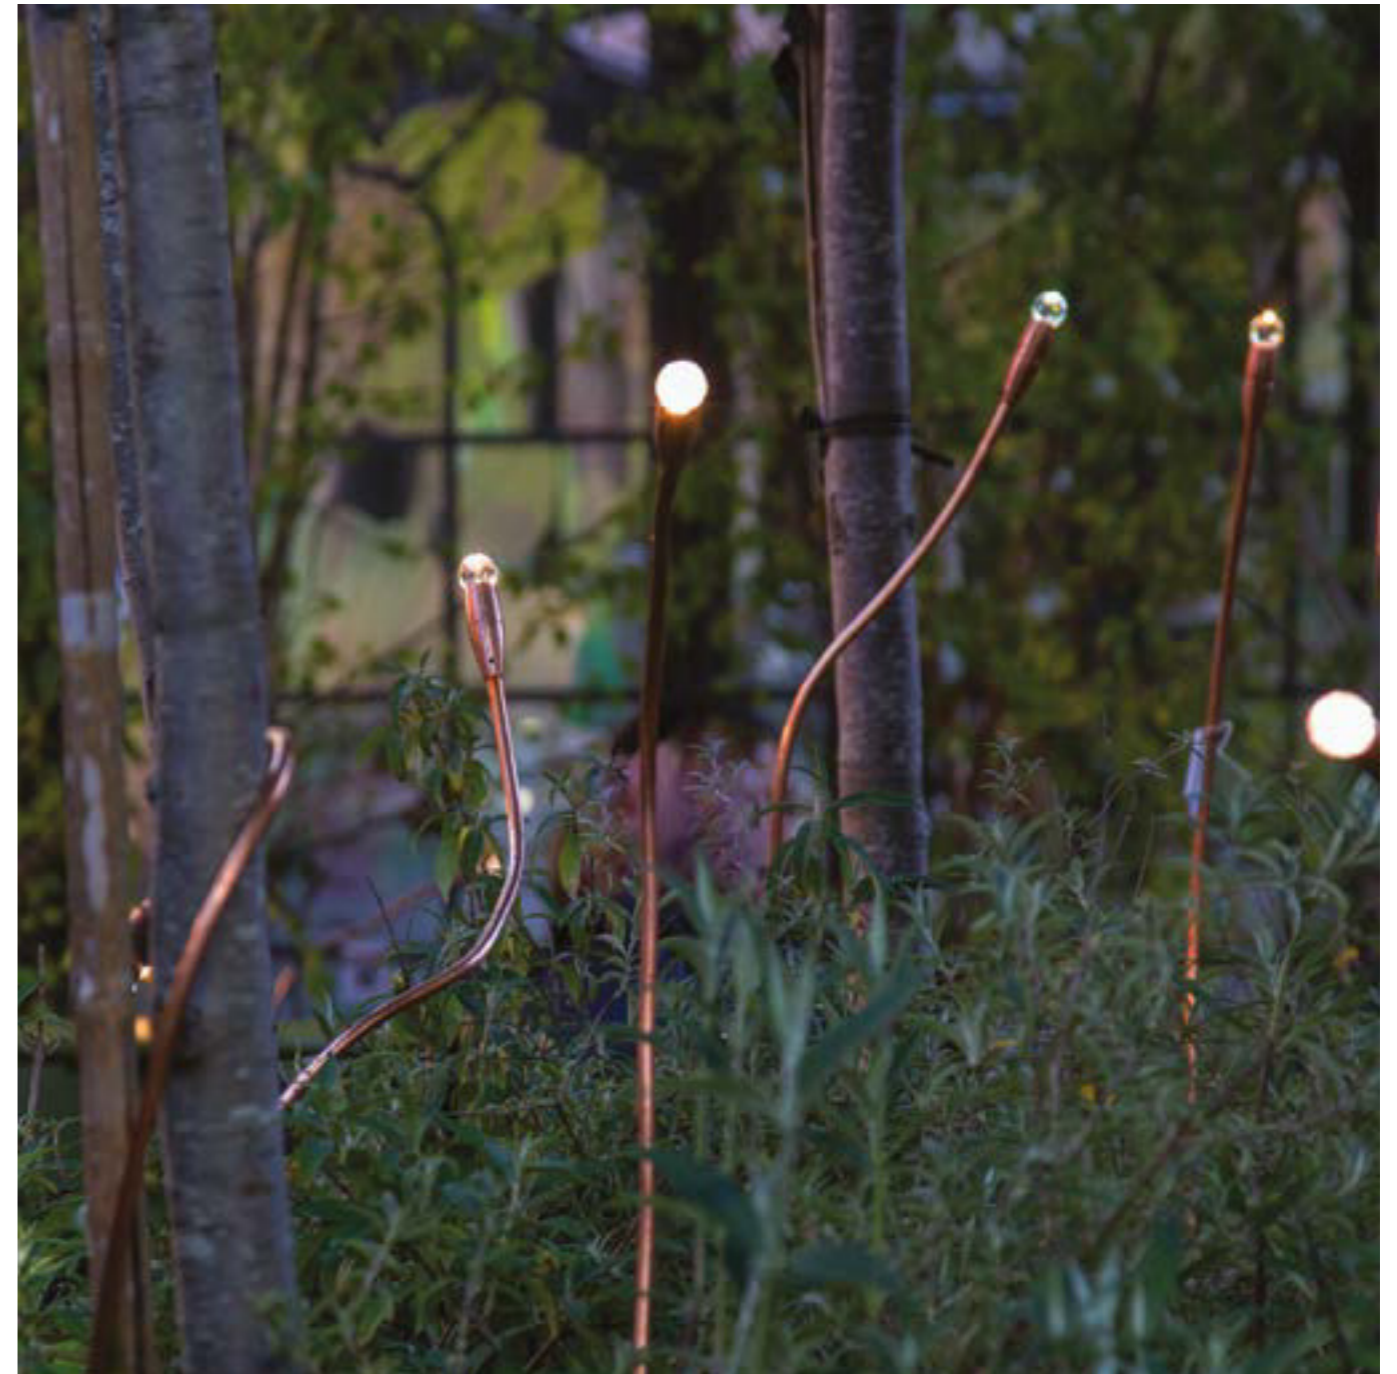

TRILLI

ACCESSORIES

DRIVERS

ON/OFF

Cod.	0031/IP 350mA	0125 350m	0128 350mA
3547	1-12	1-6	1-12
3548	1-12	1-6	1-12
3549	1-12	1-6	1-12

DIMMABLE

Cod.	141/DIM PUSH - 1...10V	0141/DALI DIM DALI	0145 DIM	0145/DALI DIM - DALI	0733/DIM PHASE CUT
3547	4-14	5-14	1-21	1-21	1
3548	4-14	5-14	1-21	1-21	1
3549	4-14	5-14	1-21	1-21	1

Only serial connection