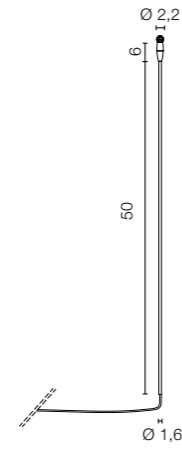

TRILLI

3547 0,15 Kg

.38	Shiny Copper	
/W	4000K LED 1W 350mA	129lm
/WW	3000K LED 1W 350mA	117lm
/XW	2700K LED 1W 350mA	110lm

Moldable and adjustable

3549 0,40 Kg

.38	Shiny Copper	
/W	4000K LED 1W 350mA	129lm
/WW	3000K LED 1W 350mA	117lm
/XW	2700K LED 1W 350mA	110lm

Moldable and adjustable

3548 0,25 Kg

.38	Shiny Copper	
/W	4000K LED 1W 350mA	129lm
/WW	3000K LED 1W 350mA	117lm
/XW	2700K LED 1W 350mA	110lm

Moldable and adjustable

FINISHES CODES