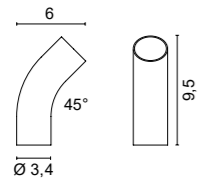

7504 45° expanding bend

.01	White	
.02	Black	
.06	Green	
.33	Stainless Steel AISI 316L	
.34	Painted Corten