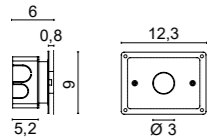

BOX & CONNECTORS

0213 Box + Perforated plaster