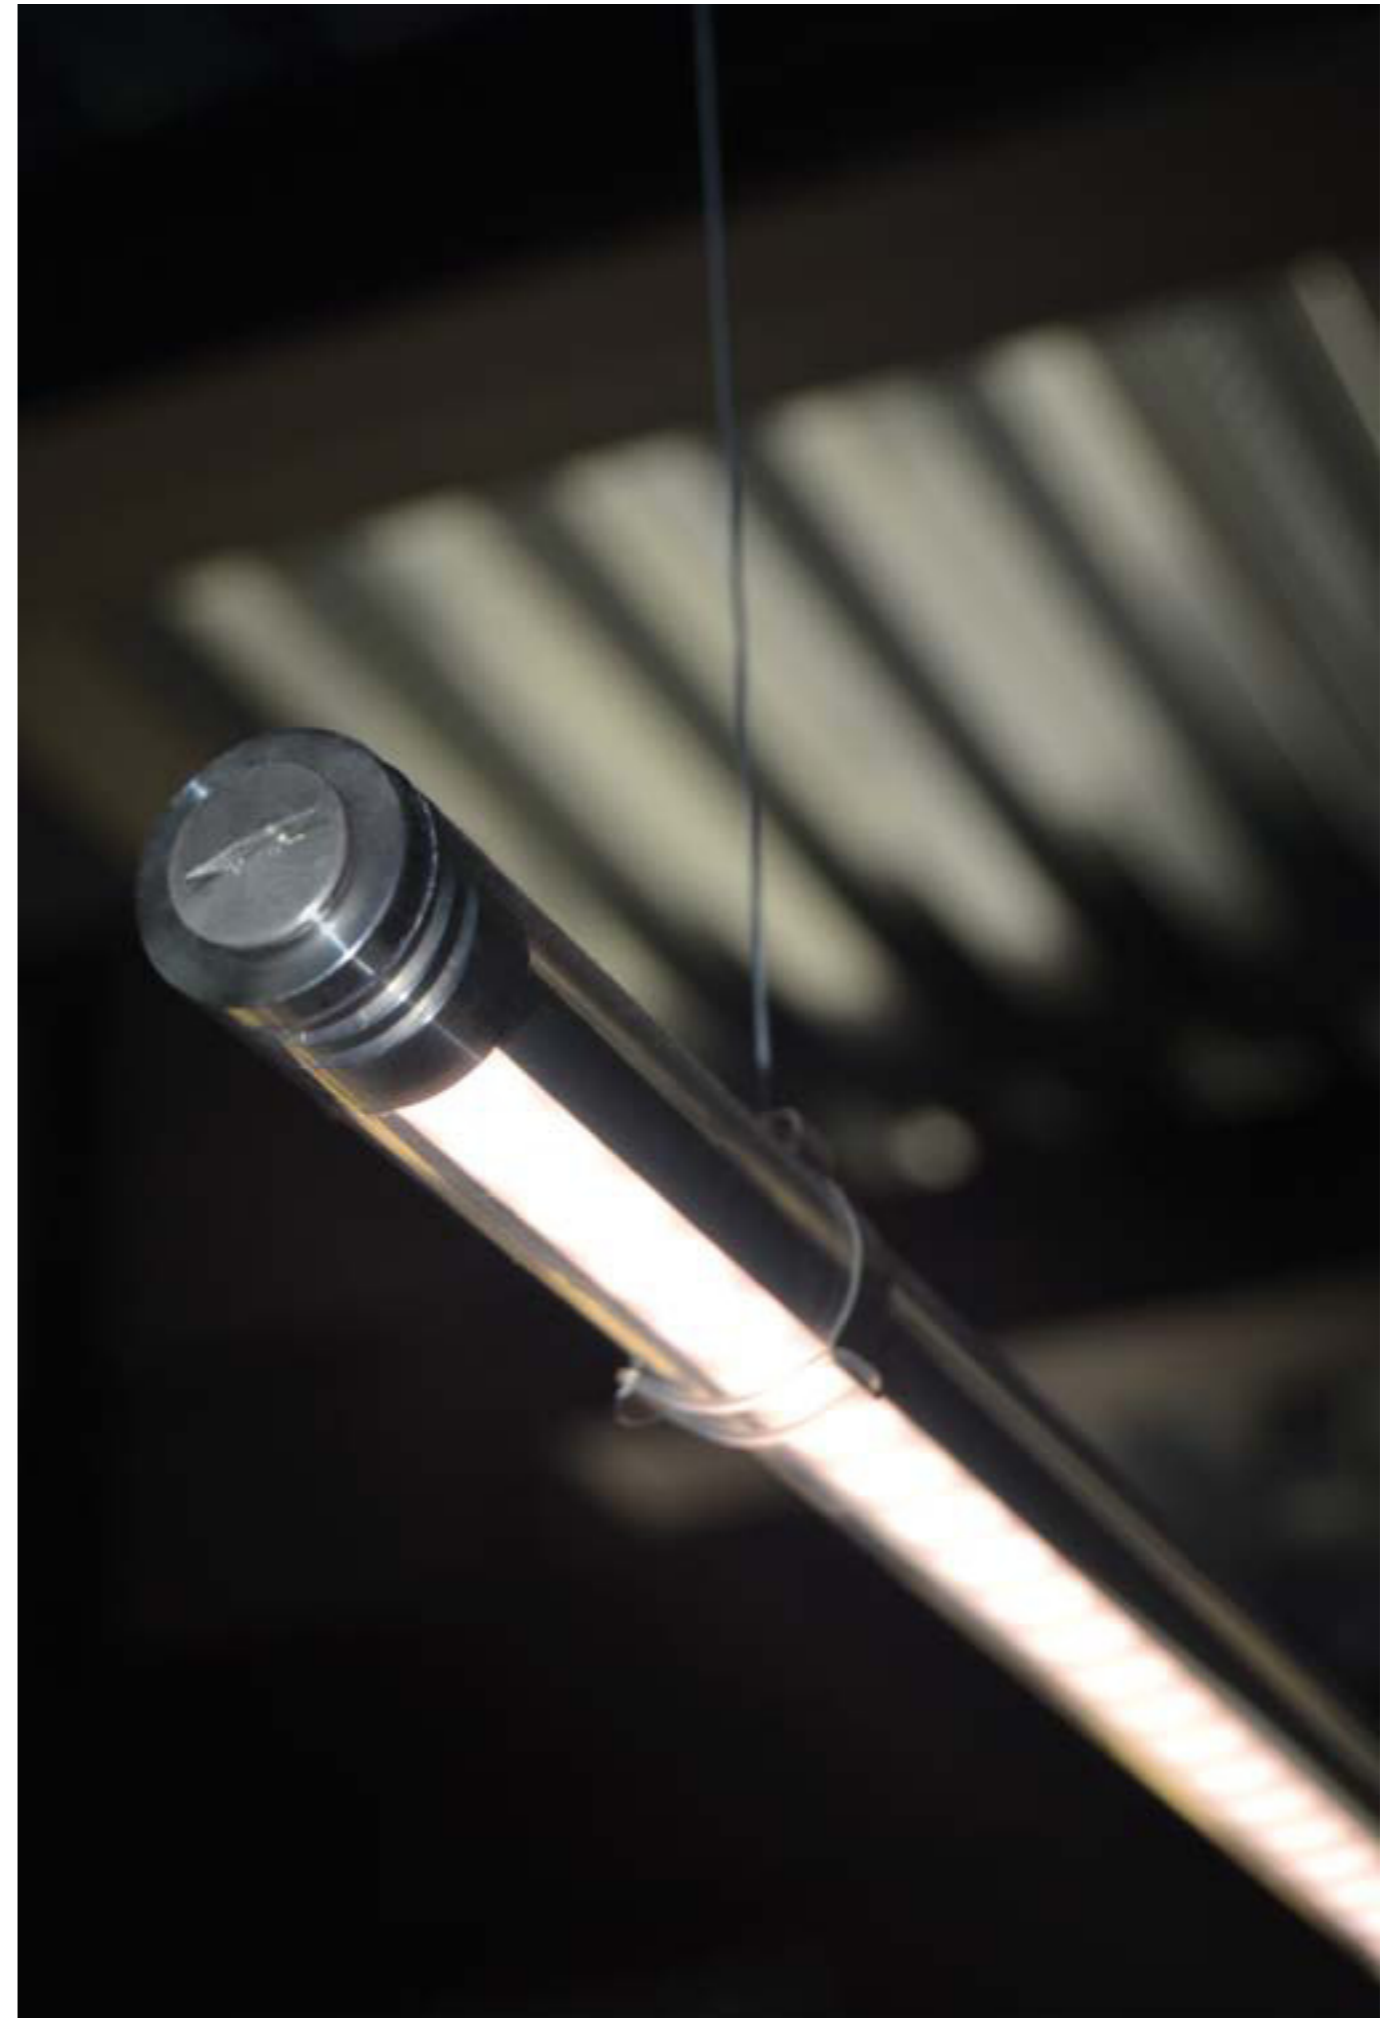

CEILING ROSES FOR SUSPENSION SYSTEM 24V

WANDA system

Ceiling rose with **30W** driver

50/60Hz 220-230V

0990/30

0,50Kg

- .01 White ■
- .02 Black ■
- .23 Satin Aluminium ■

Ceiling rose with **60W** driver

50/60Hz 220-230V

0993/60

0,60Kg

1. .01 White ■
   - .02 Black with white base ■
2. /P DIMMER
3. /V DIMMER
4. /D DIMMER

Ceiling rose with **60W** driver

50/60Hz 220-230V

0990/60

0,60Kg

1. .01 White ■
   - .02 Black ■
   - .85 Painted Silver ■
   - .86 Painted Gold ■
   - .87 Painted Copper ■
   - .88 Painted Bronze ■
2. /P DIMMER MAX 60W
3. /V DIMMER MAX 60W
4. /D DIMMER MAX 60W

Ceiling rose with **100W** driver

50/60Hz 220-230V

0990/100

1,30Kg

1. .01 White ■
   - .02 Black ■
   - .85 Painted Silver ■
   - .86 Painted Gold ■
   - .87 Painted Copper ■
   - .88 Painted Bronze ■
2. /P DIMMER MAX 100W
3. /V DIMMER MAX 100W
4. /D DIMMER MAX 100W
5. /T DIMMER MAX 100W

Ceiling rose with **150W** driver

50/60Hz 220-230V

0990/150

1,30Kg

1. .01 White ■
   - .02 Black ■
   - .85 Painted Silver ■
   - .86 Painted Gold ■
   - .87 Painted Copper ■
   - .88 Painted Bronze ■
2. /P DIMMER MAX 150W
3. /V DIMMER MAX 150W
4. /D DIMMER MAX 150W
5. /T DIMMER MAX 150W

Ceiling rose with **200W** driver

50/60Hz 220-230V

0990/200

2,30 kg

1. .01 White ■
   - .02 Black ■
   - .85 Painted Silver ■
   - .86 Painted Gold ■
   - .87 Painted Copper ■
   - .88 Painted Bronze ■
2. /P DIMMER MAX 2x100W
3. /V DIMMER MAX 2x100W
4. /D DIMMER MAX 2x100W
5. /T DIMMER MAX 2x100W