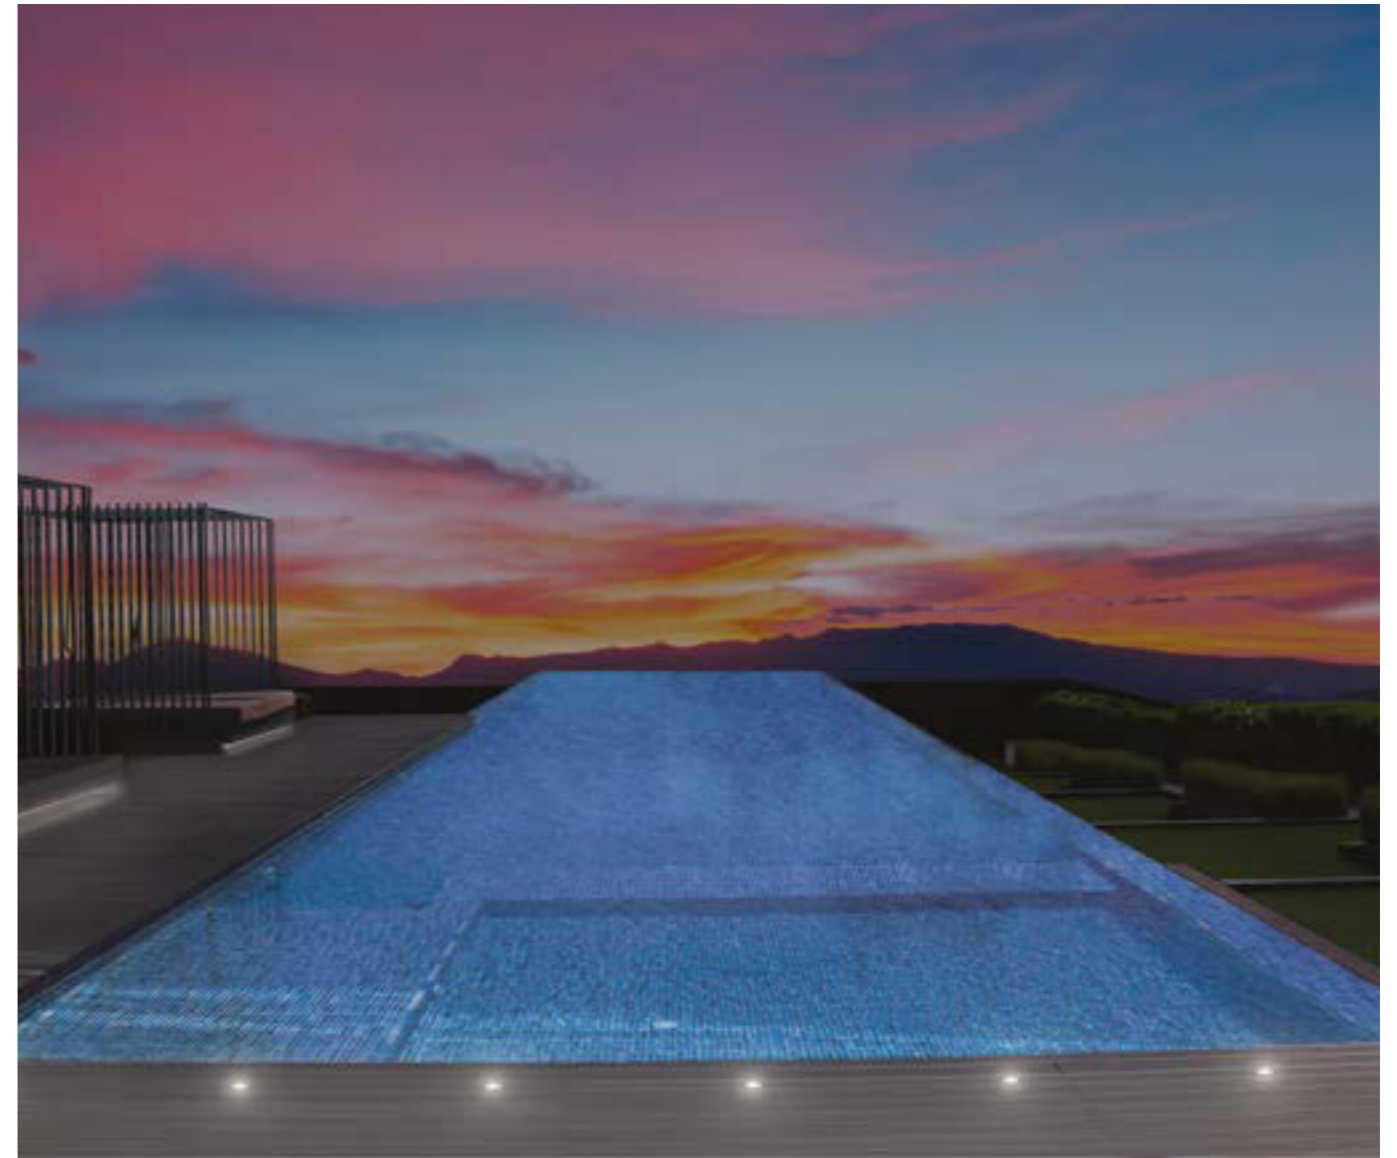

ACCESSORIES

Kit
0251

Draining junction

Box
0217

Plastic box

DRIVERS

DRIVER RGB

0164 120W   **0167** 22W

IN 230V - OUT 3 X 24V

DRIVER RGB CASAMBI

0164/CASA 120W

IN 230V - OUT 3 X 24V

SENSOR & CABLE RGB

0163 IR Sensor

0165 IR Remote controller

0166 Sync Cable

CONVERTER RGB

0168 IN 24V - OUT 3 X 250mA 1-5 Cerchio RGB