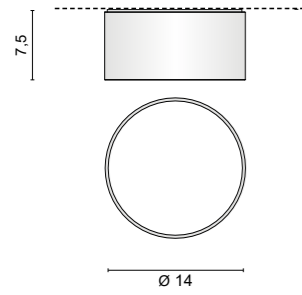

DRUM

5520 1,30 Kg

.01 White

/WW 3000K LED 8W 592lm