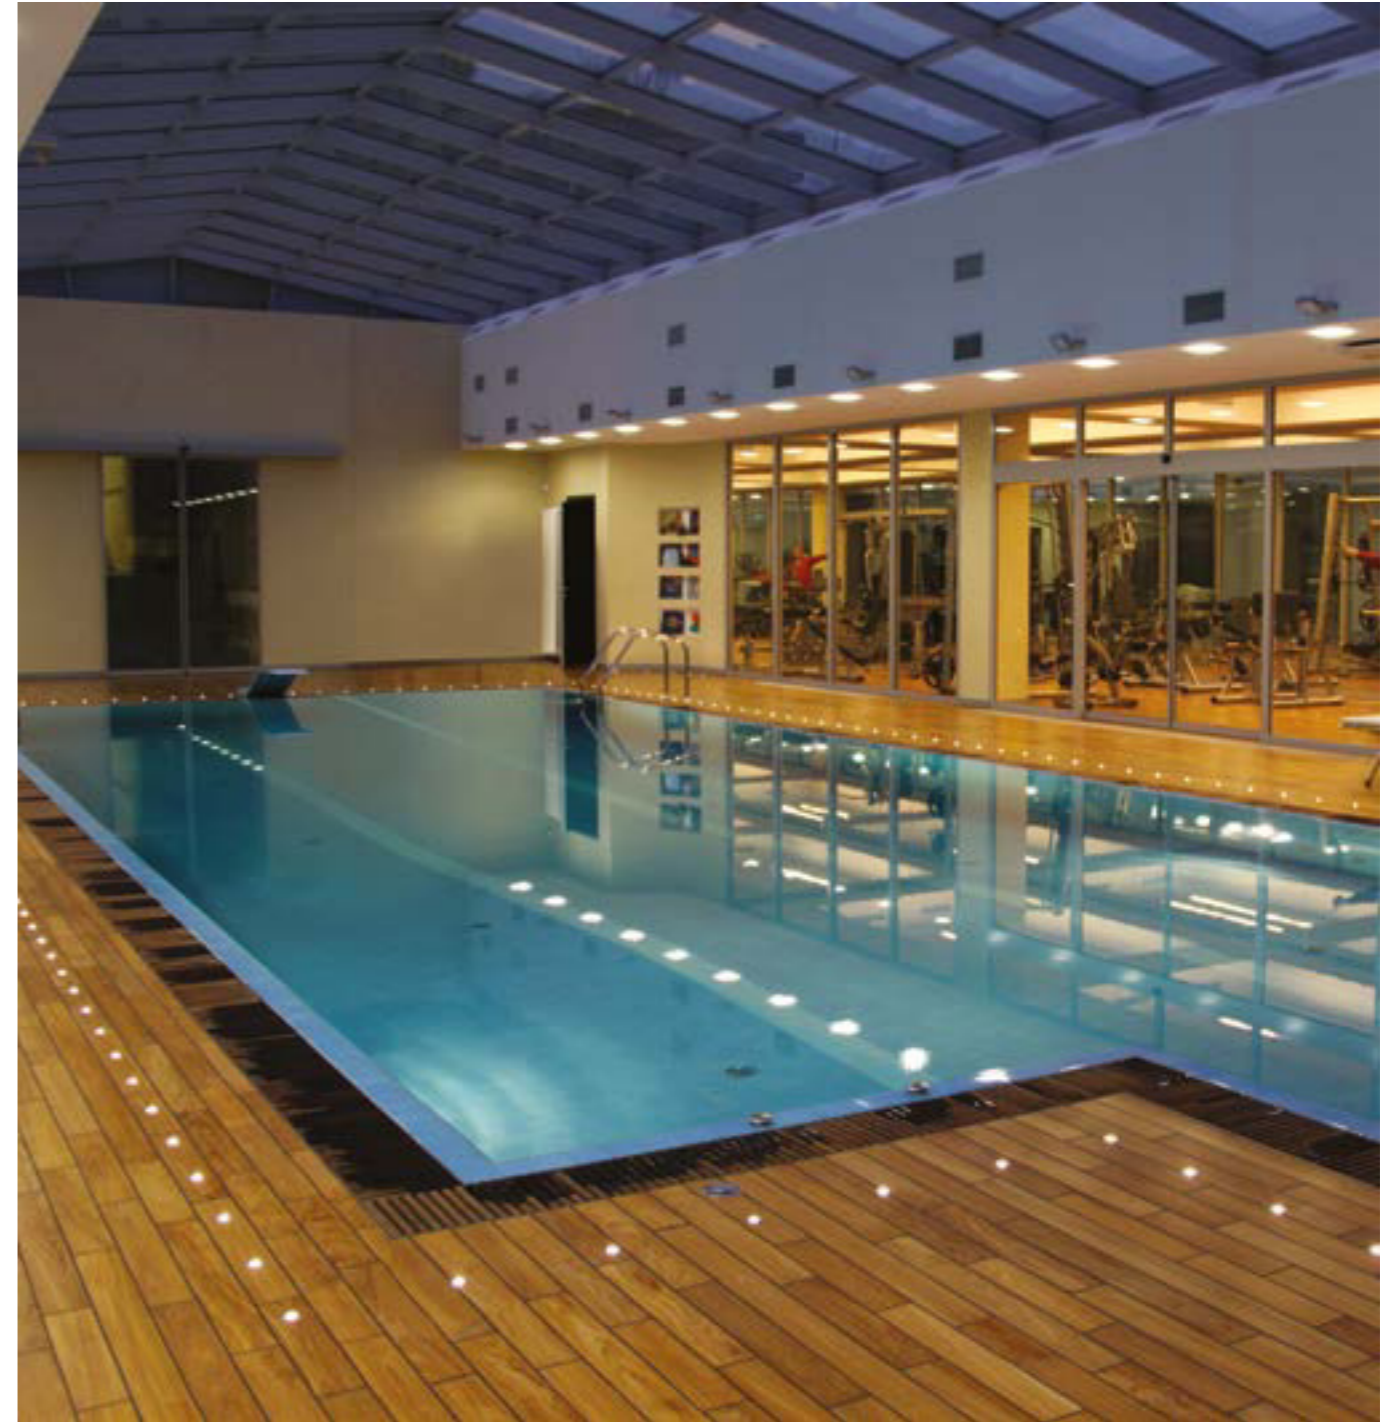

ZEPPELIN MINI

6730.33/ 0,05 Kg

.33 Stainless Steel AISI 316L

/W	4000K	LED 1W 350mA	129lm
/WW	3000K	LED 1W 350mA	117lm
/XW	2700K	LED 1W 350mA	110lm

6731.33/ 0,06 Kg

.33 Stainless Steel AISI 316L

/W	4000K	LED 1W 350mA	129lm
/WW	3000K	LED 1W 350mA	117lm
/XW	2700K	LED 1W 350mA	110lm

ACCESSORIES

Box
0215

Plastic box

Spring for
plasterboard included

2,2 cm

DRIVERS

ON/OFF

Cod.	0125 350mA	0128 350mA
6730	1-6	1-10
6731	1-6	1-10

IP67 DRIVER

Cod.	0031/IP 350mA
6730	1-12
6731	1-12

DIMMABLE

Cod.	0141/DIM PUSH - 1...10V	0141/DALI DIM DALI	0145 DIM	0145/DALI DIM - DALI
6730	5-14	4-14	1-21	1-21
6731	5-14	4-14	1-21	1-21

Only Serial connection