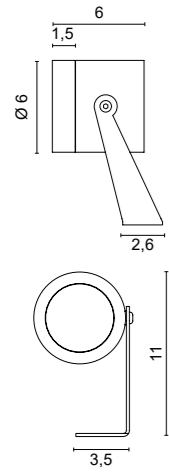

VISION 3

4531						0,50 Kg
.34	Painted Corten					
.39	Painted Anthracite					
.45	Anodized Aluminium					
/W	4000K	/15	/28	/60	LED 8,7W 500mA	1223lm
/WW	3000K	/15	/28	/60	LED 8,7W 500mA	1156lm
/XW	2700K	/15	/28	/60	LED 8,7W 500mA	1106lm

ACCESSORIES

Kit
0247
Stake for temporary
ground installation

Connector
0243

IP Connector