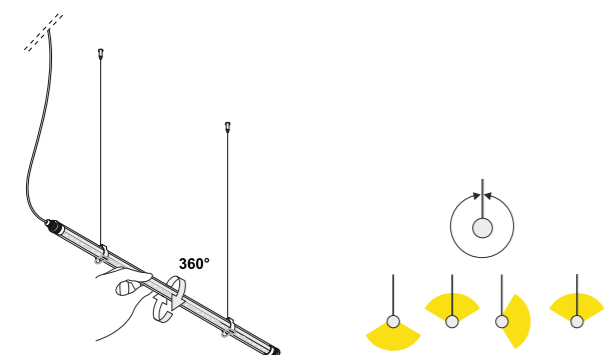

WANDA SYSTEM

1642.33 0,70 Kg

.33	Stainless Steel AISI 316L		
/W	4000K	LED 24V 18W	2208lm
/WW	3000K	LED 24V 18W	1980lm
/XW	2700K	LED 24V 18W	1872lm

Suspension fixing kit supplied with the lamp

1644.33 1,53 Kg

.33	Stainless Steel AISI 316L		
/W	4000K	LED 24V 25,5W	3128lm
/WW	3000K	LED 24V 25,5W	2805lm
/XW	2700K	LED 24V 25,5W	2652lm

Suspension fixing kit supplied with the lamp

FINISHES CODES

.33 Stainless Steel
AISI 316L

1643.33 1,36 Kg

.33	Stainless Steel AISI 316L		
/W	4000K	LED 24V 22,5W	2760lm
/WW	3000K	LED 24V 22,5W	2475lm
/XW	2700K	LED 24V 22,5W	2340lm

Suspension fixing kit supplied with the lamp

1645.33 1,79 Kg

.33	Stainless Steel AISI 316L		
/W	4000K	LED 24V 30W	3680lm
/WW	3000K	LED 24V 30W	3300lm
/XW	2700K	LED 24V 30W	3120lm

Suspension fixing kit supplied with the lamp