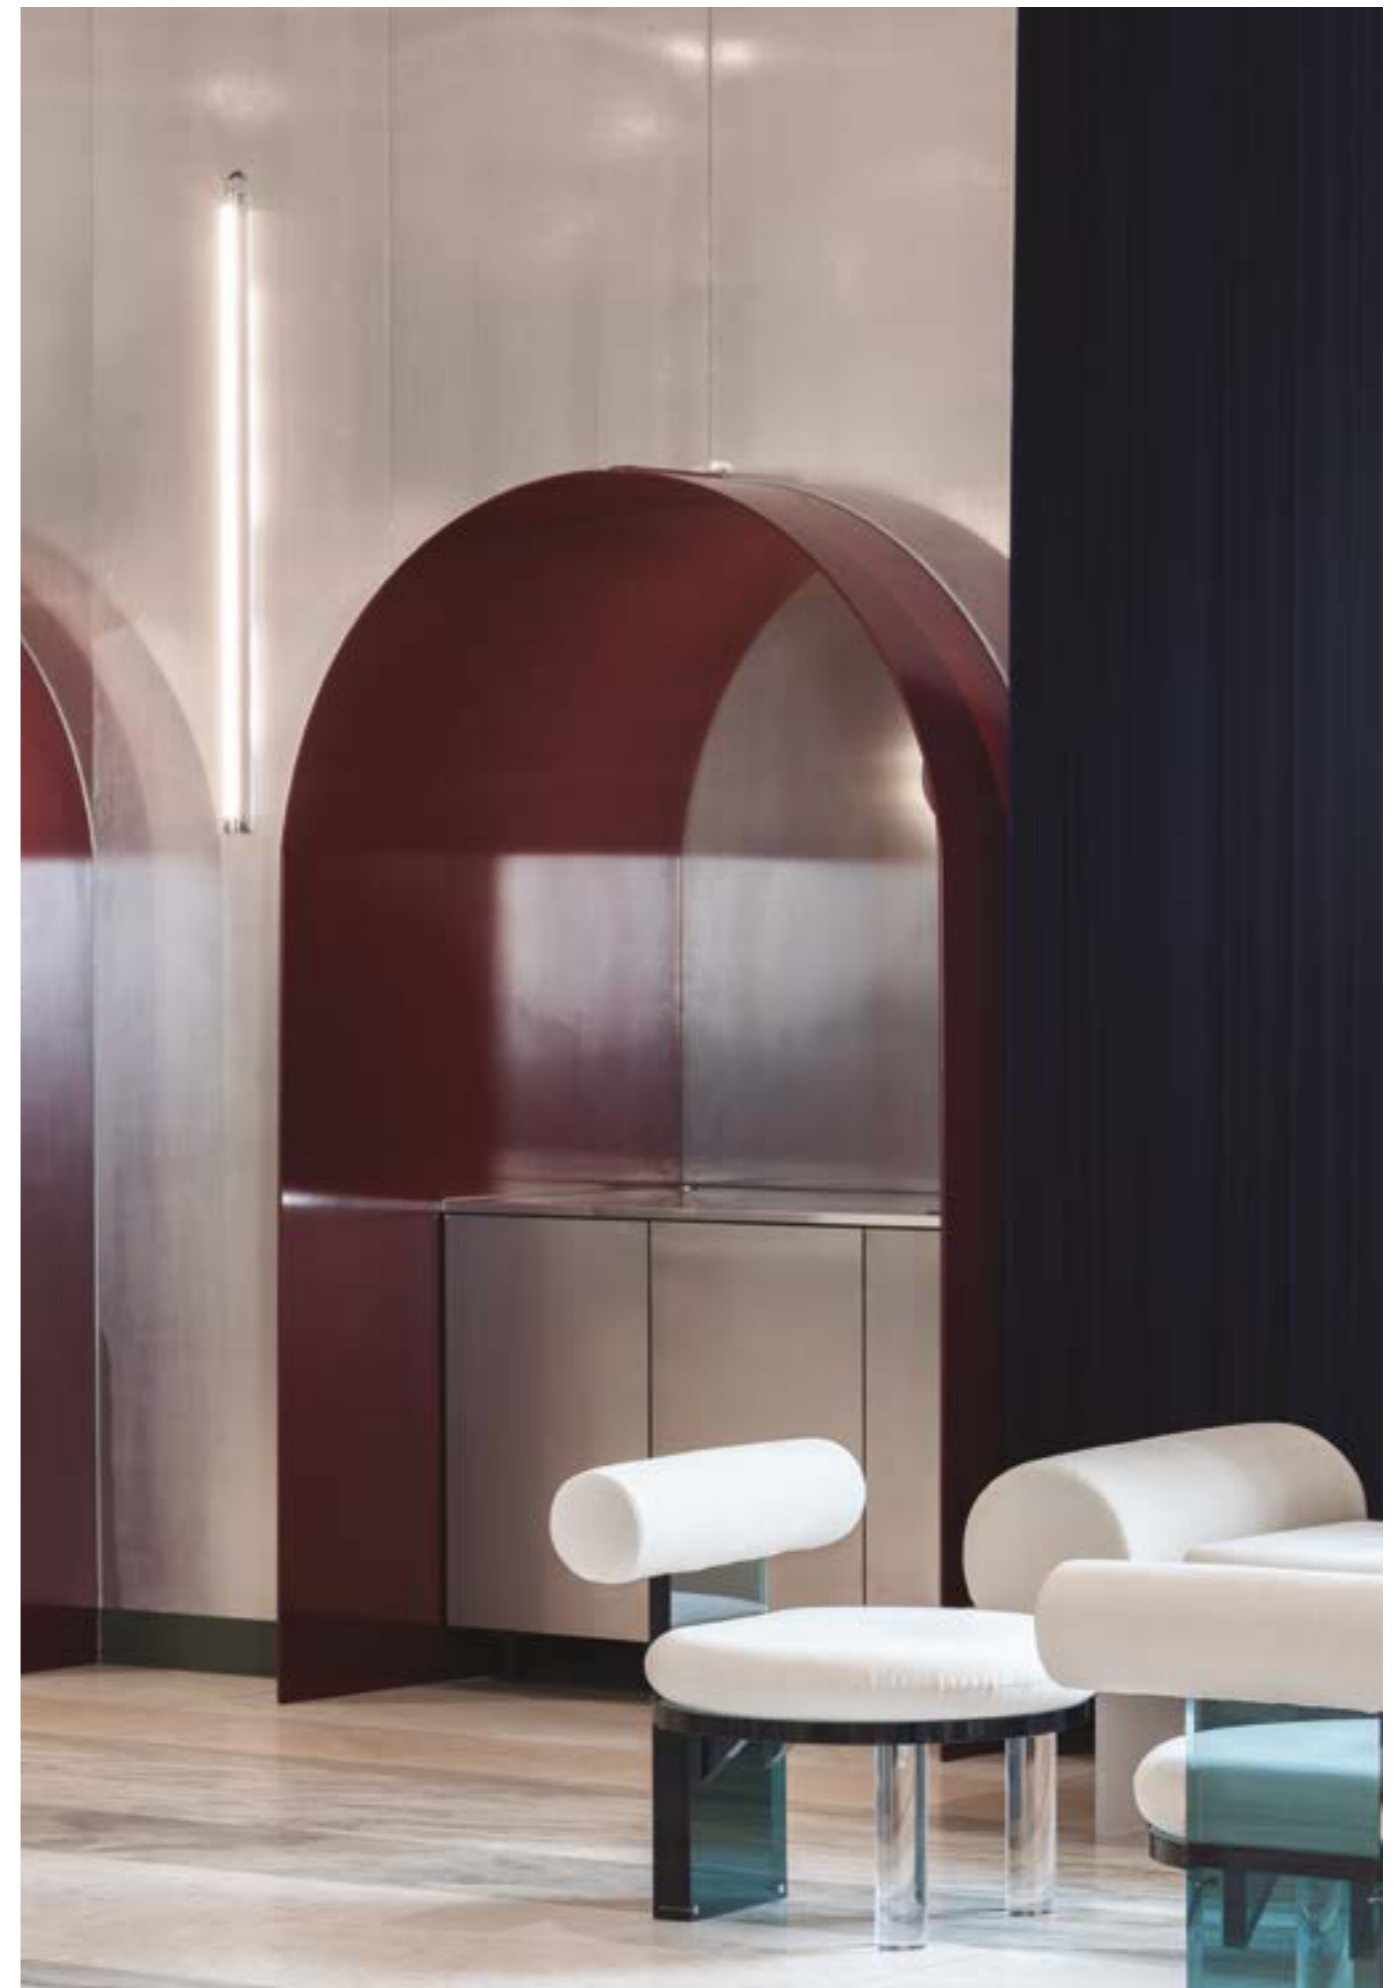

## FINISHES CODES

**.33** Stainless Steel AISI 316L

Cobra studios design, HUGUES DELAUNAY & KENNY DECOMMER