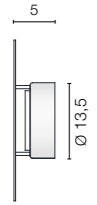

ECLIPSE IP

4625 1,50 Kg

.01	White	
.34	Painted Corten	
.39	Painted Anthracite	

/WW 3000K LED 8,7W 670lm

FINISHES CODES

.01 White **.34** Painted corten **.39** Painted Anthracite