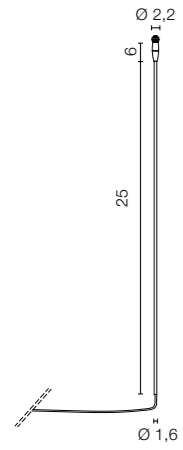

TRILLI

3547 0,15 Kg

.38	Shiny Copper	
/W	4000K LED 1W 350mA	129lm
/WW	3000K LED 1W 350mA	117lm
/XW	2700K LED 1W 350mA	110lm

Moldable and adjustable

3549 0,40 Kg

.38	Shiny Copper	
/W	4000K LED 1W 350mA	129lm
/WW	3000K LED 1W 350mA	117lm
/XW	2700K LED 1W 350mA	110lm

Moldable and adjustable

3548 0,25 Kg

.38	Shiny Copper	
/W	4000K LED 1W 350mA	129lm
/WW	3000K LED 1W 350mA	117lm
/XW	2700K LED 1W 350mA	110lm

Moldable and adjustable

FINISHES CODES