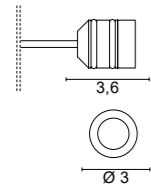

RACCORDI DI LUCE SYSTEM - JOY SYSTEM

ILLUMINATOR

ELEMENTS

7516 Illuminatori 0,08 Kg

.45	Anodized aluminium	
/W	4000K LED 1,5W 500mA	180lm
/WW	3000K LED 1,5W 500mA	162lm
/XW	2700K LED 1,5W 500mA	153lm