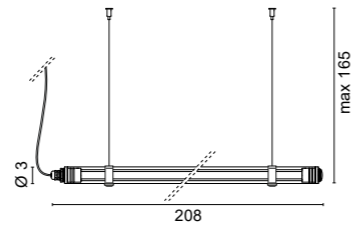

1643.33 1,36 Kg

.33	Stainless Steel AISI 316L		
/W	4000K	LED 24V 22,5W	2760lm
/WW	3000K	LED 24V 22,5W	2475lm
/XW	2700K	LED 24V 22,5W	2340lm

Suspension fixing kit supplied with the lamp

1645.33 1,79 Kg

.33	Stainless Steel AISI 316L		
/W	4000K	LED 24V 30W	3680lm
/WW	3000K	LED 24V 30W	3300lm
/XW	2700K	LED 24V 30W	3120lm

Suspension fixing kit supplied with the lamp