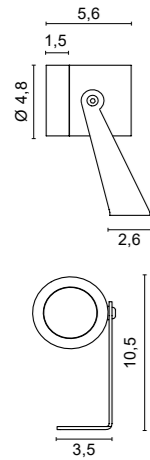

VISION 2

4530

0,35 Kg

.34	Painted Corten	
.39	Painted Anthracite	
.45	Anodized Aluminium	
/W	4000K /18 /40 /60	LED 5,9W 350mA 885lm
/WW	3000K /18 /40 /60	LED 5,9W 350mA 836lm
/XW	2700K /18 /40 /60	LED 5,9W 350mA 800lm

ACCESSORIES

Kit
0247

Stake for temporary ground installation

Connector
0243

IP Connector