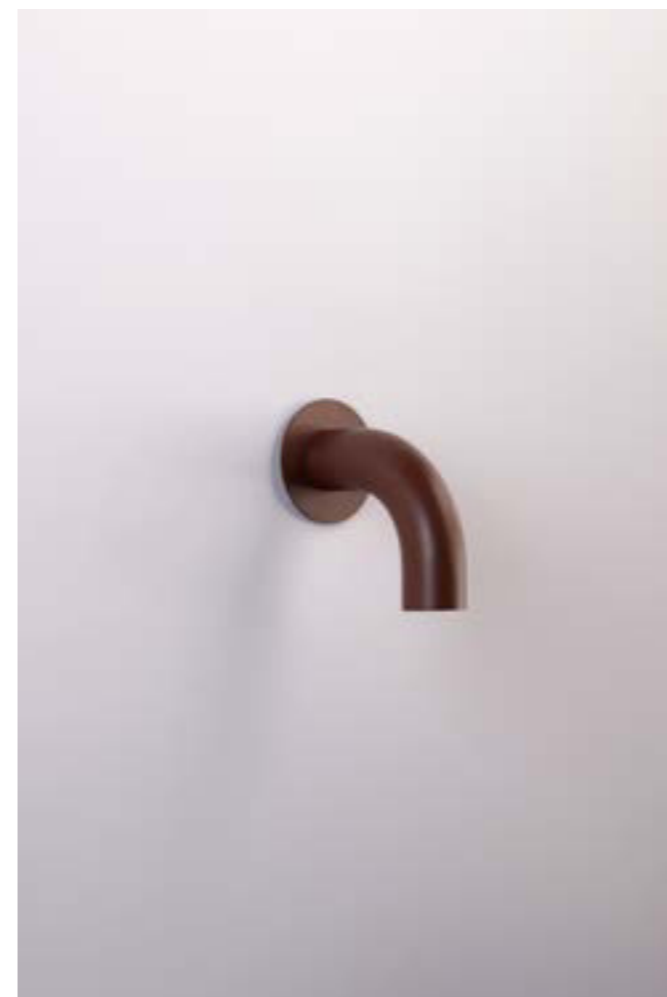

## FINISHES CODES

.01 White    .02 Black    .33 Stainless Steel AISI316L    .34 Painted Corten