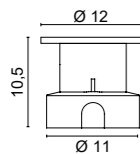

0246/R Draining formwork with plate