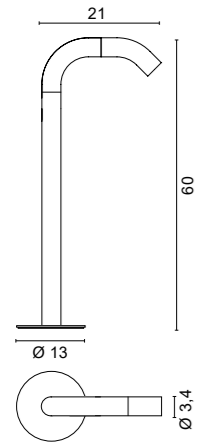

RACCORDI DI LUCE SYSTEM - JOY SYSTEM

3556 1,50 Kg

.33	Stainless Steel AISI 316L	■
.34	Painted Corten	■
/W	4000K LED 1,5W 500mA	180lm
/WW	3000K LED 1,5W 500mA	162lm
/XW	2700K LED 1,5W 500mA	153lm

Only Serial Connection

3557 2,00 Kg

.33	Stainless Steel AISI 316L	■
.34	Painted Corten	■
/W	4000K LED 3W 500mA	360lm
/WW	3000K LED 3W 500mA	324lm
/XW	2700K LED 3W 500mA	306lm

Only Serial Connection