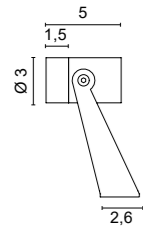

VISION 1

4529

0,20 Kg

.34	Painted Corten	■
.39	Painted Anthracite	■
.45	Anodized Aluminium	■

/W	4000K	/11	/25	/45	LED 1,5W 500mA	180lm
/WW	3000K	/11	/25	/45	LED 1,5W 500mA	162lm
/XW	2700K	/11	/25	/45	LED 1,5W 500mA	153lm