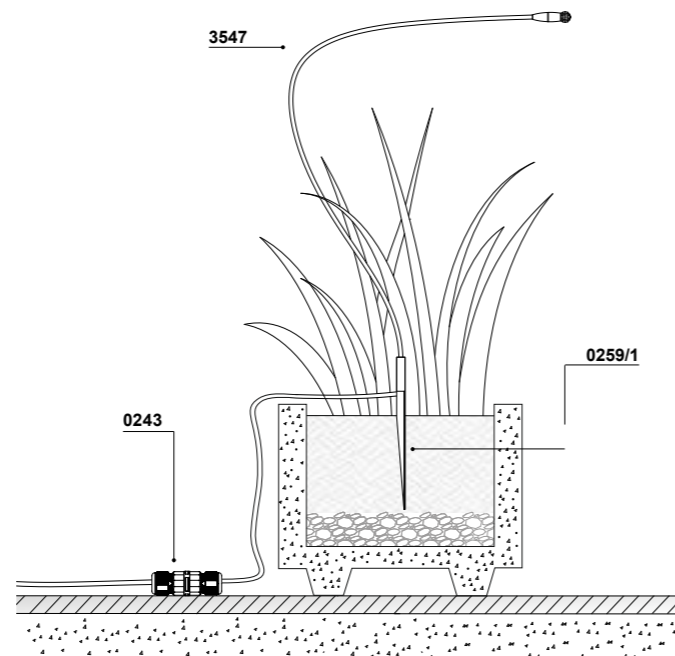

EXAMPLES OF MULTIPLE CONFIGURATION