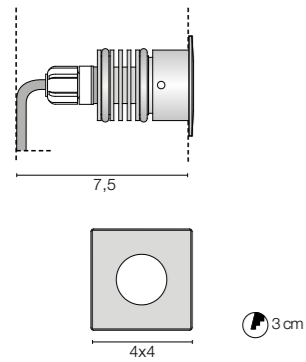

6394.33/ 0,10 Kg

.33 Stainless Steel AISI 316L

/W	4000K	/11	/25	/45	max LED 1,5W 500mA	180lm
/WW	3000K	/11	/25	/45	max LED 1,5W 500mA	162lm
/XW	2700K	/11	/25	/45	max LED 1,5W 500mA	153lm

ACCESSORIES

Kit
0220

Draining junction +
IP Connector

Box
0216

Plastic box

Spring for
plasterbox Included

3,2 cm