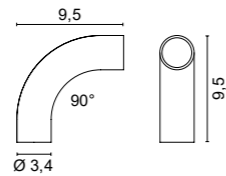

7500 90° expanding bend

.01	White	
.02	Black	
.06	Green	
.33	Stainless Steel AISI 316L	
.34	Painted Corten