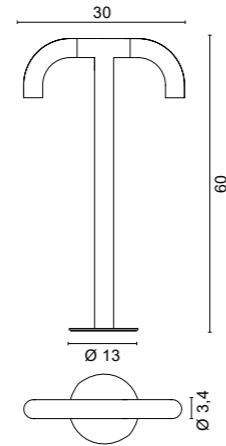

RACCORDI DI LUCE SYSTEM - JOY SYSTEM

3556 1,50 Kg

.33	Stainless Steel AISI 316L	■
.34	Painted Corten	■
/W	4000K LED 1,5W 500mA	180lm
/WW	3000K LED 1,5W 500mA	162lm
/XW	2700K LED 1,5W 500mA	153lm

Only Serial Connection

3557 2,00 Kg

.33	Stainless Steel AISI 316L	■
.34	Painted Corten	■
/W	4000K LED 3W 500mA	360lm
/WW	3000K LED 3W 500mA	324lm
/XW	2700K LED 3W 500mA	306lm

Only Serial Connection