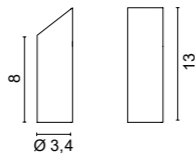

7505 Joint with 45° cut

.01	White	
.02	Black	
.06	Green	
.33	Stainless Steel AISI 316L	
.34	Painted Corten