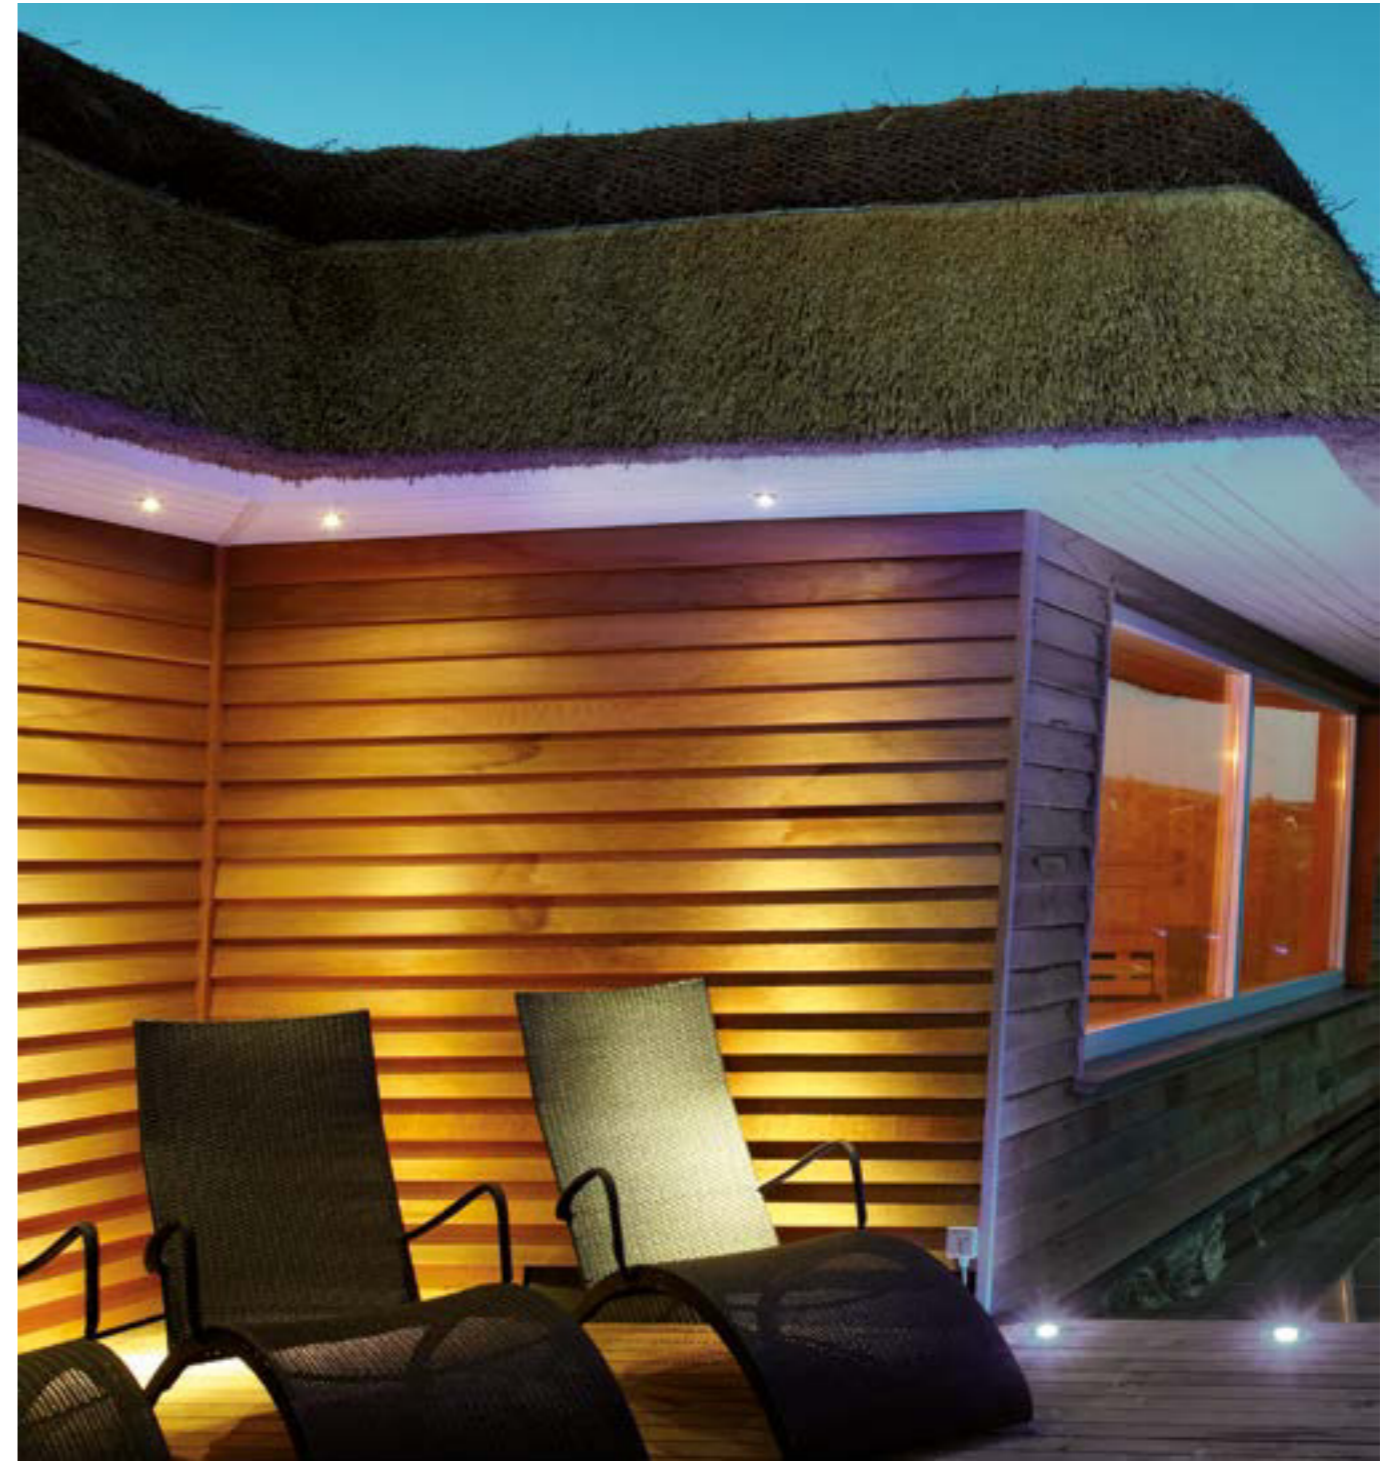

DRIVERS

ON/OFF

Cod.	0147/COB 500mA
6397	1-2
6741	1-2

IP67 DRIVER

Cod.	0143/IP 500mA
6397	1
6741	1

DIMMABLE

Cod.	0141/DIM PUSH - 1...10V	0141/DALI DIM DALI	0145 DIM	0145/DALI DIM - DALI
6397	1-2	1-2	1-3	1-3
6741	1-2	1-2	1-3	1-3

Only serial connection