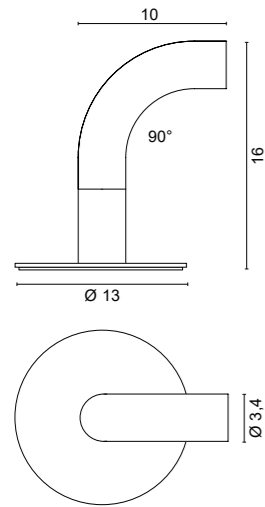

RACCORDI DI LUCE SYSTEM - JOY SYSTEM

The lamps are supplied without drivers
These are to be ordered separately and placed remotely

3555		0,60 Kg
.33	Stainless Steel AISI 316L	||
.34	Painted Corten	■
/W	4000K LED 1,5W 500mA	180lm
/WW	3000K LED 1,5W 500mA	162lm
/XW	2700K LED 1,5W 500mA	153lm

Only Serial Connection

ACCESSORIES

Box
0246/R

Draining formwork
with plate

Connector
0276

IP67 connector
with gel