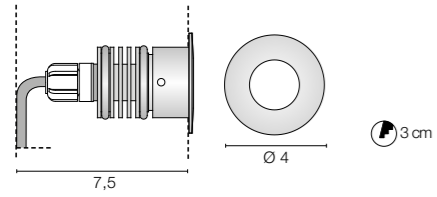

ZEPPELIN

6348.33/ 0,08 Kg

.33 Stainless Steel AISI 316L

/W	4000K	max LED 1,5W 500mA	180lm
/WW	3000K	max LED 1,5W 500mA	162lm
/XW	2700K	max LED 1,5W 500mA	153lm