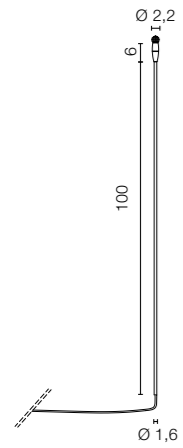

3547 0,15 Kg

.38	Shiny Copper	
/W	4000K LED 1W 350mA	129lm
/WW	3000K LED 1W 350mA	117lm
/XW	2700K LED 1W 350mA	110lm

Moldable and adjustable

3549 0,40 Kg

.38	Shiny Copper	
/W	4000K LED 1W 350mA	129lm
/WW	3000K LED 1W 350mA	117lm
/XW	2700K LED 1W 350mA	110lm

Moldable and adjustable

3548 0,25 Kg

.38	Shiny Copper	
/W	4000K LED 1W 350mA	129lm
/WW	3000K LED 1W 350mA	117lm
/XW	2700K LED 1W 350mA	110lm

Moldable and adjustable