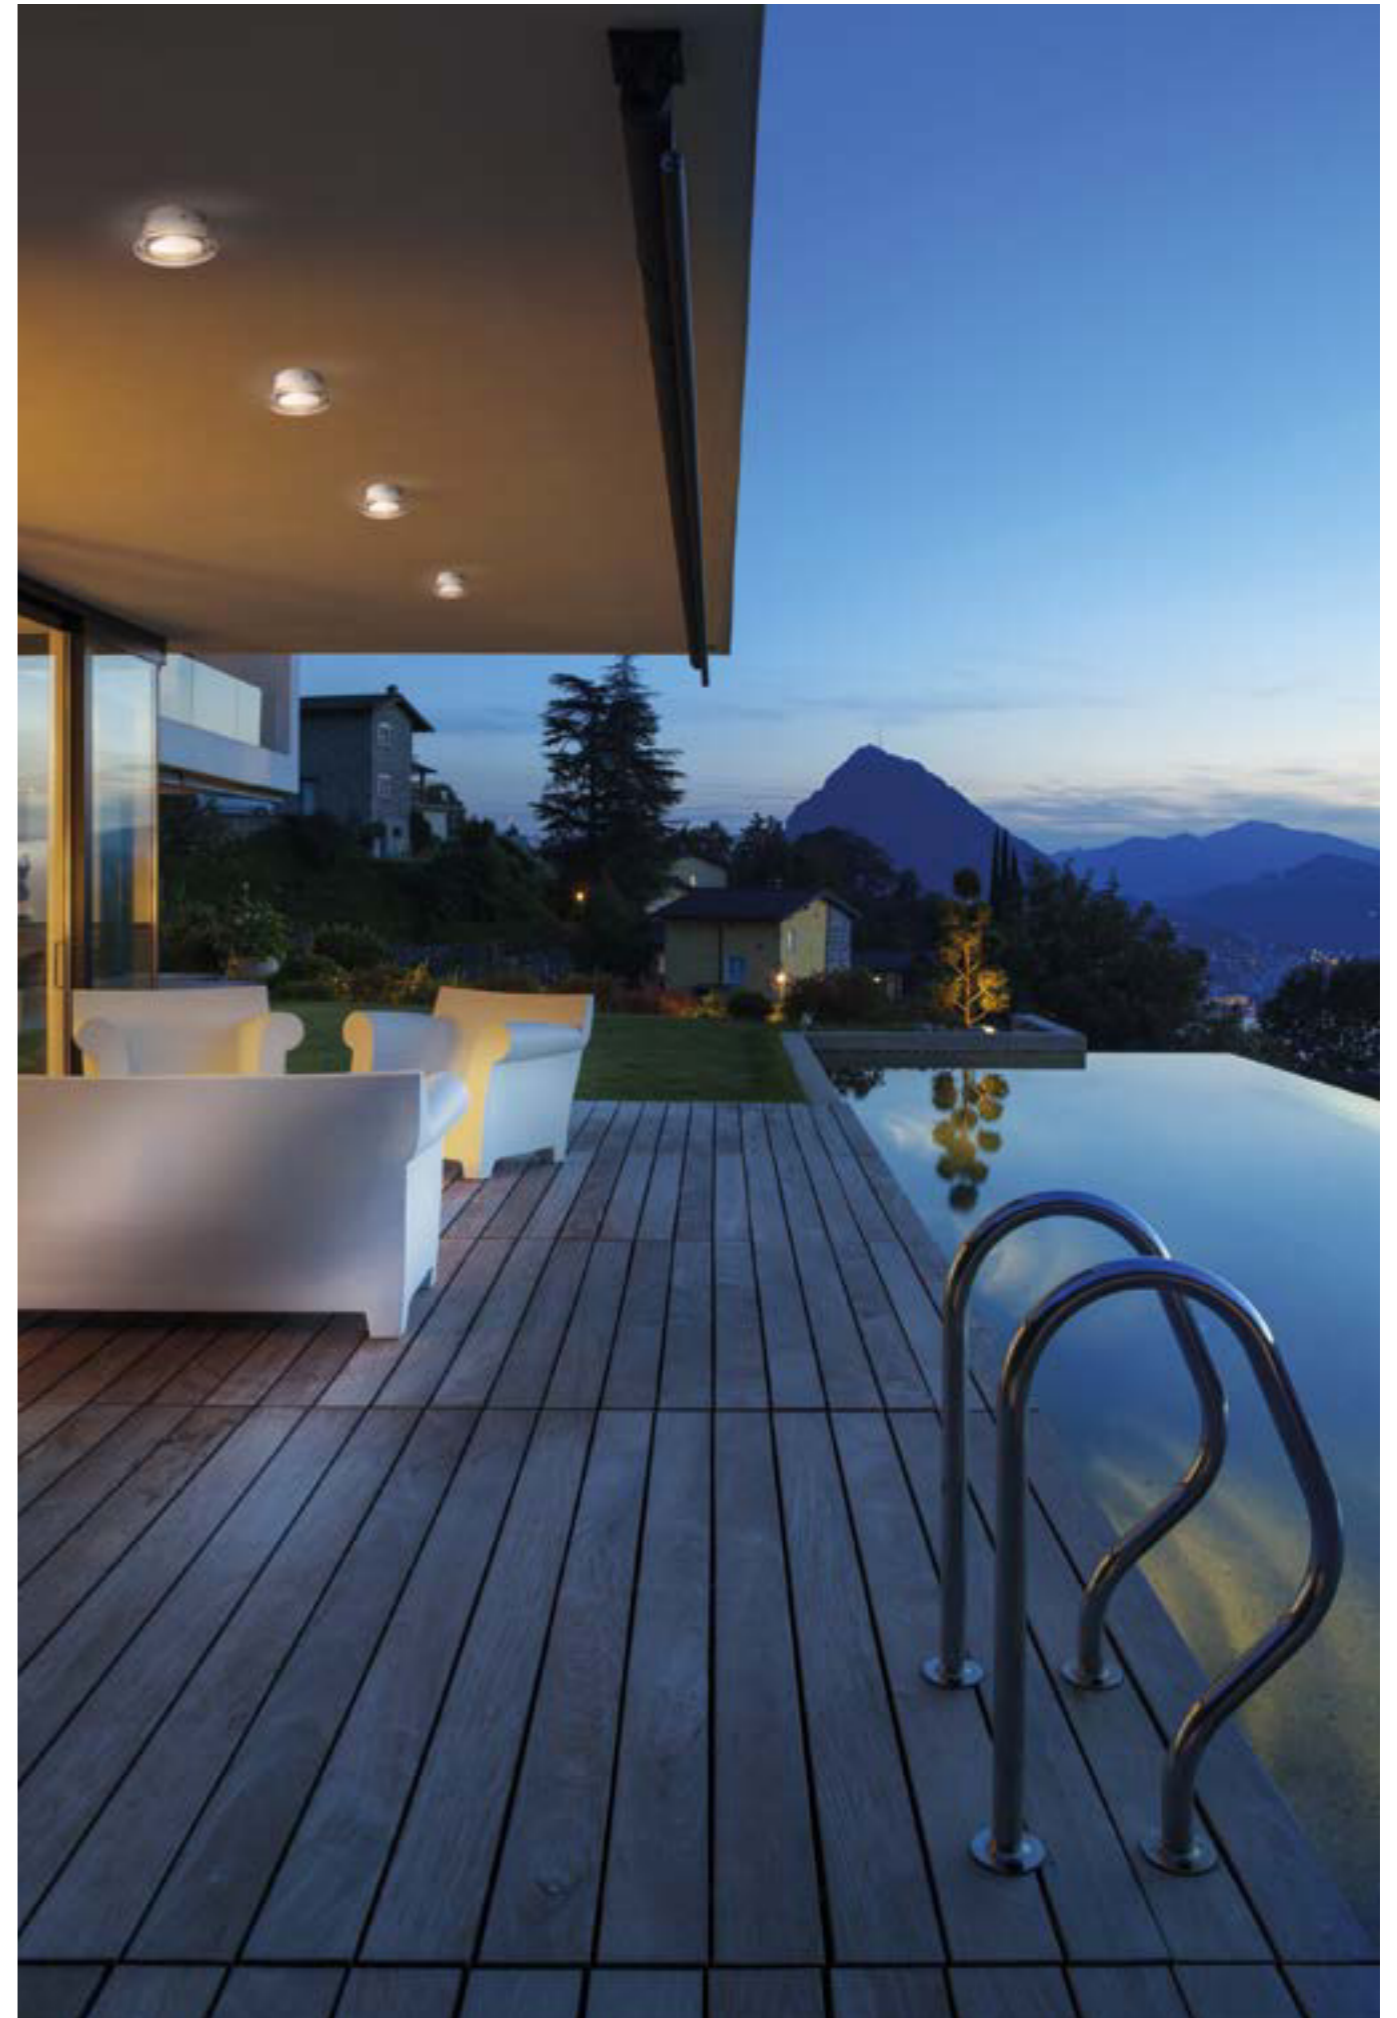

## FINISHES CODES

.01 White

OUTDOOR