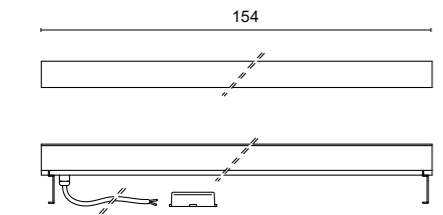

6419 2,30 Kg

.01 White

/W 4000K LED 24V 14,4W 1620lm

/WW 3000K LED 24V 14,4W 1530lm

IP67 connector included