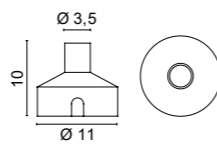

0228/R Draining junction box

BOX & CONNECTORS