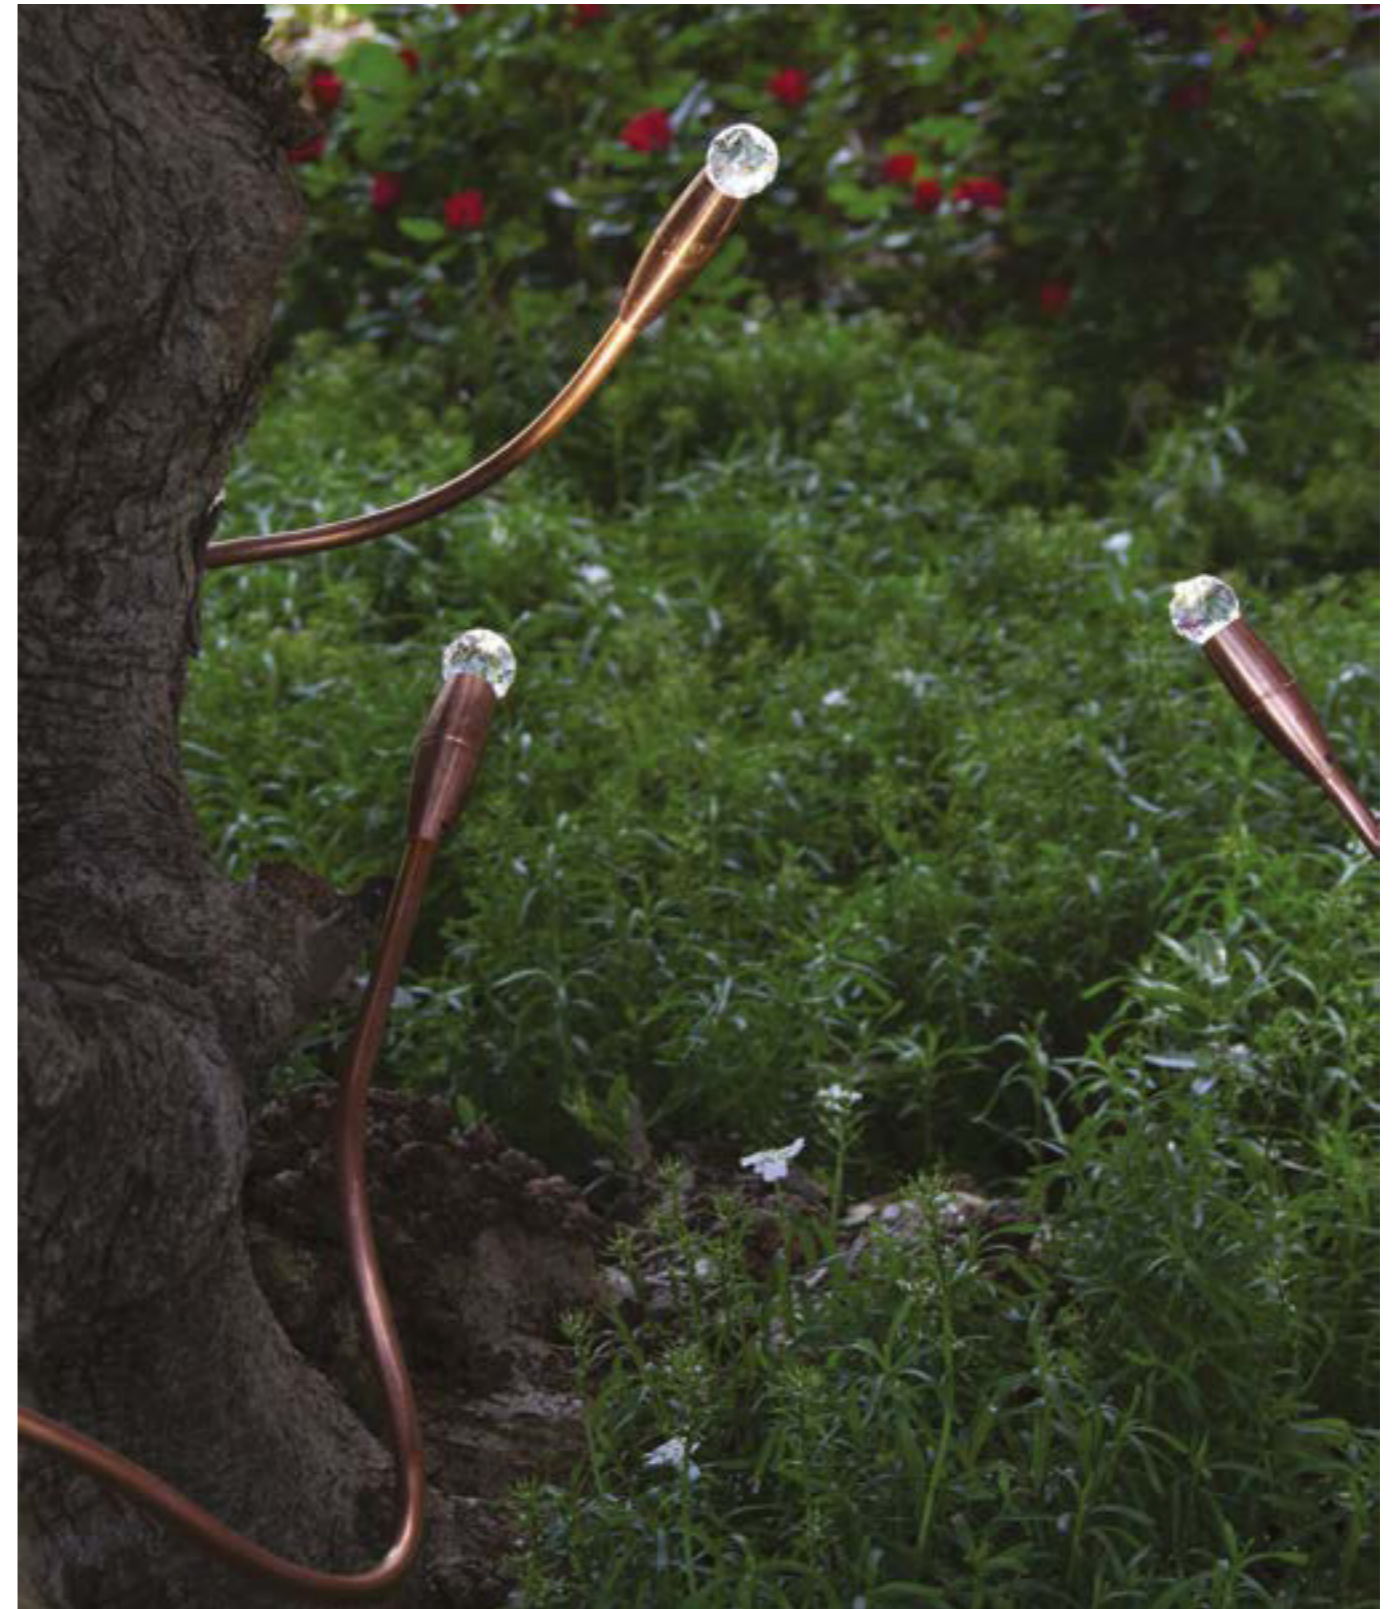

TRILLI

3547 0,15 Kg

.38	Shiny Copper	
/W	4000K LED 1W 350mA	129lm
/WW	3000K LED 1W 350mA	117lm
/XW	2700K LED 1W 350mA	110lm

Moldable and adjustable

3549 0,40 Kg

.38	Shiny Copper	
/W	4000K LED 1W 350mA	129lm
/WW	3000K LED 1W 350mA	117lm
/XW	2700K LED 1W 350mA	110lm

Moldable and adjustable

3548 0,25 Kg

.38	Shiny Copper	
/W	4000K LED 1W 350mA	129lm
/WW	3000K LED 1W 350mA	117lm
/XW	2700K LED 1W 350mA	110lm

Moldable and adjustable

FINISHES CODES