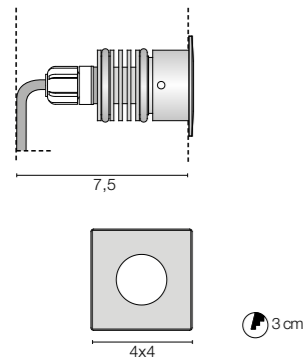

6395.33/ 0,20 Kg

.33 Stainless Steel AISI 316L

LED 3 x 250mA