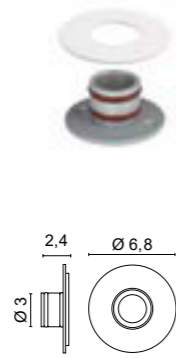

7521 Aluminium wall base with cover disk
.01 White
.02 Black
.06 Green
.33 Stainless Steel AISI 316L
.34 Painted Corten

RACCORDI DI LUCE SYSTEM - JOY SYSTEM

ACCESSORIES

7510 Junction element
.02 Black