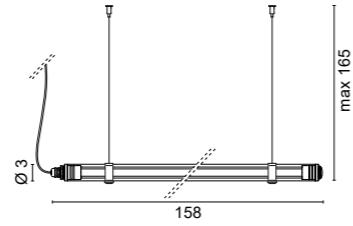

WANDA SYSTEM

1642.33 0,70 Kg

.33	Stainless Steel AISI 316L		
/W	4000K	LED 24V 18W	2208lm
/WW	3000K	LED 24V 18W	1980lm
/XW	2700K	LED 24V 18W	1872lm

Suspension fixing kit supplied with the lamp

1644.33 1,53 Kg

.33	Stainless Steel AISI 316L		
/W	4000K	LED 24V 25,5W	3128lm
/WW	3000K	LED 24V 25,5W	2805lm
/XW	2700K	LED 24V 25,5W	2652lm

Suspension fixing kit supplied with the lamp

FINISHES CODES

.33 Stainless Steel
AISI 316L

1643.33 1,36 Kg

.33	Stainless Steel AISI 316L		
/W	4000K	LED 24V 22,5W	2760lm
/WW	3000K	LED 24V 22,5W	2475lm
/XW	2700K	LED 24V 22,5W	2340lm

Suspension fixing kit supplied with the lamp

1645.33 1,79 Kg

.33	Stainless Steel AISI 316L		
/W	4000K	LED 24V 30W	3680lm
/WW	3000K	LED 24V 30W	3300lm
/XW	2700K	LED 24V 30W	3120lm

Suspension fixing kit supplied with the lamp