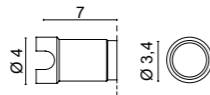

0216 Plastic box

BOX & CONNECTORS