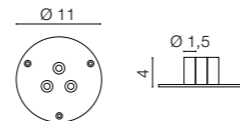

0252/3 Installation base for 3 art. Trilli