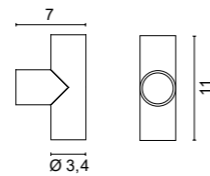

7501 T Joint expanding bend

.01	White	
.02	Black	
.06	Green	
.33	Stainless Steel AISI 316L	
.34	Painted Corten