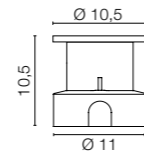

TRILLI

ACCESSORIES

DRIVERS

ON/OFF

Cod.	0031/IP 350mA	0125 350m	0128 350mA
3547	1-12	1-6	1-12
3548	1-12	1-6	1-12
3549	1-12	1-6	1-12

DIMMABLE

Cod.	141/DIM PUSH - 1...10V	0141/DALI DIM DALI	0145 DIM	0145/DALI DIM - DALI	0733/DIM PHASE CUT
3547	4-14	5-14	1-21	1-21	1
3548	4-14	5-14	1-21	1-21	1
3549	4-14	5-14	1-21	1-21	1

Only serial connection