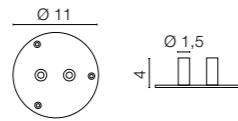

0252/2 Installation base for 2 art. Trilli