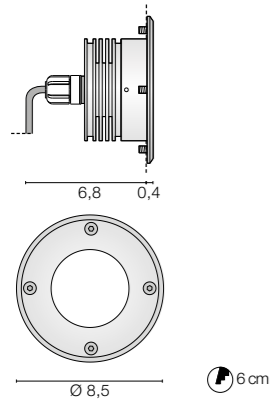

DRIVE

6729 0,40 Kg

.33 Stainless Steel AISI 316L

/W	4000K	LED 4W 24V	658lm
/WW	3000K	LED 4W 24V	608lm
/XW	2700K	LED 4W 24V	562lm

Driveover recessed spot 2000Kg

ACCESSORIES

Kit
0229

Kit draining junction
+ IP connector

FINISHES CODES

.33 Stainless Steel
AISI 316L