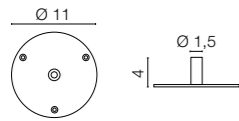

0252/1 Installation base for 1 art. Trilli