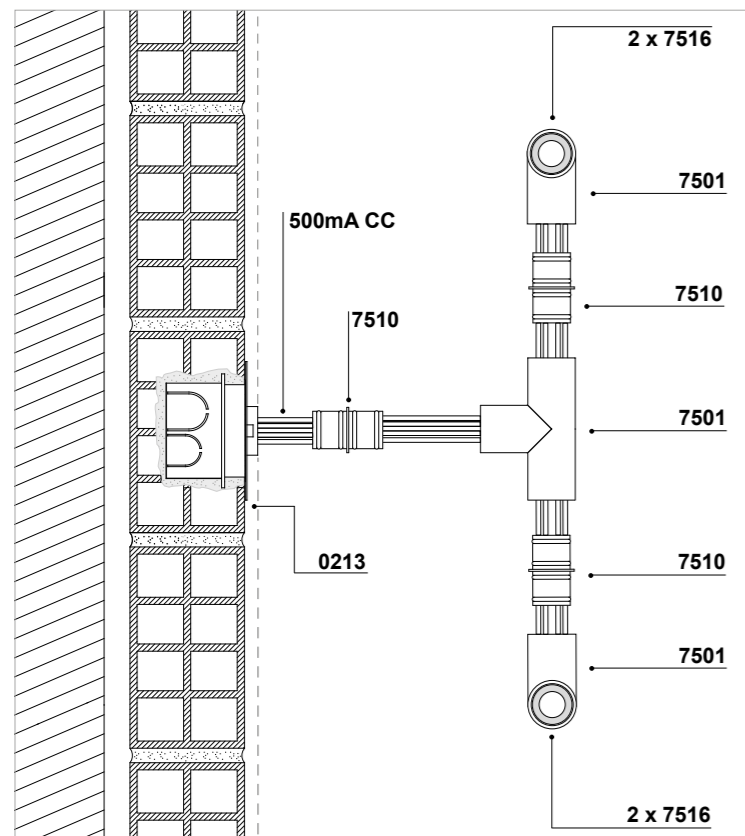

RACCORDI DI LUCE SYSTEM - JOY SYSTEM

EXAMPLES OF MULTIPLE CONFIGURATION