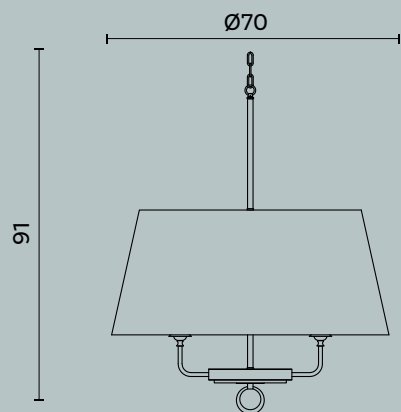

Juliette 818