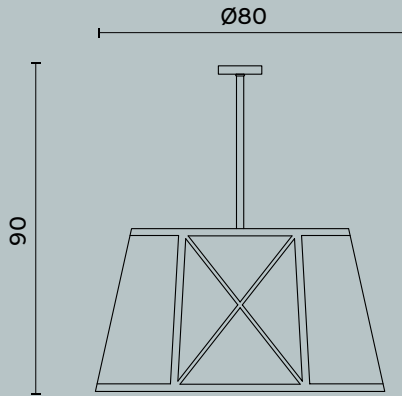

Mokum

Panarea 674