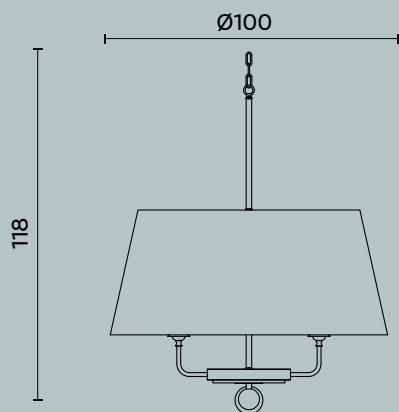

Juliette 815