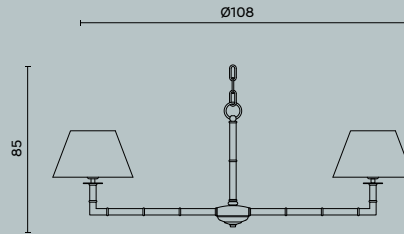

Alanis M374