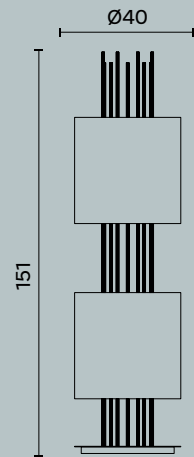

Soho Oring L