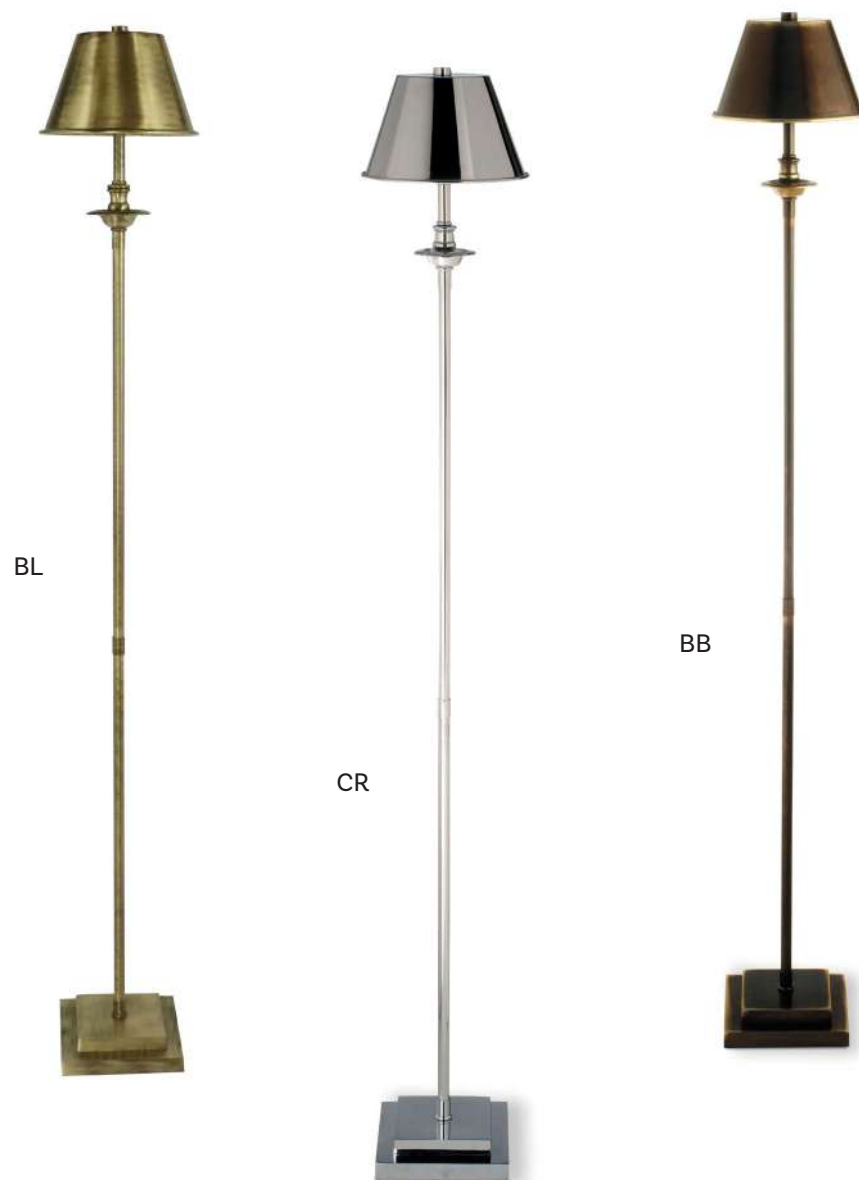

Kuma L

Design: Michele Bonan

CE IP42

Ø cm 21 x H cm 145

Lampada da terra in ottone, paralume orientabile, proposta in varie finiture. Utilizzo per interno ed esterno.

Floor lamp in brass, adjustable lampshade, various finishes proposal. For indoor and outdoor use.

Lampadina | Bulb 3W - 2.700°K LED - 400 Lumen
Finiture | Finishes CR - BL - BB

Modalità di accensione a scelta: Choice of lighting modes:
- Dimmer a tre livelli di intensità; - Dimmer with three intensity levels;
- Interruttore ON/OFF - ON/OFF switch

Batteria ricaricabile con autonomia 9 h - Alimentatore ricarica batteria 95-240V completo di kit spine internazionali a corredo di ciascuna lampada.

Rechargeable battery autonomy 9 hours. Power battery charger 95-240V complete with international plug adaptor kit, provided for each lamp.