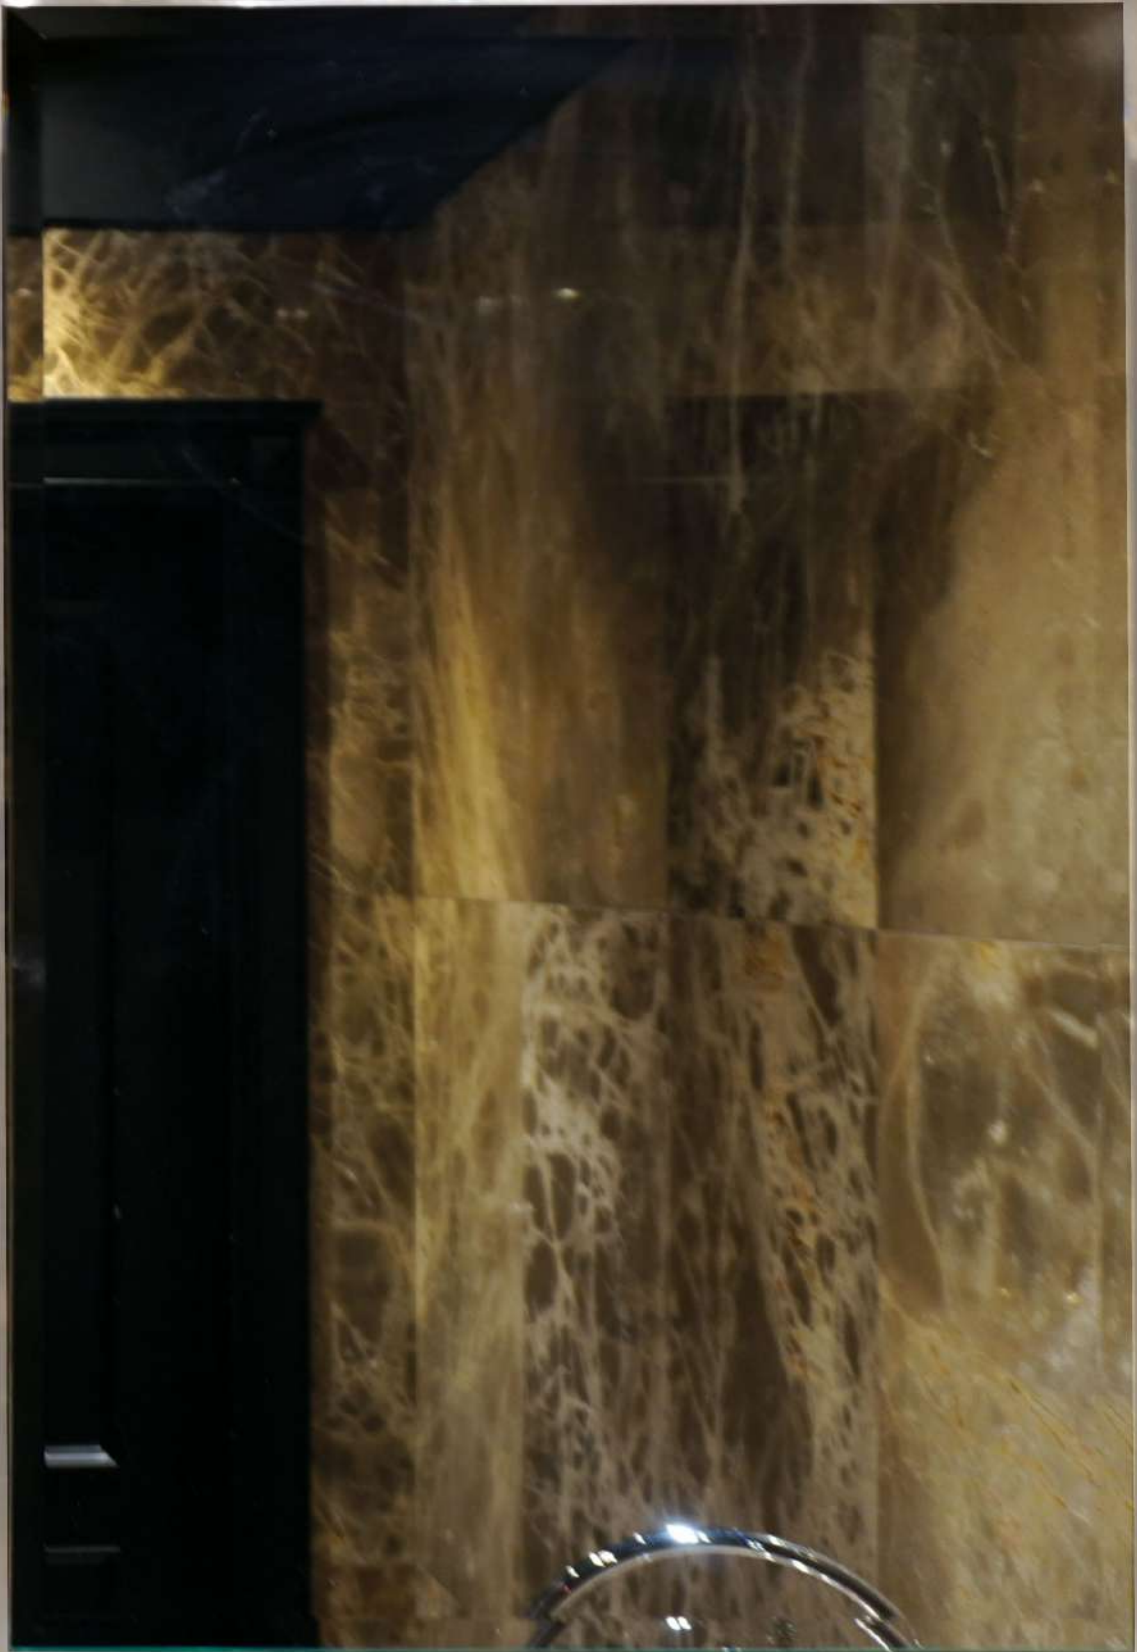

Alabaster

GRAND HOTEL ORIENTE,
NAPOLI

estro

480 | Mirror

Alabaster R751

Specchio rettangolare molato a filo lucido, retroilluminazione a LED.

Rectangular polished edge mirror with ground profile, LED backlighting.