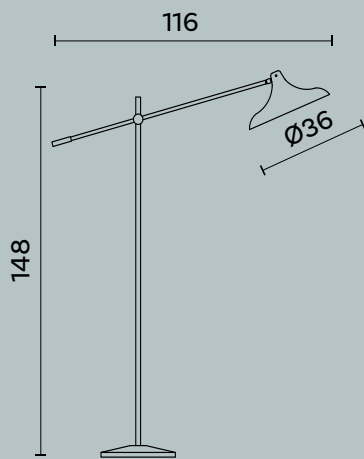

Liberty M777