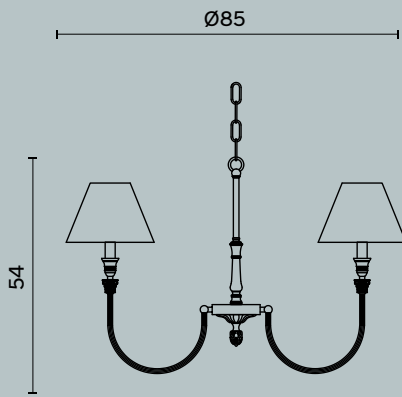

Principe 623