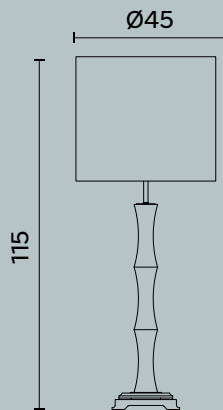

Chantal M205