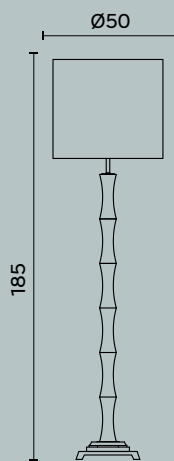

Chantal M206