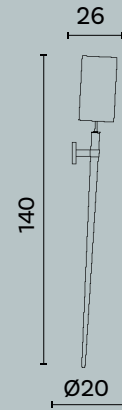

Kyoto M410

Lucy M395