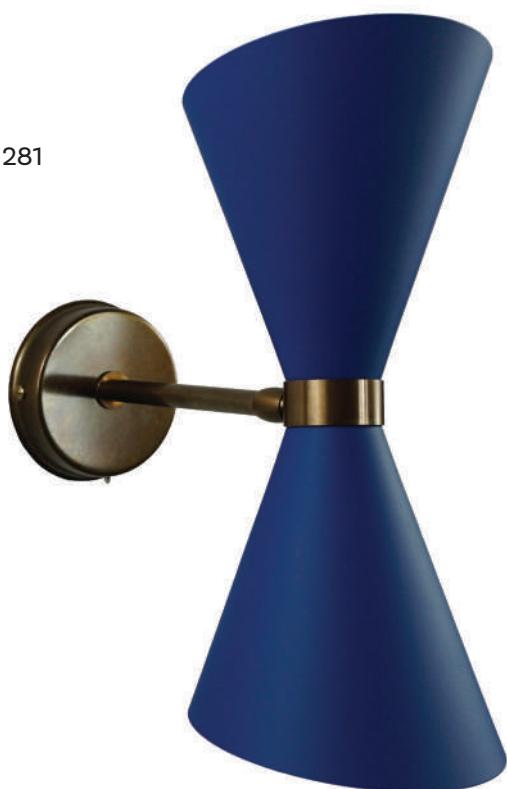

Lampada da parete a braccio singolo in ottone con parabole orientabili in metallo verniciato.

Wall lamp single arm in brass with swinging painted metal shades.

Lampadina | Bulb Max 60 W - E27
Finiture | Finishes BR

Lampada da parete a braccio singolo orientabile e snodabile in ottone e parabole metalliche verniciate.

Wall lamp with single swinging arm in brass and painted metal shades.

Lampadina | Bulb Max 60 W - E27
Finiture | Finishes OS

Petra M281

L/W cm 14 x P/D cm 26 x H cm 33

Lampada da parete in ottone con snodo e parabole in metallo verniciato.

Wall lamp in brass with swinging metal painted shades.

Lampadina | Bulb 2 x Max - 40W - E14
Finiture | Finishes BR

Petra M281

Petra M282

L/W cm 14 x P/D cm 28 x H cm 33

Lampada da parete in ottone con doppio snodo orientabile e parabole in metallo verniciato.

Wall lamp in brass with double swinging and adjustable metal painted shades.