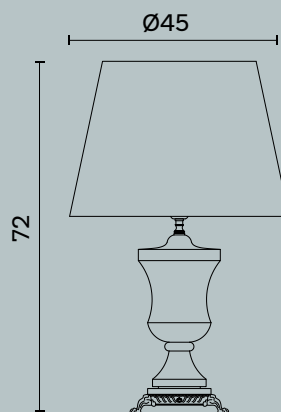

Madison 648