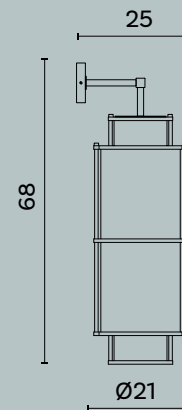

Wall

Annie M367

Arianne M204