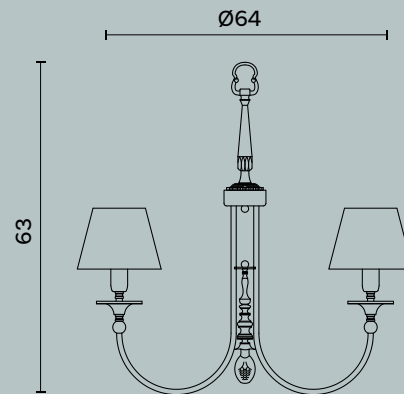

Ceiling lamp with plate and particulars in brass.
Fabric lampshade.

Lampadina | Bulb Bulb 6 x Max 75W - E27
Finitura | Finish BR

Disegni Tecnici

Technical drawings

Adara C176

Alanis M374

Alicya M287

Alicya M288