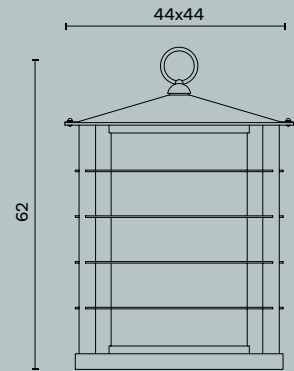

Disegni Tecnici

Technical drawings

Dakota 881

Miami 995