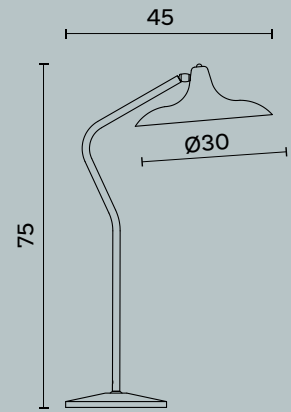

Liberty M776