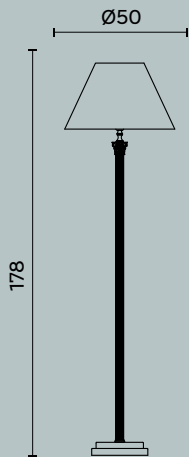

Principe 486