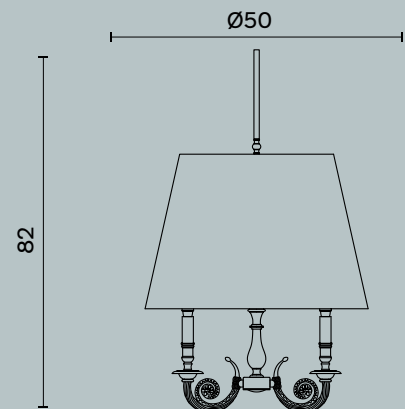

Disegni Tecnici

Technical drawings

Adara C176

Alanis M374

Alicya M288

Boston 683

Custer 845