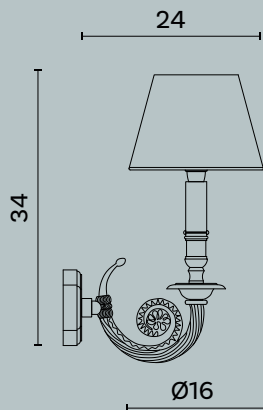

Wall

Arianne M204

Boston 688