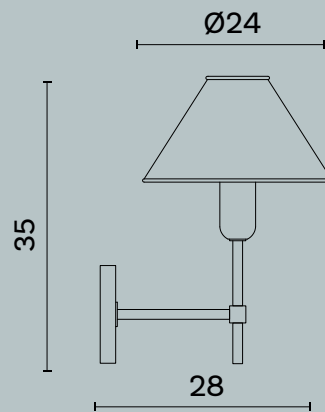

Alicya M340