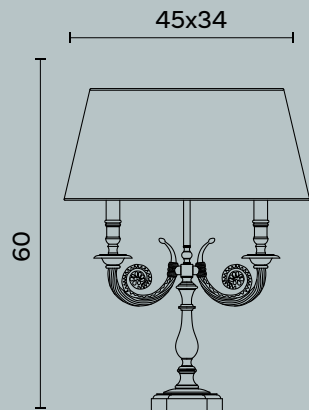

Table

Boston 690