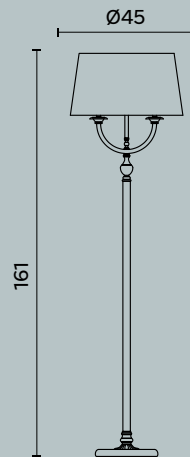

Regency 275