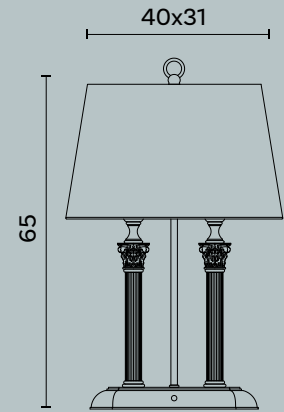

Principe 487