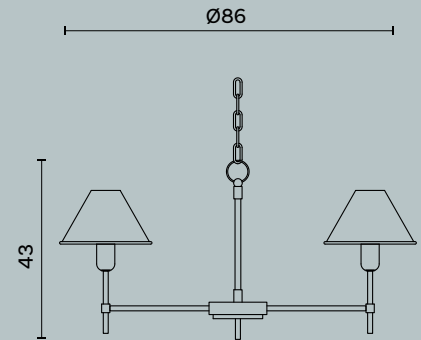

Disegni Tecnici

Technical drawings

Adara C176

Alanis M374

Alicya M288

Custer 845