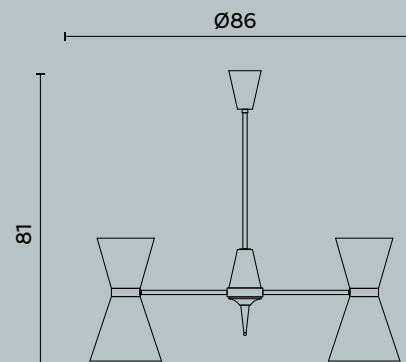

Divina M279