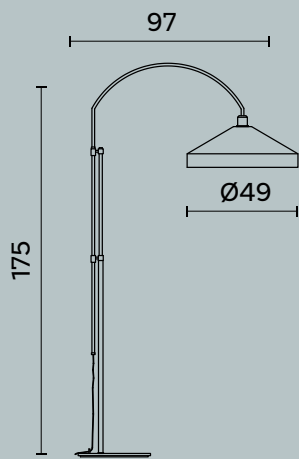

Disegni Tecnici

Technical drawings

Dora M377