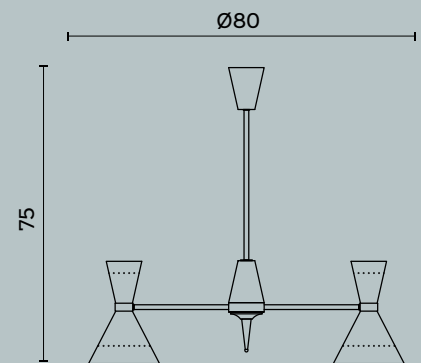

Disegni Tecnici

Technical drawings

Adara C176

Alanis M374

Alicya M288

Custer 845

Diva M237