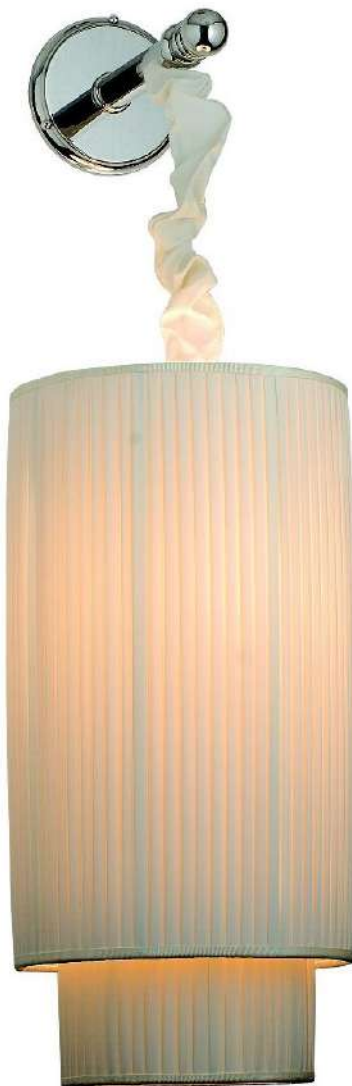

Maya M600/M601

Design: Andrea Auletta

Lampada da parete con supporto in ottone
e paralume in tessuto.

Wall lamp with support in brass.
Fabric lampshade.

Finiture | Finishes CR

ART. M600 (L/W cm 27 x P/D cm 33 x H cm 92)

Lampadina | Bulb Max 75 W - E27

ART. 601 (L/W cm 17 x P/D cm 16 x H cm 48)

Lampadina | Bulb Max 60 W - E27

estro