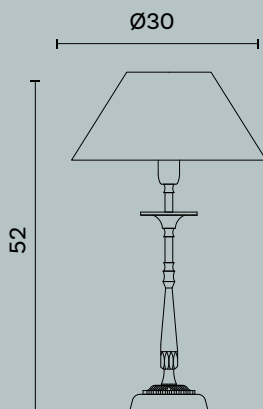

Alkaid C179