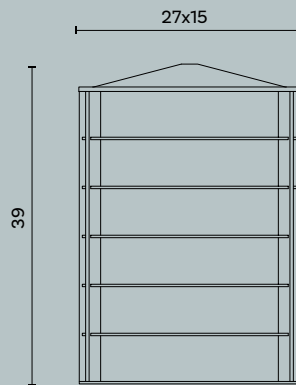

Nashville 993