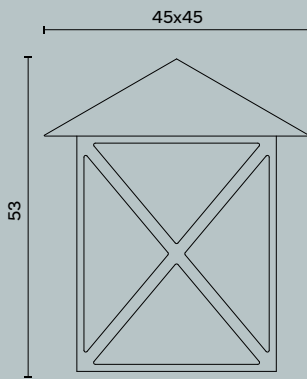

Monterey 988