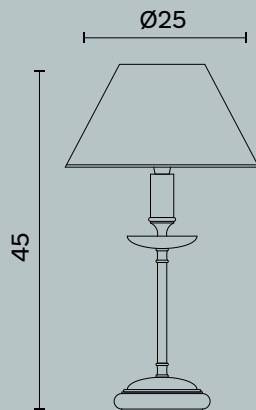

Disegni Tecnici

Technical drawings

Adara C170