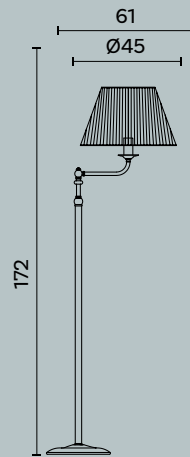

Nuguria 536