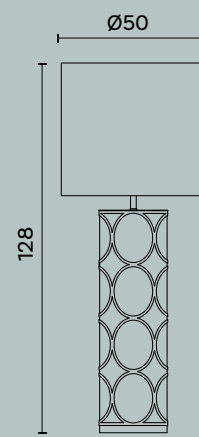

Helena M223