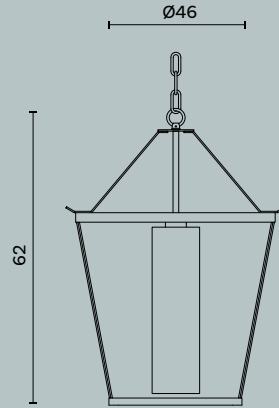

Disegni Tecnici

Technical drawings

Dakota 881

Enola M316

Miami 995