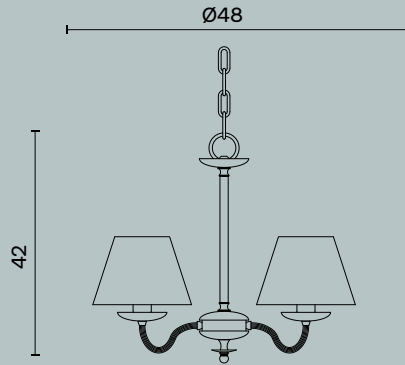

Disegni Tecnici

Technical drawings

Adara C176