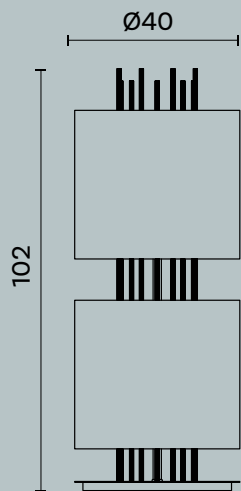

Soho Oring M