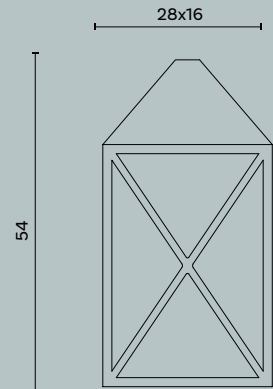

Monterey 994