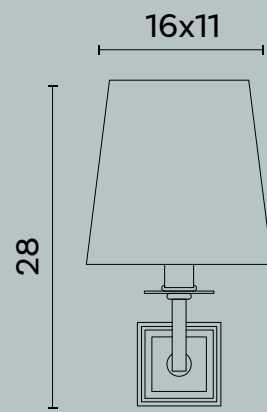

Alisea M100