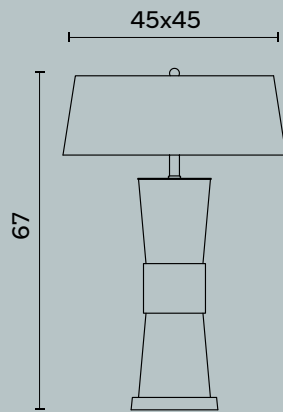

Marlene M226