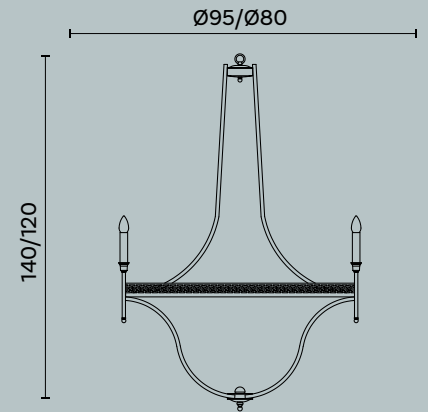

Saturn M303/M304

Sirius C390/C391