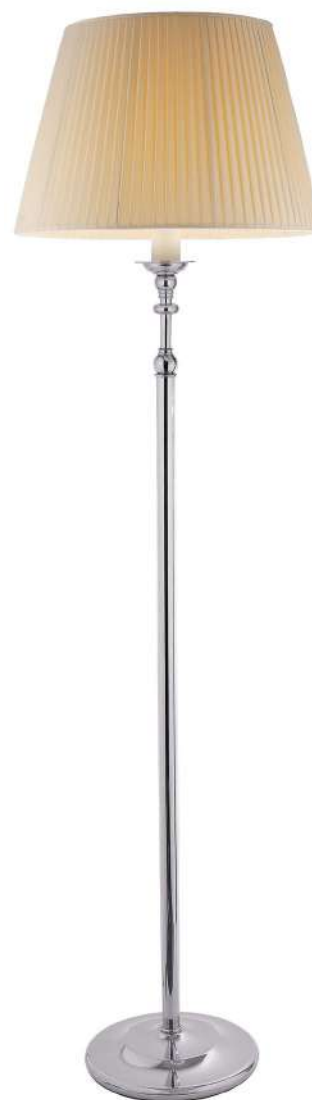

Nuguria 538

Nuguria 538

Design: Michele Bonan

Ø cm 45 x H cm 167

Lampada da terra in ottone. Paralume in tessuto.

Floor lamp in brass. Fabric lampshade.

Lampadina | Bulb Max 100 W - E27

Finitura | Finish CR