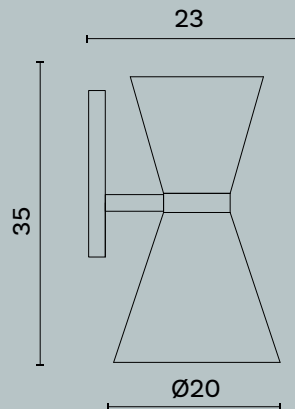

Divina M285