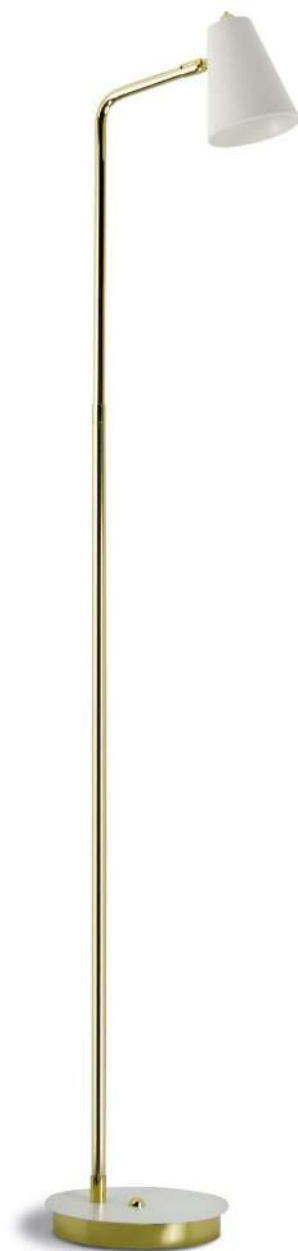

Read L

CE IP40

L/W cm 18 x P/D cm 24 x H cm 116

Lampada da terra in ottone con paralume in metallo verniciato. Utilizzo da interno ed esterno.

Floor lamp in brass with metal lampshade. For indoor and outdoor use.

Lampadina | Bulb 3W - 2.700°K LED - 400 Lumen
Finiture | Finishes OL

Modalità di accensione:
- Interruttore ON/OFF

Lighting mode:
- ON/OFF switch

Batteria ricaricabile con autonomia 9 h - Alimentatore ricarica batteria 95-240V completo di kit spine internazionali a corredo di ciascuna lampada.

Rechargeable battery autonomy 9 hours. Power battery charger 95-240V complete with international plug adaptor kit, provided for each lamp.