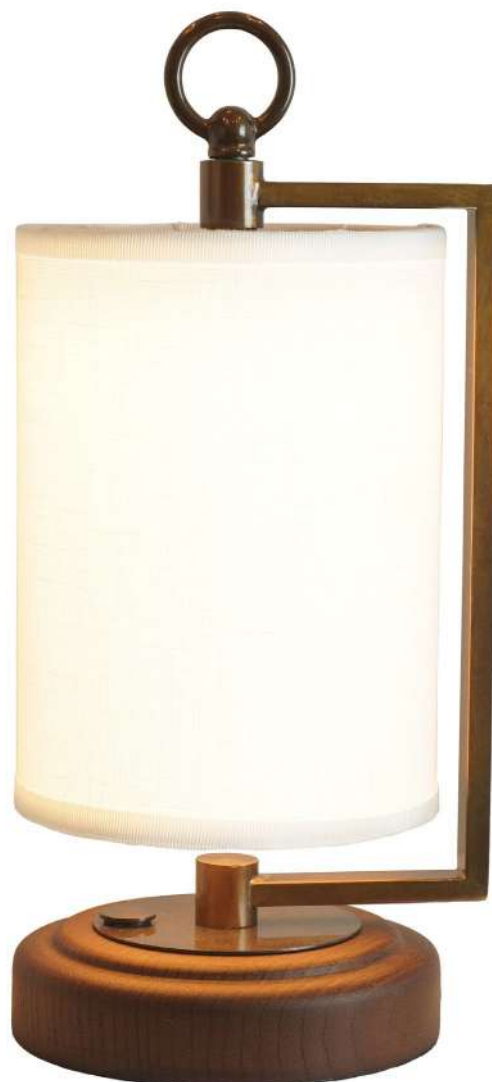

Rosewood

CE IP40

L/W cm 13 x P/D cm 15 x H cm 30

Lantern da appoggio in ottone finitura bronzato e base in legno color noce. Paralume in tessuto lino bianco.

Standing lantern made of bronzed finish brass and walnut colored wooden base. White linen fabric lampshade.