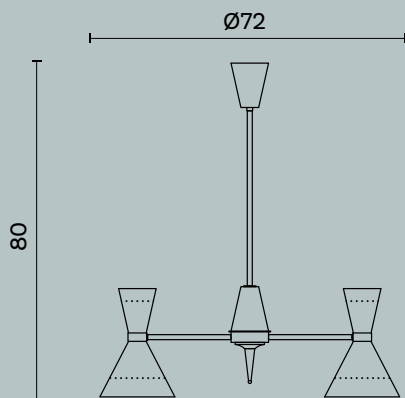

Ceiling

Divina M239