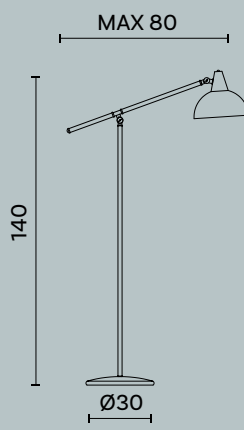

Disegni Tecnici

Technical drawings

Hamal M213