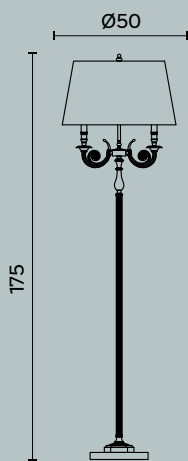

Disegni Tecnici

Technical drawings

Boston 682