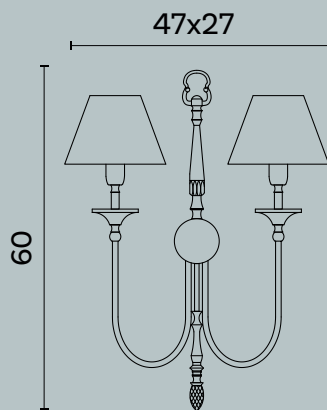

Alkaid C178