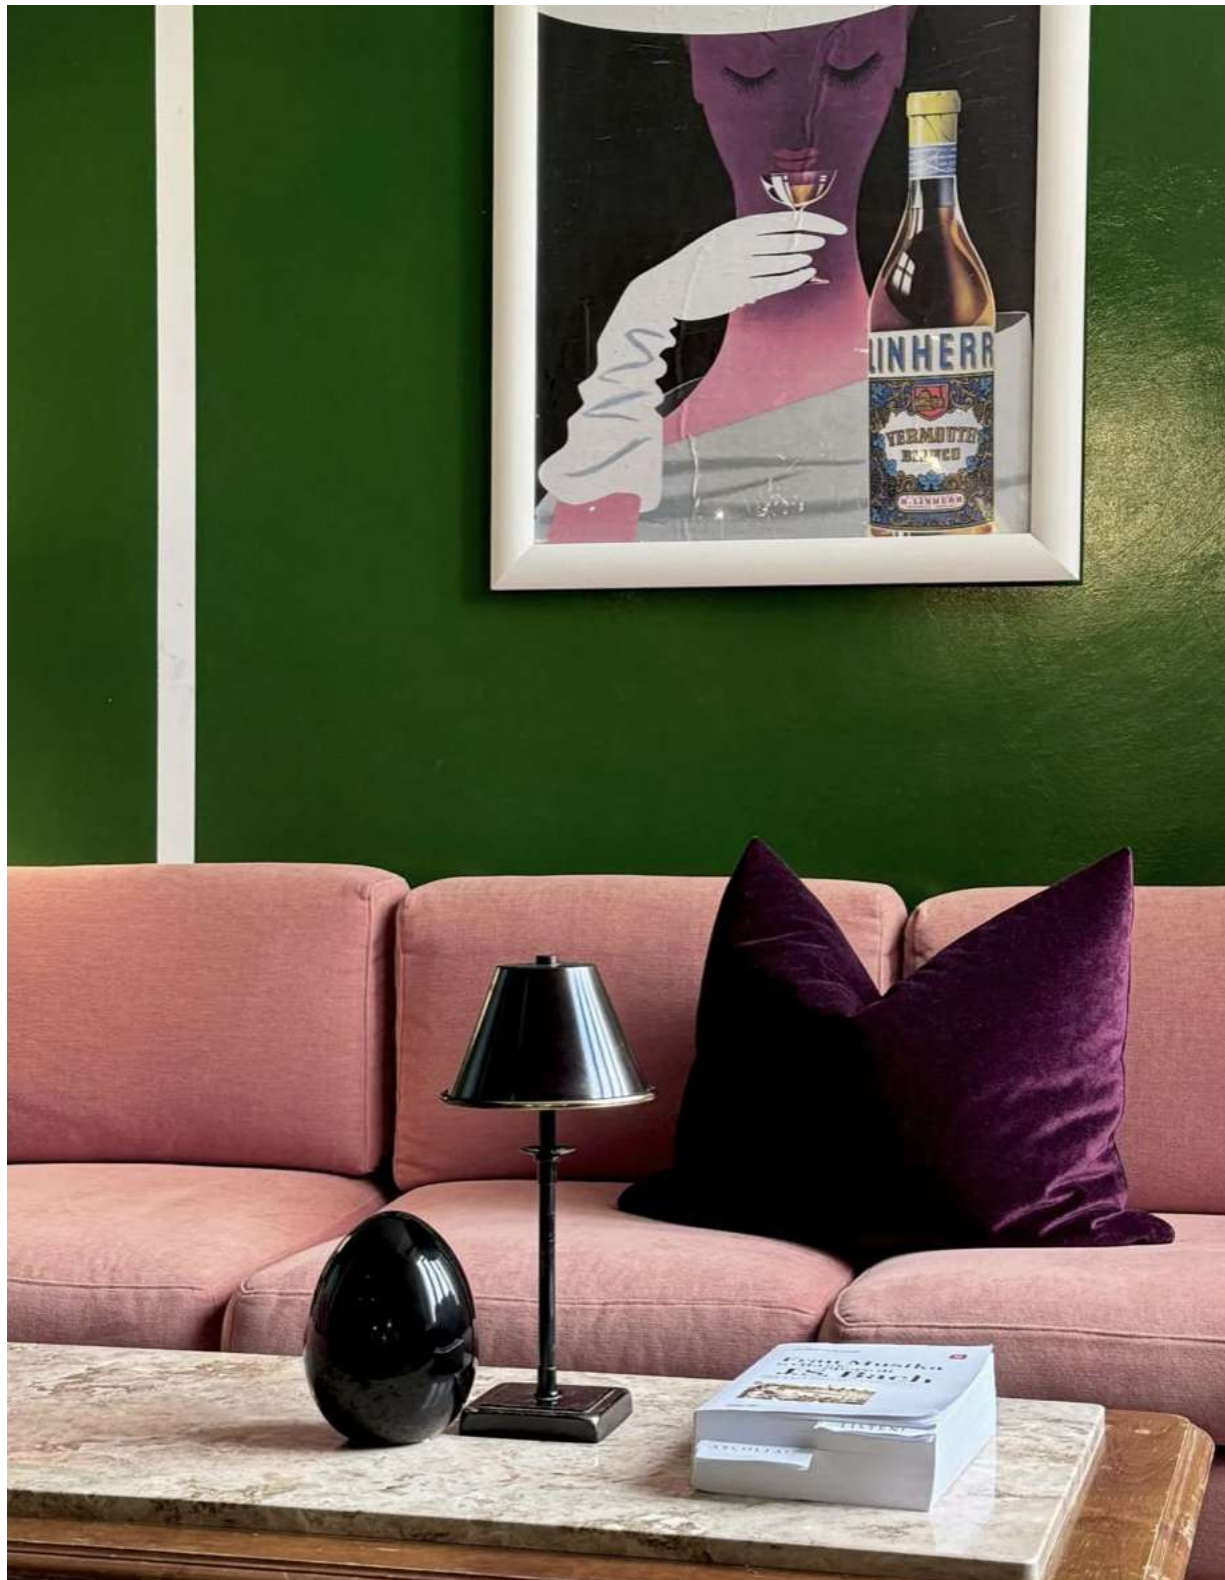

Hotel Posta Marcucci, Bagno Vignoni (SI)