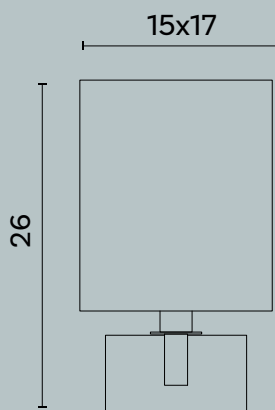

Arianne M203