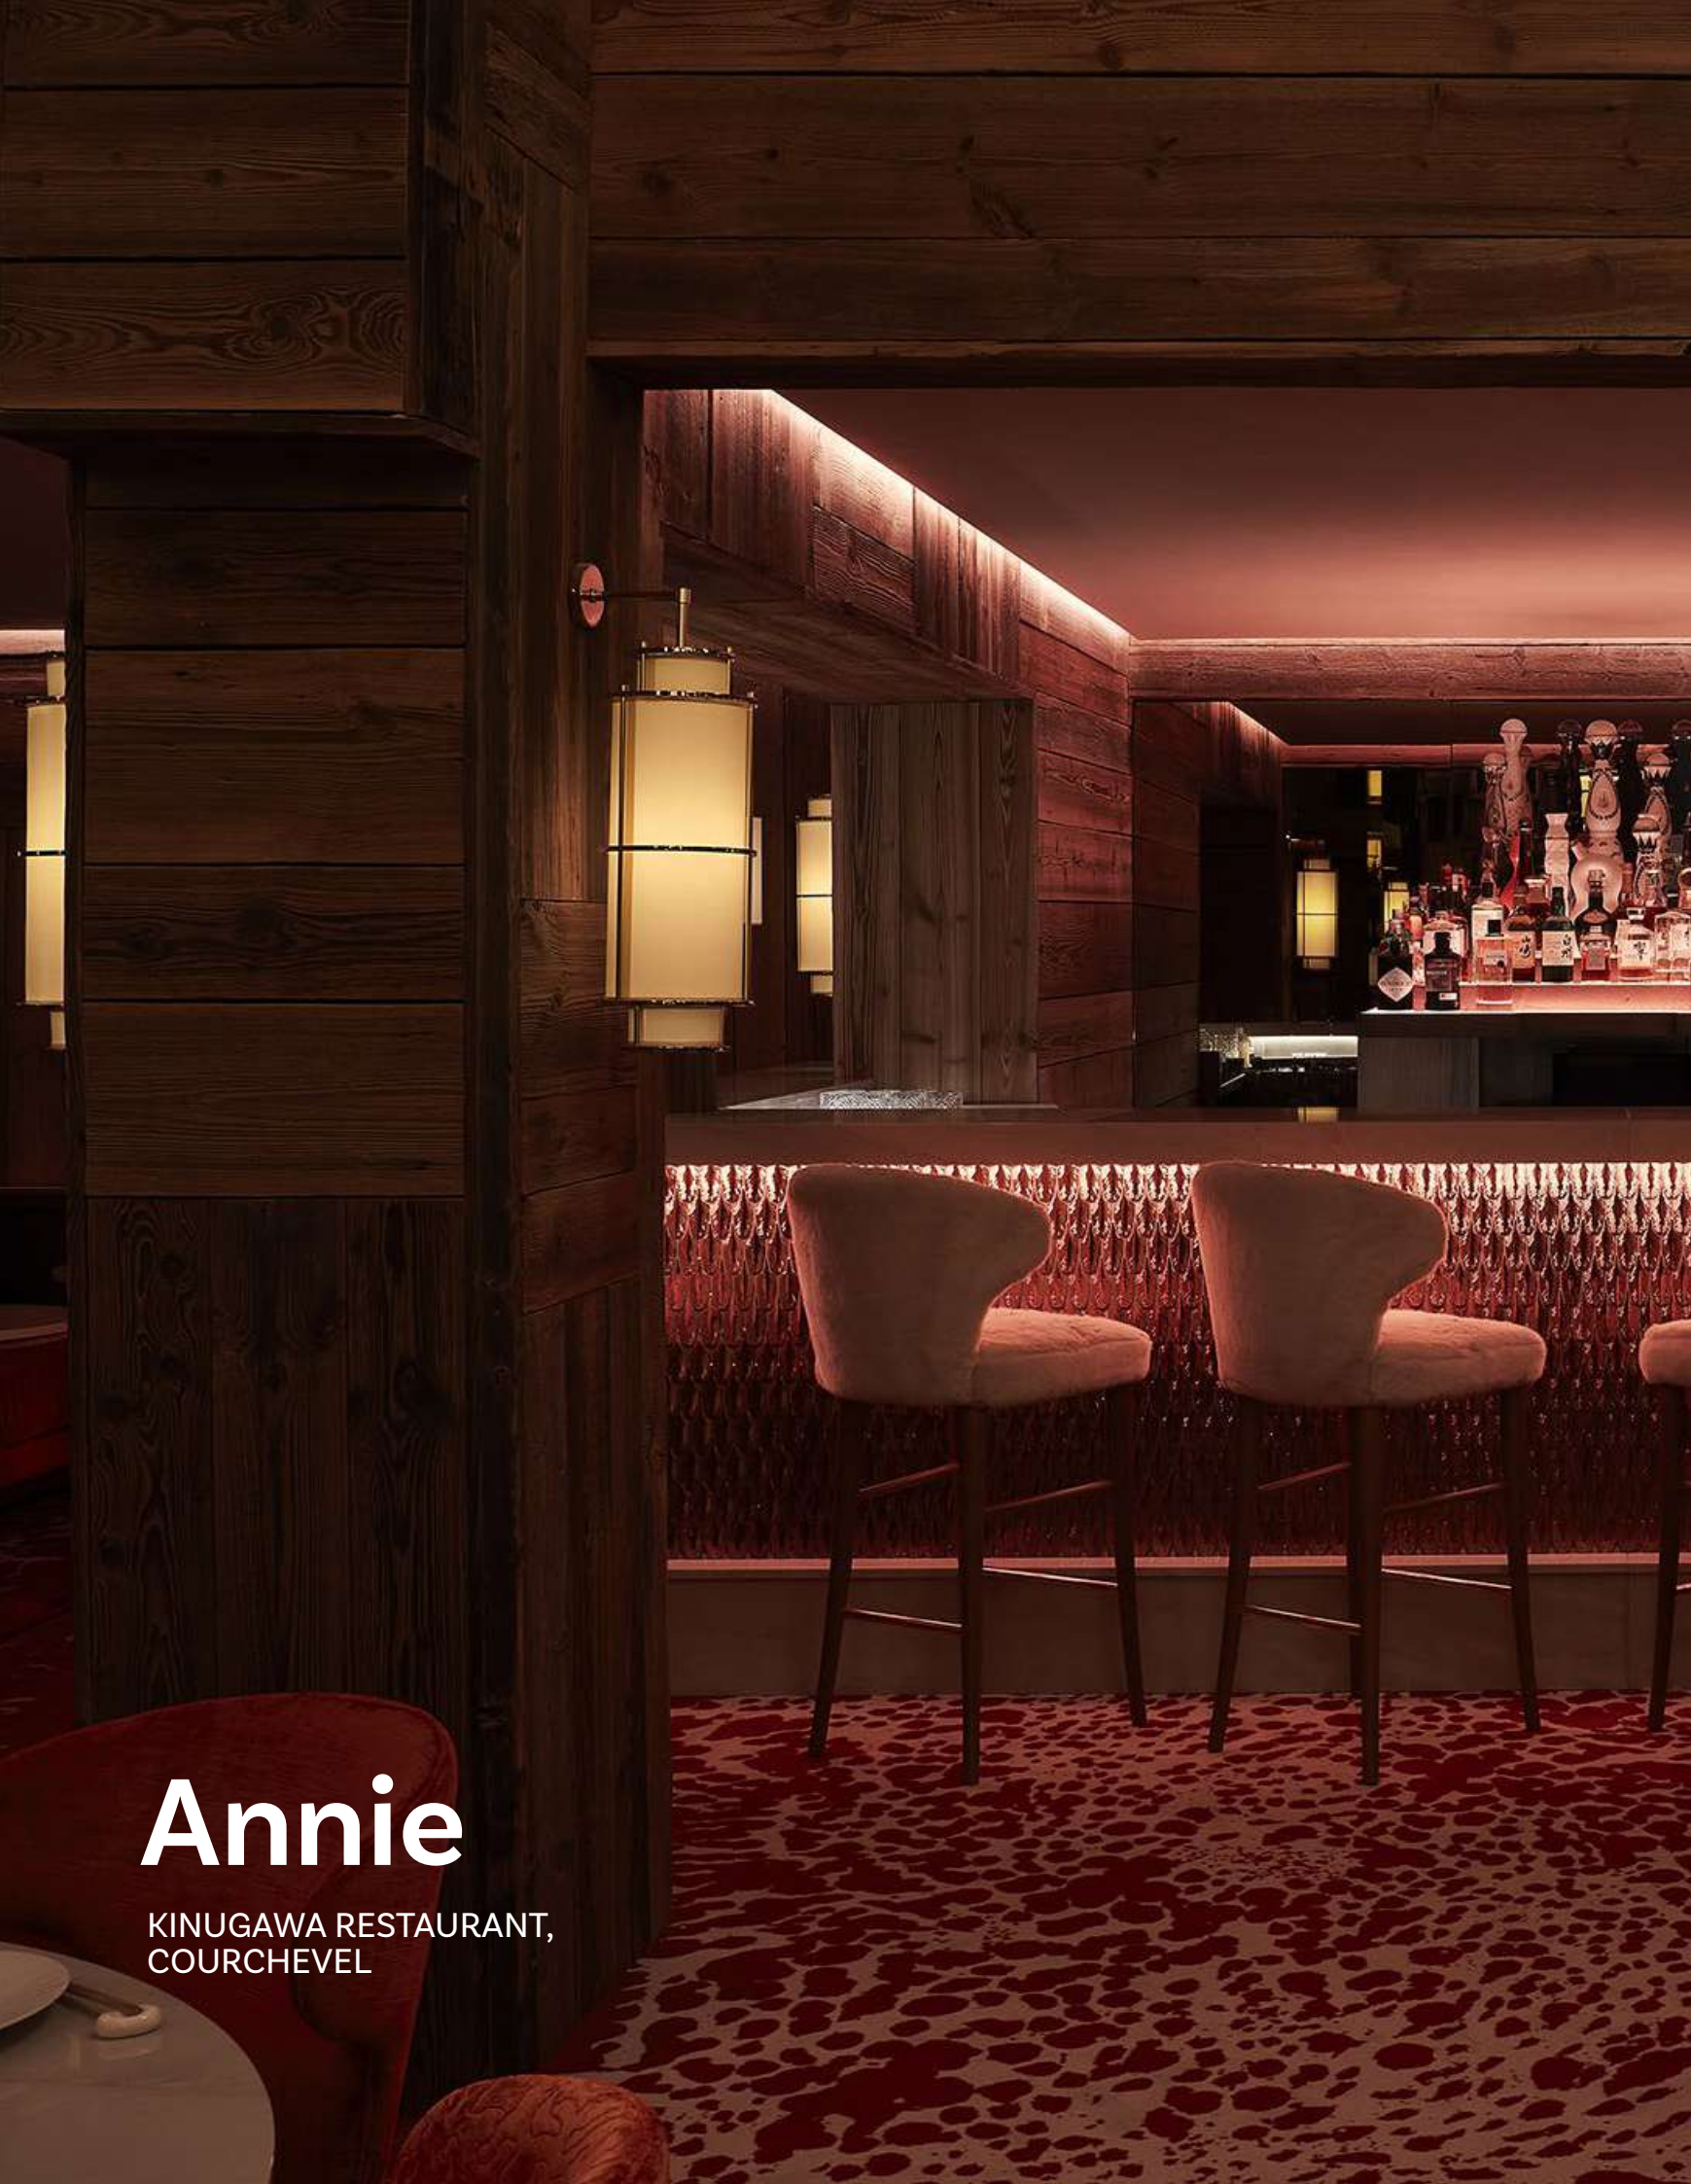

Wall lamp in brass with metal shade.

Lampadina | Bulb E27 - 60W
Finiture | Finishes CR

Annie

KINUGAWA RESTAURANT,
COURCHEVEL

Kinugawa Restaurant, Courchevel

Annie M367

L/W cm 21 x P/D cm 25 x H cm 68

Lampada da parete in metallo con finitura oro chiaro e paralume in stoffa.