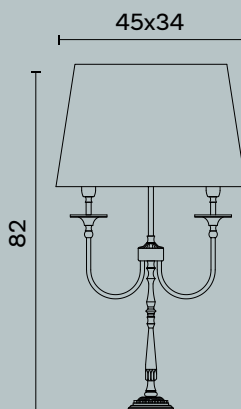

Alkaid C180