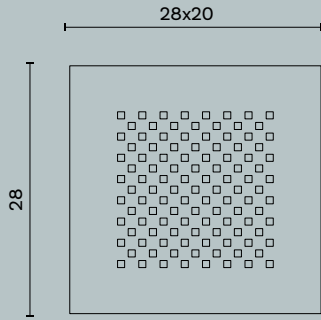

Disegni Tecnici

Technical drawings

Dakota 881