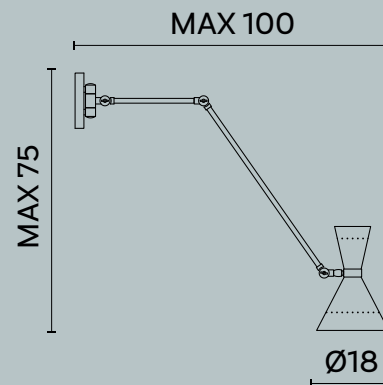

Divina M256