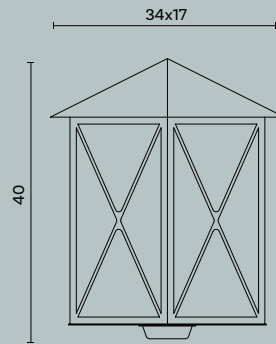

Monterey 992