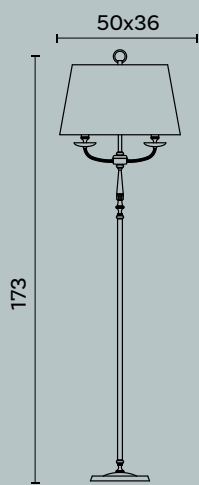

Disegni Tecnici

Technical drawings

Adara C175