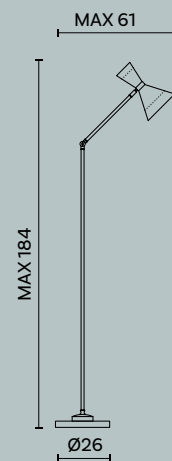

Disegni Tecnici

Technical drawings

Diva M242