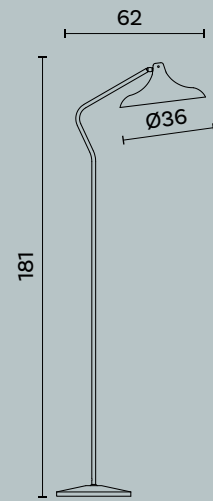

Liberty M774