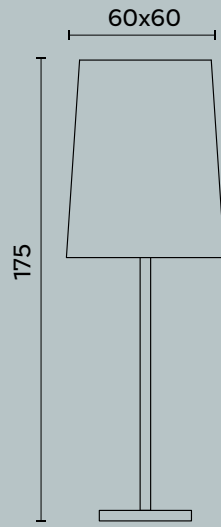

Woody L

estore