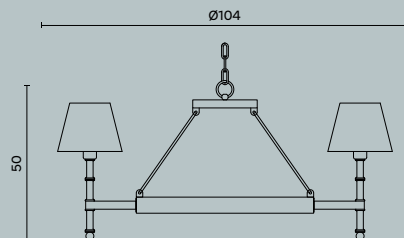

Disegni Tecnici

Technical drawings

Adara C176

Alanis M374

Alicya M288

Custer 845