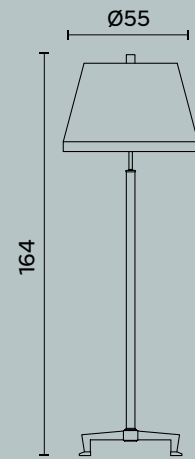

Michelle 830