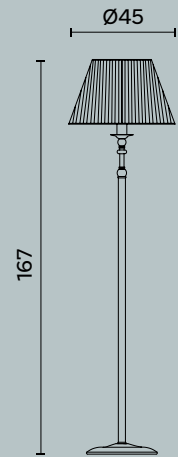

Nuguria 538