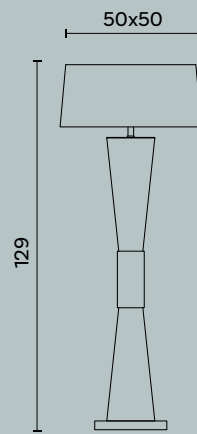

Marlene M227