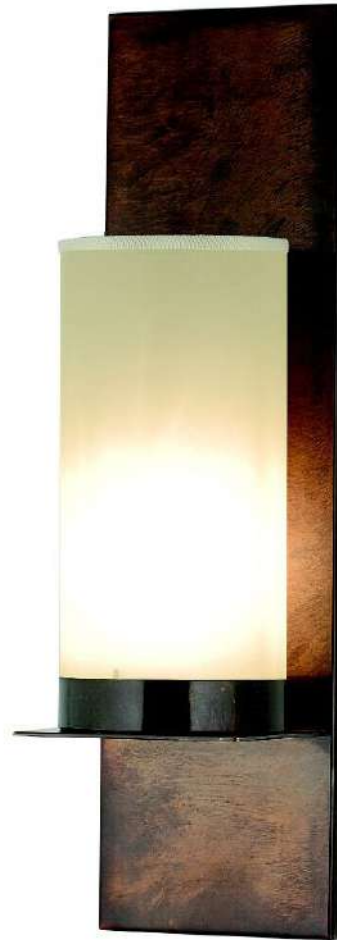

Fiamma M250

Design: Arch. Michela Curretti

L/W cm 14 x P/D cm 15 x H cm 55

Lampada da parete in lamiera di ottone con paralume in pergamena.

Wall lamp in brass sheet with parchment shade.

Lampadina | Bulb Max 60 W - E27

Finiture | Finishes BR

Fiamma M250