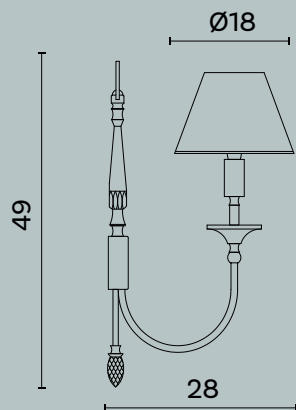

Wall

Alkaid C177