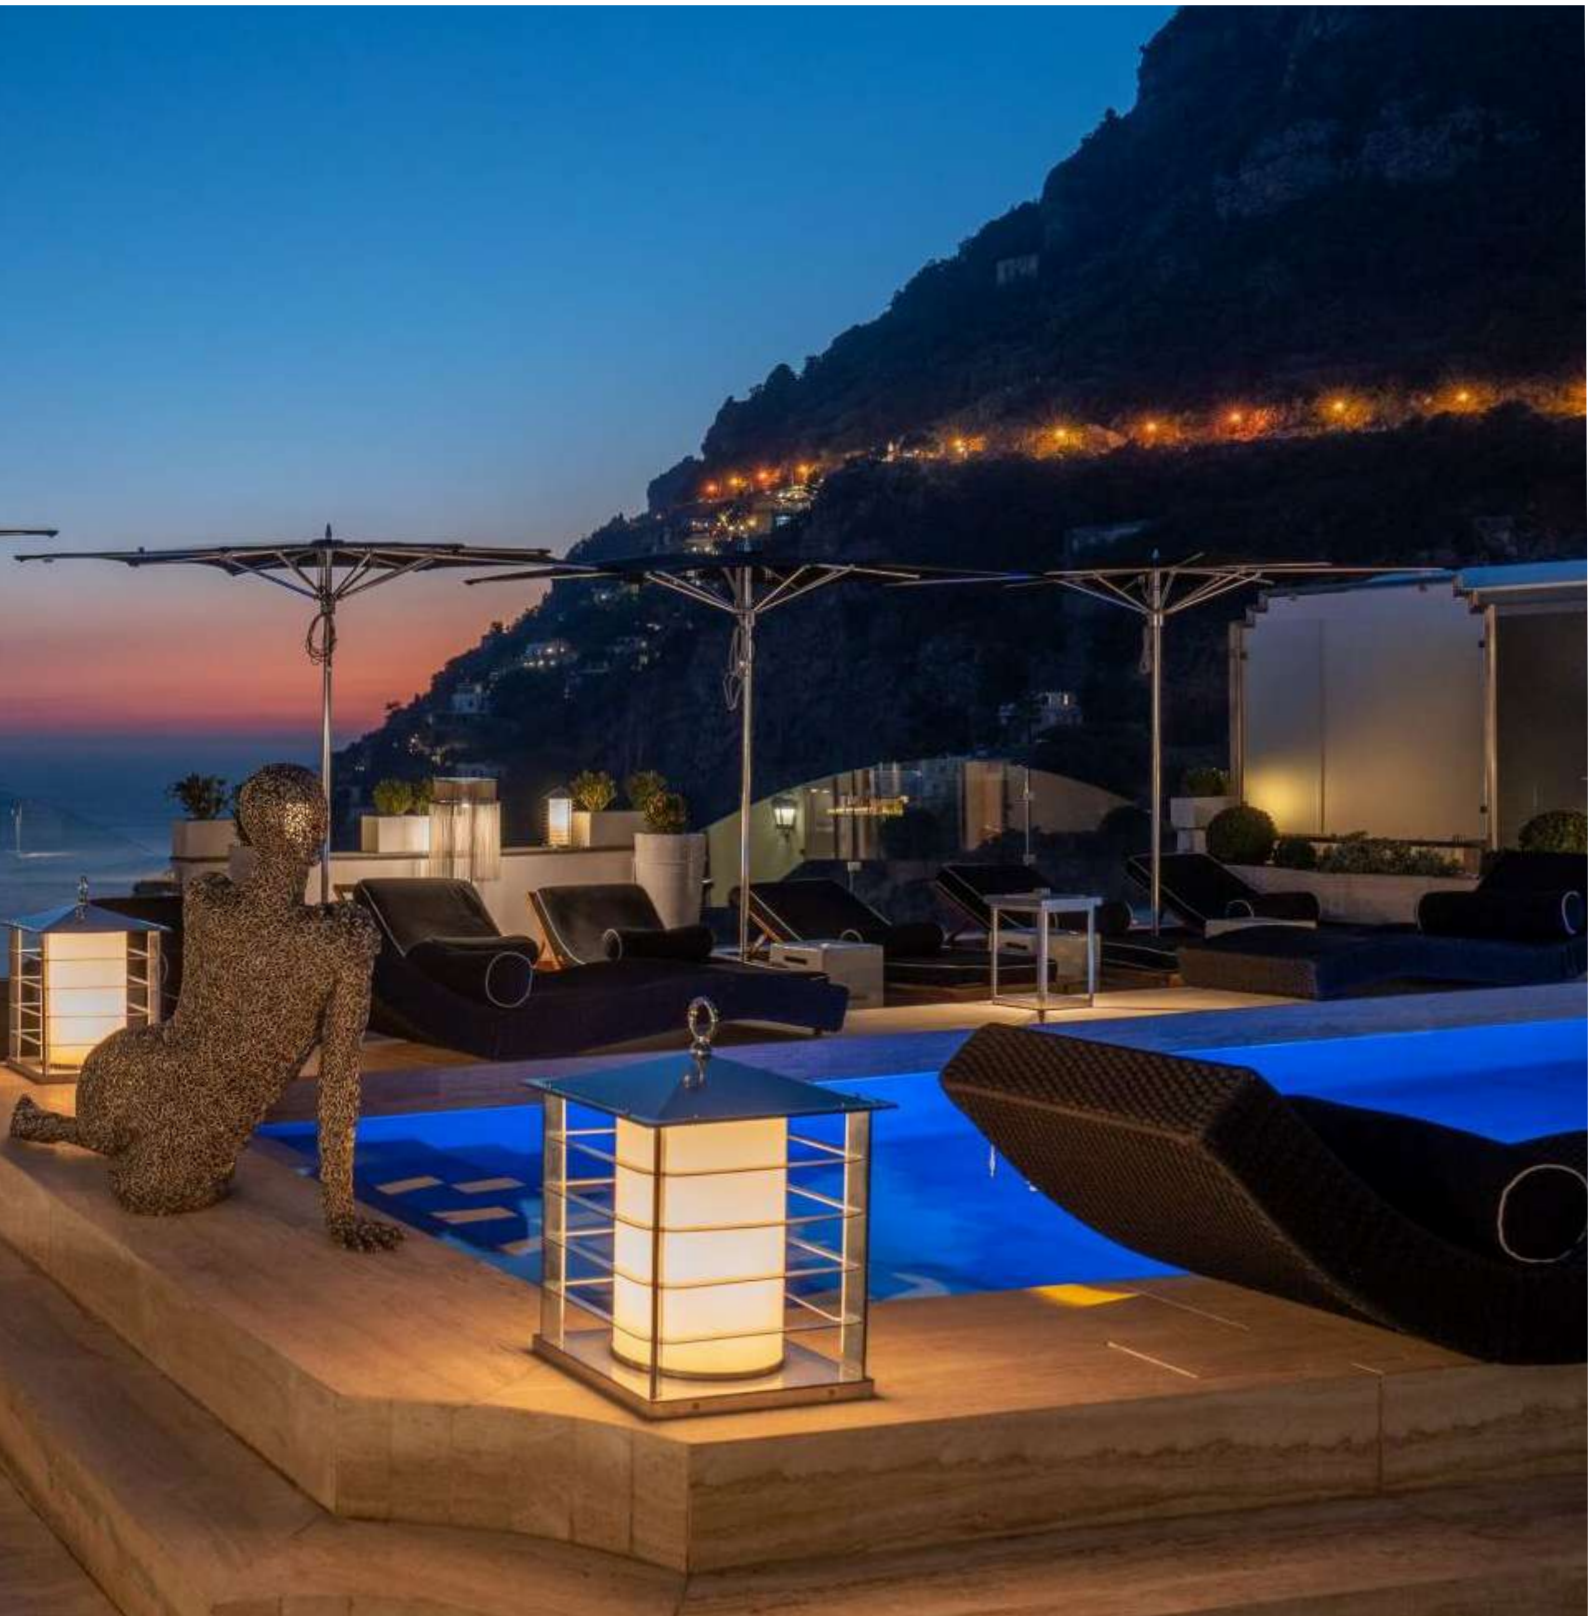

Lantern with painted steel structure.

Lampadina | Bulb Max 60 W - E27

Finitura | Finish IS

Miami

HOTEL VILLA FRANCA,
POSITANO

420 | Lantern

Miami 995

Design: Michele Bonan