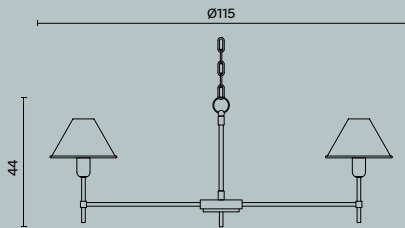

Alicya M288