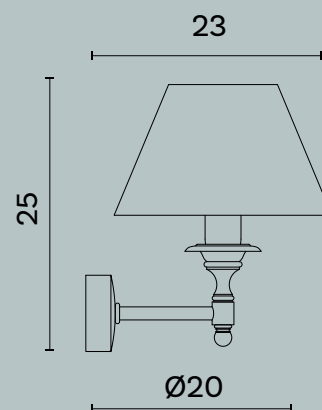

Wall

Arianne M204

Assia M664