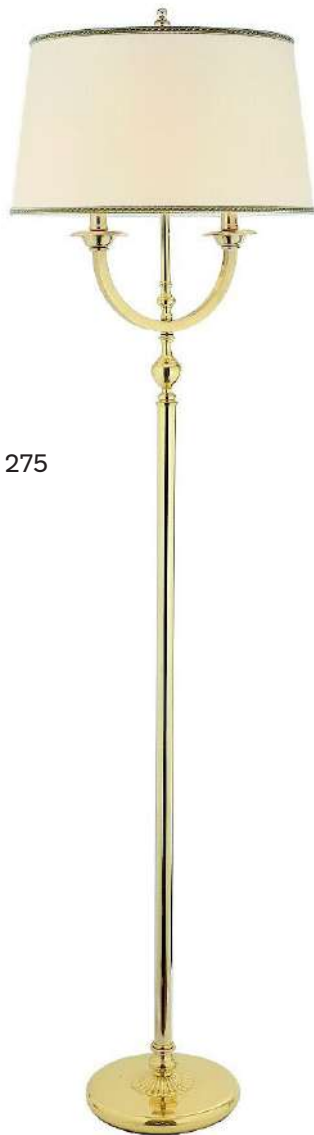

Regency 275

Ø cm 45 x H cm 161

Lampada da terra a due luci in ottone, paralume in tessuto.

Floor lamp with two lights in brass, fabric lampshade.

Lampadina | Bulb 2 x Max 60 W - E14

Finitura | Finish OL

Regency 275