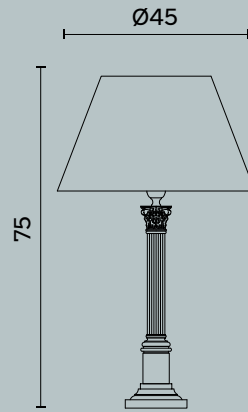

Impero C260