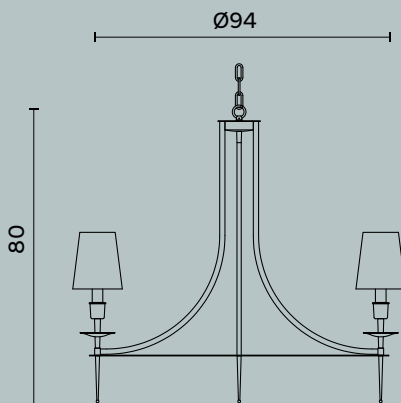

Ceiling

Divina M279

Mercury M430

Nelly M314