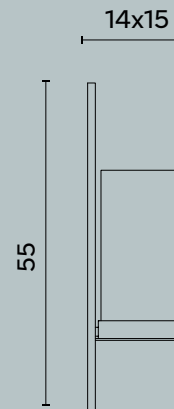

Fiamma M250