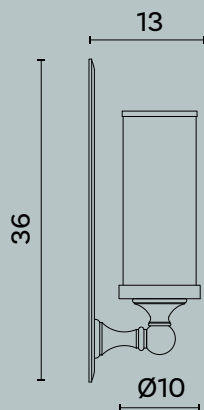

Wall

Arianne M204

Athena 820