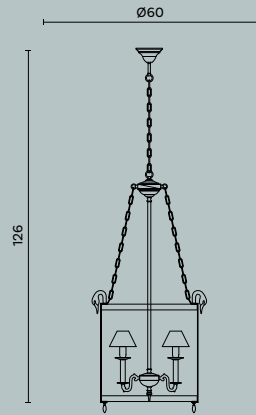

Polaris M390

Polaris M391

Sally M318

Saturn M163/M164/M165