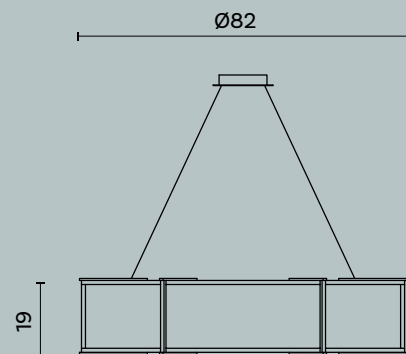

Mercury M430