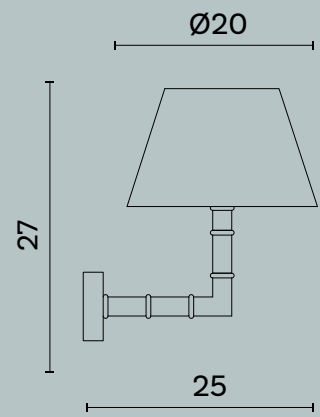

Alanis M370