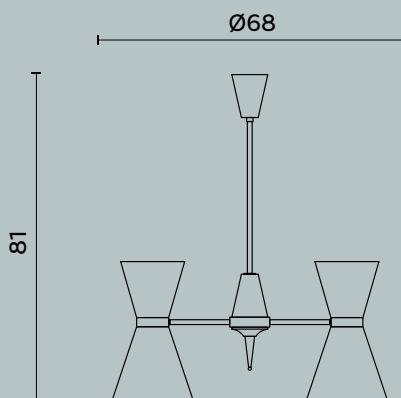

Divina M276