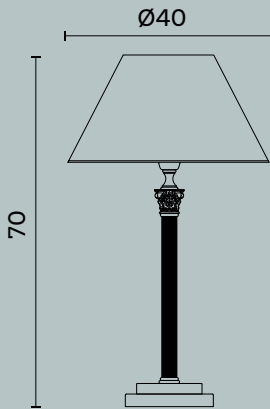

Principe 488