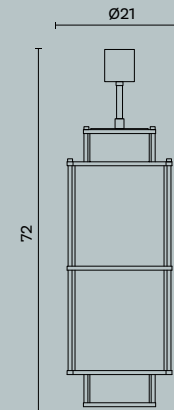

Alicya M287

Annie M368