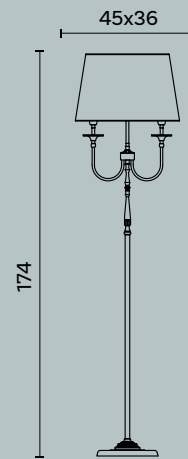

Alkaid C181