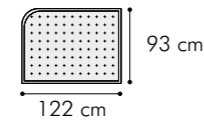

SHELL N46

paravento
paravent

MISURE DIMENSIONS
122x3xH 93 cm

Paravento con profilo in NOCE CANALETTO
ed inserto in paglia di Vienna

Free-standing paravent with CANALETTO WALNUT
frame and Vienna straw insert