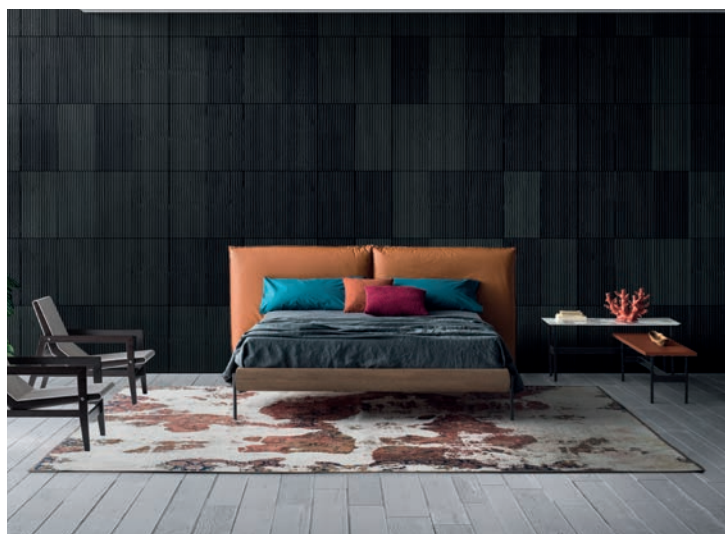

Chloé / pag. 83

Testiera imbottita **Chloé**
in pelle Look col.1510 cat. L
Cod. 827TES-CH230-L
Dim. L 230 P/D 20 H 100

Giroletto **Elegance** in Rovere massello
finitura Tabacco
con piedini in ferro Iron Black
Cod. 828GR-EL-180PF
Dim. L 189 P/D 207 H 34

Tavolino **Tetris** con top My Glass - Nairobi
sottotop in legno finitura Corda
Struttura in ferro Iron black
Cod. 821TNR100X35H045VF-OP
Dim. L 100 P/D 35 H 45

Tavolino **Tetris** con top in Rovere
finitura Cuoio
Struttura in ferro Iron black
Cod. 821TNR100X35H035LF
Dim. L 100 P/D 35 H 35

Cassettiera **Icon's mod. 104**
struttura e cassetto superiore
finitura Tabacco, texture Iliade var.05
piedini in ferro Iron Black
Cod. 860MD104DEPF2
Dim. L 130 P/D 50 H 65

Upholstered headboard **Chloé**
in Look leather col.1510 cat. L
Cod. 827TES-CH230-L
Dim. L 230 P/D 20 H 100

Elegance bed ring in solid Oak
in Tabacco finish
with Black iron legs
Cod. 828GR-EL-180PF
Dim. L 189 P/D 207 H 34

Coffee table **Tetris** with My Glass top - Nairobi
wooden undertop in Corda finish
Iron black structure
Cod. 821TNR100X35H045VF-OP
Dim. L 100 P/D 35 H 45

Tetris coffee table with Oak top
in Cuoio finish
Iron black structure
Cod. 821TNR100X35H035LF
Dim. L 100 P/D 35 H 35

Icon's sideboard **mod. 104**
structure and upper drawer
in Tabacco finish, texture Iliade var.05
Iron feet in Iron Black
Cod. 860MD104DEPF2
Dim. L 130 P/D 50 H 65