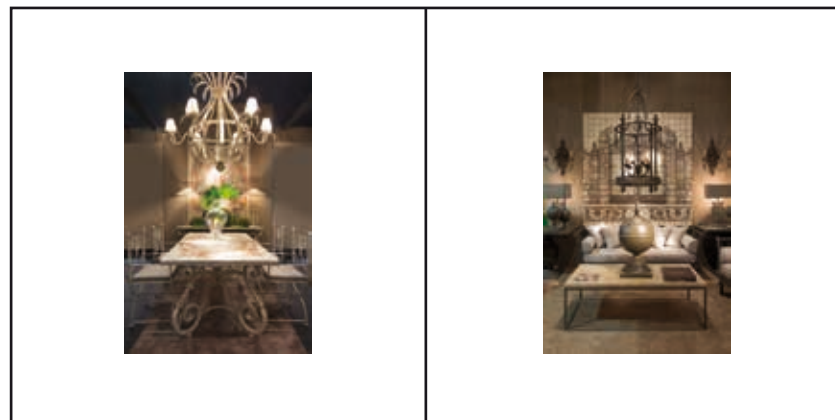

H-70557 CEILING LAMP 145Dx145H (X6 P007)
H-1122 DINING TABLE 188Lx98Wx74H
H-3011/Z-3011 ARMCHAIR 60Lx44Wx97H (0,75M)

6MU68 PANEL 200Lx200H
H-70051 LANTERN 57Dx120H
H-3004/Z-3004 SOFA 212Lx87Wx77H (10,00M)
H-3005/Z-3005 SOFA 137Lx87Wx77H (6,00M)
H-550136 COFFEE TABLE 140Lx80Wx45H
H-9919 BALL 40Dx73H