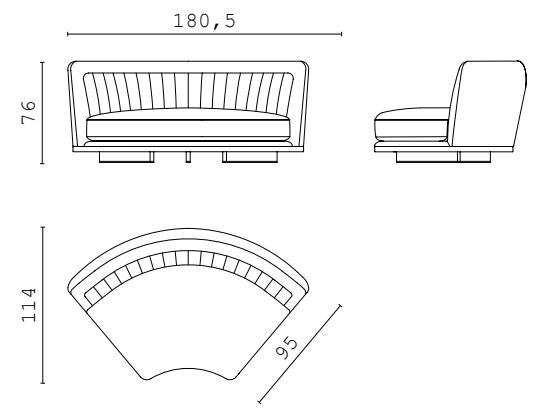

**PIERRE** straight central element

**PIERRE** chaise longue RIGHT and LEFT

**PIERRE** curved central element

**PIERRE** corner 90°

**DOWNTOWN** fixed sofa 250 cm

**DOWNTOWN** fixed sofa 200 cm

**PIERRE** corner 80°