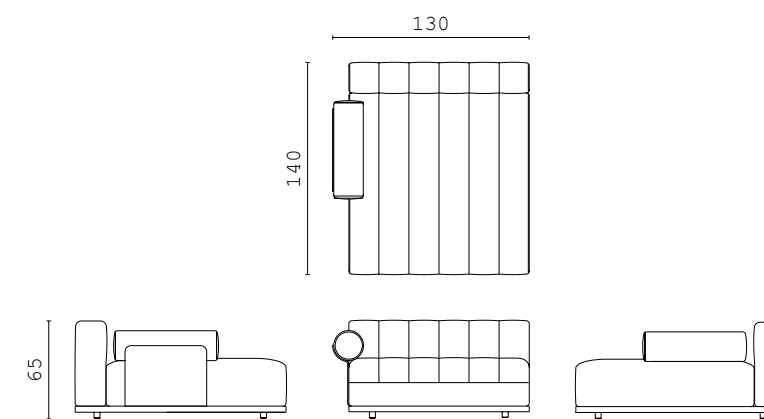

**AUGUSTE** closed end side RIGHT and LEFT

**AUGUSTE** corner

**PIERRE** pouf

**DOWNTOWN** fixed sofa 300 cm

**AUGUSTE** chaise longue RIGHT and LEFT with armrest

**AUGUSTE** chaise longue RIGHT and LEFT

**AUGUSTE** central element