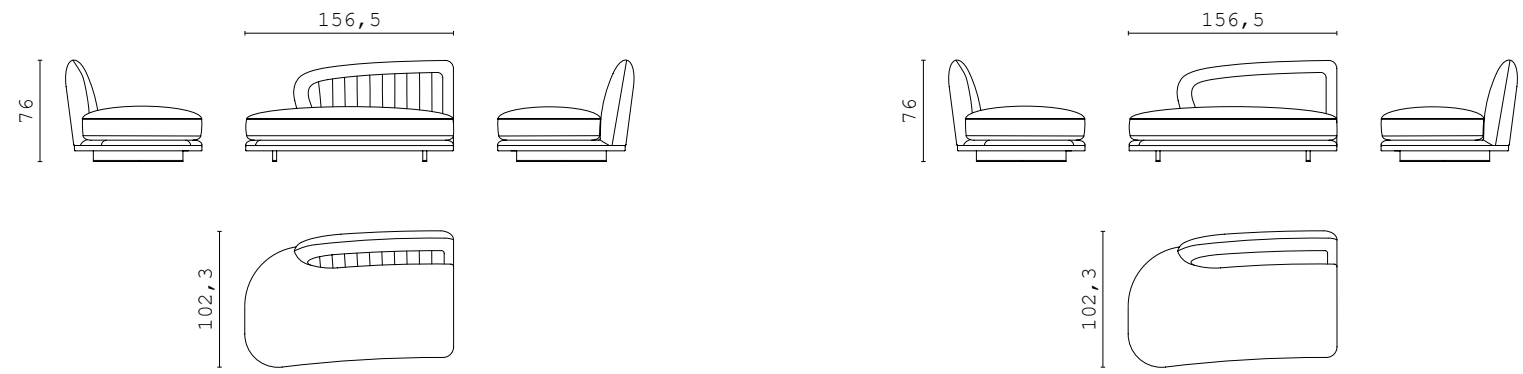

**PIERRE** straight central element

**PIERRE** chaise longue RIGHT and LEFT

**PIERRE** curved central element

**PIERRE** corner 90°

**DOWNTOWN** fixed sofa 250 cm

**DOWNTOWN** fixed sofa 200 cm

**PIERRE** corner 80°