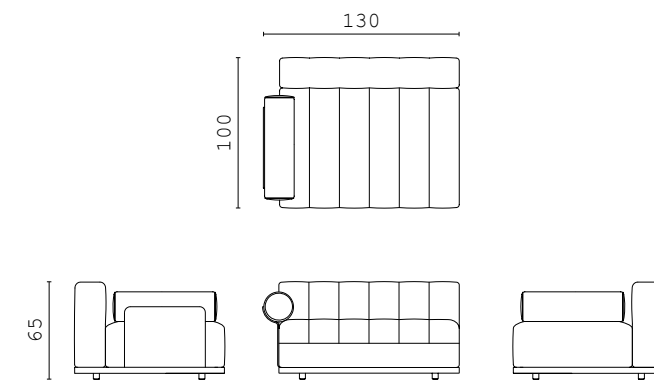

AUGUSTE closed end side RIGHT and LEFT