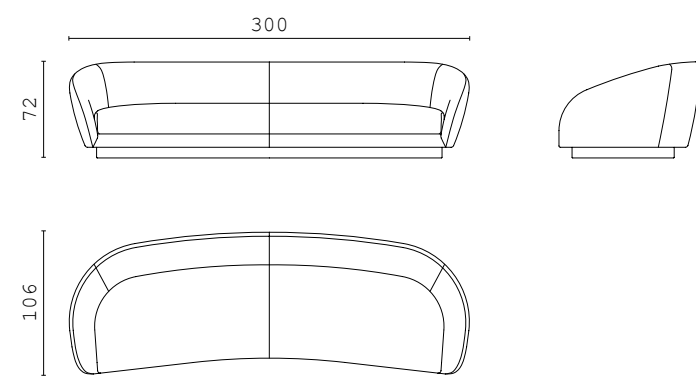

**AUGUSTE** closed end side RIGHT and LEFT

**AUGUSTE** corner

**PIERRE** pouf

**DOWNTOWN** fixed sofa 300 cm

**AUGUSTE** chaise longue RIGHT and LEFT with armrest

**AUGUSTE** chaise longue RIGHT and LEFT

**AUGUSTE** central element