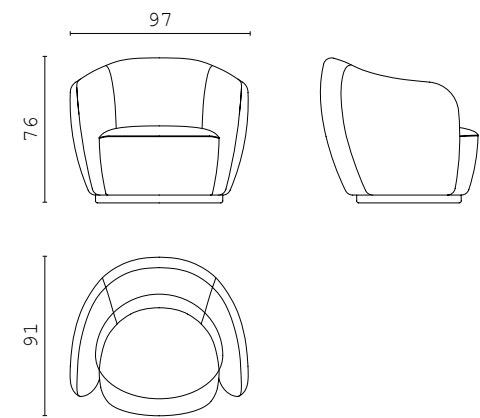

ISABEL armchair