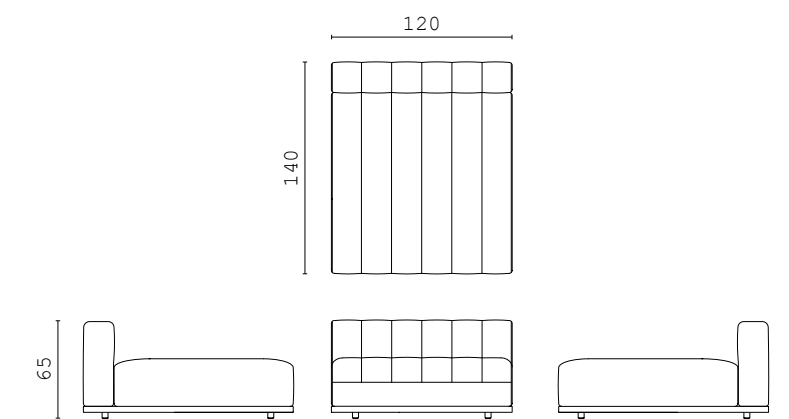

**AUGUSTE** closed end side RIGHT and LEFT

**AUGUSTE** corner

**PIERRE** pouf

**DOWNTOWN** fixed sofa 300 cm

**AUGUSTE** chaise longue RIGHT and LEFT with armrest

**AUGUSTE** chaise longue RIGHT and LEFT

**AUGUSTE** central element