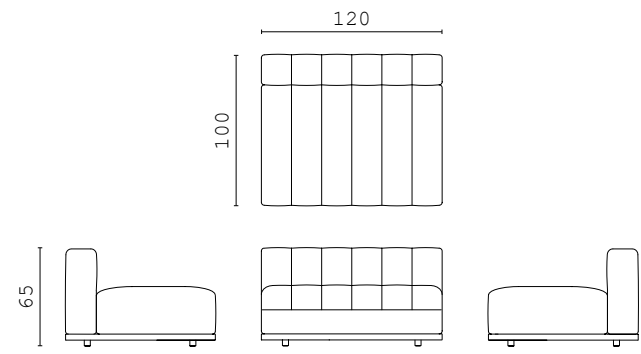

**AUGUSTE** closed end side RIGHT and LEFT

**AUGUSTE** corner

**PIERRE** pouf

**DOWNTOWN** fixed sofa 300 cm

**AUGUSTE** chaise longue RIGHT and LEFT with armrest

**AUGUSTE** chaise longue RIGHT and LEFT

**AUGUSTE** central element