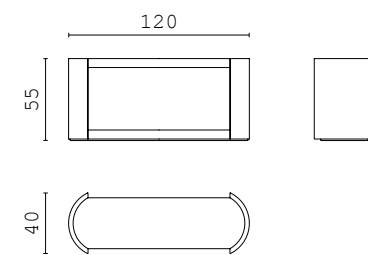

TALOS LOUNGE rectangular lounge table

JEROME LOW etagère