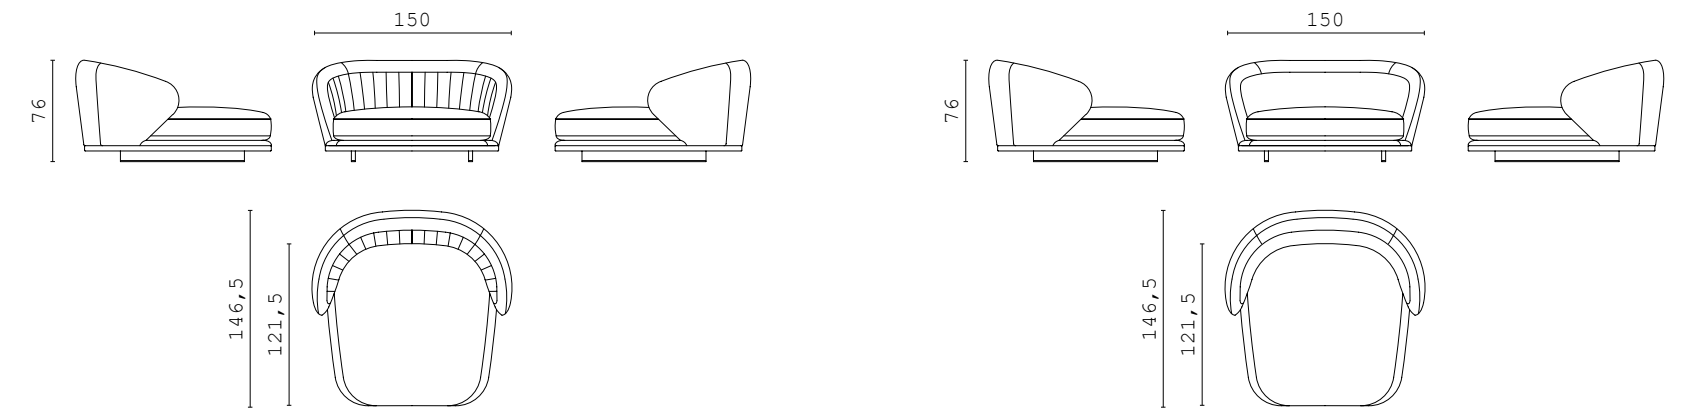

PIERRE BIG "cuccione"