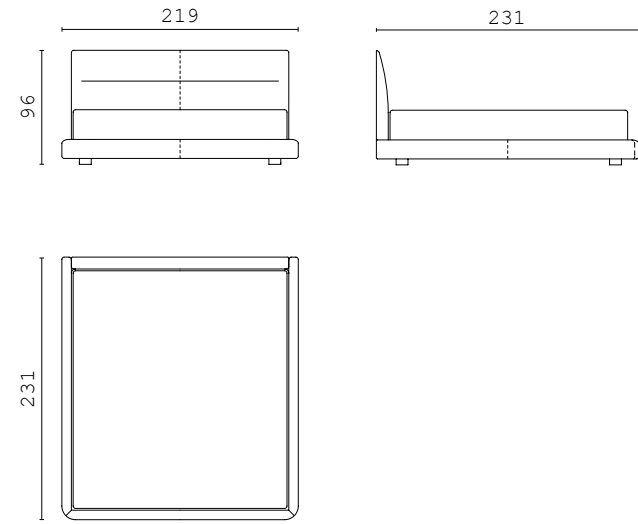

**MOOD 20** small table lamp

**JAFARI** carpet

**DERRY** dresser

**MOOD** chandelier

**AMAL** carpet

**LEILA** carpet

**CLERMONT** bed  
mattress 180x200

**CLERMONT** bed  
mattress 160x200