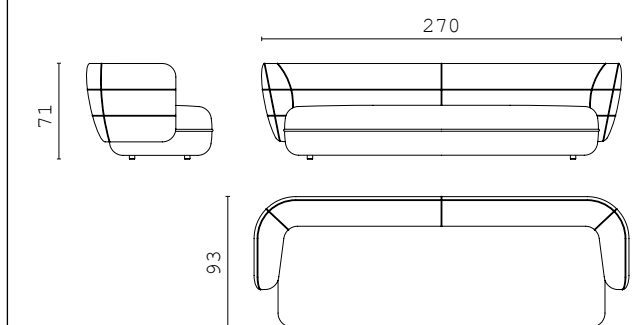

SWAN fixed sofa