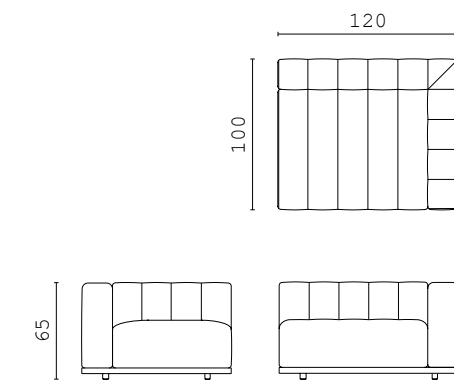

AUGUSTE corner