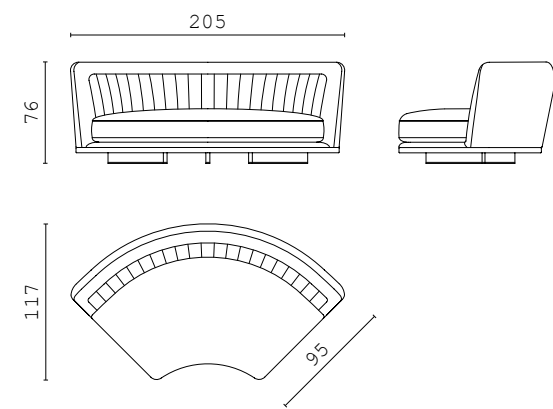

**PIERRE** straight central element

**PIERRE** chaise longue RIGHT and LEFT

**PIERRE** curved central element

**PIERRE** corner 90°

**DOWNTOWN** fixed sofa 250 cm

**DOWNTOWN** fixed sofa 200 cm

**PIERRE** corner 80°