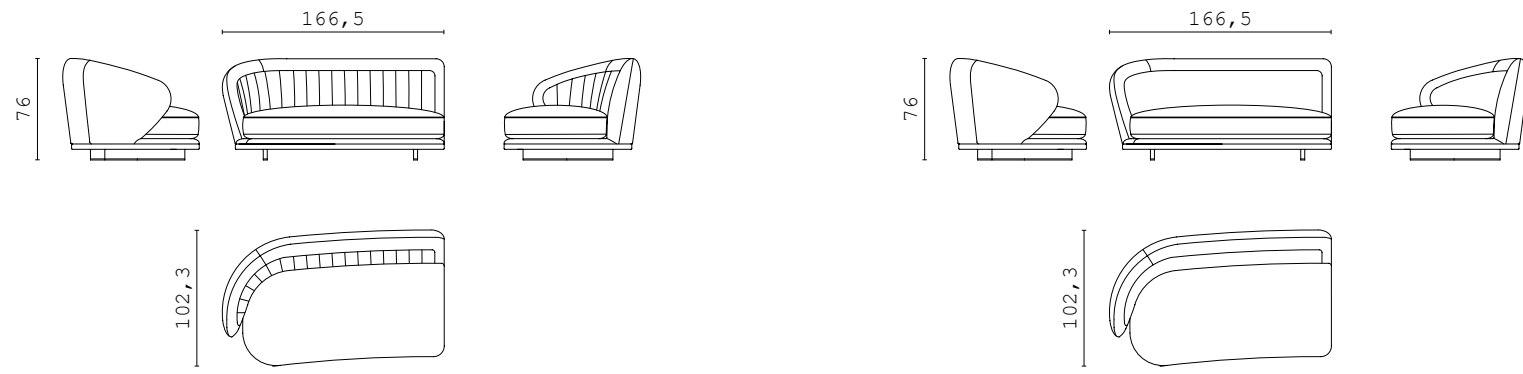

PIERRE closed end side RIGHT and LEFT