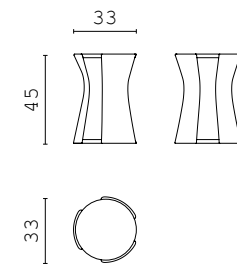

GRACE coffee table