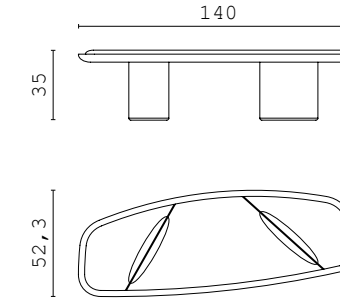

KIGALI coffee table