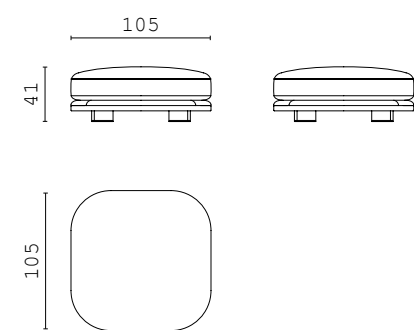

AUGUSTE central element

PIERRE pouf