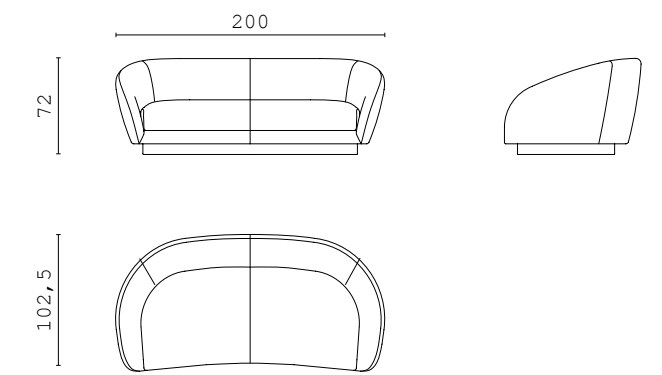

**PIERRE** straight central element

**PIERRE** chaise longue RIGHT and LEFT

**PIERRE** curved central element

**PIERRE** corner 90°

**DOWNTOWN** fixed sofa 250 cm

**DOWNTOWN** fixed sofa 200 cm

**PIERRE** corner 80°