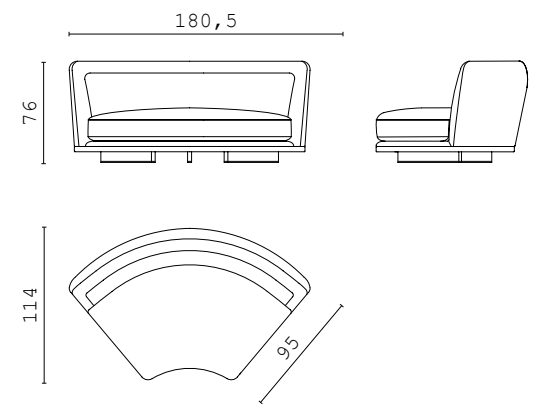

**PIERRE** straight central element

**PIERRE** chaise longue RIGHT and LEFT

**PIERRE** curved central element

**PIERRE** corner 90°

**DOWNTOWN** fixed sofa 250 cm

**DOWNTOWN** fixed sofa 200 cm

**PIERRE** corner 80°