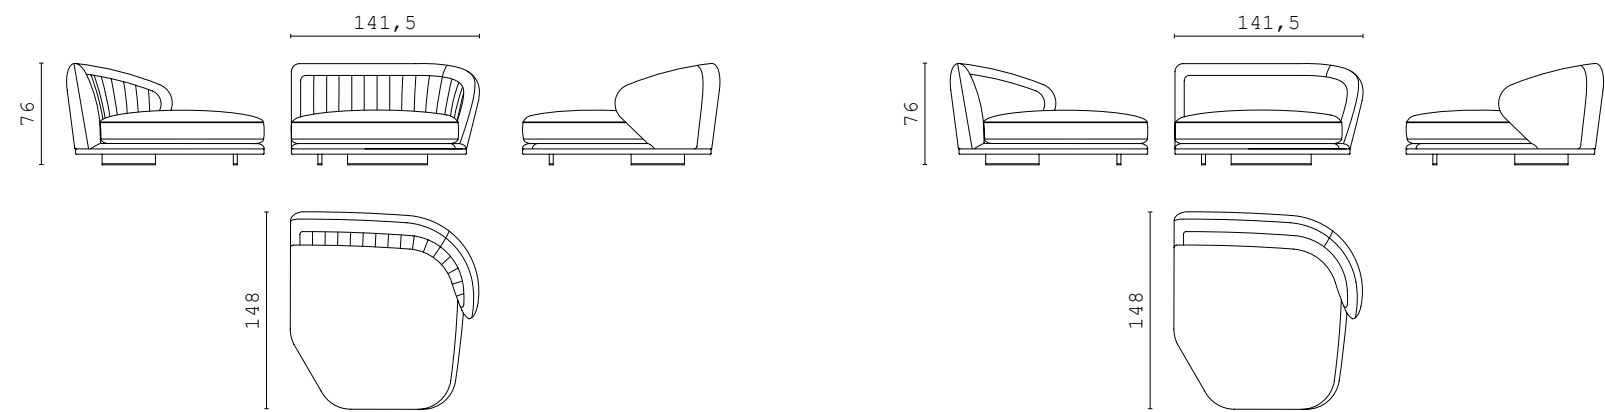

**PIERRE** straight central element

**PIERRE** chaise longue RIGHT and LEFT

**PIERRE** curved central element

**PIERRE** corner 90°

**DOWNTOWN** fixed sofa 250 cm

**DOWNTOWN** fixed sofa 200 cm

**PIERRE** corner 80°