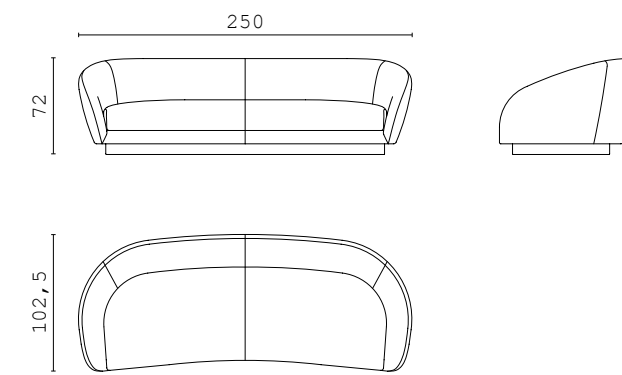

**PIERRE** straight central element

**PIERRE** chaise longue RIGHT and LEFT

**PIERRE** curved central element

**PIERRE** corner 90°

**DOWNTOWN** fixed sofa 250 cm

**DOWNTOWN** fixed sofa 200 cm

**PIERRE** corner 80°