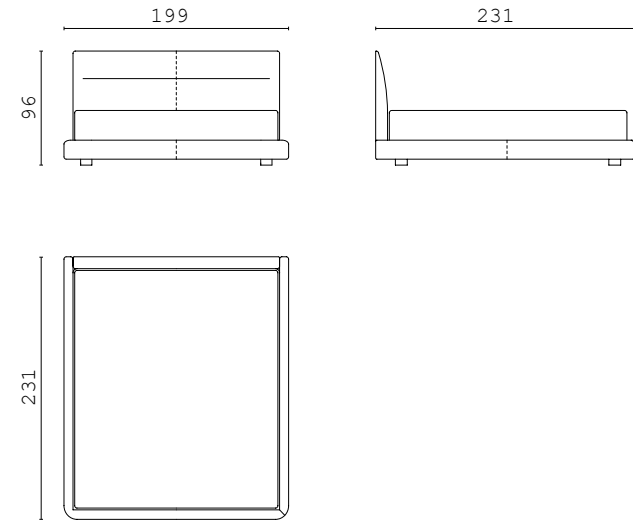

**MOOD 20** small table lamp

**JAFARI** carpet

**DERRY** dresser

**MOOD** chandelier

**AMAL** carpet

**LEILA** carpet

**CLERMONT** bed  
mattress 180x200

**CLERMONT** bed  
mattress 160x200