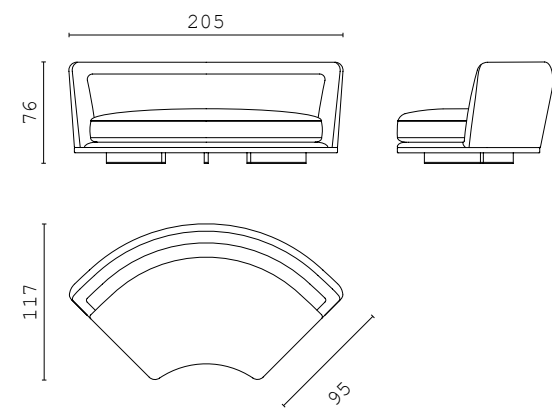

**PIERRE** straight central element

**PIERRE** chaise longue RIGHT and LEFT

**PIERRE** curved central element

**PIERRE** corner 90°

**DOWNTOWN** fixed sofa 250 cm

**DOWNTOWN** fixed sofa 200 cm

**PIERRE** corner 80°