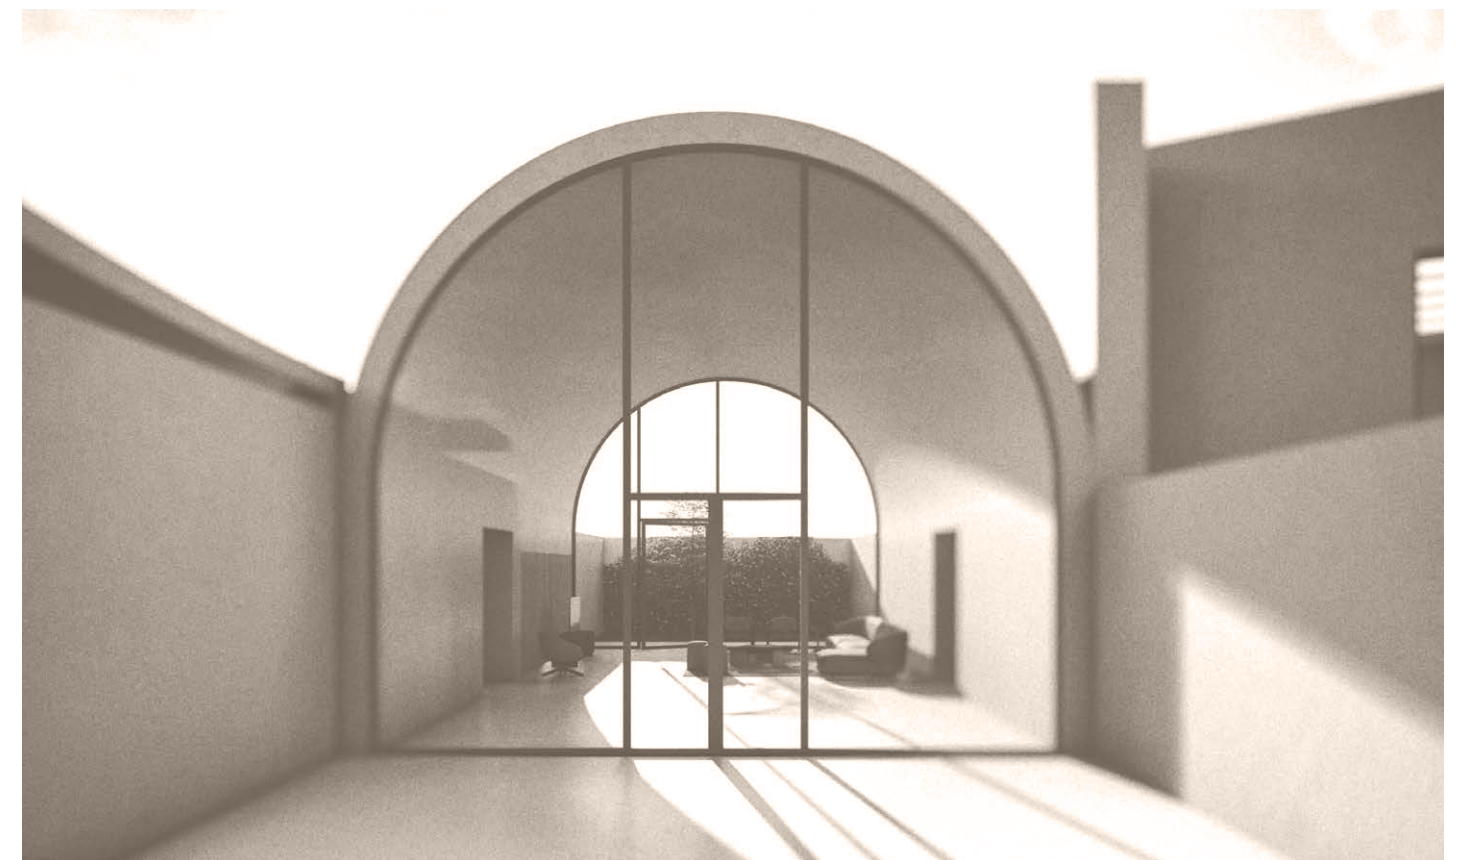

*Sometimes words are not enough.
That's why colours are needed.
And the shapes.
And the notes.
And the emotions.*

Alessandro Baricco