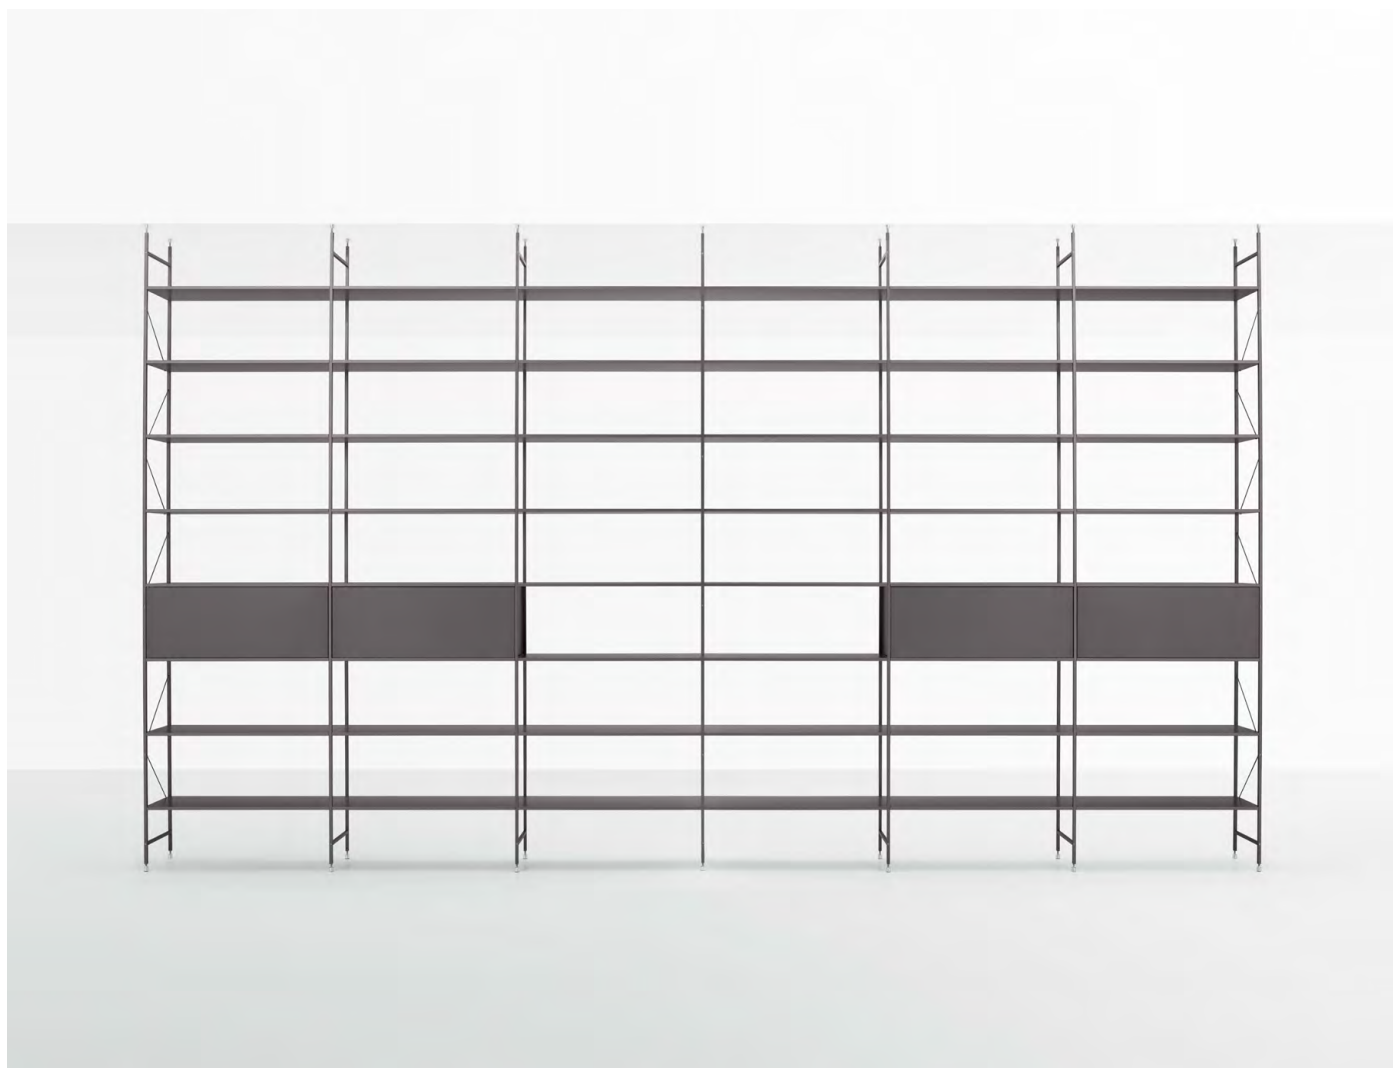

Room divider

EN **Minima room divider is a partition system capable of reaching 3 metres in height and extending over 7 metres horizontally, with a maximum configuration of six columns. The structure can be customised with storage units and open elements, components that modulate the rhythm and organise the space.**

IT **Minima room divider è un sistema divisorio capace di raggiungere i 3 metri di altezza e superare i 7 metri di sviluppo orizzontale, con una configurazione massima di sei campate. La struttura può essere personalizzata con contenitori e vani a giorno, elementi che modulano il ritmo e organizzano lo spazio.**