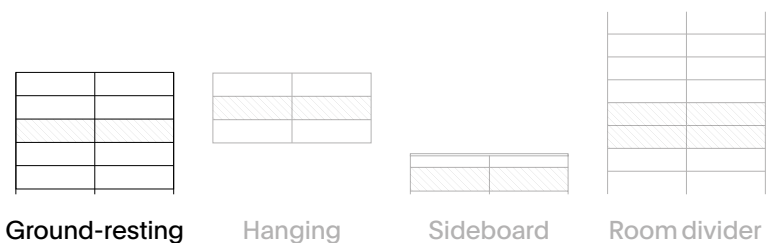

Ground-resting

Iconic design with 35-cm shelf spacing in a ground-resting version.

Hanging

A suspended system of pure lightness.

Sideboard

An essential sideboard with functional storage.

Room divider

A freestanding bookshelf that defines space.

Office

Shelves spaced 42 cm apart for enhanced storage capacity.

Minima. Home Inspiration

EN Conceived to integrate naturally within contemporary interiors, Minima adapts effortlessly to the various functions of the home — from the living area to the study, through to the bedroom. Its essential aesthetic allows it to converse with different design languages while maintaining a discreet and refined character. The modular structure makes it possible to create extended compositions, with potentially infinite lengths, integrating open units and storage modules that broaden the possibilities for organisation.

IT Concepita per inserirsi con naturalezza negli interni contemporanei, Minima si adatta con disinvoltura alle diverse funzioni della casa: dalla zona giorno allo studio, fino all'area notte. La sua estetica essenziale le permette di dialogare con linguaggi progettuali differenti, mantenendo sempre un carattere discreto e raffinato. La struttura modulare consente di creare composizioni estese, in lunghezze potenzialmente infinite, integrando elementi a giorno e moduli contenitori che ampliano le possibilità di organizzazione.

Minima ground-resting is available in five heights, while the columns come in 60, 90 and 120 cm lengths, enabling modular and customisable configurations.

In this version, storage units rest on the structure and can be freely repositioned as needed.