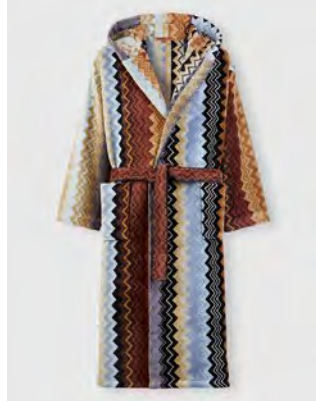

Giacomo Towel Full Set
(5 Pcs)

 **Multicolor** 100
Size range UNI

BATHLINEN CARRY OVER

Model 1G3SP99858

Giacomo Bath Mat
90x60

 Multicolor 100
Size range UNI

Model 1G3AC99708

Giacomo Hooded Bathrobe
Mod.18