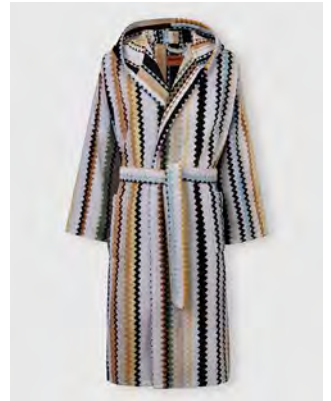

Model 1C3AC99736

Curt Hooded Bathrobe Mod.18

	Black multicolor	160
	Size range	S M L XL UNI