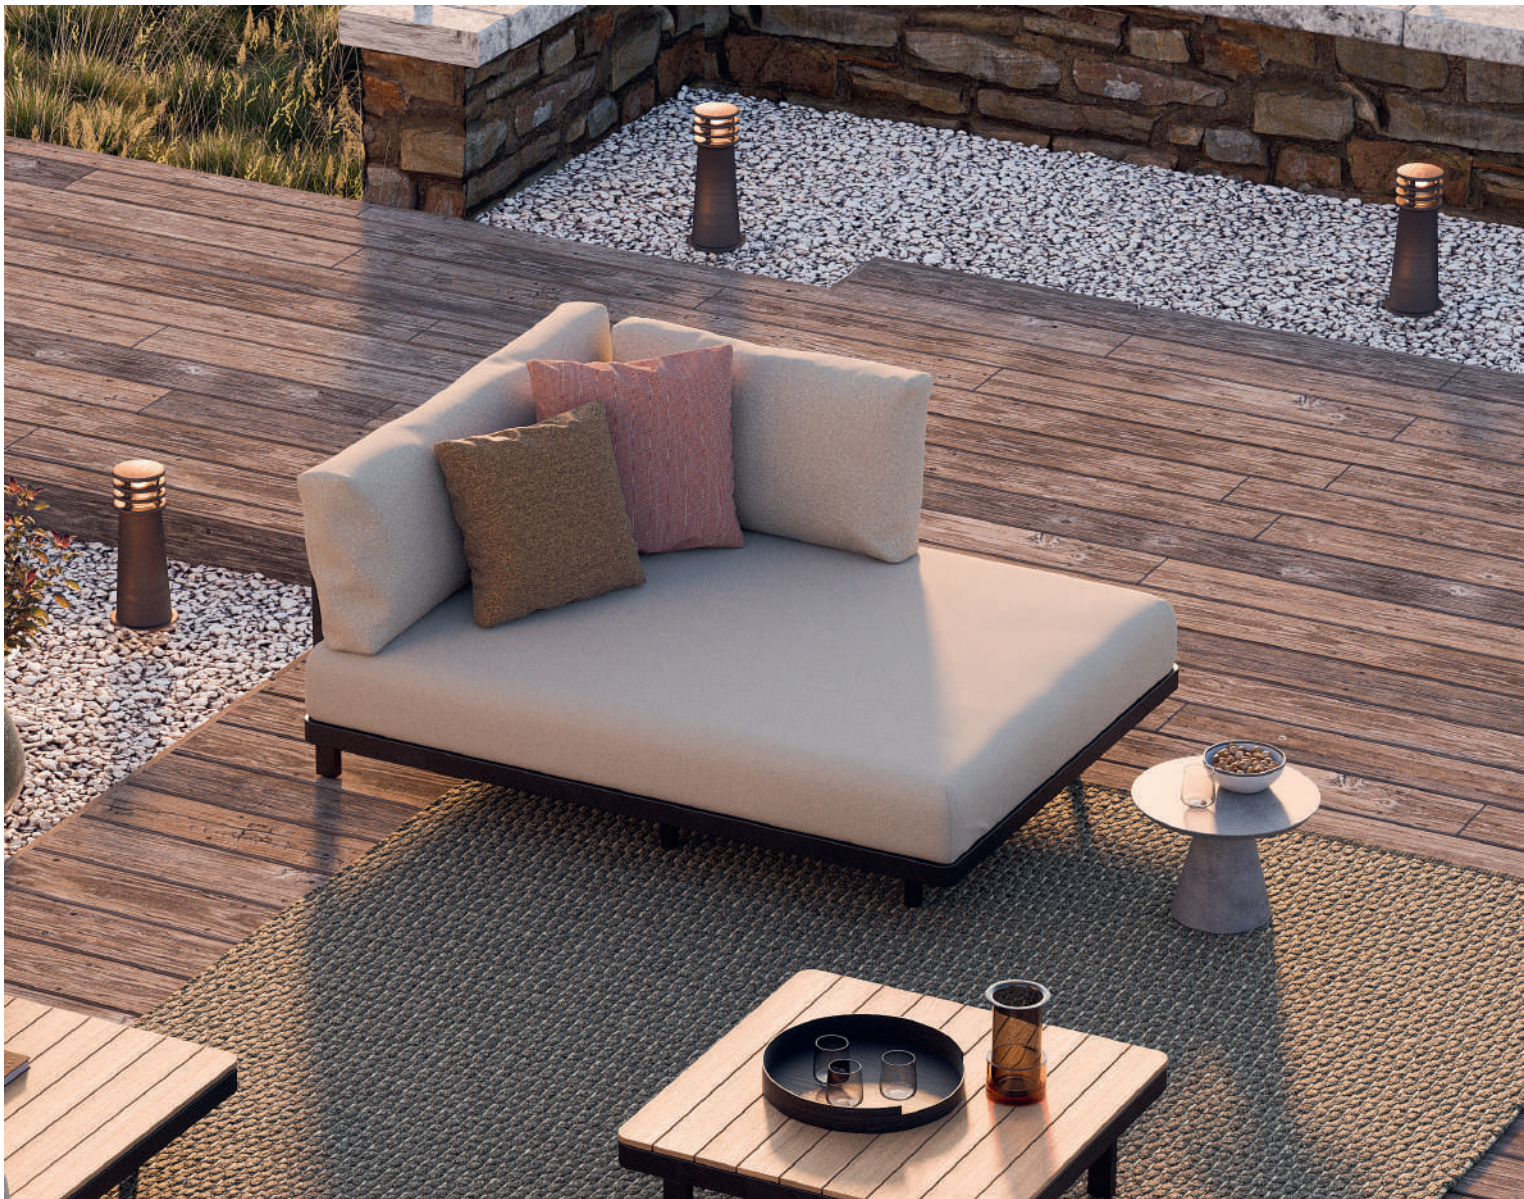

RUSTY 40 CM - ALURA LOUNGE - CONIX 40 SIDE TABLE - RUG 2535 GREEN