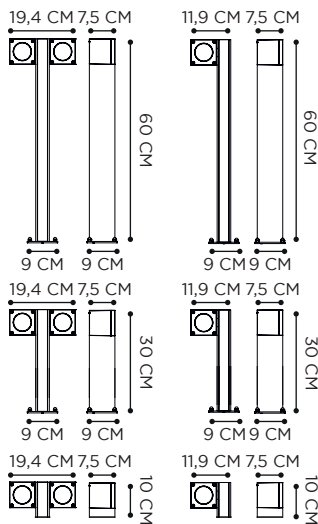

Q-BIC

TEAK

ELECTROPOLISHED STAINLESS STEEL

POWDER COATED ALUMINIUM: ANTHRACITE

REFERENCE	DESCRIPTION	LIGHTBULB SOCKET	WATT	INPUT	IP	EEC
QB301D220EP	30 CM 1 SPOT - EP	GU10 - LED FLAT OPTIC (NOT INCLUDED)	5 W	230V	55	A-G
QB302D220EP	30 CM 2 SPOT - EP	GU10 - LED FLAT OPTIC (NOT INCLUDED)	5 W	230V	55	A-G
QB601D220EP	60 CM 1 SPOT - EP	GU10 - LED FLAT OPTIC (NOT INCLUDED)	5 W	230V	55	A-G
QB602D220EP	60 CM 2 SPOT - EP	GU10 - LED FLAT OPTIC (NOT INCLUDED)	5 W	230V	55	A-G
QBG1D220EP	10 CM 1 SPOT - EP	GU10 - LED FLAT OPTIC (NOT INCLUDED)	5 W	230V	55	A-G
QBG2D220EP	10 CM 2 SPOT - EP	GU10 - LED FLAT OPTIC (NOT INCLUDED)	5 W	230V	55	A-G
QB301D230A	30 CM 1 SPOT - ANTHRACITE	GU10 - LED FLAT OPTIC (NOT INCLUDED)	5 W	230V	55	A-G
QB302D230A	30 CM 2 SPOT - ANTHRACITE	GU10 - LED FLAT OPTIC (NOT INCLUDED)	5 W	230V	55	A-G
QB601D230A	60 CM 1 SPOT - ANTHRACITE	GU10 - LED FLAT OPTIC (NOT INCLUDED)	5 W	230V	55	A-G
QB602D230A	60 CM 2 SPOT - ANTHRACITE	GU10 - LED FLAT OPTIC (NOT INCLUDED)	5 W	230V	55	A-G
QBG1D230A	10 CM 1 SPOT - ANTHRACITE	GU10 - LED FLAT OPTIC (NOT INCLUDED)	5 W	230V	55	A-G
QBG2D230A	10 CM 2 SPOT - ANTHRACITE	GU10 - LED FLAT OPTIC (NOT INCLUDED)	5 W	230V	55	A-G

ADJUSTABLE ANGLE 270°
INSTALLATION OPTION: JUB5625