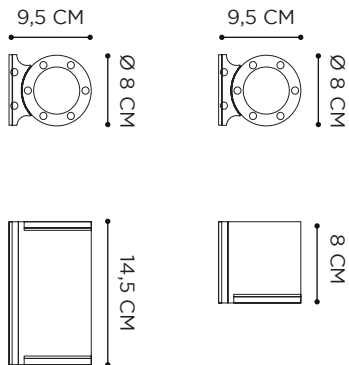

OMEGA WALL

ELECTROPOLISHED STAINLESS STEEL

REFERENCE	DESCRIPTION	LIGHTBULB SOCKET	WATT	INPUT	IP	EEC
OMG1D220EP	1 SPOT	GU10 - LED FLAT OPTIC (NOT INCLUDED)	5 W	230V	55	A-G
OMG2D220EP	2 SPOTS	GU10 - LED FLAT OPTIC (NOT INCLUDED)	5 W	230V	55	A-G