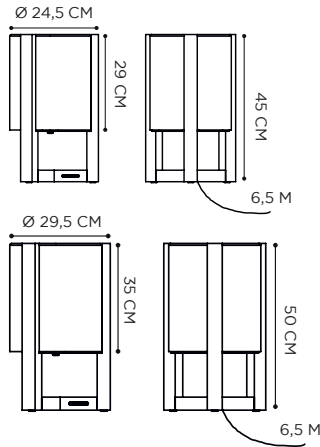

TRISTAR

TEAK

POWDER COATED STAINLESS STEEL: ANTHRACITE/WHITE

MOUTHBLOWN GLASS: CLEAR/SMOKE

REFERENCE	DESCRIPTION	LIGHTBULB SOCKET	WATT	K	LM	INPUT	IP	EEC
TRS045CL	45 CM - TEAK - CLEAR	E27 - DECORATIVE LED INCLUDED	4 W	2200	280	230V	43	A-G
TRS045SM	45 CM - TEAK - SMOKE	E27 - DECORATIVE LED INCLUDED	4 W	2200	280	230V	43	A-G
TRS050CL	50 CM - TEAK - CLEAR	E27 - DECORATIVE LED INCLUDED	4 W	2200	280	230V	43	A-G
TRS050SM	50 CM - TEAK - SMOKE	E27 - DECORATIVE LED INCLUDED	4 W	2200	280	230V	43	A-G
TRS045ACL	45 CM - ANTHRACITE - CLEAR	E27 - DECORATIVE LED INCLUDED	4 W	2200	280	230V	43	A-G
TRS045WRCL	45 CM - WHITE - CLEAR	E27 - DECORATIVE LED INCLUDED	4 W	2200	280	230V	43	A-G
TRS045ASM	45 CM - ANTHRACITE - SMOKE	E27 - DECORATIVE LED INCLUDED	4 W	2200	280	230V	43	A-G
TRS045WRSM	45 CM - WHITE - SMOKE	E27 - DECORATIVE LED INCLUDED	4 W	2200	280	230V	43	A-G
TRS050ACL	50 CM - ANTHRACITE - CLEAR	E27 - DECORATIVE LED INCLUDED	4 W	2200	280	230V	43	A-G
TRS050WRCL	50 CM - WHITE - CLEAR	E27 - DECORATIVE LED INCLUDED	4 W	2200	280	230V	43	A-G
TRS050ASM	50 CM - ANTHRACITE - SMOKE	E27 - DECORATIVE LED INCLUDED	4 W	2200	280	230V	43	A-G
TRS050WRSM	50 CM - WHITE - SMOKE	E27 - DECORATIVE LED INCLUDED	4 W	2200	280	230V	43	A-G

CORD LENGTH 6,5 METER