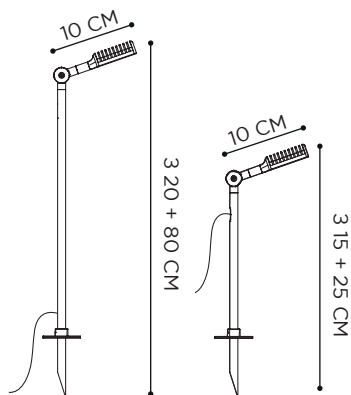

SPIKY

ANTIQUE BRASS

REFERENCE	DESCRIPTION	INTEGRATED LIGHT	WATT	K	LM	INPUT	IP	EEC
SPKG	40 CM	LED	3 W	2700	450	350 mA	65	A
SPK	100 CM	LED	3 W	2700	450	350 mA	65	A

REQUIRED: LEDCONKIT OR DR11