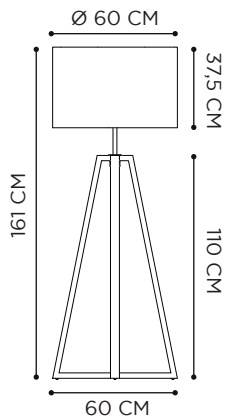

CLUB LOUNGE