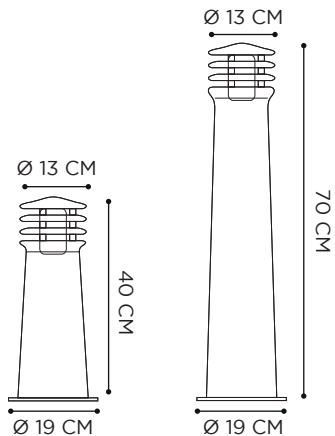

# RUSTY

RUSTY IRON

REFERENCE	DESCRIPTION	LIGHTBULB SOCKET	WATT	K	LM	INPUT	IP	EEC
RUS40	40 CM	E27 - LED / FLUO (NOT INCLUDED)	MAX 11 W				55	A-G
RUS70	70 CM	E27 - LED / FLUO (NOT INCLUDED)	MAX 11 W				55	A-G