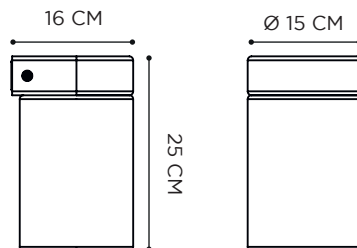

TESLA WALL

POWDER COATED ALUMINIUM: ANTHRACITE

MOUTHBLOWN GLASS: CLEAR/SMOKE

REFERENCE	DESCRIPTION	LIGHTBULB SOCKET	WATT	K	LM	INPUT	IP	EEC
TSLWA	CLEAR	E27 - DECORATIVE LED INCLUDED	4 W	2200	280	230V	43	A-G
TSLWASM	SMOKE	E27 - DECORATIVE LED INCLUDED	4 W	2200	280	230V	43	A-G