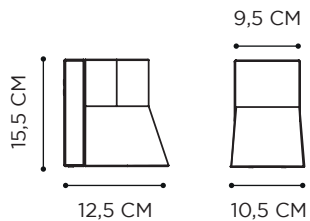

BEACON WALL