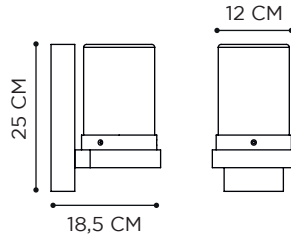

CLOCHE WALL