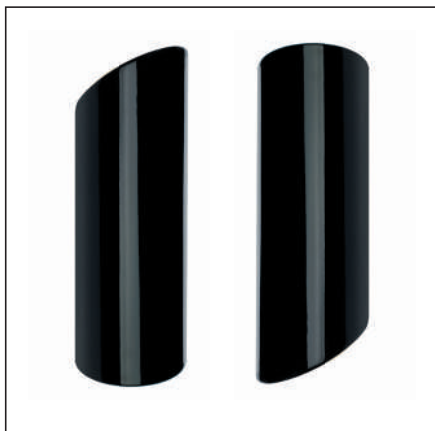

MOSO WALL

PORCELAIN: WHITE/BLACK/NIGHT BLUE

REFERENCE	DESCRIPTION	INTEGRATED LIGHT	WATT	K	LM	INPUT	IP	EEC
MSOWUW*	UP - WHITE	LED	3 W	2700	450	230V	65	D
MSOWUB*	UP - BLACK	LED	3 W	2700	450	230V	65	D
MSOWUNB*	UP - NIGHT BLUE	LED	3 W	2700	450	230V	65	D
MSOWDW*	DOWN - WHITE	LED	3 W	2700	450	230V	65	D
MSOWDB*	DOWN - BLACK	LED	3 W	2700	450	230V	65	D
MSOWDNB*	DOWN - NIGHT BLUE	LED	3 W	2700	450	230V	65	D

POWER SUPPLY: 350MA DRIVER INCLUDED