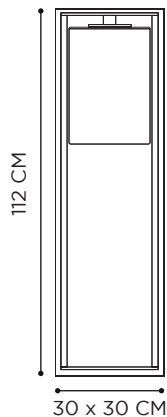

DOME MOVE

POWDER COATED ALUMINIUM: BLACK

MOUTHBLOWN GLASS: CLEAR/SMOKE

REFERENCE	DESCRIPTION	LIGHTBULB SOCKET	WATT	K	LM	INPUT	IP	EEC
DOMEMBCL	CLEAR	E27 - DECORATIVE LED INCLUDED	4 W	2200	280	230V	43	A-G
DOMEMBSM	SMOKE	E27 - DECORATIVE LED INCLUDED	4 W	2200	280	230V	43	A-G

CORD LENGTH: 5 METER

O3DOMEMBALLAST01: OPTIONAL GALVANIZED STEEL BALLAST