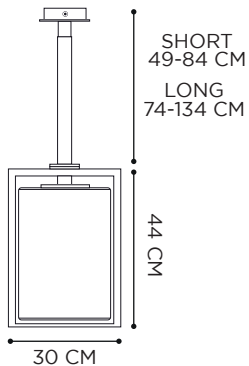

DOME CEILING