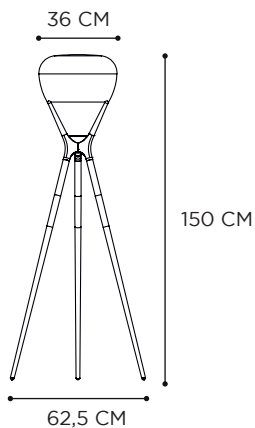

MEDUZ

POWDER COATED ALUMINIUM: ANTHRACITE/PEBBLE

MOUTHBLOWN GLASS: SMOKE

REFERENCE	DESCRIPTION	LIGHTBULB SOCKET	WATT	K	LM	INPUT	IP	EEC
MDZ150ASM	ANTHRACITE - SMOKE	E27 - DECORATIVE LED INCLUDED 4 W	2200	280	230V	43	A-G	
MDZ150PBSM	PEBBLE - SMOKE	E27 - DECORATIVE LED INCLUDED 4 W	2200	280	230V	43	A-G	

CORD LENGTH: 5M