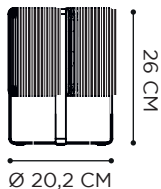

SOLAR LIGHT