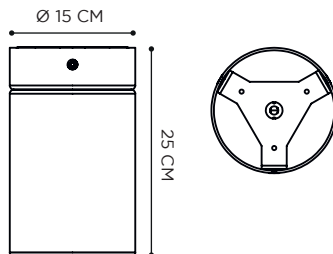

TESLA CEILING