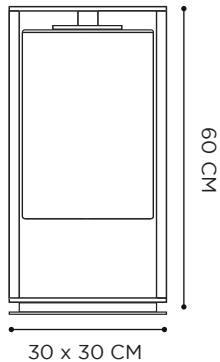

DOME GATE

POWDER COATED ALUMINIUM: BLACK

MOUTHBLOWN GLASS: CLEAR/SMOKE

REFERENCE	DESCRIPTION	LIGHTBULB SOCKET	WATT	K	LM	INPUT	IP	EEC
DOMEGTBCL	CLEAR	E27 - DECORATIVE LED INCLUDED	4 W	2200	280	230V	43	A-G
DOMEGTBSM	SMOKE	E27 - DECORATIVE LED INCLUDED	4 W	2200	280	230V	43	A-G