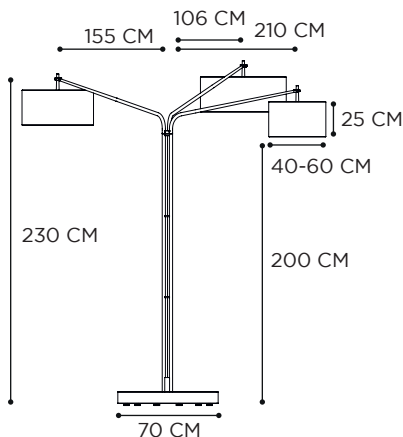

LUNIZ

POWDER COATED STAINLESS STEEL FRAME: ANTHRACITE/PEBBLE