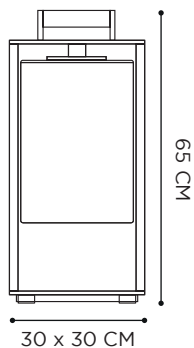

DOME SMALL

POWDER COATED ALUMINIUM: BLACK

MOUTHBLOWN GLASS: CLEAR/SMOKE

TEAK

REFERENCE	DESCRIPTION	LIGHTBULB SOCKET	WATT	K	LM	INPUT	IP	EEC
DOMESBCL	CLEAR	E27 - DECORATIVE LED INCLUDED	4 W	2200	280	230V	43	A-G
DOMESBSM	SMOKE	E27 - DECORATIVE LED INCLUDED	4 W	2200	280	230V	43	A-G

CORD LENGTH: 4 METER