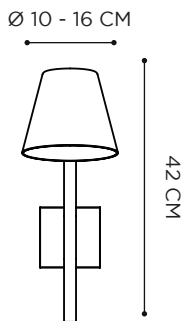

PARKER WALL