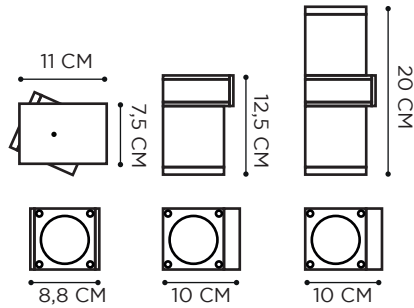

Q-BIC WALL

TEAK

ELECTROPOLISHED STAINLESS STEEL

POWDER COATED ALUMINIUM: ANTHRACITE

REFERENCE	DESCRIPTION	LIGHTBULB SOCKET	WATT	INPUT	IP	EEC
QBW1D220EP	1 SPOT - EP	GU10 - LED FLAT OPTIC (NOT INCLUDED)	5 W	230V	55	A-G
QBW2D220EP	2 SPOTS - EP	GU10 - LED FLAT OPTIC (NOT INCLUDED)	5 W	230V	55	A-G
QBWVD220EP	1 SPOT 270° - EP	GU10 - LED FLAT OPTIC (NOT INCLUDED)	5 W	230V	55	A-G
QBWVD230A	1 SPOT 270° - ANTHRACITE	GU10 - LED FLAT OPTIC (NOT INCLUDED)	5 W	230V	55	A-G

QBWVD220EP: ADJUSTABLE ANGLE 270° - GROUND MOUNTING IS ALSO POSSIBLE

QBWVD230A: ADJUSTABLE ANGLE 270° - GROUND MOUNTING IS ALSO POSSIBLE