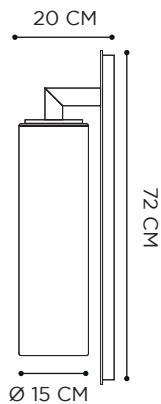

DOME WALL

POWDER COATED ALUMINIUM: BLACK

MOUTHBLOWN GLASS: CLEAR/SMOKE

REFERENCE	DESCRIPTION	LIGHTBULB SOCKET	WATT	K	LM	INPUT	IP	EEC
DOMEWBCL	CLEAR	E27 - DECORATIVE LED INCLUDED	4 W	2200	280	230V	43	A-G
DOMEWBSM	SMOKE	E27 - DECORATIVE LED INCLUDED	4 W	2200	280	230V	43	A-G