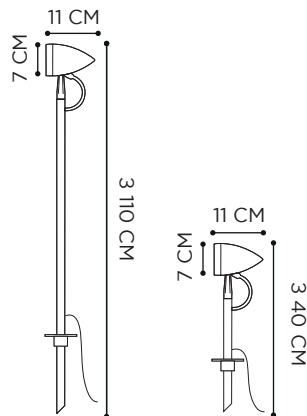

# BULLET

ANTIQUE BRASS

ANTIQUE ZINC

REFERENCE	DESCRIPTION	INTEGRATED LIGHT	WATT	INPUT	IP	EEC
BLTG230AB	40 CM - ANTIQUE BRASS	GU10 - LED FLAT OPTIC (NOT INCLUDED)	5 W	230V	44	A-G
BLTG230AZ	40 CM - ANTIQUE ZINC	GU10 - LED FLAT OPTIC (NOT INCLUDED)	5 W	230V	44	A-G
BLT230AB	110 CM - ANTIQUE BRASS	GU10 - LED FLAT OPTIC (NOT INCLUDED)	5 W	230V	44	A-G
BLT230AZ	110 CM - ANTIQUE ZINC	GU10 - LED FLAT OPTIC (NOT INCLUDED)	5 W	230V	44	A-G