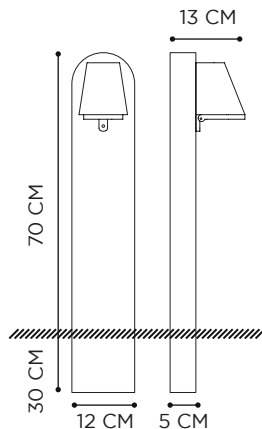

BEAMY

TEAK

ANTIQUÉ ZINC

ANTIQUÉ BRASS

WEATHERED BRASS

POWDER COATED ALUMINIUM: ANTHRACITE/WHITE

REFERENCE	DESCRIPTION	LIGHTBULB SOCKET	WATT	INPUT	IP	EEC
BMY100230AZ	ANTIQUÉ ZINC	GU10 - LED FLAT OPTIC (NOT INCLUDED)	5 W	230V	44	A-G
BMY100230AB	ANTIQUÉ BRASS	GU10 - LED FLAT OPTIC (NOT INCLUDED)	5 W	230V	44	A-G
BMY100230WB	WEATHERED BRASS	GU10 - LED FLAT OPTIC (NOT INCLUDED)	5 W	230V	44	A-G
BMY100230A	ANTHRACITE	GU10 - LED FLAT OPTIC (NOT INCLUDED)	5 W	230V	44	A-G
BMY100230WR	WHITE	GU10 - LED FLAT OPTIC (NOT INCLUDED)	5 W	230V	44	A-G

INSTALLATION OPTION: JUB5625