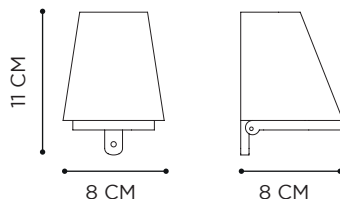

BEAMY WALL

ANTIQUE ZINC

ANTIQUE BRASS

WEATHERED BRASS

POWDER COATED ALUMINIUM: ANTHRACITE/WHITE

REFERENCE	DESCRIPTION	LIGHTBULB SOCKET	WATT	INPUT	IP	EEC
BMYW230AZ	ANTIQUE ZINC	GU10 - LED FLAT OPTIC (NOT INCLUDED)	5 W	230V	44	A-G
BMYW230AB	ANTIQUE BRASS	GU10 - LED FLAT OPTIC (NOT INCLUDED)	5 W	230V	44	A-G
BMYW230WB	WEATHERED BRASS	GU10 - LED FLAT OPTIC (NOT INCLUDED)	5 W	230V	44	A-G
BMYW230A	ANTHRACITE	GU10 - LED FLAT OPTIC (NOT INCLUDED)	5 W	230V	44	A-G
BMYW230WR	WHITE	GU10 - LED FLAT OPTIC (NOT INCLUDED)	5 W	230V	44	A-G