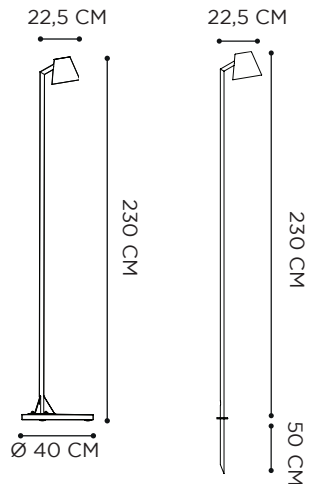

PARKER FLOOD & PATH