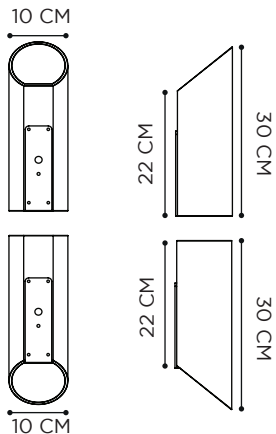

MOSO WALL

PORCELAIN: WHITE/BLACK/NIGHT BLUE

REFERENCE	DESCRIPTION	INTEGRATED LIGHT	WATT	K	LM	INPUT	IP	EEC
MSOWUW*	UP - WHITE	LED	3 W	2700	450	230V	65	D
MSOWUB*	UP - BLACK	LED	3 W	2700	450	230V	65	D
MSOWUNB*	UP - NIGHT BLUE	LED	3 W	2700	450	230V	65	D
MSOWDW*	DOWN - WHITE	LED	3 W	2700	450	230V	65	D
MSOWDB*	DOWN - BLACK	LED	3 W	2700	450	230V	65	D
MSOWDNB*	DOWN - NIGHT BLUE	LED	3 W	2700	450	230V	65	D

POWER SUPPLY: 350MA DRIVER INCLUDED