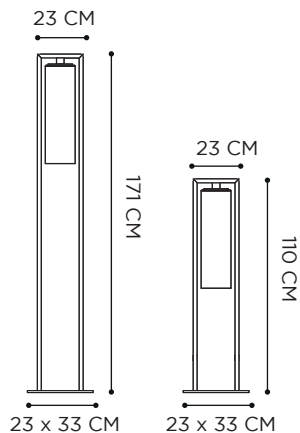

DOME FLOOR

POWDER COATED ALUMINIUM: BLACK

MOUTHBLOWN GLASS: CLEAR/SMOKE

REFERENCE	DESCRIPTION	LIGHTBULB SOCKET	WATT	K	LM	INPUT	IP	EEC
DOMEFBCL	CLEAR - 171CM	E27 - DECORATIVE LED INCLUDED	4 W	2200	280	230V	43	A-G
DOMEFBSM	SMOKE - 171CM	E27 - DECORATIVE LED INCLUDED	4 W	2200	280	230V	43	A-G
DOMEF110BCL	CLEAR - 110CM	E27 - DECORATIVE LED INCLUDED	4 W	2200	280	230V	43	A-G
DOMEF110BSM	SMOKE - 110CM	E27 - DECORATIVE LED INCLUDED	4 W	2200	280	230V	43	A-G

INSTALLATION OPTION: JUB5625