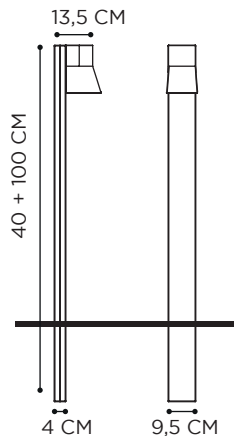

BEACON

TEAK

PORCELAIN: BLACK/WHITE

REFERENCE	DESCRIPTION	INTEGRATED LIGHT	WATT	K	LM	INPUT	IP	EEC
BCN140B	BLACK	LED	2,2 W	2700	390	100-240V	65	C
BCN140W	WHITE	LED	2,2 W	2700	390	100-240V	65	C

INCLUDES 250mA DRIVER

INSTALLATION OPTION: JUB5625