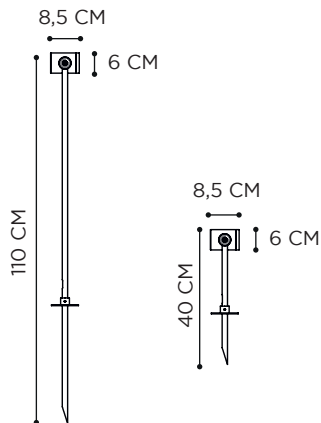

SPOTTY

WEATHERED BRASS

REFERENCE	DESCRIPTION	LIGHTBULB SOCKET	WATT	INPUT	IP	EEC
SPT230L040WB	40 CM	GU10 - LED FLAT OPTIC (NOT INCLUDED)	5 W	230V	65	A-G
SPT230L110WB	110 CM	GU10 - LED FLAT OPTIC (NOT INCLUDED)	5 W	230V	65	A-G