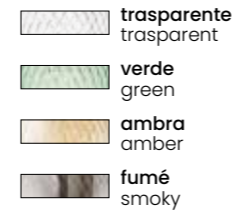

colore montatura
frame color

sorgente luminosa
light source

LED

colori vetri
glass colors

sospensione
suspension

NEW

BASEORO/GOLF-1LUCI
METEL: **OBA0035**

BASE/GOLF-1LUCI
METEL: **OBA0030**