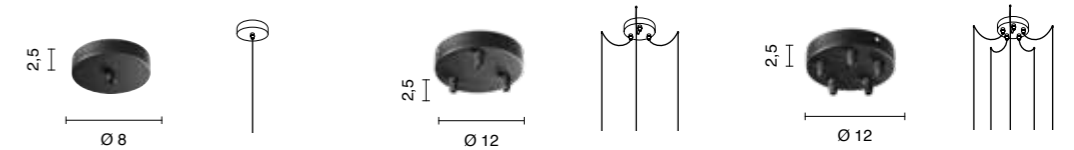

colore montatura frame color

- bianco
  white
- oro
  gold
- nero
  black

BASE/BIANCO
METEL: **OBA0034**
BASE/ORO
METEL: **OBA0029**
BASE/NERO
METEL: **OBA0028**

BASE/3-BIANCO
METEL: **OBA0003**
BASE/3-ORO
METEL: **OBA0005**
BASE/3-NERO
METEL: **OBA0004**

BASE/5-BIANCO
METEL: **OBA0006**
BASE/5-ORO
METEL: **OBA0008**
BASE/5-NERO
METEL: **OBA0007**