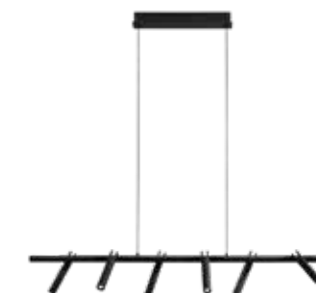

pag. 32

NEW Teddy

pag. 44

NEW Tenua