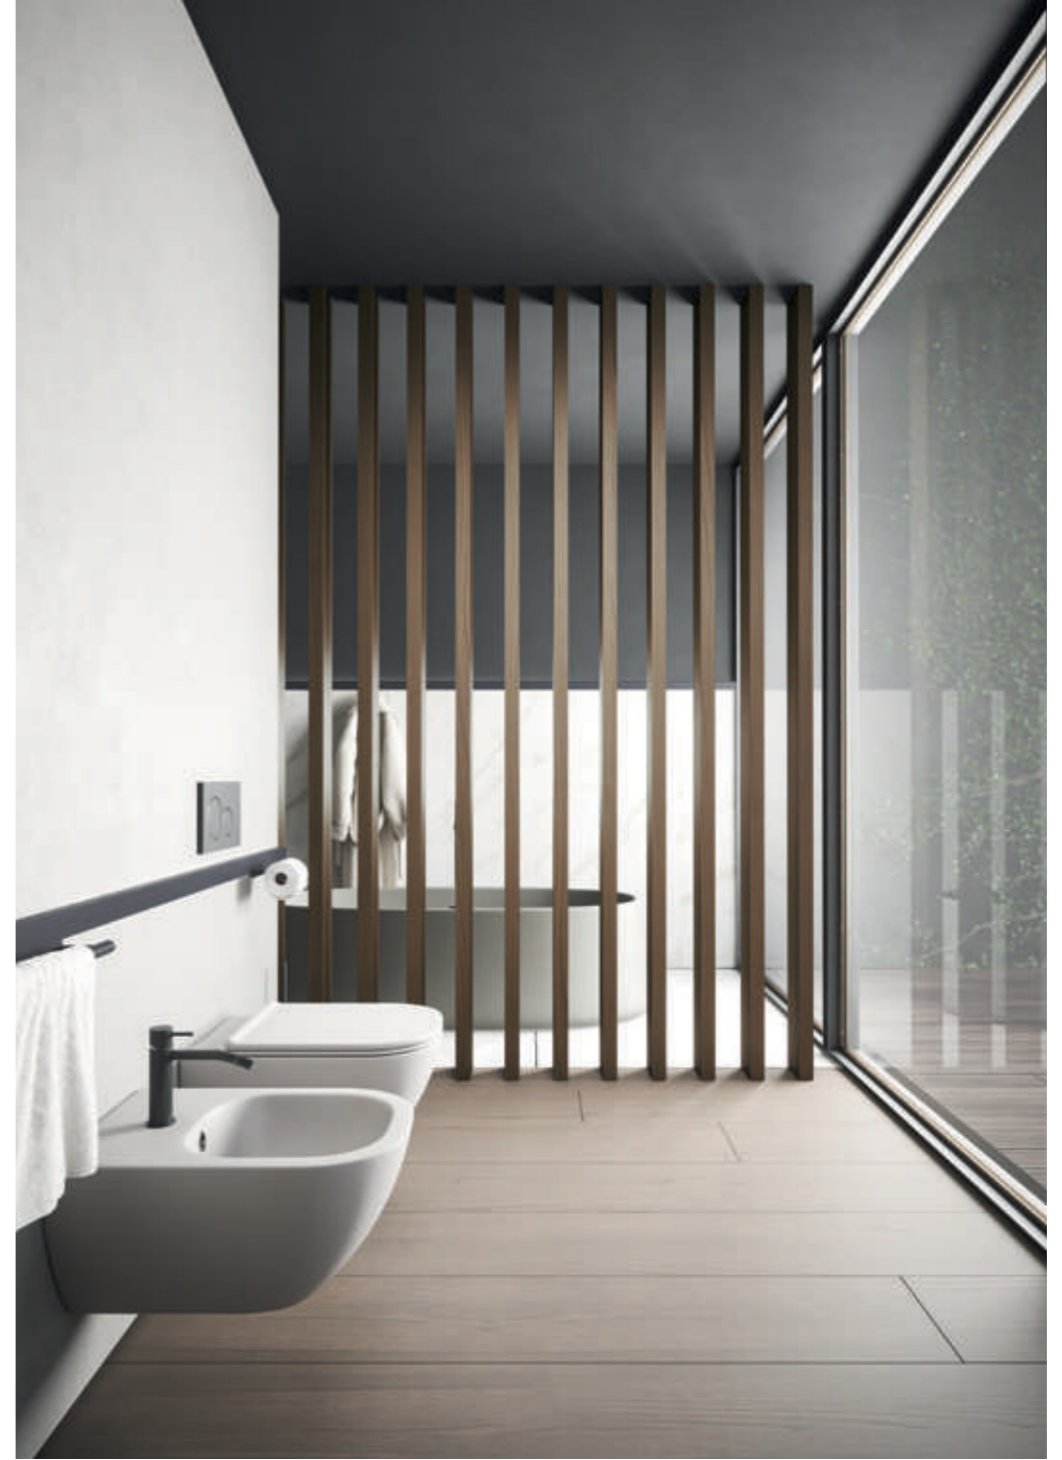

Profilo Collection

Master Bathroom Collection

PROFILO_001

HEMP CHESTNUT - LONDON GREY

A DALÍ FULL mirror complete with LED lighting on all 4 sides (without switch) is pictured with TOOBE lamps featuring an adjustable light beam. The top has two HANNA integrated washbasins in Fenix® with drain cover whereas the variation shows NICK integrated washbasins in Purefeel. Both versions are in London Grey finish. The VOLCANO bathtub, in London Grey finish, comes with integrated perimeter lighting, which further enriches the space.

DALÍ FULL è uno specchio completo di illuminazione led sui 4 lati senza interruttore, in questo caso lo vediamo abbinato alle lampade con fascio di luce orientabile TOOBE. Il top prevede due vasche integrate HANNA in Fenix® con copripiletta e una variante con vasche integrate NICK in purefeel, entrambe le versioni in colore London Grey. Arricchisce l'ambiente la vasca VOLCANO in lightfeel colore London Grey con illuminazione perimetrale integrata.