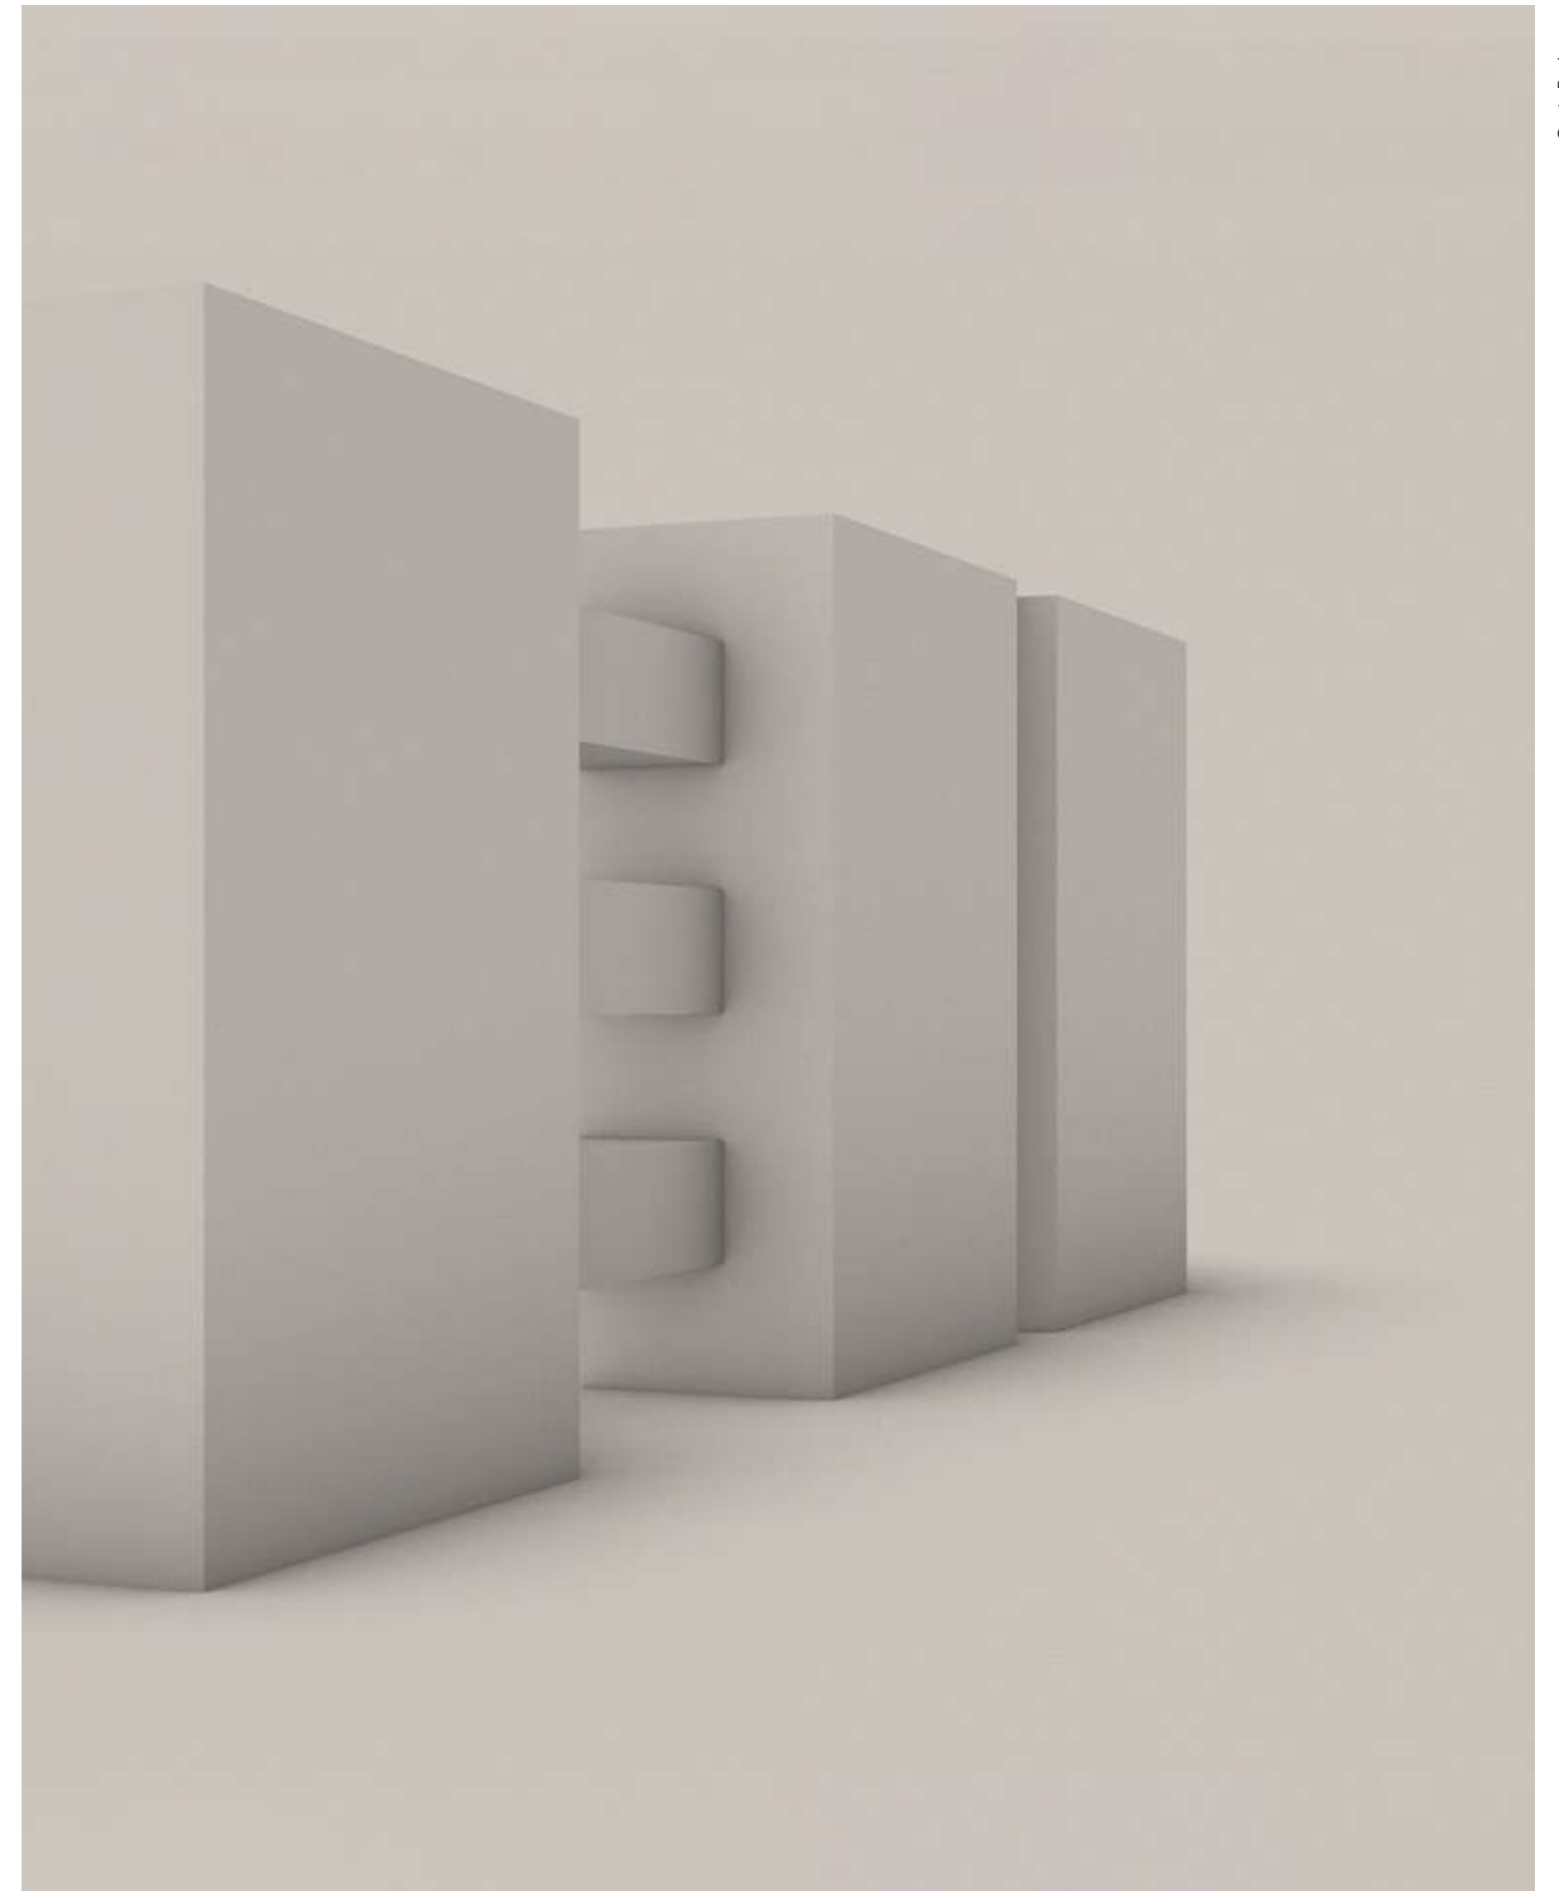

Lampada Lume:
 Nero

PROFILO_011

AVANA - HEAT TREATED OAK

The rectangular CHARLES mirror complete with perimeter shelves in Heat Treated Oak features LED lighting and a touch switch with on/off dimmer function. Also shown are CUBE tall units with integrated LED and push-pull opening, MAX tall units with cantilevered doors and bespoke RIGA boiserie in matt Havana lacquered finish embellished with black aluminium shelves.