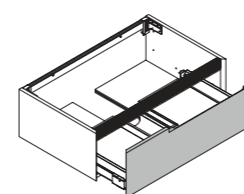

LEFT UNIT / base sinistra

CENTRAL UNIT / base centrale

RIGHT UNIT / base destra

DOUBLE UNIT / composizione 2 moduli

TRIPLE UNIT / composizione 3 moduli

WALL MOUNTED ELEMENTS / MOBILI SOSPESI - H 27 CM

Wall mounted vanity unit with 1 drawer
 Base portlavabo sospesa con 1 cassetto
 W 60/70/80/90/105/120 cm
 D 38/46/51,5 cm