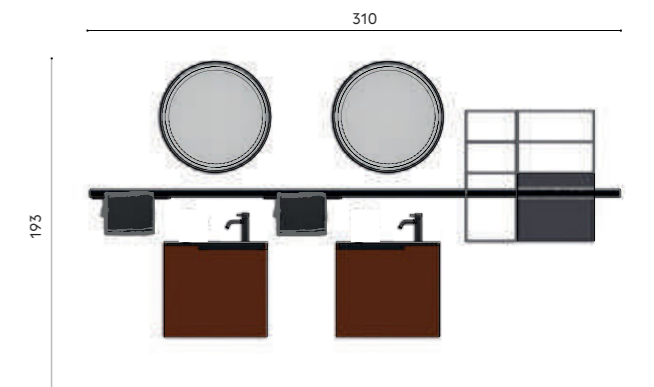

Composizione PF_004

Struttura:
W 60 cm
D 38 cm
H 54 + 1,2 cm
Laccato ruggine opaco

Fascia sottolavabo:
Nero opaco

Top con vasca integrata Tray:
Purefeel colore Nero lavagna

Miscelatore lavabo Stilo:
Nero spazzolato

Specchio Dream:
Ø 65 cm

Moduli e accessori barra Line:
Nero spazzolato con anta
in vetro Stop Sol
W 30 + 45 cm – H 76 cm

Vasca Rigel:
Purefeel bianco

Colonna miscelatore vasca da terra:
Nero spazzolato

_Variante
Struttura:
Laccato Green
Barra e moduli Line:
Nero spazzolato con anta in vetro
Stop Sol
W 90 cm – H 40 cm