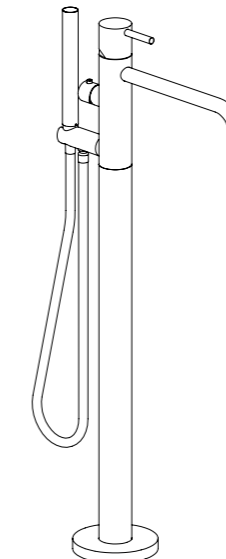

Freestanding bath mixer
Miscelatore vasca da terra