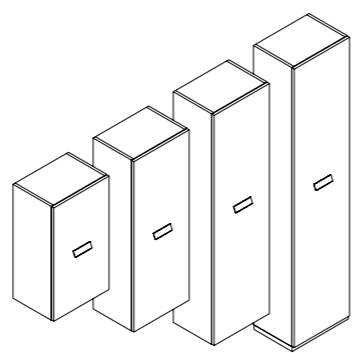

Wall-hung tall units
Colonne sospese

W 35/45/70/90 cm
D 25/35 cm

HANDLES / MANIGLIE

Available in 2 finishes: black or bronze / Disponibili in 2 finiture: nero e bronzo

"ALU" WALL-HUNG TALL UNITS WITH DOORS IN BLACK ALUMINIUM FRAME / COLONNE "ALU" CON ANTA TELAIO IN ALLUMINIO NERO - H 80/120/162 /196* CM