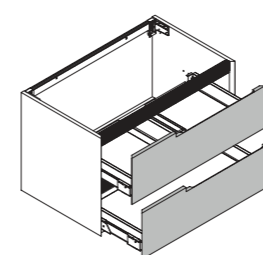

WALL MOUNTED ELEMENTS / MOBILI SOSPESI - H 54 CM

Wall mounted vanity unit with 2 drawers
Base portlavabo sospesa con 2 cassetti
W 60/70/80/90/105/120 cm
D 38/46/51,5 cm