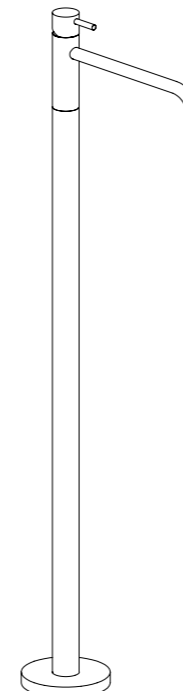

STILO TAPS COLLECTION / RUBINETTERIA STILO

Freestanding single lever mixer for washbasin
Miscelatore lavabo da terra