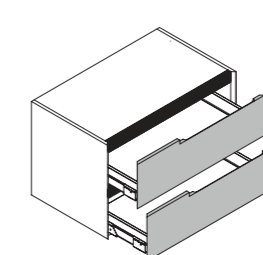

Additional wall-hung base unit with 2 drawers
Base complementare sospesa con 2 cassetti
W 35/45/60/70/80/90/105/120 cm
D 38/46/51,5 cm