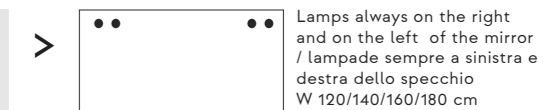

Lamps always on the right and on the left of the mirror / lampade sempre a sinistra e destra dello specchio
W 120/140/160/180 cm