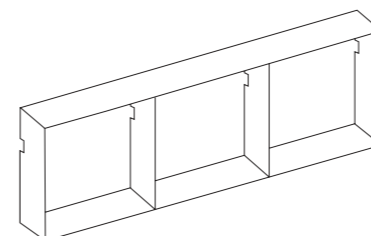

Wall unit with 3 open compartments
Pensile con 3 vani a giorno

W 120
H 40 cm
D 15 cm

Vertical wall unit with 3 open compartments
Pensile verticale con 3 vani a giorno

W 30/45/60/90 cm
H 76 cm
D 15 cm