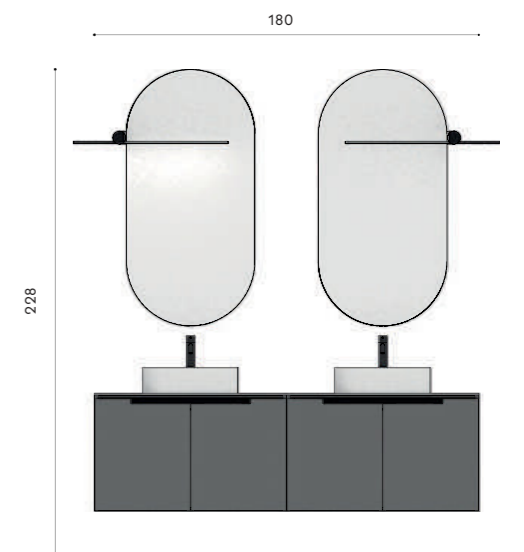

Composition PF_008

Struttura:
W 90 + 90 cm
D 46 cm
H 54 + 1,2 cm
Laccato Grigio Pietra opaco

Fascia sottolavabo:
Nero opaco

Top:
Purefeel colore Grigio pietra

Lavabo da appoggio Leaf:
Lightfeel bianco
H 12 cm

Miscelatore lavabo Stilo:
Nero spazzolato

Specchio Hugo:
W 110 cm – H 50 cm

Lampade Tetris sx e Tetris dx:
Nero

_Complementi
Poltrona Eleonor
Tavolo Medea