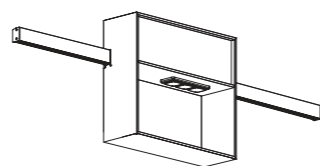

Box with electric socket and USB
Elemento con presa elettrica e USB
W 45 X H 40 X D 15 cm

2 SCHUKO
2 USB

LINE accessories collections

Accessori LINE