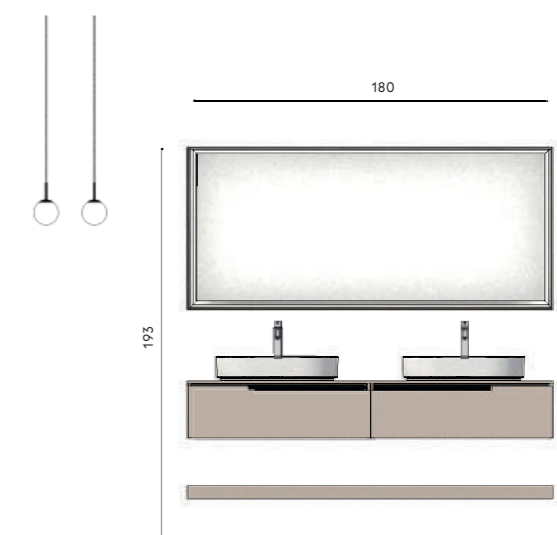

Composizione PF_ 011

Struttura:
W 90 + 90 cm
D 51,5 cm
H 6,4 + 27 + 1,2 + 12 cm
Laccato Avana opaco

Fascia sottolavabo:
Nero opaco

Top:
Vetro satinato laccato avana

Lavabo in appoggio Sarah: Ceramica
bianca opaca
H 12 cm

Miscelatore lavabo Stilo:
Acciaio spazzolato

Specchio Charles:
W 180 cm – H 80 cm

Lampade Lume:
Nero

Colonne Cube:
Heat Treated Oak
W 45 cm – H 162 cm

Colonne Max:
Heat Treated Oak
W 45 cm – H 162 cm

Boiserie Riga:
Laccato Avana opaco con mensole in
alluminio nero

_Variante
Lavabo in appoggio Volcano: Lightfeel
colore fango

_Complementi
Pouf Otto