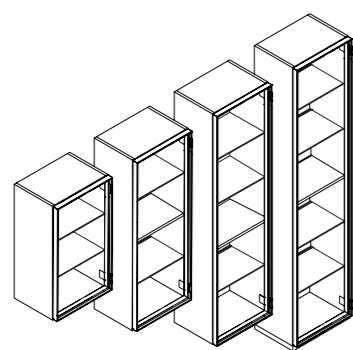

Wall-hung tall units
Colonne sospese

W 35/45/70/90 cm
D 25/35 cm

"MAX " WALL-HUNG TALL UNITS WITH CANTILEVER DOOR / COLONNE "MAX" CON ANTA A SBALZO - H 80/120/162 /196* CM