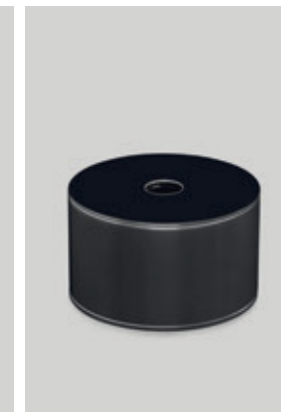

KNURLED SMALL BOX / SCATOLA LISCIA BASSA GODRONATA

SMOOTH LARGE BOX / SCATOLA LISCIA ALTA