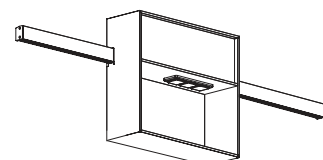

Box with electric socket and USB
Elemento con presa elettrica e USB
W 45 X H 40 X D 15 cm

2 SCHUKO
2 USB

LINE accessories collections

Accessori LINE