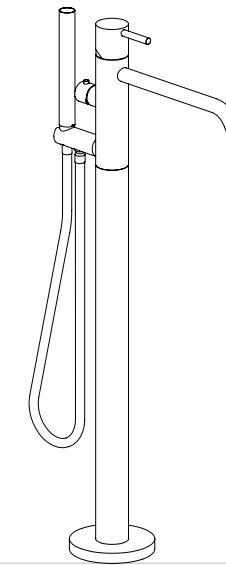

Freestanding bath mixer
Miscelatore vasca da terra

AVAILABLE FINISHES/FINITURE DISPONIBILI