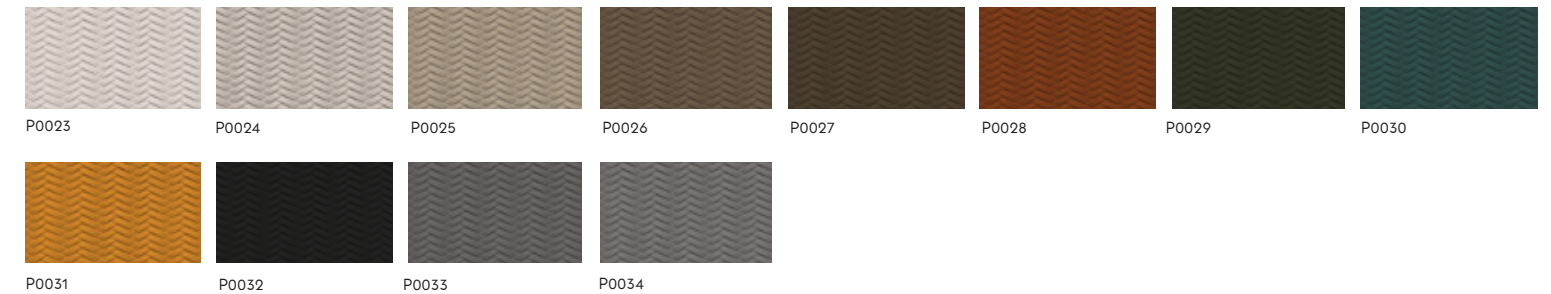

## MELAMINE WOOD / NOBILITATI WOOD FINISHES / FINITURE LEGNO ONLY FOR FRONTAL DRAWERS / SOLO PER FRONTALI CASSETTO

## COLOURED MELAMINE / NOBILITATI COLOURED FINISH / FINITURA COLORATA ONLY FOR FRONTAL DRAWERS / SOLO PER FRONTALI CASSETTO

## LEATHER / PELLI - ONLY FOR FRONTAL DRAWERS / SOLO PER FRONTALI CASSETTO

## DELUXE PRINT LEATHER / STAMPA PELLE DELUXE - ONLY FOR FRONTAL DRAWERS / SOLO PER FRONTALI CASSETTO

WHITE/COLOURED MATT PUREFEEL / BIANCO/COLORATO OPACO PUREFEEL  
TOP / TOP

COLOURED GLASS / VETRI COLORATI  
TOP / TOP