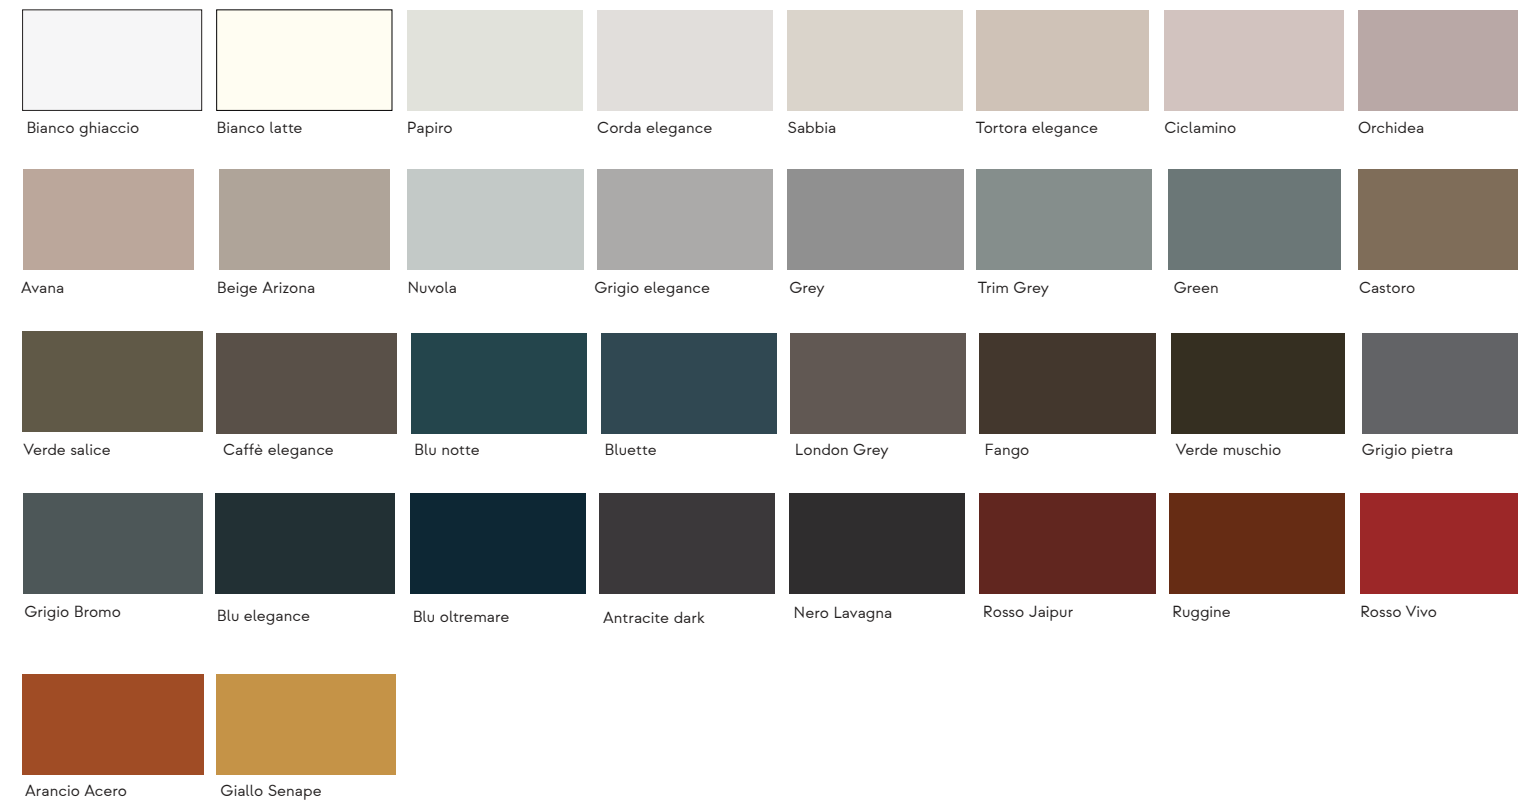

## MELAMINE WOOD / NOBILITATI WOOD FINISHES / FINITURE LEGNO ONLY FOR FRONTAL DRAWERS / SOLO PER FRONTALI CASSETTO

## COLOURED MELAMINE / NOBILITATI COLOURED FINISH / FINITURA COLORATA ONLY FOR FRONTAL DRAWERS / SOLO PER FRONTALI CASSETTO

## DELUXE PRINT LEATHER / STAMPA PELLE DELUXE - ONLY FOR FRONTAL DRAWERS / SOLO PER FRONTALI CASSETTO

WHITE/COLOURED MATT PUREFEEL / BIANCO/COLORATO OPACO PUREFEEL  
TOP / TOP

COLOURED GLASS / VETRI COLORATI  
TOP / TOP

VL CODE > INDICATES GLOSSY / INDICA LUCIDO  
VS CODE > INDICATES MATT / INDICA OPACO  
VD CODE > INDICATES GLOSSY METALLIC / INDICA METALLIZZATO LUCIDO

WHITE/COLOURED MATT LIGHTFEEL / BIANCO/COLORATO OPACO LIGHTFEEL  
TOP / TOP