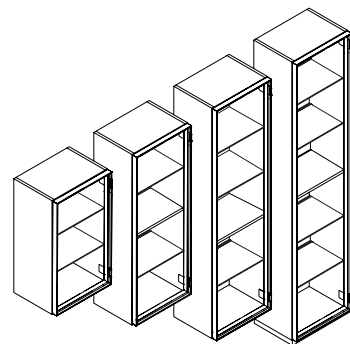

Wall-hung tall units
Colonne sospese

W 35/45/70/90 cm
D 25/35 cm

“MAX ” WALL-HUNG TALL UNITS WITH CANTILEVER DOOR / COLONNE “MAX” CON ANTA A SBALZO - H 80/120/162 /196* CM