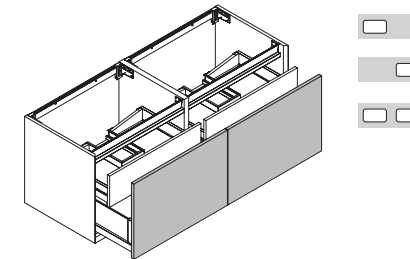

Wall mounted vanity unit with 2 drawers + 2 inside drawers
Mobile portalavabo sospeso con 2 cassetti + 2 cassetti interni
W 140/160 cm
D 51 cm