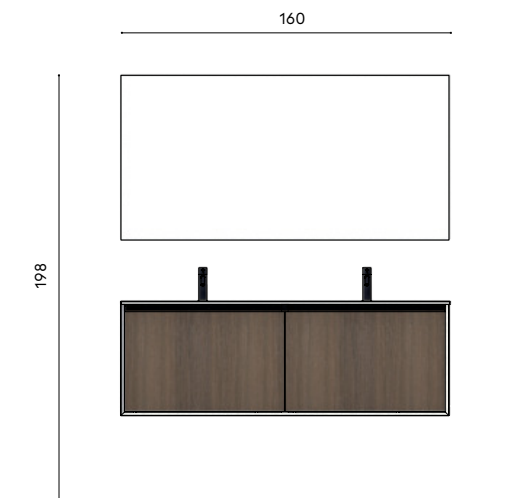

Specchio:

My Sun

W 160 cm – H 80 cm

Laccato Verde Salice