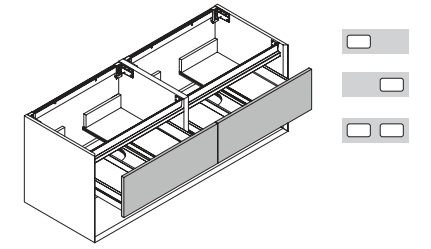

## WALL MOUNTED ELEMENTS / MOBILI SOSPESI - H 54 CM

Wall mounted vanity with 1 drawer and 1 open shelf  
Mobile portalavabo sospeso con 1 cassetto  
W 70/80/90/105/120 cm  
D 51 cm

Wall mounted vanity unit 1 drawer + inside drawer  
Mobile portalavabo sospesa con 1 cassetto + cassetto interno sospeso  
W 70/80/90/105/120 cm  
D 51 cm