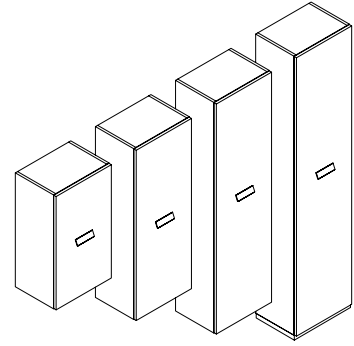

Wall-hung tall units
Colonne sospese

W 35/45/70/90 cm
D 25/35 cm

HANDLES / MANIGLIE

Available in 2 finishes: black or bronze / Disponibili in 2 finiture: nero e bronzo

“ALU” WALL-HUNG TALL UNITS WITH DOORS IN BLACK ALUMINIUM FRAME / COLONNE “ALU” CON ANTA TELAIO IN ALLUMINIO NERO - H 80/120/162 /196* CM