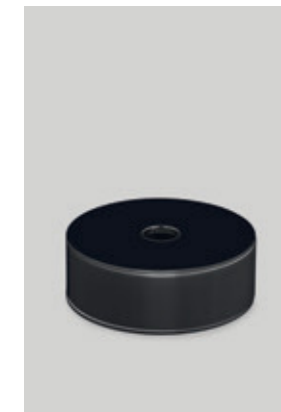

SMOOTH SMALL BOX / SCATOLA LISCIA BASSA