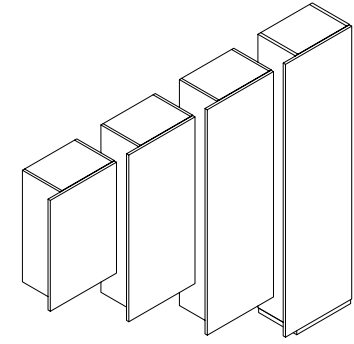

Wall-hung tall units
Colonne sospese

W 45 cm
D 25/35 cm

*FLOOR-STANDING TALL UNITS H 196 CM WITH PLINTH
*LE COLONNE A TERRA CON ALTEZZA 196 CM SONO COMPLETE DI ZOCCOLO
WITH LENGHT 70/90 CM, TALL UNITS ARE PROVIDED WITH 2 DOORS
NELLA LUNGHEZZA 70/90 CM COLONNA DOTATA DI DUE ANTE

MODULARITY

Modularità

“OPEN” WALL-HUNG TALL UNITS WITH OPEN SHELVES / COLONNE SOSPESSE CON VANO A GIORNO “OPEN” - H 80/120/162 /196* CM