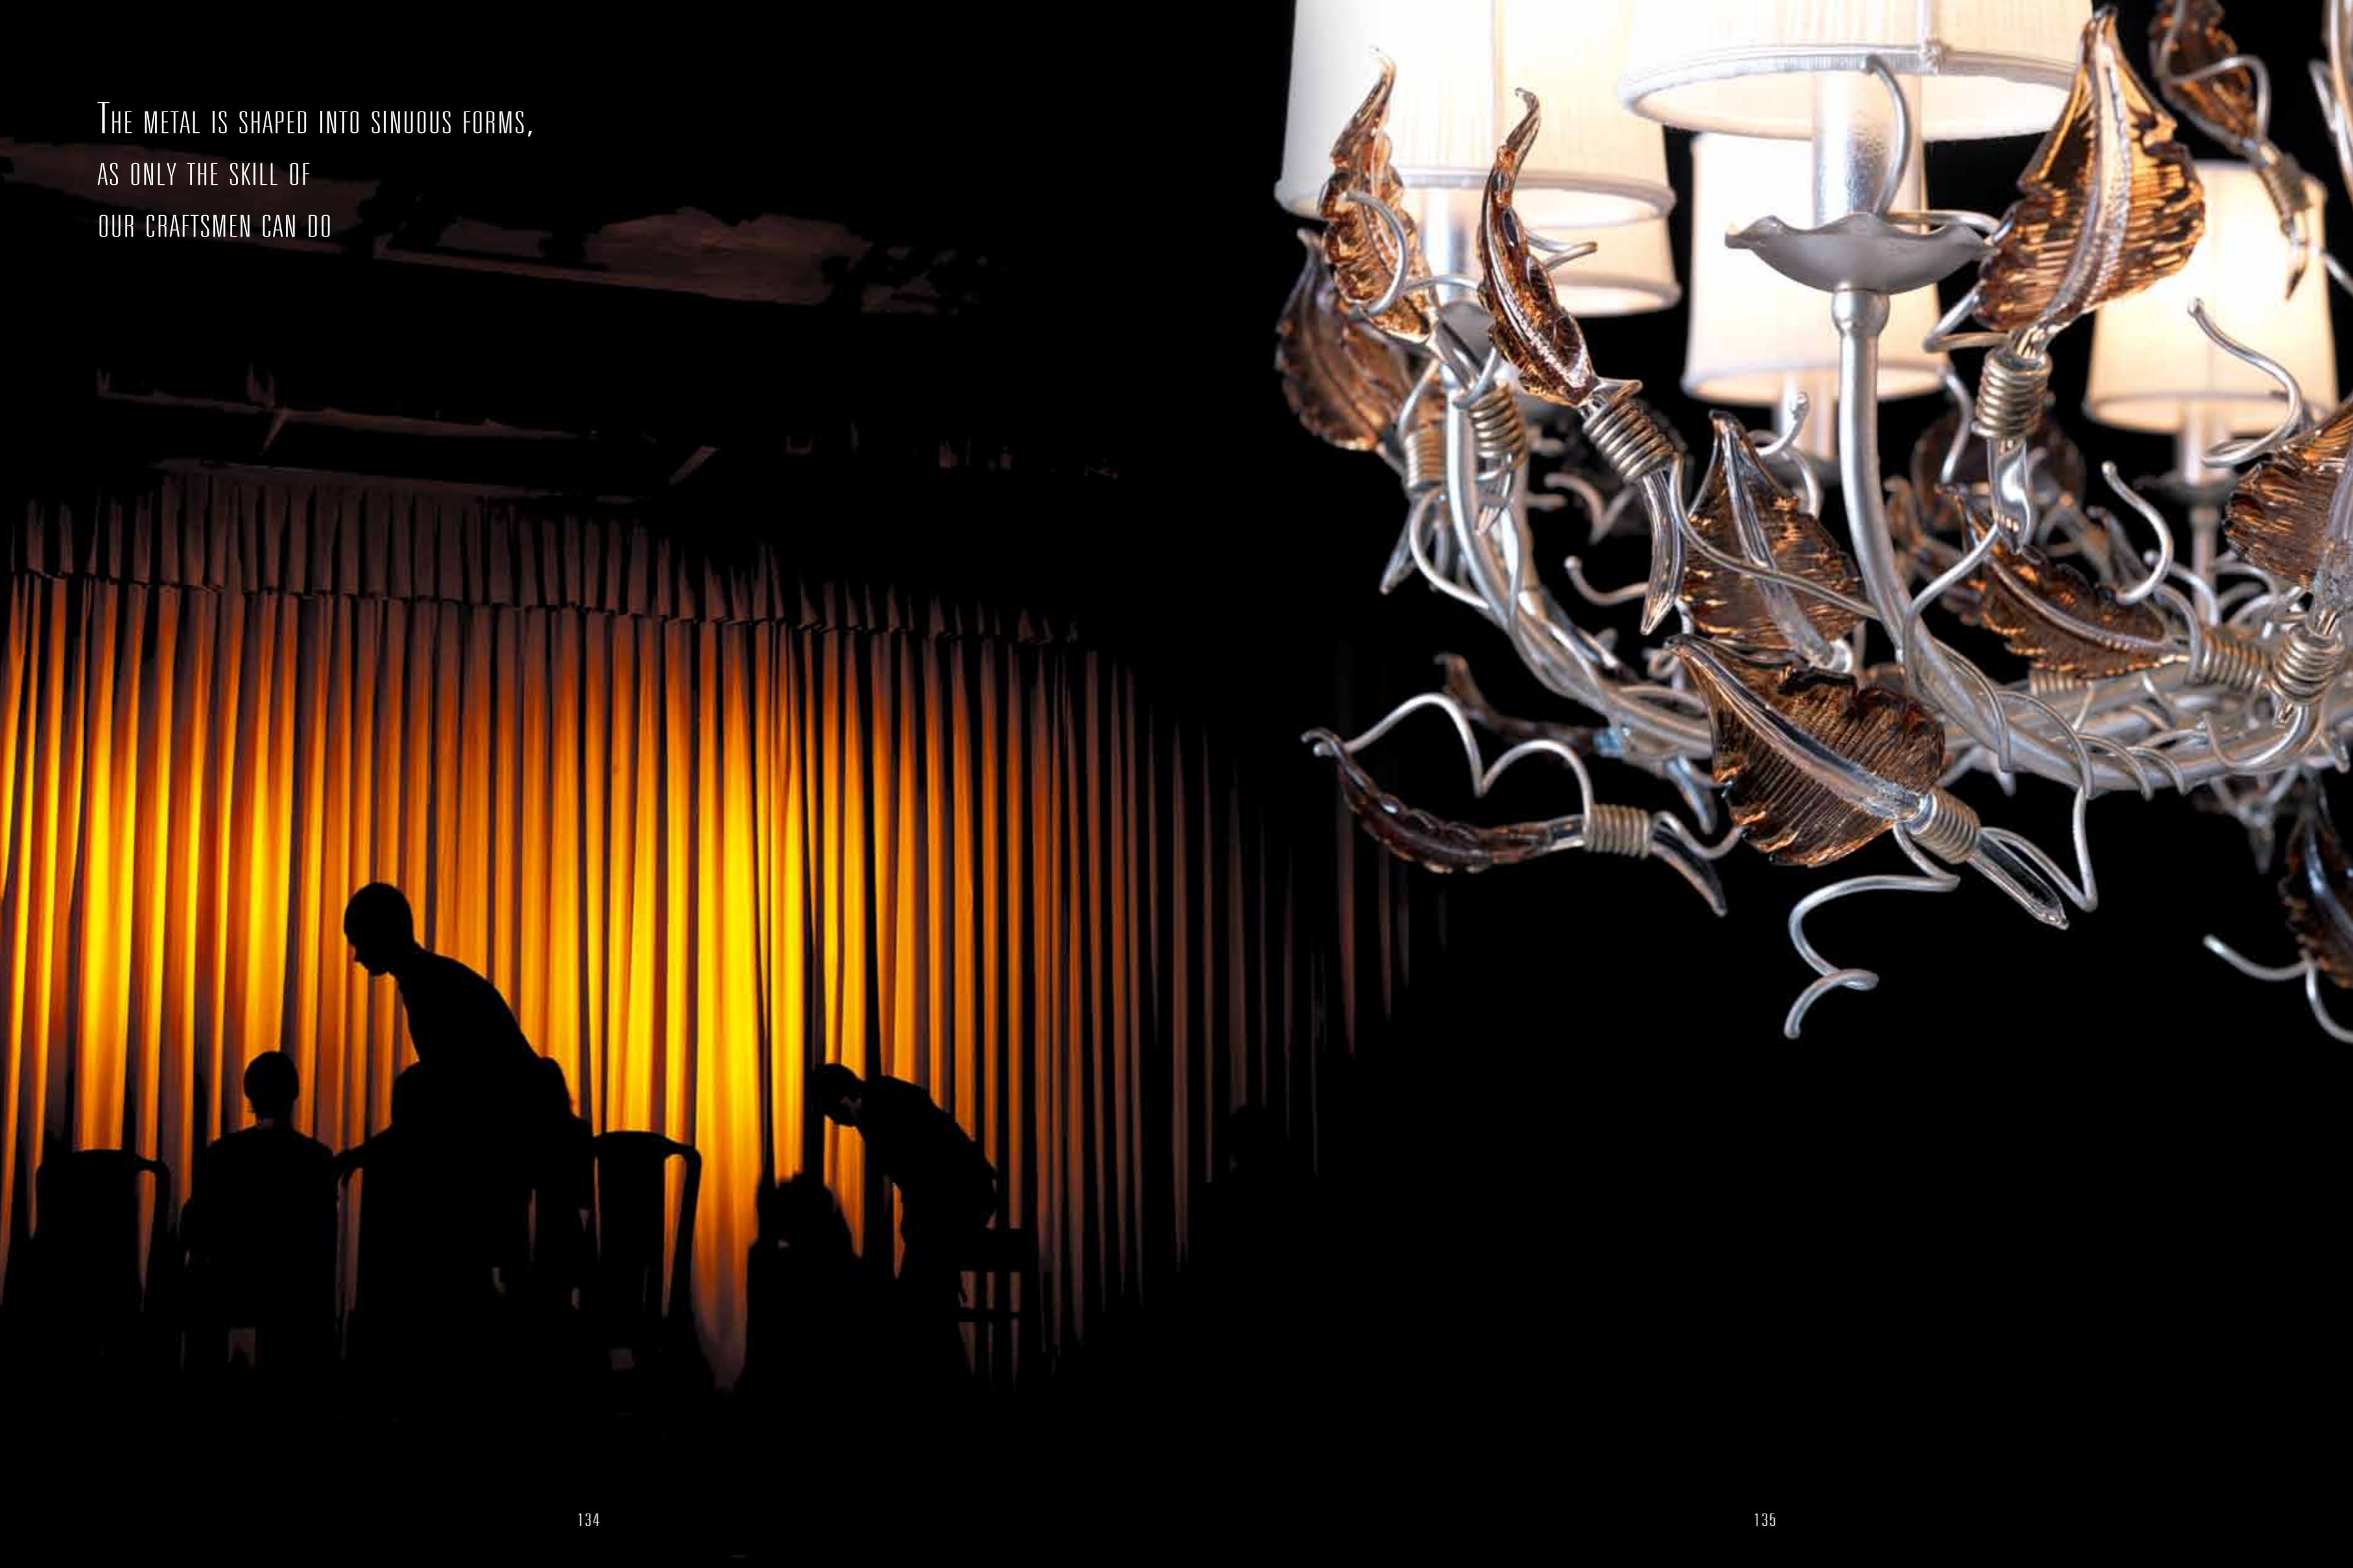

Art. 14902/12-AM  
Diam. cm. 120 - h. cm. 90  
12xE14 42W ES max

THE METAL IS SHAPED INTO SINUOUS FORMS,  
AS ONLY THE SKILL OF  
OUR CRAFTSMEN CAN DO

Art. 14805/A2-AM  
Diam. cm. 46 - h. cm. 50 - sp. cm. 23  
2xE14 42W ES max