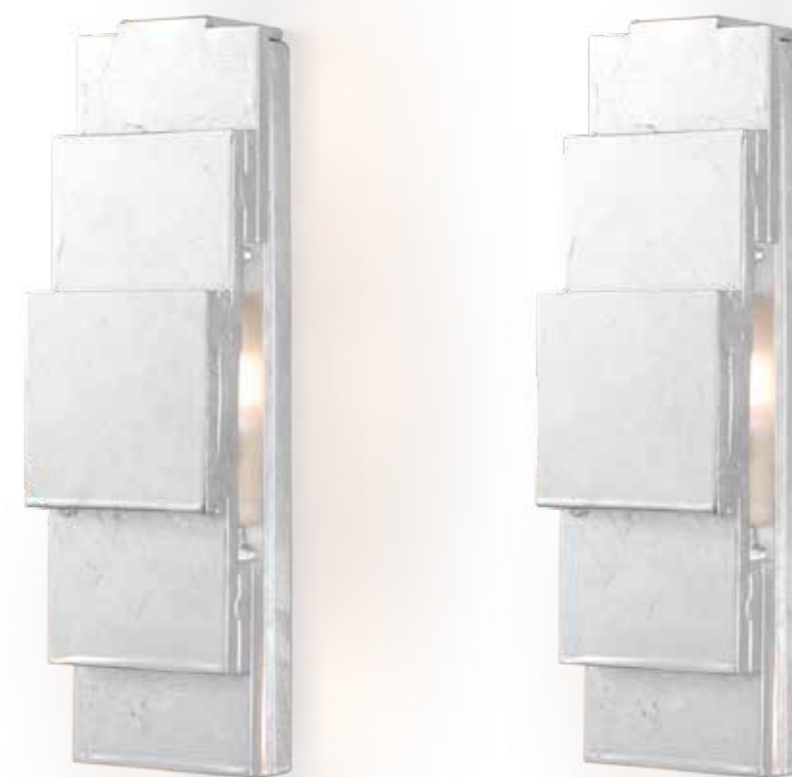

cod_
20778

Art. 20778/A2
cm. ø8x9x28,5h | 3xG9 3,5W Led max