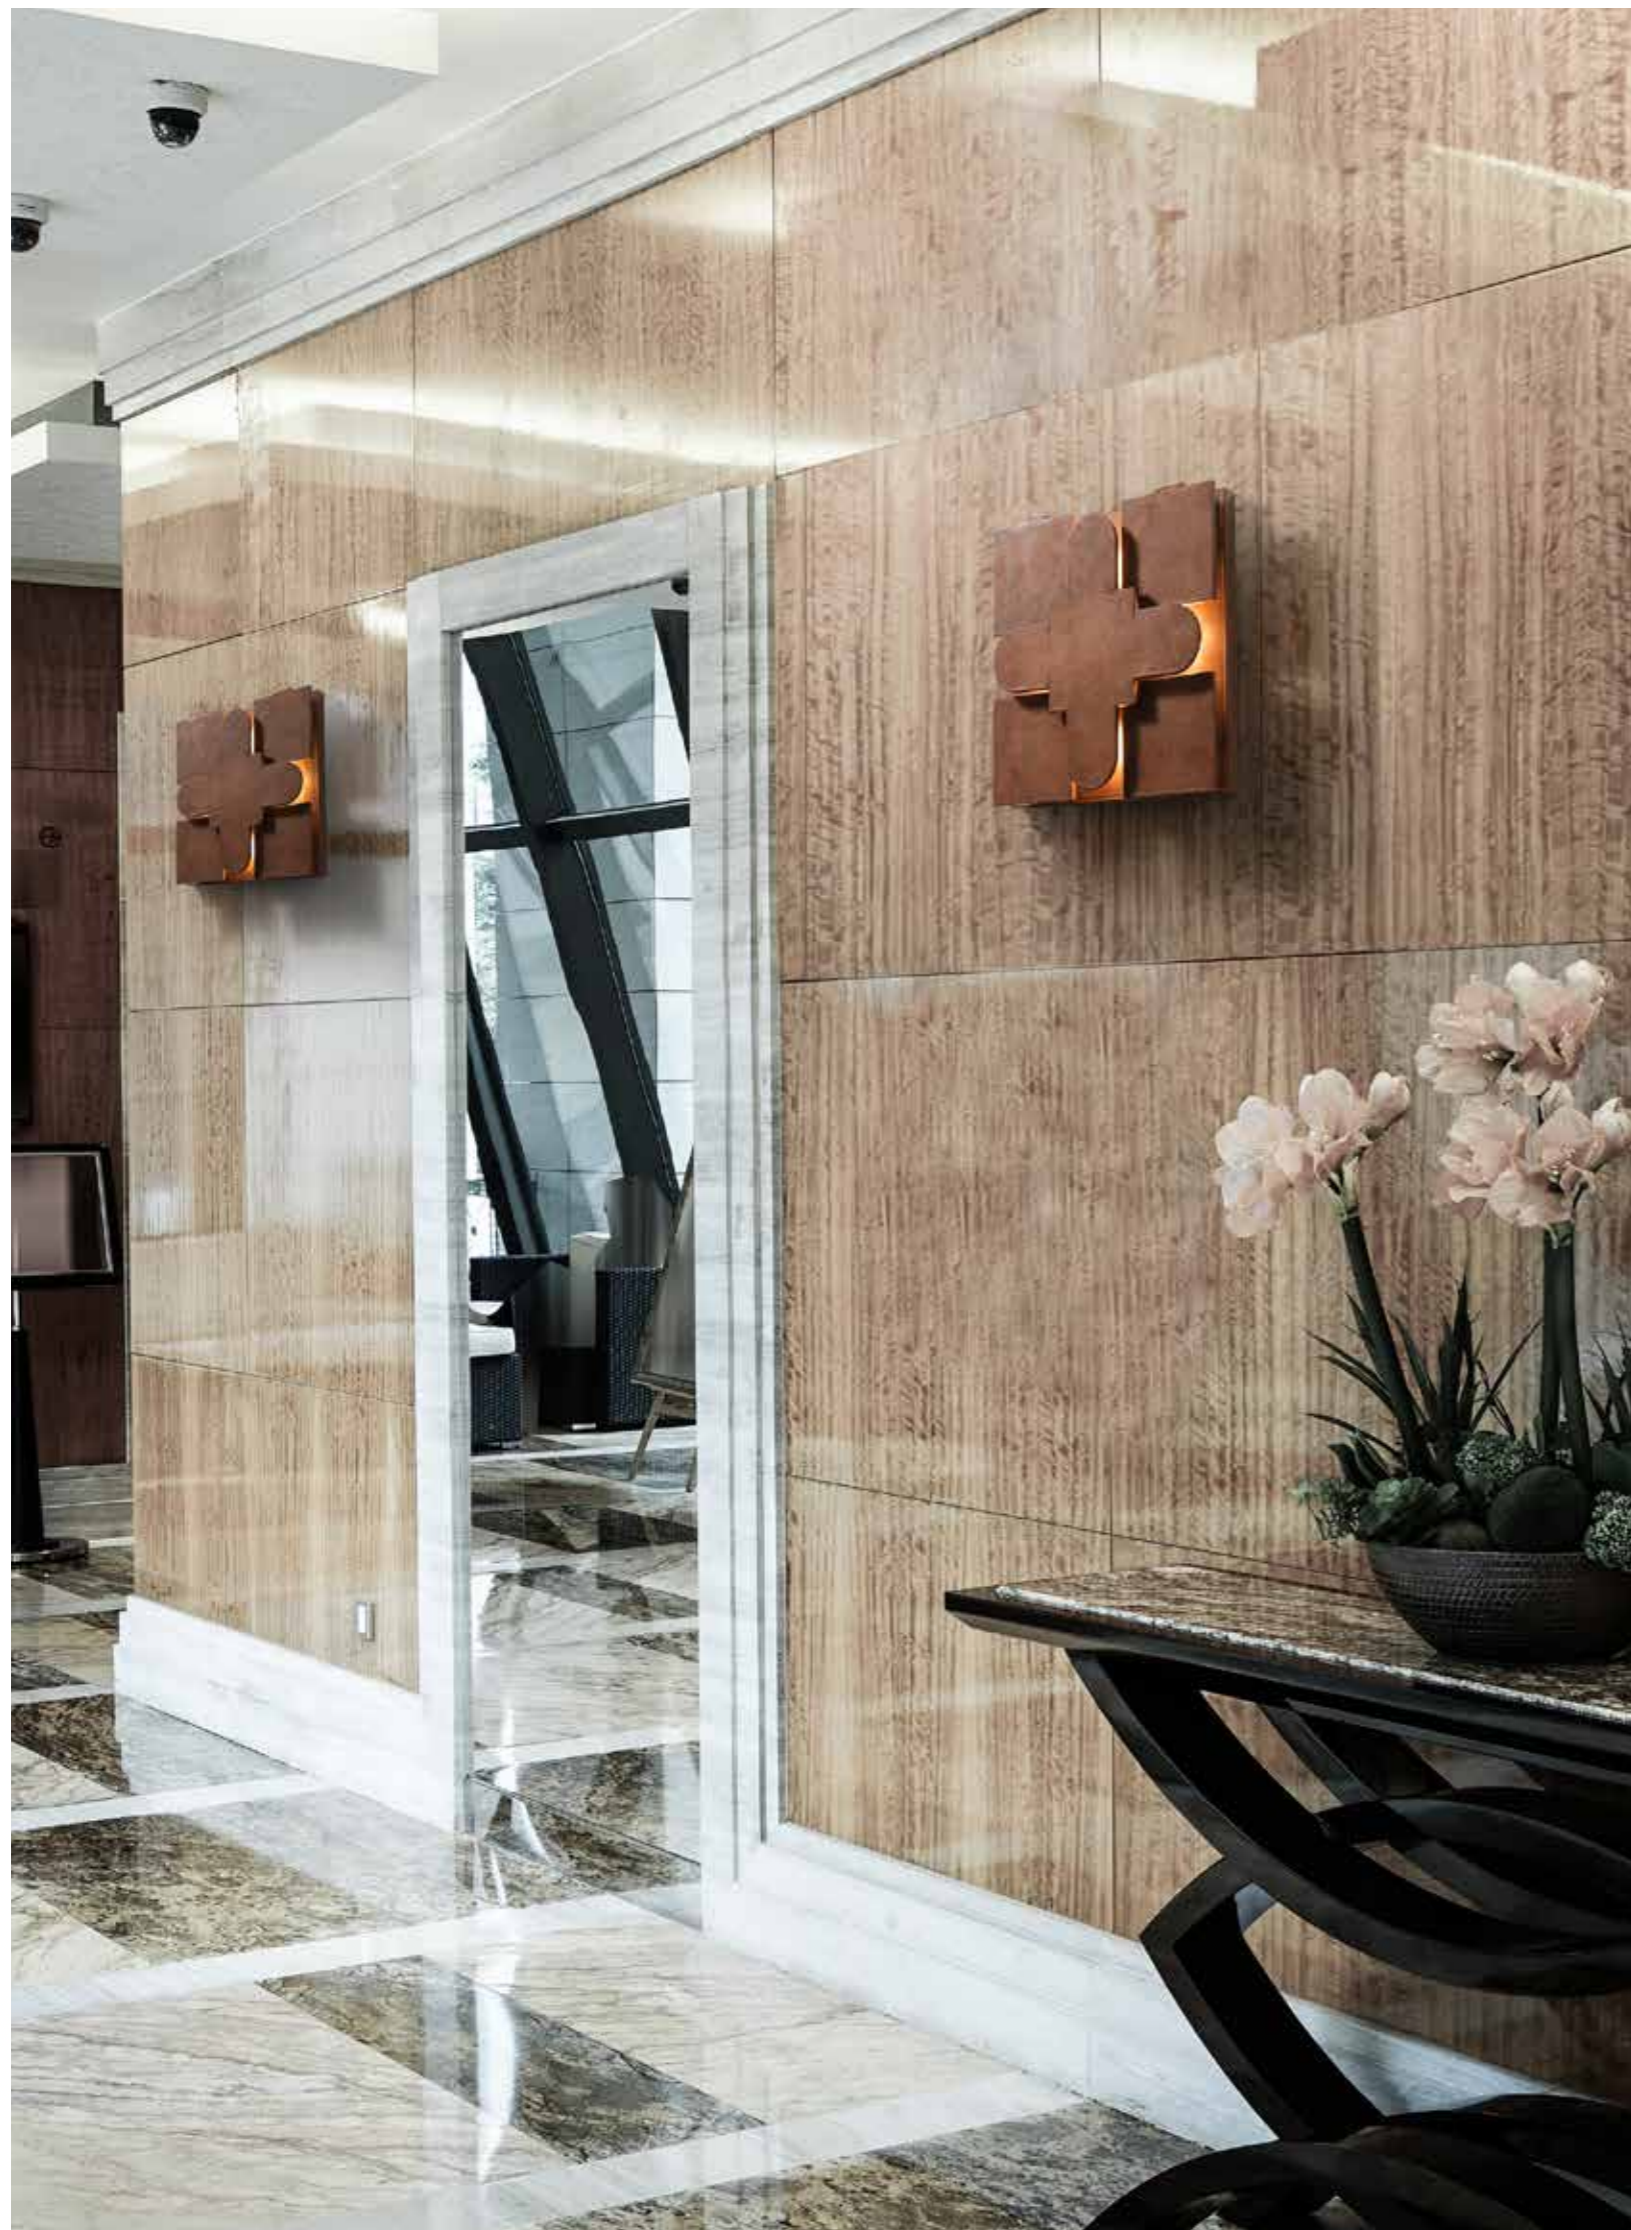

cod_20879

Art. 20879/A3
cm. ø20,5x7,5x20,5h | 4xG9 3,5W Led max