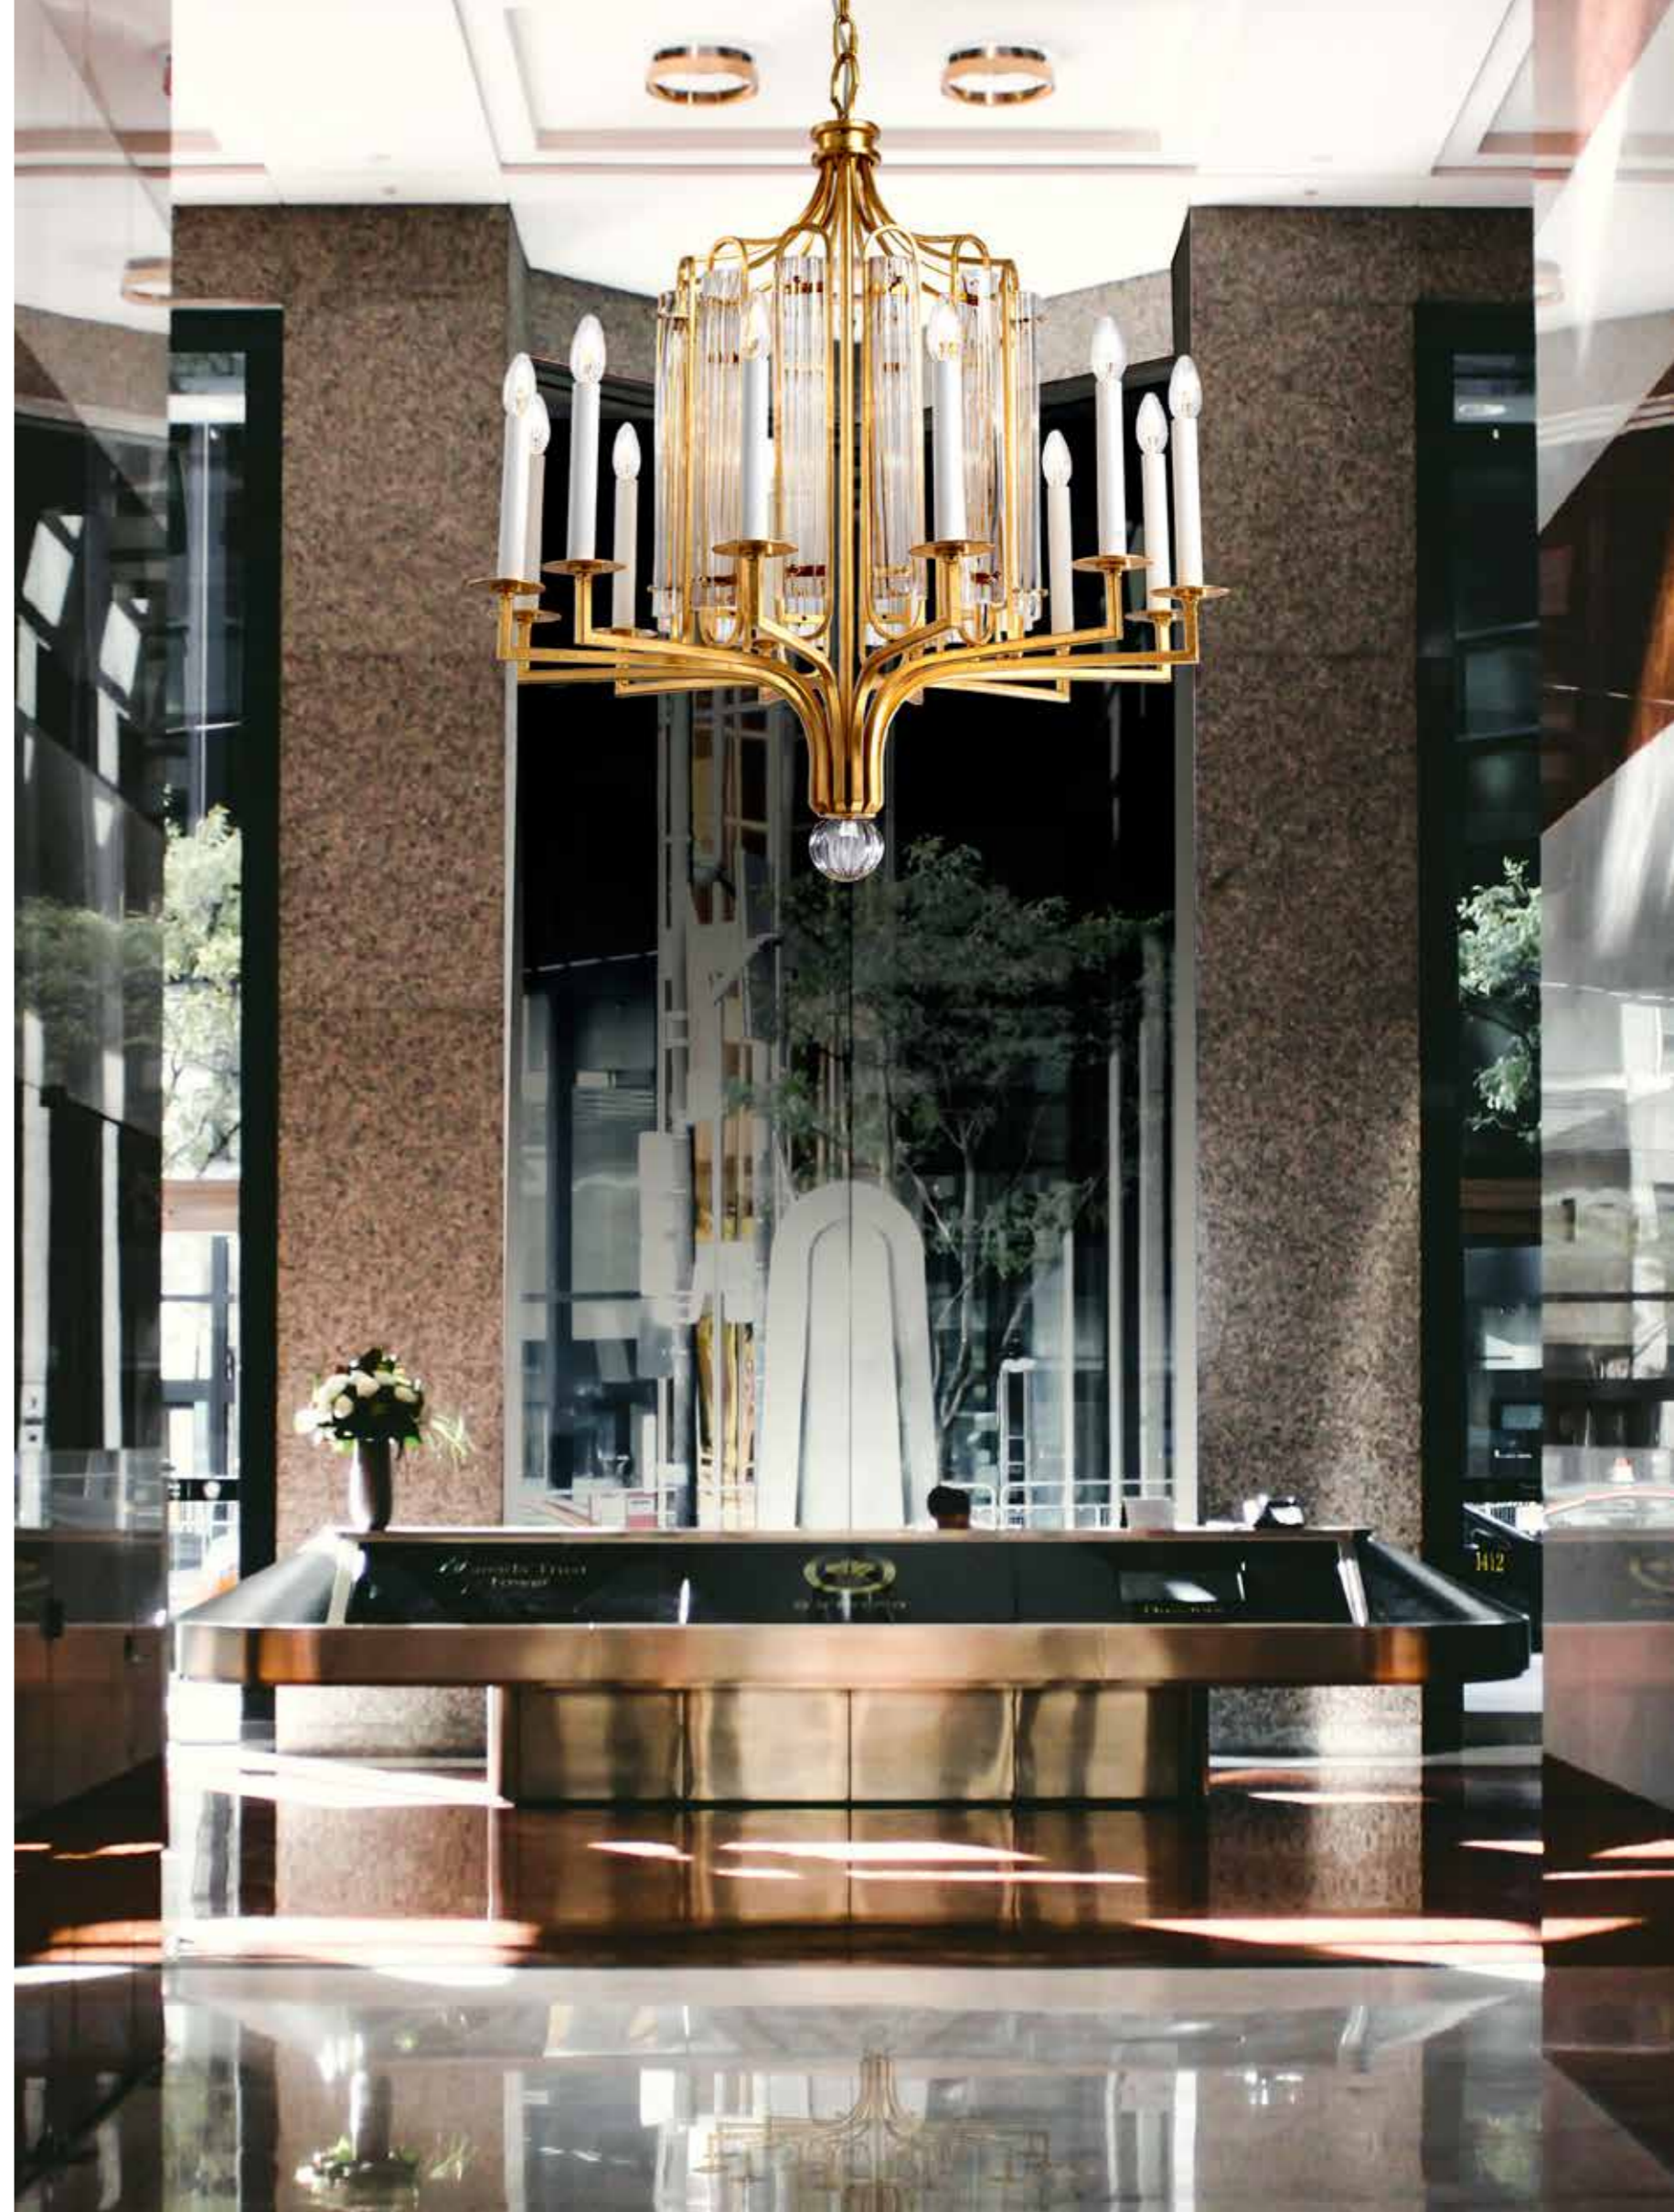

cod 20615

Art. 20615/12-T
cm. ø85x92h | 12xE14 42W ES max