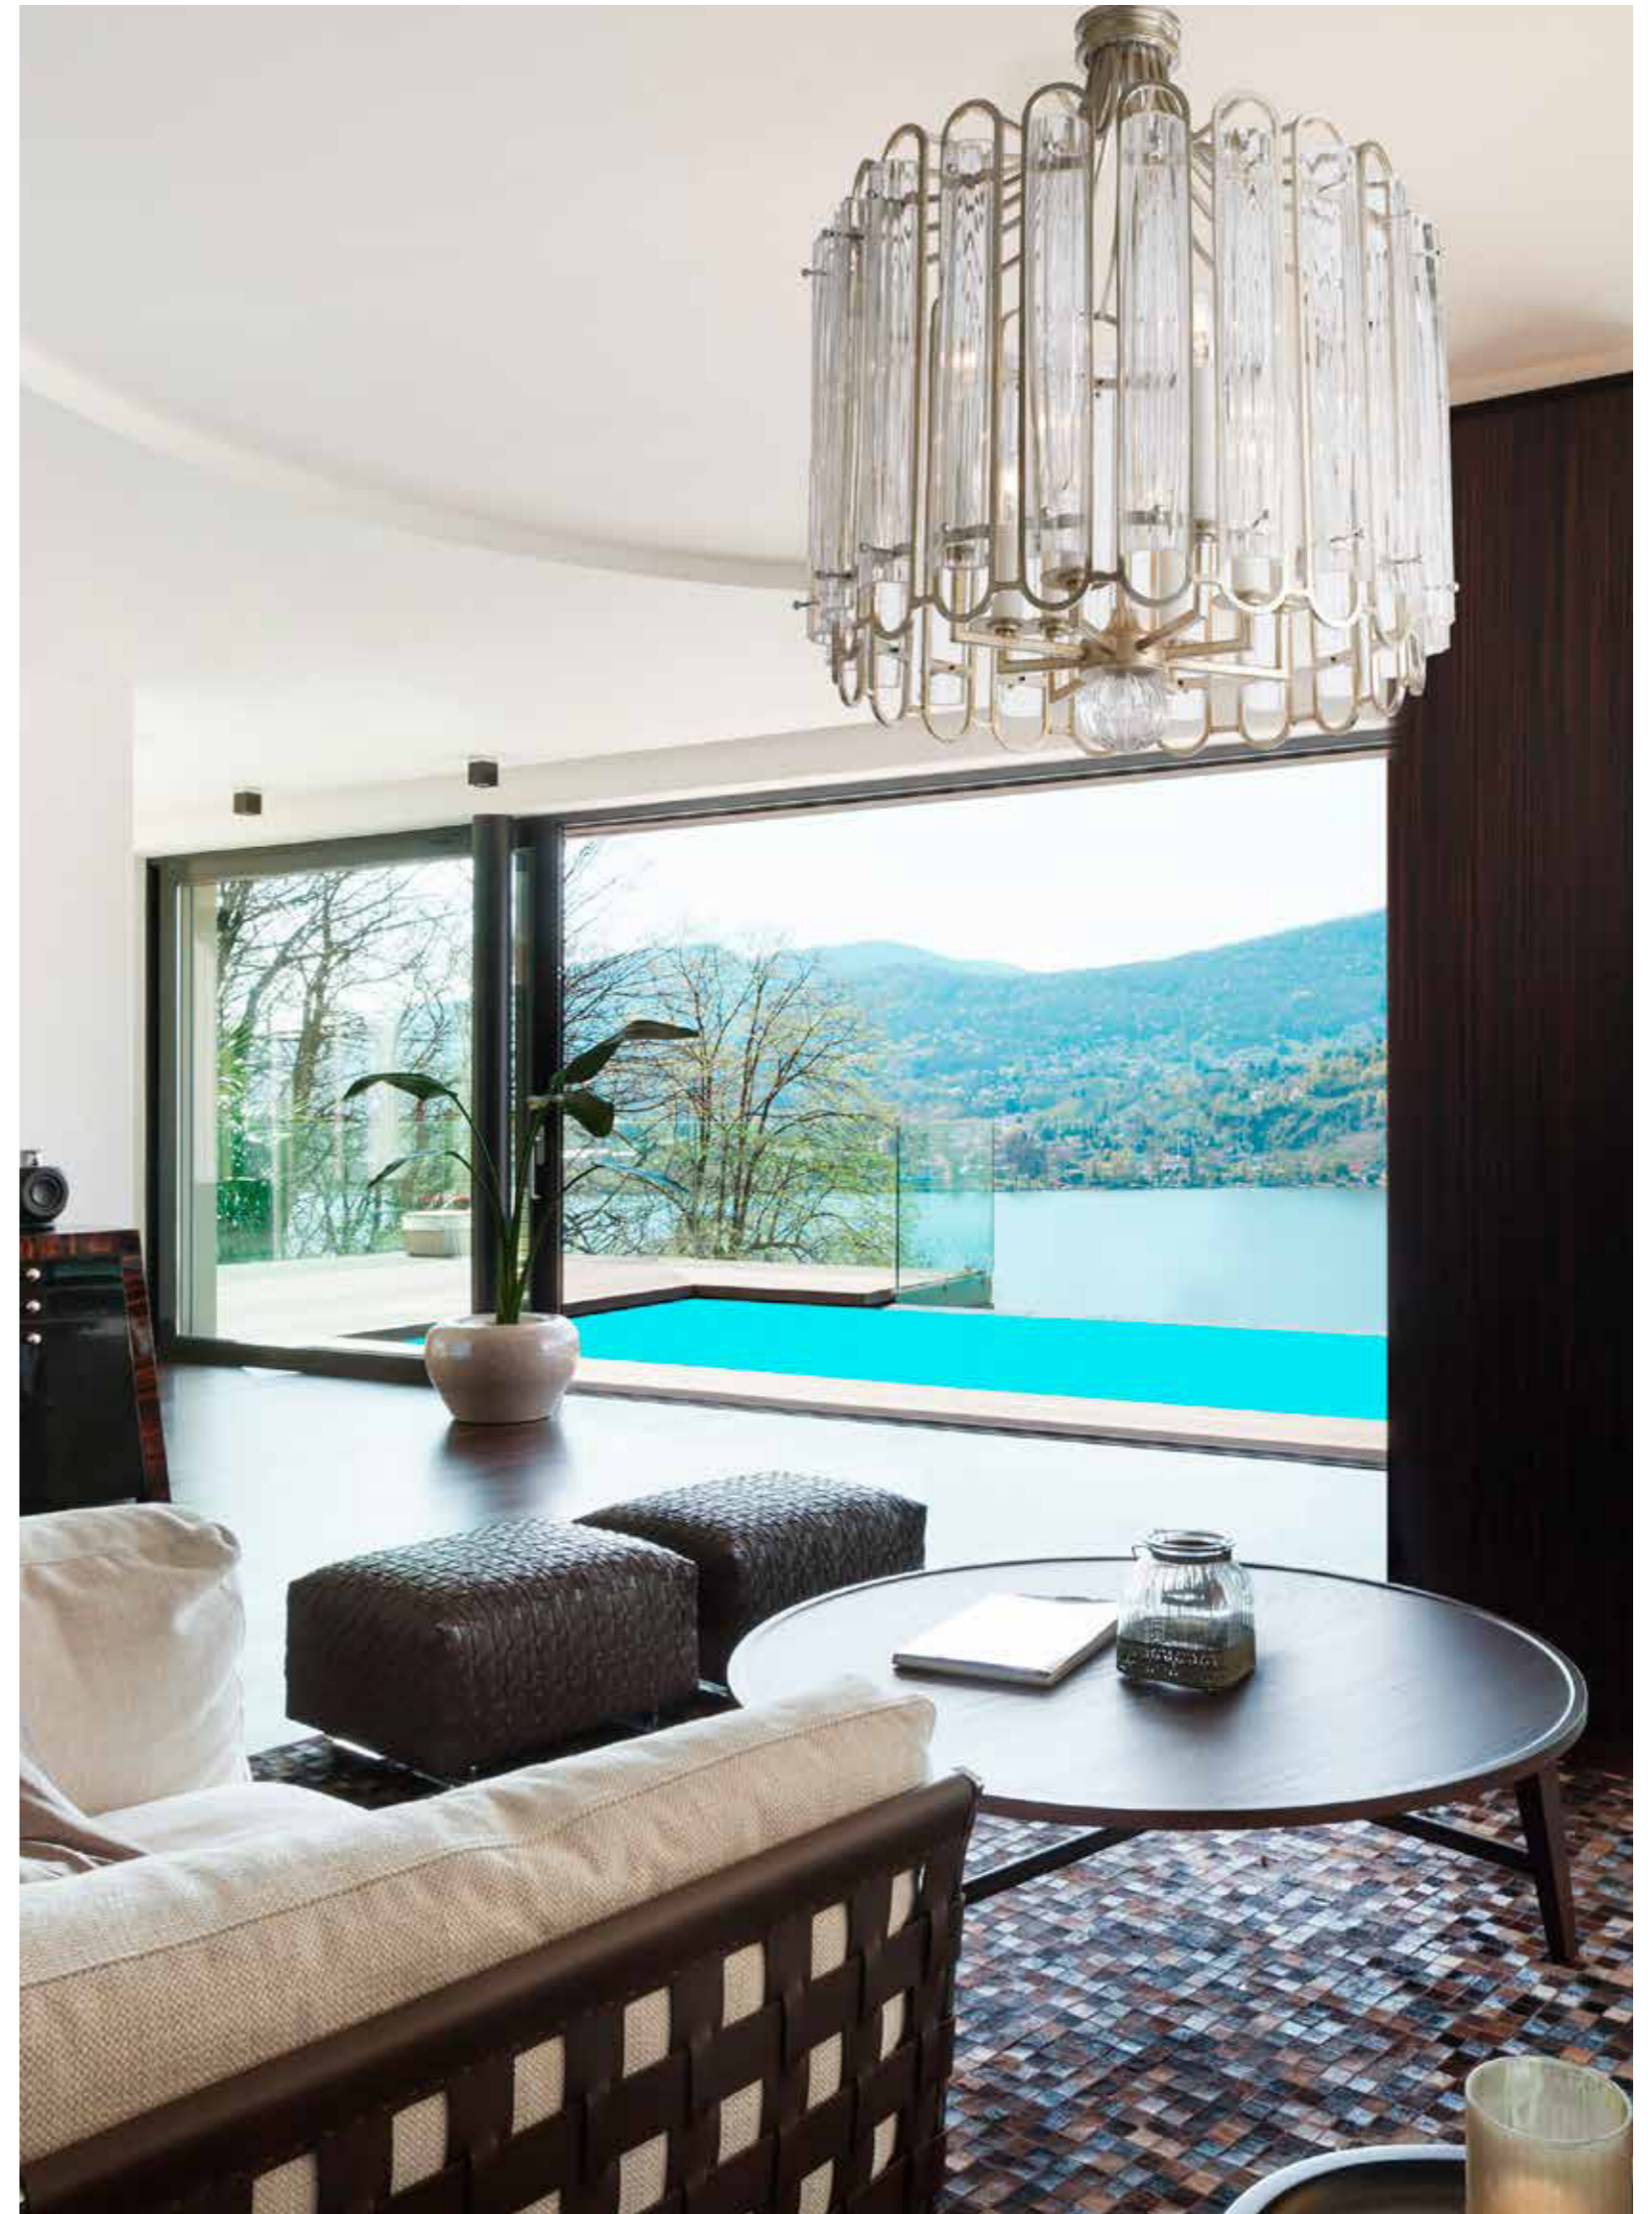

cod 20716

Art. 20716/S50-T
cm. ø55x75h | 8xE14 42W ES max