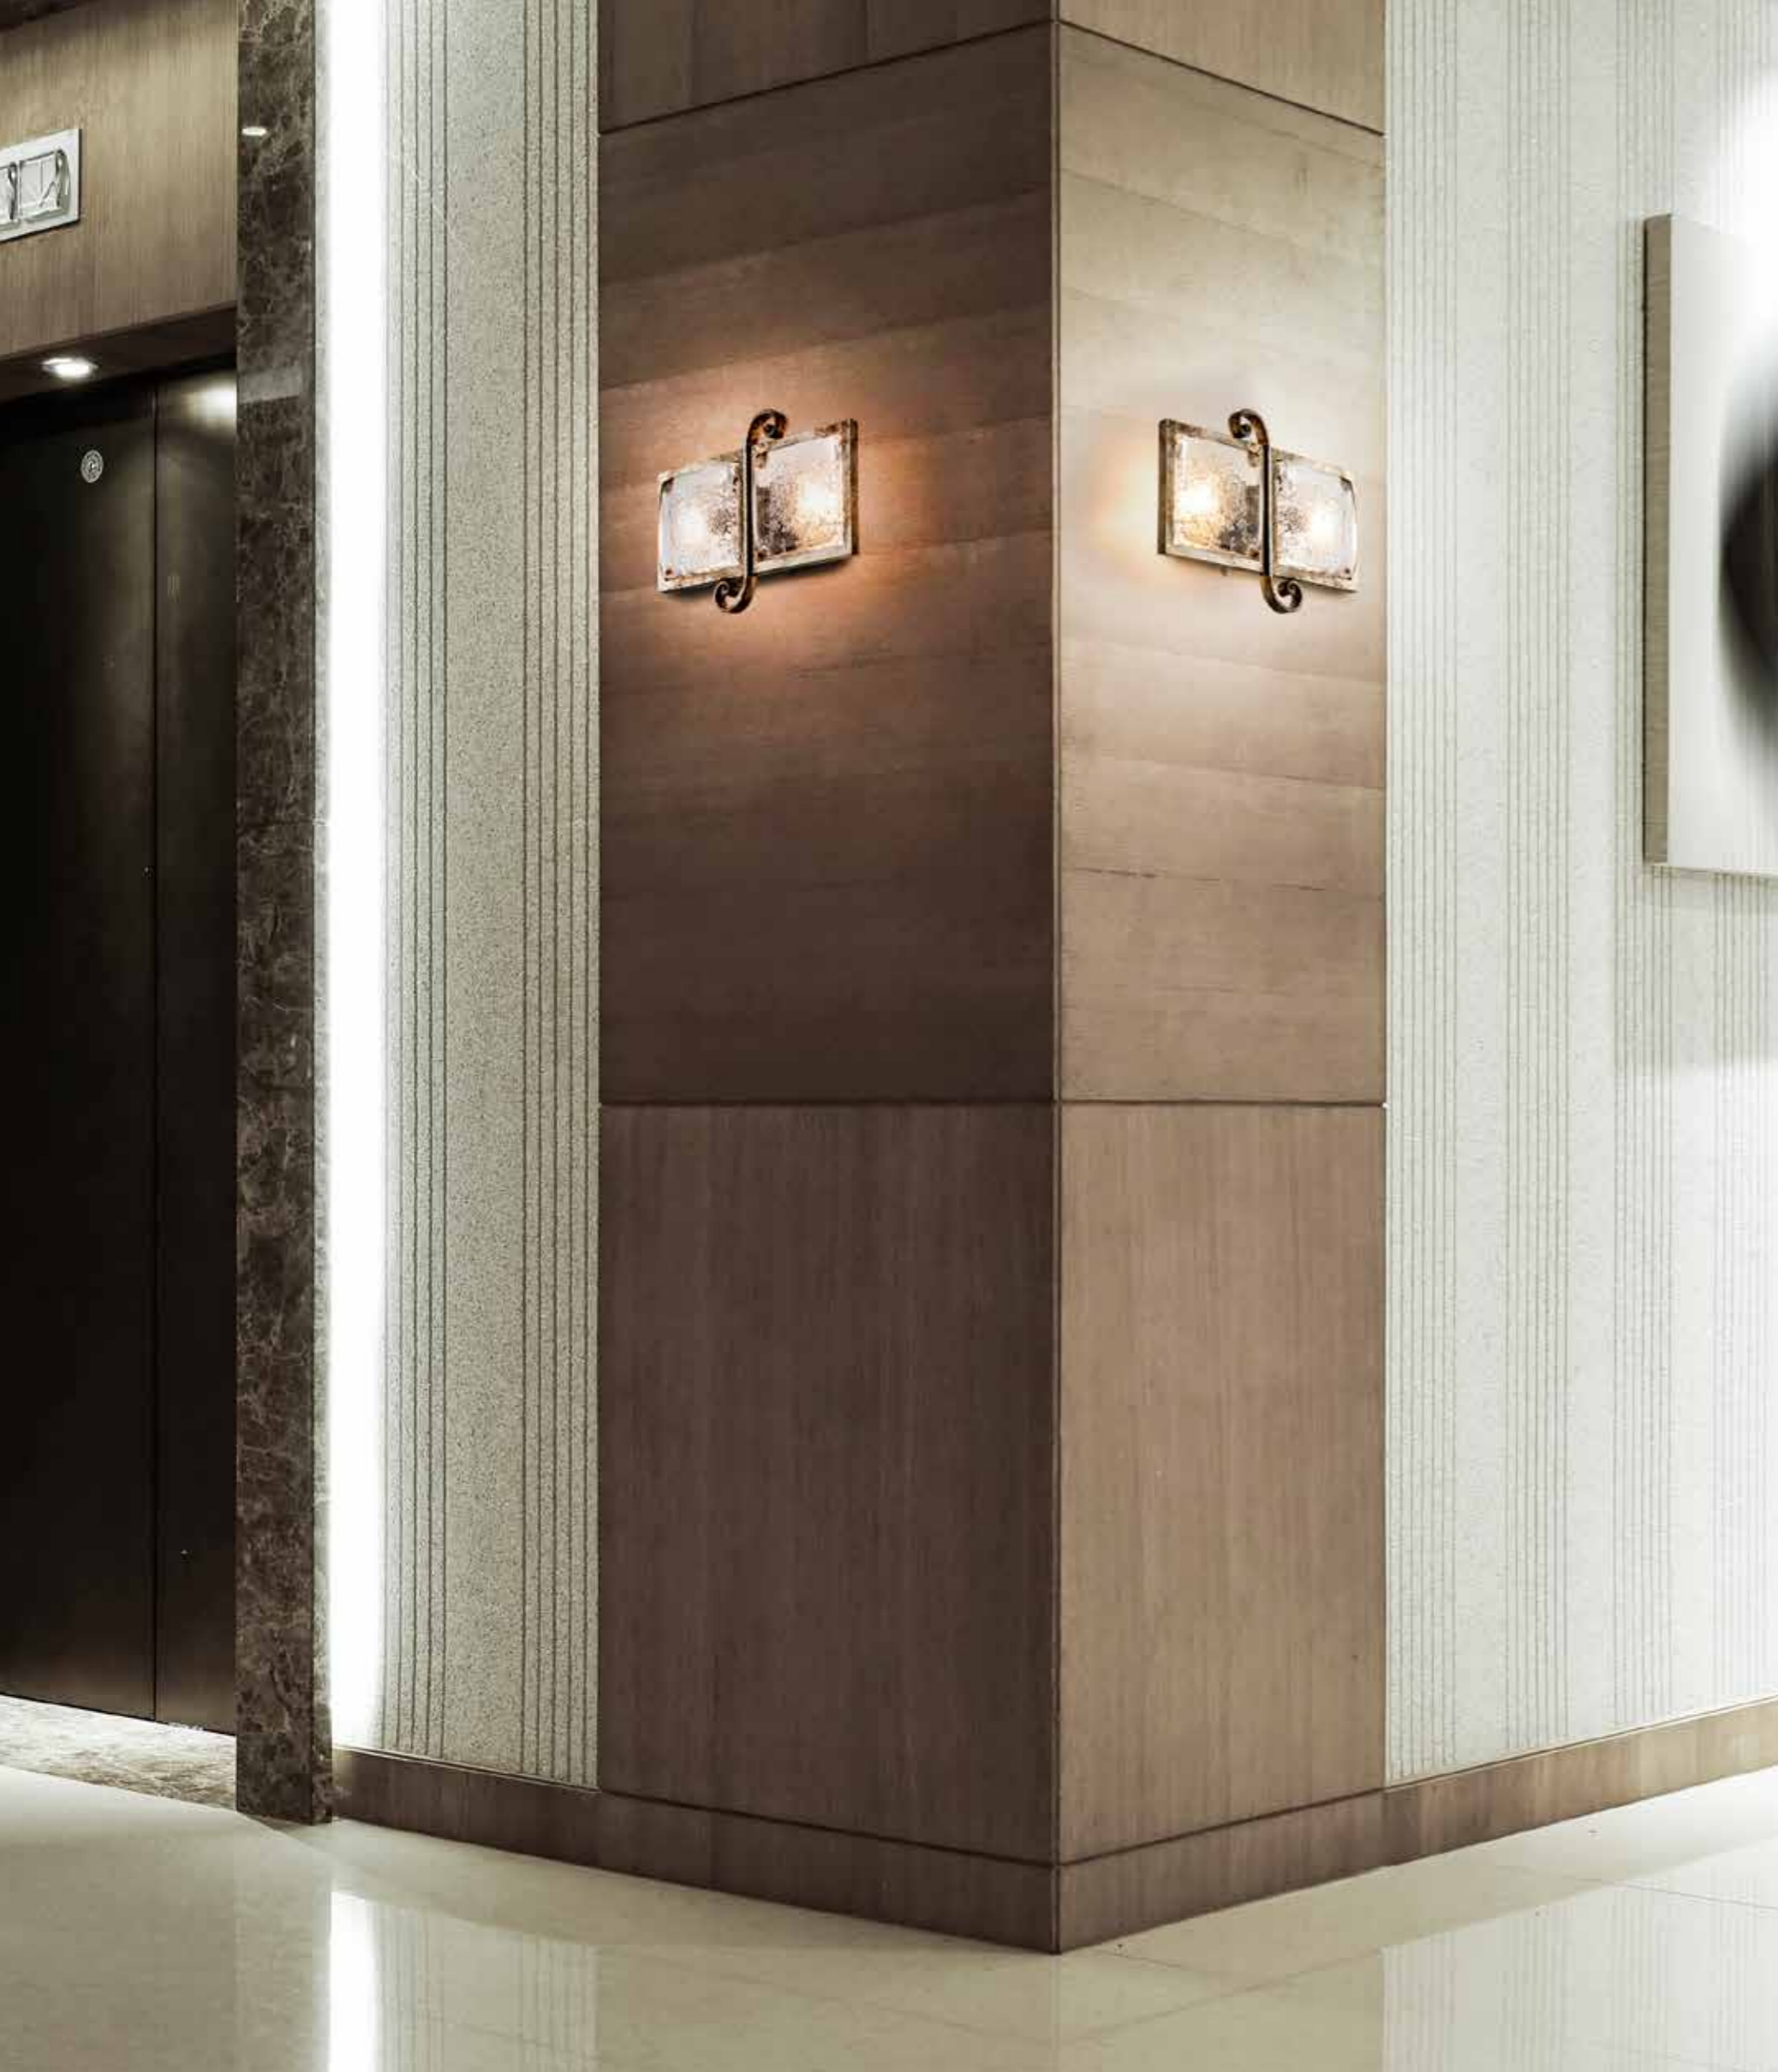

cod_20621

Art. 20621/16-T
cm. ø108x110h | 16xE14 Tubular Led 4W

cod 20720

Art. 20720/8-S
cm. ø82x80h | 8xE14 Tubular Led 4W

cod_20631

Art. 20631/10+5-TT
cm. ø87x90h | 15xE14 Tubular Led 4W

cod
20734

Art. 20734/A-G
cm. ø19,5x6,5x15h | 2xG9 3,5W Led max