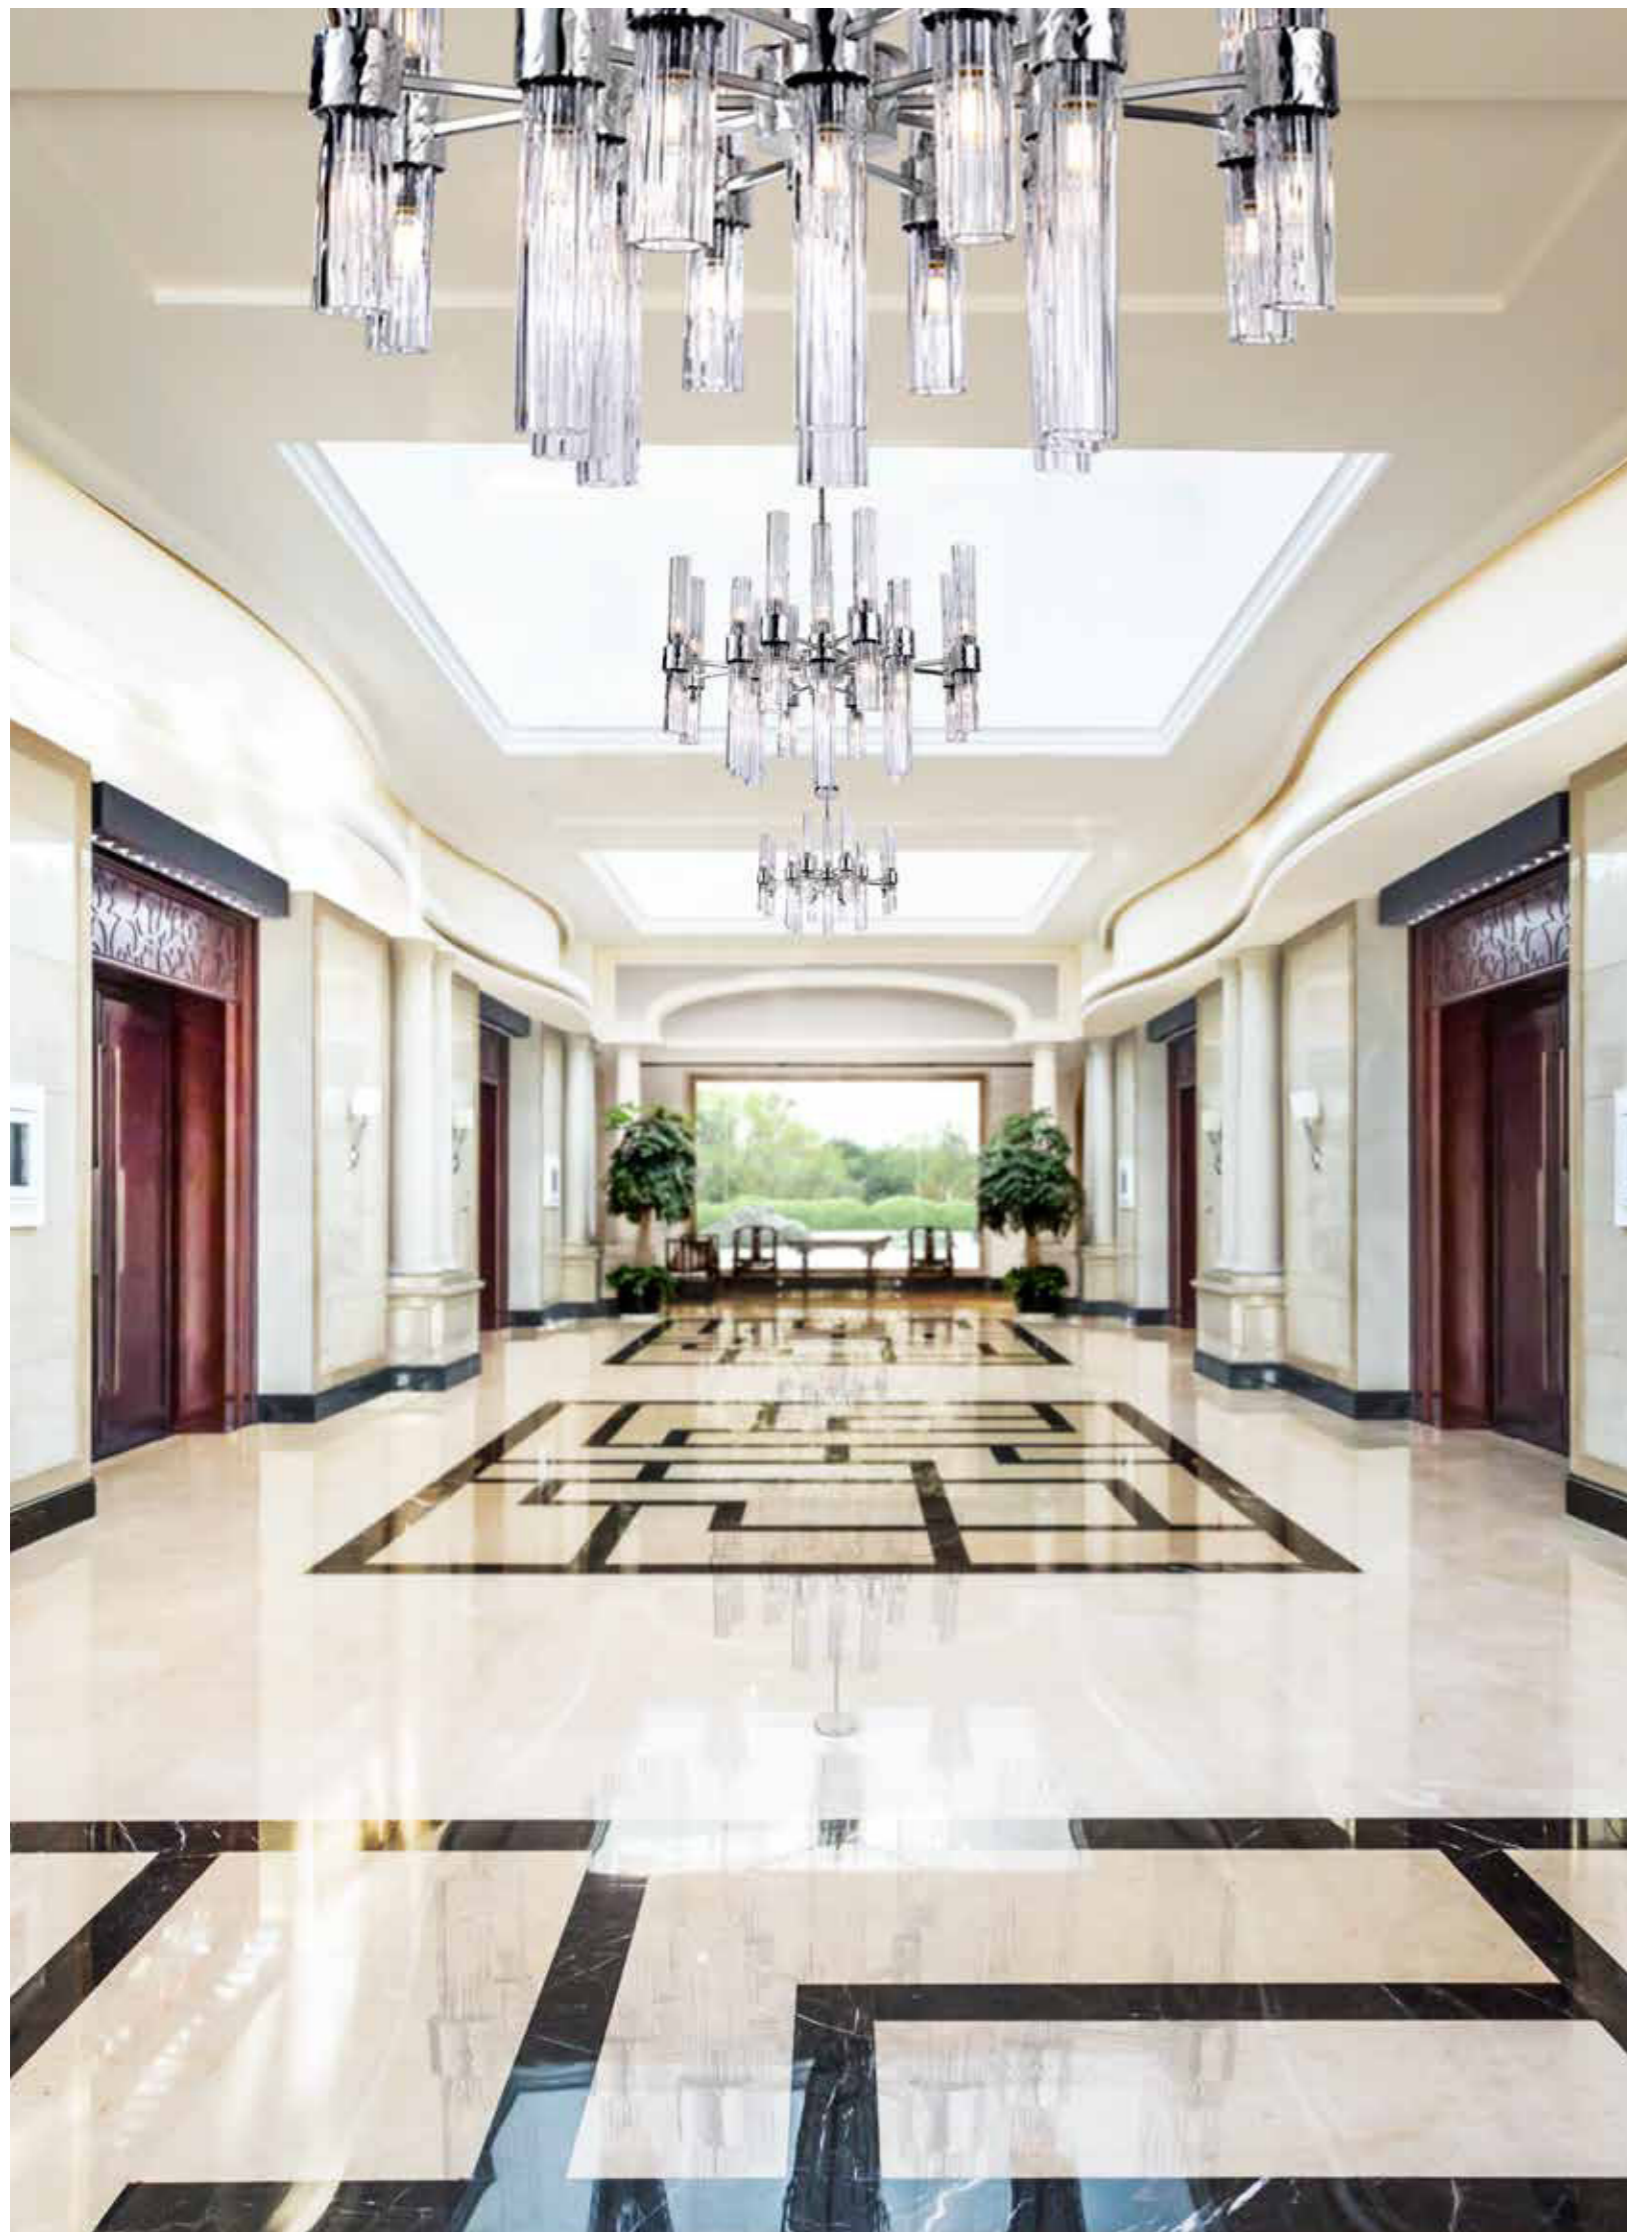

cod 20654

Art. 20654/16+1-T
cm. ø72x65x100h (photo) | 17xE14 Tubular Led 4W
min. height cm. 65h
(other height on request)

cod_20755

Art. 20755/32+1-T
cm. ø86x85x130h (photo) | 33xE14 Tubular Led 4W
min. height cm. 85h
(other height on request)