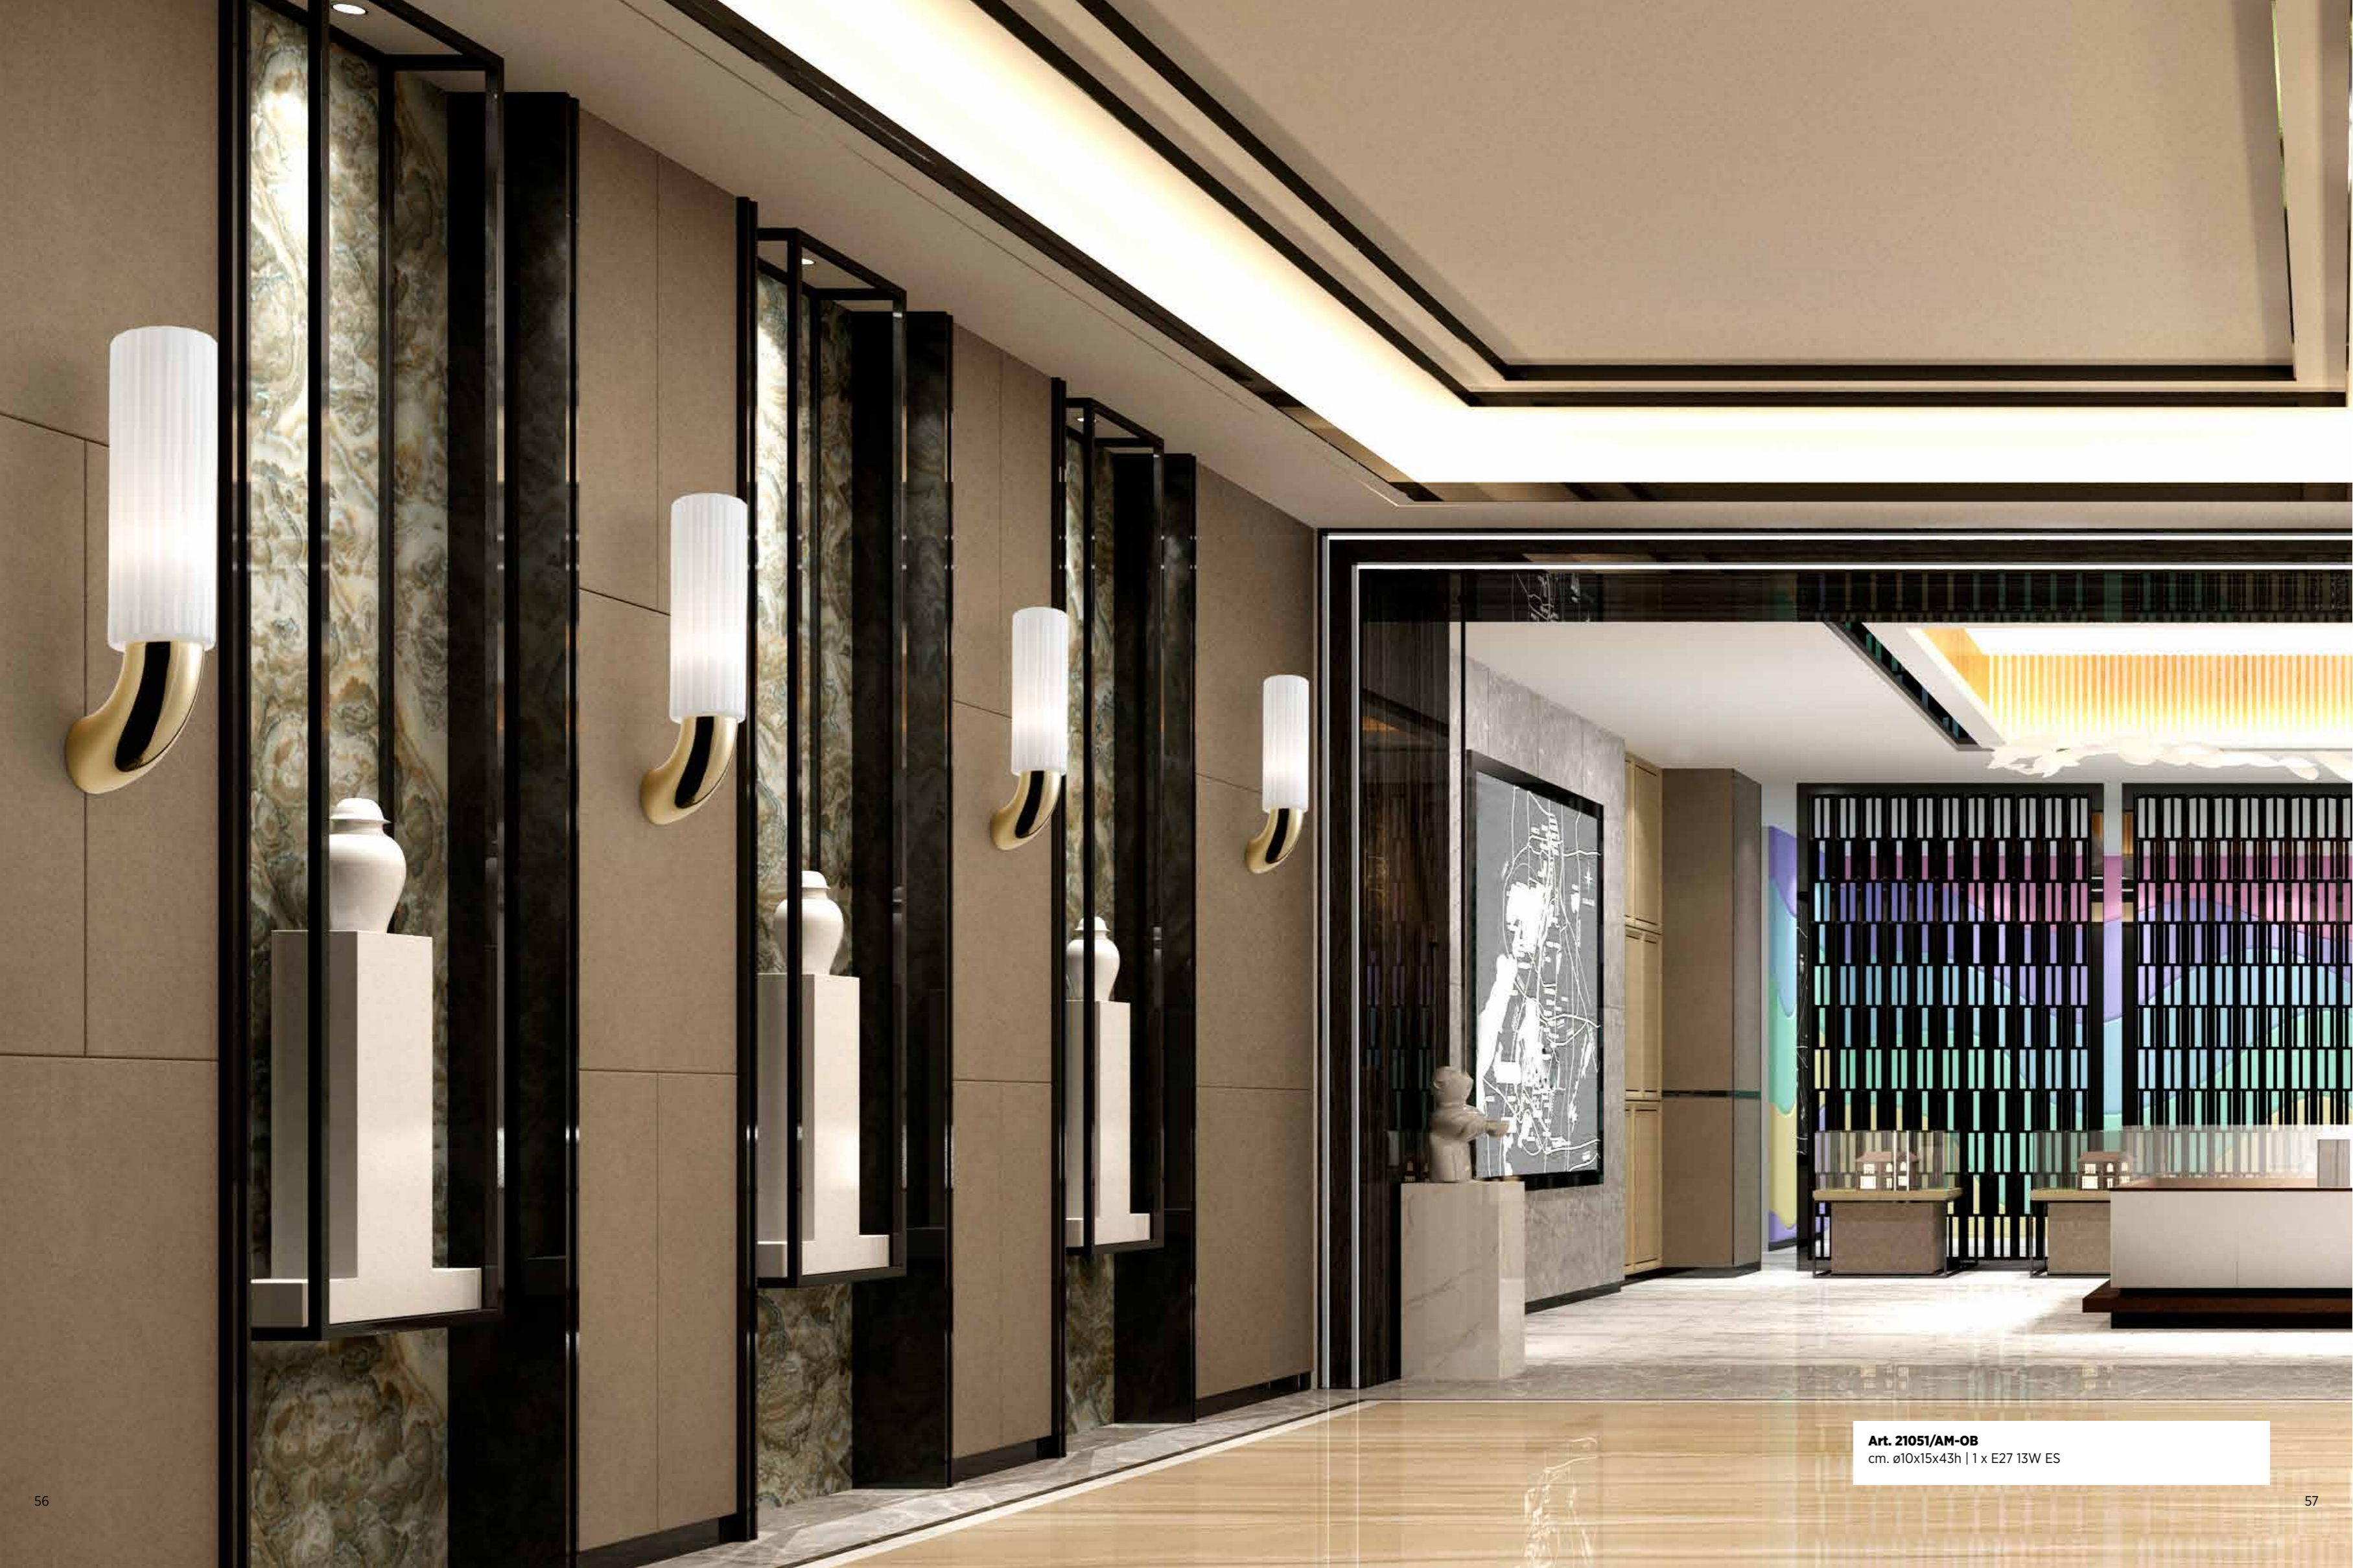

Art. 21052/AG-NB
cm. ø16x20x43h | 1 x E27 13W ES

Art. 21050/AP-CT
cm. ø9x12x28h | 1 x E14 Tubular led 4W

Art. 21049/A-CB
cm. ø6x10x19h | 1 x G9 4,5W Led

Art. 21051/AM-OB
cm. ø10x15x43h | 1 x E27 13W ES