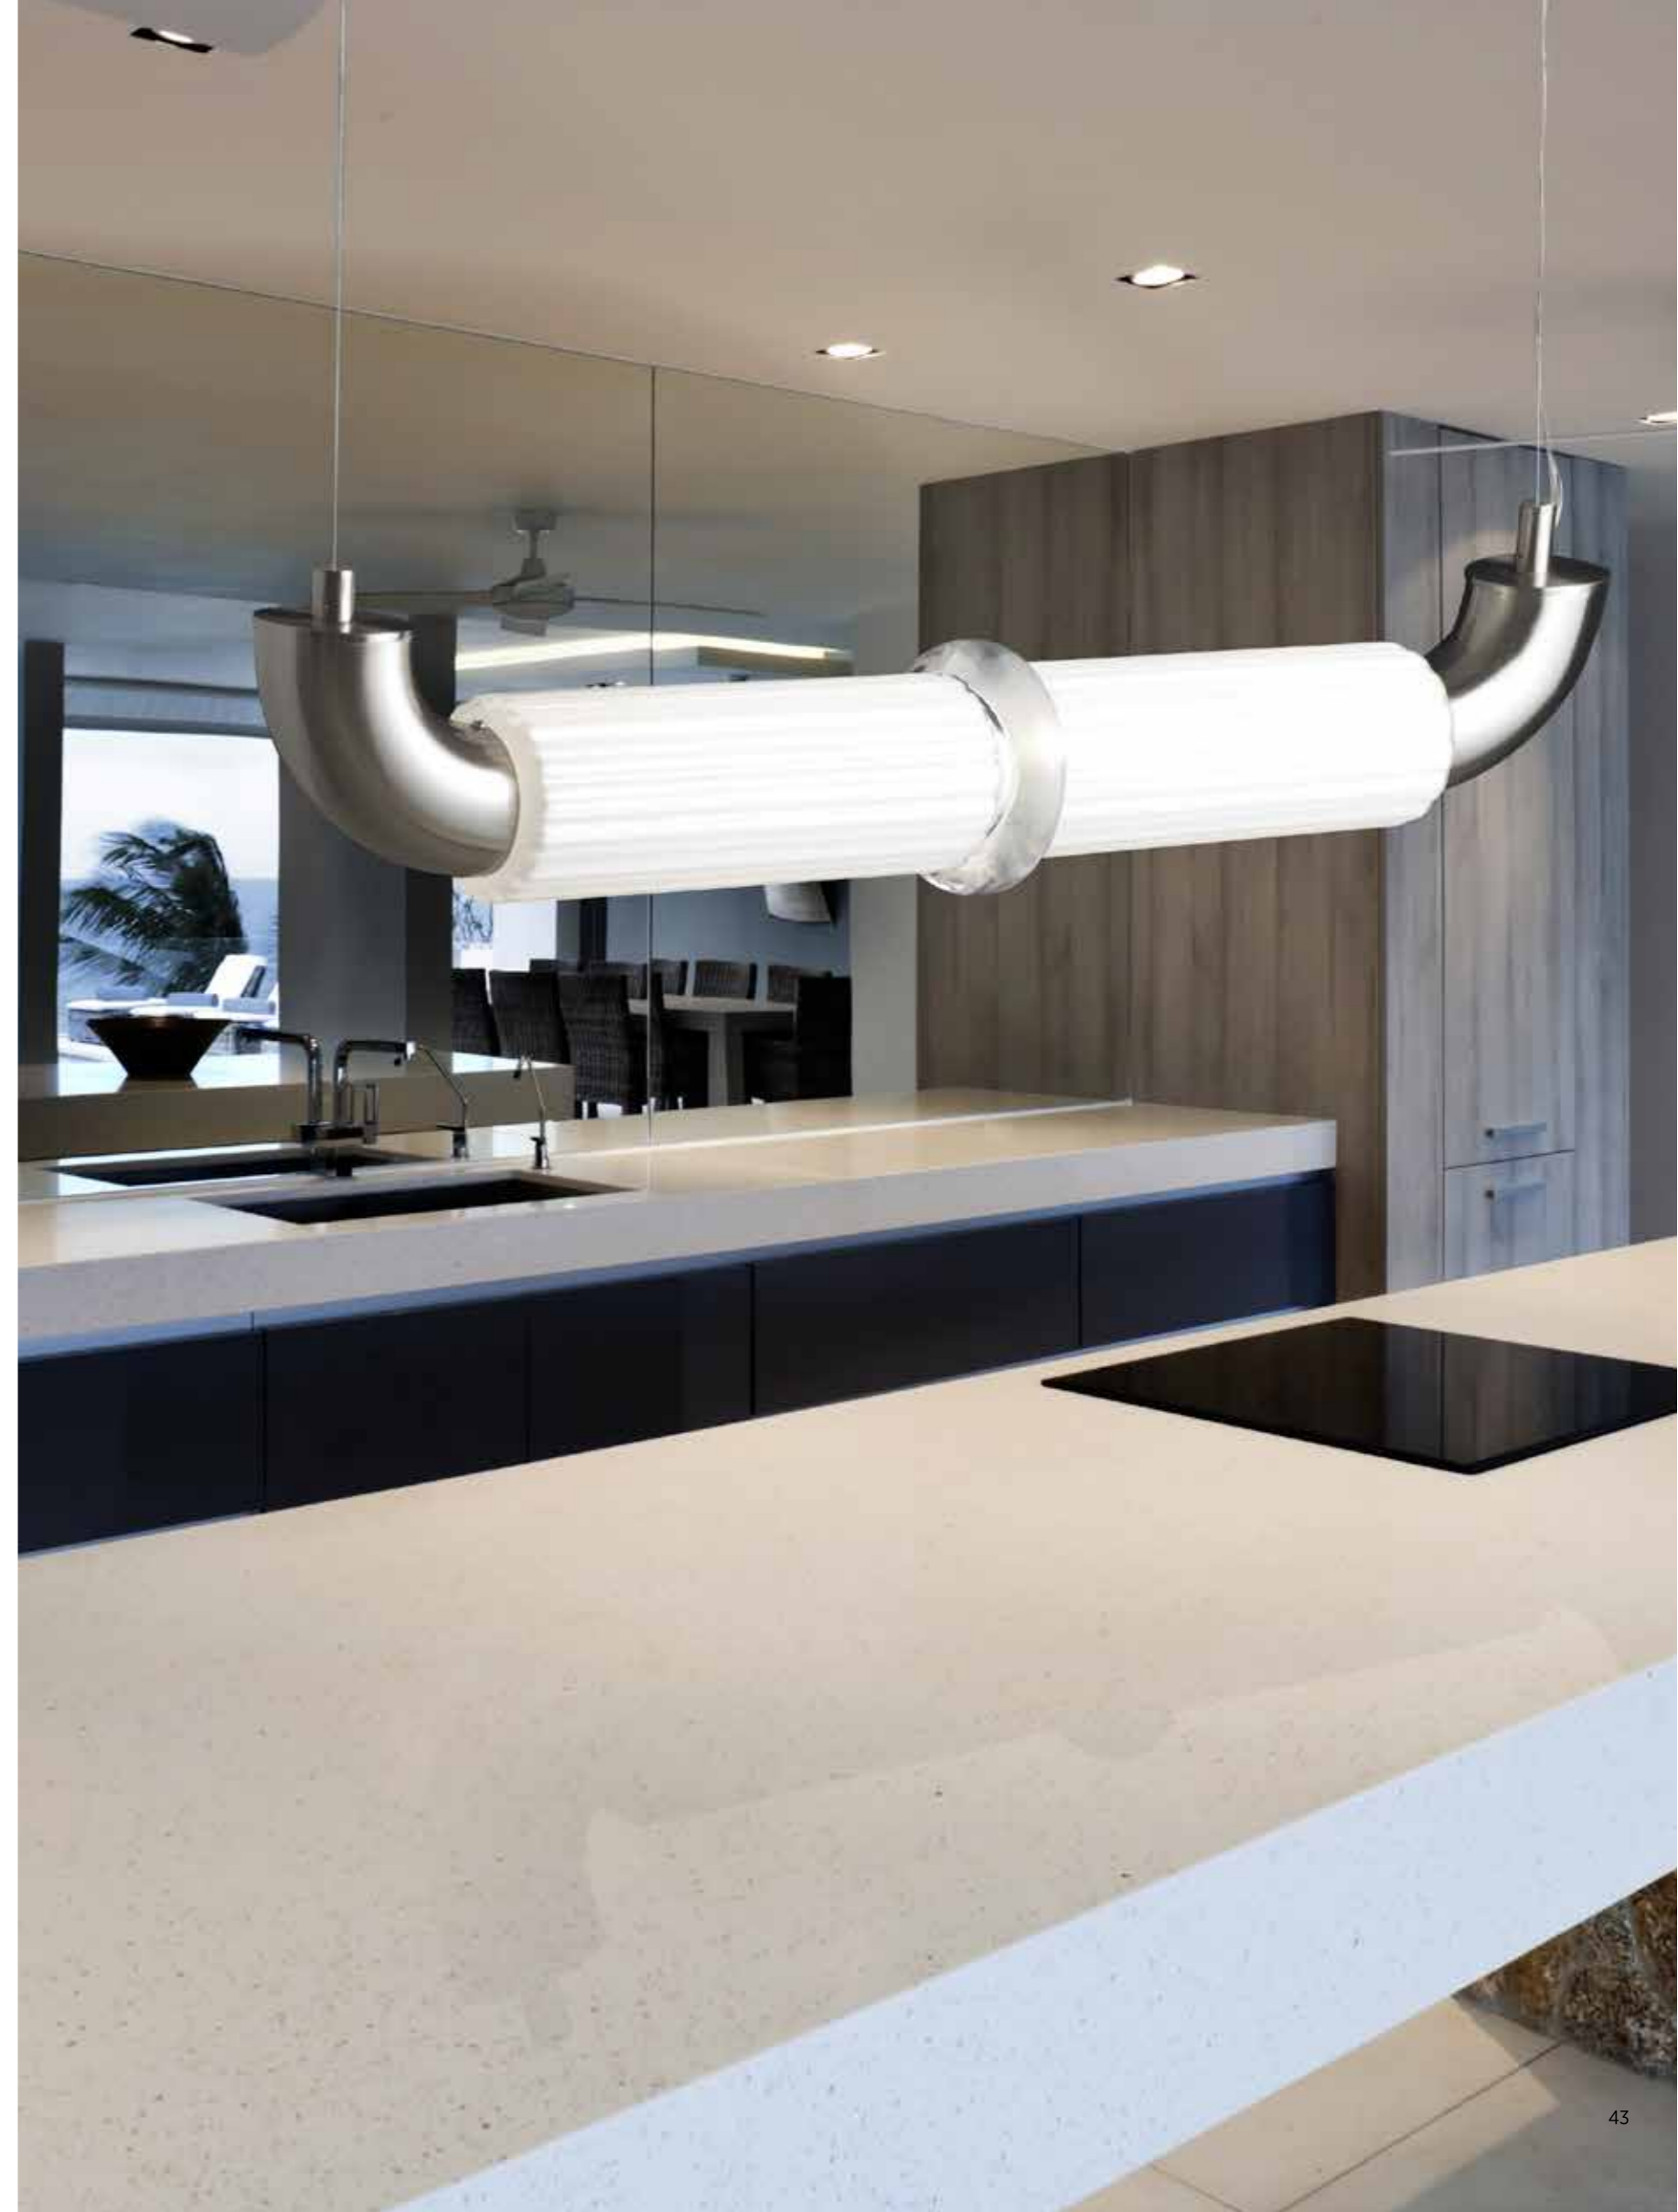

Art. 21047/C-OB
cm. ø30x100h (standard) min. height 50 (other height on request)
2 x E27 13W ES