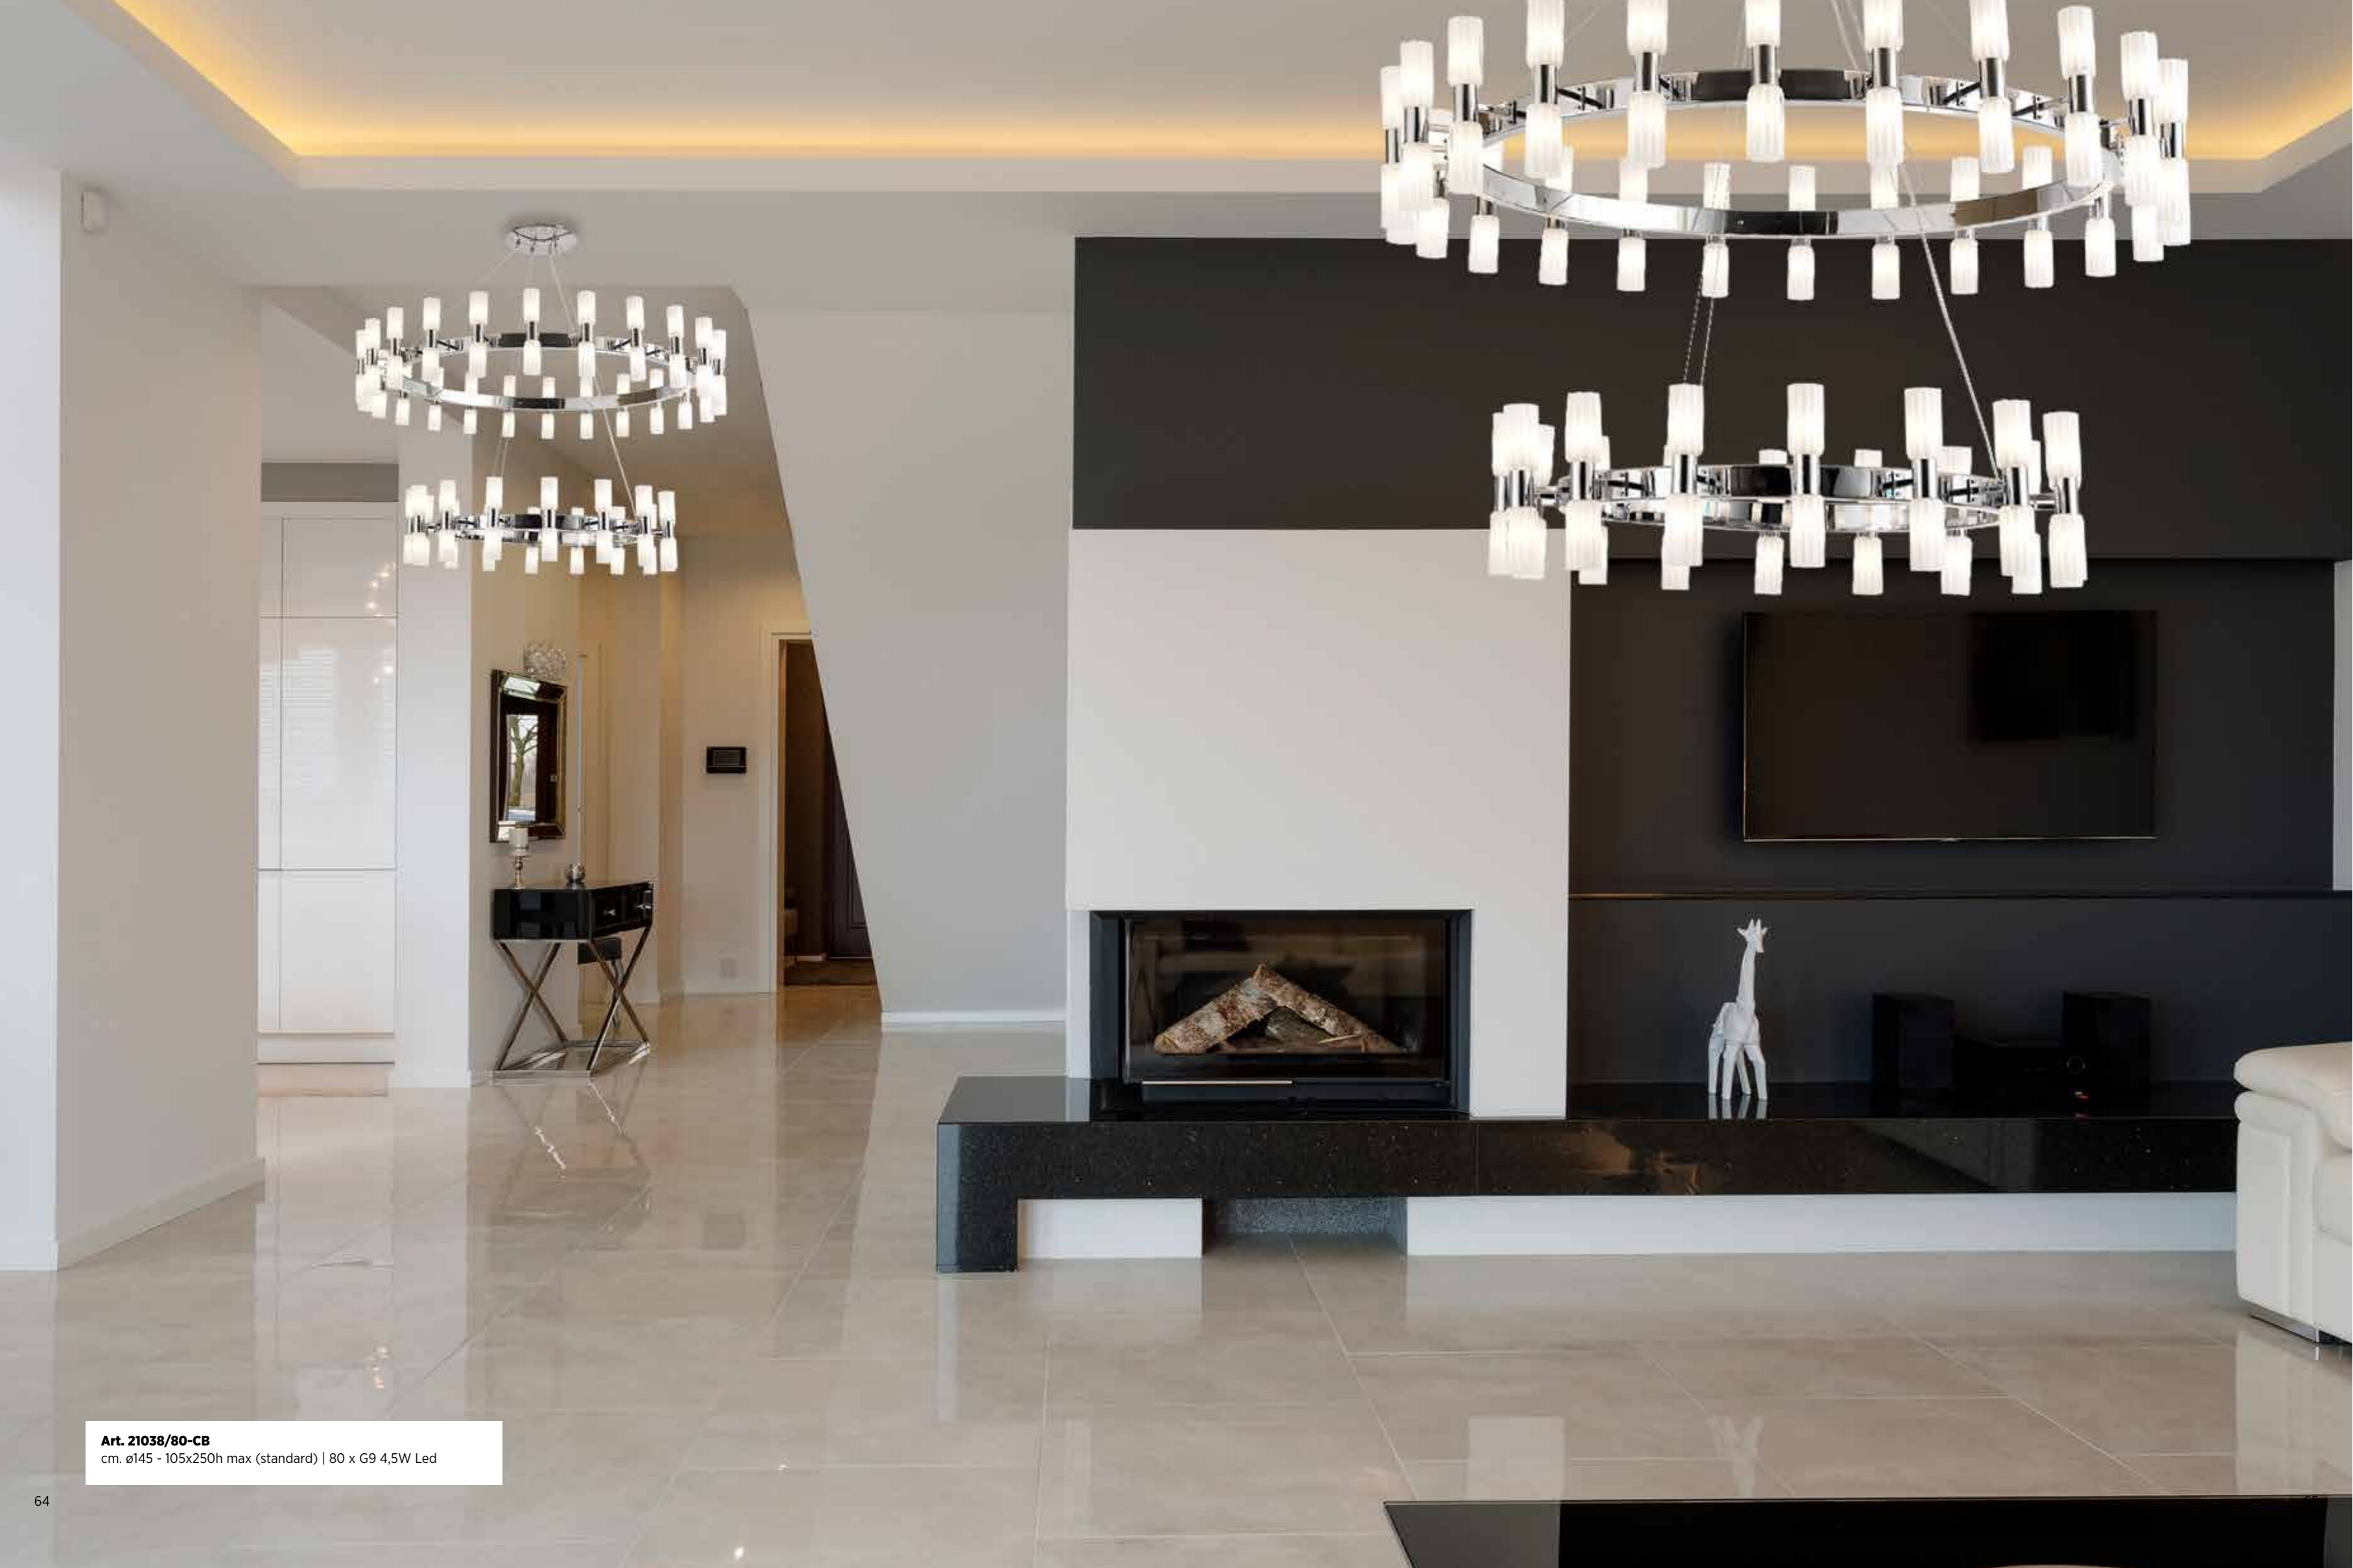

Art. 21041/20-0B
cm. ø73x28h | 20 x G9 4,5W Led

Art. 21038/80-CB
cm. ø145 - 105x250h max (standard) | 80 x G9 4,5W Led

Art. 21040/32-CB
cm. ø105x28h | 32 x G9 4,5W Led

Art. 21039/48-CB
cm. ø145x28h | 48 x G9 4,5W Led