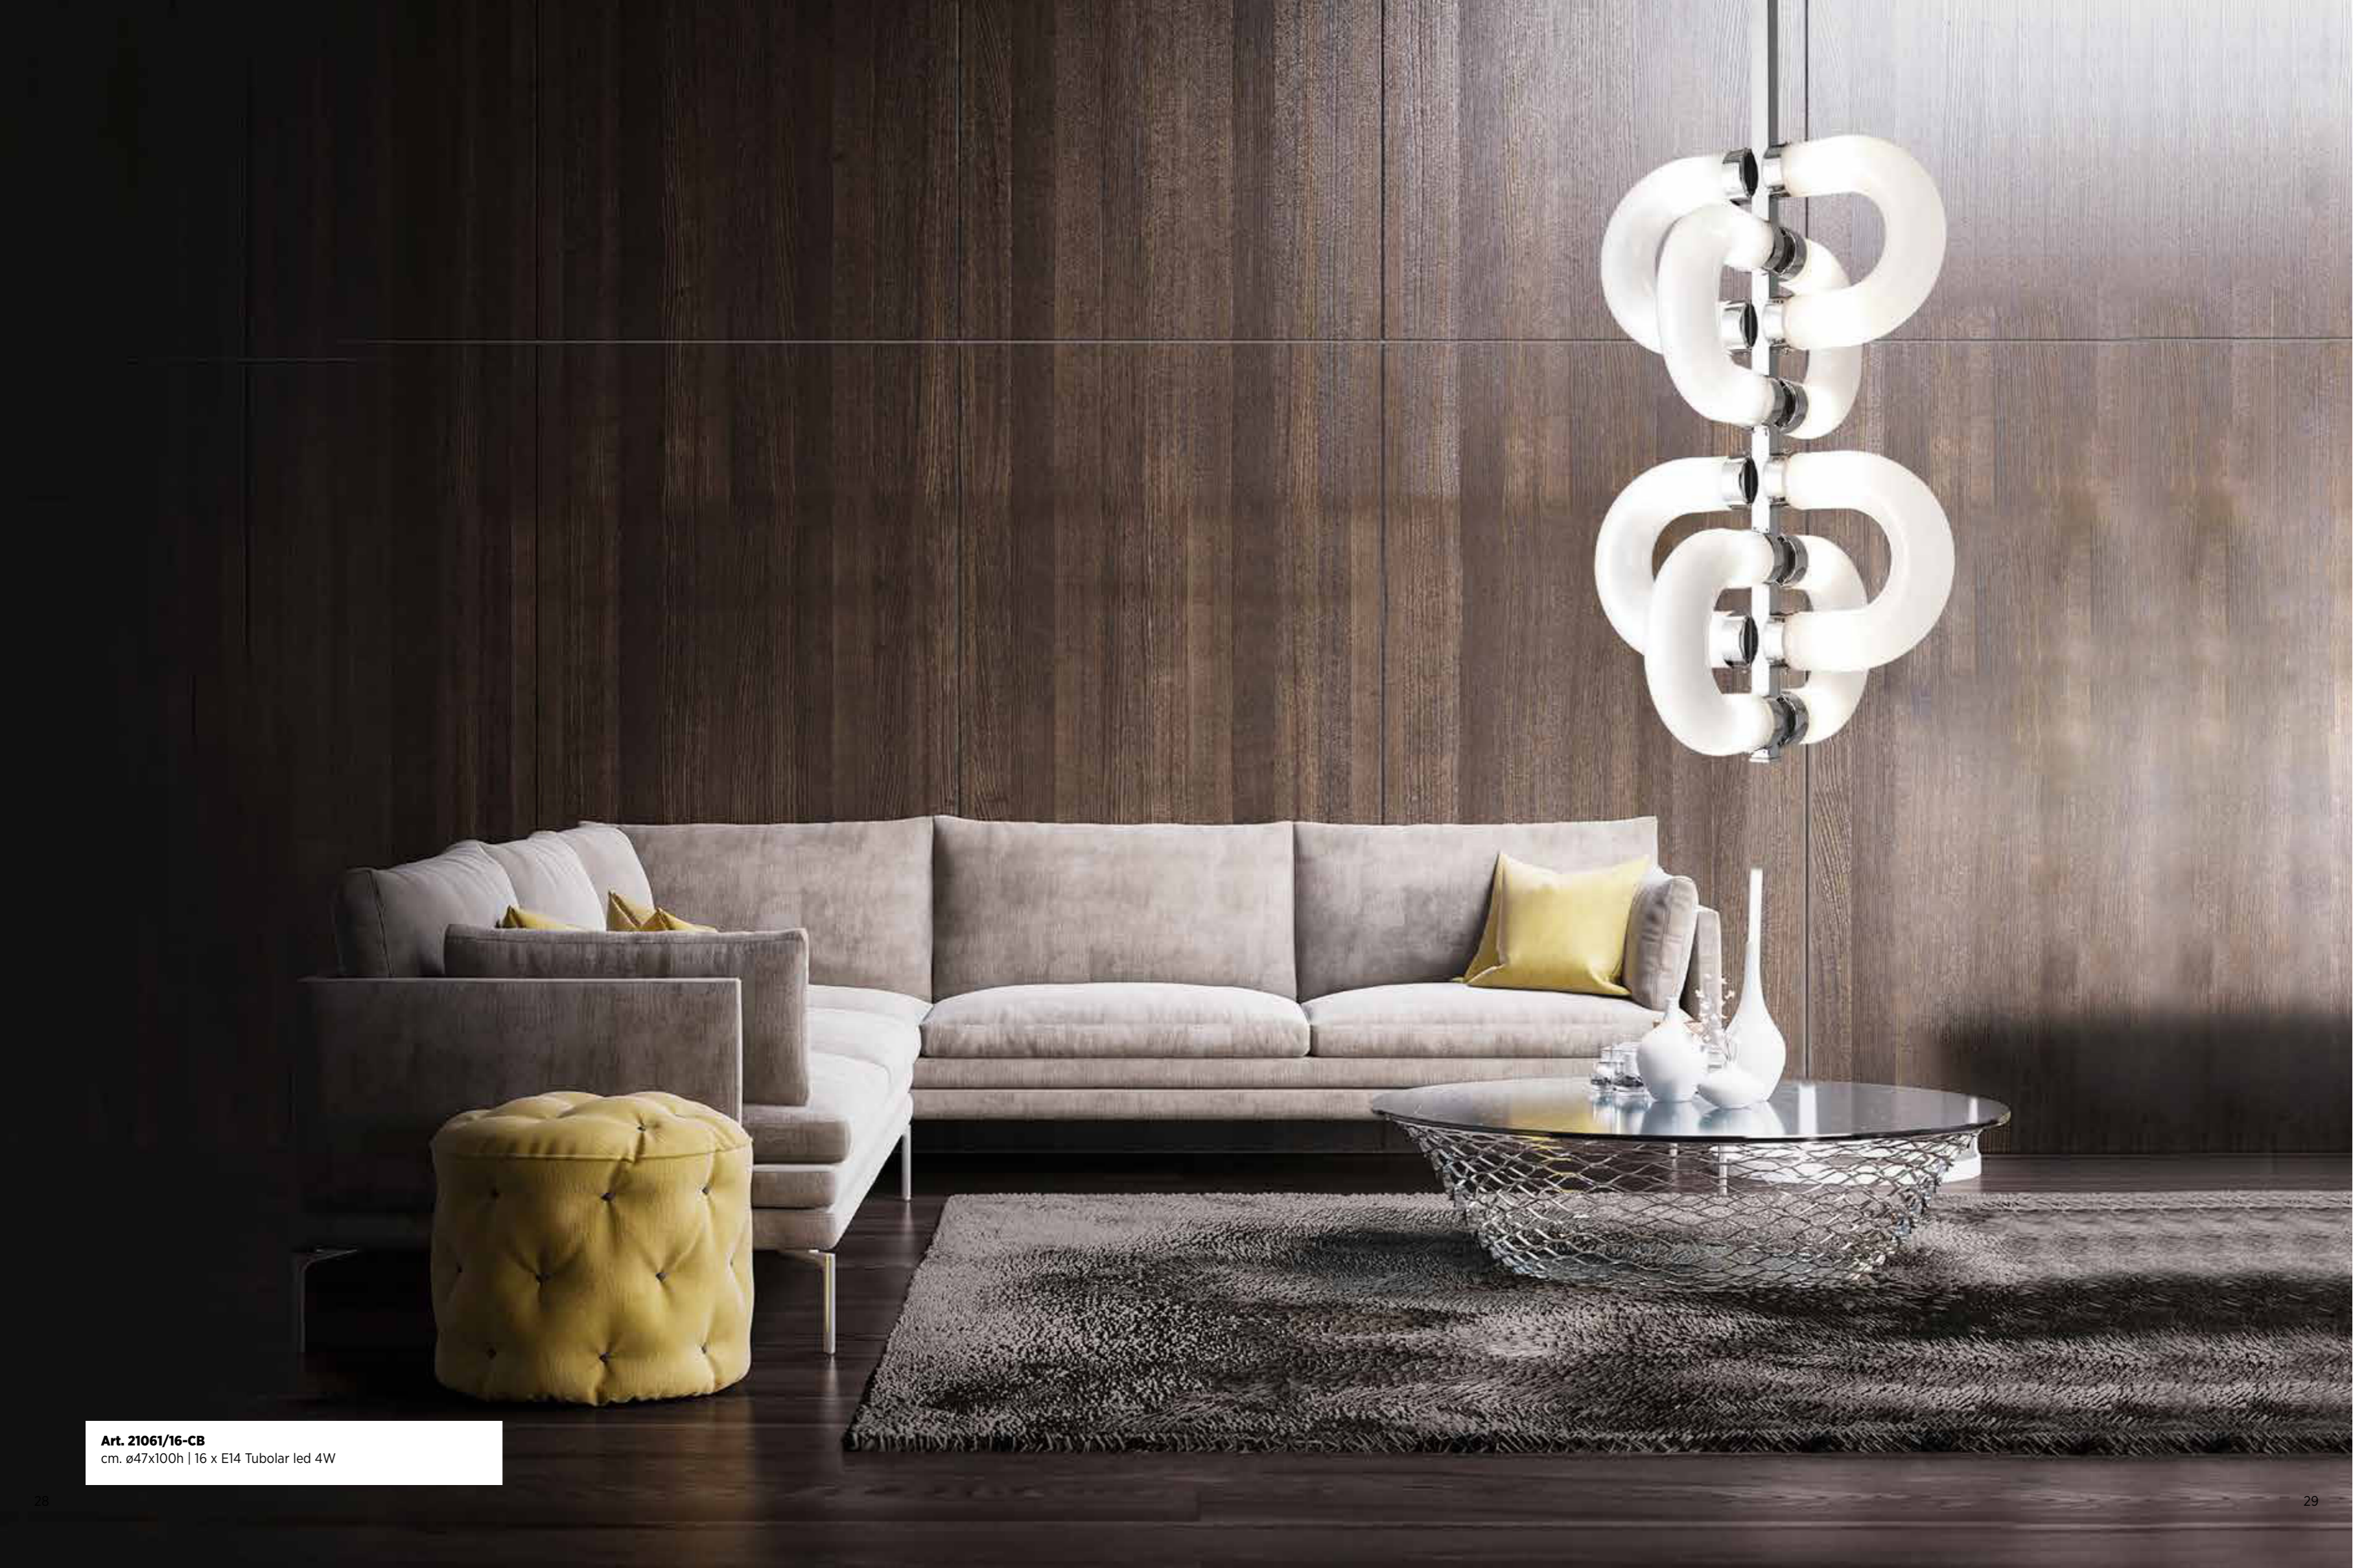

Art. 21009/A-OT
cm. ø27x9x50h | 4xE14 Tubolar led 4W

Art. 21009/A-CB
cm. ø27x9x50h | 4xE14 Tubolar led 4W

Art. 21009/A-NT
cm. ø27x9x50h | 4xE14 Tubolar led 4W

Art. 21062/8L-NT
cm. ø55x55x90h (standard) min. height 35h (other height on request)
8 x E14 Tubolar led 4W