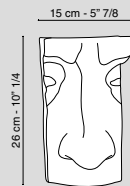

Tortiera Coco
 Cake Holder Coco
 Bianco / White
 6010611.95

Tortiera Coco
 Cake Holder Coco
 Bianco / White
 6010612.95

Tortiera Coco
 Cake Holder Coco
 Bianco / White
 6010613.95

Naso David Grande
"David By Michelangelo" Big Nose
 Bianco / White
 6010643.95