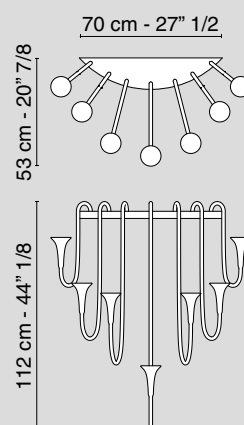

7511646.98

Lampadina / *Bulb*: E14 - 7 x 50 W max*

**lampadine non incluse
 bulbs not included*

Lampada da parete Octopus x 5 in pirex con piastra in acciaio
Wall lamp Octopus x 5 in pyrex with steel plate