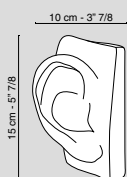

Bocca David
"David By Michelangelo" Mouth
Bianco / White
6010640.95