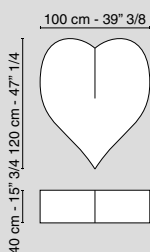

tortora con profilo bianco / dove with white outline
7542253.86

bianco con profilo verde / white with green outline
7542253.95

Cartella colori disponibile su richiesta
Pattern book available on request

tortora con profilo bianco / dove with white outline
7542254.86

bianco con profilo verde / white with green outline
7542254.95

Cartella colori disponibile su richiesta
Pattern book available on request