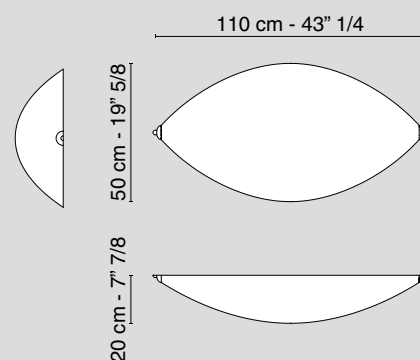

AIRSHIP

Lampadina / Bulb	Durata / Lifespan	Dimmerabile / Dimmerable	Flusso / Flux	Colore / Colour	Codice / Code
11 x G4 2,3 W	50.000 h	su richiesta - <i>on request</i>	240 Lm	3000° K	7522578.11
11 x G9 3 W	20.000 h	si - yes	220 Lm	3000° K	7522602.97

Finitura - Finish

cromo lucido
polished chrome

* oro galvanizzato
galvanized gold

IP 20

* su richiesta
on request