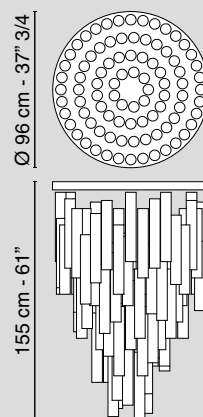

ANDY

Lampadario Andy

90 elementi in vetro soffiato lavorazione Muranese, piastra in acciaio inox lucido, illuminazione a led e strip led RGB centrale con telecomando.

Chandelier Andy

90 components in blown Muranese glass, satin stainless steel LED lighting and central RGB strip LED with remote controller.

7511627.00

Lampadina - Bulb

90 x 1,5W - G4 - 12V 2700K
Strip led RGB 14,4 W/ml

IP 20