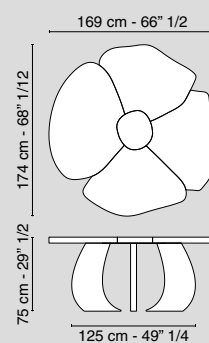

ANDY

Tavolo Andy con piano tamburato, *Table Andy with honeycomb top,*
impiallacciatura in rovere naturale *brushed natural oak veneer, wax finish.*
spazzolato, finitura a cera. *Table Andy in brushed oak.*

7511635.00

Tavolo Andy con piano tamburato, *Table Andy with honeycomb top,*
in ebano lucido. *polished ebony wood finish .*

7511635.72

Tavolo Andy con piano tamburato, *Table Andy with honeycomb top, paint*
verniciatura verde muschio lucido. *gloss moss green.*

7511635.19