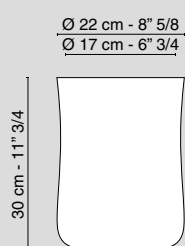

arancio e giallo / *yellow and orange*
5001939.20