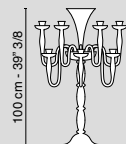

100 cm - 39" 3/8
Ø 30 cm 11" 3/4