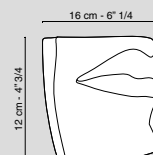

Mano destra
 Right Hand
 Bianco / White
 6010639.95

Mano sinistra
 Left Hand
 Bianco / White
 6010645.95

Vaso Lucky Bamboo small
kit composto da: 1 base puzzle, 1 tubo h 60 cm, 1 tubo h 83 cm

Vase Lucky Bamboo small
kit made of: puzzle base (1 pc), pipe cm h 60 (1 pc) and pipe cm h 83 (1pc)