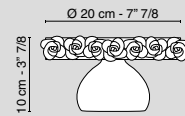

Tortiera Coco
Cake Holder Coco
Bianco / White
6010612.95