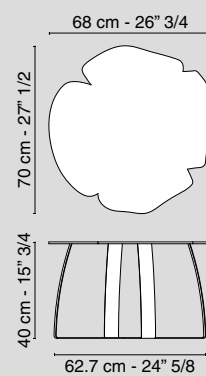

Tavolino Andy Iron Medium in ferro
Medium Table Andy Iron

finitura spazzolato col. naturale / *natural coloured brushed finish* 7511633.00
verniciatura effetto corten / *Corten effect paint* 7511633.37
verniciatura effetto camouflage / *camouflage effect paint* 7511633.60