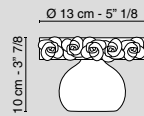

Tortiera Coco
Cake Holder Coco
Bianco / White
6010611.95