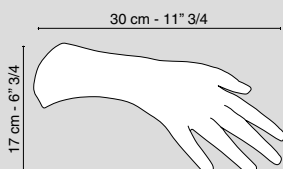

Mano destra
 Right Hand
 Bianco / White
 6010639.95

Mano sinistra
 Left Hand
 Bianco / White
 6010645.95

Vaso Lucky Bamboo small
kit composto da: 1 base puzzle, 1 tubo h 60 cm, 1 tubo h 83 cm

Vase Lucky Bamboo small
kit made of: puzzle base (1 pc), pipe cm h 60 (1 pc) and pipe cm h 83 (1pc)