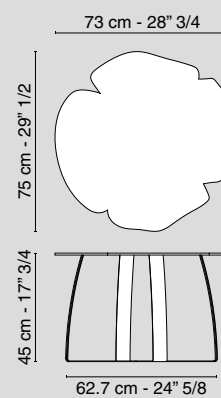

Tavolino Andy Iron Big in ferro
Big Table Andy Iron

finitura spazzolato col. naturale / *natural coloured brushed finish* 7511634.00
verniciatura effetto corten / *Corten effect paint* 7511634.37
verniciatura effetto camouflage / *camouflage effect paint* 7511634.60