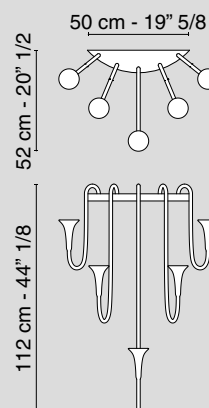

OCTOPUS

7511646.98

Lampadina / *Bulb*: E14 - 7 x 50 W max*

**lampadine non incluse
bulbs not included*

7511647.98

Lampadina / *Bulb*: E14 - 5 x 50 W max*

**lampadine non incluse
bulbs not included*