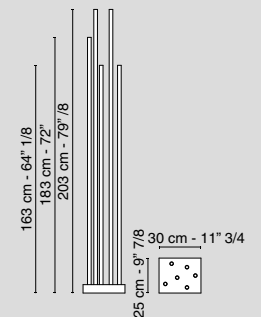

Vase Lucky Bamboo small
kit made of: puzzle base (1 pc), pipe cm h 60 (1 pc) and pipe cm h 83 (1pc)

7522593.00

7522594.00