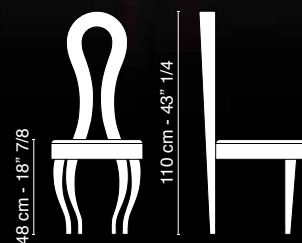

Sedia Silhouette cromata	Chair Silhouette chromed	
senza rivestimento	seat c.o.m.	7542259.00
categoria a	seat in category a	7542260.00
categoria b	seat in category b	7542261.00
categoria c	seat in category c	7542262.00
categoria d	seat in category d	7542263.00
categoria e	seat in category e	7542264.00

Sedia Silhouette struttura riv. pelle	Chair Silhouette covered with leather	
seduta senza rivestimento	seat c.o.m.	7542269.00
seduta cat. a	seat in category a	7542270.00
seduta cat. b	seat in category b	7542271.00
seduta cat. c	seat in category c	7542272.00
seduta cat. d	seat in category d	7542273.00
seduta cat. e	seat in category e	7542274.00
seduta pelle col. marrone sc	seat in leather colour dark brown	7542275.72

Sedia Silhouette laccata	Chair Silhouette lacquered	
seduta senza rivestimento	seat in c.o.m.	7542293.00
seduta categoria a	seat in category a	7542294.00
seduta categoria b	seat in category b	7542295.00
seduta categoria c	seat in category c	7542296.00
seduta categoria d	seat in category d	7542297.00

Consumo / Consumption	0,80 m - per tessuto ed eco-pelle / for fabric
	1,20 m² - per pelle / for leather covering

45 cm - 17" 3/4   50 cm - 19" 5/8