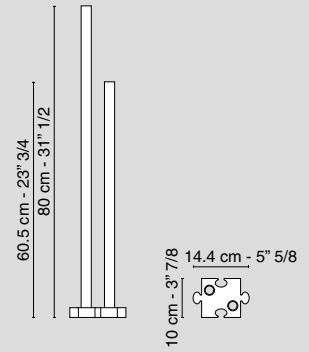

Vaso Lucky Bamboo big
Vase Lucky Bamboo big

7522594.00