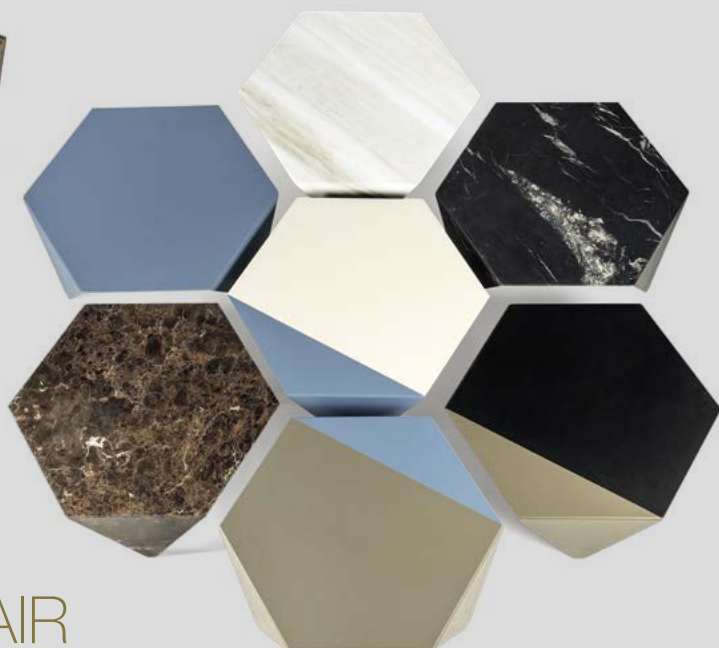

RUCHE

Gli elementi liberamente accostabili, e creativi, di RUCHE, la serie di moduli esagonali che una logica "adulta" ci fa definire tavolini, ma che sfuggono volentieri alle definizioni, si spostano, "non stanno mai fermi", come adolescenti irrequieti, cambiano di giorno in giorno...

Creative elements that can be easily matched: a series of hexagonal modules that an "adult" logic makes us define as tables, but gladly escape from definitions, moving and "never standing still", as exuberant teenagers, changing day by day...

EVE ARMCHAIR