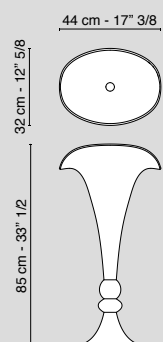

bianco/white
VG colours *

* su richiesta
on request