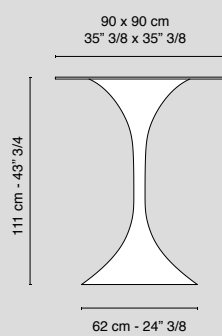

Table Martini

7511432.30