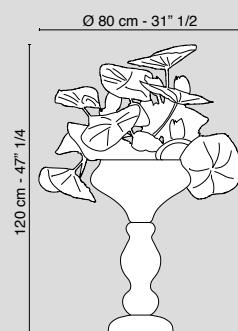

* su richiesta
on request