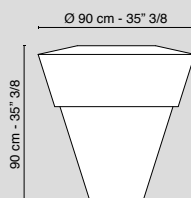

Vaso Garden-Steel
Vase Garden-Steel

7522413.00

- spazzolato brushed
- cromo lucido polished chrome *
- customized RAL *