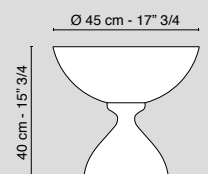

bianco/white
VG colours *