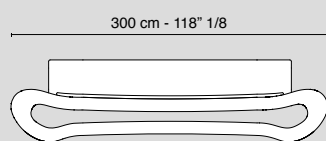

NEW LIPS

Divano New Lips

Sofa New Lips

7542213.00