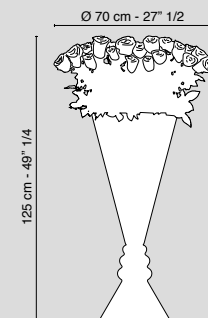

Eternity Vaso Serena
Vase Serena in Set Arrangement

1141134.95

bianco/white

VG colours