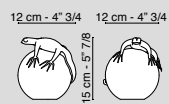

Uovo con ranocchi
Egg with frogs
turchese / turquoise
5001469.65