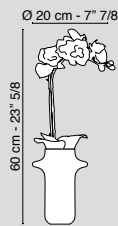

1141262.95

bianco/white VG colours 

Composizione Atollo 3 Phalenopsis Plant Big
Set Arrangement Atollo 3 Phalenopsis Plant Big

1141263.95

bianco/white VG colours 

Eternity Light Atollo 4 Phalenopsis Plant Small
 Set Arrangement Light Atollo 4 Phalenopsis Plant-Small
 1141432.95