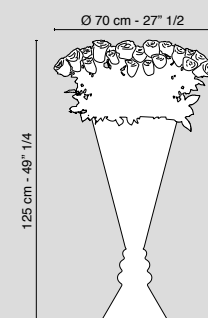

1141493.95

bianco/white

VG colours

1141134.31

bianco/white

VG colours

1141134.95

bianco/white

VG colours