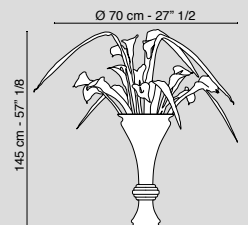

* su richiesta
on request