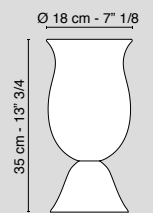

Vaso Poseidone
Vase Poseidone
5001597.00