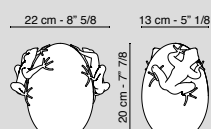

Uovo con ranocchi
Egg with frogs
grigio / grey
5001469.80