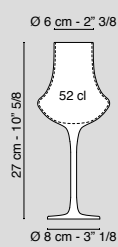

Bicchieri vino bianco
Glass - white wine