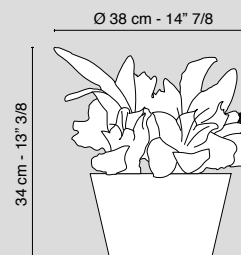

Eternity Vaso Bulbo Massy
Vase Massy Bulb in Set Arrangement
 1140955.95

Eternity Coppa Katia
Bowl Katia in Set Arrangement
1141489.95

bianco/white

VG colours

Ø 40 cm - 15" 3/4

52 cm - 20" 1/2

* su richiesta
on request