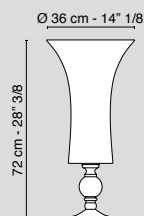

bianco/white
VG colours