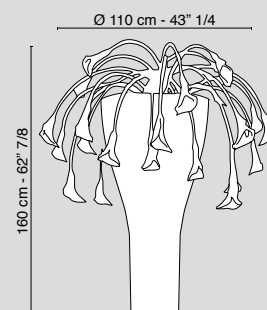

Composizione Toronto
Set Arrangement Toronto

1141236.95

- bianco/white
- nero/black
- foglia argento
  silver leaf
- foglia oro
  gold leaf
- customized RAL