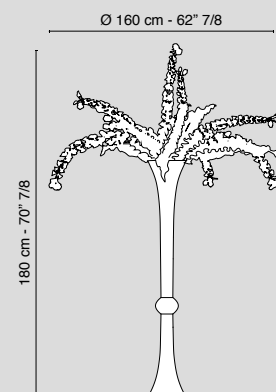

1141134.95

bianco/white 

VG colours 

Eternity Vaso Anita
Vase Anita in Set Arrangement
1141159.95

bianco/white 

VG colours 

* su richiesta
on request

Eternity Vaso Princess
 Vase Princess in Set Arrangement
 1141112.95