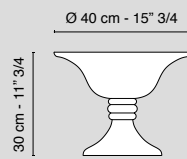

5001653.95

bianco/white

VG colours *

Vaso Vanessa
Vase Vanessa

5001650.95

bianco/white

VG colours *