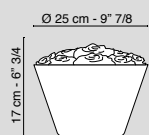

Eternity Romantic Rose Small
 Set Arrangement Romantic Rose Small
 1141056.93

Eternity Romantic Rose Medium
 Set Arrangement Romantic Rose Medium
 1141055.93

Eternity Romantic Rose Big
Set Arrangement Romantic Rose Big
1141057.93