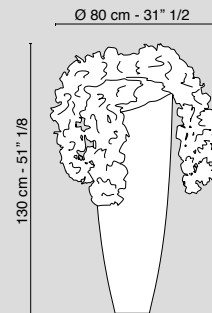

1141236.95

- bianco/white 
- nero/black 
- foglia argento
silver leaf 
- foglia oro
gold leaf 
- customized RAL 

Composizione Oslo
Set Arrangement Oslo

1141245.95

- bianco/white 
- nero/black 
- foglia argento
silver leaf 
- foglia oro
gold leaf 
- customized RAL 