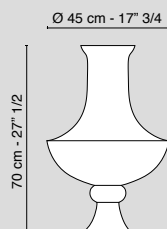

5000277.95

bianco/white

VG colours

5001116.95

bianco/white

VG colours

5001606.95

bianco/white

VG colours