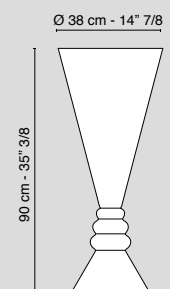

5001653.95

bianco/white

VG colours *

5001650.95

bianco/white

VG colours *

5001564.95

bianco/white

VG colours *

5001565.95

bianco/white

VG colours *