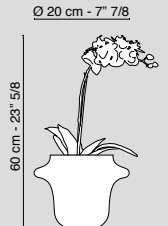

Eternity Light Atollo 2 Phalenopsis Plant Medium
Set Arrangement Light Atollo 2 Phalenopsis Plant-Medium
1141374.95