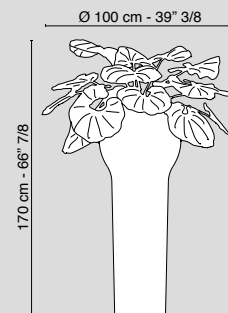

Composizione New Delhi
Set Arrangement New Delhi

1141233.95

- bianco/white
- nero/black
- foglia argento
  silver leaf
- foglia oro
  gold leaf
- customized RAL