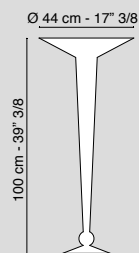

Supporto Sphere
Plinth Sphere

7522456.00

cromo lucido
polished chrome

spazzolato
brushed

7522457.00

cromo lucido
polished chrome

spazzolato
brushed

7522458.00

cromo lucido
polished chrome

spazzolato
brushed