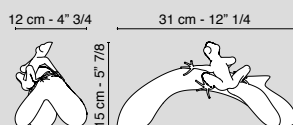

Principe ranocch
Prince frog
verde bottiglia / bottle-green
5001424.64