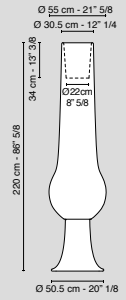

Accessori - Accessories

Materiali - Materials

LDPE Rotazionale industriale
LDPE Industrial rotational

Colori - Colours

neutro/neutral

Colori su richiesta - Colours on request

bianco/white

arancio/orange

rosso/red

fucsia/fuchsia

verde/green

nero/black