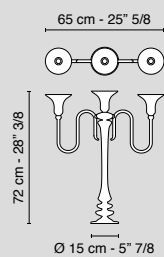

Candelabro Royal Pyrex x 5
Candleholder Royal Pyrex x 5
5001638.00