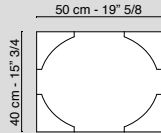

Porta tovagliolo Flower
Napkin ring Flower
trasparente / clear
5001838.00