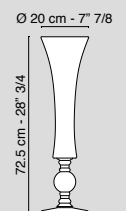

bianco/white
VG colours *

bianco/white
VG colours *