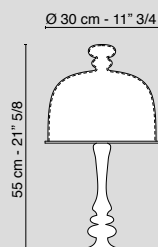

DECORATION OBJECTS

Tortiera con copri
Cakeholder with cover
trasparente / clear
5001771.00