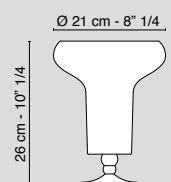

bianco/white

VG colours *