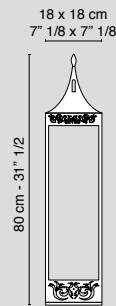

VG

LIGHT OF SULTAN

Lantern Top Light of Sultan + hook
Lantern Top Light of Sultan + hook
 7522465.00

Lantern Top Light of Sultan + hook
Lantern Top Light of Sultan + hook
 7522466.00

Lantern Top Light of Sultan + hook
Lantern Top Light of Sultan + hook
 7522467.00