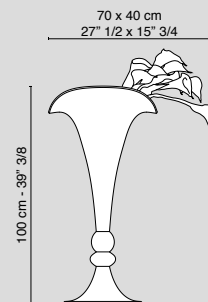

Eternity Vaso Napoleon
Vase Napoleon in Set Arrangement

1141163.95

bianco/white

VG colours