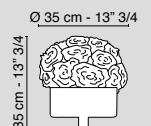

nero/black
VG colours *

* su richiesta
on request