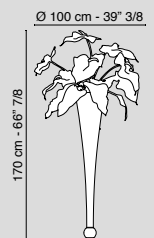

* su richiesta
on request