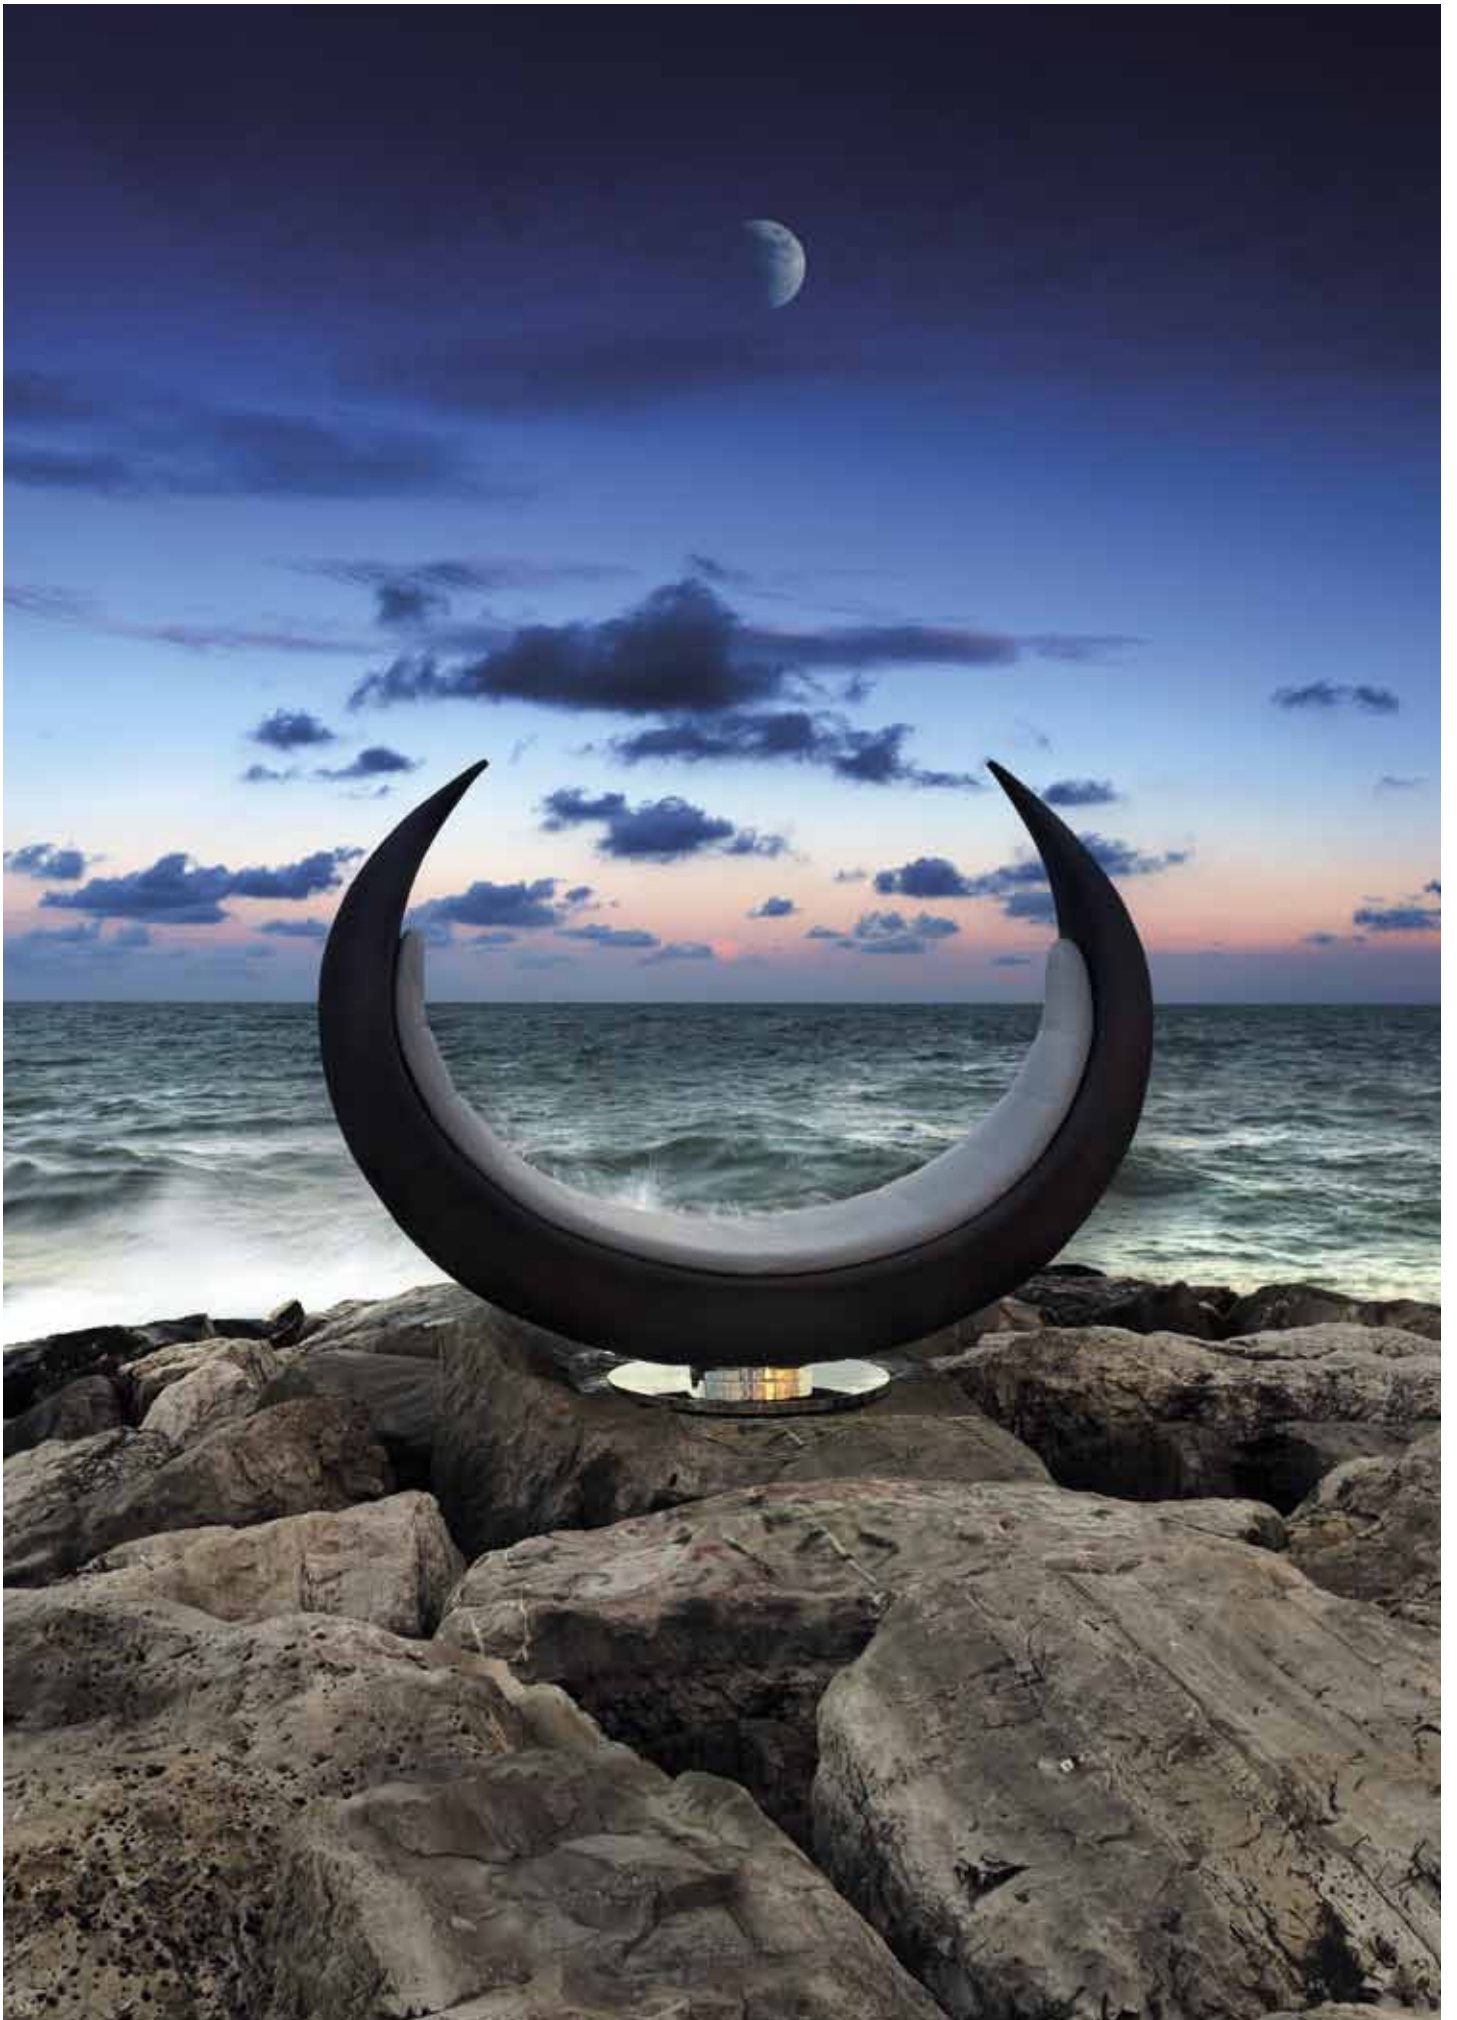

ECLIPSE

Divano Girevole Eclipse

Swivel Sofa Eclipse

7542195.00

RUSTY

Divanetto Rusty
Small Sofa Rusty

7542193.00

NEW LIPS