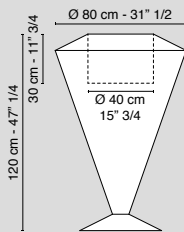

Vaso Garden-Steel
Vase Garden-Steel

7522411.00

- spazzolato brushed
- cromo lucido polished chrome *
- customized RAL *