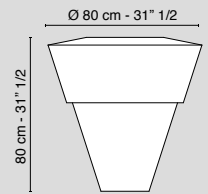

Vaso Garden-Steel
Vase Garden-Steel

7522412.00

- spazzolato brushed
- cromo lucido polished chrome *
- customized RAL *