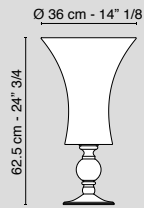

Coppia Laura Small
Bowl Laura Small
5001325.95

bianco/white
VG colours