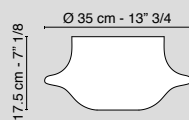

Bowl Atollo
Bowl Atollo
5001474.95