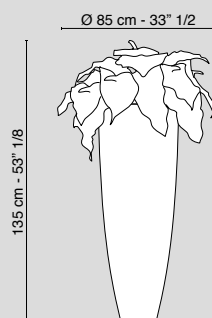

1141245.95

- bianco/white
- nero/black
- foglia argento
  silver leaf
- foglia oro
  gold leaf
- customized RAL

1141184.95

- bianco/white
- nero/black
- foglia argento
  silver leaf
- foglia oro
  gold leaf
- customized RAL

1141238.95

- bianco/white
- nero/black
- foglia argento
  silver leaf
- foglia oro
  gold leaf
- customized RAL