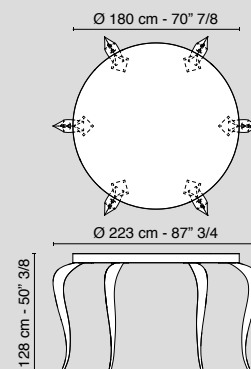

bianco / white	7510940.95
nero / black	7510940.96