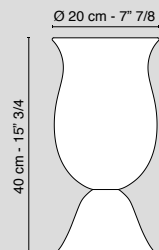

Vaso Poseidone
Vase Poseidone
5001597.95

bianco/white
VG colours *