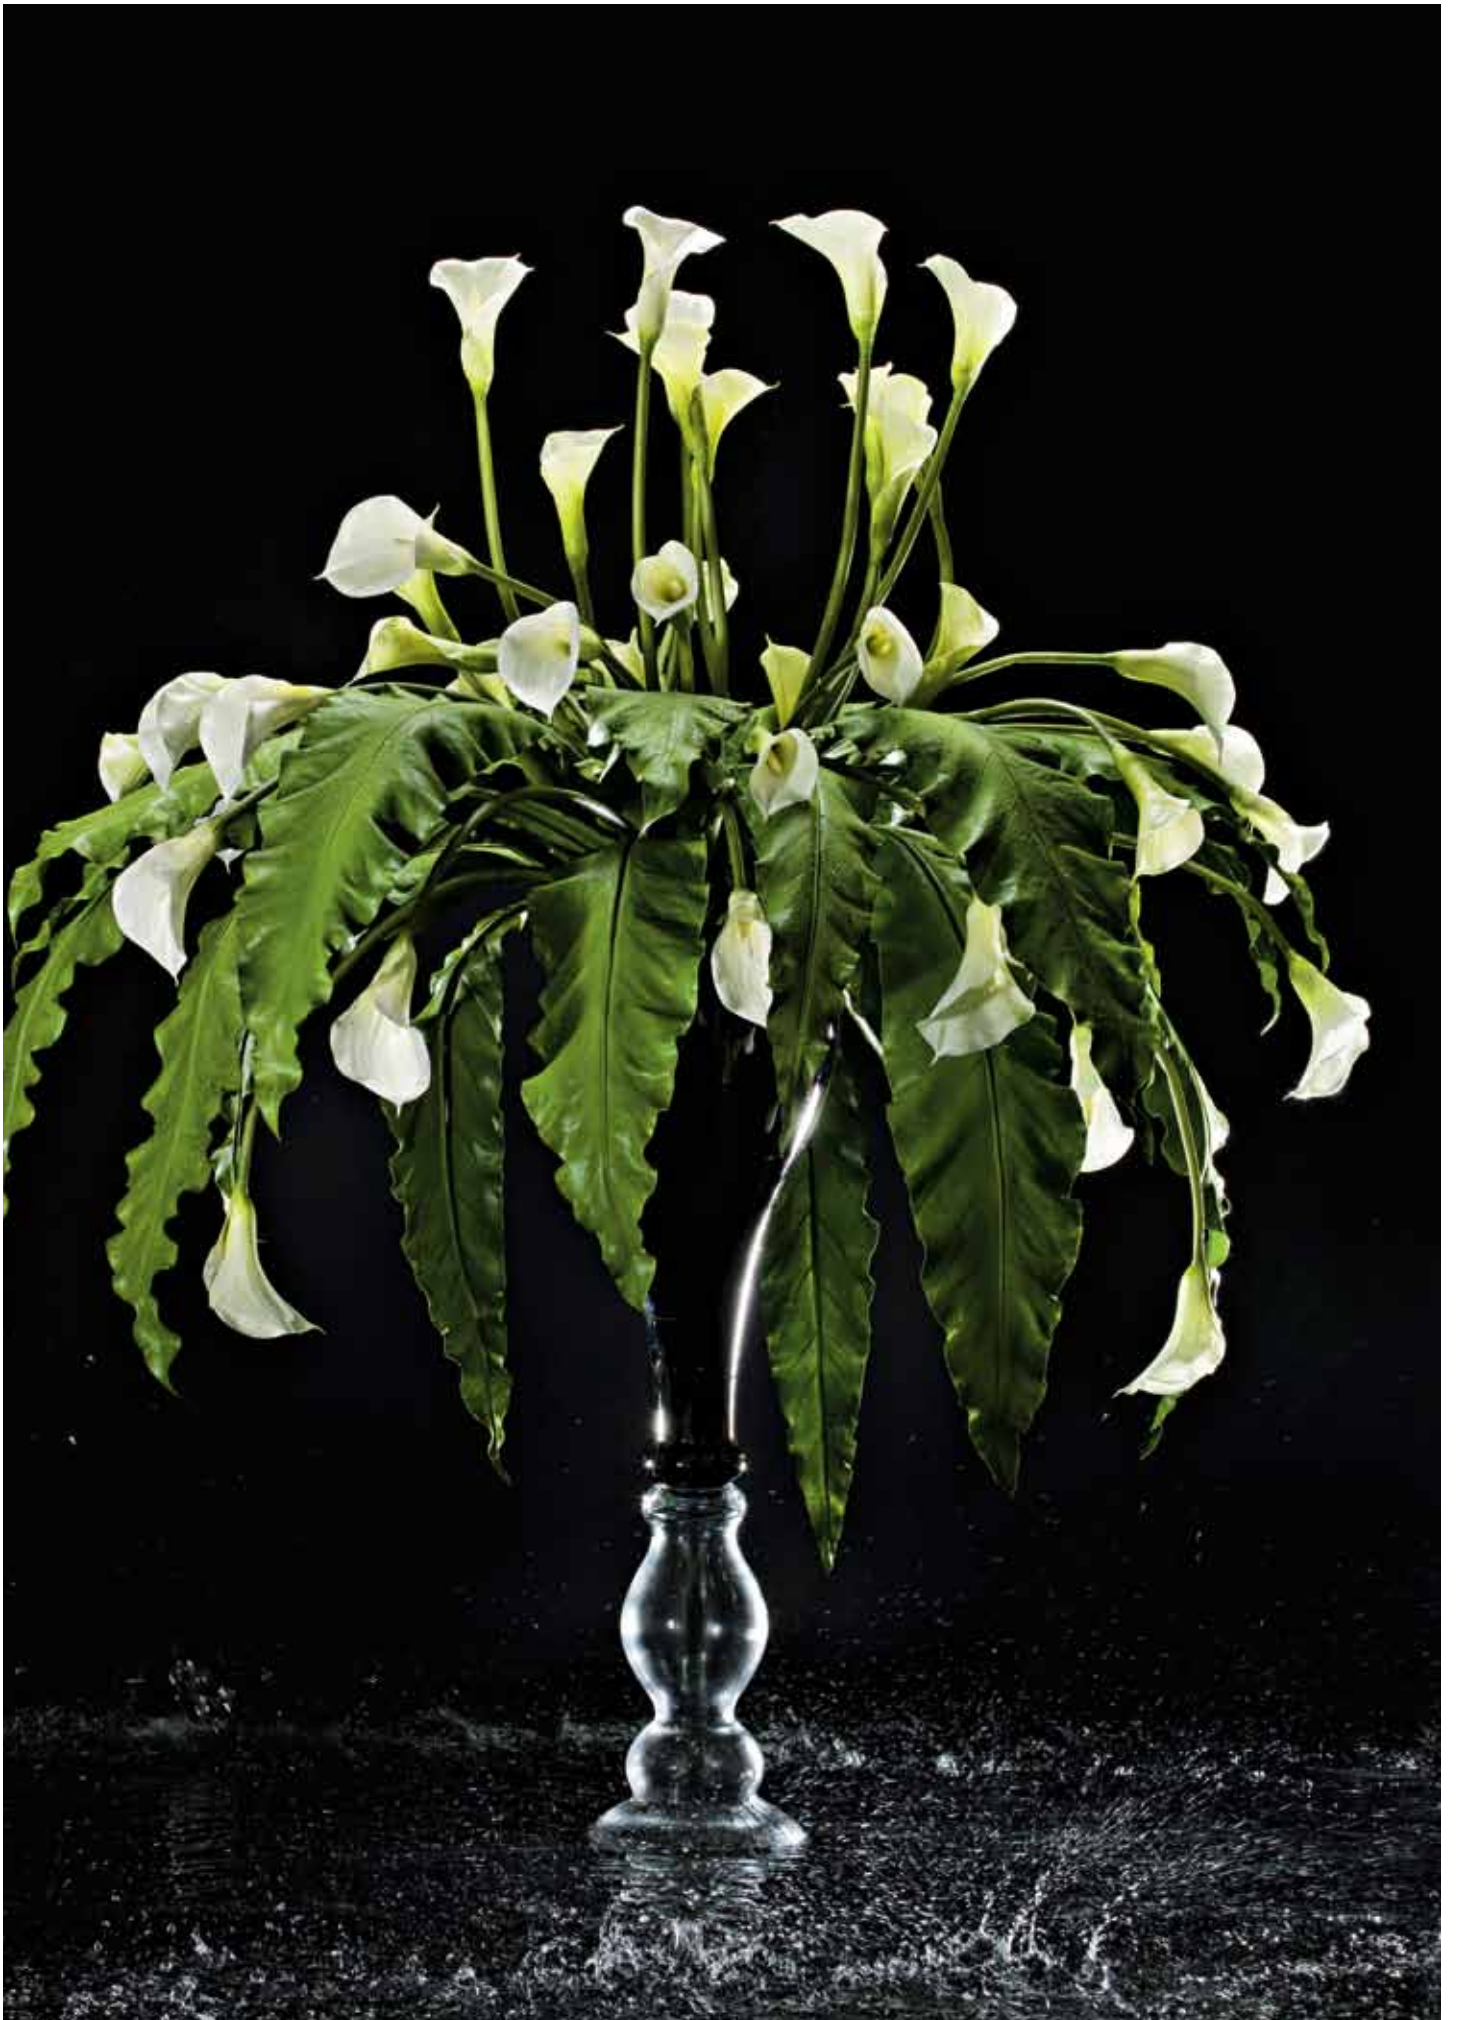

1141102.95

bianco/white 

VG colours *

Ø 120 cm - 47" 1/4

145 cm - 57" 1/8

* su richiesta
 on request

Eternity Vaso Madame Butterfly
Vase Madame Butterfly in Set Arrangement

1141105.95