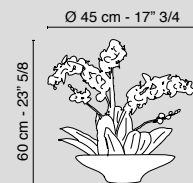

bianco/white 

VG colours *

Ø 140 cm - 11" 3/4

160 cm - 60" 5/8

* su richiesta
on request

Eternity Piatto Phaleno
Plate Phaleno in Set Arrangement

1141370.95

Eternity Coppa Phalenopsis Plant
Bowl Phalenopsis Plant in Set Arrangement