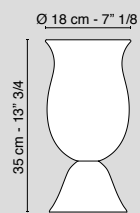

Vaso Poseidone
Vase Poseidone
5001596.95

bianco/white
VG colours *