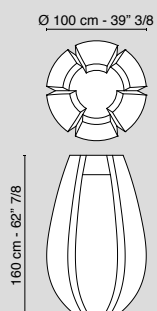

PUMPKIN

7542207.00

7542208.00