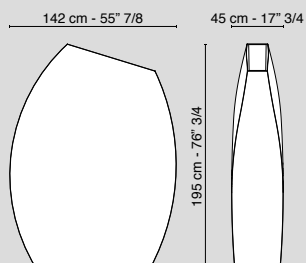

7542206.00