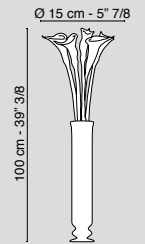

Fascio Calla Small
Small Bunch of Callas in Set Arrangement
1141061.95