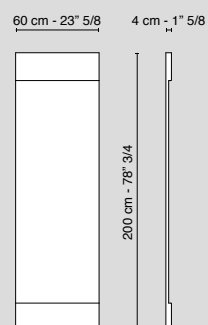

Specchio Sequence middle
Mirror Sequence middle
7542079.00