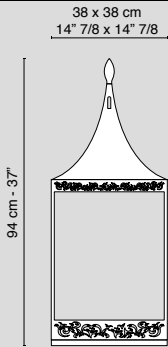

Supporto Top Light of Sultan
Plinth Top Light of Sultan
7522472.00