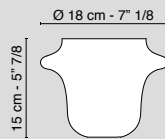

Bowl Atollo
Bowl Atollo
5001471.95