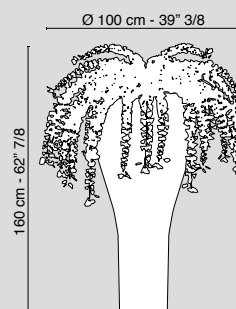

1141244.95

- bianco/white
- nero/black
- foglia argento
  silver leaf
- foglia oro
  gold leaf
- customized RAL

1141236.95

- bianco/white
- nero/black
- foglia argento
  silver leaf
- foglia oro
  gold leaf
- customized RAL