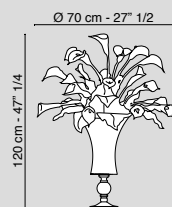

Eternity Vaso Vanessa
Vase Vanessa in Set Arrangement
1141492.95

bianco/white
VG colours