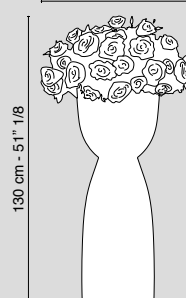

1141249.95

bianco/white 

nero/black 

foglia argento
silver leaf 

foglia oro
gold leaf 

customized RAL 

Ø 70 cm - 27" 1/2

* su richiesta
on request