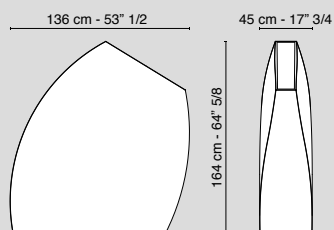

7542205.00

Maxi vaso Coffee-Bean
Vase Coffee-Bean Maxi