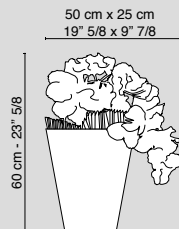

Eternity Vaso New Pianta Vanda
Vase New Plant Vanda in Set Arrangement
1141133.95