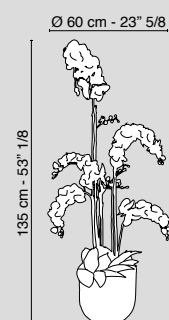

1141370.95

1141376.95

1141129.95