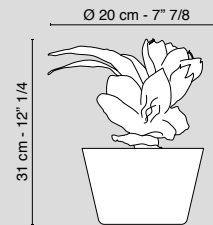

Eternity Vaso Bulbo Massy
Vase Massy Bulb in Set Arrangement
 1140955.95

Eternity Coppa Katia
Bowl Katia in Set Arrangement
1141489.95

bianco/white

VG colours

Ø 40 cm - 15" 3/4

52 cm - 20" 1/2

* su richiesta
on request