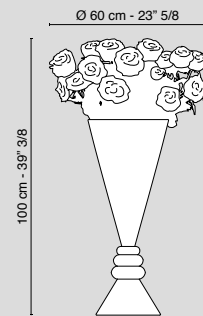

Eternity Vaso Serena
Vase Serena in Set Arrangement

1141134.31

bianco/white

VG colours