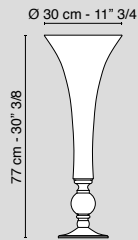

Coppa Classic Big
Bowl Classic Big
5001322.95

bianco/white
VG colours *