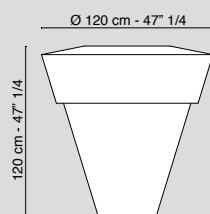

Vaso Garden-Steel
Vase Garden-Steel

7522415.00

- spazzolato brushed
- cromo lucido polished chrome *
- customized RAL *