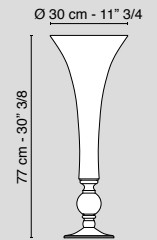

Coppa Classic Small
Bowl Classic Small
5001323.00