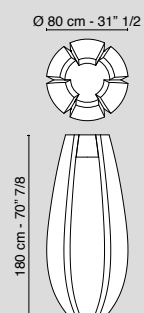

7542208.00