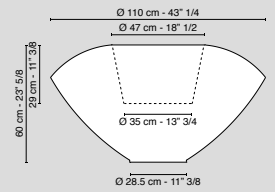

Kloe
7521973