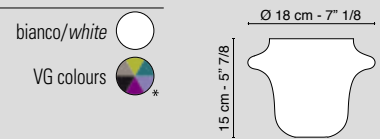

Vaso Poseidone
Vase Poseidone
5001597.95

bianco/white 
VG colours *

Bowl Atollo
Bowl Atollo
5001471.00

Bowl Atollo
Bowl Atollo
5001471.95

Bowl Atollo
Bowl Atollo
5001474.00

Bowl Atollo
Bowl Atollo
5001474.95