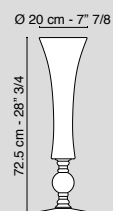

Coppa Classic Small
Bowl Classic Small
5001323.95

bianco/white
VG colours *