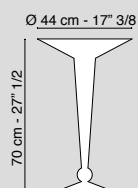

Supporto Sphere
Plinth Sphere

7522456.00

cromo lucido
polished chrome

spazzolato
brushed

7522457.00

cromo lucido
polished chrome

spazzolato
brushed

7522458.00

cromo lucido
polished chrome

spazzolato
brushed