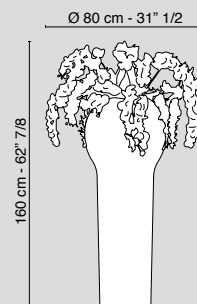

1141188.95

- bianco/white
- nero/black
- foglia argento
  silver leaf
- foglia oro
  gold leaf
- customized RAL

1141233.95

- bianco/white
- nero/black
- foglia argento
  silver leaf
- foglia oro
  gold leaf
- customized RAL