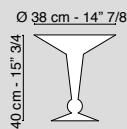

Supporto Sphere
Plinth Sphere

7522456.00

cromo lucido
polished chrome

spazzolato
brushed

7522457.00

cromo lucido
polished chrome

spazzolato
brushed

7522458.00

cromo lucido
polished chrome

spazzolato
brushed