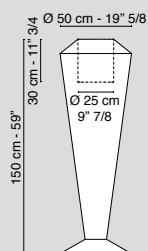

Vaso Obelisk-Steel
Vase Obelisk-Steel

7522408.00

- spazzolato brushed
- cromo lucido polished chrome *
- customized RAL *