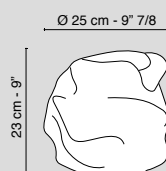

Bowl Dynamic
Bowl Dynamic
nero oro / *black gold*
5001701.96