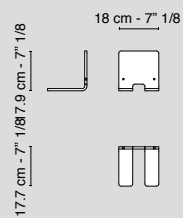

Rastrelliera x 1

Wine Rack x 1

7522483.00