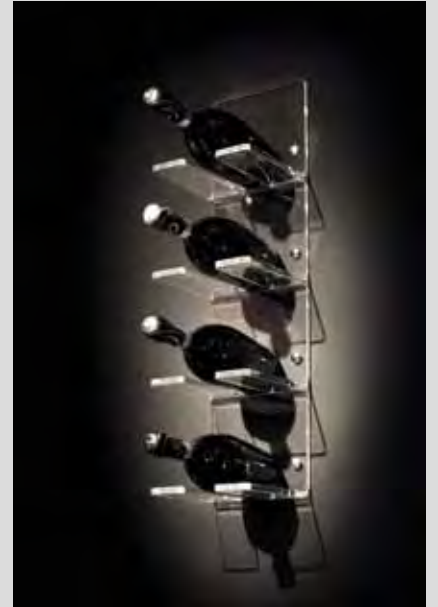

Ø 42 cm - 16" 1/2

70 cm - 27" 1/2

Accessori - Accessories

* su richiesta
on request

RACKS

Rastrelliera x 6

Wine Rack x 6

7522482.00