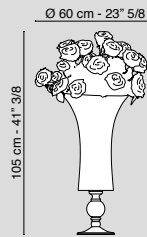

Eternity Coppa Peonia
Bowl Peony in Set Arrangement
1141338.95