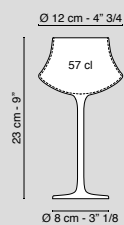

Bicchieri vino rosso
Glass - red wine