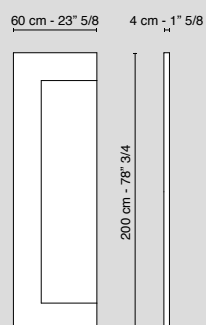

Specchio Sequence side set 2 pz
Mirror Sequence side set of 2 pcs
7542080.00