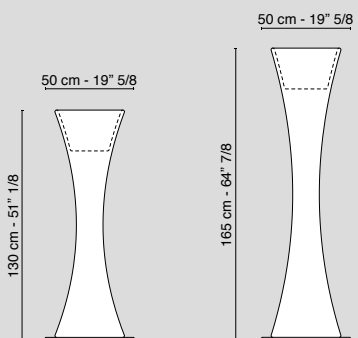

ROI SOLEIL

7542210.00

7542211.00