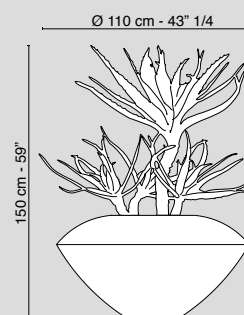

1141186.95

- bianco/white
- nero/black
- foglia argento/silver leaf
- foglia oro/gold leaf
- customized RAL

1141247.95

- bianco/white
- nero/black
- foglia argento/silver leaf
- foglia oro/gold leaf
- customized RAL

1141234.95

- bianco/white
- nero/black
- foglia argento/silver leaf
- foglia oro/gold leaf
- customized RAL