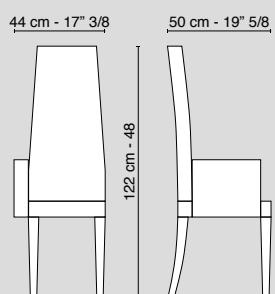

NEW SIDNEY

Sedia New Sidney
Chair New Sidney
7540074.00