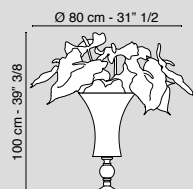

Composizione Vaso Glad
Set Arrangement Glad
1141344.95

bianco/white
VG colours *