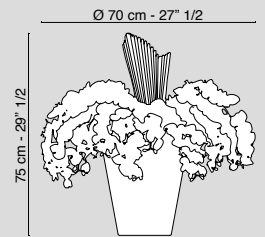

Eternity Vanda Cascade
Set Arrangement Vanda Cascade
1141362.95