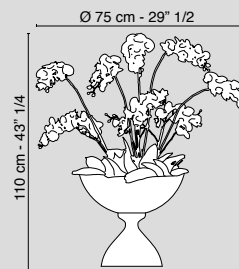

Eternity New Pianta Phalenopsis
Plant New Phalenopsis in Set Arrangement

1141129.95