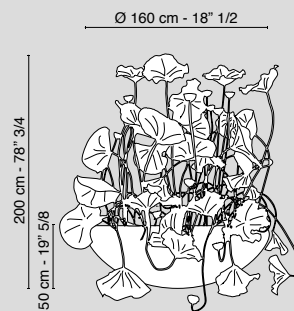

Danza del Nelumbo
Danza del Nelumbo

1141485.60

spazzolato
brushed
cromo lucido
polished chrome