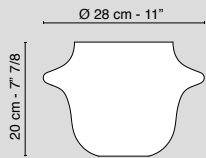

Bowl Atollo
Bowl Atollo
5001475.95

bianco/white
VG colours