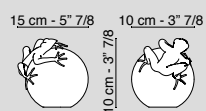

Sfera con gecko
Sphere with gecko
verde / green
5001619.00