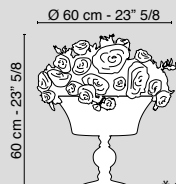

* su richiesta
on request