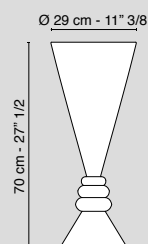

Vaso Serena
Vase Serena

5001565.95

bianco/white

VG colours *