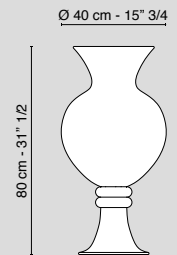

Vaso Ares
Vase Ares

5001606.95

bianco/white

VG colours