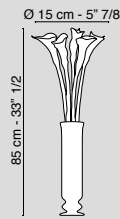

1141378.95

Eternity Vaso Phaleno Cascade
Vase Phaleno Cascade in Set Arrangement

1140969.95

Eternity Vaso Palma Phalenopsis
Vase Palma Phalenopsis in Set Arrangement

1140781.95

Eternity Vaso Elegant Calla Small
Vase Elegant Calla Small in Set Arrangement
 1141178.95