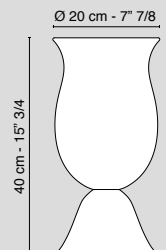

bianco/white
VG colours *

bianco/white
VG colours *