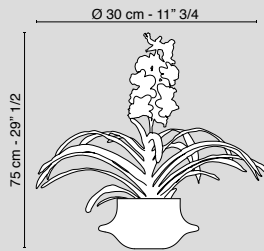

- bianco/white 
- VG colours *

Composizione Sayonara
Set Arrangement Sayonara

1141161.95

bianco/white 

VG colours *

* su richiesta
on request

Eternity Bowl Vanda
Bowl Vanda in Set Arrangement
 1141013.95

Eternity Vaso Palma Trop Vanda
Vase Trop Palm Vanda in Set Arrangement
 1141382.95