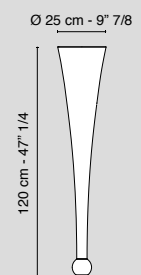

5001383.00

5001383.95

bianco/white
VG colours *

5001031.00

5001031.95

bianco/white
VG colours *