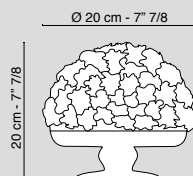

Composizione Alzata Roselline Mix
Stand Small Roses Mix in Set Arrangement
1141369.61