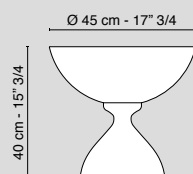

Coppa Alice
Bowl Alice
5001321.95

bianco/white
VG colours *