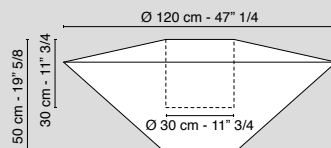

7522407.00

- spazzolato brushed
- cromo lucido polished chrome *
- customized RAL *