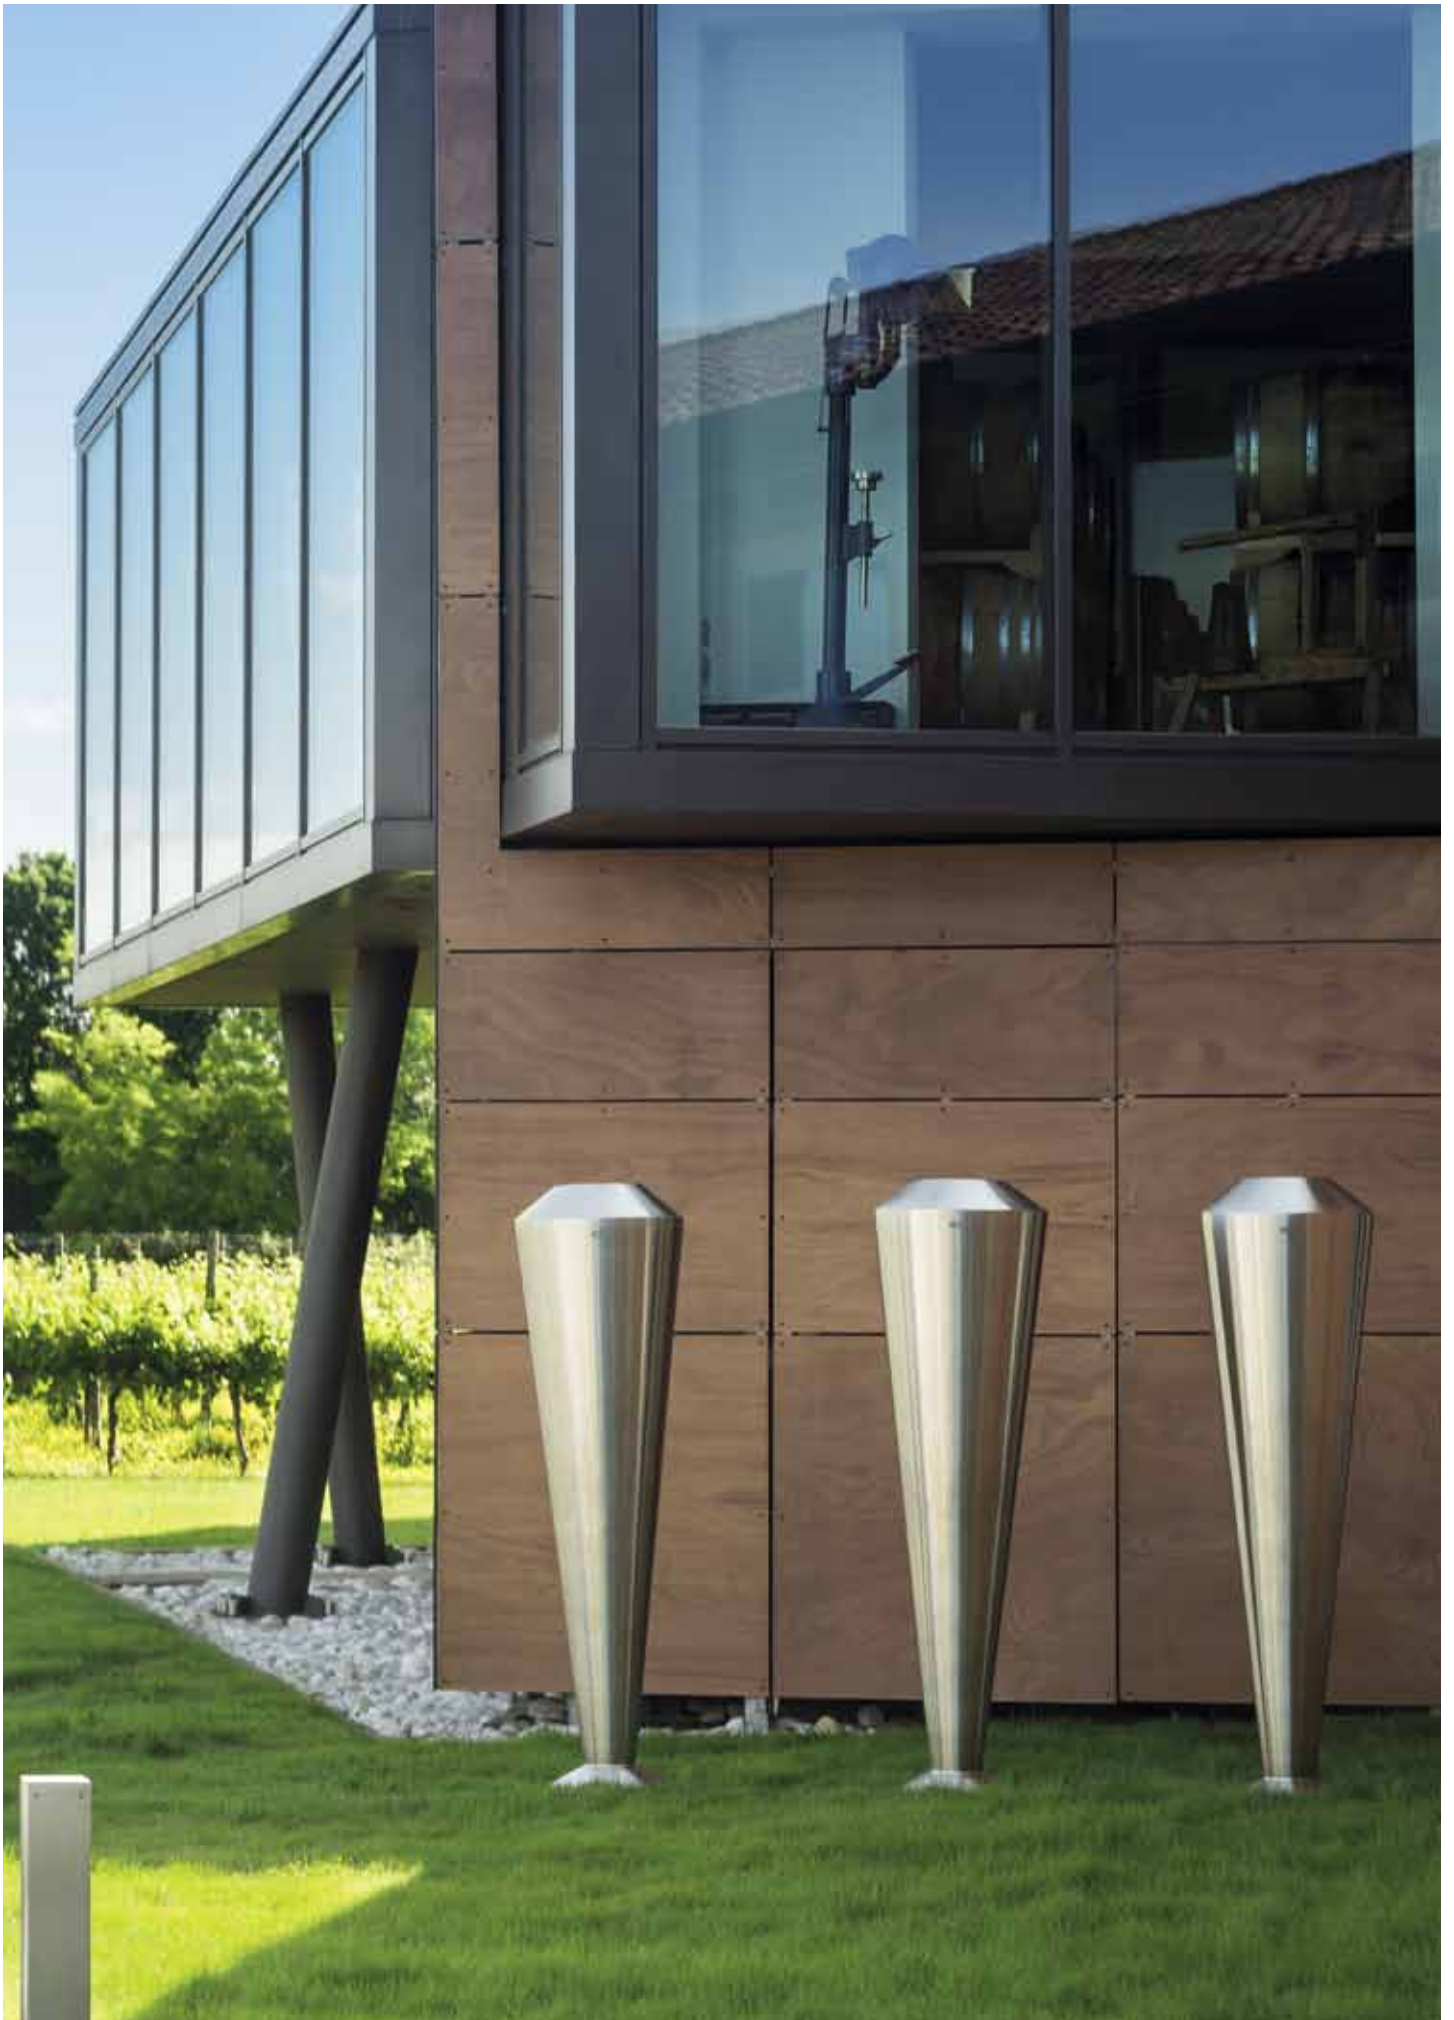

Vaso Obelisk-Steel
Vase Obelisk-Steel

7522409.00

- spazzolato brushed 
- cromo lucido polished chrome  *
- customized RAL  *

Vaso Obelisk-Steel
Vase Obelisk-Steel

7522408.00

- spazzolato brushed 
- cromo lucido polished chrome  *
- customized RAL  *