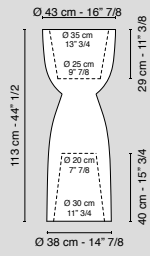

Arena
7521434