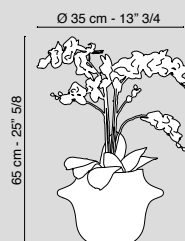

Eternity Light Atollo 3 Phalenopsis Plant Big
Set Arrangement Light Atollo 3 Phalenopsis Plant-Big
1141375.95