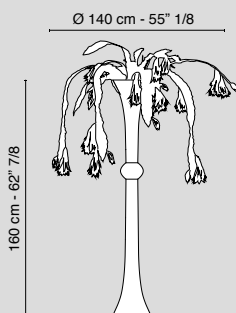

- bianco/white
- VG colours *