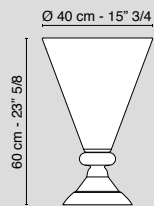

Vaso Ann
Vase Ann

5001116.95

bianco/white

VG colours