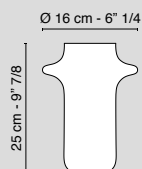

Vaso Atollo
Vase Atollo
5001472.95

bianco/white
VG colours