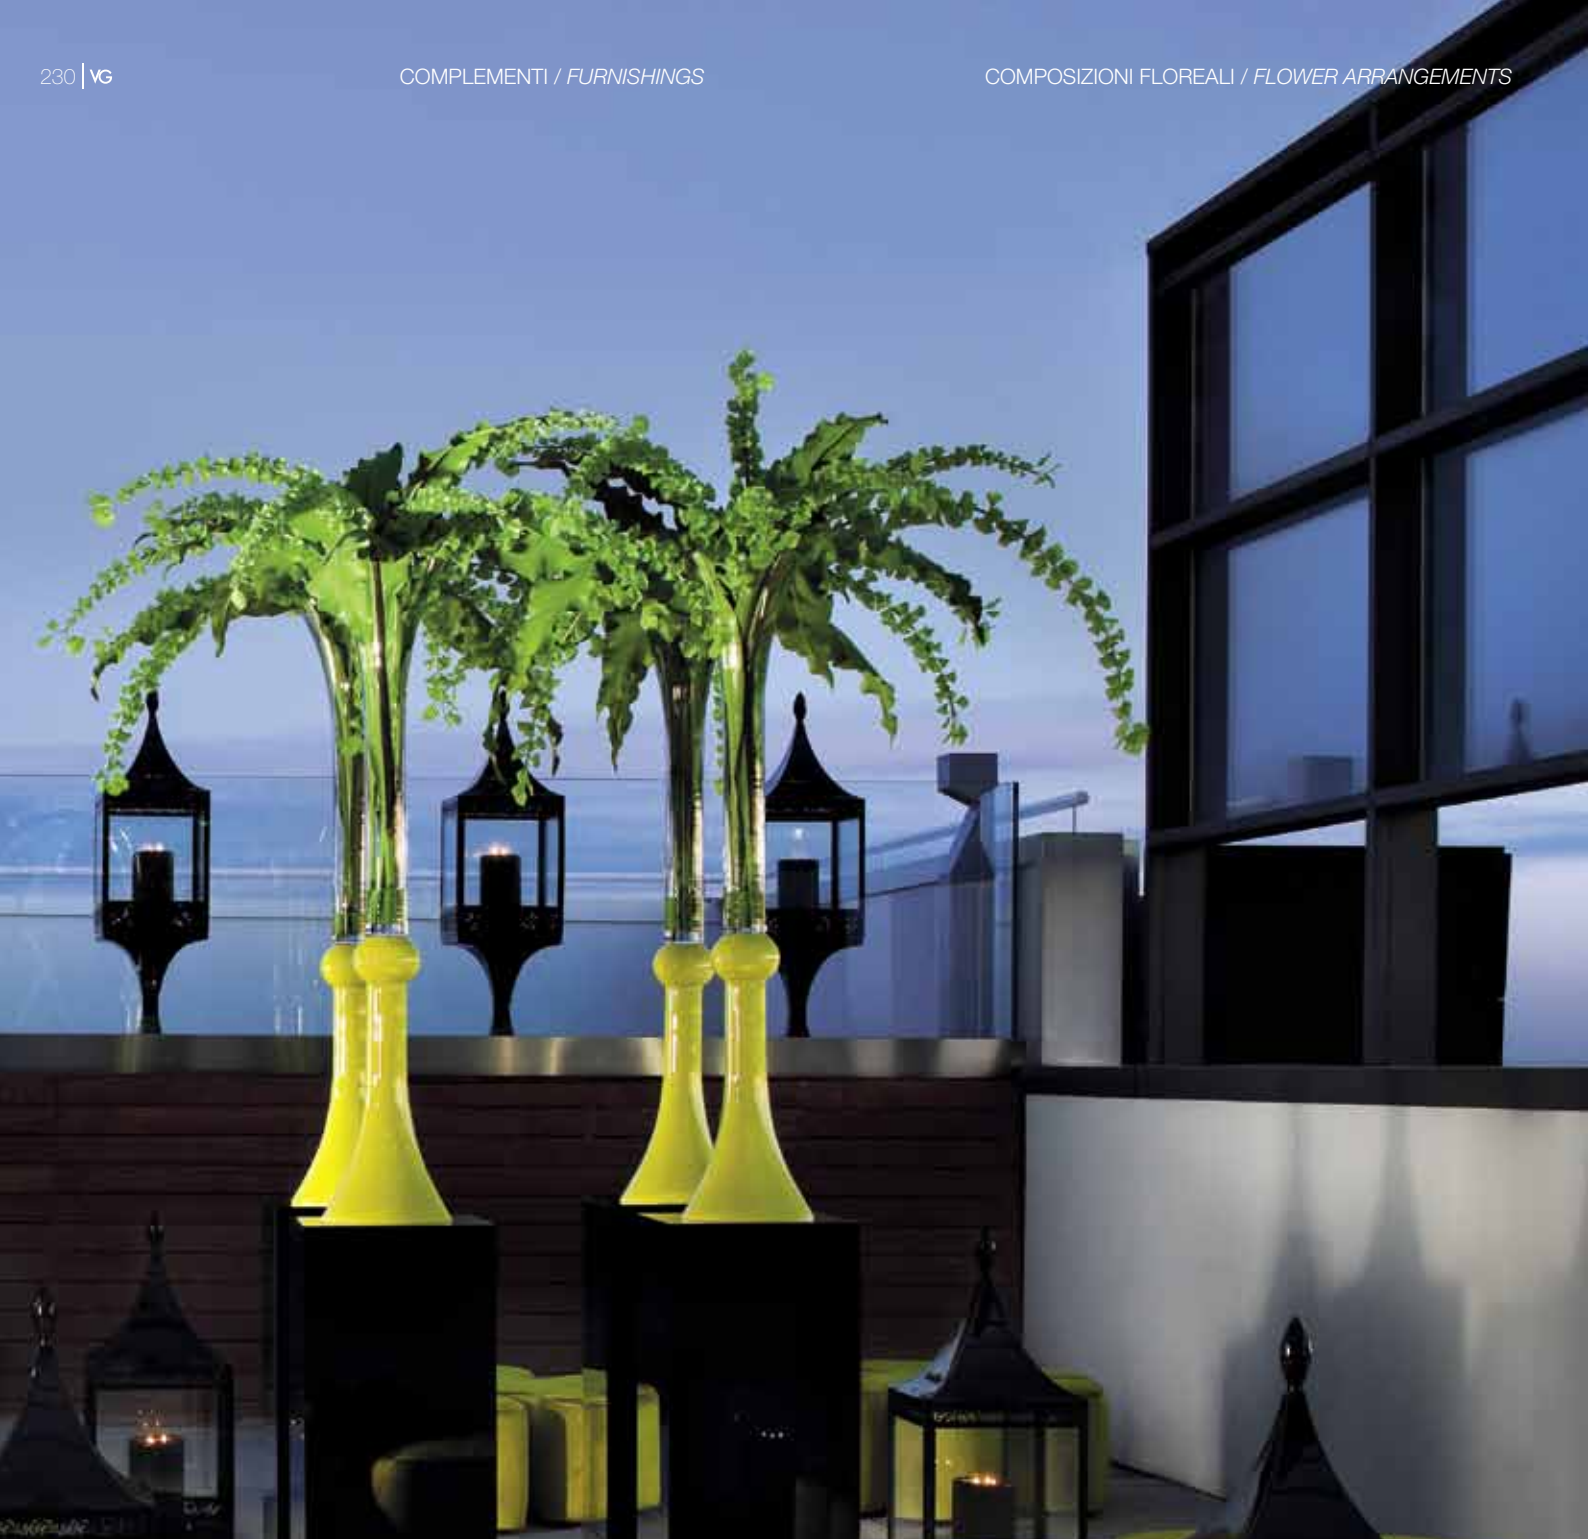

Eternity Vaso Anita
Vase Anita in Set Arrangement
1141159.95

bianco/white

VG colours