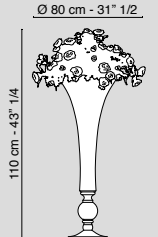

bianco/white 
VG colours *

* su richiesta
on request

Eternity Vaso Sibilla
Vase Sibilla in Set Arrangement
1141488.95

Eternity Coppa Peonia
Bowl Peony in Set Arrangement
1141338.95

Composizione Camilla Roses
Set Arrangement Camilla Roses
1141434.96