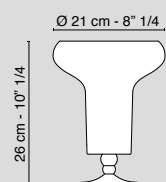

bianco/white

VG colours *