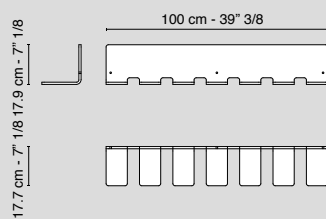

Ø 42 cm - 16" 1/2

70 cm - 27" 1/2

Accessori - Accessories

* su richiesta
on request

RACKS

Rastrelliera x 6

Wine Rack x 6

7522482.00