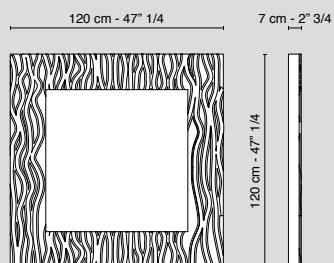

Specchio St. Martin

Mirror St. Martin

---

bianco / white 7521761.95

---

nero / black 7521761.96