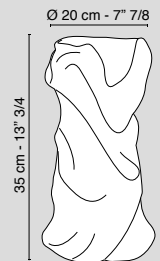

Bowl Dynamic
Bowl Dynamic
bianco argento / *white silver*
5001701.95