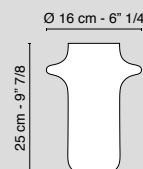

bianco/white
VG colours

bianco/white
VG colours