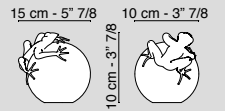

Sfera con rana
Sphere with frog
verde mela / apple-green
5001468.15