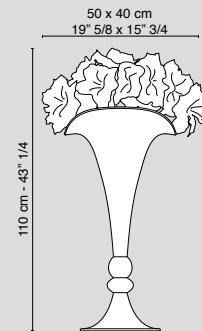

Eternity Vaso Capri
Vase Capri in Set Arrangement

1141490.95

bianco/white

VG colours