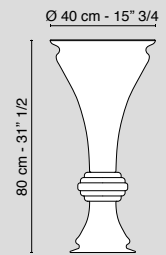

Vaso Serena
Vase Serena

5001564.95

bianco/white

VG colours *