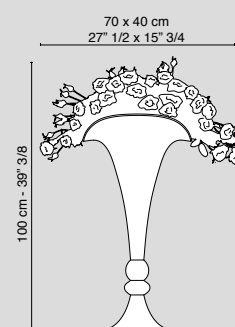

1141182.95

bianco/white

VG colours

1141490.95

bianco/white

VG colours

1141163.95

bianco/white

VG colours