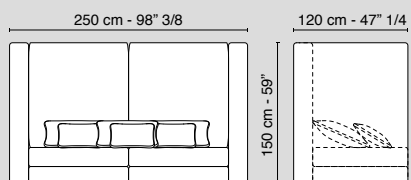

NEW ROTONDO

Divano New Rotondo

Sofa New Rotondo

7540080.00