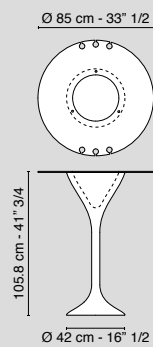

Tavolino Cocktail Time Rusty Big uso esterno
Table Cocktail Time Rusty Big outdoor use
7522534

Accessori - Accessories