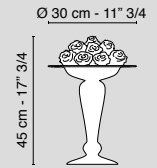

Composizione Alzata Molucella
Stand Molucella in Set Arrangement
1141368.60