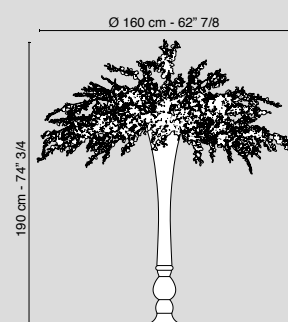

- bianco/white 
- VG colours *

Composizione Sayonara
Set Arrangement Sayonara

1141161.95

bianco/white 

VG colours *

* su richiesta
on request

Eternity Bowl Vanda
Bowl Vanda in Set Arrangement
 1141013.95

Eternity Vaso Palma Trop Vanda
Vase Trop Palm Vanda in Set Arrangement
 1141382.95