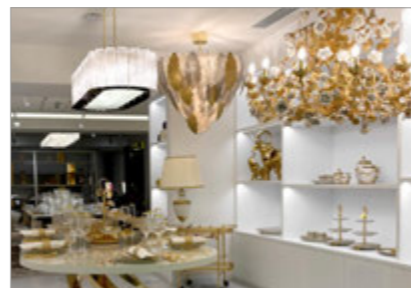

ALMATY
SHOP IN SHOP

Samal-2, 54
050002, Almaty