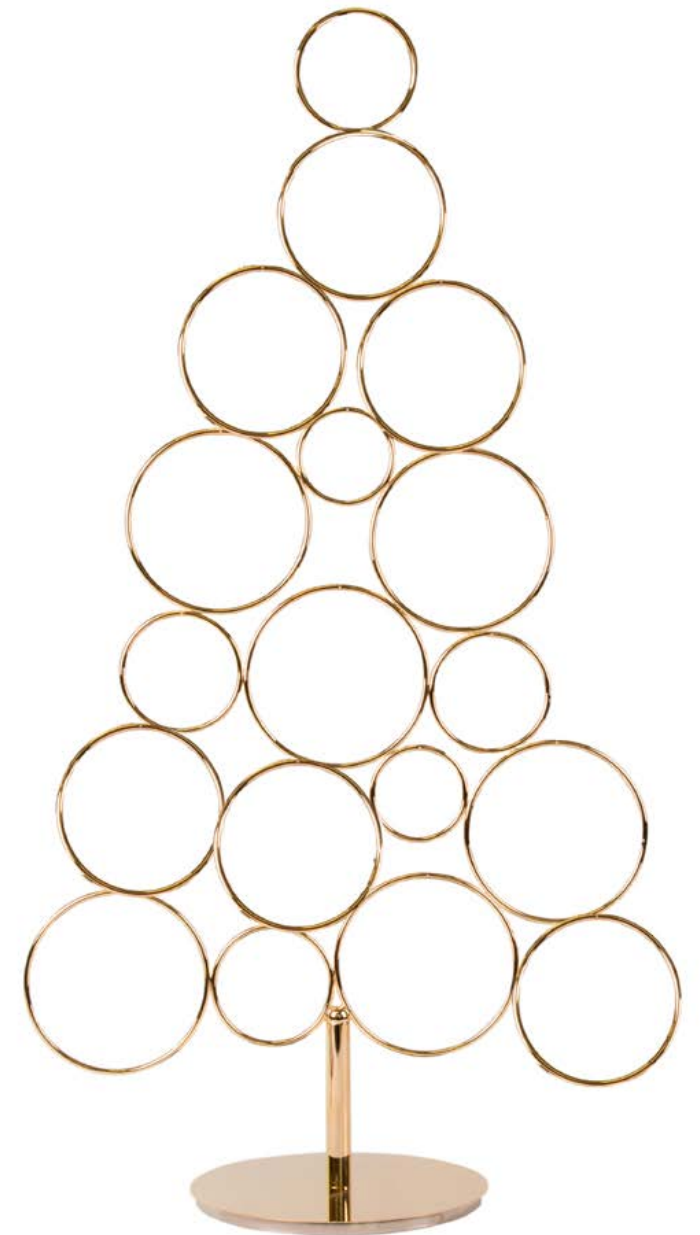

0004011.101
Imperial Bauble
cm. 10 h x 9 ø

0004010.101

0004011.101

0004012.101

0007665.101

0007666.101

Deco Christmas Tree

4007051.576
Deco Christmas Tree
cm. 95 h x 53 l x 30 w

You can personalize your
Deco Christmas Tree
(Baubles Included)

4007051.500
Deco Christmas Tree
cm. 95 h x 53 l x 30 w

You can personalize your
Deco Christmas Tree
(Baubles Included)

4007050.604
Only Deco Christmas Tree
cm. 95 h x 53 l x 30 w
(Baubles not included)