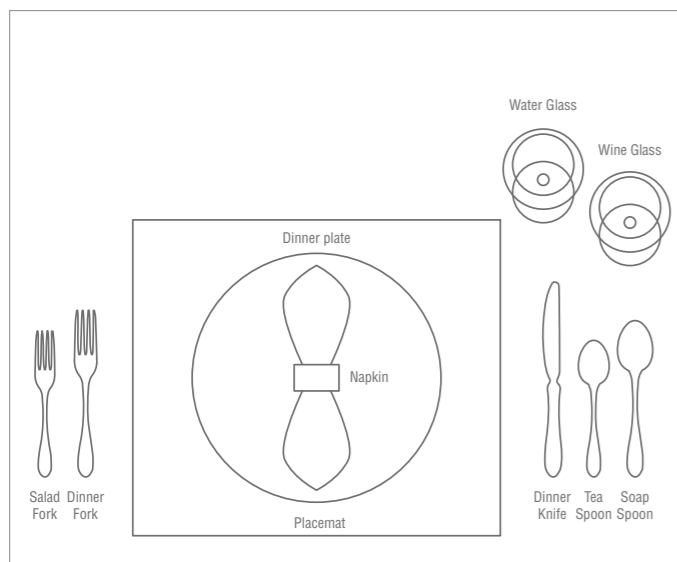

TABLESCAPING

Table setting, or tablescap, is an activity that involves setting dining tables sometimes elaborately in artistic, decorative, or themed ways for social events and in a variety of categories for competitions and exhibitions.

HANDLING & CARE

Villari porcelain dinnerware is practical and ideal for everyday use, because it is dishwasher-safe, oven-safe and microwave-safe unless it is decorated with a precious metal such as gold and platinum.

DISHWASHER-SAFE

Villari dinnerware without precious metals (gold or platinum) is dishwasher-safe. For dinnerware decorated with a precious metal using a soft sponge and regular dishwashing liquid, we recommend to hand-wash it using a soft sponge and regular dishwashing liquid. However, never use an abrasive sponge, which might scratch or damage the surface of the decoration, especially gold or platinum. If time to time, you wash your dinnerware in the dishwasher we recommend that you choose a low-temperature program and a liquid detergent in the right proportions. After cleaning, we recommend that you wipe off your porcelain service with a soft cloth to preserve its shine.

CONVENTIONAL OVEN

Our dinnerware can easily withstand the maximum temperature of a conventional oven (300°C). However, be careful with thermal shock. Our products should not be subjected to pronounced temperature differences. For instance, never take a serving dish out of the refrigerator and put it directly into a hot oven (or vice-versa).

FLATWARE