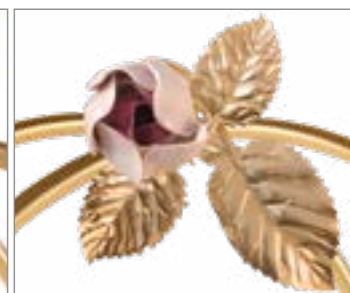

0008040.605
Arabic Coffee Cup, 5 cl
cm. 6 h x 5 ø

4008054.602
2 Tier Pastry Stand
cm. 38 h x 30 l x 20 w

decoration variants

RAMADAN

CAMELLIA

HIBISCUS

PEONY

4008064.602
Extravaganza
Large Pastry Stand
cm. 62 h x 42 ø