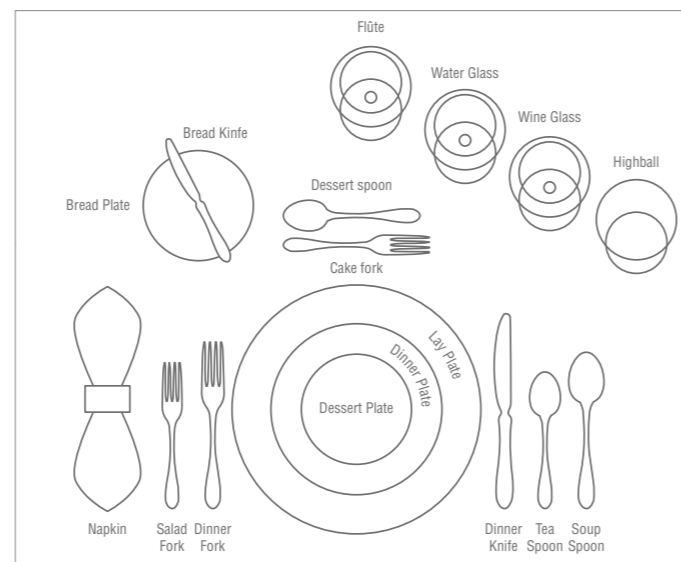

FORMAL

For safety reasons and in compliance with international standards, we reserve the right to modify our products without prior notice. Per ragioni di sicurezza e nel rispetto delle normative internazionali, ci riserviamo il diritto di apportare modifiche al prodotto senza preavviso.