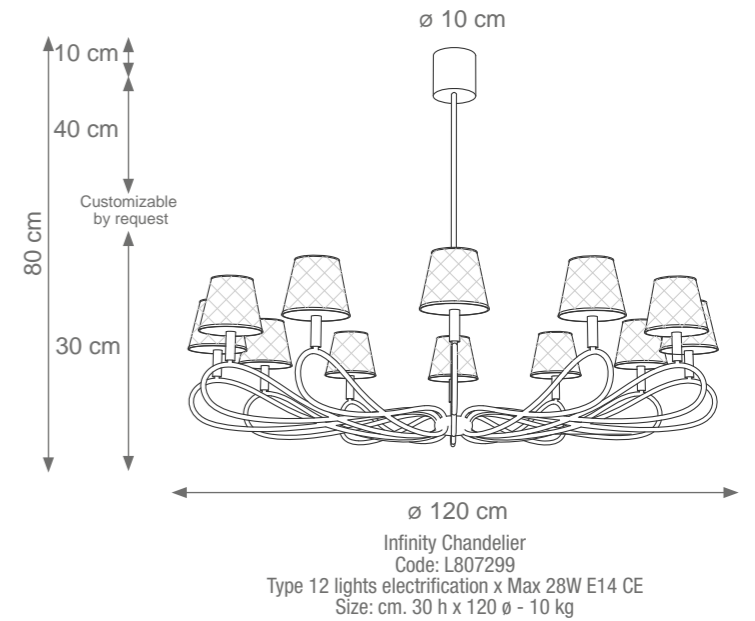

Infinity Chandelier
Code: L807540
Type 8 lights electrification x Max 28W E14 CE
Size: cm. 30 h x 85 ø - 6 kg

Infinity Chandelier
Code: L807299
Type 12 lights electrification x Max 28W E14 CE
Size: cm. 30 h x 120 ø - 10 kg