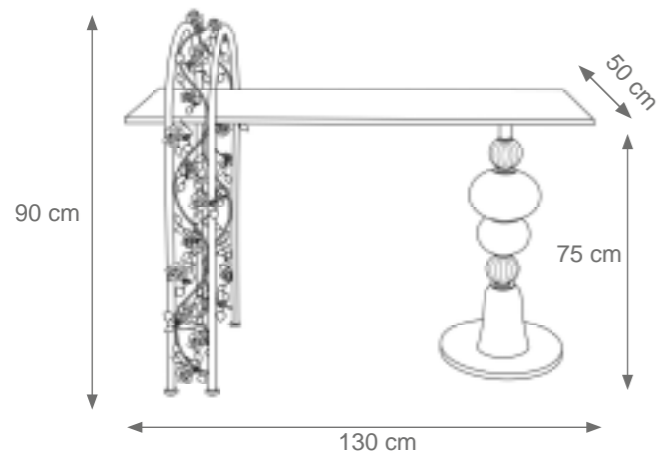

Available Standard Sizes
cm. 120 x 300 - Code: 9005337
cm. 120 x 250 - Code: 9005335
cm. 100 x 200 - Code: 9005328

Code: 9005333
Size: cm. ø 80

Code: 9005332
Size: cm. ø 60

Code: 9005331
Size: cm. ø 50

ALICE

CONSOLE

Collection Materials: Brass Structure, Marble top

Large Deco Console
Code: A807391
Size: cm. 80 h x 150 l x 50 w

Small Deco Console
Code: A806003
Size: cm. 70 h x 128 l x 50 w

Venusia Console
Code: C807501
Size: cm. 86 h x 142 l x 46 w