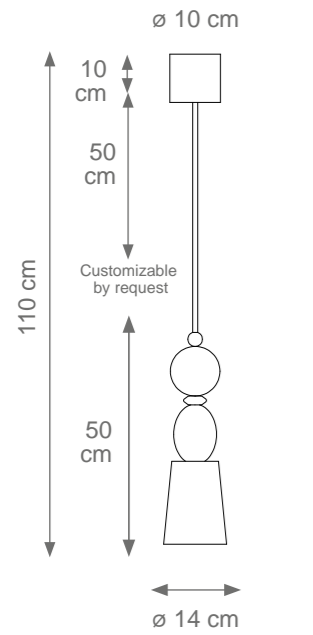

Collection Materials: Brass Structure, Porcelain and Murano glass

Height customizable by request

To be customized

Ava Pendant Light
Code: C807343
Type 1 light electrification x
Max 28W E14 CE
Size: cm. 50 h x 14 ø - 3 kg