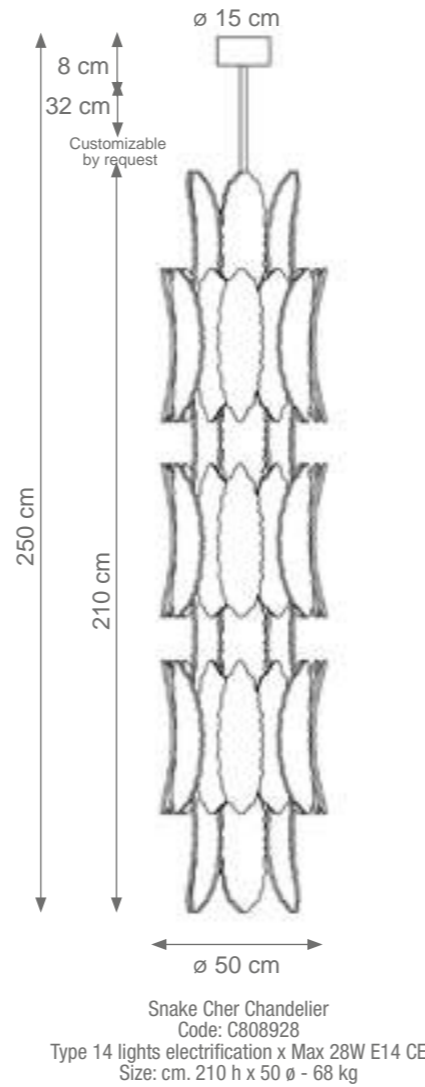

Large Kelly Wall Light
Code C808583
Type 4 lights electrification x Max 28W E14 CE
Size: cm. 56 h x 50 l x 20 w - 8 kg

Collection Materials: Brass Structure, Porcelain, Murano Glass

Height customizable by request