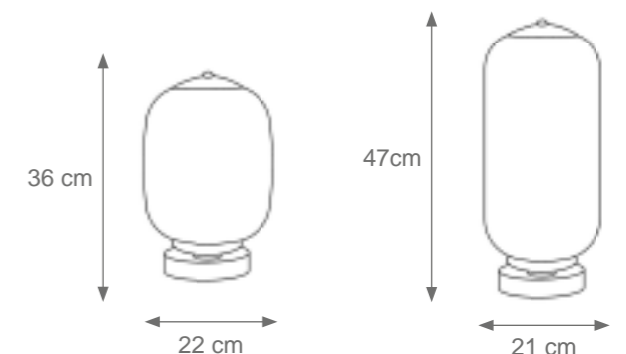

Soho Table Lamp
Code: C807067
Type 1 light electrification x
Max 53W E27 CE
Size: cm. 36 h x 22 ø - 3 kg

Manhattan Table Lamp
Code: C807066
Type 1 light electrification x
Max 53W E27 CE
Size: cm. 47 h x 21 ø w - 3,5 kg