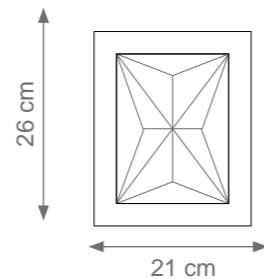

Rendez-Vous Wall Light
Code C808926
Type 2 lights electrification x Max 28 W G9 CE
Size: cm. 26 h x 39 l x 17 w - 3 kg

DIAMOND

Collection Materials: Brass Structure, Porcelain, Murano Glass
Height customizable by request