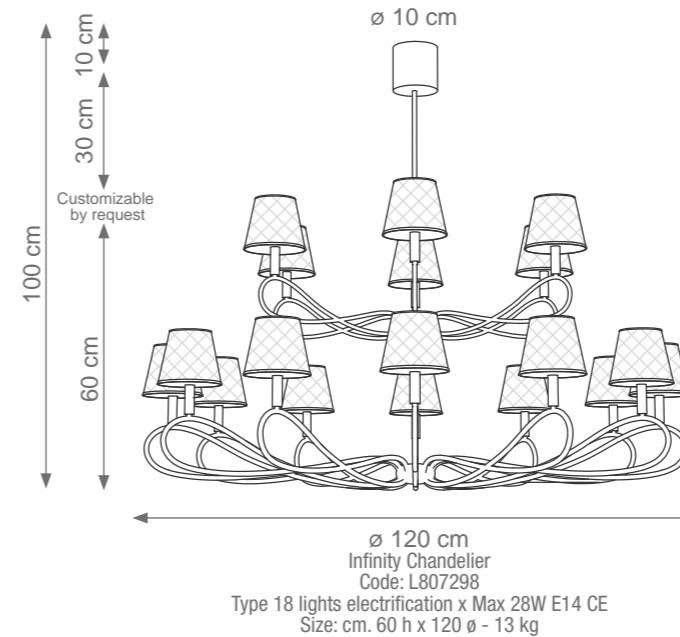

Infinity Chandelier
Code: L807298
Type 18 lights electrification x Max 28W E14 CE
Size: cm. 60 h x 120 ø - 13 kg