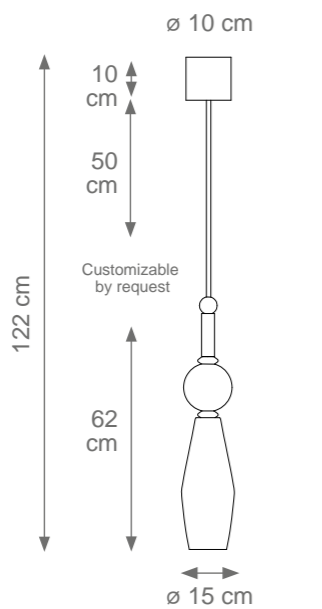

Lola Pendant Light
Code: C707340
Type 1 light electrification
x Max 28W E14 CE
Size: cm. 62 h x 15 ø - 3 kg