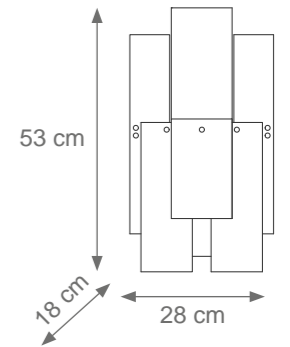

The Wall Wall Light
Code C807278
Type 2 lights electrification x Max 28W E14 CE
Size: cm. 53 h x 28 l x 18 w - 7 kg