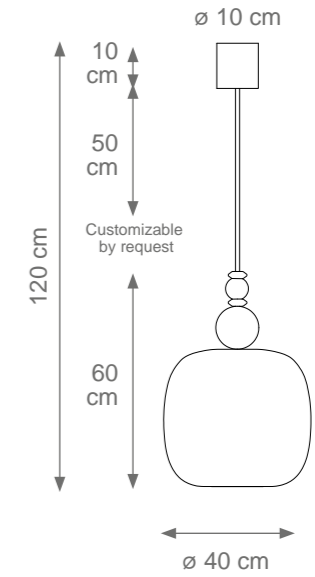

Jane Large Pendant Light
Code: C807352
Type 1 light electrification x Max 28W E14 CE
Size: cm. 60 h x 40 ø - 6 kg