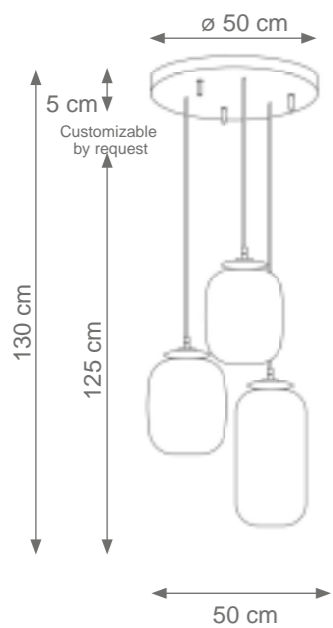

Chelsea Chandelier
Code: C808026
Type 3 lights electrification x
Max 28W E14 CE
Size: cm. 130 h x 50 ø - 16 kg