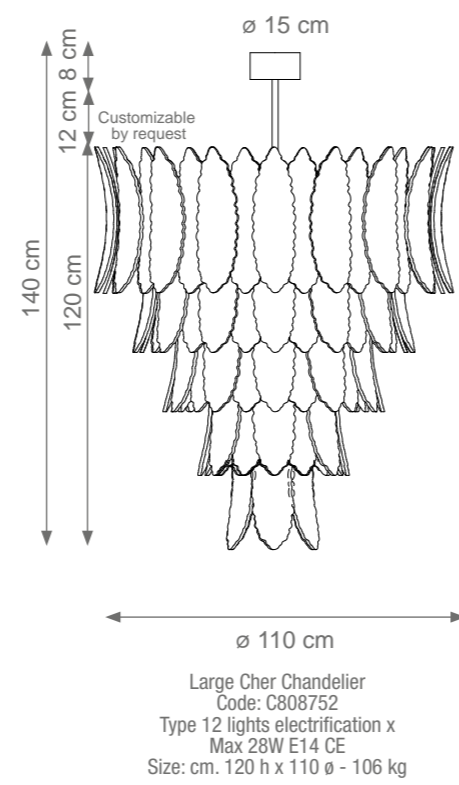

Large Kelly Wall Light
Code C808583
Type 4 lights electrification x Max 28W E14 CE
Size: cm. 56 h x 50 l x 20 w - 8 kg

Collection Materials: Brass Structure, Porcelain, Murano Glass

Height customizable by request