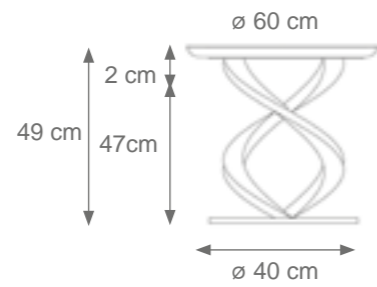

Woman Coffee Table
Code: M807471
Size: cm. 49 h x 60 ø
Only Base Code: M807463
Woman Oval Coffee Table
Code: M807943
Size: cm. 49 h x 120 l x 65 w