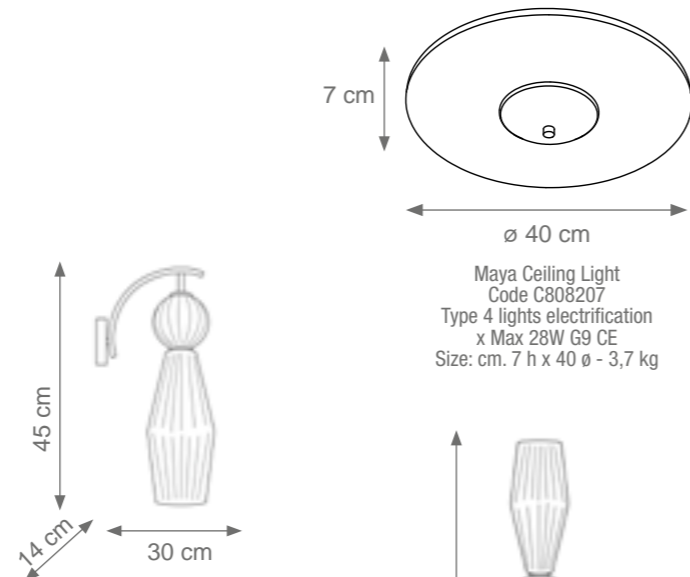

Angelica Wall Light
Code: C808269
Type 1 light electrification
x Max 28W E14 CE
Size: cm. 45 h x 25 l x 14 w - 2 kg