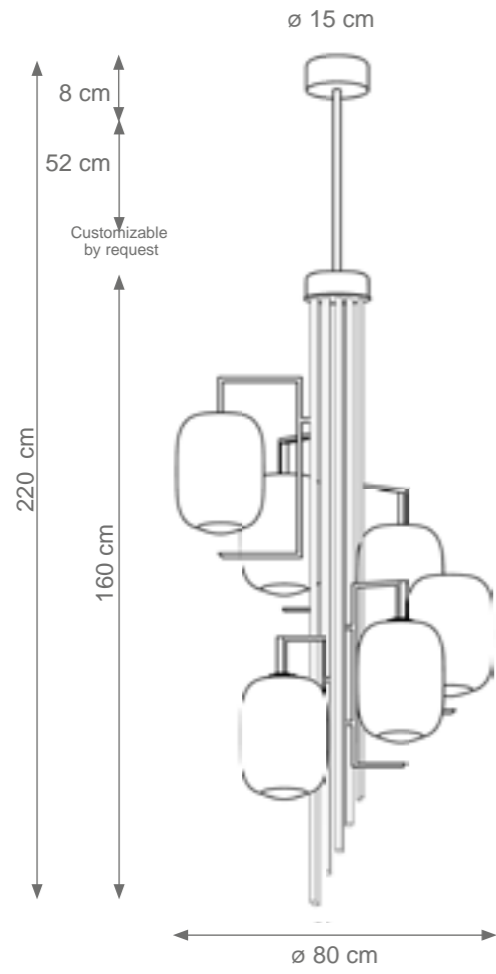

ROMA

Collection Materials: Brass Structure, Murano Glass
Height customizable by request

Roma Chandelier
Code: C807903
Type 6 lights electrification x Max 28W E14 CE
Size: cm. 160 h x 80 l x 80 w - 25 kg