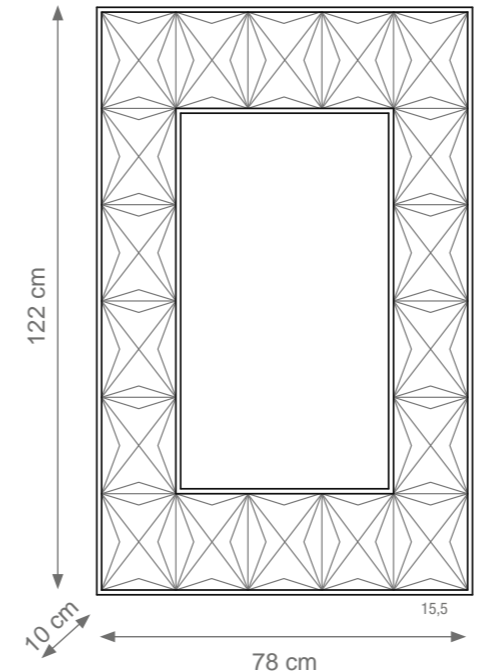

MIRROR

Collection Materials: Brass Structure. Inox, Murano Glass

Diamond Mirror
Code C807999
Size: cm. 122 h x 78 l x 10 w