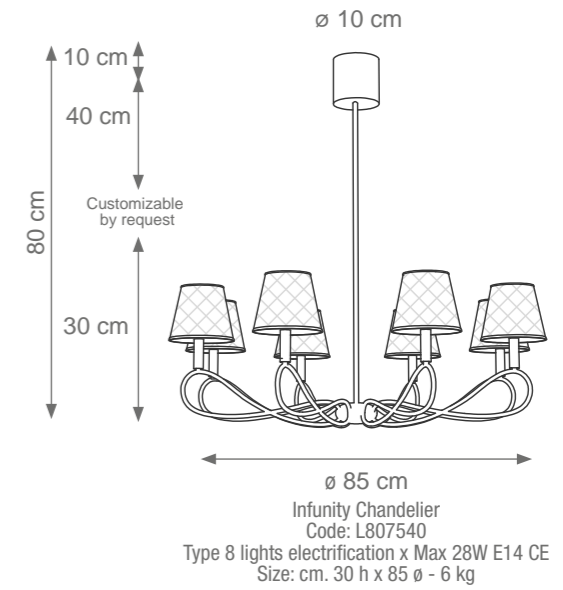

DANDELION

Collection Materials: Brass Structure, Porcelain, Murano Glass
Height customizable by request

INFINITY

Collection Materials: Brass Structure, Porcelain
Height customizable by request