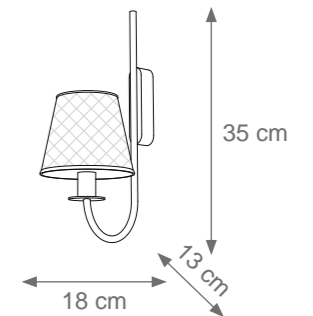

Infinity Applique
Code: L807554
Type 1 light electrification x Max 28W E14 CE
Size: cm. 35 h x 18 l x 13 w - 1 kg