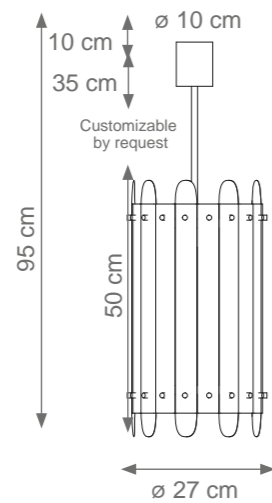

Large Blush Chandelier
Code: C807335
Type 4 lights electrification x Max 28W E14 CE
Size: cm. 50 h x 27 ø - 15 kg