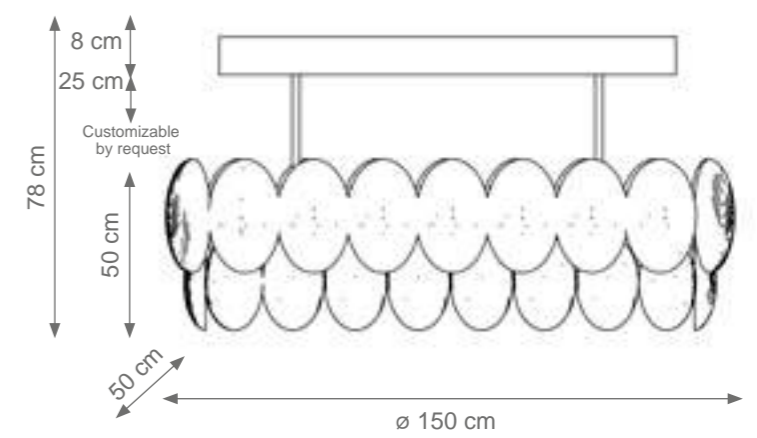

Cabochon Oval Chandelier
Code: 4009149
Type 36 lights electrification x Max 28W G9 CE
Size: cm. 50 h x 150 l x 50 w - 50 kg