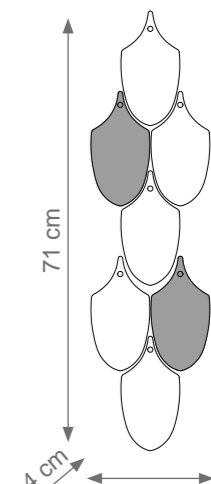

Peacock Wall Light (9 feathers)
Code: I807832
Type 2 electrification LED Light
Size: cm. 112 h x 30 l x 4 w - 4 kg