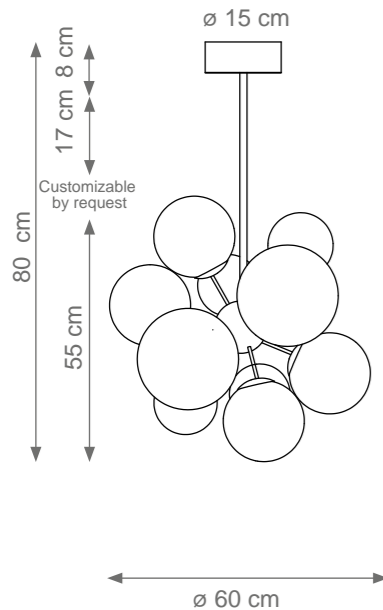

Small Lady V Chandelier
Code: C807840
Type 12 lights electrification x Max 28W E14 CE
Size: cm. 55 h x 60 ø - 16 Kg