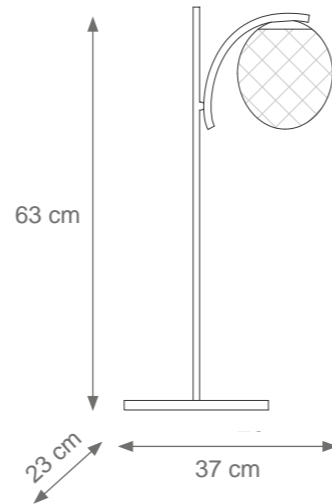

Miami Table Lamp
Code: C807268
Type 1 light electrification x Max 28W E14 CE
Size: cm. 63 h x 37 l x 23 w - 1,5 kg