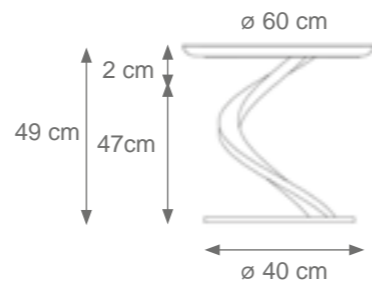

Wave Coffee Table
Code: M807522
Size: cm. 49 h x 60 ø
Only Base Code: M807524