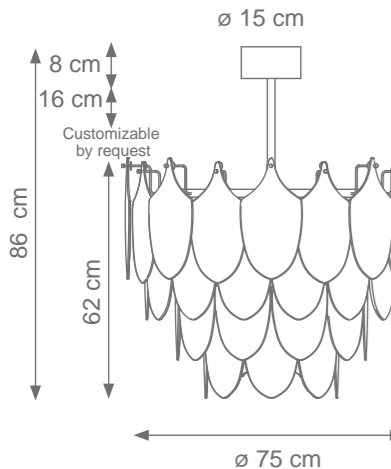

Small Short Peacock Chandelier (4 levels, 48 feathers)
Code: C807561
Type 9 lights electrification x Max 28W E14 CE
Size: cm. 62 h x 75 ø - 45 kg