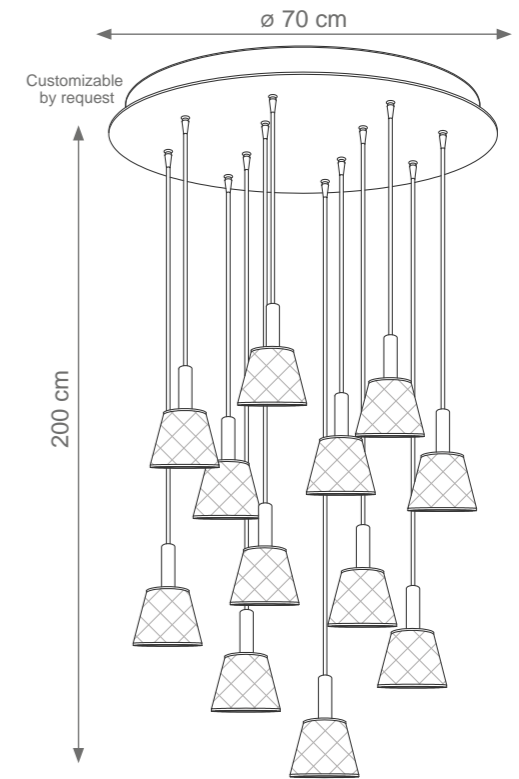

Black Tie Large Pendant Light
Code: 0007534
Type 12 electrification Led Lights
Size: cm. max 200 h x 70 ø - 20 kg