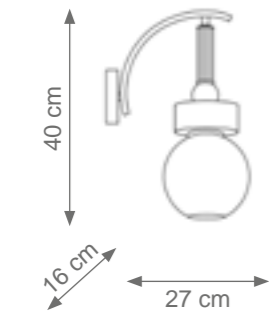

LOLITE

Collection Materials: Brass Structure, Porcelain and Murano glass

Etienne Wall Light
Code: C808267
Type 1 light electrification x Max 28W E14 CE
Size: cm. 40 h x 27 l x 16 w - 2 kg