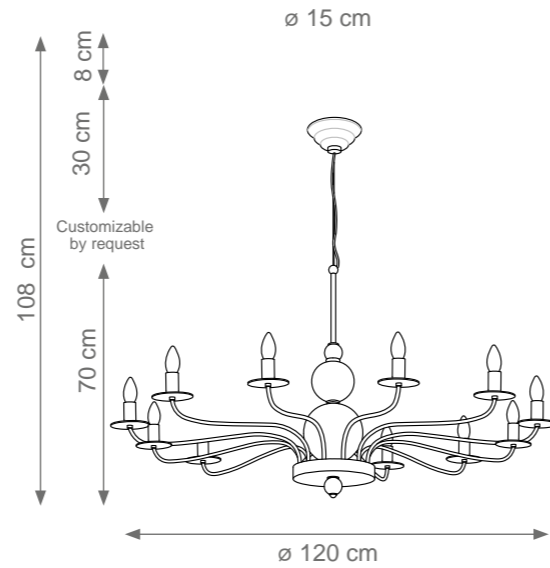

Lady V Chandelier
Code: B808126
Type 8 lights electrification x Max 28W E14 CE
Size: cm. 60 h x 80 ø - 5 Kg

Greta Chandelier
Code: B808279
Type 12 lights electrification x Max 28W E14 CE
Size: cm. 70 h x 120 ø - 7,5 Kg