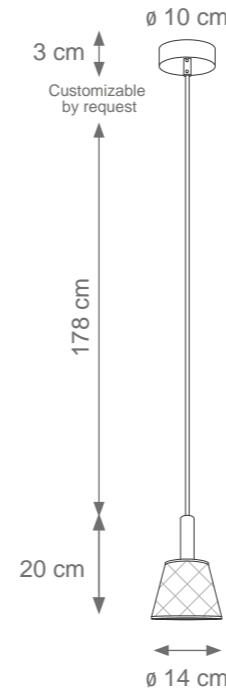

BLACK TIE

Collection Materials: Porcelain, Brass Structure
Height customizable by request

Black Tie Pendant Light
Code: 0007533
Type 1 electrification Led Light
Size: cm. 20 h x 14 ø - 1 kg