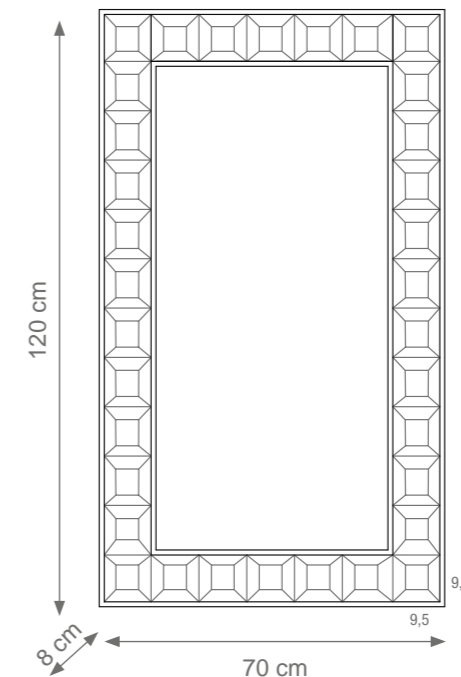

Small Adamant Mirror
Code C808181
Size: cm. 70 h x 50 l x 8 w

Medium Adamant Mirror
Code C807935
Size: cm. 120 h x 70 l x 8 w

Large Adamant Mirror
Code C807934
Size: cm. 140 h x 70 l x 8 w

TABLES

ECLYPSE

Collection Materials: Inox Steel 304 Structure