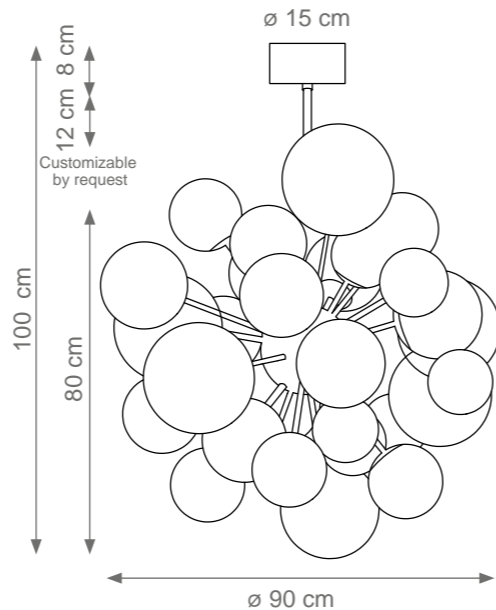

Medium Lady V Chandelier
Code: C807850
Type 24 lights electrification x Max 28W E14 CE
Size: cm. 75 h x 80 ø - 20 Kg

Lady V Chandelier
Code: C807905
Type 32 lights electrification x Max 28W E14 CE
Size: cm. 80 h x 90 ø - 26 Kg