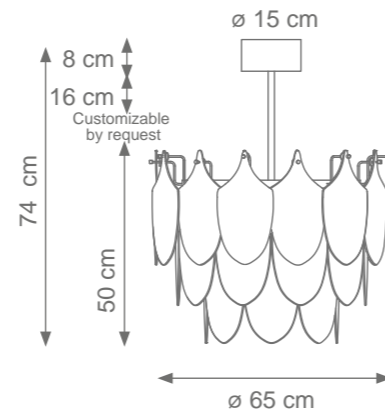

Mini Short Peacock Chandelier (3 levels, 32 feathers)
Code: C807821
Type 9 lights electrification x Max 28W E14 CE
Size: cm. 50 h x 65 ø - 30 kg