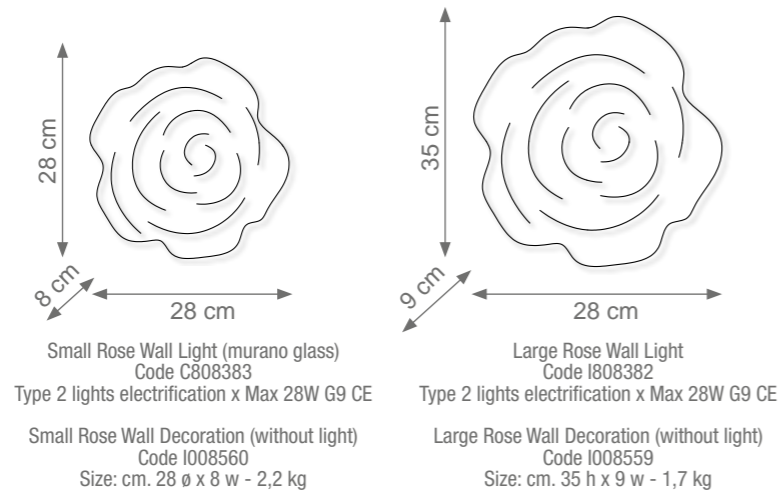

ROSE

Collection Materials: Brass Structure, Porcelain, Murano Glass