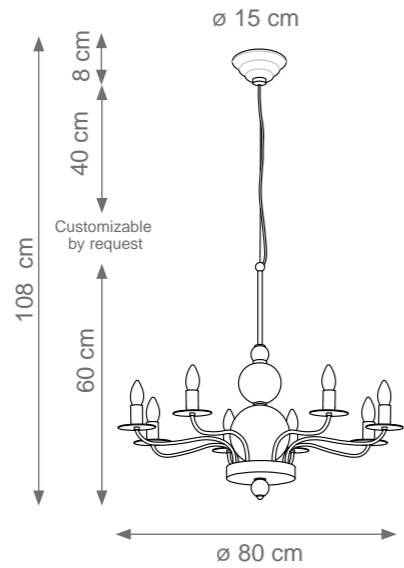

Lady V Chandelier
Code: B808126
Type 8 lights electrification x Max 28W E14 CE
Size: cm. 60 h x 80 ø - 5 Kg