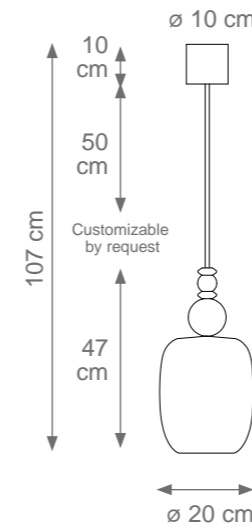

Twiggy Small Pendant Light
Code: C807354
Type 1 light electrification x Max 28W E14 CE
Size: cm. 47 h x 20 ø - 4 kg