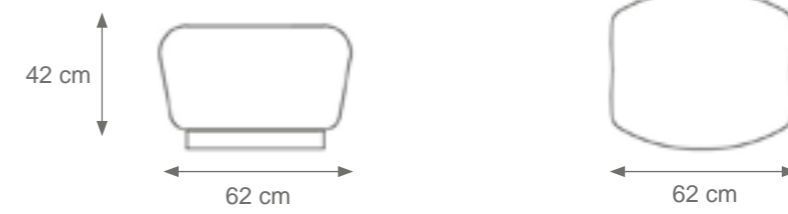

C807277.520

TECHNICAL DRAWINGS

FURNITURE

VILLARI

Decò Chair
Code: C807151
Size: cm. 80 h x 45 l x 45 w

Lady V Chair
Code: 0005325
Size: cm. 88 h x 50 l x 50 w

Amour Chair
Code: 0005325
Size: cm. 90 h x 53 l x 60 w