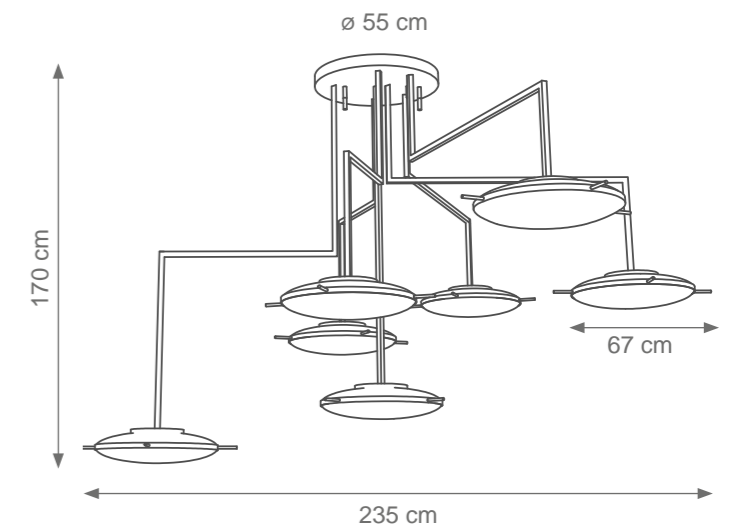

Collection Materials: Brass Structure, Murano Glass
Height customizable by request

King Venusia Chandelier
Code C807551
Type 56 lights electrification x Max 28W E14 CE
Size: cm. 170 h x 490 l - 264 kg

King Venusia Chandelier
bottom view