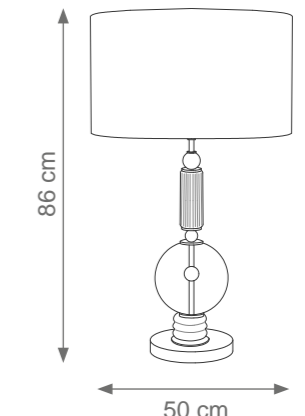

Atlante Table Lamp
Code: C808540
Type 1 light electrification x Max 53W E27 CE
Size: cm. 86 h x 50 ø - 3 kg