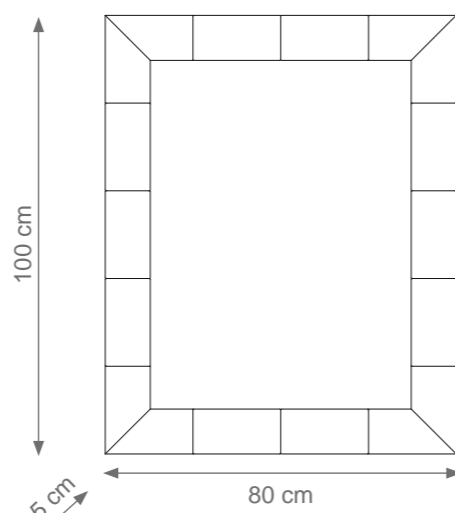

Portofino Mirror
Code 7004329
Type electrification LED Light
Size: cm. 100 h x 80 l x 5 w
Code 0004329
without LED

Reve Mirror
Code 7004330
Type electrification LED Light
Size: cm. 100 h x 80 l x 5 w
Code 0004330
without LED