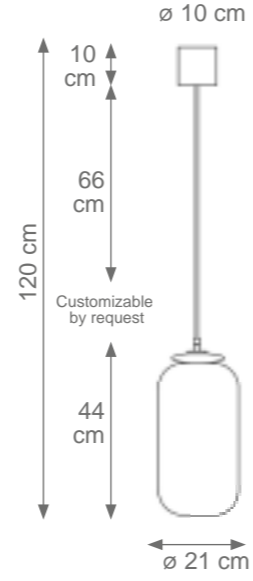

Manhattan Pendant Light
Code: C808030
Type 1 light electrification x
Max 28W E14 CE
Size: cm. 44 h x 21 ø - 3,5 kg