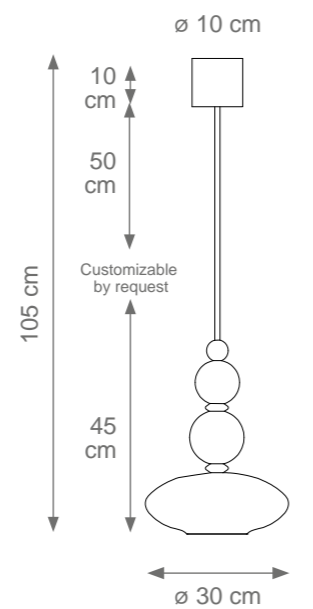

Rita Pendant Light
Code: C807345
Type 1 light electrification
x Max 28W E14 CE
Size: cm. 45 h x 30 ø - 3 kg