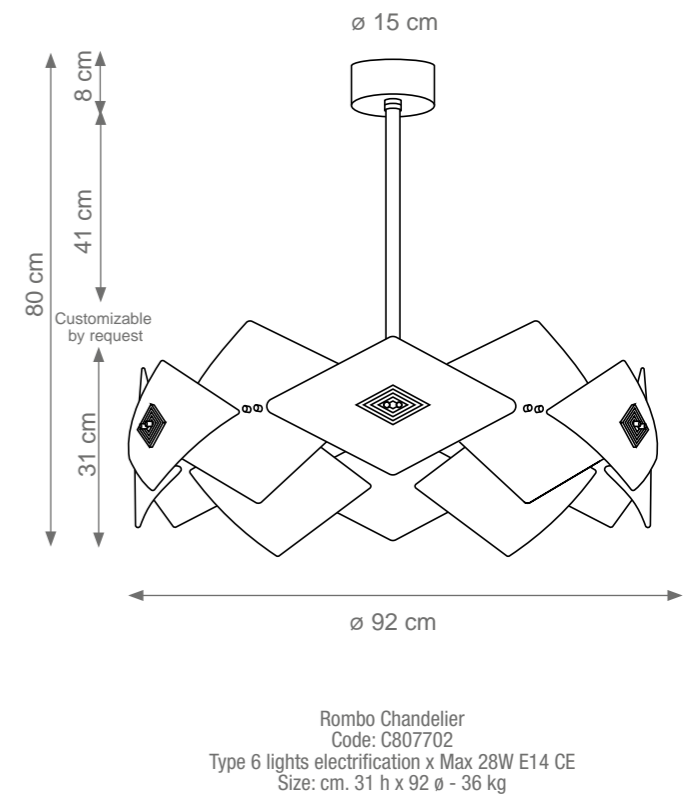

ROMBO

Collection Materials: Brass Structure, Porcelain, Murano Glass
Height customizable by request