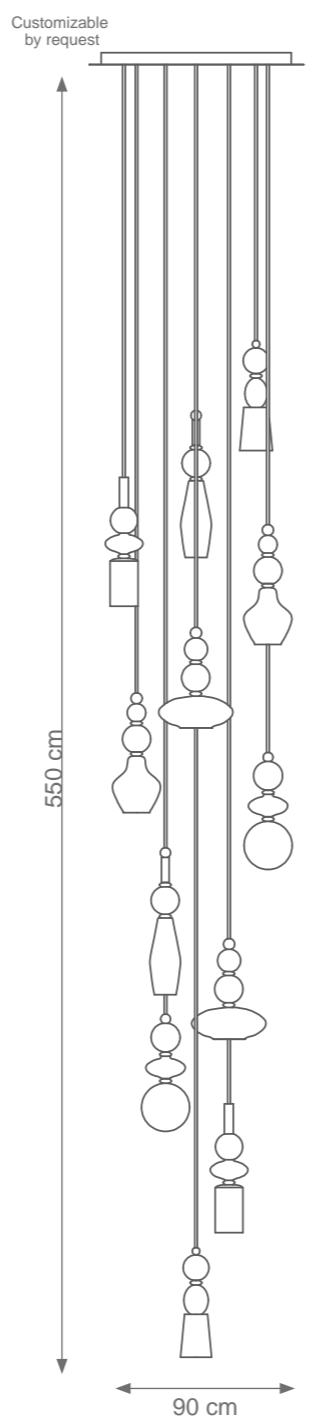

Grand Divas Chandelier
Code: C807804
Type 12 lights electrification
x Max 28W E14 CE
Size: cm. 550 h x 90 ø - 46 kg