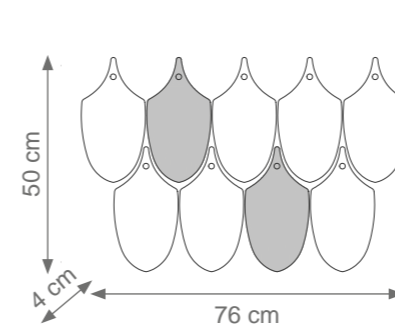

Peacock Wall Light (9 feathers)
Code: I807324
Type 1 electrification LED Light
Size: cm. 50 h x 76 l x 4 w - 8 kg