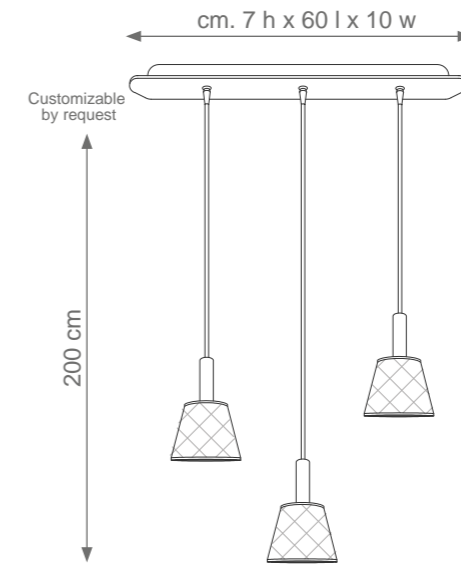

Black Tie Pendant Light
Code: 0007537
Type 3 electrification Led Lights
Size: cm. 200 h x 60 l x 14 w - 11 kg