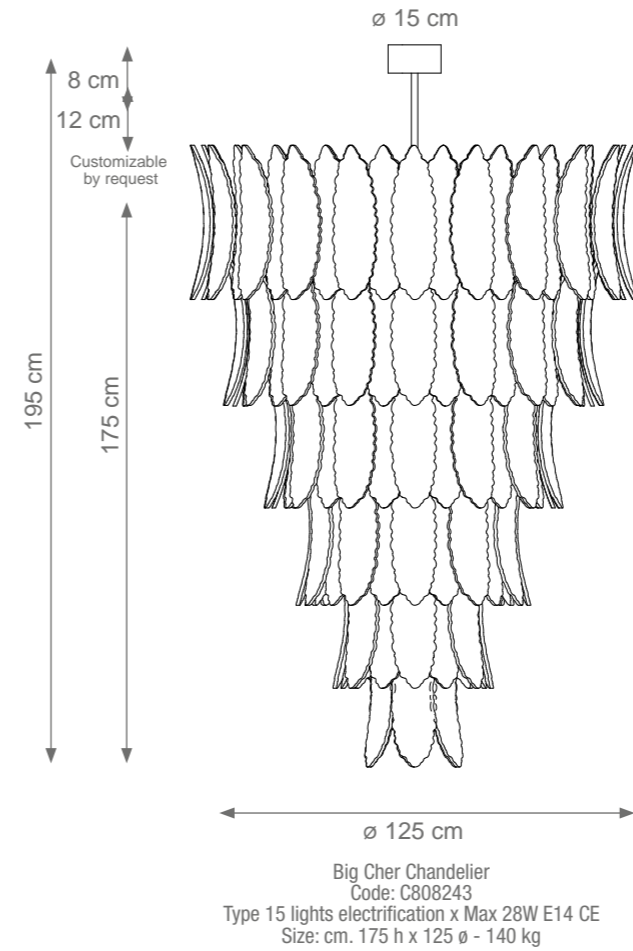

Large Kelly Wall Light
Code C808583
Type 4 lights electrification x Max 28W E14 CE
Size: cm. 56 h x 50 l x 20 w - 8 kg

Collection Materials: Brass Structure, Porcelain, Murano Glass

Height customizable by request