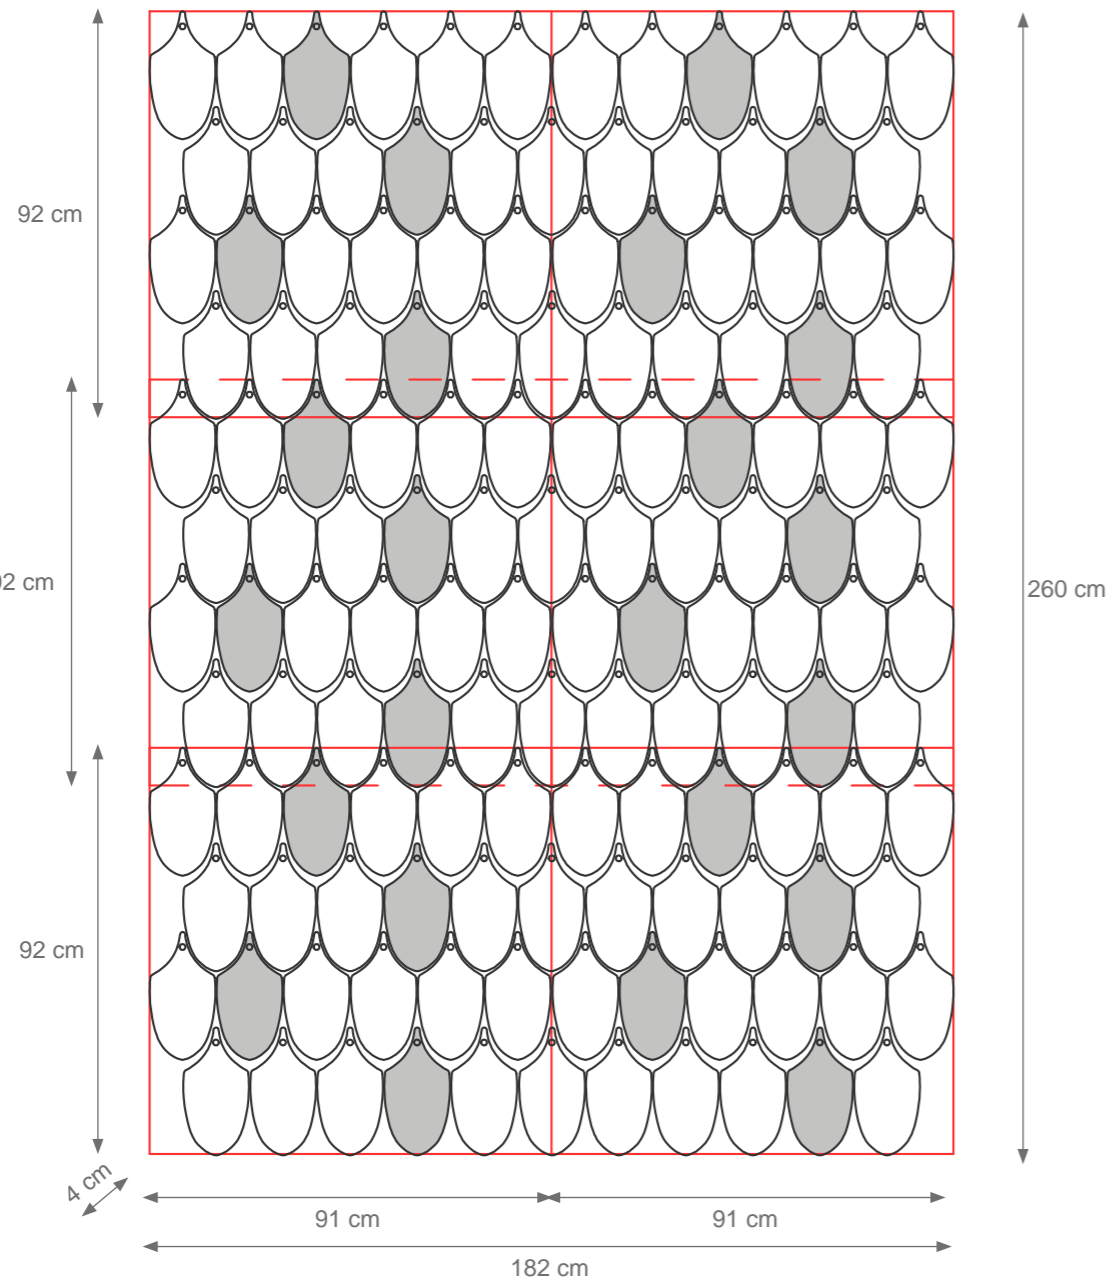

feather holder

Peacock Porcelain Feather
 Code 0007275
 Size: cm. 29 h x 15 l x 3 w - 320 gr

Peacock Murano Glass Feather
 Code 8007505
 Size: cm. 29 h x 15 l x 3 w - 760 gr

Wall Holder
 Code I807330
 Size: cm. 1 h x 1 l x 4 w