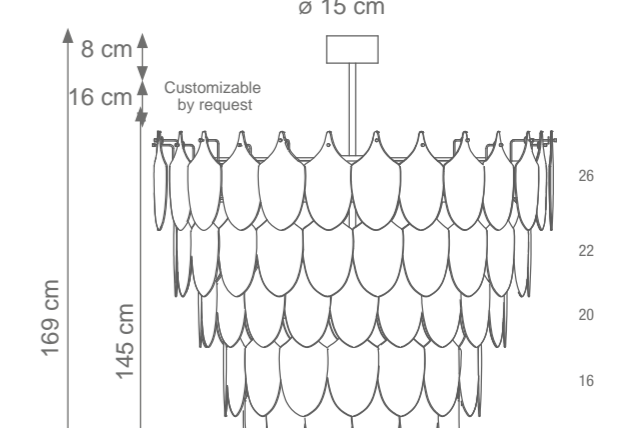

Big Peacock Chandelier (8 levels, 120 feathers)
Code C807553
Type 18 lights electrification x Max 28W E14 CE
Size: cm. 145 h x 120 ø - 105 kg