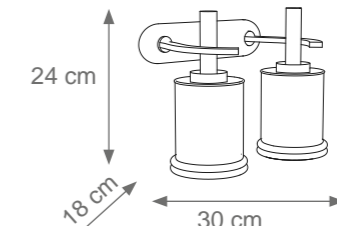

Gilda Applique
Code: I808215
Type 2 lights electrification x Max 28W G9 CE
Size: cm. 24 h x 30 l x 18 w - 1,5 kg