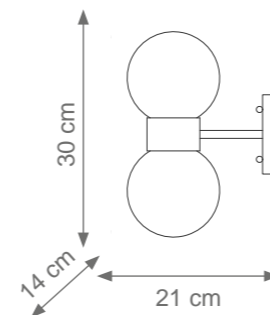

Ida Wall Light
Code: C808130
Type 2 lights electrification x Max 28W E14 CE
Size: cm. 30 h x 21 l x 14 w - 1.2 Kg