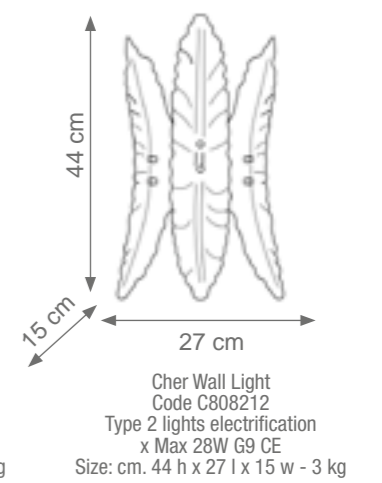

Collection Materials: Brass Structure, Porcelain, Murano Glass

Height customizable by request