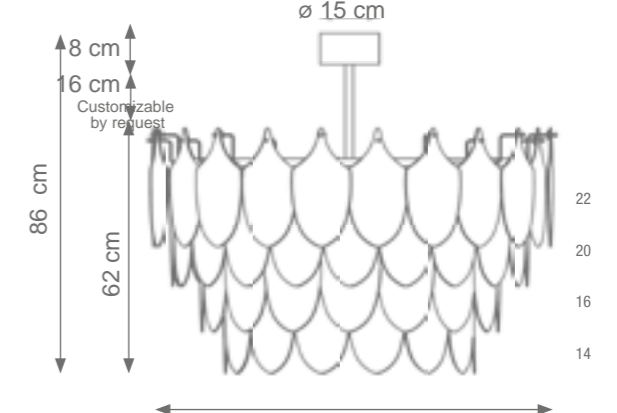

Large Short Peacock Chandelier (4 levels, 72 feathers)
Code: C807822
Type 12 lights electrification x Max 28W E14 CE
Size: cm. 62 h x 105 ø - 70 kg