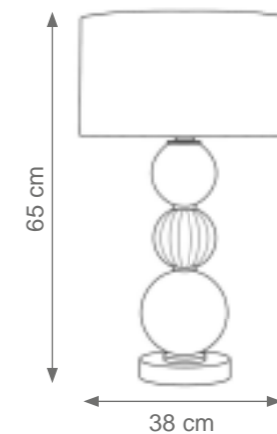

Lady V Table Lamp
Code: C807907
Type 1 light electrification x Max 53W E27 CE
Size: cm. 65 h x 38 ø