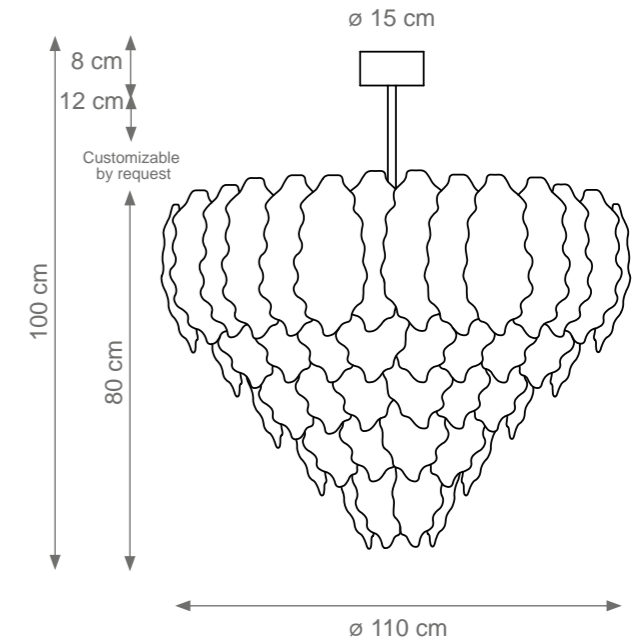

Large Kelly Chandelier
Code: C808107
Type 12 lights electrification x Max 28W E14 CE
Size: cm. 80 h x 110 ø - 107 kg