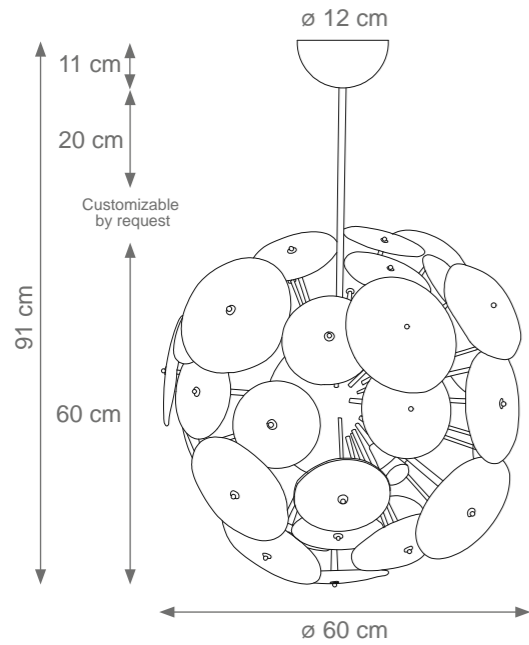

DANDELION

Collection Materials: Brass Structure, Porcelain, Murano Glass
Height customizable by request

Small Dandelion Chandelier
Code: C807503
Type 8 lights electrification x Max 28W E14 CE
Size: cm. 60 h x 60 ø - 16 kg