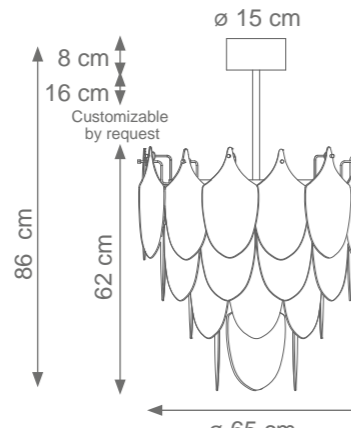

Mignon Short Peacock Chandelier (3 levels, 32 feathers)
Code: C807913
Type 9 lights electrification x Max 28W E14 CE
Size: cm. 60 h x 65 ø - 30 kg

Mini Peacock Chandelier (4 levels, 36 feathers)
Code: C807912
Type 9 lights electrification x Max 28W E14 CE
Size: cm. 62 h x 65 ø - 35 kg