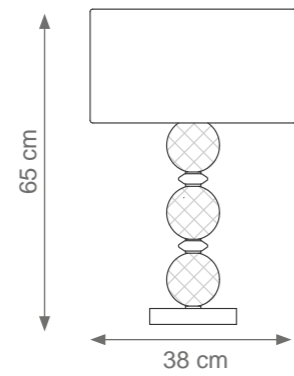

Patty Table Lamp
Code: 4807875
Type 1 light electrification
x Max 53W E27 CE
Size: cm. 65 h x 38 ø - 3 kg