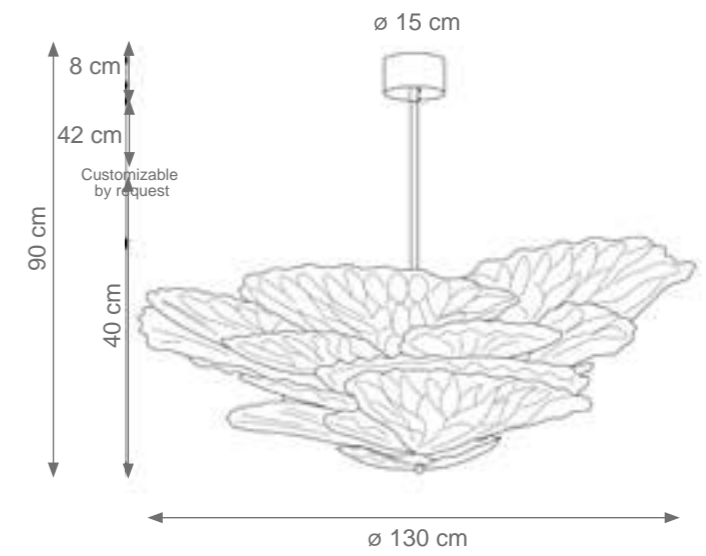

Tulip Chandelier
Code: C808922
Type 6 lights electrification x Max 28W E14 CE
Size: cm. 40 h x 130 ø - 65 kg