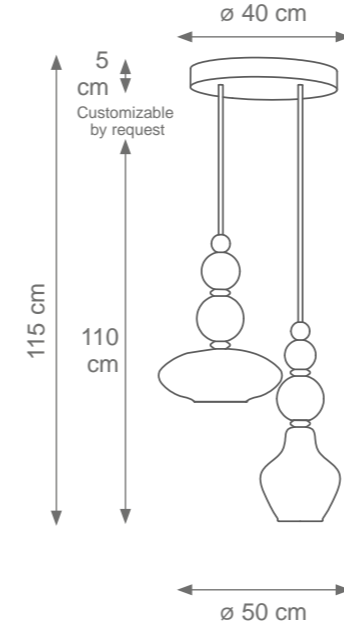

Divas Chandelier
Code: C807766
Type 2 lights electrification x Max 28W E14 CE
Size: cm. 115 h x 50 ø - 12 kg