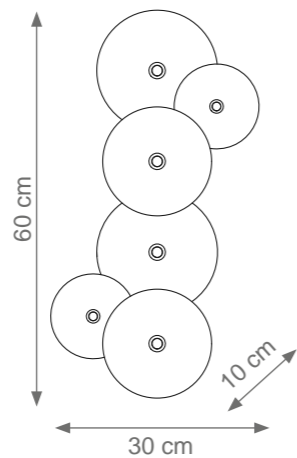

Medium Dandelion Wall Light
Code: C807768
Type 3 lights electrification x Max 28W G9 CE
Size: cm. 60 h x 30 l x 10 w - 5 kg