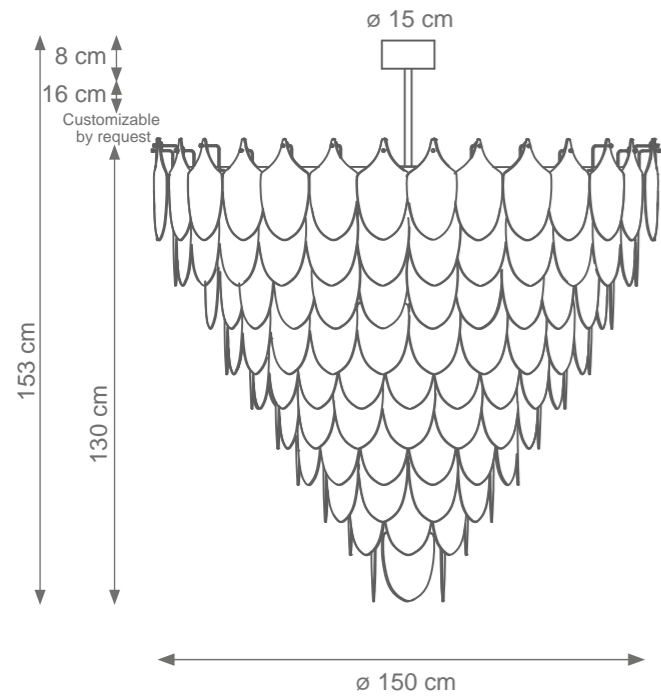

PEACOCK

Collection Materials: Brass Structure, Porcelain, Murano Glass

Height customizable by request
kg: structure & maximum feathers weight

Grand Peacock Chandelier (10 levels, 180 feathers)
Code C807831
Type 24 lights electrification x Max 28W E14 CE
Size: cm. 130 h x 150 ø - 155 kg