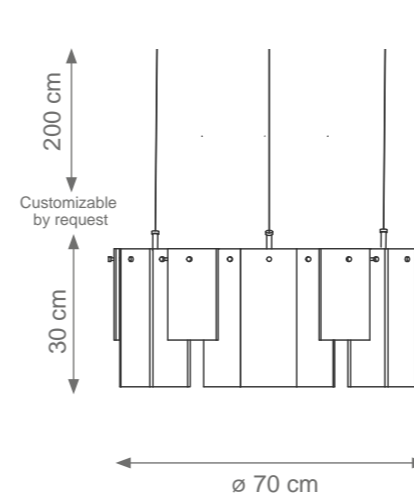

Short The Wall Chandelier
Code 1007676
Type LED Light
Size: cm. 30 h x 70 ø - 24 kg