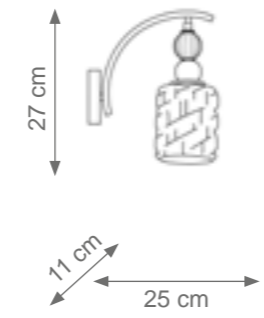

Clotilde Wall Light
Code: C808266
Type 1 light electrification x Max 28W E14 CE
Size: cm. 27 h x 25 l x 11 w - 2 kg