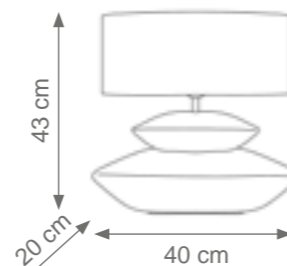

Bacio Table Lamp
Code: 0008097
Type 1 light electrification
x Max 53W E27 CE
Size: cm. 43 h x 42 l x 20 w - 2 kg