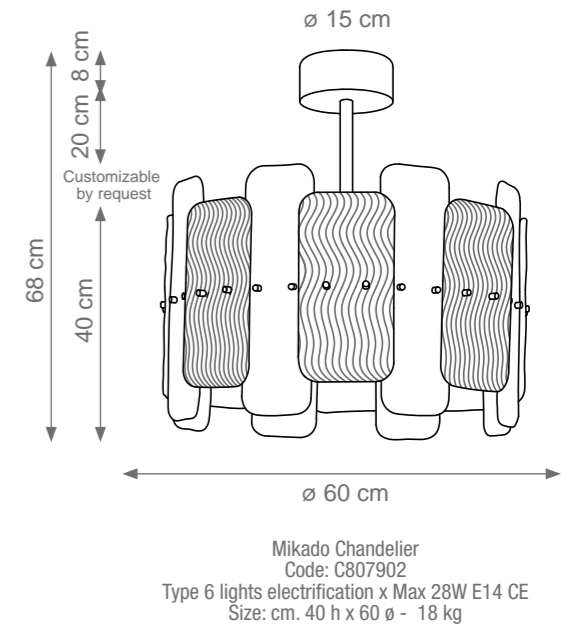

MIKADO

Collection Materials: Brass Structure, Porcelain, Murano Glass
Height customizable by request