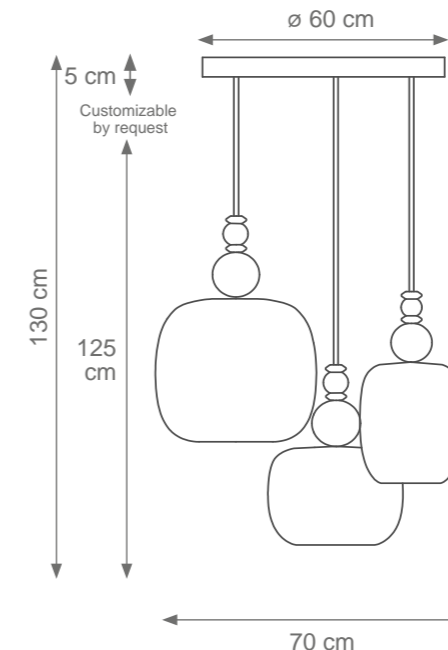

Icons '80 Chandelier
Code: C807918
Type 2 lights electrification x Max 28W E14 CE
Size: cm. 130 h x 60 ø - 16 kg

Icons '80 Chandelier
Code: C807919
Type 3 lights electrification x Max 28W E14 CE
Size: cm. 130 h x 70 ø - 22 kg