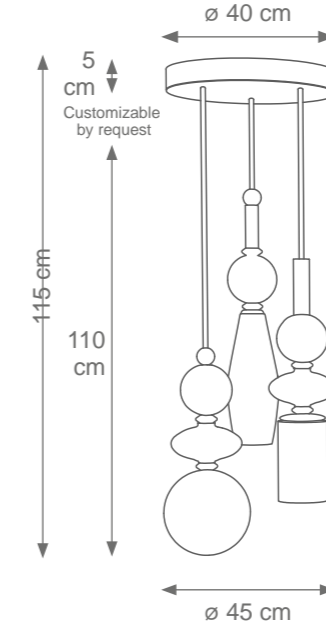

Collection Materials: Brass Structure, Porcelain and Murano glass

Height customizable by request

To be customized

Divas Chandelier
Code: C807766
Type 2 lights electrification x Max 28W E14 CE
Size: cm. 115 h x 50 ø - 12 kg