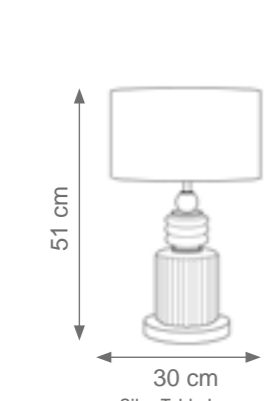

Silvy Table Lamp
Code: C808118
Type 1 light electrification x Max 53W E27 CE
Size: cm. 51 h x 30 ø - 2,5 kg