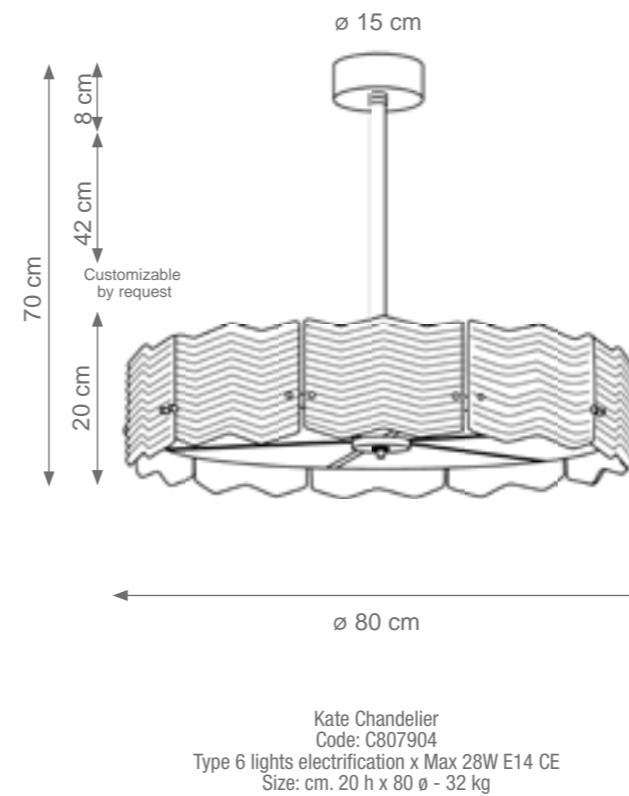

KATE

Collection Materials: Brass Structure, Porcelain, Murano Glass
Height customizable by request