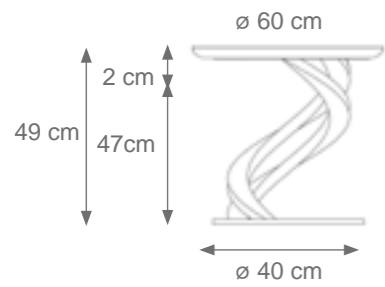

Eclipse Coffee Table
Code: M807467
Size: cm. 49 h x 60 ø
Only Base Code: M807461
Eclipse Oval Coffee Table
Code: M807209
Size: cm. 49 h x 120 l x 65 w