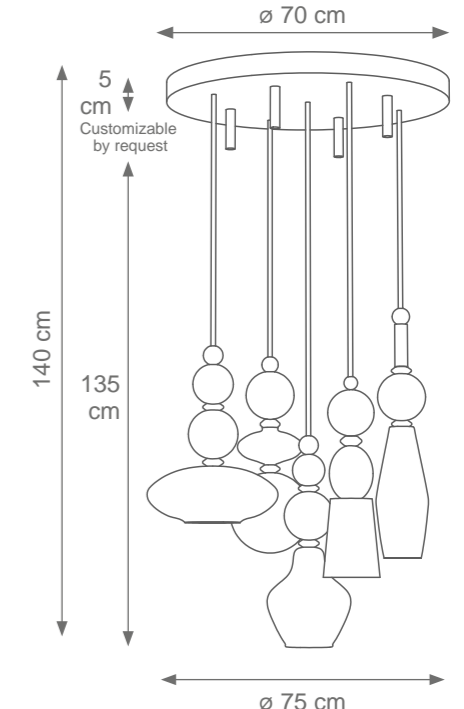

Divas Chandelier
Code: C807767
Type 3 lights electrification x Max 28W E14 CE
Size: cm. 115 h x 45 ø - 15 kg

Divas Chandelier
Code: C807595
Type 5 lights electrification x Max 28W E14 CE
Size: cm. 140 h x 75 ø - 23 kg