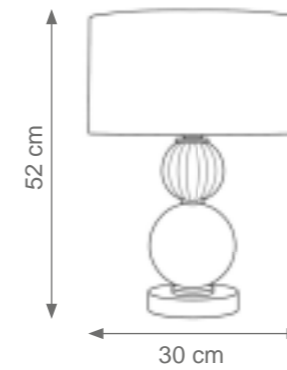

Small Lady V Table Lamp
Code: C808029
Type 1 light electrification x Max 53W E27 CE
Size: cm. 52 h x 30 ø