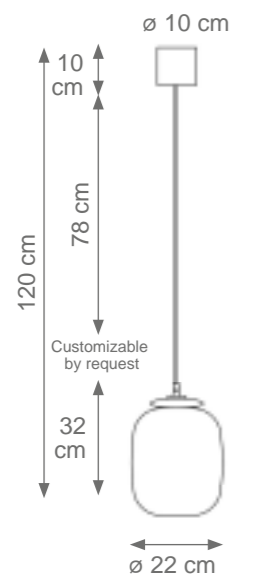

Collection Materials: Brass Structure, Porcelain and Murano glass

Height customizable by request

Soho Pendant Light
Code: C808031
Type 1 light electrification x
Max 28W E14 CE
Size: cm. 32 h x 22 ø - 2,5 kg