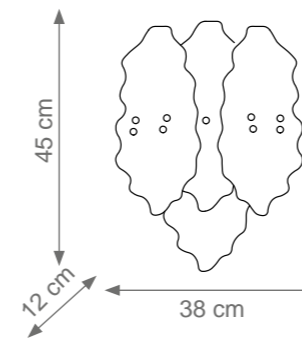

Kelly Wall Light
Code C808213
Type 2 lights electrification x Max 28W G9 CE
Size: cm. 45 h x 38 l x 12 w - 4 kg