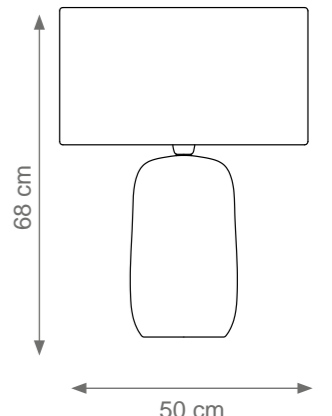

Cocco Table Lamp
Code 0003566
Type 1 light electrification x Max 53W E27 CE
Size: cm. 68 h x 50 ø