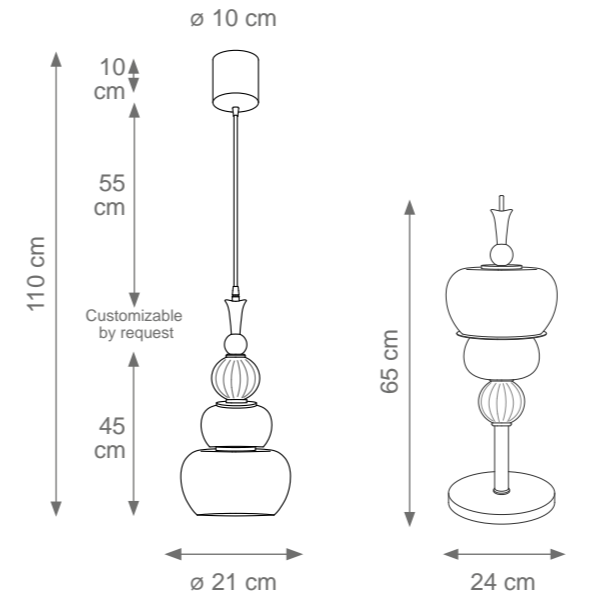

Cary Table Lamp
Code: C807339
Type 1 light electrification
x Max 53W E27 CE
Size: cm. 90 h x 50 ø - 2,5 kg

Paul Table Lamp
Code: C807338
Type 1 light electrification
x Max 53W E27 CE
Size: cm. 80 h x 50 ø - 2,5 kg

Bacio Table Lamp
Code: 0008097
Type 1 light electrification
x Max 53W E27 CE
Size: cm. 43 h x 42 l x 20 w - 2 kg

GINEVRA

Materials: Brass Structure, Porcelain and Murano glass

Height customizable by request