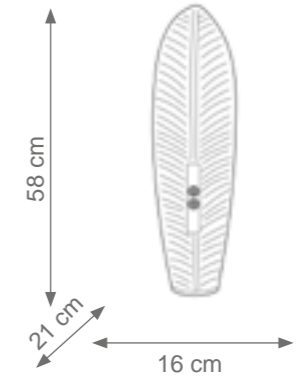

Cancun Wall Light
Code: C808798
Type 2 lights electrification x Max 28W G9 CE
Size: cm. 58 h x 16 l x 21 w - 2.5 kg