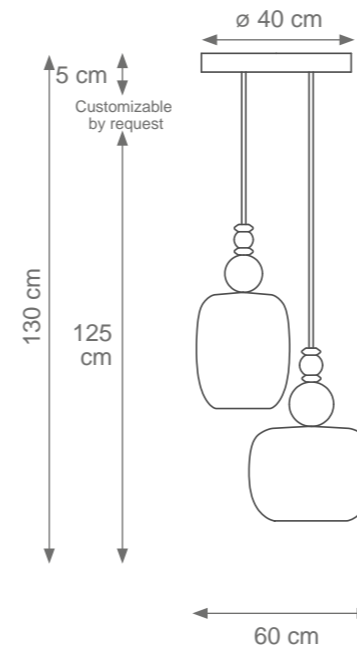

Icons '80 Chandelier
Code: C807918
Type 2 lights electrification x Max 28W E14 CE
Size: cm. 130 h x 60 ø - 16 kg