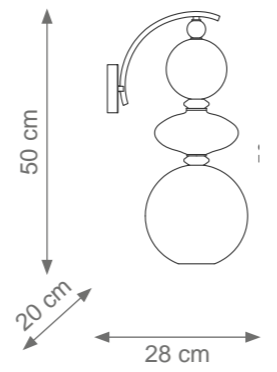

Greta Wall Light
Code: C807861
Type 1 light electrification
x Max 28W E14 CE
Size: cm. 50 h x 28 l x 20 w - 3 kg

ICONS '80

Collection Materials: Brass Structure, Porcelain and Murano glass

Height customizable by request