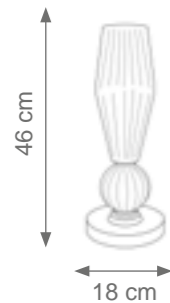

Angelica Applique
Code: 4808259
Type 1 light electrification
x Max 53W E27 CE
Size: cm. 46 h x 18 ø - 2 kg