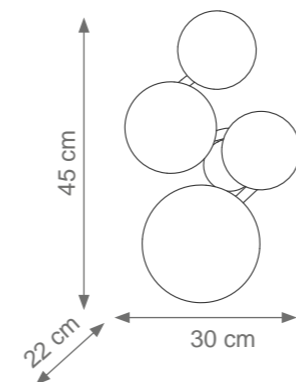

Lady V Wall Light
Code: C807906
Type 4 lights electrification x Max 28W E14 CE
Size: cm. 45 h x 30 l x 22 w - 3 Kg