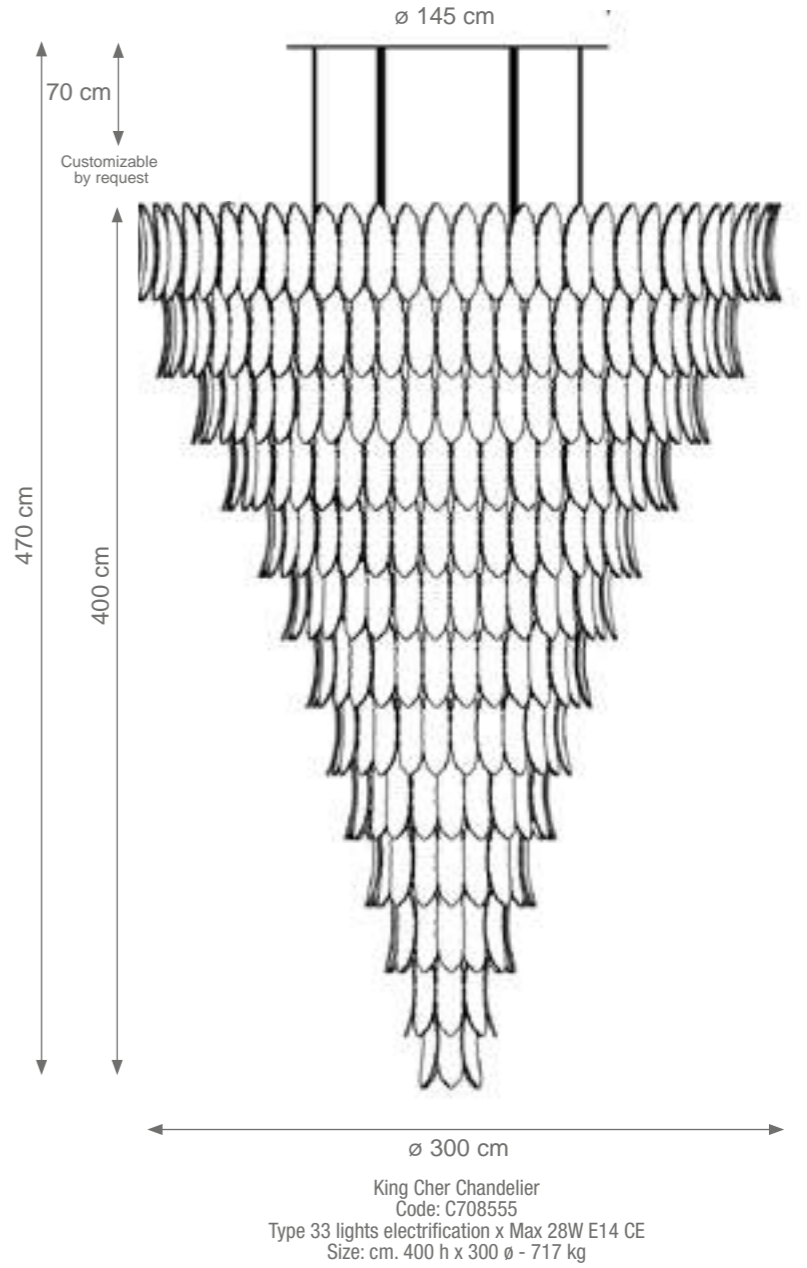

Large Kelly Wall Light
Code C808583
Type 4 lights electrification x Max 28W E14 CE
Size: cm. 56 h x 50 l x 20 w - 8 kg

Collection Materials: Brass Structure, Porcelain, Murano Glass

Height customizable by request