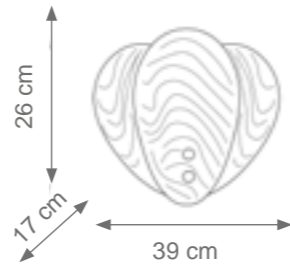

Rendez-Vous Wall Light
Code C808926
Type 2 lights electrification x Max 28 W G9 CE
Size: cm. 26 h x 39 l x 17 w - 3 kg

DIAMOND

Collection Materials: Brass Structure, Porcelain, Murano Glass
Height customizable by request