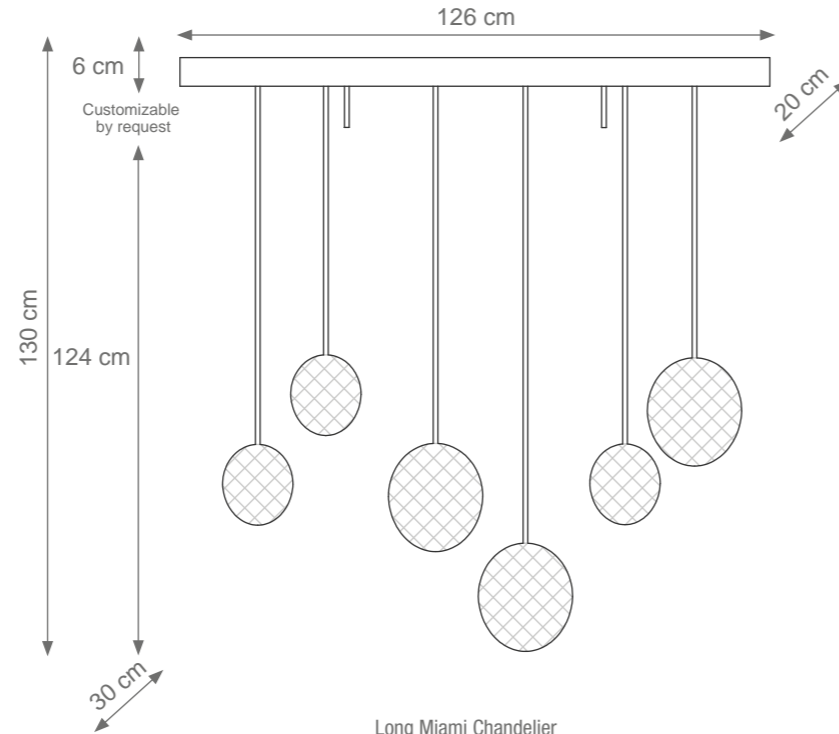

MIAMI

Collection Materials: Brass Structure, Porcelain
Height customizable by request

Round Miami Chandelier
Code: C807265
Type 6 lights electrification x Max 28W E14 CE
Size: cm. 130 h x 55 ø - 13 kg

Long Miami Chandelier
Code: C807266
Type 6 lights electrification x Max 28W E14 CE
Size: cm. 130 h x 126 l x 30 w - 13 kg