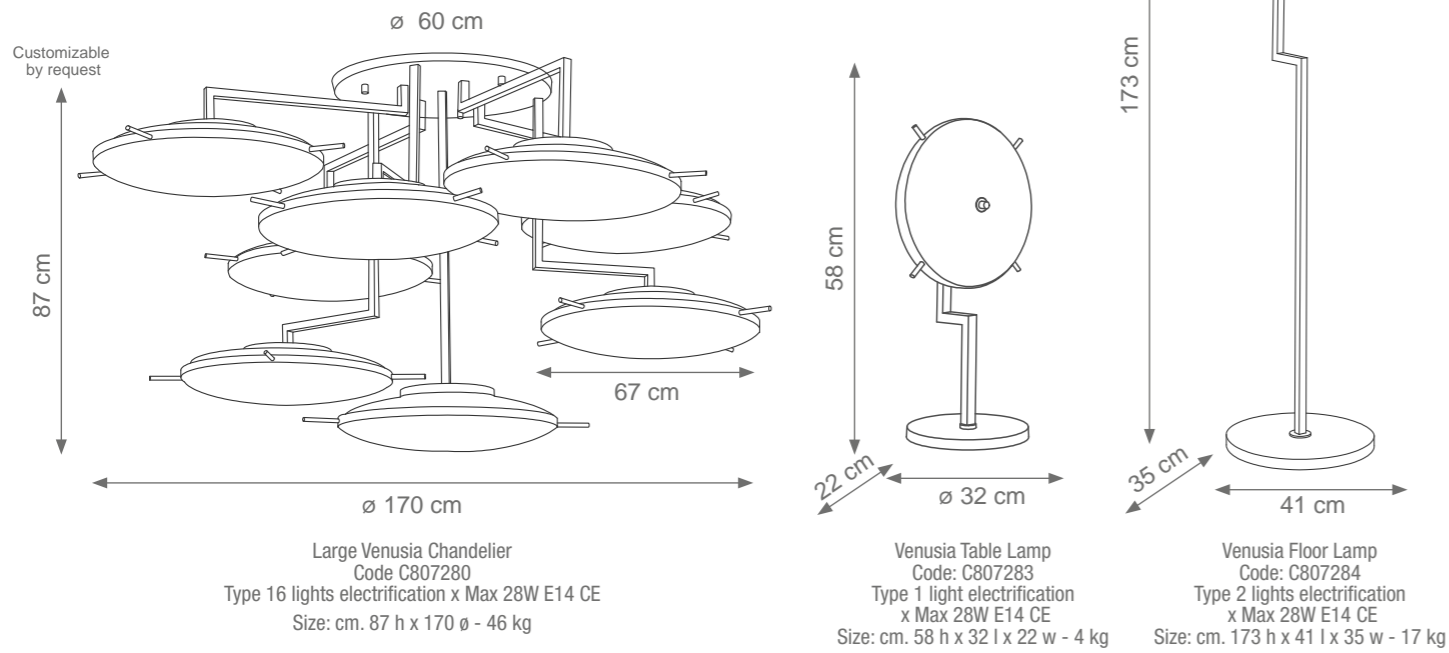

Collection Materials: Brass Structure, Murano Glass
Height customizable by request

King Venusia Chandelier
Code C807551
Type 56 lights electrification x Max 28W E14 CE
Size: cm. 170 h x 490 l - 264 kg

King Venusia Chandelier
bottom view