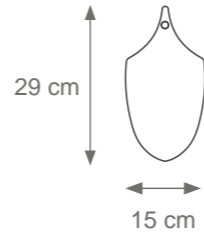

Peacock Murano Glass Feather
Code 8007505
Size: cm. 29 h x 15 l x 3 w - 760 gr

Wall Holder
Code I807330
Size: cm. 1 h x 1 l x 4 w