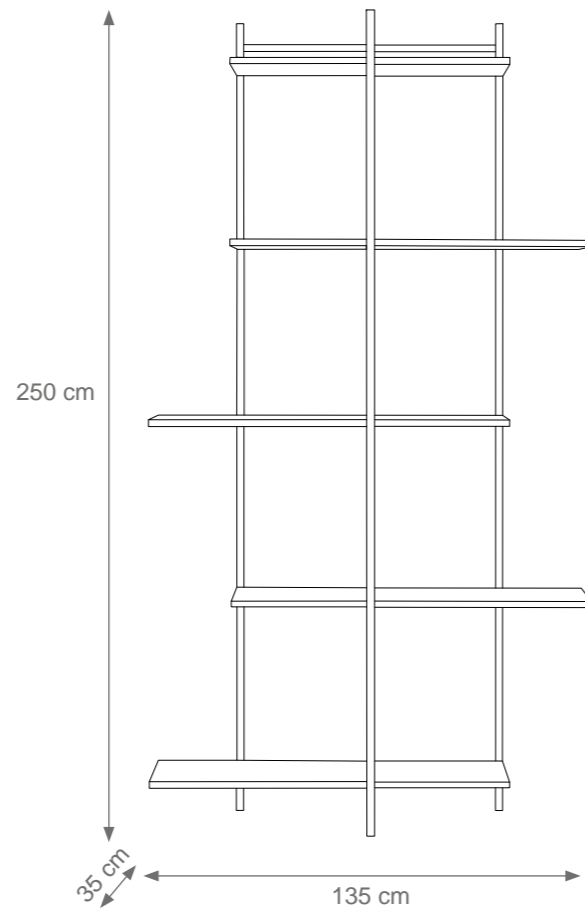

BOOKCASE

Collection Materials: Brass Structure, Lacquered Wood Top

Dynasty Bookcase
Code: C807389
Size: cm. 250 h x 135 l x 35 w