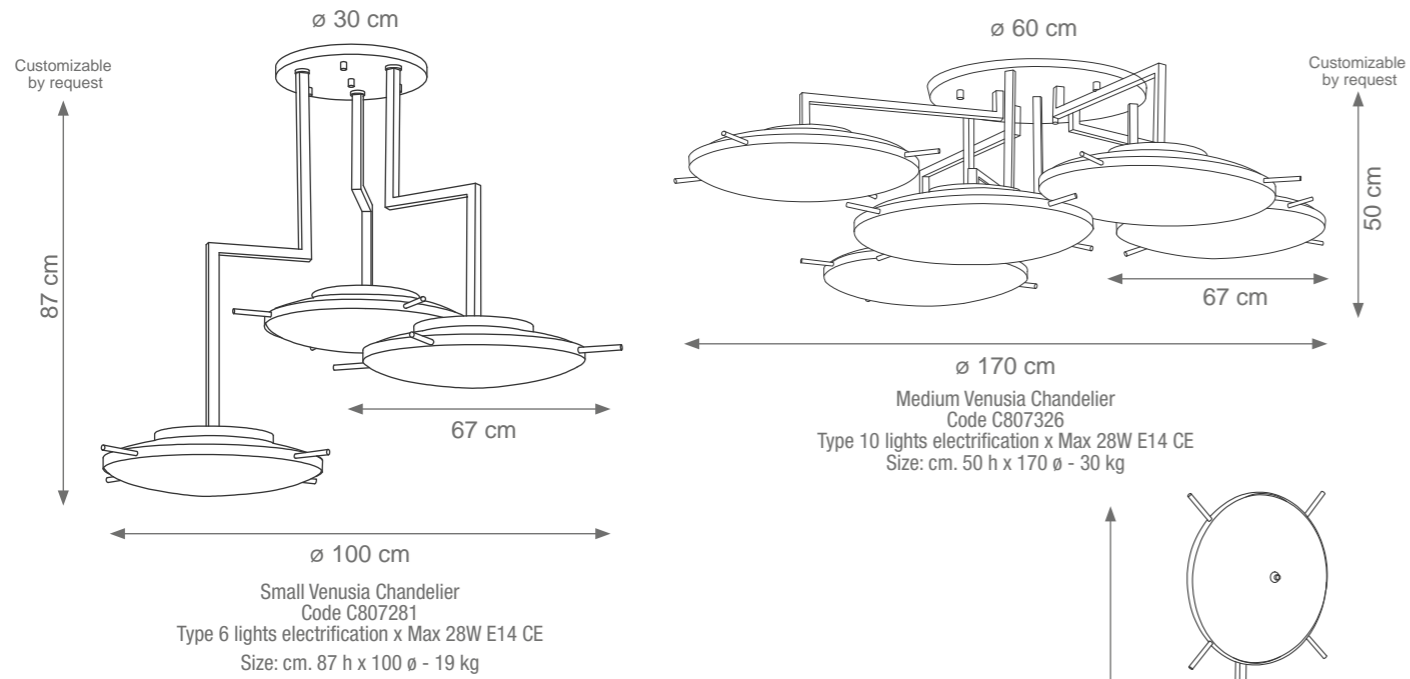

Collection Materials: Brass Structure, Murano Glass
Height customizable by request

King Venusia Chandelier
Code C807551
Type 56 lights electrification x Max 28W E14 CE
Size: cm. 170 h x 490 l - 264 kg

King Venusia Chandelier
bottom view