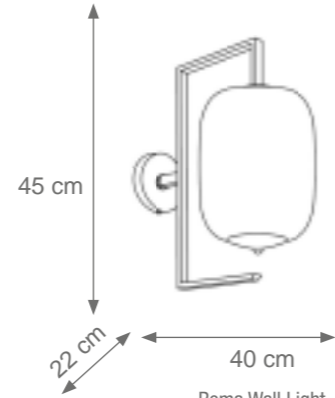

Roma Wall Light
Code: C807908
Type 1 light electrification x Max 53W E27 CE
Size: cm. 45 h x 40 l x 22 w - 4 kg