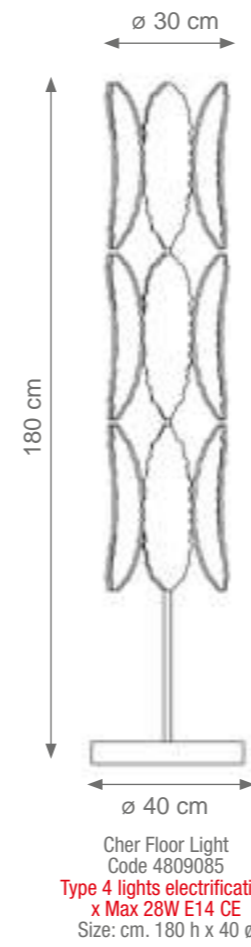

Large Kelly Wall Light
Code C808583
Type 4 lights electrification x Max 28W E14 CE
Size: cm. 56 h x 50 l x 20 w - 8 kg

Collection Materials: Brass Structure, Porcelain, Murano Glass

Height customizable by request