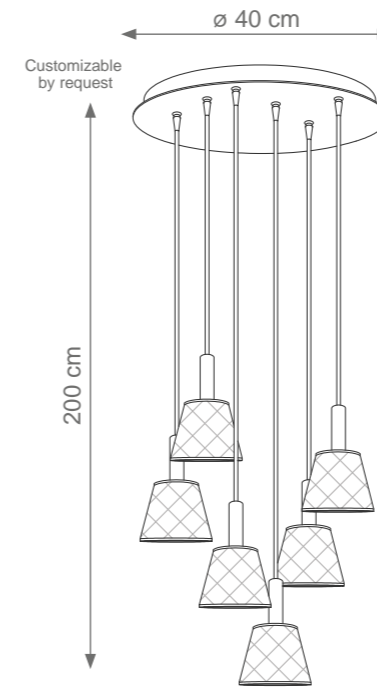

Black Tie Pendant Light
Code: 0007535
Type 6 electrification Led Lights
Size: cm. max 200 h x 40 ø - 12 kg