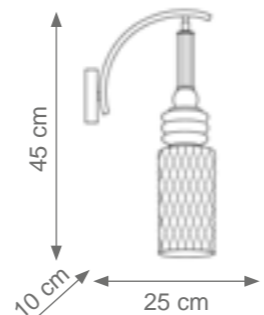

Josephine Wall Light
Code: C808269
Type 1 light electrification x Max 28W E14 CE
Size: cm. 45 h x 25 l x 10 w - 2 kg