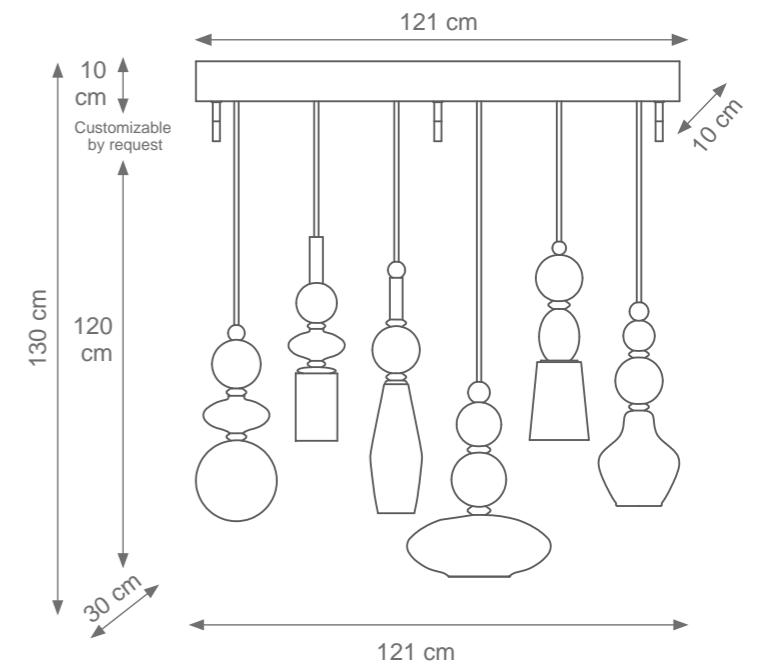

Long Divas Chandelier
Code: C807670
Type 6 lights electrification x Max 28W E14 CE
Size: cm. 130 h x 121 l x 30 w - 25 kg