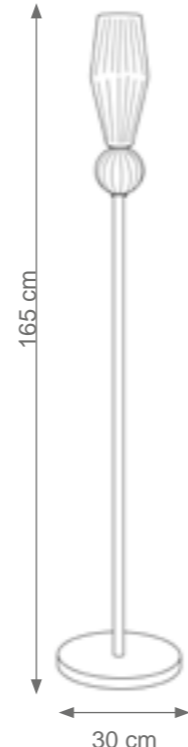

Maya Ceiling Light
Code: C808207
Type 4 lights electrification
x Max 28W G9 CE
Size: cm. 7 h x 40 ø - 3,7 kg

Angelica Floor Lamp
Code: 4808262
Type 1 light electrification
x Max 53W E27 CE
Size: cm. 165 h x 30 ø - 10 kg