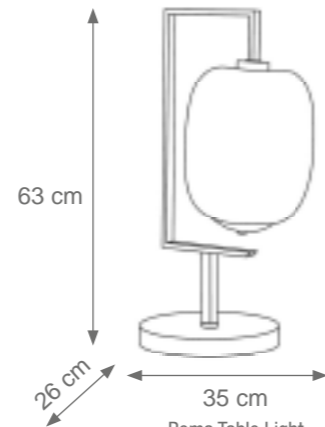

Roma Table Light
Code: C807909
Type 1 light electrification x Max 53W E27 CE
Size: cm. 63 h x 35 l x 26 w - 5 kg

CANDY

Collection Materials: Brass Structure, Porcelain, Murano Glass
Height customizable by request