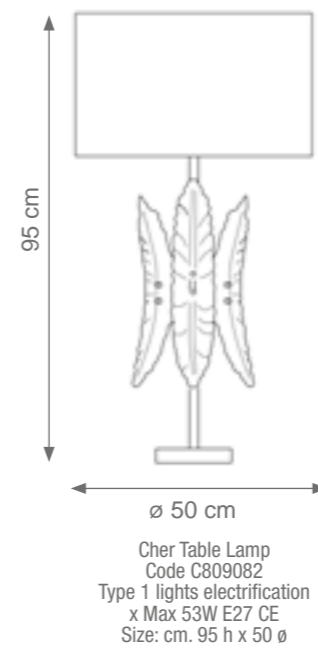

Kelly Oval Chandelier
Code: C808698
Type 18 lights electrification x Max 28W E14 CE
Size: cm. 55 h x 200 l x 50 w - 85 kg

Kelly Wall Light
Code C808213
Type 2 lights electrification x Max 28W G9 CE
Size: cm. 45 h x 38 l x 12 w - 4 kg

Large Kelly Wall Light
Code C808583
Type 4 lights electrification x Max 28W E14 CE
Size: cm. 56 h x 50 l x 20 w - 8 kg

Collection Materials: Brass Structure, Porcelain, Murano Glass

Height customizable by request