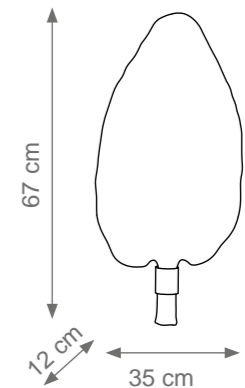

Acapulco Wall Light
Code: F907289
Type 1 light electrification x Max 28W E14 CE
Size: cm. 67 h x 35 l x 12 w - 4 kg