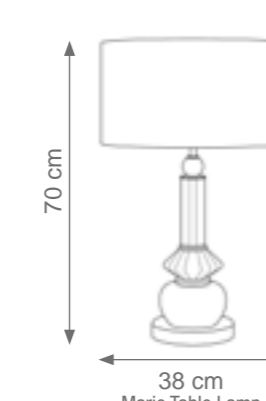

Marie Table Lamp
Code: C808117
Type 1 light electrification x Max 53W E27 CE
Size: cm. 70 h x 38 ø - 2,5 kg