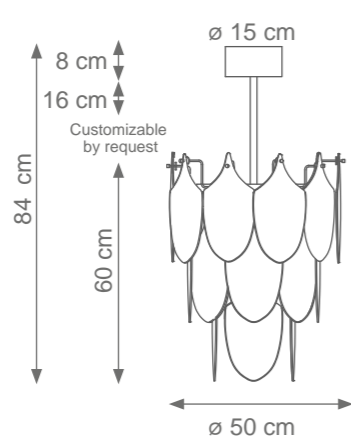

PEACOCK

Collection Materials: Brass Structure, Porcelain, Murano Glass

Height customizable by request

kg: structure & maximum feathers weight

Tiny Short Peacock Chandelier (2 levels, 18 feathers)
Code: C807911
Type 6 lights electrification x Max 28W E14 CE
Size: cm. 38 h x 50 ø - 18 kg