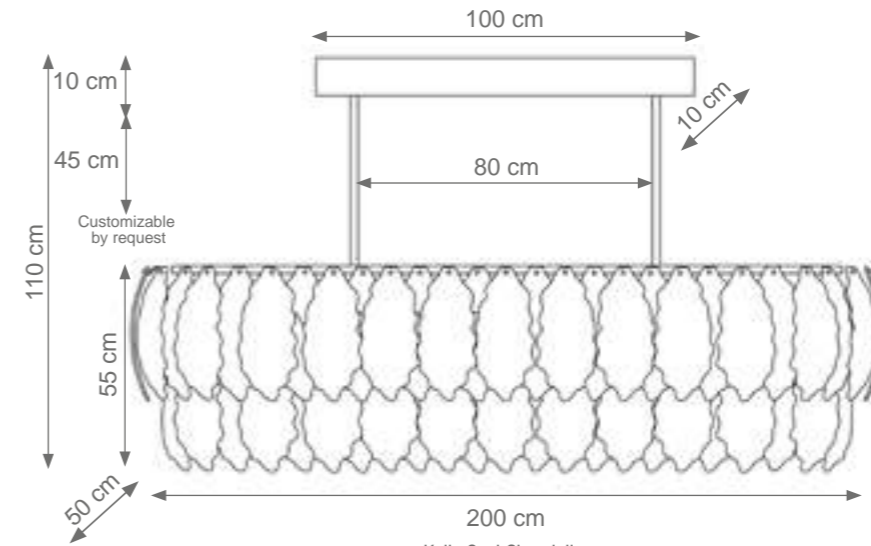

Kelly Oval Chandelier
Code: C808698
Type 18 lights electrification x Max 28W E14 CE
Size: cm. 55 h x 200 l x 50 w - 85 kg