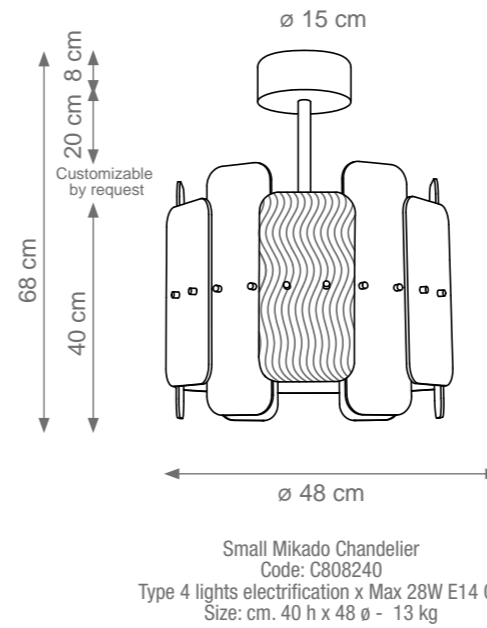

Lady V Floor Lamp
Code: C807939
Type 1 light electrification x Max 53W E27 CE
Size: cm. 160 h x 50 ø

DRUM

Collection Materials: Brass Structure, Murano Glass
Height customizable by request

MIKADO

Collection Materials: Brass Structure, Porcelain, Murano Glass
Height customizable by request