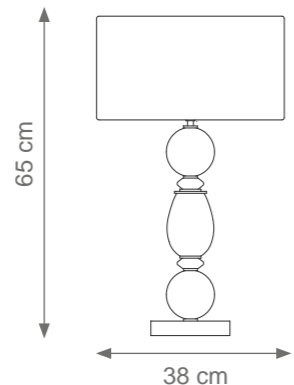

Ava Table Lamp
Code: 4807678
Type 1 light electrification
x Max 53W E27 CE
Size: cm. 65 h x 38 ø - 3 kg