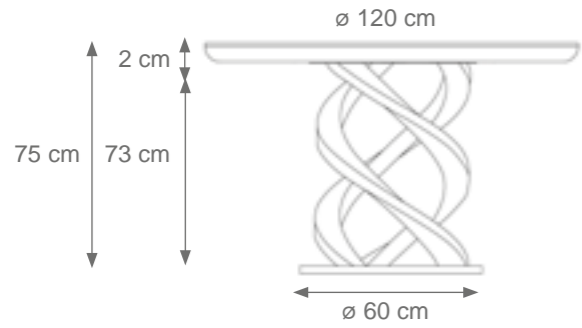

Cerberus Dining Table
Code: M807525
Size: cm. 75 h x 120 ø
Only Base Code: M807464
Cerberus Dining Oval Table
Code: M908722
Size: cm. 75 h x 200 l x 100 w