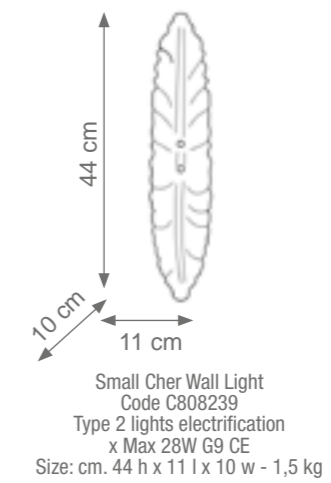

Collection Materials: Brass Structure, Porcelain, Murano Glass

Height customizable by request