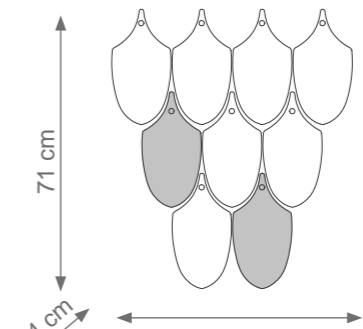

Peacock Wall Light (9 feathers)
Code: I807552
Type 1 electrification LED Light
Size: cm. 71 h x 61 l x 4 w - 8 kg