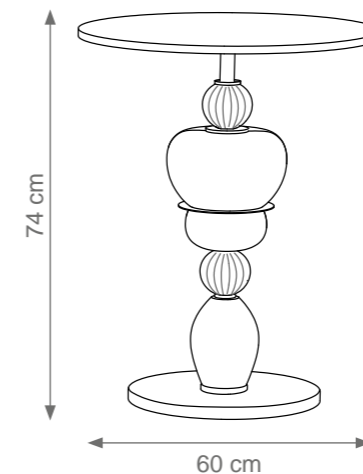

New York Trolley
Code: 4806876
Size: cm. 70 h x 90 l x 40 w

Diva Trolley
Code: 4807741
Size: cm. 70 h x 90 l x 44 w

COFFEE TABLE

Collection Materials: Brass Structure, Marble or Glass Top

Peacock Coffee Table (32 feathers)
Code: I807327
Size: cm. 57 h x 82 ø - 68 kg
white marble top

Diva Side Table
Code: 4807742
Size: cm. 60 h x 60 ø

Ginevra Coffee Table
Code: C808478
Size: cm. 74 h x 60 ø

Violette Coffee Table
Code: C808477
Size: cm. 87 h x 60 ø

DISCOVER MORE

EDITION
April 2026 | code 0005242
© All Rights Reserved