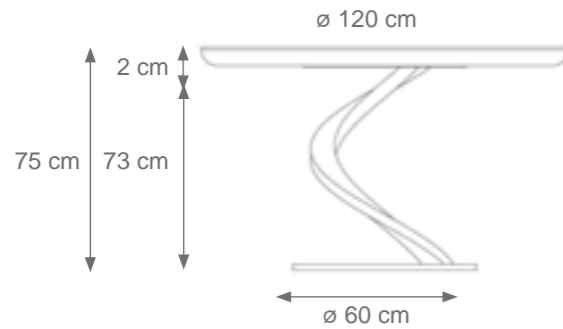

Wave Dining Table
Code: M807521
Size: cm. 75 h x 120 ø
Only Base Code: M807523