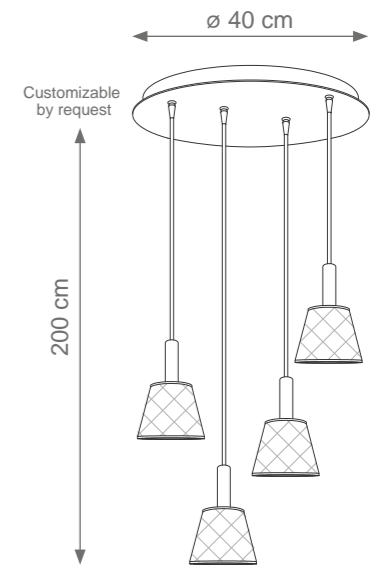

Black Tie Pendant Light
Code: 0007536
Type 4 electrification Led Lights
Size: cm. 200 h x 40 ø - 10 kg