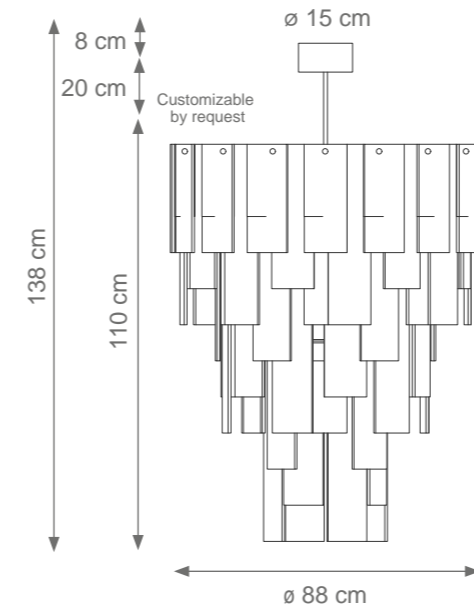

Medium Height The Wall Chandelier
Code C807479
Type 9 lights electrification x Max 28W E14 CE
Size: cm. 110 h x 88 ø - 76 kg