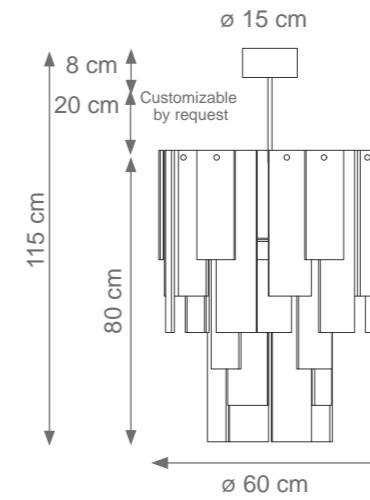

Small The Wall Chandelier
Code C807274
Type 6 lights electrification x Max 28W E14 CE
Size: cm. 80 h x 60 ø - 48 kg