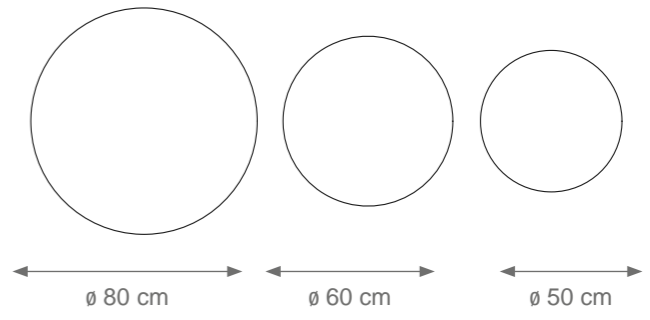

Code: 9005333
Size: cm. ø 80

Code: 9005332
Size: cm. ø 60

Code: 9005331
Size: cm. ø 50