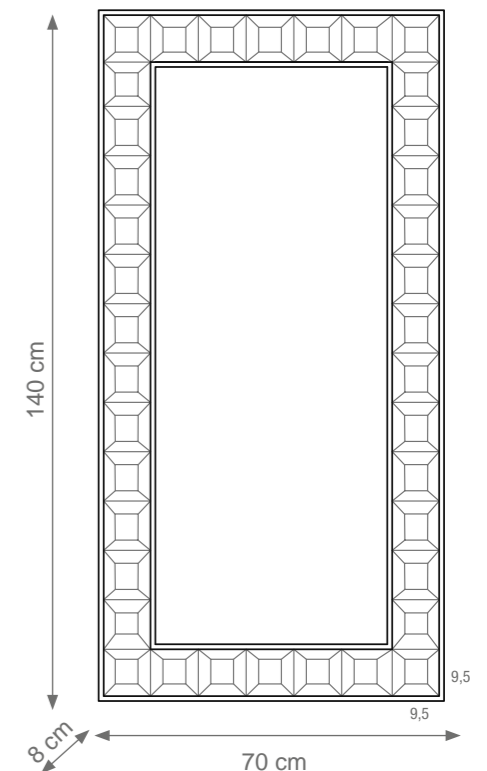

Small Adamant Mirror
Code C808181
Size: cm. 70 h x 50 l x 8 w

Medium Adamant Mirror
Code C807935
Size: cm. 120 h x 70 l x 8 w

Large Adamant Mirror
Code C807934
Size: cm. 140 h x 70 l x 8 w

TABLES

ECLYPSE

Collection Materials: Inox Steel 304 Structure