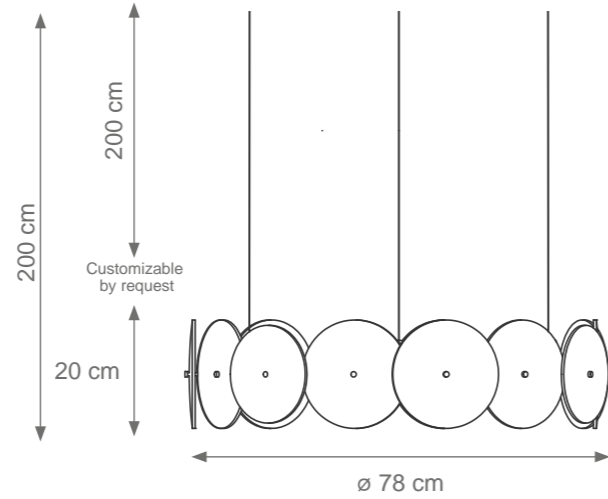

Dandelion Chandelier
Code: I807677
Type LED light
Size: cm. 20 h x 78 ø - 20 kg