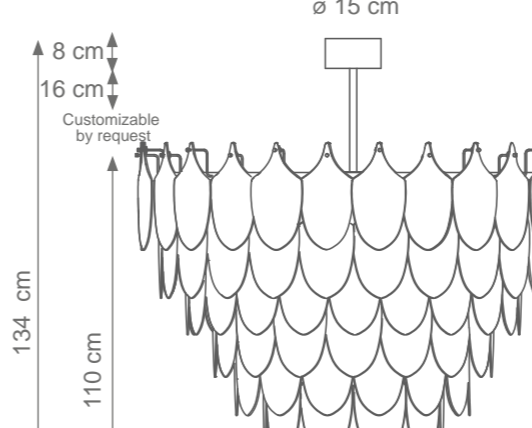

Large Peacock Chandelier (8 levels, 120 feathers)
Code C807276
Type 18 lights electrification x Max 28W E14 CE
Size: cm. 110 h x 120 ø - 105 kg