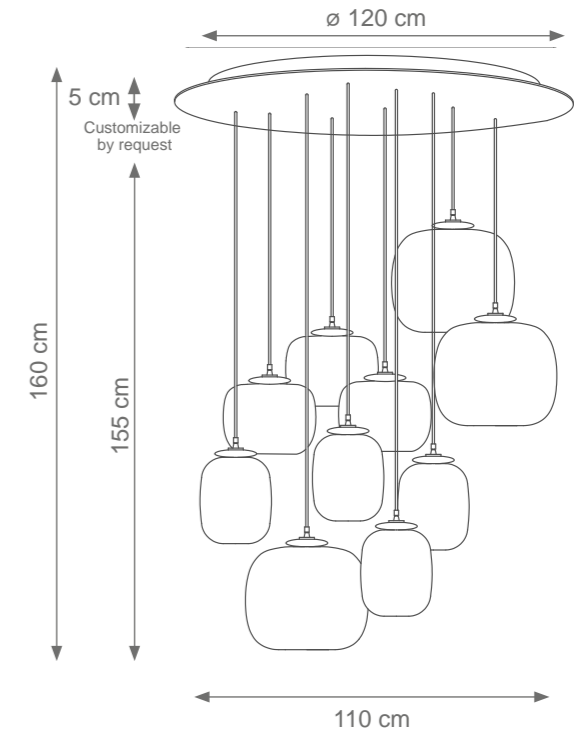

Grand Salento Chandelier
Code: C808195
Type 10 lights electrification x Max 28W E14 CE
Size: cm. 160 h x 120 ø - 72 kg