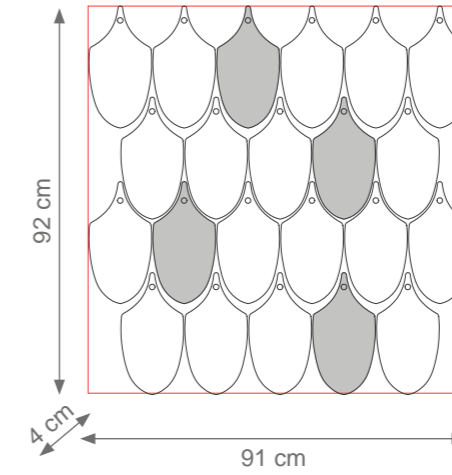

Wall Panel
Code I807279 (22 feathers)
Type 1 electrification LED Light
Size: cm. 92 h x 91 l x 4 w - 20 kg