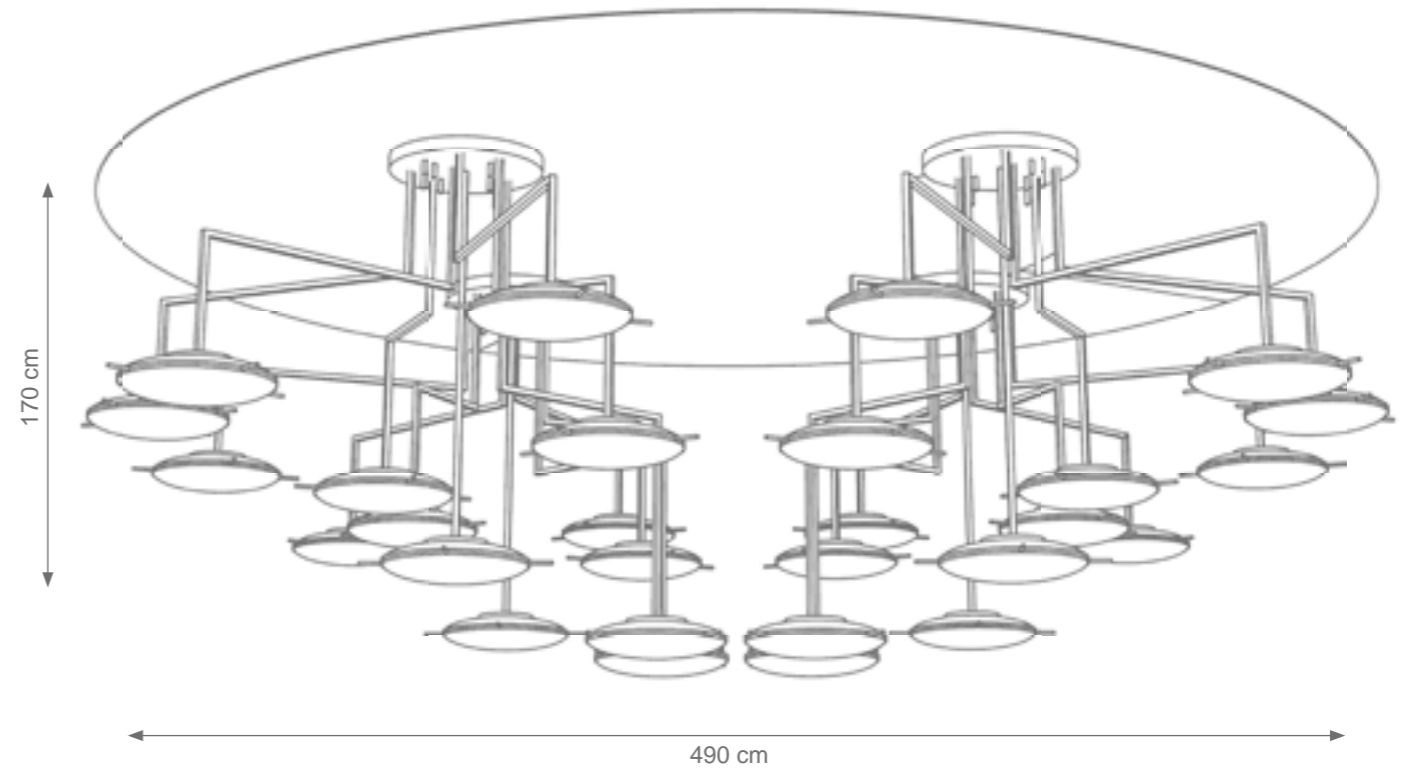

VENUSIA

Collection Materials: Brass Structure, Murano Glass
Height customizable by request

King Venusia Chandelier
Code C807551
Type 56 lights electrification x Max 28W E14 CE
Size: cm. 170 h x 490 l - 264 kg