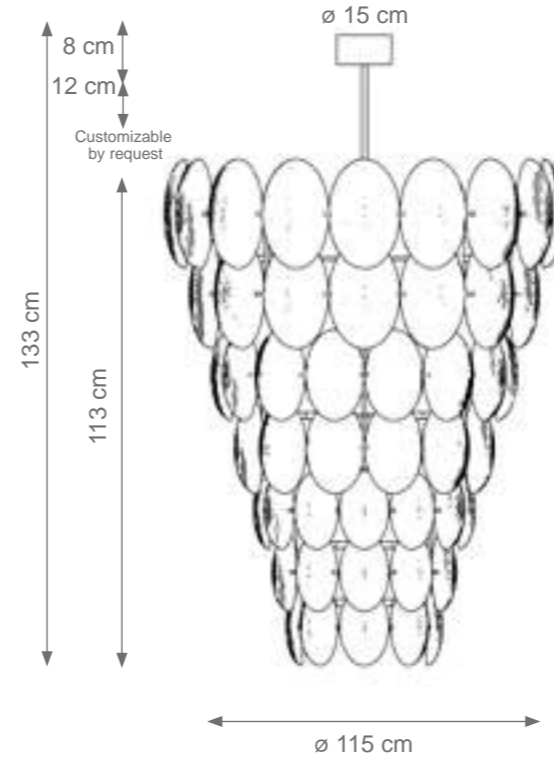

Cabochon Chandelier
Code: F208919
Type 36 lights electrification x Max 28W G9 CE
Size: cm. 113 h x 115 ø - 90 kg