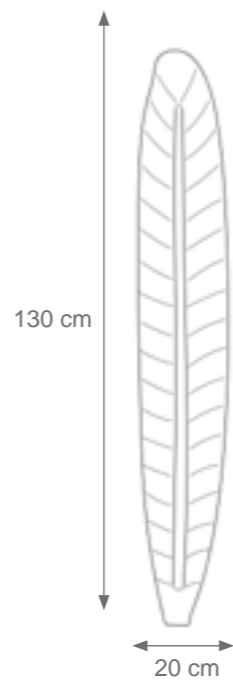

Julie Wall Light
Code: C808572.602
Type 4 light electrification x Max 28W E14 CE
cm. 130 h x 20 l - 12 kg

THE WALL

Collection Materials: Brass Structure, Porcelain, Murano Glass
Height customizable by request