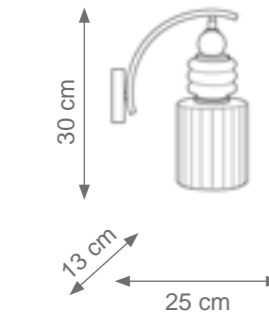

Silvy Wall Light
Code: C808271
Type 1 light electrification x Max 28W E14 CE
Size: cm. 30 h x 25 l x 13 w - 2 kg