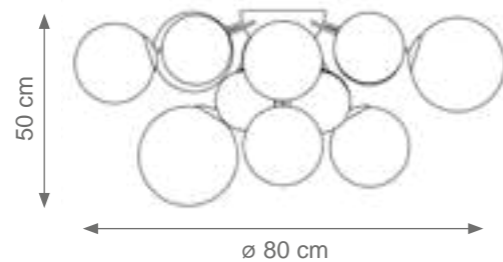

Lady V Ceiling Lamp
Code: C807851
Type 16 lights electrification x Max 28W E14 CE
Size: cm. 50 h x 80 ø - 15 Kg