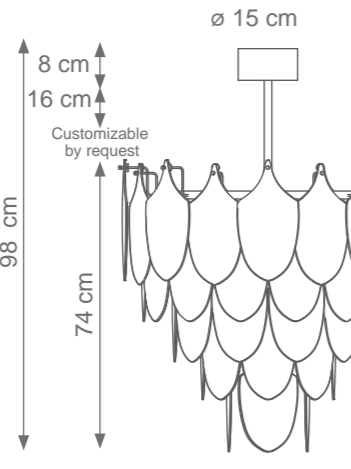

Small Short Peacock Chandelier (4 levels, 48 feathers)
Code: C807561
Type 9 lights electrification x Max 28W E14 CE
Size: cm. 62 h x 75 ø - 45 kg

Small Peacock Chandelier (5 levels, 52 feathers)
Code: C807819
Type 9 lights electrification x Max 28W E14 CE
Size: cm. 74 h x 75 ø - 50 kg