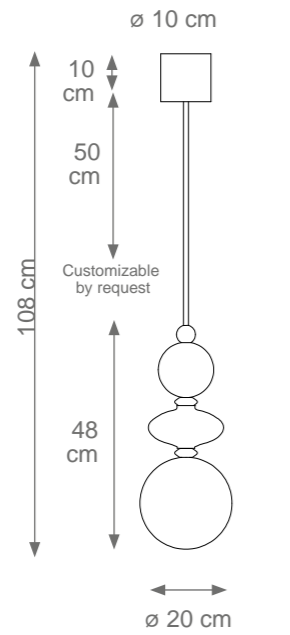

Audrey Pendant Light
Code: C707344
Type 1 light electrification x
Max 28W E14 CE
Size: cm. 48 h x 20 ø - 3 kg