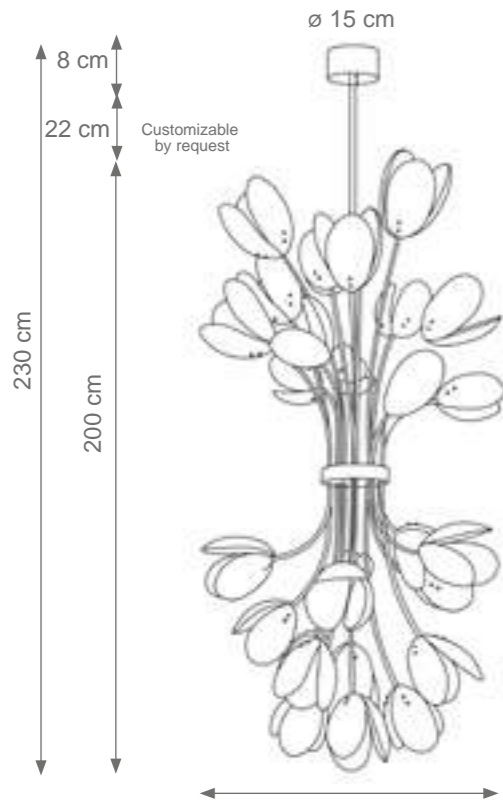

Rendez-Vous Chandelier
Code: C808925
Type 25 lights electrification x Max 28W E14 CE
Size: cm. 200 h x 100 ø - 75 kg

DIAMOND

Collection Materials: Brass Structure, Porcelain, Murano Glass
Height customizable by request

CABOCHON

Collection Materials: Brass Structure, Porcelain, Murano Glass
Height customizable by request