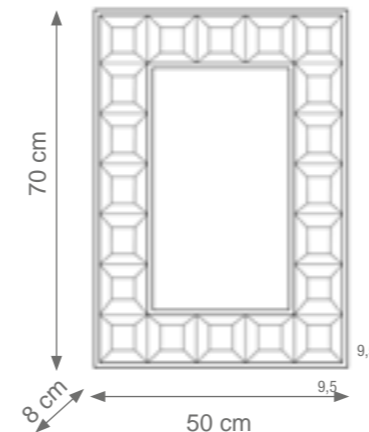

MIRROR

Collection Materials: Brass Structure. Inox, Murano Glass

Diamond Mirror
Code C807999
Size: cm. 122 h x 78 l x 10 w

Laguna Mirror
Code C808726
Size: cm. 120 h x 80 l x 5 w

Small Laguna Mirror
Code C808727
Size: cm. 90 h x 60 l x 5 w

Small Adamant Mirror
Code C808181
Size: cm. 70 h x 50 l x 8 w

Medium Adamant Mirror
Code C807935
Size: cm. 120 h x 70 l x 8 w

Large Adamant Mirror
Code C807934
Size: cm. 140 h x 70 l x 8 w

TABLES

ECLYPSE

Collection Materials: Inox Steel 304 Structure