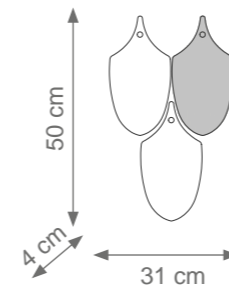

Peacock Wall Light (3 feathers)
Code: I807668
Type 1 electrification LED Light
Size: cm. 50 h x 31 l x 4 w - 2,5 kg