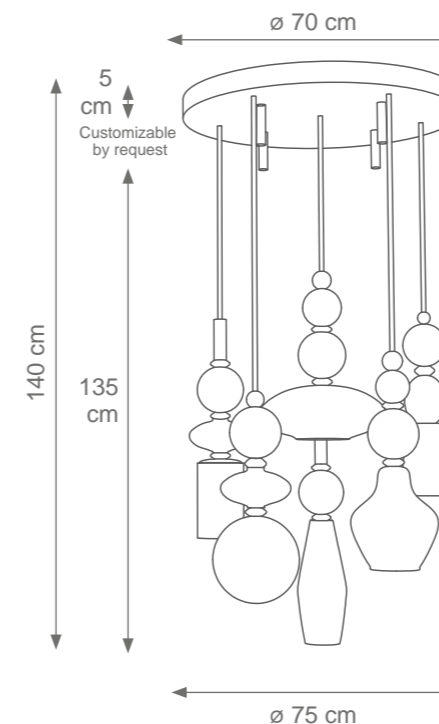

Divas Chandelier
Code: C807664
Type 6 lights electrification x Max 28W E14 CE
Size: cm. 140 h x 75 ø - 26 kg