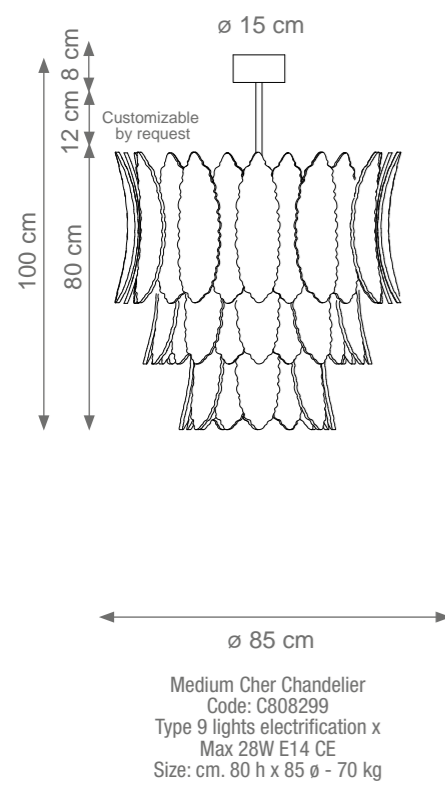

Large Kelly Wall Light
Code C808583
Type 4 lights electrification x Max 28W E14 CE
Size: cm. 56 h x 50 l x 20 w - 8 kg

Collection Materials: Brass Structure, Porcelain, Murano Glass

Height customizable by request