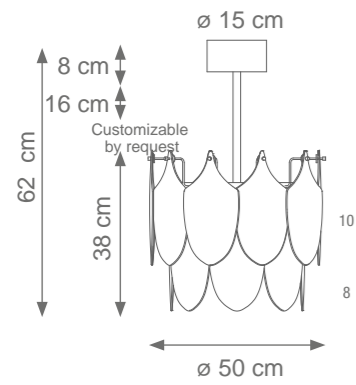

PEACOCK

Collection Materials: Brass Structure, Porcelain, Murano Glass

Height customizable by request

kg: structure & maximum feathers weight

Tiny Short Peacock Chandelier (2 levels, 18 feathers)
Code: C807911
Type 6 lights electrification x Max 28W E14 CE
Size: cm. 38 h x 50 ø - 18 kg