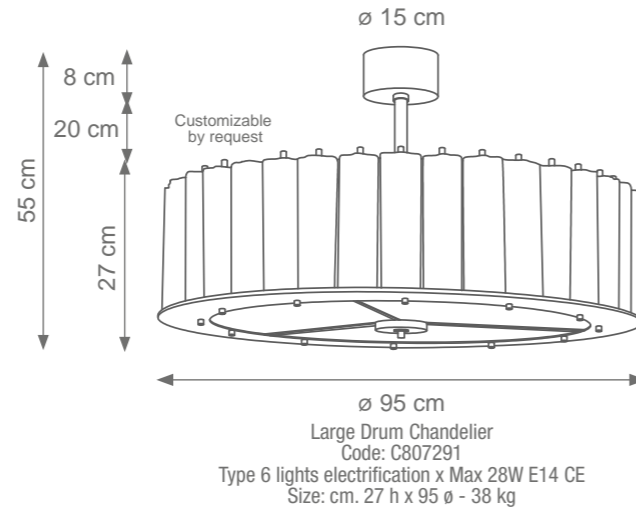

DRUM

Collection Materials: Brass Structure, Murano Glass
Height customizable by request