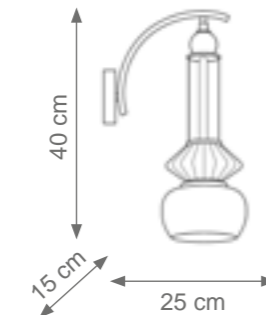

Marie Wall Light
Code: C808270
Type 1 light electrification x Max 28W E14 CE
Size: cm. 40 h x 25 l x 15 w - 2 kg