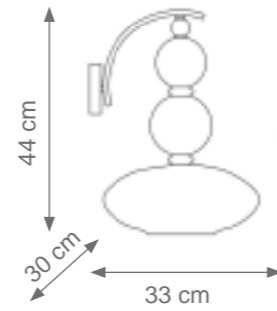

Rita Wall Light
Code: C807351
Type 1 light electrification
x Max 28W E14 CE
Size: cm. 44 h x 33 l x 30 w - 3 kg