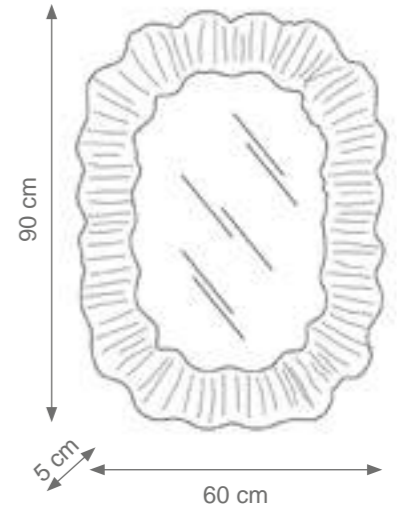

Small Laguna Mirror
Code C808727
Size: cm. 90 h x 60 l x 5 w