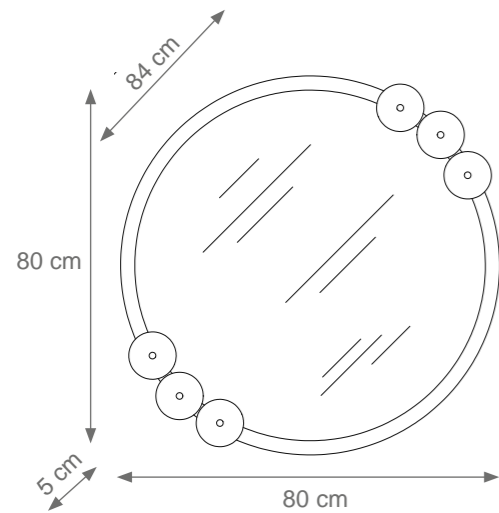

Venusia Mirror
Code C807388
Size: cm. 55 h x 55 l x 5 w

Large Round Dandelion Mirror
Code 4007457
Size: cm. 80 h x 80 l x 5 w

Portofino Mirror
Code 7004329
Type electrification LED Light
Size: cm. 100 h x 80 l x 5 w
Code 0004329
without LED