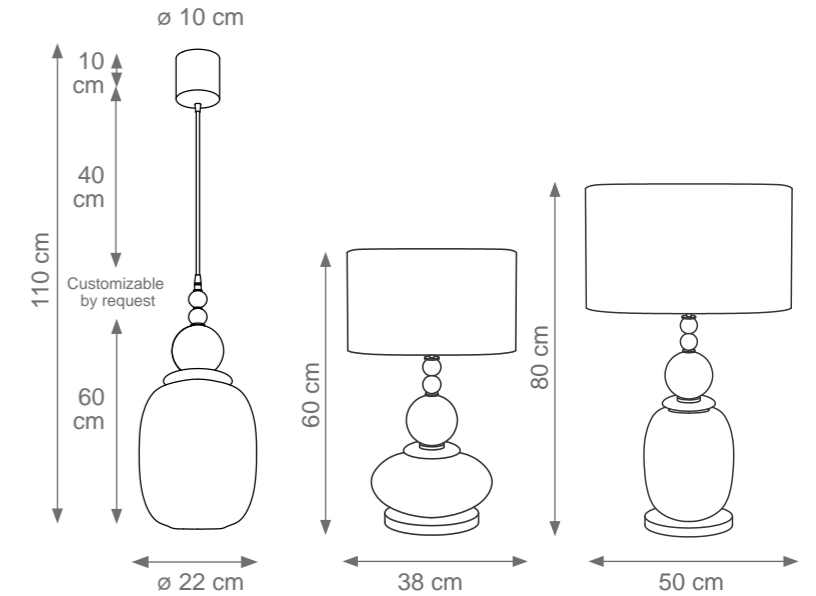

VIOLETTE

Materials: Brass Structure, Porcelain and Murano glass

Height customizable by request

Violette Pendant Light
Code: C808348
Type 1 light electrification x
Max 28W E14 CE
Size: cm. 60 h x 22 ø - 4 kg

Violette Table Lamp
Code: C808345
Type 1 light electrification x
Max 53W E27 CE
Size: cm. 60 h x 38 ø - 3 kg

Violette Table Lamp
Code: C808346
Type 1 light electrification x
Max 53W E27 CE
Size: cm. 80 h x 50 ø - 3 kg