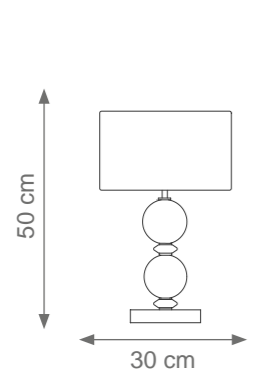

DIVAS

Collection Materials: Brass Structure, Porcelain and Murano glass

Height customizable by request

Gigi Table Lamp
Code: 4804818
Type 1 light electrification
x Max 53W E27 CE
Size: cm. 53 h x 30 ø - 2,5 kg