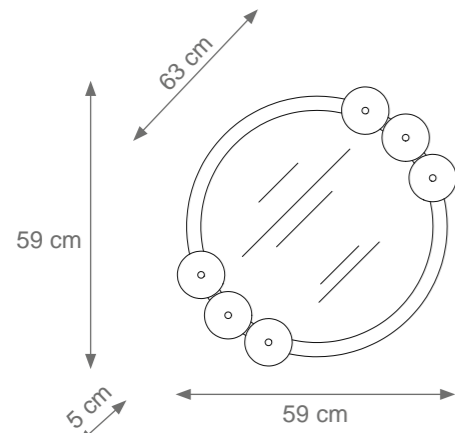

MIRROR

Collection Materials: Brass Structure. Porcelain, Inox

Round Dandelion Mirror
Code 4007456
Size: cm. 59 h x 59 l x 5 w