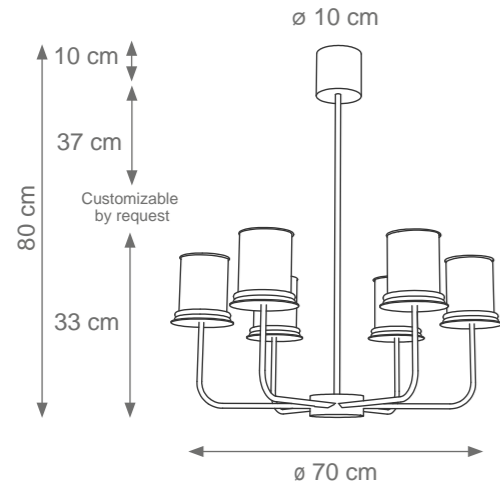

LONDON

Collection Materials: Brass Structure, Porcelain
Height customizable by request

London Chandelier
Code: L807295
Type 6 lights electrification x Max 28W E14 CE
Size: cm. 33 h x 70 ø - 4 kg