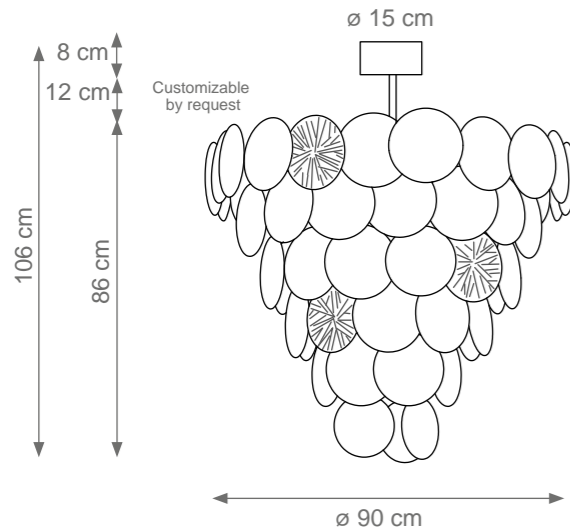

Candy Chandelier
Code: C808180
Type 12 lights electrification x Max 28W E14 CE
Size: cm. 86 h x 90 ø - 80 kg

CANCUN

Collection Materials: Brass Structure, Porcelain, Murano Glass
Height customizable by request