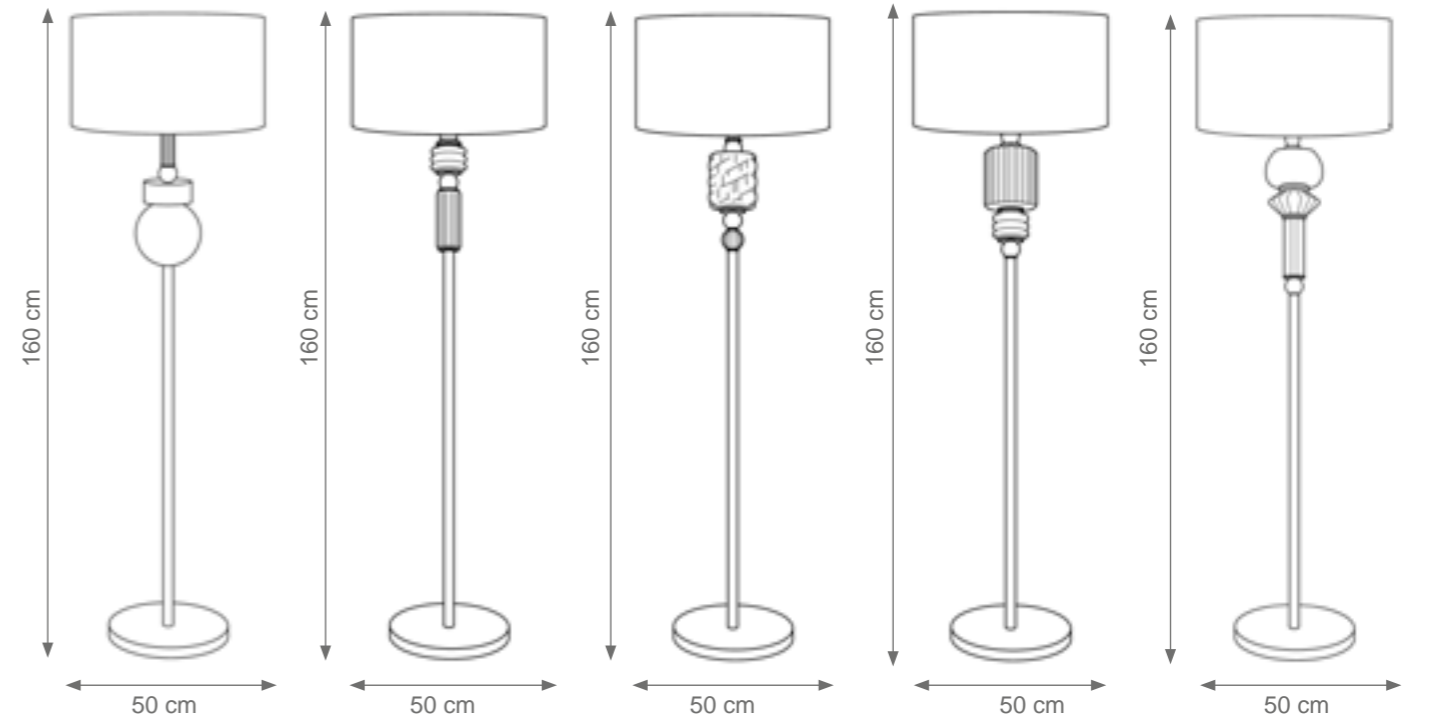

LOLITE

Collection Materials: Brass Structure, Porcelain and Murano glass

Etienne Floor Lamp Code: C808290 Type 1 light electrification x Max 53W E27 CE Size: cm. 160 h x 50 ø - 12 kg
Fifi Floor Lamp Code: C808291 Type 1 light electrification x Max 53W E27 CE Size: cm. 160 h x 50 ø - 12 kg
Clotilde Floor Lamp Code: C808292 Type 1 light electrification x Max 53W E27 CE Size: cm. 160 h x 50 ø - 12 kg
Silvy Floor Lamp Code: C808293 Type 1 light electrification x Max 53W E27 CE Size: cm. 160 h x 50 ø - 12 kg
Marie Floor Lamp Code: C808294 Type 1 light electrification x Max 53W E27 CE Size: cm. 160 h x 50 ø - 12 kg