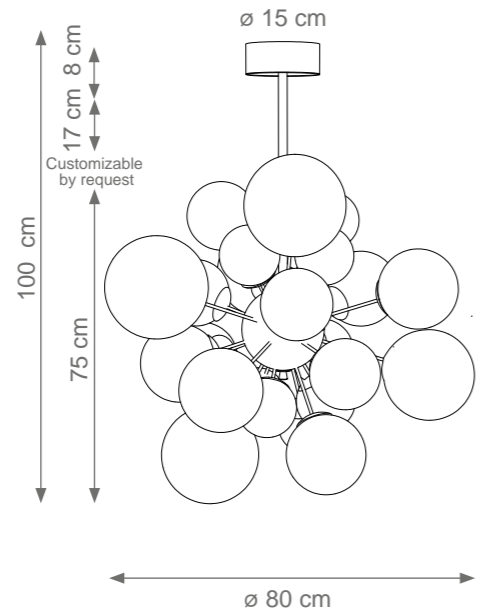

Small Lady V Chandelier
Code: C807840
Type 12 lights electrification x Max 28W E14 CE
Size: cm. 55 h x 60 ø - 16 Kg

Medium Lady V Chandelier
Code: C807850
Type 24 lights electrification x Max 28W E14 CE
Size: cm. 75 h x 80 ø - 20 Kg