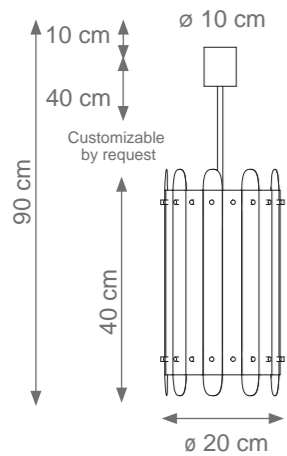

Small Blush Chandelier
Code: C807336
Type 4 lights electrification x Max 28W E14 CE
Size: cm. 40 h x 20 ø - 14 kg