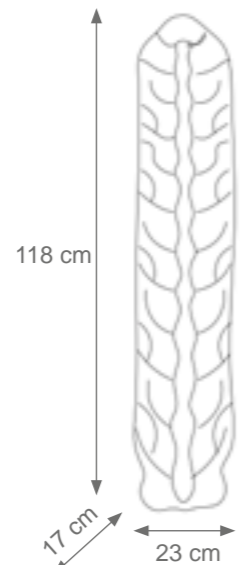

Panama Wall Light
Code: C808969.602
Type 4 light electrification x Max 28W E14 CE
cm. 118 h x 23 l x 17 w - 12 kg