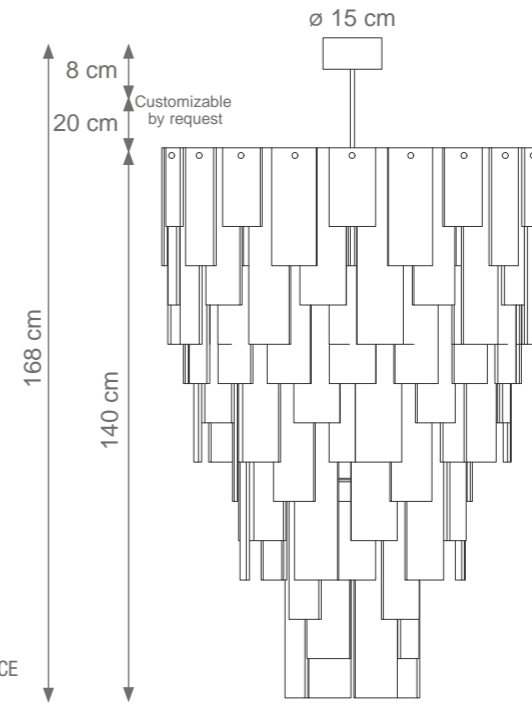

The Wall Large Chandelier
Code: C807273
Type 12 lights electrification x Max 28W E14 CE
Size: cm. 140 h x 100 ø - 120 kg