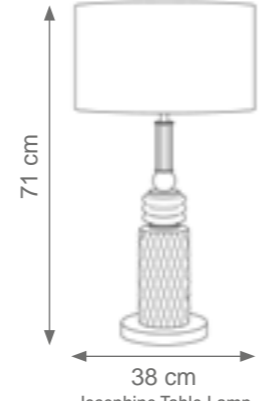

Josephine Table Lamp
Code: C808116
Type 1 light electrification x Max 53W E27 CE
Size: cm. 71 h x 38 ø - 2,5 kg