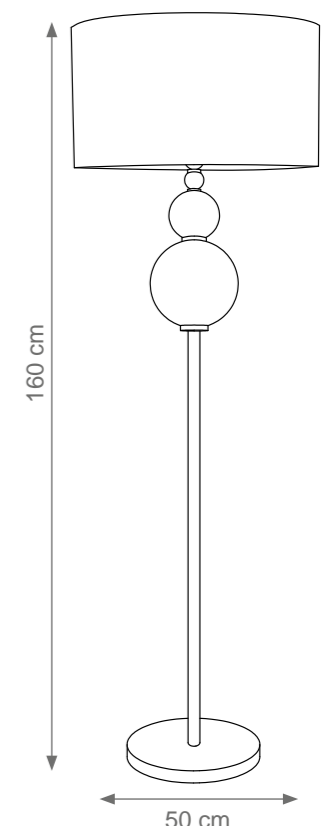

Lady V Floor Lamp
Code: C807939
Type 1 light electrification x Max 53W E27 CE
Size: cm. 160 h x 50 ø