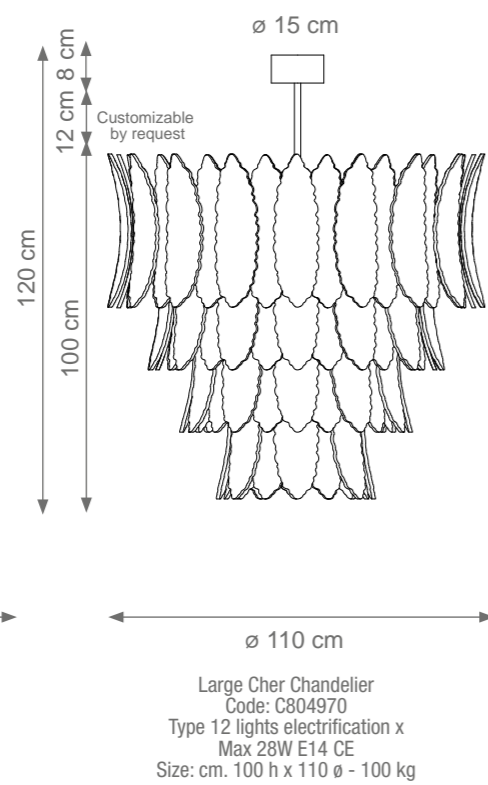

Large Kelly Wall Light
Code C808583
Type 4 lights electrification x Max 28W E14 CE
Size: cm. 56 h x 50 l x 20 w - 8 kg

Collection Materials: Brass Structure, Porcelain, Murano Glass

Height customizable by request