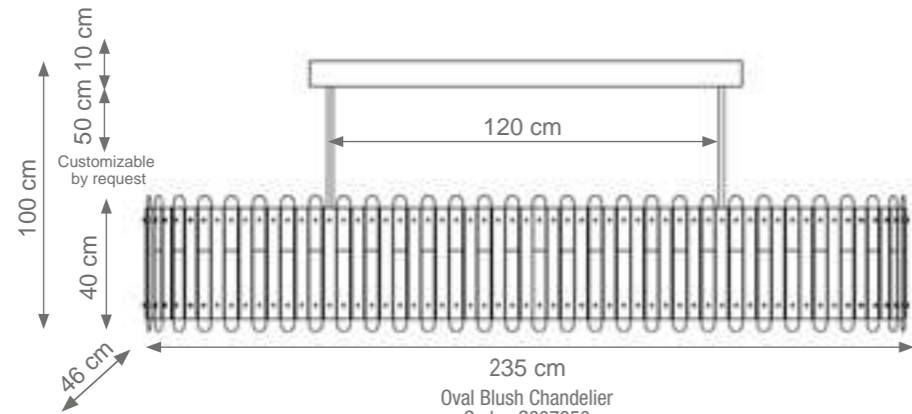

BLUSH

Collection Materials: Brass Structure, Murano Glass
Height customizable by request

Oval Blush Chandelier
Code: C807350
Type 24 lights electrification x Max 28W E14 CE
Size: cm. 40 h x 235 l x 46 w - 100 kg