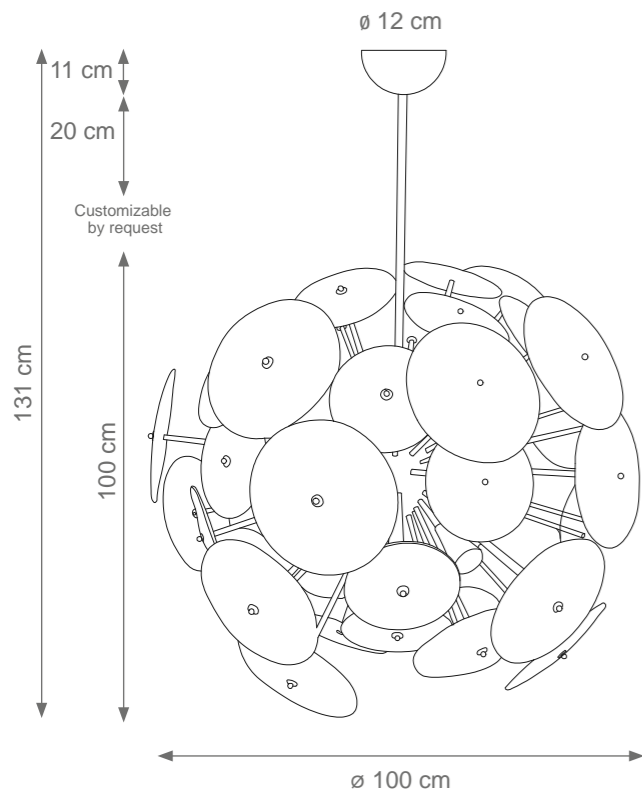

Large Dandelion Chandelier
Code: C807346
Type 16 lights electrification x Max 28W E14 CE
Size: cm. 100 h x 100 ø - 48 kg