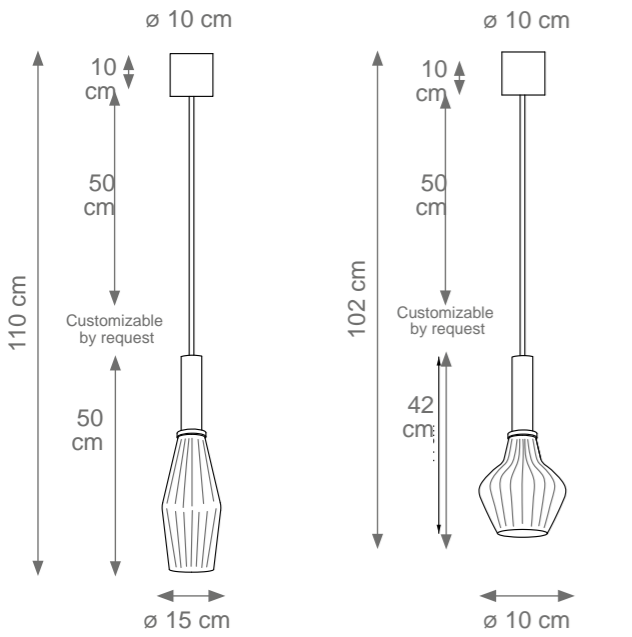

VILLARI

Materials: Brass Structure, Porcelain and Murano glass

Height customizable by request

Mexico Pendant Light
Code: F908238
Type 1 light electrification
x Max 28W E14 CE
Size: cm. 50 h x 15 ø - 2 kg