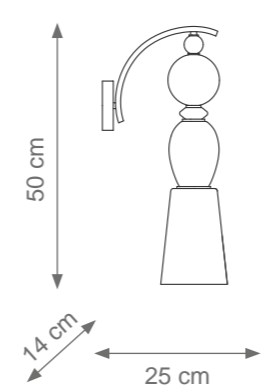

Ava Wall Light
Code: C807544
Type 1 light electrification
x Max 28W E14 CE
Size: cm. 50 h x 25 l x 14 w - 3 kg