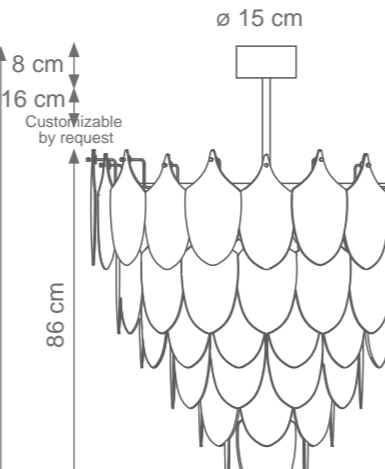

Medium Peacock Chandelier (6 levels, 72 feathers)
Code: C807277
Type 12 lights electrification x Max 28W E14 CE
Size: cm. 86 h x 90 ø - Max 70 kg