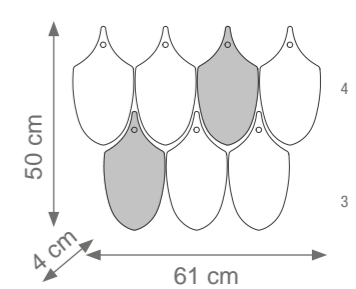

Peacock Wall Light (7 feathers)
Code: I807800
Type 1 electrification LED Light
Size: cm. 50 h x 76 l x 4 w - 6 kg