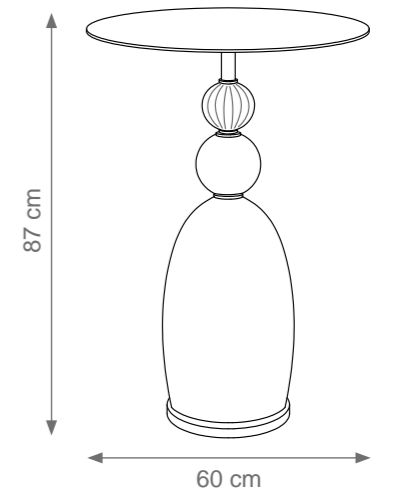

Violette Coffee Table
Code: C808477
Size: cm. 87 h x 60 ø