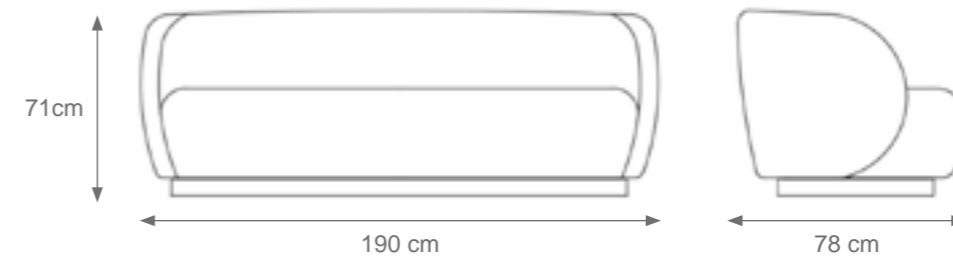

Doge Sofa
Code: 0005303
Size: cm. 71 h x 190 l x 78 w