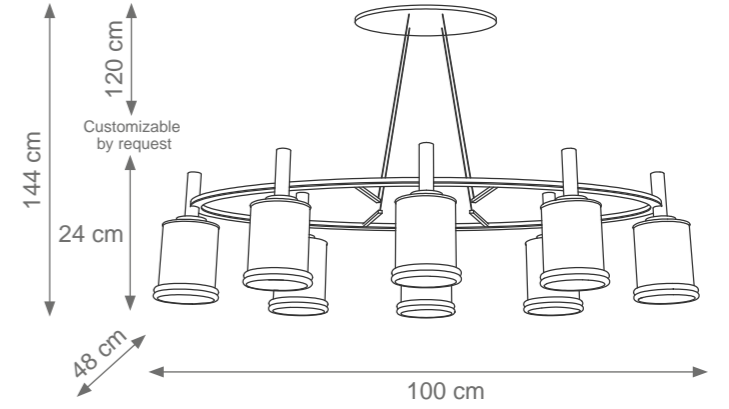

Gilda Oval Chandelier
Code: I807675
Type 8 lights electrification x Max 28W G9 CE
Size: cm. 24 h x 100 l x 48 w - 8 kg