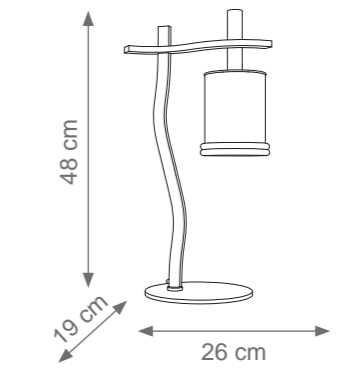

Gilda Table Lamp
Code: I807671
Type 1 light electrification x Max 28W G9 CE
Size: cm. 48 h x 26 l x 19 w - 1,5 kg