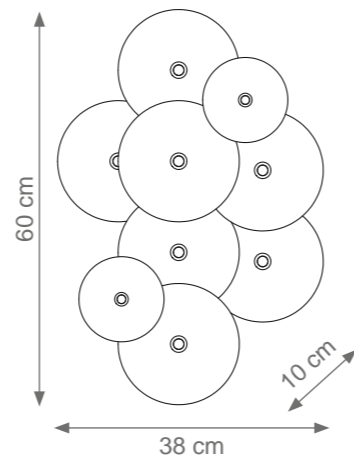

Large Dandelion Wall Light
Code: C807546
Type 3 lights electrification x Max 28W G9 CE
Size: cm. 60 h x 38 l x 10 w - 9 kg