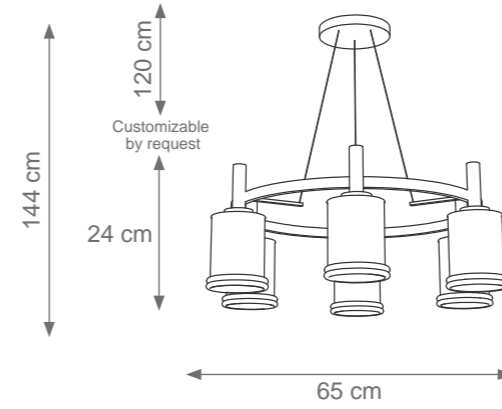

GILDA

Collection Materials: Brass Structure and Porcelain
Height customizable by request

Small Gilda Chandelier
Code: I807674
Type 6 lights electrification x Max 28W G9 CE
Size: cm. 24 h x 65 ø - 6 kg