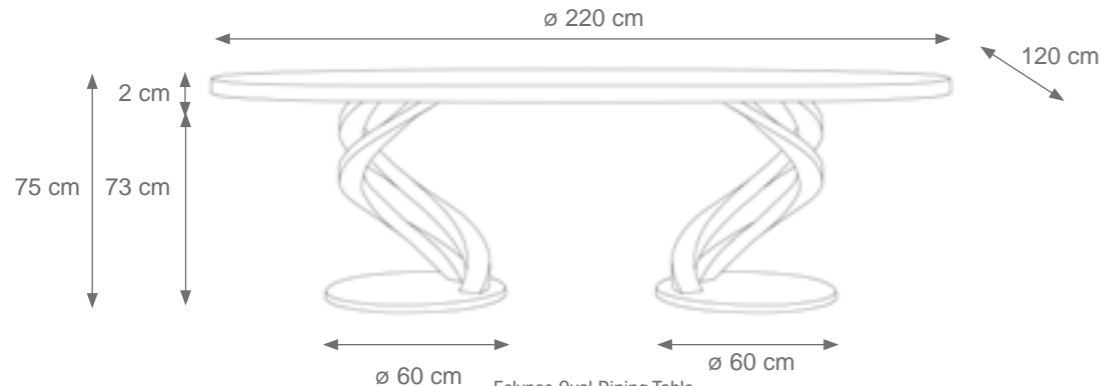

Small Adamant Mirror
Code C808181
Size: cm. 70 h x 50 l x 8 w

Medium Adamant Mirror
Code C807935
Size: cm. 120 h x 70 l x 8 w

Large Adamant Mirror
Code C807934
Size: cm. 140 h x 70 l x 8 w

TABLES

ECLYPSE

Collection Materials: Inox Steel 304 Structure