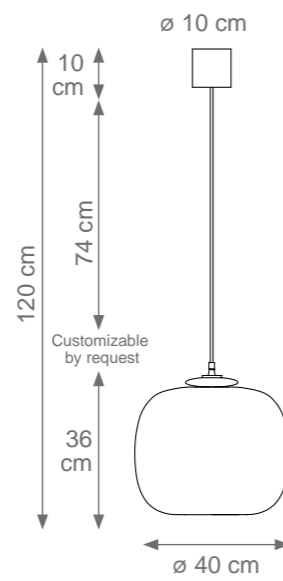

Nardò Pendant Light
Code: C808001
Type 1 light electrification x
Max 28W E14 CE
Size: cm. 36 h x 40 ø - 5 kg