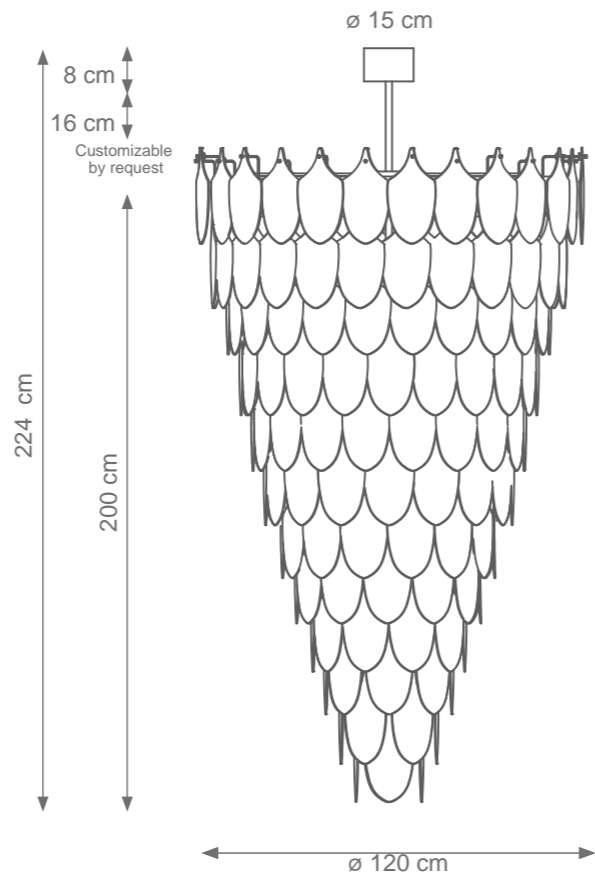

King Peacock Chandelier (12 levels, 180 feathers)
Code C807558
Type 24 lights electrification x Max 28W E14 CE
Size: cm. 200 h x 120 ø - 155 kg