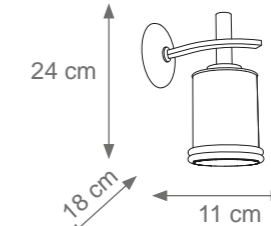

Gilda Applique
Code: I807673
Type 1 light electrification x Max 28W G9 CE
Size: cm. 24 h x 11 l x 18 w - 1 kg