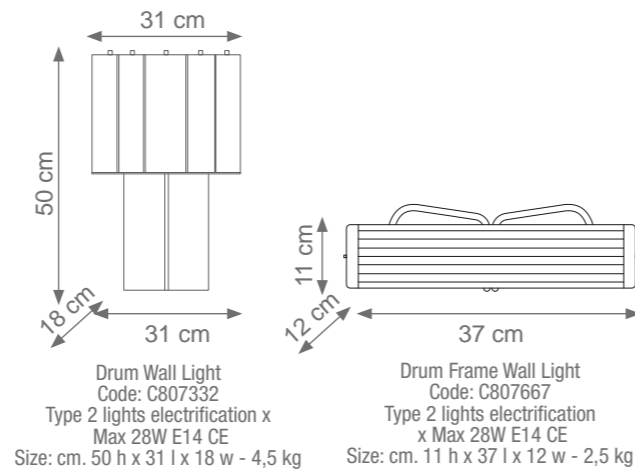

DRUM

Collection Materials: Brass Structure, Murano Glass
Height customizable by request