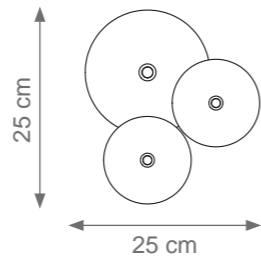

Small Dandelion Wall Light
Code: C807901
Type 2 light electrification x Max 28W G9 CE
Size: cm. 25 h x 25 l - 3 kg