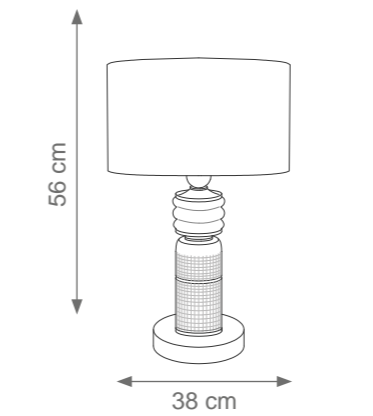

MYTHOLOGY

Collection Materials: Brass Structure, Porcelain and Murano glass

Diana Table Lamp
Code: C808538
Type 1 light electrification x Max 53W E27 CE
Size: cm. 56 h x 38 ø - 2 kg