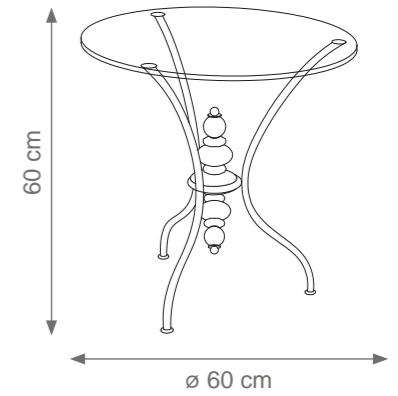

New York Trolley
Code: 4806876
Size: cm. 70 h x 90 l x 40 w

Diva Trolley
Code: 4807741
Size: cm. 70 h x 90 l x 44 w

COFFEE TABLE

Collection Materials: Brass Structure, Marble or Glass Top

Peacock Coffee Table (32 feathers)
Code: I807327
Size: cm. 57 h x 82 ø - 68 kg
white marble top