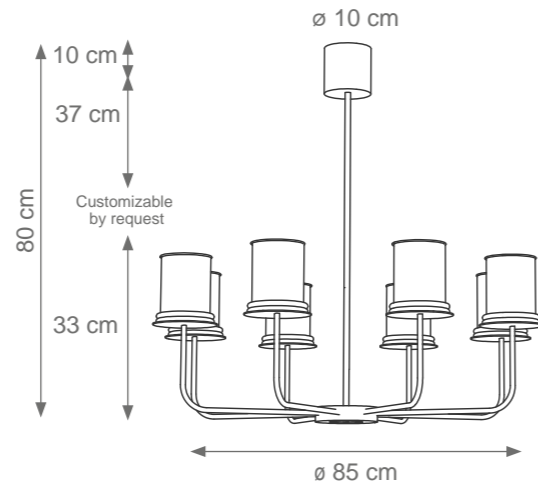

London Chandelier
Code: L807539
Type 8 lights electrification x Max 28W E14 CE
Size: cm. 33 h x 85 ø - 6 kg