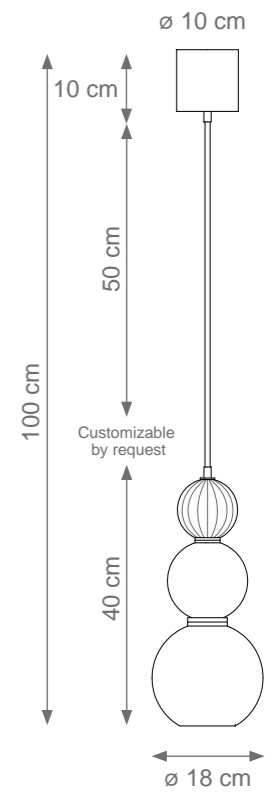

Lady V Pendant Light
Code: C807936
Type 1 light electrification x Max 28W E14 CE
Size: cm. 40 h x 16 ø - 3 Kg