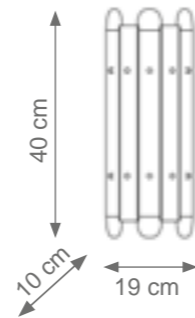

Applique Blush Chandelier
Code: C808968
Type 2 lights electrification x Max 28W E14 CE
Size: cm. 40 h x 19 l x 10 w - 3 kg

APPLIQUE

Collection Materials: Brass Structure, Murano Glass