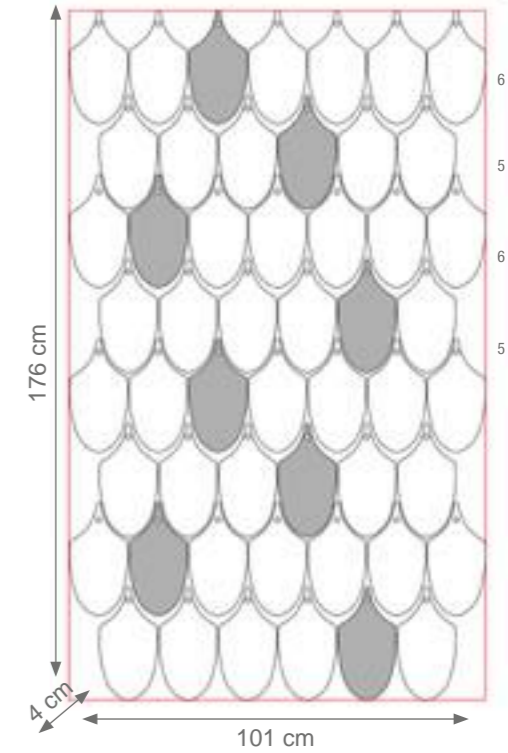

Wall Panel
Code I805426 (52 feathers)
Type 2 electrification LED Light
Size: cm. 176 h x 101 l x 4 w - 36 kg