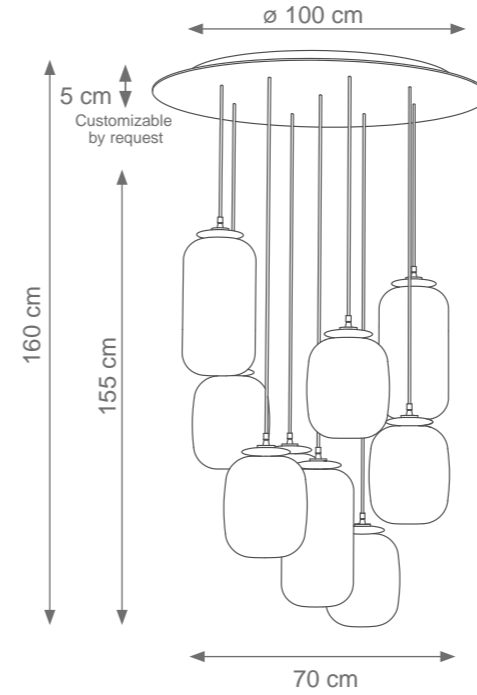

Long Island Chandelier
Code: C807827
Type 9 lights electrification x Max 28W E14 CE
Size: cm. 160 h x 100 ø - 60 kg