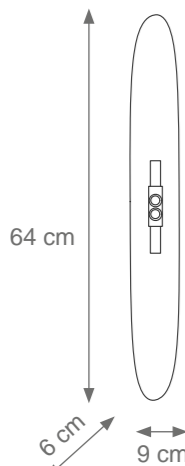

Sophia Wall Light
Code: C808128
Type 2 light electrification x Max 28W E14 CE
Size: cm. 64 h x 9 l x 6 w - 1,5 kg