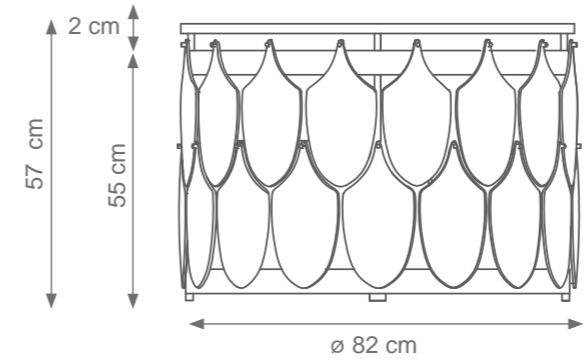

Peacock Coffee Table (32 feathers)
Code: I807327
Size: cm. 57 h x 82 ø - 68 kg
white marble top