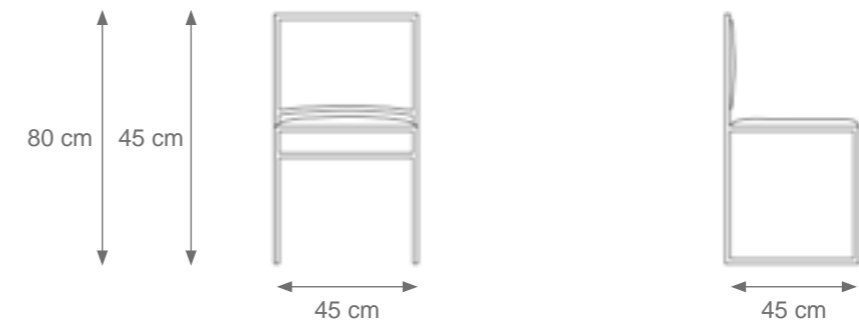

C807277.520

TECHNICAL DRAWINGS

FURNITURE

VILLARI

Decò Chair
Code: C807151
Size: cm. 80 h x 45 l x 45 w

Lady V Chair
Code: 0005325
Size: cm. 88 h x 50 l x 50 w

Amour Chair
Code: 0005325
Size: cm. 90 h x 53 l x 60 w