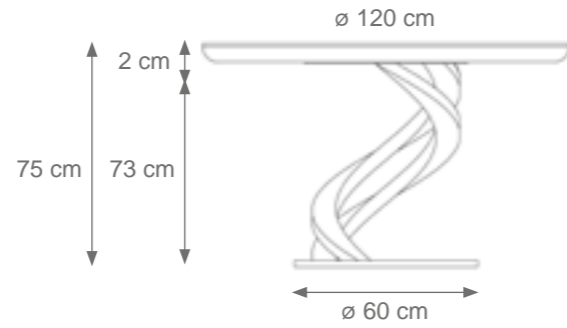

Eclipse Dining Table
Code: M807465
Size: cm. 75 h x 120 ø
Only Base Code: M807460