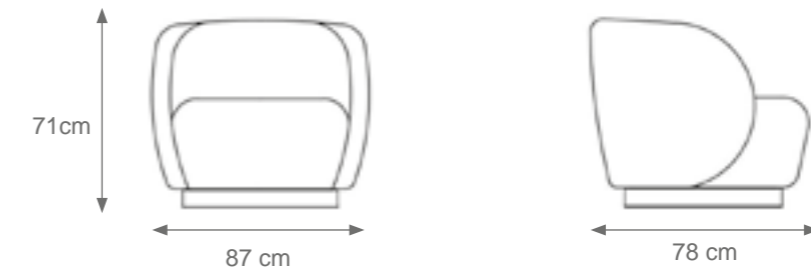

Lady V Armchair
Code: 0005324
Size: cm. 71 h x 87 l x 78 w