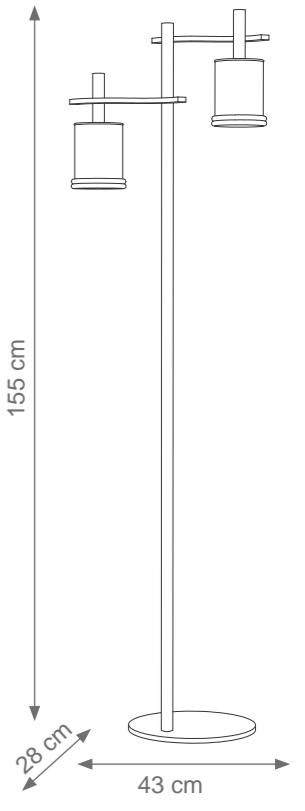

Gilda Floor Lamp
Code: I807672
Type 2 lights electrification x Max 28W G9 CE
Size: cm. 155 h x 43 l x 28 w - 4 kg