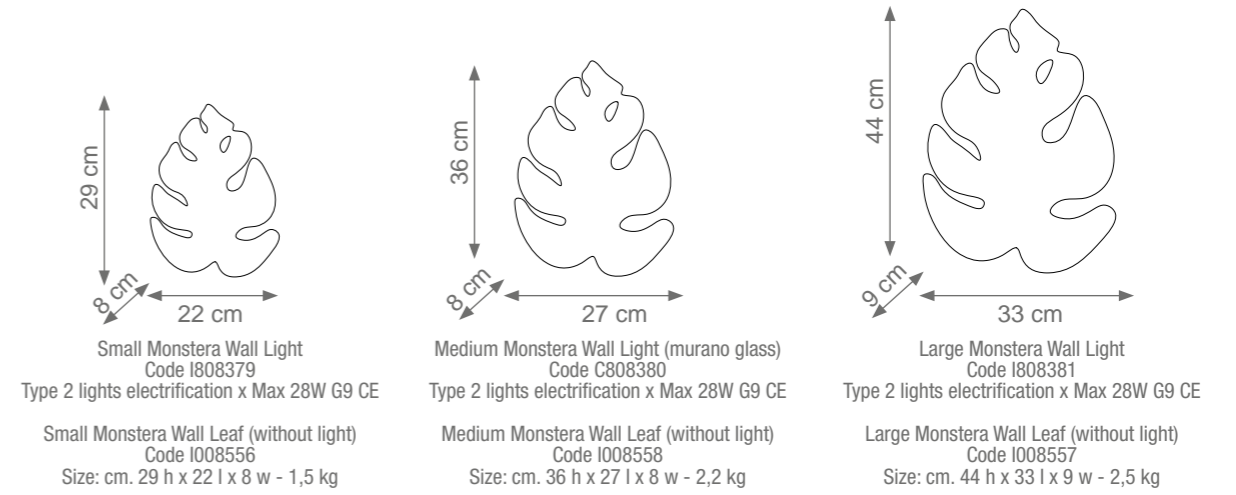

Cocco Table Lamp
Code 0003566
Type 1 light electrification x Max 53W E27 CE
Size: cm. 68 h x 50 ø

ROSE

Collection Materials: Brass Structure, Porcelain, Murano Glass

MONSTERA

Collection Materials: Brass Structure, Porcelain, Murano Glass