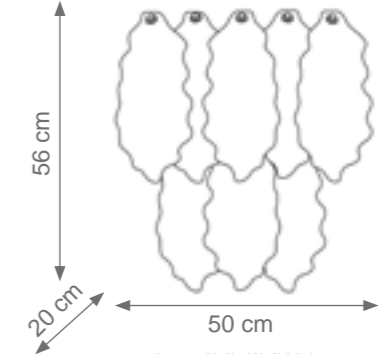

Large Kelly Wall Light
Code C808583
Type 4 lights electrification x Max 28W E14 CE
Size: cm. 56 h x 50 l x 20 w - 8 kg