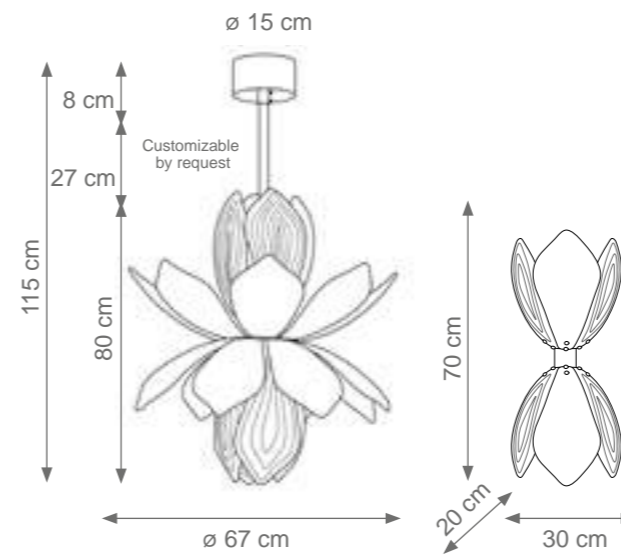

TULIP

Collection Materials: Brass Structure, Porcelain, Murano Glass
Height customizable by request

Tulip Chandelier
Code: C808373
Type 8 lights electrification x Max 5W G9 CE
Size: cm. 80 h x 67 ø - 25 kg

Large Kelly Wall Light
Code C808583
Type 4 lights electrification x Max 5 W G9 CE
Size: cm. 70 h x 30 l x 20 w - 6 kg

POPPY

Collection Materials: Brass Structure, Porcelain, Murano Glass
Height customizable by request