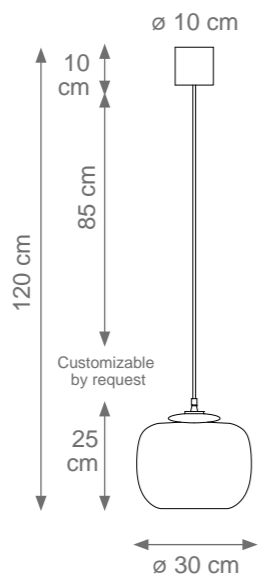

Specchia Pendant Light
Code: C808000
Type 1 light electrification x
Max 28W E14 CE
Size: cm. 25 h x 30 ø - 3 kg