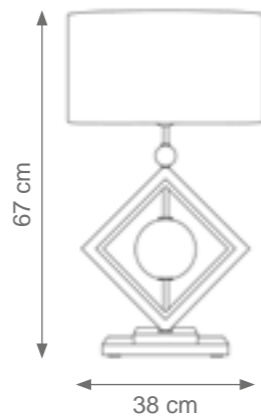

Clark Table Lamp
Code: C807337
Type 1 light electrification
x Max 53W E27 CE
Size: cm. 67 h x 38 ø - 1,5 kg