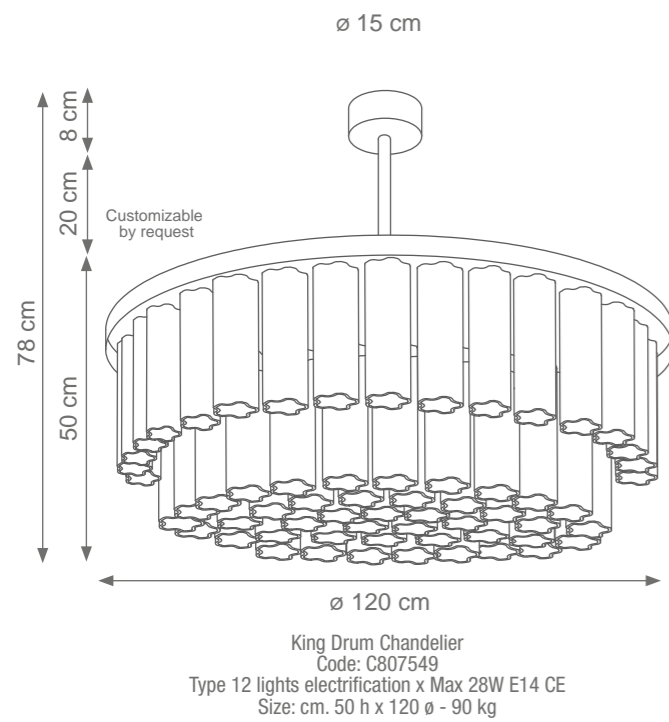

DRUM

Collection Materials: Brass Structure, Murano Glass
Height customizable by request