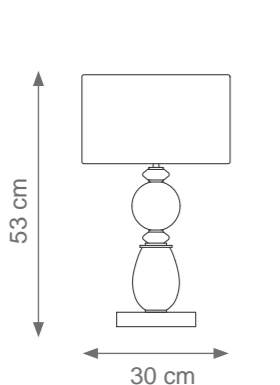

Ava Table Lamp
Code: 4807860
Type 1 light electrification
x Max 53W E27 CE
Size: cm. 53 h x 30 ø - 2,5 kg