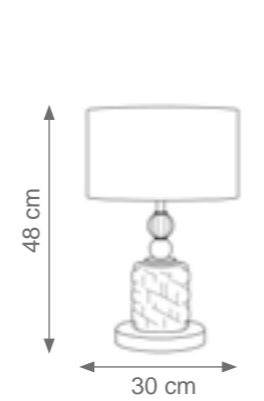

Clotilde Table Lamp
Code: C808113
Type 1 light electrification x Max 53W E27 CE
Size: cm. 48 h x 30 ø - 2,5 kg