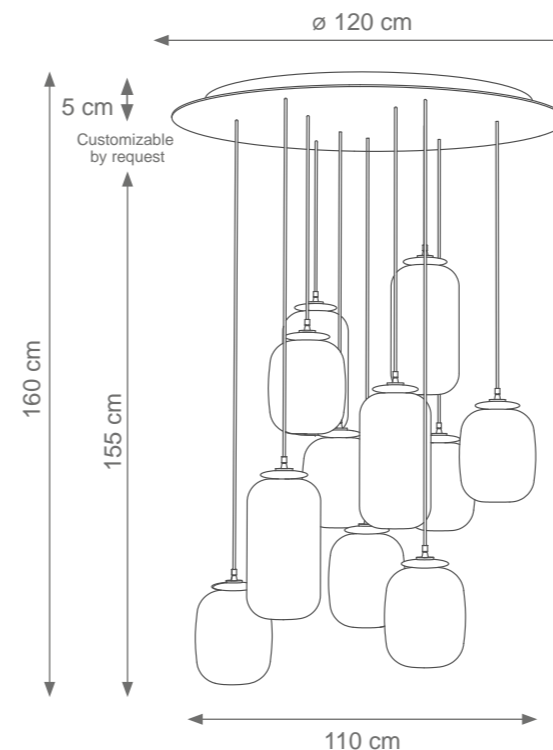

Broadway Chandelier
Code: C808028
Type 11 lights electrification x Max 28W E14 CE
Size: cm. 160 h x 120 ø - 74 kg