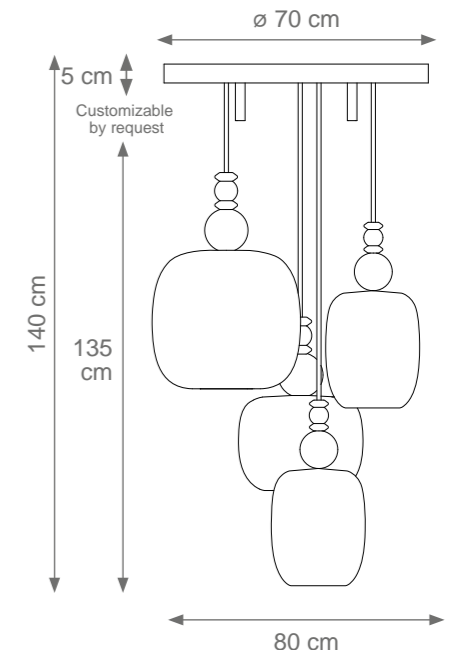

Icons '80 Chandelier
Code: C807919
Type 3 lights electrification x Max 28W E14 CE
Size: cm. 130 h x 70 ø - 22 kg

Icons '80 Chandelier
Code: C808242
Type 4 lights electrification x Max 28W E14 CE
Size: cm. 140 h x 80 ø - 27 kg