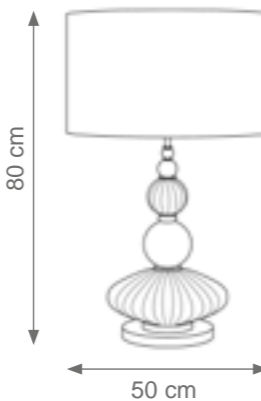

Paul Table Lamp
Code: C807338
Type 1 light electrification
x Max 53W E27 CE
Size: cm. 80 h x 50 ø - 2,5 kg