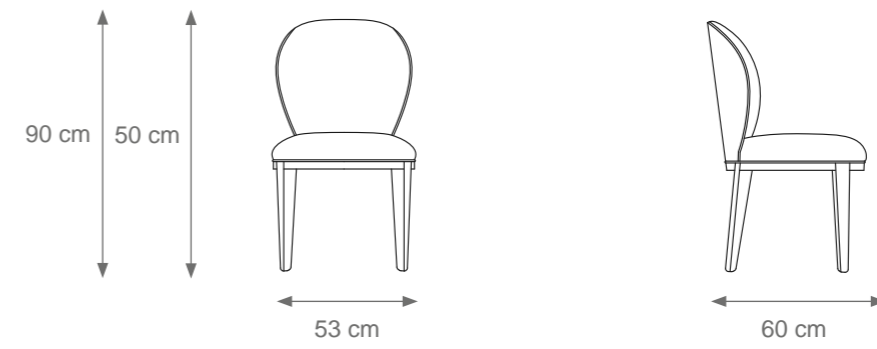

C807277.520

TECHNICAL DRAWINGS

FURNITURE

VILLARI

Decò Chair
Code: C807151
Size: cm. 80 h x 45 l x 45 w

Lady V Chair
Code: 0005325
Size: cm. 88 h x 50 l x 50 w

Amour Chair
Code: 0005325
Size: cm. 90 h x 53 l x 60 w