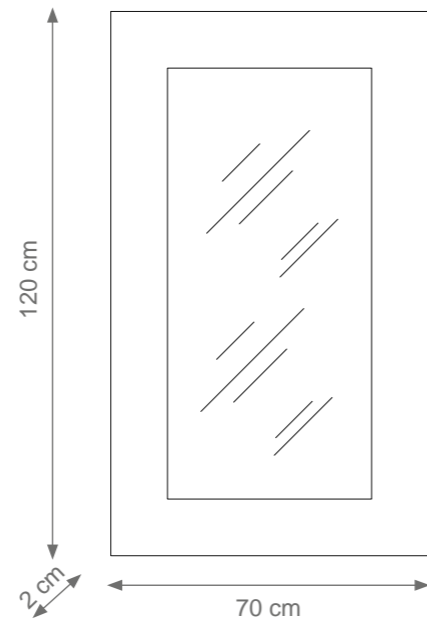

Brad Mirror
Code 4002516
Size: cm. 120 h x 70 l x 2 w