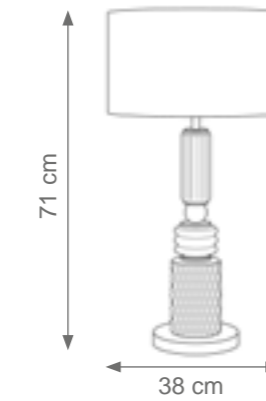

Fifi Table Lamp
Code: C808115
Type 1 light electrification x Max 53W E27 CE
Size: cm. 71 h x 38 ø - 2,5 kg