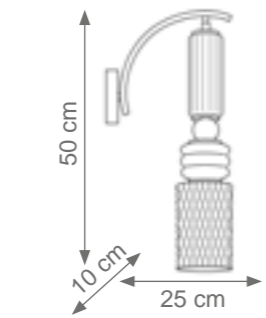

Fifi Wall Light
Code: C808268
Type 1 light electrification x Max 28W E14 CE
Size: cm. 50 h x 25 l x 10 w - 2 kg