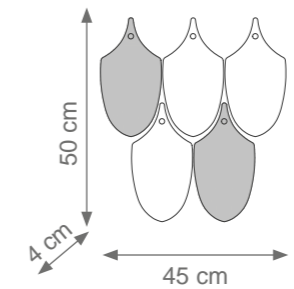

Peacock Wall Light (5 feathers)
Code: I807596
Type 1 electrification LED Light
Size: cm. 50 h x 45 l x 4 w - 4,5 kg