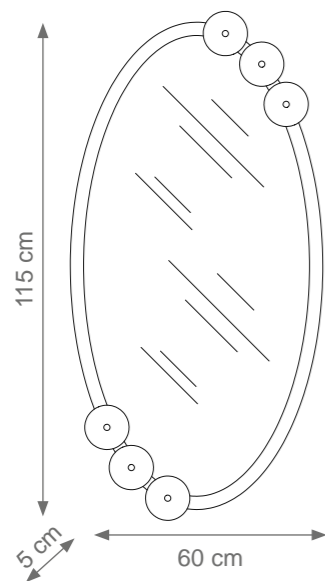

Oval Dandelion Mirror
Code 4007532
Size: cm. 115 h x 60 l x 5 w