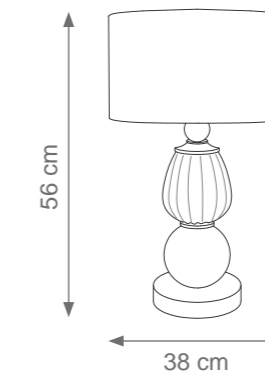

Ares Table Lamp
Code: C808539
Type 1 light electrification x Max 53W E27 CE
Size: cm. 56 h x 38 ø - 2 kg