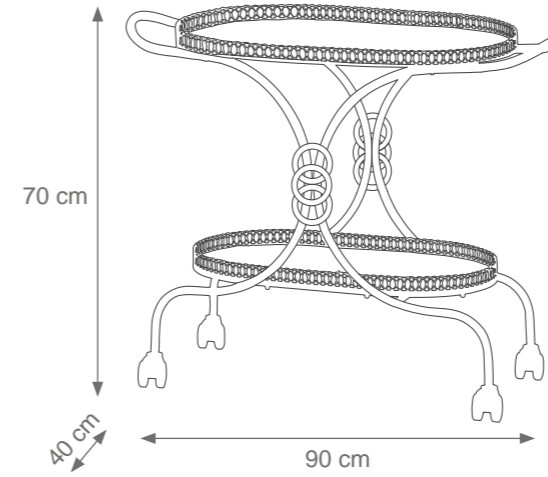

New York Trolley
Code: 4806876
Size: cm. 70 h x 90 l x 40 w

Diva Trolley
Code: 4807741
Size: cm. 70 h x 90 l x 44 w

COFFEE TABLE

Collection Materials: Brass Structure, Marble or Glass Top

Peacock Coffee Table (32 feathers)
Code: I807327
Size: cm. 57 h x 82 ø - 68 kg
white marble top