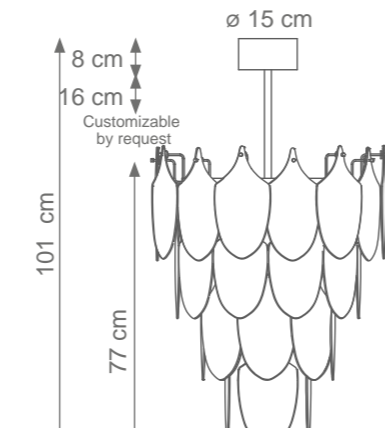

Mignon Peacock Chandelier (4 levels, 36 feathers)
Code: C807651
Type 9 lights electrification x Max 28W E14 CE
Size: cm. 77 h x 65 ø - 35 kg