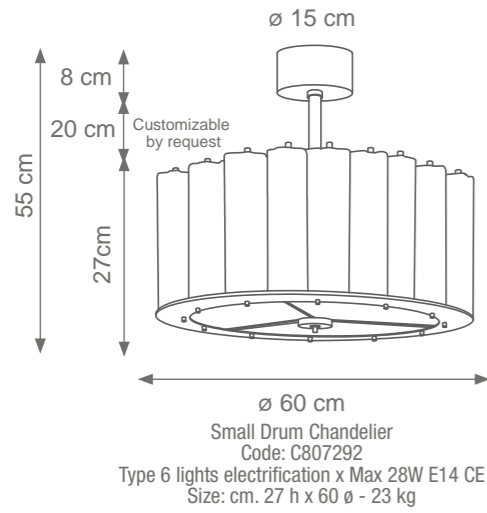

DRUM

Collection Materials: Brass Structure, Murano Glass
Height customizable by request