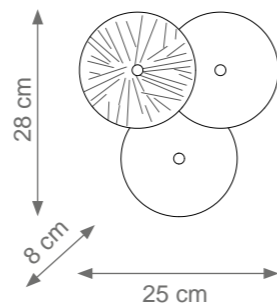

Kelly Wall Light
Code: C808214
Type 2 lights electrification x Max 28W G9 CE
Size: cm. 28 h x 25 l x 8 w - 4 kg

CANCUN

Collection Materials: Brass Structure, Porcelain, Murano Glass
Height customizable by request