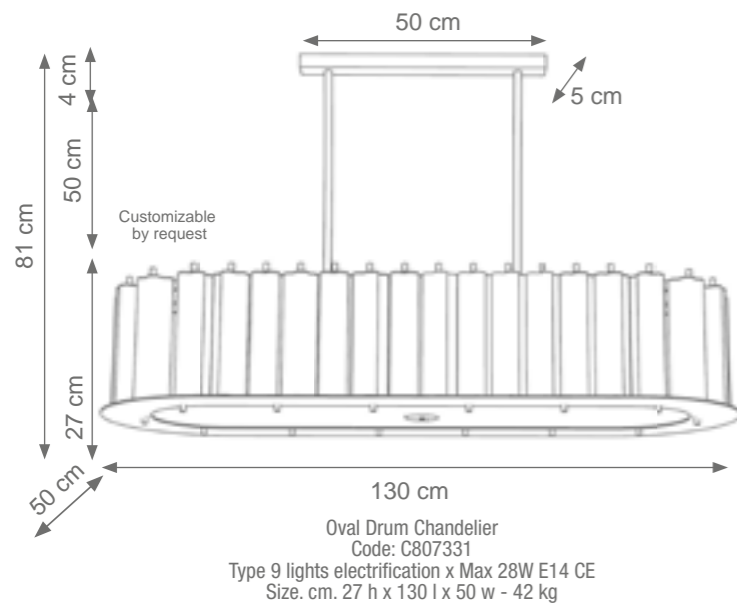

DRUM

Collection Materials: Brass Structure, Murano Glass
Height customizable by request