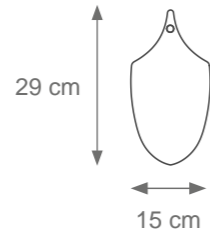

PEACOCK

Collection Materials: Brass Structure, Porcelain, Murano Glass
kg: structure & maximum feathers weight

feather holder

Peacock Porcelain Feather
Code 0007275
Size: cm. 29 h x 15 l x 3 w - 320 gr