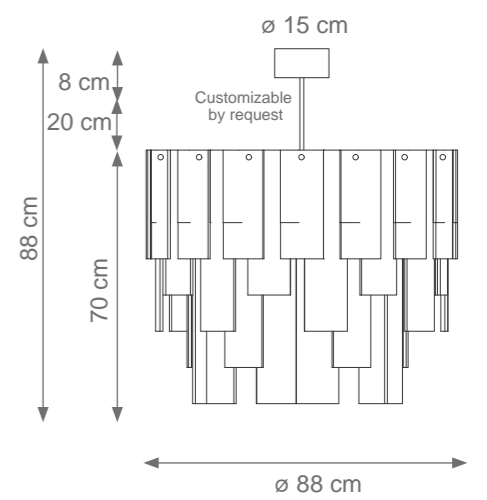

THE WALL

Collection Materials: Brass Structure, Porcelain, Murano Glass
Height customizable by request

Short The Wall Chandelier
Code 1007676
Type LED Light
Size: cm. 30 h x 70 ø - 24 kg

Small The Wall Chandelier
Code C807274
Type 6 lights electrification x Max 28W E14 CE
Size: cm. 80 h x 60 ø - 48 kg