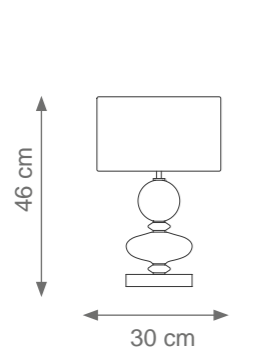

Greta Table Lamp
Code: 4807859
Type 1 light electrification
x Max 53W E27 CE
Size: cm. 46 h x 30 ø w - 2,5 kg