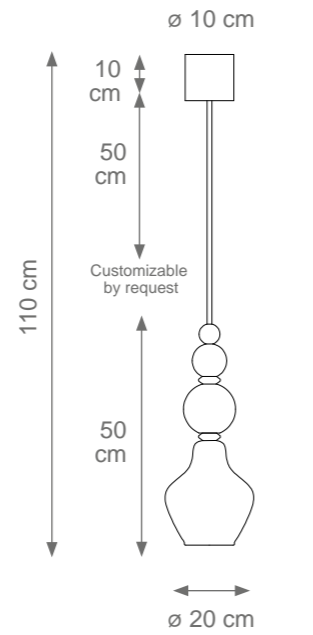

Grace Pendant Light
Code: C807341
Type 1 light electrification x
Max 28W E14 CE
Size: cm. 50 h x 20 ø - 3 kg