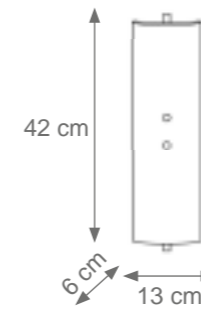

Small The Wall Wall Light
Code C807550
Type 2 lights electrification x Max 28W G9 CE
Size: cm. 42 h x 13 l x 6 w - 2 kg