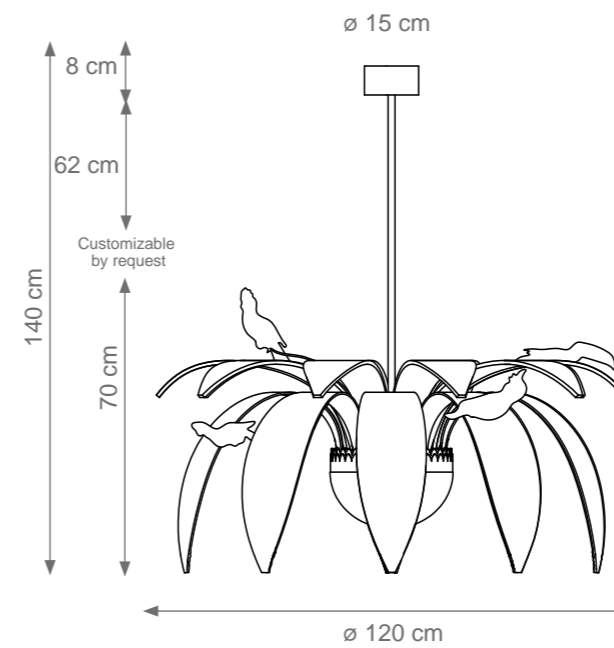

Royal Cancun Chandelier
Code: C808316
Type 8 lights electrification x Max 28W E14 CE
Size: cm. 70 h x 120 ø - 60 kg
Royal Cancun Chandelier (without parrots)
Code: C808803
Type 8 lights electrification x Max 28W E14 CE
Size: cm. 70 h x 120 ø - 60 kg