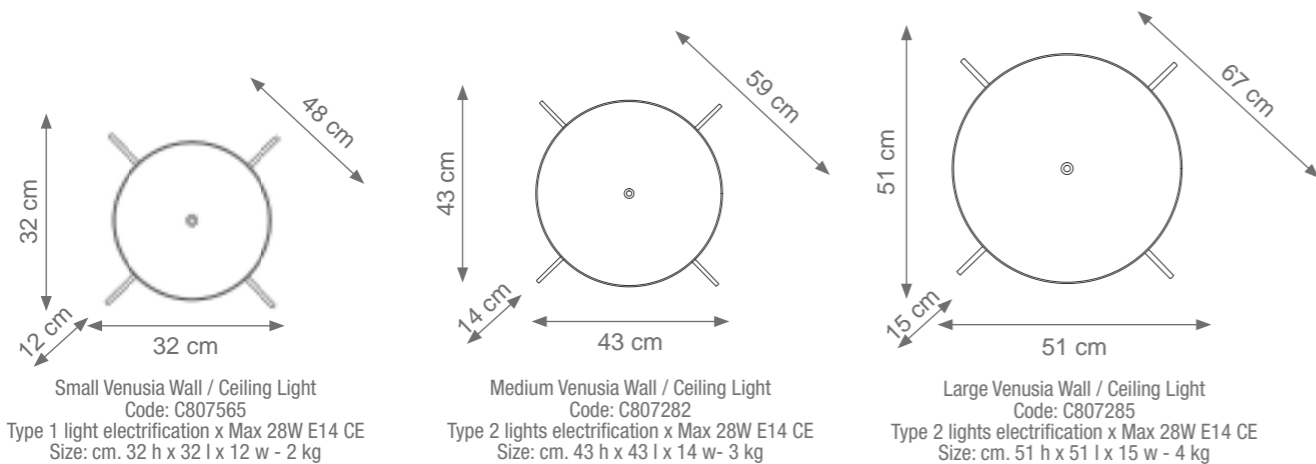

VENUSIA

Collection Materials: Brass Structure, Murano Glass
Height customizable by request