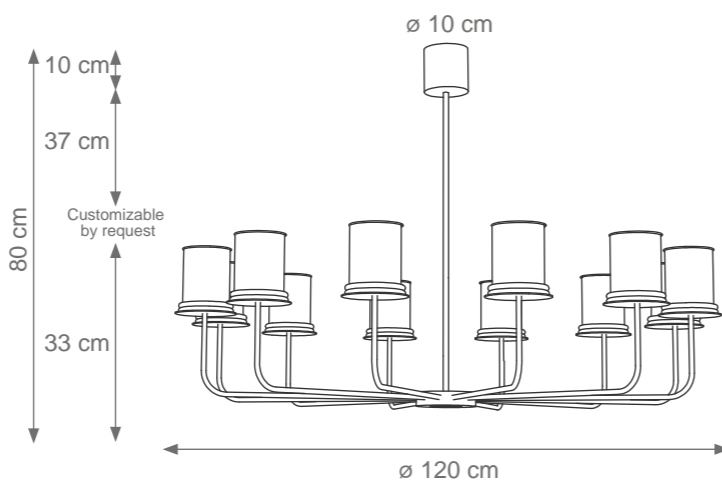

London Chandelier
Code: L807294
Type 12 lights electrification x Max 28W E14 CE
Size: cm. 33 h x 120 ø - 10 kg