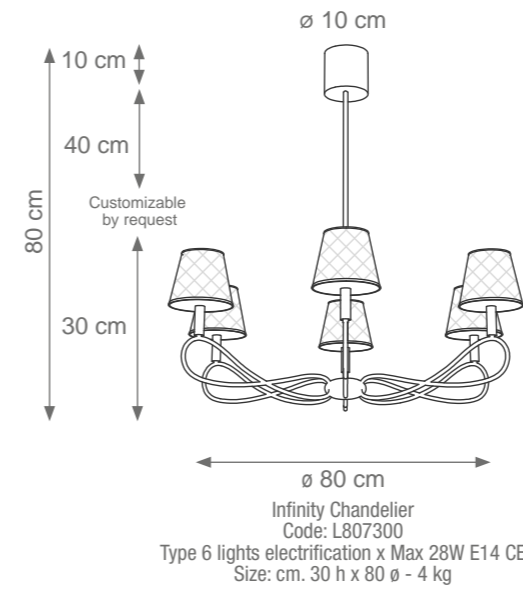

INFINITY

Collection Materials: Brass Structure, Porcelain
Height customizable by request