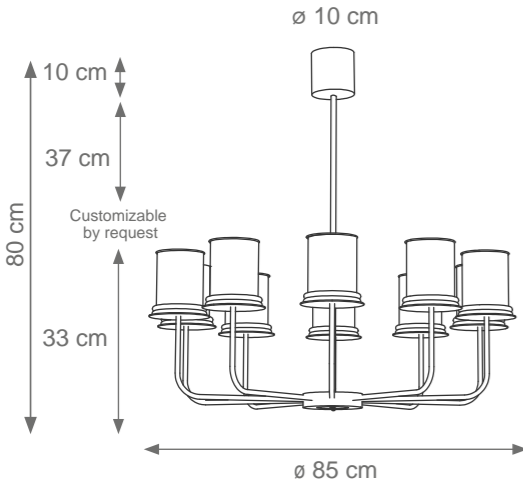

London Chandelier
Code: L807769
Type 10 lights electrification x Max 28W E14 CE
Size: cm. 33 h x 85 ø - 8 kg