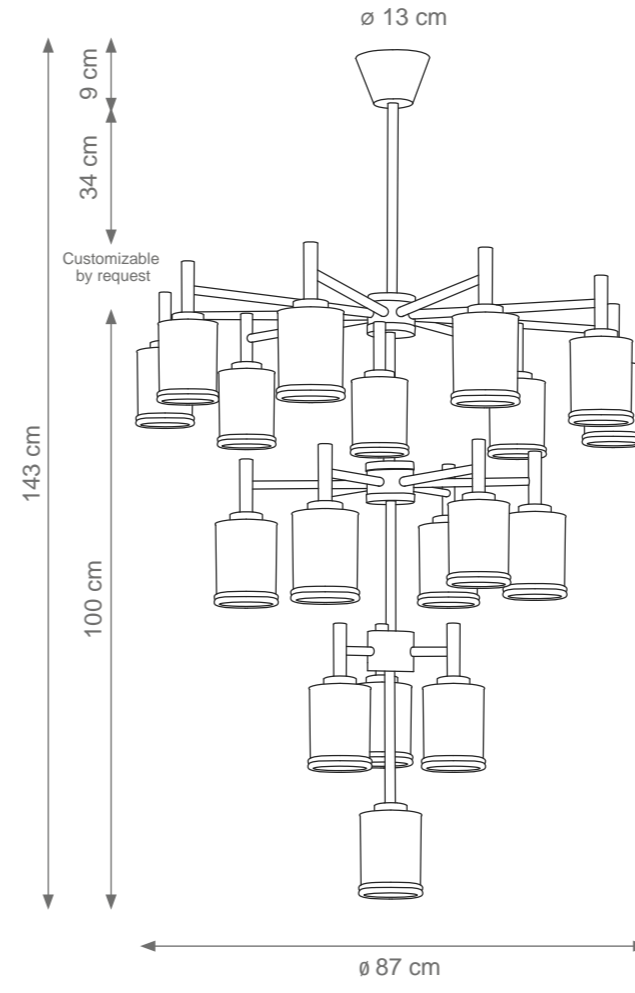

Gilda Chandelier
Code: C807502
Type 19 lights electrification x Max 28W G9 CE
Size: cm. 100 h x 87 ø - 20 kg