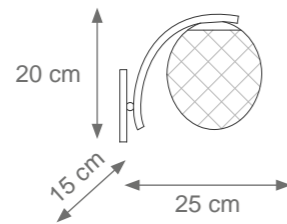

Miami Wall Light
Code: C807267
Type 1 light electrification x Max 28W E14 CE
Size: cm. 20 h x 25 l x 15 w - 1 kg