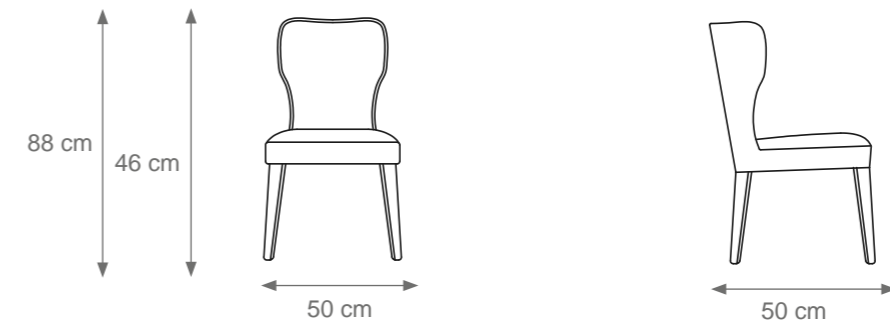

C807277.520

TECHNICAL DRAWINGS

FURNITURE

VILLARI

Decò Chair
Code: C807151
Size: cm. 80 h x 45 l x 45 w

Lady V Chair
Code: 0005325
Size: cm. 88 h x 50 l x 50 w

Amour Chair
Code: 0005325
Size: cm. 90 h x 53 l x 60 w