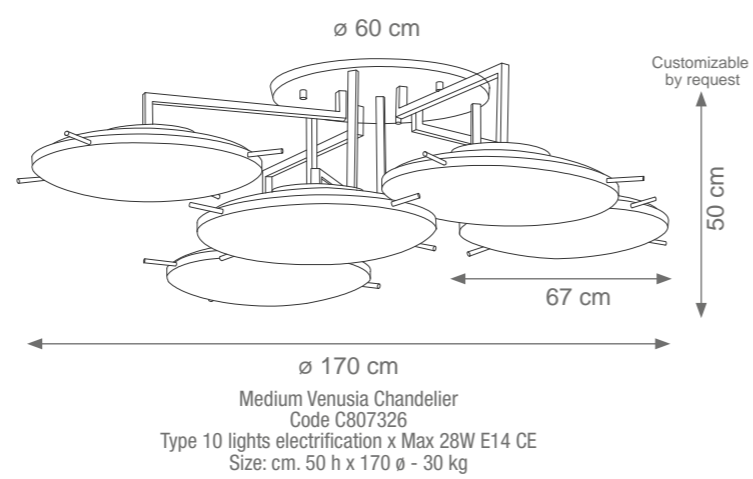

Collection Materials: Brass Structure, Murano Glass
Height customizable by request

King Venusia Chandelier
Code C807551
Type 56 lights electrification x Max 28W E14 CE
Size: cm. 170 h x 490 l - 264 kg

King Venusia Chandelier
bottom view