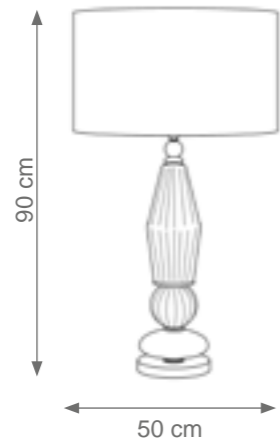

Cary Table Lamp
Code: C807339
Type 1 light electrification
x Max 53W E27 CE
Size: cm. 90 h x 50 ø - 2,5 kg