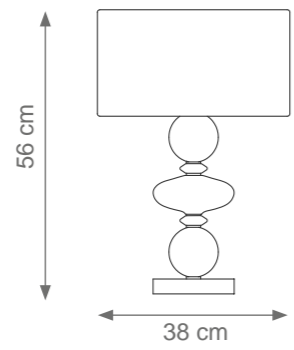

Greta Table Lamp
Code: 4807679
Type 1 light electrification
x Max 53W E27 CE
Size: cm. 56 h x 38 ø w - 3 kg