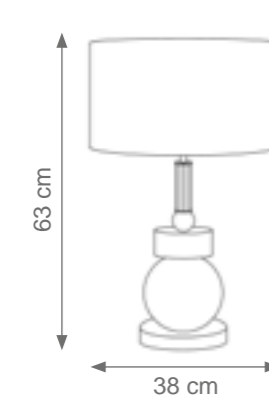

Etienne Table Lamp
Code: C808114
Type 1 light electrification x Max 53W E27 CE
Size: cm. 63 h x 38 ø - 2,5 kg