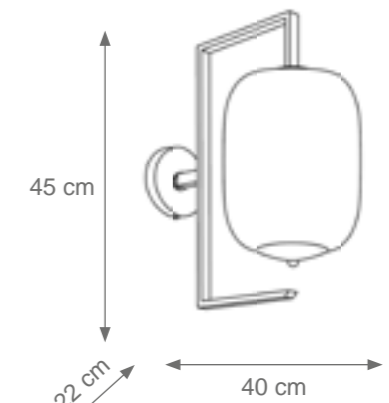

Soho Wall Light
Code: C808272
Type 1 light electrification x Max 28W E14 CE
Size: cm. 45 h x 40 l x 22 w - 4 kg