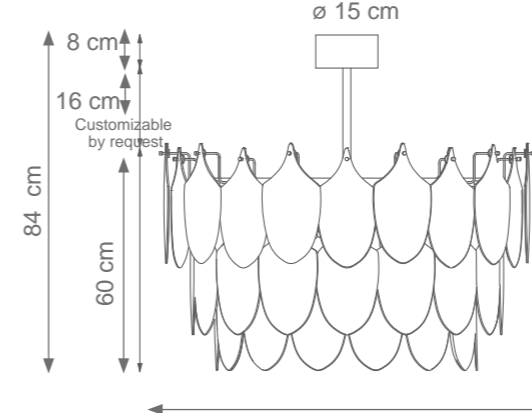

Medium Short Peacock Chandelier (3 levels, 50 feathers)
Code: C807914
Type 9 lights electrification x Max 28W E14 CE
Size: cm. 60 h x 90 ø - 47 kg