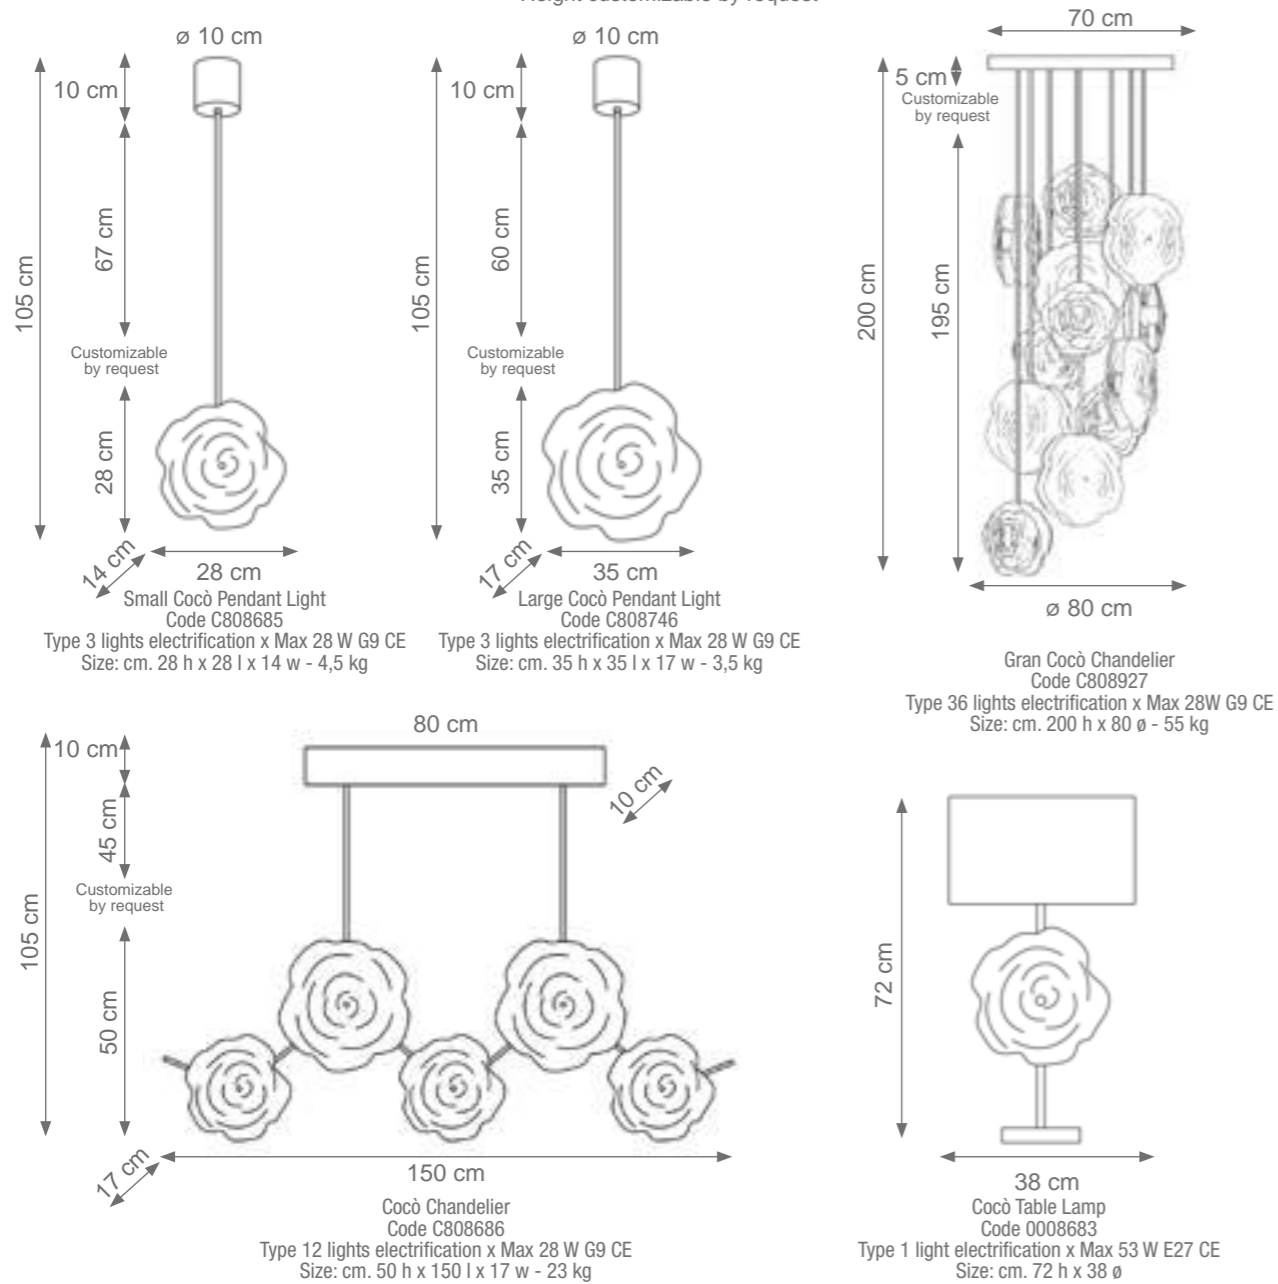

COCO'

Collection Materials: Brass Structure, Porcelain, Murano Glass

Height customizable by request