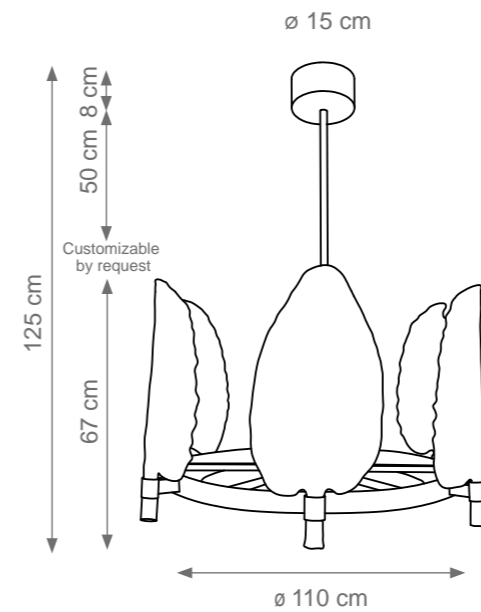

ACAPULCO

Collection Materials: Brass Structure, Porcelain
Height customizable by request

Acapulco Chandelier
Code: F907287
Type 12 lights electrification x Max 28W E14 CE
Size: cm. 67 h x 110 ø - 36 kg