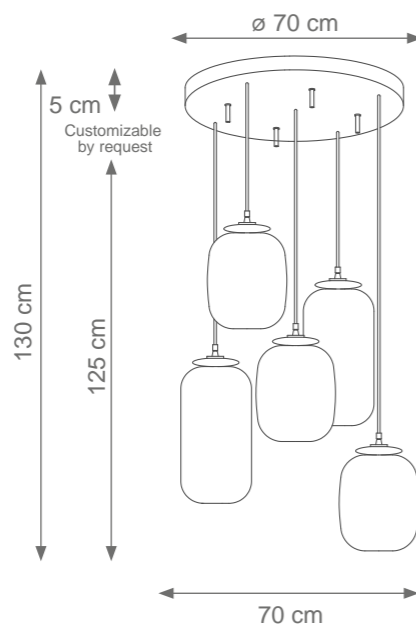

Tribeca Chandelier
Code: C808027
Type 5 lights electrification x
Max 28W E14 CE
Size: cm. 130 h x 70 ø - 27 kg