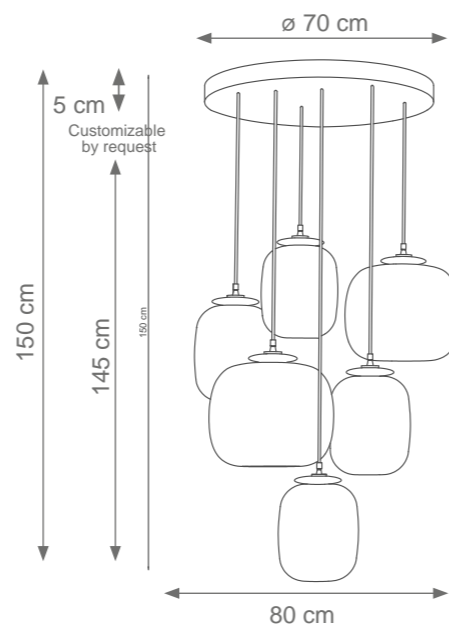

Salento Chandelier
Code: C808194
Type 6 lights electrification x
Max 28W E14 CE
Size: cm. 150 h x 80 ø - 30 kg