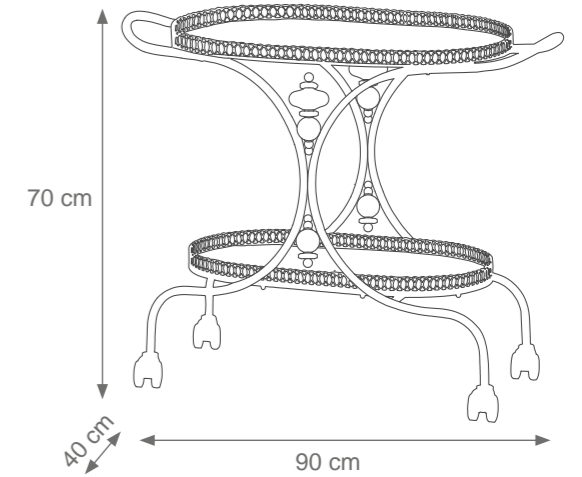

New York Trolley
Code: 4806876
Size: cm. 70 h x 90 l x 40 w

Diva Trolley
Code: 4807741
Size: cm. 70 h x 90 l x 44 w

COFFEE TABLE

Collection Materials: Brass Structure, Marble or Glass Top

Peacock Coffee Table (32 feathers)
Code: I807327
Size: cm. 57 h x 82 ø - 68 kg
white marble top