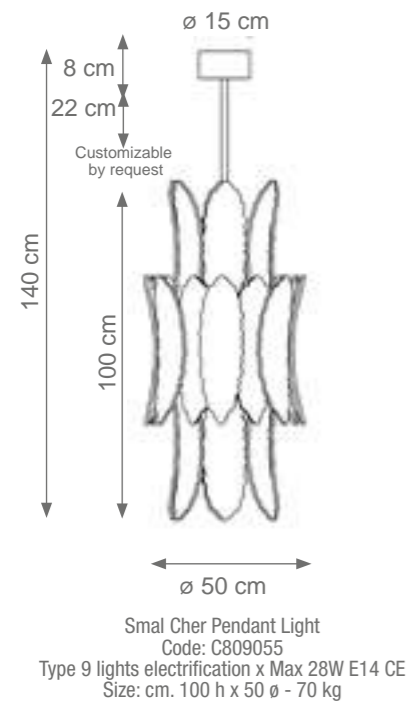

Large Kelly Wall Light
Code C808583
Type 4 lights electrification x Max 28W E14 CE
Size: cm. 56 h x 50 l x 20 w - 8 kg

Collection Materials: Brass Structure, Porcelain, Murano Glass

Height customizable by request