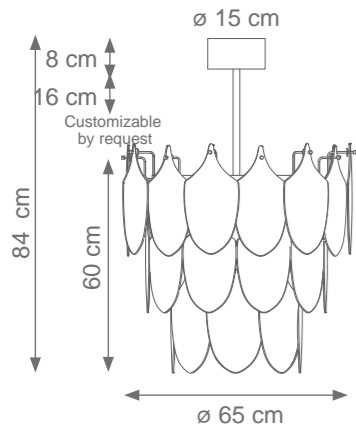

Mignon Short Peacock Chandelier (3 levels, 32 feathers)
Code: C807913
Type 9 lights electrification x Max 28W E14 CE
Size: cm. 60 h x 65 ø - 30 kg