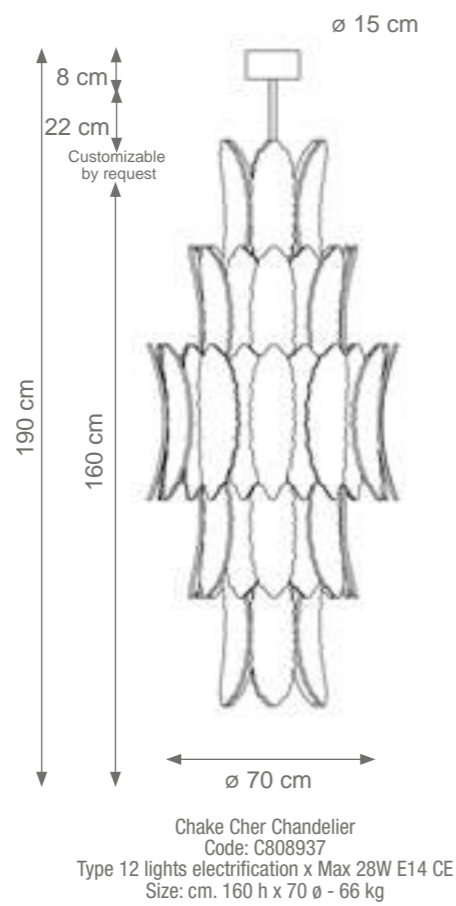

Large Kelly Wall Light
Code C808583
Type 4 lights electrification x Max 28W E14 CE
Size: cm. 56 h x 50 l x 20 w - 8 kg

Collection Materials: Brass Structure, Porcelain, Murano Glass

Height customizable by request