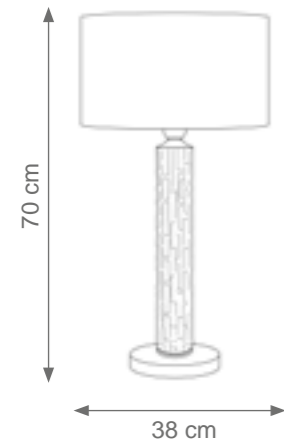

Monaco Table Lamp
Code: 4008260
Type 1 light electrification
x Max 53W E27 CE
Size: cm. 70 h x 38 ø - 1,5 kg