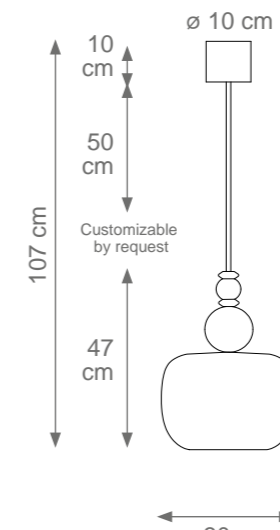

Farrah Medium Pendant Light
Code: C807353
Type 1 light electrification x Max 28W E14 CE
Size: cm. 47 h x 30 ø - 5 kg