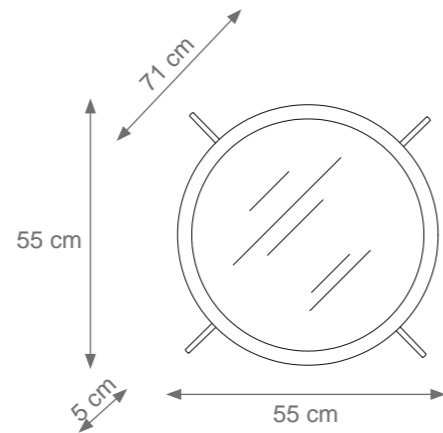

Venusia Mirror
Code C807388
Size: cm. 55 h x 55 l x 5 w

Large Round Dandelion Mirror
Code 4007457
Size: cm. 80 h x 80 l x 5 w

Portofino Mirror
Code 7004329
Type electrification LED Light
Size: cm. 100 h x 80 l x 5 w
Code 0004329
without LED