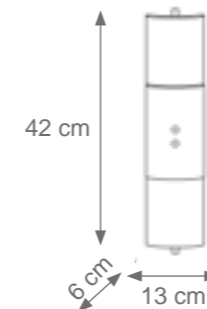

Small The Wall Wall Light
Code C807556
Type 2 lights electrification x Max 28W G9 CE
Size: cm. 42 h x 13 l x 6 w - 2,5 kg