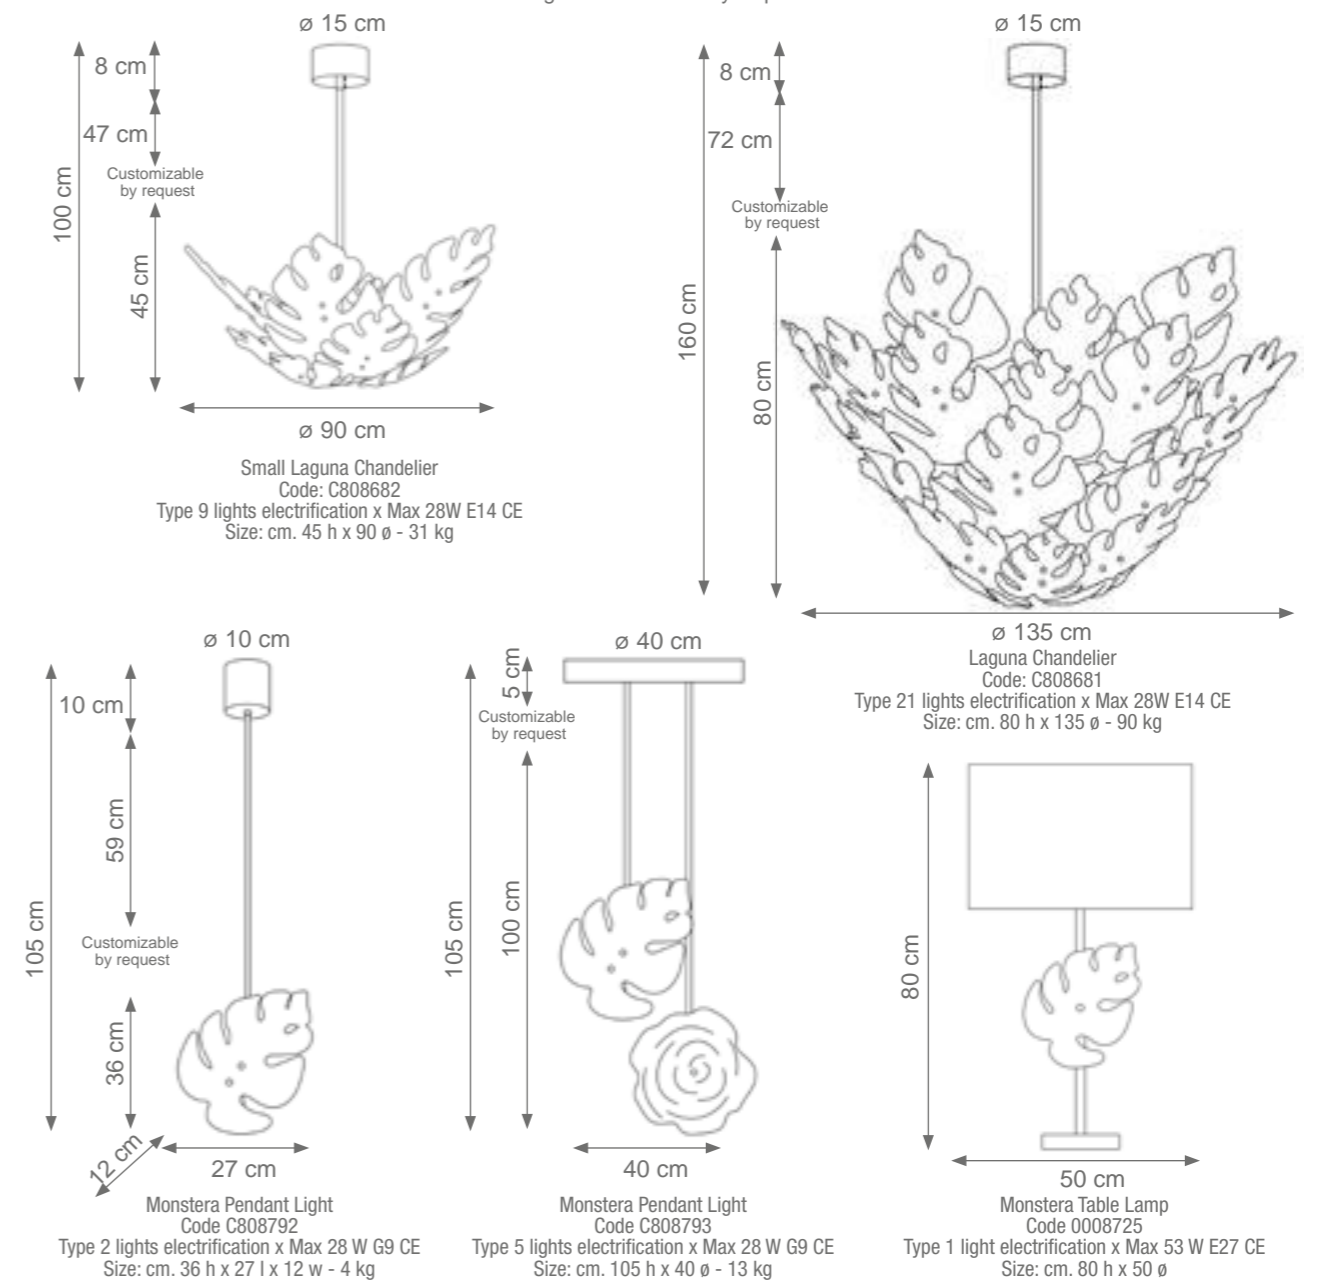

LAGUNA

Collection Materials: Brass Structure, Porcelain, Murano Glass

Height customizable by request