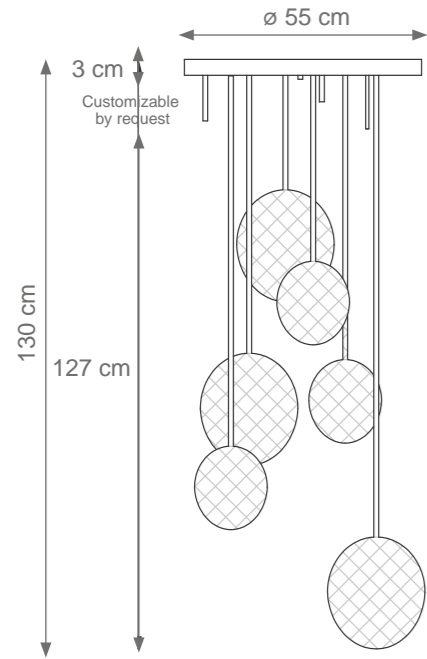

MIAMI

Collection Materials: Brass Structure, Porcelain
Height customizable by request

Round Miami Chandelier
Code: C807265
Type 6 lights electrification x Max 28W E14 CE
Size: cm. 130 h x 55 ø - 13 kg