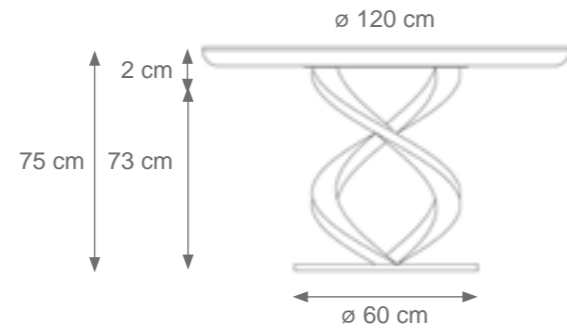

Woman Dining Table
Code: M807469
Size: cm. 75 h x 120 ø
Only Base Code: M807462