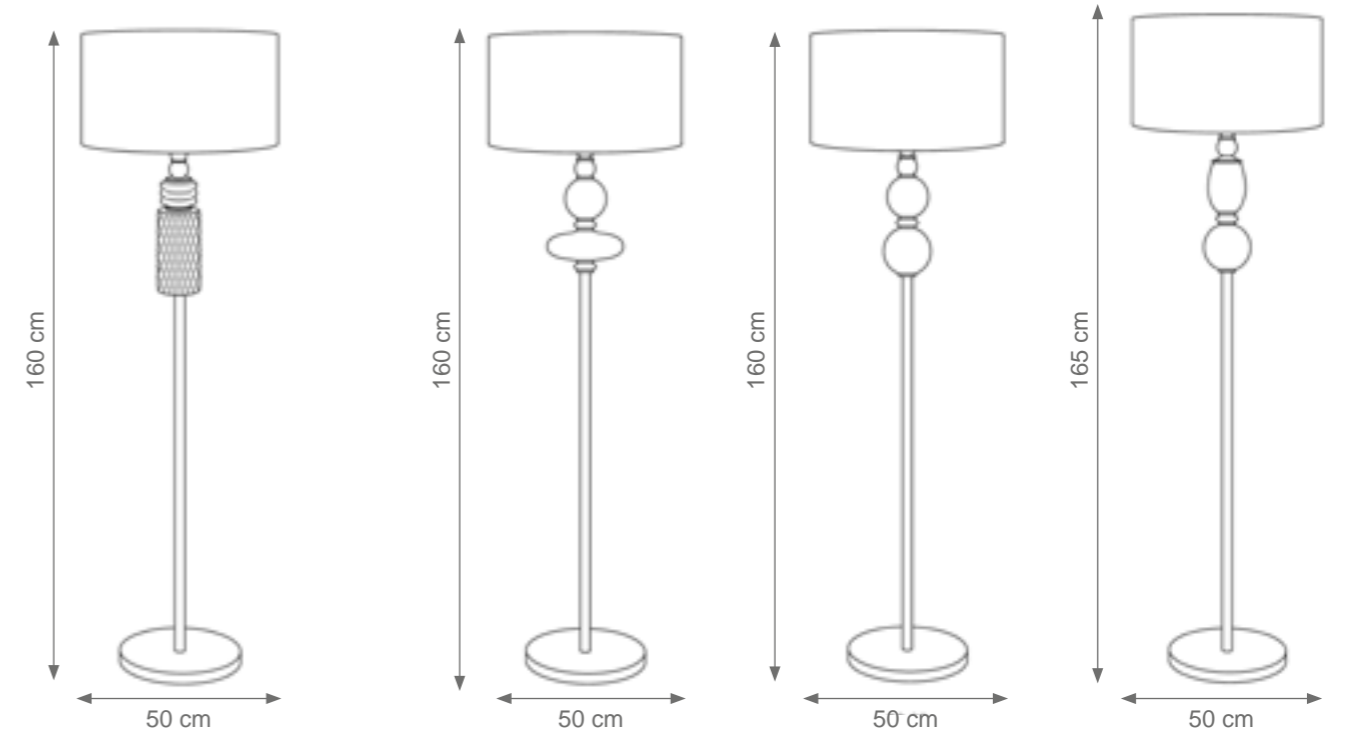

DIVAS

Collection Materials: Brass Structure, Porcelain and Murano glass

Josephine Floor Lamp Code: C808295 Type 1 light electrification x Max 53W E27 CE Size: cm. 160 h x 50 ø - 12 kg
Greta Floor Lamp Code: C808149 Type 1 light electrification x Max 53W E27 CE Size: cm. 160 h x 50 ø - 12 kg
Rita Floor Lamp Code: C807845 Type 1 light electrification x Max 53W E27 CE Size: cm. 160 h x 50 ø - 12 kg
Ava Floor Lamp Code: C807937 Type 1 light electrification x Max 53W E27 CE Size: cm. 165 h x 50 ø - 12 kg