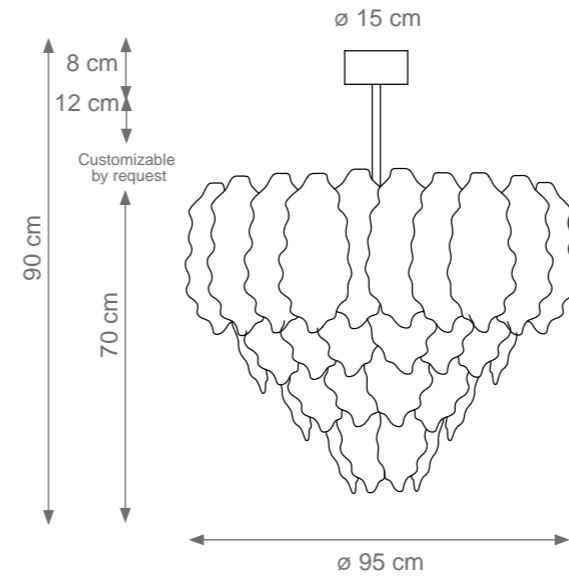

Medium Kelly Chandelier
Code: C808225
Type 9 lights electrification x Max 28W E14 CE
Size: cm. 70 h x 95 ø - 70 kg