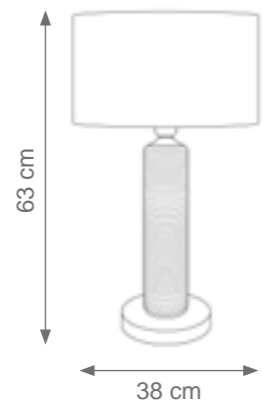

Contesa Table Lamp
Code: 4008261
Type 1 light electrification
x Max 53W E27 CE
Size: cm. 63 h x 38 ø - 1,5 kg