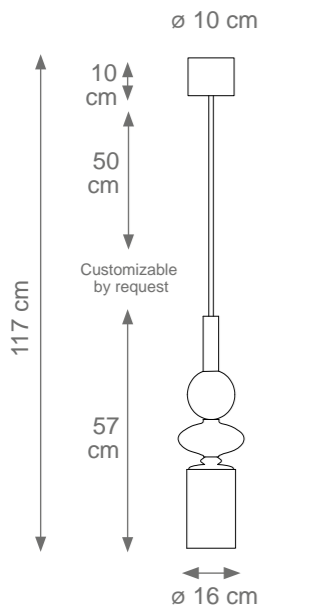

Greta Pendant Light
Code: C807342
Type 1 light electrification
x Max 28W E14 CE
Size: cm. 57 h x 16 ø - 3 kg