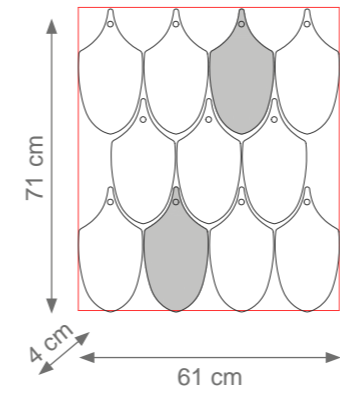

Small Wall Panel (11 feathers)
Code: I807325
Type 1 electrification LED Light
Size: cm. 71 h x 61 l x 4 w - 10 kg