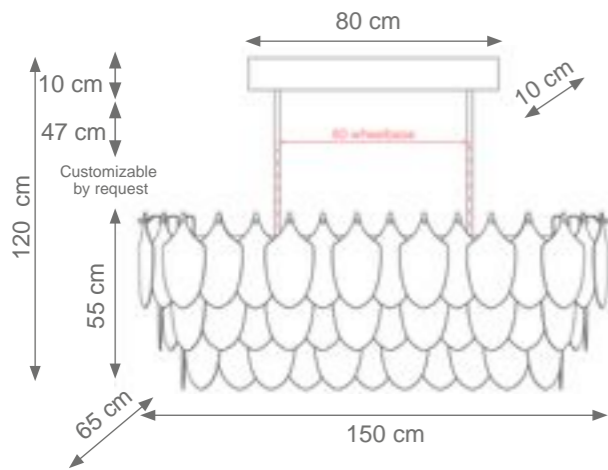

Peacock Oval Chandelier (3 levels, 88 feathers)
Code: C808918
Type 18 lights electrification x Max 28W E14 CE
Size: cm. 55 h x 150 l x 65 w - 98 kg