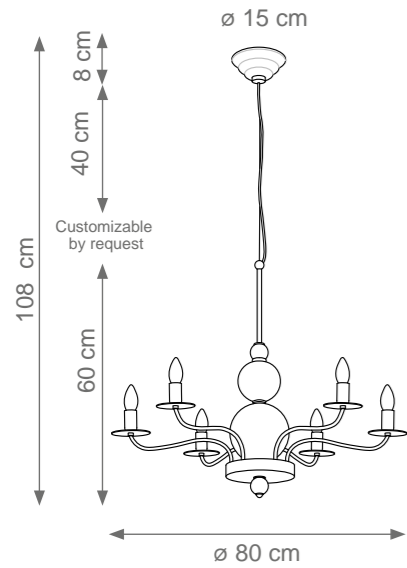

LADY V

Collection Materials: Brass Structure, Porcelain, Murano Glass

Height customizable by request

Lady V Chandelier
Code: B808125
Type 6 lights electrification x Max 28W E14 CE
Size: cm. 60 h x 80 ø - 4,5 Kg