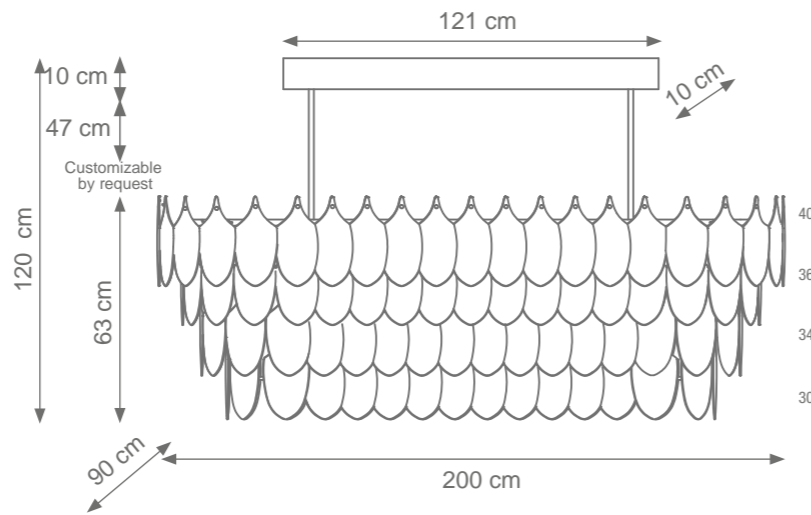

King Peacock Oval Chandelier (4 levels, 140 feathers)
Code: C807562
Type 24 lights electrification x Max 28W E14 CE
Size: cm. 63 h x 200 l x 90 w - 145 kg

KELLY

Collection Materials: Brass Structure, Porcelain, Murano Glass

Height customizable by request