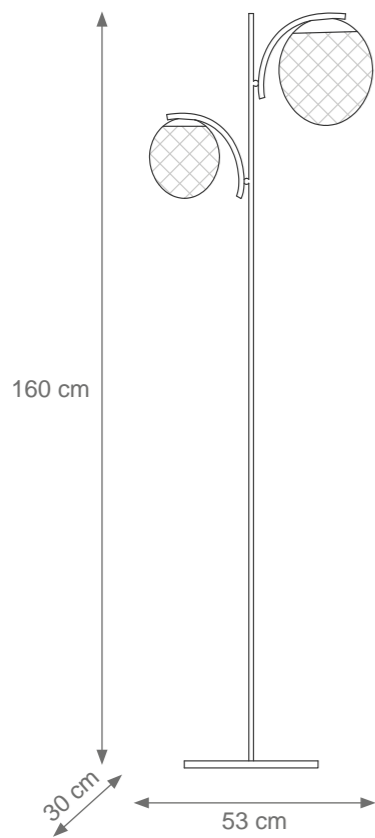

MIAMI

Collection Materials: Brass Structure, Porcelain
Height customizable by request

Round Miami Chandelier
Code: C807265
Type 6 lights electrification x Max 28W E14 CE
Size: cm. 130 h x 55 ø - 13 kg

Long Miami Chandelier
Code: C807266
Type 6 lights electrification x Max 28W E14 CE
Size: cm. 130 h x 126 l x 30 w - 13 kg