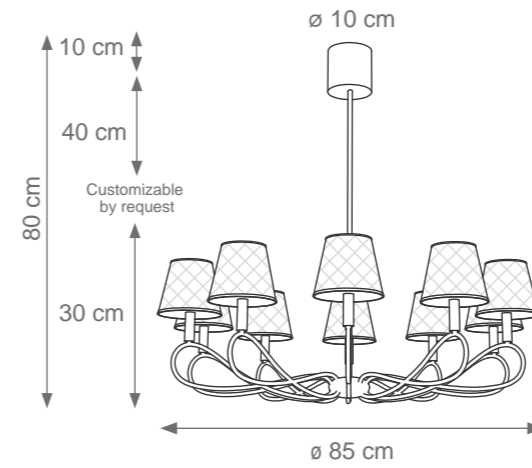

Infinity Chandelier
Code: L807300
Type 6 lights electrification x Max 28W E14 CE
Size: cm. 30 h x 80 ø - 4 kg

Infinity Chandelier
Code: L807917
Type 10 lights electrification x Max 28W E14 CE
Size: cm. 30 h x 85 ø - 4 kg