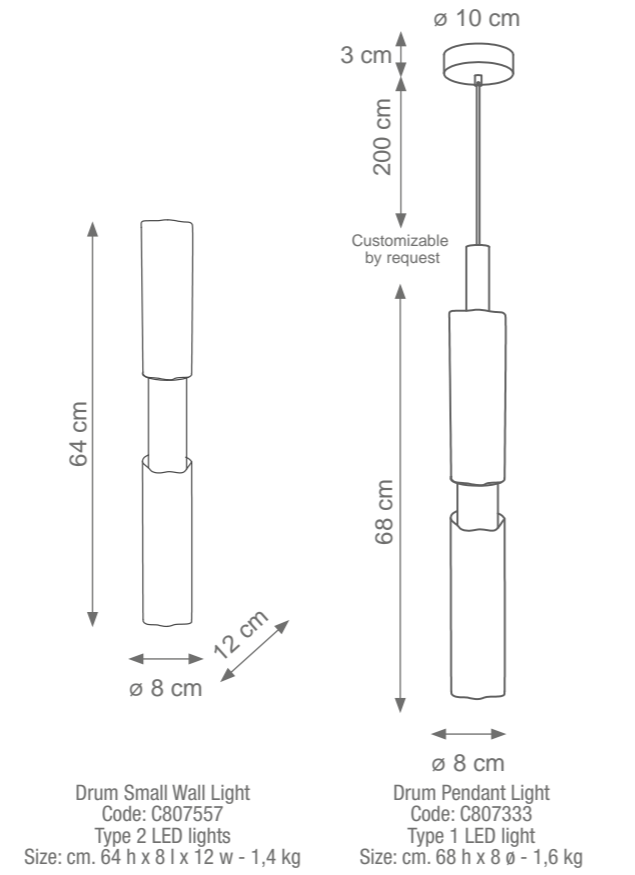

DRUM

Collection Materials: Brass Structure, Murano Glass
Height customizable by request