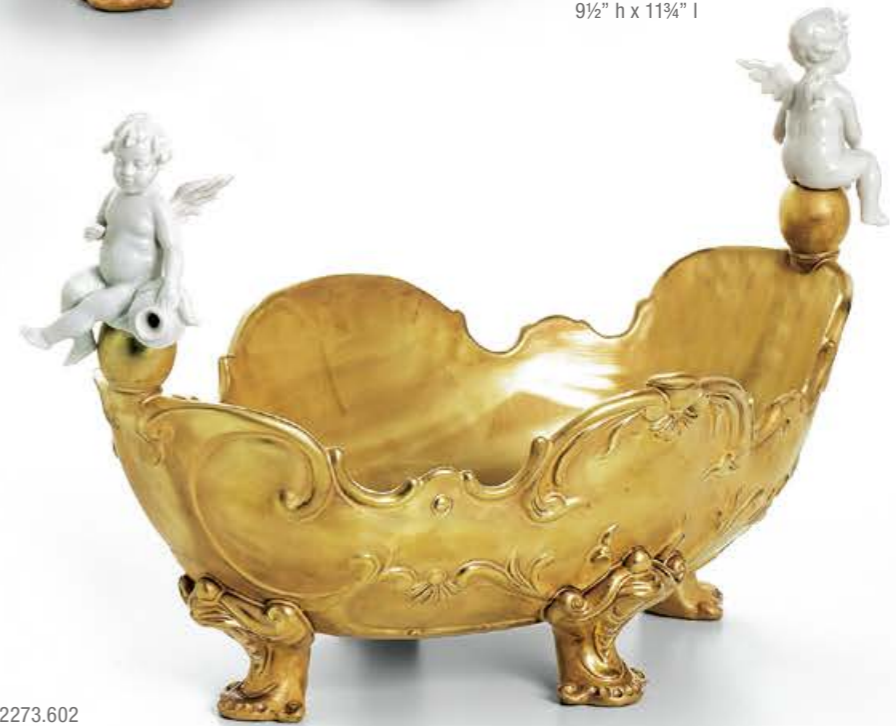

0002275.402
Baroque With Angel Bowl
cm 16 h x 25 l
6¼" h x 9¾" l

0002274.402
Baroque With Angels Bowl
cm 14 h x 25 l
5½" h x 9¾" l

0002276.402
Baroque With Putti Bowl
cm 8 h x 16 l
3¾" h x 6¼" l

0002296.402
Baroque With Angel Bowl
cm 14 h x 22 l
5½" h x 8½" l