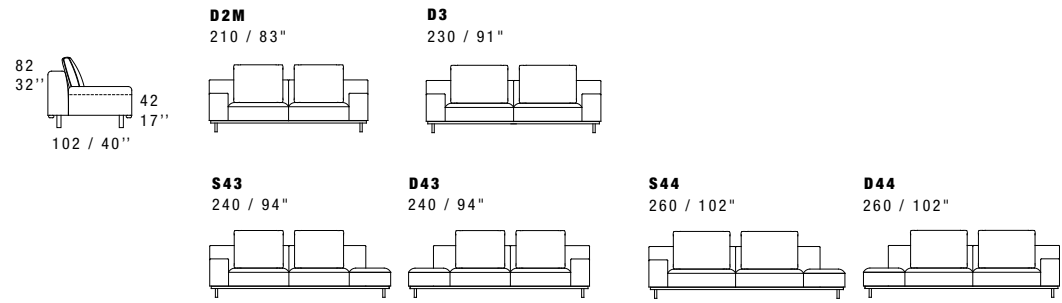

Santos

Dimensions: the first figure show sizes in centimeters, the second in inches.
Each piece is made by hand and has its own uniqueness.
Measures may vary with a tolerance up to 3%.
Mixing above groups (Y - J) will create sectionals with different seat widths.
Seat depth 59 cm - 23".

GROUP Y Tutti gli elementi del Gruppo Y hanno lo stesso modulo di seduta. All items in Group Y have the same seat width