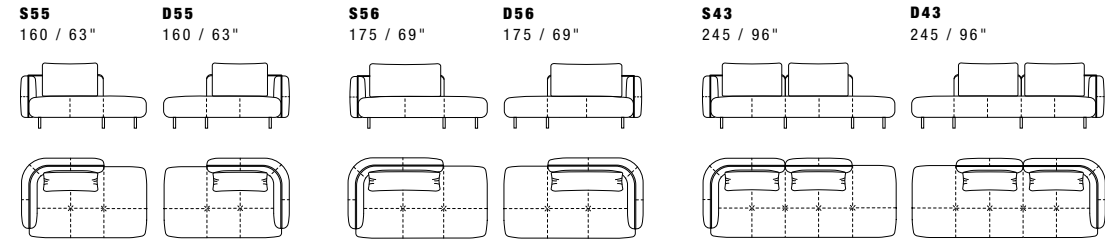

# Crystal

Dimensions: the first figure show sizes in centimeters, the second in inches.  
 Each piece is made by hand and has its own uniqueness.  
 Measures may vary with a tolerance up to 3%.  
 Mixing above groups (Y - J) will create sectionals with different seat widths.  
 Seat depth 60 cm - 24".

# Coffee Tables

Dimensions: the first figure show sizes in centimeters, the second in inches.  
 Each piece is made by hand and has its own uniqueness.  
 Measures may vary with a tolerance up to 3%.