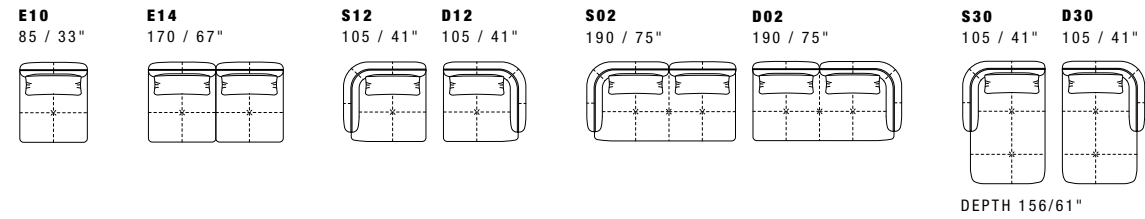

GROUP J Tutti gli elementi del Gruppo J hanno lo stesso modulo di seduta. All items in Group J have the same seat width