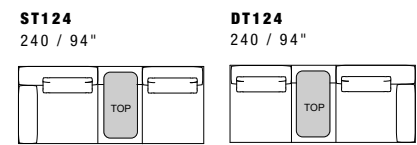

GROUP Y Tutti gli elementi del Gruppo Y hanno lo stesso modulo di seduta. All items in Group Y have the same seat width