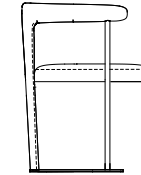

# Bridge Table

Design Giuseppe Viganò

Dimensions: the first figure show sizes in centimeters, the second in inches.  
Each piece is made by hand and has its own uniqueness.  
Measures may vary with a tolerance up to 3%.

# Celine

Design Giuseppe Viganò

Dimensions: the first figure show sizes in centimeters, the second in inches.  
Each piece is made by hand and has its own uniqueness.  
Measures may vary with a tolerance up to 3%.

**CHR**  
58 / 23"

**CHR**  
55 / 22"

**CHR**  
59 / 23"

# Night Stand

Dimensions: the first figure show sizes in centimeters, the second in inches.  
 Each piece is made by hand and has its own uniqueness.  
 Measures may vary with a tolerance up to 3%.