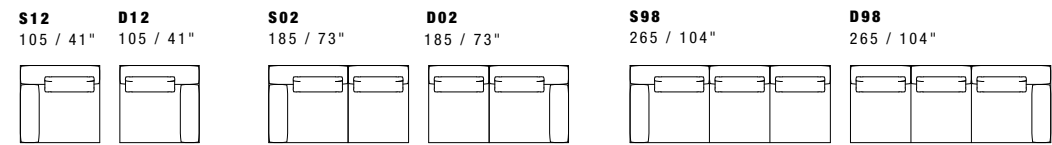

GROUP Y Tutti gli elementi del Gruppo Y hanno lo stesso modulo di seduta. All items in Group Y have the same seat width