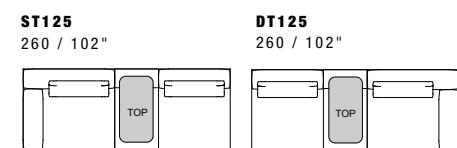

GROUP J Tutti gli elementi del Gruppo J hanno lo stesso modulo di seduta. All items in Group J have the same seat width