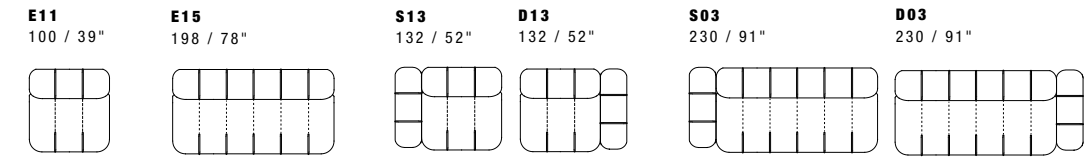

GROUP K Tutti gli elementi del Gruppo K hanno lo stesso modulo di seduta. All items in Group K have the same seat width