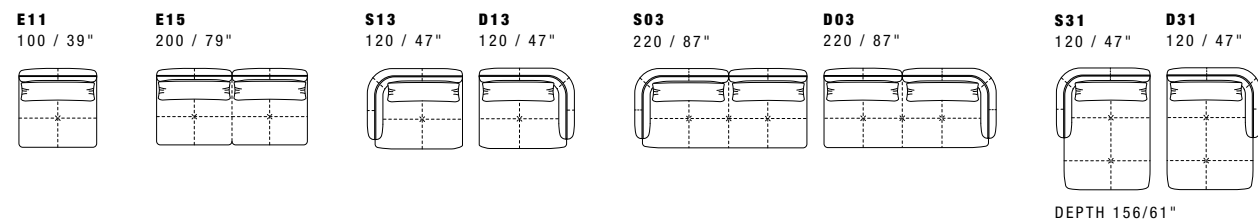

C0148 SUGGESTED PILLOW
50X46 / 20X18"

C0150 SUGGESTED PILLOW
50X46 / 20X18"

Moxy

Design Giuseppe Vigano

Dimensions: the first figure show sizes in centimeters, the second in inches.
Each piece is made by hand and has its own uniqueness.
Measures may vary with a tolerance up to 3%.
Seat depth 66 cm - 26".