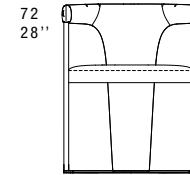

Bridge Table

Design Giuseppe Viganò

Dimensions: the first figure show sizes in centimeters, the second in inches.
Each piece is made by hand and has its own uniqueness.
Measures may vary with a tolerance up to 3%.

1. Standard features:
2. Back lacquered glass top (black or white)
   - Ceramic top available in all customizing finishes
   - Marble top available in all customizing finishes
   - Ceramic top finishes Limestone are not available for T345B and T346B.

Celine

Design Giuseppe Viganò

Dimensions: the first figure show sizes in centimeters, the second in inches.
Each piece is made by hand and has its own uniqueness.
Measures may vary with a tolerance up to 3%.

CHR
58 / 23"