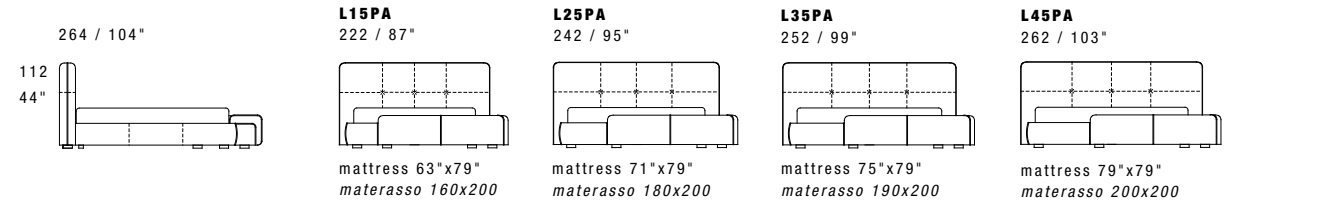

Crystal Night

Dimensions: the first figure show sizes in centimeters, the second in inches.
Each piece is made by hand and has its own uniqueness.
Measures may vary with a tolerance up to 3%.
Base height 32cm - 13".
Wood legs, height 4 cm - 1 1/2".

EUROPEAN SIZES