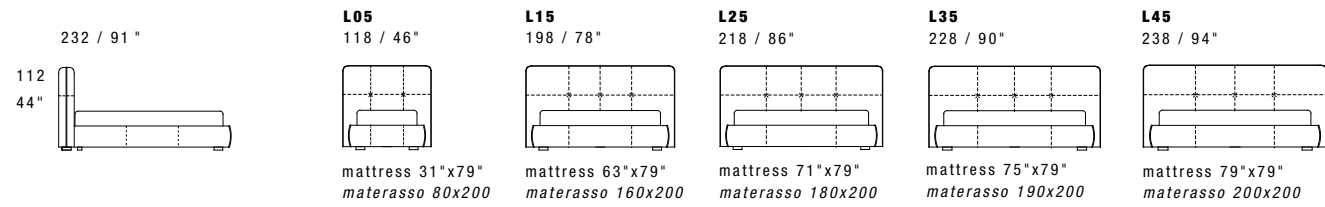

Crystal Night

Dimensions: the first figure show sizes in centimeters, the second in inches.
Each piece is made by hand and has its own uniqueness.
Measures may vary with a tolerance up to 3%.
Base height 32cm - 13".
Wood legs, height 4 cm - 1 1/2".

EUROPEAN SIZES