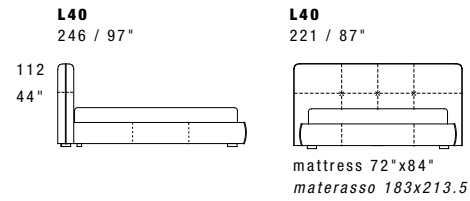

AMERICAN SIZES