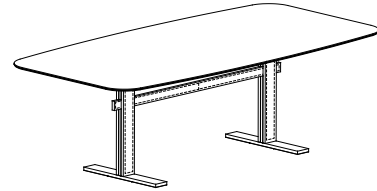

# Bridge Table

Design Giuseppe Viganò

Dimensions: the first figure show sizes in centimeters, the second in inches.  
Each piece is made by hand and has its own uniqueness.  
Measures may vary with a tolerance up to 3%.

**T341B**  
200X120XH.76 / 79X47XH.30"

**T343B**  
240X120XH.76 / 94X47XH.30"

**T345B**  
300X120XH.76 / 118X47XH.30"

**T342B**  
200X120XH.76 / 79X47XH.30"

**T344B**  
240X120XH.76 / 94X47XH.30"

**T346B**  
300X120XH.76 / 118X47XH.30"