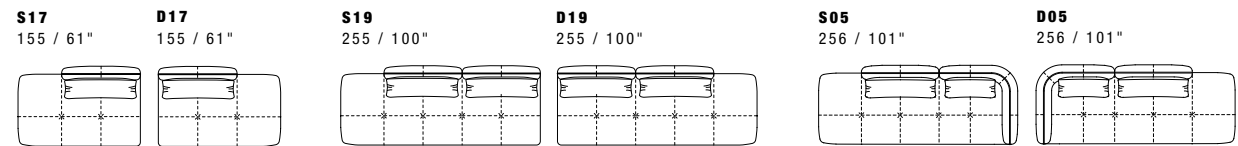

C0148 SUGGESTED PILLOW
50X46 / 20X18"

C0150 SUGGESTED PILLOW
50X46 / 20X18"

Moxy

Design Giuseppe Vigano

Dimensions: the first figure show sizes in centimeters, the second in inches.
Each piece is made by hand and has its own uniqueness.
Measures may vary with a tolerance up to 3%.
Seat depth 66 cm - 26".