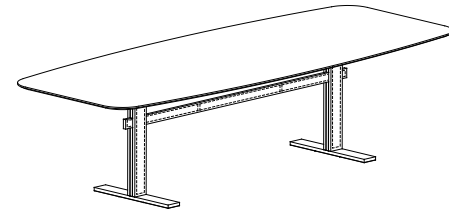

# Bridge Table

Design Giuseppe Viganò

Dimensions: the first figure show sizes in centimeters, the second in inches.  
Each piece is made by hand and has its own uniqueness.  
Measures may vary with a tolerance up to 3%.

**T341B**  
200X120XH.76 / 79X47XH.30"

**T343B**  
240X120XH.76 / 94X47XH.30"

**T345B**  
300X120XH.76 / 118X47XH.30"

**T342B**  
200X120XH.76 / 79X47XH.30"

**T344B**  
240X120XH.76 / 94X47XH.30"

**T346B**  
300X120XH.76 / 118X47XH.30"