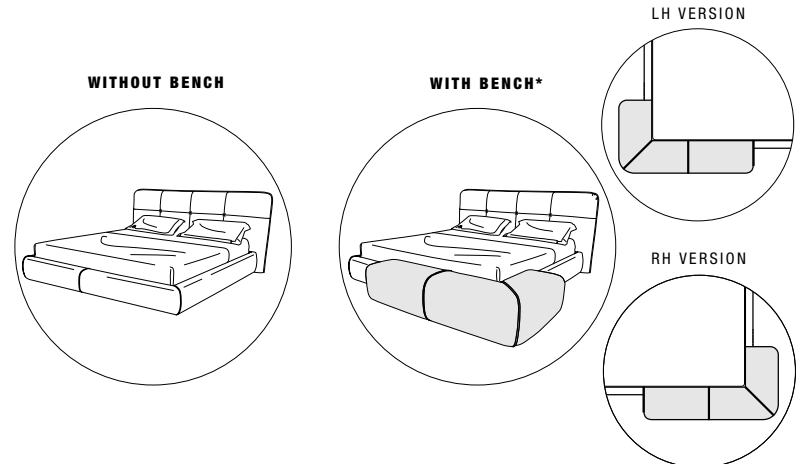

AMERICAN SIZES