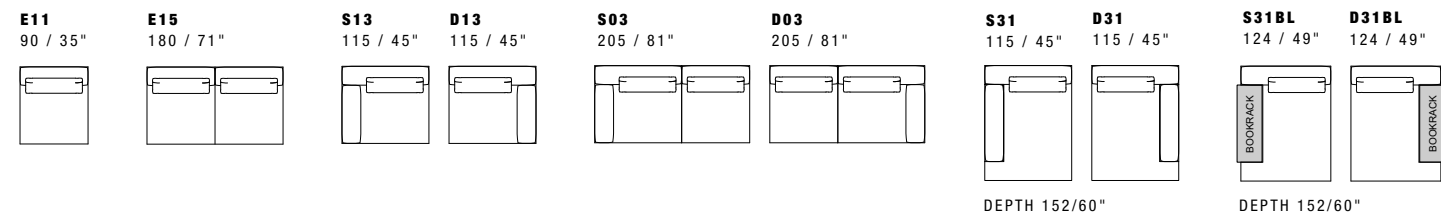

GROUP J Tutti gli elementi del Gruppo J hanno lo stesso modulo di seduta. All items in Group J have the same seat width

1. Side table - Standard features:
2. Back lacquered glass top (black or white)
   - Ceramic top available in all customizing finishes
   - Marble top available in all customizing finishes