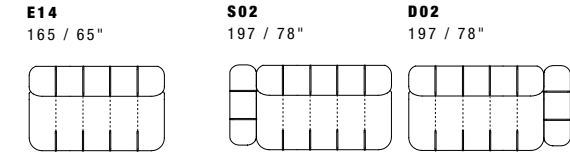

GROUP J Tutti gli elementi del Gruppo J hanno lo stesso modulo di seduta. All items in Group J have the same seat width