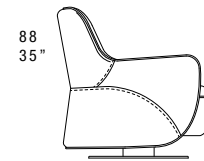

Frida

Dimensions: the first figure show sizes in centimeters, the second in inches.
Each piece is made by hand and has its own uniqueness.
Measures may vary with a tolerance up to 3%.