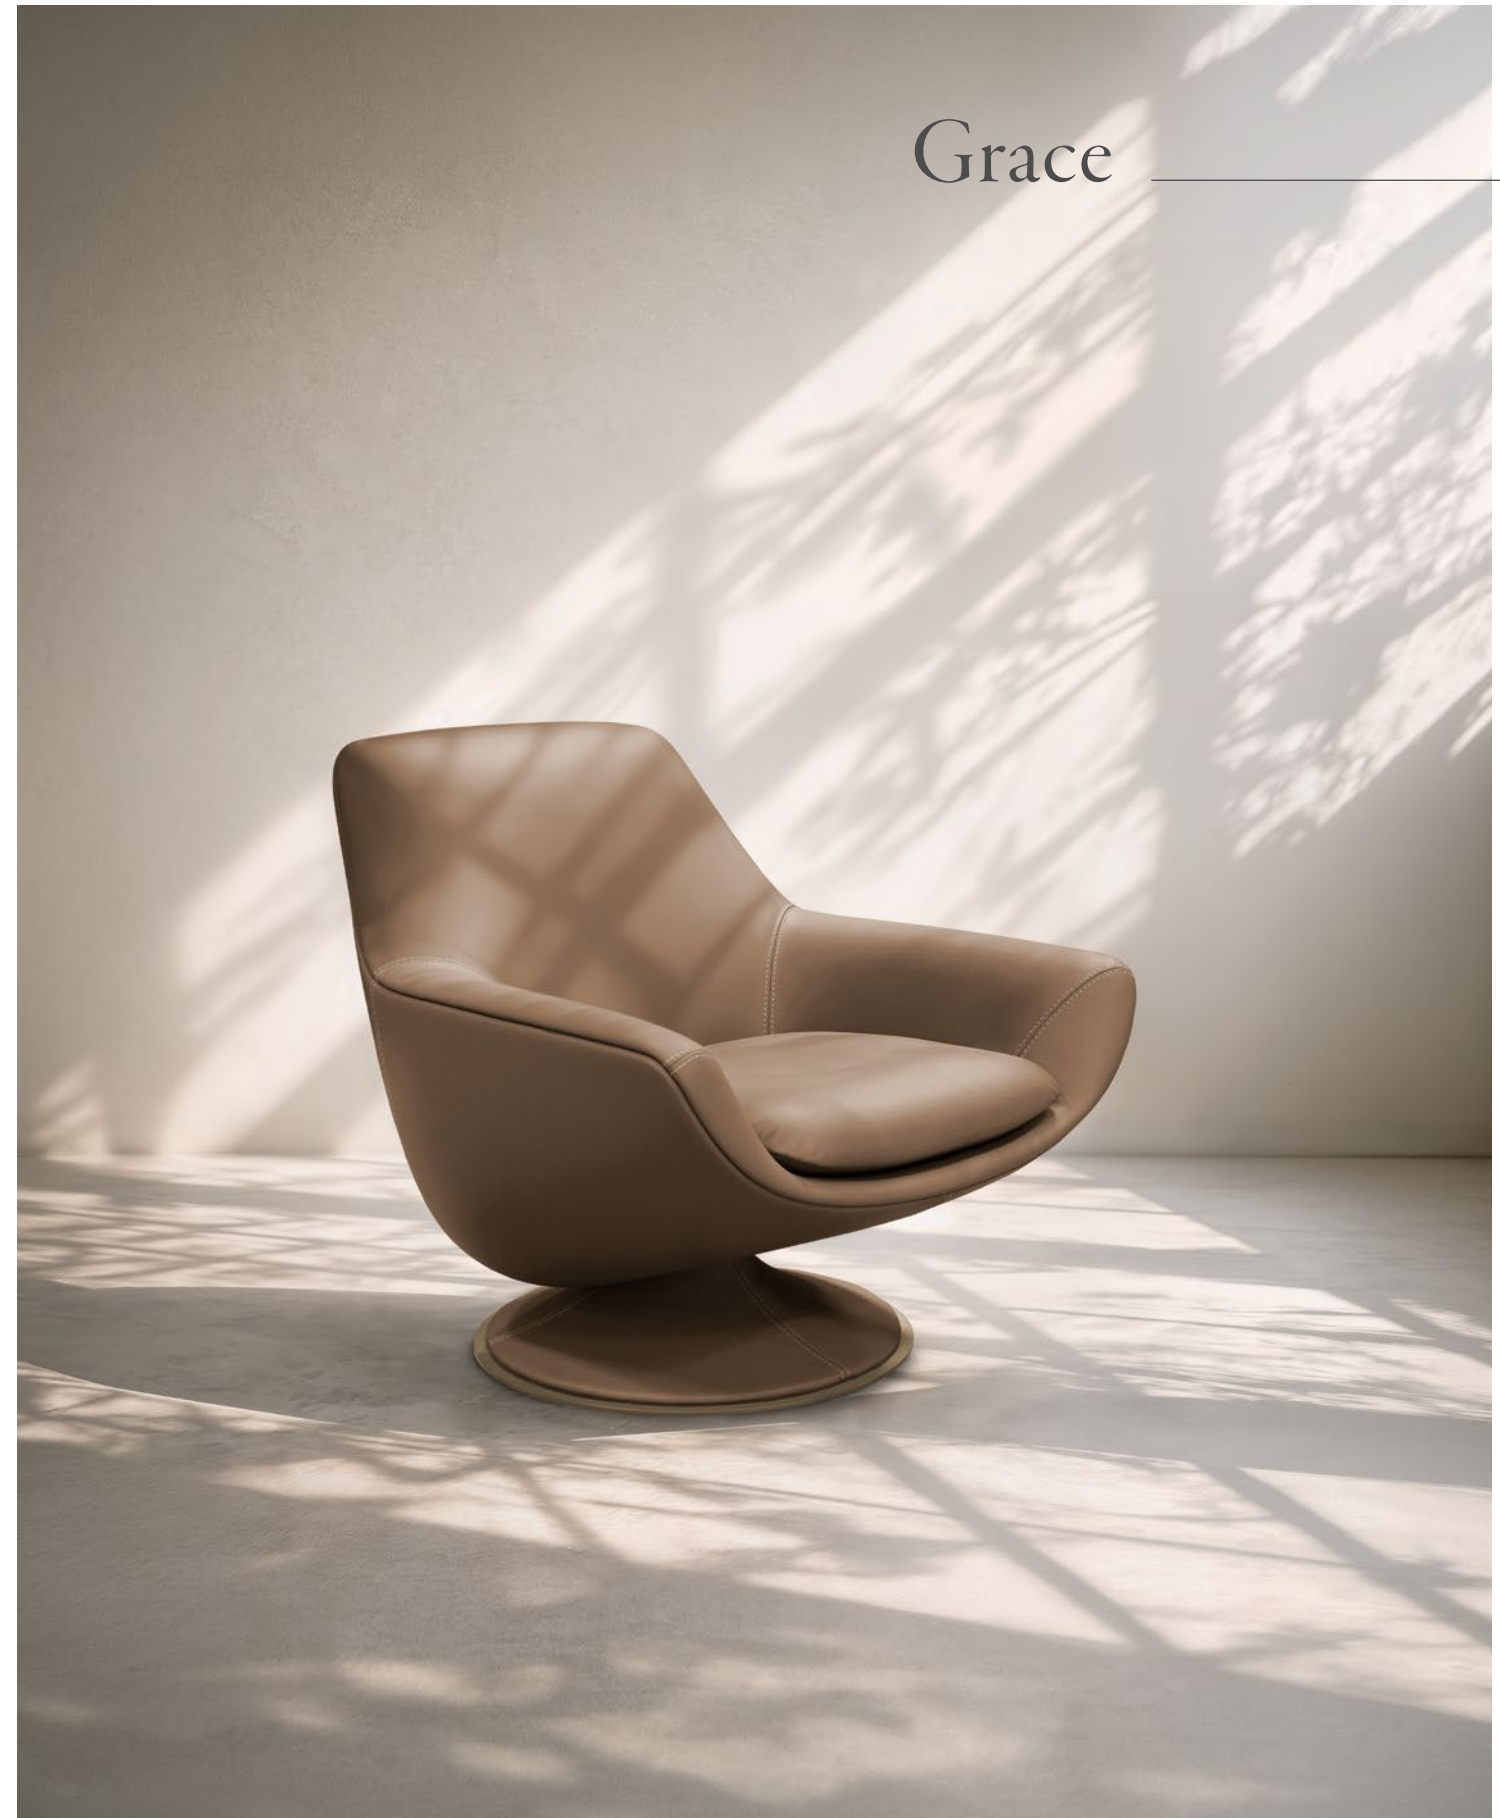

A contemporary reinterpretation of the *classic bergère*,
defined by *bold volumes*
and a refined aesthetic inspired by *1970s design*.

Grace