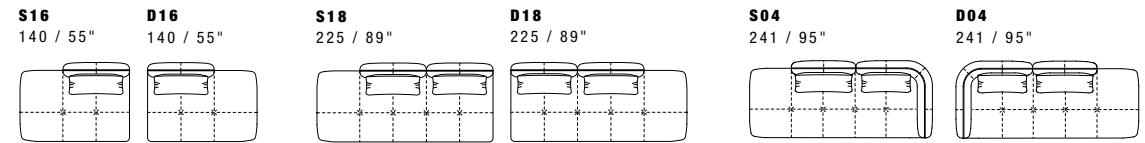

GROUP J Tutti gli elementi del Gruppo J hanno lo stesso modulo di seduta. All items in Group J have the same seat width