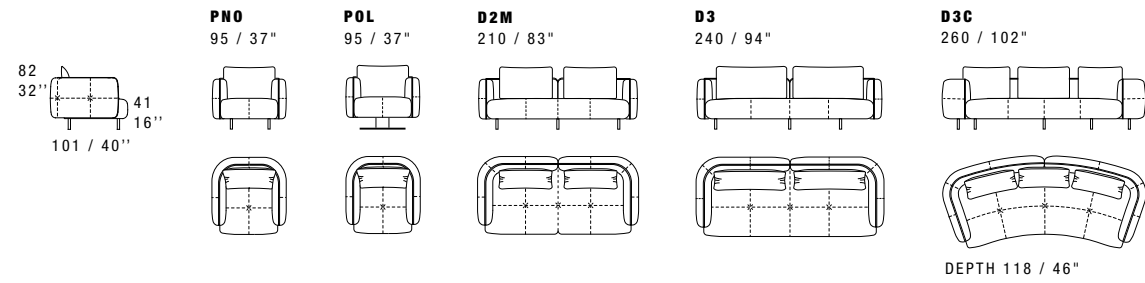

# Crystal

Dimensions: the first figure show sizes in centimeters, the second in inches.  
 Each piece is made by hand and has its own uniqueness.  
 Measures may vary with a tolerance up to 3%.  
 Mixing above groups (Y - J) will create sectionals with different seat widths.  
 Seat depth 60 cm - 24".