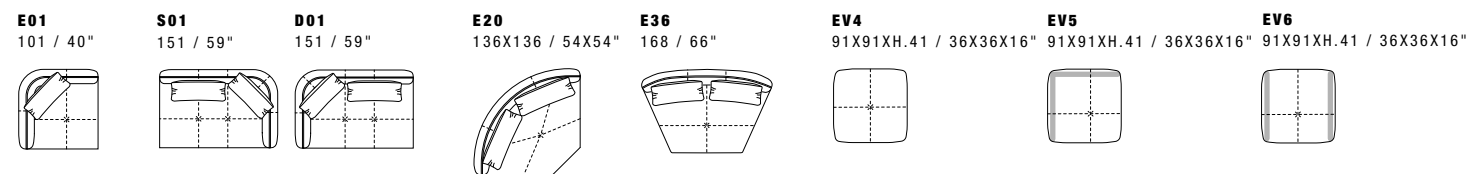

C0148 SUGGESTED PILLOW
50X46 / 20X18"

C0150 SUGGESTED PILLOW
50X46 / 20X18"

Moxy

Design Giuseppe Vigano

Dimensions: the first figure show sizes in centimeters, the second in inches.
Each piece is made by hand and has its own uniqueness.
Measures may vary with a tolerance up to 3%.
Seat depth 66 cm - 26".