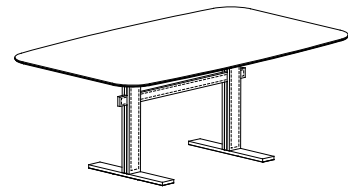

# Bridge Table

Design Giuseppe Viganò

Dimensions: the first figure show sizes in centimeters, the second in inches.  
Each piece is made by hand and has its own uniqueness.  
Measures may vary with a tolerance up to 3%.

**T341B**  
200X120XH.76 / 79X47XH.30"

**T343B**  
240X120XH.76 / 94X47XH.30"

**T345B**  
300X120XH.76 / 118X47XH.30"

**T342B**  
200X120XH.76 / 79X47XH.30"

**T344B**  
240X120XH.76 / 94X47XH.30"

**T346B**  
300X120XH.76 / 118X47XH.30"