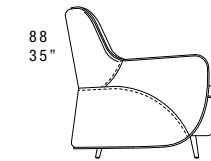

Frida

Dimensions: the first figure show sizes in centimeters, the second in inches.
Each piece is made by hand and has its own uniqueness.
Measures may vary with a tolerance up to 3%.