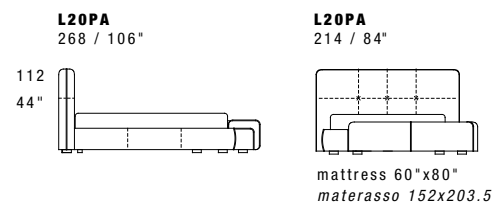

AMERICAN SIZES