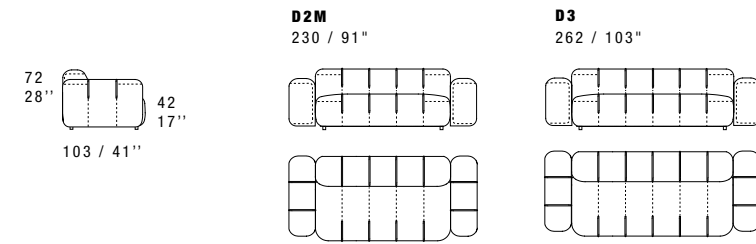

# Crystal

Dimensions: the first figure show sizes in centimeters, the second in inches.  
 Each piece is made by hand and has its own uniqueness.  
 Measures may vary with a tolerance up to 3%.  
 Mixing above groups (Y - J) will create sectionals with different seat widths.  
 Seat depth 60 cm - 24".

**C0148** SUGGESTED PILLOW  
50X46 / 20X18"

**C0150** SUGGESTED PILLOW  
50X46 / 20X18"

# Moxy

Design Giuseppe Vigano

Dimensions: the first figure show sizes in centimeters, the second in inches.  
 Each piece is made by hand and has its own uniqueness.  
 Measures may vary with a tolerance up to 3%.  
 Seat depth 66 cm - 26".

# Vanity Desk

Dimensions: the first figure show sizes in centimeters, the second in inches.  
 Each piece is made by hand and has its own uniqueness.  
 Measures may vary with a tolerance up to 3%.