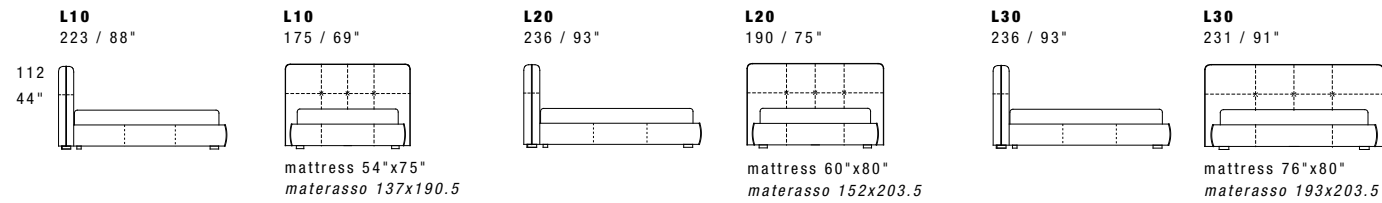

AMERICAN SIZES