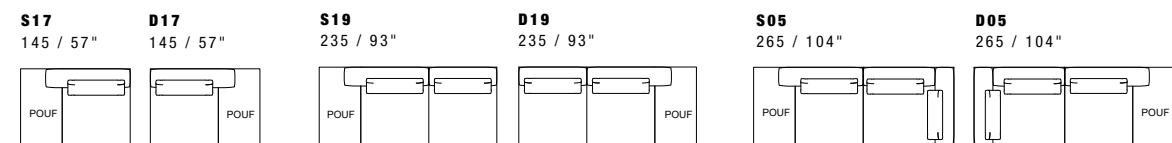

GROUP J Tutti gli elementi del Gruppo J hanno lo stesso modulo di seduta. All items in Group J have the same seat width

1. Side table - Standard features:
2. Back lacquered glass top (black or white)
   - Ceramic top available in all customizing finishes
   - Marble top available in all customizing finishes