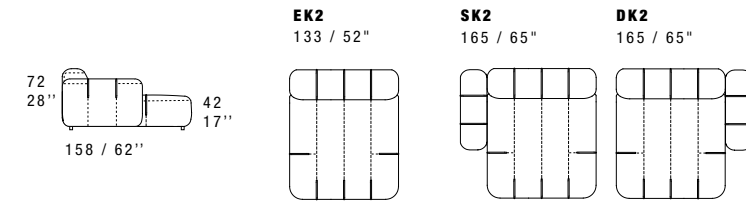

EV4
103X103XH.42 / 41X41XH.17"

C0150 SUGGESTED PILLOW
50X46 / 20X18"

CUC 501/A3