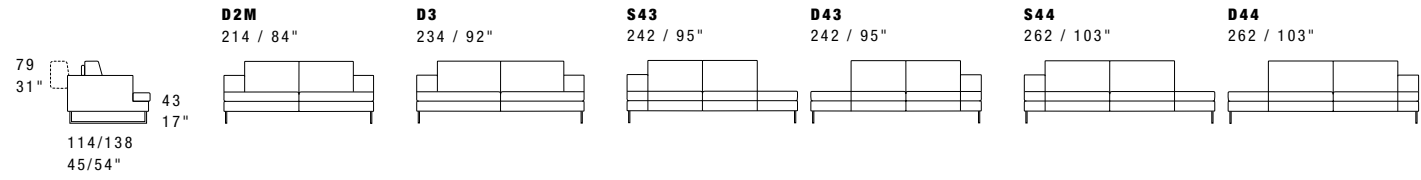

GLASS - CERAMIC MARBLE TABLE

TOP DIMENSIONS: 77X77 / 30X30"

Coffee Table

Design Giuseppe Viganò

Dimensions: the first figure shows sizes in centimeters, the second in inches.
 Each piece is made by hand and has its own uniqueness.
 Measures may vary with a tolerance up to 3%.

- Standard features:
- Back lacquered glass top (black or white)
 - Ceramic top available in all customizing finishes
 - Marble top available in all customizing finishes

Sunset

Dimensions: the first figure shows sizes in centimeters, the second in inches.
 Each piece is made by hand and has its own uniqueness.
 Measures may vary with a tolerance up to 3%.
 Mixing above groups (Y - J) will create sectionals with different seat widths.
 Corner piece E01 is an odd piece and can be used with all above groups Y - J.
 Seat depth 66 - 106 cm / 26 - 42". Seat height 43 cm / 17".

Sunset Round

Dimensions: the first figure shows sizes in centimeters, the second in inches.
 Each piece is made by hand and has its own uniqueness.
 Measures may vary with a tolerance up to 3%.
 Mixing above groups (Y - J) will create sectionals with different seat widths.
 Corner piece E01 is an odd piece and can be used with all above groups Y - J.
 Seat depth 66 - 106 cm / 26 - 42". Seat height 43 cm / 17".