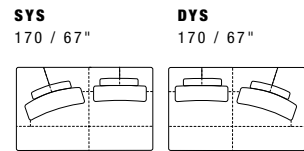

GROUP J Tutti gli elementi del Gruppo J hanno lo stesso modulo di seduta. All items in Group J have the same seat width