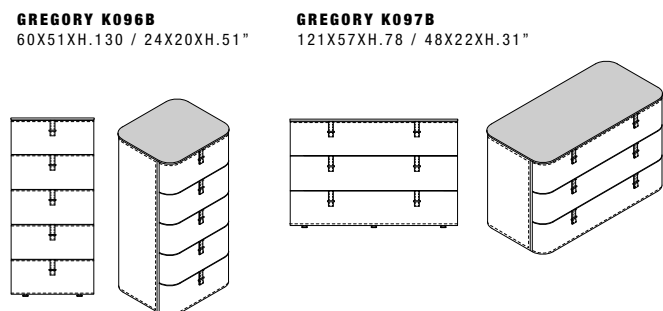

Dimensions: the first figure shows sizes in centimeters, the second in inches.
Each piece is made by hand and has its own uniqueness.
Measures may vary with a tolerance up to 3%.

- Standard features:
- Back lacquered glass top (black or white)
 - Ceramic top available in all customizing finishes
 - Marble top available in all customizing finishes

Dressers

Design Giuseppe Viganò

Dimensions: the first figure shows sizes in centimeters, the second in inches.
Each piece is made by hand and has its own uniqueness.
Measures may vary with a tolerance up to 3%.