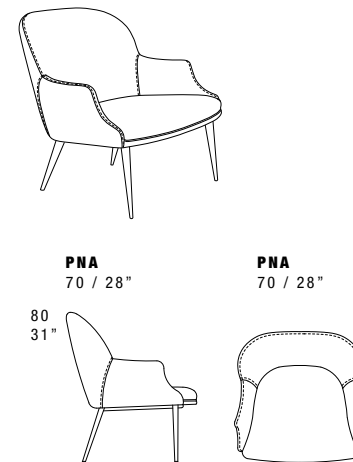

Gregory Night

Design Giuseppe Viganò

Dimensions: the first figure shows sizes in centimeters, the second in inches.
Each piece is made by hand and has its own uniqueness.
Measures may vary with a tolerance up to 3%.
Base height 32cm - 13".
Wood legs, height 4 cm - 1 1/2".

Lady Sharon

Dimensions: the first figure shows sizes in centimeters, the second in inches.
Each piece is made by hand and has its own uniqueness.
Measures may vary with a tolerance up to 3%.

Medea Lounge

Dimensions: the first figure shows sizes in centimeters, the second in inches.
Each piece is made by hand and has its own uniqueness.
Measures may vary with a tolerance up to 3%.

Nightstands

Design Giuseppe Viganò

Dimensions: the first figure shows sizes in centimeters, the second in inches.
Each piece is made by hand and has its own uniqueness.
Measures may vary with a tolerance up to 3%.

1. Standard features:
2. Back lacquered glass top (black or white)
   - Ceramic top available in all customizing finishes
   - Marble top available in all customizing finishes

Dressers

Design Giuseppe Viganò

Dimensions: the first figure shows sizes in centimeters, the second in inches.
Each piece is made by hand and has its own uniqueness.
Measures may vary with a tolerance up to 3%.

1. Standard features:
2. Back lacquered glass top (black or white)
   - Ceramic top available in all customizing finishes
   - Marble top available in all customizing finishes

Jago Table

Dimensions: the first figure shows sizes in centimeters, the second in inches.
Each piece is made by hand and has its own uniqueness.
Measures may vary with a tolerance up to 3%.