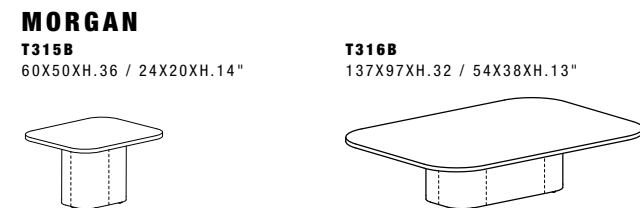

Lady Sharon

Morgan

Design Giuseppe Viganò

Dimensions: the first figure shows sizes in centimeters, the second in inches.
 Each piece is made by hand and has its own uniqueness.
 Measures may vary with a tolerance up to 3%.
 Mixing above groups (Y - J) will create sectionals with different seat widths.
 Seat depth 65 cm - 26".

GLASS - CERAMIC MARBLE TABLE

TOP DIMENSIONS: 77X77 / 30X30"

Coffee Table

Design Giuseppe Viganò

Dimensions: the first figure shows sizes in centimeters, the second in inches.
 Each piece is made by hand and has its own uniqueness.
 Measures may vary with a tolerance up to 3%.

- Standard features:
- Back lacquered glass top (black or white)
 - Ceramic top available in all customizing finishes
 - Marble top available in all customizing finishes

Sunset

Dimensions: the first figure shows sizes in centimeters, the second in inches.
 Each piece is made by hand and has its own uniqueness.
 Measures may vary with a tolerance up to 3%.
 Mixing above groups (Y - J) will create sectionals with different seat widths.
 Corner piece E01 is an odd piece and can be used with all above groups Y - J.
 Seat depth 66 - 106 cm / 26 - 42". Seat height 43 cm / 17".