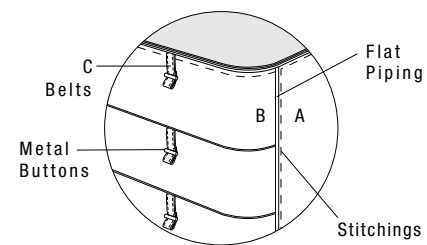

Dimensions: the first figure shows sizes in centimeters, the second in inches.
Each piece is made by hand and has its own uniqueness.
Measures may vary with a tolerance up to 3%.

Nightstands

Design Giuseppe Viganò

Dimensions: the first figure shows sizes in centimeters, the second in inches.
Each piece is made by hand and has its own uniqueness.
Measures may vary with a tolerance up to 3%.

- Standard features:
- Back lacquered glass top (black or white)
 - Ceramic top available in all customizing finishes
 - Marble top available in all customizing finishes

Dressers

Design Giuseppe Viganò

Dimensions: the first figure shows sizes in centimeters, the second in inches.
Each piece is made by hand and has its own uniqueness.
Measures may vary with a tolerance up to 3%.