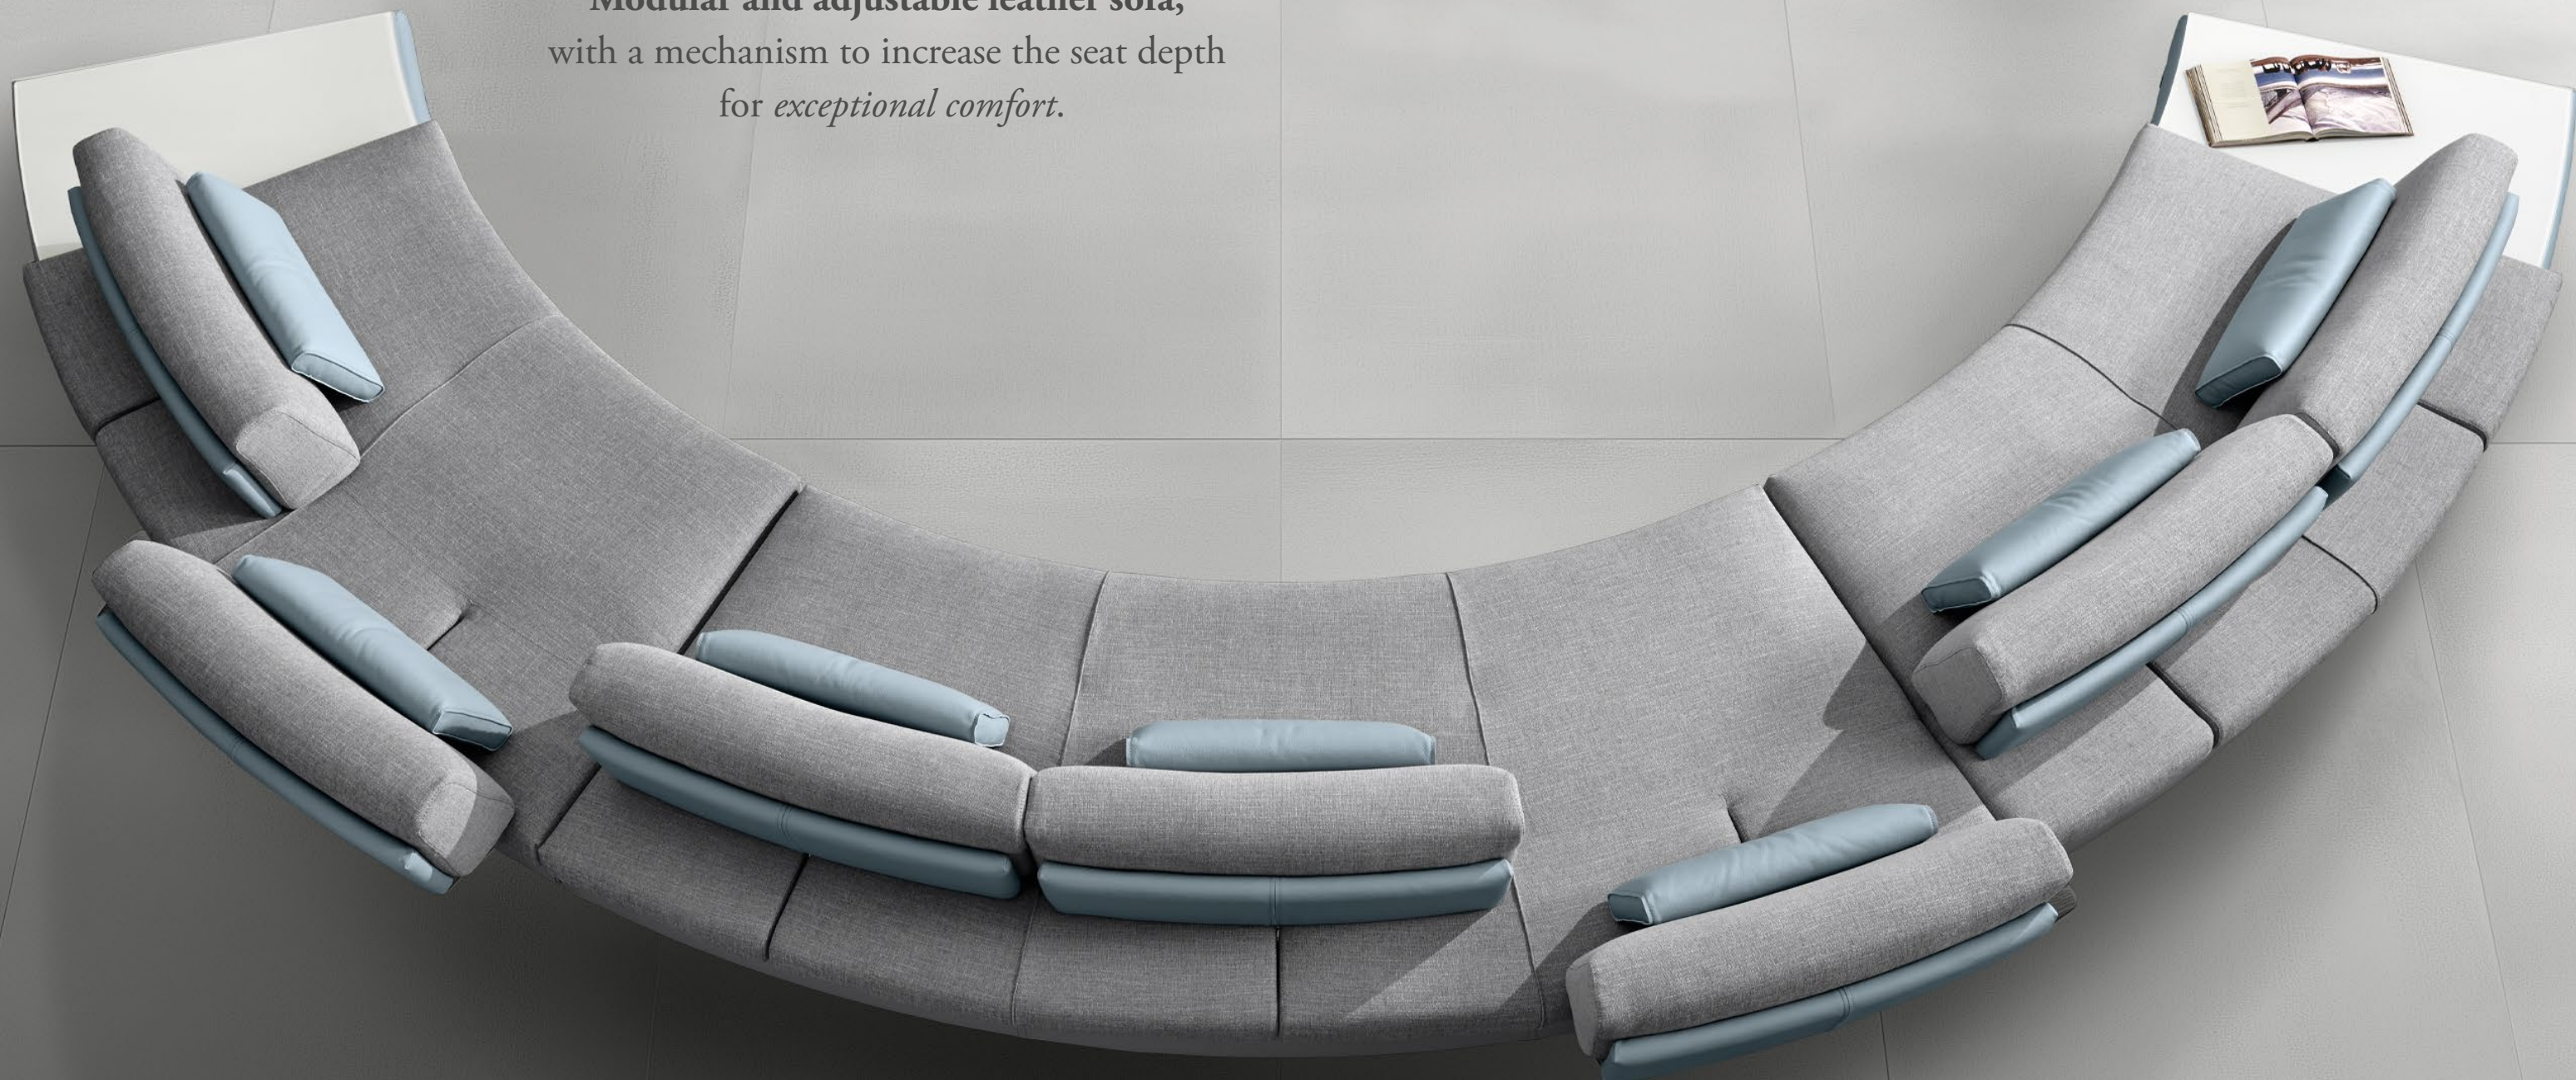

Sunset Round

Modular and adjustable leather sofa,
with a mechanism to increase the seat depth
for *exceptional comfort*.

Sunset Round Sofa Configuration: S003R + D003R
Coffee Table: Planets

Sunset Round Sofa Configuration: S003R + D003R
Occasional Chair: Sophie
Coffee Table: Planets
Accessories: Roger & Charlotte bag Dandy Collection