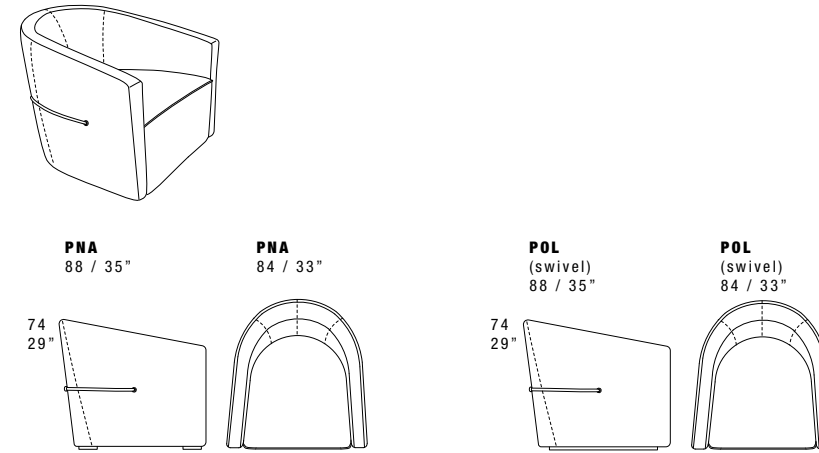

- Standard features:
- Back lacquered glass top (black or white)
 - Ceramic top available in all customizing finishes
 - Marble top available in all customizing finishes

Sunset

Dimensions: the first figure shows sizes in centimeters, the second in inches.
 Each piece is made by hand and has its own uniqueness.
 Measures may vary with a tolerance up to 3%.
 Mixing above groups (Y - J) will create sectionals with different seat widths.
 Corner piece E01 is an odd piece and can be used with all above groups Y - J.
 Seat depth 66 - 106 cm / 26 - 42". Seat height 43 cm / 17".

Sunset Round

Dimensions: the first figure shows sizes in centimeters, the second in inches.
 Each piece is made by hand and has its own uniqueness.
 Measures may vary with a tolerance up to 3%.
 Mixing above groups (Y - J) will create sectionals with different seat widths.
 Corner piece E01 is an odd piece and can be used with all above groups Y - J.
 Seat depth 66 - 106 cm / 26 - 42". Seat height 43 cm / 17".

Dimensions: the first figure shows sizes in centimeters, the second in inches.
Each piece is made by hand and has its own uniqueness.
Measures may vary with a tolerance up to 3%.
Base height 32cm - 13".
Wood legs, height 4 cm - 1 1/2".

Lady Sharon

Dimensions: the first figure shows sizes in centimeters, the second in inches.
Each piece is made by hand and has its own uniqueness.
Measures may vary with a tolerance up to 3%.

Medea Lounge