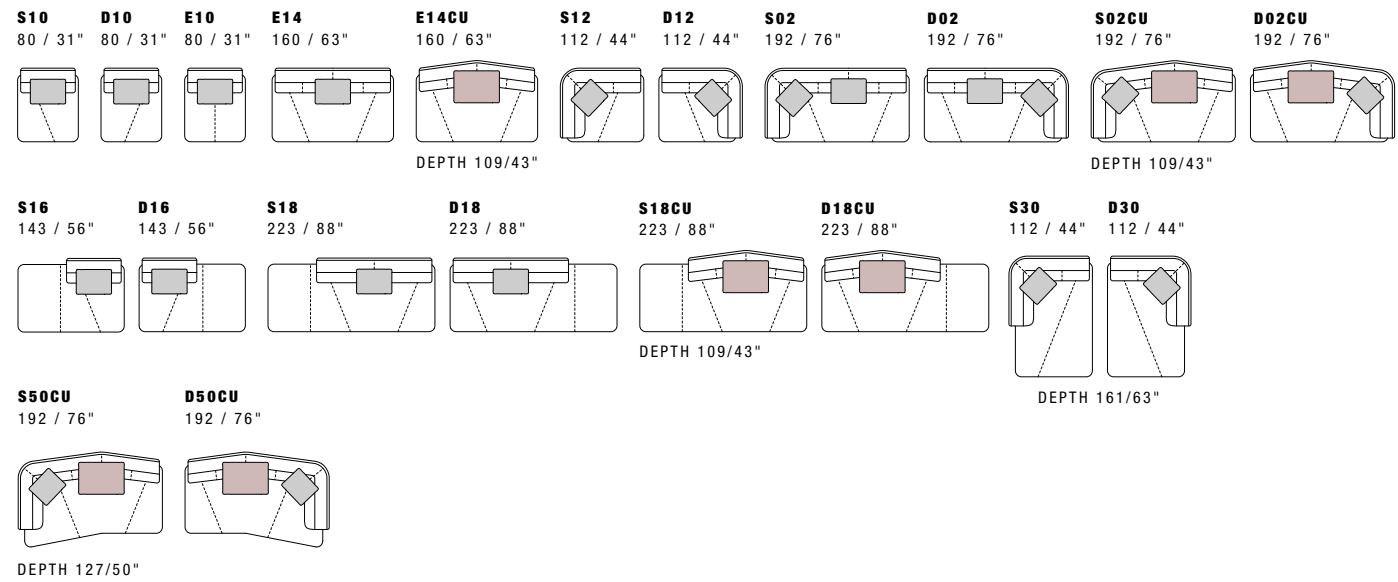

Morgan

Design Giuseppe Viganò

Dimensions: the first figure shows sizes in centimeters, the second in inches.
Each piece is made by hand and has its own uniqueness.
Measures may vary with a tolerance up to 3%.
Mixing above groups (Y - J) will create sectionals with different seat widths.
Seat depth 65 cm - 26".

GROUP Y Tutti gli elementi del Gruppo Y hanno lo stesso modulo di seduta. All items in Group Y have the same seat width

Morgan

Design Giuseppe Viganò

GROUP J Tutti gli elementi del Gruppo J hanno lo stesso modulo di seduta. All items in Group J have the same seat width

GLASS - CERAMIC MARBLE TABLE

TOP DIMENSIONS: 77X77 / 30X30"

Coffee Table

Design Giuseppe Viganò

Dimensions: the first figure shows sizes in centimeters, the second in inches.
Each piece is made by hand and has its own uniqueness.
Measures may vary with a tolerance up to 3%.

1. Standard features:
2. Back lacquered glass top (black or white)
   - Ceramic top available in all customizing finishes
   - Marble top available in all customizing finishes