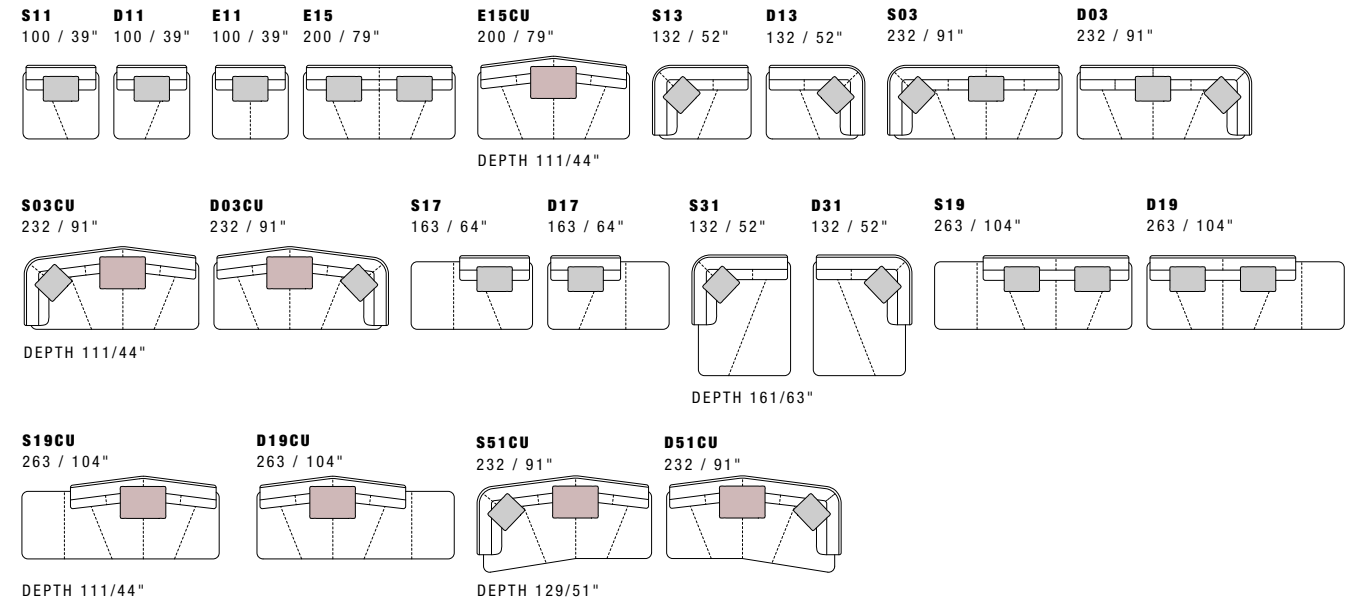

Lady Sharon

Morgan

Design Giuseppe Viganò

Dimensions: the first figure shows sizes in centimeters, the second in inches.
 Each piece is made by hand and has its own uniqueness.
 Measures may vary with a tolerance up to 3%.
 Mixing above groups (Y - J) will create sectionals with different seat widths.
 Seat depth 65 cm - 26".

GLASS - CERAMIC MARBLE TABLE

TOP DIMENSIONS: 77X77 / 30X30"

Coffee Table

Design Giuseppe Viganò

Dimensions: the first figure shows sizes in centimeters, the second in inches.
 Each piece is made by hand and has its own uniqueness.
 Measures may vary with a tolerance up to 3%.

- Standard features:
- Back lacquered glass top (black or white)
 - Ceramic top available in all customizing finishes
 - Marble top available in all customizing finishes

Sunset

Dimensions: the first figure shows sizes in centimeters, the second in inches.
 Each piece is made by hand and has its own uniqueness.
 Measures may vary with a tolerance up to 3%.
 Mixing above groups (Y - J) will create sectionals with different seat widths.
 Corner piece E01 is an odd piece and can be used with all above groups Y - J.
 Seat depth 66 - 106 cm / 26 - 42". Seat height 43 cm / 17".

Sunset Round

Dimensions: the first figure shows sizes in centimeters, the second in inches.
 Each piece is made by hand and has its own uniqueness.
 Measures may vary with a tolerance up to 3%.
 Mixing above groups (Y - J) will create sectionals with different seat widths.
 Corner piece E01 is an odd piece and can be used with all above groups Y - J.
 Seat depth 66 - 106 cm / 26 - 42". Seat height 43 cm / 17".