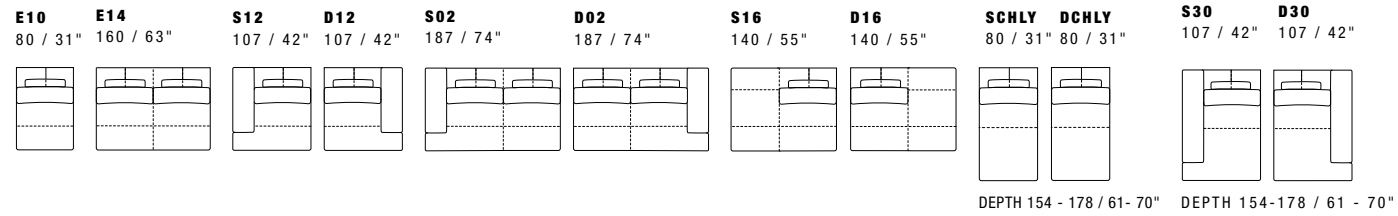

Sunset

Dimensions: the first figure shows sizes in centimeters, the second in inches.
Each piece is made by hand and has its own uniqueness.
Measures may vary with a tolerance up to 3%.
Mixing above groups (Y - J) will create sectionals with different seat widths.
Corner piece E01 is an odd piece and can be used with all above groups Y - J.
Seat depth 66 - 106 cm / 26 - 42". Seat height 43 cm / 17".

GROUP Y Tutti gli elementi del Gruppo Y hanno lo stesso modulo di seduta. All items in Group Y have the same seat width

GROUP J Tutti gli elementi del Gruppo J hanno lo stesso modulo di seduta. All items in Group J have the same seat width

Sunset Round

Dimensions: the first figure shows sizes in centimeters, the second in inches.
Each piece is made by hand and has its own uniqueness.
Measures may vary with a tolerance up to 3%.
Mixing above groups (Y - J) will create sectionals with different seat widths.
Corner piece E01 is an odd piece and can be used with all above groups Y - J.
Seat depth 66 - 106 cm / 26 - 42". Seat height 43 cm / 17".

GROUP Y Tutti gli elementi del Gruppo Y hanno lo stesso modulo di seduta. All items in Group Y have the same seat width

GROUP J Tutti gli elementi del Gruppo J hanno lo stesso modulo di seduta. All items in Group J have the same seat width

1. Side table - Standard features:
2. Back lacquered glass top (black or white)
   - Ceramic top available in all customizing finishes
   - Marble top available in all customizing finishes