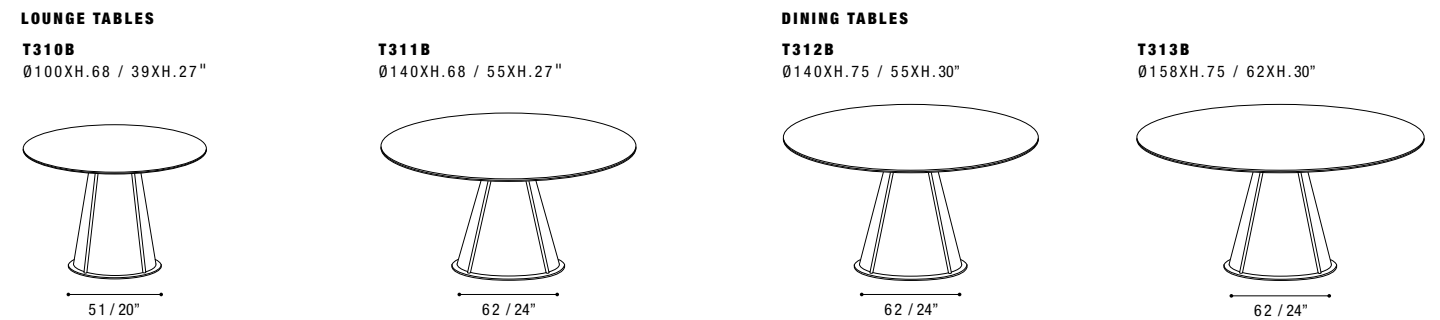

- Standard features:
- Back lacquered glass top (black or white)
 - Ceramic top available in all customizing finishes
 - Marble top available in all customizing finishes

Sunset

Dimensions: the first figure shows sizes in centimeters, the second in inches.
 Each piece is made by hand and has its own uniqueness.
 Measures may vary with a tolerance up to 3%.
 Mixing above groups (Y - J) will create sectionals with different seat widths.
 Corner piece E01 is an odd piece and can be used with all above groups Y - J.
 Seat depth 66 - 106 cm / 26 - 42". Seat height 43 cm / 17".

Dimensions: the first figure shows sizes in centimeters, the second in inches.
Each piece is made by hand and has its own uniqueness.
Measures may vary with a tolerance up to 3%.
Base height 32cm - 13".
Wood legs, height 4 cm - 1 1/2".

Dressers

Design Giuseppe Viganò

Dimensions: the first figure shows sizes in centimeters, the second in inches.
Each piece is made by hand and has its own uniqueness.
Measures may vary with a tolerance up to 3%.

- Standard features:
- Back lacquered glass top (black or white)
 - Ceramic top available in all customizing finishes
 - Marble top available in all customizing finishes

Jago Table

Dimensions: the first figure shows sizes in centimeters, the second in inches.
Each piece is made by hand and has its own uniqueness.
Measures may vary with a tolerance up to 3%.