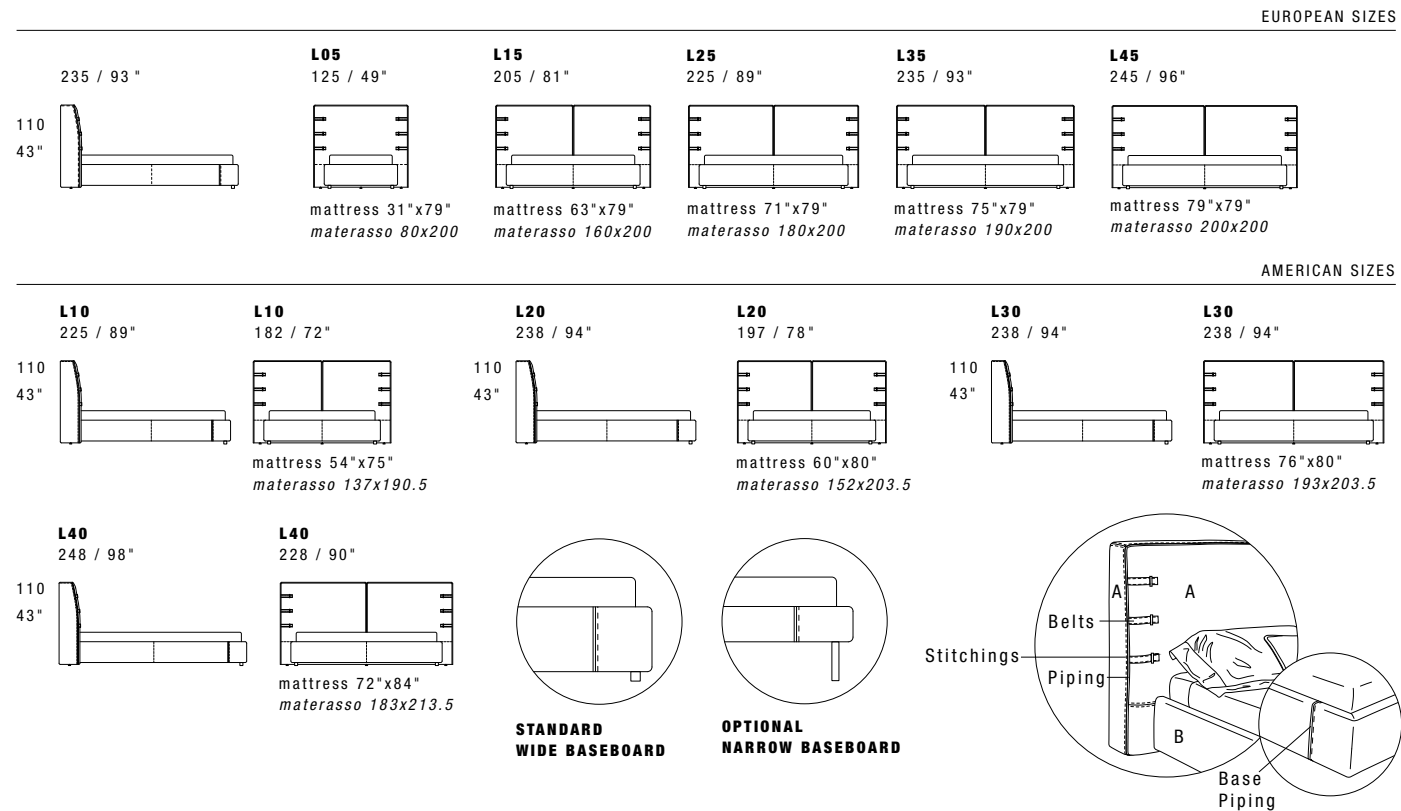

GLASS - CERAMIC MARBLE TABLE

TOP DIMENSIONS: 77X77 / 30X30"

Coffee Table

Design Giuseppe Viganò

Dimensions: the first figure shows sizes in centimeters, the second in inches.
 Each piece is made by hand and has its own uniqueness.
 Measures may vary with a tolerance up to 3%.

- Standard features:
- Back lacquered glass top (black or white)
 - Ceramic top available in all customizing finishes
 - Marble top available in all customizing finishes

Sunset

Dimensions: the first figure shows sizes in centimeters, the second in inches.
 Each piece is made by hand and has its own uniqueness.
 Measures may vary with a tolerance up to 3%.
 Mixing above groups (Y - J) will create sectionals with different seat widths.
 Corner piece E01 is an odd piece and can be used with all above groups Y - J.
 Seat depth 66 - 106 cm / 26 - 42". Seat height 43 cm / 17".

Sunset Round

Dimensions: the first figure shows sizes in centimeters, the second in inches.
 Each piece is made by hand and has its own uniqueness.
 Measures may vary with a tolerance up to 3%.
 Mixing above groups (Y - J) will create sectionals with different seat widths.
 Corner piece E01 is an odd piece and can be used with all above groups Y - J.
 Seat depth 66 - 106 cm / 26 - 42". Seat height 43 cm / 17".

Dimensions: the first figure shows sizes in centimeters, the second in inches.
Each piece is made by hand and has its own uniqueness.
Measures may vary with a tolerance up to 3%.
Base height 32cm - 13".
Wood legs, height 4 cm - 1 1/2".