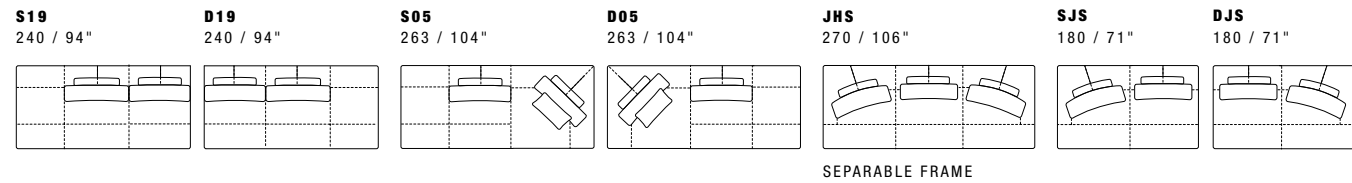

GLASS - CERAMIC MARBLE TABLE

TOP DIMENSIONS: 77X77 / 30X30"

Coffee Table

Design Giuseppe Viganò

Dimensions: the first figure shows sizes in centimeters, the second in inches.
 Each piece is made by hand and has its own uniqueness.
 Measures may vary with a tolerance up to 3%.

- Standard features:
- Back lacquered glass top (black or white)
 - Ceramic top available in all customizing finishes
 - Marble top available in all customizing finishes

Sunset

Dimensions: the first figure shows sizes in centimeters, the second in inches.
 Each piece is made by hand and has its own uniqueness.
 Measures may vary with a tolerance up to 3%.
 Mixing above groups (Y - J) will create sectionals with different seat widths.
 Corner piece E01 is an odd piece and can be used with all above groups Y - J.
 Seat depth 66 - 106 cm / 26 - 42". Seat height 43 cm / 17".

Sunset Round

Dimensions: the first figure shows sizes in centimeters, the second in inches.
 Each piece is made by hand and has its own uniqueness.
 Measures may vary with a tolerance up to 3%.
 Mixing above groups (Y - J) will create sectionals with different seat widths.
 Corner piece E01 is an odd piece and can be used with all above groups Y - J.
 Seat depth 66 - 106 cm / 26 - 42". Seat height 43 cm / 17".