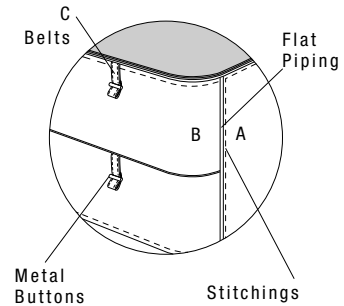

Dimensions: the first figure shows sizes in centimeters, the second in inches.
Each piece is made by hand and has its own uniqueness.
Measures may vary with a tolerance up to 3%.
Base height 32cm - 13".
Wood legs, height 4 cm - 1 1/2".

Lady Sharon

Dimensions: the first figure shows sizes in centimeters, the second in inches.
Each piece is made by hand and has its own uniqueness.
Measures may vary with a tolerance up to 3%.

Medea Lounge

Dimensions: the first figure shows sizes in centimeters, the second in inches.
Each piece is made by hand and has its own uniqueness.
Measures may vary with a tolerance up to 3%.

Nightstands

Design Giuseppe Viganò

Dimensions: the first figure shows sizes in centimeters, the second in inches.
Each piece is made by hand and has its own uniqueness.
Measures may vary with a tolerance up to 3%.

- Standard features:
- Back lacquered glass top (black or white)
 - Ceramic top available in all customizing finishes
 - Marble top available in all customizing finishes