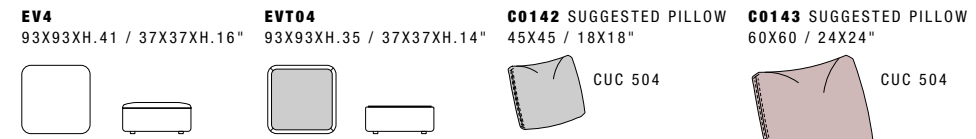

Morgan

Design Giuseppe Viganò

GROUP J Tutti gli elementi del Gruppo J hanno lo stesso modulo di seduta. All items in Group J have the same seat width

GLASS - CERAMIC MARBLE TABLE

TOP DIMENSIONS: 77X77 / 30X30"

Coffee Table

Design Giuseppe Viganò

Dimensions: the first figure shows sizes in centimeters, the second in inches.
Each piece is made by hand and has its own uniqueness.
Measures may vary with a tolerance up to 3%.