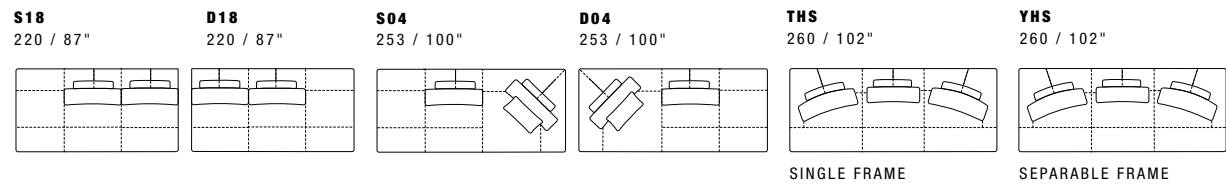

Sunset

Dimensions: the first figure shows sizes in centimeters, the second in inches.
Each piece is made by hand and has its own uniqueness.
Measures may vary with a tolerance up to 3%.
Mixing above groups (Y - J) will create sectionals with different seat widths.
Corner piece E01 is an odd piece and can be used with all above groups Y - J.
Seat depth 66 - 106 cm / 26 - 42". Seat height 43 cm / 17".

GROUP Y Tutti gli elementi del Gruppo Y hanno lo stesso modulo di seduta. All items in Group Y have the same seat width

GROUP J Tutti gli elementi del Gruppo J hanno lo stesso modulo di seduta. All items in Group J have the same seat width

Sunset Round

Dimensions: the first figure shows sizes in centimeters, the second in inches.
Each piece is made by hand and has its own uniqueness.
Measures may vary with a tolerance up to 3%.
Mixing above groups (Y - J) will create sectionals with different seat widths.
Corner piece E01 is an odd piece and can be used with all above groups Y - J.
Seat depth 66 - 106 cm / 26 - 42". Seat height 43 cm / 17".

GROUP Y Tutti gli elementi del Gruppo Y hanno lo stesso modulo di seduta. All items in Group Y have the same seat width

GROUP J Tutti gli elementi del Gruppo J hanno lo stesso modulo di seduta. All items in Group J have the same seat width

1. Side table - Standard features:
2. Back lacquered glass top (black or white)
   - Ceramic top available in all customizing finishes
   - Marble top available in all customizing finishes