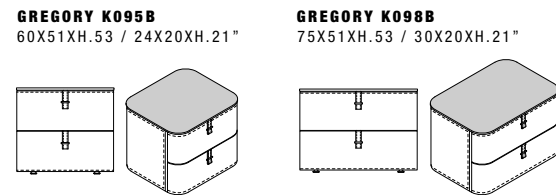

Nightstands

Design Giuseppe Viganò

Dimensions: the first figure shows sizes in centimeters, the second in inches.
Each piece is made by hand and has its own uniqueness.
Measures may vary with a tolerance up to 3%.

1. Standard features:
2. Back lacquered glass top (black or white)
   - Ceramic top available in all customizing finishes
   - Marble top available in all customizing finishes

Dressers

Design Giuseppe Viganò

Dimensions: the first figure shows sizes in centimeters, the second in inches.
Each piece is made by hand and has its own uniqueness.
Measures may vary with a tolerance up to 3%.