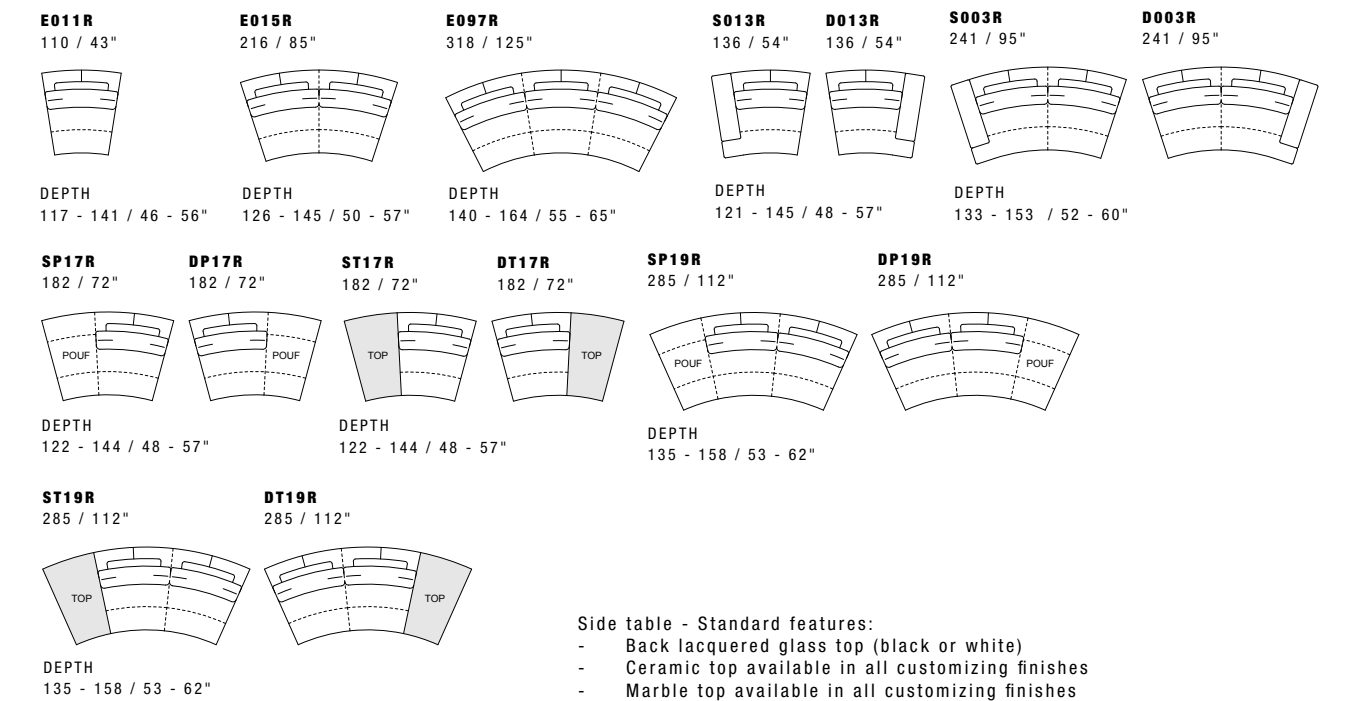

1. Side table - Standard features:
2. Back lacquered glass top (black or white)
   - Ceramic top available in all customizing finishes
   - Marble top available in all customizing finishes