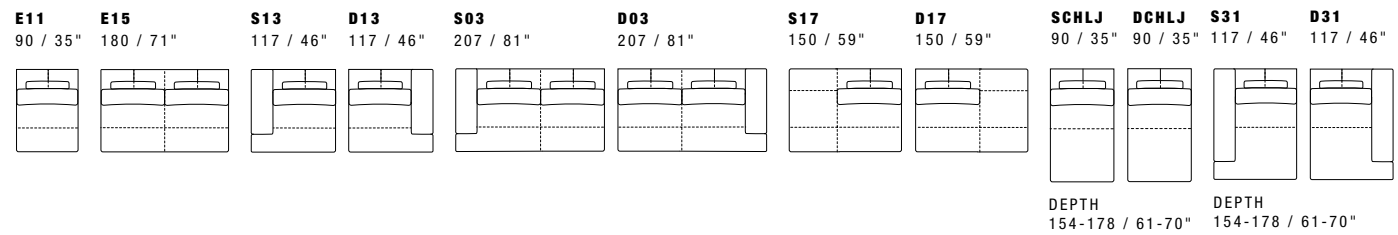

Lady Sharon

Morgan

Design Giuseppe Viganò

Dimensions: the first figure shows sizes in centimeters, the second in inches.
 Each piece is made by hand and has its own uniqueness.
 Measures may vary with a tolerance up to 3%.
 Mixing above groups (Y - J) will create sectionals with different seat widths.
 Seat depth 65 cm - 26".

GLASS - CERAMIC MARBLE TABLE

TOP DIMENSIONS: 77X77 / 30X30"

Coffee Table

Design Giuseppe Viganò

Dimensions: the first figure shows sizes in centimeters, the second in inches.
 Each piece is made by hand and has its own uniqueness.
 Measures may vary with a tolerance up to 3%.

- Standard features:
- Back lacquered glass top (black or white)
 - Ceramic top available in all customizing finishes
 - Marble top available in all customizing finishes

Sunset

Dimensions: the first figure shows sizes in centimeters, the second in inches.
 Each piece is made by hand and has its own uniqueness.
 Measures may vary with a tolerance up to 3%.
 Mixing above groups (Y - J) will create sectionals with different seat widths.
 Corner piece E01 is an odd piece and can be used with all above groups Y - J.
 Seat depth 66 - 106 cm / 26 - 42". Seat height 43 cm / 17".

Sunset Round

Dimensions: the first figure shows sizes in centimeters, the second in inches.
 Each piece is made by hand and has its own uniqueness.
 Measures may vary with a tolerance up to 3%.
 Mixing above groups (Y - J) will create sectionals with different seat widths.
 Corner piece E01 is an odd piece and can be used with all above groups Y - J.
 Seat depth 66 - 106 cm / 26 - 42". Seat height 43 cm / 17".