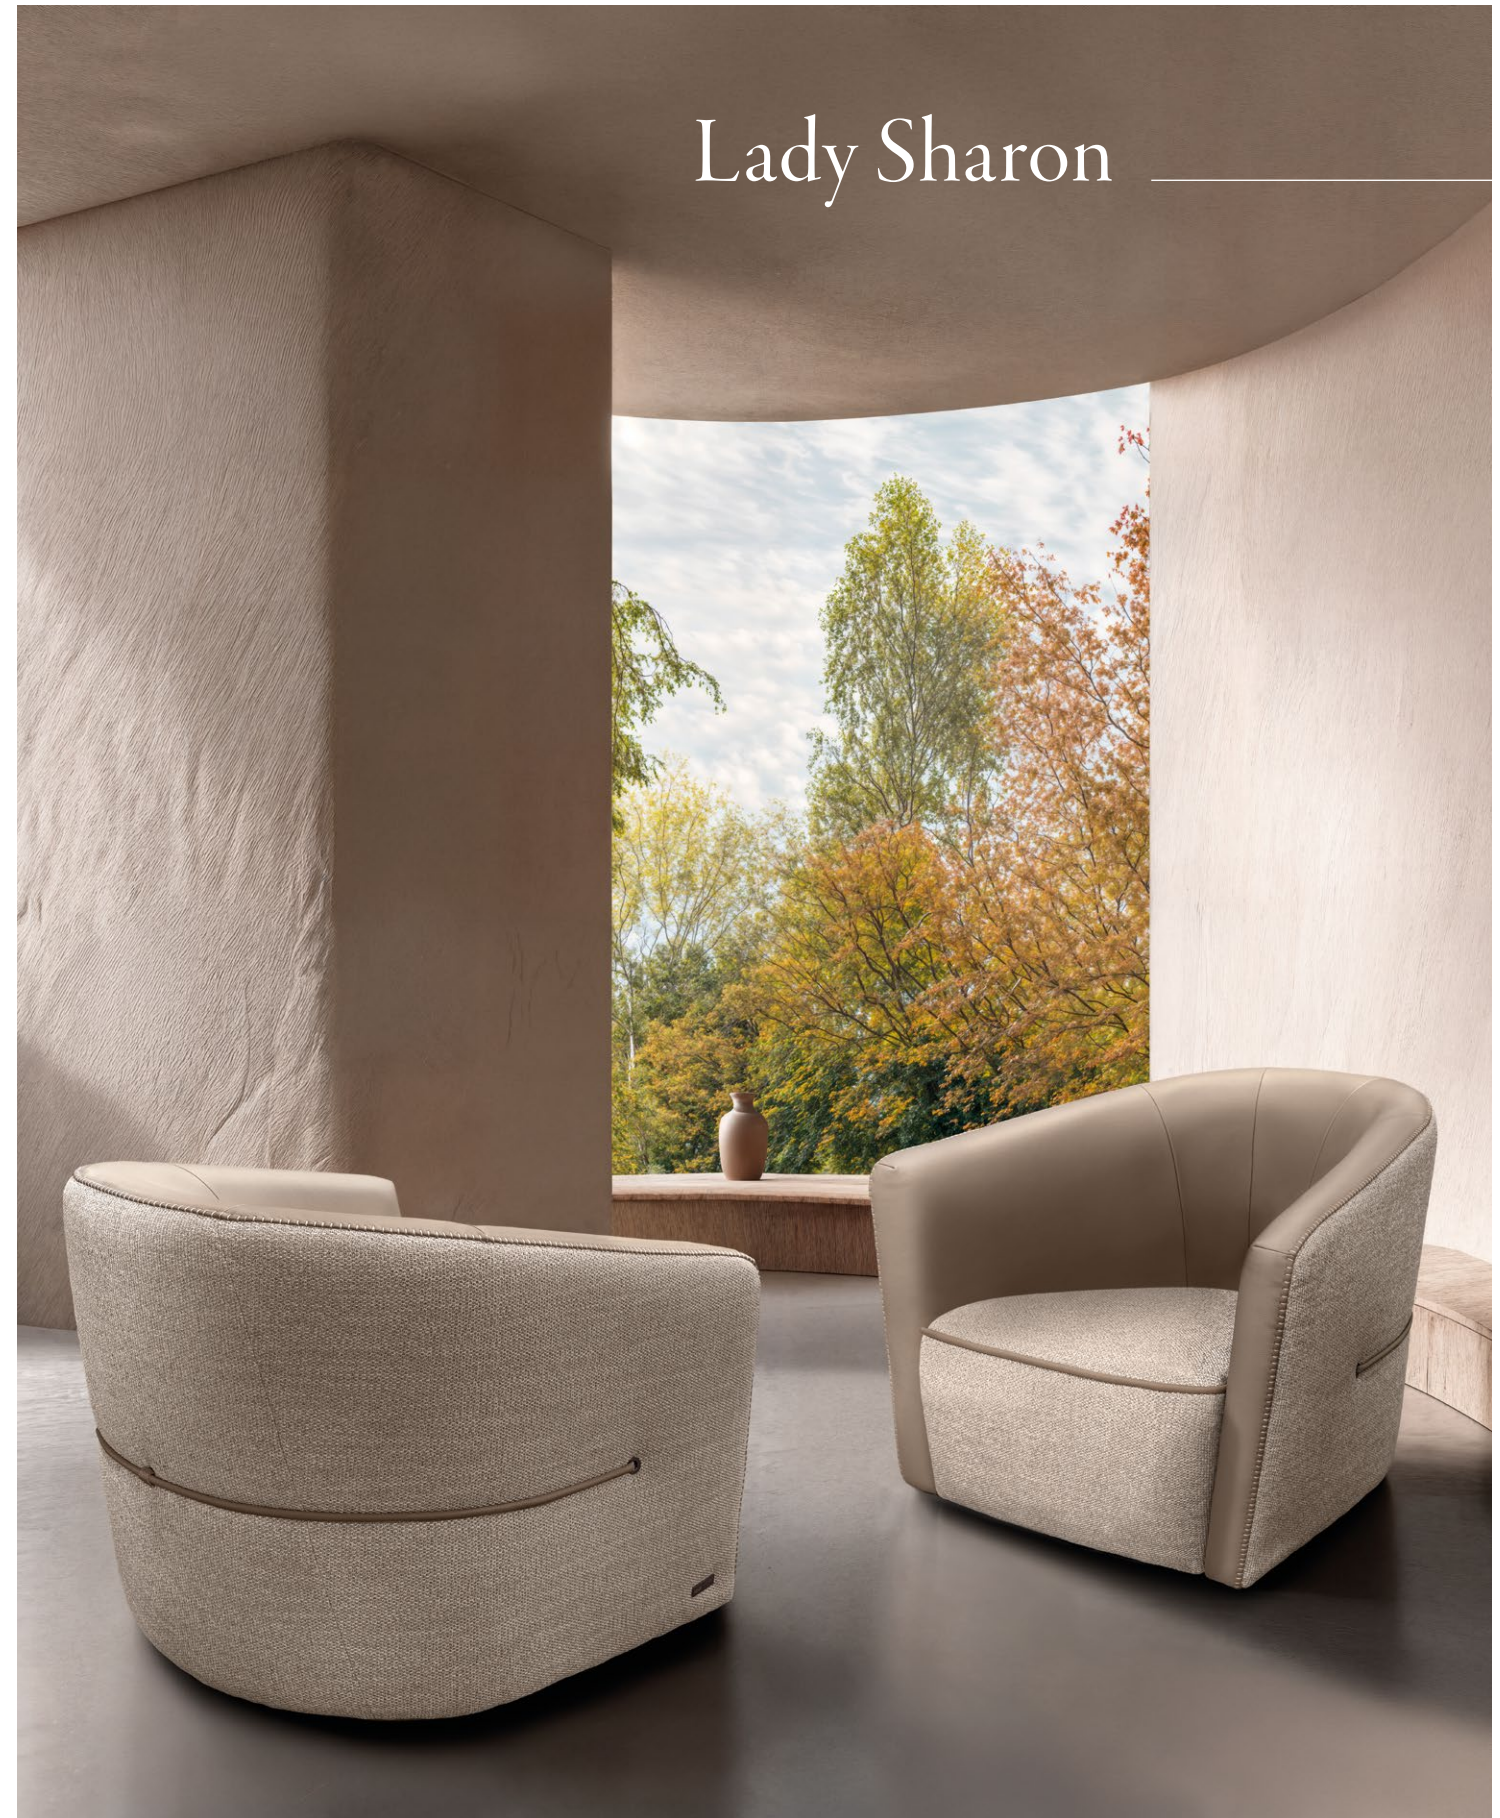

Lady Sharon