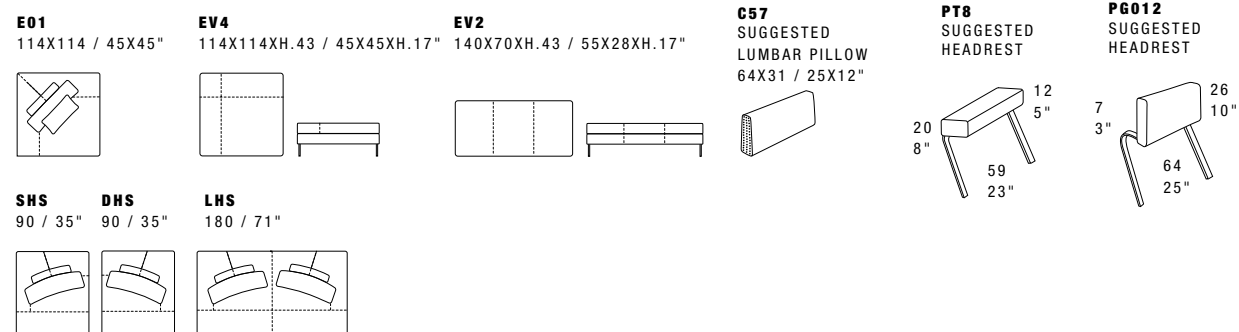

GLASS - CERAMIC MARBLE TABLE

TOP DIMENSIONS: 77X77 / 30X30"

Coffee Table

Design Giuseppe Viganò

Dimensions: the first figure shows sizes in centimeters, the second in inches.
 Each piece is made by hand and has its own uniqueness.
 Measures may vary with a tolerance up to 3%.

- Standard features:
- Back lacquered glass top (black or white)
 - Ceramic top available in all customizing finishes
 - Marble top available in all customizing finishes

Sunset

Dimensions: the first figure shows sizes in centimeters, the second in inches.
 Each piece is made by hand and has its own uniqueness.
 Measures may vary with a tolerance up to 3%.
 Mixing above groups (Y - J) will create sectionals with different seat widths.
 Corner piece E01 is an odd piece and can be used with all above groups Y - J.
 Seat depth 66 - 106 cm / 26 - 42". Seat height 43 cm / 17".

Sunset Round

Dimensions: the first figure shows sizes in centimeters, the second in inches.
 Each piece is made by hand and has its own uniqueness.
 Measures may vary with a tolerance up to 3%.
 Mixing above groups (Y - J) will create sectionals with different seat widths.
 Corner piece E01 is an odd piece and can be used with all above groups Y - J.
 Seat depth 66 - 106 cm / 26 - 42". Seat height 43 cm / 17".

Dimensions: the first figure shows sizes in centimeters, the second in inches.
Each piece is made by hand and has its own uniqueness.
Measures may vary with a tolerance up to 3%.
Base height 32cm - 13".
Wood legs, height 4 cm - 1 1/2".