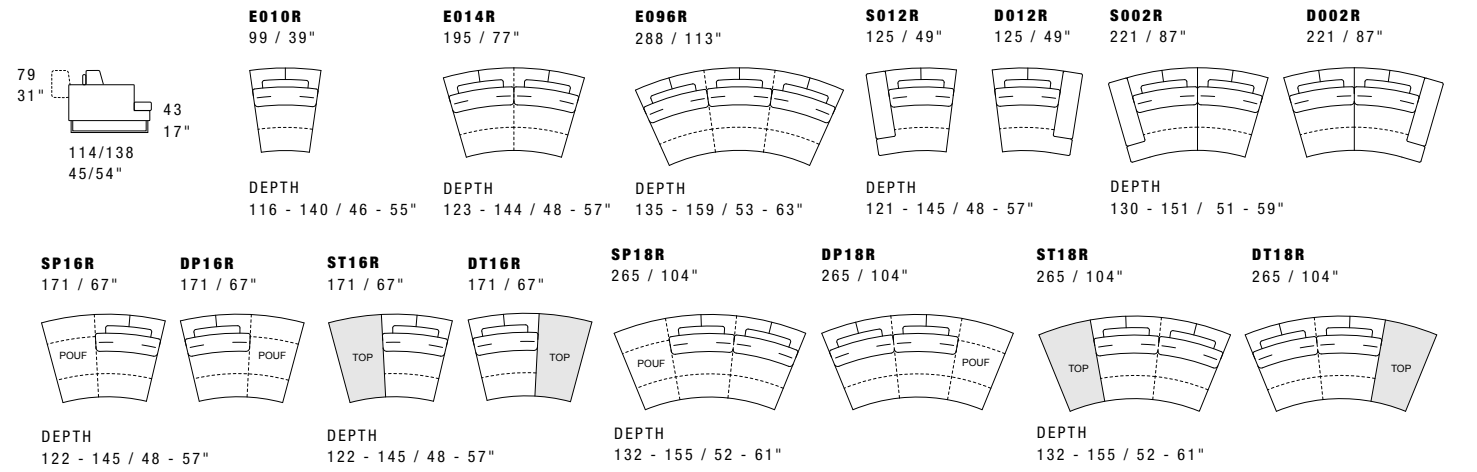

Sunset Round

Dimensions: the first figure shows sizes in centimeters, the second in inches.
Each piece is made by hand and has its own uniqueness.
Measures may vary with a tolerance up to 3%.
Mixing above groups (Y - J) will create sectionals with different seat widths.
Corner piece E01 is an odd piece and can be used with all above groups Y - J.
Seat depth 66 - 106 cm / 26 - 42". Seat height 43 cm / 17".

GROUP Y Tutti gli elementi del Gruppo Y hanno lo stesso modulo di seduta. All items in Group Y have the same seat width

GROUP J Tutti gli elementi del Gruppo J hanno lo stesso modulo di seduta. All items in Group J have the same seat width