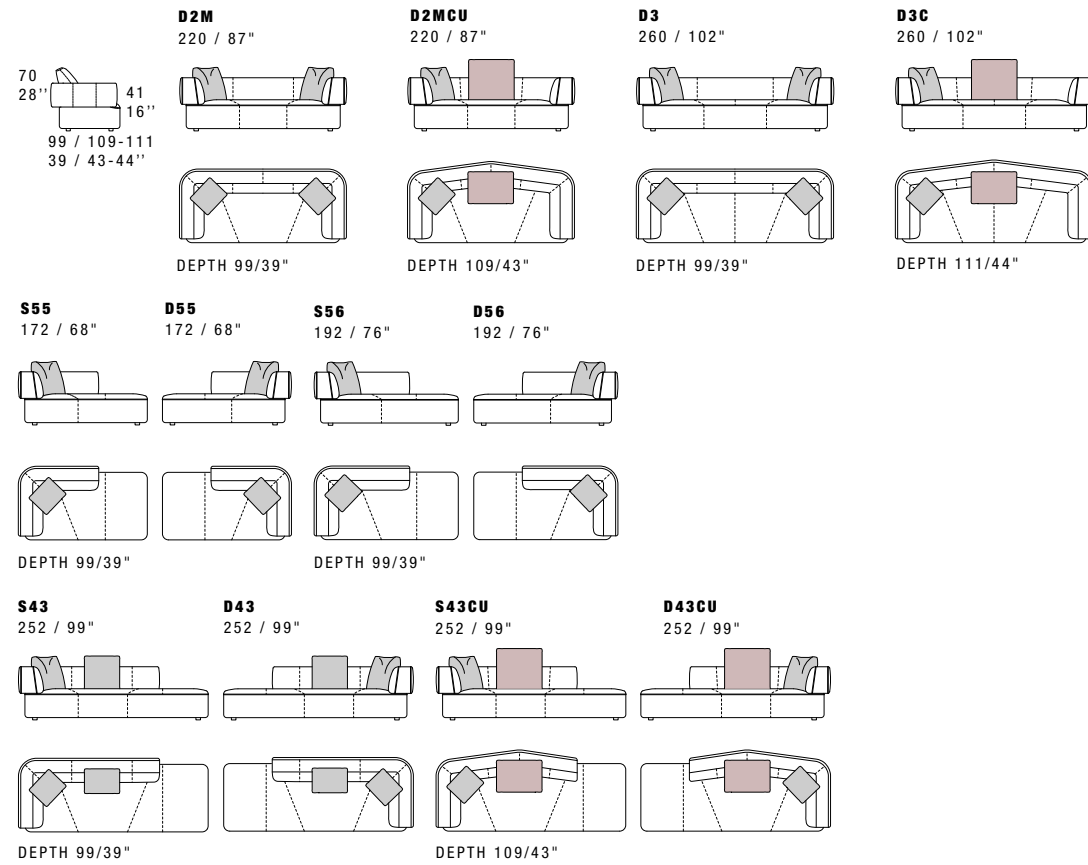

Jago table
is designed to meet the most modern
interior-design trends.

Leather armchair with an *unfussy design*,
embellished with *sartorial details*
such as *blanket-stitched edges* and *leather ties*.

Lady Sharon

Morgan

Design Giuseppe Viganò

Dimensions: the first figure shows sizes in centimeters, the second in inches.
 Each piece is made by hand and has its own uniqueness.
 Measures may vary with a tolerance up to 3%.
 Mixing above groups (Y - J) will create sectionals with different seat widths.
 Seat depth 65 cm - 26".

GLASS - CERAMIC MARBLE TABLE

TOP DIMENSIONS: 77X77 / 30X30"

Coffee Table

Design Giuseppe Viganò

Dimensions: the first figure shows sizes in centimeters, the second in inches.
 Each piece is made by hand and has its own uniqueness.
 Measures may vary with a tolerance up to 3%.

- Standard features:
- Back lacquered glass top (black or white)
 - Ceramic top available in all customizing finishes
 - Marble top available in all customizing finishes

Sunset

Dimensions: the first figure shows sizes in centimeters, the second in inches.
 Each piece is made by hand and has its own uniqueness.
 Measures may vary with a tolerance up to 3%.
 Mixing above groups (Y - J) will create sectionals with different seat widths.
 Corner piece E01 is an odd piece and can be used with all above groups Y - J.
 Seat depth 66 - 106 cm / 26 - 42". Seat height 43 cm / 17".