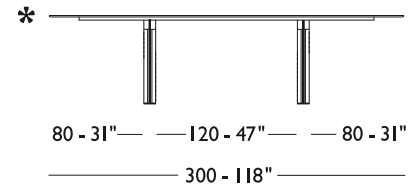

## CHAIRS

**CHR**

**CHRBR**

**2BR** (Pair of armrests, optional for CHR)  
16 x H.27 x 33 - 6 x H.11 x 13"

Certified massive wood frame padded and upholstered in leather or fabric. Metal legs available in all customizing finishes.

## DINING TABLES

Metal and wooden frame upholstered in leather. Metal inserts available in all customizing finishes. Top available in back lacquered glass (black or white), ceramic or marble.

Ceramic top finishes Terra, Antracite and Ossido Bruno are not available for width measure 120 cm - 47".

\* On marble finishings, only for length dimensions over 200 cm, the top is split in two parts at the center, across its width.

**T201B**

**T204B**

**T207B**

**T202B**

**T205B**

**T208B**

**T203B**