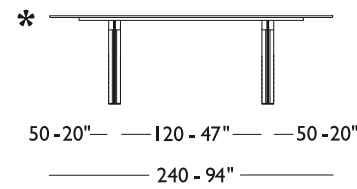

**T181S** Coffee table 137x100 - 54x39"

**T181D** Coffee table 137x100 - 54x39"

**T182D** Coffee table 108x108 - 43x43"

**S81** 178x153 - 70x60"

**D81** 178x153 - 70x60"

\* Connectable sides

Dimensions: the first figure shows sizes in centimeters, the second in inches.  
 Each piece is made by hand and has its own uniqueness. Measures may vary with a tolerance up to 3%.  
 Mixing above groups (X - J) will create sectionals with different seat widths.  
 Pieces S01-D01, E20, SP020-DP020 and S81-D81 are odd pieces and can be used with all above groups X - J.  
 Seat depth 43 cm - 17".

## CHAIRS

**CHR**

**CHRBR**

**2BR** (Pair of armrests, optional for CHR)  
16 x H.27 x 33 - 6 x H.11 x 13"

Certified massive wood frame padded and upholstered in leather or fabric. Metal legs available in all customizing finishes.

## DINING TABLES

Metal and wooden frame upholstered in leather. Metal inserts available in all customizing finishes. Top available in back lacquered glass (black or white), ceramic or marble.

Ceramic top finishes Terra, Antracite and Ossido Bruno are not available for width measure 120 cm - 47".

\* On marble finishings, only for length dimensions over 200 cm, the top is split in two parts at the center, across its width.

**T201B**

**T204B**

**T207B**

**T202B**

**T205B**

**T208B**

**T203B**