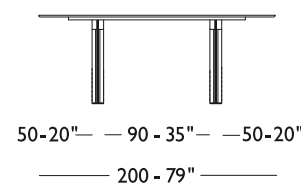

## CHAIRS

**CHR**

**CHRBR**

**2BR** (Pair of armrests, optional for CHR)  
16 x H.27 x 33 - 6 x H.11 x 13"

Certified massive wood frame padded and upholstered in leather or fabric. Metal legs available in all customizing finishes.

## DINING TABLES

Metal and wooden frame upholstered in leather. Metal inserts available in all customizing finishes. Top available in back lacquered glass (black or white), ceramic or marble.

Ceramic top finishes Terra, Antracite and Ossido Bruno are not available for width measure 120 cm - 47".

\* On marble finishings, only for length dimensions over 200 cm, the top is split in two parts at the center, across its width.

**T201B**

**T204B**

**T207B**

**T202B**

**T205B**

**T208B**

**T203B**