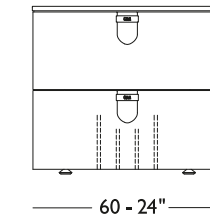

BED

European sizes

222 - 87"
115 - 45"

L05
111 - 44"
mattress 31" x 79"
materasso 80 x 200

L15
191 - 75"
mattress 63" x 79"
materasso 160 x 200

L25
211 - 83"
mattress 71" x 79"
materasso 180 x 200

L35
221 - 87"
mattress 75" x 79"
materasso 190 x 200

L45
231 - 91"
mattress 79" x 79"
materasso 200 x 200

American sizes

115 - 45"

L10
212 - 83"
mattress 54" x 75"
materasso 137 x 190.5

L10
168 - 66"

115 - 45"

L20
225 - 89"
mattress 60" x 80"
materasso 152 x 203.5

L20
183 - 72"

115 - 45"

L30
225 - 89"
mattress 76" x 80"
materasso 193 x 203.5

L30
224 - 88"

115 - 45"

L40
235 - 93"
mattress 72" x 84"
materasso 183 x 213.5

L40
214 - 84"

Certified massive wood frame padded and upholstered in leather or fabric.
Wengé wood legs height 5 cm - 2". Base height 34 cm - 13".
Metal details available in all customizing finishes.
Storage base available upon request.

NIGHTSTAND

K035B

CHEST

DRESSER

Certified massive wood frame upholstered in leather.
Top available in back lacquered glass (black or white), ceramic or marble.
Soft-close drawer slides.