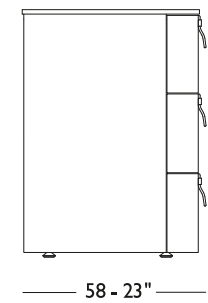

BED

European sizes

222 - 87"
115 - 45"

L05
111 - 44"
mattress 31" x 79"
materasso 80 x 200

L15
191 - 75"
mattress 63" x 79"
materasso 160 x 200

L25
211 - 83"
mattress 71" x 79"
materasso 180 x 200

L35
221 - 87"
mattress 75" x 79"
materasso 190 x 200

L45
231 - 91"
mattress 79" x 79"
materasso 200 x 200

American sizes

115 - 45"

L10
212 - 83"
mattress 54" x 75"
materasso 137 x 190.5

L10
168 - 66"

115 - 45"

L20
225 - 89"
mattress 60" x 80"
materasso 152 x 203.5

L20
183 - 72"

115 - 45"

L30
225 - 89"
mattress 76" x 80"
materasso 193 x 203.5

L30
224 - 88"

115 - 45"

L40
235 - 93"
mattress 72" x 84"
materasso 183 x 213.5

L40
214 - 84"

Certified massive wood frame padded and upholstered in leather or fabric.
Wengé wood legs height 5 cm - 2". Base height 34 cm - 13".
Metal details available in all customizing finishes.
Storage base available upon request.

NIGHTSTAND

CHEST

DRESSER

K037B

Certified massive wood frame upholstered in leather.
Top available in back lacquered glass (black or white), ceramic or marble.
Soft-close drawer slides.