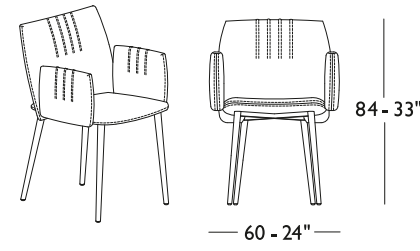

CHRBR

Certified massive wood frame padded and upholstered in leather or fabric. Metal legs available in all customizing finishes.