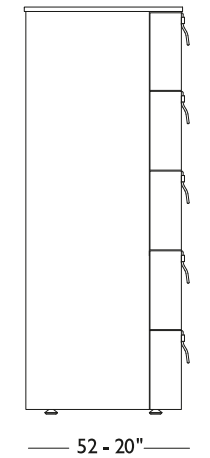

BED

European sizes

222 - 87"
115 - 45"

L05
111 - 44"
mattress 31" x 79"
materasso 80 x 200

L15
191 - 75"
mattress 63" x 79"
materasso 160 x 200

L25
211 - 83"
mattress 71" x 79"
materasso 180 x 200

L35
221 - 87"
mattress 75" x 79"
materasso 190 x 200

L45
231 - 91"
mattress 79" x 79"
materasso 200 x 200

American sizes

115 - 45"

L10
212 - 83"
mattress 54" x 75"
materasso 137 x 190.5

L10
168 - 66"

115 - 45"

L20
225 - 89"
mattress 60" x 80"
materasso 152 x 203.5

L20
183 - 72"

115 - 45"

L30
225 - 89"
mattress 76" x 80"
materasso 193 x 203.5

L30
224 - 88"

115 - 45"

L40
235 - 93"
mattress 72" x 84"
materasso 183 x 213.5

L40
214 - 84"

Certified massive wood frame padded and upholstered in leather or fabric.
Wengé wood legs height 5 cm - 2". Base height 34 cm - 13".
Metal details available in all customizing finishes.
Storage base available upon request.

NIGHTSTAND

CHEST

K036B

DRESSER

Certified massive wood frame upholstered in leather.
Top available in back lacquered glass (black or white), ceramic or marble.
Soft-close drawer slides.