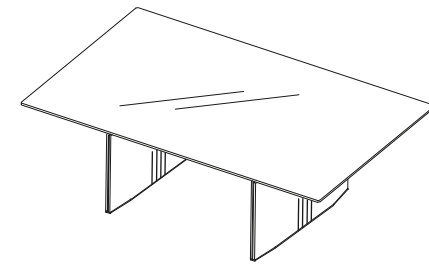

## CHAIRS

**CHR**

**CHRBR**

**2BR** (Pair of armrests, optional for CHR)  
16 x H.27 x 33 - 6 x H.11 x 13"

Certified massive wood frame padded and upholstered in leather or fabric. Metal legs available in all customizing finishes.

## DINING TABLES

Metal and wooden frame upholstered in leather. Metal inserts available in all customizing finishes. Top available in back lacquered glass (black or white), ceramic or marble.

Ceramic top finishes Terra, Antracite and Ossido Bruno are not available for width measure 120 cm - 47".