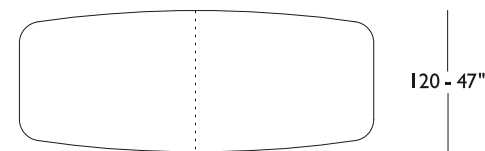

## DINING TABLES

Metal and wooden frame upholstered in leather. Metal inserts available in all customizing finishes. Top available in back lacquered glass (black or white), ceramic or marble.

Ceramic top finishes Terra, Antracite and Ossido Bruno are not available for width measure 120 cm - 47".

\* On marble finishings, only for length dimensions over 200 cm, the top is split in two parts at the center, across its width.

**T201B**

**T204B**

**T207B**

**T202B**

**T205B**

**T208B**

**T203B**