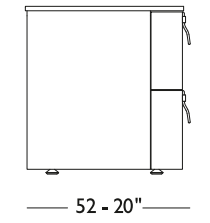

BED

European sizes

222 - 87"
115 - 45"

L05
111 - 44"
mattress 31" x 79"
materasso 80 x 200

L15
191 - 75"
mattress 63" x 79"
materasso 160 x 200

L25
211 - 83"
mattress 71" x 79"
materasso 180 x 200

L35
221 - 87"
mattress 75" x 79"
materasso 190 x 200

L45
231 - 91"
mattress 79" x 79"
materasso 200 x 200

American sizes

115 - 45"

L10
212 - 83"
mattress 54" x 75"
materasso 137 x 190.5

L10
168 - 66"

115 - 45"

L20
225 - 89"
mattress 60" x 80"
materasso 152 x 203.5

L20
183 - 72"

115 - 45"

L30
225 - 89"
mattress 76" x 80"
materasso 193 x 203.5

L30
224 - 88"

115 - 45"

L40
235 - 93"
mattress 72" x 84"
materasso 183 x 213.5

L40
214 - 84"

Certified massive wood frame padded and upholstered in leather or fabric.
Wengé wood legs height 5 cm - 2". Base height 34 cm - 13".
Metal details available in all customizing finishes.
Storage base available upon request.

NIGHTSTAND

K035B

CHEST

DRESSER

Certified massive wood frame upholstered in leather.
Top available in back lacquered glass (black or white), ceramic or marble.
Soft-close drawer slides.