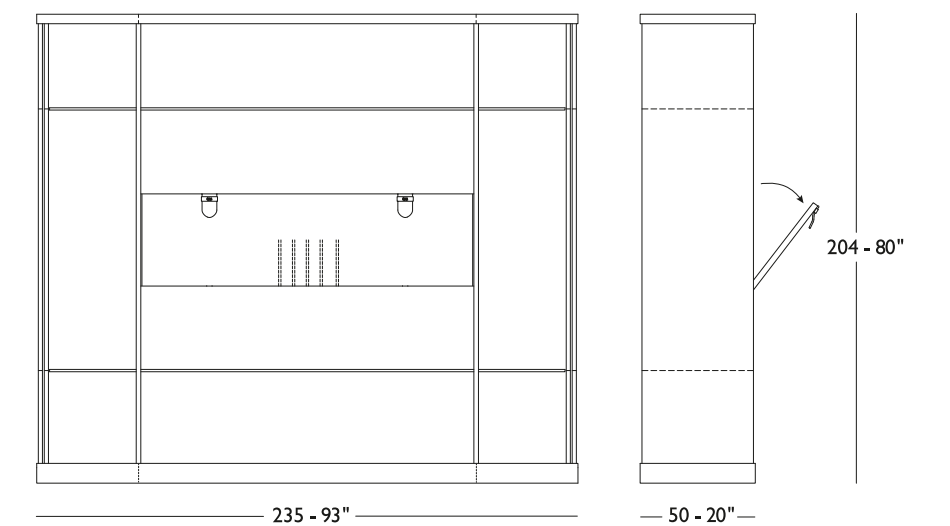

K045B

Certified massive wood frame upholstered in leather. Central storage box with flap door / leather-covered handles. Metal inserts and frame available in all customizing finishes. Bronze-colored tempered glass shelves. Top inserted inside the structure of the base available in back lacquered glass (black or white), ceramic or marble.