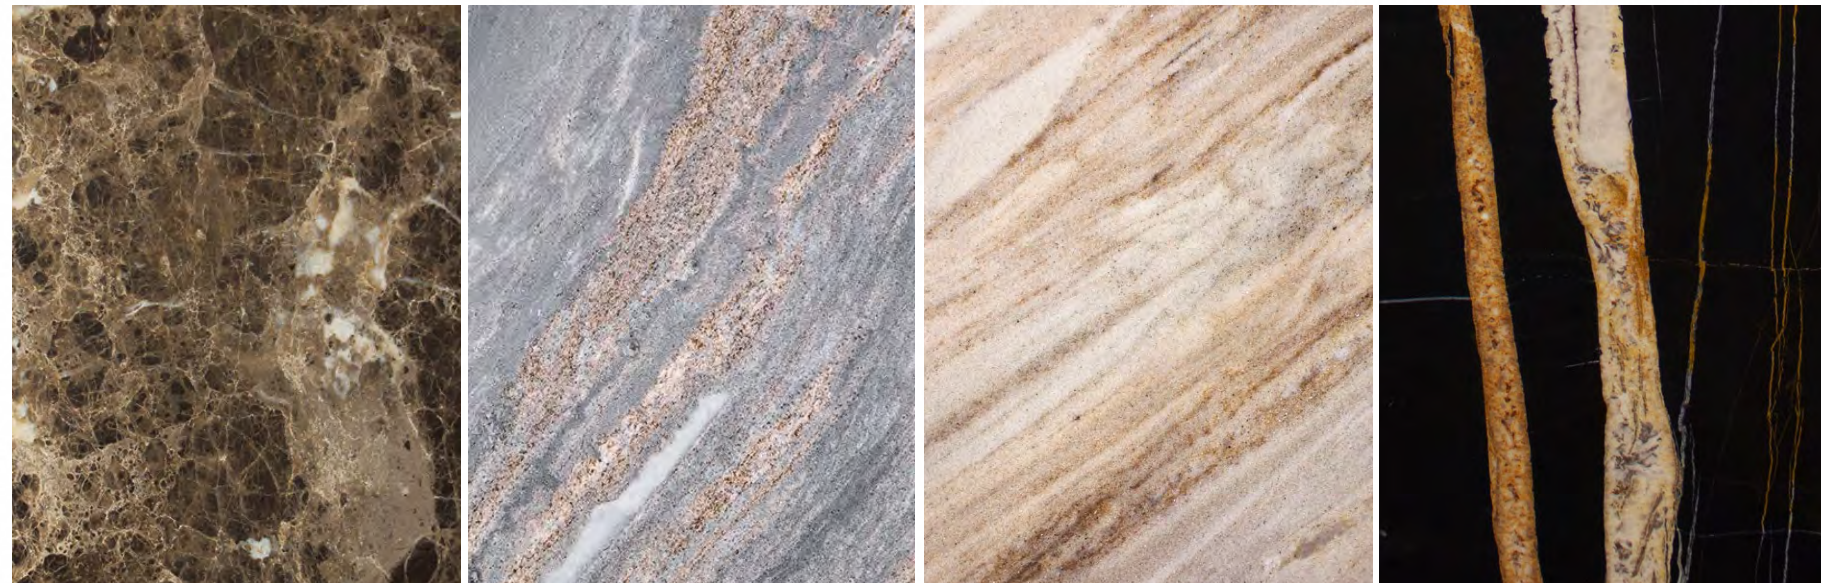

## METAL FINISHES

CHROME

TITANIUM

ANTHRACITE

BRASS

COPPER

## MARBLE TOP FINISHES

EMPERADOR DARK

PALISSANDRO BLU NUVOLATO

PALISSANDRO FIORITO

SAHARA NOIR

EACH MARBLE, BEING A NATURAL PRODUCT, IS A ONE-OF-A-KIND PIECE AND CAN THEREFORE EXHIBIT COLOUR AND STRUCTURAL DIFFERENCES.