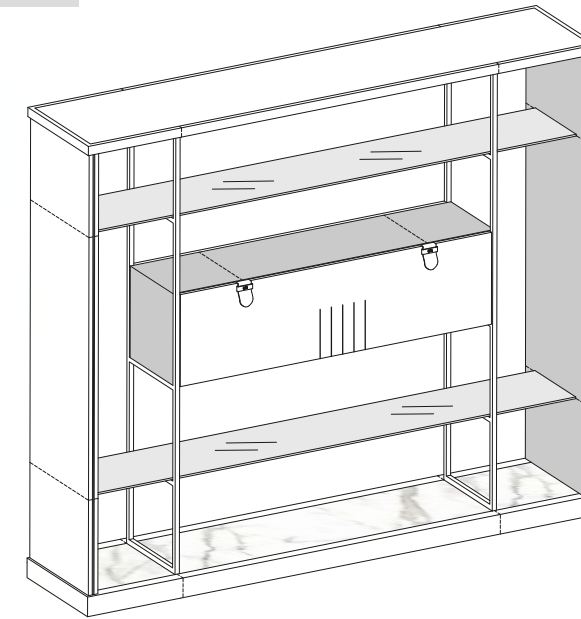

PHILLY COLLECTION

CHAIRS

Certified massive wood frame padded and upholstered in leather or fabric. Metal legs available in all customizing finishes.

DINING TABLES

Metal and wooden frame upholstered in leather. Metal inserts available in all customizing finishes. Top available in back lacquered glass (black or white), ceramic or marble.

Ceramic top finishes Terra, Antracite and Ossido Bruno are not available for width measure 120 cm - 47".

* On marble finishings, only for length dimensions over 200 cm, the top is split in two parts at the center, across its width.

PHILLY COLLECTION

SIDEBOARD

Certified massive wood frame upholstered in leather. Hinged doors / leather-covered handles. Metal inserts available in all customizing finishes. Central internal shelves in tempered smoked glass. Top available in back lacquered glass (black or white), ceramic or marble.

BOOKCASE

Certified massive wood frame upholstered in leather. Central storage box with flap door / leather-covered handles. Metal inserts and frame available in all customizing finishes. Bronze-colored tempered glass shelves. Top inserted inside the structure of the base available in back lacquered glass (black or white), ceramic or marble.

TV UNIT

Certified massive wood frame upholstered in leather. Metal inserts and frame available in all customizing finishes. Top available in back lacquered glass (black or white), ceramic or marble. Top inserted inside the structure of the base available in back lacquered glass (black or white), ceramic or marble.