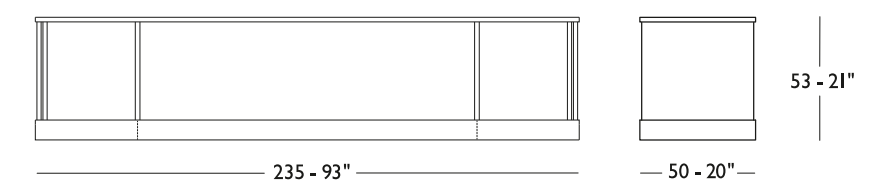

K050B

Certified massive wood frame upholstered in leather. Metal inserts and frame available in all customizing finishes. Top available in back lacquered glass (black or white), ceramic or marble. Top inserted inside the structure of the base available in back lacquered glass (black or white), ceramic or marble.