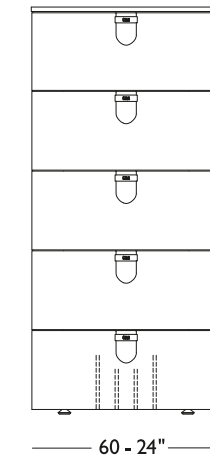

BED

European sizes

222 - 87"
115 - 45"

L05
111 - 44"
mattress 31" x 79"
materasso 80 x 200

L15
191 - 75"
mattress 63" x 79"
materasso 160 x 200

L25
211 - 83"
mattress 71" x 79"
materasso 180 x 200

L35
221 - 87"
mattress 75" x 79"
materasso 190 x 200

L45
231 - 91"
mattress 79" x 79"
materasso 200 x 200

American sizes

115 - 45"

L10
212 - 83"
mattress 54" x 75"
materasso 137 x 190.5

L10
168 - 66"

115 - 45"

L20
225 - 89"
mattress 60" x 80"
materasso 152 x 203.5

L20
183 - 72"

115 - 45"

L30
225 - 89"
mattress 76" x 80"
materasso 193 x 203.5

L30
224 - 88"

115 - 45"

L40
235 - 93"
mattress 72" x 84"
materasso 183 x 213.5

L40
214 - 84"

Certified massive wood frame padded and upholstered in leather or fabric.
Wengé wood legs height 5 cm - 2". Base height 34 cm - 13".
Metal details available in all customizing finishes.
Storage base available upon request.

NIGHTSTAND

CHEST

K036B

DRESSER

Certified massive wood frame upholstered in leather.
Top available in back lacquered glass (black or white), ceramic or marble.
Soft-close drawer slides.