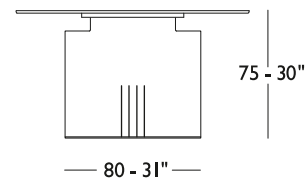

## CHAIRS

**CHR**

**CHRBR**

**2BR** (Pair of armrests, optional for CHR)  
16 x H.27 x 33 - 6 x H.11 x 13"

Certified massive wood frame padded and upholstered in leather or fabric. Metal legs available in all customizing finishes.

## DINING TABLES

Metal and wooden frame upholstered in leather. Metal inserts available in all customizing finishes. Top available in back lacquered glass (black or white), ceramic or marble.

Ceramic top finishes Terra, Antracite and Ossido Bruno are not available for width measure 120 cm - 47".

\* On marble finishings, only for length dimensions over 200 cm, the top is split in two parts at the center, across its width.

**T201B**

**T204B**

**T207B**

**T202B**

**T205B**

**T208B**

**T203B**