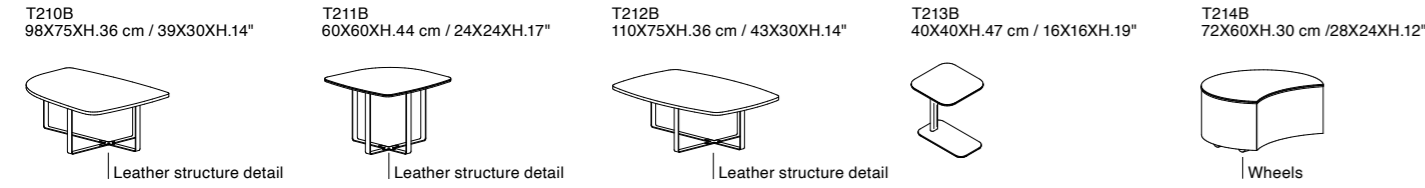

Coffee Tables

Dimensions: the first figure shows sizes in centimeters, the second in inches.
Each piece is made by hand and has its own uniqueness. Measures may vary with a tolerance up to 3%.

Space

1. **Standard Features:**
2. Glass Top available in all customizing finishes
   - Ceramic Top available in all customizing finishes
   - Marble Top available in all customizing finishes
   - Metal Base available in all customizing finishes
3. **Notes**
4. T214B
     Hard wood frame and polyurethane covered with leather / fabric