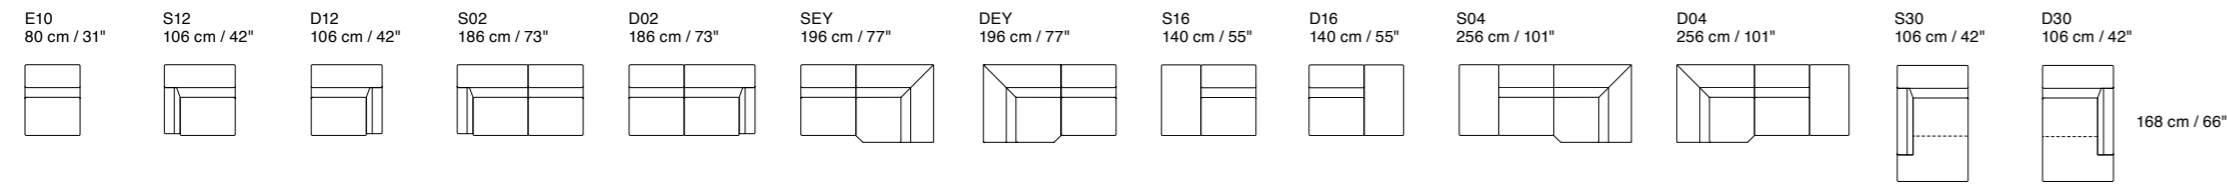

Group Y

Tutti gli elementi del Gruppo Y hanno lo stesso modulo di seduta. ^{EN} All items in Group Y have the same seat width