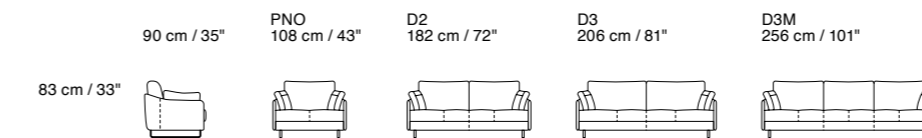

Free Standing