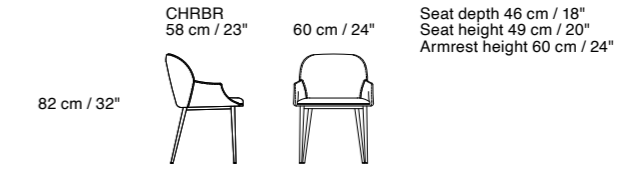

Tulip

Chairs

Dimensions: the first figure shows sizes in centimeters, the second in inches.
Each piece is made by hand and has its own uniqueness. Measures may vary with a tolerance up to 3%.

Medea

Medea Bar Stool

Medea with Arm

Medea Counter Stool

Aston Night

Dimensions: the first figure shows sizes in centimeters, the second in inches.
 Each piece is made by hand and has its own uniqueness. Measures may vary with a tolerance up to 3%.
 Handmade capitonné. Base height 28 cm / 11". Legs height 11 cm / 4 1/4"