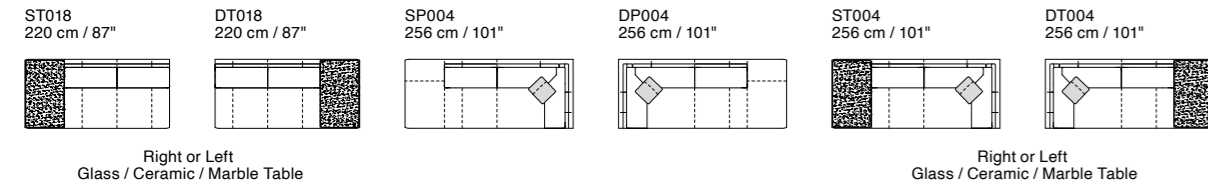

Group Y Tutti gli elementi del Gruppo Y hanno lo stesso modulo di seduta. ^{EN} All items in Group Y have the same seat width