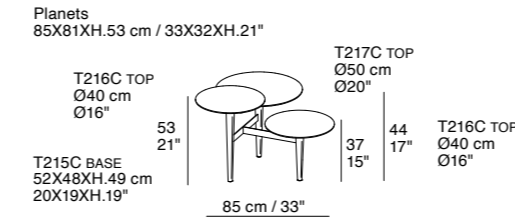

T170D 120X70XH.36 cm / 47X28XH.14"
T171D 70X70XH.36 cm / 28X28XH.14"

Planets

1. **Standard Features:**
2. Wood top support
   - Glass Top available in all customizing finishes
   - Mirror finishes available in:
     - Mirror
     - Bronze Mirror
     - Smoked Mirror
   - Ceramic Top available in all customizing finishes
   - Marble Top available in all customizing finishes
   - Metal base available in all customizing finishes