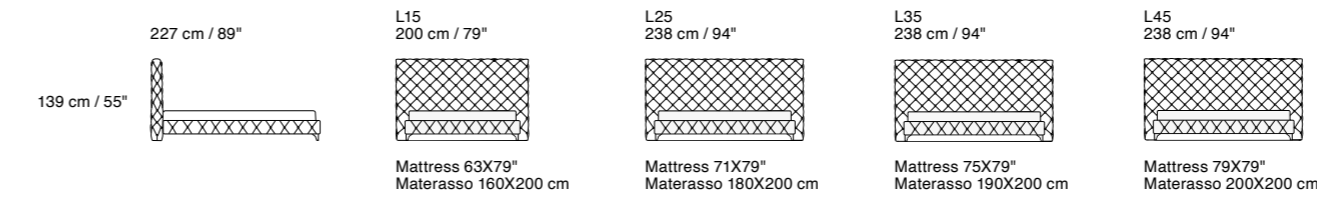

European Size