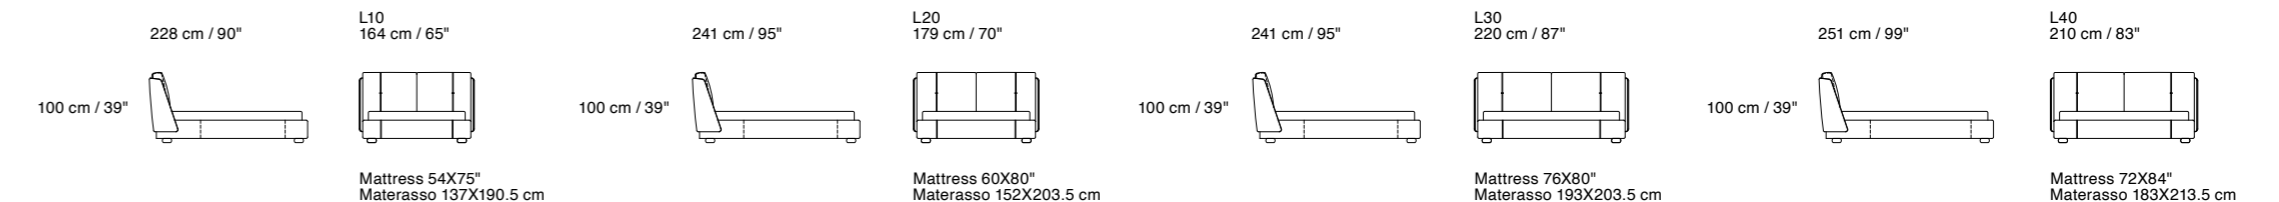

High Headboard Version

Additional Element

C0136
60X38 cm / 24X15"

SUGGESTED PILLOW