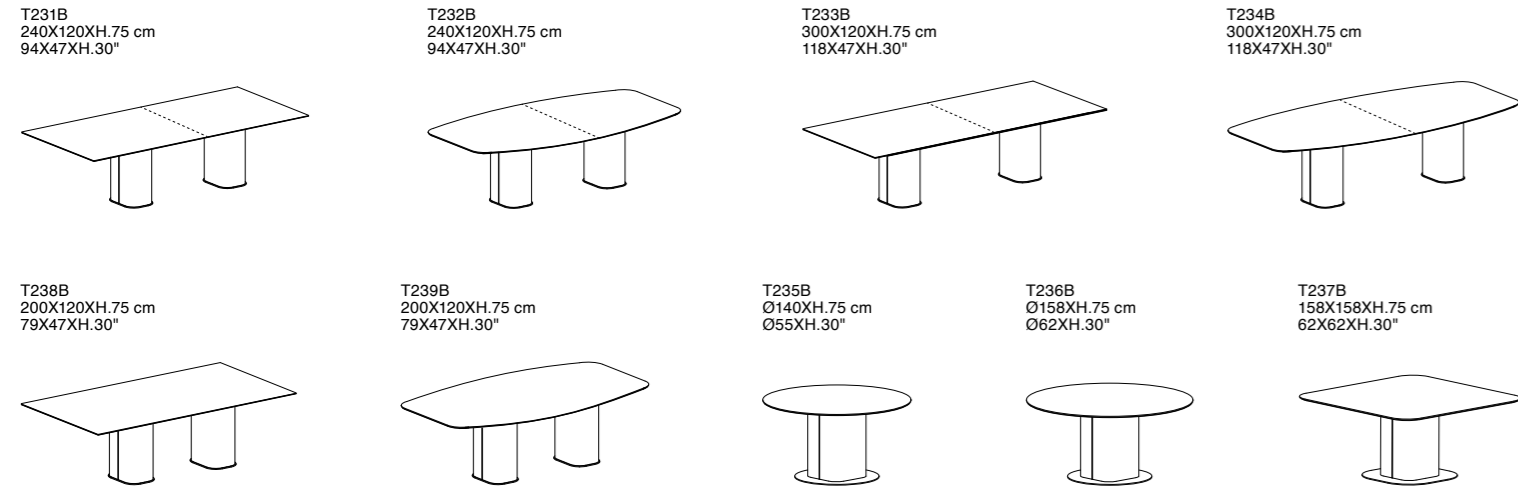

Milos Dining Table

T231B 240X120XH.75 cm / 94X47XH.30"
T232B 240X120XH.75 cm / 94X47XH.30"
T233B 300X120XH.75 cm / 118X47XH.30"
T234B 300X120XH.75 cm / 118X47XH.30"
T238B 200X120XH.75 cm / 79X47XH.30"
T239B 200X120XH.75 cm / 79X47XH.30"
T235B Ø140XH.75 cm / Ø55XH.30"
T236B Ø158XH.75 cm / Ø62XH.30"
T237B 158X158XH.75 cm / 62X62XH.30"

Standard Features:

- Wooden frame upholstered with leather
- Glass Top available in all customizing finishes
- Ceramic Top available in customizing finishes except for Terra, Antracite and Ossido Bruno
- Marble Top available in all customizing finishes
- Metal Inserts available in all customizing finishes

Notes:

- On T235B, T236B and T237B ceramic top Noir Desir are not available
- On marble finishings, only for length dimensions over 200 cm - 79", the top is split in two parts at the center, across its width
- On Sahara Noir marble top, for length over 200 cm - 79", the joint line is pronounced where the two tabletop parts are connected, compared to other marble finishing

Lazy Susan

Standard Features:

- Top available in all customizing finishes
- Revolving mechanism colour black

Notes

- Revolving tray laid on tabletop

Milos Bar Table

Standard Features:

- Wooden frame upholstered with leather
- Glass Top available in all customizing finishes
- Ceramic Top available in all customizing finishes
- Marble Top available in all customizing finishes
- Metal Inserts available in all customizing finishes

Night Stands

Dimensions: the first figure shows sizes in centimeters, the second in inches.
Each piece is made by hand and has its own uniqueness. Measures may vary with a tolerance up to 3%.

Desire

Standard Features:

- Hard wood frame covered with leather
- Glass top available in all customizing finishes
- Ceramic top available in all customizing finishes
- Marble top available in all customizing finishes