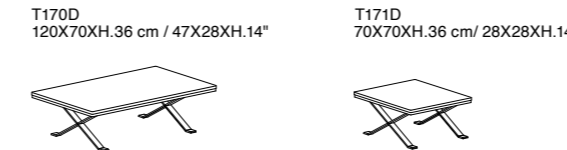

Rialto

1. **Standard Features:**
2. Glass Top available in all customizing finishes
   - Ceramic Top available in all customizing finishes
   - Marble Top available in all customizing finishes
   - Metal legs available in all customizing finishes