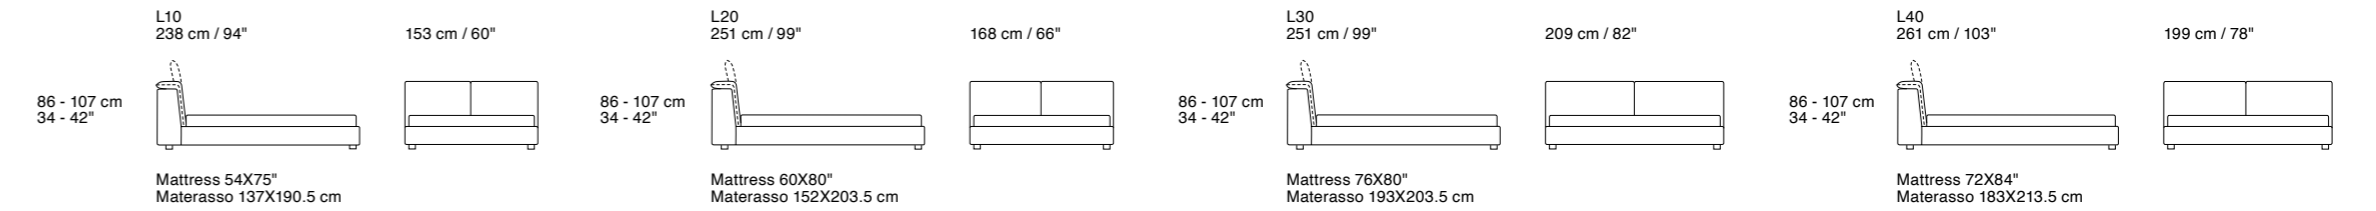

American Size