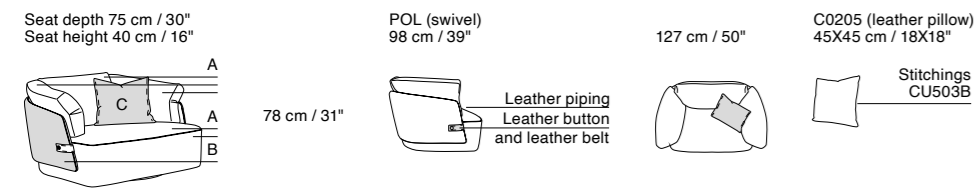

Occasional Chairs

Dimensions: the first figure shows sizes in centimeters, the second in inches.
Each piece is made by hand and has its own uniqueness. Measures may vary with a tolerance up to 3%.

Betty

Kate

Pretty

Sophie

Veronica

C: included

Fifty

Margot

Sharon

Tulip

Chairs

Dimensions: the first figure shows sizes in centimeters, the second in inches.
Each piece is made by hand and has its own uniqueness. Measures may vary with a tolerance up to 3%.

Medea

Medea Bar Stool

Medea with Arm

Medea Counter Stool