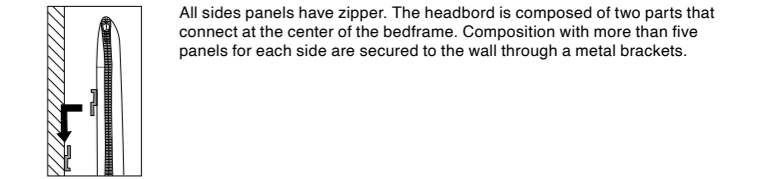

All the bedframe sizes can be combined with all the headboards available below

Movable Sides Panels