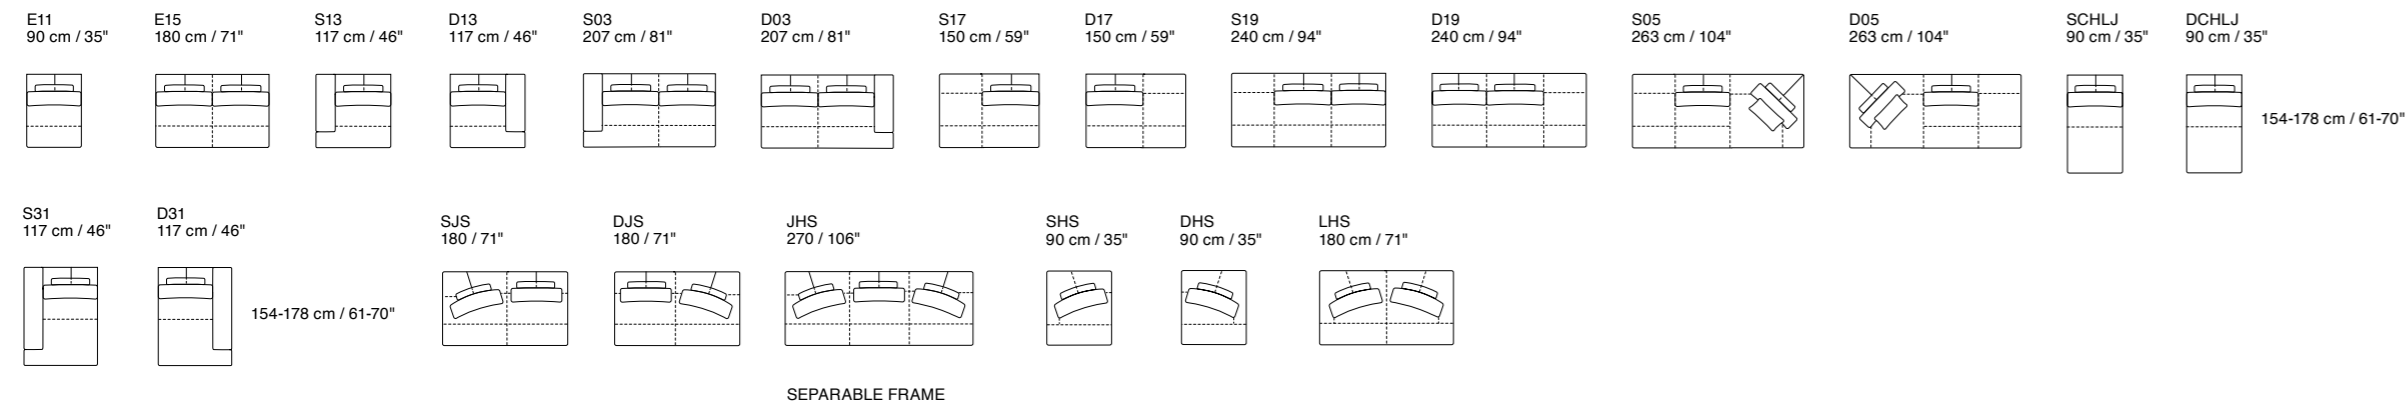

Additional Elements

Swing

Dimensions: the first figure shows sizes in centimeters, the second in inches.
 Each piece is made by hand and has its own uniqueness. Measures may vary with a tolerance up to 3%.
 Mixing above groups (X – J) will create sectionals with different seat widths.
 Corner pieces E01, S81 and D81 are odd pieces and can be used with all above groups X – J.
 Seat depth 56 cm / 22". Seat height 41 cm / 16".