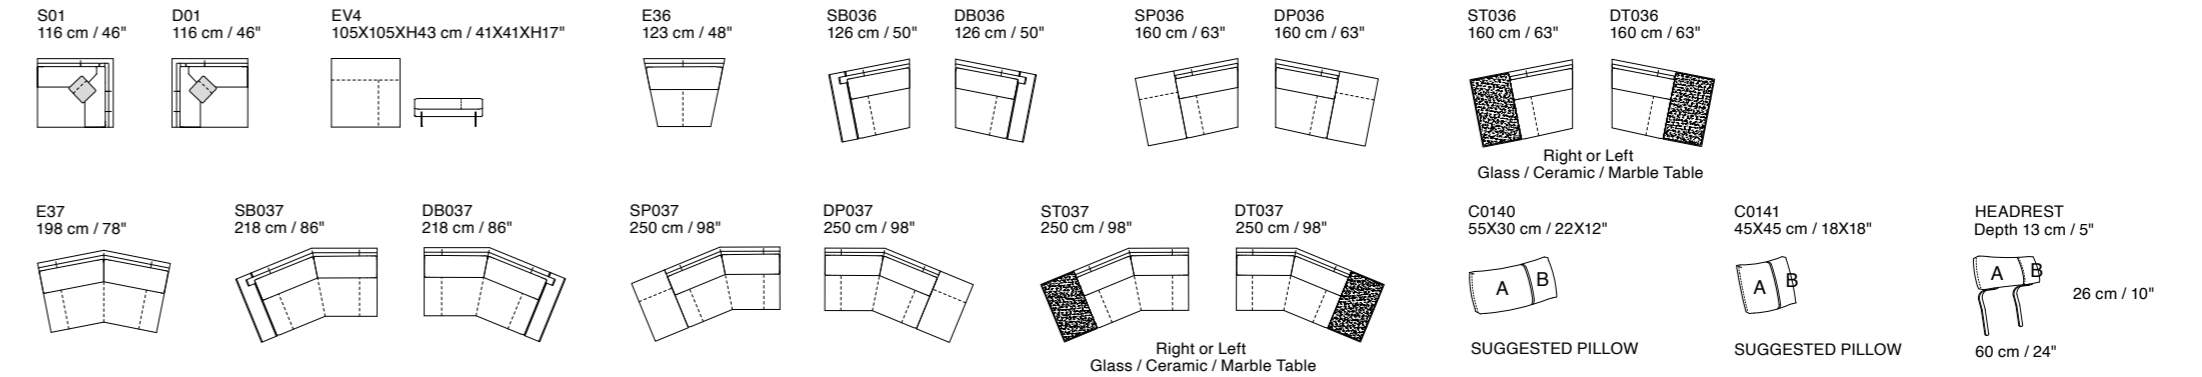

Additional Elements

Twiga

Dimensions: the first figure shows sizes in centimeters, the second in inches.
 Each piece is made by hand and has its own uniqueness. Measures may vary with a tolerance up to 3%.
 Mixing above groups (X – J) will create sectionals with different seat widths.
 Corner pieces S01/D01, S37/D37, S81/D81 are odd pieces and can be used with all above groups X – J.
 Seat depth 60 cm / 24". Seat height 43 cm / 17".