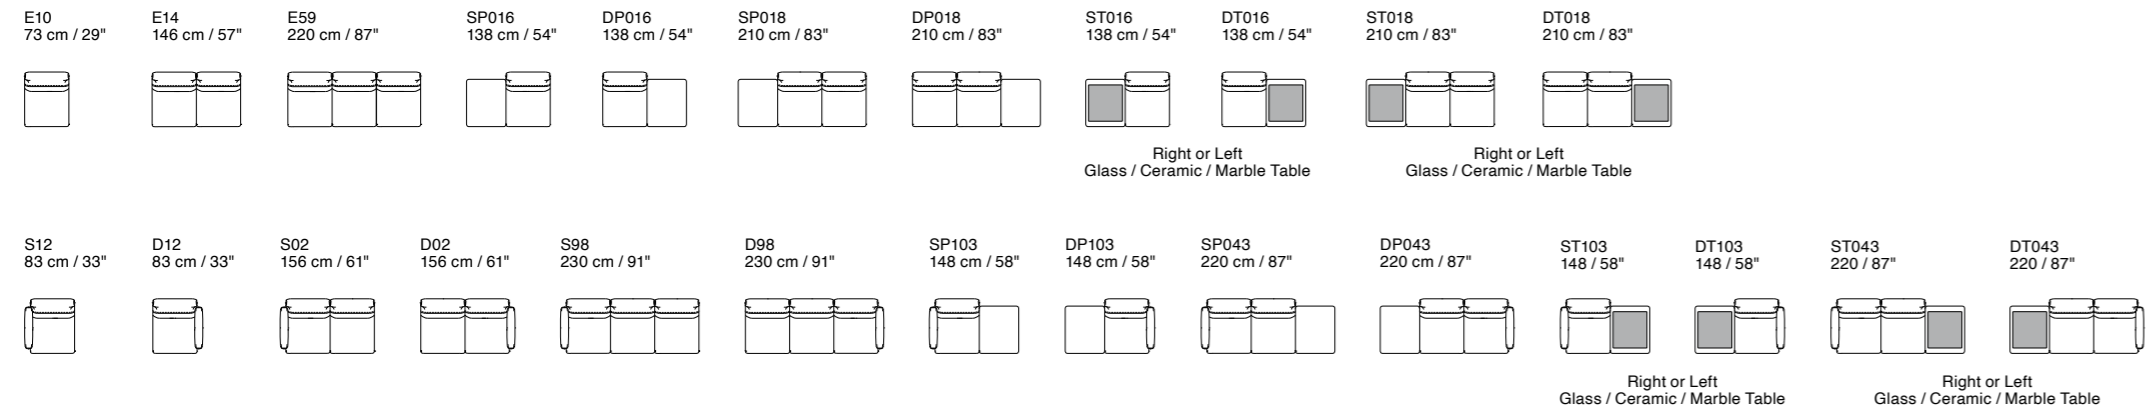

Rialto

Dimensions: the first figure shows sizes in centimeters, the second in inches.
Each piece is made by hand and has its own uniqueness. Measures may vary with a tolerance up to 3%.
All elements can be modular or free standing.
Seat depth 58 cm / 23". Seat height 44 cm / 17".
Attention: When ordering indicate the componability.

Free Standing

Free Standing and Modular