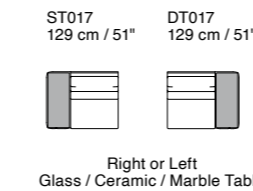

Additional Elements

Nautilus

Dimensions: the first figure shows sizes in centimeters, the second in inches.
 Each piece is made by hand and has its own uniqueness. Measures may vary with a tolerance up to 3%.
 Mixing above groups (Y – J) will create sectionals with different seat widths.
 Corner pieces E01, S07 and D07 are odd pieces and can be used with all above groups Y – J.
 Seat depth 63 cm / 25". Seat height 42 cm / 17".

Additional Elements

Newport

Dimensions: the first figure shows sizes in centimeters, the second in inches.
 Each piece is made by hand and has its own uniqueness. Measures may vary with a tolerance up to 3%.
 Mixing above groups (X – J) will create sectionals with different seat widths.
 Corner pieces S01 and D01 are odd pieces and can be used with all above groups X – J.
 Corner elements with mechanism available upon request with up-charge.
 Seat depth 53 cm / 21". Seat height 45 cm / 18".

Additional Elements

New York

Dimensions: the first figure shows sizes in centimeters, the second in inches.
 Each piece is made by hand and has its own uniqueness. Measures may vary with a tolerance up to 3%.
 Mixing above groups (X – J) will create sectionals with different seat widths.
 Corner pieces S01, D01 and E20 are odd pieces and can be used with all above groups X – J.
 Seat depth 61 cm / 24". Seat height 43 cm / 17".