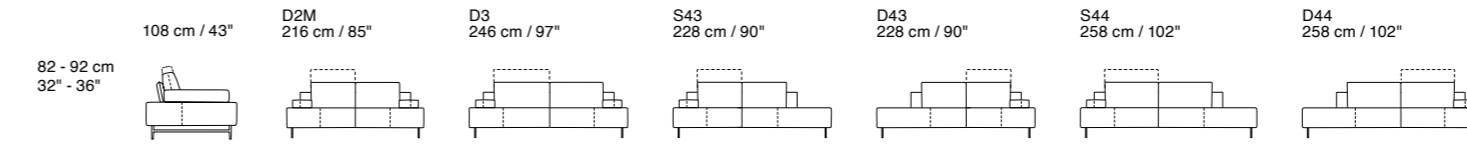

Free Standing