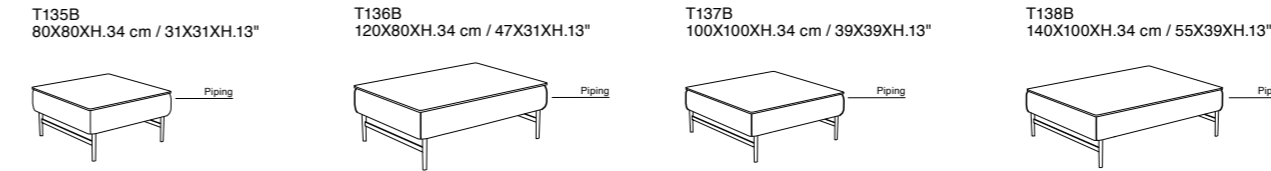

Saks

T135B 80X80XH.34 cm / 31X31XH.13"
T136B 120X80XH.34 cm / 47X31XH.13"
T137B 100X100XH.34 cm / 39X39XH.13"
T138B 140X100XH.34 cm / 55X39XH.13"

1. **Standard Features:**
2. Hard wood frame covered with leather
   - Glass Top available in all customizing finishes
   - Ceramic Top available in all customizing finishes
   - Marble Top available in all customizing finishes
   - Metal legs available in all customizing finishes