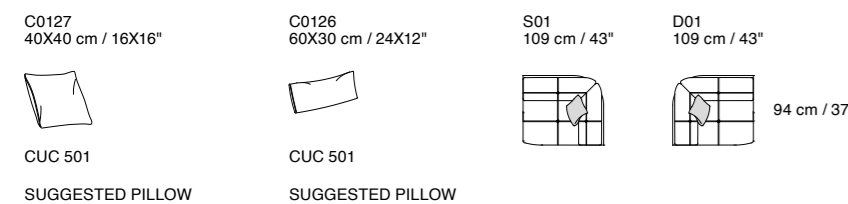

Additional Elements