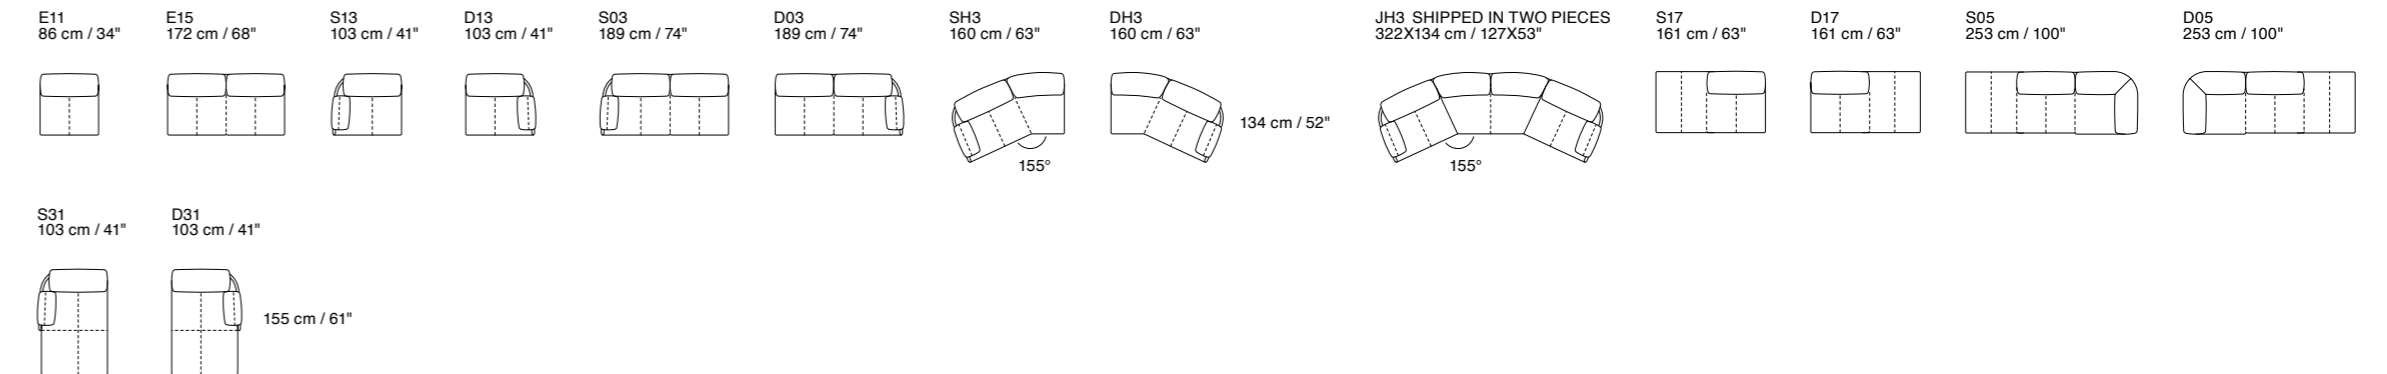

Group J

Tutti gli elementi del Gruppo J hanno lo stesso modulo di seduta. ^{EN} All items in Group J have the same seat width