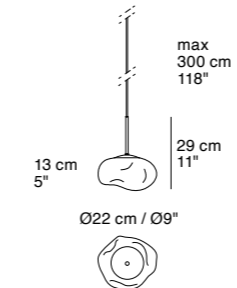

L0020
FIVE-WAY CEILING ROSE