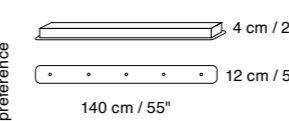

Suggested Disposition

Standard Features:

- Metal structure and details in painted finishings
- Murano blown antiqued glass lampshades
- Glass lampshades available in colors amber, fumè, transparent

Notes:

- Structures and details available only, respectively, in anthracite and brass colour
- Electrical cable for suspension model with max. L. 300 cm/118 inch
- LED direct lights; light colour temperature 3000 K
- Dimmable light via light intensity controller (controller not included); for dimmable light functionality a DALI-PUSH-1/10 system must be present, while for wi-fi devices is not required
- All lampshades' dimensions and shapes are indicative and may vary due to the material's unique production handcraft process, wich adds value to the final product making every piece exclusive itself