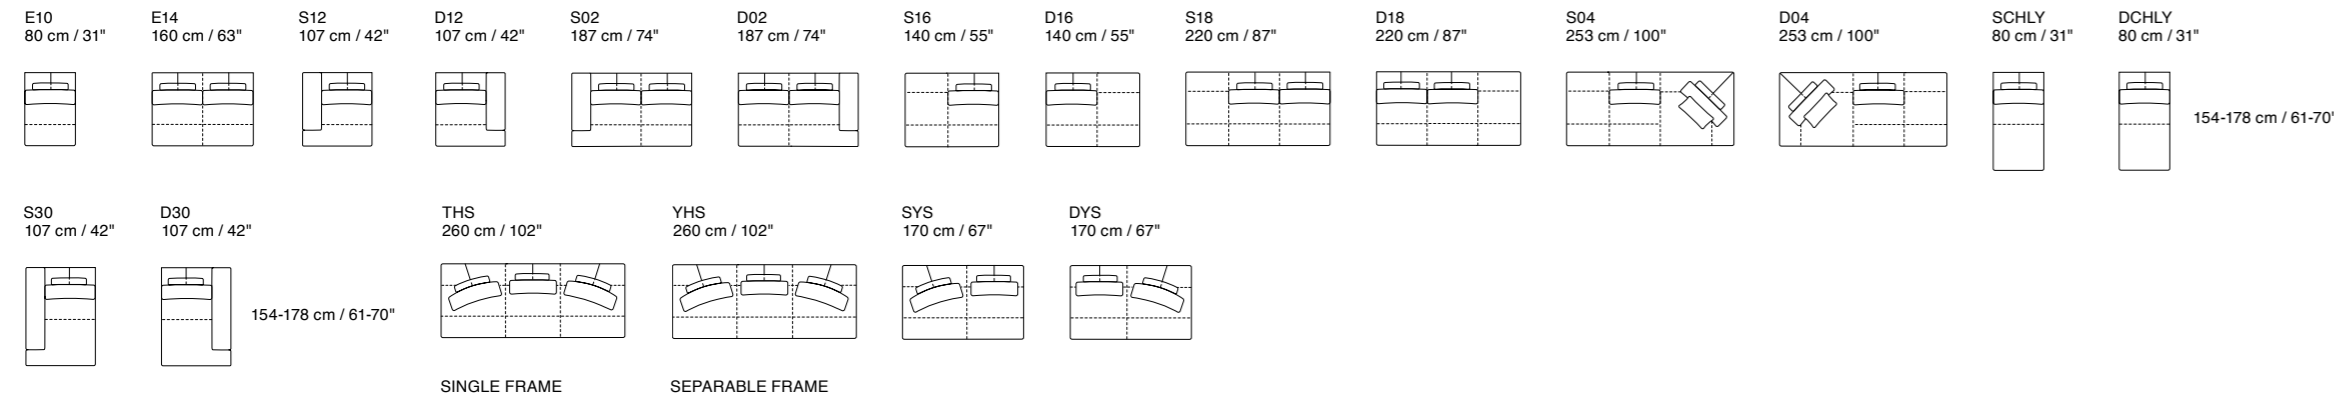

Group Y

Tutti gli elementi del Gruppo Y hanno lo stesso modulo di seduta. ^{EN} All items in Group Y have the same seat width