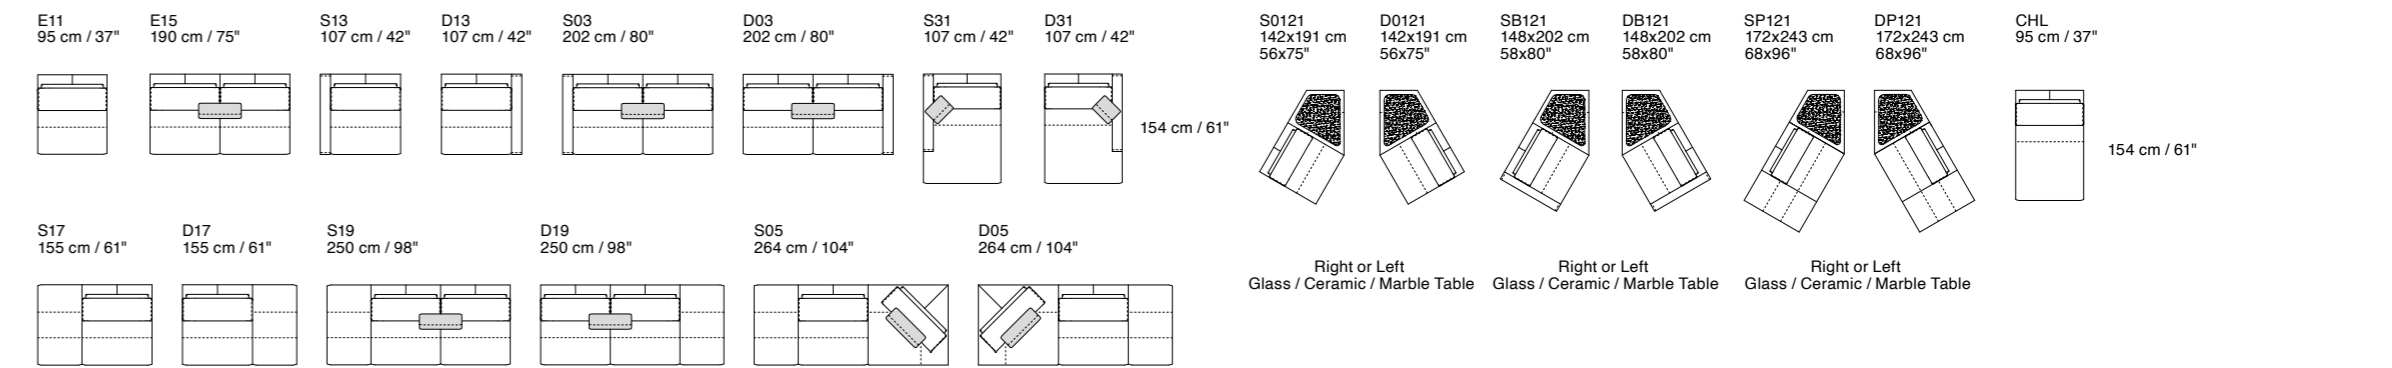

Group J

Tutti gli elementi del Gruppo J hanno lo stesso modulo di seduta. ^{EN} All items in Group J have the same seat width