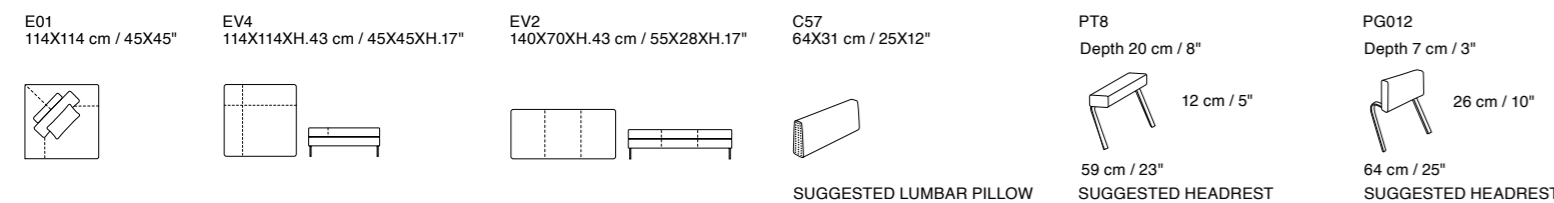

Additional Elements

Swing

Dimensions: the first figure shows sizes in centimeters, the second in inches.
 Each piece is made by hand and has its own uniqueness. Measures may vary with a tolerance up to 3%.
 Mixing above groups (X – J) will create sectionals with different seat widths.
 Corner pieces E01, S81 and D81 are odd pieces and can be used with all above groups X – J.
 Seat depth 56 cm / 22". Seat height 41 cm / 16".