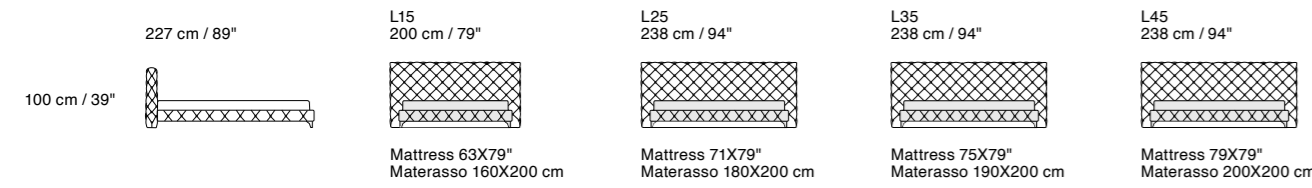

Aston Night

Dimensions: the first figure shows sizes in centimeters, the second in inches.
Each piece is made by hand and has its own uniqueness. Measures may vary with a tolerance up to 3%.
Handmade capitonné. Base height 28 cm / 11". Legs height 11 cm / 4 1/4"

Sommier European Size