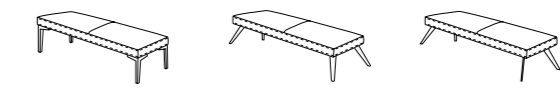

P009-A Wood Legs 150x50xH.39 cm 59x20xH.15"
P009-C Cone Legs 150x50xH.39 cm 59x20xH.15"
P009-D Metal Legs 150x50xH.39 cm 59x20xH.15"

Pepper Bench