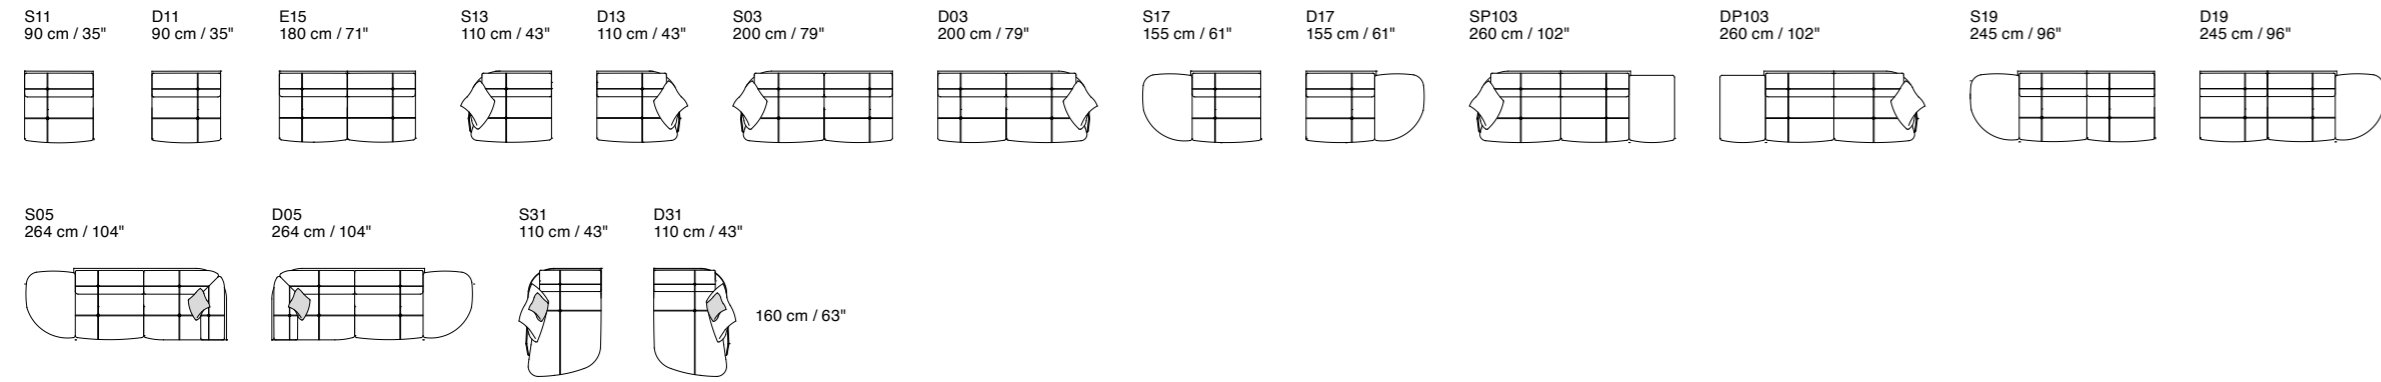

Group J

Tutti gli elementi del Gruppo J hanno lo stesso modulo di seduta. ^{EN} All items in Group J have the same seat width