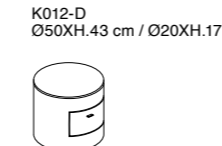

Tables

Dimensions: the first figure shows sizes in centimeters, the second in inches.
Each piece is made by hand and has its own uniqueness. Measures may vary with a tolerance up to 3%.

Milos Console

Standard Features:

- Wooden frame upholstered with leather
- Glass Top available in all customizing finishes
- Ceramic Top available in all customizing finishes
- Marble Top available in all customizing finishes
- Metal Inserts available in all customizing finishes

The console must be fixed to the wall

Milos Dining Table

Standard Features:

- Wooden frame upholstered with leather
- Glass Top available in all customizing finishes
- Ceramic Top available in customizing finishes except for Terra, Antracite and Ossido Bruno
- Marble Top available in all customizing finishes
- Metal Inserts available in all customizing finishes

Notes:

- On T235B, T236B and T237B ceramic top Noir Desir are not available
- On marble finishings, only for length dimensions over 200 cm - 79", the top is split in two parts at the center, across its width
- On Sahara Noir marble top, for length over 200 cm - 79", the joint line is pronounced where the two tabletop parts are connected, compared to other marble finishing

Lazy Susan

Standard Features:

- Top available in all customizing finishes
- Revolving mechanism colour black

Notes

- Revolving tray laid on tabletop

Milos Bar Table

Standard Features:

- Wooden frame upholstered with leather
- Glass Top available in all customizing finishes
- Ceramic Top available in all customizing finishes
- Marble Top available in all customizing finishes
- Metal Inserts available in all customizing finishes

Night Stands