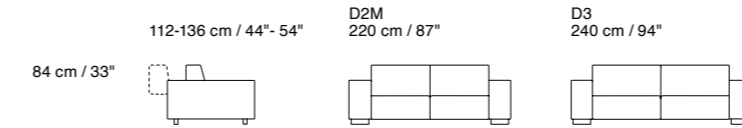

Free Standing