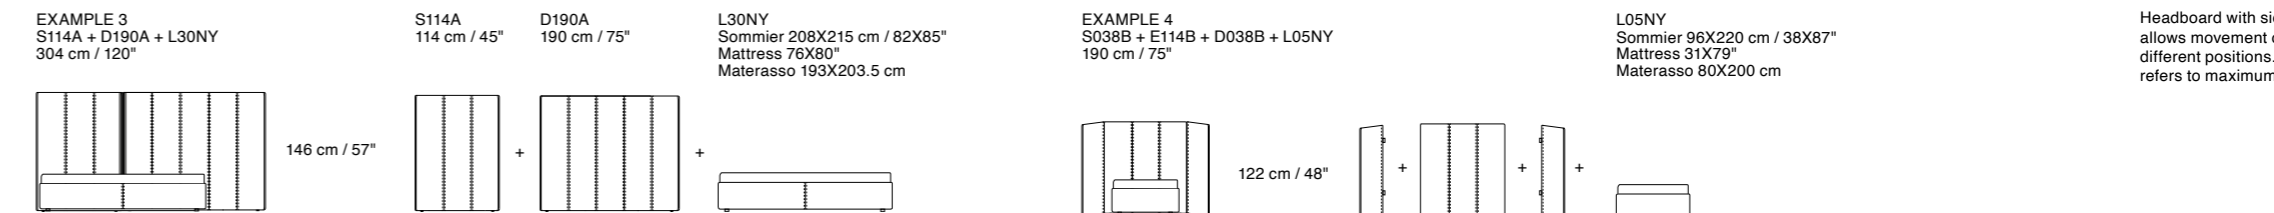

Compositions

Headboard with sides mechanisms allows movement of the side panels in different positions. Technical sheet refers to maximum opening.

All the bedframe sizes can be combined with all the headboards available below

All the bedframe sizes can be combined with all the headboards available below

Movable Sides Panels