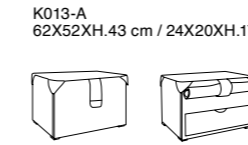

Night Stands

Dimensions: the first figure shows sizes in centimeters, the second in inches.
Each piece is made by hand and has its own uniqueness. Measures may vary with a tolerance up to 3%.

Desire

K013-A 62X52XH.43 cm / 24X20XH.17"