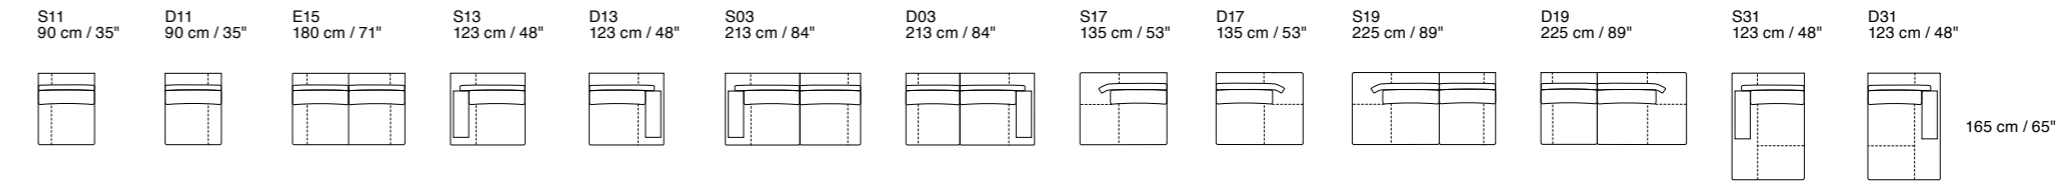

Free Standing

Free Standing and Modular

Additional Elements

Saks

Dimensions: the first figure shows sizes in centimeters, the second in inches.
 Each piece is made by hand and has its own uniqueness. Measures may vary with a tolerance up to 3%.
 Mixing above groups (Y - J) will create sectionals with different seat widths.
 Corner pieces E20, S01/D01 are odd pieces and can be used with all above groups Y - J.
 Seat depth 63 cm / 25". Seat height 43 cm / 17".

Additional Elements

Smart

Dimensions: the first figure shows sizes in centimeters, the second in inches.
 Each piece is made by hand and has its own uniqueness. Measures may vary with a tolerance up to 3%.
 Mixing above groups (Y – J) will create sectionals with different seat widths.
 Corner pieces E01, E20, SCH, DCH are odd pieces and can be used with all above groups Y – J.
 Seat depth 62 cm / 24". Seat height 43 cm / 17".