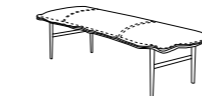

P012-D
150x73xH.39 cm / 59x29xH.15"

Flamingo Bench

P019-D
155x55xH.40 cm / 61x22xH.16"