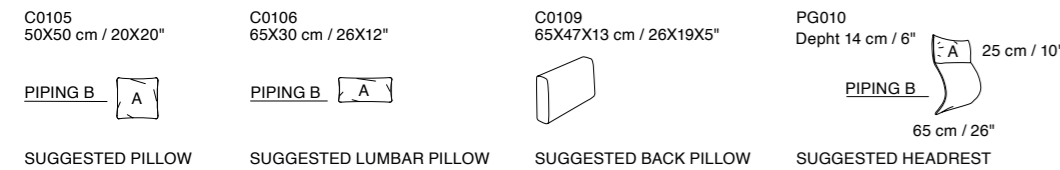

Additional Elements