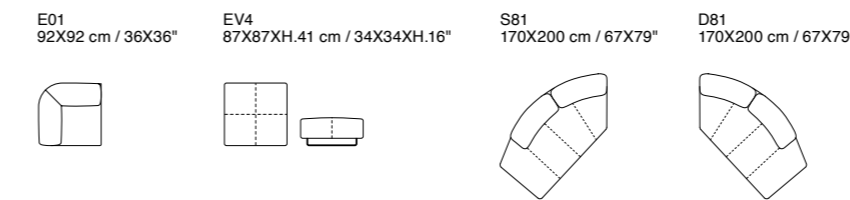

Additional Elements