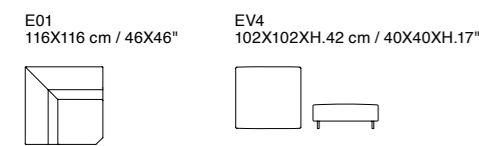

Additional Elements