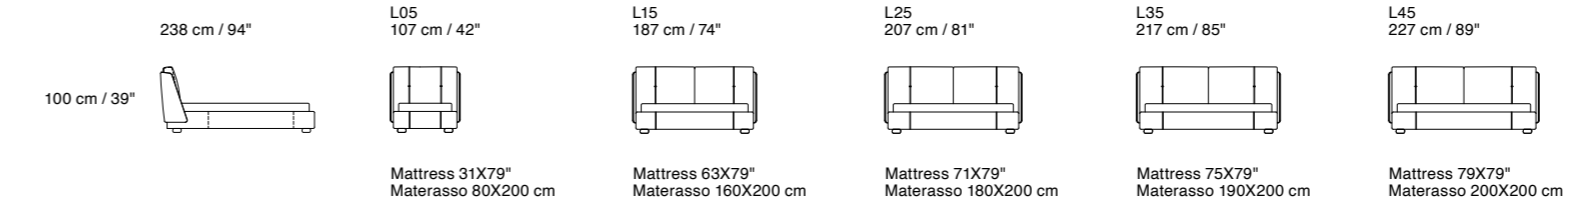

Sommier European Size

Sommier American Size