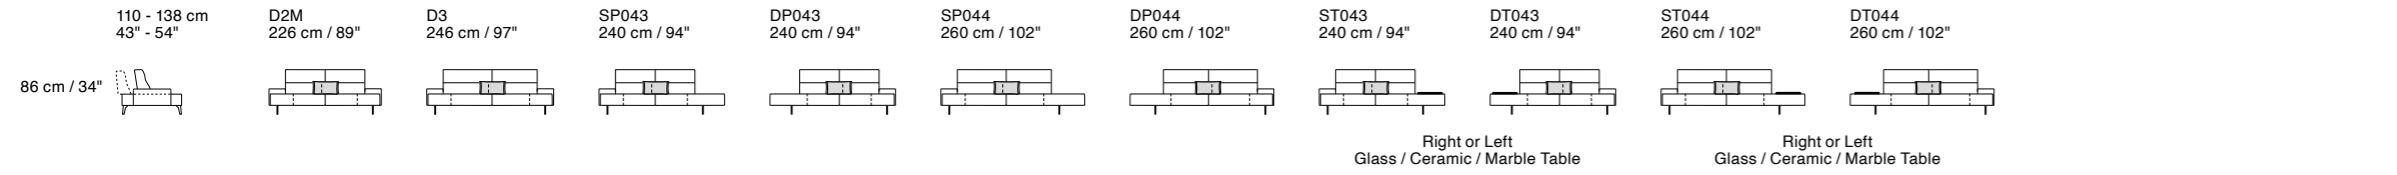

Smart

Dimensions: the first figure shows sizes in centimeters, the second in inches.
Each piece is made by hand and has its own uniqueness. Measures may vary with a tolerance up to 3%.
Mixing above groups (Y – J) will create sectionals with different seat widths.
Corner pieces E01, E20, SCH, DCH are odd pieces and can be used with all above groups Y – J.
Seat depth 62 cm / 24". Seat height 43 cm / 17".

Free Standing