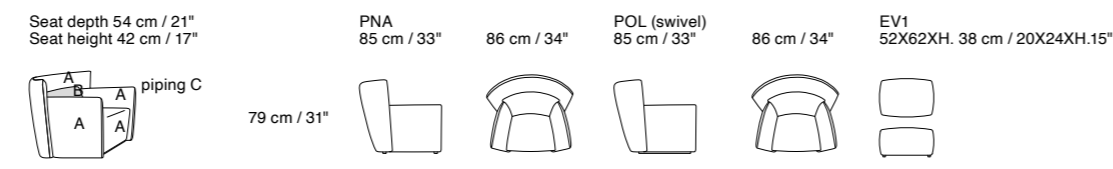

Tulip

Chairs

Dimensions: the first figure shows sizes in centimeters, the second in inches.
Each piece is made by hand and has its own uniqueness. Measures may vary with a tolerance up to 3%.

Medea

Medea Bar Stool