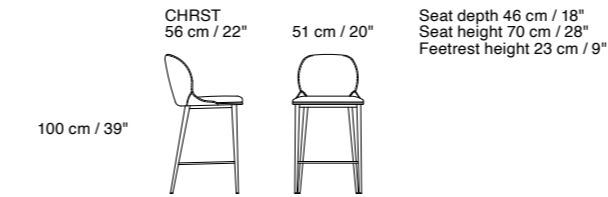

Tulip

Chairs

Dimensions: the first figure shows sizes in centimeters, the second in inches.
Each piece is made by hand and has its own uniqueness. Measures may vary with a tolerance up to 3%.

Medea

Medea Bar Stool

Medea with Arm

Medea Counter Stool

Aston Night

Dimensions: the first figure shows sizes in centimeters, the second in inches.
 Each piece is made by hand and has its own uniqueness. Measures may vary with a tolerance up to 3%.
 Handmade capitonné. Base height 28 cm / 11". Legs height 11 cm / 4 1/4"