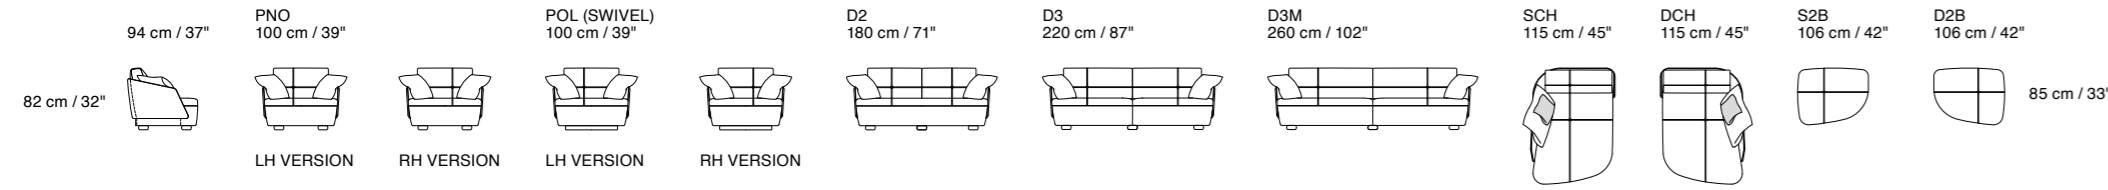

Space

Dimensions: the first figure shows sizes in centimeters, the second in inches.
Each piece is made by hand and has its own uniqueness. Measures may vary with a tolerance up to 3%.
Mixing above groups (J – K) will create sectionals with different seat widths.
Corner pieces S01 and D01 are odd pieces and can be used with all above groups J – K.
Seat depth 60 cm / 24". Seat height 42 cm / 17".

Free Standing