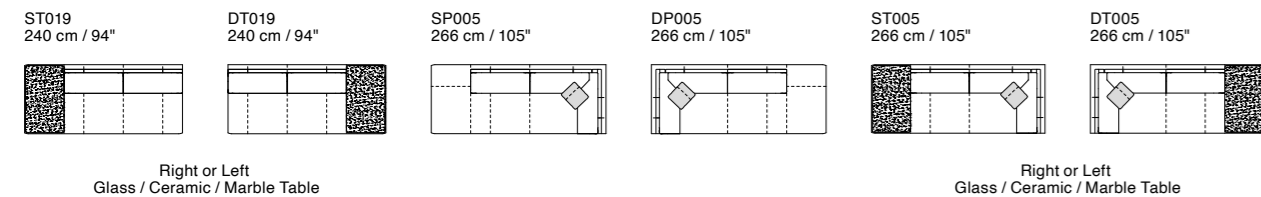

Group J Tutti gli elementi del Gruppo J hanno lo stesso modulo di seduta. ^{EN} All items in Group J have the same seat width