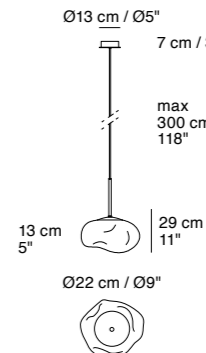

L0014
Ø22 cm / Ø9"