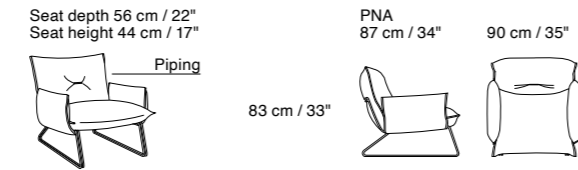

Occasional Chairs

Dimensions: the first figure shows sizes in centimeters, the second in inches.
Each piece is made by hand and has its own uniqueness. Measures may vary with a tolerance up to 3%.

Betty

Kate

Pretty

Sophie

Veronica

C: included

Fifty

Margot

Sharon

Tulip

Chairs

Dimensions: the first figure shows sizes in centimeters, the second in inches.
Each piece is made by hand and has its own uniqueness. Measures may vary with a tolerance up to 3%.

Medea

Medea Bar Stool

Medea with Arm

Medea Counter Stool