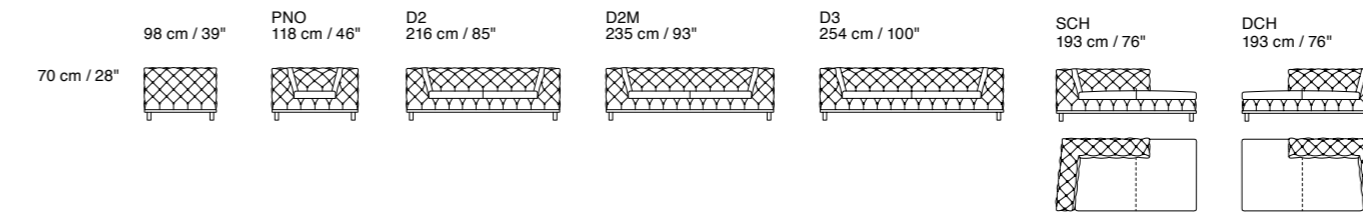

Aston

Dimensions: the first figure shows sizes in centimeters, the second in inches.
Each piece is made by hand and has its own uniqueness. Measures may vary with a tolerance up to 3%.
Mixing above groups (X – Y – J) will create sectionals with different seat widths.
Corner pieces E01, E20 and S20/D20 are odd pieces and can be used with all above groups X – Y – J.
Seat depth 68 cm - 27". Seat height 42 cm - 17".

Free Standing