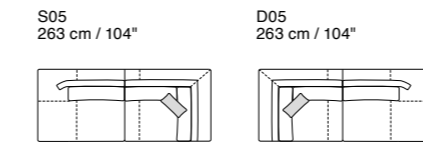

Free Standing

Free Standing and Modular

Additional Elements

Saks

Dimensions: the first figure shows sizes in centimeters, the second in inches.
 Each piece is made by hand and has its own uniqueness. Measures may vary with a tolerance up to 3%.
 Mixing above groups (Y - J) will create sectionals with different seat widths.
 Corner pieces E20, S01/D01 are odd pieces and can be used with all above groups Y - J.
 Seat depth 63 cm / 25". Seat height 43 cm / 17".

Additional Elements

Smart

Dimensions: the first figure shows sizes in centimeters, the second in inches.
 Each piece is made by hand and has its own uniqueness. Measures may vary with a tolerance up to 3%.
 Mixing above groups (Y – J) will create sectionals with different seat widths.
 Corner pieces E01, E20, SCH, DCH are odd pieces and can be used with all above groups Y – J.
 Seat depth 62 cm / 24". Seat height 43 cm / 17".