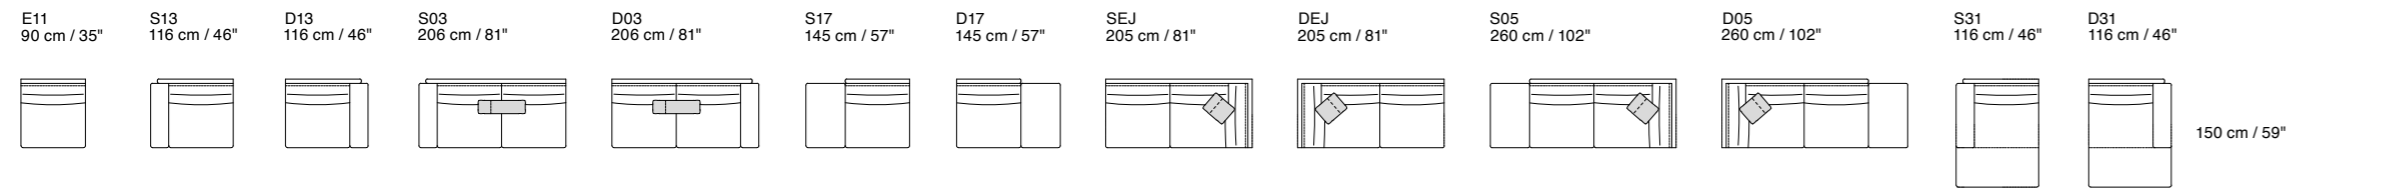

Group J

Tutti gli elementi del Gruppo J hanno lo stesso modulo di seduta. ^{EN} All items in Group J have the same seat width