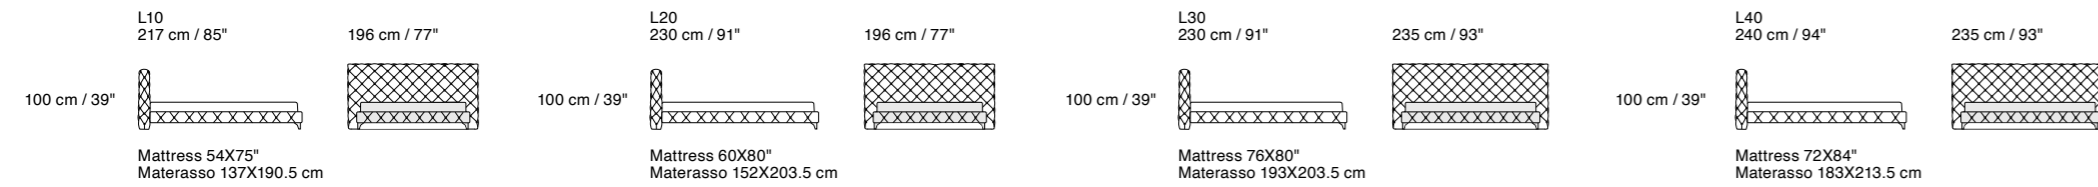

Sommier American Size