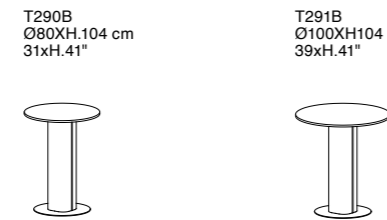

Lazy Susan

T225B Ø80XH.4 cm / Ø31XH.2
T226B Ø100XH.4 cm / Ø39XH.2

Standard Features:

- Top available in all customizing finishes
- Revolving mechanism colour black

Notes

- Revolving tray laid on tabletop

Milos Bar Table