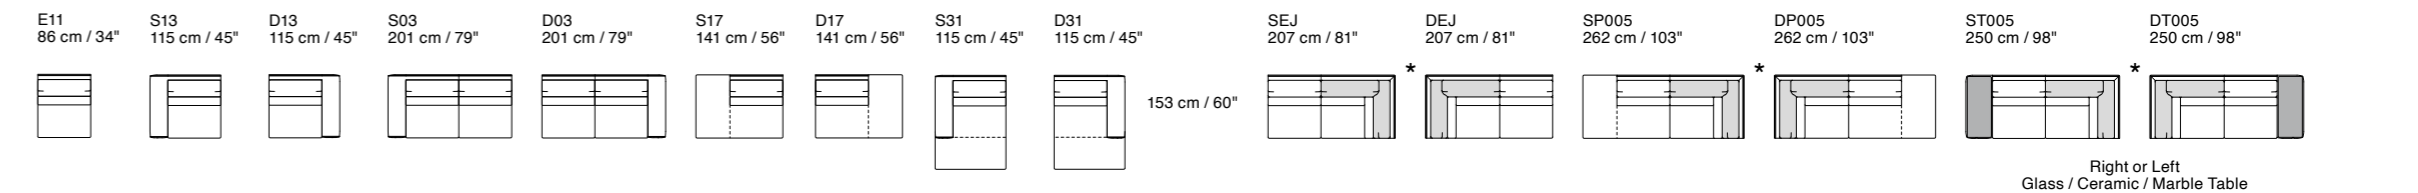

Group J

Tutti gli elementi del Gruppo J hanno lo stesso modulo di seduta. ^{EN} All items in Group J have the same seat width