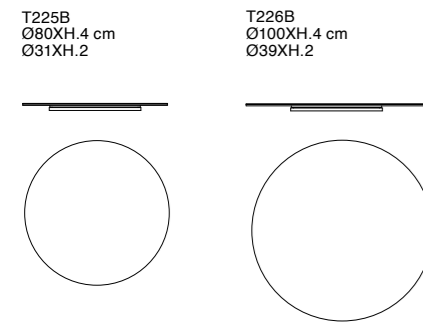

Lazy Susan

T225B Ø80XH.4 cm / Ø31XH.2
T226B Ø100XH.4 cm / Ø39XH.2