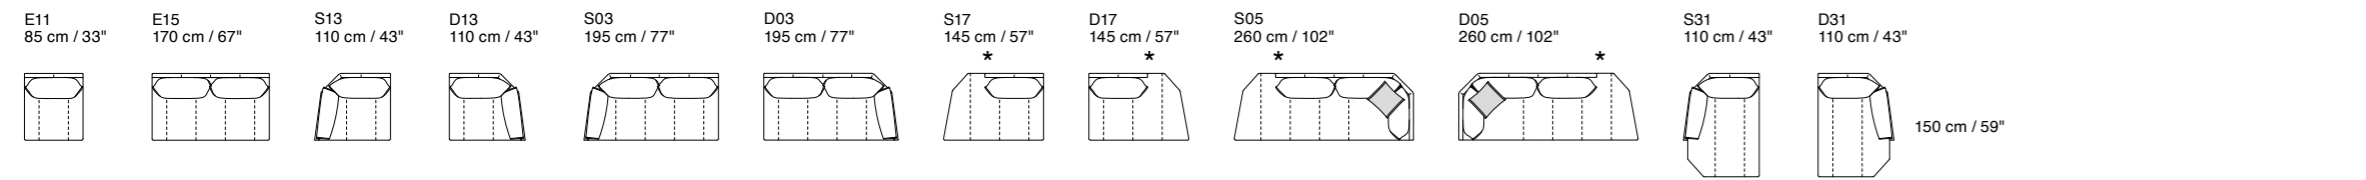

Additional Elements

Ralph

Dimensions: the first figure shows sizes in centimeters, the second in inches.
 Each piece is made by hand and has its own uniqueness. Measures may vary with a tolerance up to 3%.
 Mixing above groups (X – J – K) will create sectionals with different seat widths.
 Corner piece E01 is an odd piece and can be used with all above groups X – J – K.
 Seat depth 61 cm / 24". Seat height 44 cm / 17".