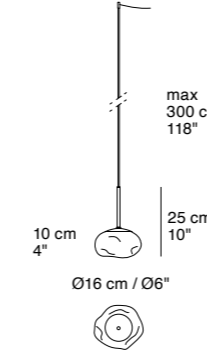

Bubble – Ceiling Rose

L0015
Ø16 cm / Ø6"

L0016
Ø22 cm / Ø9"