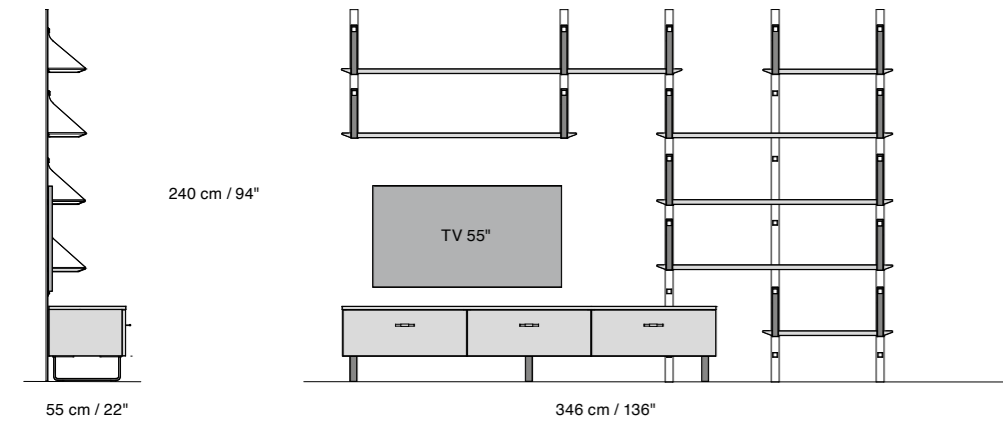

TV Unit & Dresser

Dimensions: the first figure shows sizes in centimeters, the second in inches.
Each piece is made by hand and has its own uniqueness. Measures may vary with a tolerance up to 3%.

Oliver

Oliver

1. **Standard Features:**
2. Hard wood frame covered in leather
   - Glass top available in all customizing finishes
   - Ceramic top available in all customizing finishes
   - Marble Top available in all customizing finishes
   - Metal legs available in all customizing finishes:
     - double metal tube leg
     - flat sled metal leg
   - Metal handles, with leather detail, available in all customizing finishes

1. **Notes:**
2. The back of the cabinet is covered with leather with opening for cable passage
   - Make sure to specify in the order if you want the back closed covered with leather

1. **Standard Features:**
2. Hard wood frame covered in leather
   - Glass top available in all customizing finishes
   - Ceramic top available in all customizing finishes
   - Marble Top available in all customizing finishes
   - Metal legs available in all customizing finishes:
     - double metal tube leg
     - flat sled metal leg
   - Metal handles, with leather detail, available in all customizing finishes

Benches

Dimensions: the first figure shows sizes in centimeters, the second in inches.
Each piece is made by hand and has its own uniqueness. Measures may vary with a tolerance up to 3%.

Aston Bench

1. **Standard Features:**
2. Hard wood frame
   - Padding in polyurethane
   - Seat height 39 cm / 15"
   - Handmade capitonné

Flamingo Bench

1. **Standard Features:**
2. Hard wood frame
   - Seat cushion in polyurethane covered with wadding
   - Seat height 40 cm / 16"
   - Legs height 31 cm / 12"

1. **Notes:**
2. Metal legs available in all customizing finishes

Passepartout Bench