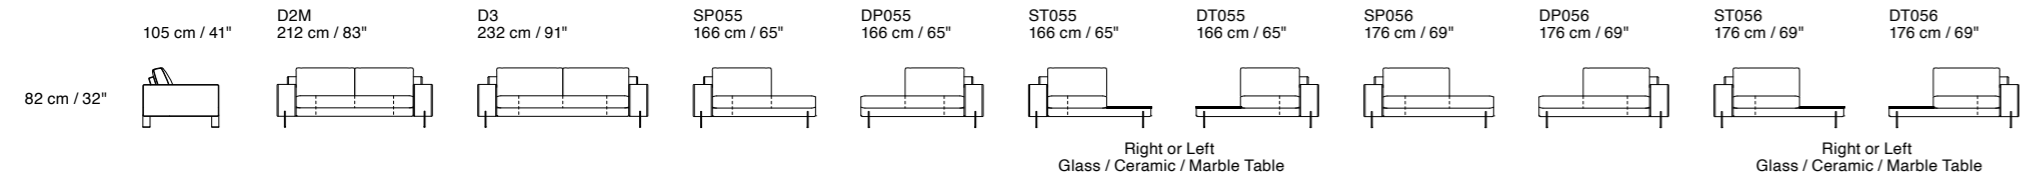

Dimensions: the first figure shows sizes in centimeters, the second in inches.
Each piece is made by hand and has its own uniqueness. Measures may vary with a tolerance up to 3%.
Mixing above groups (Y - J) will create sectionals with different seat widths.
Corner pieces S01, D01, E36, E37, S/DB036, S/DP036, S/DT036, S/DB037, S/DP037, S/DT037 are odd pieces and can be used with all above groups Y - J.
Seat depth 60 cm / 24". Seat height 43 cm / 17".

Free Standing