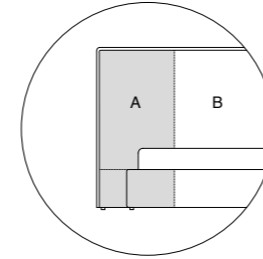

European Size

American Size

Batik Night

Dimensions: the first figure shows sizes in centimeters, the second in inches.
 Each piece is made by hand and has its own uniqueness. Measures may vary with a tolerance up to 3%.
 Base height 32 cm / 13". Legs height 4 cm / 1" ½.

European Size

American Size

Edge Night

Dimensions: the first figure shows sizes in centimeters, the second in inches.
 Each piece is made by hand and has its own uniqueness. Measures may vary with a tolerance up to 3%.
 Base height 32 cm / 13". Legs height 4 cm / 1" ½.