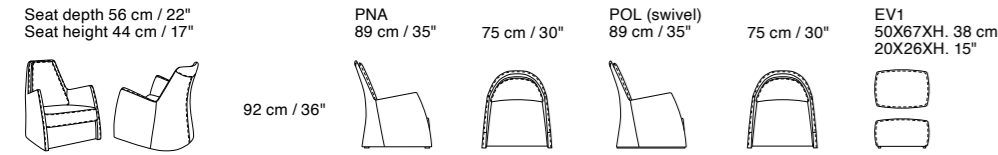

Occasional Chairs

Dimensions: the first figure shows sizes in centimeters, the second in inches.
Each piece is made by hand and has its own uniqueness. Measures may vary with a tolerance up to 3%.

Betty

Kate

Pretty

Sophie

Veronica

C: included

Fifty

Margot

Sharon

Tulip

Chairs

Dimensions: the first figure shows sizes in centimeters, the second in inches.
Each piece is made by hand and has its own uniqueness. Measures may vary with a tolerance up to 3%.

Medea

Medea Bar Stool

Medea with Arm

Medea Counter Stool