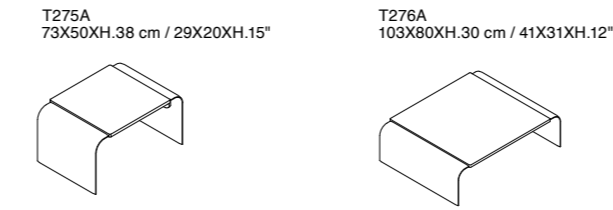

Zen

1. **Standard Features:**
2. Hard wood frame covered with leather
   - Glass Top available in all customizing finishes
   - Ceramic Top available in all customizing finishes
   - Marble Top available in all customizing finishes

Sphere

1. **Standard Features:**
2. Hard wood frame covered with leather
   - Glass Top available in all customizing finishes
   - Ceramic Top available in all customizing finishes
   - Marble Top available in all customizing finishes
   - Revolving tray available only in: Mirror, Bronze mirror and Smoked mirror
3. **Notes**
4. Serving tray can revolve full 360° in any direction
   - Revolving mechanism finishing Ral 9004 standard