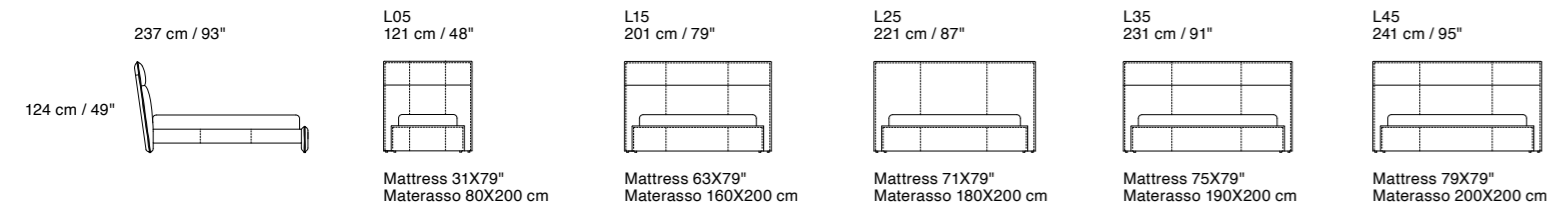

European Size

American Size

Edge Night

Dimensions: the first figure shows sizes in centimeters, the second in inches.
 Each piece is made by hand and has its own uniqueness. Measures may vary with a tolerance up to 3%.
 Base height 32 cm / 13". Legs height 4 cm / 1" ½.

European Size

American Size

Additional Element

C35
70X40 cm / 28X16"

SUGGESTED PILLOW

Flamingo Night

Dimensions: the first figure shows sizes in centimeters, the second in inches.
 Each piece is made by hand and has its own uniqueness. Measures may vary with a tolerance up to 3%.
 Base height 36 cm / 14". Legs height 1,5 cm / 0.6".

European Size

American Size

New York Night

Dimensions: the first figure shows sizes in centimeters, the second in inches.
 Each piece is made by hand and has its own uniqueness. Measures may vary with a tolerance up to 3%.
 Base height 32 cm / 13". Legs height 4 cm / 1 1/2". Headboard depth 10 cm / 4".