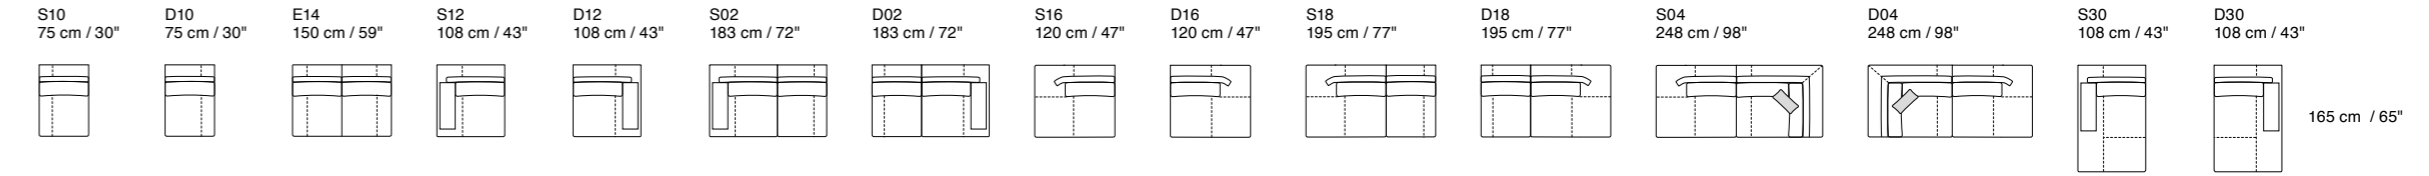

Group Y

Tutti gli elementi del Gruppo Y hanno lo stesso modulo di seduta. ^{EN} All items in Group Y have the same seat width