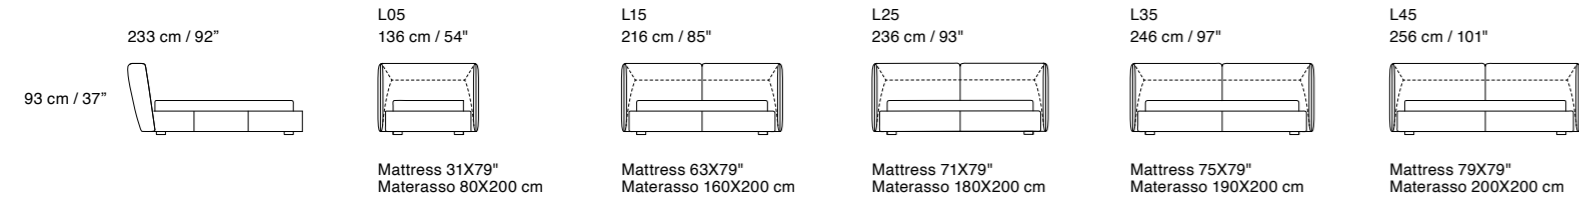

Tulip Night

Dimensions: the first figure shows sizes in centimeters, the second in inches.
Each piece is made by hand and has its own uniqueness. Measures may vary with a tolerance up to 3%.
Base height 32 cm / 13". Legs height 4,5 cm / 2".

Sommier European Size

Sommier American Size