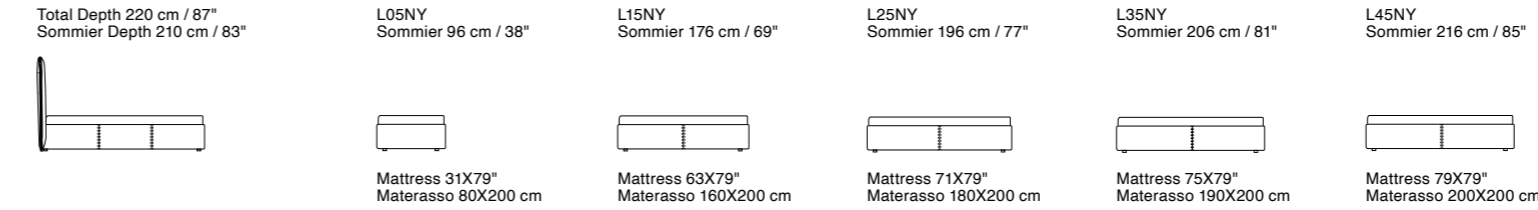

Sommier European Size

Sommier American Size