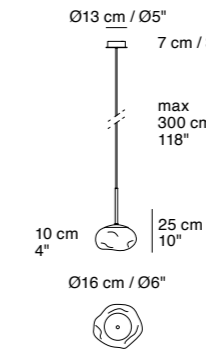

Bubble – Single Suspension

L0013
Ø16 cm / Ø6"