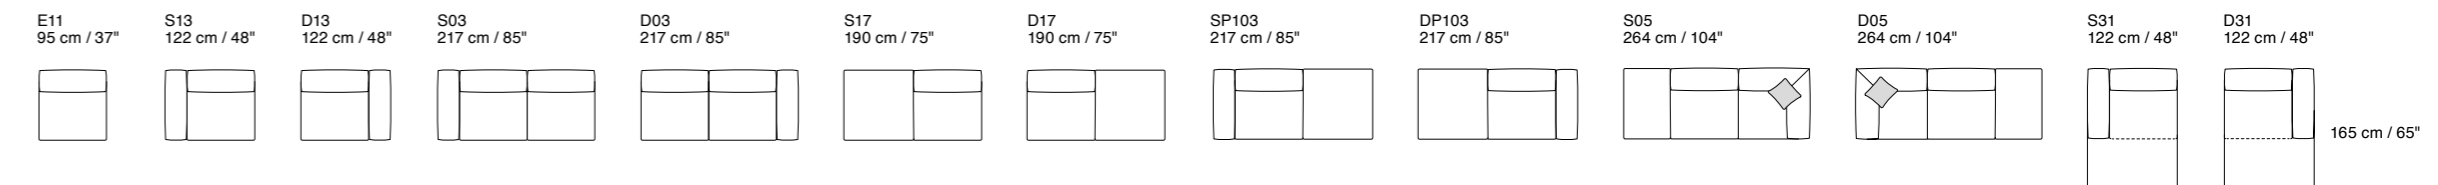

Group J

Tutti gli elementi del Gruppo J hanno lo stesso modulo di seduta. ^{EN} All items in Group J have the same seat width

Additional Elements

Denny

Dimensions: the first figure shows sizes in centimeters, the second in inches.
 Each piece is made by hand and has its own uniqueness. Measures may vary with a tolerance up to 3%.
 Mixing above groups (Y – J) will create sectionals with different seat widths.
 Corner piece E01 is an odd piece and can be used with all above groups Y – J.
 Seat depth 62 cm / 24". Seat height 44 cm / 17".

Additional Elements

Nautilus

Dimensions: the first figure shows sizes in centimeters, the second in inches.
 Each piece is made by hand and has its own uniqueness. Measures may vary with a tolerance up to 3%.
 Mixing above groups (Y – J) will create sectionals with different seat widths.
 Corner pieces E01, S07 and D07 are odd pieces and can be used with all above groups Y – J.
 Seat depth 63 cm / 25". Seat height 42 cm / 17".