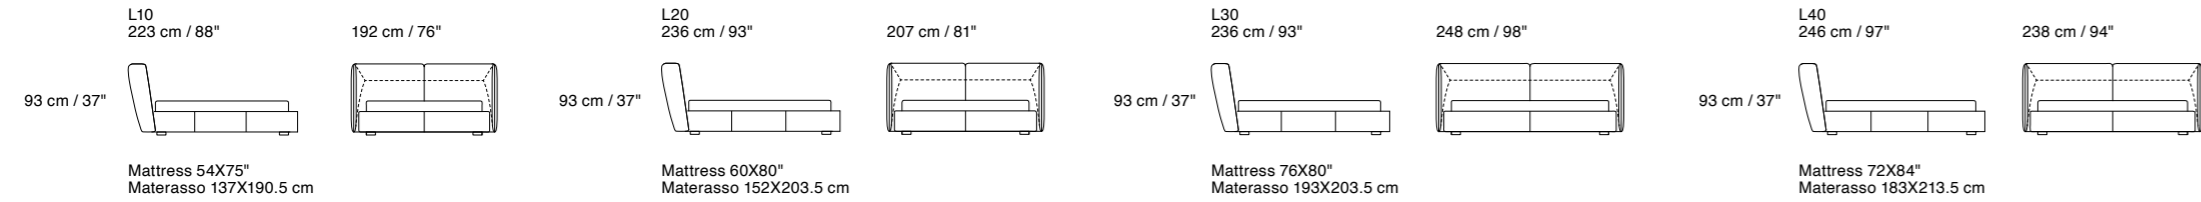

Yoko Night

Dimensions: the first figure shows sizes in centimeters, the second in inches.
Each piece is made by hand and has its own uniqueness. Measures may vary with a tolerance up to 3%.
Base height 32 cm / 13". Legs height 6 cm / 2".