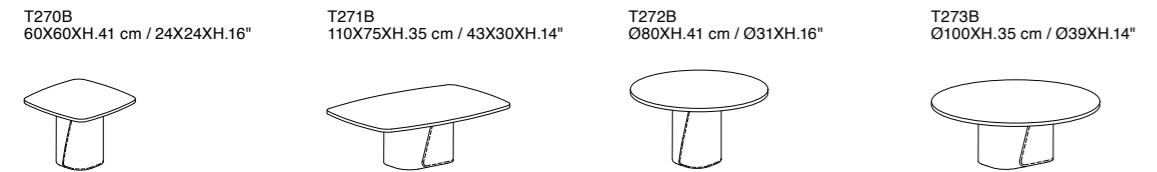

Block

T270B 60X60XH.41 cm / 24X24XH.16"
T271B 110X75XH.35 cm / 43X30XH.14"
T272B Ø80XH.41 cm / Ø31XH.16"
T273B Ø100XH.35 cm / Ø39XH.14"

1. **Standard Features:**
2. Hard wood frame covered with leather
   - Glass Top available in all customizing finishes
   - Ceramic Top available in all customizing finishes
   - Marble Top available in all customizing finishes