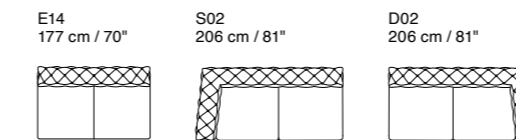

Swing Sofa Configuration: JH3
Coffee Table: Planets
Accessories: Brooklyn bookshelf Dandy Collection & Balloon Ottoman

Technical Information

Aston

Dimensions: the first figure shows sizes in centimeters, the second in inches.
 Each piece is made by hand and has its own uniqueness. Measures may vary with a tolerance up to 3%.
 Mixing above groups (X – Y – J) will create sectionals with different seat widths.
 Corner pieces E01, E20 and S20/D20 are odd pieces and can be used with all above groups X – Y – J.
 Seat depth 68 cm - 27". Seat height 42 cm - 17".

Group J

Tutti gli elementi del Gruppo J hanno lo stesso modulo di seduta. ^{EN} All items in Group J have the same seat width

Additional Elements

Bellevue

Dimensions: the first figure shows sizes in centimeters, the second in inches.
 Each piece is made by hand and has its own uniqueness. Measures may vary with a tolerance up to 3%.
 Mixing above groups (X – Y – J) will create sectionals with different seat widths.
 Corner piece E01 is an odd piece and can be used with all above groups X – Y – J.
 Seat depth 56 cm / 22". Seat height 42 cm / 17".