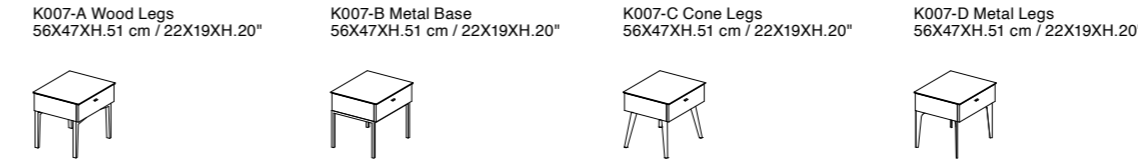

Nebula

K007-A Wood Legs 56X47XH.51 cm / 22X19XH.20"
K007-B Metal Base 56X47XH.51 cm / 22X19XH.20"
K007-C Cone Legs 56X47XH.51 cm / 22X19XH.20"
K007-D Metal Legs 56X47XH.51 cm / 22X19XH.20"