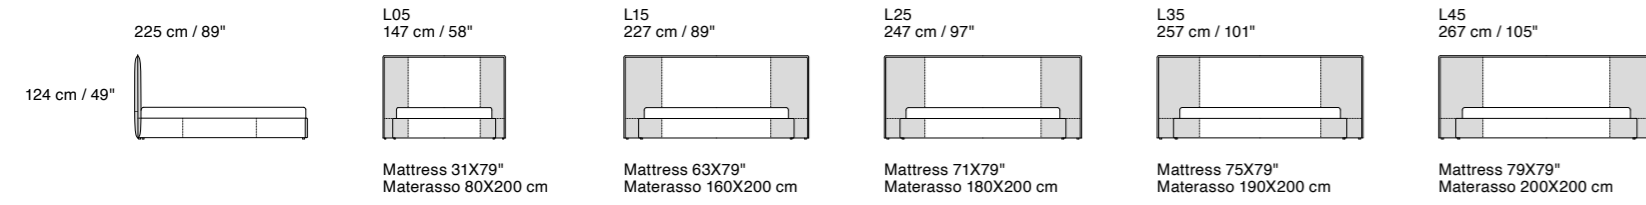

European Size

American Size

Batik Night

Dimensions: the first figure shows sizes in centimeters, the second in inches.
 Each piece is made by hand and has its own uniqueness. Measures may vary with a tolerance up to 3%.
 Base height 32 cm / 13". Legs height 4 cm / 1" ½.

European Size

American Size

Edge Night

Dimensions: the first figure shows sizes in centimeters, the second in inches.
 Each piece is made by hand and has its own uniqueness. Measures may vary with a tolerance up to 3%.
 Base height 32 cm / 13". Legs height 4 cm / 1" ½.