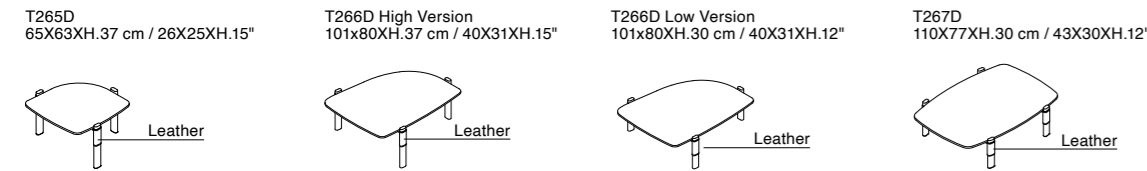

Summer

1. **Standard Features:**
2. Glass Top available in all customizing finishes
   - Ceramic Top available in all customizing finishes
   - Marble Top available in all customizing finishes
   - Metal legs available in all customizing finishes