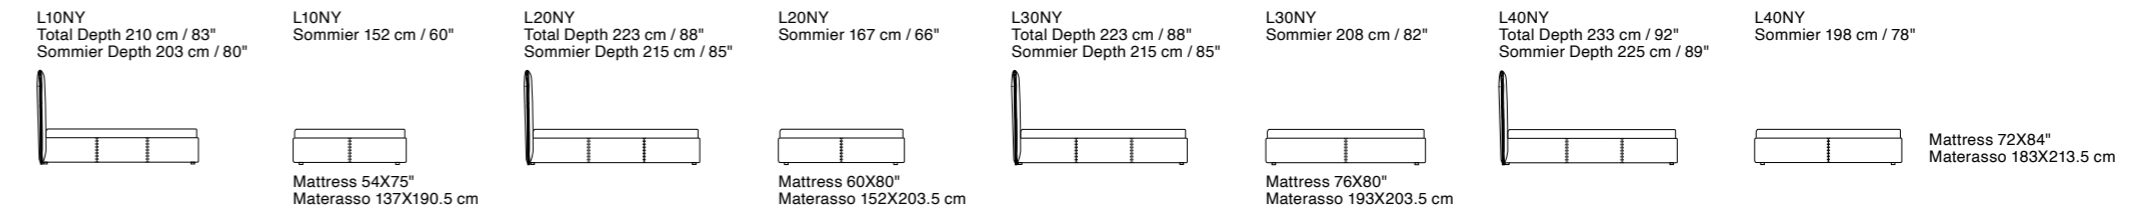

Flamingo Night

Dimensions: the first figure shows sizes in centimeters, the second in inches.
Each piece is made by hand and has its own uniqueness. Measures may vary with a tolerance up to 3%.
Base height 36 cm / 14". Legs height 1,5 cm / 0.6".

European Size

American Size

New York Night

Dimensions: the first figure shows sizes in centimeters, the second in inches.
Each piece is made by hand and has its own uniqueness. Measures may vary with a tolerance up to 3%.
Base height 32 cm / 13". Legs height 4 cm / 1 1/2". Headboard depth 10 cm / 4".

Sommier European Size

Sommier American Size

Headboard

It is possible to combine the headboards in different sizes in order to design symmetrical or asymmetrical configurations. The headboards E114B and E114A are available only in combination with L05NY bedframe

Compositions

Headboard with sides mechanisms allows movement of the side panels in different positions. Technical sheet refers to maximum opening.

All the bedframe sizes can be combined with all the headboards available below

All the bedframe sizes can be combined with all the headboards available below

Movable Sides Panels