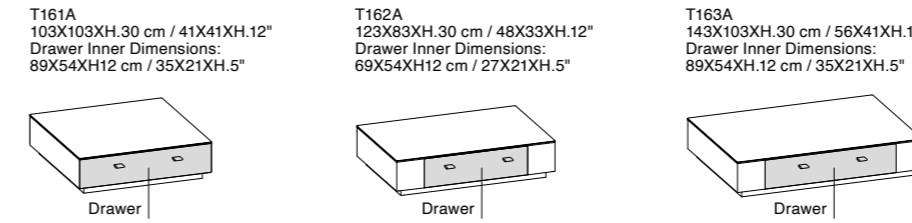

Shanghai

T161A 103X103XH.30 cm / 41X41XH.12"
Drawer Inner Dimensions: 89X54XH.12 cm / 35X21XH.5"
T162A 123X83XH.30 cm / 48X33XH.12"
Drawer Inner Dimensions: 69X54XH.12 cm / 27X21XH.5"
T163A 143X103XH.30 cm / 56X41XH.12"
Drawer Inner Dimensions: 89X54XH.12 cm / 35X21XH.5"

1. **Standard Features:**
2. Coffee table with drawer
   - Hard wood frame and polyurethane covered with leather
   - Handle available in all covers
   - Glass Top available in all customizing finishes
   - Ceramic Top available in all customizing finishes
   - Marble Top available in all customizing finishes

1. **Notes:**
2. Drawer opening up to 46 cm / 18"
   - Microfiber bottom drawer
   - The cover of the belt follows the handle