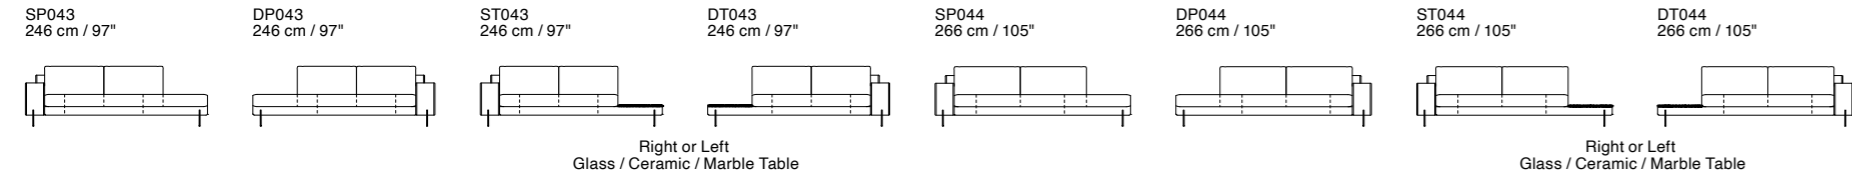

Dimensions: the first figure shows sizes in centimeters, the second in inches.
Each piece is made by hand and has its own uniqueness. Measures may vary with a tolerance up to 3%.
Mixing above groups (Y - J) will create sectionals with different seat widths.
Corner pieces S01, D01, E36, E37, S/DB036, S/DP036, S/DT036, S/DB037, S/DP037, S/DT037 are odd pieces and can be used with all above groups Y - J.
Seat depth 60 cm / 24". Seat height 43 cm / 17".

Free Standing