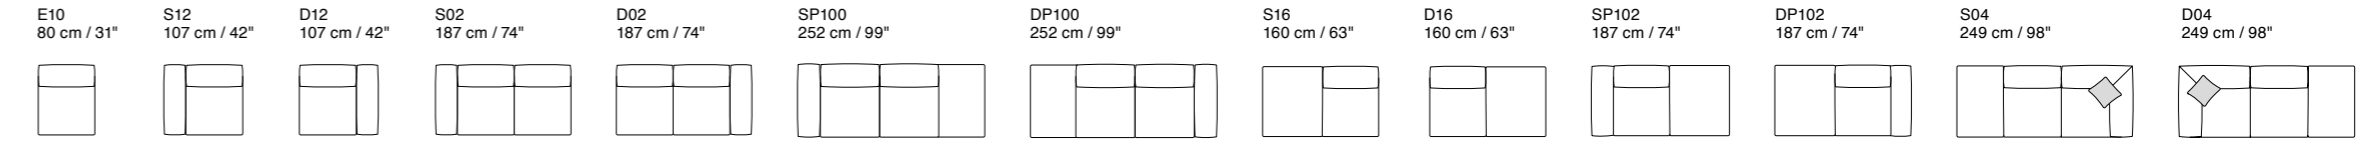

Group Y

Tutti gli elementi del Gruppo Y hanno lo stesso modulo di seduta. ^{EN} All items in Group Y have the same seat width