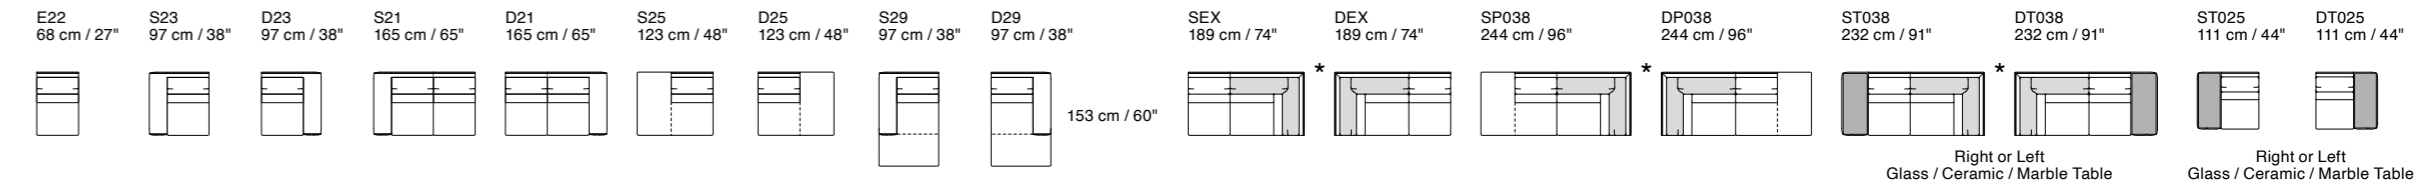

Group X

Tutti gli elementi del Gruppo X hanno lo stesso modulo di seduta. ^{EN} All items in Group X have the same seat width