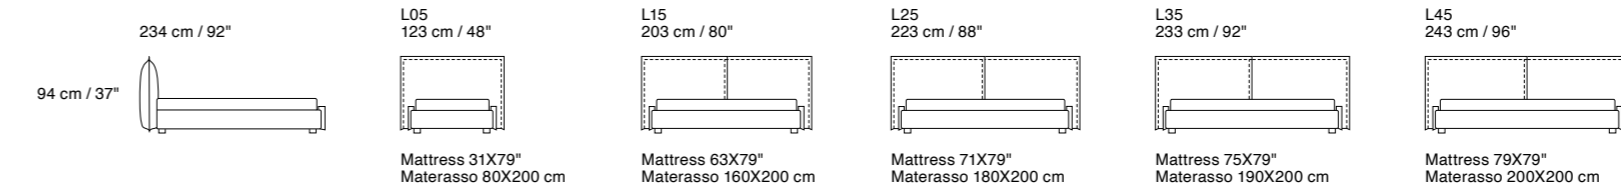

European Size

American Size