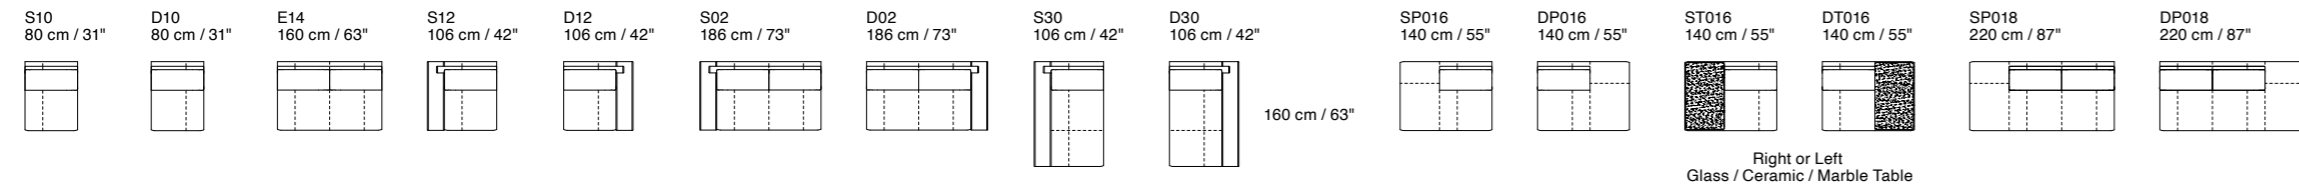

Group Y Tutti gli elementi del Gruppo Y hanno lo stesso modulo di seduta. ^{EN} All items in Group Y have the same seat width