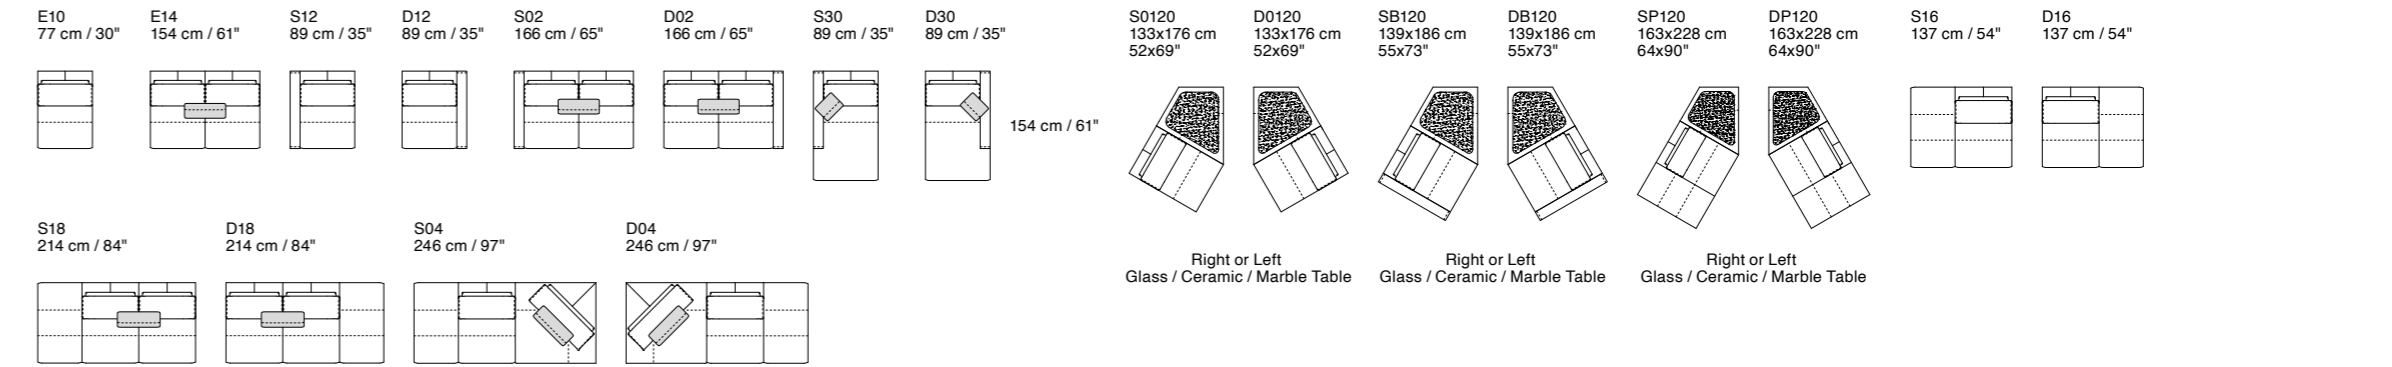

Group Y

Tutti gli elementi del Gruppo Y hanno lo stesso modulo di seduta. ^{EN} All items in Group Y have the same seat width