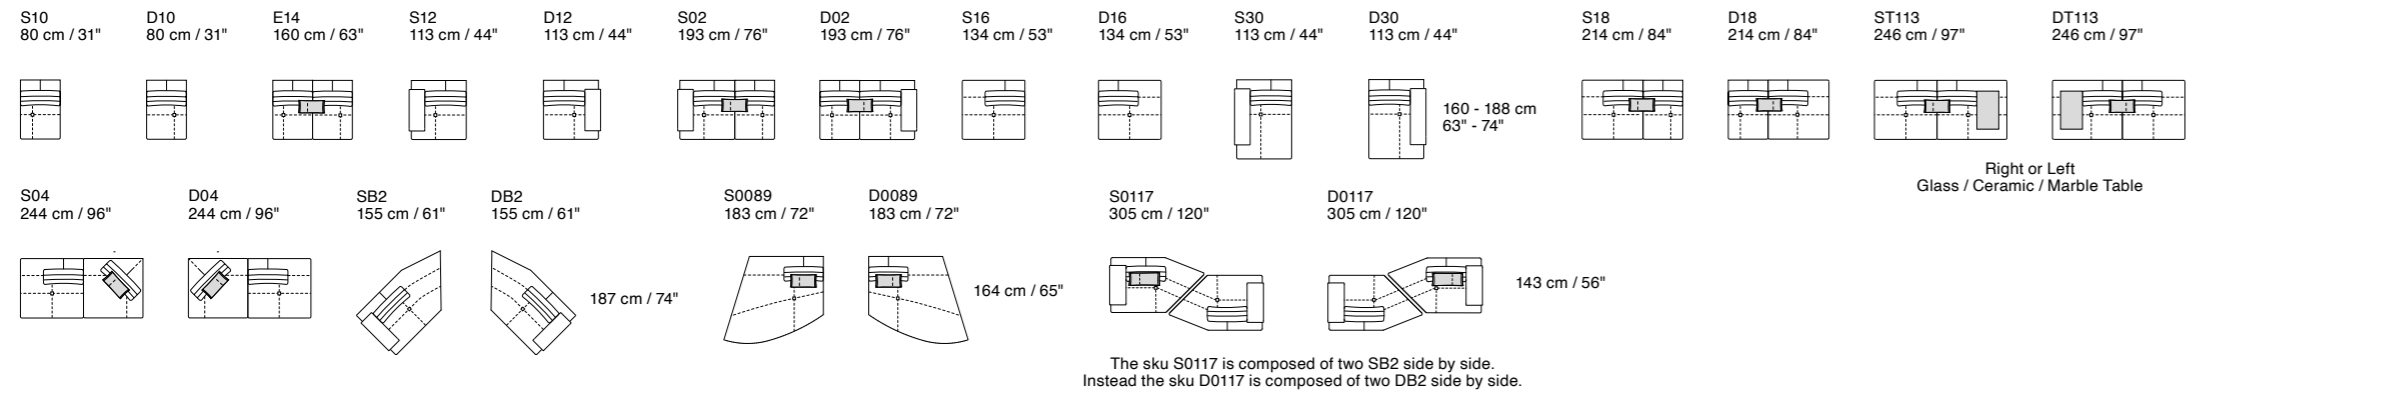

Group Y

Tutti gli elementi del Gruppo Y hanno lo stesso modulo di seduta. ^{EN} All items in Group Y have the same seat width