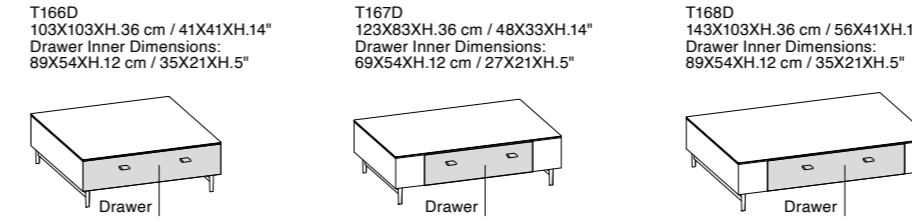

Shanghai

T166D 103X103XH.36 cm / 41X41XH.14"
Drawer Inner Dimensions: 89X54XH.12 cm / 35X21XH.5"
T167D 123X83XH.36 cm / 48X33XH.14"
Drawer Inner Dimensions: 69X54XH.12 cm / 27X21XH.5"
T168D 143X103XH.36 cm / 56X41XH.14"
Drawer Inner Dimensions: 89X54XH.12 cm / 35X21XH.5"

1. **Standard Features:**
2. Coffee table with drawer
   - Hard wood frame and polyurethane covered with leather
   - Handle available in all covers
   - Glass Top available in all customizing finishes
   - Ceramic Top available in all customizing finishes
   - Marble Top available in all customizing finishes
   - Metal legs available in all customizing finishes

1. **Notes:**
2. Drawer opening up to 46 cm / 18"
   - Microfiber bottom drawer
   - The cover of the belt follows the handle