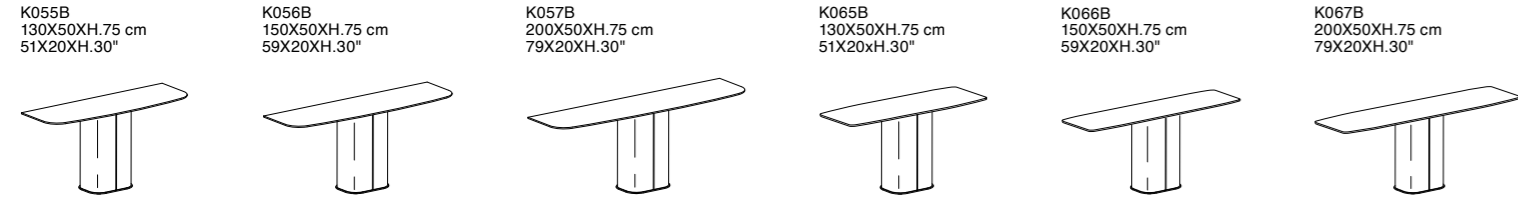

Tables

Dimensions: the first figure shows sizes in centimeters, the second in inches.
Each piece is made by hand and has its own uniqueness. Measures may vary with a tolerance up to 3%.

Milos Console

K055B 130X50XH.75 cm / 51X20XH.30"
K056B 150X50XH.75 cm / 59X20XH.30"
K057B 200X50XH.75 cm / 79X20XH.30"
K065B 130X50XH.75 cm / 51X20XH.30"
K066B 150X50XH.75 cm / 59X20XH.30"
K067B 200X50XH.75 cm / 79X20XH.30"