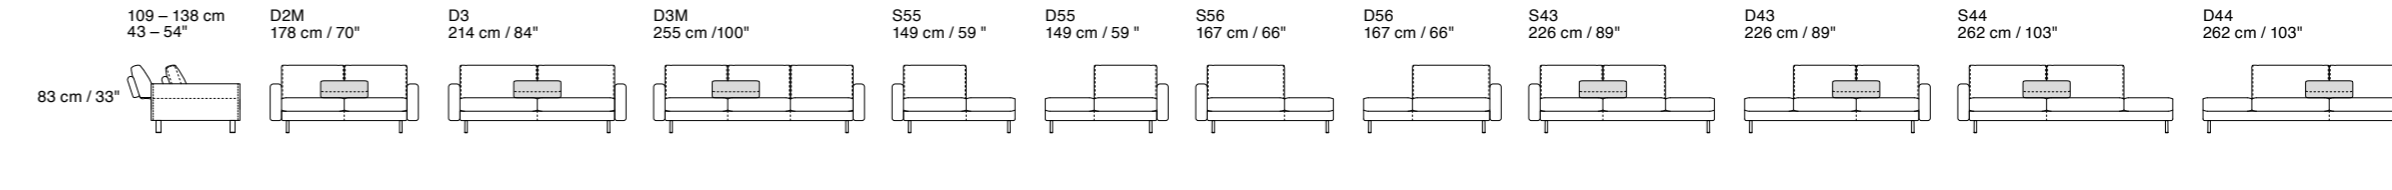

Free Standing