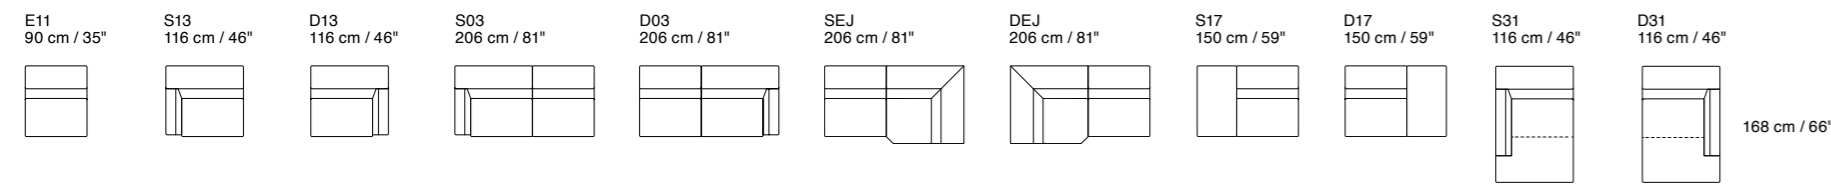

Group J

Tutti gli elementi del Gruppo J hanno lo stesso modulo di seduta. ^{EN} All items in Group J have the same seat width

Additional Elements

Bellevue

Dimensions: the first figure shows sizes in centimeters, the second in inches.
 Each piece is made by hand and has its own uniqueness. Measures may vary with a tolerance up to 3%.
 Mixing above groups (X – Y – J) will create sectionals with different seat widths.
 Corner piece E01 is an odd piece and can be used with all above groups X – Y – J.
 Seat depth 56 cm / 22". Seat height 42 cm / 17".

Group J

Tutti gli elementi del Gruppo J hanno lo stesso modulo di seduta. ^{EN} All items in Group J have the same seat width

Additional Elements

Denny

Dimensions: the first figure shows sizes in centimeters, the second in inches.
 Each piece is made by hand and has its own uniqueness. Measures may vary with a tolerance up to 3%.
 Mixing above groups (Y – J) will create sectionals with different seat widths.
 Corner piece E01 is an odd piece and can be used with all above groups Y – J.
 Seat depth 62 cm / 24". Seat height 44 cm / 17".