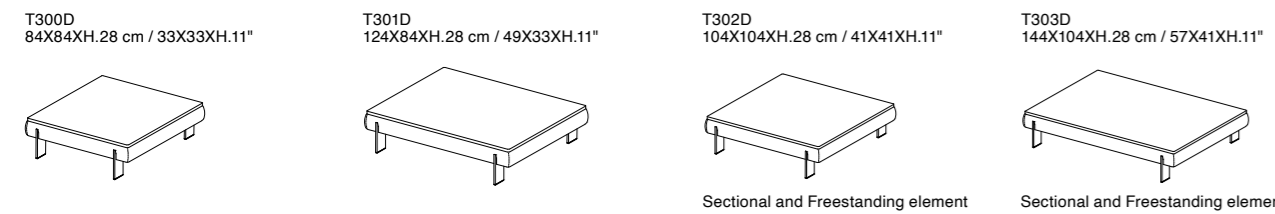

Tokyo

1. **Standard Features:**
2. Hard wood frame covered with leather
   - Glass Top available in all customizing finishes
   - Ceramic Top available in all customizing finishes
   - Marble Top available in all customizing finishes
   - Metal legs available in all customizing finishes