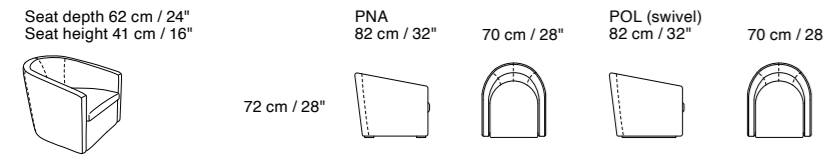

Occasional Chairs

Dimensions: the first figure shows sizes in centimeters, the second in inches.
Each piece is made by hand and has its own uniqueness. Measures may vary with a tolerance up to 3%.

Betty

Kate

Pretty

Sophie

Veronica

C: included

Fifty

Margot

Sharon

Tulip

Chairs

Dimensions: the first figure shows sizes in centimeters, the second in inches.
Each piece is made by hand and has its own uniqueness. Measures may vary with a tolerance up to 3%.

Medea

Medea Bar Stool

Medea with Arm

Medea Counter Stool