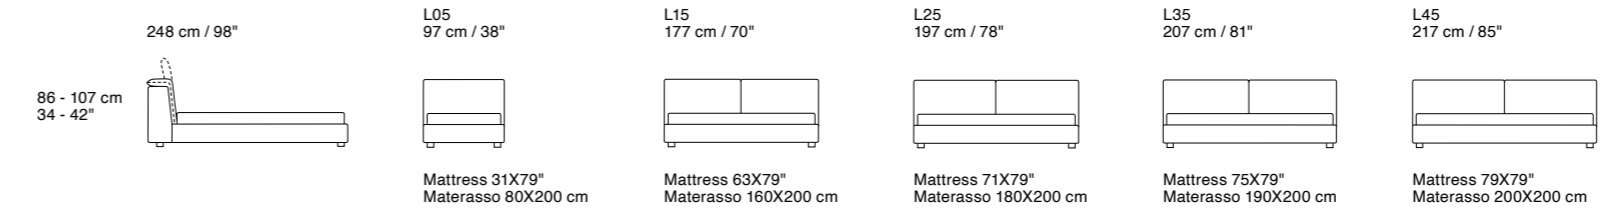

European Size