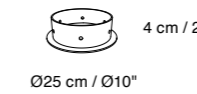

Suspension Example

Standard Features:

- Metal structure and details in painted finishings
- Murano blown antiqued glass lampshades
- Glass lampshades available in colors amber, fumè, transparent

Notes:

- Structures and details available only, respectively, in anthracite and brass colour
- Electrical cable for suspension model with max. L. 300 cm/118 inch
- LED direct lights; light colour temperature 3000 K
- Dimmable light via light intensity controller (controller not included); for dimmable light functionality a DALI-PUSH-1/10 system must be present, while for wi-fi devices is not required
- All lampshades' dimensions and shapes are indicative and may vary due to the material's unique production handcraft process, wich adds value to the final product making every piece exclusive itself