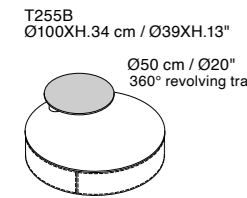

Sphere

1. **Standard Features:**
2. Hard wood frame covered with leather
   - Glass Top available in all customizing finishes
   - Ceramic Top available in all customizing finishes
   - Marble Top available in all customizing finishes
   - Revolving tray available only in: Mirror, Bronze mirror and Smoked mirror
3. **Notes**
4. Serving tray can revolve full 360° in any direction
   - Revolving mechanism finishing Ral 9004 standard