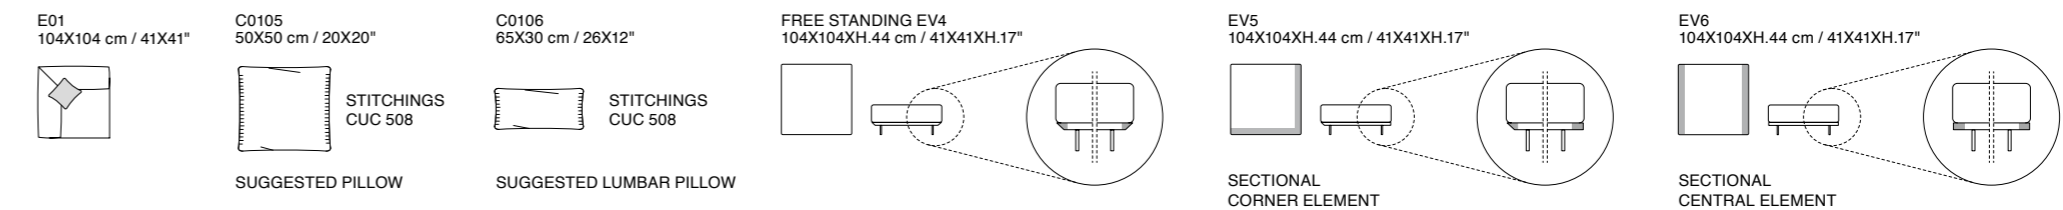

Additional Elements