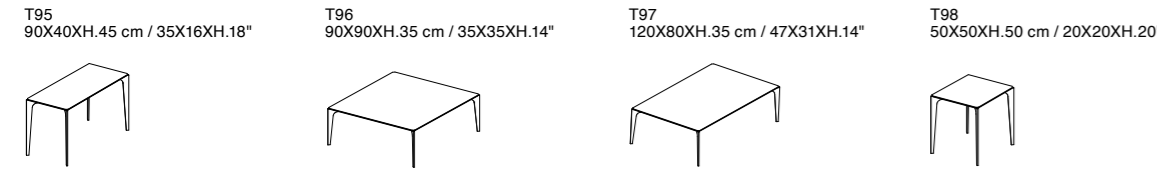

Coffee Tables

Dimensions: the first figure shows sizes in centimeters, the second in inches.
Each piece is made by hand and has its own uniqueness. Measures may vary with a tolerance up to 3%.

Blade

T95 90X40XH.45 cm / 35X16XH.18"
T96 90X90XH.35 cm / 35X35XH.14"
T97 120X80XH.35 cm / 47X31XH.14"
T98 50X50XH.50 cm / 20X20XH.20"

1. **Standard Features:**
2. Ceramic Top available in all customizing finishes
   - Metal legs available in all customizing finishes