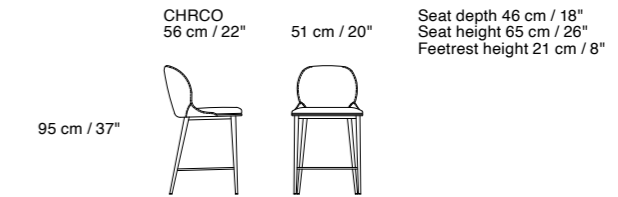

Tulip

Chairs

Dimensions: the first figure shows sizes in centimeters, the second in inches.
Each piece is made by hand and has its own uniqueness. Measures may vary with a tolerance up to 3%.

Medea

Medea Bar Stool

Medea with Arm

Medea Counter Stool

Aston Night

Dimensions: the first figure shows sizes in centimeters, the second in inches.
 Each piece is made by hand and has its own uniqueness. Measures may vary with a tolerance up to 3%.
 Handmade capitonné. Base height 28 cm / 11". Legs height 11 cm / 4 1/4"