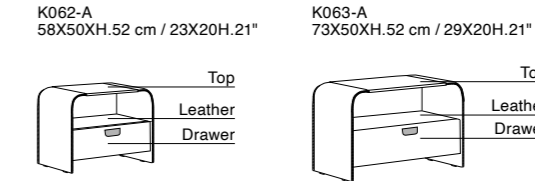

Zen

K062-A 58X50XH.52 cm / 23X20H.21"
K063-A 73X50XH.52 cm / 29X20H.21"

Standard Features:

- Hard wood frame covered with leather
- Glass top available in all customizing finishes
- Ceramic top available in all customizing finishes
- Marble top available in all customizing finishes