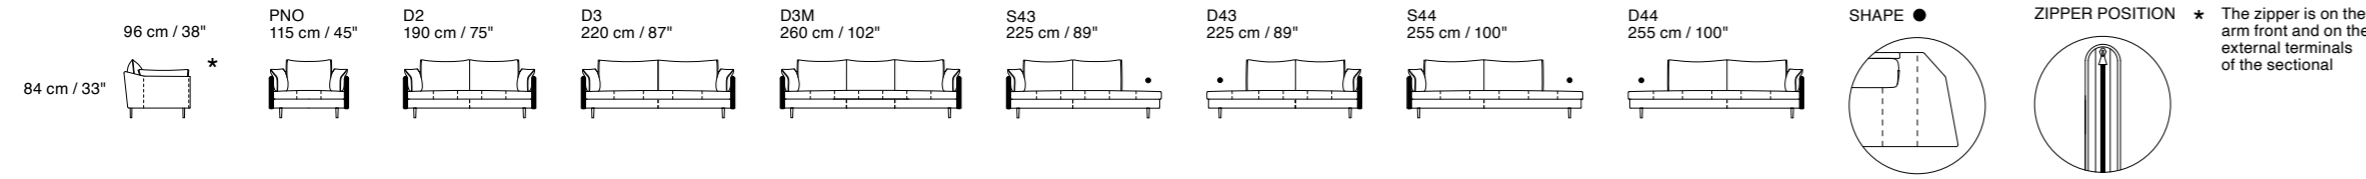

New York

Dimensions: the first figure shows sizes in centimeters, the second in inches.
Each piece is made by hand and has its own uniqueness. Measures may vary with a tolerance up to 3%.
Mixing above groups (X – J) will create sectionals with different seat widths.
Corner pieces S01, D01 and E20 are odd pieces and can be used with all above groups X – J.
Seat depth 61 cm / 24". Seat height 43 cm / 17".

Free Standing