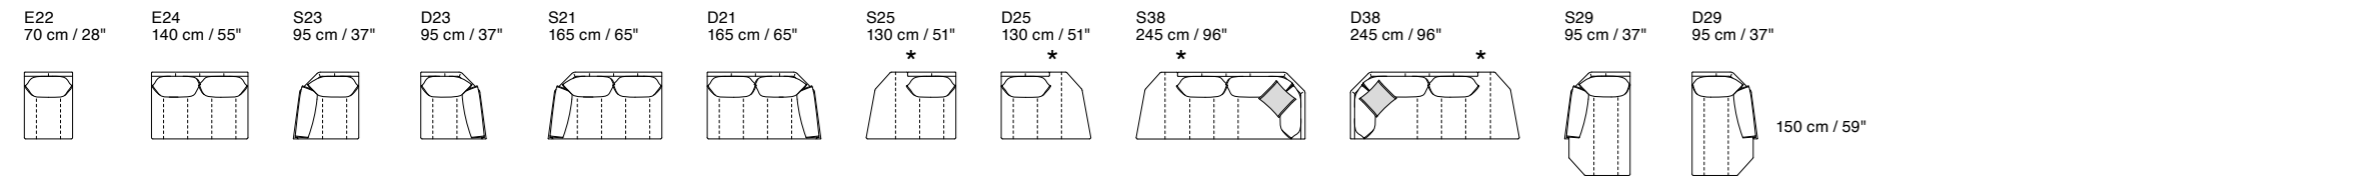

Group X

Tutti gli elementi del Gruppo X hanno lo stesso modulo di seduta. ^{EN} All items in Group X have the same seat width