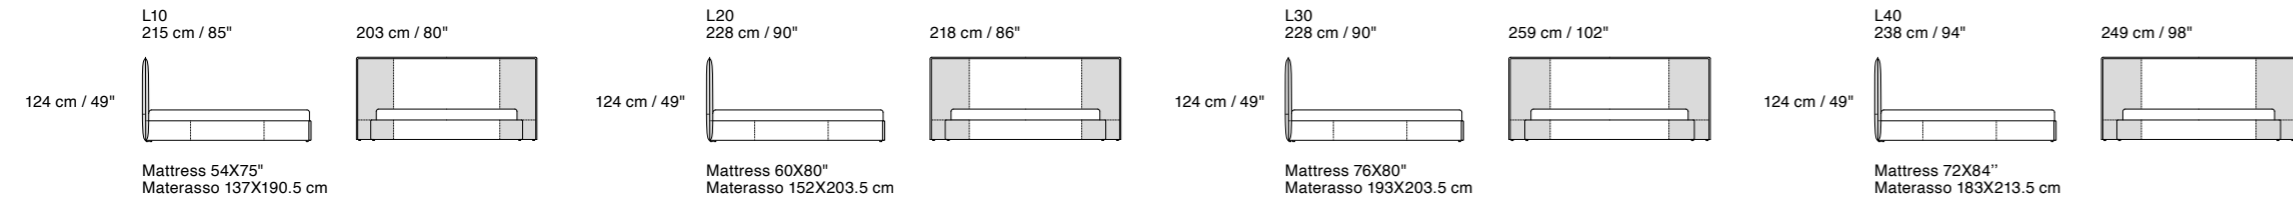

European Size

American Size

Batik Night

Dimensions: the first figure shows sizes in centimeters, the second in inches.
 Each piece is made by hand and has its own uniqueness. Measures may vary with a tolerance up to 3%.
 Base height 32 cm / 13". Legs height 4 cm / 1" ½.

European Size

American Size

Edge Night

Dimensions: the first figure shows sizes in centimeters, the second in inches.
 Each piece is made by hand and has its own uniqueness. Measures may vary with a tolerance up to 3%.
 Base height 32 cm / 13". Legs height 4 cm / 1" ½.