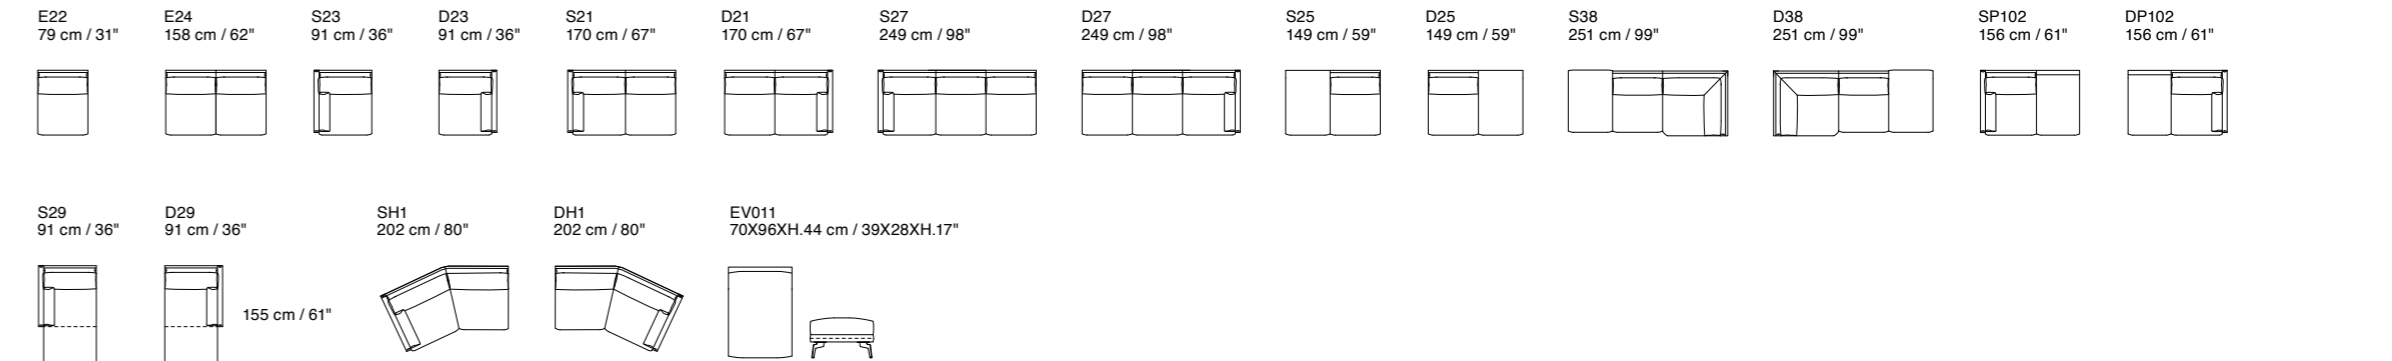

Group X

Tutti gli elementi del Gruppo X hanno lo stesso modulo di seduta. ^{EN} All items in Group X have the same seat width