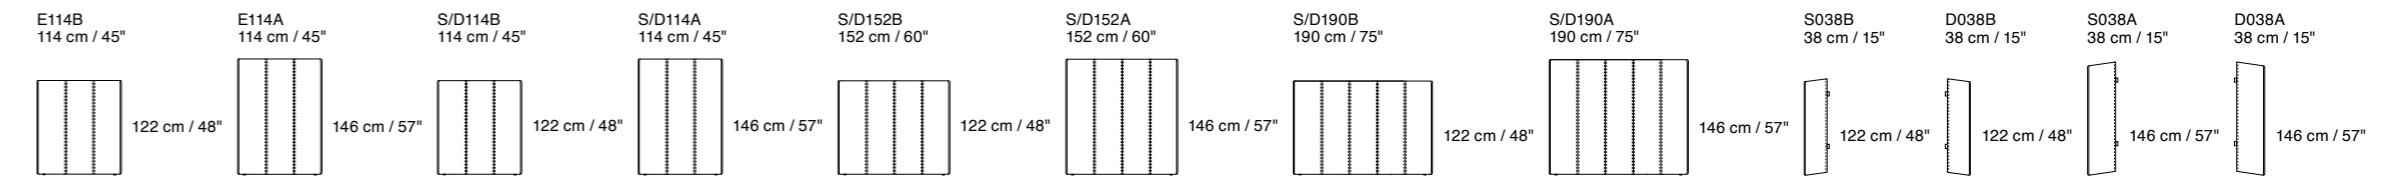

It is possible to combine the headboards in different sizes in order to design symmetrical or asymmetrical configurations. The headboards E114B and E114A are available only in combination with L05NY bedframe