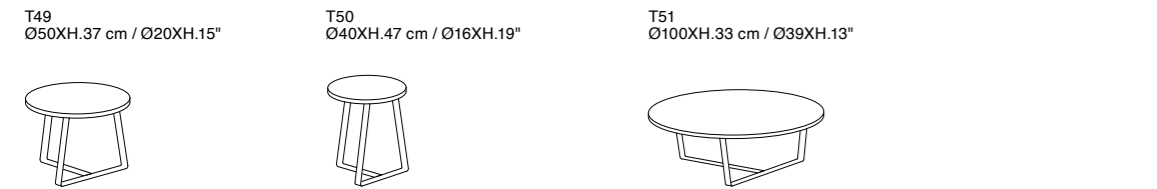

Moon

T49 Ø50XH.37 cm / Ø20XH.15"
T50 Ø40XH.47 cm / Ø16XH.19"
T51 Ø100XH.33 cm / Ø39XH.13"

1. **Standard Features:**
2. Glass Top available in all customizing finishes
   - Ceramic Top available in all customizing finishes
   - Marble Top available in all customizing finishes
   - Metal base available in all customizing finishes