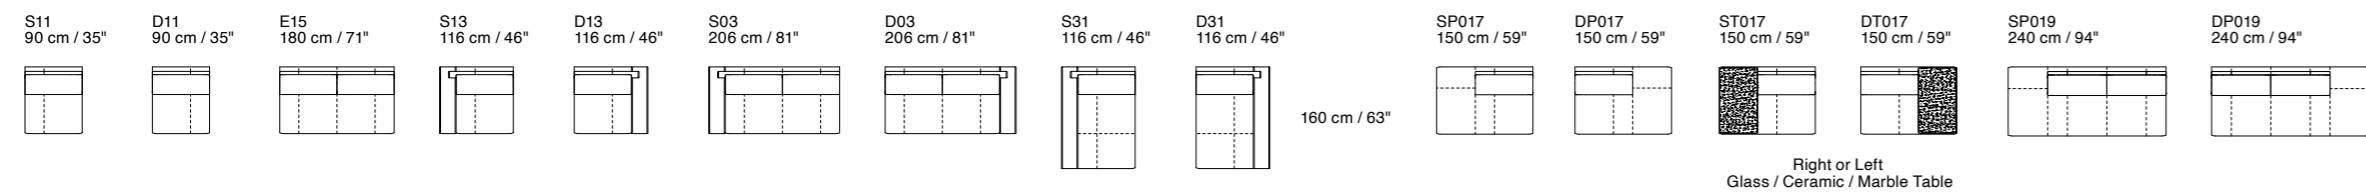

Group J Tutti gli elementi del Gruppo J hanno lo stesso modulo di seduta. ^{EN} All items in Group J have the same seat width