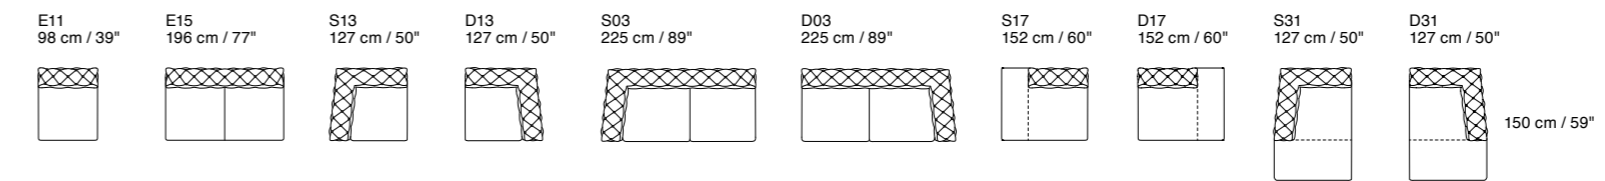

Swing Sofa Configuration: JH3
Coffee Table: Planets
Accessories: Brooklyn bookshelf Dandy Collection & Balloon Ottoman

Technical Information

Aston

Dimensions: the first figure shows sizes in centimeters, the second in inches.
 Each piece is made by hand and has its own uniqueness. Measures may vary with a tolerance up to 3%.
 Mixing above groups (X – Y – J) will create sectionals with different seat widths.
 Corner pieces E01, E20 and S20/D20 are odd pieces and can be used with all above groups X – Y – J.
 Seat depth 68 cm - 27". Seat height 42 cm - 17".

Group J

Tutti gli elementi del Gruppo J hanno lo stesso modulo di seduta. ^{EN} All items in Group J have the same seat width

Additional Elements

Bellevue

Dimensions: the first figure shows sizes in centimeters, the second in inches.
 Each piece is made by hand and has its own uniqueness. Measures may vary with a tolerance up to 3%.
 Mixing above groups (X – Y – J) will create sectionals with different seat widths.
 Corner piece E01 is an odd piece and can be used with all above groups X – Y – J.
 Seat depth 56 cm / 22". Seat height 42 cm / 17".