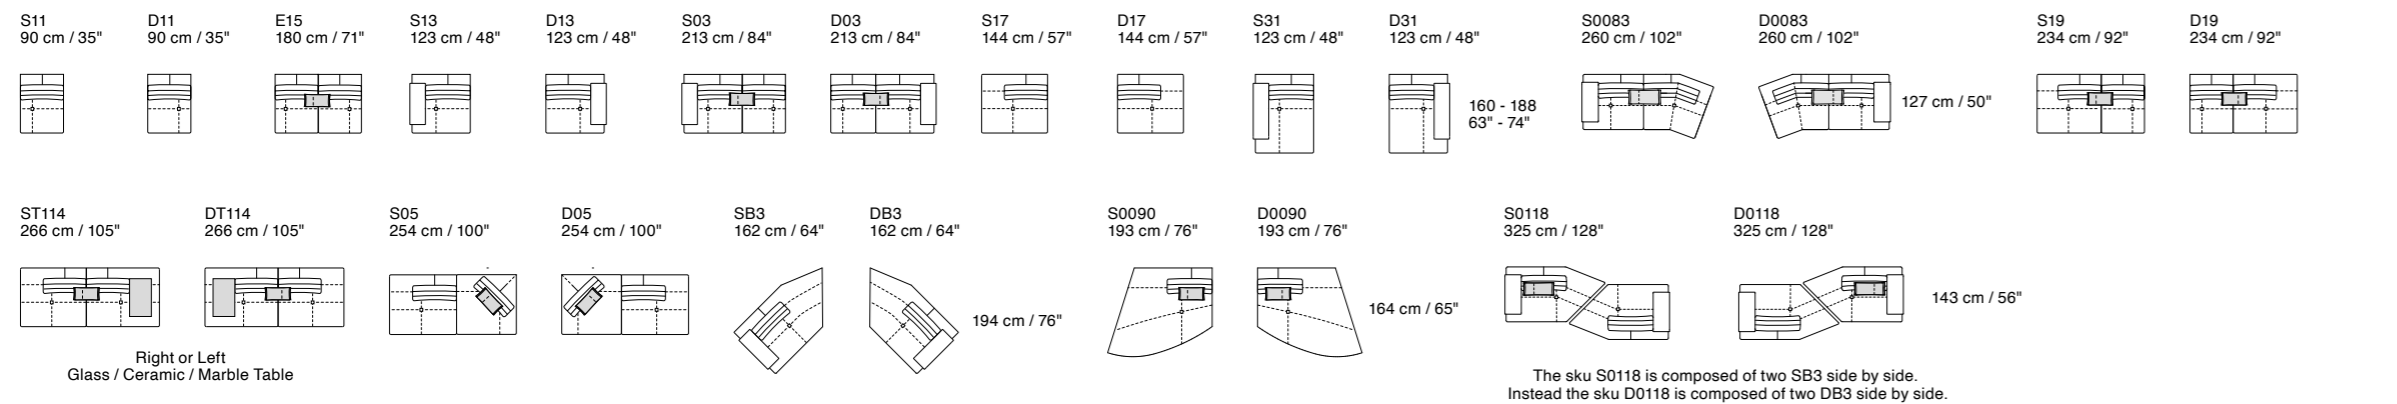

Additional Elements

Smart

Dimensions: the first figure shows sizes in centimeters, the second in inches.
 Each piece is made by hand and has its own uniqueness. Measures may vary with a tolerance up to 3%.
 Mixing above groups (Y – J) will create sectionals with different seat widths.
 Corner pieces E01, E20, SCH, DCH are odd pieces and can be used with all above groups Y – J.
 Seat depth 62 cm / 24". Seat height 43 cm / 17".

Additional Elements

Soho

Dimensions: the first figure shows sizes in centimeters, the second in inches.
 Each piece is made by hand and has its own uniqueness. Measures may vary with a tolerance up to 3%.
 Mixing above groups (Y – J) will create sectionals with different seat widths.
 Corner piece E01 is an odd piece and can be used with all above groups Y – J.
 Seat depth 66 – 106 cm / 26 – 42". Seat height 40 cm / 16".