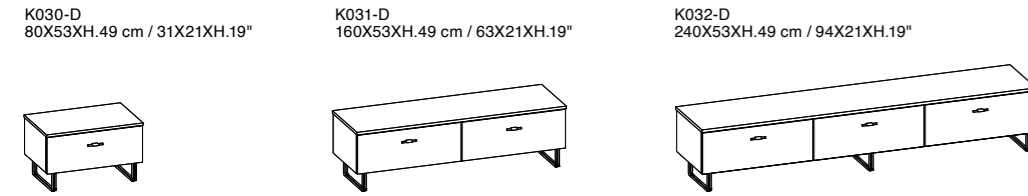

TV Unit & Dresser

Dimensions: the first figure shows sizes in centimeters, the second in inches.
Each piece is made by hand and has its own uniqueness. Measures may vary with a tolerance up to 3%.

Oliver

COMPOSITION REFERENCE IMAGE
Brooklyn Bookshelf Dandy Collection