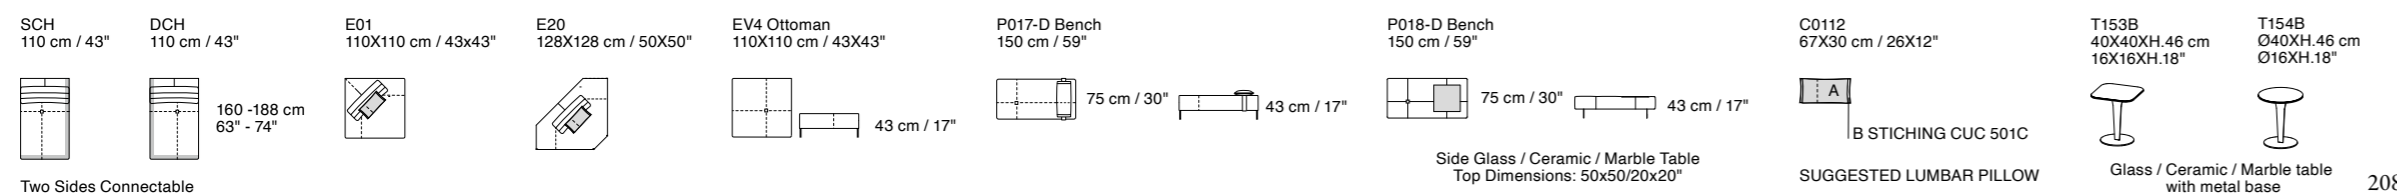

Additional Elements

Smart

Dimensions: the first figure shows sizes in centimeters, the second in inches.
 Each piece is made by hand and has its own uniqueness. Measures may vary with a tolerance up to 3%.
 Mixing above groups (Y – J) will create sectionals with different seat widths.
 Corner pieces E01, E20, SCH, DCH are odd pieces and can be used with all above groups Y – J.
 Seat depth 62 cm / 24". Seat height 43 cm / 17".

Additional Elements

Soho

Dimensions: the first figure shows sizes in centimeters, the second in inches.
 Each piece is made by hand and has its own uniqueness. Measures may vary with a tolerance up to 3%.
 Mixing above groups (Y – J) will create sectionals with different seat widths.
 Corner piece E01 is an odd piece and can be used with all above groups Y – J.
 Seat depth 66 – 106 cm / 26 – 42". Seat height 40 cm / 16".