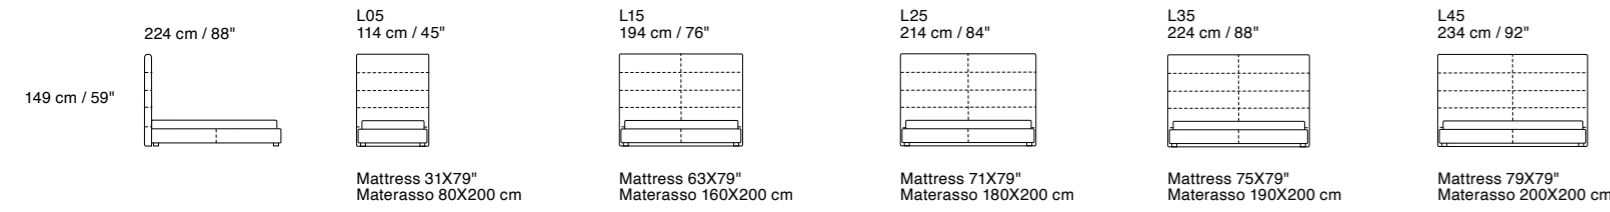

Sayonara Night

Dimensions: the first figure shows sizes in centimeters, the second in inches.
Each piece is made by hand and has its own uniqueness. Measures may vary with a tolerance up to 3%.
Base height 32 cm / 13". Legs height 4 cm / 1" ½.

Sommier European Size