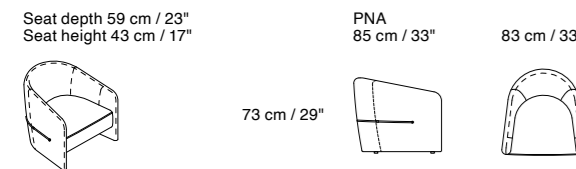

Occasional Chairs

Dimensions: the first figure shows sizes in centimeters, the second in inches.
Each piece is made by hand and has its own uniqueness. Measures may vary with a tolerance up to 3%.

Betty

Kate

Pretty

Sophie

Veronica

C: included

Fifty

Margot

Sharon

Tulip

Chairs

Dimensions: the first figure shows sizes in centimeters, the second in inches.
Each piece is made by hand and has its own uniqueness. Measures may vary with a tolerance up to 3%.

Medea

Medea Bar Stool

Medea with Arm

Medea Counter Stool