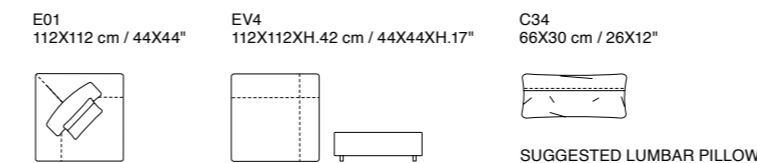

Additional Elements