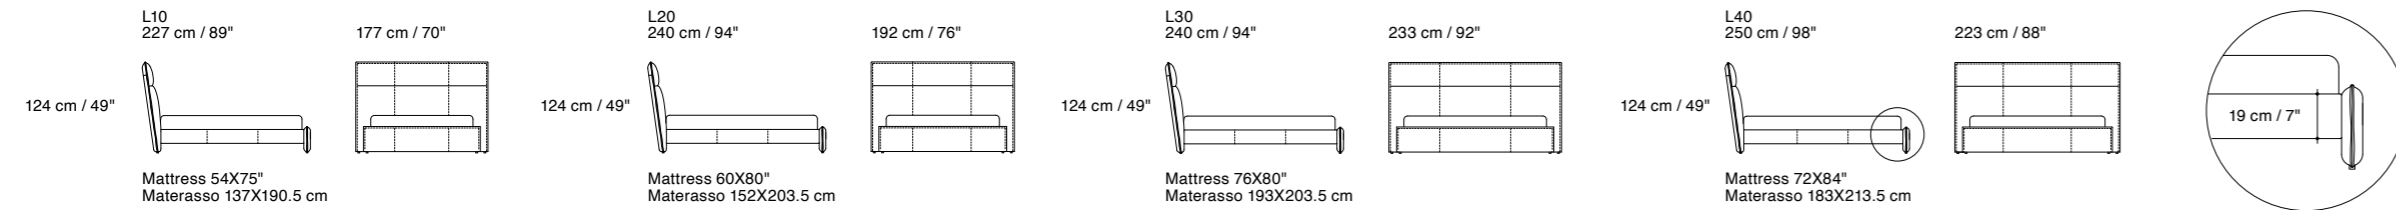

European Size

American Size

Edge Night

Dimensions: the first figure shows sizes in centimeters, the second in inches.
 Each piece is made by hand and has its own uniqueness. Measures may vary with a tolerance up to 3%.
 Base height 32 cm / 13". Legs height 4 cm / 1" ½.

European Size

American Size

Additional Element

C35
70X40 cm / 28X16"

SUGGESTED PILLOW

Flamingo Night

Dimensions: the first figure shows sizes in centimeters, the second in inches.
 Each piece is made by hand and has its own uniqueness. Measures may vary with a tolerance up to 3%.
 Base height 36 cm / 14". Legs height 1,5 cm / 0.6".

European Size

American Size

New York Night

Dimensions: the first figure shows sizes in centimeters, the second in inches.
 Each piece is made by hand and has its own uniqueness. Measures may vary with a tolerance up to 3%.
 Base height 32 cm / 13". Legs height 4 cm / 1 1/2". Headboard depth 10 cm / 4".