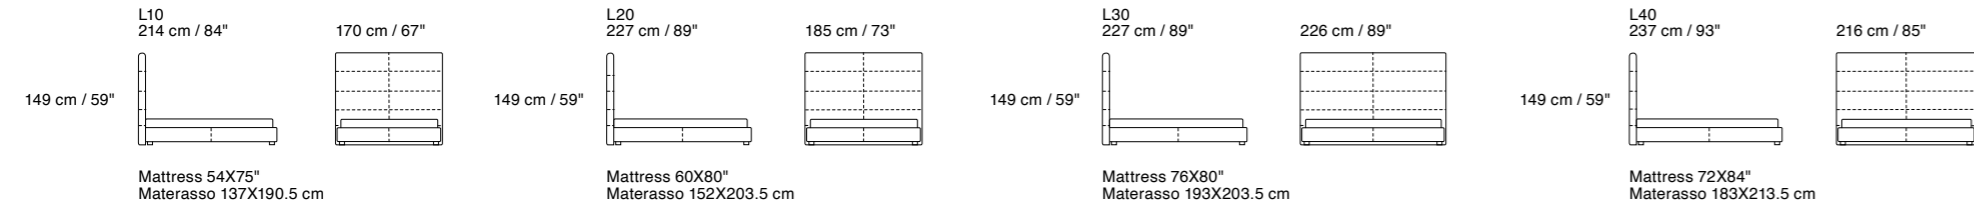

Sommier American Size