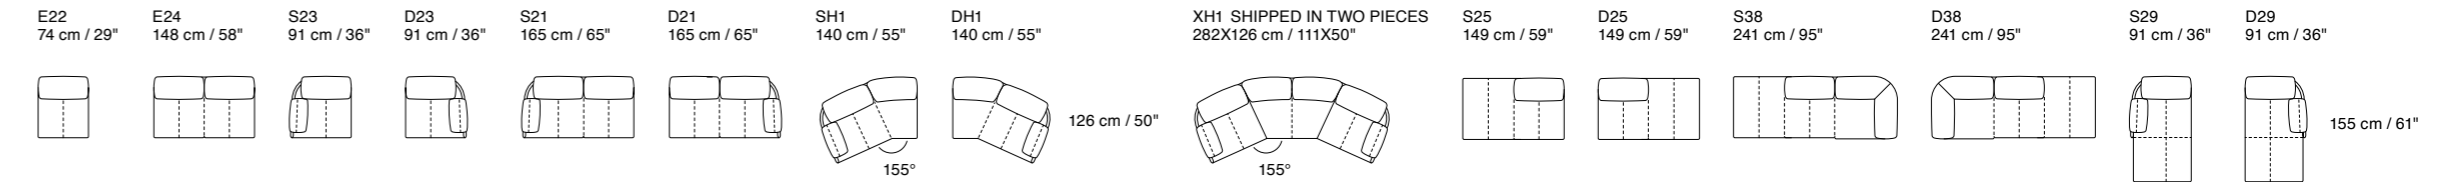

Free Standing

Group X

Tutti gli elementi del Gruppo X hanno lo stesso modulo di seduta. ^{EN} All items in Group X have the same seat width