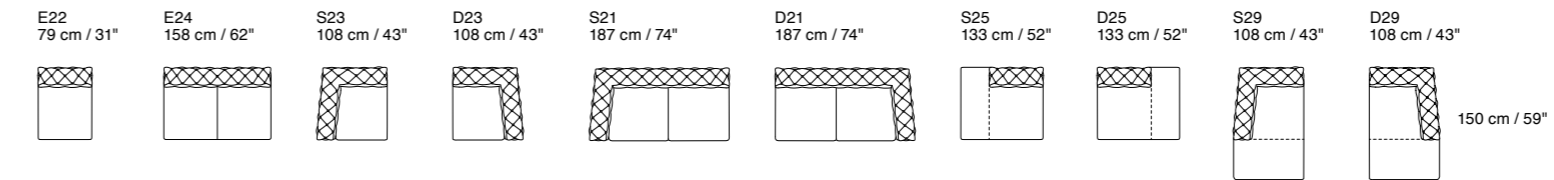

Group X

Tutti gli elementi del Gruppo X hanno lo stesso modulo di seduta. ^{EN} All items in Group X have the same seat width