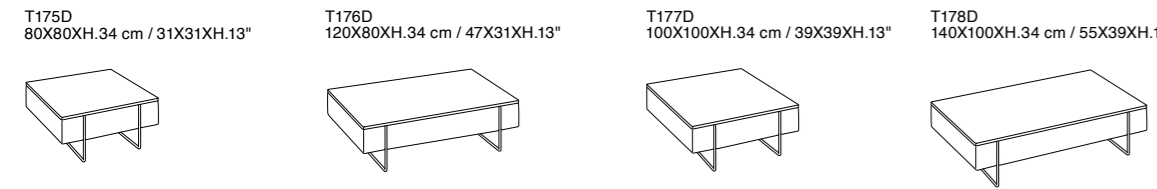

Newport

T175D 80X80XH.34 cm / 31X31XH.13"
T176D 120X80XH.34 cm / 47X31XH.13"
T177D 100X100XH.34 cm / 39X39XH.13"
T178D 140X100XH.34 cm / 55X39XH.13"

1. **Standard Features:**
2. Glass Top available in all customizing finishes
   - Ceramic Top available in all customizing finishes
   - Marble Top available in all customizing finishes
   - Metal legs available in all customizing finishes