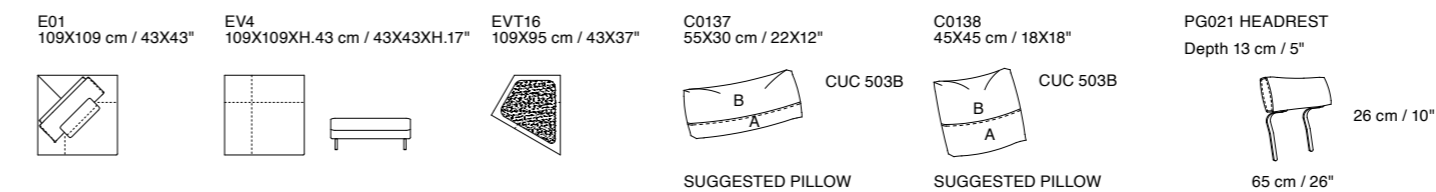

Additional Elements