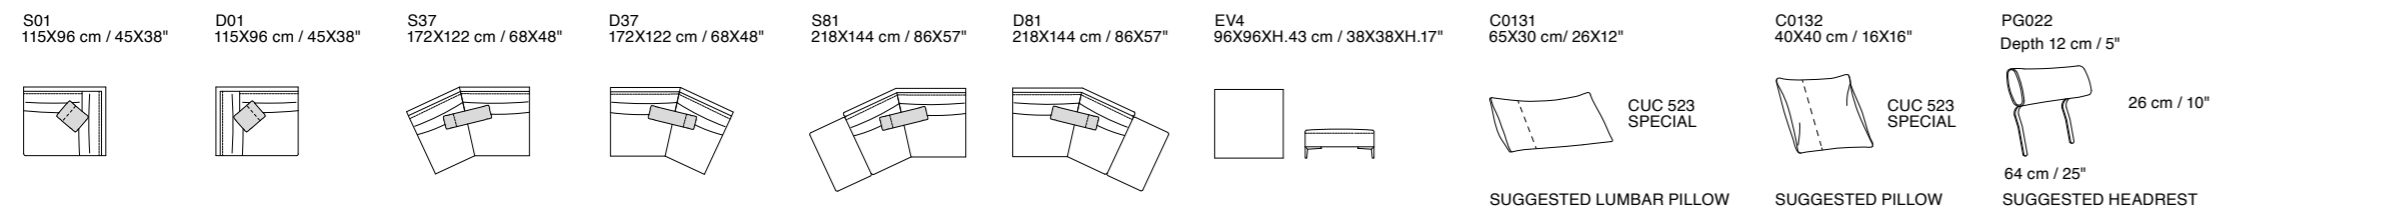

Additional Elements