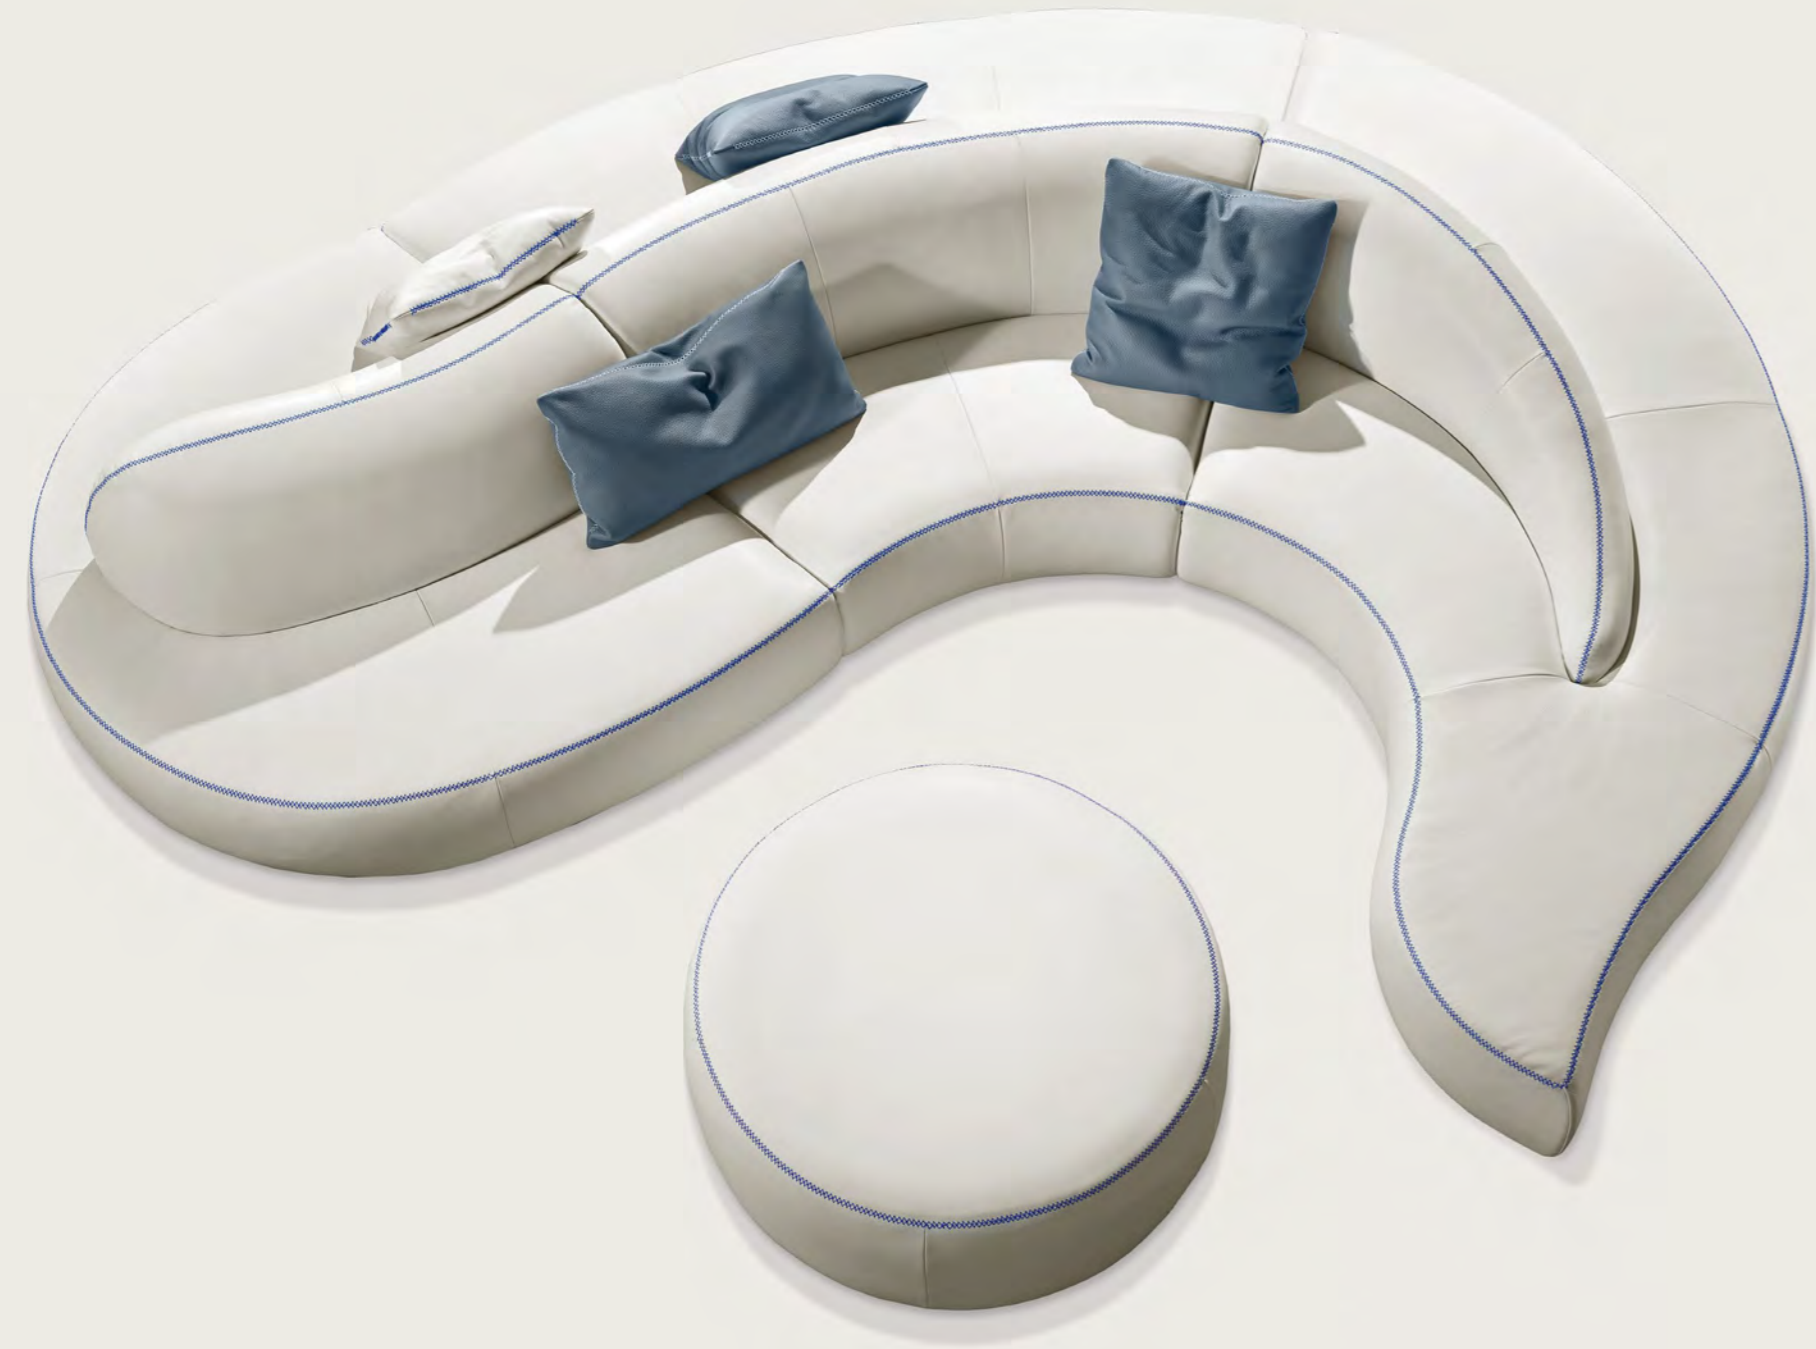

New York Sofa Configuration: S03 + D05