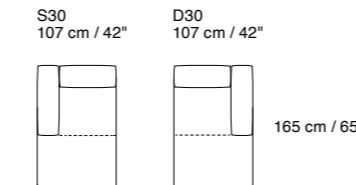

Group Y

Tutti gli elementi del Gruppo Y hanno lo stesso modulo di seduta. ^{EN} All items in Group Y have the same seat width