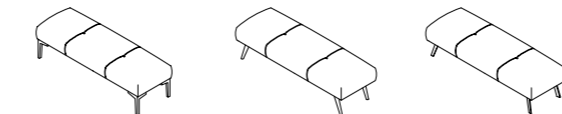

TV Unit & Dresser

Dimensions: the first figure shows sizes in centimeters, the second in inches.
Each piece is made by hand and has its own uniqueness. Measures may vary with a tolerance up to 3%.

Oliver

Oliver

1. **Standard Features:**
2. Hard wood frame covered in leather
   - Glass top available in all customizing finishes
   - Ceramic top available in all customizing finishes
   - Marble Top available in all customizing finishes
   - Metal legs available in all customizing finishes:
     - double metal tube leg
     - flat sled metal leg
   - Metal handles, with leather detail, available in all customizing finishes

1. **Notes:**
2. The back of the cabinet is covered with leather with opening for cable passage
   - Make sure to specify in the order if you want the back closed covered with leather

1. **Standard Features:**
2. Hard wood frame covered in leather
   - Glass top available in all customizing finishes
   - Ceramic top available in all customizing finishes
   - Marble Top available in all customizing finishes
   - Metal legs available in all customizing finishes:
     - double metal tube leg
     - flat sled metal leg
   - Metal handles, with leather detail, available in all customizing finishes

Benches

Dimensions: the first figure shows sizes in centimeters, the second in inches.
Each piece is made by hand and has its own uniqueness. Measures may vary with a tolerance up to 3%.

Aston Bench

1. **Standard Features:**
2. Hard wood frame
   - Padding in polyurethane
   - Seat height 39 cm / 15"
   - Handmade capitonné

Flamingo Bench

1. **Standard Features:**
2. Hard wood frame
   - Seat cushion in polyurethane covered with wadding
   - Seat height 40 cm / 16"
   - Legs height 31 cm / 12"

1. **Notes:**
2. Metal legs available in all customizing finishes

Passepartout Bench