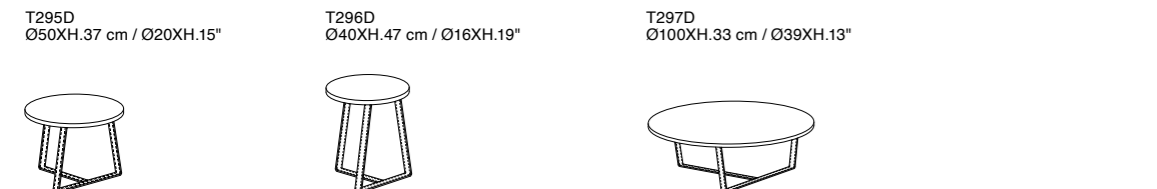

Fifty

T295D Ø50XH.37 cm / Ø20XH.15"
T296D Ø40XH.47 cm / Ø16XH.19"
T297D Ø100XH.33 cm / Ø39XH.13"

1. **Standard Features:**
2. Glass Top available in all customizing finishes
   - Ceramic Top available in all customizing finishes
   - Marble Top available in all customizing finishes
   - Metal base covered in leather, available in all customizing finishes