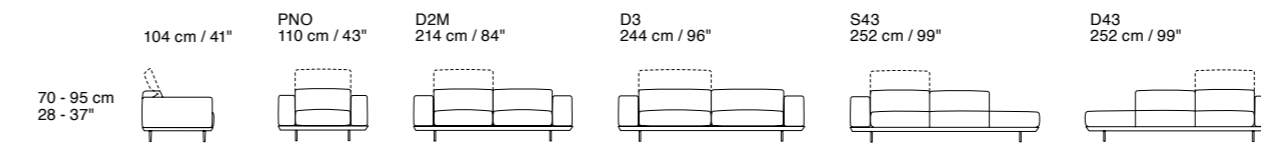

Free Standing