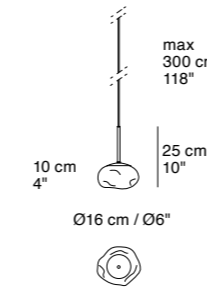

Bubble – Rectangular Ceiling Rose

L0018
Ø16 cm / Ø6"

L0019
Ø22 cm / Ø9"