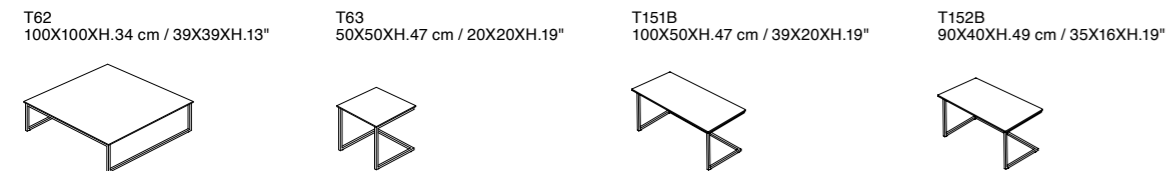

Sunset

1. **Standard Features:**
2. T62 - T63
3. Smoked Glass Top
   - Ceramic Top available in all customizing finishes
   - Marble Top available in all customizing finishes
   - Metal Base available in all customizing finishes
4. T151B - T152B
5. Glass Top available in all customizing finishes
   - Ceramic Top available in all customizing finishes
   - Marble Top available in all customizing finishes
   - Metal Base available in all customizing finishes