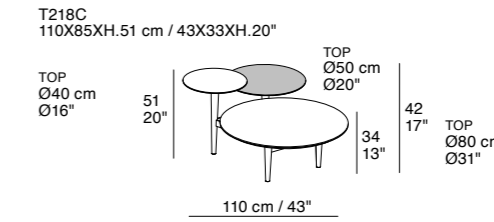

T218C 110X85XH.51 cm / 43X33XH.20"
TOP Ø40 cm Ø16"
51 20"
TOP Ø50 cm Ø20"
34 13"
42 17"
TOP Ø80 cm Ø31"

1. **Standard Features:**
2. Wood top support
   - Glass Top available in all customizing finishes
   - Only top Ø50 cm / Ø20" finishes available in:
     - Mirror
     - Bronze Mirror
     - Smoked Mirror
   - Ceramic Top available in all customizing finishes
   - Marble Top available in all customizing finishes
   - Metal base available in all customizing finishes