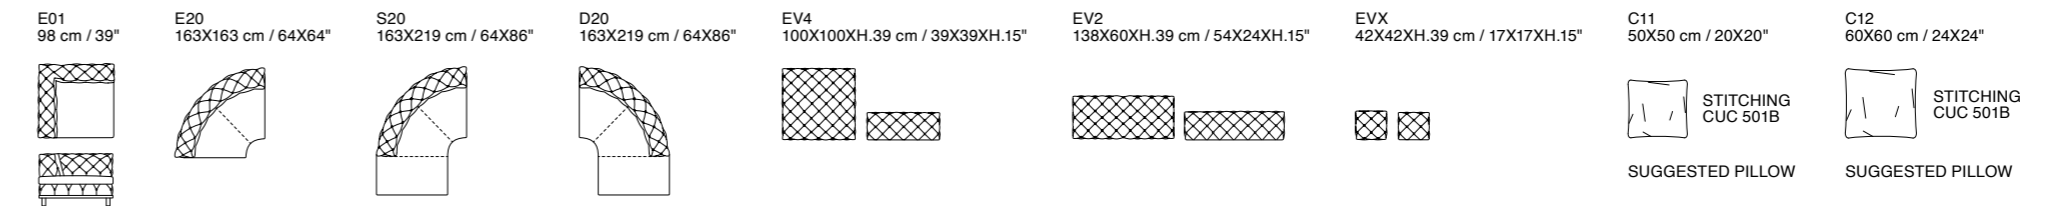

Group J

Tutti gli elementi del Gruppo J hanno lo stesso modulo di seduta. ^{EN} All items in Group J have the same seat width

Additional Elements

Bellevue

Dimensions: the first figure shows sizes in centimeters, the second in inches.
 Each piece is made by hand and has its own uniqueness. Measures may vary with a tolerance up to 3%.
 Mixing above groups (X – Y – J) will create sectionals with different seat widths.
 Corner piece E01 is an odd piece and can be used with all above groups X – Y – J.
 Seat depth 56 cm / 22". Seat height 42 cm / 17".