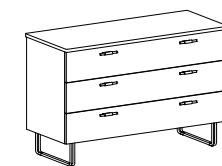

Oliver

COMPOSITION REFERENCE IMAGE
Brooklyn Bookshelf Dandy Collection

Oliver

K021E
120x52xH.79 cm / 47x21xH.31"

- Standard Features:**
- Hard wood frame covered in leather
 - Glass top available in all customizing finishes
 - Ceramic top available in all customizing finishes
 - Marble Top available in all customizing finishes
 - Metal legs available in all customizing finishes:
 - double metal tube leg
 - flat sled metal leg
 - Metal handles, with leather detail, available in all customizing finishes