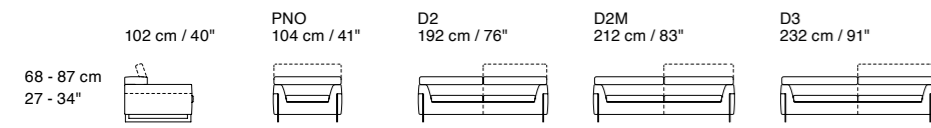

Bellevue

Dimensions: the first figure shows sizes in centimeters, the second in inches.
Each piece is made by hand and has its own uniqueness. Measures may vary with a tolerance up to 3%.
Mixing above groups (X – Y – J) will create sectionals with different seat widths.
Corner piece E01 is an odd piece and can be used with all above groups X – Y – J.
Seat depth 56 cm / 22". Seat height 42 cm / 17".

Free Standing