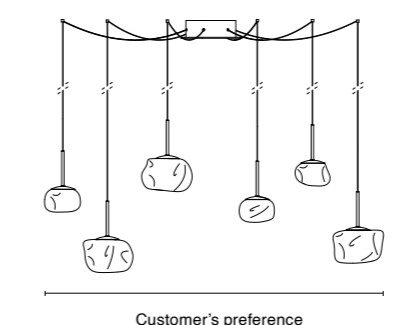

Suspension Example

Standard Features:

- Metal structure and details in painted finishings
- Murano blown antiqued glass lampshades
- Glass lampshades available in colors amber, fumè, transparent

Notes:

- Structures and details available only, respectively, in anthracite and brass colour
- Electrical cable for suspension model with max. L. 300 cm/118 inch
- LED direct lights; light colour temperature 3000 K
- Dimmable light via light intensity controller (controller not included); for dimmable light functionality a DALI-PUSH-1/10 system must be present, while for wi-fi devices is not required
- All lampshades' dimensions and shapes are indicative and may vary due to the material's unique production handcraft process, wich adds value to the final product making every piece exclusive itself