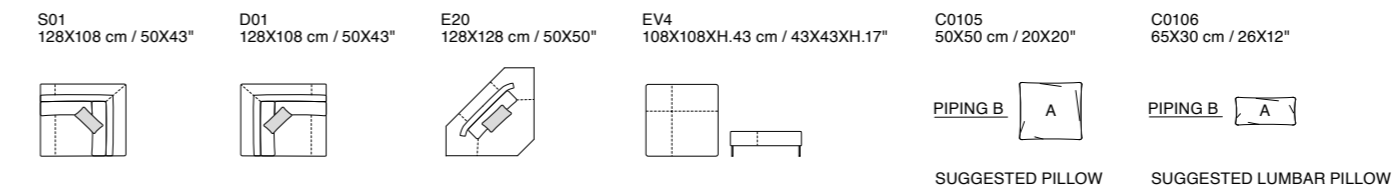

Additional Elements

Smart

Dimensions: the first figure shows sizes in centimeters, the second in inches.
 Each piece is made by hand and has its own uniqueness. Measures may vary with a tolerance up to 3%.
 Mixing above groups (Y – J) will create sectionals with different seat widths.
 Corner pieces E01, E20, SCH, DCH are odd pieces and can be used with all above groups Y – J.
 Seat depth 62 cm / 24". Seat height 43 cm / 17".