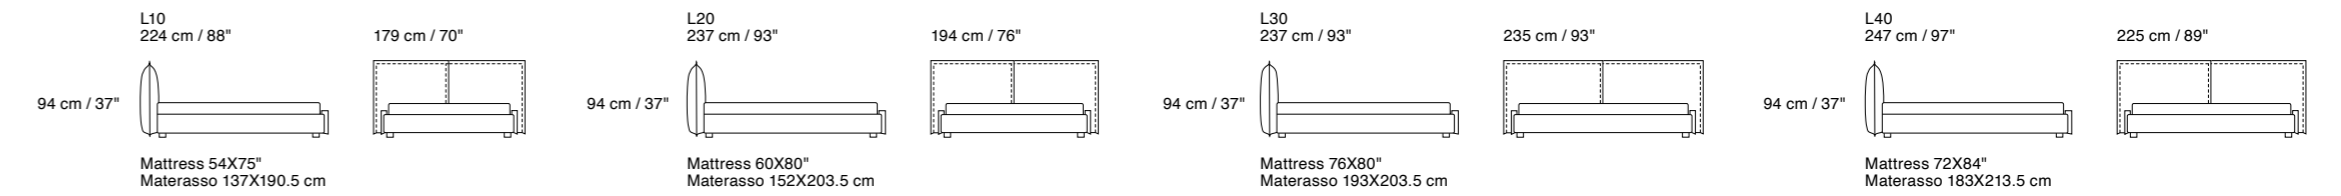

Additional Element

C35
70X40 cm / 28X16"

SUGGESTED PILLOW