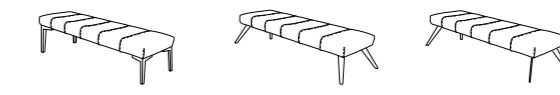

P27
130x55xH.42 cm
51x22xH.17"

Sayonara Bench