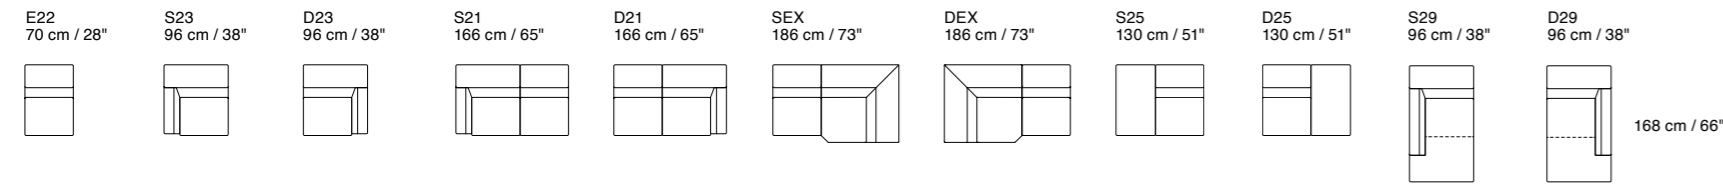

Bellevue

Dimensions: the first figure shows sizes in centimeters, the second in inches.
Each piece is made by hand and has its own uniqueness. Measures may vary with a tolerance up to 3%.
Mixing above groups (X – Y – J) will create sectionals with different seat widths.
Corner piece E01 is an odd piece and can be used with all above groups X – Y – J.
Seat depth 56 cm / 22". Seat height 42 cm / 17".

Free Standing

Group X

Tutti gli elementi del Gruppo X hanno lo stesso modulo di seduta. ^{EN} All items in Group X have the same seat width