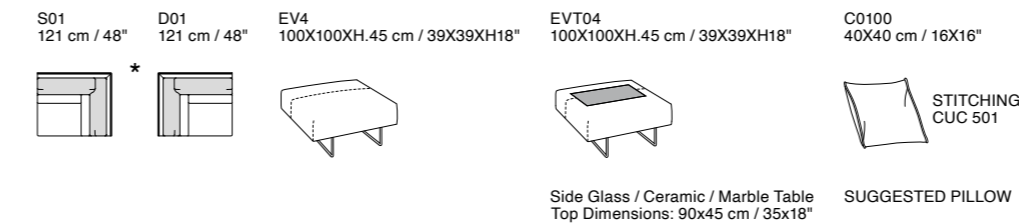

Additional Elements