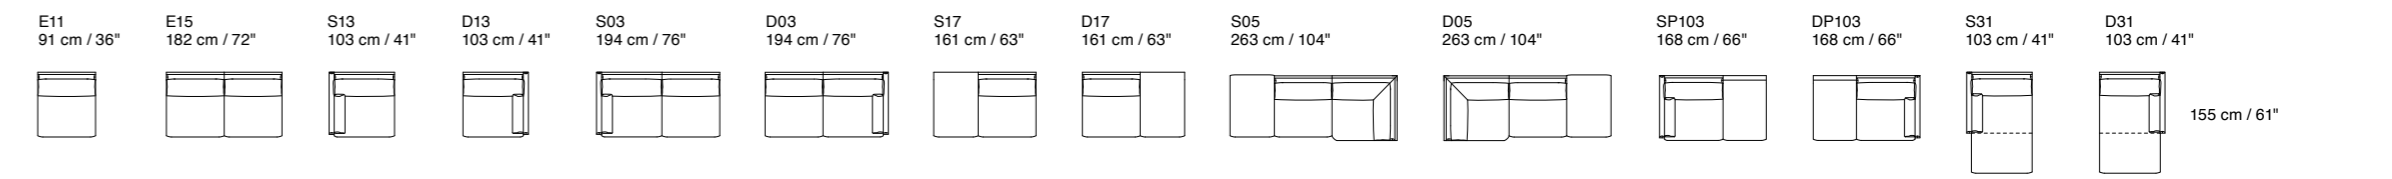

Group K

Tutti gli elementi del Gruppo K hanno lo stesso modulo di seduta. ^{EN} All items in Group K have the same seat width

Additional Elements

Rialto

Dimensions: the first figure shows sizes in centimeters, the second in inches.
 Each piece is made by hand and has its own uniqueness. Measures may vary with a tolerance up to 3%.
 All elements can be modular or free standing.
 Seat depth 58 cm / 23". Seat height 44 cm / 17".
 Attention: When ordering indicate the componability.