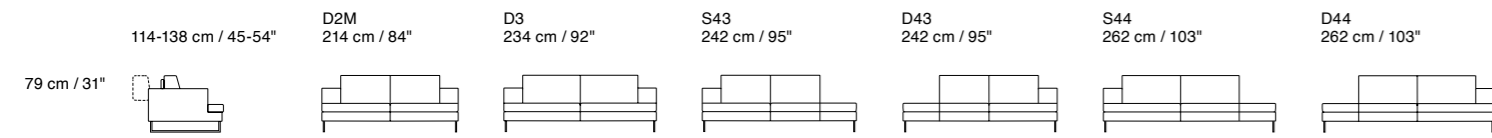

Sunset

Dimensions: the first figure shows sizes in centimeters, the second in inches.
Each piece is made by hand and has its own uniqueness. Measures may vary with a tolerance up to 3%.
Mixing above groups (Y – J) will create sectionals with different seat widths.
Corner piece E01 is an odd piece and can be used with all above groups Y – J.
Seat depth 66 – 106 cm / 26 – 42". Seat height 43 cm / 17".

Free Standing