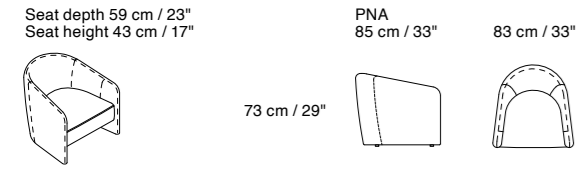

Occasional Chairs

Dimensions: the first figure shows sizes in centimeters, the second in inches.
Each piece is made by hand and has its own uniqueness. Measures may vary with a tolerance up to 3%.

Betty