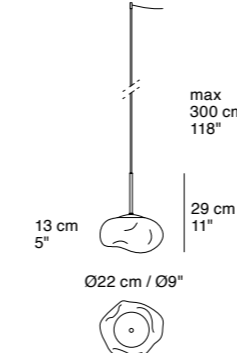

L0017
SIX-WAY CEILING ROSE