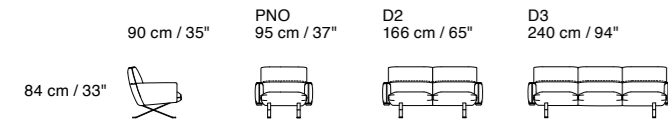

Rialto

Dimensions: the first figure shows sizes in centimeters, the second in inches.
Each piece is made by hand and has its own uniqueness. Measures may vary with a tolerance up to 3%.
All elements can be modular or free standing.
Seat depth 58 cm / 23". Seat height 44 cm / 17".
Attention: When ordering indicate the componability.

Free Standing