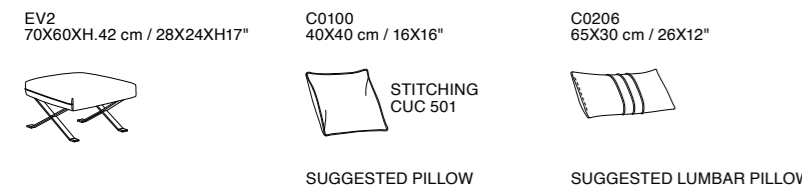

Additional Elements