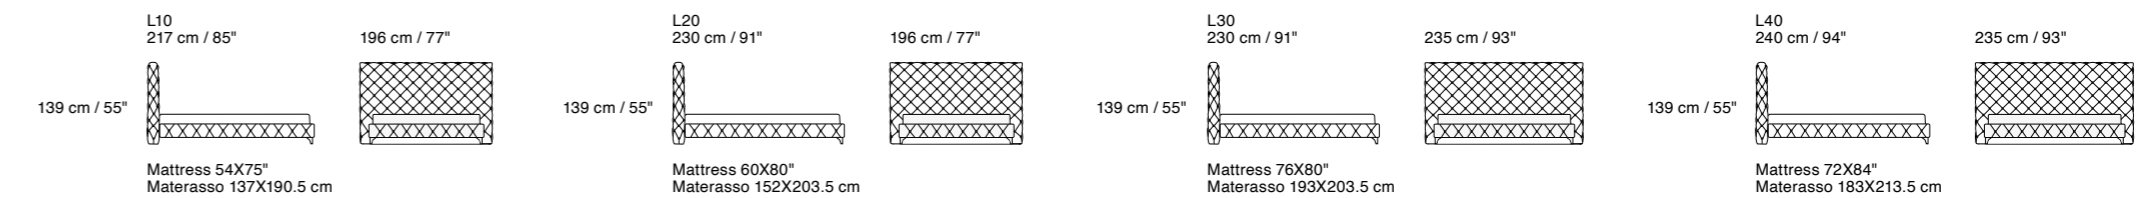

American Size