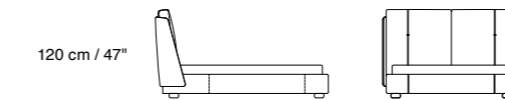

European Size

American Size

Tulip Night

Dimensions: the first figure shows sizes in centimeters, the second in inches.
 Each piece is made by hand and has its own uniqueness. Measures may vary with a tolerance up to 3%.
 Base height 32 cm / 13". Legs height 4,5 cm / 2".

Sommier European Size

Sommier American Size

Yoko Night

Dimensions: the first figure shows sizes in centimeters, the second in inches.
 Each piece is made by hand and has its own uniqueness. Measures may vary with a tolerance up to 3%.
 Base height 32 cm / 13". Legs height 6 cm / 2".

Sommier European Size

Sommier American Size

High Headboard Version

Additional Element

C0136
60X38 cm / 24X15"

SUGGESTED PILLOW

Coffee Tables

Dimensions: the first figure shows sizes in centimeters, the second in inches.
Each piece is made by hand and has its own uniqueness. Measures may vary with a tolerance up to 3%.