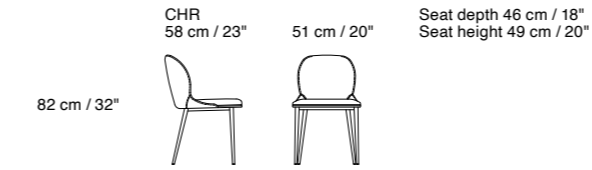

Tulip

Chairs

Dimensions: the first figure shows sizes in centimeters, the second in inches.
Each piece is made by hand and has its own uniqueness. Measures may vary with a tolerance up to 3%.

Medea

Medea Bar Stool