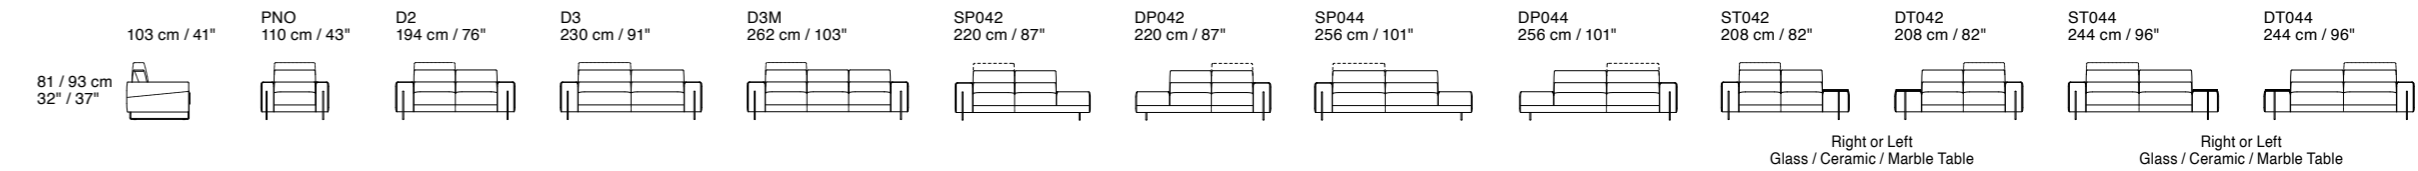

Free Standing