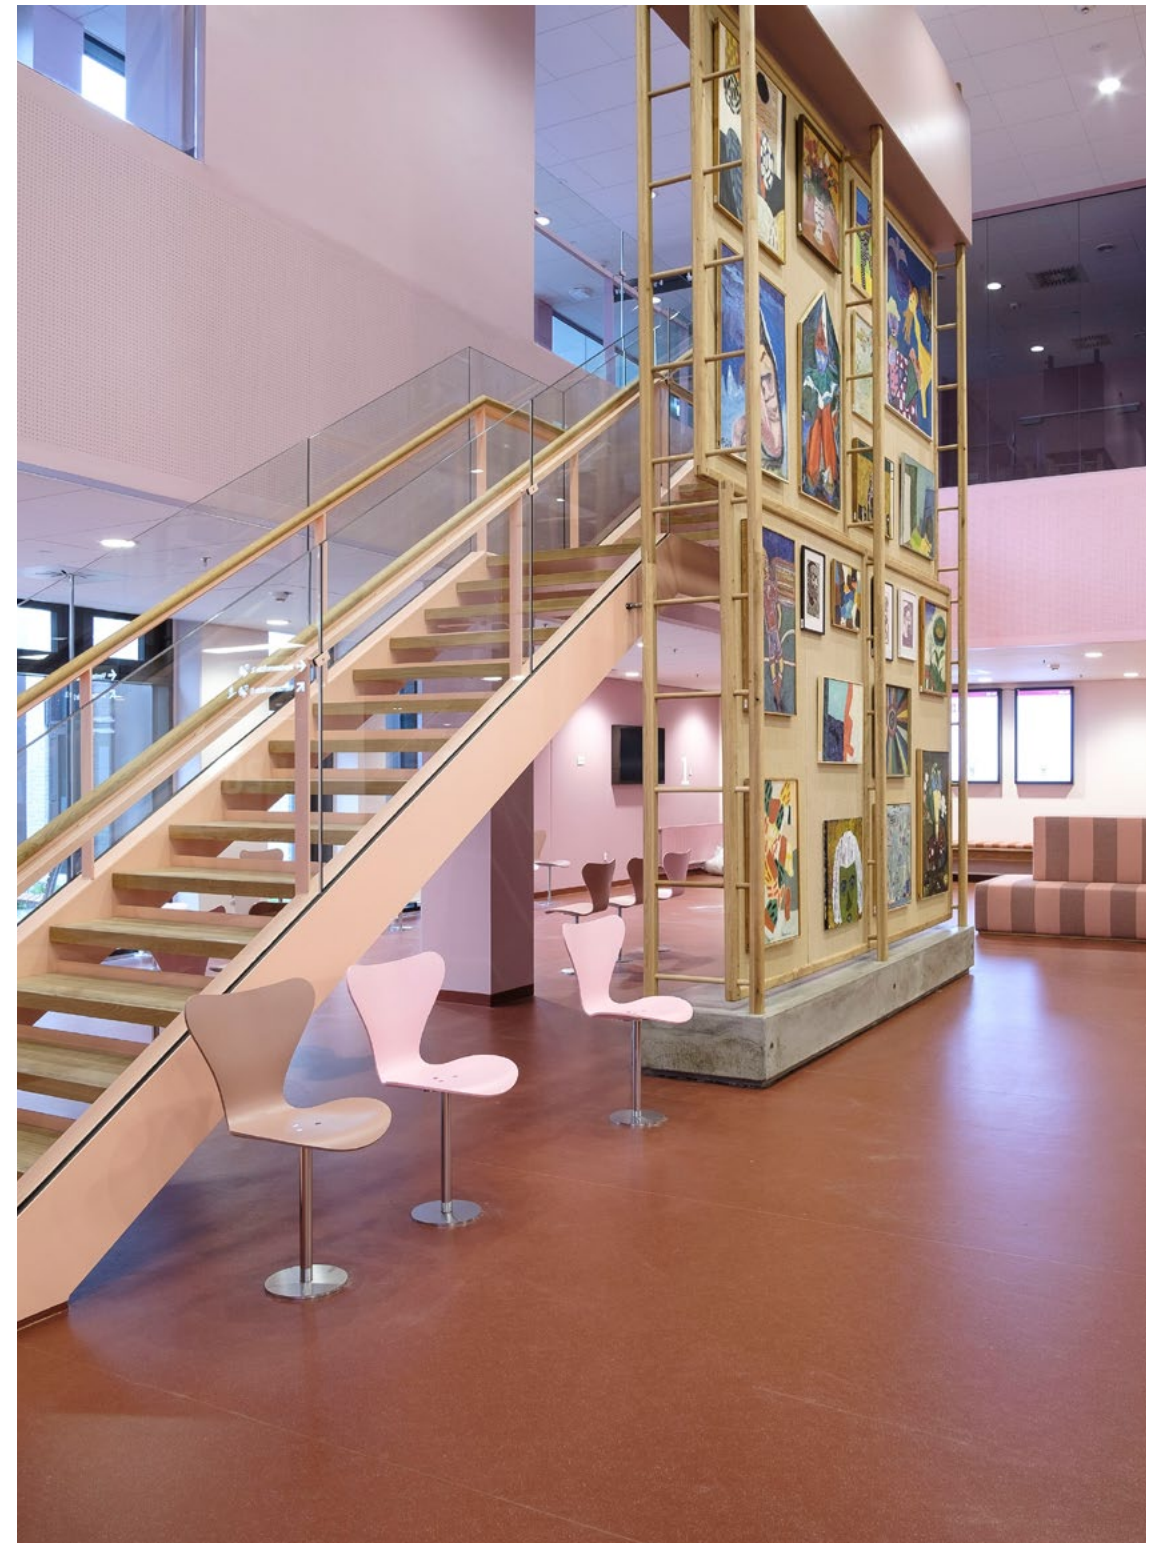

SEE MORE

In the vibrant Marylebone district of central London, a 56-bed private infirmary with a proud history of royal patronage is transformed into a health care space that looks like hospitality and feels like home.

Architect: Pi Group

AARHUS UNIVERSITY HOSPITAL

Medical Clinic
Aarhus, Denmark

PRODUCTS
Series 7™ chair

SEE MORE

Step inside artist Tal R's fascinating pink universe at DNU Aarhus. Arne Jacobsens Series 7™ in Pale Pink completes the atmosphere in the main entrance and in the café of the psychiatric hospital.

Interior Design: Tal Rosenzweig

HØJE-TAASTRUP CITY HALL

Institution
Høje-Taastrup, Denmark

PRODUCTS
Grand Prix™ chair
Little Giraffe™ chair

SEE MORE

Høje-Taastrup's new city hall is an architectural marvel that seamlessly blends modernity with Danish design principles and a gold standard of sustainability.

SEE MORE

The key to this project was honouring the history of the proud Genevan monument while adding over 1,000m² of additional space. Referencing the original 19th century building plans, the architects introduced natural light. Previously dark spaces were transformed by daylight when the original facets of the building were opened and skylights introduced, completely altering the character of the spaces with fresh clarity and harmonious proportions.