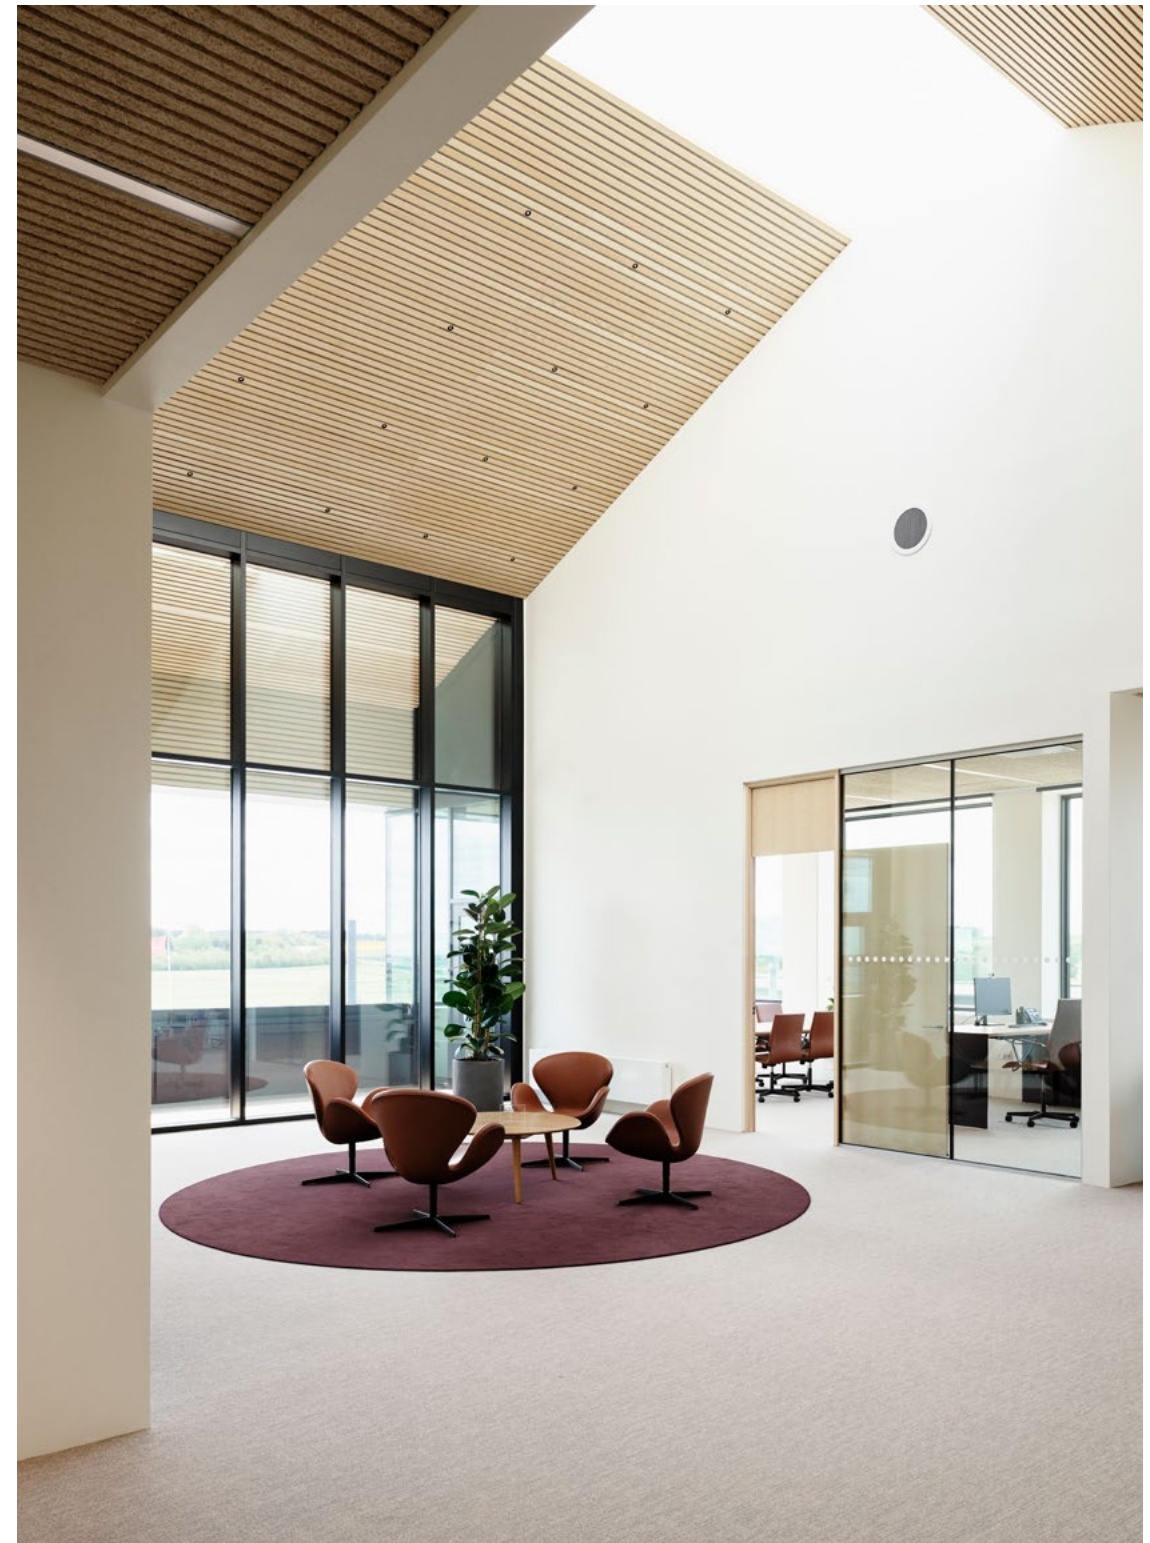

DANISH CROWN

Office
Randers, Denmark

PRODUCTS

Egg™ lounge chair
Swan™ lounge chair
Grand Prix™ chair
Oxford™ chair

SEE MORE

The 13.000 m2 Danish Crown headquarters opened its doors to its employees in spring 2023. Stepping inside, a vast floor-to-ceiling atrium and large windows throughout the building bring the feeling of the outdoors to the indoor spaces. This is especially felt on clear days when shafts of sunlight from the skylights trace patterns across the floors and walls.

Interior Design: PLH Arkitektur, Bine Soelberg