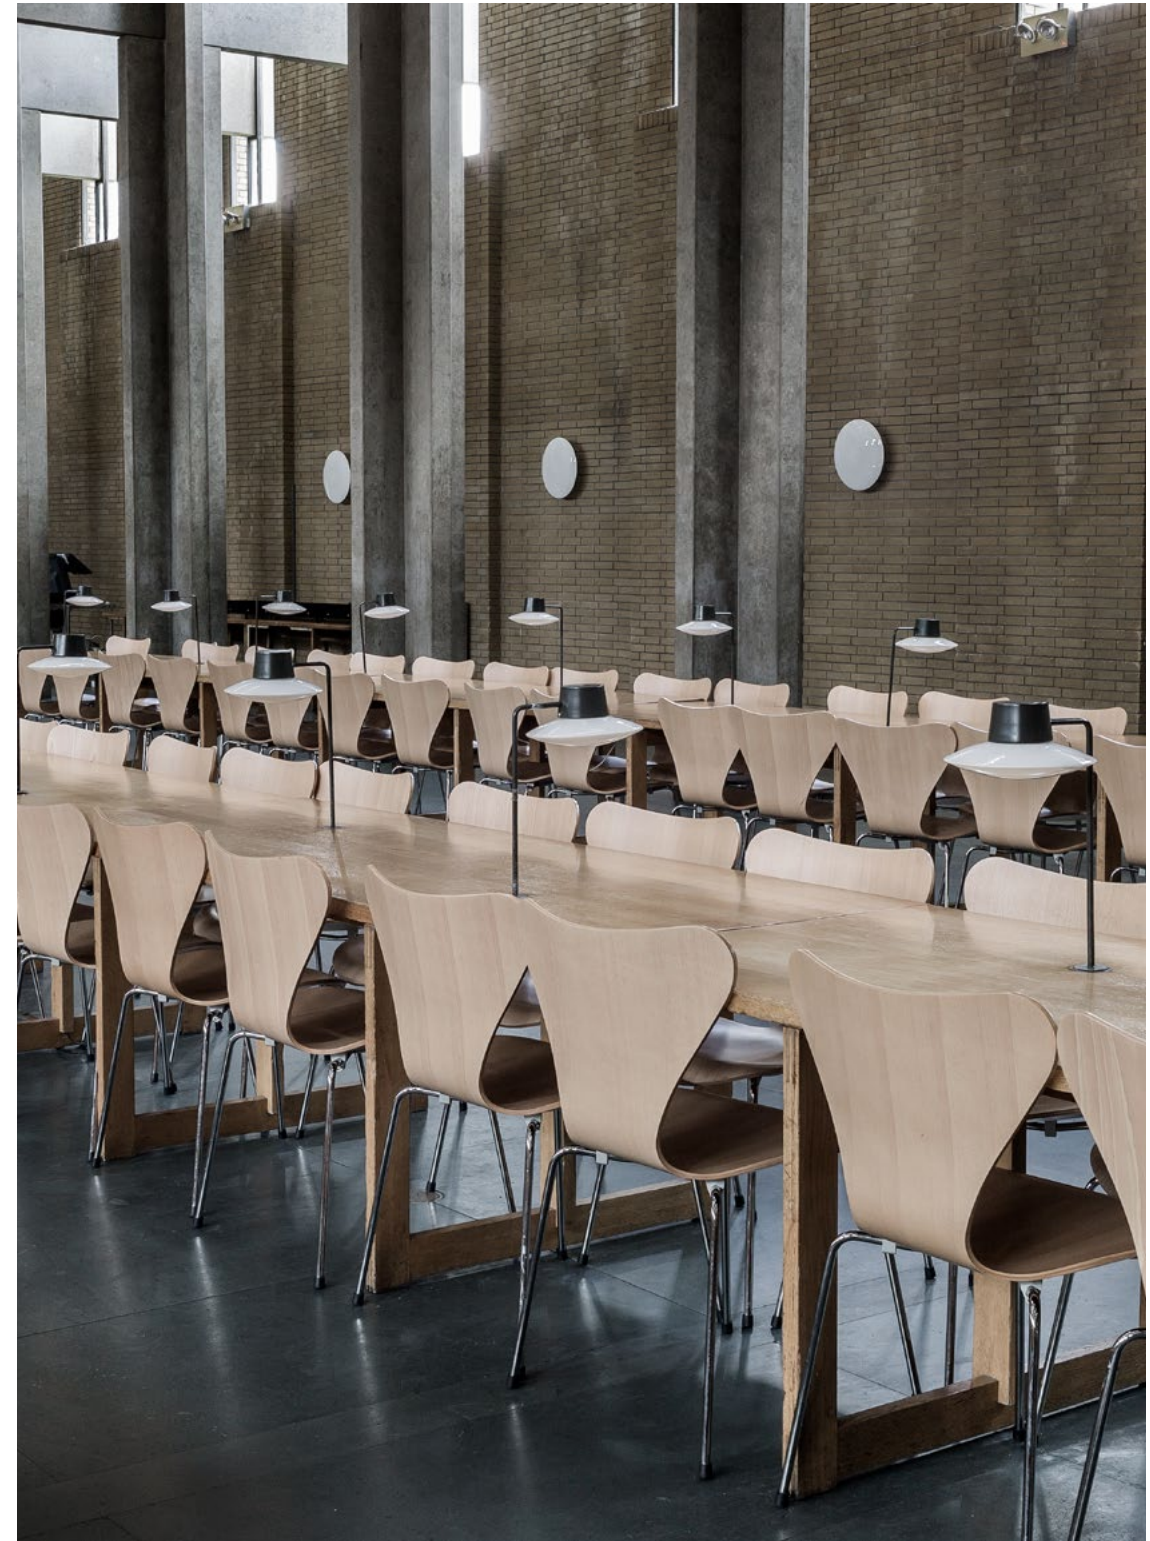

ST CATHERINE'S COLLEGE

Education
Oxford, UK

PRODUCTS

Swan™ lounge chair
Oxford™ chair
Circular coffee table
Series 7™ chair
Series 3300™ lounge chair

SEE MORE

The idea behind St Catherine's College was to balance innovative and traditional elements on Oxford University's campus. In 1957, the university's newest and largest college was to create a unifying building that would set a new standard for college buildings in Oxford and the rest of the world.

Architect: Arne Jacobsen