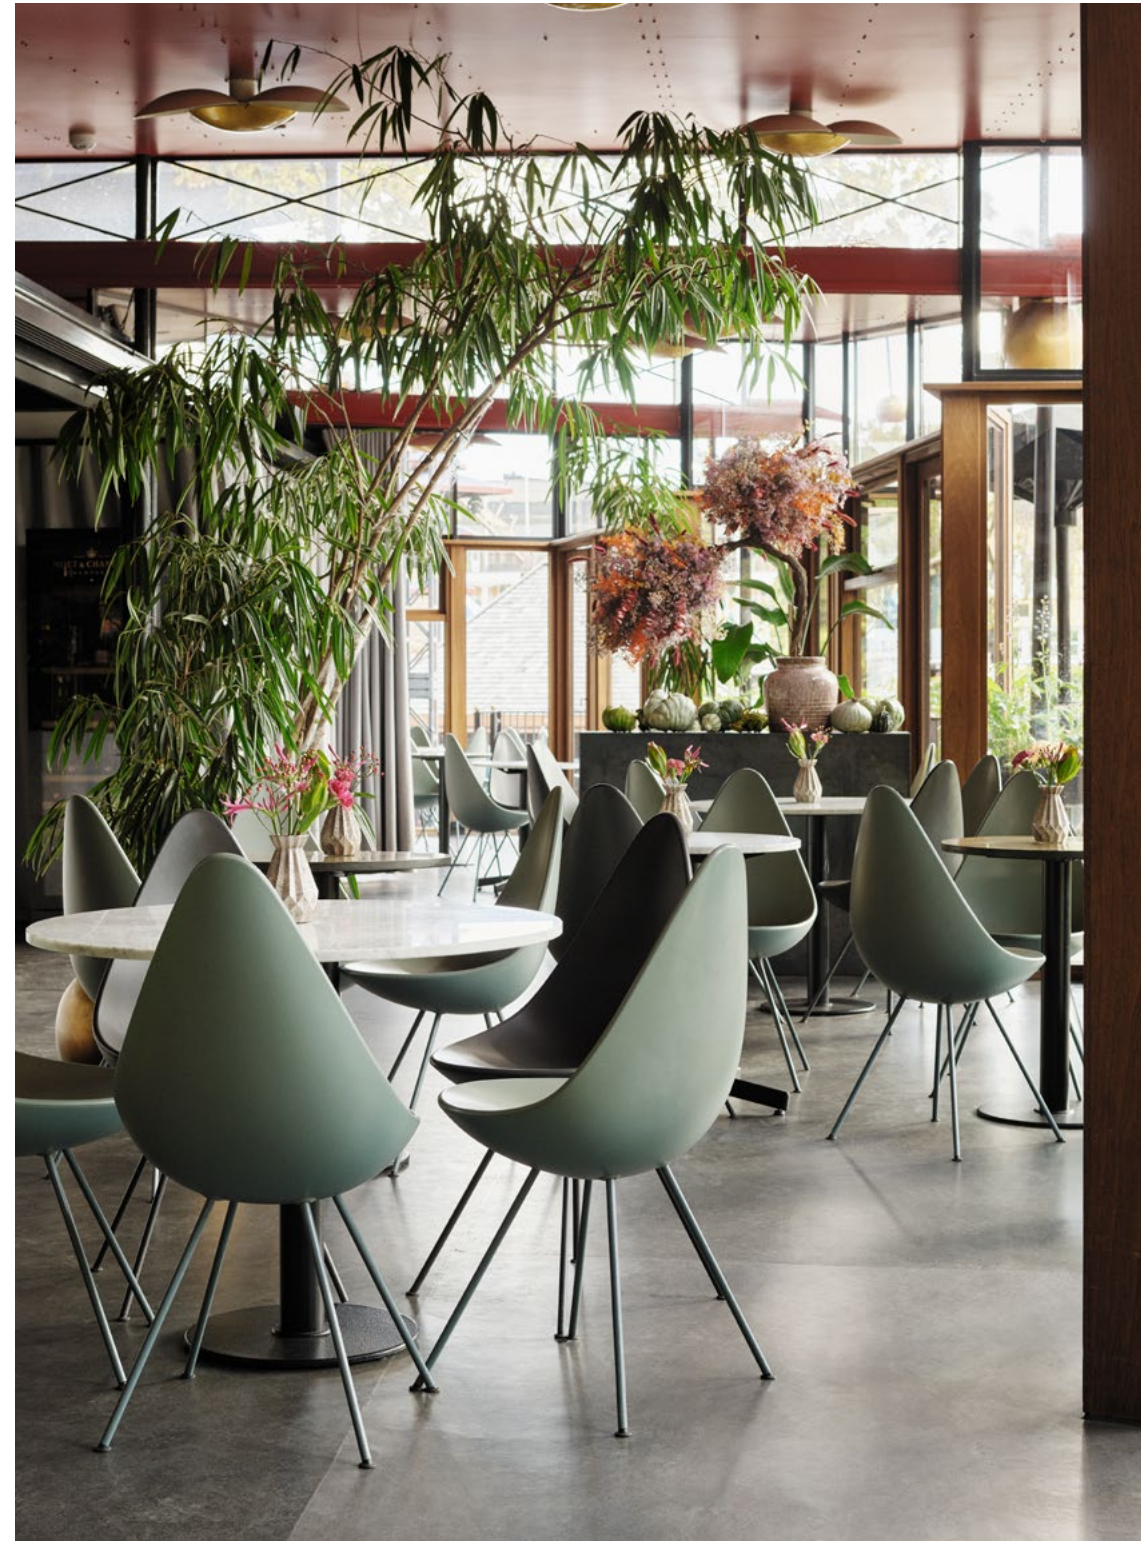

CAKENHAGEN

Café
Tivoli Gardens, Copenhagen, Denmark

PRODUCTS
Drop™ chair

SEE MORE

Cakenhagen is a beautiful spacious pâtisserie in the heart of Tivoli Gardens that creates elaborate, colourful – and of course delicious – cakes and biscuits. Just like their baked creations, the atmosphere is a creatively considered space designed to please the eye and soothe the soul while the tastebuds are treated to something spectacular.

Interior design: Fritz Hansen