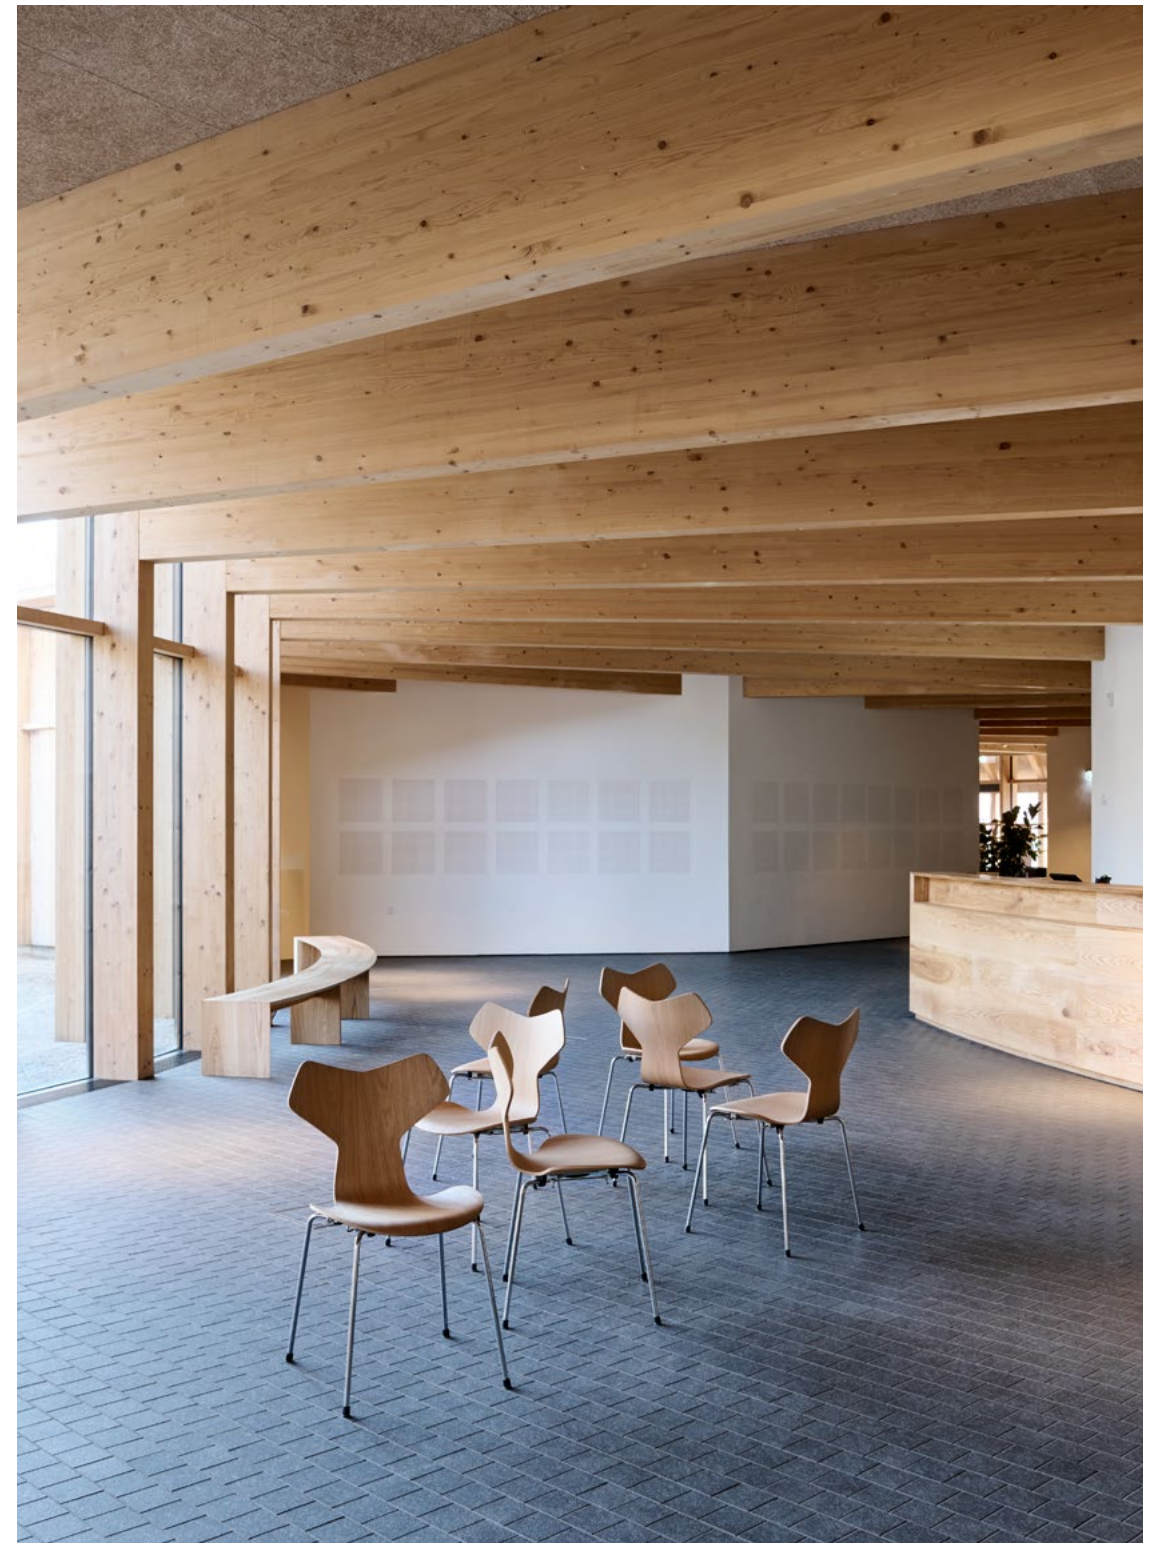

HANS CHRISTIAN ANDERSEN'S HOUSE

Museum
Odense, Denmark

PRODUCTS
Grand Prix™ chair

SEE MORE

Designed by Japanese architecture firm Kengo Kuma & Associates, the museum is a sensory playground for adults and children alike. A striking mix of old and new, the building artfully combines a mix of indoor and outdoor spaces, stretching over 12500 square metres. Two thirds of the museum is located underground, whisking visitors deeper into Andersen's creative universe, taking them on a physical journey through magical gardens and surprising nooks.

Architects: Kengo Kuma & Associates
Interior Design: Ramsing & Co