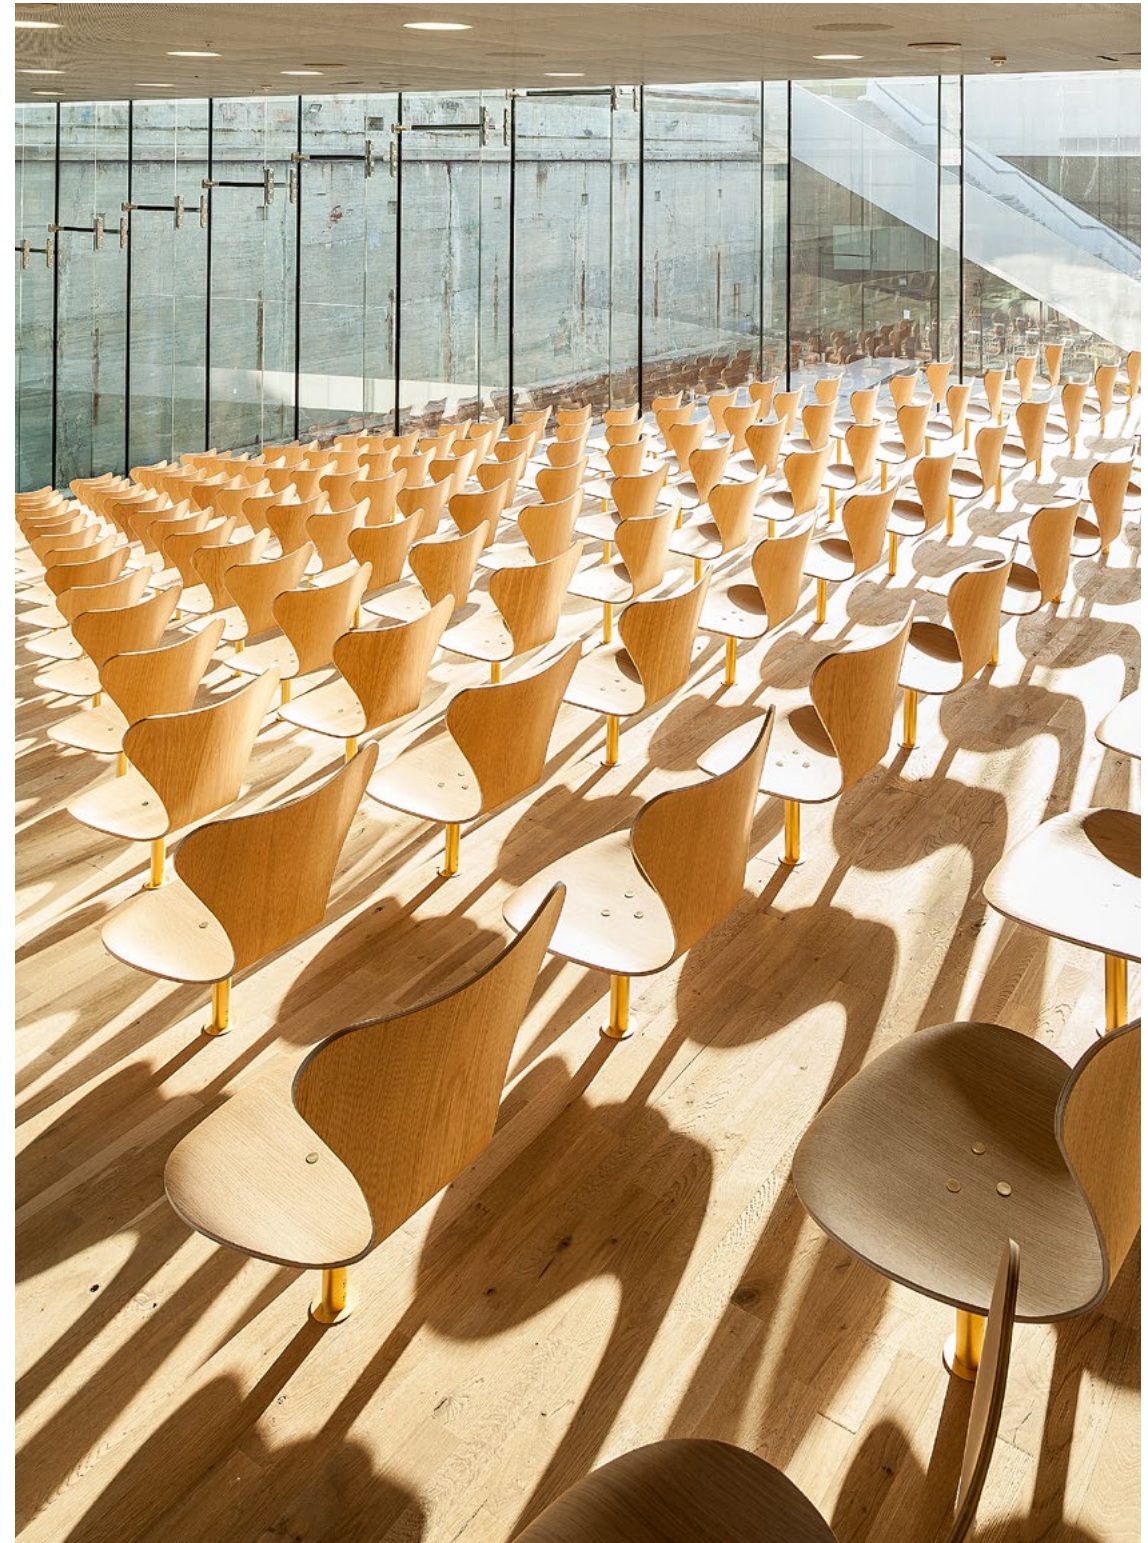

Architect: Bjarke Ingels Group

ST CATHERINE'S COLLEGE

Education
Oxford, UK

PRODUCTS

Swan™ lounge chair
Oxford™ chair
Circular coffee table
Series 7™ chair
Series 3300™ lounge chair

SEE MORE

The idea behind St Catherine's College was to balance innovative and traditional elements on Oxford University's campus. In 1957, the university's newest and largest college was to create a unifying building that would set a new standard for college buildings in Oxford and the rest of the world.