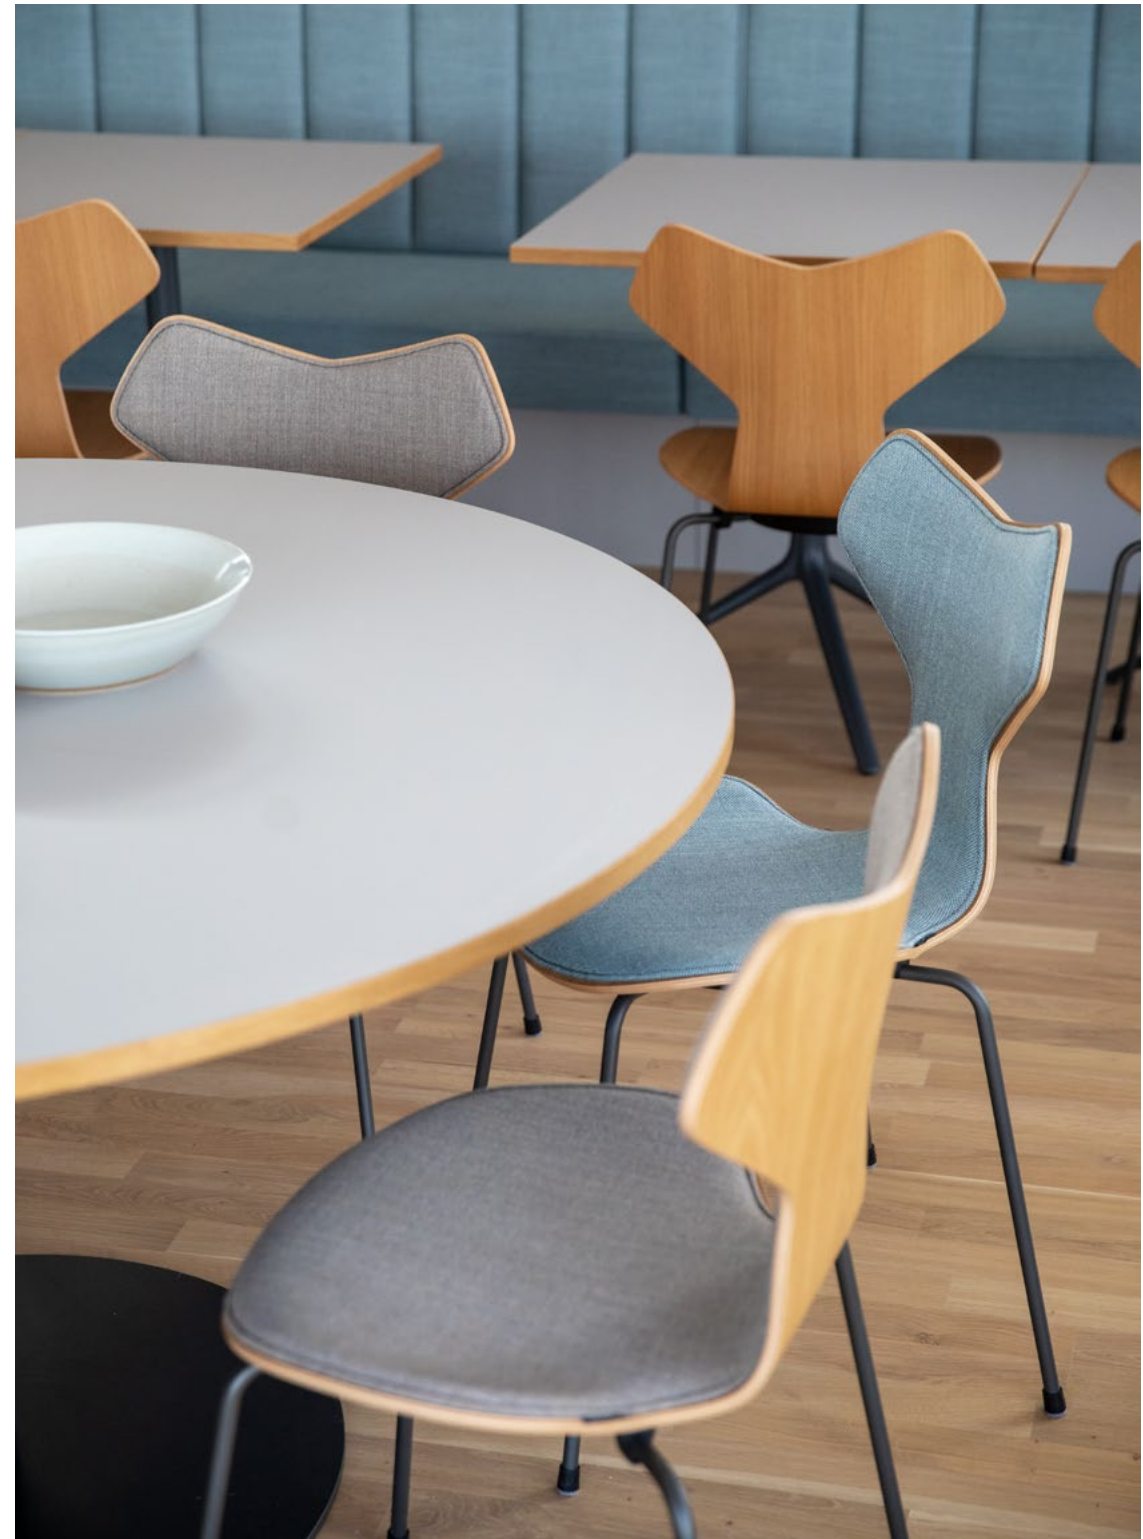

EGMONT

Office
Copenhagen, Denmark

PRODUCTS

Ro™ lounge chair
Ro™ sofa
Fri™ lounge chair
Grand Prix™ chair
Planner™ coffee table

SEE MORE

Egmont, an international leading media group, expanded their Copenhagen headquarters, transforming it into a unifying and inspiring workspace with meeting hubs, lounge areas, and plenty of space for events and launches.

Interior Design: Pernille Arlien-Søborg Henriksen
(Founder Co. Designstudio) & Studio Barbara
Bendix Becker