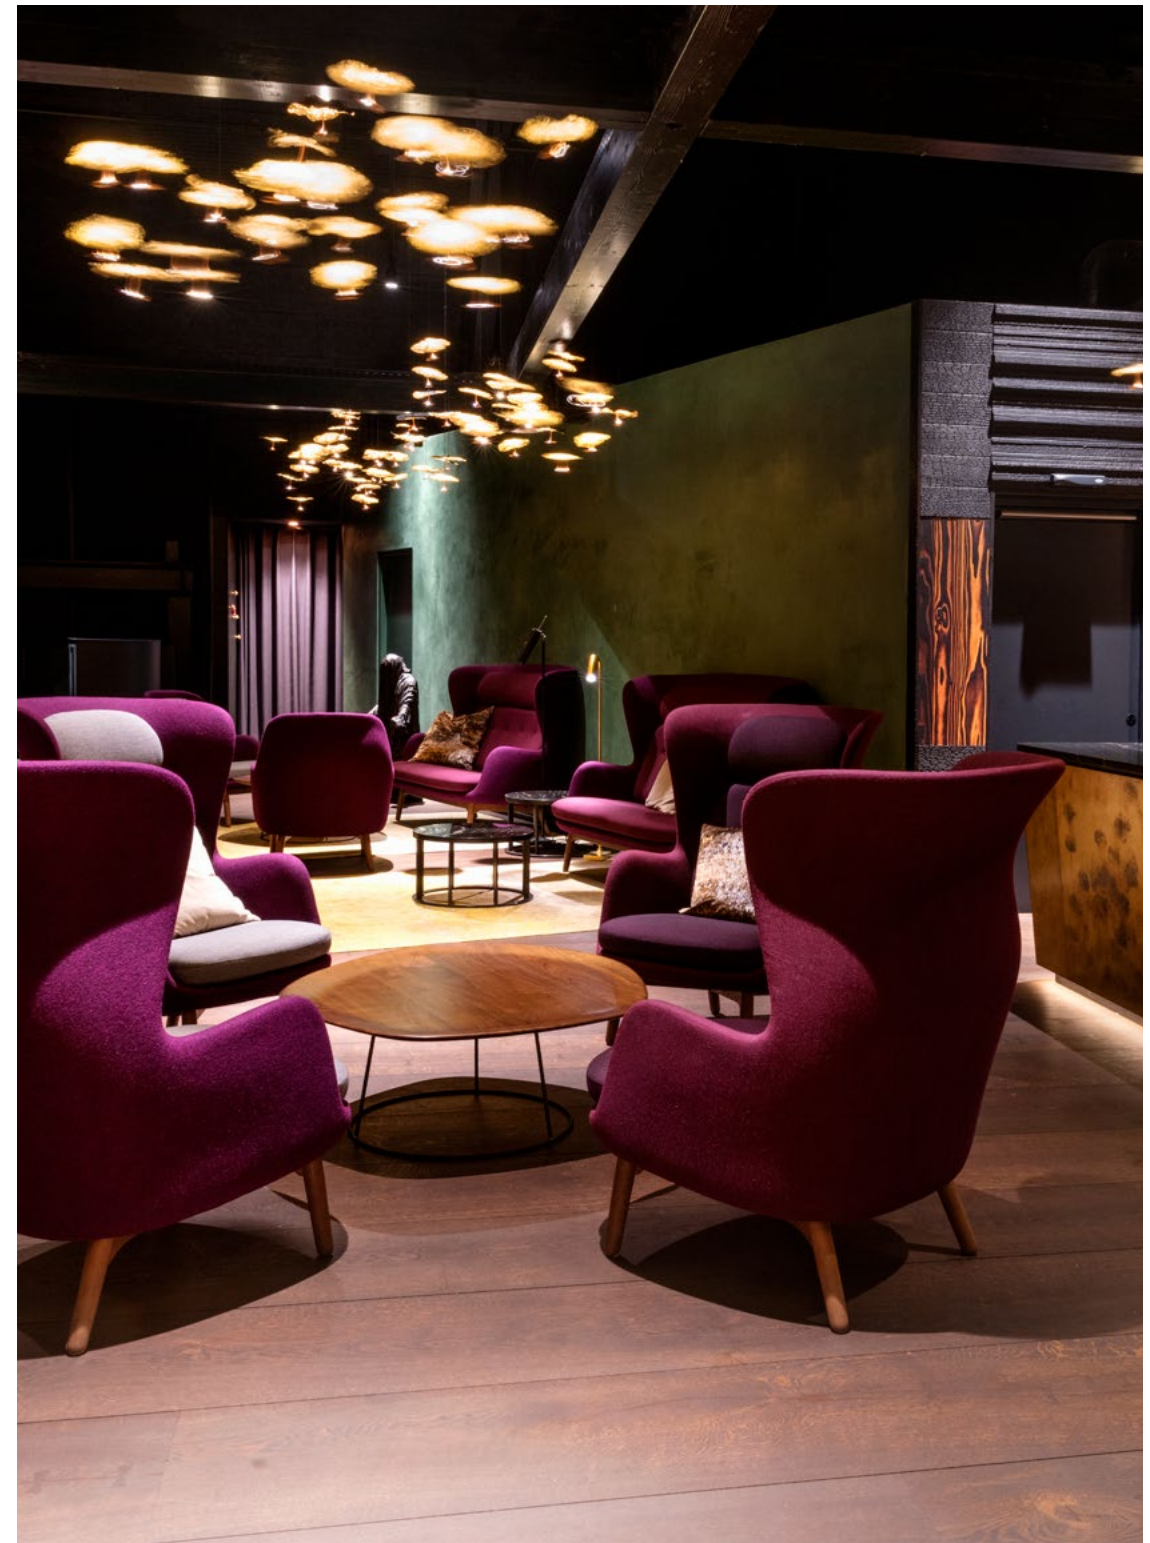

SEE MORE

NIMB HOTEL

Restaurant
Copenhagen, Denmark.

PRODUCTS
Series 7™ chair
China Chair™

SEE MORE

Nimb Hotel sits perched amidst the world-renowned Tivoli Gardens in the pulsating heart of Copenhagen. The boutique hotel and its five unique restaurants and bars offer a coupling of magic and intimacy, Nordic minimalism and Asian opulence.

ALCHEMIST

Restaurant
Copenhagen, Denmark

PRODUCTS
Ro™ lounge chair
Ro™ sofa
Fri™ lounge chair
N01™ chair

SEE MORE

Restaurant Alchemist covers 2,000 square meters and three levels of a renovated industrial building in Refshaleøen, just outside the Copenhagen's centre and aims to transform and transcend the nature of food and dining. The Balcony is the final act in the Alchemist experience, and after four hours of dining and drama, this is the place to wind down.