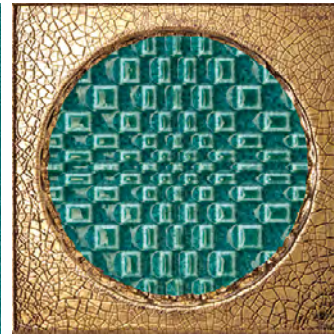

BTT-Fern Gold Decor
5BTT138D122
150x150x10mm
Gloss Crackle