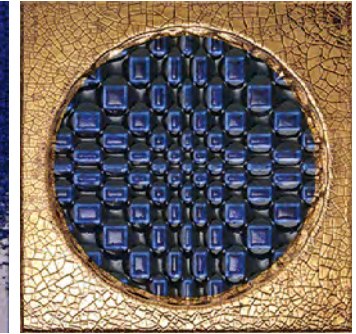

DECORS

BTT-Rouge Decor
5BTT135D114
150x150x10mm
Gloss Crackle

BTT-Rouge Gold Decor
5BTT135D119
150x150x10mm
Gloss Crackle

BTT-Navy Decor
5BTT136D115
150x150x10mm
Gloss Crackle

BTT-Navy Gold Decor
5BTT136D120
150x150x10mm
Gloss Crackle