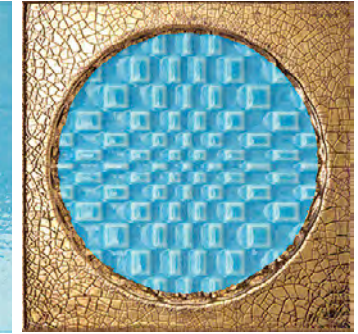

BTT-Sea Gold Decor
5BTT137D121
150x150x10mm
Gloss Crackle