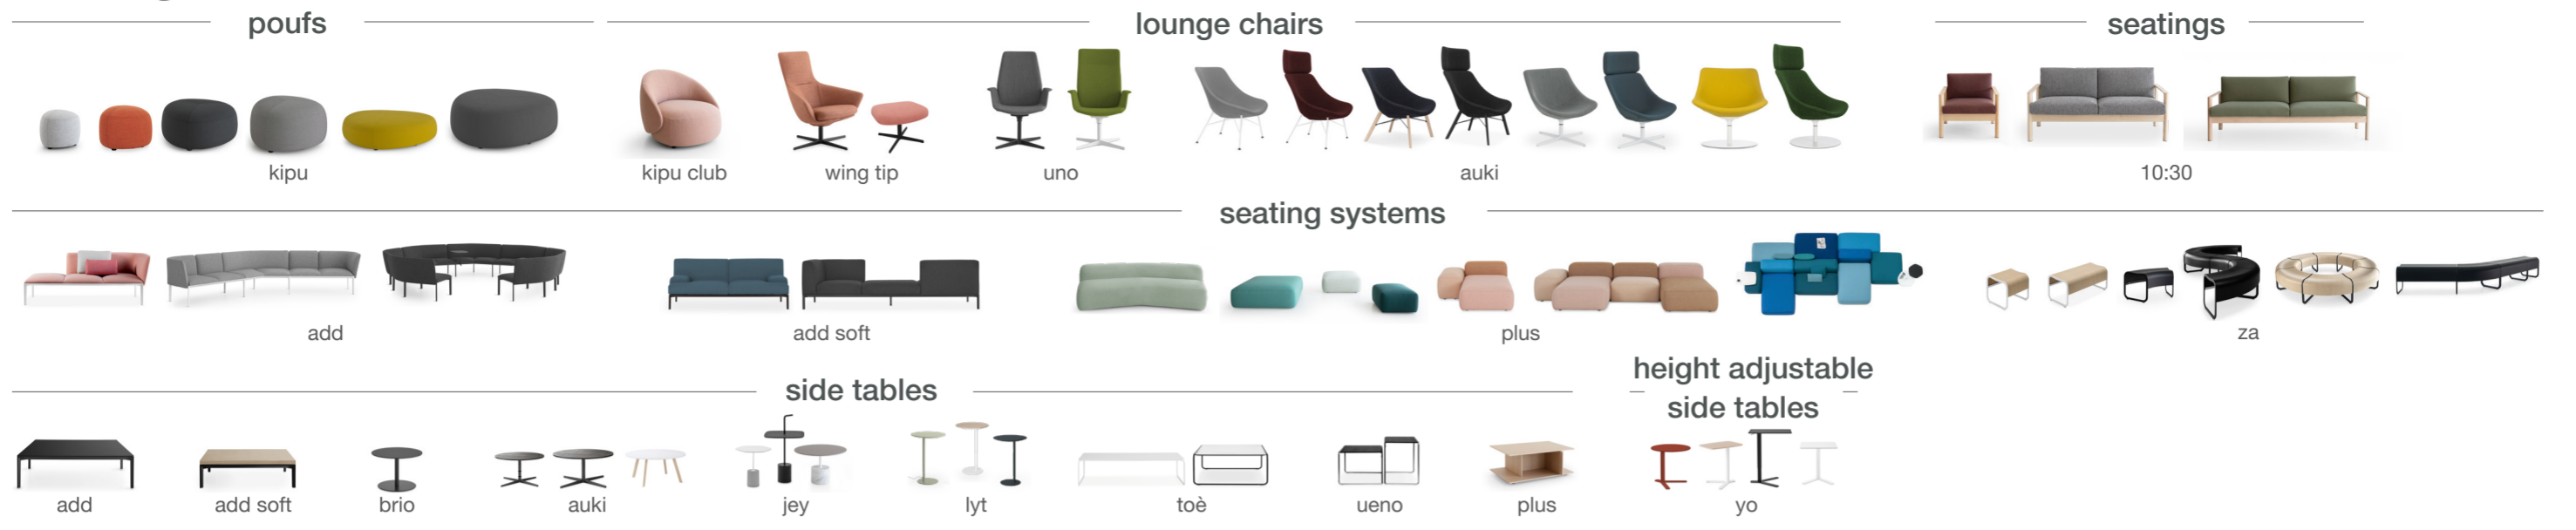

LEM 25TH ANNIVERSARY COLORS

PLUS sofa WING TIP armchair KIPU pouf YO side table JAZZ side table JAZZ bookshelf

TRAIL table HAWI chair

KIPU CLUB armchair KIPU pouf

lounge

cafe & break

conference & meeting

workstations & coworking