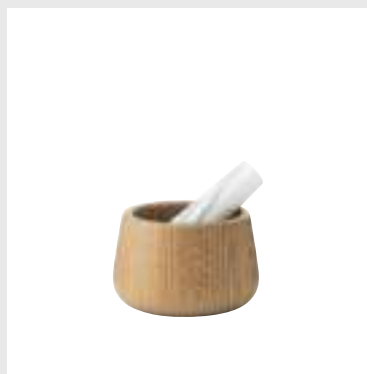

Model: Craft Mortar & Pestle
Design: Simon Legald, 2013
Measurements: H: 7,5 x Ø: 13 & H: 12,5 x Ø: 3,8 cm
Material: White oak and marble