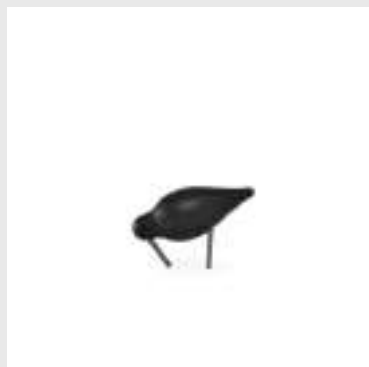

OBJECTS

Model: Shorebird Small
Design: Sigurjón Pálsson, 2014
Measurements: H: 7,5 x L: 11,5 x D: 4,5 cm
Material: Oak and steel / Walnut and brass-plated steel