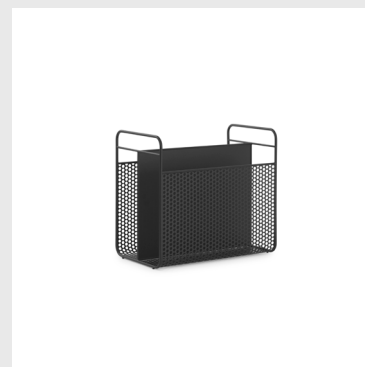

Model: Analog Magazine Rack
Design: Simon Legald, 2016
Measurements: H: 36,5 x L: 40 x D: 23,5 cm
Material: Powder coated steel