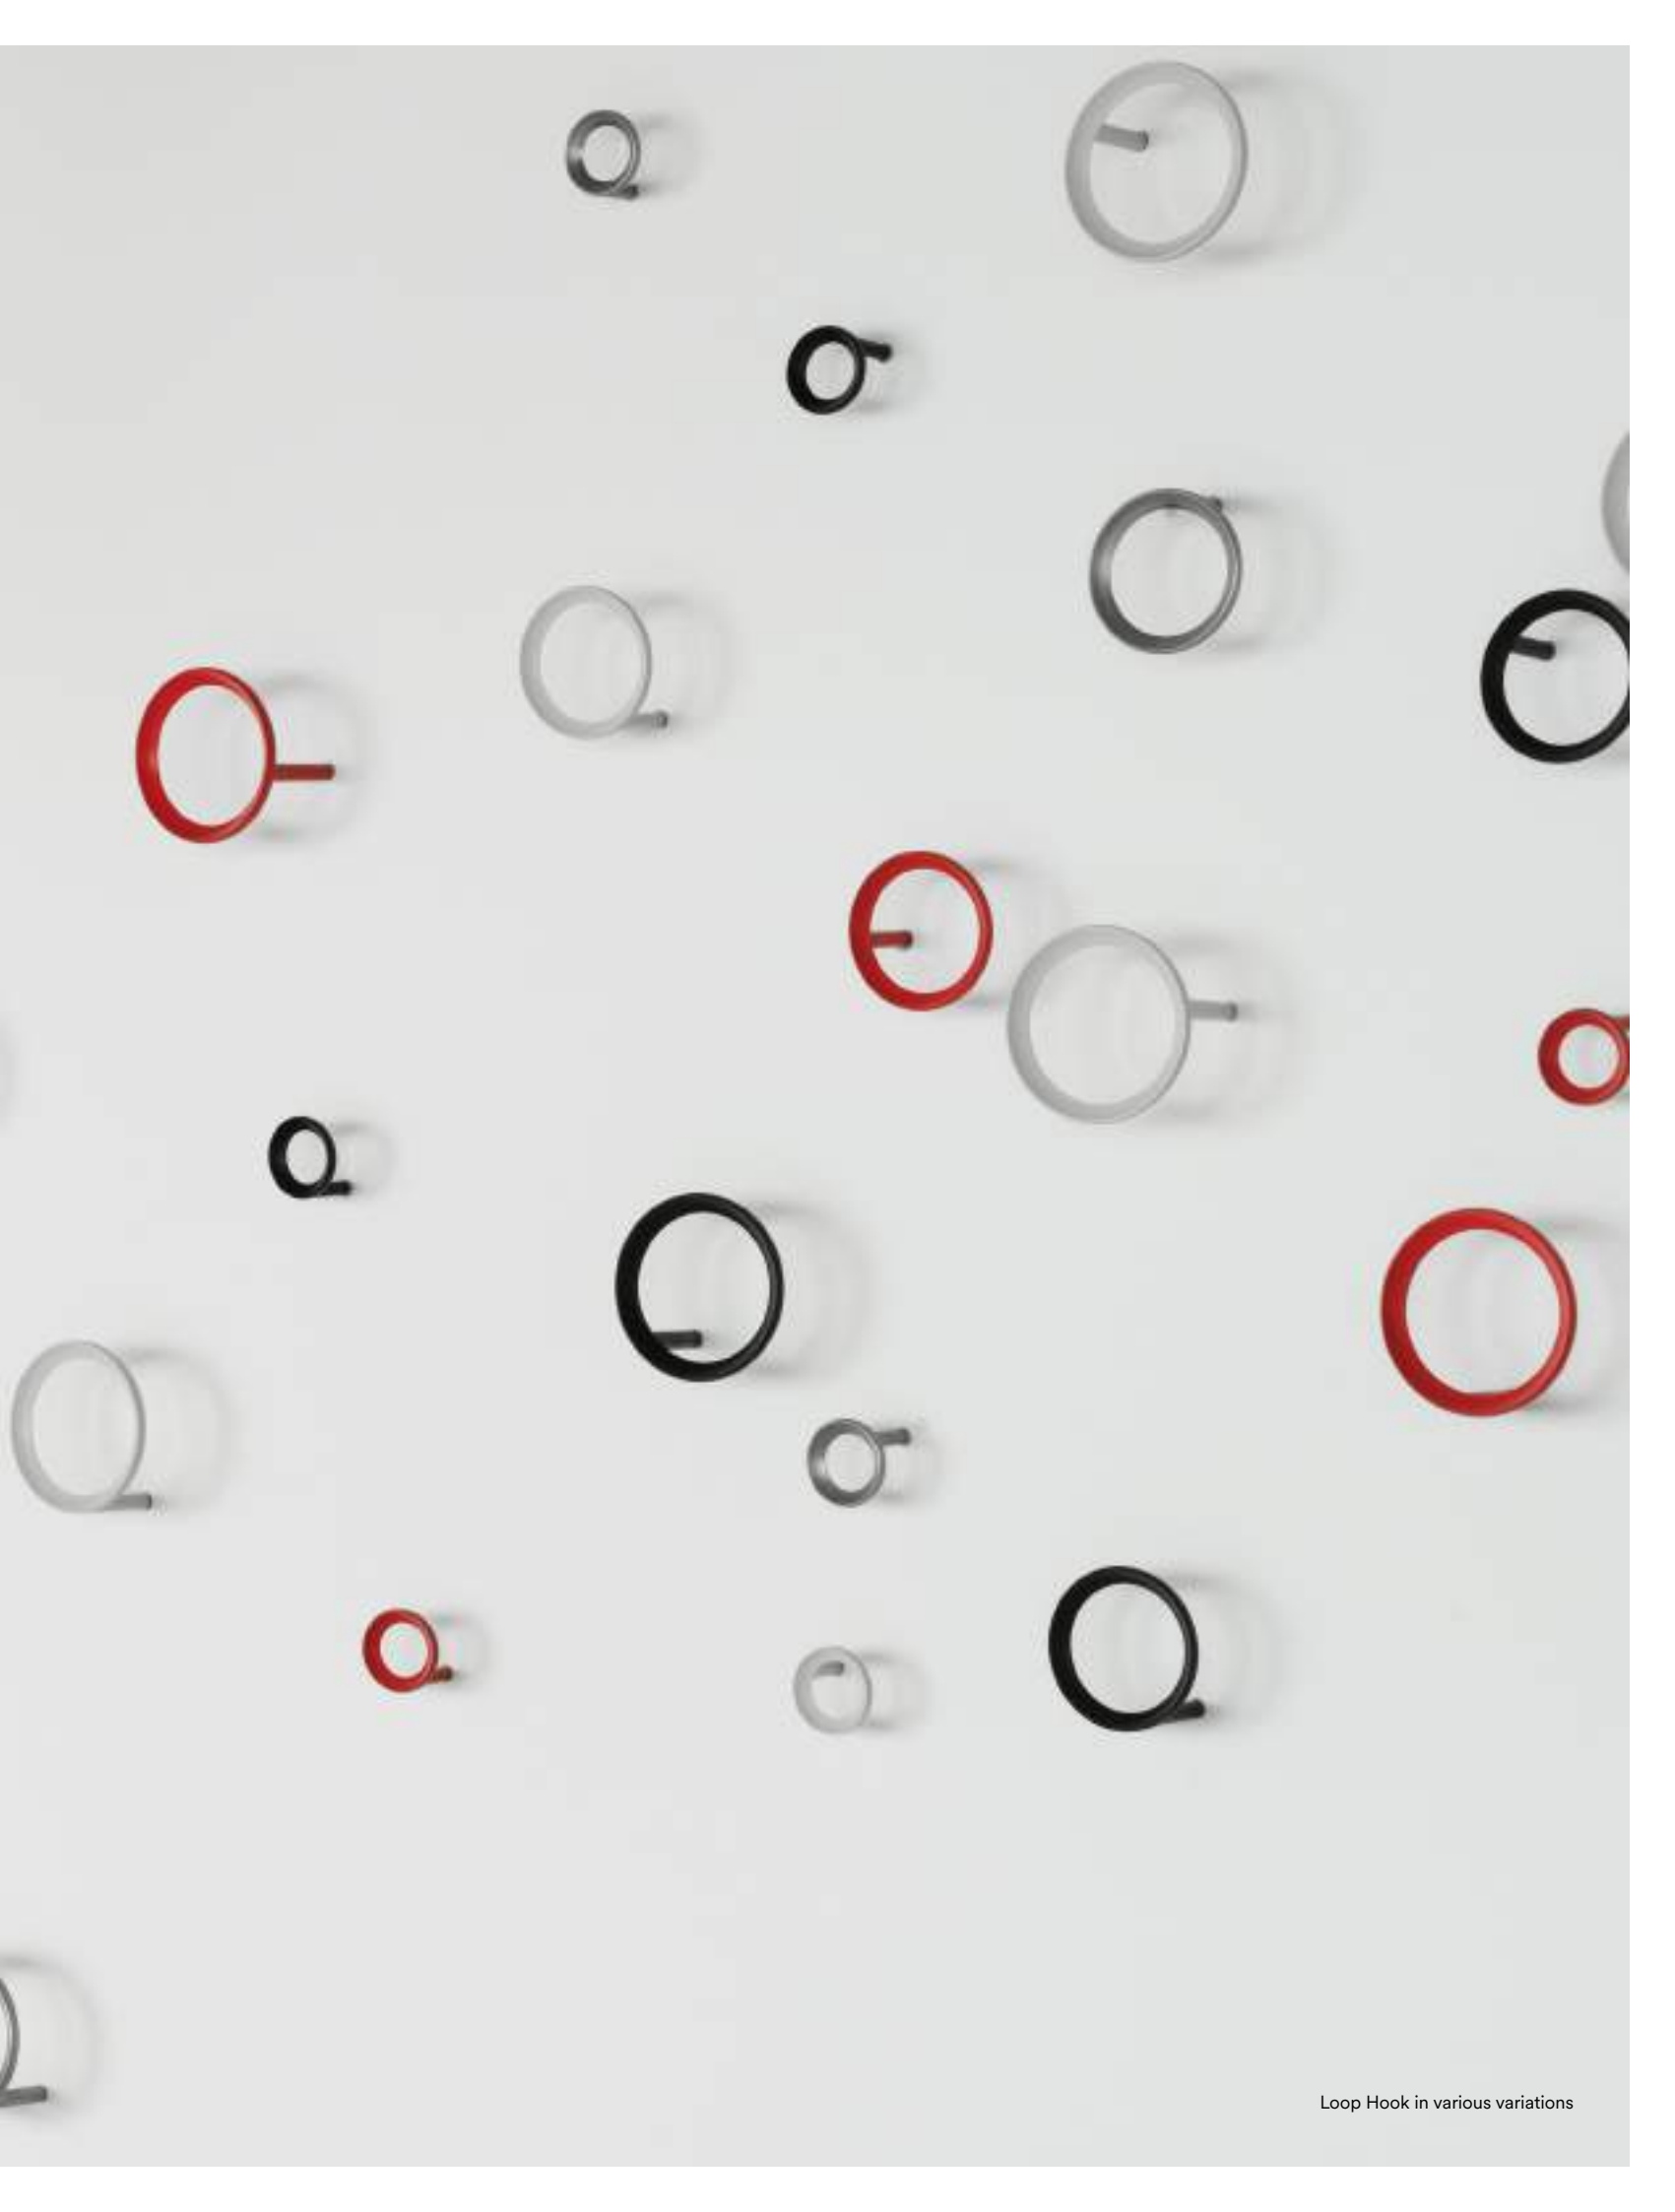

Shoehorn in Warm Grey, Blue, Black, Cream and Green

Shoehorn in Cream

Curve Hook in Blue

Curve Mini Hooks in Matt Brown

Sticks Hooks in Black

Sticks Hooks in Black and Nature

Loop Hook in various variations