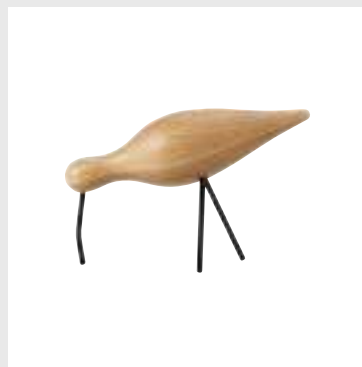

OBJECTS

Model: Shorebird Small
Design: Sigurjón Pálsson, 2014
Measurements: H: 7,5 x L: 11,5 x D: 4,5 cm
Material: Oak and steel / Walnut and brass-plated steel

Model: Shorebird Medium
Design: Sigurjón Pálsson, 2014
Measurements: H: 11 x L: 15 x D: 5,5 cm
Material: Oak and steel / Walnut and brass-plated steel