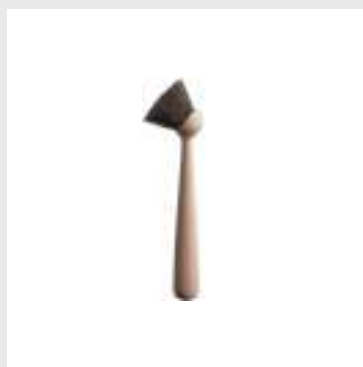

Model: Heima Block Candle Holder
Design: Francis Cayouette, 2009
Measurements: H: 4,3 x Ø: 13 cm
Material: Cast Iron

Model: Heima Candlestick
Design: Francis Cayouette, 2009
Measurements: H: 6,5 x Ø: 8 cm
Material: Cast Iron

CLEANING

Model: Yummy Tea Towels
Design: Normann Copenhagen, 2022
Measurements: W: 70 x L: 50 cm
Material: 45% OEKO-TEX linen and 55% OEKO-TEX cotton

Model: Ballo Toilet Brush
Design: Jozeph Forakis, 2010
Measurements: H: 50 x D: 22 x Ø: 22 cm
Material: Plastic

Model: Ballo Brush Head
Design: Jozeph Forakis, 2010
Measurements: H: 12,5 x Ø: 7,5 cm
Material: Plastic

Model: Washing-up Bowl & Brush
Design: Ole Jensen, 2002
Measurements: H: 14 x L: 28 x D: 28 cm
Material: Washing-up Bowl: Rubber, Brush: Beech with natural bristles