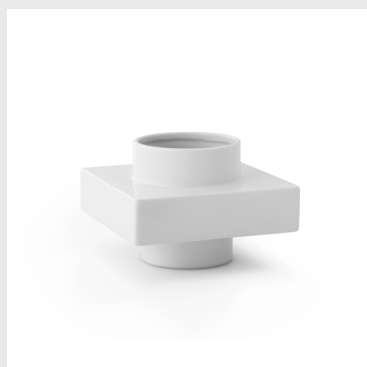

Model: Deko Object S2
Design: Studio Yolk, 2023
Measurements: H: 12 x W: 16 x L: 16 cm
Material: Ceramic