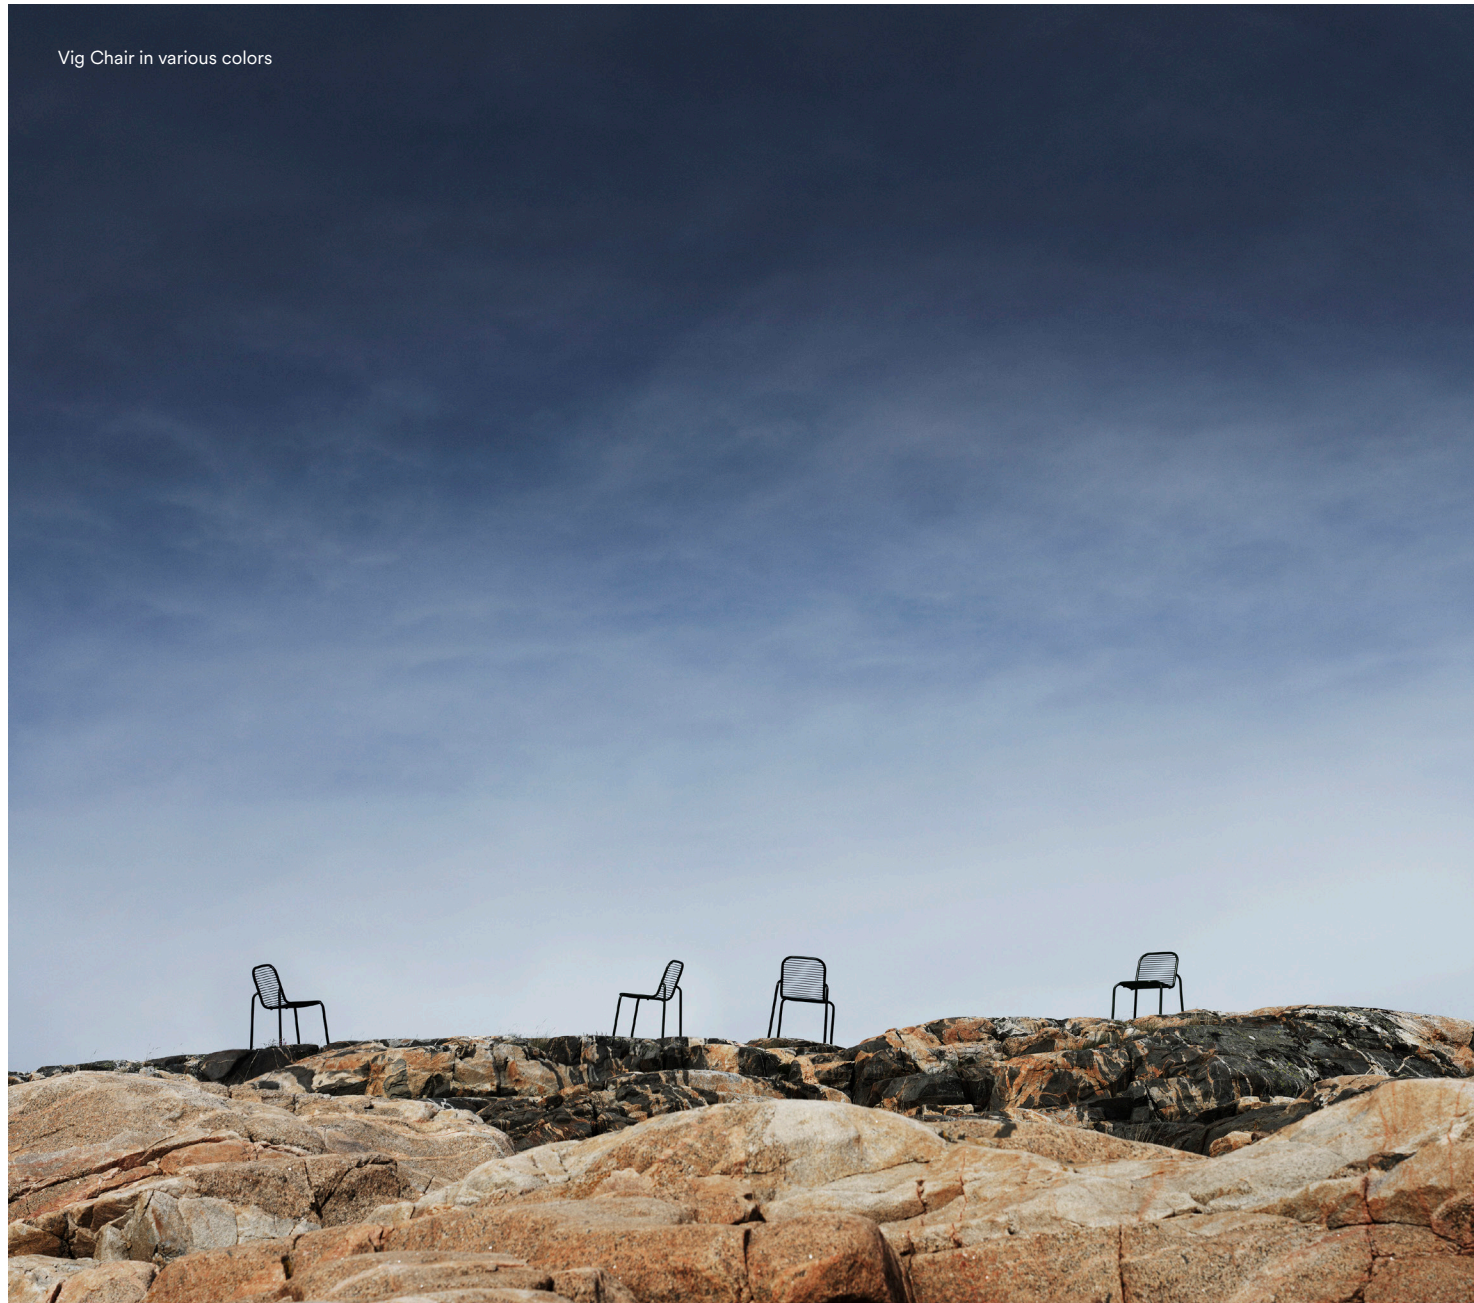

**Vig Bench Cushion**  
H: 1.5 x W: 38 x L: 143 cm

Vig Chair in various colors

“The Vig collection was designed with the vision of creating outdoor furniture that is not only visually appealing but also functional and long-lasting. By utilizing Robinia wood and double powder coated steel, we have ensured that each piece in the Vig collection offers exceptional durability and resistance to outdoor elements. In addition, we have considered the collection’s convenience, focusing on making the majority of the pieces stackable.”