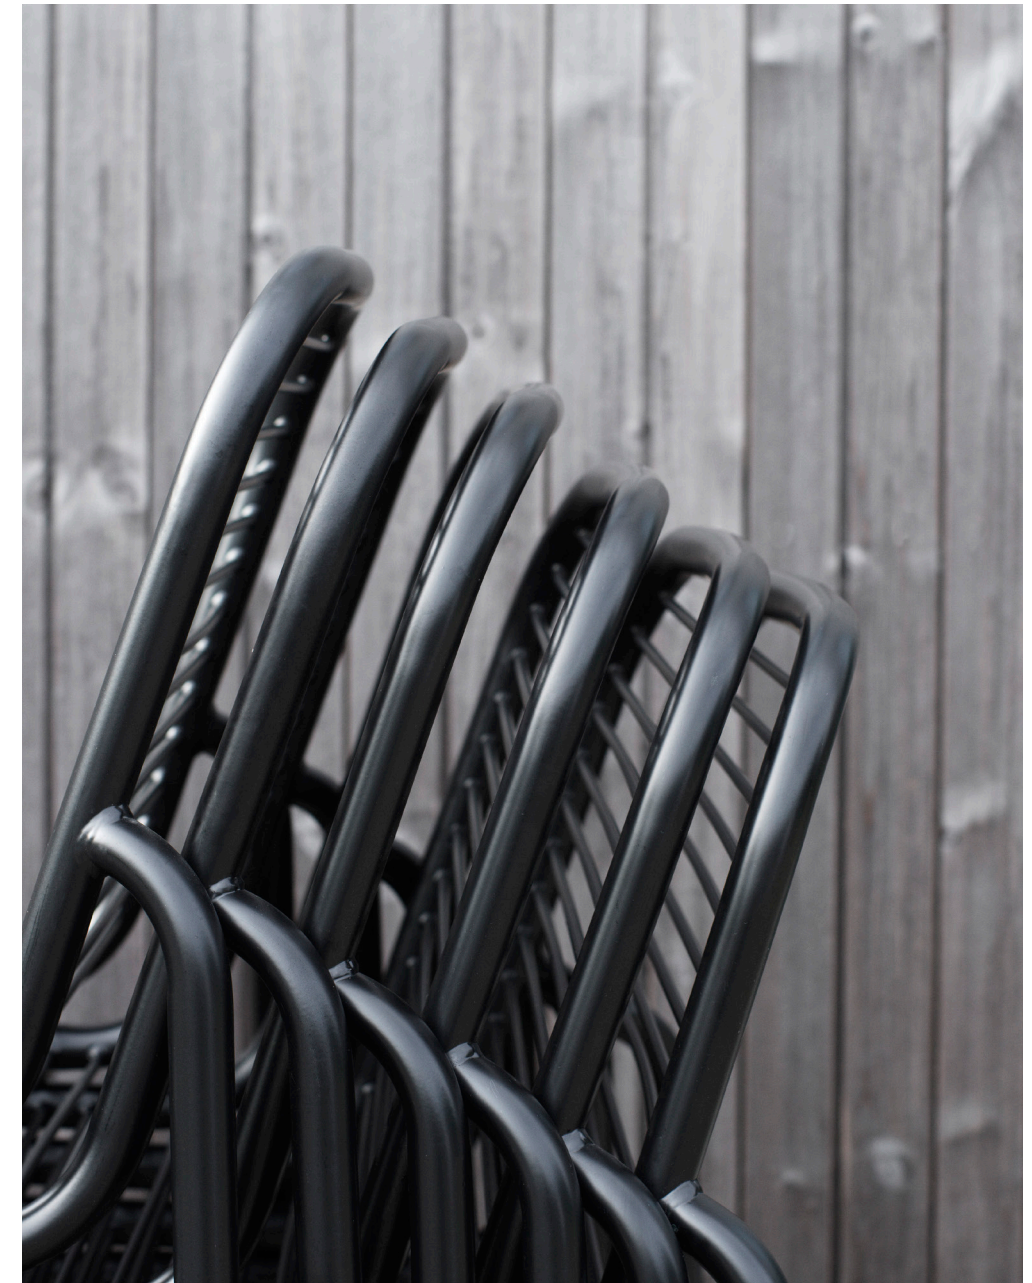

Vig Chair in Black