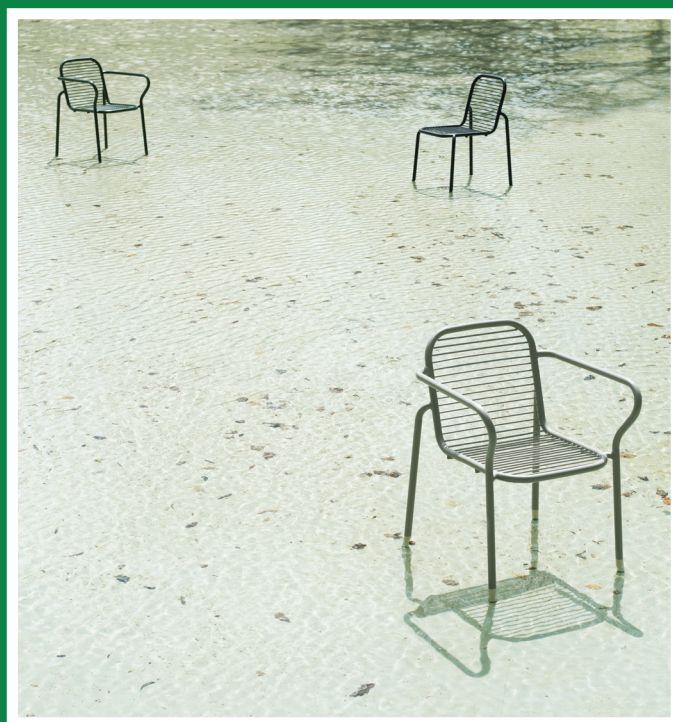

# VIG COLLECTION

**normann**  
COPENHAGEN

**CONNECTING**  
PEOPLE  
AND SPACES

COLLECTION OVERVIEW

Vig Chair  
Steel

Vig Chair Robinia  
Steel & Wood

Vig Armchair  
Steel

Vig Armchair  
Steel & Wood

Vig Lounge Chair  
Steel

Vig Lounge Chair Robinia  
Steel & Wood

Vig Stool  
Steel

Vig Barstool 65 cm  
Steel

Vig Barstool 75 cm  
Steel

Vig Barstool 65 cm Robinia  
Steel & Wood

Vig Barstool 75 cm Robinia  
Steel & Wood