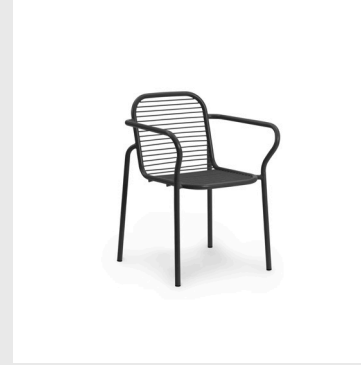

**Vig Bench Cushion**  
H: 1.5 x W: 38 x L: 143 cm

Vig Chair in various colors

“The Vig collection was designed with the vision of creating outdoor furniture that is not only visually appealing but also functional and long-lasting. By utilizing Robinia wood and double powder coated steel, we have ensured that each piece in the Vig collection offers exceptional durability and resistance to outdoor elements. In addition, we have considered the collection’s convenience, focusing on making the majority of the pieces stackable.”

Vig Chair and Armchair in various colors

From Chair and Barstool in various combinations

# VIG COLLECTION

**Model:** Vig Chair  
**Design:** Simon Legald, 2023  
**Dimensions:** H: 83 x W: 57 x D: 55 x SH: 46 cm  
**Specifications:** Stackable  
**Material:** Double powder coated steel

**Model:** Vig Chair Robinia  
**Design:** Simon Legald, 2023  
**Dimensions:** H: 83 x W: 57 x D: 55 x SH: 46 cm  
**Specifications:** Stackable  
**Material:** Double powder coated steel and oiled Robinia (Black Locust) wood