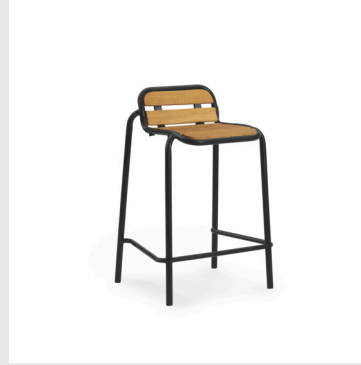

Model: Vig Barstool
Design: Simon Legald, 2023
Dimensions: H: 78,5 x W: 51 x D: 45 x SH: 65 cm
Specifications: Stackable
Material: Double powder coated steel and oiled Robinia (Black Locust) wood