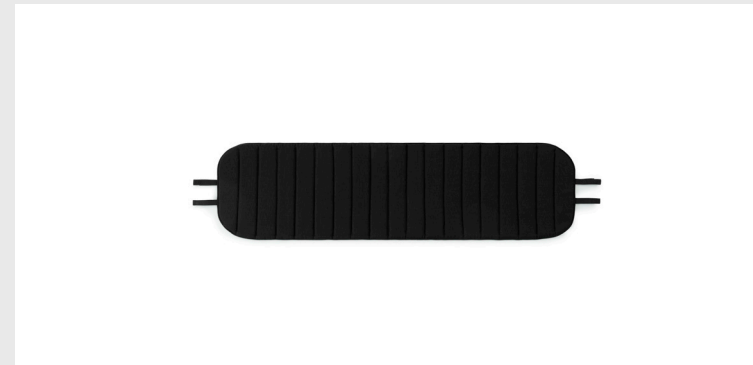

Model: Vig Bench Cushion
Design: Simon Legald, 2024
Dimensions: H: 1,5 x W: 38 x L: 143 cm
Material: Memory Foam and 100% polyester, Oeko-Tex standard 100