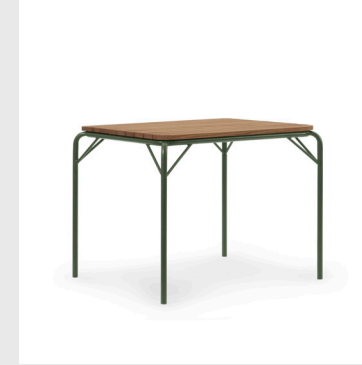

Model: Vig Table 90x80 cm Robinia
Design: Simon Legald, 2023
Dimensions: H: 76 x W: 90 x L: 80 cm
Material: Double powder coated steel and oiled Robinia (Black Locust) wood