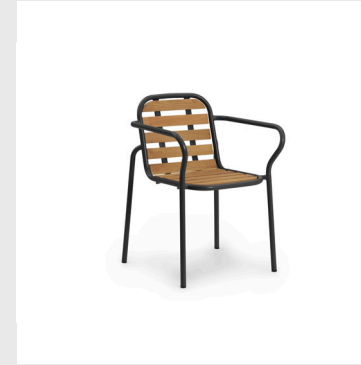

Model: Vig Armchair Robinia
Design: Simon Legald, 2023
Dimensions: H: 83 x W: 61 x D: 57 x SH: 46 cm
Specifications: Stackable
Material: Double powder coated steel and oiled Robinia (Black Locust) wood