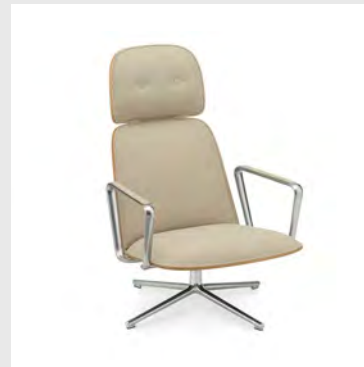

Model: Pad Lounge Chair High Swivel
Design: Simon Legald, 2021
Dimensions: H: 116,4 x W: 82,6 x D: 82,6 x SH: 43,5 cm
Specifications: Swivel, four legs and optional tilt
Shell: Lacquered oak veneer / Painted and lacquered ash veneer

Seat and back: PU foam with steel reinforcement and front upholstery
Legs: Powder coated steel / Polished aluminum

Upholstery: Comes with front upholstery in a wide range of textiles and leathers