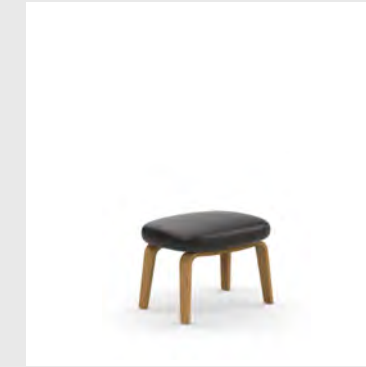

Model: Era Footstool
Design: Simon Legald, 2014
Dimensions: H: 39 x W: 53 x D: 42 x SH: 39 cm
Seat: Rigid PU foam with steel reinforcement and full upholstery
Legs: Oak veneer / Walnut veneer / Painted and lacquered oak veneer

Upholstery: Comes with full upholstery in a wide range of textiles and leathers