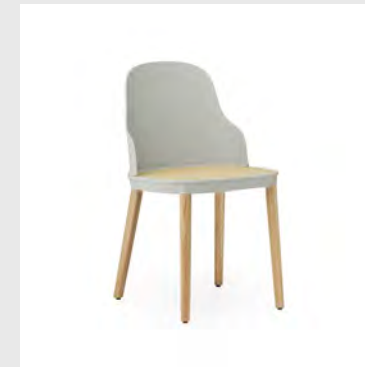

Model: Allez Chair
Design: Simon Legald, 2021
Dimensions: H: 79 x W: 45 x D: 50 x SH: 45,5 cm
Shell: Polypropylene
Legs: Lacquered oak
Seat: Polyamide / Molded polypropylene wicker / Upholstery in select colors of Camira Main Line Flax, Sørensens Ultra Leather or Sunbrella Canvas (outdoor fabric)

DINING CHAIRS & BARSTOOLS