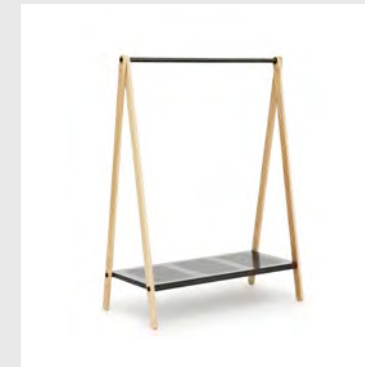

Model: Toj Clothing Rack Large
Design: Simon Legald, 2012
Dimensions: H: 160 x W: 120 x D: 59,5 cm
Frame: Lacquered ash

Shelf and rack: Powder coated steel