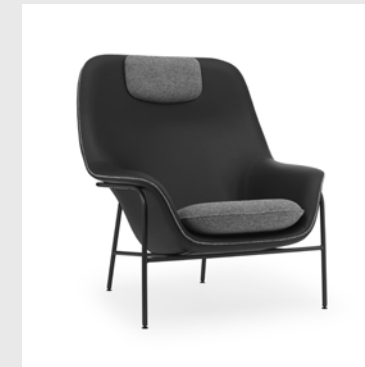

Model: Drape Lounge Chair High
Design: Simon Legald, 2022
Dimensions: H: 103 x W: 93 x D: 84 x SH: 43 cm
Specifications: Headrest
Shell: Rigid PU foam with steel reinforcement and full upholstery
Cushion: Soft PU foam with upholstery
Legs: Powder coated steel

Upholstery: Comes with full upholstery in a wide range of textiles and leathers. Optional contrasting piping and cushion upholstery available in all textiles and select leathers
FSC™ Certification: Drape Lounge High is FSC™ certified (FSC-C163461)