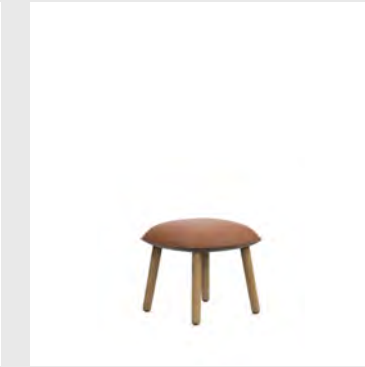

Model: Ace Footstool
Design: Hans Hornemann, 2016
Dimensions: H: 39 x W: 45 x D: 45 cm
Shell: Veneer, PU foam with steel reinforcement and full upholstery
Legs: Brass plated steel / Black plated steel

Upholstery: Comes with full upholstery in a wide range of textiles and leathers

Model: Ace Footstool
Design: Hans Hornemann, 2016
Dimensions: H: 39 x W: 45 x D: 45 cm
Shell: Veneer, PU foam with steel reinforcement and full upholstery
Legs: Lacquered oak / Painted and lacquered oak

Upholstery: Comes with full upholstery in a wide range of textiles and leathers