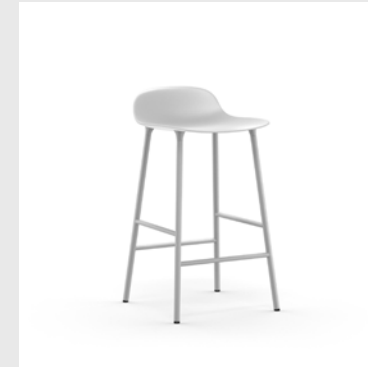

DINING CHAIRS & BARSTOOLS

Model: Form Barstool
Design: Simon Legald, 2014
Dimensions: H: 77 x W: 42,5 x D: 42,5 x SH: 65 cm
Shell: Polypropylene

Legs: Powder coated steel / Chrome / Brass plated steel

Upholstery: Available with full upholstery in a wide range of textiles and leathers