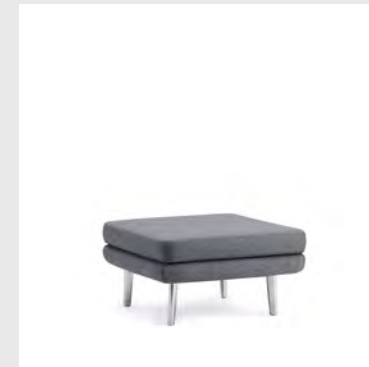

Model: Sum Modular Sofa Pouf Small
Design: Simon Legald, 2018
Dimensions: H: 41 x W: 73 x D: 73 x SH: 41 cm
Frame: Soft PU foam with steel reinforcement and full upholstery
Cushion: Soft PU foam with upholstery
Legs: Aluminum / Powder coated aluminum

Upholstery: Comes with upholstery in a wide range of textiles and leathers