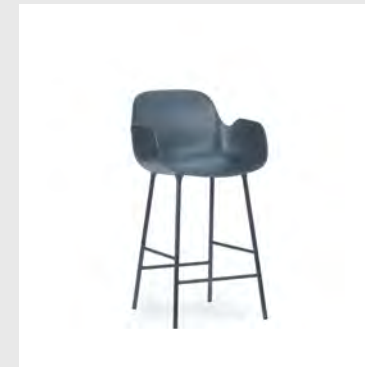

Model: Form Bar Armchair
Design: Simon Legald, 2014
Dimensions: H: 100 x W: 56 x D: 54,5 x SH: 65 cm
Shell: Polypropylene

Legs: Powder coated steel

Upholstery: Available with full upholstery in a wide range of textiles and leathers