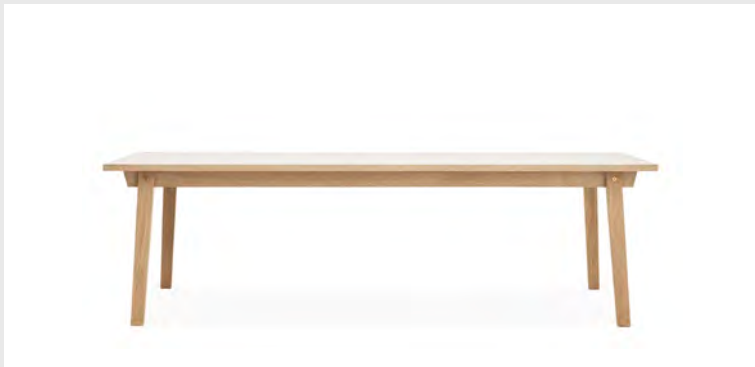

Model: Slice Table
Design: Hans Hornemann, 2014
Dimensions: H: 74 x L: 250 x D: 90 cm
Tabletop: Lacquered oak veneer / Linoleum with oak veneer edges

Legs: Lacquered oak

FSC™ Certifications: Slice Table is FSC™ certified (FSC-C163461)