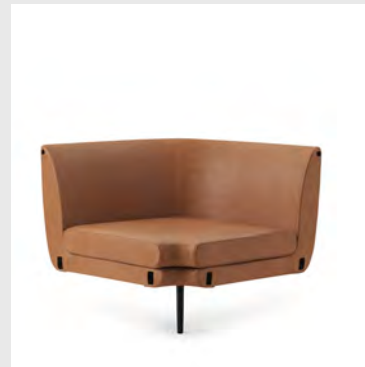

Model: Sum Modular Sofa Corner
Design: Simon Legald, 2018
Dimensions: H: 76 x W: 86 x D: 86 x SH: 41 cm
Frame: Soft PU foam with steel reinforcement and full upholstery
Cushion: Soft PU foam with upholstery
Legs: Aluminum / Powder coated aluminum

Upholstery: Comes with upholstery in a wide range of textiles and leathers