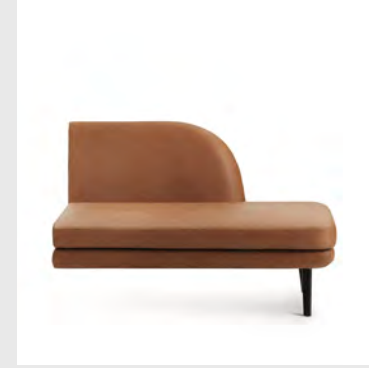

Model: Sum Modular Sofa Right Open
Design: Simon Legald, 2018
Dimensions: H: 76 x W: 115 x D: 76 x SH: 41 cm
Frame: Soft PU foam with steel reinforcement and full upholstery
Cushion: Soft PU foam with upholstery
Legs: Aluminum / Powder coated aluminum

Upholstery: Comes with upholstery in a wide range of textiles and leathers