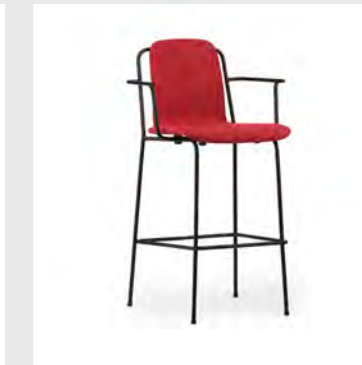

Model: Studio Bar Armchair
Design: Simon Legald, 2020
Dimensions: H: 113 x W: 60 x D: 57 x SH: 75 cm
Shell: Lacquered oak veneer / Painted and lacquered ash veneer

Legs: Powder coated steel

Upholstery: Available with full or front upholstery in a wide range of textiles and leathers