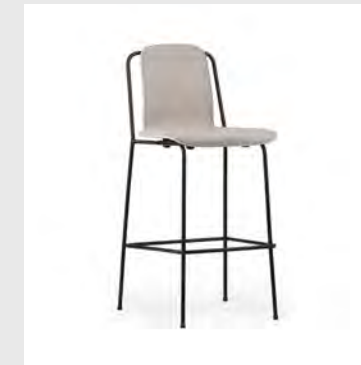

Model: Studio Bar Chair
Design: Simon Legald, 2020
Dimensions: H: 113 x W: 52 x D: 57 x SH: 75 cm
Shell: Lacquered oak veneer / Painted and lacquered ash veneer

Legs: Powder coated steel

Upholstery: Available with full or front upholstery in a wide range of textiles and leathers