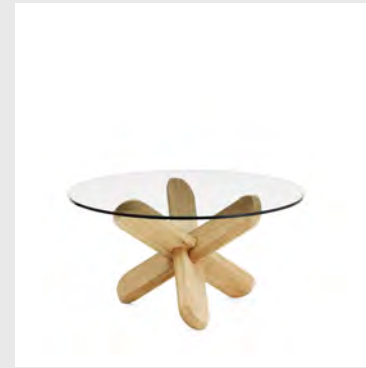

Model: Ding Table
Design: Rudolph Schelling Webermann, 2013
Dimensions: H: 40 x Ø: 70 cm
Tabletop: Glass / Smoke glass