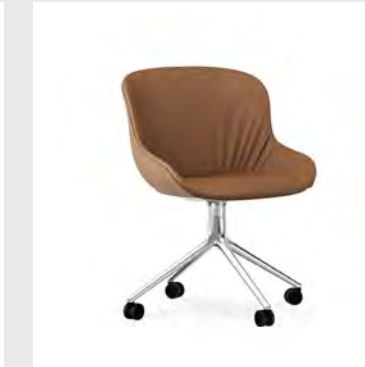

Model: Hyg Chair Swivel
Design: Simon Legald, 2021
Dimensions: H: 84 x W: 54 x D: 55,5 x SH: 46 cm
Specifications: Swivel, four wheels
Shell: Polypropylene

Legs: Aluminum / Powder coated aluminum

Upholstery: Available with full or front upholstery in a wide range of textiles and leathers

Model: Hyg Comfort Chair Swivel
Design: Simon Legald, 2022
Dimensions: H: 84 x W: 54 x D: 55,5 x SH: 46 cm
Specifications: Swivel, four wheels
Shell: Polypropylene with molded soft PU foam and full upholstery
Legs: Aluminum / Powder coated aluminum

Upholstery: Comes with full upholstery in a wide range of textiles and leathers