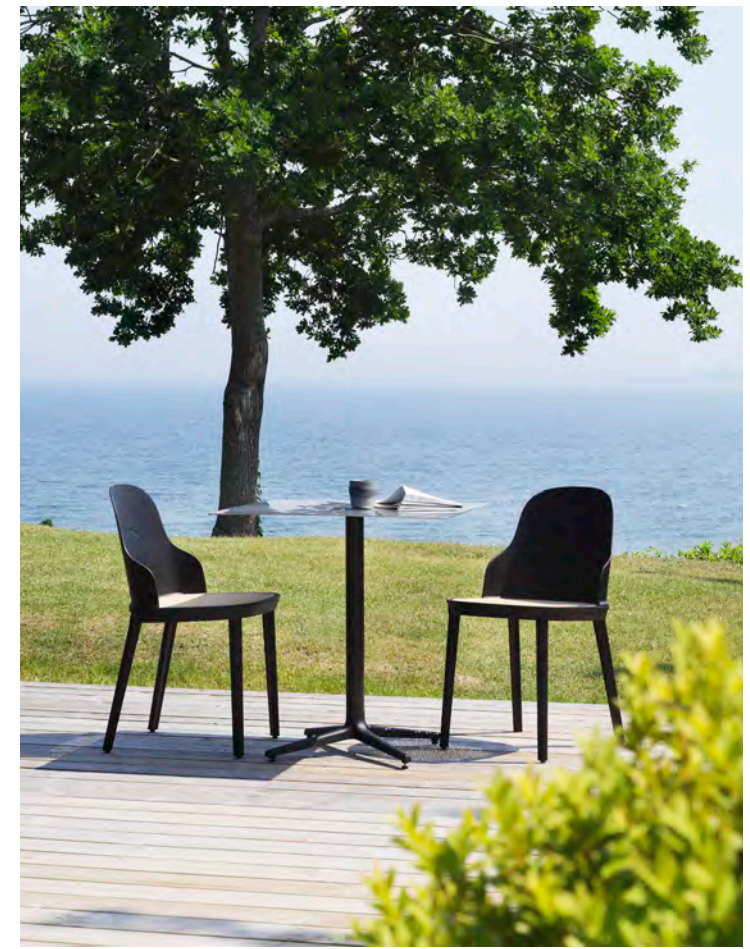

Allez Chair in Black with molded wicker seat
Allez Table with four legs and stainless steel tabletop

ALLEZ

From small balconies to grand patios and cozy garden nooks, the Allez Chair and Table duo are the perfect companions for outdoor environments.

Inspired by French bistro culture, Allez gives a contemporary look and feel to the traditional café chair's soft idiom and constructive strength in terms of design, functionality and sustainability. The result is a flexible design that still nods to a bygone era but has now been adapted to suit even more environments and user scenarios.