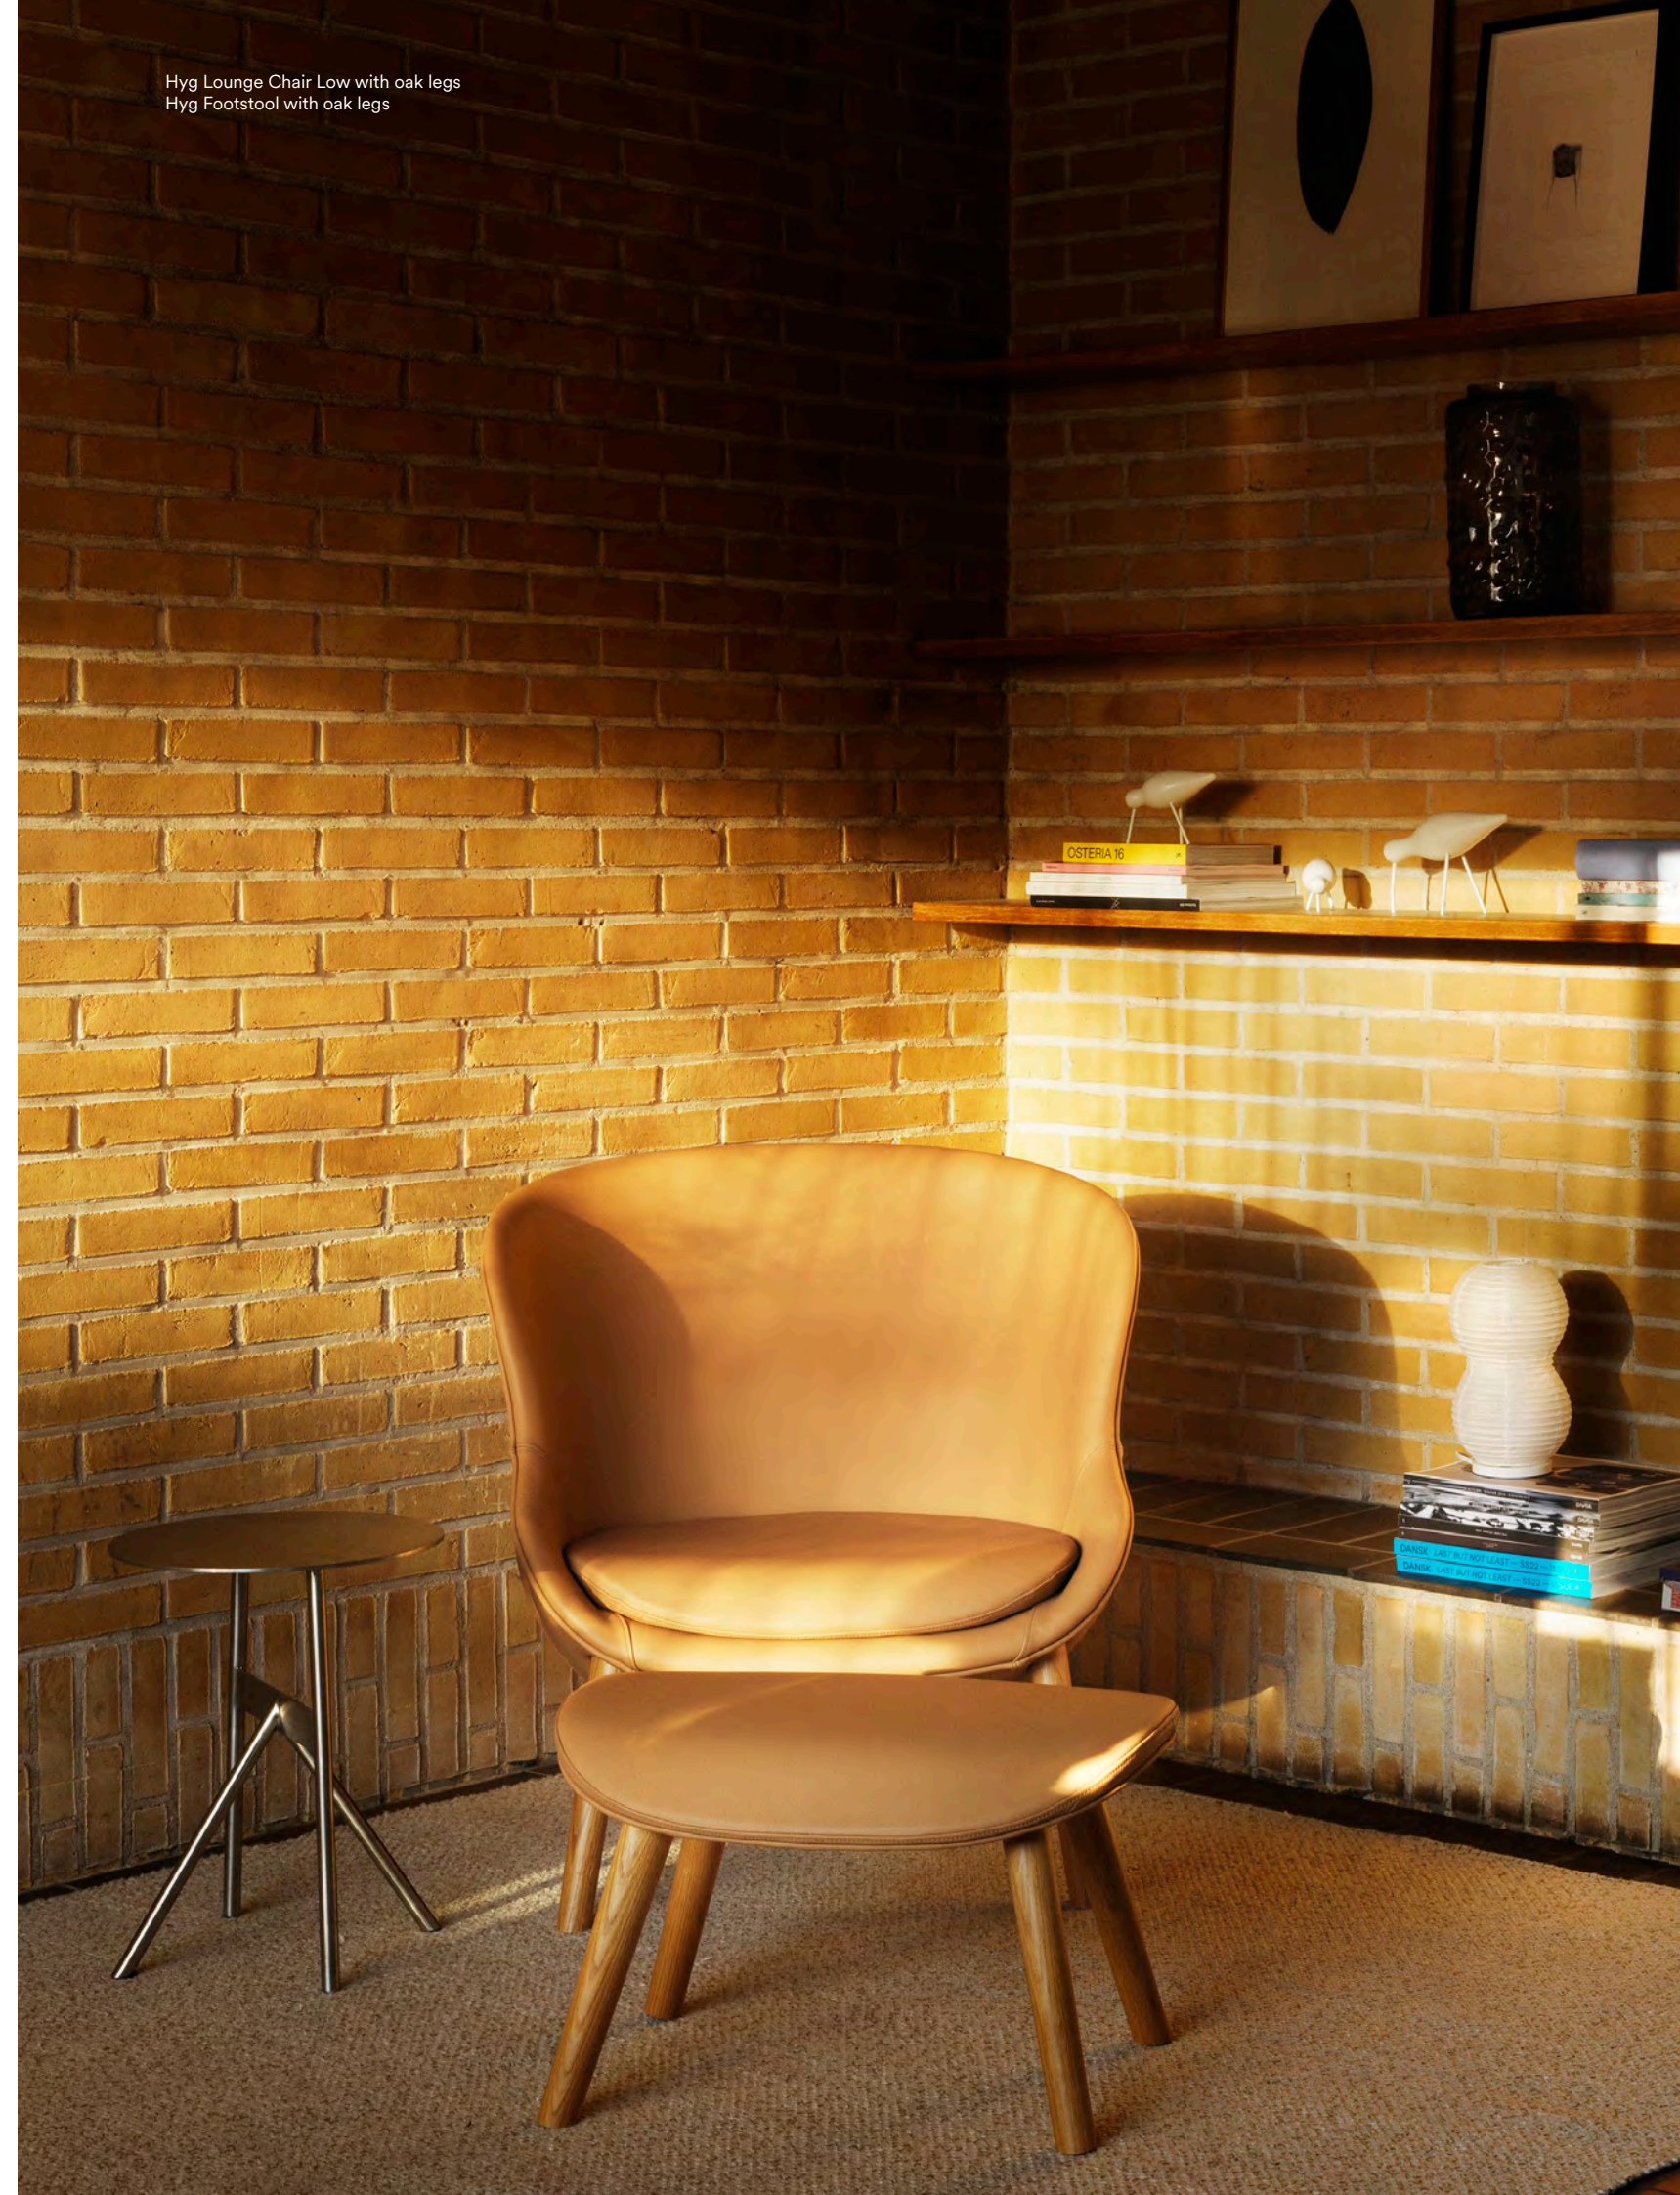

Hyg Lounge Chair Low with oak legs
Hyg Footstool with oak legs

HYG

Taking its name from the Danish concept of “hygge”, which means security, warmth and coziness, the Hyg Lounge series embraces precisely that. The welcoming design offers immediate comfort, and is characterized by organic shapes and a timeless, sophisticated expression.