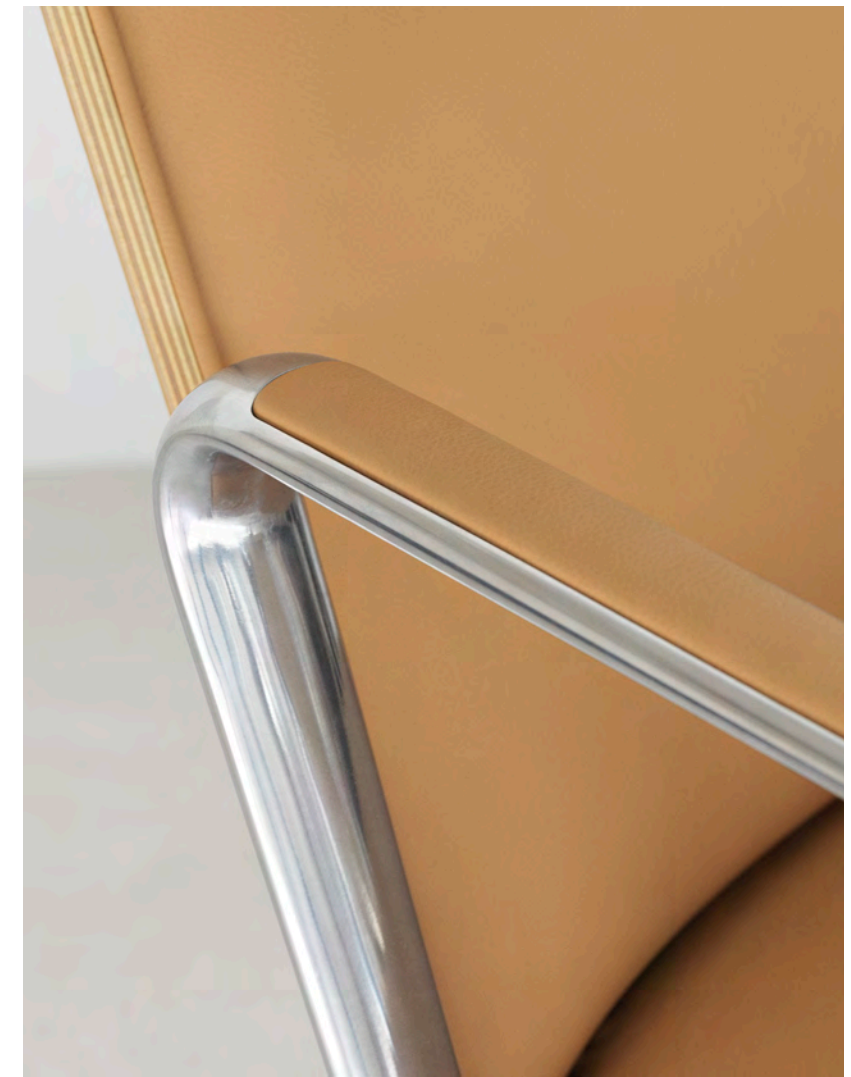

Era Lounge Chair High with Black aluminum swivel legs
Era Footstool with Black aluminum legs

Era Lounge Chair Low with chrome legs

Era Sofa with Black steel legs

Pad Lounge Armchair High with aluminum swivel legs

Pad Lounge Chair High with aluminum swivel legs

PAD

The Pad Lounge Chair series attains its special character from the combinations of materials, tactility and shape. Molded shells in oak veneer stand in contrast to a soft padded front while a metal frame adds strength and airiness. In full, a balanced design which captures the comfortable and the streamlined, the classic and the foresighted.