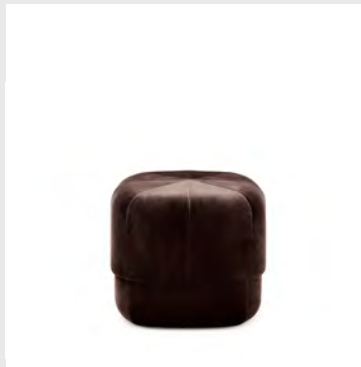

Model: Scene Pouf Small
Design: Simon Legald, 2023
Dimensions: H: 42 x W: 65 x D: 65 cm
Material: PU foam and wadding
Upholstery: Comes with upholstery in a wide range of textiles and leathers

Model: Scene Pouf Large
Design: Simon Legald, 2023
Dimensions: H: 42 x W: 110 x D: 65 cm
Material: PU foam and wadding
Upholstery: Comes with upholstery in a wide range of textiles and leathers