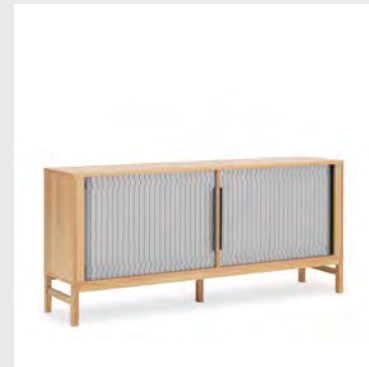

Model: Jalousi Sideboard
Design: Simon Legald, 2016
Dimensions: H: 75 x W: 161 x D: 40 cm
Frame and legs: MDF and lacquered oak veneer

Front: ABS