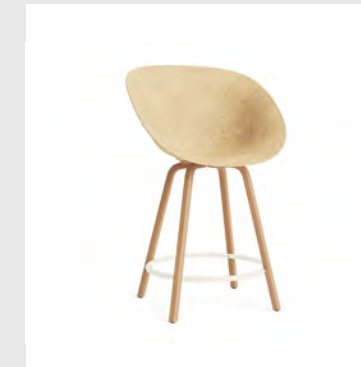

Model: Mat Bar Armchair 65 cm Beech
Design: Foersom & Hiort-Lorenzen, 2025
Dimensions: H: 100 x W: 64 x D: 55 x SH: 65 cm
Shell: Hemp fibers, Eelgrass (Seaweed)

Legs: FSC™ certified (FSC-C163461) beech plywood and beech plywood from other controlled sources.

Upholstery: Comes with front and full upholstery in a wide range of textiles and leathers from Camira, Kvadrat, Sørensen Leather and JAB.