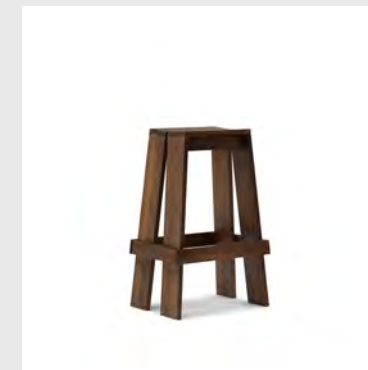

Model: Let Barstool 75 cm
Design: Aspekt Office, 2024
Dimensions: H: 75 x W: 34,5 x D: 36 cm
Material: Lacquered oak / Stained ash