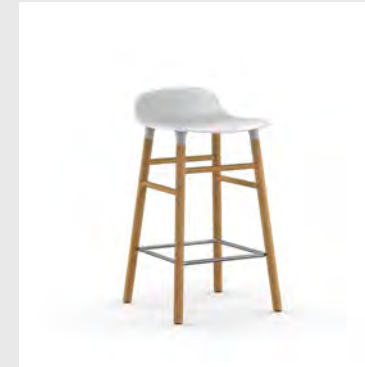

Model: Form Barstool
Design: Simon Legald, 2016
Dimensions: H: 77 x W: 43 x D: 42,5 x SH: 65 cm
Shell: Polypropylene

Legs: Lacquered oak / Lacquered walnut / Painted and lacquered oak

Upholstery: Available with full upholstery in a wide range of textiles and leathers