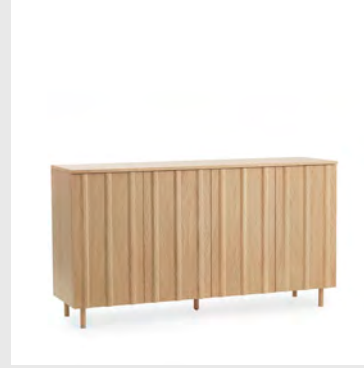

Model: Rib Sideboard
Design: Simon Legald, 2022
Dimensions: H: 86,5 x D: 45 x L: 159 cm
Frame: Lacquered oak veneer / Painted and lacquered oak veneer

Legs and slats: Solid lacquered oak / Solid painted and lacquered oak