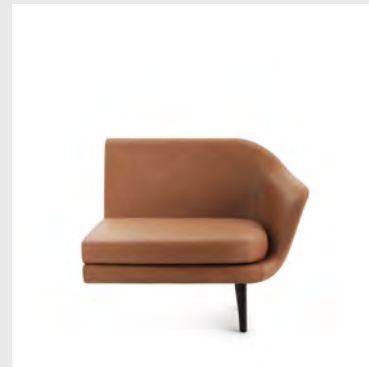

Model: Sum Modular Sofa Right Armrest
Design: Simon Legald, 2018
Dimensions: H: 76 x W: 91 x D: 76 x SH: 41 cm
Frame: Soft PU foam with steel reinforcement and full upholstery
Cushion: Soft PU foam with upholstery
Legs: Aluminum / Powder coated aluminum

Upholstery: Comes with upholstery in a wide range of textiles and leathers