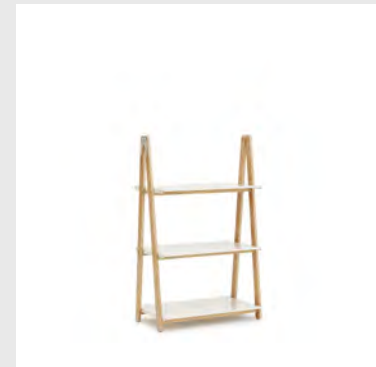

Model: One Step Up Bookcase Low
Design: Francis Cayouette, 2010
Dimensions: H: 126 x W: 78 x D: 45 cm
Frame: Lacquered ash

Shelves: Powder coated steel