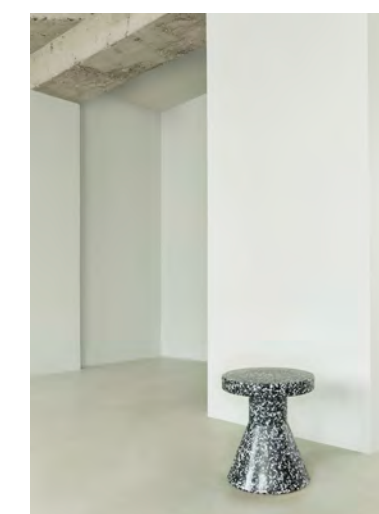

Bit Stool Cone in Black/White