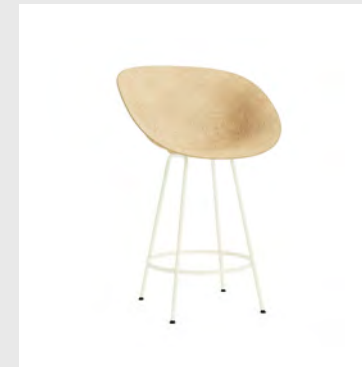

Model: Mat Bar Armchair 65 cm
Design: Foersom & Hiort-Lorenzen, 2024
Dimensions: H: 100 x W: 64 x D: 55 x SH: 65 cm
Shell: Hemp fibers, Eelgrass (Seaweed)

Legs: Powder coated steel

Upholstery: Comes with front and full upholstery in a wide range of textiles and leathers from Camira, Kvadrat, Sørensen Leather and JAB.