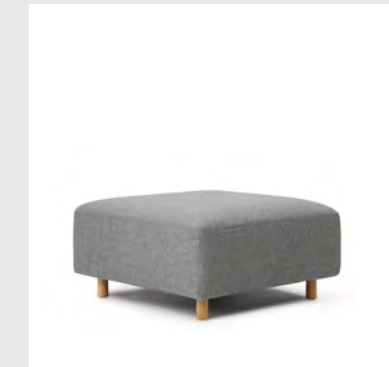

Model: Redo Modular Sofa Pouf
Design: Simon Legald, 2023
Dimensions: H: 43 x W: 84 x D: 84 cm
Frame: Combination of pine and chipboard
Filling: PU Foam
Legs: Oak / Painted oak
Upholstery: Comes with upholstery in a wide range of textiles and leathers