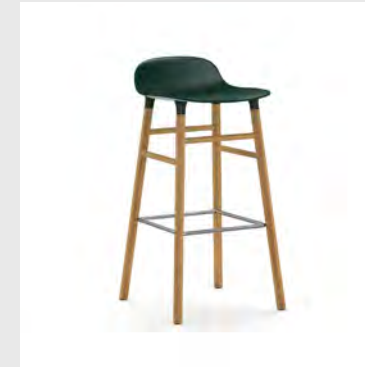

Model: Form Barstool
Design: Simon Legald, 2016
Dimensions: H: 87 x W: 45 x D: 45 x SH: 75 cm
Shell: Polypropylene

Legs: Lacquered oak / Lacquered walnut / Painted and lacquered oak

Upholstery: Available with full upholstery in a wide range of textiles and leathers