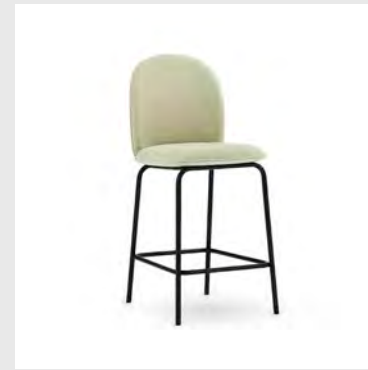

Model: Ace Bar Chair
Design: Hans Hornemann, 2019
Dimensions: H: 98,5 x W: 45 x D: 50,5 x SH: 65 cm
Shell: Veneer and PU foam with steel reinforcement and full upholstery
Legs: Powder coated steel

Upholstery: Comes with full upholstery in a wide range of textiles and leathers