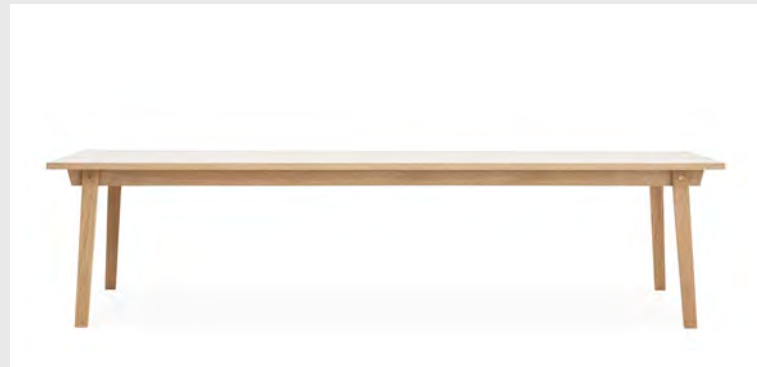

Model: Slice Table
Design: Hans Hornemann, 2015
Dimensions: H: 74 x Ø: 95 cm
Tabletop: Lacquered oak veneer / Linoleum with oak veneer edges

Legs: Lacquered oak

FSC™ Certifications: Slice Table is FSC™ certified (FSC-C163461)

Model: Slice Table
Design: Hans Hornemann, 2014
Dimensions: H: 74 x L: 250 x D: 90 cm
Tabletop: Lacquered oak veneer / Linoleum with oak veneer edges

Legs: Lacquered oak

FSC™ Certifications: Slice Table is FSC™ certified (FSC-C163461)