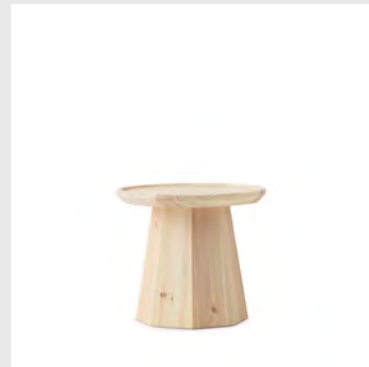

Model: Pine Table Small
Design: Simon Legald, 2018
Dimensions: H: 40,6 x Ø: 45 cm
Material: Stained and lacquered pine