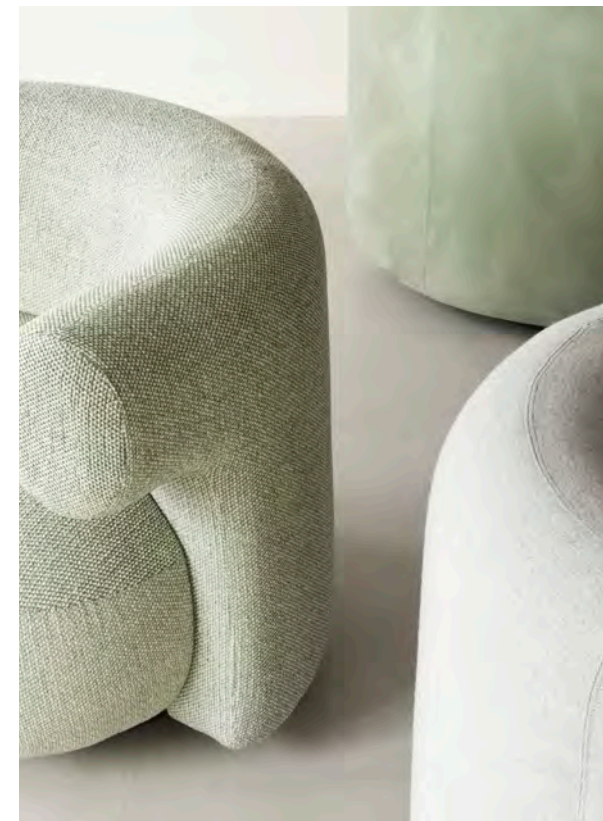

Burra Lounge Chair in various textiles

As implied by its name, the design is a study in softness. Distinguished by its accentuated round seat and enveloping back and armrest, the plump design offers meticulous seating comfort while the charismatic appearance makes a compelling impact in any setting.

Alongside the burrata-inspired seat, one of the Burra collection's main character traits is the distinctive, curved backrest that naturally evolves into armrests. Every element of the design alludes to its softness. Clad in full upholstery, the design idiom consists of rounded, organic lines that melt together. The result is a bold, sculptural design with its own unique expression. With unusually plump dimensions and a charismatic silhouette, the Burra Lounge Chair transcends traditional furniture, making it a statement piece that adds both functionality and artistic flair to any interior.

Designed to provide unparalleled relaxation, Burra is crafted using high-quality materials selected for their comfort and durability. To obtain the right amount of softness, the lounge chair is meticulously formed with additional foam for increased comfort. In addition, the design is fitted with a swivel base with an optional return function, ensuring full freedom of movement and additional mobility.

Touching upon the subject of the design process of Burra, designer Simon Legald says "When designing any chair, it's important to consider comfort and dimensions. I wanted to create a design that featured an interesting interplay between these two factors using simple, minimalistic lines. Another requirement was for the design to be a sculptural piece, allowing it to become the focal point in the interior. The result is a chair that expresses softness in every sense."

Also a part of the Burra family is the Burra Chair, a dining chair with the same remarkable characteristics and plump expression. The dining chair version features a slightly inclined backrest, providing the optimal shape to sit comfortably for hours on end.

The Burra family brings a tactful combination of playfulness and elegance to any dining or lounge area, and will infuse the space with visual softness, elevating the aesthetic appeal of professional and residential settings alike.