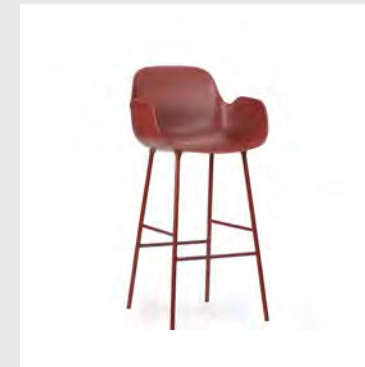

Model: Form Bar Armchair
Design: Simon Legald, 2014
Dimensions: H: 110 x W: 56 x D: 54,5 x SH: 75 cm
Shell: Polypropylene

Legs: Powder coated steel

Upholstery: Available with full upholstery in a wide range of textiles and leathers