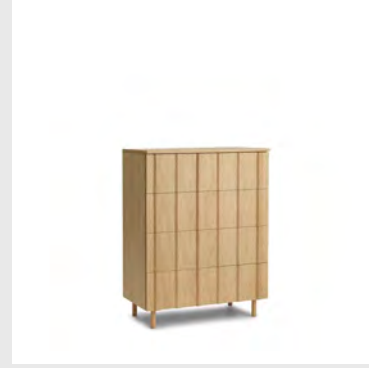

Model: Rib Sideboard
Design: Simon Legald, 2022
Dimensions: H: 86,5 x D: 45 x L: 159 cm
Frame: Lacquered oak veneer / Painted and lacquered oak veneer

Legs and slats: Solid lacquered oak / Solid painted and lacquered oak