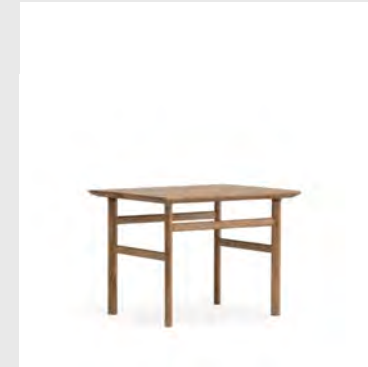

Model: Grow Table
Design: Simon Legald, 2017
Dimensions: H: 45 x L: 50 x D: 60 cm
Material: Lacquered oak / Painted and lacquered oak