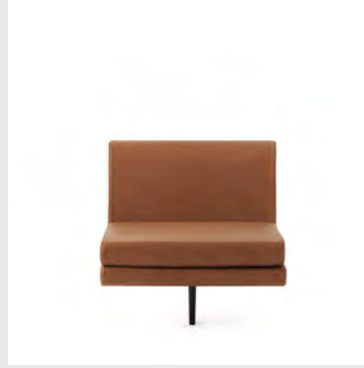

Model: Sum Modular Sofa Center
Design: Simon Legald, 2018
Dimensions: H: 76 x W: 72,5 x D: 76 x SH: 41 cm
Frame: Soft PU foam with steel reinforcement and full upholstery
Cushion: Soft PU foam with upholstery
Legs: Aluminum / Powder coated aluminum

Upholstery: Comes with upholstery in a wide range of textiles and leathers