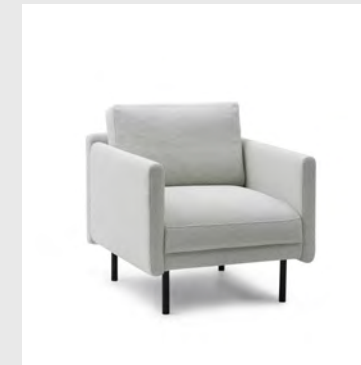

Model: Rar Armchair
Design: Simon Legald, 2023
Dimensions: H: 81 x L: 79 x D: 87 x SH: 45,5 cm
Frame and seat: Pine and chipboard
Filling: PU Foam
Legs: Powder-coated steel

Upholstery: Comes with textile upholstery: Re-Born Dark Grey or Venezia Off-White or leather upholstery: Omaha Leather Cognac