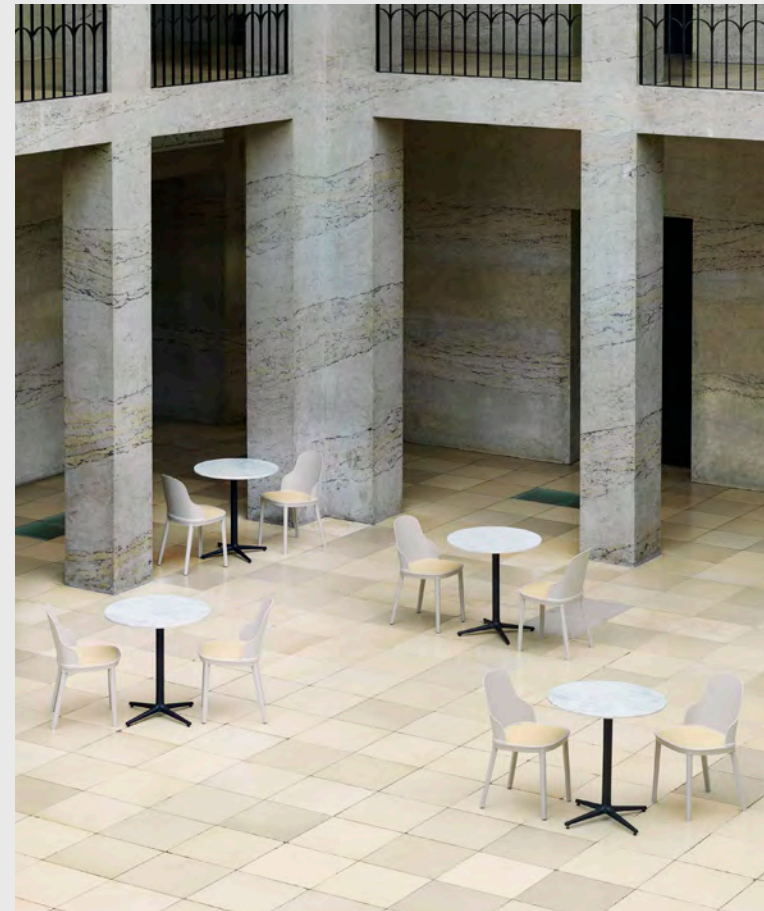

Base: Cast iron

COFFEE & SIDE TABLES

Model: Dit Table
Design: Normann Copenhagen, 2023
Dimensions: H: 40 x W: 2 x Ø: 40 cm
Tabletop: Marble / Travertine / Onyx

Base: Powder coated steel

Model: Sculp Coffee Table Small
Design: Simon Legald, 2023
Dimensions: H: 39 x L: 65 x D: 45,5 cm
Material: Stained ash