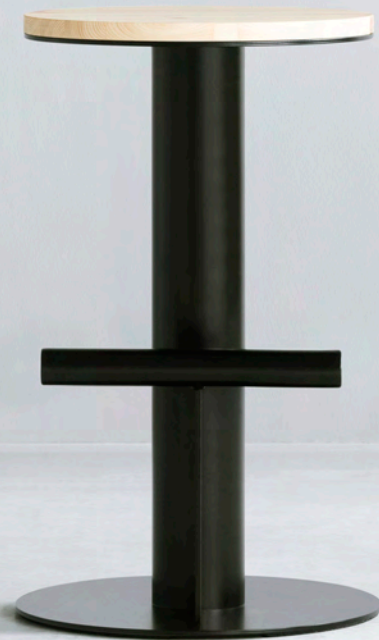

Ace Bar Chair 75 cm

ACE

Ace is distinguished by its friendly, organic lines in a design of timeless elegance. With their high backrest and luxurious upholstery, the Ace Chair and Bar Chair offer unparalleled comfort to sit for hours on end. Its rounded contours emphasize the inviting volume of the full upholstery, framed elegantly by the piping around the seat and back and counterbalanced by its sturdy, metal base.

POLE

**AN UNCONVENTIONAL,
CONTEMPORARY
BARSTOOL**

Pole Barstool 65 cm in Black

Pole Barstool 75 cm in Grey

Pole Barstool 65 cm in Sand

Pole Barstool 65 cm in Sand

Circa Barstool and Stool in various combinations