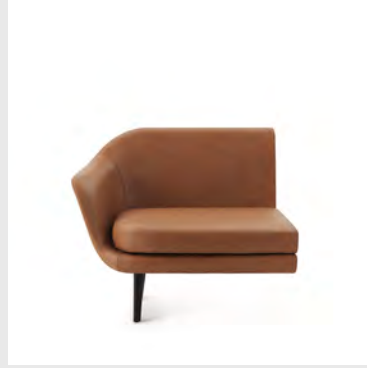

Model: Sum Modular Sofa Left Armrest
Design: Simon Legald, 2018
Dimensions: H: 76 x W: 91 x D: 76 x SH: 41 cm
Frame: Soft PU foam with steel reinforcement and full upholstery
Cushion: Soft PU foam with upholstery
Legs: Aluminum / Powder coated aluminum

Upholstery: Comes with upholstery in a wide range of textiles and leathers