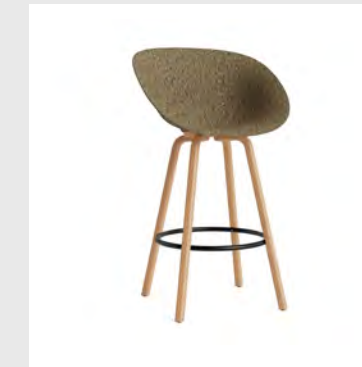

Model: Mat Bar Armchair 65 cm Beech
Design: Foersom & Hiort-Lorenzen, 2025
Dimensions: H: 100 x W: 64 x D: 55 x SH: 65 cm
Shell: Hemp fibers, Eelgrass (Seaweed)

Legs: FSC™ certified (FSC-C163461) beech plywood and beech plywood from other controlled sources.

Upholstery: Comes with front and full upholstery in a wide range of textiles and leathers from Camira, Kvadrat, Sørensen Leather and JAB.

Model: Mat Bar Armchair 75 cm Beech
Design: Foersom & Hiort-Lorenzen, 2025
Dimensions: H: 110 x W: 64 x D: 55 x SH: 75 cm
Shell: Hemp fibers, Eelgrass (Seaweed)

Legs: FSC™ certified (FSC-C163461) beech plywood and beech plywood from other controlled sources.

Upholstery: Comes with front and full upholstery in a wide range of textiles and leathers from Camira, Kvadrat, Sørensen Leather and JAB.