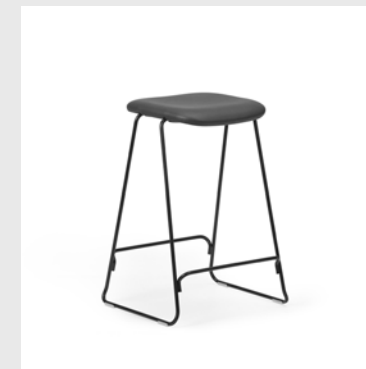

Model: Just Barstool
Design: Iskos-Berlin, 2014
Dimensions: H: 65 x W: 46,5 x D: 40 x SH: 65 cm
Specifications: Stackable
Shell: Lacquered oak veneer / Painted and lacquered ash veneer