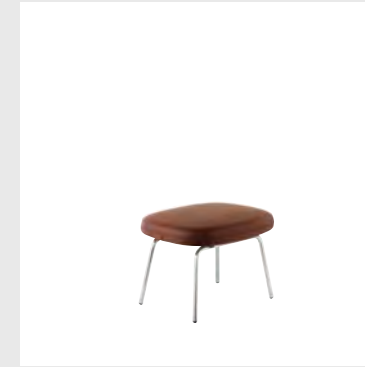

Model: Era Footstool
Design: Simon Legald, 2014
Dimensions: H: 39 x W: 53 x D: 42 x SH: 39 cm
Seat: Rigid PU foam with steel reinforcement and full upholstery
Legs: Powder coated steel / Chrome

Upholstery: Comes with full upholstery in a wide range of textiles and leathers