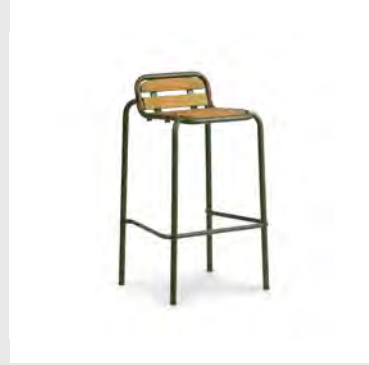

Model: Vig Barstool
Design: Simon Legald, 2023
Dimensions: H: 89 x W: 51 x D: 46 x SH: 75 cm
Specifications: Stackable
Material: Double powder coated steel and oiled Robinia (Black Locust) wood