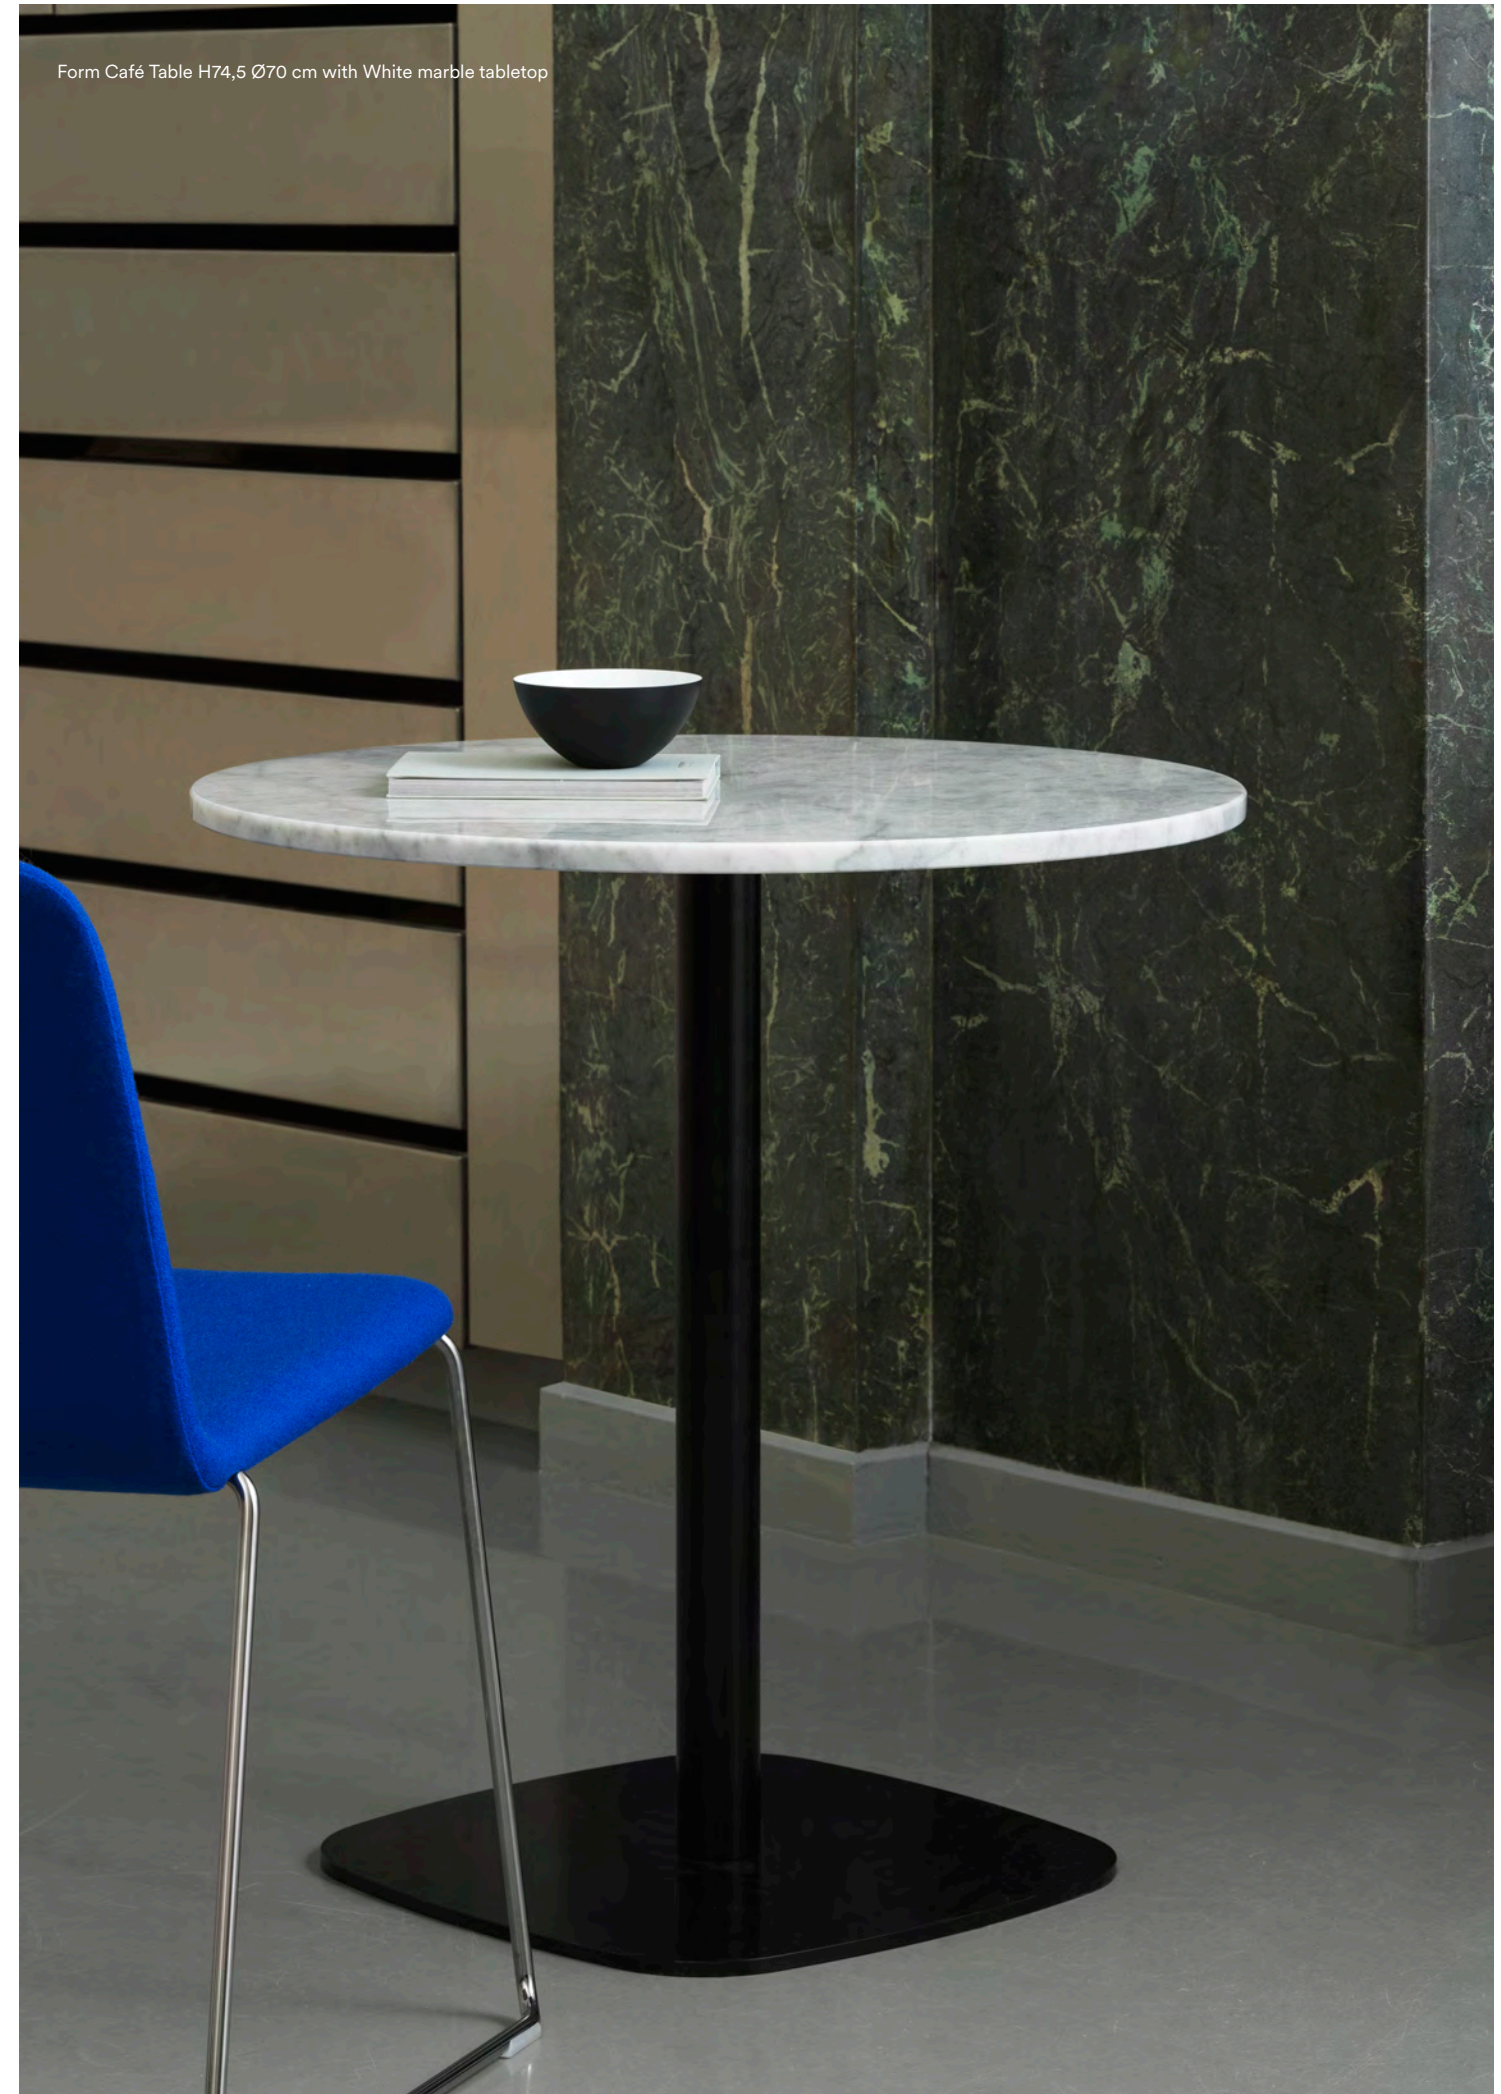

Union Table in various combinations

Union Table in various combinations

FORM

CONTEMPORARY CAFÉ TABLES

Form Café Table in various combinations

Form Café Table H74,5 Ø70 cm with White marble tabletop

Allez Table with oak tabletop
Allez Table with White marble tabletop