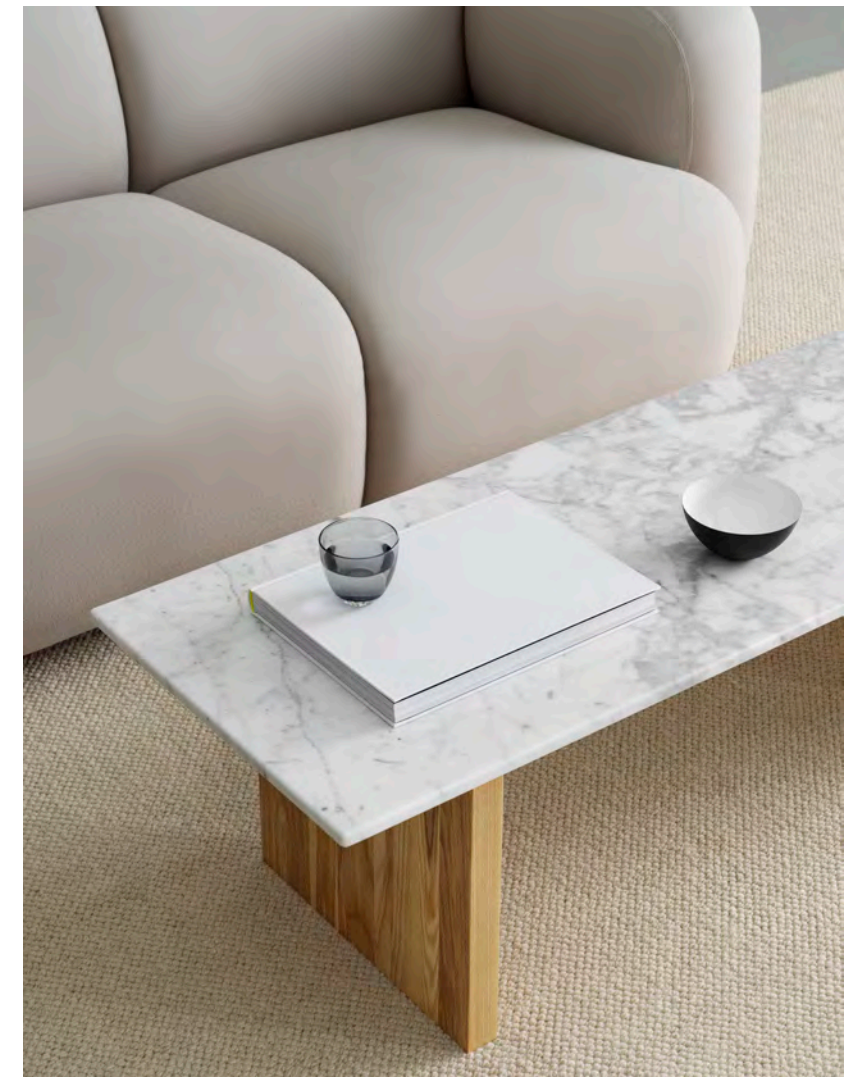

Solid Table White

SOLID

Solid is a minimalist coffee table made from just two components: A natural, solid ash base and an elegant marble tabletop, available in three color-coordinated options. The result is a timeless and sturdy coffee table with a simple design stripped of unnecessary details.