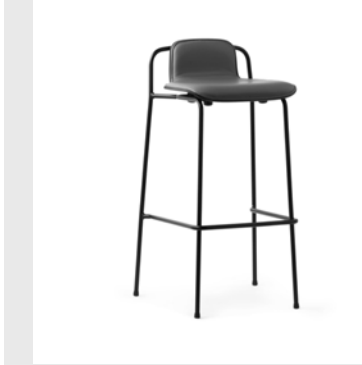

Model: Studio Barstool
Design: Simon Legald, 2018
Dimensions: H: 90 x W: 48 x D: 47 x SH: 75 cm
Specifications: Stackable
Shell: Lacquered oak veneer / Painted and lacquered ash veneer

Legs: Powder coated steel

Upholstery: Available with full or front upholstery in a wide range of textiles and leathers