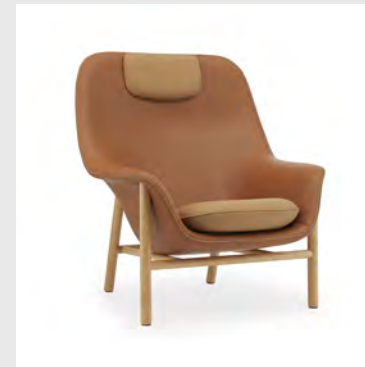

Model: Drape Lounge Chair High
Design: Simon Legald, 2022
Dimensions: H: 103 x W: 93 x D: 84 x SH: 43 cm
Specifications: Headrest
Shell: Rigid PU foam with steel reinforcement and full upholstery
Cushion: Soft PU foam with upholstery
Legs: Lacquered oak / Painted and lacquered oak

Upholstery: Comes with full upholstery in a wide range of textiles and leathers. Optional contrasting piping and cushion upholstery available in all textiles and select leathers
FSC™ Certification: Drape Lounge High is FSC™ certified (FSC-C163461)

LOUNGE