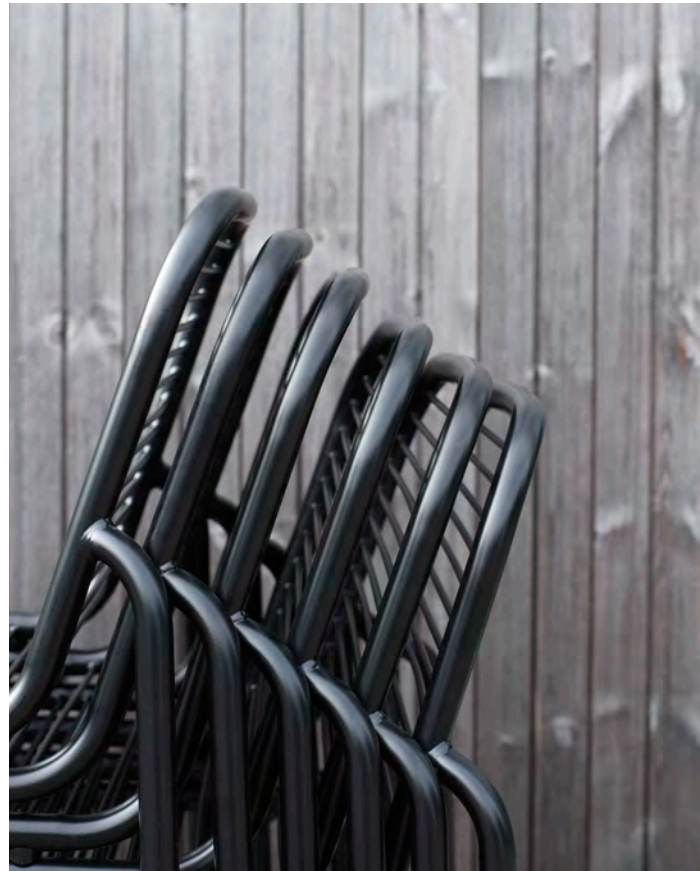

Vig Chair in Black