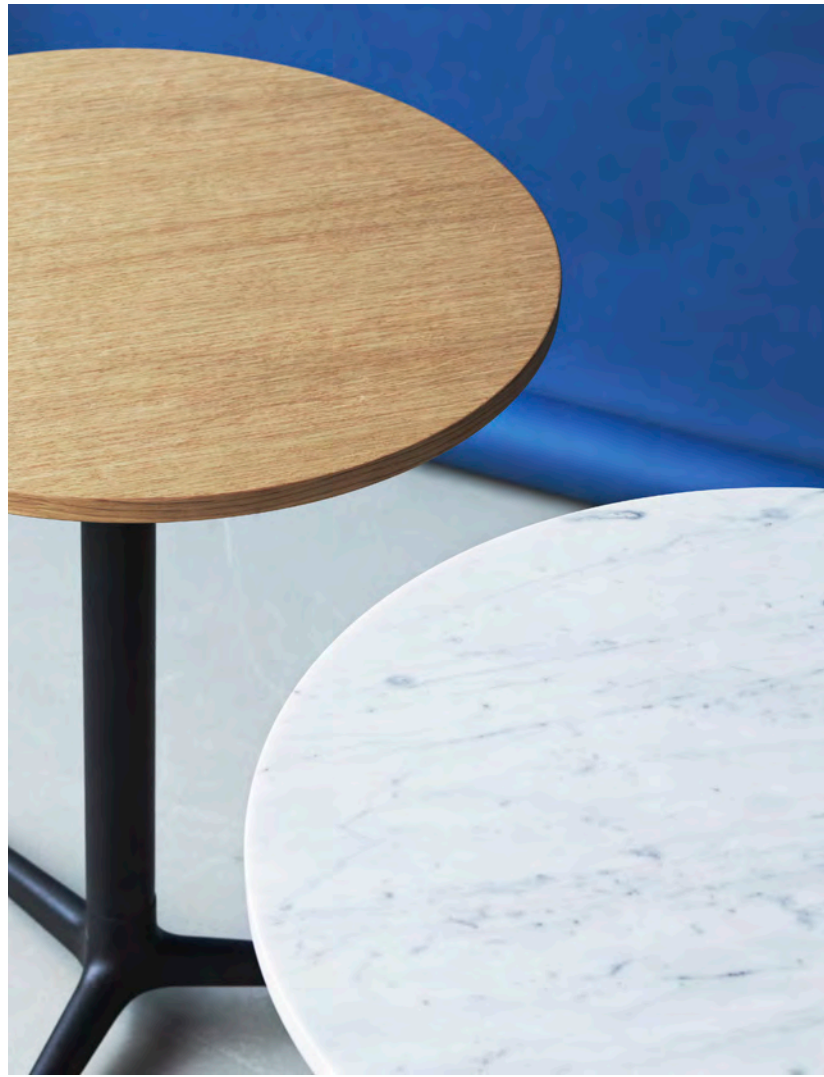

Allez Table with oak tabletop
Allez Table with White marble tabletop

ALLEZ

The versatile Allez collection also includes a table series. The Allez Table consists of a durable cast-iron base and a selection of square or circular tabletops. Inspired by the classic café table, the material options include marble, stainless steel and oak veneer in a variety of sizes. Just like its designated companion, the Allez Chair, Allez Table offers an abundance of combinations allowing the table to be tailored to suit any need.