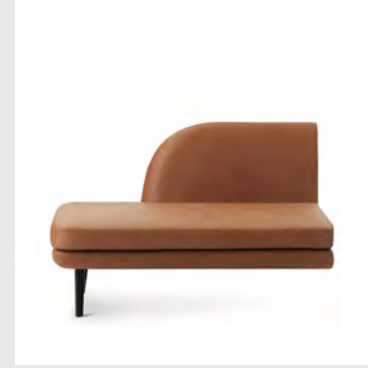

Model: Sum Modular Sofa Left Open
Design: Simon Legald, 2018
Dimensions: H: 76 x W: 115 x D: 76 x SH: 41 cm
Frame: Soft PU foam with steel reinforcement and full upholstery
Cushion: Soft PU foam with upholstery
Legs: Aluminum / Powder coated aluminum

Upholstery: Comes with upholstery in a wide range of textiles and leathers