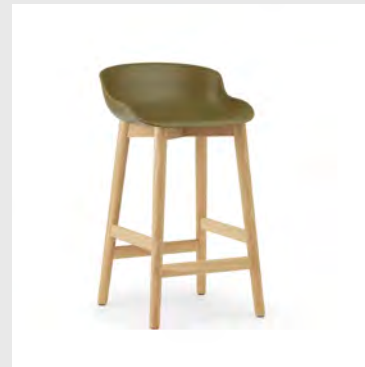

Model: Hyg Barstool
Design: Simon Legald, 2019
Dimensions: H: 84 x W: 46,5 x D: 44 x SH: 65 cm
Shell: Polypropylene
Legs: Lacquered oak / Painted and lacquered oak
Upholstery: Available with full or front upholstery in a wide range of textiles and leathers