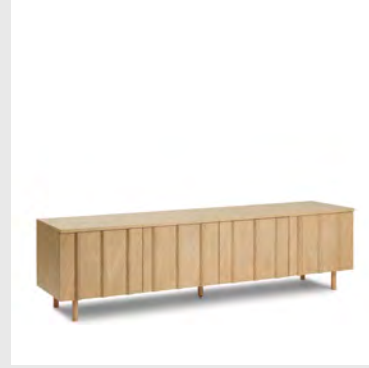

Model: Rib Sideboard Low
Design: Simon Legald, 2024
Dimensions: H: 48 x D: 45 x L: 175 cm
Frame: Lacquered oak veneer / Painted and lacquered oak veneer

Legs and slats: Solid lacquered oak / Solid painted and lacquered oak