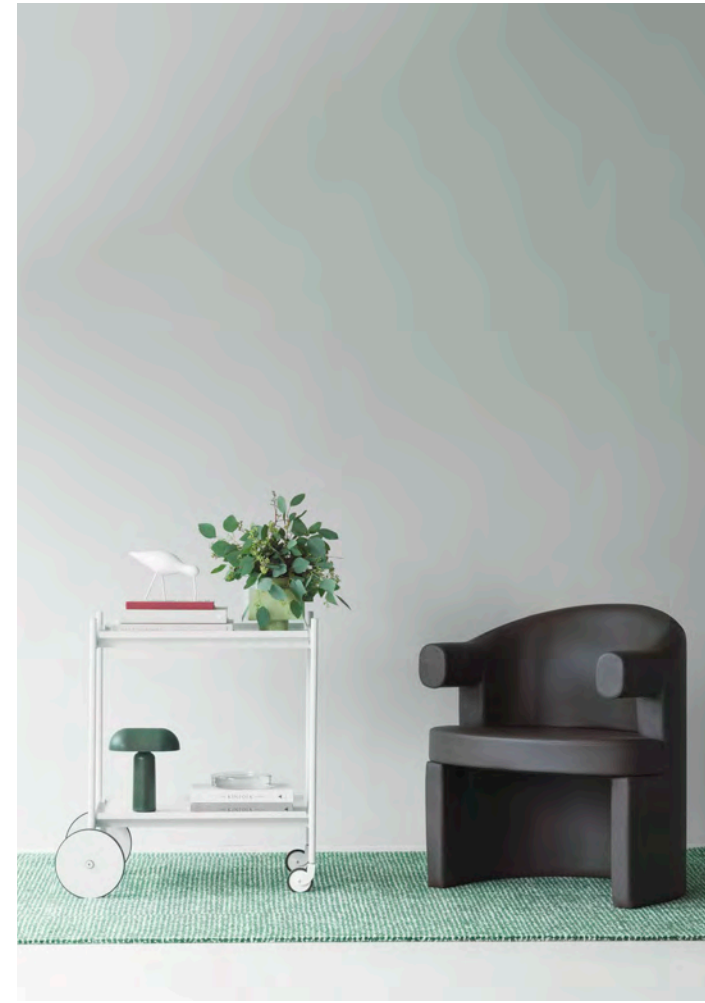

Rul Trolley in Light Grey