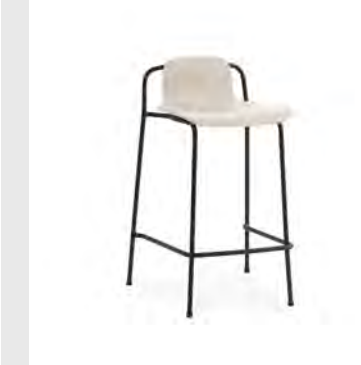

Model: Studio Barstool
Design: Simon Legald, 2018
Dimensions: H: 80 x W: 48 x D: 47 x SH: 65 cm
Specifications: Stackable
Shell: Lacquered oak veneer / Painted and lacquered ash veneer

Legs: Powder coated steel

Upholstery: Available with full or front upholstery in a wide range of textiles and leathers