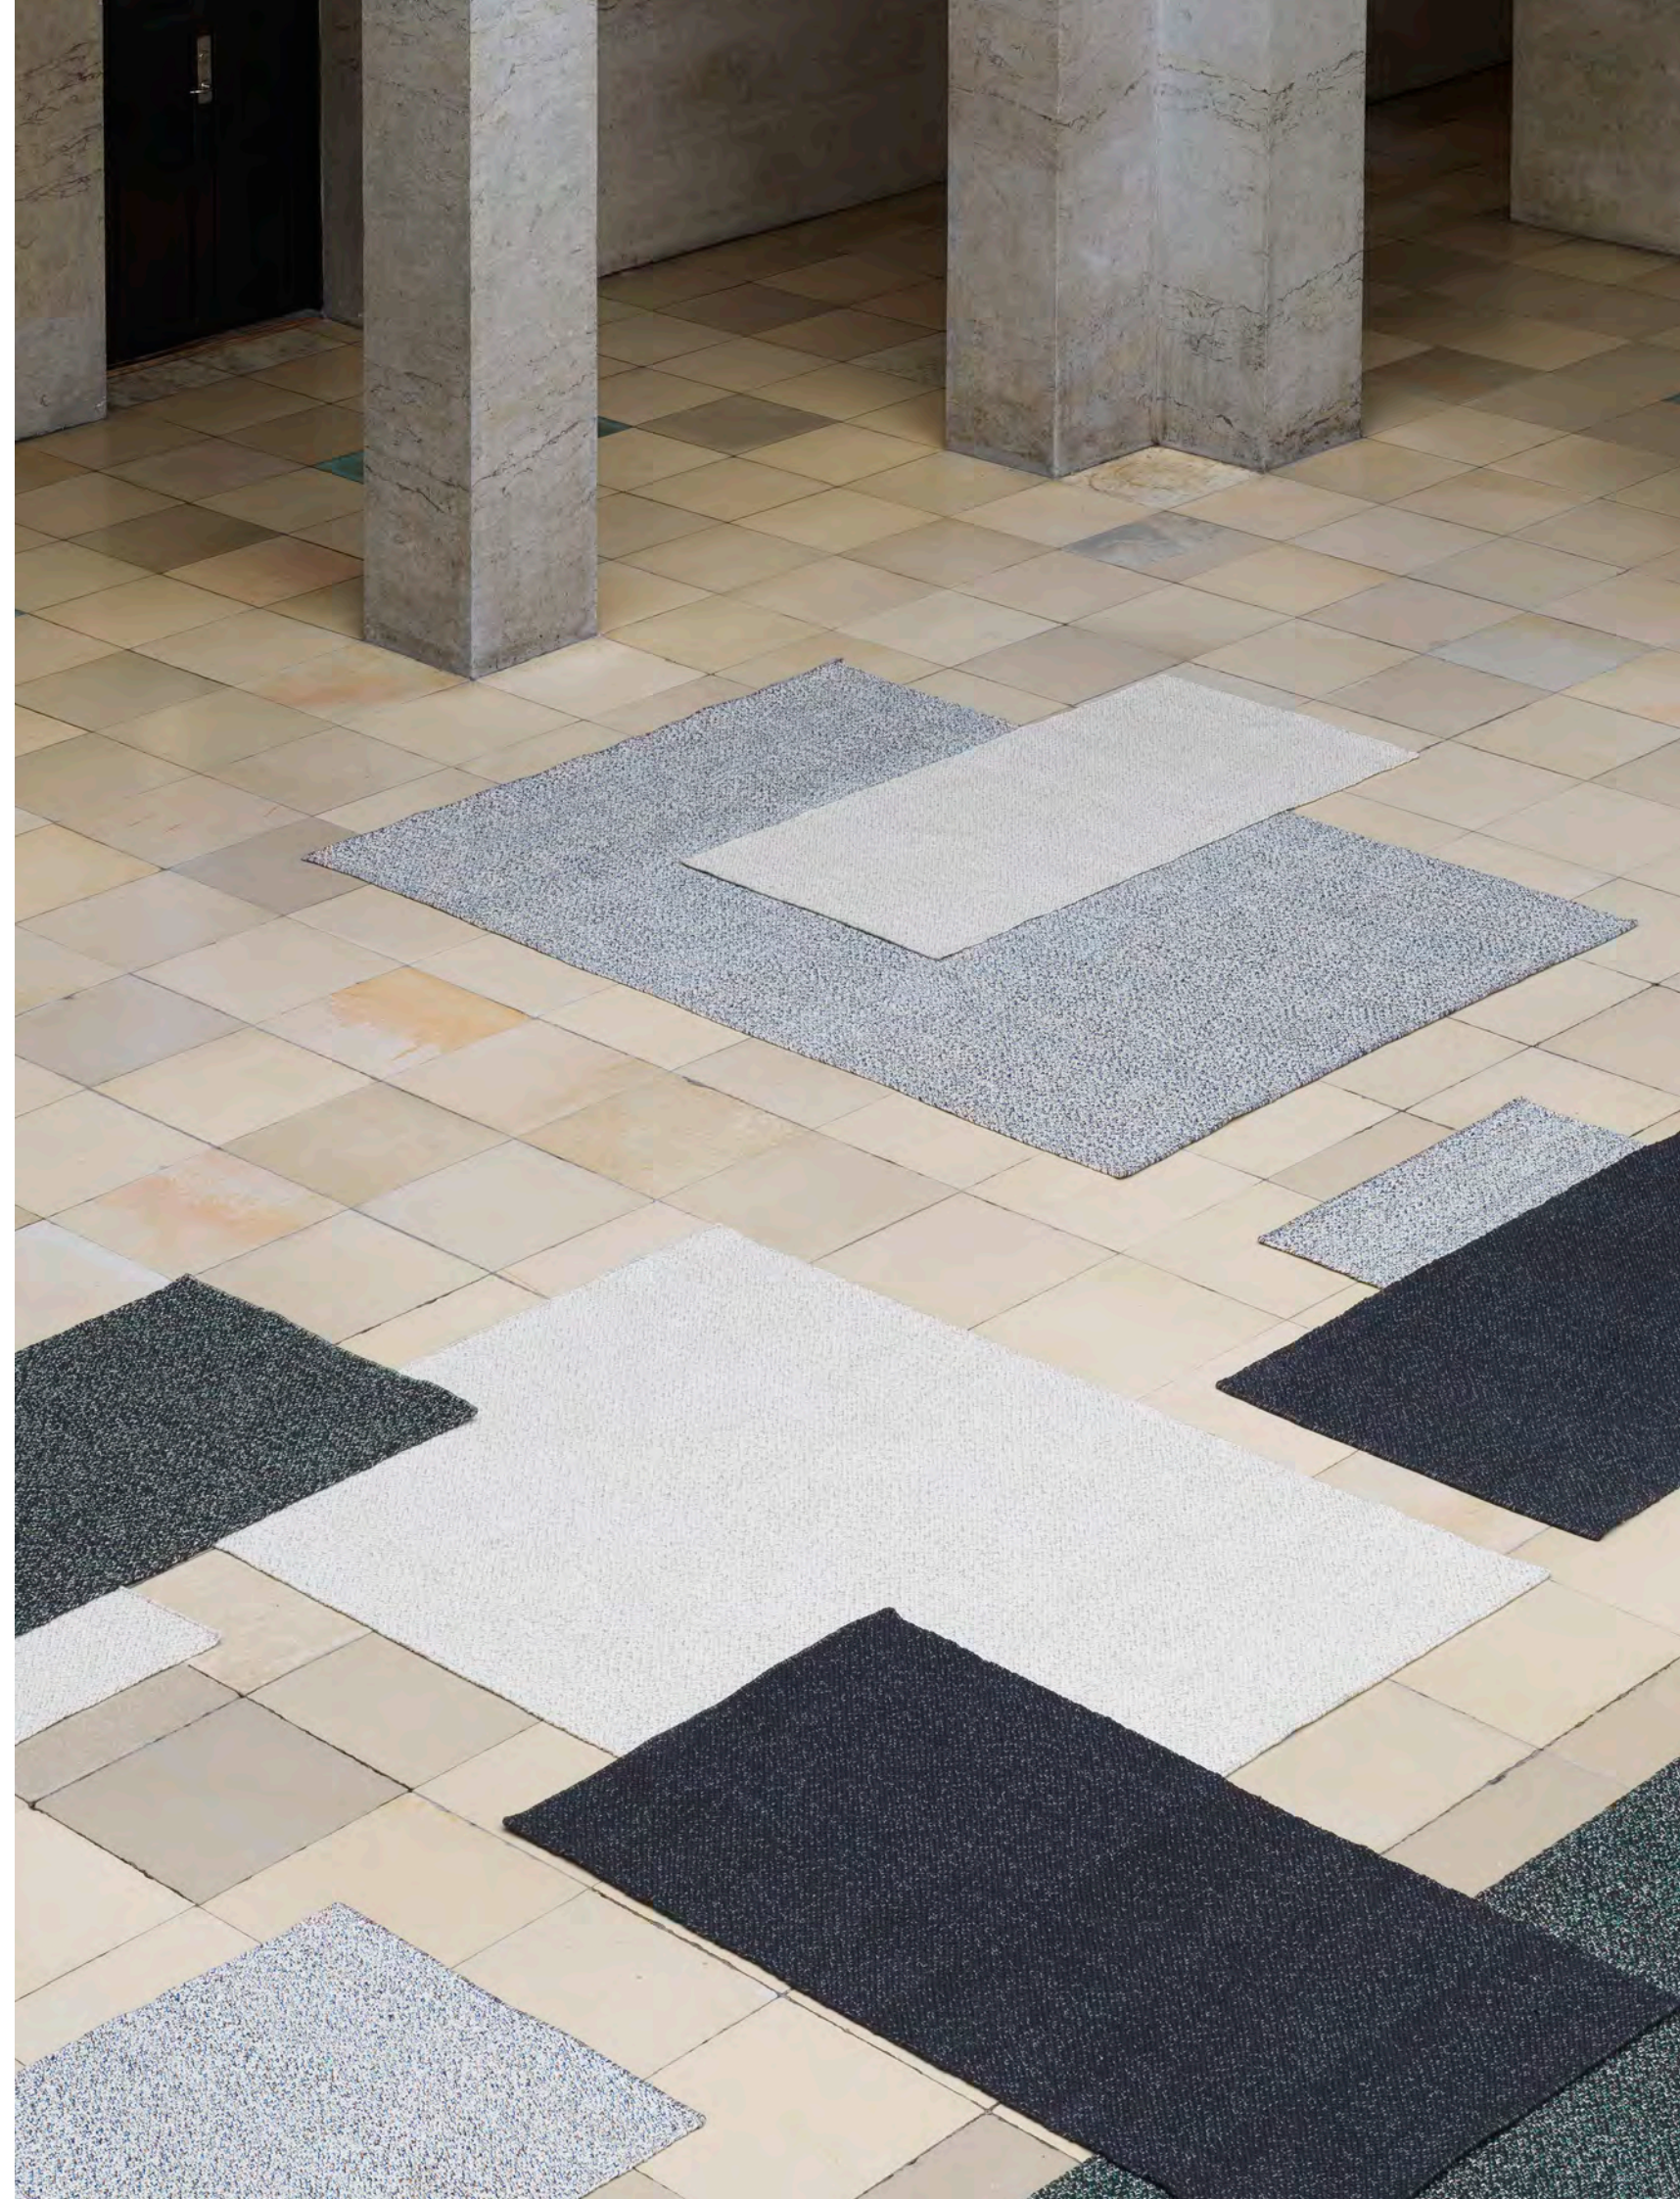

Polli Rug in Dark Grey Multi

POLLI

With its balanced tones and tightly woven recycled PET yarn, the Polli Rug adds texture, warmth and cohesiveness to any furnishing. Polli is crafted from 100% recycled post-consumer PET yarn and woven into discrete, mottled patterns. The plastic waste is pre-processed into short textile fibers, which are spun into a fine yarn and woven into soft, elegant, ultra-durable rugs that are easy to maintain and with minimal shedding.