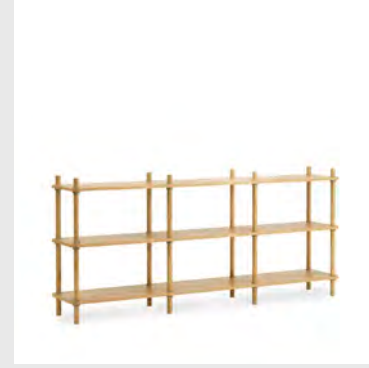

Model: Jam Bookcase
Design: Simon Legald, 2018
Dimensions: H: 90 x W: 203 x D: 38 cm
Frame: Solid lacquered oak

Shelves: MDF with oak veneer

Wedges: Polypropylene