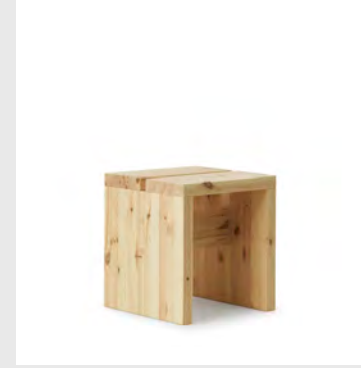

Model: Stretch Stool
Design: Simon Legald, 2023
Dimensions: H: 45 x W: 40 x L: 40 cm
Material: UV lacquered pine
FSC™ Certifications: Stretch Stool is FSC™ certified (FSC-C163461)