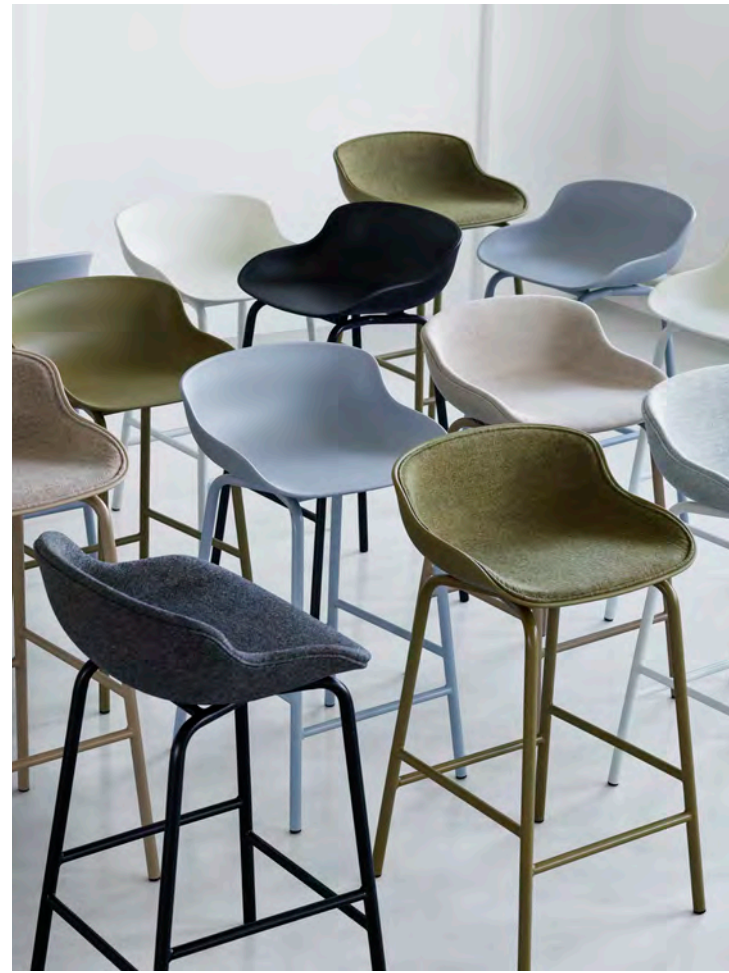

Hyg Barstool 75 cm with Black oak legs and full upholstery
Hyg Chair in Black with Black oak legs

Hyg Barstool in various combinations

Hyg Comfort Chair with oak legs

Hyg Comfort Chair with Black steel legs