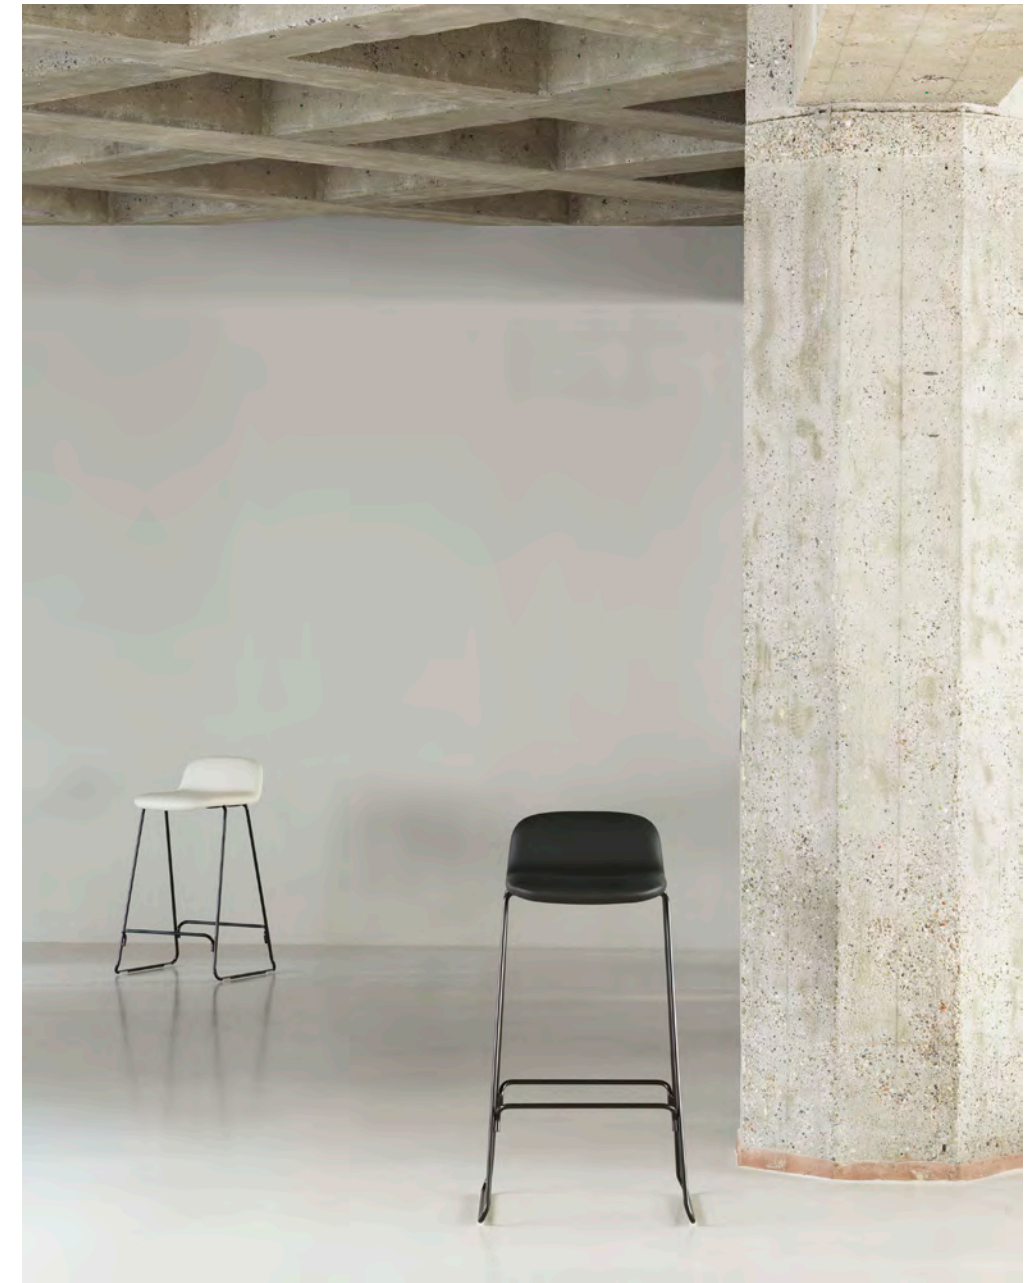

Just Barstool 65 cm with Black steel legs and upholstery
Just Barstool w. back 75 cm with Black steel legs and upholstery

Just Chair with chrome legs and upholstery

Just Barstool w. back 75 cm with Black steel legs and upholstery