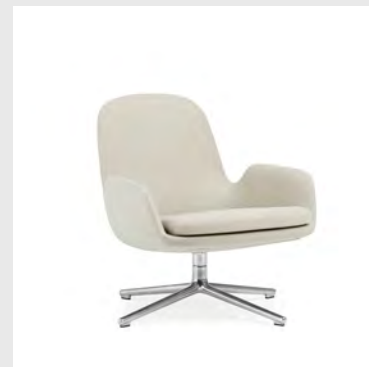

Model: Era Lounge Chair Low Swivel
Design: Simon Legald, 2014
Dimensions: H: 77 x W: 83 x D: 83 x SH: 40 cm
Shell: Rigid PU foam with steel reinforcement and full upholstery
Cushion: Soft PU foam with upholstery
Legs: Powder coated steel / Chrome

Upholstery: Comes with full upholstery in a wide range of textiles and leathers