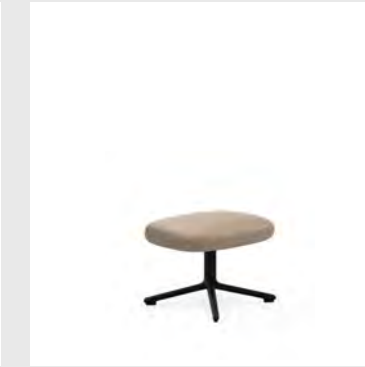

Model: Era Footstool Swivel
Design: Simon Legald, 2016
Dimensions: H: 39 x W: 53 x D: 42 x SH: 39 cm
Seat: Rigid PU foam with steel reinforcement and full upholstery
Legs: Aluminum / Powder coated aluminum

Upholstery: Comes with full upholstery in a wide range of textiles and leathers