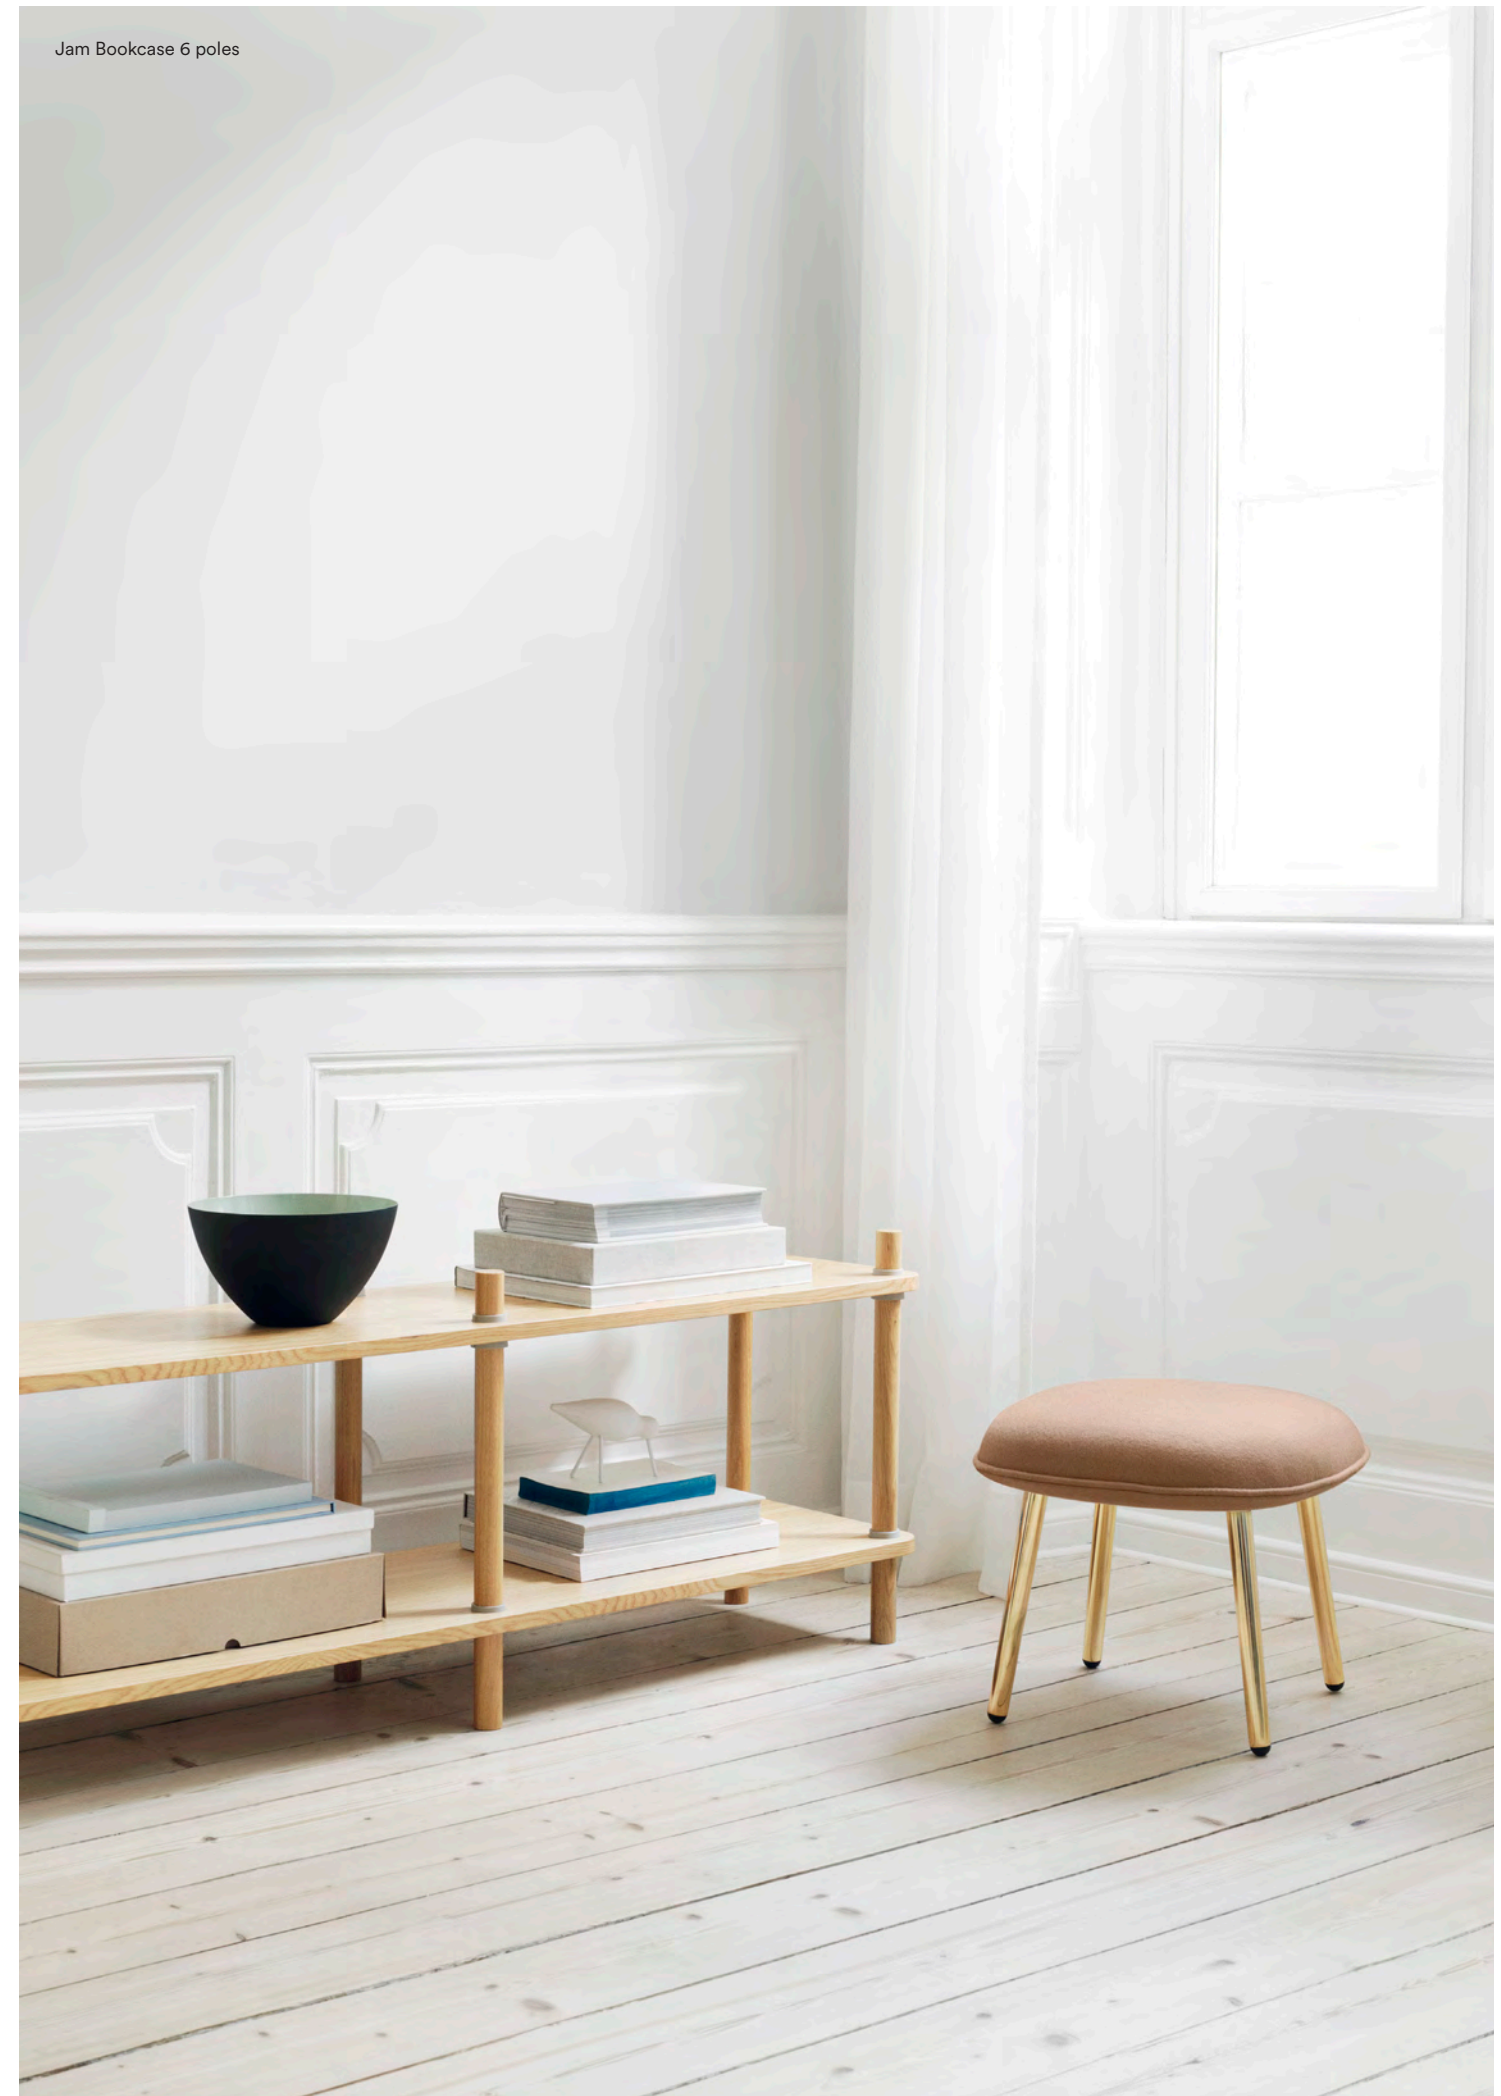

Jam Bookcase 6 poles