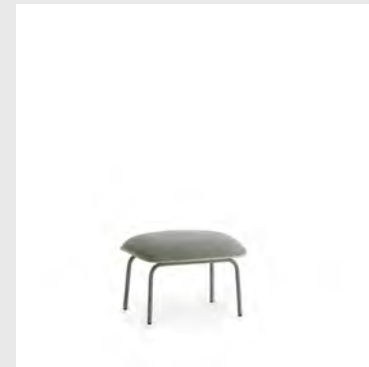

Model: Pad Footstool
Design: Simon Legald, 2018
Dimensions: H: 41 x W: 60,5 x L: 60,5 x D: 45,5 cm
Shell: Lacquered oak veneer / Painted and lacquered ash veneer
Seat: PU foam and full upholstery
Legs: Powder coated steel

Upholstery: Comes with front upholstery in a wide range of textiles and leathers