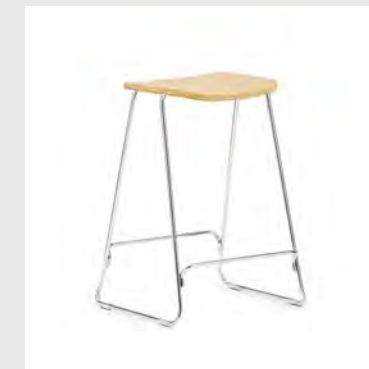

Model: Just Barstool
Design: Iskos-Berlin, 2014
Dimensions: H: 75 x W: 47,5 x D: 44 x SH: 75 cm
Specifications: Stackable
Shell: Lacquered oak veneer / Painted and lacquered ash veneer