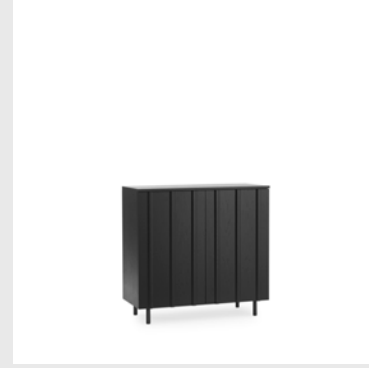

STORAGE

Model: Rib Cabinet
Design: Simon Legald, 2022
Dimensions: H: 96,5 x D: 45 x L: 98,5 cm
Frame: Lacquered oak veneer / Painted and lacquered oak veneer

Legs and slats: Solid lacquered oak / Solid painted and lacquered oak