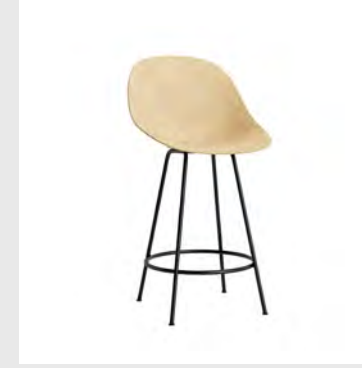

Model: Mat Bar Chair 65 cm
Design: Foersom & Hiort-Lorenzen, 2024
Dimensions: H: 101 x W: 51.6 x D: 55 x SH: 65 cm
Shell: Hemp fibers, Eelgrass (Seaweed)

Legs: Powder coated steel

Upholstery: Comes with front and full upholstery in a wide range of textiles and leathers from Camira, Kvadrat, Sørensen Leather and JAB.