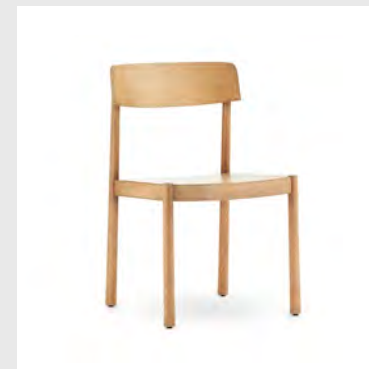

Legs: Lacquered oak veneer / Painted and lacquered ash veneer

Upholstery: Available with full upholstery in a wide range of textiles and leathers

Model: Timb Chair
Design: Simon Legald, 2020
Dimensions: H: 82 x W: 52 x D: 51 x SH: 46 cm
Backrest and seat: Painted and lacquered ash veneer