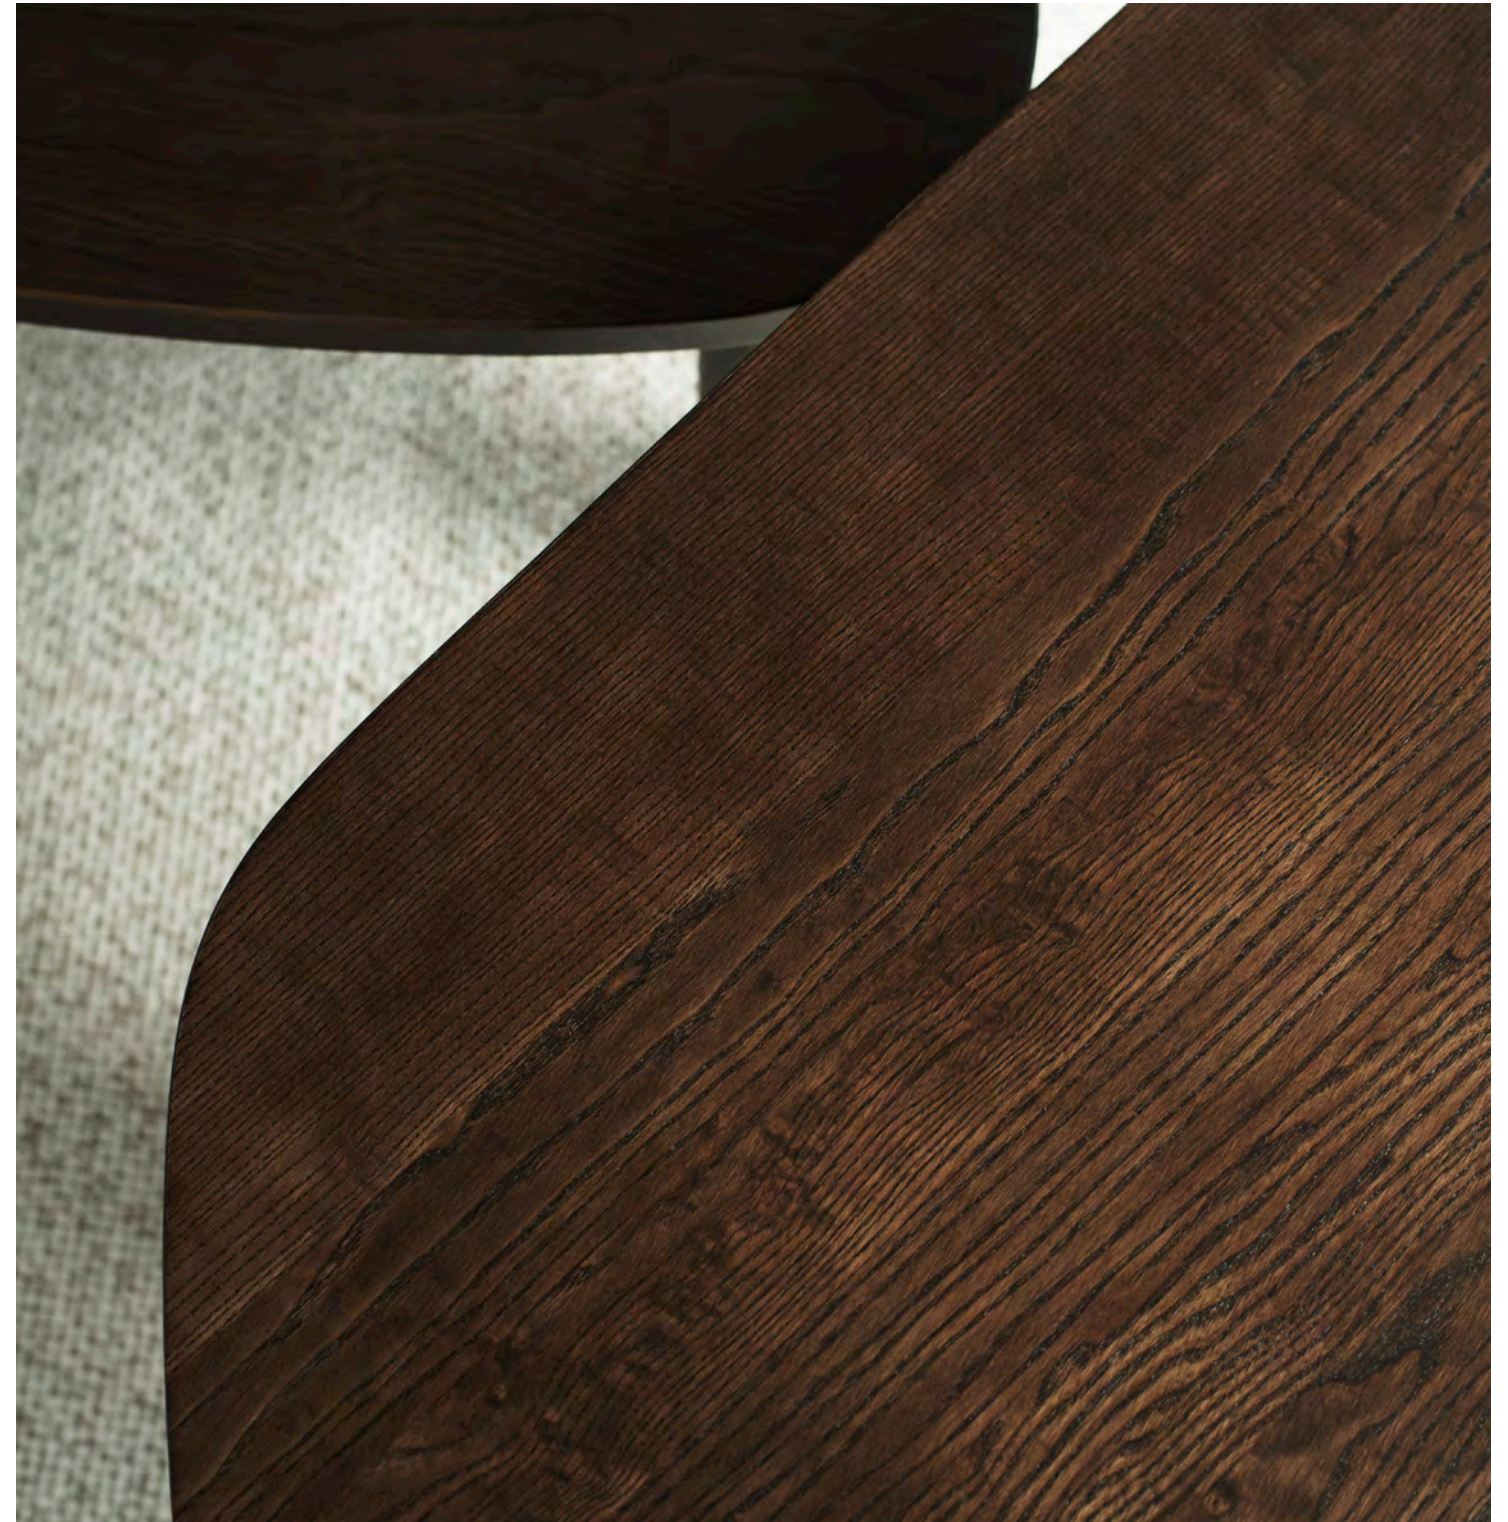

Solid Table Coffee

Solid Table Black

SCULP

A SCULPTURAL, ORGANIC SILHOUETTE

Sculp Table Small
Sculp Table Large

Ding Table with Black oak legs and Smoke glass tabletop

Ding Table with oak legs and glass tabletop