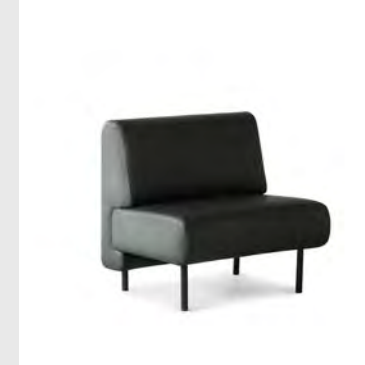

Model: Frame Sofa
Design: Simon Legald, 2023
Dimensions: H: 80 x W: 80 x SH: 45 cm
Frame: Combination of pine and chipboard
Filling: PU Foam
Legs: Powder-coated steel

Upholstery: Comes with upholstery in a wide range of textiles and leathers