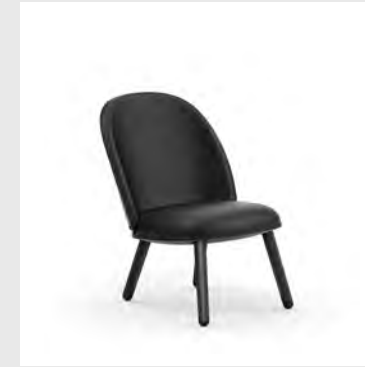

Model: Ace Lounge Chair
Design: Hans Hornemann, 2016
Dimensions: H: 80 x W: 56 x D: 70 x SH: 41 cm
Shell: Veneer, PU foam with steel reinforcement and full upholstery
Legs: Lacquered oak / Painted and lacquered oak

Upholstery: Comes with full upholstery in a wide range of textiles and leathers