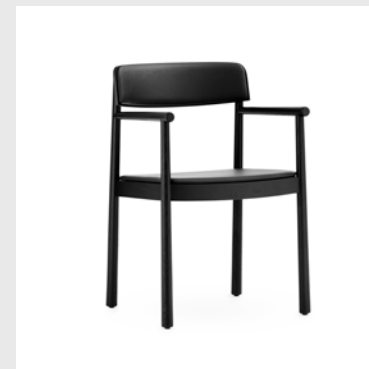

Model: Timb Armchair
Design: Simon Legald, 2020
Dimensions: H: 82 x W: 56 x D: 51,5 x SH: 46 cm
Backrest and seat: Painted and lacquered ash veneer