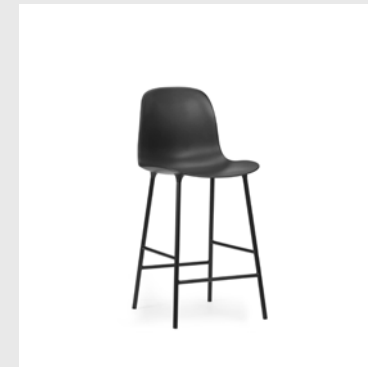

Model: Form Bar Chair
Design: Simon Legald, 2014
Dimensions: H: 100 x W: 48 x D: 52 x SH: 65 cm
Shell: Polypropylene

Legs: Powder coated steel

Upholstery: Available with full upholstery in a wide range of textiles and leathers