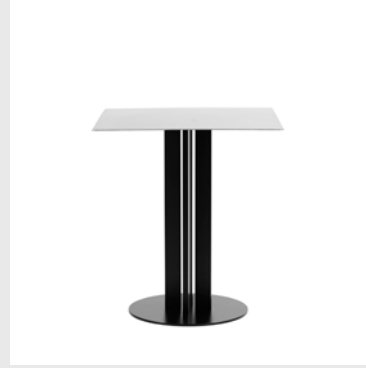

Model: Scala Café Table
Design: Simon Legald, 2021
Dimensions: H: 75 x L: 60 x D: 60 cm
Tabletop: Oak veneer / Stainless steel