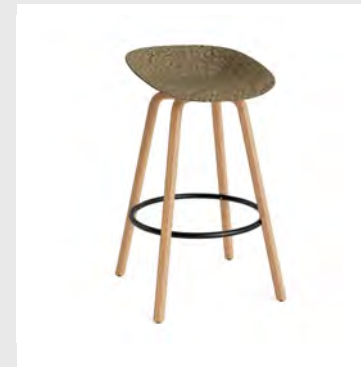

Model: Mat Barstool 75 cm Beech
Design: Foersom & Hiort-Lorenzen, 2025
Dimensions: H: 110 x W: 51.6 x D: 53 x SH: 75 cm
Shell: Hemp fibers, Eelgrass (Seaweed)

Legs: FSC™ certified (FSC-C163461) beech plywood and beech plywood from other controlled sources.

Upholstery: Comes with front and full upholstery in a wide range of textiles and leathers from Camira, Kvadrat, Sørensen Leather and JAB.