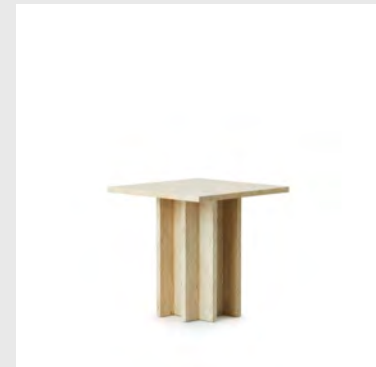

Model: Edge Coffee Table small
Design: Simon Legald, 2023
Dimensions: H: 43 x W: 45 x D: 45 cm
Material: Travertine