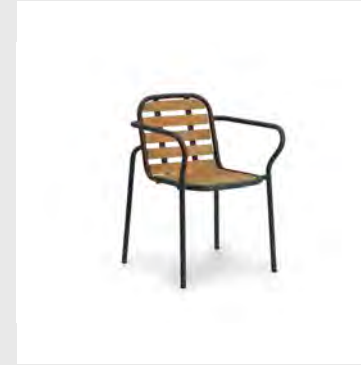

Model: Vig Armchair Robinia
Design: Simon Legald, 2023
Dimensions: H: 83 x W: 61 x D: 57 x SH: 46 cm
Specifications: Stackable
Material: Double powder coated steel and oiled Robinia (Black Locust) wood