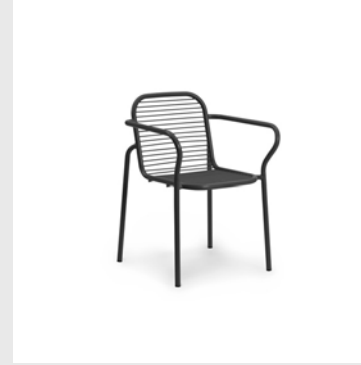

Model: Vig Armchair
Design: Simon Legald, 2023
Dimensions: H: 83 x W: 61 x D: 57 x SH: 46 cm
Specifications: Stackable
Material: Double powder coated steel