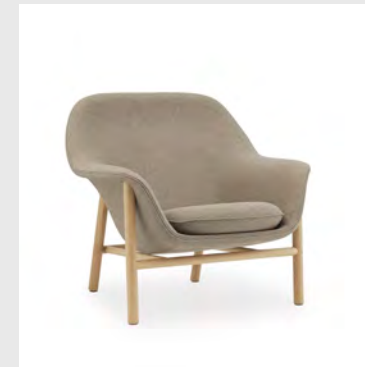

Model: Drape Lounge Chair Low
Design: Simon Legald, 2022
Dimensions: H: 85 x W: 93 x D: 81 x SH: 43 cm
Shell: Rigid PU foam with steel reinforcement and full upholstery
Cushion: Soft PU foam with upholstery
Legs: Lacquered oak / Painted and lacquered oak

Upholstery: Comes with full upholstery in a wide range of textiles and leathers. Optional contrasting piping and cushion upholstery available in all textiles and select leathers
FSC™ Certification: Drape Lounge Chair Low is FSC™ certified (FSC-C163461)