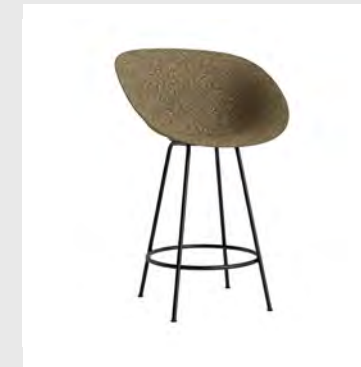

Model: Mat Bar Armchair 75 cm
Design: Foersom & Hiort-Lorenzen, 2024
Dimensions: H: 110 x W: 64 x D: 55 x SH: 75 cm
Shell: Hemp fibers, Eelgrass (Seaweed)

Legs: Powder coated steel

Upholstery: Comes with front and full upholstery in a wide range of textiles and leathers from Camira, Kvadrat, Sørensen Leather and JAB.