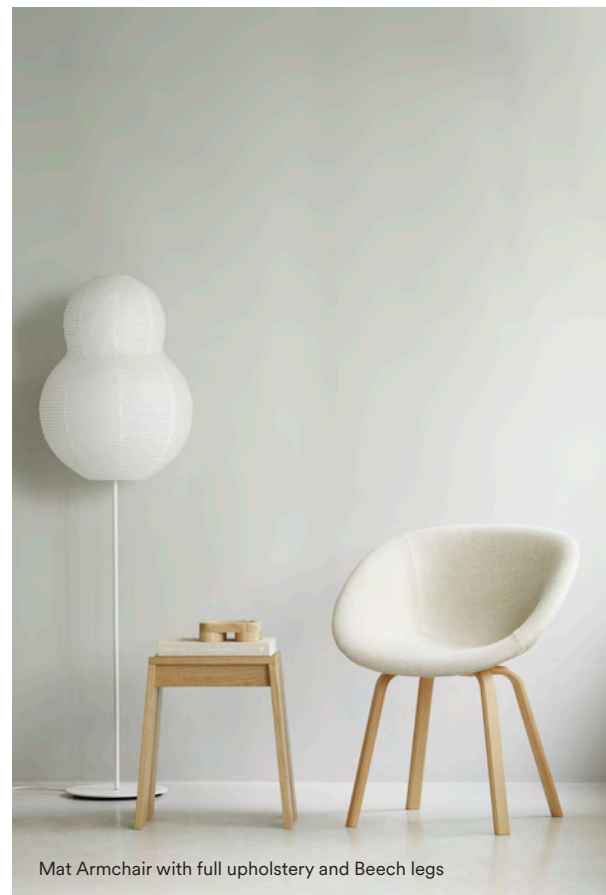

Due to its immense strength and the added benefit of CO2 absorption, eelgrass, a type of seaweed, is highly durable and has a lower environmental impact compared to other materials. Eelgrass plays an extremely important role in the underwater ecosystem, so instead of removing it from its natural habitat, we collect the eelgrass that naturally washes ashore along the coasts of Denmark. For Mat Chair, the dried eelgrass, in combination with the milled hemp fibers, offers a grainy expression, exposing the natural beauty and tactility of the materials.

The collection includes a dining chair with two shell typologies, a barstool in two heights, a bar chair in two heights and a bar armchair in two heights, all available with a hemp shell or a hemp shell with added eelgrass, as well as with front or full upholstery. The base for Mat Chair is crafted from FSC™ certified (FSC-C163461) beech plywood and beech plywood from other controlled sources, or powder coated steel in two color options of Cream or Black. The wide-ranging nature of the collection enables the chair to cater to a diversity of spaces from restaurants to educational facilities to hotel lobbies as well as in private residential settings.

Mat Armchair with full upholstery and Beech legs