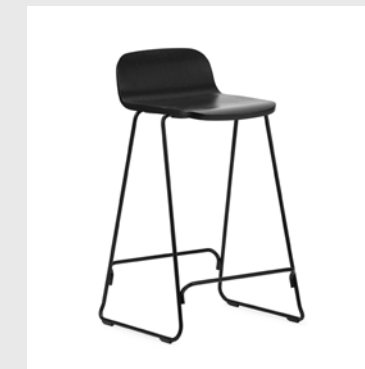

Model: Just Barstool
Design: Iskos-Berlin, 2014
Dimensions: H: 90 x W: 47,5 x D: 44 x SH: 75 cm
Specifications: Stackable
Shell: Lacquered oak veneer / Painted and lacquered ash veneer