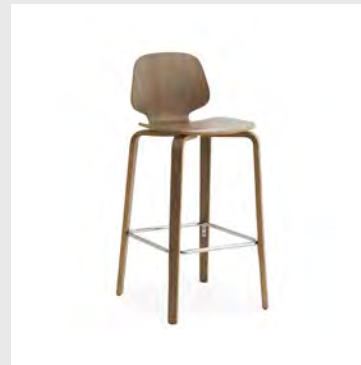

Model: My Chair Barstool
Design: Nikolai Wiig Hansen, 2013
Dimensions: H: 93 x W: 45,5 x D: 48 x SH: 65 cm
Shell & legs: Lacquered oak veneer / Lacquered walnut veneer / Painted and lacquered ash veneer

Upholstery: Available with full or front upholstery in a wide range of textiles and leathers