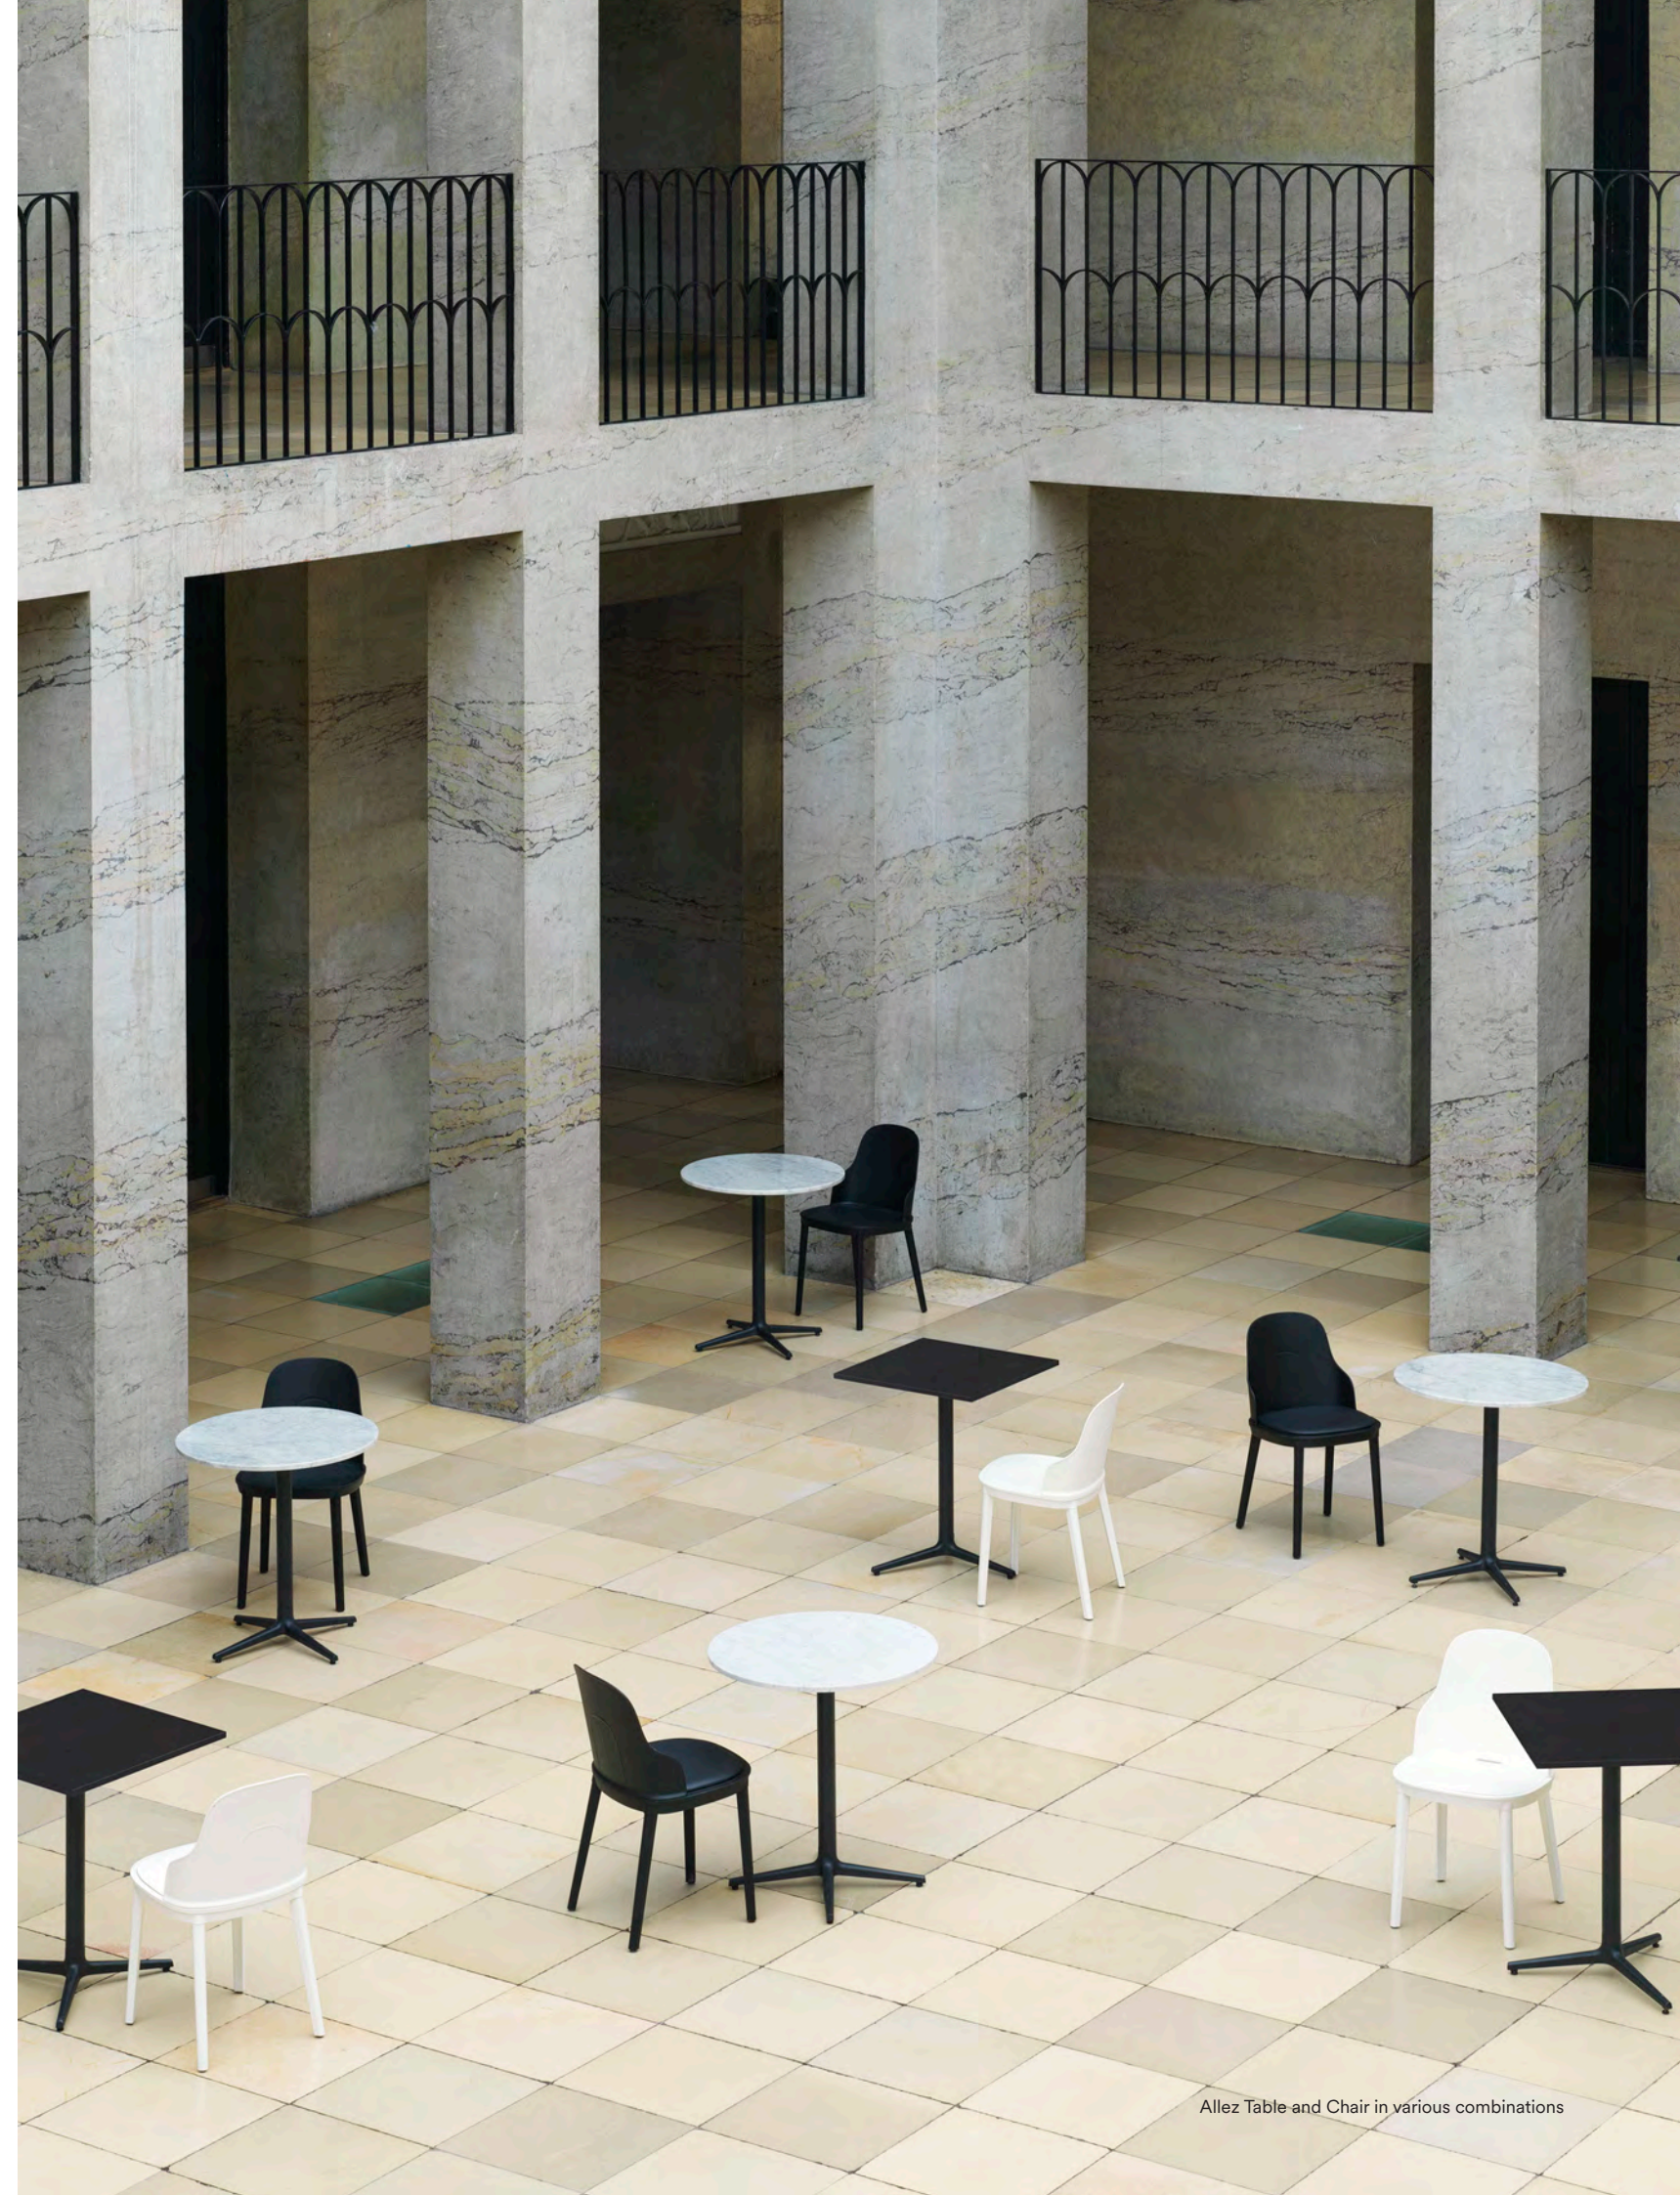

Allez Table and Chair in various combinations