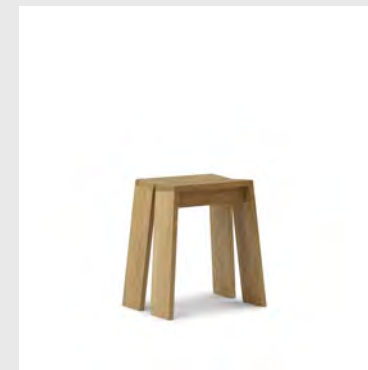

Model: Let Stool
Design: Aspekt Office, 2024
Dimensions: H: 46 x W: 42 x D: 31 cm
Material: Lacquered oak / Stained ash