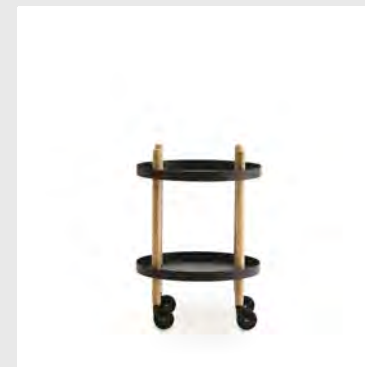

Model: Block Table
Design: Simon Legald, 2012
Dimensions: H: 64 x Ø: 45 cm
Tabletop: Powder coated steel

Legs: Lacquered ash