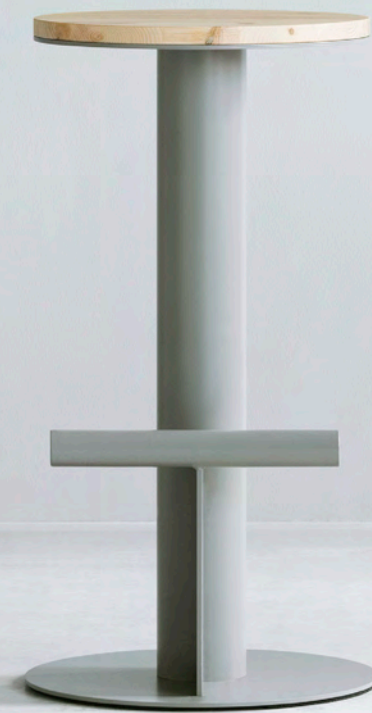

Ace Bar Chair 75 cm

ACE

Ace is distinguished by its friendly, organic lines in a design of timeless elegance. With their high backrest and luxurious upholstery, the Ace Chair and Bar Chair offer unparalleled comfort to sit for hours on end. Its rounded contours emphasize the inviting volume of the full upholstery, framed elegantly by the piping around the seat and back and counterbalanced by its sturdy, metal base.

POLE

**AN UNCONVENTIONAL,
CONTEMPORARY
BARSTOOL**

Pole Barstool 65 cm in Black

Pole Barstool 75 cm in Grey

Pole Barstool 65 cm in Sand

Pole Barstool 65 cm in Sand

Circa Barstool and Stool in various combinations