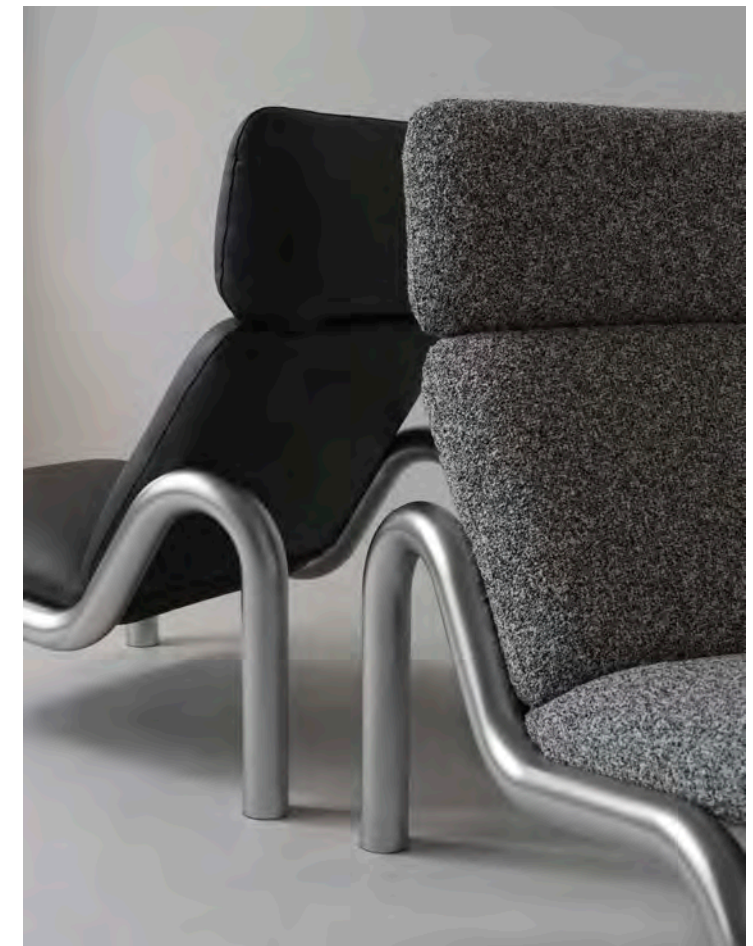

Tube Lounge Chair

Tube Lounge Chair

TUBE

An unconventional lounge chair with an innate curiosity towards breaking the norms of the archetypical shapes and lines of traditional lounge chairs. Born from a desire to create something unique, out of the ordinary, Tube is a reimagined rendition of the classic lounge chair. At the heart of the design lies the captivating interplay between soft and solid elements. Two over dimensioned glass blasted steel tubes form the distinctive frame of the chair, elegantly bending to follow the organic curvature of the generously padded seat.