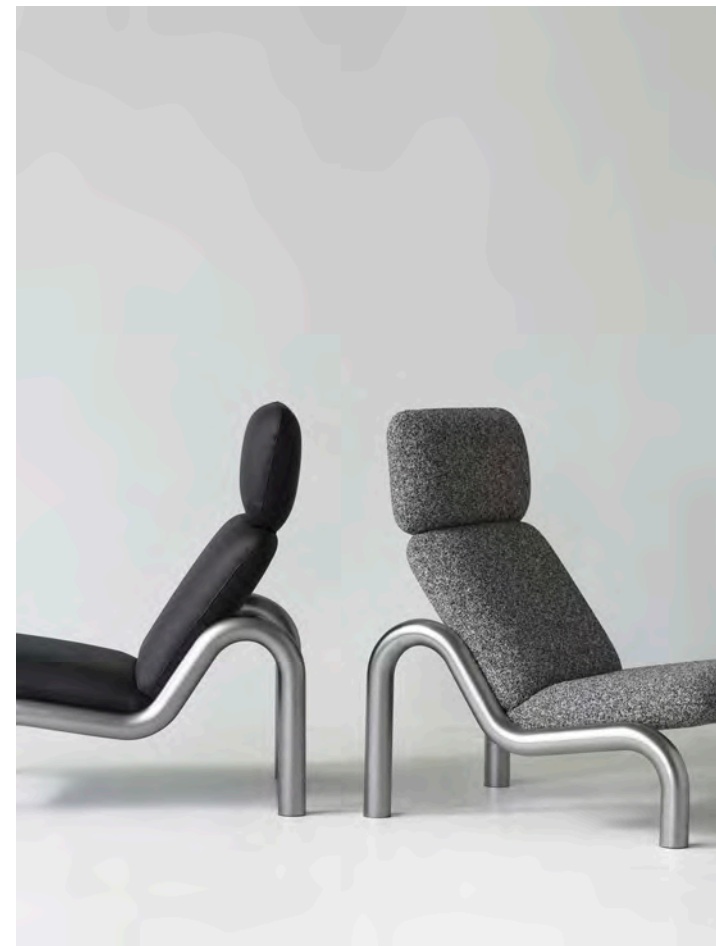

Tube Lounge Chair