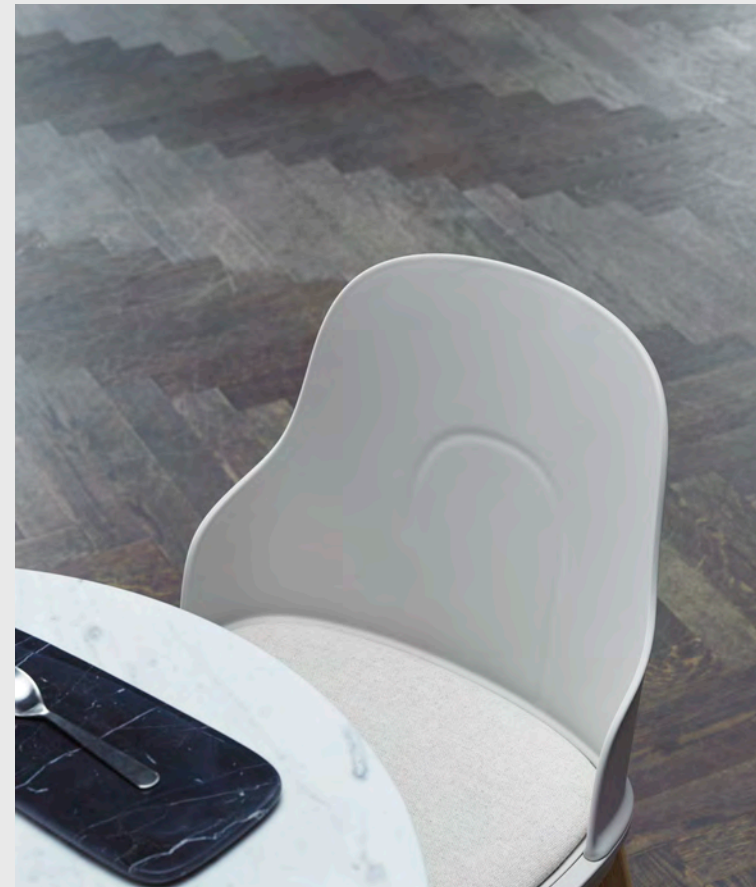

Model: Allez Chair
Design: Simon Legald, 2021
Dimensions: H: 79 x W: 45 x D: 50 x SH: 45,5 cm
Shell: Polypropylene
Legs: Polypropylene
Seat: Polyamide / Molded polypropylene wicker / Upholstery in select colors of Camira Main Line Flax, Sørensens Ultra Leather or Sunbrella Canvas (outdoor fabric)