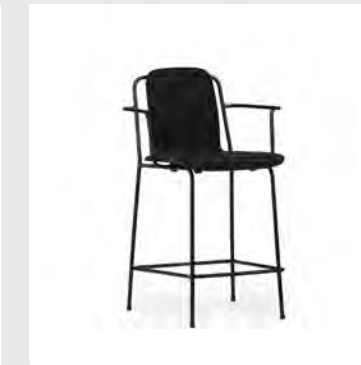

Model: Studio Bar Armchair
Design: Simon Legald, 2020
Dimensions: H: 103 x W: 60 x D: 57 x SH: 65 cm
Shell: Lacquered oak veneer / Painted and lacquered ash veneer

Legs: Powder coated steel

Upholstery: Available with full or front upholstery in a wide range of textiles and leathers