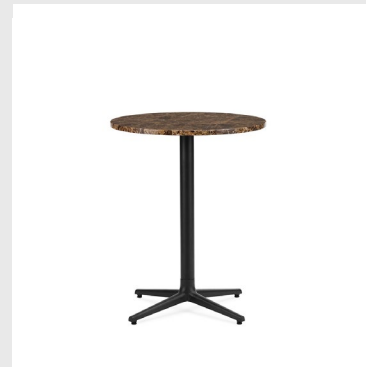

Model: Allez Table
Design: Simon Legald, 2021
Dimensions: H: 75 x Ø: 60 cm
Specifications: 3 legs
Tabletop: Polished marble / Oak veneer / Stainless steel

Base: Cast iron

Model: Allez Table
Design: Simon Legald, 2021
Dimensions: H: 75 x L: 60 x D: 60 cm
Specifications: 3 legs
Tabletop: Oak veneer / Stainless steel

Base: Cast iron

Model: Allez Table
Design: Simon Legald, 2021
Dimensions: H: 75 x Ø: 60 cm
Specifications: 4 legs
Tabletop: Polished marble / Oak veneer / Stainless steel

Base: Cast iron

Model: Allez Table
Design: Simon Legald, 2021
Dimensions: H: 75 x Ø: 70 cm
Specifications: 4 legs
Tabletop: Polished marble / Oak veneer / Stainless steel