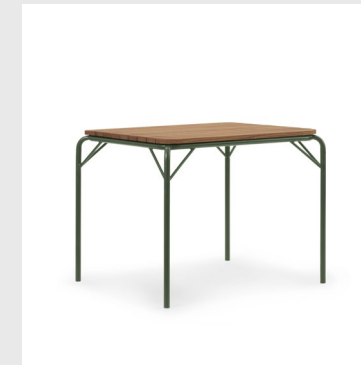

Model: Vig Table 90x80 cm Robinia
Design: Simon Legald, 2023
Dimensions: H: 76 x W: 90 x L: 80 cm
Material: Double powder coated steel and oiled Robinia (Black Locust) wood