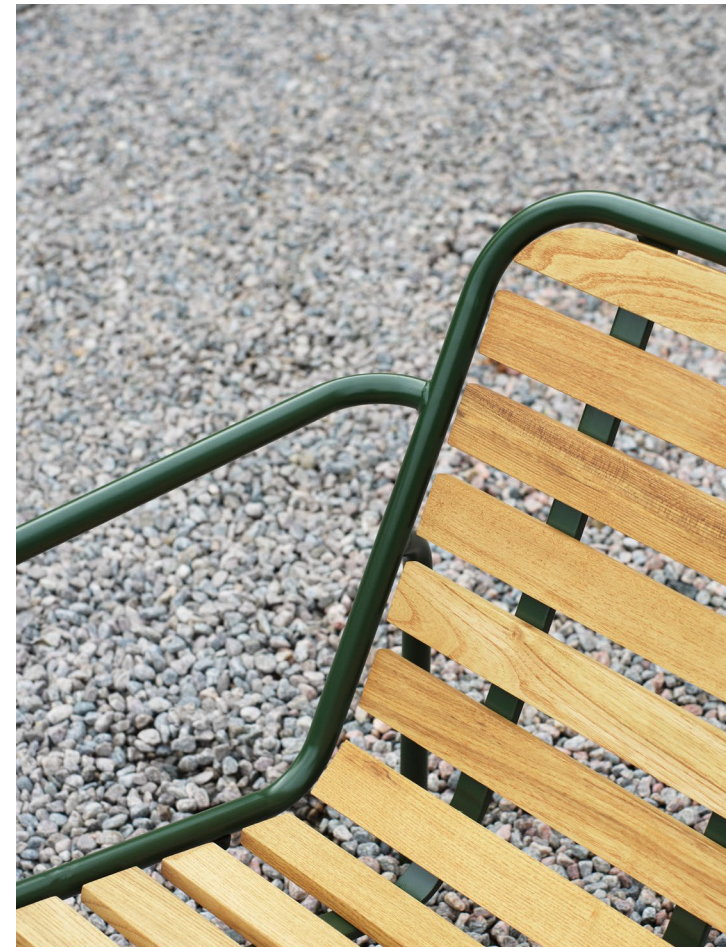

Vig Lounge Chair Robinia in Dark Green