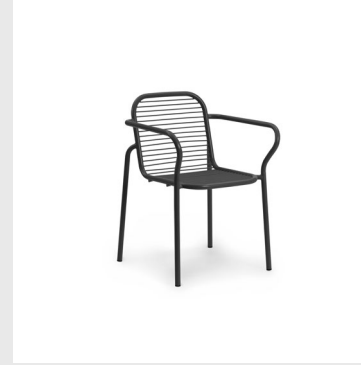

Model: Vig Armchair
Design: Simon Legald, 2023
Dimensions: H: 83 x W: 61 x D: 57 x SH: 46 cm
Specifications: Stackable
Material: Double powder coated steel