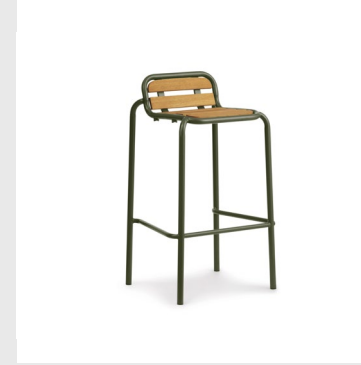

Model: Vig Barstool
Design: Simon Legald, 2023
Dimensions: H: 89 x W: 51 x D: 46 x SH: 75 cm
Specifications: Stackable
Material: Double powder coated steel and oiled Robinia (Black Locust) wood