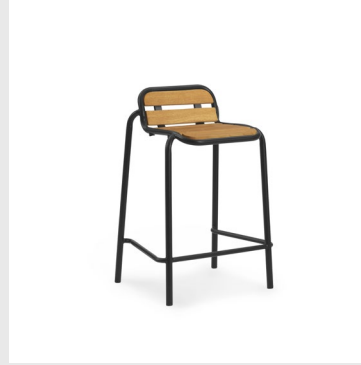

Model: Vig Barstool
Design: Simon Legald, 2023
Dimensions: H: 78,5 x W: 51 x D: 45 x SH: 65 cm
Specifications: Stackable
Material: Double powder coated steel and oiled Robinia (Black Locust) wood