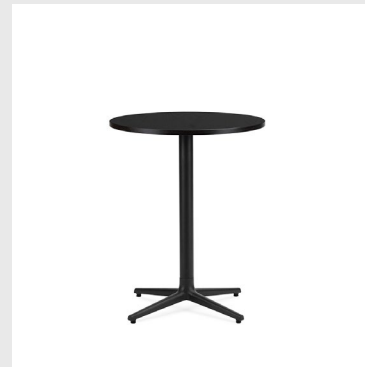

Model: Allez Table
Design: Simon Legald, 2021
Dimensions: H: 75 x Ø: 60 cm
Specifications: 3 legs
Tabletop: Polished marble / Oak veneer / Stainless steel