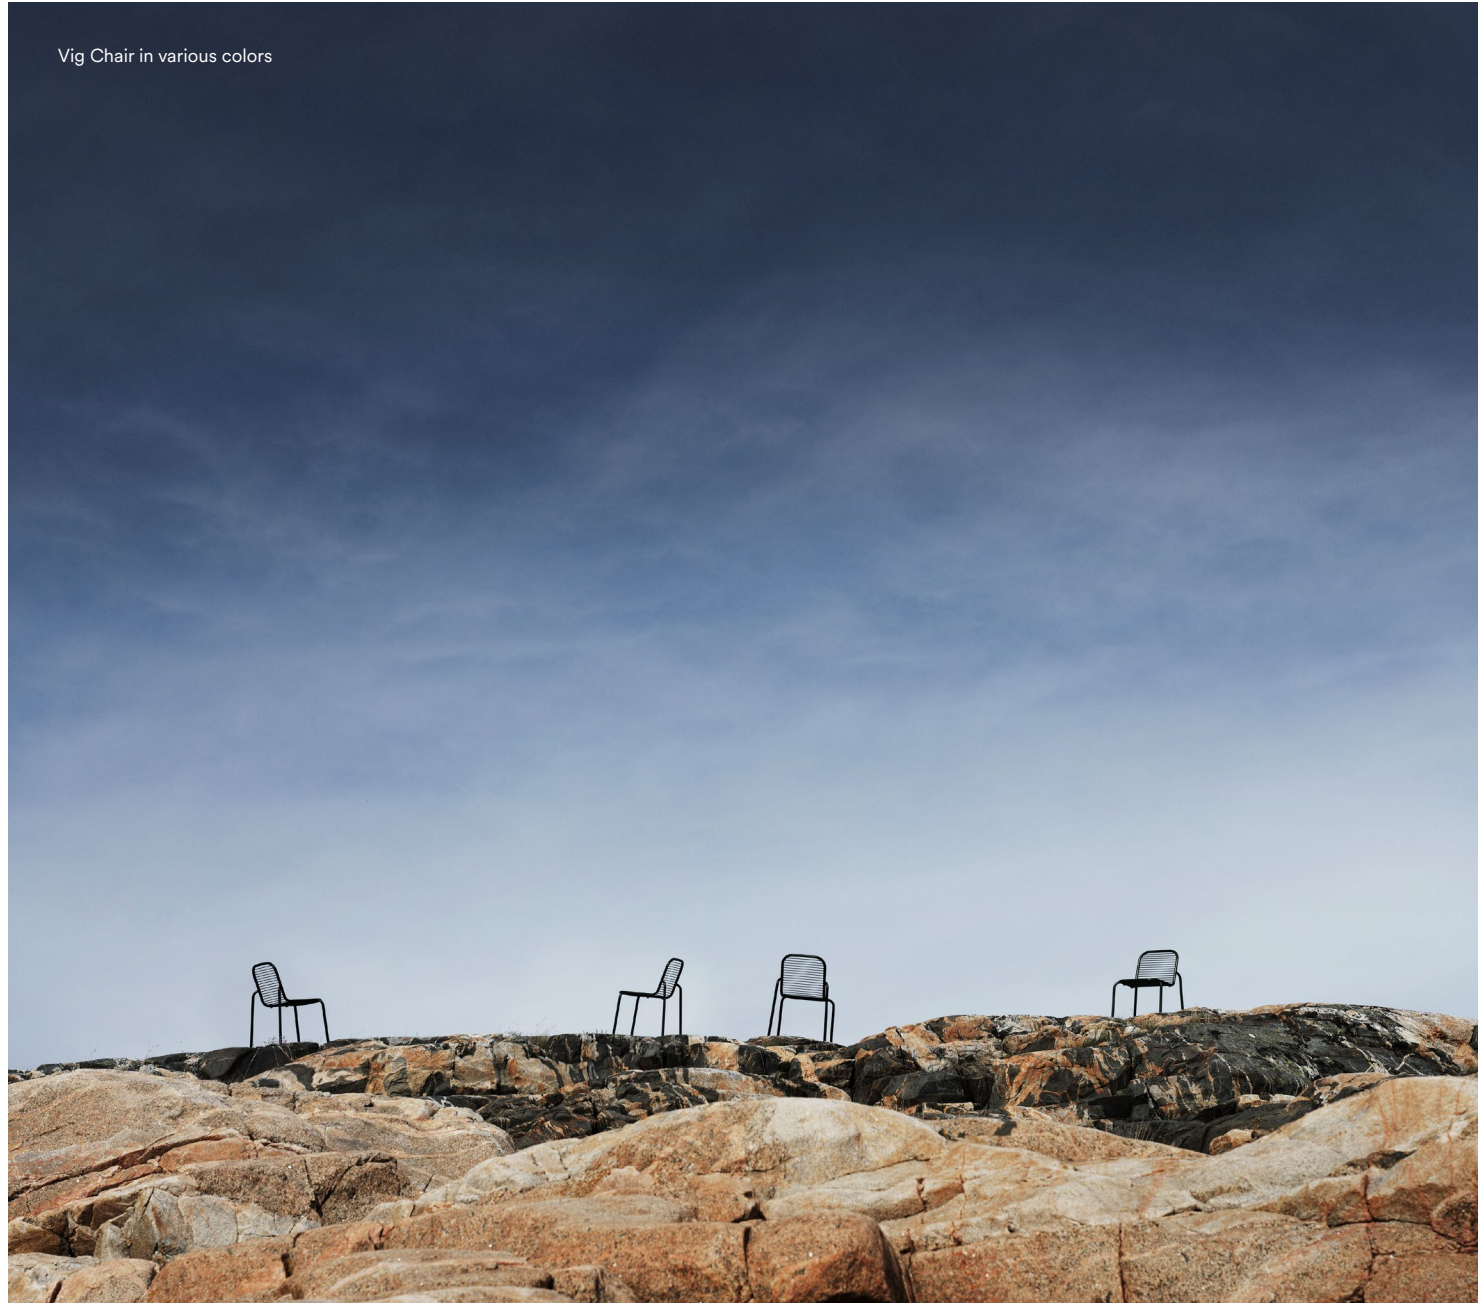

Vig Chair in various colors