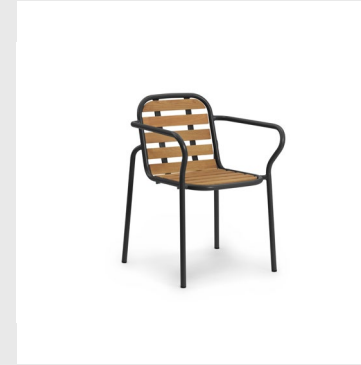

Model: Vig Armchair Robinia
Design: Simon Legald, 2023
Dimensions: H: 83 x W: 61 x D: 57 x SH: 46 cm
Specifications: Stackable
Material: Double powder coated steel and oiled Robinia (Black Locust) wood