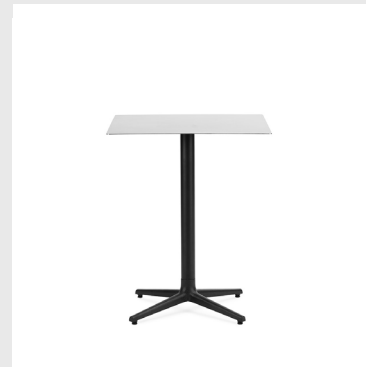

Model: Allez Table
Design: Simon Legald, 2021
Dimensions: H: 75 x Ø: 60 cm
Specifications: 3 legs
Tabletop: Polished marble / Oak veneer / Stainless steel

Base: Cast iron

Model: Allez Table
Design: Simon Legald, 2021
Dimensions: H: 75 x L: 60 x D: 60 cm
Specifications: 3 legs
Tabletop: Oak veneer / Stainless steel