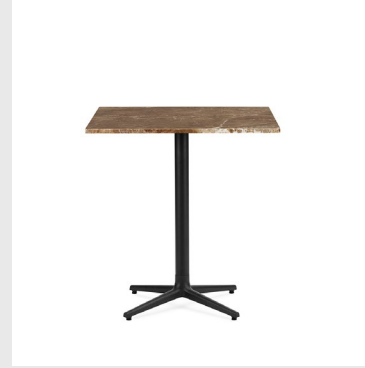

Model: Bit Lounge Chair
Design: Simon Legald, 2024
Dimensions: H: 75,5 x W: 91 x D: 79 x SH: 42 cm
Material: 85-95% Low Density Polyethylene Industrial Waste, 5-15% Polyethylene

Model: Allez Chair
Design: Simon Legald, 2021
Dimensions: H: 79 x W: 45 x D: 50 x SH: 45,5 cm
Shell: Polypropylene
Legs: Polypropylene
Seat: Polyamide / Molded polypropylene wicker / Upholstery in select colors of Camira Main Line Flax, Sørensen Ultra Leather or Sunbrella Canvas (outdoor fabric)

ALLEZ COLLECTION

Model: Allez Table
Design: Simon Legald, 2021
Dimensions: H: 75 x L: 60 x D: 60 cm
Specifications: 4 legs
Tabletop: Oak veneer / Stainless steel

Base: Cast iron

Model: Allez Table
Design: Simon Legald, 2021
Dimensions: H: 75 x L: 70 x D: 70 cm
Specifications: 4 legs
Tabletop: Polished marble / Oak veneer / Stainless steel