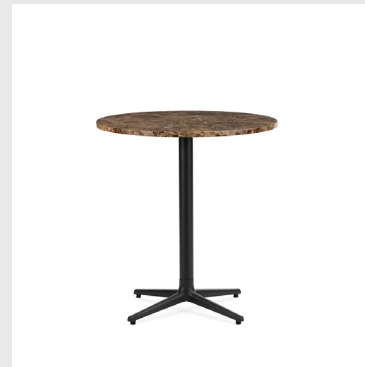

Model: Allez Table
Design: Simon Legald, 2021
Dimensions: H: 75 x Ø: 60 cm
Specifications: 3 legs
Tabletop: Polished marble / Oak veneer / Stainless steel

Base: Cast iron

Model: Allez Table
Design: Simon Legald, 2021
Dimensions: H: 75 x L: 60 x D: 60 cm
Specifications: 3 legs
Tabletop: Oak veneer / Stainless steel

Base: Cast iron

Model: Allez Table
Design: Simon Legald, 2021
Dimensions: H: 75 x Ø: 60 cm
Specifications: 4 legs
Tabletop: Polished marble / Oak veneer / Stainless steel

Base: Cast iron

Model: Allez Table
Design: Simon Legald, 2021
Dimensions: H: 75 x Ø: 70 cm
Specifications: 4 legs
Tabletop: Polished marble / Oak veneer / Stainless steel