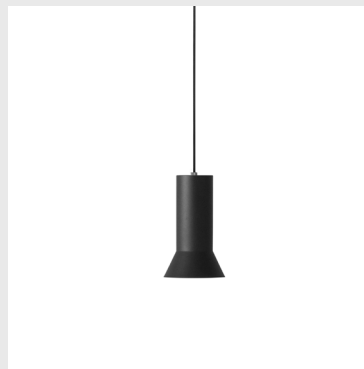

Model: Hat Lamp Small
Design: Simon Legald, 2023
Dimensions: H: 22 x Ø: 13 cm
Material: Aluminum

Cord: 4 m color-coordinated textile cord
Light Source: EU: E27 8W 240V LED bulb / US: E26 8W 120V LED bulb
IP Rating: IP20