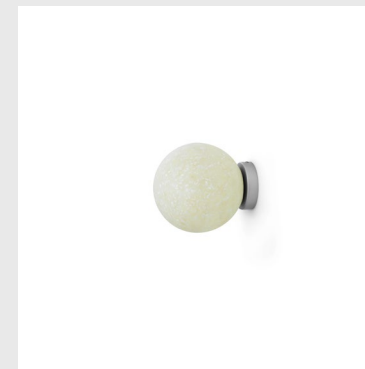

Model: Pix Lamp Ceiling/Wall Ø30
Design: Simon Legald, 2023
Dimensions: D: 33 x Ø: 30 cm
Material: 100% Low density polyethylene industrial waste, steel, aluminum. Due to the granulated plastic composition, each lamp shade is unique.

Specifications: Can be hardwired or installed with a cord. Cord not included.
Light Source: EU: E27 Ø30 L125 3W 240V LED bulb / US: E26 Ø30 L125 3W 120V LED bulb
IP Rating: IP20