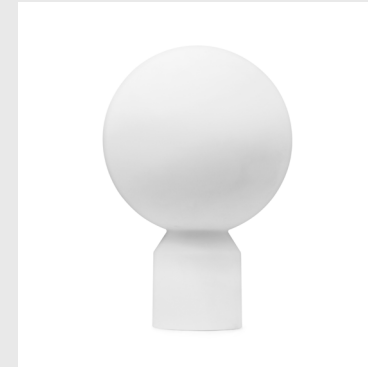

Model: Yo Lamp Large
Design: Simon Legald, 2024
Dimensions: H: 60 x Ø: 40
Material: PE and ABS

Cord: Type Micro-C magnetic USB, 100 cm
Light Source: 6W Integrated LED
Light Output: 845 Lumen
Color temperature (Kelvin): 3000 K
IP Rating: IP44