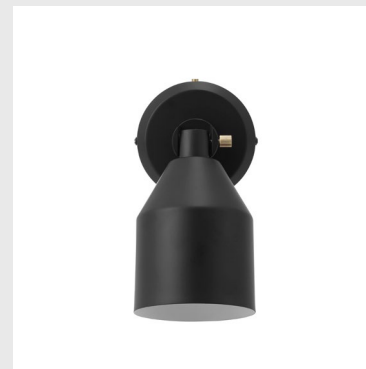

Model: Klip Wall Lamp
Design: Simon Legald, 2022
Dimensions: H: 15,8 x W: 24,3 cm
Material: Powder coated steel

Cord: 2 m plastic cord with switch
Light Source: EU: E14 2W 240V LED bulb / US: E12 2W 120V LED bulb
IP Rating: IP20