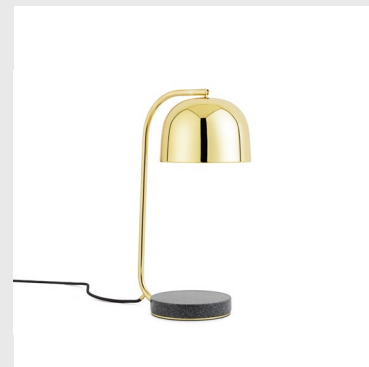

Model: Grant Table Lamp
Design: Simon Legald, 2018
Dimensions: H: 45 x Ø: 17,5 cm
Material: Brass plated steel, Black plated steel, granite

Cord: 2 m black textile cord with switch
Light Source: EU: 2xG9 3W 240V LED bulb / US: 2xG9 3W 120V LED bulb
IP Rating: IP20