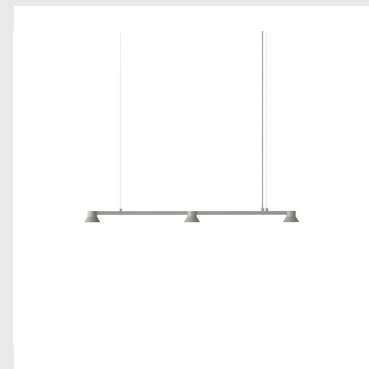

Model: Hat Lamp Linear Small
Design: Simon Legald, 2023
Dimensions: H: 6 x W: 9 x L: 115 cm
Material: Aluminum, steel, acrylic (PMMA)

Cord: 4 m textile cord
Light Source: 15 W Integrated LED
Light Output: 800 Lumen
Color temperature (Kelvin): 2700-6500 K
IP Rating: IP20