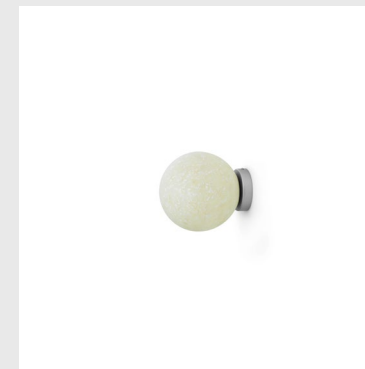

Model: Pix Lamp Ceiling/Wall Ø20
Design: Simon Legald, 2023
Dimensions: D: 22,3 x Ø: 20 cm
Material: 100% Low density polyethylene industrial waste, steel, aluminum. Due to the granulated plastic composition, each lamp shade is unique.

Specifications: Can be hardwired or installed with a cord. Cord not included.
Light Source: EU: E27 Ø30 L125 3W 240V LED bulb / US: E26 Ø30 L125 3W 120V LED bulb
IP Rating: IP20