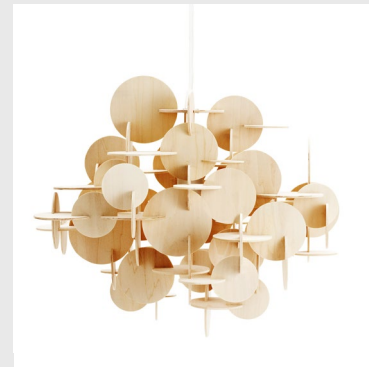

Model: Bau Lamp Large
Design: Vibeke Fonnesberg Schmidt, 2010
Measurements: H: 51 x L: 57 cm
Material: Linden wood veneer

Cord: 4 m white textile cord
Light Source: EU: E27 8W 240V LED bulb / US: E26 8W 120V LED bulb
IP Rating: IP20