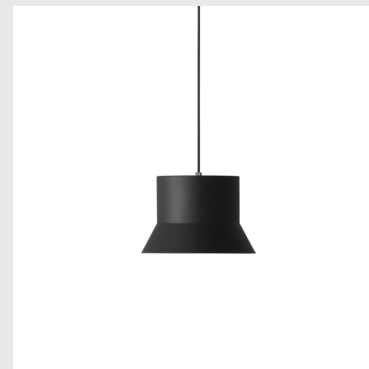

Model: Hat Lamp Large
Design: Simon Legald, 2023
Dimensions: H: 17 x Ø: 25 cm
Material: Aluminum

Cord: 4 m color-coordinated textile cord
Light Source: EU: E27 8W 240V LED bulb / US: E26 8W 120V LED bulb
IP Rating: IP20