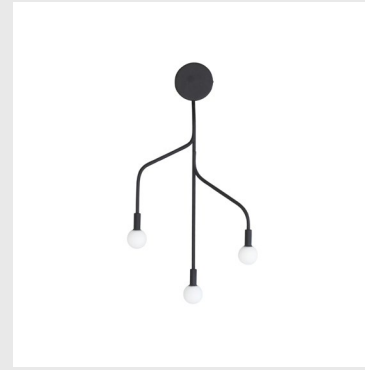

Model: Vekst Wall Lamp
Design: Simon Legald, 2023
Measurements: H: 73 x W: 22 x L: 39 cm
Material: Powder-coated steel and etched opal glass

Light Source: EU: G4 0.6W 240V LED bulb / US: G4 0.6W 120V LED bulb
IP Rating: IP20