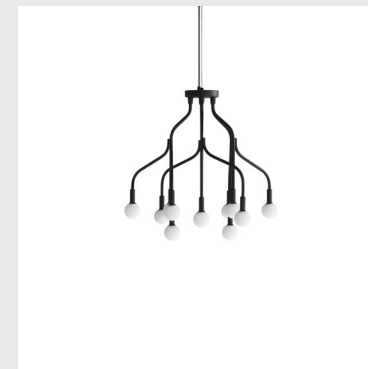

Model: Vekst Lamp Small
Design: Simon Legald, 2023
Dimensions: H: 54 x Ø: 62 cm
Material: Powder coated steel and etched opal glass

Cord: 4 m black textile cord
Light Source: EU: G4 0.6W 240V LED bulb / US: G4 0.6W 120V LED bulb
IP Rating: IP20