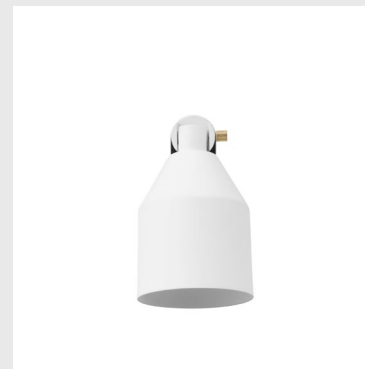

Model: Klip Lamp
Design: Simon Legald, 2022
Dimensions: H: 32,5 x W: 10 cm
Material: Powder coated steel

Cord: 2 m plastic cord with switch
Light Source: EU: E14 2W 240V LED bulb / US: E12 2W 120V LED bulb
IP Rating: IP20