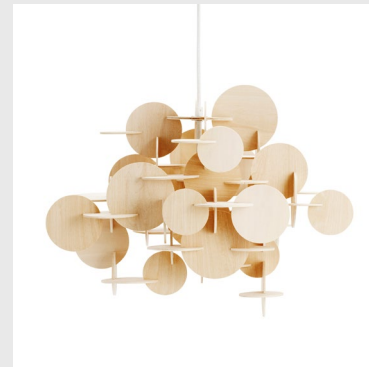

Model: Bau Lamp Small
Design: Vibeke Fonnesberg Schmidt, 2010
Measurements: H: 44 x L: 57,5 cm
Material: Linden wood veneer

Cord: 4 m white textile cord
Light Source: EU: E27 8W 240V LED bulb / US: E26 8W 120V LED bulb
IP Rating: IP20