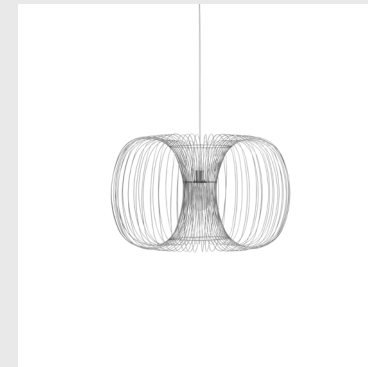

Amp Wall Lamp Smoke/Black

Bubba Lamp Ceiling/Wall Ø25

Bubba Lamp Ceiling/Wall Ø25

BUBBA

Bubba is an elegant and characterful lighting collection inspired by the way soap bubbles float into each other, forming intricate bubble clusters. Crafted from etched opal glass, Bubba comes as a pendant lamp in two different sizes, a large ceiling lamp and a smaller lamp ideal for both wall and ceiling surfaces. Designed for numerous uses and settings, the collection boasts an aesthetic and versatility that allows it to adapt to any room and need.

Model: Bau Lamp Large
Design: Vibeke Fonnesberg Schmidt, 2010
Measurements: H: 51 x L: 57 cm
Material: Linden wood veneer

Cord: 4 m white textile cord
Light Source: EU: E27 8W 240V LED bulb / US: E26 8W 120V LED bulb
IP Rating: IP20

Model: Coil Lamp Ø50
Design: Simon Legald, 2022
Dimensions: H: 22,5 x Ø: 50 cm
Material: Stainless steel

Cord: 4m white textile cord
Light Source: EU: E27 Ø95 8W 240V LED bulb / US: E26 Ø95 8W 120V LED bulb
IP Rating: IP20

Model: Coil Lamp Ø76
Design: Simon Legald, 2022
Dimensions: H: 37 x Ø: 76 cm
Material: Stainless steel

Cord: 4m white textile cord
Light Source: EU: E27 Ø95 8W 240V LED bulb / US: E26 Ø95 8W 120V LED bulb
IP Rating: IP20