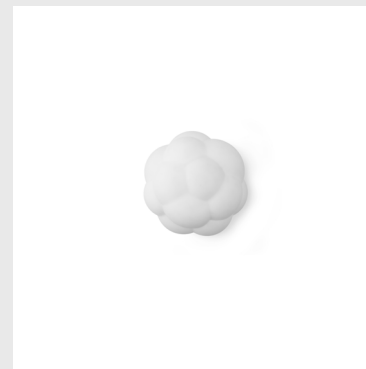

Model: Bubba Lamp Ceiling/Wall Ø25
Design: Yuchen Wu, 2023
Dimensions: H: 28 x Ø: 25 cm
Material: Glass, aluminum, steel

Specifications: Can be hardwired or installed with a cord. Cord not included.
Light Source: EU: E14 Ø45 2W 240V LED bulb / US: E12 Ø45 2W 120V LED bulb
IP Rating: IP20