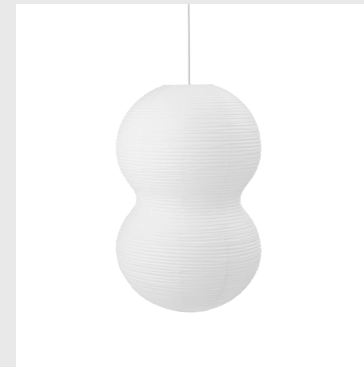

Model: Puff Lamp Twist
Design: Saskia Huebner, 2022
Dimensions: H: 90 x Ø: 50 cm
Material: Rice paper lamp shade

Cord: A white textile cord with socket and canopy can be purchased as an add-on for the pendants.
Light Source: EU: E27 A60 MAX 6W 240V LED bulb / US: E26 Ø19 MAX 120V LED bulb
IP Rating: IP20