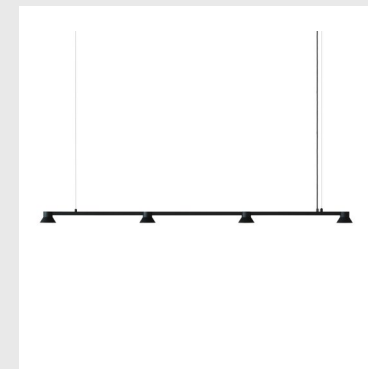

Model: Hat Lamp Linear Large
Design: Simon Legald, 2023
Dimensions: H: 6 x W: 9 x L: 167 cm
Material: Aluminum, steel, acrylic (PMMA)

Cord: 4 m textile cord
Light Source: 20 W Integrated LED
Light Output: 800 Lumen
Color temperature (Kelvin): 2700-6500 K
IP Rating: IP20