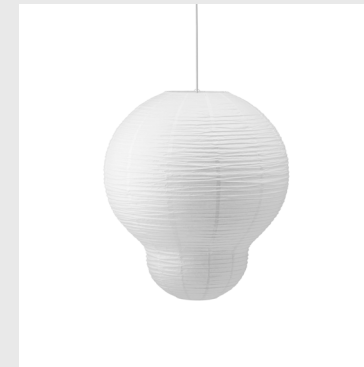

Model: Puff Lamp Bulb
Design: Saskia Huebner, 2022
Dimensions: H: 75 x Ø: 60 cm
Material: Rice paper lamp shade

Cord: A white textile cord with socket and canopy can be purchased as an add-on for the pendants.
Light Source: EU: E27 A60 MAX 6W 240V LED bulb / US: E26 Ø19 MAX 120V LED bulb
IP Rating: IP20