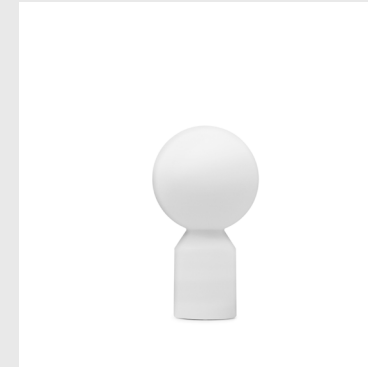

Model: Yo Lamp Small
Design: Simon Legald, 2024
Dimensions: H: 27 x Ø: 15
Material: PE and ABS

Cord: Type Micro-C magnetic USB, 100 cm
Light Source: 3W Integrated LED
Light Output: 160 Lumen
Color temperature (Kelvin): 3000 K
IP Rating: IP44