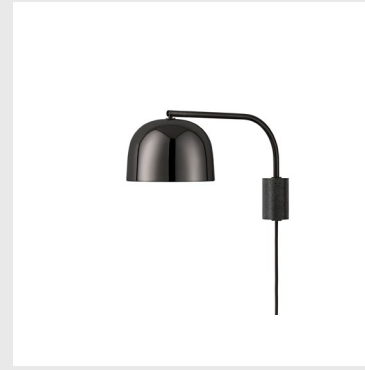

Model: Grant Lamp 43cm
Design: Simon Legald, 2018
Dimensions: H: 22 x D: 43 x Ø: 17,5 cm
Material: Steel, granite

Cord: 4 m black textile cord with switch
Light Source: EU: 2xG9 3W 240V LED bulb / US: 2xG9 3W 120V LED bulb
IP Rating: IP20