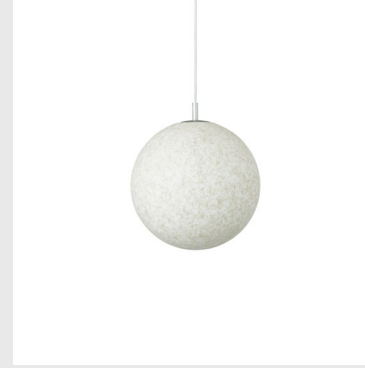

Model: Pix Lamp Ø30
Design: Simon Legald, 2022
Dimensions: Ø: 30 cm
Material: 100% Low density polyethylene industrial waste, steel and aluminium. Due to the granulated plastic composition, each lamp shade is unique.

Cord: 4 m white textile cord
Light Source: EU: E27 Ø30 L125 3W 240V LED bulb / US: E26 Ø30 L125 3W 120V LED bulb
IP Rating: IP20