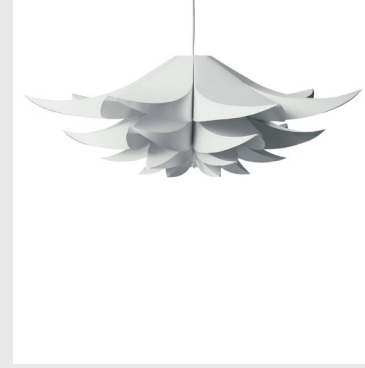

Model: Norm 06 Lamp Large
Design: Simon Karkov, 2006
Dimensions: H: 32 x Ø: 85 cm
Material: Lamp shade foil

Cord: Not included. Can be purchased separately
Light Source: EU: E27 8W 240V LED bulb / US: E26 8W 120V LED bulb