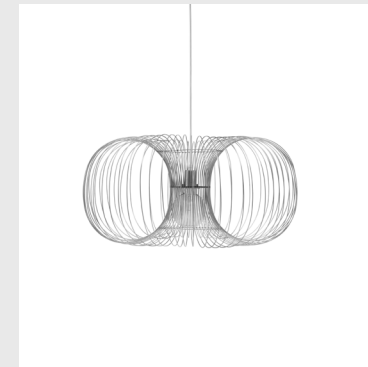

SUPERPOSE

SCULPTURALLY ARRANGED GEOMETRICAL SHAPES

Vekst Lamp Small

VEKST

The sculptural Vekst Lamp collection draws clear inspiration from nature. Resembling tree branches, Vekst features slender arms extending into a crown-like shape. Crafted from powder-coated steel, each branch holds a bulb encased in etched opal glass, mimicking new, emerging buds. These glass lampshades, illuminated by LED bulbs, and arranged in a symmetrical, sculptural manner, create an impressive and poetic play of light.

Amp Wall Lamp Smoke/Black

Bubba Lamp Ceiling/Wall Ø25

Bubba Lamp Ceiling/Wall Ø25

BUBBA

Bubba is an elegant and characterful lighting collection inspired by the way soap bubbles float into each other, forming intricate bubble clusters. Crafted from etched opal glass, Bubba comes as a pendant lamp in two different sizes, a large ceiling lamp and a smaller lamp ideal for both wall and ceiling surfaces. Designed for numerous uses and settings, the collection boasts an aesthetic and versatility that allows it to adapt to any room and need.

Model: Coil Lamp Ø50
Design: Simon Legald, 2022
Dimensions: H: 22,5 x Ø: 50 cm
Material: Stainless steel

Cord: 4m white textile cord
Light Source: EU: E27 Ø95 8W 240V LED bulb / US: E26 Ø95 8W 120V LED bulb
IP Rating: IP20

Model: Coil Lamp Ø76
Design: Simon Legald, 2022
Dimensions: H: 37 x Ø: 76 cm
Material: Stainless steel

Cord: 4m white textile cord
Light Source: EU: E27 Ø95 8W 240V LED bulb / US: E26 Ø95 8W 120V LED bulb
IP Rating: IP20