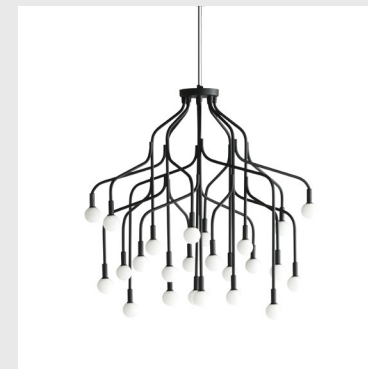

Model: Vekst Lamp Large
Design: Simon Legald, 2023
Dimensions: H: 81 x Ø: 88 cm
Material: Powder coated steel and etched opal glass

Cord: 4 m black textile cord
Light Source: EU: G4 0.6W 240V LED bulb / US: G4 0.6W 120V LED bulb
IP Rating: IP20

PENDANTS