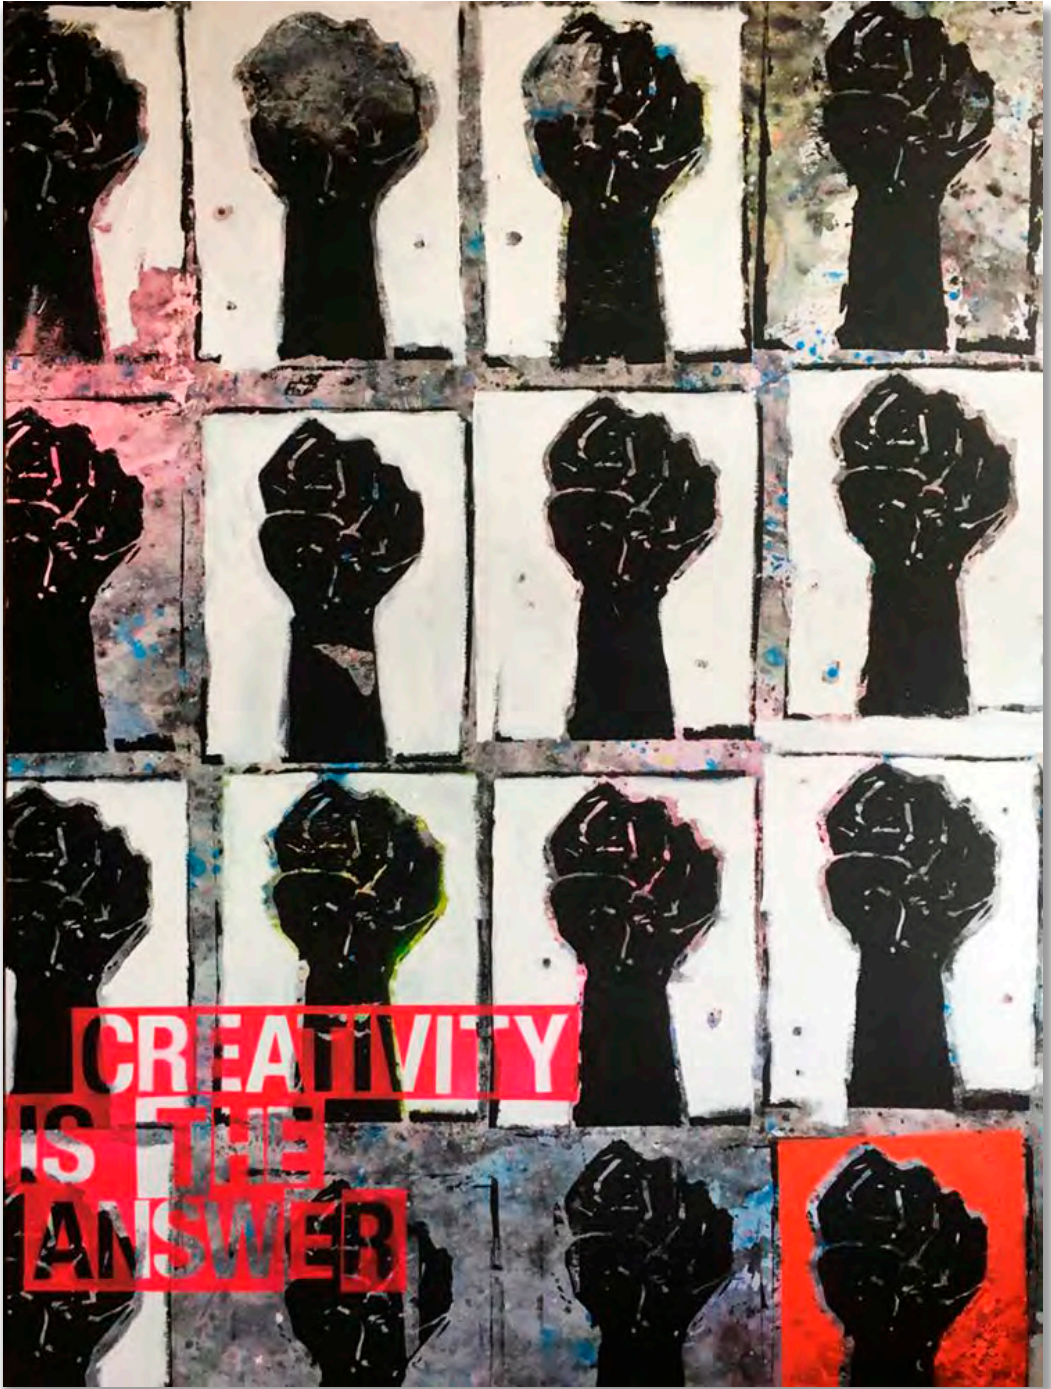

Creativity is the answer