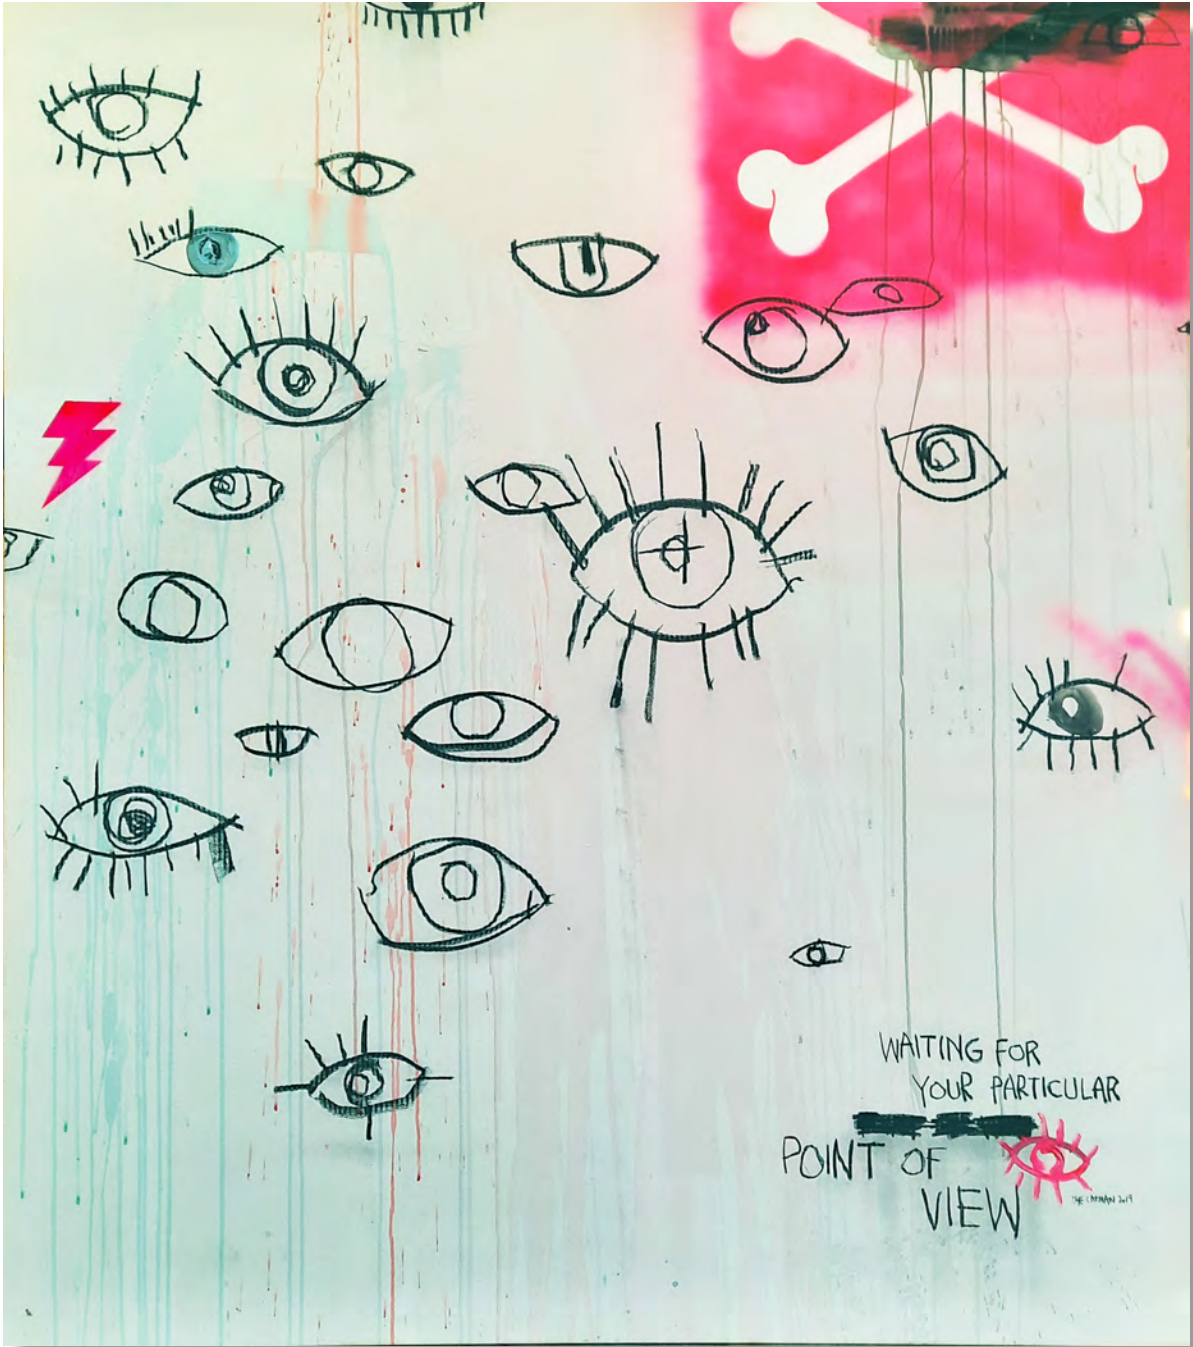

Sciences

190 x 120 cm
Bespoke art. Square or rectangular format

Welcome

180 x 125 cm
Bespoke art. Square or rectangular format

Photocall

150 x 200 cm
one-off piece

Point of view

150 x 170 cm
one-off piece
bespoke art