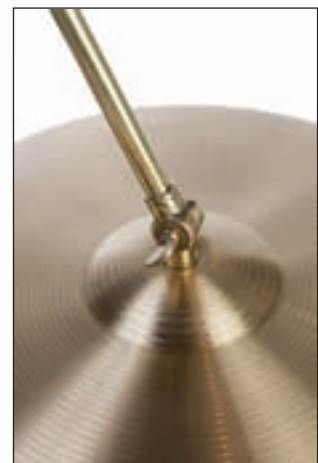

h: 100 to 140 cm - l: 90 to 105 cm

base: Ø 35 cm

Music collection

ref. ILSXL

Splash table. Music Collection

Real music plates, brass tubes, 3 articulations, bulb G9 or LED
Platos de música, tubos de latón, 3 articulaciones, bombilla G9 o LED
Cymbales, tiges en laiton, 3 articulations, ampoule G9 ou LED