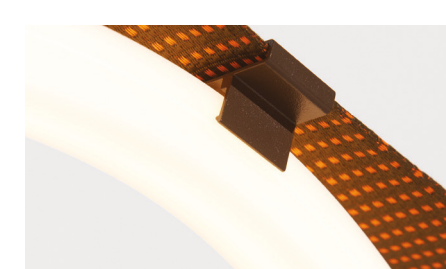

Petite
Pieture

ECLIPSE
GARNIER PINGREE

CHAISE LOUNGE
LOUNGE CHAIR

BANC
BENCH

CHAISE LONGUE
DAYBED

OTTOMAN
OTTOMAN

SPLINE
DAVID DERKSEN

SUSPENSION
PENDANT LIGHT

QUASAR
SAM YRIO

LAMPE NOMADE
PORTABLE LAMP

WEEK-END
STUDIO BRICHETZIEGLER

CHAISE
CHAIR

BRIDGE
BRIDGE

FAUTEUIL
ARMCHAIR

TABOURET HAUT
BAR STOOL

TABOURET
STOOL

BANC SANS DOSSIER
BENCH WITHOUT BACK

BANC
BENCH

SOFA DOUBLE
DOUBLE SOFA

TABLE HAUTE CARRÉE/RONDE
HIGH SQUARE/ROUND TABLE

TABLE BISTROT CARRÉE/RONDE
SQUARE/ROUND BISTRO TABLE

TABLE CARRÉE
SQUARE TABLE

TABLE RECTANGLE - MOYEN
MEDIUM RECTANGLE TABLE