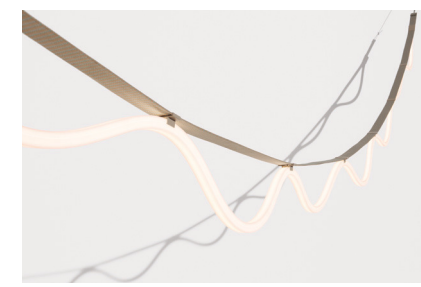

SPLINE
DAVID DERKSEN