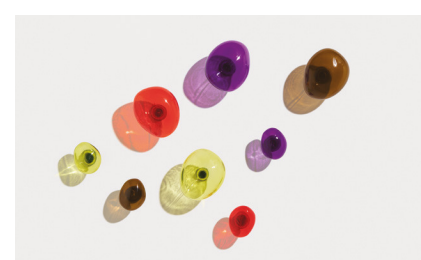

BUBBLE  
VAULOT & DYÈVRE

KLUMP  
HENRIK ODEGAARD

SHADES OF TIME  
CAROLE BALJINGS

COURTYARD  
LES CRAFTIES

Find all the contents of  
Petite Friture collections