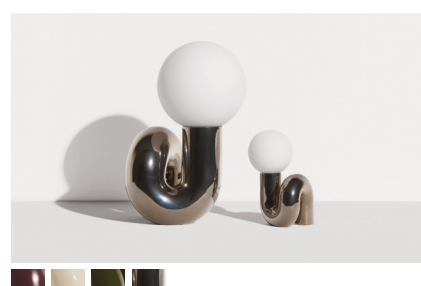

LIGHTING

PYL  
MARIE & ALEXANDRE

SPLINE  
DAVID DERKSEN

PYL  
MARIE & ALEXANDRE

NEOTENIC  
JUMBO

BRUSH  
PIERRE CHARRIÉ

QUASAR  
SAMYRIO

VERTIGO NOVA  
CONSTANCE GUISET

VERTIGO  
CONSTANCE GUISET

CHERRY  
DANIEL + EMMA

TIDLIGHT  
PIERRE FAVRESSE

MÉDITERRANÉA  
NOÉ DUCHAUFOR/LAWRANCE

INDOOR & OUTDOOR FURNITURE

SANDOWS  
RENÉ HERBST

ECLIPSE  
GARNIER PINGREE

WEEK-END  
STUDIO BRICHETZIEGLER